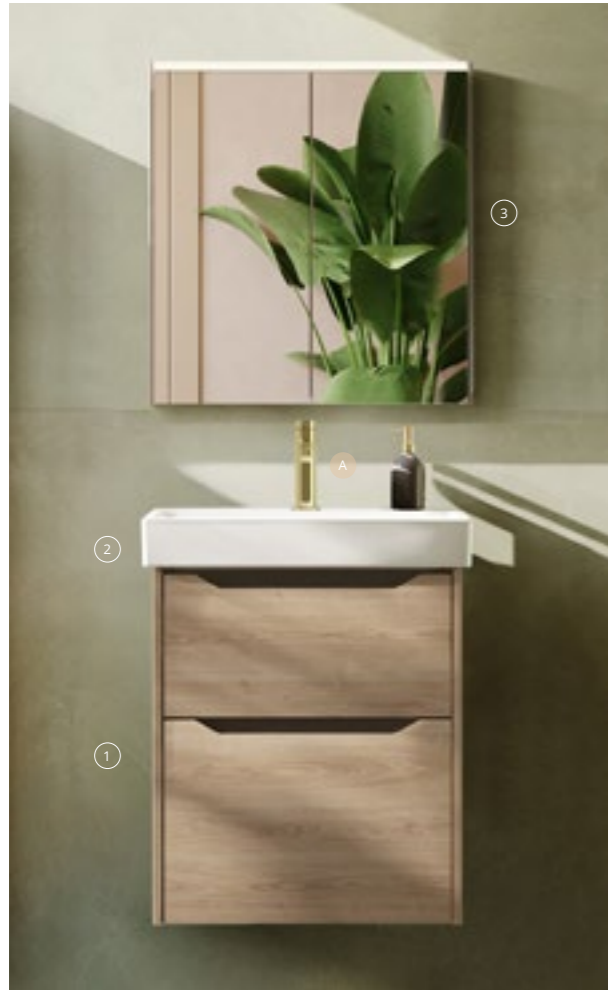

Simple, linear forms and a seamless handleless profile create a confident, contemporary look defined by colour and proportion

Sareta Square brings a bold, contemporary look to the bathroom with clean lines and a strong geometric design. The range combines solid matt colours with the warmth of Maple Oak, creating a modern furniture solution that stands out. Handleless drawer fronts maintain a clean aesthetic, while wall-hung units help create a lighter, more spacious feel. Available in a range of sizes and finishes, Sareta Square offers a versatile option for modern bathroom spaces.

- ① Washbasin unit, 2 drawers, 60cm, Maple Oak - £730 (80240) **Page 40**
- ② Rectangular washbasin, 1TH, 60cm, White - £195 (7895B003-7200) **Page 39**
- ③ Core mirror cabinet with LED lighting, RHH, 60cm, Maple Oak - £369 (80509) **Page 51**

- ④ Washbasin unit, 2 drawers, 60cm, High Gloss White - £730 (80237) **Page 40**
- ⑤ Rectangular washbasin, 1TH, 60cm, White - £195 (7895B003-7200) **Page 39**

Please reference the Bathroom Collection brochure:

- A Minimax Round standard basin mixer, Brushed Brass - £224 (A4353225VUK)
- B Origin single toothbrush holder, Brushed Brass - £83 (A4489625)
- C Minimax Square standard basin mixer, Brushed Brass - £246 (A4372225VUK)
- D Origin liquid soap dispenser, Brushed Brass - £225 (A4489125)
- E Origin bathrobe hook, Brushed Brass - £110 (A4488425)