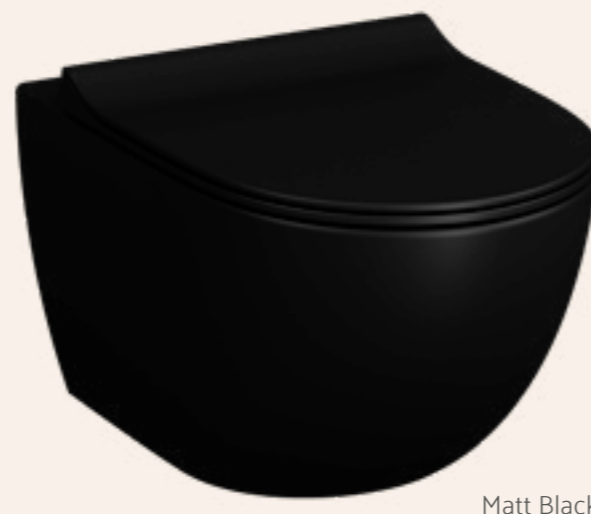

White

Matt White

Matt Sand Beige

Matt Black

Wall-hung WC pan, compact, Rim-ex, 54cm

White £392 - **7747B003-0075**

H: 400mm W: 360mm P: 495mm

Wall-hung WC pan, Rim-ex, 54cm