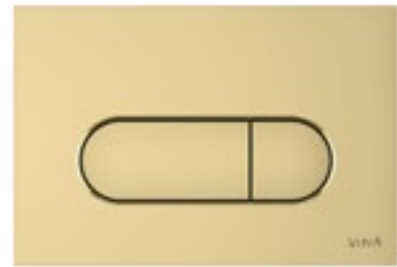

Loop Round mechanical flush plate compatible with all frames
Soft Gold **£85 - 740-2224**
H: 165mm W: 244mm P: 9mm