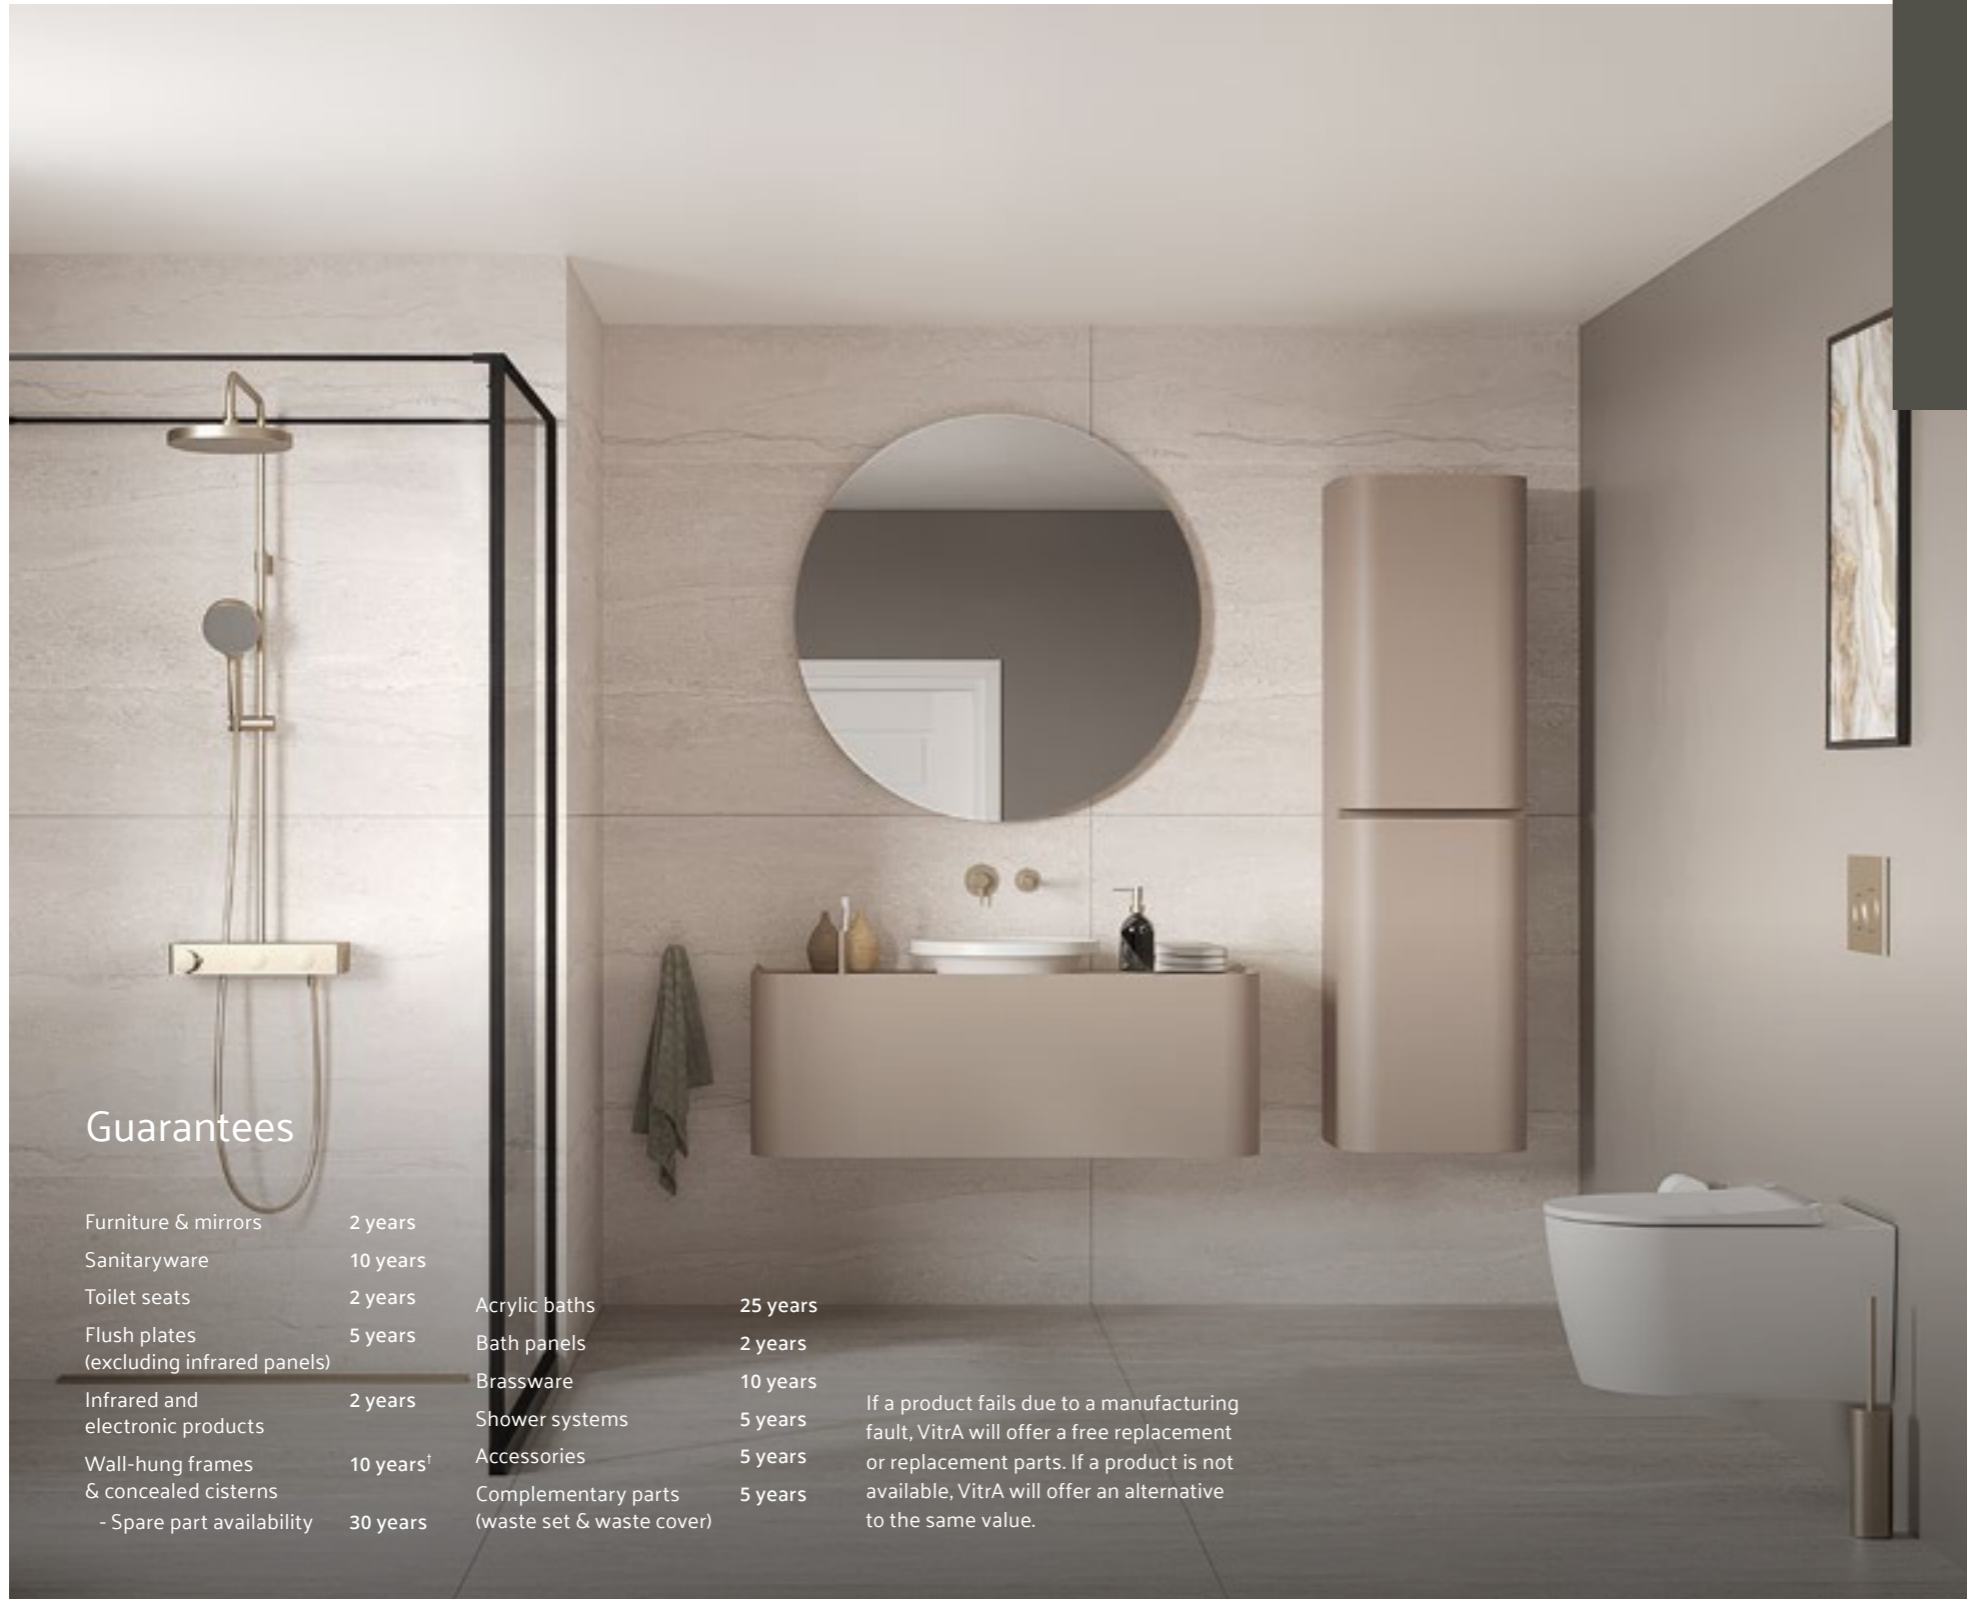

Stock availability & guarantees

Stock availability

The majority of the products featured in this brochure are readily available. Delivery is generally within **2** working days unless marked with an orange dot ●, these products will generally be delivered in **7** working days.

Disclaimer

VitrA is a British registered trademark under no. **1515313**.

Our policy is one of continuous product improvement and we reserve the right to alter product specification without notice. VitrA reserves the right to discontinue products in this brochure.

All prices shown are recommended retail prices inclusive of **20%** VAT and are valid at time of printing. Every effort has been made to make the colours and finishes in this brochure as accurate as possible but due to the printing process colours may vary.

Other VitrA ranges

If you would like to see VitrA's full range of products or to request a copy of our brochures, please visit vitra.co.uk

Alternatively, please contact our sales office on **01235 750 990** or your local VitrA retailer.

Guarantees

Furniture & mirrors	2 years	Acrylic baths	25 years
Sanitaryware	10 years	Bath panels	2 years
Toilet seats	2 years	Brassware	10 years
Flush plates (excluding infrared panels)	5 years	Shower systems	5 years
Infrared and electronic products	2 years	Accessories	5 years
Wall-hung frames & concealed cisterns	10 years¹	Complementary parts (waste set & waste cover)	5 years
- Spare part availability	30 years		

If a product fails due to a manufacturing fault, VitrA will offer a free replacement or replacement parts. If a product is not available, VitrA will offer an alternative to the same value.