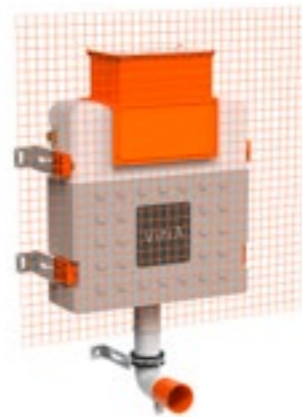

Reduced-height concealed cistern for back-to-wall WCs, 98cm, 3/6 litre
£208 - 761-1745-01UK
H: 610mm W: 515mm P: 155mm

Concealed cisterns are to be used with our back-to-wall toilets

Compatible flush plates, sold separately

Mechanical