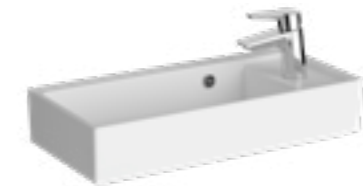

Compact basin, OTH, 60cm
White £386 - **7404B403-0012**
H: 120mm W: 600mm P: 380mm

Bracket set to be used with
7404 basin
—
£76 - **325010YP1TE**

Compact basin, 1TH, LH, 60cm
White £350 - **7408B403-0028**
H: 120mm W: 600mm P: 280mm
(Tap sold separately)