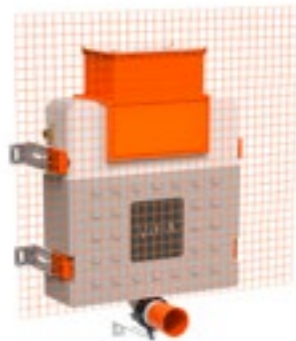

— Reduced-height cisterns —

Reduced-height concealed cistern for back-to-wall WCs, 82cm, 3/6 litre
£189 - 761-1740-01UK
H: 780-875mm W: 420mm P: 155-185mm