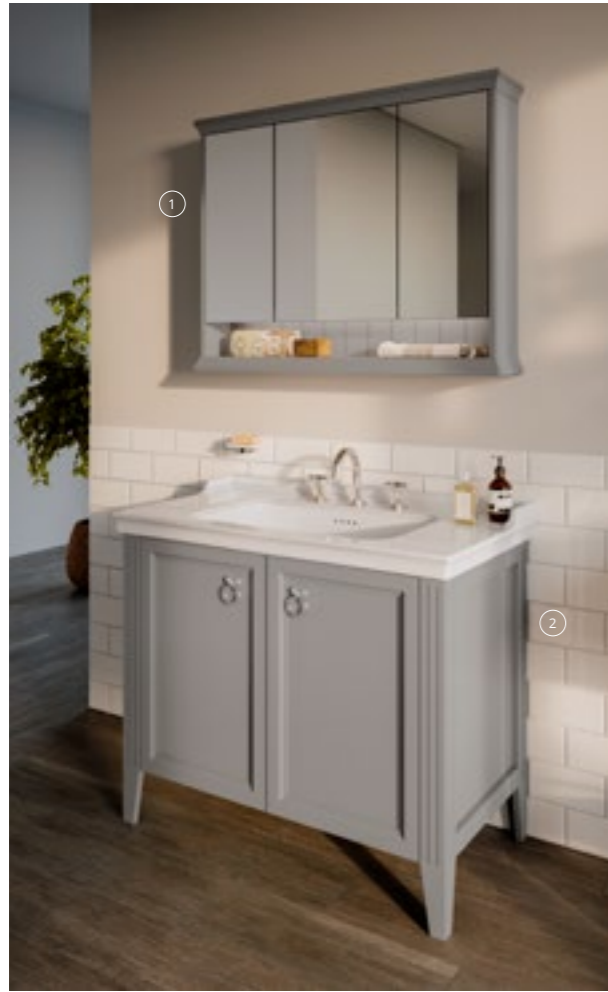

Valarte

Ceramic range
available in

White

Furniture range
available in

Matt White

Matt Ivory

Matt Grey

Inspired by the timeless Shaker style & available in three colours