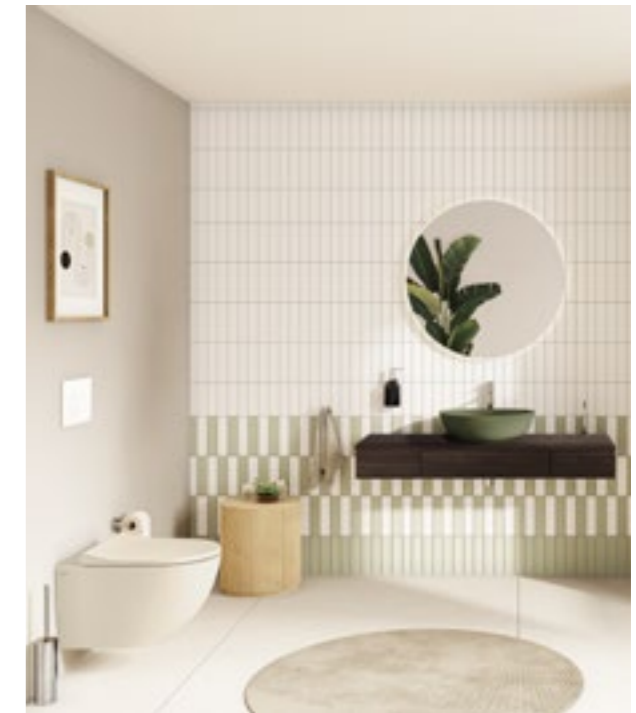

Sento Plural Origin
see page 52 see page 136 see page 164