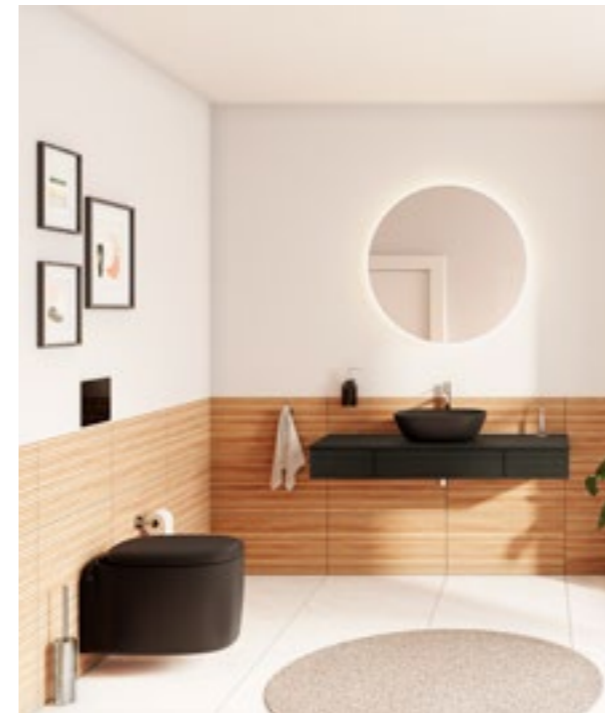

Plural Origin
see page 136 see page 164