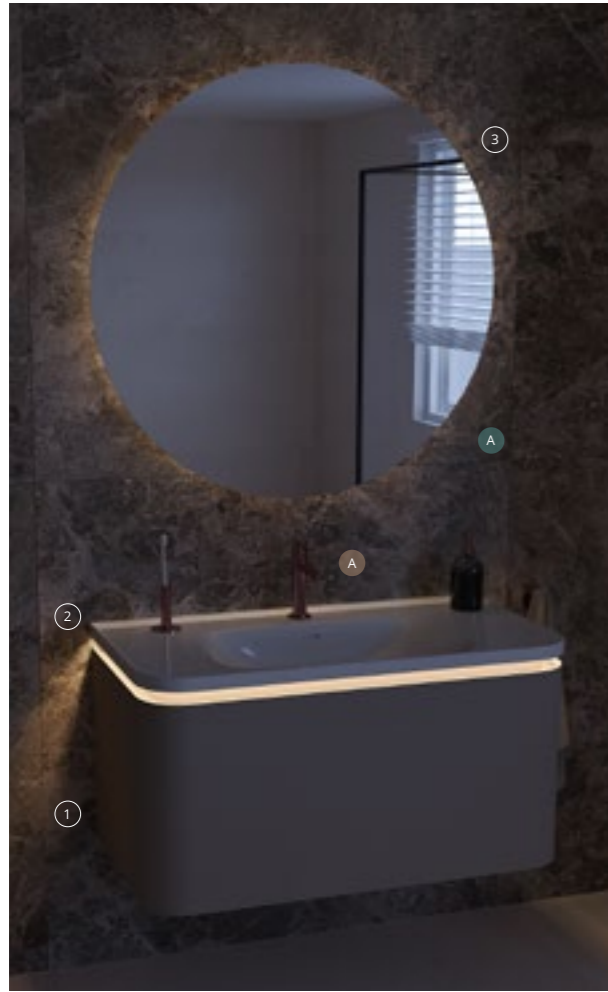

Softly sculpted forms
and subtle illumination
bring refined simplicity to
contemporary bathrooms

Gloria introduces a refined, softly sculpted approach to bathroom furniture. Gentle curves and a seamless wall-hung design create a calm, contemporary look, enhanced by subtle integrated lighting beneath the basin. A palette of smooth matt finishes, including Matt White, Matt Taupe and Matt Stone Grey, bring warmth and a sense of calm to modern bathroom designs.

- ① Washbasin unit, 1 drawer, 80cm, Matt White - £1,850 (81214) **Page 78**
- ② Vanity basin with LED lighting, 1TH, 80cm, White - £550 (7919B403-2280) **Page 77**
- ③ Prime round mirror with LED lighting & motion sensor, 80cm - £423 (67042) **Page 193**
- ④ Prime round mirror with LED lighting & motion sensor, 80cm - £423 (67042) **Page 193**

Please reference the Bathroom Collection brochure:

A Origin basin mixer, Soft Copper - £279 (A4255629VUK)

B Origin built-in basin mixer, 2TH, Brushed Nickel - £262 (A4258134)

C Origin single toothbrush holder, Brushed Nickel - £83 (A4489634)

- ⑤ Round countertop bowl with LED lighting, no overflow hole, OTH, 45cm, Matt White - £600 (7918B401-2279) **Page 77**
- ⑥ Washbasin unit with countertop, 1 drawer, 100cm, Matt Taupe - £2,100 (80396) **Page 80**
- ⑦ Tall unit, 2 doors, RHH, 45cm, Matt Taupe - £2,400 (80405) **Page 83**