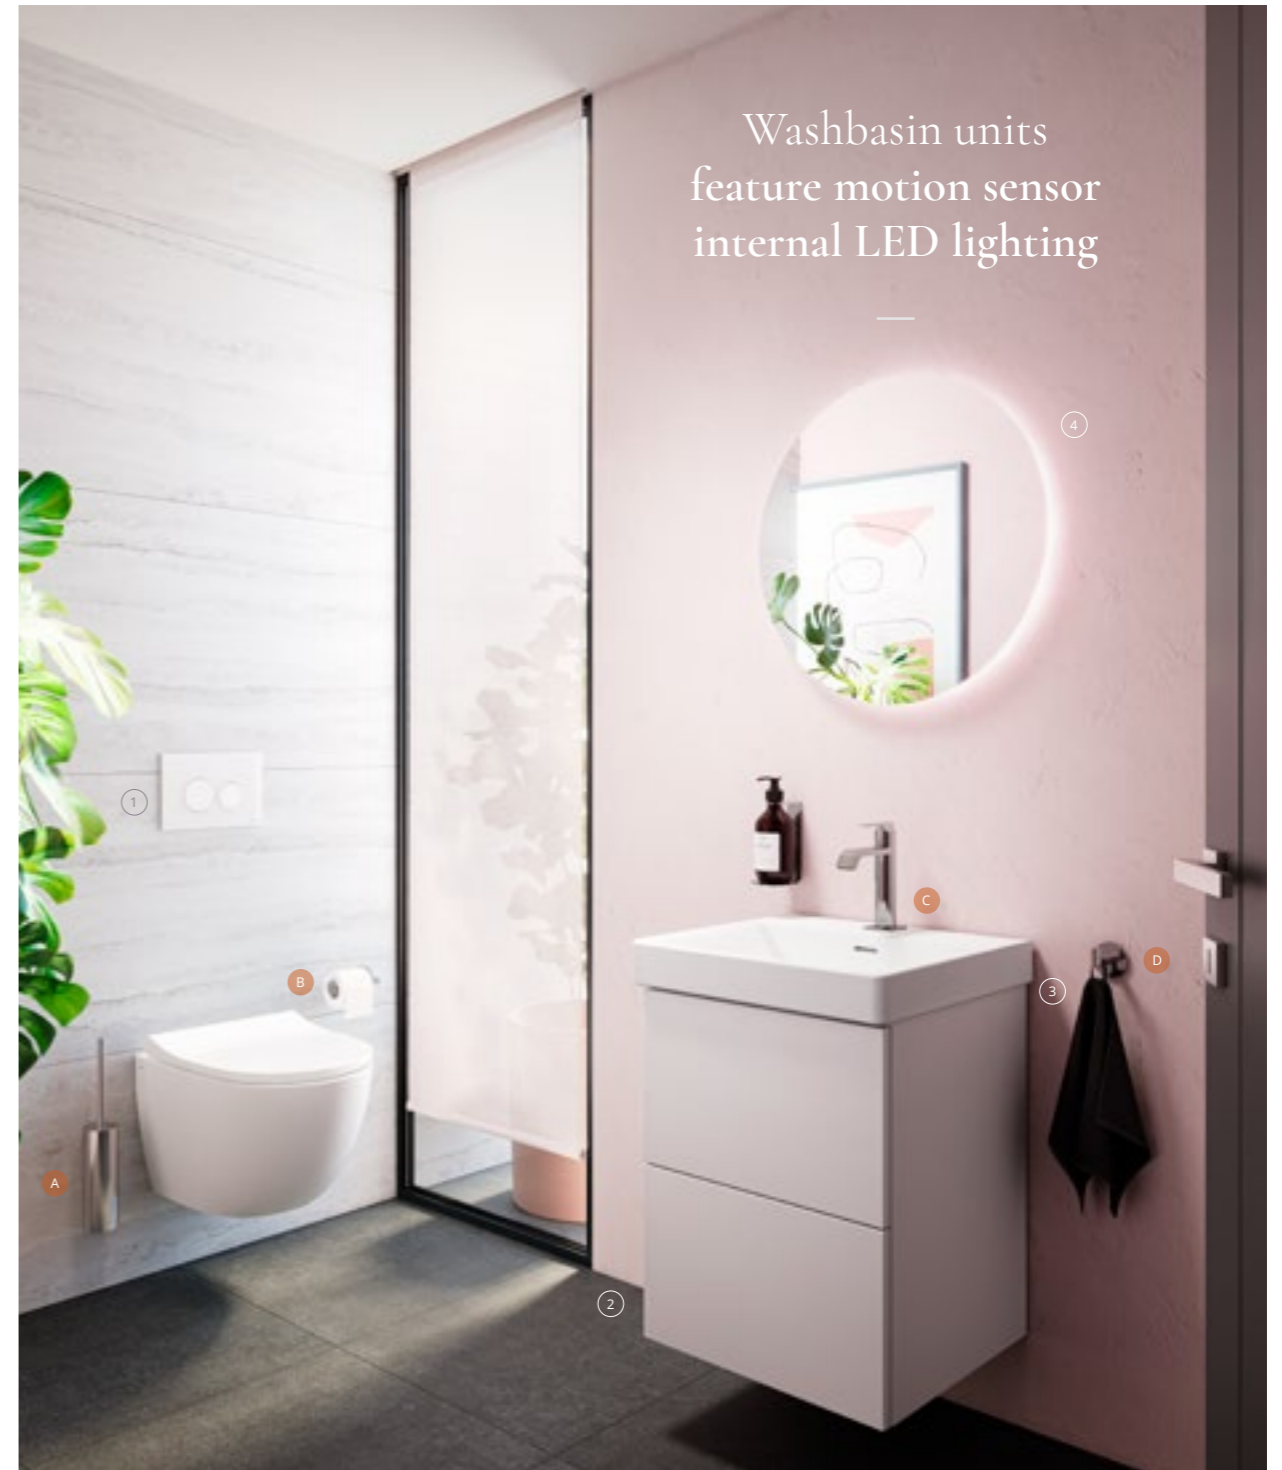

— Furniture —

M-Line Pure

Compatible washbasin, sold separately

Rectangular washbasin with overflow hole, 1TH, 60cm
H: 170mm W: 600mm P: 470mm

White without Vitra Clean **£239 - 7526B003-0001**
(Free-flowing waste included, tap sold separately)

White with Vitra Clean **£239 - 7526B403-7210**
(Push-open waste included, tap sold separately)

Compatible washbasin, sold separately

Rectangular washbasin with overflow hole, 1TH, 80cm
H: 170mm W: 800mm P: 470mm

White without Vitra Clean **£316 - 7527B003-0001**
(Free-flowing waste included, tap sold separately)

White with Vitra Clean **£316 - 7527B403-7210**
(Push-open waste included, tap sold separately)

Washbasin units
feature motion sensor
internal LED lighting

- ① Origin Glass mechanical flush plate, White - **£187 (740-1600) Page 205**
- ② Washbasin unit, 2 drawers, 60cm, Matt Light Grey - **£926 (67398) Page opposite**
- ③ Rectangular washbasin with overflow hole, 1TH, 60cm, White - **£239 (7526B403-7210) Page 89**
- ④ Prime round mirror with LED lighting & motion sensor, 60cm - **£334 (67041) Page 193**

Please reference the Bathroom Collection brochure:

- A Origin wall-mounted toilet brush holder, Chrome - **£113 (A44894)**
- B Origin toilet roll holder, Chrome - **£89 (A44887)**
- C Suit basin mixer with top handle, Chrome - **£199 (A42816)**
- D Origin bathrobe hook, Chrome - **£74 (A44884)**