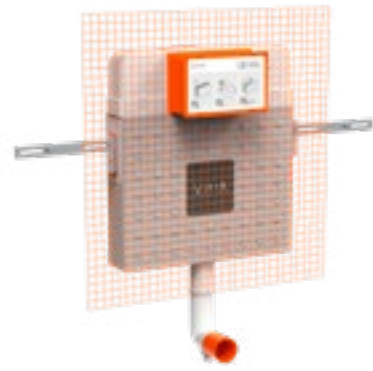

Concealed cisterns

— Slim & regular cisterns —

Concealed cistern 8cm for back-to-wall WCs, 3/6 litre
£131 - 768-1740-01
H: 720mm W: 474mm P: 80mm