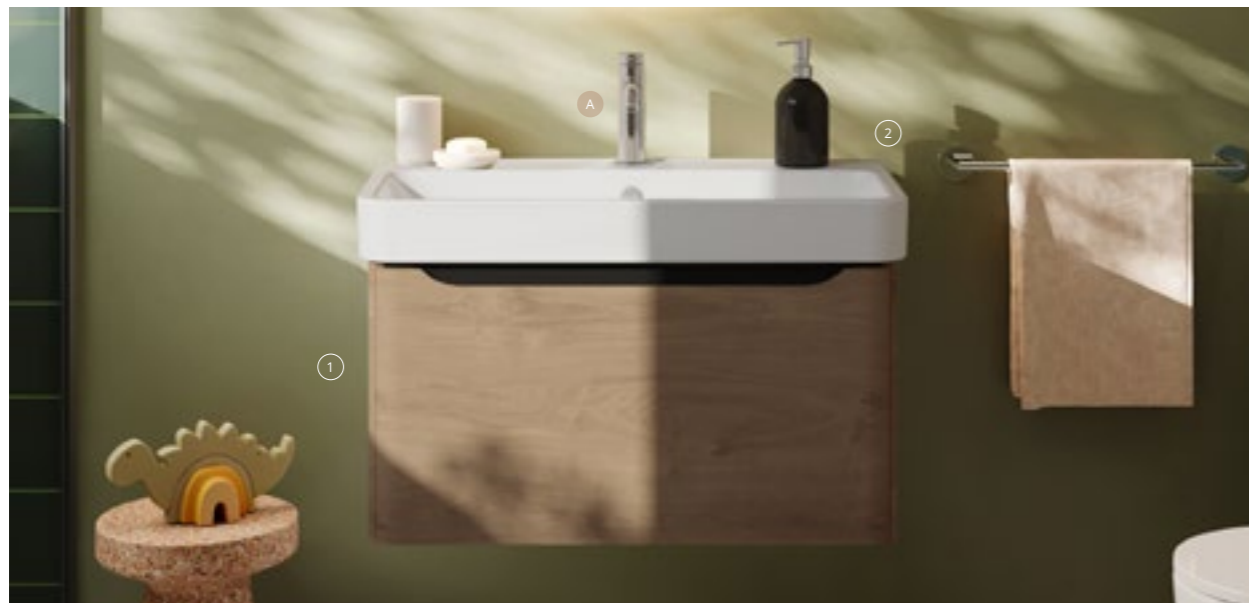

— Furniture —

60cm

80cm

Compatible washbasin, sold separately

Round washbasin, 1TH, 60cm
White £195 - 7901B003-7200
H: 170mm W: 605mm P: 470mm
(Tap sold separately)

Expanded range of waste options available

see page 188

Compatible washbasin, sold separately

Round washbasin, 1TH, 80cm
White £255 - 7903B003-7200
H: 170mm W: 790mm P: 470mm
(Tap sold separately)

Expanded range of waste options available

see page 188

- ① Washbasin unit, 1 drawer, 60cm, Maple Oak - £620 (69936) Page opposite
- ② Round washbasin, 1TH, 60cm, White - £195 (7901B003-7200) Page 24
- ③ Sento wall-hung WC pan, Rim-ex, 54cm, White - £392 (7748B003-0075) Page 61
- ④ Loop Round mechanical flush plate, White - £70 (740-2200) Page 208
- ⑤ Round washbasin, 1TH, 80cm, White - £255 (7903B003-7200) Page 24
- ⑥ Washbasin unit, 2 drawers, 80cm, Matt White - £900 (70015) Above
- ⑦ Prime round mirror with LED lighting & motion sensor, 80cm - £423 (67042) Page 193

Please reference the Bathroom Collection brochure:

- A Minimax Round standard basin mixer, Chrome - £149 (A43532VUK)
- B Minimax Round standard basin mixer, Brushed Nickel - £224 (A4353234VUK)