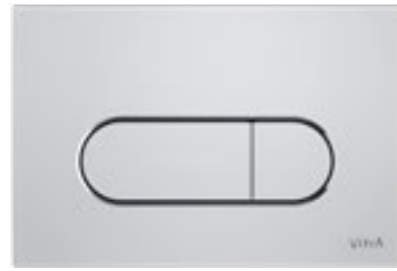

Loop Round mechanical flush plate compatible with all frames
Chrome **£55 - 740-2280**
H: 165mm W: 244mm P: 9mm