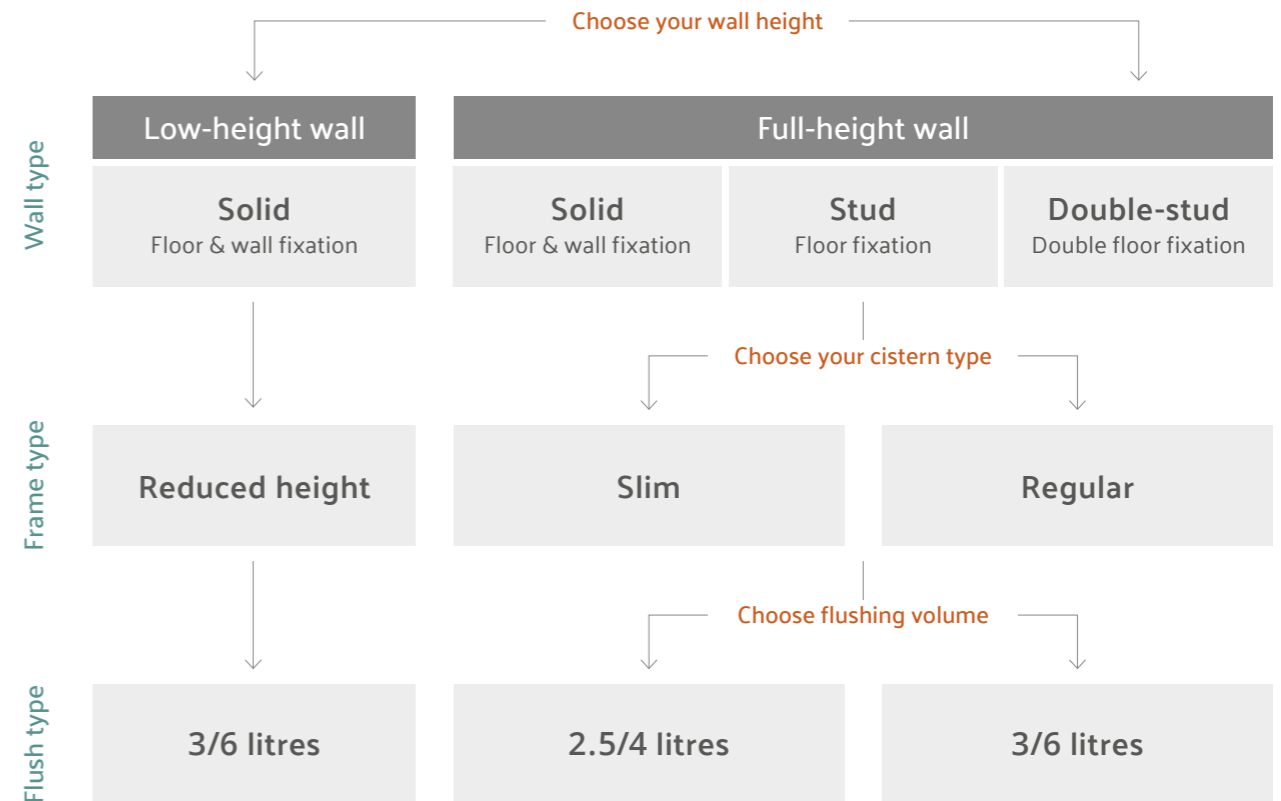

Frames

V-Fix Frames are crucial for a modern bathroom, supporting and holding wall-hung toilets firmly in place without the need for expensive structural building work.

Whatever your project needs, VitrA's range of frames offers you complete flexibility. The reduced height frame is perfect when space is at a premium or the room has a sloping roof or low window. The frames can be used in solid, stud and double-stud wall scenarios and are both available with a choice of flushing volumes.