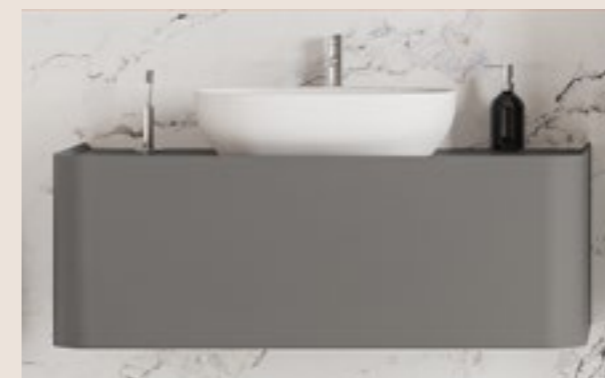

Outline oval countertop bowl