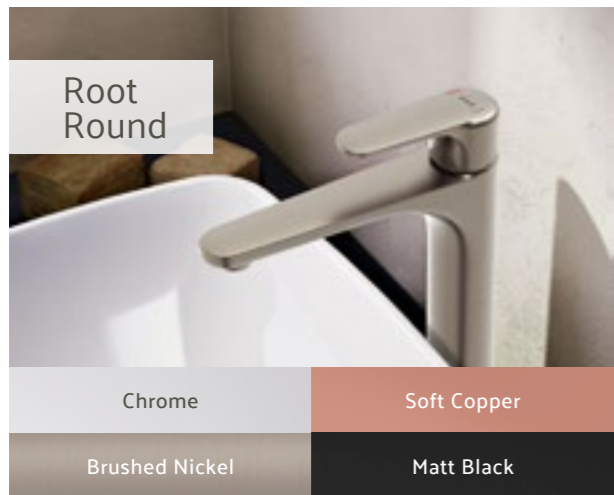

Our complete taps range

Origin

Chrome	Soft Copper
Brushed Nickel	Matt Black

Flow Line

Chrome	Matt Black

Suit

Chrome	Soft Copper
Soft Gold	Gloss Black

Chrome	Brushed Bronze	Brushed Brass	Brushed Nickel	Matt Black

All taps are now available in our Bathroom Collection brochure