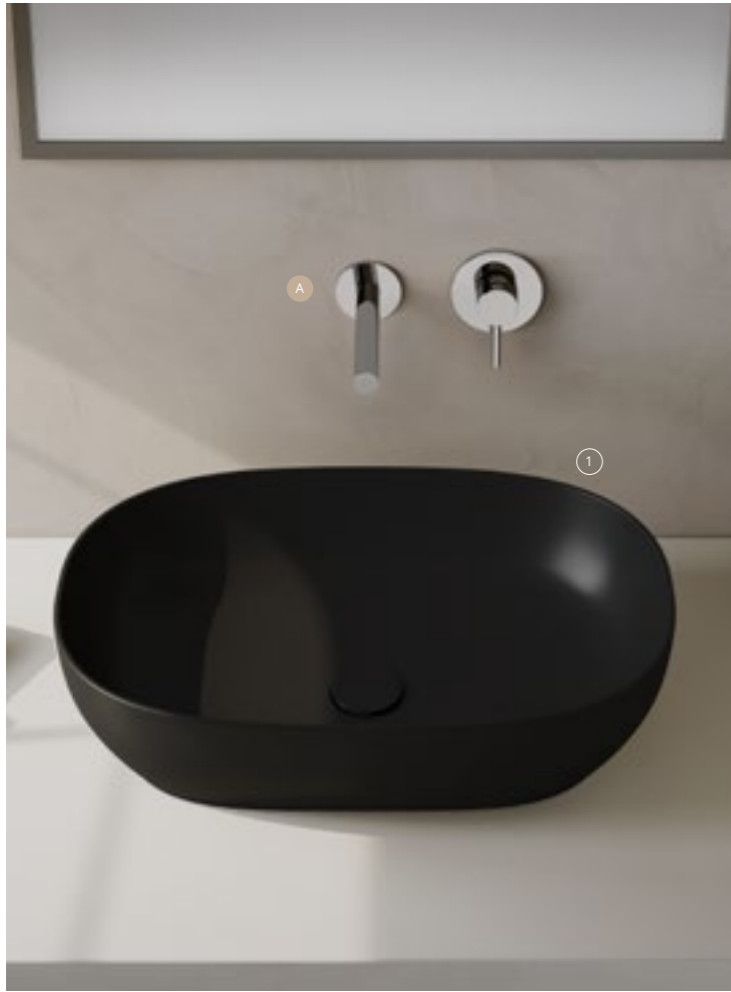

Pick the perfect bowl for your bathroom

Elegantly designed, our range of countertop bowls will compliment any design concept as the perfect addition to your bathroom. Available in four styles and five colours, the opportunities are endless.

① Oval countertop bowl without overflow hole, ØTH, 59cm,
Matt Black - £803 (5995B483-0016) **Page 179**

② Pebble countertop bowl without overflow hole, ØTH, 56cm,
Matt Sand Beige - £650 (5991B422-0016) **Page 179**

Please reference the Bathroom Collection brochure:

A Origin built-in basin mixer, 2TH,
Chrome - £173 (A42581)

B Origin tall basin mixer for bowls,
Chrome - £268 (A42557VUK)