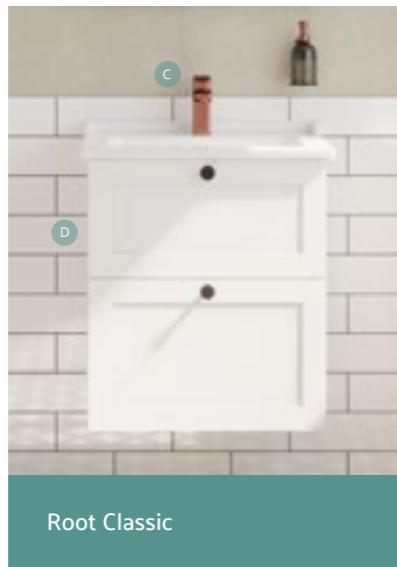

Root Classic