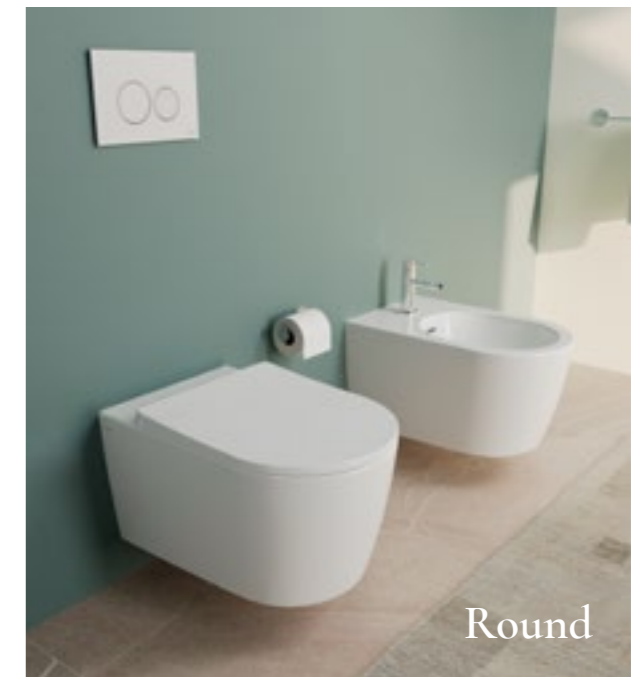

Square

Round

Ceramic WC pans include Vitra Clean technology for effortless cleaning