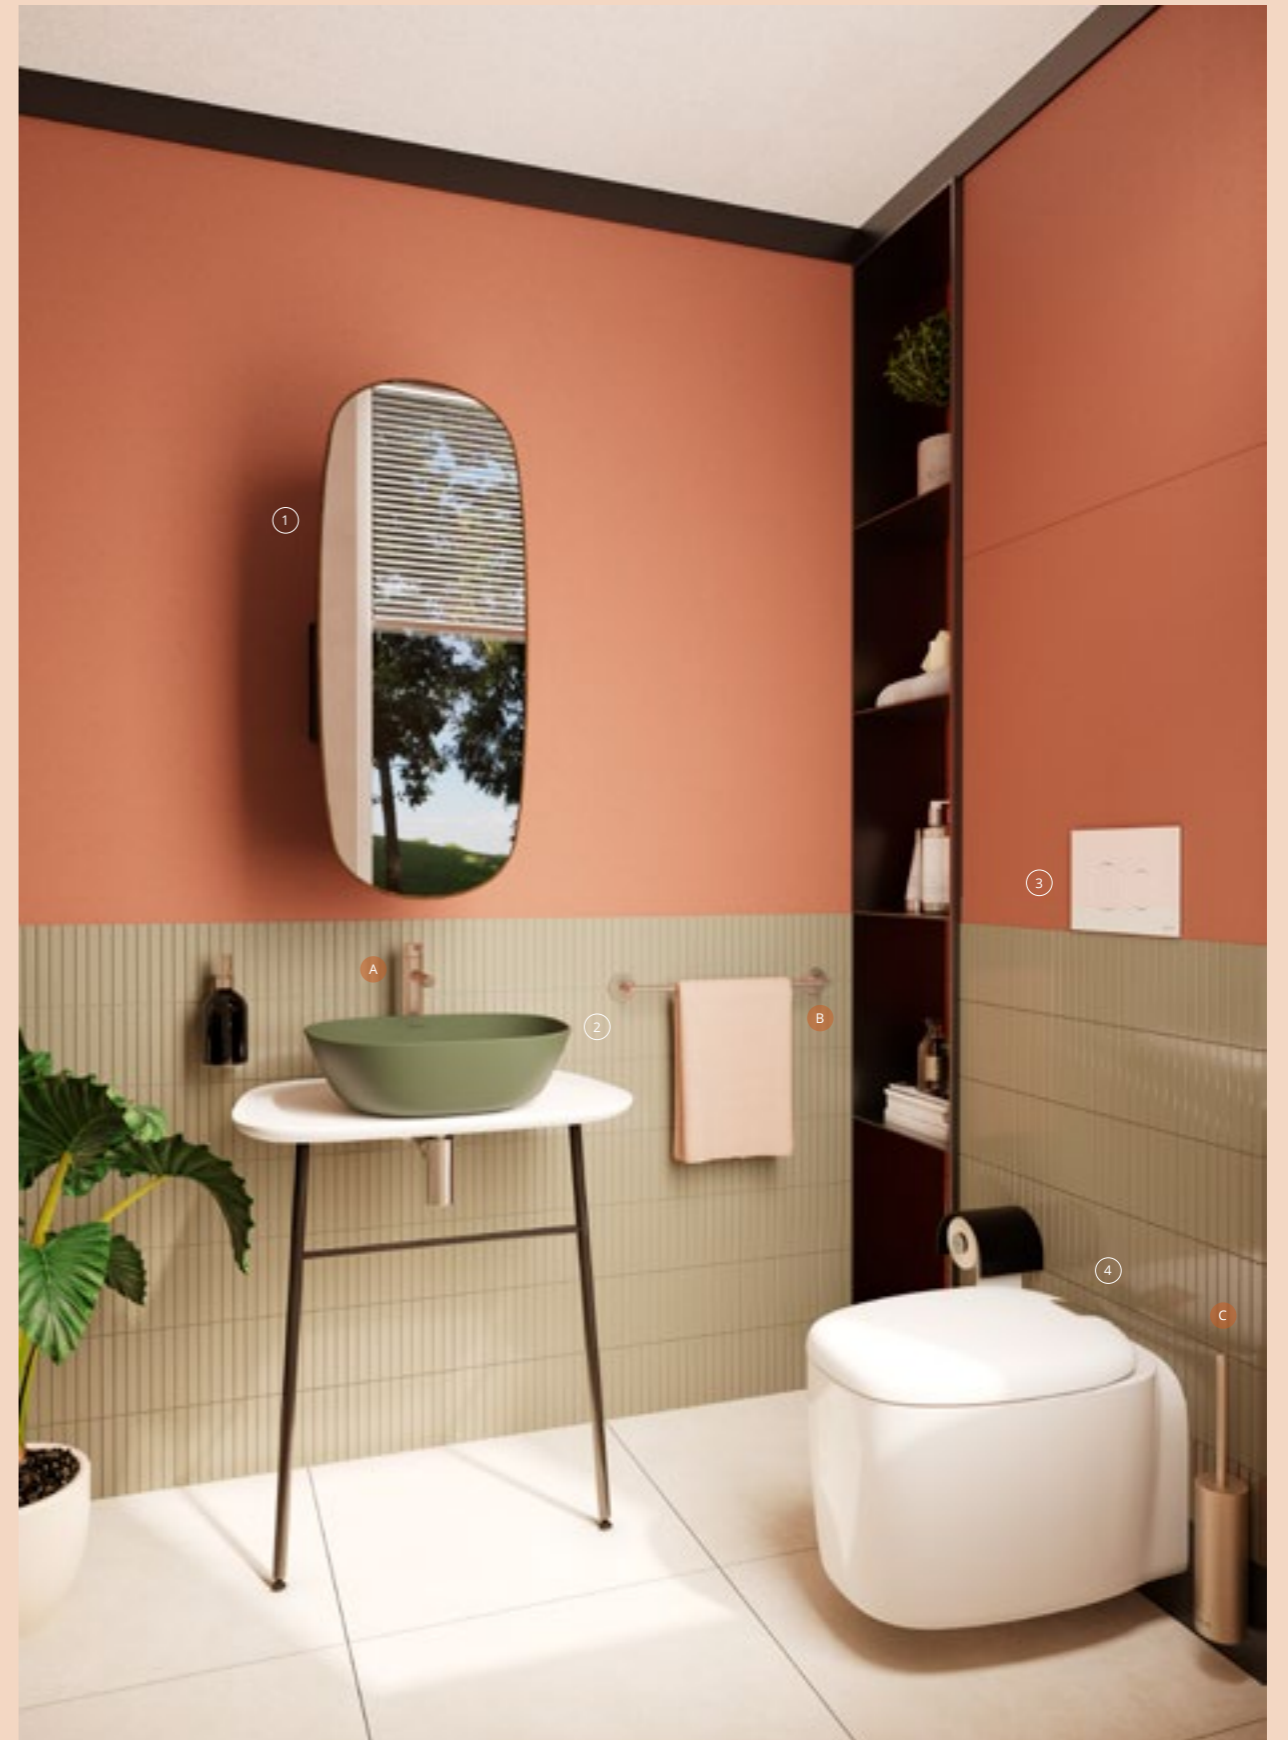

“ I like contemplating new & better ways of doing things ”

Terri Pecora

Inspired by the heritage of communal bathing spaces and rituals, the award-winning Plural collection presents the bathroom as an informal living space, making it the new heart of the home. Organic-shaped design elements can be used in multiple combinations to form a personalised intimate setting.

- ① Rotating mirror, 35cm, Dark Oak - £1,334 (64059) **Page 149**
- ② Countertop bowl without overflow hole, square, 45cm, Matt Moss Green - £623 (7810B475-0016) **Page 142**

- ③ Origin Glass mechanical flush plate, White - £187 (740-1600) **Page 205**
- ④ Wall-hung WC pan, Rim-ex, 55cm, White - £600 (7830B403-0075) **Page 144**

Please reference the Bathroom Collection brochure:

- **A** Origin basin mixer, Brushed Nickel - £348 (A4255634VUK)
- **B** Origin towel rail, 45cm, Brushed Nickel - £263 (A4488634)
- **C** Origin wall-mounted toilet brush holder, Brushed Nickel - £169 (A4489434)