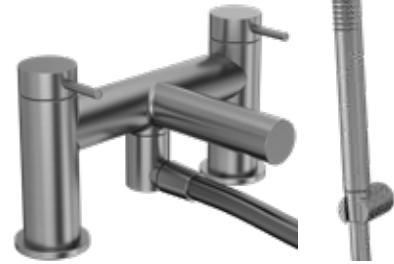

Bath Shower Mixer
Minimum recommended pressure 0.2bar
180(w) x 126(h) x 140(d)mm

Chrome - TAN42	£303.00
Black - TAN4203	£333.00
Brushed Brass - TAN4204	£424.00
Gunmetal - TAN4205	£424.00