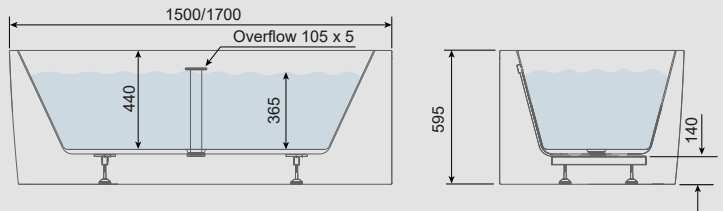

Technical Info

All bathtubs are supplied with undrilled tap decks