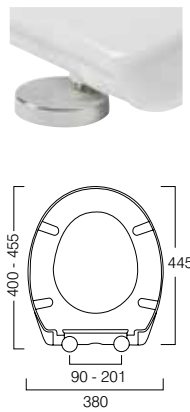

Universal Soft Close Seat with Quick Release Hinges

378(w) x 445(d)mm

White - DC4001-SF

£46.40