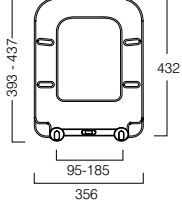

Area WC Seat

- OEM replacement toilet seat
- Highly durable thermoset material
- Adjustable hinges with Secure-Fix QR technology keep seat firmly in place
- Designed to fit popular soft-square suites
- Soft close mechanism
- Single button quick release for ease of cleaning
- Top fix
- 5 year guarantee

Area Square Shape Toilet Seat with Quick Release Hinges
356(w) x 423(d)mm

White - 8905WSC-SF **£79.30**