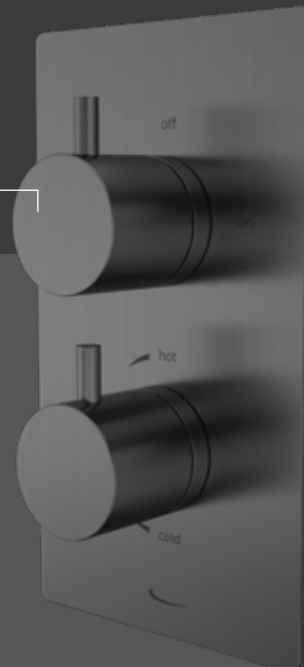

Quantum contemporary dual function concealed valve