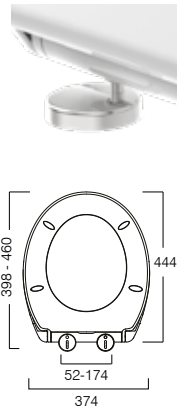

SOFT CLOSE QUICK RELEASE SEATS

Alpine 100% Recycled WC Seat

- Soft close hinge mechanism
- Single button quick release hinges
- Flat lid design
- Adjustable hinges with stainless steel cover caps
- Universal fit to a wide variety of wcs
- Top and under fixings
- Weight 1.5kg
- 2 year guarantee
- Seat, cover and barrel made from 100% post-consumer recycled plastic
- 45% Reduction in product carbon emissions over a thermoset alternative of the same weight

Alpine 100% Recycled Soft Close seat with Quick Release Hinges

378(w) x 445(d)mm

White - DC4054-SF

£35.00