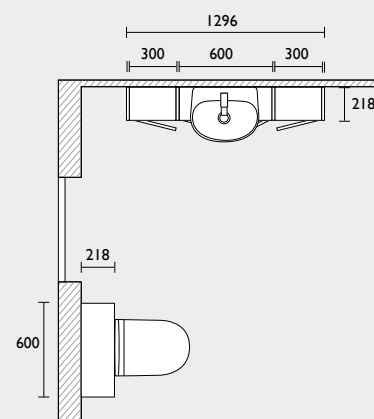

Upgrade
Add Functionality
with a charging station
The subtle unit can be installed
into our floor cupboards or wall
cabinets and includes both a
two-pin charging socket
and a USB port,
see page 133

This cooling Matt Mineral Blue finish, paired with Legacy's shaker style design, makes for an effortless classic-meets-contemporary feel. Coordinate with Lansdown sanitaryware, stylish bronze Sofia handles and a minimal, black-framed Verge mirror to complete the look. Shown in both our slim depth unit style.

CREATE THE LOOK

Want to recreate this look for your new bathroom? We have created a handy floor plan and useful list of all the items used to design this classically styled bathroom.

Legacy - Slim Depth Furniture Run

- T2BW6L.MB 600 back to wall WC unit
- DCI4044 Lansdown back to wall WC
- DCI4037-SF Lansdown WC seat
- VOR790 Vortexflush cistern
- TR9023 Oval dual flush plate
- T2FH3L.MB 300 tall floor cupboard (oak carcass)
- T2SC6L.MB 600 basin unit (oak carcass)
- DCI4045 Lansdown semi-countertop basin
- T2FC3L.MB 300 floor cupboard (oak carcass)
- TMS25 Marston mono basin mixer
- TFHSOFBR Sofia knobs x5
- VRM60C Ø600 Verge circular mirror
- T2EP8S.MB Filler/clad-on end panel x4
- T2EP19S.MB Tall filler/clad-on end panel x2
- TF2W1820-AR 1880 solid surface worktop (arctic white)
- TPL15T.MB 1500 plinth (worktop & plinth cut to size)
- DC6001 Recharging station