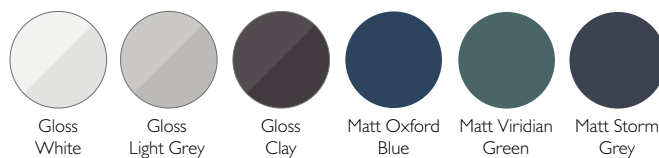

Finish Options

Swatch Service

Match is available in a variety of finishes. Unsure of which one to choose? Why not scan the QR code and order a sample.