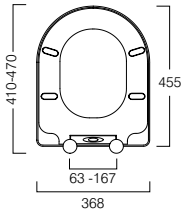

Dune WC Seat

- OEM replacement toilet seat
- Highly durable thermoset material
- Adjustable hinges with Secure-Fix QR technology keep seat firmly in place
- Designed to fit most popular D-shaped suites
- Soft close hinge mechanism
- Single button quick release for ease of cleaning
- Top & under fixings
- 5 year guarantee

Dune D Shape Toilet Seat with Quick Release Hinges
368(w) x 455(d)mm

White - 8904WSC-SF **£69.90**

Secure-Fix QR