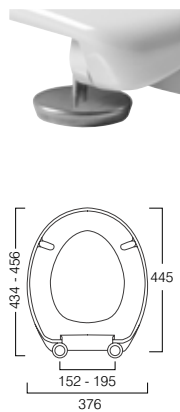

Aspire Heavy Duty Thermoset Seat with Slim Profile

375(w) x 445(d)mm

White - O801A

£69.40