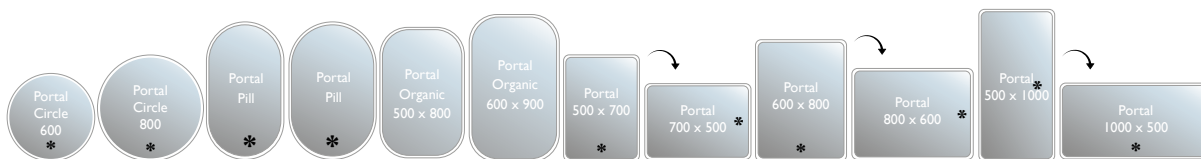

PORTAL

The Portal range of mirrors is available in a wide range of shapes and sizes, making it perfect to match contemporary or traditional styles. With a floating design and variable lighting, you can even adjust a Portal mirror on a daily basis to the time of day or your mood.

- Ambient backlighting
- Variable & dimmable LEDs provide warmth and brightness from an invigorating daylight white (6000k) to a relaxing warm white (2700k)
- Touch controlled on/off button to operate lighting and heated demister pad
- Heated demister pad prevents mirror from steaming up
- Can be hung portrait or landscape (excluding circular & 1000mm mirrors)
- IP44 rated for safe use in the bathroom

Portal Organic 500mm Mirror
500(w) x 800(h) x 29(d)mm

PTM50G **£290.00**

Portal Organic 600mm Mirror
600(w) x 900(h) x 29(d)mm

PTM60G **£330.00**

Portal 400mm Pill Illuminated Mirror

400(w) x 800(h) x 29(d)mm

PTM40P **£260.00**

Portal 500mm Pill Illuminated Mirror

500(w) x 800(h) x 29(d)mm

PTM50P **£290.00**

Portal 500mm Mirror

500(w) x 700(h) x 29(d)mm

PTM050 **£268.00**

Portal 600mm Mirror

600(w) x 800(h) x 29(d)mm

PTM060 **£310.00**

Portal 1000mm Mirror

1000(w) x 500(h) x 29(d)mm

PTM100 **£375.00**

Portal 600mm Illuminated Circular Mirror

600(w) x 600(h) x 29(d)mm

PTM60C **£268.00**

Portal 800mm Illuminated Circular Mirror

800(w) x 800(h) x 29(d)mm

PTM80C **£332.00**