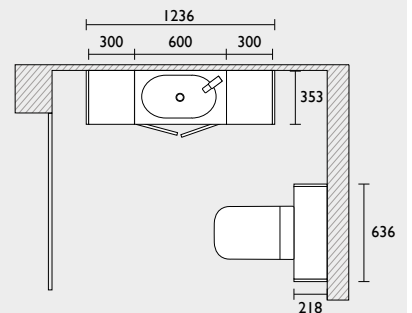

Calm - Standard Depth Furniture Run

T31D3C.VRG	300 one drawer unit (graphite carcass) x2
T3SC6C.VRG	600 basin unit (graphite carcass)
DC12051	Bay pill countertop basin
TAN5205	Anthem tall basin mixer
T2BW6C.VRG	600 back to wall WC unit
BTW1050S	Compass Square back to wall WC
TS1055S-SF	Compass Square WC seat
VOR790	Vortexflush cistern
TR9046	Oval dual flush button
T2CU6C.VRG	600 sit on countertop unit
TF3W2024.SL	2000 laminate worktop (riven slate)
QUIH.GM	Quinn knobs x6
PTM100	1000 Portal mirror
T3EP8S.VRG	Filler/clad-on end panel x2
T2EP19S.VRG	Tall clad-on end panels x2
WASTE33	Universal open basin waste (worktop & end panels cut to size)