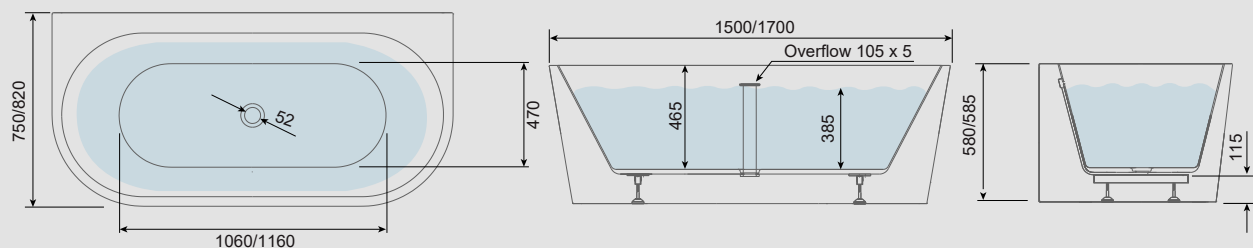

Technical Info

All bathtubs are supplied with undrilled tap decks