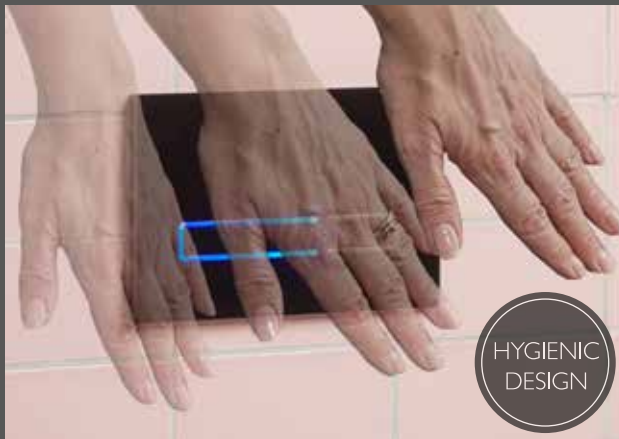

### Button Upgrades

Brushed Bronze SP22765

£11.40

Brushed Nickel SP22766

£11.40

TAKE A LOOK...  
See how the contactless dual flush sensor works