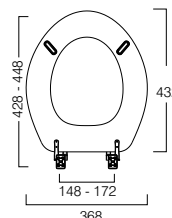

Millennium WC Seats with Chrome Hinges

366(w) x 430(d)mm

White - O108M	£75.00
Limed Oak* - O107M	£82.80