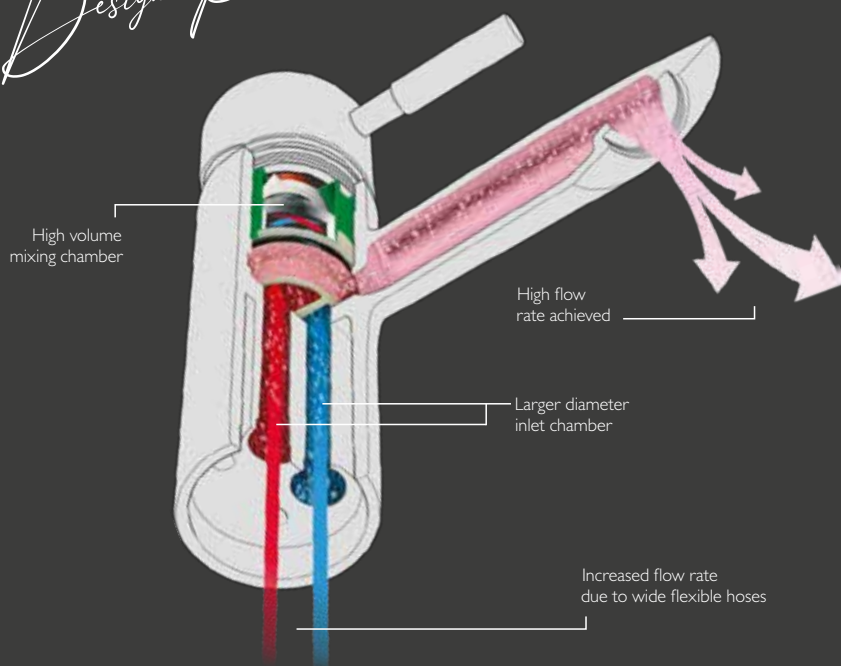

Design Performance