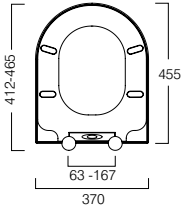

Secure-Fix QR

Delta WC Seat

- OEM replacement toilet seat
- Highly durable thermoset material
- Adjustable hinges with Secure-Fix QR technology keep seat firmly in place
- Designed to fit most popular D-shaped suites
- Soft close hinge mechanism
- Single button quick release for ease of cleaning
- Top & under fixings
- 5 year guarantee

Delta D Shape Toilet Seat with Quick Release Hinges
370(w) x 455(d)mm

White - 8903WSC-SF **£69.90**

Secure-Fix QR