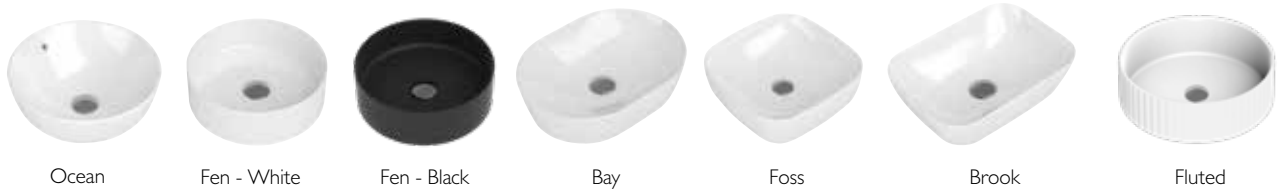

COUNTERTOP BASINS COMPATIBILITY

Basin	Code	COMPATIBLE FURNITURE UNITS															
		COMPASS			MARSTON			ACUMEN			CADENCE (Slab & Fluted)						
		450	500	600	450	500	600	500	600	800	400	500	600	700 500mm & 200mm unit	800 Any configuration	1000 Any configuration	1200 Any configuration
Ocean	DC12048		•	•		•	•		•	•	•		•	•	•	•	•
Fen - White	DC12049		•	•		•	•		•	•	•		•	•	•	•	•
Fen - Black	DC12050		•	•		•	•		•	•	•		•	•	•	•	•
Bay	DC12051			•			•			•	•			•	•	•	•
Foss	DC12052			•			•			•	•			•	•	•	•
Brook	DC12053			•			•			•	•			•	•	•	•
Fluted	DC12054		•	•		•	•		•	•	•		•	•	•	•	•