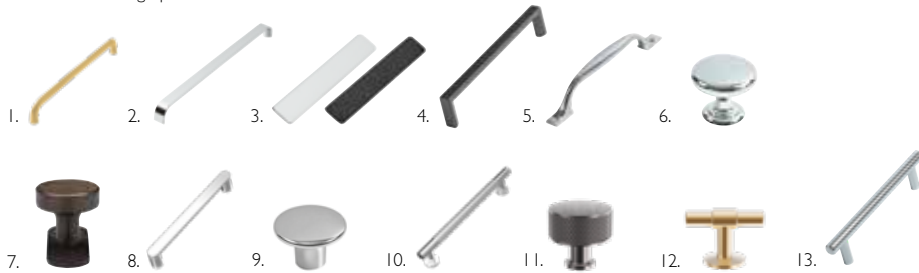

## HANDLES

All Compass units are supplied with standard Chrome bow handles as shown above but can be upgraded with the following options

| Description                 | Chrome       | Black        | Brushed Brass | Gunmetal    | Bronze   | Nickel        |               |
|-----------------------------|--------------|--------------|---------------|-------------|----------|---------------|---------------|
| 1. Cadence Handle 2 - 160mm | CADH02.160.C | CADH02.160.B | CADH02.160.A  |             |          | CADH02.160.BN | <b>£22.70</b> |
| 1. Cadence Handle 2 - 320mm | CADH02.320.C | CADH02.320.B | CADH02.320.A  |             |          |               | <b>£37.50</b> |
| 2. Cadence Handle 3 - 160mm | CADH03.160.C | CADH03.160.B |               |             |          |               | <b>£22.70</b> |
| 2. Cadence Handle 3 - 320mm | CADH03.320.C | CADH03.320.B |               |             |          |               | <b>£37.50</b> |
| 3. Cadence Handle 4 Chrome  | CADH04.160.C |              |               |             |          |               | <b>£22.70</b> |
| 3. Cadence Handle 4 Black   |              | CADH04.160.B |               |             |          |               | <b>£37.50</b> |
| 4. Lucia Handle             | TFHLUC.128.C | TFHLUC.128.B | TFHLUC.128.A  |             |          | TFHLUC.128.BN | <b>£18.80</b> |
| 5. Cecily Handle            | TFHCEC.C     |              |               |             |          |               | <b>£23.50</b> |
| 6. Florence Knob            | TFHFLOC      |              |               |             |          |               | <b>£12.70</b> |
| 7. Sofia Knob               |              |              |               |             | TFHSOFBR |               | <b>£21.90</b> |
| 8. Enya Handle              | ENYH.160.C   | ENYH.160.B   | ENYH.160.A    |             |          | ENYH.160.BN   | <b>£29.70</b> |
| 9. Hana Knob                | TFHHAN.C     | TFHHAN.B     | TFHHAN.A      |             |          | TFHHAN.BN     | <b>£11.20</b> |
| 10. Quinn Handle            | QUIH.160.C   | QUIH.160.B   | QUIH.160.A    | QUIH.160.GM |          |               | <b>£39.40</b> |
| 11. Quinn Knob              | QUIH.C       | QUIH.B       | QUIH.A        | QUIH.GM     |          |               | <b>£29.10</b> |
| 12. Toro T Bar              | TFHTOR.C     | TFHTOR.B     | TFHTOR.A      |             |          | TFHTOR.BN     | <b>£29.10</b> |
| 13. Adela Handle            | TFHADEC      |              |               |             |          |               | <b>£8.10</b>  |