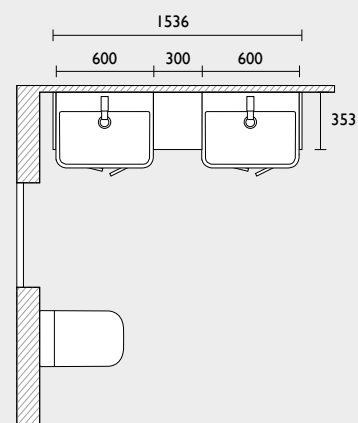

Calm - Standard Depth Furniture Run (above)

- WH450S Structure wall hung WC
- TS450S-SF Structure WC seat
- TR9005 0.82 wall hung WC frame
- TR9021 Circles flush plate
- T3SC6C.GW 600 basin unit x2 (white carcass)
- T33D3C.GW 300 3x drawer floorunit (white carcass)
- SCSB453S Structure semi-countertop basin x2
- TFHHAN.B Hana black handles x7
- TANI103 Anthem basin mixer x2
- VRM50P Verge pill mirror x2
- T3EP8S.W Filler/clad-on end panel x2
- TF3WI820-GQ 1880 & solid surface worktop (grey quartz) (worktop & end panels cut to size)