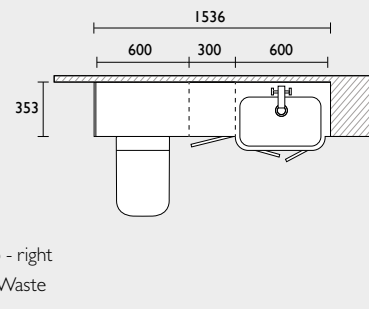

Legacy - Standard Depth Furniture Run

- T3BW6LMDG 600 back to wall WC unit
- BTW475S Structure back to wall WC
- TS450S-SF Structure WC seat
- VOR790 Vortexflush cistern
- TR9023 Oval dual flush plate
- T3FC3LMDG 300 floor cupboard (oak carcass)
- T3SC6LMDG 600 basin unit (oak carcass)
- TIS1540S.R 1540mm basin with integrated worktop - right
- TMS25 Marston Mono Basin Mixer With Click Waste
- TFHFLO.C Florence chrome handles x3
- VRM060 600 Verge mirror
- T3EP8TMDG Filler/clad-on end panel x2
- TPL15TMDG 1500 plinth
  (plinth cut to size)