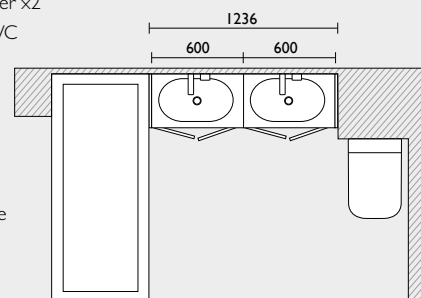

Scribe - Standard Depth Furniture Run

- T3SC6S.GW 600 basin unit (white carcass) x2
- DC12051 Bay pill countertop basin x2
- TAN1904 Anthem wall mounted basin mixer x2
- BTW1050S Compass Square back to wall WC
- TS1055S-SF Compass WC seat
- TR9037 Circles flush plate
- VRM50P-BR Verge pill mirror x2
- T3EP8S.W Filler/clad-on end panel x2
- TF3W1220-AR 1280 solid surface worktop (arctic white) worktop cut to size
- WASTE29 Universal open basin waste x2