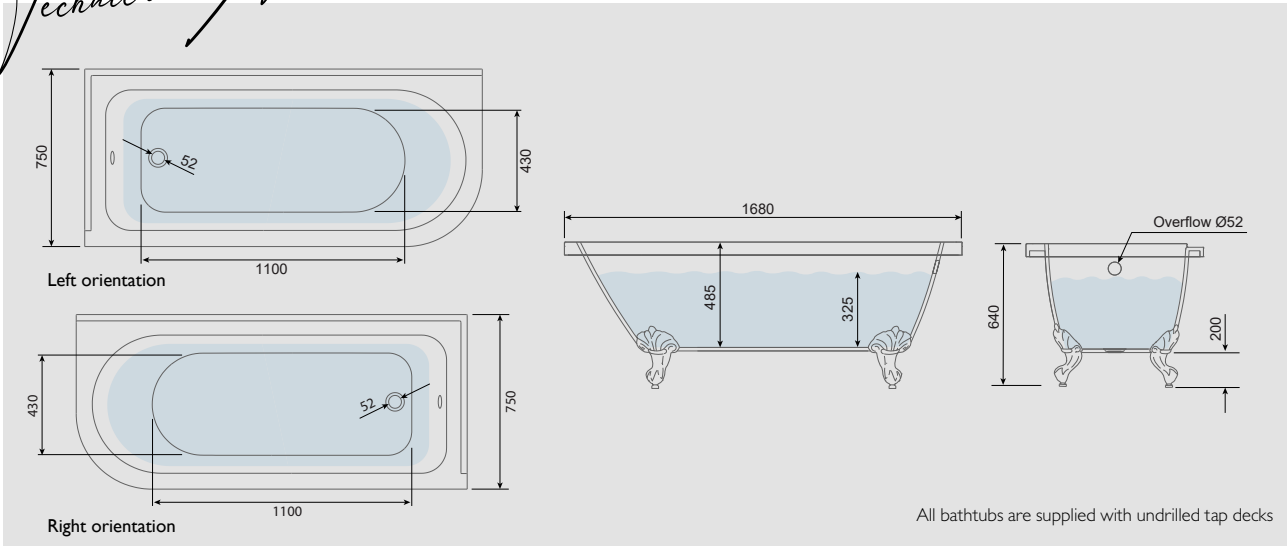

Technical Info

All bathtubs are supplied with undrilled tap decks

Don't forget to complete your bathtub by choosing your bathtub accessories, see page 218