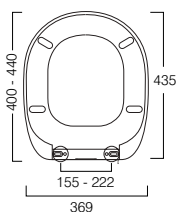

Prefect WC Seat

- OEM replacement toilet seat
- Highly durable thermoset material
- Designed to fit Ideal Standard ranges
- Soft close hinge mechanism
- Lift off seat
- Top fix
- 5 year guarantee

Prefect Oval Shape Toilet Seat
369(w) x 435(d)mm

White - 8906WSC2 **£79.20**