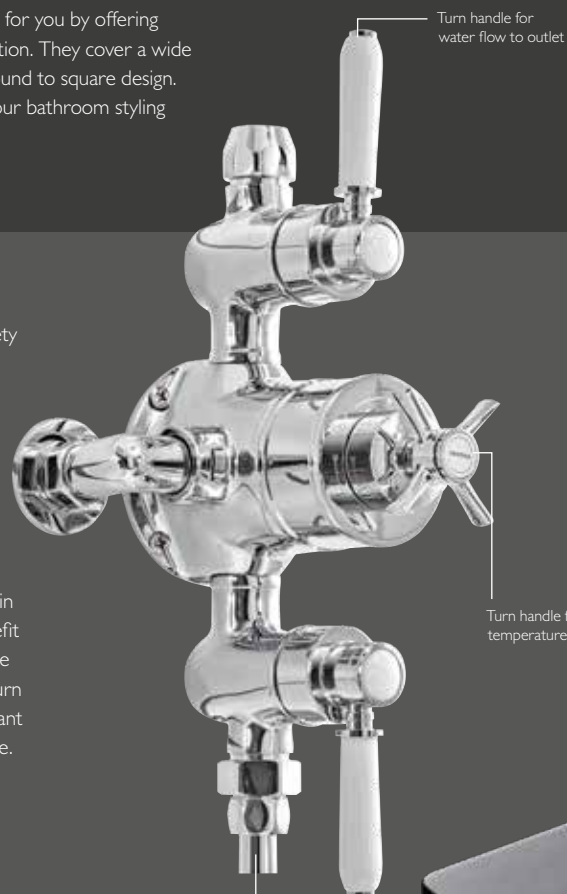

Quantum contemporary dual function concealed valve

Turn handle for temperature control

CONCEALED VALVES

If you prefer a sleek, clean look then opt for a concealed shower valve, with the valve hidden in the wall and a trim kit. This has the added benefit of flexible plumbing enabling you to position the valve away from the shower flow, so you can turn the shower on without getting wet until you want to. Classic and contemporary styles are available.

PUSH BUTTON VALVE

Our ergonomic valve design provides instant on/off activation for a seamless showering experience. This innovative design allows you to easily control water flow and three luxurious spray settings, all at the touch of a button with a central temperature dial for convenience. All of our push button shower valves are easy to install and can be completely removed to be serviced, without damage to the wall or the need to re-tile.

EXPOSED VALVES

An exposed shower valve offers a simple installation solution as the valve showcases all working parts. Perfect for a traditional period style bathroom, making it just the right finishing touch.

BAR VALVES

Our contemporary bar valves are easy to install, with all of the components mounted on the wall. Look out for the 'Cool Touch' options, designed to stay cool to the touch during use.

Classically designed dual function exposed valve