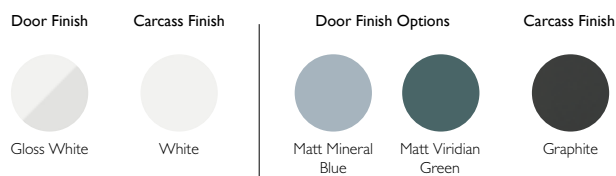

## The Scribe Collection

Our practical and design-led Scribe collection features a slab front fascia with an integrated handle for a clean, uncomplicated finish. The new undercut J-pull style offers the added benefit of greater practicality compared to standard J-pull furniture, as it accumulates significantly less dust. Available in three subtle finishes, Scribe offers multiple cabinet options, including tall storage and drawer storage, allowing you to create your ideal bathroom scheme.