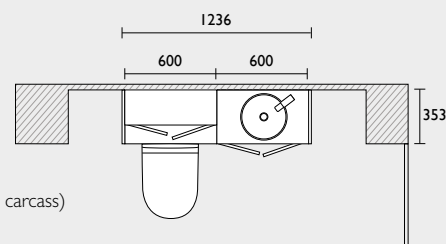

Scribe - Standard Depth Furniture Run

- T3BW6S.VRG 600 back to wall WC unit
- BTW1150S Compass Round back to wall WC
- TS1155S-SF Compass Round WC Seat
- VOR790 Vortexflush cistern
- TR9041 Oval flush button
- T3SC6S.VRG 600 basin unit (graphite carcass)
- DC12049 Fen round countertop basin
- TAN5204 Anthem tall basin mixer
- T2CU6S.VRG 600 sit on countertop unit (graphite carcass)
- XGM150P-BR Oxygen pill mirror
- T3EP8S.VRG Filler/clad-on end panel x2
- T2EP10S.VRG Countertop sit on clad-on end panels x2
- TF3W1220-CA 1280 solid surface worktop (carrara)
- TPL15S.VRG 1500 plinth
  (worktop & plinth cut to size)
- WASTE29 Universal open basin waste x2