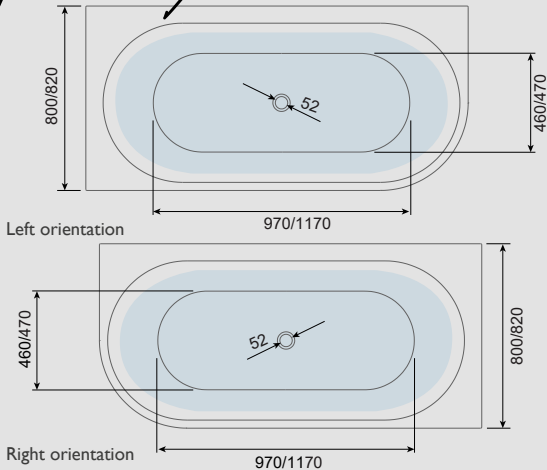

Technical Info

All bathtubs are supplied with undrilled tap decks