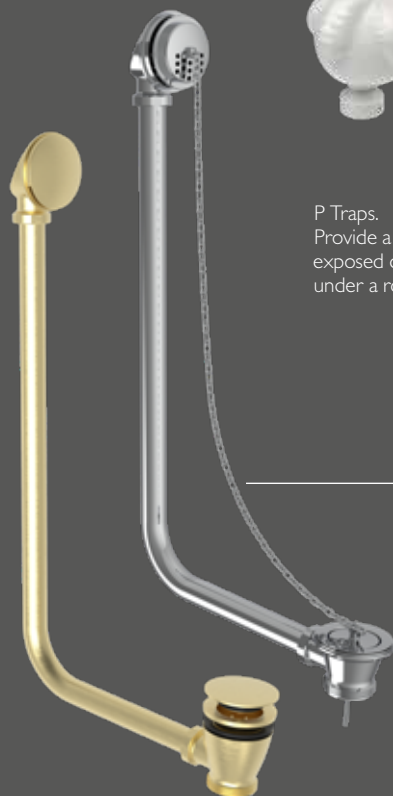

Exposed overflow kit. Available in click mechanism and chain waste options

Shrouds & Standpipes. Conceal unsightly pipework while supporting your bath filler or bath/shower mixer

P Traps. Provide a decorative solution for exposed drain pipe installations under a roll top bath