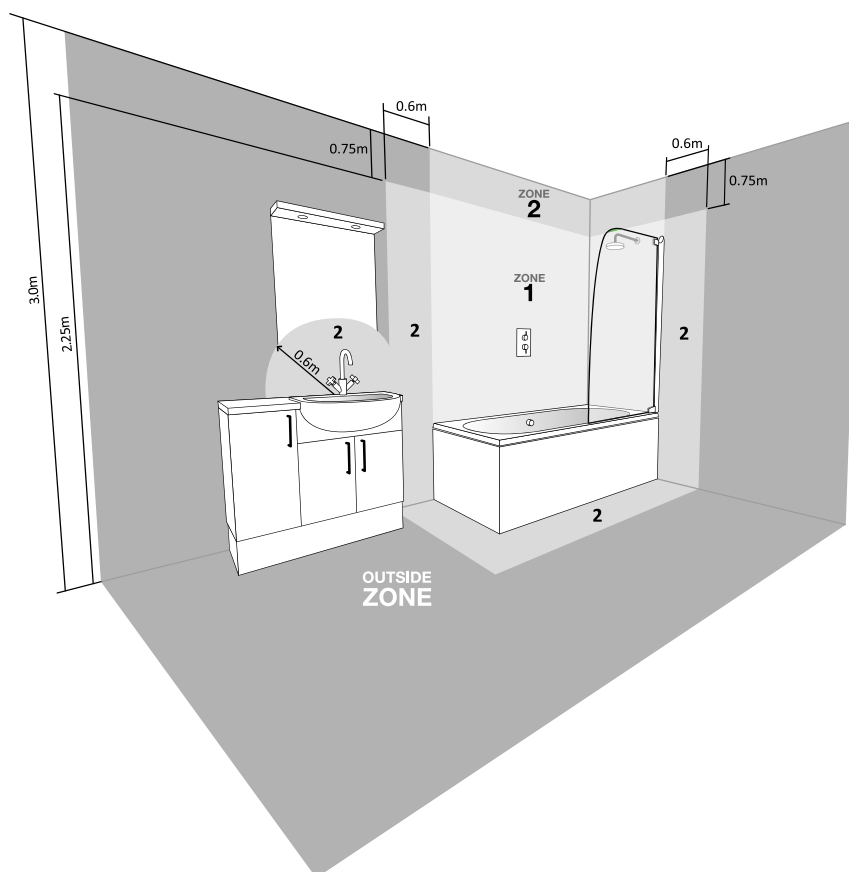

SAFETY IN THE BATHROOM

Mirrors Technical Information

Tavistock illuminated mirrors have been designed and tested for compliance to electrical equipment (safety) regulations.

All electrical connections should be made according to the latest national wiring regulations. Illuminated mirrors are suitable for installation in the bathroom within outside zones unless stated. Mirrors which are IP44 water resistance rated are suitable for use in zones 2 and outside zones in the bathroom. Illuminated mirrors are not suitable for installation in saunas, steam rooms, shower cubicles or above a bath tub. Products are only suitable for permanent installation. Installation by a suitably qualified electrician is required.

Cabinets - Electrics

Our illuminated cabinets have been designed and independently tested for compliance to electrical equipment (safety) regulations. They are only suitable for use outside zones 1 & 2 according to the latest IEE regulations. All cabinets are class I insulated and require an earth connection.

Infrared Sensor

All mirrors or cabinets featuring infrared technology must ensure that the sensor is mounted a minimum of 150mm from an adjacent wall or obstruction to ensure correct function.

ZONE 1

Electrical fittings in this zone require separated extra low voltage and a minimum rating of IP44 (splash proof).

ZONE 2

Electrical fittings in this zone require a minimum rating of IP44 (splash-proof).