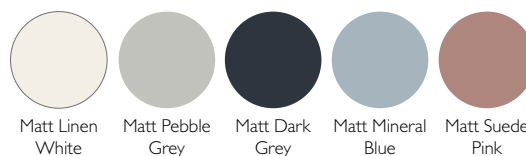

Finish Options

Swatch Service

Vitoria is available in a variety of finishes. Unsure of which one to choose? Why not scan the QR code and order a sample.