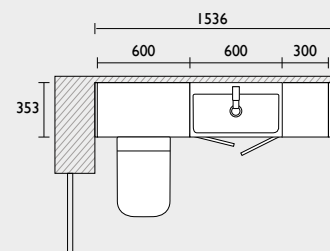

### Scribe - Standard Depth Furniture Run

- T3BW6S.MB 600 back to wall WC unit
- BTW1050S Compass Square back to wall WC
- TS1051S-SF Compass Square slim WC seat
- VOR790 Vortexflush cistern
- TR9041 Oval flush button
- T3SC6S.MB 600 basin unit (graphite carcass)
- TIS600S In-line basin
- TAN1104 Anthem basin mixer
- OVMCA Overflow trim
- T33D3S.MB 3 drawer unit (graphite carcass)
- XGM80C-BR Oxygen 800 mirror
- T3EP8S.MB Filler/clad-on end panel x2
- TF3W1220-CA 1280 solid surface worktop (carrara)
- TPL15S.MB 1500 plinth  
(worktop & plinth cut to size)
- SQT1513 Quantum shower system