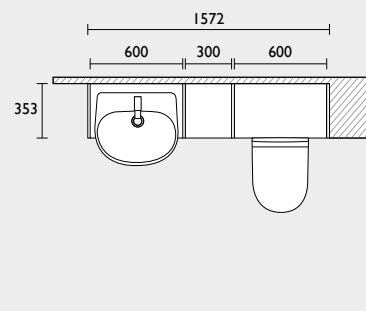

Legacy - Standard Depth Furniture Run (Left)

- T3BW6LFX 600 back to wall WC unit
- BTW950S Micra Evo back to wall WC
- DCI4037-SF Micra Evo WC seat
- VOR790 Vortexflush cistern
- TR9040 Oval dual flush plate
- T33D3LFX 300 three drawer floor cupboard (oak carcass)
- T3SC6LFX 600 basin unit (oak carcass)
- DCI4029 Micra Evo semi-countertop basin
- TMS11 Marston basin mixer
- TFHSOFBR Sofia knob x5
- VRM60C 600 circular Verge mirror
- T3EP8S.FX Filler/clad-on end panel x3
- TF3WI820-AR 1880 solid surface worktop (arctic white)
- TPL15T.FX 1500 plinth (worktop & plinth cut to size)