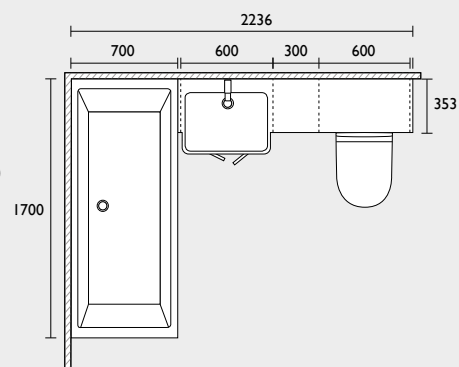

Calm - Standard Depth Furniture Run (Left)

- T33D3C.MB 300 three drawer floor cupboard (graphite carcass)
- T3BW6C.MB 600 back to wall WC unit
- BTW950S Micra Evo back to wall WC
- DC14037-SF Micra Evo WC seat
- VOR790 Vortexflush cistern
- TR9014 Contactless dual flush sensor
- T3SC6C.MB 600 basin unit (graphite carcass)
- TIS1540S.L 1540 integrated basin & worktop (left)
- TANI103 Anthem basin mixer
- OVMCBK Overflow trim
- TFHHAN.B Hana handles x5
- BTM60C 600 circular Beta mirror
- T3EP8S.MB Filler/clad-on end panel x2
- TPL15S.MB 1500 plinth (cut to size)
- TAN3203 Anthem bath filler
- TBP17S.MB 1700 bath panel & plinth
- TBP07S.MB 700 end bath panel & plinth