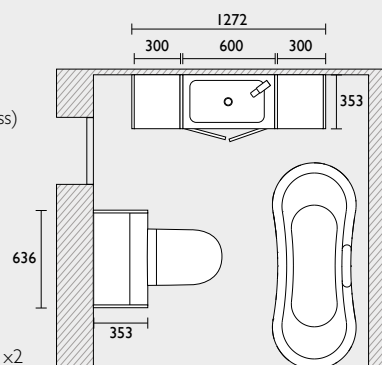

Legacy - Standard Depth Furniture Run

- T3BW6L.VRG 600 back to wall WC unit
- BTWC1250S Marston back to wall WC
- TS1255S-SF Marston thermoset WC seat
- VOR790 Vortexflush cistern
- TR9041 Oval flush button
- T2CU6L.VRG 600 sit on countertop unit (oak carcass)
- T3SC6L.VRG 600 basin unit (oak carcass)
- DCI2053 Brook countertop basin
- TAN5204 Anthem tall basin mixer
- TFHTOR.A Toro t-bar knobs x6
- T31D3L.VRG 300 one drawer unit (oak carcass) x2
- VRM50A-BR Verge arch mirror
- T3EP8S.VRG Filler/clad-on end panel x5
- T2EP10S.VRG Countertop sit on clad-on end panels x2
- TF3W2024.OK 2000 laminate worktop (natural oak)
- TPL15T.VRG 1500 plinth
  (worktop & plinth cut to size)
- DCI7013 Vitoria double slipper bathtub
- WASTE29 Universal open basin waste