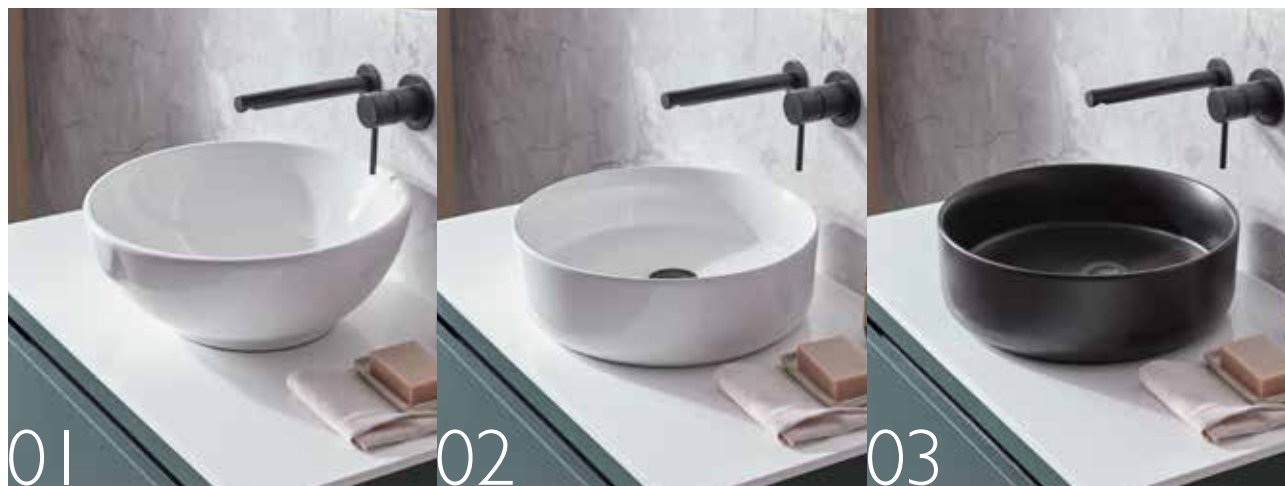

COUNTERTOP BASINS & WORKTOPS

Create a bespoke look for your modular or fitted furniture with our countertop basin & worktop options. First choose your desired basin, ranging from generous Brook to slim and stylish Fen. Then choose your worktop finish, available in classic Bianco Marble or minimal Arctic White. When choosing, please refer to our compatibility charts on the next page.

01	Ocean Round Countertop Basin	White	380(l) x 380(w) x 155(h)mm	DC12048	£118.00
02	Fen Round Countertop Basin*	White	360(l) x 360(w) x 120(h)mm	DC12049	£134.00
03	Fen Round Countertop Basin*	Black	360(l) x 360(w) x 120(h)mm	DC12050	£214.00
04	Bay Pill Countertop Basin*	White	490(l) x 360(w) x 130(h)mm	DC12051	£161.00
05	Foss Square Countertop Basin*	White	400(l) x 400(w) x 150(h)mm	DC12052	£161.00
06	Brook Rectangular Countertop Basin*	White	455(l) x 325(w) x 135(h)mm	DC12053	£161.00
07	Fluted Countertop Basin*	White	355(l) x 355(w) x 115(h)mm	DC12054	£161.00

* These basins require an open waste, please see page 250 for waste options