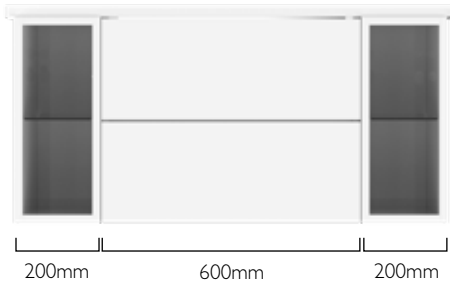

1000mm unit configurations