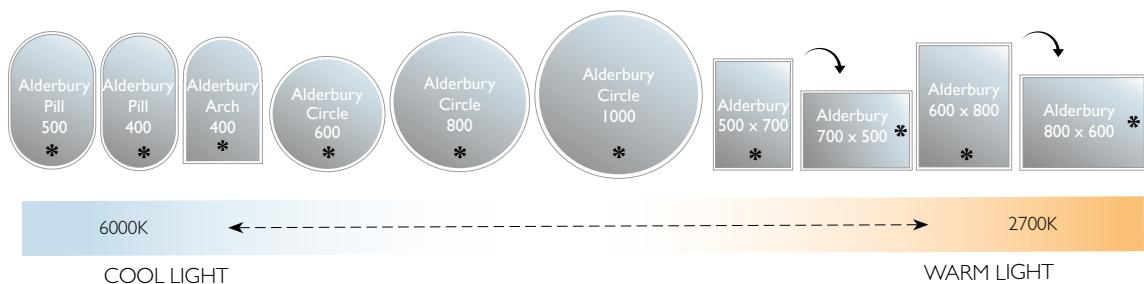

**Note:** Strap not suitable for 1000mm circular mirror.

Wall brackets supplied as a pair and can be mounted top and bottom or on either side.

**GHOST GLASS TECHNOLOGY**

When switched off, the mirror appears smooth and seamless, with no visible light perimeter maintaining a clean, minimalist look. With a simple touch, the edges come to life, creating a glowing halo effect. It transforms from an everyday mirror into a striking design feature.