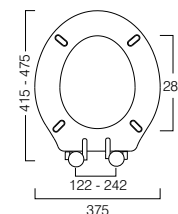

SPECIALIST SHAPE SEATS COMPATIBILITY

Delta & Dune Replacement WC seat compatibility	
Imex – Arco | Blade | Duro | Ivan	
Villeroy & Boch – Subway | Subway 2.0 | Subway 3.0 | Architectura Avento | Onovo	
Vitra – S50 | Zentrum | Integra	
Roca – Inspira Round | Ona | Meridian-N | Nexo	
Duravit – D-Neo | Duravit No. 1	
Laufen – Sonar, Kartell | Pro	
Twyfords – E100 Round	
RAK – Resort | Tonique | Compact	
R2 – Radar | Debut	
Tavistock – Micra Evo	

Area Replacement WC seat compatibility	
Imex – Essence | Xcite | Flite | Suburb	RAK – Series 600
Vitra – S20	Twyfords – E100 Square
Roca – Inspira Square	Ideal Standard – iLife
Laufen – Palomba	

Prefect Replacement WC seat compatibility	
Ideal Standard – Concept | Freedom | Concept Air | Tempo | Contour 21 | Profile 21 Sandringham 21	
Sottini – Isarca | Santorini	
Sottini – Santorini	

Cover Cap Upgrades

8910WSC-SF, 8903WSC-SF, 8905WSC-SF, DC4054-SF, DC4001-SF and O803SC-SF

Black	DC5055	£20.00
Brushed Brass	DC4056	£20.00

Secure-Fix QR

Adjustable hinge technology that keeps the seat firmly in place.

Whilst also making installation simple and easy with the aid of a fitting template.

WOODEN SEATS

Millennium WC Seats

- Real wood veneer (with the exception of the white painted finish)
- White version made from moulded wood with PU finish
- Manufactured from sturdy 15mm MDF
- Corrosion resistant non-loosening 5-point hinge fixing system
- Non-slip lid & ring buffers
- 5 year guarantee

Millennium WC Seats with Chrome Hinges

366(w) x 430(d)mm

White - O108M	£75.00
Limed Oak* - O107M	£82.80

*Wooden seat colours may differ to photography due to natural variation in wood grain.

Painted Classic WC Seats