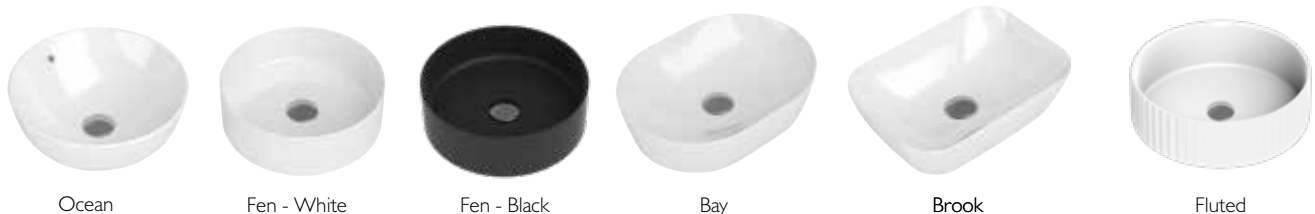

Ocean Round Countertop Basin	White	380(l) x 380(w) x 155(h)mm	DC12048	£118.00
Fen Round Countertop Basin*	White	360(l) x 360(w) x 120(h)mm	DC12049	£134.00
Fen Round Countertop Basin*	Black	360(l) x 360(w) x 120(h)mm	DC12050	£214.00
Bay Pill Countertop Basin*	White	490(l) x 360(w) x 130(h)mm	DC12051	£161.00
Brook Rectangular Countertop Basin*	White	455(l) x 325(w) x 135(h)mm	DC12053	£161.00
Fluted Round Countertop Basin*	White	355(l) x 355(w) x 115(h)m	DC12054	£161.00

*These basins require an open waste please page 250 for waste options