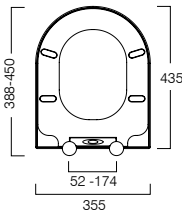

Delta 360 WC Seat

- OEM replacement toilet seat
- Highly durable thermoset material
- Adjustable hinges with Secure-Fix QR technology keep seat firmly in place
- Designed to fit most popular D-shaped suites
- Soft close hinge mechanism
- Single button quick release for ease of cleaning
- Top & under fixings
- 5 year guarantee

Delta Soft Close Toilet Seat with Quick Release Hinges
356(w) x 435(d)mm

White - 8910WSC-SF **£62.90**

Secure-Fix QR