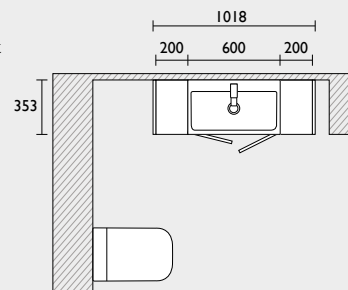

Calm - Standard Depth Furniture Run

- BTW250S Cadence Square back to wall WC
- TS1051S-SF Cadence Square Slim Wrap Over WC Seat
- VOR790 Vortexflush cistern
- T3SC6C.GLG 600 basin unit (graphite carcass)
- TIS600S Standard depth 600 inline Isocast basin
- TCLI109 Cohort Lever basin mixer
- ENYH.160.BN Enya handles x4
- T3FC2C.GLG 200 floor cupboard (graphite carcass) x2
- ALM80C-BN Alderbury mirror
- T3EP8S.GLG Filler/clad-on end panel x2
- TF3W1220-DQ 1280 solid surface worktop - dark quartz
- TPL15S.GLG 1500 plinth
  (worktop & plinth cut to size)