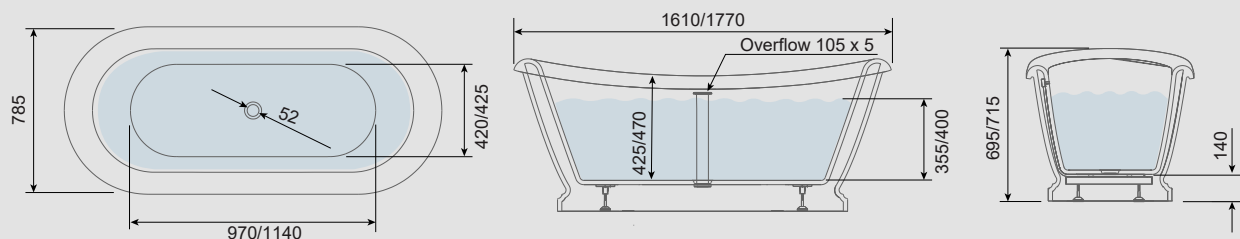

Technical Info

All bathtubs are supplied with undrilled tap decks