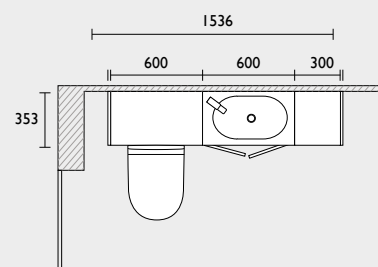

Calm - Standard Depth Furniture Run

- T3BW6C.MDG 600 back to wall WC unit
- BTW950S Micra Evo comfort height back to wall WC
- DCI4037-SF Micra Evo WC seat
- TR9008 Vortexflush comfort height cistern
- TR9034 Round flush button
- T3SC6C.MDG 600 basin unit (graphite carcass)
- DCI12051 Bay pill countertop basin
- TAN5204 Anthem tall basin mixer
- T33D3C.MDG 300 three drawer floor cupboard (graphite carcass)
- TFHLUC.128.A Lucia handles x5
- XGM80C-BR 800 Oxygen mirror
- T3EP8T.MDG Filler/clad-on end panel x2
- TF3W1820-AR 1880 solid surface worktop (arctic white)
- TPL15S.MDG 1500 plinth (worktop & plinth cut to size)