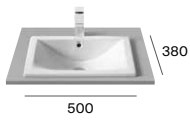

Basins

In countertop basins

Diverta

Under countertop basins

Finishes (Basins)

White Matt White Supraglaze Beige Onyx Matt Black

► Horizon are available in white, matt white and matt black. ► Inspira basins available in white, matt white and beige. ► Ona basins available in white, matt white, Supraglaze® and matt black. Dimensions in mm.