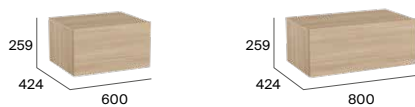

Auxiliary metal box