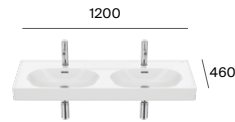

Meridian ^N

M