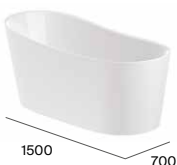

Recycled acrylic fabric

Adjustable Height

Quick Dry

Antimicrobial

Maui Round*