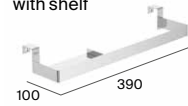

Towel rail for base unit with shelf

Hook for base unit

Toilet roll holder for base unit

\* For Unik 2-drawer units: Compatible with Tenet, Tenor, Aleyda and Optica. For Unik 3-drawer units: Compatible with The Gap and Victoria. <sup>N</sup> Also available in matt white and matt grey. <sup>●</sup> Compatible with Verso, Prisma, Linea, Volta, Aleyda, Optica, The Gap, Victoria-N and Victoria. <sup>●●</sup> Also available in black. Dimensions in mm.