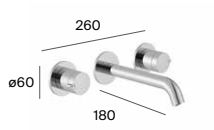

Ona

Basin mixer with pop-up waste* / smooth body, S-Size

Basin mixer smooth body, M-Size

Built-in basin mixer

Cold start

One million cycles

Evershine

Chrome

Everlux

Matt finish

Water Label 5 l/min

* Cold Start. | Chrome | Everlux Finishes: Titanium Black, Rose Gold, Brushed Brass, Stainless Steel Finish, Brushed Graphite, Brushed Copper
Matt Finishes: Matt Black, Matt White | *Basin and bidet mixers with pop-up waste are only available in chrome. | Dimensions in mm.