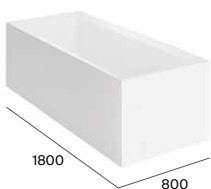

Surfex®

Anti-slip

Hygienic

Double-ended

Modo