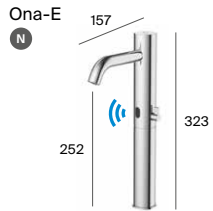

Touchless Solutions

Electronic faucets