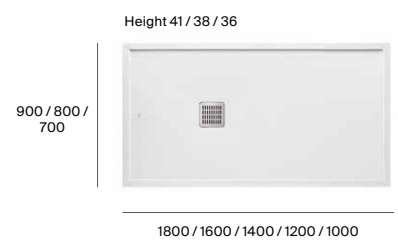

With the cut-to-size option you can customize the dimension of your shower tray so that it perfectly fits into the available space.

Terran-N

Optional grids

Terran

Terran

Terran with frame

Grid

Finishes (shower trays and Mosaic and Brick grids)