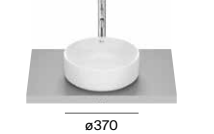

Over countertop basins

Ona

Semi-recessed basins

Totem basins

► Horizon, Meridian, Optica, Terra and Bol basins (425, 380 and 350 mm) are available in white, matt white and matt black. ◄ Inspira basins available in white, matt white and beige. ◄ Ohtake basins available in white, matt white, beige, onyx and black. ◄ Tura and Beyond basins available in white and matt white. ◄ Ona basins available in white, matt white, Supraglaze® and matt black. Dimensions in mm.

^N Novelty