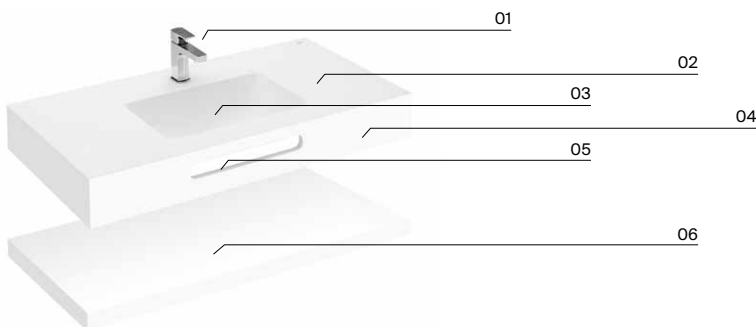

## Elements to be configured

- 01 Different options for tapholes, waste and overflow
- 02 **Countertop**  
Available in a width of 450 and 500 mm
- 03 **Bowl**  
**Modo Round** Ø 370 mm  
**Modo Soft** 450 and 550 mm  
**Modo Square** 450 and 550 mm  
**Beyond** 500 mm  
Option of up to 4 bowls in the same countertop
- 04 **Optional front**  
Without front, the countertop is 12 mm high  
With front, 50 or 125 mm
- 05 **Optional towel rail**  
For a 125 mm front
- 06 **Additional shelf**  
Available in a width of 385 mm and a height of 50 mm