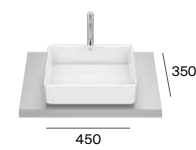

Over countertop basin