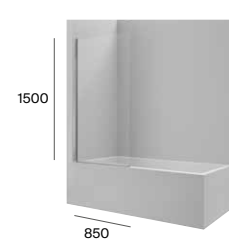

Swing door

B1H

Victoria Plus