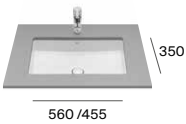

SOFT

Over countertop basin

In countertop basin

SQUARE

Under countertop basin

Semi-recessed basin

Wall-hung Roca Rimless® WC

Back to wall single floorstanding Roca Rimless® WC