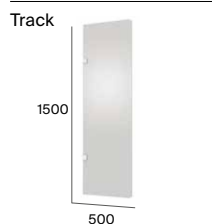

Touchless Solutions

Electronic faucets

Mirrors

Dimensions in mm.

● Chrome ● Matt Black | ● Polished Stainless Steel ● Matt Stainless Steel ● Matt White Steel ● Matt Black Steel

● Novelty