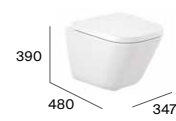

Compact wall-hung Roca Rimless® WC with hidden fixations