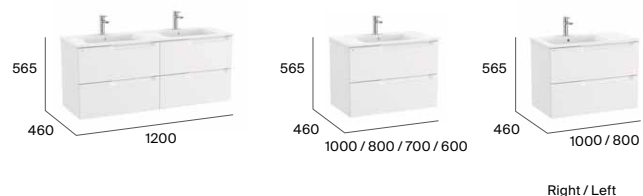

Right / Left

Unik (basin and base unit)