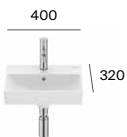

Basins

Wall-hung basins

M

M

M

M

M

M

M

M Right / Left

M

M

M

M

Right / Left

P / S

P / S

P / S

P / S

M

M

P / S

S

M

M Right / Left

M / P / S

M / P / S

M / P / S

Ona

M / P / S

M

M

Right / Left

M

M

M

M

P / S

P / S

P / S

M