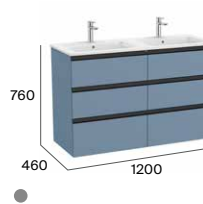

Unik (basin and base unit)

●

Soft Close Drawers

Optional side towel rail

Reduced depth