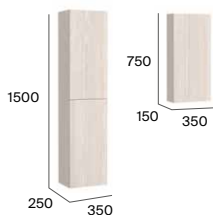

Extra column units (p. 105)