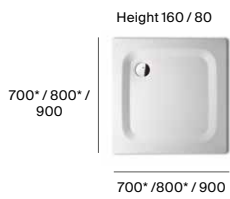

Steel

Blues Deluxe

Blues

Blues Plus

Anti-slip

Resistant material

Easy cleaning

* With anti-slip. Dimensions in mm.