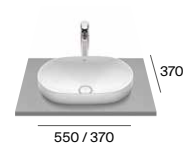

Basins

In countertop basins

Inspira

Under countertop basins

Finishes (Basins)

White Matt White Supraglaze Beige Onyx Matt Black

► Horizon are available in white, matt white and matt black. ► Inspira basins available in white, matt white and beige. ► Ona basins available in white, matt white, Supraglaze® and matt black. Dimensions in mm.