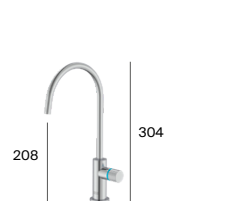

5-stage replacement filter cartridge