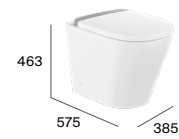

# In-Wash® Vorea N

In-Wash® Vorea wall-hung WC with Roca Rimless® Vortex and In-Tank®. No need for built-in cisterns

In-Wash® Vorea back to wall WC with Roca Rimless® Vortex, In-Tank® and heated seat. No need for built-in cisterns