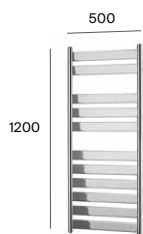

Hotels

● 500 / 300 W

●

●

●

●

Dimensions in mm.

● Chrome ● Matt Black ● Matt White ● Brushed Stainless Steel

● Novelty