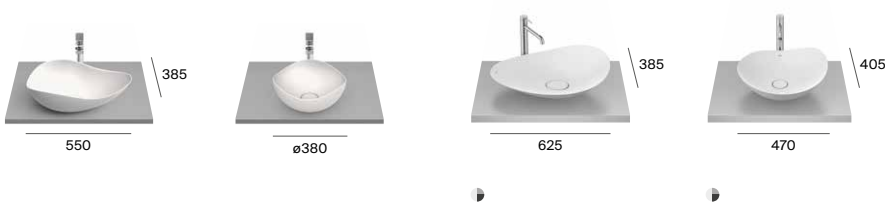

Ohtake

Over countertop basins