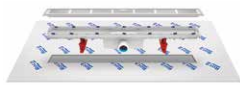

950 / 850 / 750 / 650

To be combined with Plate X1 or Plate X2

950 / 850 / 750 / 650

950 / 850 / 750 / 650

In-Drain X3

95 / 85 / 75 / 65