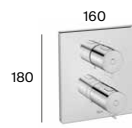

Built-in thermostatic bath-shower mixer, 2-way diverter. Roca Box Universal required

● Chrome | Everlux Finishes: ● Titanium Black ● Rose Gold ● Brushed Titanium Black | Dimensions in mm.

● Chrome | Everlux Finishes: ● Brushed Brass ● Stainless Steel Finish | Matt Finishes: ● Matt Black ● Matt White | Dimensions in mm.