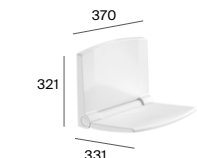

Shower seats and stools