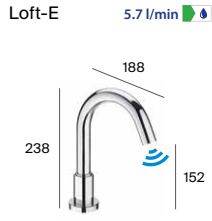

Touchless Solutions

Electronic faucets