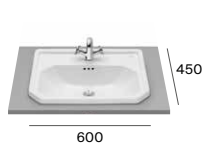

Basins

In countertop basins

Carmen

Under countertop basins

Finishes (Basins)

White Matt White Supraglaze Beige Onyx Matt Black

► Horizon are available in white, matt white and matt black. ► Inspira basins available in white, matt white and beige. ► Ona basins available in white, matt white, Supraglaze® and matt black. Dimensions in mm.