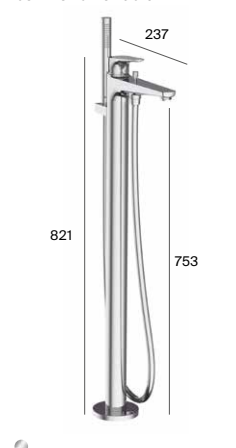

Wall-mounted single-lever freestanding bath-shower column