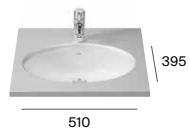

Basins

In countertop basins

Under countertop basins

Neo Selene

Finishes (Basins)

White Matt White Supraglaze Beige Onyx Matt Black

► Horizon are available in white, matt white and matt black. ► Inspira basins available in white, matt white and beige. ► Ona basins available in white, matt white, Supraglaze® and matt black. Dimensions in mm.