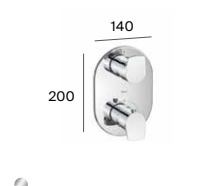

Built-in thermostatic mixer, 2-way diverter