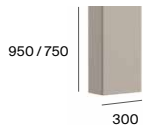

# Delta Modular <sup>N</sup>

Step 1: Start by choosing the WC unit in 600 or 800 mm width

800 / 600

Pack Duplo S + WC unit

Step 2: add a shelf or top units above and bottom units on each side

Top unit

Bottom unit