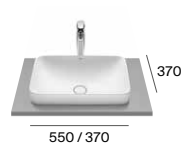

Basins

In countertop basins

Inspira

Under countertop basins

Finishes (Basins)

White Matt White Supraglaze Beige Onyx Matt Black

► Horizon are available in white, matt white and matt black. ► Inspira basins available in white, matt white and beige. ► Ona basins available in white, matt white, Supraglaze® and matt black. Dimensions in mm.