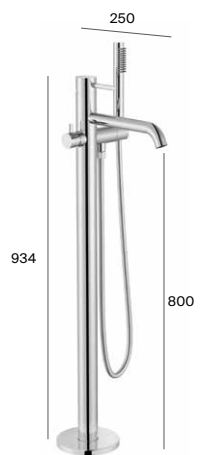

Floorstanding bath-shower column

Cold start

One million cycles

Evershine

Chrome

Everlux

Matt finish

Water Label 5 l/min

* Cold Start. | Chrome | Everlux Finishes: Titanium Black, Rose Gold, Brushed Brass, Stainless Steel Finish, Brushed Graphite, Brushed Copper
Matt Finishes: Matt Black, Matt White | *Basin and bidet mixers with pop-up waste are only available in chrome. | Dimensions in mm.