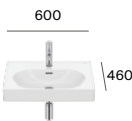

Basins

Wall-hung basins

M

M

M

M

M

M

M

M Right / Left

M

M

M

M

Right / Left

P / S

P / S

P / S

P / S

M

M

P / S

S

M

M Right / Left

M / P / S

M / P / S

M / P / S

M / P / S

M

M

Right / Left

M

M

M

M

P / S

P / S

P / S

M