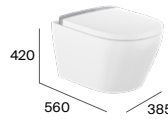

In-Wash® Vorea wall-hung WC with Roca Rimless® Vortex. Option with heated seat available