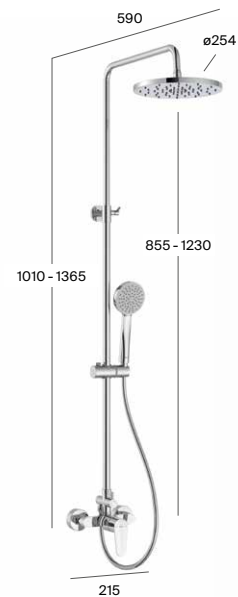

### Victoria-M Plus Single-lever

Height-adjustable wall-mounted single-lever shower column\*