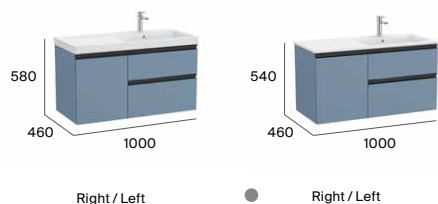

● Right / Left

● Right / Left