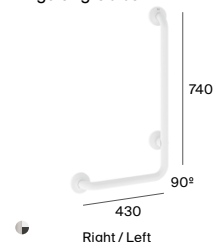

Angular grab bar

Right / Left