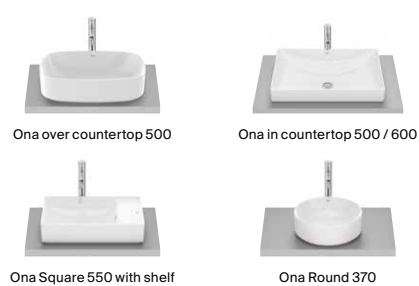

## Basins compatible with base units

Fineceramic®

Space-saving trap

Soft Close Drawers

Reduced depth

More information:

See available mirrors and complements on pp.106-107. Dimensions in mm.