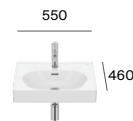

Basins

Wall-hung basins

M

M

M

M

M

M

M

M Right / Left

M

M

M

M

Right / Left

P / S

P / S

P / S

P / S

M

M

P / S

S

M

M Right / Left

M / P / S

M / P / S

M / P / S

M / P / S

M

M

Right / Left

M

M

M

M

P / S

P / S

P / S

M