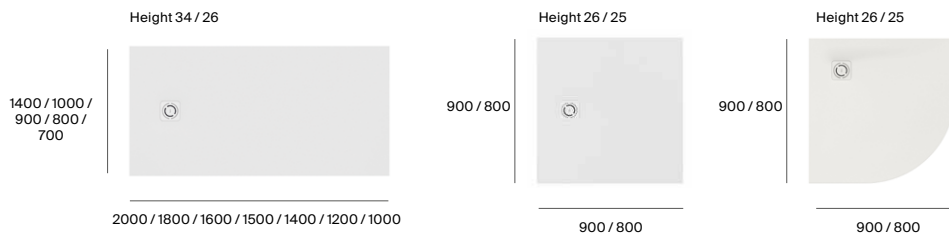

- Anti-slip
- Hygienic
- Easy Cleaning
- Superslim
- Made-to-measure

With the cut-to-size option you can customize the dimension of your shower tray so that it perfectly fits into the available space.

Terran-N

Optional grids

Terran

Terran

Terran with frame

Grid

Finishes (shower trays and Mosaic and Brick grids)

● Terran-N shower trays include the Twist grid in the same colour as the shower tray. Optional: Mosaic and Brick grids in white, beige, pearl, slate, coffee, onyx and black or Twist grid in chrome.
● Terran not compatible with Twist grid. Dimensions in mm.