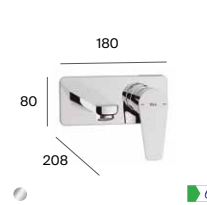

Basin mixer smooth body, L-Size

Basin mixer smooth body, XL-Size

Built-in basin mixer

Bidet mixer with pop-up waste / retractable chain / smooth body

Deck-mounted twin-lever bath-shower mixer

Wall-mounted bath-shower mixer