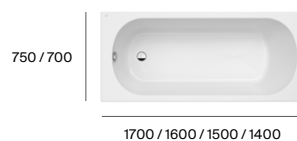

HM: Optional hydromassage system. Dimensions in mm.