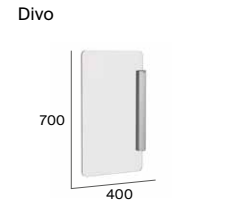

Mirrors

Dimensions in mm.

● Chrome ● Matt Black | ● Polished Stainless Steel ● Matt Stainless Steel ● Matt White Steel ● Matt Black Steel

● Novelty