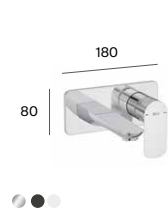

Built-in basin mixer

Bidet mixer with pop-up waste\* / clip for chain\* / smooth body

\* Cold Start. | ● Chrome | Matt Finishes: ● Matt Black ● Matt White | \*Basin and bidet mixers with pop-up waste are only available in chrome. | Dimensions in mm.