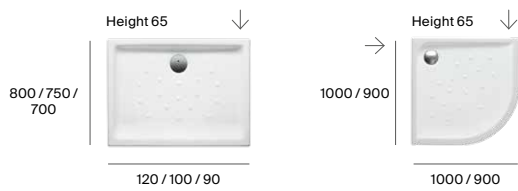

Ceramics

Malta

Italia

→ Unglazed side. Dimensions in mm.