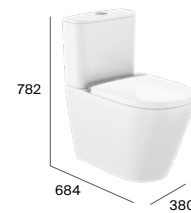

In-Wash® Vorea back to wall close-coupled WC with Roca Rimless® Vortex

Remote control (included)