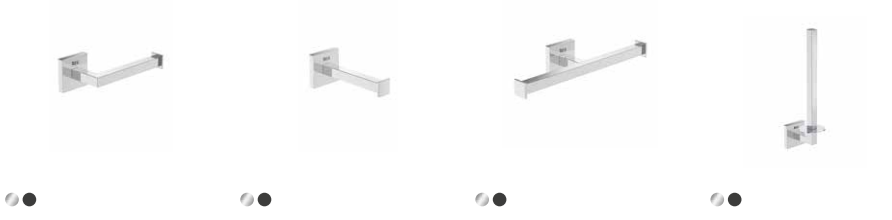

## Towel racks

Toilet roll holders without cover

Toilet roll holders without cover

Toilet roll holder with cover

Dimensions in mm.

● Chrome ● Matt Black