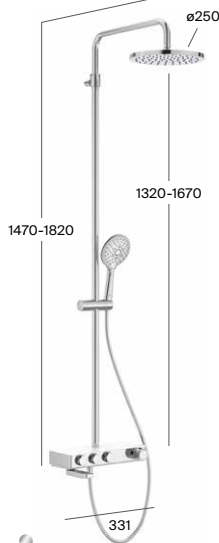

Thermostatic wall-mounted shower column with shelf. Shower-head with 1 or 2 functions

Thermostatic wall-mounted bath-shower column with shelf

Single-lever wall-mounted shower column with side handle and adjustable height

Single-lever wall-mounted shower column with side handle and adjustable height