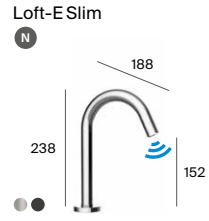

Touchless Solutions

Electronic faucets