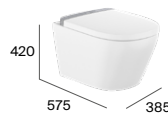

# In-Wash® Vorea N

In-Wash® Vorea wall-hung WC with Roca Rimless® Vortex and In-Tank®. No need for built-in cisterns

In-Wash® Vorea back to wall WC with Roca Rimless® Vortex, In-Tank® and heated seat. No need for built-in cisterns