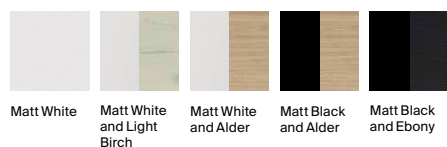

Finishes (furniture)

More information:

See available mirrors and complements on pp. 106-107. Dimensions in mm.