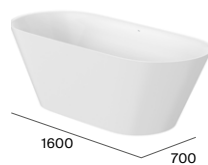

Stonex®

Anti-slip

Hygienic

Easy Cleaning

Double-ended*

*Except Maui Round

Recycled acrylic fabric

Adjustable Height

Quick Dry

Antimicrobial

Inis

Colours (Exterior finishes only. Ona and Ohtake is available exclusively in white or black, and Tura in white)

* Ohtake: includes step in gray finish. ** Tura: Includes wooden bath tray made with wood from responsibly managed forests. Optional headrest. Available in 2 versions: With LED ambient lighting along the bathtub perimeter controlled by a foot sensor. Or without LED ambient lighting. *** The Raina corner or back to wall models are available in white only. Dimensions in mm.