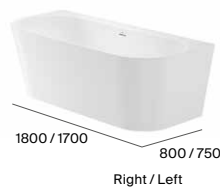

Raina Back to wall***