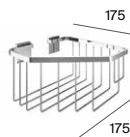

Shower soap dishes