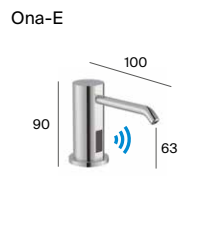

Touchless Solutions

Electronic faucets

Mirrors

Dimensions in mm.

● Chrome ● Matt Black | ● Polished Stainless Steel ● Matt Stainless Steel ● Matt White Steel ● Matt Black Steel

● Novelty