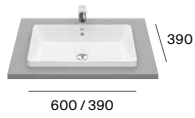

Basins

In countertop basins

The Gap

Under countertop basins

Finishes (Basins)

White Matt White Supraglaze Beige Onyx Matt Black

► Horizon are available in white, matt white and matt black. ► Inspira basins available in white, matt white and beige. ► Ona basins available in white, matt white, Supraglaze® and matt black. Dimensions in mm.