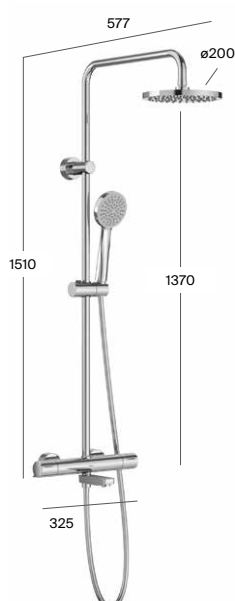

Victoria-T Basic Bath-shower

Wall-mounted thermostatic bath-shower column with retractable spout

Quick Reaction

Safe Touch

Evershine

Adjustable Height

Chrome

Matt finish

* Adjustable Height and Quick Reaction. | Chrome | Matt Finishes: Matt Black | Dimensions in mm.