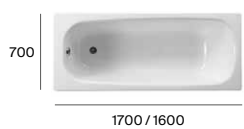

● Also available in matt white. HG: Heavy Gauge (3,5 mm thick steel). Dimensions in mm.