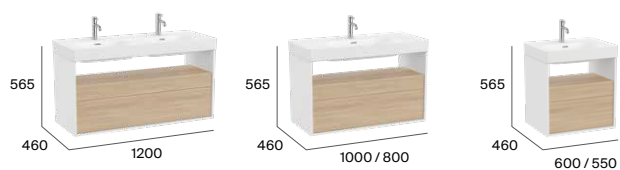

Matt Black

See available mirrors and complements on pp. 106-107. Dimensions in mm.

Base unit for basin

Base unit for basin

Delta column units (p. 105)

Finishes (furniture)

Space-saving trap

Soft Close Drawers