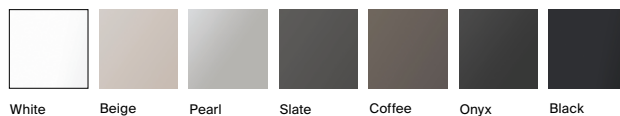

● Terran-N shower trays include the Twist grid in the same colour as the shower tray. Optional: Mosaic and Brick grids in white, beige, pearl, slate, coffee, onyx and black or Twist grid in chrome.  
 ● Terran not compatible with Twist grid. Dimensions in mm.