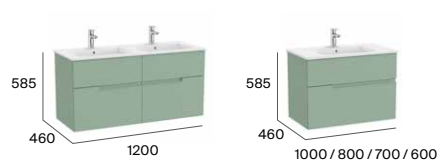

Unik (basin and base unit)