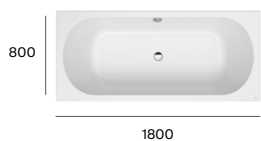

Acrylic

HM

HM: Optional hydromassage system. Dimensions in mm.