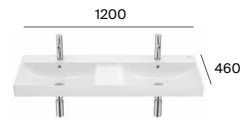

Basins

Wall-hung basins

M

M

M

M

M

M

M

M Right / Left

M

M

M

M

Right / Left

P / S

P / S

P / S

P / S

M

M

P / S

S

Ona

M

M Right / Left

M / P / S

M / P / S

M / P / S

M / P / S

M

M

Right / Left

M

M

M

M

P / S

P / S

P / S

M