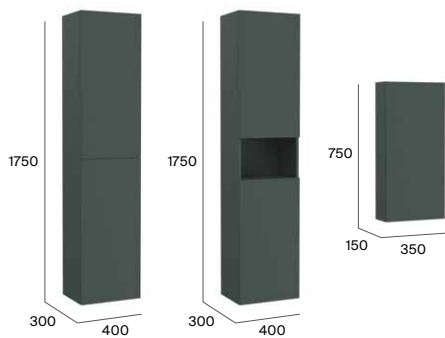

Columns

Delta

Dimensions in mm.