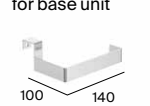

Towel rail for base unit with shelf

Hook for base unit

Toilet roll holder for base unit

\* For Unik 2-drawer units: Compatible with Tenet, Tenor, Aleyda and Optica. For Unik 3-drawer units: Compatible with The Gap and Victoria. <sup>N</sup> Also available in matt white and matt grey. <sup>●</sup> Compatible with Verso, Prisma, Linea, Volta, Aleyda, Optica, The Gap, Victoria-N and Victoria. <sup>●●</sup> Also available in black. Dimensions in mm.