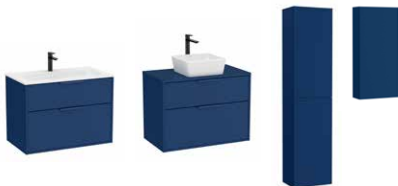

Wall-hung bidet

Bidet with hidden back inlet

Bidet

Find furniture from the Optica Collection on p. 101