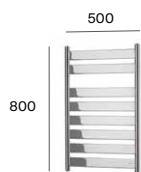

Hotels

● 500 / 300 W

●

●

●

●

Dimensions in mm.

● Chrome ● Matt Black ● Matt White ● Brushed Stainless Steel

● Novelty