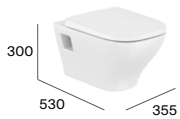

# Optica

Wall-hung / pedestal / semipedestal basin

Compact wall-hung basin

Over countertop basin

Wall-hung Roca Rimless® WC

Wall-hung bidet with hidden fixations

Back to wall single floorstanding

Back to wall Roca Rimless® Vortex WC