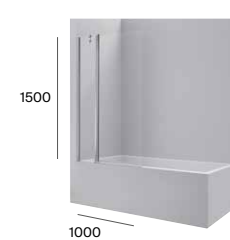

## Swing door

B1H

Victoria Plus

B1HF

Victoria Plus

● Shower enclosures also available with profiles in matt black finish. Dimensions in mm.