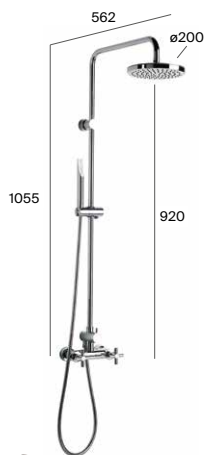

# Carmen

Basin mixer smooth body, S-Size

● 4.9 l/min

Twin-lever basin mixer with pop-up waste, M-Size

● 4.2 l/min

Twin-lever basin mixer with pop-up waste, L-Size

● 4.5 l/min

Built-in twin-lever basin mixer