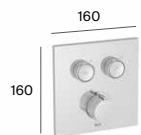

Roca Box Universal