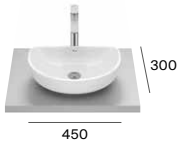

# Optica

Wall-hung / pedestal / semipedestal basin

Compact wall-hung basin

Over countertop basin

Wall-hung Roca Rimless® WC

Wall-hung bidet with hidden fixations

Back to wall single floorstanding

Back to wall Roca Rimless® Vortex WC