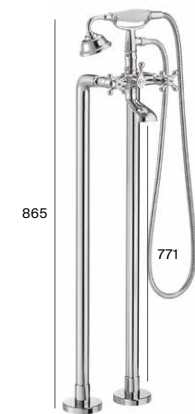

Twin-lever freestanding bath-shower column

●