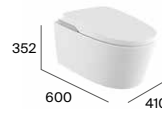

In-Wash® Insignia

In-Wash® Insignia wall-hung WC with Roca Rimless® Vortex, In-Tank® and Supraglaze® coating. No need for built-in cisterns

In-Wash® Insignia back to wall WC with Roca Rimless® Vortex, In-Tank® and Supraglaze® coating. No need for built-in cisterns

In-Wash® Insignia In-Tank® Remote control (included)

More information: