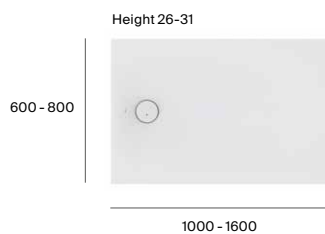

Surfex® is a mineral-based compound that offers a warm, matt surface with exceptional durability and a sophisticated finish.

Modo (made-to-measure)