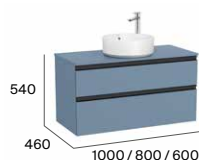

Base unit for over countertop basin

●