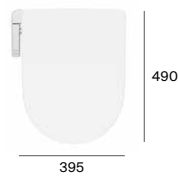

Multiclean® M3 / M1

Multiclean® M3

Main functions and features

- Water temperature at 37°
- Nozzle cleaning function before and after each use
- Quick release Seat and Cover
- Soft Close Seat and Cover

M3

1. **Compatible WCs**
2. Access
   - Carmen
   - Happening
   - Meridian
   - Dama Retro
   - Ona
   - The Gap Round
   - Debba Round
   - Giralda
   - Victoria

Multiclean® M1

Main functions and features

- No need of power supply
- Nozzle cleaning function before and after each use
- Quick release Seat and Cover
- Soft Close Seat and Cover

M1

1. **Compatible WCs**
2. Access
   - Carmen
   - Happening
   - Meridian
   - Dama Retro
   - Ona
   - The Gap Round
   - Debba Round
   - Giralda
   - Victoria

Multiclean® can be incompatible with some models of the featured collections. For more information on compatibilities, please check export.roca.com. Dimensions in mm.