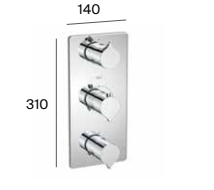

*Cold Start. | ● Chrome | Everlux Finishes: ● Titanium Black ● Rose Gold ● Brushed Titanium Black | Dimensions in mm. *Basin and bidet mixers with pop-up waste are only available in chrome.