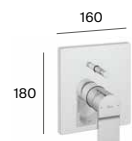

Basin mixer smooth body, XL-Size

Built-in basin mixer

Bidet mixer with pop-up waste\* / clip for chain / smooth body

Bath spout

Wall-mounted bath-shower mixer

Wall-mounted shower mixer

Built-in bath-shower mixer, 2-way diverter