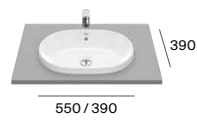

Basins

In countertop basins

The Gap

Under countertop basins

Finishes (Basins)

White Matt White Supraglaze Beige Onyx Matt Black

► Horizon are available in white, matt white and matt black. ► Inspira basins available in white, matt white and beige. ► Ona basins available in white, matt white, Supraglaze® and matt black. Dimensions in mm.