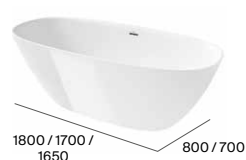

Stonex®

Anti-slip

Hygienic

Easy Cleaning

Double-ended*

*Except Maui Round

Ariane

Recycled acrylic fabric

Adjustable Height

Quick Dry

Antimicrobial

Colours (Exterior finishes only. Ona and Ohtake is available exclusively in white or black, and Tura in white)

* Ohtake: includes step in gray finish. ** Tura: Includes wooden bath tray made with wood from responsibly managed forests. Optional headrest. Available in 2 versions: With LED ambient lighting along the bathtub perimeter controlled by a foot sensor. Or without LED ambient lighting. *** The Raina corner or back to wall models are available in white only. Dimensions in mm.