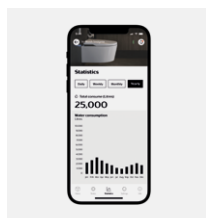

Roca Connect