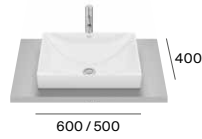

Basins

In countertop basins

Ona

Under countertop basins

Finishes (Basins)

White Matt White Supraglaze Beige Onyx Matt Black

► Horizon are available in white, matt white and matt black. ► Inspira basins available in white, matt white and beige. ► Ona basins available in white, matt white, Supraglaze® and matt black. Dimensions in mm.