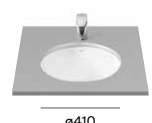

Basins

In countertop basins

Under countertop basins

Foro

Finishes (Basins)

White Matt White Supraglaze Beige Onyx Matt Black

► Horizon are available in white, matt white and matt black. ► Inspira basins available in white, matt white and beige. ► Ona basins available in white, matt white, Supraglaze® and matt black. Dimensions in mm.