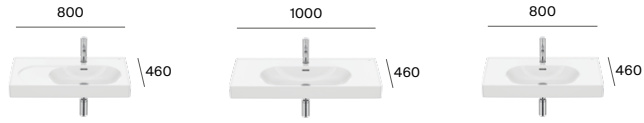

Wall-hung / pedestal / semipedestal basins