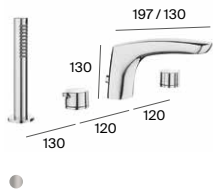

Insignia

Cold start

One million cycles

Evershine

Chrome

Everlux

*Cold Start. | ● Chrome | Everlux Finishes: ● Titanium Black ● Rose Gold ● Brushed Titanium Black | Dimensions in mm. *Basin and bidet mixers with pop-up waste are only available in chrome.