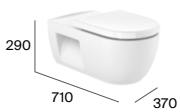

Wall-hung WC