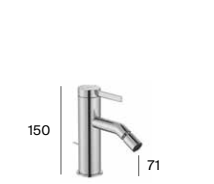

Bidet mixer with pop-up waste* / smooth body