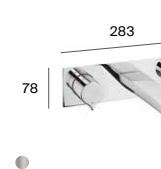

Insignia

Cold start

One million cycles

Evershine

Chrome

Everlux

*Cold Start. | ● Chrome | Everlux Finishes: ● Titanium Black ● Rose Gold ● Brushed Titanium Black | Dimensions in mm. *Basin and bidet mixers with pop-up waste are only available in chrome.