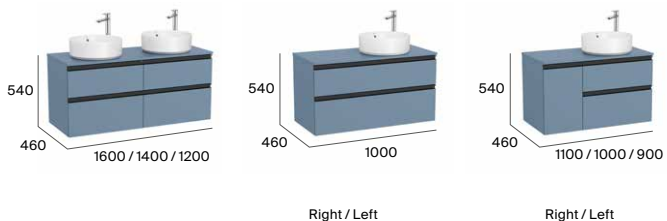

Base unit for over countertop basin

● Right / Left

● Right / Left

Base unit for over countertop basin

●

Extra column units (p. 105)

Optional

Structure unit

Structure unit with towel rail

Set of four 110 mm legs for 3-drawer Unik

Set of four 335 mm legs for 2-drawer Unik

Set of four 275 mm legs for base units

Basins compatible with base units