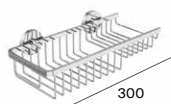

Compas

800 / 600 / 400

ø 200

606

626

600

150

200

300

300

353

Dimensions in mm.

● Chrome