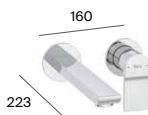

L20 Square ^N

- Cold start
- One million cycles
- Evershine
- Chrome
- Matt finish

* Cold Start. | Chrome | Matt Finishes: ● Matt Black ● Matt White | *Basin and bidet mixers with pop-up waste are only available in chrome. | Dimensions in mm.