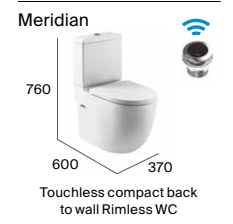

Mirrors

Dimensions in mm.

● Chrome ● Matt Black | ● Polished Stainless Steel ● Matt Stainless Steel ● Matt White Steel ● Matt Black Steel

● Novelty