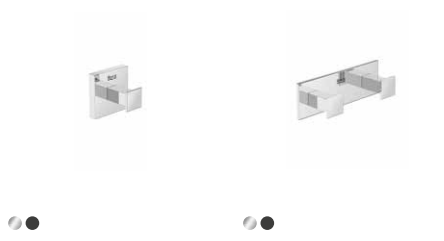

Hooks

Towel ring

Towel rack shelf