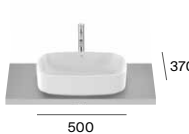

Over countertop basins

Ona

Semi-recessed basins

Totem basins

► Horizon, Meridian, Optica, Terra and Bol basins (425, 380 and 350 mm) are available in white, matt white and matt black. ◄ Inspira basins available in white, matt white and beige. ◄ Ohtake basins available in white, matt white, beige, onyx and black. ◄ Tura and Beyond basins available in white and matt white. ◄ Ona basins available in white, matt white, Supraglaze® and matt black. Dimensions in mm.

^N Novelty