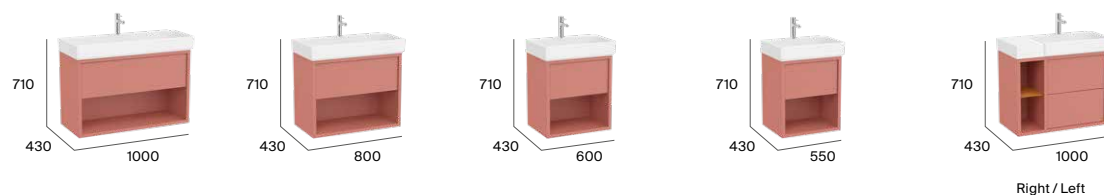

Unik (basin and base unit)