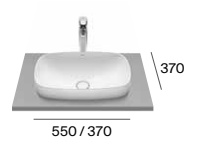

Basins

In countertop basins

Inspira

Under countertop basins

Finishes (Basins)

White Matt White Supraglaze Beige Onyx Matt Black

► Horizon are available in white, matt white and matt black. ► Inspira basins available in white, matt white and beige. ► Ona basins available in white, matt white, Supraglaze® and matt black. Dimensions in mm.