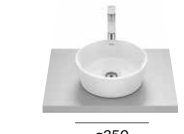

Over countertop basins

Optica

Semi-recessed basins

Totem basins

► Horizon, Meridian, Optica, Terra and Bol basins (425, 380 and 350 mm) are available in white, matt white and matt black. ◄ Inspira basins available in white, matt white and beige. ◄ Ohtake basins available in white, matt white, beige, onyx and black. ◄ Tura and Beyond basins available in white and matt white. ◄ Ona basins available in white, matt white, Supraglaze® and matt black. Dimensions in mm.

^N Novelty