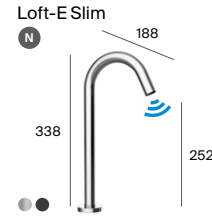

Touchless Solutions

Electronic faucets