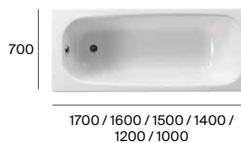

● Also available in matt white. HG: Heavy Gauge (3,5 mm thick steel). Dimensions in mm.