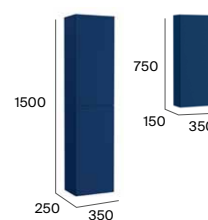

Extra column units (p. 105)

Soft Close Drawers