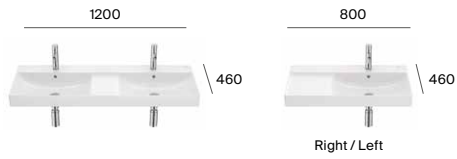

Ona

Wall-hung basins