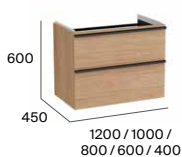

Step 2: Add additional auxiliary units