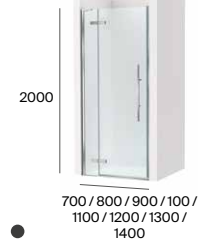

Hinged doors

PEF

Brisa