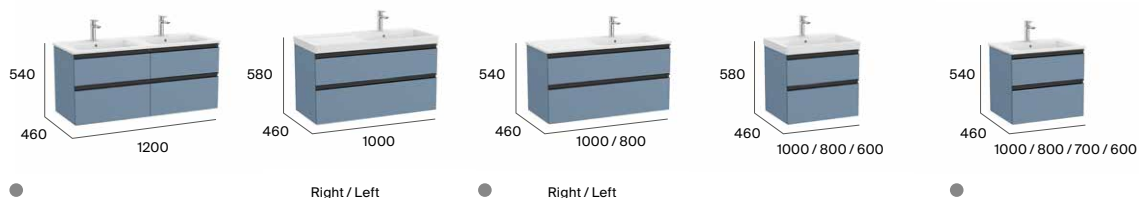

The Gap

Unik (basin and base unit)

● Right / Left

● Right / Left

●

Unik (basin and base unit)