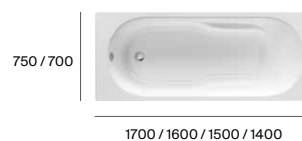

HM: Optional hydromassage system. Dimensions in mm.