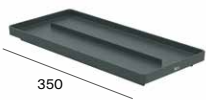

Ona

Ice

Dimensions in mm.

● Matt White ● Matt Grey ● Matt Green ● Matt Black

Finishes(Glass): ● White ● Black ● Blue