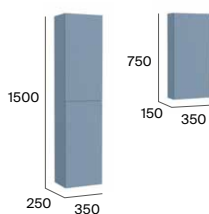

Extra column units (p. 105)

Optional

Structure unit

Structure unit with towel rail

Set of four 110 mm legs for 3-drawer Unik

Set of four 335 mm legs for 2-drawer Unik

Set of four 275 mm legs for base units

Basins compatible with base units