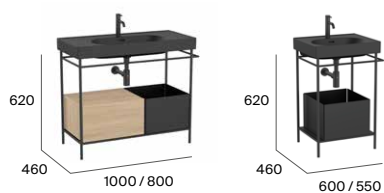

Auxiliary unit