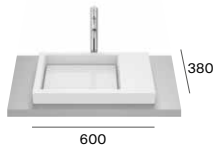

Basins

In countertop basins

Horizon Skyline