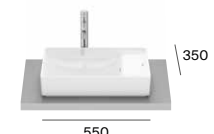

Over countertop basins

Ona

Semi-recessed basins

Totem basins

► Horizon, Meridian, Optica, Terra and Bol basins (425, 380 and 350 mm) are available in white, matt white and matt black. ◄ Inspira basins available in white, matt white and beige. ◄ Ohtake basins available in white, matt white, beige, onyx and black. ◄ Tura and Beyond basins available in white and matt white. ◄ Ona basins available in white, matt white, Supraglaze® and matt black. Dimensions in mm.

^N Novelty