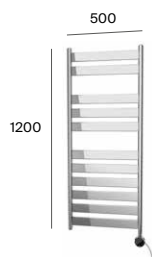

Hotels

● 500 / 300 W

●

●

●

●

Dimensions in mm.

● Chrome ● Matt Black ● Matt White ● Brushed Stainless Steel

● Novelty