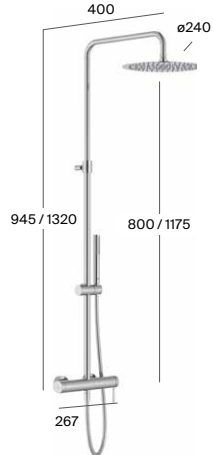

Shower column

Cold start

One million cycles

Evershine

Chrome

Everlux

Matt finish

Water Label 5 l/min

* Cold Start. | Chrome | Everlux Finishes: Titanium Black, Rose Gold, Brushed Brass, Stainless Steel Finish, Brushed Graphite, Brushed Copper
Matt Finishes: Matt Black, Matt White | *Basin and bidet mixers with pop-up waste are only available in chrome. | Dimensions in mm.