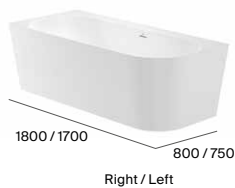

Raina corner***