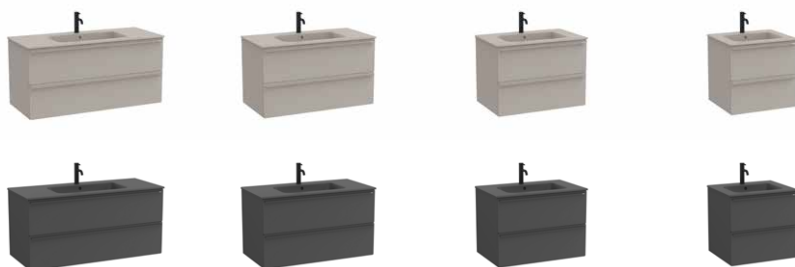

Example of combinations with the same finish

Dimensions in mm.