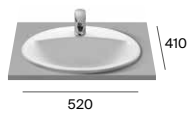

Basins

In countertop basins

Rodeo

Under countertop basins

Finishes (Basins)

White Matt White Supraglaze Beige Onyx Matt Black

► Horizon are available in white, matt white and matt black. ► Inspira basins available in white, matt white and beige. ► Ona basins available in white, matt white, Supraglaze® and matt black. Dimensions in mm.