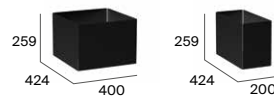

Auxiliary metal box ^N

Ona tray