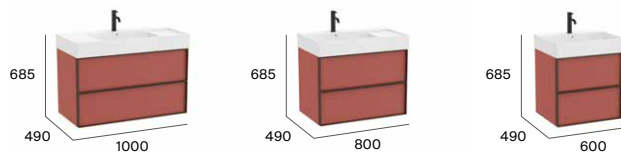

Inspira

Countertop and over countertop Fineceramic® basins available in white, matt white, beige, coffee, pearl and onyx. See available mirrors and complements on pp. 106-107. Dimensions in mm.