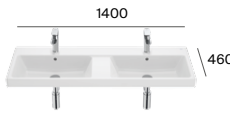

Basins

Wall-hung basins

M

M

M

M

M

M

M

M Right / Left

M

M

M

M

Right / Left

P / S

P / S

P / S

P / S

M

M

P / S

S

M

M Right / Left

M / P / S

M / P / S

M / P / S

M / P / S

M

The Gap

M

Right / Left

M

M

M

M

P / S

P / S

P / S

M