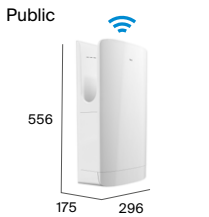

Touchless Solutions

Electronic faucets

Mirrors

Dimensions in mm.

● Chrome ● Matt Black | ● Polished Stainless Steel ● Matt Stainless Steel ● Matt White Steel ● Matt Black Steel

● Novelty