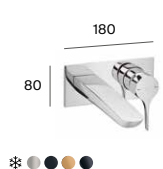

Deck-mounted twin-lever bath-shower mixer