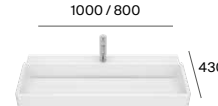

Basins

Wall-hung basins

M

M

M

M

M

M

M

M Right / Left

M

M

M

M

Right / Left

P / S

P / S

P / S

P / S

M

M

P / S

S

M

M Right / Left

M / P / S

M / P / S

M / P / S

M / P / S

M

M

Right / Left

M

M

M

M

P / S

P / S

P / S

M