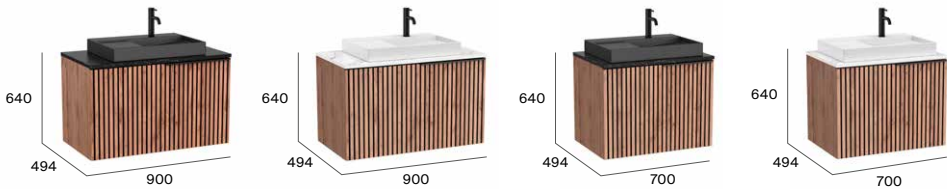

Unik (base unit and over countertop basin)

- Space-saving trap
- Soft Close Drawers
- Hidden drawer

Finishes (basin)