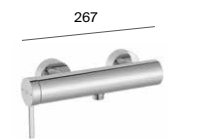

Wall-mounted shower mixer