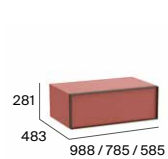

Auxiliary unit