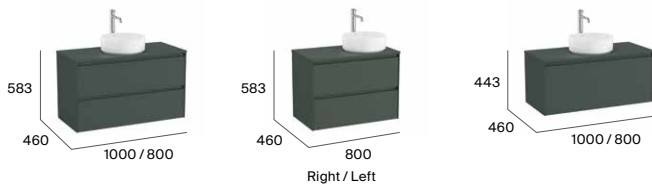

Base unit for over countertop basin