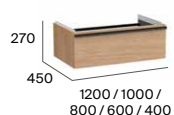

Step 2: Add additional auxiliary units