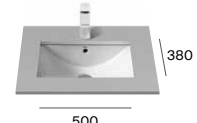

Basins

In countertop basins

Under countertop basins

Diverta

Finishes (Basins)

White Matt White Supraglaze Beige Onyx Matt Black

► Horizon are available in white, matt white and matt black. ► Inspira basins available in white, matt white and beige. ► Ona basins available in white, matt white, Supraglaze® and matt black. Dimensions in mm.