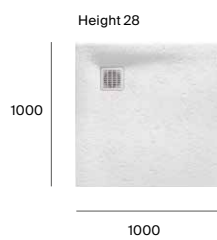

With the cut-to-size option you can customize the dimension of your shower tray so that it perfectly fits into the available space.

Terran-N

Optional grids

Terran

Terran

Terran with frame

Grid

Finishes (shower trays and Mosaic and Brick grids)