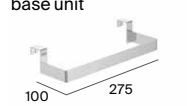

Towel rail for base unit with shelf

Hook for base unit

Toilet roll holder for base unit

\* For Unik 2-drawer units: Compatible with Tenet, Tenor, Aleyda and Optica. For Unik 3-drawer units: Compatible with The Gap and Victoria. <sup>N</sup> Also available in matt white and matt grey. <sup>●</sup> Compatible with Verso, Prisma, Linea, Volta, Aleyda, Optica, The Gap, Victoria-N and Victoria. <sup>●●</sup> Also available in black. Dimensions in mm.