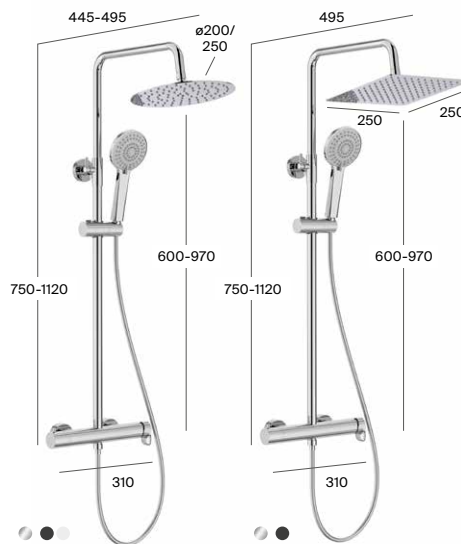

Index-T Switch

Vega / Vega Plus

Thermostatic wall-mounted shower column with shelf. Shower-head with 1 or 2 functions

Thermostatic wall-mounted bath-shower column with shelf

Single-lever wall-mounted shower column with side handle and adjustable height

Single-lever wall-mounted shower column with side handle and adjustable height