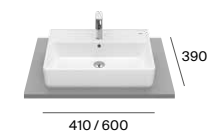

Over countertop basins

The Gap

Semi-recessed basins

Totem basins

► Horizon, Meridian, Optica, Terra and Bol basins (425, 380 and 350 mm) are available in white, matt white and matt black. ◄ Inspira basins available in white, matt white and beige. ◄ Ohtake basins available in white, matt white, beige, onyx and black. ◄ Tura and Beyond basins available in white and matt white. ◄ Ona basins available in white, matt white, Supraglaze® and matt black. Dimensions in mm.

^N Novelty