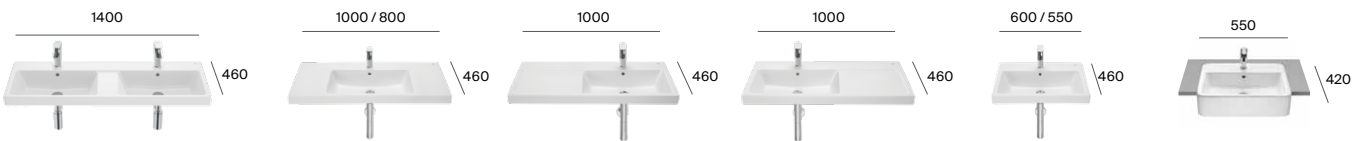

Wall-hung basins

Semi-recessed basin

SQUARE

Wall-hung basins

Corner basin

Over countertop basin

Over countertop basin with faucet bank

In countertop basin

In countertop basin with faucet bank

In countertop basin

Under countertop basin

ROUND

Over countertop basin

Over countertop basin with faucet bank

Dimensions in mm.