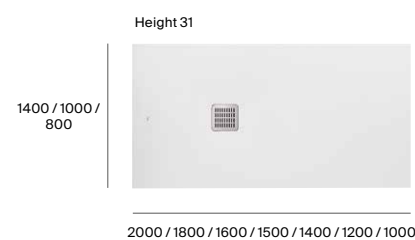

With the cut-to-size option you can customize the dimension of your shower tray so that it perfectly fits into the available space.

Terran-N

Optional grids

Terran

Terran

Terran with frame

Grid

Finishes (shower trays and Mosaic and Brick grids)