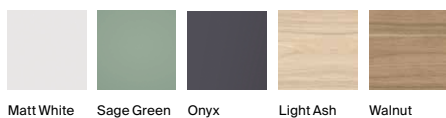

Finishes (furniture)

Soft Close Drawers

Optional side towel rail

See available mirrors and complements on pp. 106-107. Dimensions in mm.