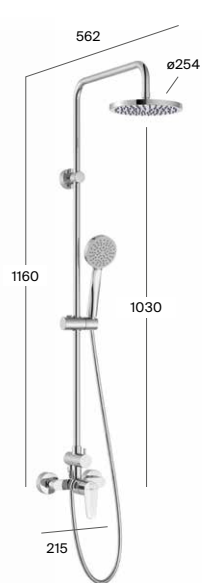

Victoria

Victoria-T Plus Shower

Height-adjustable wall-mounted thermostatic shower column*

Victoria-M Plus Single-lever

Height-adjustable wall-mounted single-lever shower column*

Victoria-T Plus Bath-shower

Wall-mounted thermostatic bath-shower column with retractable spout*

Victoria-M Single-lever

Wall-mounted single-lever shower column

Victoria-T Basic Shower

Wall-mounted thermostatic shower column

Victoria-C

Shower column connectable to any faucet*

Victoria-T Basic Bath-shower

Wall-mounted thermostatic bath-shower column with retractable spout

Quick Reaction

Safe Touch

Evershine

Adjustable Height

Chrome

Matt finish

* Adjustable Height and Quick Reaction. | Chrome | Matt Finishes: Matt Black | Dimensions in mm.