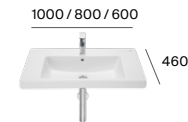

Basins

Wall-hung basins

M

M

M

M

M

M

M

M Right / Left

M

M

M

M

Right / Left

P / S

P / S

P / S

P / S

M

M

P / S

S

M

M Right / Left

M / P / S

M / P / S

M / P / S

M / P / S

M

M

Right / Left

M

M

M

M

P / S

P / S

P / S

M