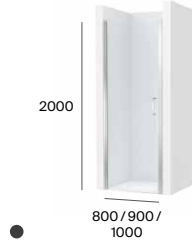

Enclosures for shower and bath

Sliding doors

L4-E

Ura

L4-E

Victoria Plus

L2-E

Brisa

L2-E

Naray

L2-E

Ura

L2-E

Victoria Plus

L2-E

Victoria

Hinged doors

PEF

Brisa

PE

Ura

PP-E

Ura

Walk-in

Fixed panel

DF

Victoria Plus

Walk-in Sliding Doors

L2-W

Alisio ^N

Shower panels for baths

Swing door

B1H

Victoria Plus

B1HF

Victoria Plus

● Shower enclosures also available with profiles in matt black finish. Dimensions in mm.