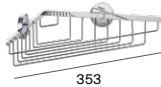

Compas

800 / 600 / 400

ø 200

606

626

600

150

200

300

300

353

Dimensions in mm.

● Chrome