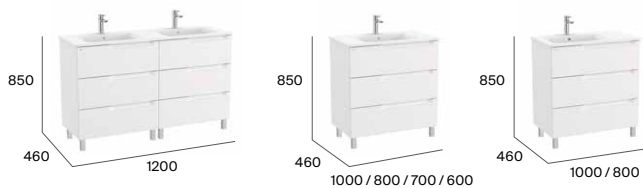

Right / Left