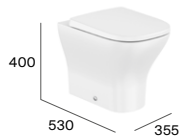

# Optica

Wall-hung / pedestal / semipedestal basin

Compact wall-hung basin

Over countertop basin

Wall-hung Roca Rimless® WC

Wall-hung bidet with hidden fixations

Back to wall single floorstanding

Back to wall Roca Rimless® Vortex WC