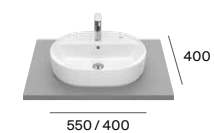

Over countertop basins

The Gap

Semi-recessed basins

Totem basins

► Horizon, Meridian, Optica, Terra and Bol basins (425, 380 and 350 mm) are available in white, matt white and matt black. ◄ Inspira basins available in white, matt white and beige. ◄ Ohtake basins available in white, matt white, beige, onyx and black. ◄ Tura and Beyond basins available in white and matt white. ◄ Ona basins available in white, matt white, Supraglaze® and matt black. Dimensions in mm.

^N Novelty