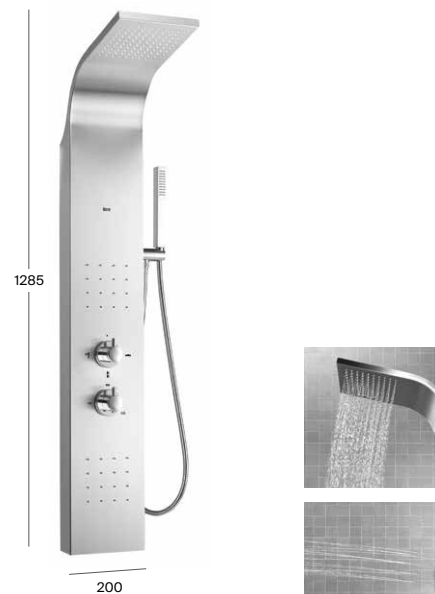

Wall-mounted thermostatic hydromassage column

Optional corner set for corner installation. Dimensions in mm.