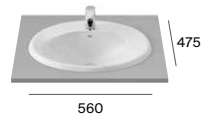

Basins

In countertop basins

Java

Under countertop basins

Finishes (Basins)

White Matt White Supraglaze Beige Onyx Matt Black

► Horizon are available in white, matt white and matt black. ► Inspira basins available in white, matt white and beige. ► Ona basins available in white, matt white, Supraglaze® and matt black. Dimensions in mm.