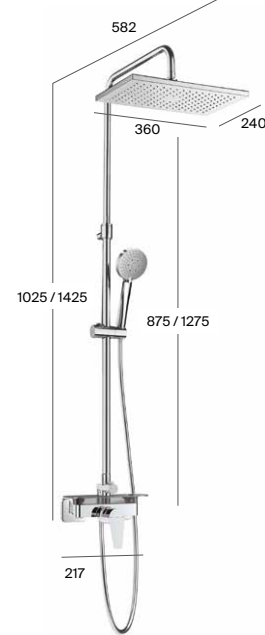

Even

Even-T Round

Wall-mounted thermostatic shower column

Even-M Round

Wall-mounted single-lever shower column with shelf

Even-T Round

Wall-mounted thermostatic shower column

Even-M Square

Wall-mounted single-lever bath-shower column with shelf

Even-T Square

Wall-mounted thermostatic shower column

Even-M Square

Wall-mounted single-lever shower column with shelf

Even-T Square

Wall-mounted single-lever bath-shower column with retractable spout

Quick Reaction

Safe Touch

Evershine

Adjustable Height

Chrome

Everlux