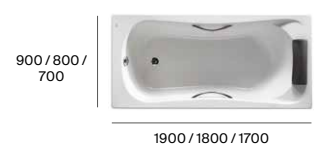

Easy Angular

HM