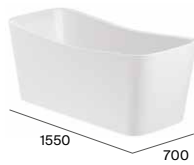

Maui Square