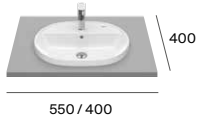

### Over countertop basin with faucet bank

Dimensions in mm.

ROUND

In countertop basin

In countertop basin with faucet bank

Under countertop basins

SQUARE

Wall-hung Roca Rimless® WC with hidden fixations