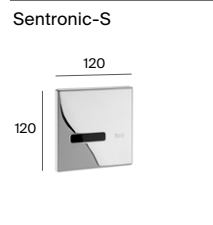

Touchless Solutions

Electronic faucets

Mirrors

Dimensions in mm.

● Chrome ● Matt Black | ● Polished Stainless Steel ● Matt Stainless Steel ● Matt White Steel ● Matt Black Steel

● Novelty