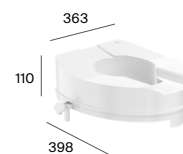

Raised toilet seat