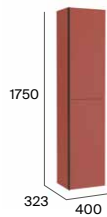

Column unit