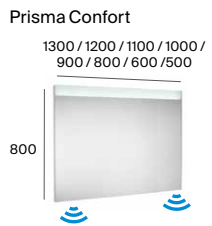

Touchless Solutions

Electronic faucets

Mirrors

Dimensions in mm.

● Chrome ● Matt Black | ● Polished Stainless Steel ● Matt Stainless Steel ● Matt White Steel ● Matt Black Steel

● Novelty