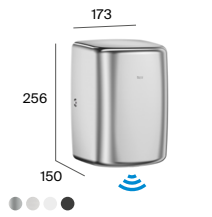

Touchless Solutions

Electronic faucets

Mirrors

Dimensions in mm.

● Chrome ● Matt Black | ● Polished Stainless Steel ● Matt Stainless Steel ● Matt White Steel ● Matt Black Steel

● Novelty