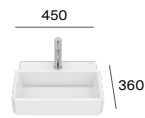

Basins

Wall-hung basins

M

M

M

M

M

M

M

M Right / Left

M

M

M

M

Right / Left

P / S

P / S

P / S

P / S

M

M

P / S

S

M

M Right / Left

M / P / S

M / P / S

M / P / S

M / P / S

M

M

Right / Left

M

M

M

M

P / S

P / S

P / S

M