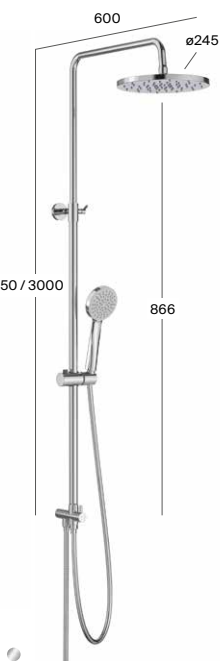

Victoria

Victoria-T Plus Shower

Height-adjustable wall-mounted thermostatic shower column*

Victoria-M Plus Single-lever

Height-adjustable wall-mounted single-lever shower column*

Victoria-T Plus Bath-shower

Wall-mounted thermostatic bath-shower column with retractable spout*

Victoria-M Single-lever

Wall-mounted single-lever shower column

Victoria-T Basic Shower

Wall-mounted thermostatic shower column

Victoria-C

Shower column connectable to any faucet*

Victoria-T Basic Bath-shower

Wall-mounted thermostatic bath-shower column with retractable spout

Quick Reaction

Safe Touch

Evershine

Adjustable Height

Chrome

Matt finish

* Adjustable Height and Quick Reaction. | Chrome | Matt Finishes: Matt Black | Dimensions in mm.