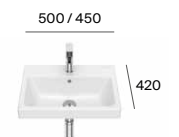

Basins

Wall-hung basins

M

M

M

M

M

M

M

M Right / Left

M

M

M

M

Right / Left

P / S

P / S

P / S

P / S

M

M

P / S

S

M

M Right / Left

M / P / S

M / P / S

M / P / S

M / P / S

M

M

Right / Left

M

The Gap

M

M

M

P / S

P / S

P / S

M