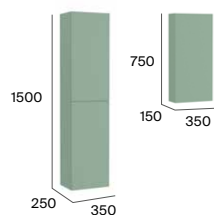

Extra column units (p. 105)