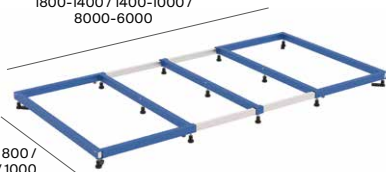

950 / 850 / 750 / 650

To be combined with Plate X1 or Plate X2

950 / 850 / 750 / 650

950 / 850 / 750 / 650

In-Drain X3

95 / 85 / 75 / 65

Includes support for ceramic plate

In-Drain Basic

950 / 850 / 750 / 650

In-Drain Shower SQ

105

105

Frame for shower trays

1800-1400 / 1400-1000 /
8000-6000