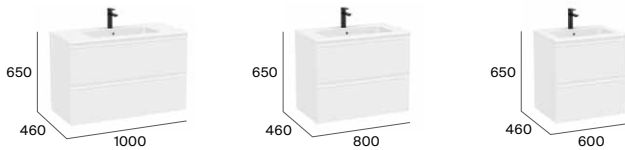

# Tenue

Unik (Stonex® basin in matt white finish and base unit)

Soft Close Drawers

Unik (Ceramic basin and base unit)

Finishes (furniture)

Finish (Stonex® basin)

Finish (Ceramic basin)

See available mirrors and complements on pp.106-107. Dimensions in mm.