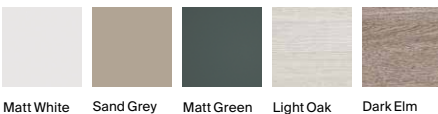

## Finishes (furniture)

Matt White Sand Grey Matt Green Light Oak Dark Elm