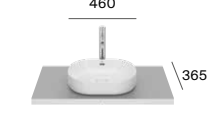

Over countertop basins

Meridian ^N

Semi-recessed basins

Totem basins

► Horizon, Meridian, Optica, Terra and Bol basins (425, 380 and 350 mm) are available in white, matt white and matt black. ◄ Inspira basins available in white, matt white and beige. ◄ Ohtake basins available in white, matt white, beige, onyx and black. ◄ Tura and Beyond basins available in white and matt white. ◄ Ona basins available in white, matt white, Supraglaze® and matt black. Dimensions in mm.

^N Novelty