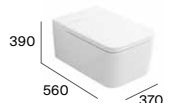

SOFT

Over countertop basin

In countertop basin

SQUARE

Under countertop basin

Semi-recessed basin

Wall-hung Roca Rimless® WC

Back to wall single floorstanding Roca Rimless® WC