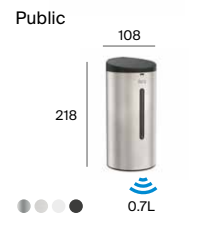

Touchless Solutions

Electronic faucets

Mirrors

Dimensions in mm.

● Chrome ● Matt Black | ● Polished Stainless Steel ● Matt Stainless Steel ● Matt White Steel ● Matt Black Steel

● Novelty