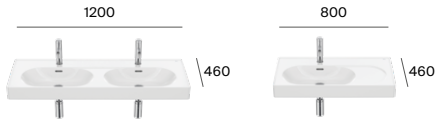

Meridian ^N

Wall-hung