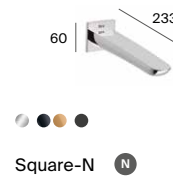

# Bath spouts

Insignia

Wall-mounted spout

Square-N N

Wall-mounted spout

Square

Wall-mounted spout

FlowDream