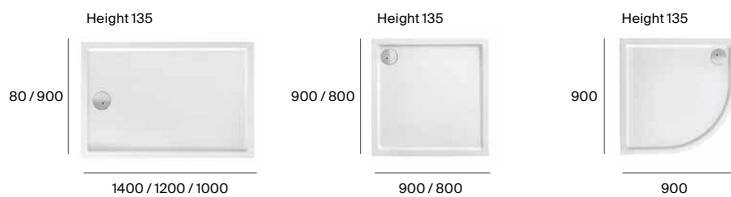

Granada

Anti-slip

Weather resistant

Easy cleaning