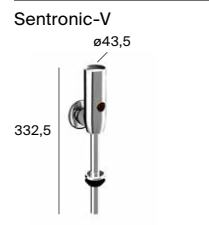

Touchless Solutions

Electronic faucets

Mirrors

Dimensions in mm.

● Chrome ● Matt Black | ● Polished Stainless Steel ● Matt Stainless Steel ● Matt White Steel ● Matt Black Steel

● Novelty