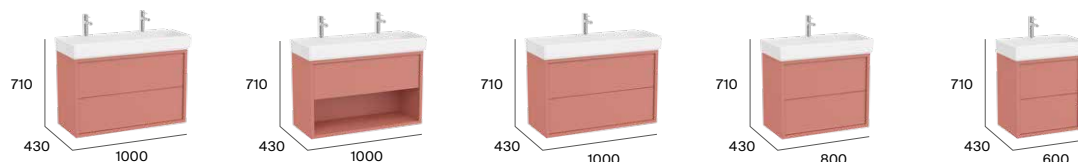

Tura

Unik (basin and base unit)