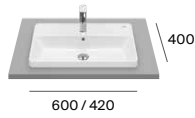

Basins

In countertop basins

The Gap

Under countertop basins

Finishes (Basins)

White Matt White Supraglaze Beige Onyx Matt Black

► Horizon are available in white, matt white and matt black. ► Inspira basins available in white, matt white and beige. ► Ona basins available in white, matt white, Supraglaze® and matt black. Dimensions in mm.