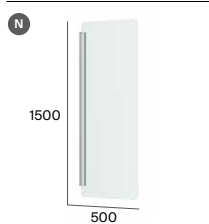

Touchless Solutions

Electronic faucets

Mirrors

Dimensions in mm.

● Chrome ● Matt Black | ● Polished Stainless Steel ● Matt Stainless Steel ● Matt White Steel ● Matt Black Steel

● Novelty