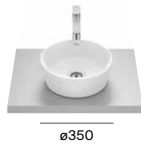

# Optica

Wall-hung / pedestal / semipedestal basin

Compact wall-hung basin

Over countertop basin

Wall-hung Roca Rimless® WC

Wall-hung bidet with hidden fixations

Back to wall single floorstanding

Back to wall Roca Rimless® Vortex WC