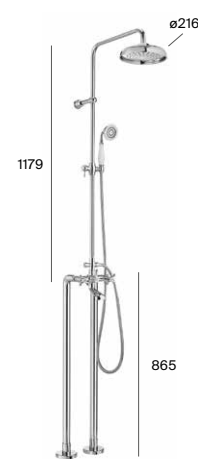

Twin-lever freestanding bath-shower column

●

Evershine

Chrome

Water Label 4.9 l/min

Water Label 4.6 l/min

Water Label 4.5 l/min

Water Label 4.2 l/min