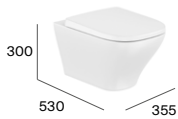

Back to wall single floorstanding