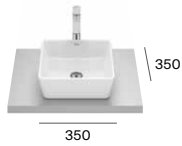

# Optica

Wall-hung / pedestal / semipedestal basin

Compact wall-hung basin

Over countertop basin

Wall-hung Roca Rimless® WC

Wall-hung bidet with hidden fixations

Back to wall single floorstanding

Back to wall Roca Rimless® Vortex WC