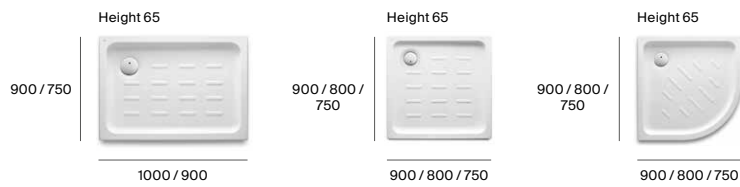

Acrylic

Neo Daiquiri

Easy

Granada

Anti-slip

Weather resistant

Easy cleaning