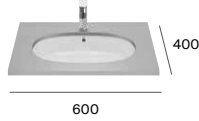

### Over countertop basin with faucet bank

Dimensions in mm.

ROUND

In countertop basin

In countertop basin with faucet bank

Under countertop basins

SQUARE

Wall-hung Roca Rimless® WC with hidden fixations