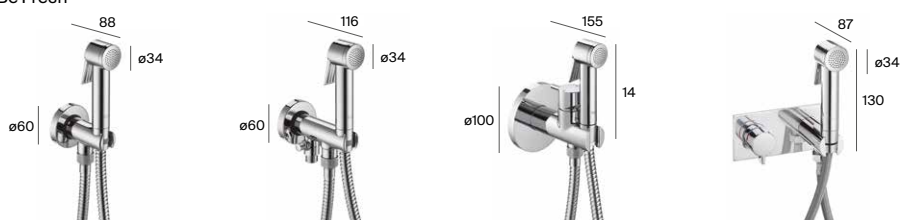

Be Fresh

Be Fresh Go

Be Fresh One

Be Fresh

Dimensions in mm.