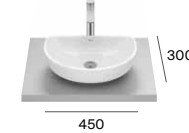

Over countertop basins

Optica

Semi-recessed basins

Totem basins

► Horizon, Meridian, Optica, Terra and Bol basins (425, 380 and 350 mm) are available in white, matt white and matt black. ◄ Inspira basins available in white, matt white and beige. ◄ Ohtake basins available in white, matt white, beige, onyx and black. ◄ Tura and Beyond basins available in white and matt white. ◄ Ona basins available in white, matt white, Supraglaze® and matt black. Dimensions in mm.

^N Novelty