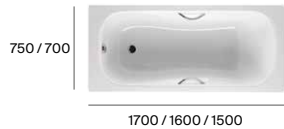

● Also available in matt white. HG: Heavy Gauge (3,5 mm thick steel). Dimensions in mm.