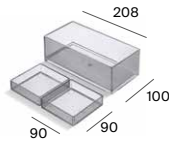

Complements

Organizing boxes for all base units

Tura recycled PET felt boxes with cork cover