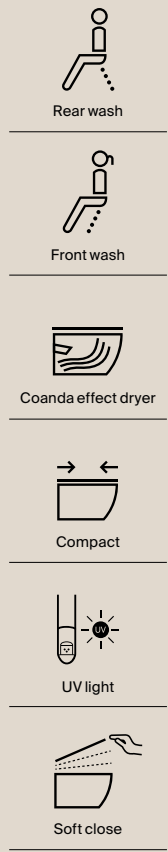

Multiclean® M4

Multiclean® M4

Main functions and features

- Adjustable water temperature
- Adjustable water pressure
- Nozzle position adjustment
- Adjustable air temperature
- Adjustable air pressure
- Dryer with Coanda effect
- Roca Connect & mobile app
- Night light
- Self-cleaning nozzle
- Nozzle disinfection with UV light
- Quick release Seat and Cover
- Soft Close Seat and Cover
- Easy clean

Multiclean® M4 with heated seat

Main functions and features

- Adjustable water temperature
- Adjustable water pressure
- Nozzle position adjustment
- Adjustable air temperature
- Adjustable air pressure
- Dryer with Coanda effect
- Roca Connect & mobile app
- Night light
- Self-cleaning nozzle
- Nozzle disinfection with UV light
- Heated seat with temperature adjustment
- Quick Release Cover
- Soft Close Seat and Cover
- Easy clean

M4 Square

M4 Square Compact

M4 Round

M4 Round Compact

Compatible WCs with M4 Round: Access, Carmen, Happening, Meridian, Dama Retro, Ona, The Gap Round, Debba Round, Giralda, Victoria. **Compatible WCs with M4 Round Compact:** Tura, Meridian Compact, Ona Compact, The Gap Round Compact, Victoria. **Compatible WCs with M4 Square:** Optica, The Gap Square and Debba Square. **Compatible WCs with M4 Square Compact:** The Gap Square Compact.

Multiclean® can be incompatible with some models of the featured collections. For more information on compatibilities, please check export.roca.com. Dimensions in mm.