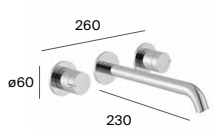

Ona

Basin mixer with pop-up waste* / smooth body, S-Size

Basin mixer smooth body, M-Size

Built-in basin mixer

Cold start

One million cycles

Evershine

Chrome

Everlux

Matt finish

Water Label 5 l/min

* Cold Start. | Chrome | Everlux Finishes: Titanium Black, Rose Gold, Brushed Brass, Stainless Steel Finish, Brushed Graphite, Brushed Copper
Matt Finishes: Matt Black, Matt White | *Basin and bidet mixers with pop-up waste are only available in chrome. | Dimensions in mm.