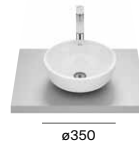

# Optica

Wall-hung / pedestal / semipedestal basin

Compact wall-hung basin

Over countertop basin

Wall-hung Roca Rimless® WC

Wall-hung bidet with hidden fixations

Back to wall single floorstanding

Back to wall Roca Rimless® Vortex WC