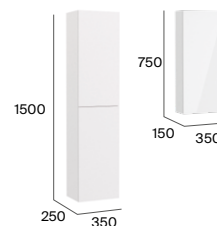

Soft Close Drawers

Optional side towel rail

Reduced depth

Finishes (furniture)

Matt White Pebble Grey Matt Black White Wood Beige Wood

● Legs included in 3-drawer versions. See available mirrors and complements on P. pp. 106-107. Dimensions in mm.