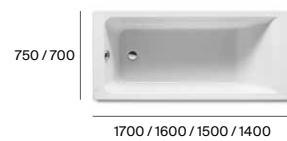

Acrylic

HM

Genova

HM

HM: Optional hydromassage system. Dimensions in mm.