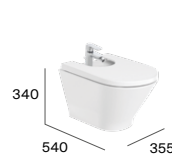

Wall-hung bidet