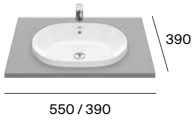

### Over countertop basin with faucet bank

Dimensions in mm.

ROUND

In countertop basin

In countertop basin with faucet bank

Under countertop basins

SQUARE

Wall-hung Roca Rimless® WC with hidden fixations