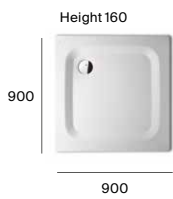

Blues Deluxe