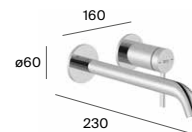

Built-in basin mixer