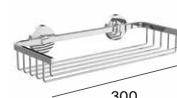

Compas

800 / 600 / 400

ø 200

606

626

600

150

200

300

300

353

Dimensions in mm.

● Chrome