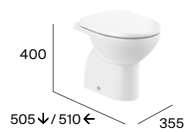

# Victoria-N

Wall-hung / pedestal / semipedestal basin

650 / 560 / 520

Compact wall-hung / semipedestal basin

450

Wall-hung Roca Rimless® WC

Single floorstanding Roca Rimless® WC

Compact back to wall Roca Rimless® WC