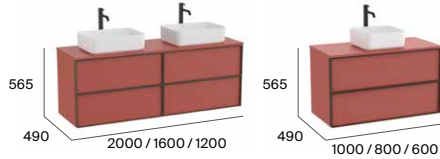

Inspira

Countertop and over countertop Fineceramic® basins available in white, matt white, beige, coffee, pearl and onyx. See available mirrors and complements on pp. 106-107. Dimensions in mm.