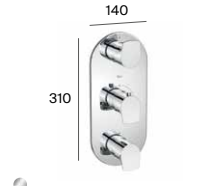

Built-in thermostatic mixer, 3-way diverter

*Cold Start. ● Chrome | Dimensions in mm.