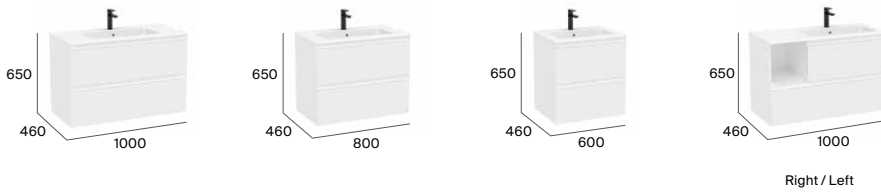

Unik (Ceramic basin and base unit)