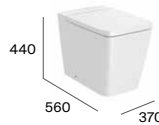

SOFT

Over countertop basin

In countertop basin

SQUARE

Under countertop basin

Semi-recessed basin

Wall-hung Roca Rimless® WC

Back to wall single floorstanding Roca Rimless® WC