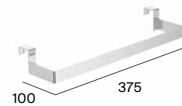

Extra

Towel rail for base unit