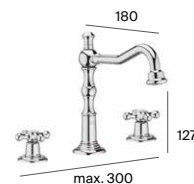

Deck-mounted twin-lever basin mixer, M-Size

● 4.6 l/min

Bidet mixer smooth body

●