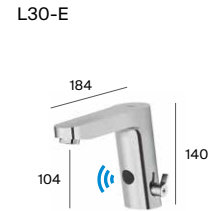

Touchless Solutions

Electronic faucets