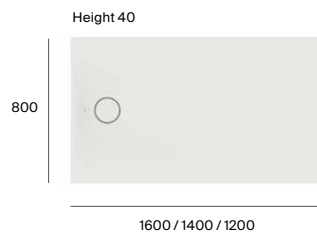

## Finishes

Matt white Beige Onyx

Dimensions in mm.

With the cut-to-size option you can customize the dimension of your shower tray so that it perfectly fits into the available space.