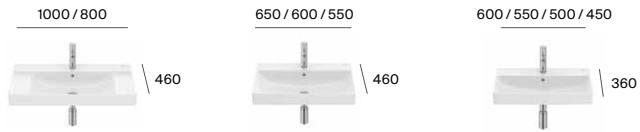

Wall-hung / pedestal / semipedestal basins