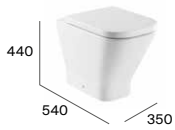

Back to wall single floorstanding Roca Rimless® WC

Comfort height back to wall single floorstanding Roca Rimless® WC