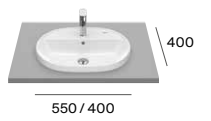

Basins

In countertop basins

The Gap

Under countertop basins

Finishes (Basins)

White Matt White Supraglaze Beige Onyx Matt Black

► Horizon are available in white, matt white and matt black. ► Inspira basins available in white, matt white and beige. ► Ona basins available in white, matt white, Supraglaze® and matt black. Dimensions in mm.