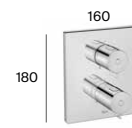

Built-in thermostatic shower mixer, 1 way. Roca Box Universal required

● Chrome | Everlux Finishes: ● Titanium Black ● Rose Gold ● Brushed Titanium Black | Dimensions in mm.

● Chrome | Everlux Finishes: ● Brushed Brass ● Stainless Steel Finish | Matt Finishes: ● Matt Black ● Matt White | Dimensions in mm.