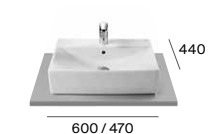

Over countertop basins

Diverta

Semi-recessed basins

Totem basins

► Horizon, Meridian, Optica, Terra and Bol basins (425, 380 and 350 mm) are available in white, matt white and matt black. ◄ Inspira basins available in white, matt white and beige. ◄ Ohtake basins available in white, matt white, beige, onyx and black. ◄ Tura and Beyond basins available in white and matt white. ◄ Ona basins available in white, matt white, Supraglaze® and matt black. Dimensions in mm.

^N Novelty