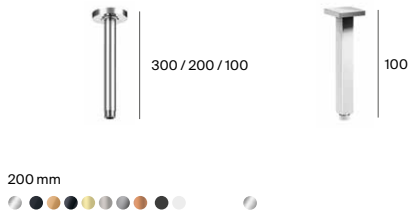

# Bath spouts

Insignia

Wall-mounted spout

Square-N N

Wall-mounted spout

Square

Wall-mounted spout

FlowDream