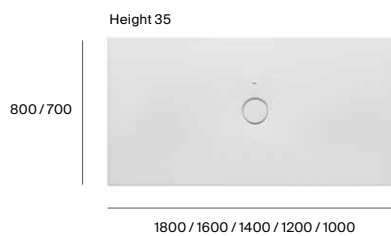

## Finishes

Matt white Beige Onyx

Dimensions in mm.

With the cut-to-size option you can customize the dimension of your shower tray so that it perfectly fits into the available space.