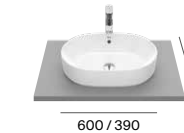

Over countertop basins

The Gap

Semi-recessed basins

Totem basins

► Horizon, Meridian, Optica, Terra and Bol basins (425, 380 and 350 mm) are available in white, matt white and matt black. ◄ Inspira basins available in white, matt white and beige. ◄ Ohtake basins available in white, matt white, beige, onyx and black. ◄ Tura and Beyond basins available in white and matt white. ◄ Ona basins available in white, matt white, Supraglaze® and matt black. Dimensions in mm.

^N Novelty