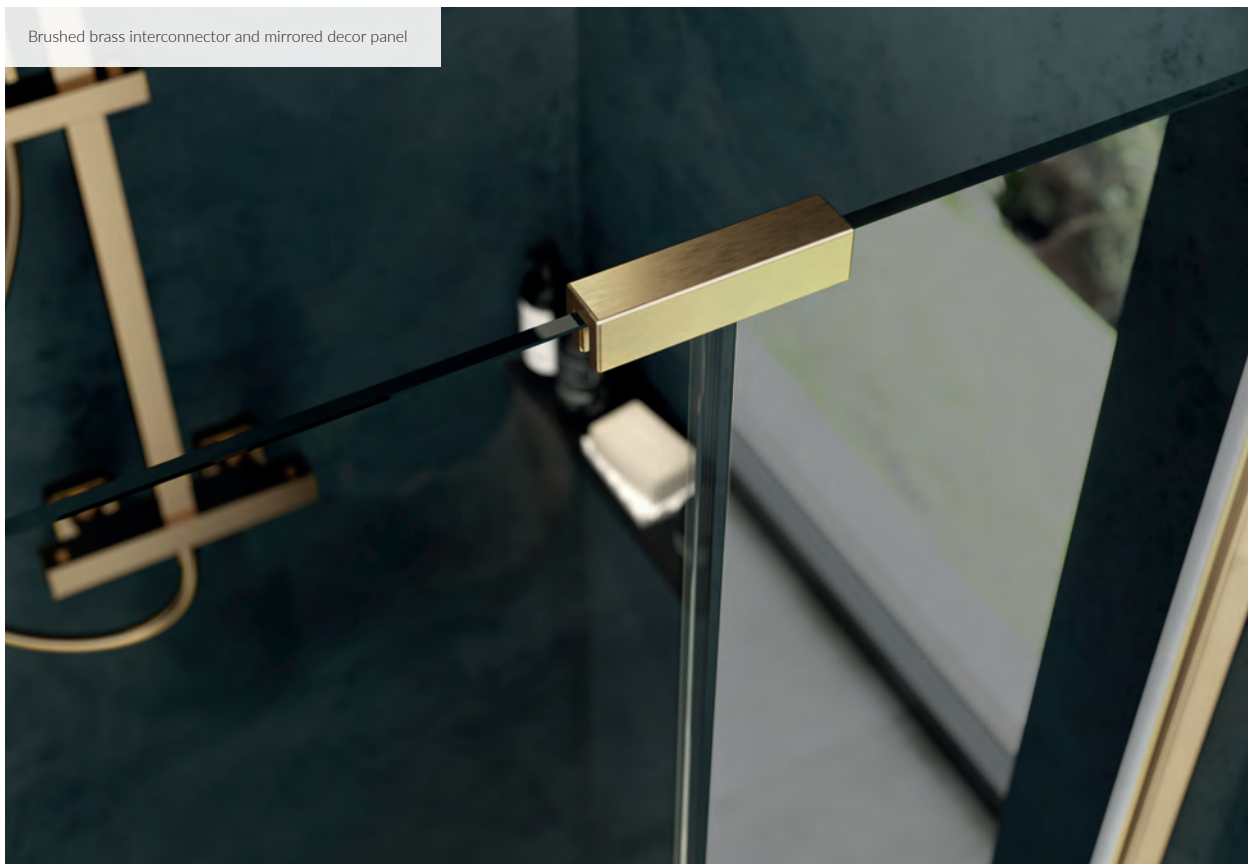

Designed to be used alongside ultimate 10mm wet room panel range, the interconnector enables you to connect two panels together allowing you to create either a larger enclosure (without having to worry about the weight of the glass) or to incorporate some of our coloured glass or even our mirrored décor panel into your design.

The interconnector works as a glass clamp with a watertight seal to connect two pieces of ultimate 10mm glass making installing larger enclosures much easier. The interconnector also means that you could use contrasting glass panels from our 10mm range to create a unique shower enclosure.

Features & Benefits:

- + To be used with ultimate 10mm wet room panels
- + 1985mm high (including fittings)
- + Available in 8 colour finishes
- + Lifetime Guarantee
- + Made In Britain