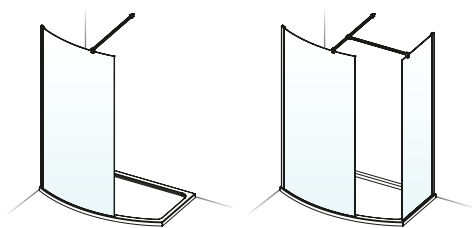

8mm Reeded Glass & Deflector Panels

The new ultimate reeded glass combines the on-trend art deco vibe with sophisticated modernity, offering you a stylish alternative to the ultimate coloured and clear glass options.

Glass Panels

Width	Product Code
700mm	5WPR700
800mm	5WPR800
900mm	5WPR900
1000mm	5WPR1000
1200mm	5WPR1200

Deflector Panels

Glass Type	*Product Codes	
	8mm Fold Away Deflector Panel (Left Hand)	8mm Fold Away Deflector Panel (Right Hand)
Reeded Glass	5WPRFADPLH	5WPRFADPRH

*Please add the following codes to your product code when ordering: Matt Black (MBK), Brushed Brass (BRG), Polished Gold (PG), Brushed Nickel (BRN), Brushed Copper (BRC), Brushed Gun Metal (BGM) and White (WH).

Curved Panel Configurations

Recessed

- 1 x Curved Glass Panel
- 1 x Wall Post
- 1 x Standard Fixing Kit*

*Standard, Ceiling or Angled

† Corner

- 1 x Curved Glass Panel
- 2 x Wall Posts
- 1 x Flat Glass Panel
- 1 x Standard Front Panel Fixing Kit**
- 1 x Side Panel Fixing Kit

*Standard, Ceiling or Angled

† For corner enclosures on a bowed front tray, use a standard 700mm flat panel for the side panel.

Curved Panels

Codes & Dimensions

Panel Sizes*	Product Code
700mm Curved Panel (for 1200mm tray)	5WPCV700
1000mm Curved Panel (for 1500mm tray)	5WPCV1000
1200mm Curved Panel (for 1700mm tray)	5WPCV1200

Add 700mm flat panel to create a corner enclosure

Shower Panels for Space Efficient Enclosures (8mm only) **

*Sizes shown are nominal. All panels are undersized by 45mm to allow for tiling when fitting to shower trays. When choosing your panel size we recommend allowing access of approx. 500mm.

**Designed to fit a dedicated Bowed Fronted concept tray. Ultimate curved panels can be fitted direct to a tiled floor, however unless the wet floor area is shaped to match the curve of the panel drainage may be impaired

Fittings required for the SE enclosures, with the exception of the wall post, are the same as those shown for the equivalent flat panel enclosures.

Shower Trays for Curved Panel Enclosures

Shower Tray Codes & Dimensions

Tray Sizes	Standard High Gloss Product Code	SR (Slip Resistant) Product Code	Dimensions (mm)				
			A	B	C	D	E
1200mm x 700mm	DB120W	DB120WSR	1200	850	700	600	677
1500mm x 700mm	DB150W	DB150WSR	1500	888	700	750	714
1700mm x 700mm	DB170W	DB170WSR	1685	910	700	843	737