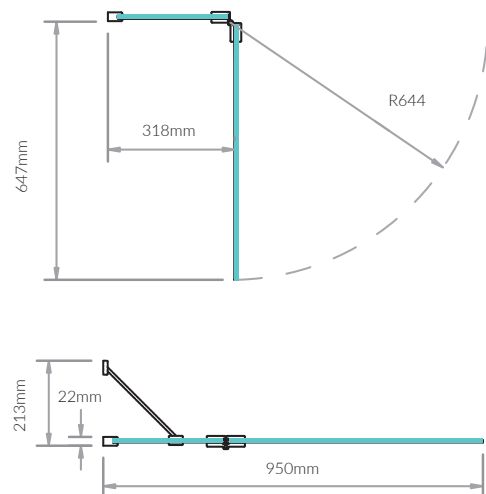

Overhead Diagram

Dimensions: H: 1500mm x W: 950mm

All **inspire** multi panel bath screens are handed, please specify left or right hand fixing when ordering.