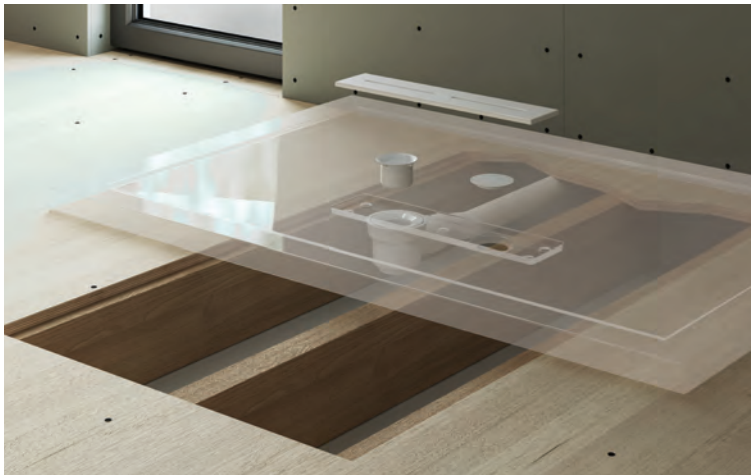

CORE COLLECTION

connect²

Shower trays

The unique design of the connect2 tray ensures obstruction free waste connection irrespective of joist position or direction.

The stunning looking connect2 is a uniquely designed shower tray featuring two offset waste positions that ensures an obstruction free connection. Whether square, rectangular or quadrant - whatever the size, the connect2 tray will allow you to connect the waste fitting without the need to reposition joists or raise the tray onto a plinth.

Features & Benefits:

- + Available in four finishes:
  - High Gloss
  - SR finish (slip and stain resistant)
  - Slate effect
- + Unique design avoids the need to cut joists or lift the tray onto a plinth
- + Guaranteed to work with all standard joist sizes and spans
- + Structural resin bonded stone filler for increased stability
- + Super slim at only 35mm high
- + Supplied with a reinforced colour matched waste cover that is magnetically secured, comfortable underfoot and is easily removed for cleaning
- + Covered by the Kudos Lifetime Guarantee

Connect2 high gloss shower tray