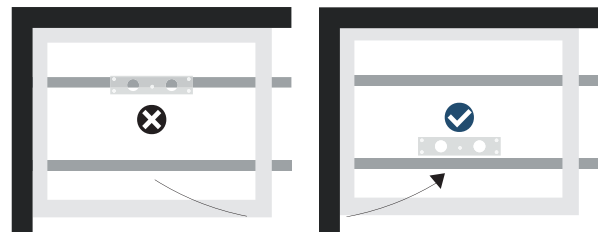

Where joists run parallel to the length of the tray and both holes are obstructed, simply turn the tray 180°. The unique offset position will ensure both will become free.