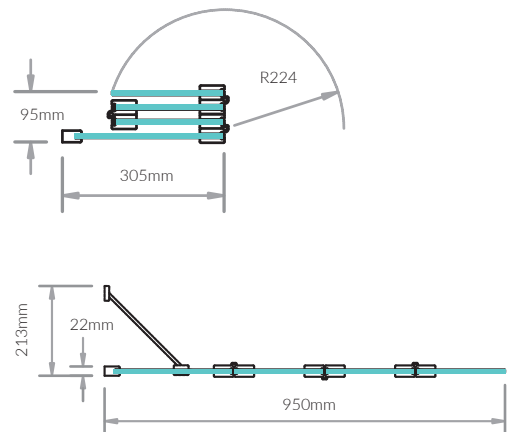

Overhead Diagram

Dimensions: H:1500mm x W:950mm