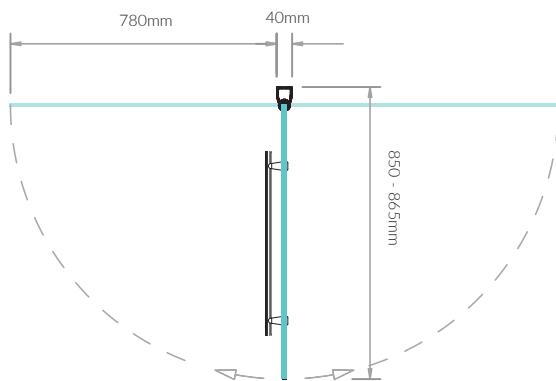

Overhead Diagram

Dimensions: H: 1500mm x W: 850mm