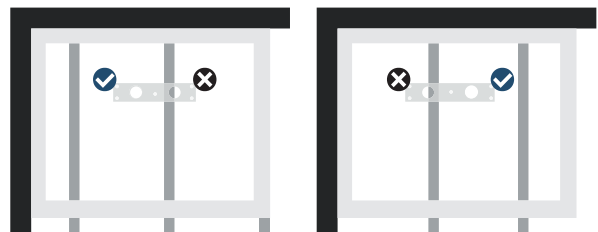

Where joists run parallel to the width of the tray, at least one hole will always be clear.