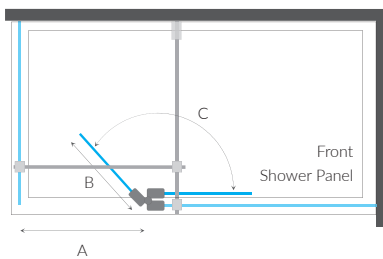

Fold-Away Hinged Deflector Panel:

Designed to fit neatly behind the front panel when not in use, the 300mm Fold-Away deflector panel stops at a 45° angle to the front panel when in use to provide the optimum protection from over-spray. Available in both 8 & 10mm glass thickness.

Suitable for use with flat panel enclosures and all ultimate fixing kits

A = Rec min access 500mm   B = 300mm
C = 135° rotation stops at optimum position for maximum overspray protection