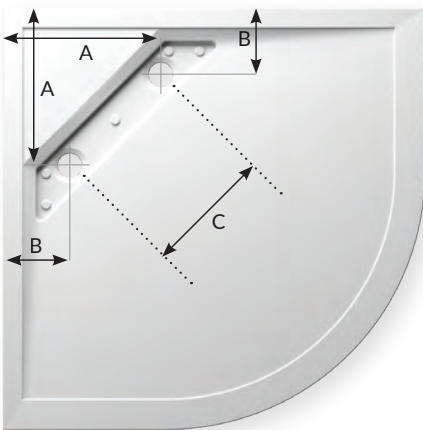

Quadrant & Full Curve shower trays

Position of waste holes in relation to the 90° angle corner.

All sizes: A - 336mm B - 142mm C - 275mm

Codes & Dimensions

Size (Length x Width)		Standard High Gloss Product Code	SR (Slip Resistant) Product Code	*Slate Effect Finish Product Code
800mm x 800mm	SQUARE	C2T80	C2T80SR	C2T80SL
900mm x 900mm		C2T90	C2T90SR	C2T90SL
900mm x 800mm	RECTANGULAR	C2T9080	C2T9080SR	C2T9080SL
1000mm x 800mm		C2T10080	C2T10080SR	C2T10080SL
1000mm x 900mm		C2T10090	C2T10090SR	C2T10090SL
1100mm x 800mm		C2T11080	C2T11080SR	C2T11080SL
1200mm x 800mm		C2T12080	C2T12080SR	C2T12080SL
1200mm x 900mm		C2T12090	C2T12090SR	C2T12090SL
1300mm x 800mm		C2T13080	C2T13080SR	C2T13080SL
1400mm x 700mm		C2T14070	C2T14070SR	C2T14070SL
1400mm x 800mm		C2T14080	C2T14080SR	C2T14080SL
1400mm x 900mm		C2T14090	C2T14090SR	C2T14090SL
1500mm x 700mm		C2T15070	C2T15070SR	C2T15070SL
1500mm x 800mm		C2T15080	C2T15080SR	C2T15080SL
1500mm x 900mm		C2T15090	C2T15090SR	C2T15090SL
1600mm x 700mm		C2T16070	C2T16070SR	C2T16070SL
1600mm x 800mm	C2T16080	C2T16080SR	C2T16080SL	
1600mm x 900mm	C2T16090	C2T16090SR	C2T16090SL	
1700mm x 700mm	C2T17070	C2T17070SR	C2T17070SL	
1700mm x 800mm	C2T17080	C2T17080SR	C2T17080SL	
1700mm x 900mm	C2T17090	C2T17090SR	C2T17090SL	
900mm x 900mm Quadrant	QUADRANT	C2T90Q	C2T90QSR	C2T90QSL
1000mm x 1000mm Quadrant		C2TQ100	C2TQ100SR	C2TQ100SL
Offset Quadrant 900mm x 800mm†	OFFSET QUADRANT	C2TQ9080	C2TQ9080SR	C2TQ9080SL
Offset Quadrant 1000mm x 800mm†		C2TQ10080	C2TQ10080SR	C2TQ10080SL
Offset Quadrant 1000mm x 900mm†		C2TQ1090	C2TQ1090SR	C2TQ1090SL
Offset Quadrant 1200mm x 800mm†		C2TQ1280	C2TQ1280SR	C2TQ1280SL
Offset Quadrant 1200mm x 900mm†		C2TQ12090	C2TQ12090SR	C2TQ12090SL

*When ordering grey slate effect add **GR** and white slate effect please add **WH** to the product codes

† Please add **RH** or **LH** to the product code to indicate left or right handing.