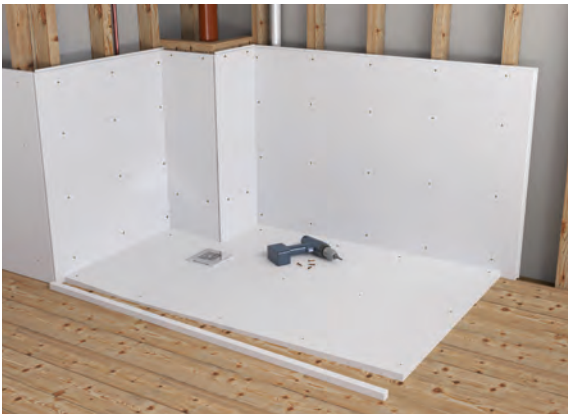

CORE COLLECTION

aqua4ma

Wall and floor panels

The aqua4ma range of wall and floor panels allow you to create a water tight space that meets your requirements. aqua4ma panels provide the versatility and peace of mind you're looking for.

aqua4ma panels are available in 4 thicknesses: 7mm, 15mm, 19mm (for use with aqua4ma linear only) and 25mm. With either two or three

aqua4ma 7mm panels

Perfect for creating a fully waterproof floor, aqua4ma 7mm panels can be used (on top of plywood as necessary) to create level access by raising the floor to the same level as the deck ready for tiling. The 7mm panels can also be affixed to solid walls to create watertight walls.

aqua4ma 15mm panels

The 15mm tongue and grooved panels can be screwed directly to battens in place of plasterboard and, as the material self seals around screws, no washers or additional sealing is necessary. The above illustration shows how the 15mm panels can be used to box in pipe work as necessary too.

aqua4ma 19mm panels

For use with the aqua4ma linear decks, the 19mm panels can be used to create level access when using Aqua4ma linear. The panels are the same depth as the deck allowing you to extend the waterproof area quickly and easily, simply bond the joins with aqua4ma solvent weld for a fully watertight floor.

panels in a pack (with the exception of 25mm which are available in either singles or a two pack), the panels measure 1200 x 800mm providing a square metre of coverage. As with aqua4ma shower decks the shower panels are easily trimmable and can be fitted to either floor or walls using either screws or flexible tile adhesive as appropriate.