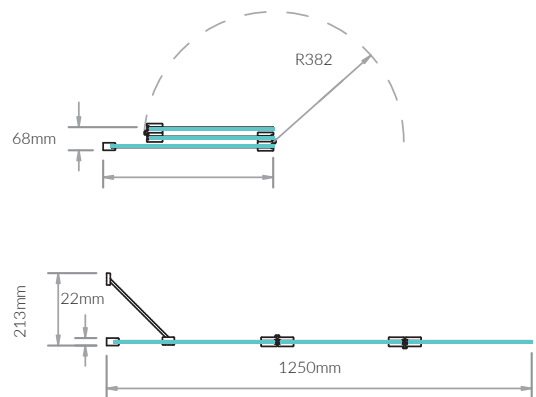

All **inspire** multi-panel bath screens are handed, please specify left or right hand fixing when ordering.

**Overhead Diagram**

**Dimensions:** H: 1500mm x W: 1250mm

CORE COLLECTION