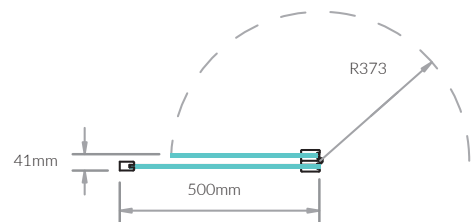

Overhead Diagram

Dimensions: H: 1500mm x W: 875mm