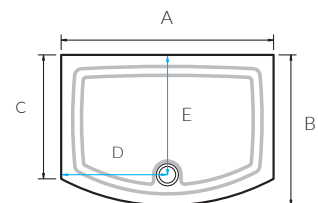

Overhead Diagrams

Kudos Concept Bow Fronted shower trays

Manufactured from an Acrylic capped ABS skin with a structured resin bonded stone filler. All sizes are available in a high gloss finish or with the new Kudos SR slip resistant matt finish.