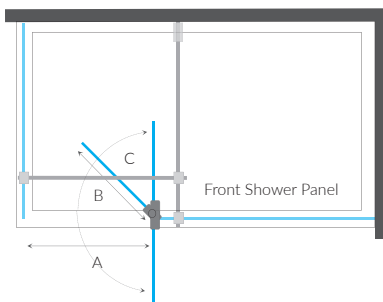

Hinged Deflector Panel:

Available in 300 and 400mm widths in both 8 & 10mm glass thickness, the hinged deflector rotates through 180° for easy access. Featuring heavy duty hinges with crystal clear seals for minimalist appearance. Available in both 8 & 10mm glass thickness and featuring heavy duty hinges and crystal clear vertical seal.

Suitable for use with flat and curved panel enclosures and all ultimate fixing kits

A = Rec min access 500mm   B = 300mm or 400mm   C = 180° rotation for easy access