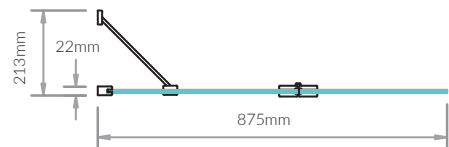

Overhead Diagram

Dimensions: H: 1500mm x W: 875mm