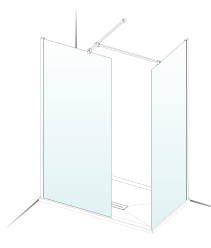

Corner

- 1 x Glass Panel (Front)
- 1 x Glass Panel (Side)
- 2 x Wall Posts
- 1 x Front Panel Fixing Kit*
- 1 x Side Panel Fixing Kit*
- **Standard, Ceiling or Angled*