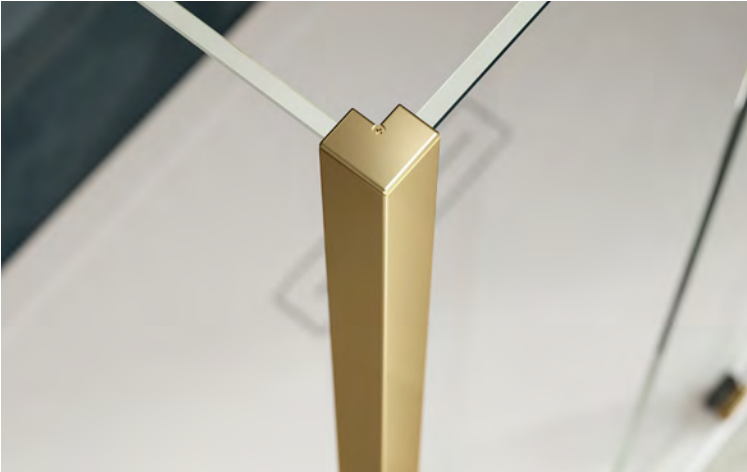

## Mirrored décor panel

Brushed brass interconnector and mirrored décor panel

Part of the ultimate 10mm collection, the mirrored décor panel is a great way of incorporating a full length mirror into your design. Creating the illusion of space whilst being practical.

### Features & Benefits:

- + Compatible with 10mm ultimate panels
- + 1985mm high (including fittings)
- + 400mm wide
- + Lifeshield protection for easy cleaning
- + Lifetime Guarantee

ultimate 10mm walk-in wetroom panel with 400mm mirrored décor panel, brushed brass wall post, front panel fixing kit and interconnector

# ultimate<sup>10</sup>

10mm glass to glass  
corner post

Brushed brass glass to glass corner post

The ultimate glass to glass corner post allows you to choose between either a minimalist approach (using the ultimate corner to corner seal) or a more traditional look and feel using the glass to glass corner post.