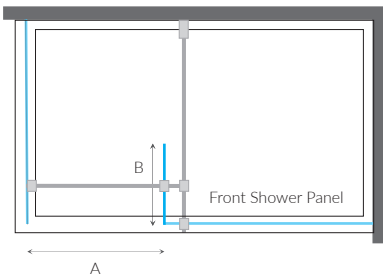

Ultimate deflector panels

Deflector Panels

Designed to contain the majority of over-spray and splashing within the showering area, Kudos ultimate deflector panels are available in four styles, each option is able to be retro-fitted and can be added at a later date if required.

Enjoy the pleasure and appearance of a walk-in shower even where space is at a premium. With the ability to fit a deflector panel it is now possible to create a functional and stunning enclosure even as small as 1200mm*.

Fixed Deflector Panel:

Supplied with fixings to connect to standard fixing kit recess or corner. This 255mm fixed deflector panel provides a 90° angled barrier to prevent splashing outside of the showering area.

Not suitable for use with angled or ceiling fixing kit. Not for use with curved panels

A = Rec min access 500mm   B = 265mm