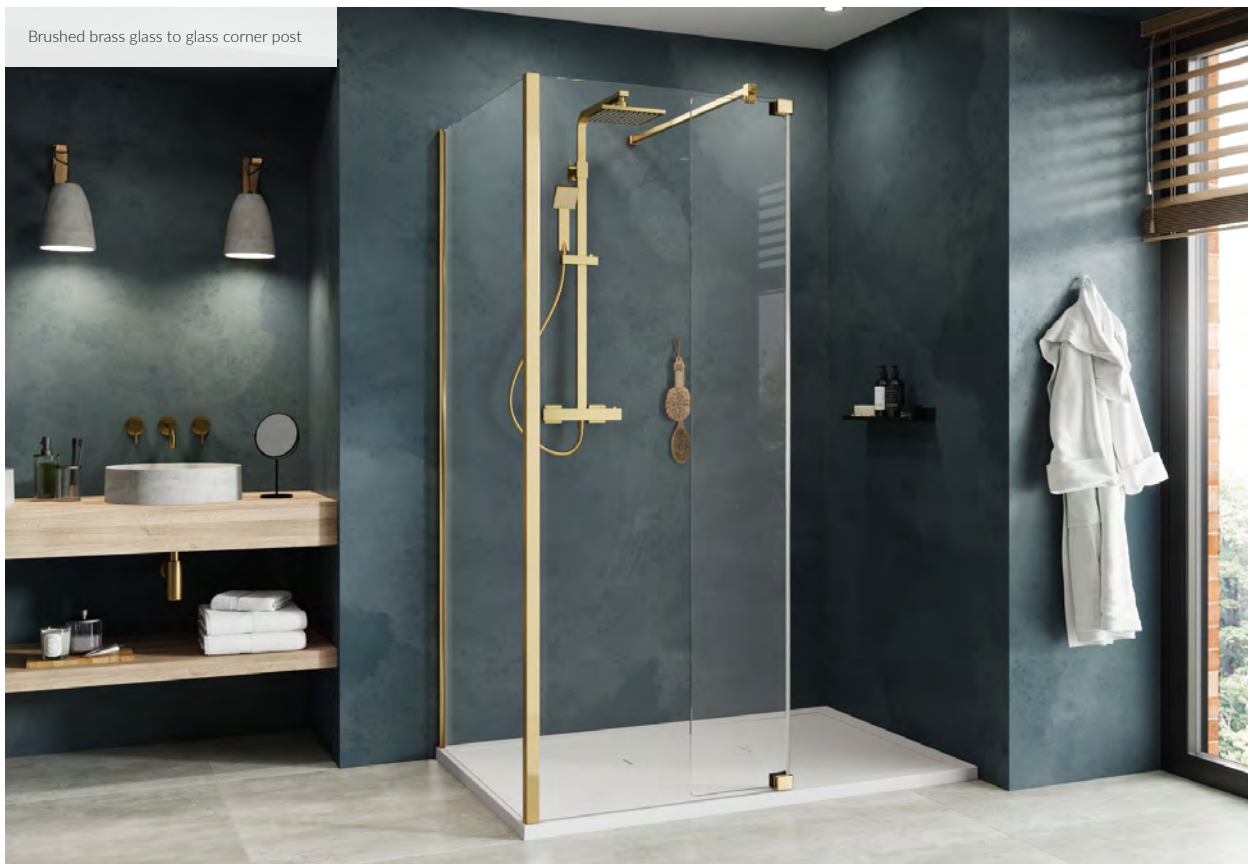

### Features & Benefits:

- + Compatible with 10mm ultimate panels
- + 1985mm high (including fittings)
- + 400mm wide
- + Lifeshield protection for easy cleaning
- + Lifetime Guarantee

ultimate 10mm walk-in wetroom panel with 400mm mirrored décor panel, brushed brass wall post, front panel fixing kit and interconnector

# ultimate<sup>10</sup>

10mm glass to glass  
corner post

Brushed brass glass to glass corner post

The ultimate glass to glass corner post allows you to choose between either a minimalist approach (using the ultimate corner to corner seal) or a more traditional look and feel using the glass to glass corner post.

**Features & Benefits:**

- + To be used with ultimate 10mm wet room panels
- + 1985mm high (including fittings)
- + Available in 8 colour finishes
- + Lifetime Guarantee
- + Made In Britain

Brushed brass glass to glass corner post