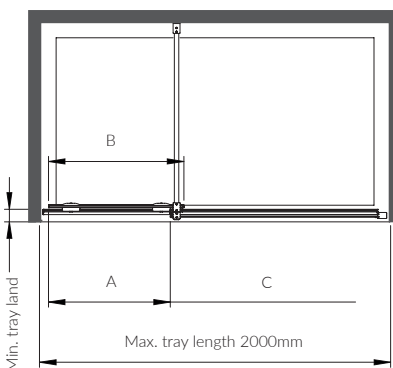

Roller Deflector Panel:

Designed to fit neatly behind the front panel when not in use, the ultimate roller deflector provides maximum coverage to minimise overspray from your walk-in enclosure. The integrated, full length, threshold strip provides further protection. Available in both 8mm and 10mm glass thicknesses.

Suitable for use only with flat panel enclosures and the ultimate front panel fixing kit.

A = Rec min access 500mm   B = 300mm
C = Adjustable stops allow for max 485mm overhang

Note: All ultimate Hinged Deflector Panels are handed please suffix codes with LH or RH.

All illustrations show Right Hand option.

*Please note that whilst deflector panels will contain a significant amount of overspray they are not intended to be watertight so some water may leave the showering area (particularly with smaller configurations).