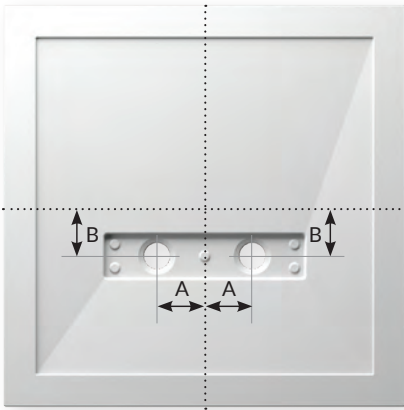

Waste locations codes and dimensions.

Waste Locations

Square & Rectangular shower trays

Position of waste holes relative to the centre of each tray. **All sizes: A - 95mm B - 100mm**