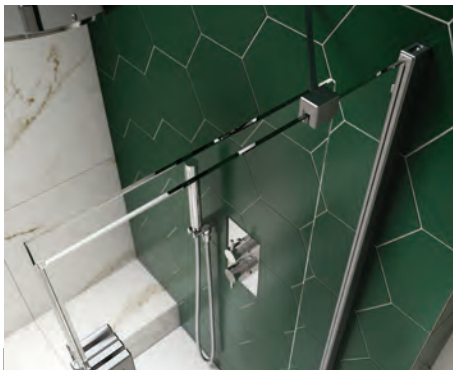

## Two panel in-fold screens

Chrome right hand two panel in-fold bathscreen

Kudos Two Panel In-Fold Screens feature a 500mm fixed panel that is permanently fixed to the bath and a smaller 375mm in-folding panel which sits behind the fixed panel when not in use, allowing easy access to the bath.

When in use the two panels provide a generous 875mm showering area. High quality Click-to-Lock hinges secure the screen so it is positioned along the inner edge of the bath.

**Features & Benefits:**

- + 6mm or 8mm glass options
- + Optional towel rail
- + Click-to-Lock hinges
- + SmartSeal technology
- + Lifetime Guarantee
- + Toughened safety glass with Lifeshield™ protection
- + Adjustment for out of true walls
- + Made In Britain