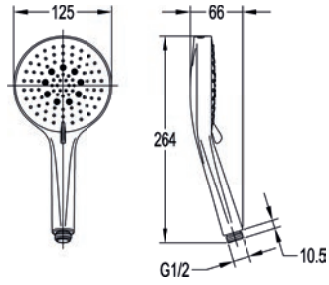

5-function ABS handshower

Diamond Chrome KI578

£33