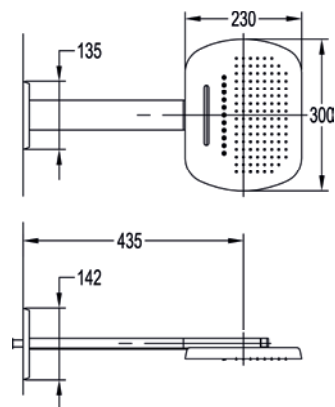

Design 3-function rainshower, rainstream & waterfall

High pressure >1.0
Air-Mix rainshower with rainstream & waterfall functions

Diamond Chrome   KI012A   £1065