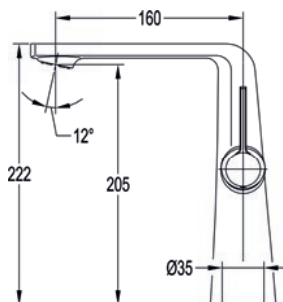

222mm single lever basin mixer

Medium pressure >0.5
Includes universal clicker waste

	Diamond Chrome	FNTBAS	£405