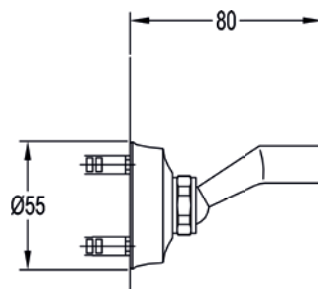

Liberty swivel handset holder

	Diamond Chrome	FVKI117	£26
	Brushed Nickel	FVKI117-BN	£37
	Oil Rubbed Bronze	FVKI117-ORB	£37
	Brushed Brass	FVKI117-BRB	£37