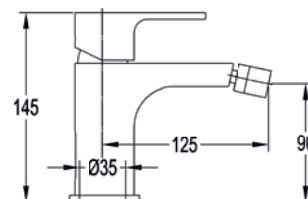

Single lever bidet mixer

Medium pressure >0.5
Includes universal clicker waste

	Diamond Chrome	SMBID	£240