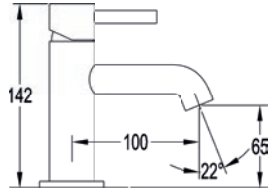

Slim 142mm single lever basin mixer

Low pressure >0.2

Diamond Chrome includes universal clicker waste, colour matched wastes sold separately (page 304)

	Diamond Chrome	LVBAS	£157
	Brushed Nickel	BN-LVBAS	£215
	Gun Metal	GM-LVBAS	£215
	Matt Black	MB-LVBAS	£215
	Brushed Brass	BRB-LVBAS	£215