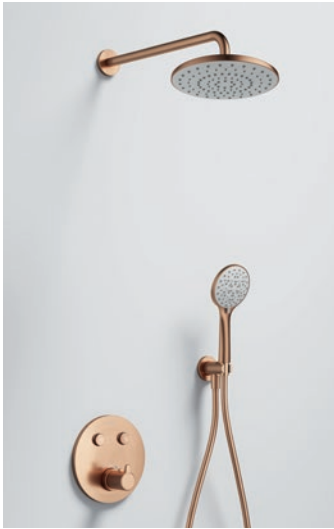

Round shower pack with ABS rainshower and handshower kit

High pressure >1.0
225mm ABS rainshower
5-function handshower
Includes GOBOX-UNI
Not compatible with a positive head pump
Interchangeable insert: IND-5 (page 54)

	Diamond Chrome	MLGC2PK1-RO	£986
	Gun Metal	GM-MLGC2PK1-RO	£1264
	Matt Black	MB-MLGC2PK1-RO	£1264
	Brushed Bronze	BRO-MLGC2PK1-RO	£1264
	Brushed Brass	BRB-MLGC2PK1-RO	£1264