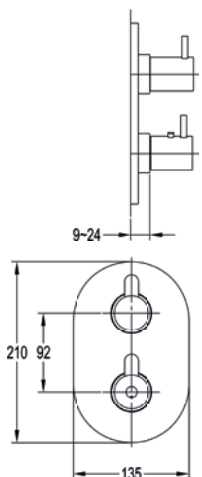

Smart round GoTurn® finishing set

Thermostatic anti-scald
Suitable for 1, 2 or 3 outlets
Requires SmartBOX - SMBOX-UNI

	Diamond Chrome	SM-TRIM	£192
	Gun Metal	GM-SM-TRIM	£362
	Matt Black	MB-SM-TRIM	£362
	Brushed Brass	BRB-SM-TRIM	£362