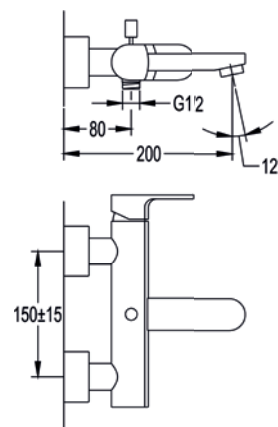

Concealed 2-outlet manual mixer

Medium pressure >0.5
Includes easyfit SmartBOX

Diamond Chrome SSMHVO/DIV £263

Concealed single outlet manual mixer

Low pressure >0.2

Diamond Chrome SSMHVO £300

Wall mounted bath and shower mixer