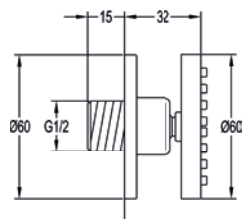

£35

Design round body jet

Low pressure >0.2

Diamond Chrome KI027

£56

Slide Rails & Hoses

Easy adjustment for a fully flexible showering experience.

Our slide rails allow smooth, precise adjustment of handshowers for a fully flexible showering experience. They are available with or without wall outlets, in round or square wall plates, and seven colour finishes. Hoses come in smooth and double lock options, delivering practical performance with a sleek, modern look for any bathroom.