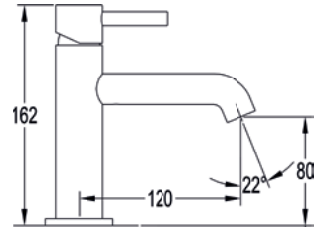

Slim 162mm single lever basin mixer

Medium pressure >0.5

Diamond Chrome includes universal clicker waste, colour matched wastes sold separately (page 304)

	Diamond Chrome	LVBAS-20	£195
	Brushed Nickel	BN-LVBAS-20	£270
	Gun Metal	GM-LVBAS-20	£270
	Matt Black	MB-LVBAS-20	£270
	Brushed Brass	BRB-LVBAS-20	£270
	Brushed Gold	BG-LVBAS-20	£270