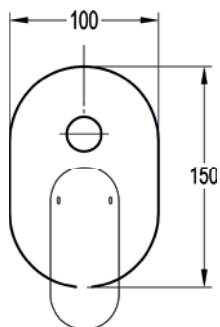

Medium pressure >0.5
Includes easyfit SmartBOX

Diamond Chrome LVSHVO/DIV

£195

Levo concealed single outlet manual mixer

Low pressure >0.2

Diamond Chrome LVSHVO

£152

Smart concealed 2-outlet manual mixer