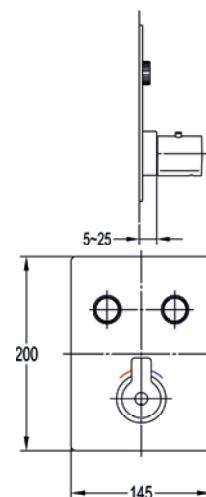

Spring square 2-outlet GoClick® finishing set

Thermostatic anti-scald
GoClick® flow control
Requires GoBOX - GOBOX-UNI
Not compatible with a positive head pump

	Diamond Chrome	SRGO-2	£390