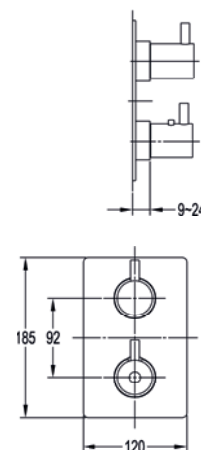

Levo square GoTurn® finishing set

Thermostatic anti-scald
Suitable for 1, 2 or 3 outlets
Requires SmartBOX - SMBOX-UNI

	Diamond Chrome	LV-TRIM-SQ	£192
	Brushed Nickel	BN-LVTRIM-SQ	£362
	Gun Metal	GM-LVTRIM-SQ	£362
	Matt Black	MB-LVTRIM-SQ	£362
	Brushed Brass	BRB-LVTRIM-SQ	£362
	Brushed Gold	BG-LVTRIM-SQ	£362