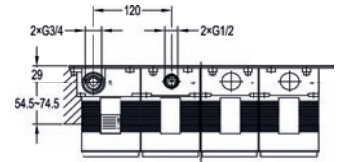

GoSlide® landscape 2-outlet valve with integrated handshower kit

Medium pressure >0.5
 Thermostatic anti-scald
 Requires SmartBOX - SMBOX2HL

	Diamond Chrome	GSL2KIT	£499
	Brushed Nickel	BN-GSL2KIT	£649
	Matt Black	MB-GSL2KIT	£649
	Brushed Bronze	BRO-GSL2KIT	£649
	Brushed Brass	BRB-GSL2KIT	£649