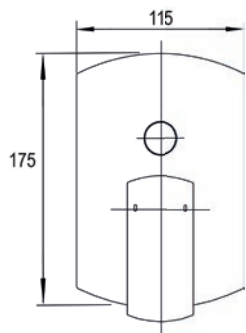

Medium pressure >0.5
Includes easyfit SmartBOX

Diamond Chrome SSMHVO/DIV

£263

Smart concealed single outlet manual mixer

Low pressure >0.2

Diamond Chrome SSMHVO

£300

Dekka concealed 2-outlet manual mixer