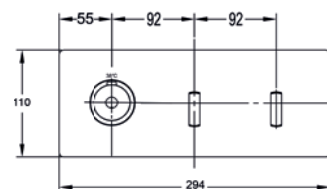

GoSlide® 2-outlet landscape finishing set

Medium pressure >0.5
Thermostatic anti-scald
Requires SmartBOX - SMBOX-2WL

	Diamond Chrome	GSL2-TRIM	£410
	Brushed Nickel	BN-GSL2-TRIM	£560
	Gun Metal	GM-GSL2-TRIM	£560
	Matt Black	MB-GSL2-TRIM	£560
	Brushed Bronze	BRO-GSL2-TRIM	£560
	Brushed Brass	BRB-GSL2-TRIM	£560