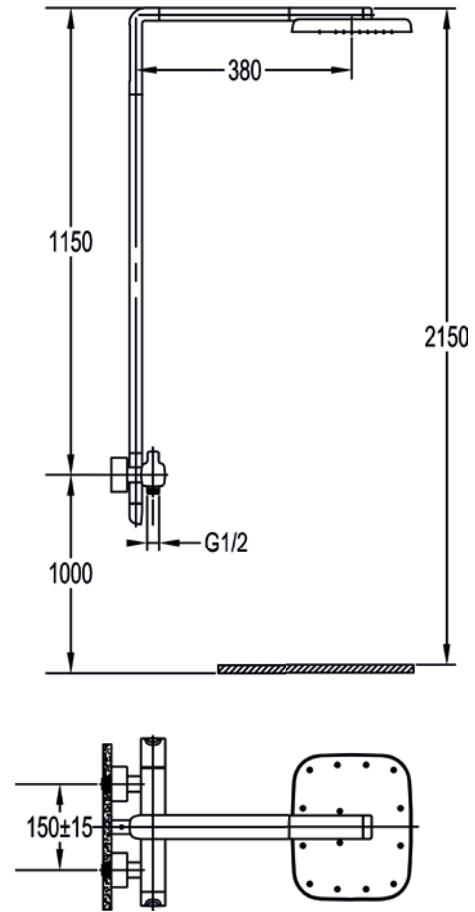

Medium pressure >0.5
 60mm x 60mm baseplates
 1.8m pull out hose

Diamond Chrome UR4HBSM £550

Floor standing bath and shower mixer

High pressure >1.0
 Includes easyfit SmartBOX

Diamond Chrome URFMBSM £1500