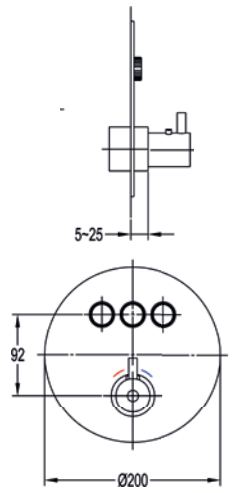

Round 3-outlet GoClick® finishing set

Thermostatic anti-scald
GoClick® flow control
Requires GoBOX - GOBOX-UNI
Not compatible with a positive head pump

	Diamond Chrome	LVGO-3-RO	£425