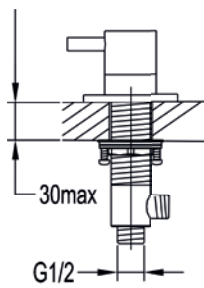

Deck Mounted Shut Off Valves

Reliable control at your fingertips.

Deck mounted shut off valves provide simple, dependable isolation of water supply where control and serviceability are key. Designed for durability and smooth operation, they allow individual outlets to be isolated quickly and efficiently. High quality internal components ensure long-lasting performance, while sleek and premium finishes integrate seamlessly into luxury bathroom layouts.

Levo deck mounted hot shut off valve

Low pressure >0.2

Diamond Chrome LVDMH £98

Levo deck mounted cold shut off valve

Low pressure >0.2

Diamond Chrome LVDMC £98