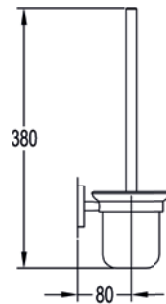

Diamond Chrome	CO8906-9	£27
	Brushed Nickel	BN-CO8906-9	£54
	Gun Metal	GM-CO8906-9	£54
	Matt Black	MB-CO8906-9	£54
	Brushed Bronze	BRO-CO8906-9	£54
	Brushed Brass	BRB-CO8906-9	£54
	Brushed Gold	BG-CO8906-9	£54

Coco toilet brush & holder