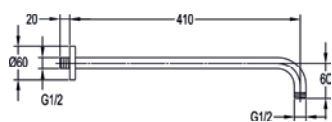

400mm round brass shower arm

	Diamond Chrome	KILVSA	£78
	Brushed Nickel	BN-KILVSA	£108
	Gun Metal	GM-KILVSA	£108
	Matt Black	MB-KILVSA	£108
	Brushed Bronze	BRO-KILVSA	£108
	Brushed Brass	BRB-KILVSA	£108
	Brushed Gold	BG-KILVSA	£108