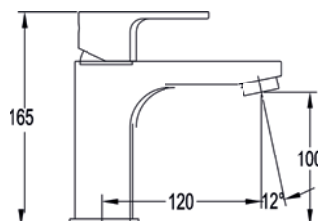

165mm single lever basin mixer

Low pressure >0.2
Diamond Chrome includes universal clicker waste, colour matched wastes sold separately.

	Diamond Chrome	SMBAS	£240
	Gun Metal	GM-SMBAS	£295
	Matt Black	MB-SMBAS	£295
	Brushed Brass	BRB-SMBAS	£295