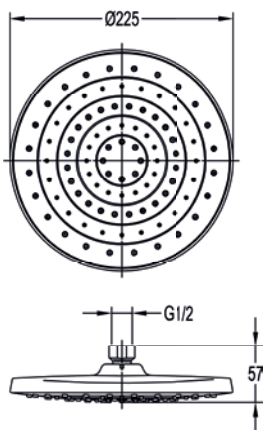

ABS Rainshowers

Luxury and practicality in every shower.

Our 225mm round ABS rainshower delivers wide, indulgent coverage while combining effortless style and practicality. The sleek, easy to clean design ensures low maintenance performance, and with six contemporary finishes available, it's simple to complement any bathroom aesthetic.

Design 225mm ABS rainshower