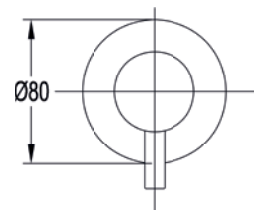

Levo wall mounted cold shut off valve

Low pressure >0.2

	Diamond Chrome	LWWMCONCW	£65
	Brushed Nickel	BN-LWWMCONCW	£140
	Matt Black	MB-LWWMCONCW	£140
	Brushed Gold	BG-LWWMCONCW	£140