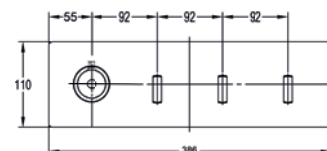

GoSlide® 3-outlet landscape finishing set

Medium pressure >0.5
Thermostatic anti-scald
Requires SmartBOX - SMBOX-3WL

	Diamond Chrome	GSL3-TRIM	£490
	Brushed Nickel	BN-GSL3-TRIM	£670
	Gun Metal	GM-GSL3-TRIM	£670
	Matt Black	MB-GSL3-TRIM	£670
	Brushed Bronze	BRO-GSL3-TRIM	£670
	Brushed Brass	BRB-GSL3-TRIM	£670