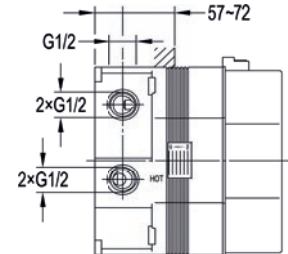

	Diamond Chrome	LI-TRIM	£192
	Brushed Nickel	BN-LITRIM	£362
	Oil Rubbed Bronze	ORB-LITRIM	£362
	Brushed Brass	BRB-LITRIM	£362

SuperSlim thermostatic 1, 2, 3 outlet SlimBOX

Medium pressure >0.5
SuperSlim 57mm installation depth
Requires finishing set