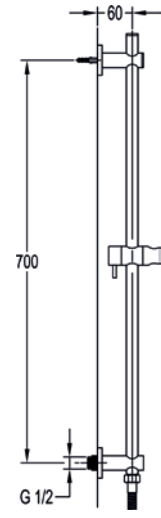

Round slide rail with integral wall outlet

Includes wall outlet

	Diamond Chrome	LVSSWO	£152
	Gun Metal	GM-LVSSWO	£230
	Matt Black	MB-LVSSWO	£230
	Brushed Bronze	BRO-LVSSWO	£230
	Brushed Brass	BRB-LVSSWO	£230