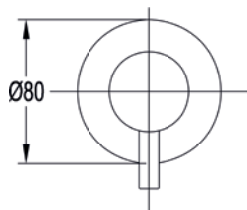

 Diamond Chrome DEDMH £104

Dekka deck mounted cold shut off valve

Low pressure >0.2

 Diamond Chrome DEDMC £104

Wall Mounted Shut Off Valves

Seamless isolation for every outlet.

Wall mounted shut off valves offer straightforward, reliable control of the water supply, making maintenance and service effortless. Built for durability and ease of use, they allow individual outlets to be isolated efficiently. With premium finishes and refined designs, they combine functional performance with a sophisticated aesthetic for high-end bathroom installations.