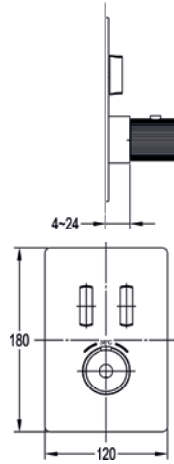

GoSlide® mini 2-outlet finishing set

Medium pressure >0.5
Thermostatic anti-scald
Requires GoBOX - GOBOX-MINI

	Diamond Chrome	GS2-TRIM	£340
	Brushed Nickel	BN-GS2-TRIM	£510
	Matt Black	MB-GS2-TRIM	£510
	Brushed Bronze	BRO-GS2-TRIM	£510
	Brushed Brass	BRB-GS2-TRIM	£510