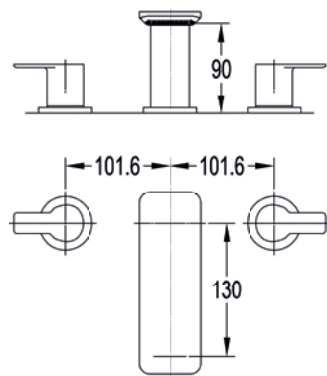

3-hole deck mounted basin mixer

High pressure >1.0
Includes universal clicker waste

Diamond Chrome SR3HBAS

£490