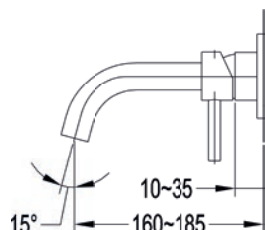

2-hole concealed basin/bath mixer finishing set

Medium pressure >0.5
Requires installation SmartBOX - BOX8286
Wastes sold separately (page 304)

	Diamond Chrome	LV2HBAS-TRIM	£99
	Brushed Nickel	BN-LV2HBAS-TRIM	£199
	Gun Metal	GM-LV2HBAS-TRIM	£199
	Matt Black	MB-LV2HBAS-TRIM	£199
	Brushed Brass	BRB-LV2HBAS-TRIM	£199
	Brushed Gold	BG-LV2HBAS-TRIM	£199