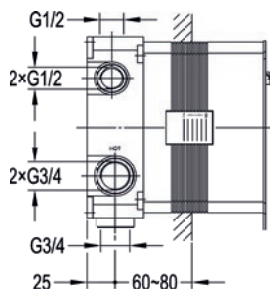

GoClick® thermostatic 2 or 3 outlet GoBOX

High pressure >1.0
Not compatible with a positive head pump
GoClick® flow control
Requires finishing set

GOBOX-UNI

£370