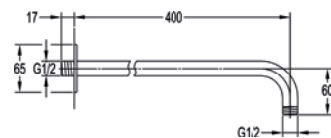

400mm square brass shower arm

	Diamond Chrome	KILVSA-SQ	£78
	Brushed Nickel	BN-KILVSA-SQ	£108
	Gun Metal	GM-KILVSA-SQ	£108
	Matt Black	MB-KILVSA-SQ	£108
	Brushed Bronze	BRO-KILVSA-SQ	£108
	Brushed Brass	BRB-KILVSA-SQ	£108