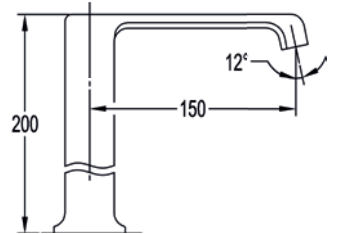

200mm single lever basin mixer

Medium pressure >0.5
Universal clicker waste sold separately

	Diamond Chrome	STRTBAS	£429
	Gun Metal	GM-STRTBAS	£499