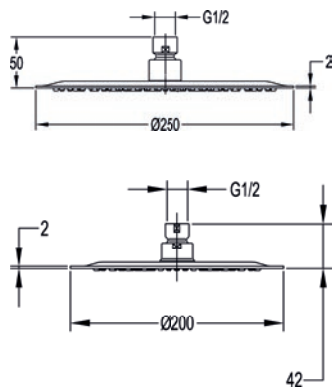

Slimline Rainshowers

Sleek design, exceptional flow.

Our ultra-slimline rainshowers are made from stainless steel and feature easy to clean nozzles that repel limescale, making maintenance effortless. Despite their slim profile, they deliver a powerful, consistent water flow for a luxurious shower experience every time.

Slimline 200mm round rainshower

Low pressure >0.2

Diamond Chrome   KI025

£135

Slimline 250mm round rainshower

Low pressure >0.2

Diamond Chrome   KI025A

£200