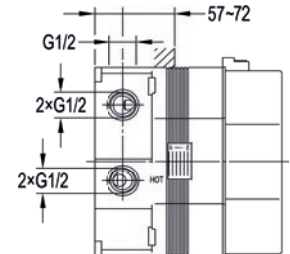

SuperSlim thermostatic 1, 2, 3 outlet SlimBOX

Medium pressure >0.5
SuperSlim 57mm installation depth
Requires finishing set

SMBOX-UNI

£418