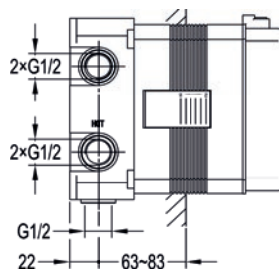

GoSlide® mini 2-outlet finishing set

Medium pressure >0.5
Thermostatic anti-scald
Requires GoBOX - GOBOX-MINI