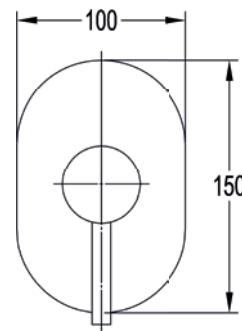

Concealed single outlet manual mixer

Low pressure >0.2

Diamond Chrome LVSHVO

£152