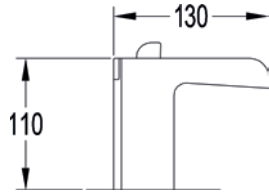

110mm single lever basin mixer

Medium pressure >0.5
Includes universal clicker waste

 Diamond Chrome CABAS

£378

170mm single lever basin mixer

Medium pressure >0.5
Includes universal clicker waste

 Diamond Chrome CAMBAS