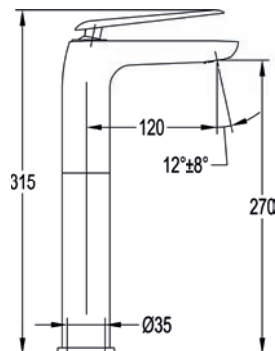

315mm single lever basin mixer

Medium pressure >0.5
Includes universal clicker waste

Diamond Chrome	ALTBAS	£405
Low pressure accessory kit	FLLPSPRAYAL	£25