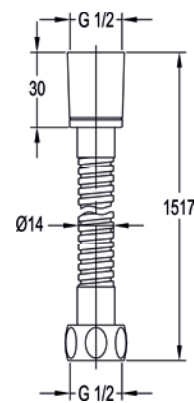

Double lock 1.5m shower hose

	Diamond Chrome	KI201D	£32
	Brushed Nickel	BN-KI201D	£52
	Gun Metal	GM-KI201D	£52
	Matt Black	MB-KI201D	£52
	Brushed Bronze	BRO-KI201D	£52
	Oil Rubbed Bronze	KI201D-ORB	£52
	Brushed Brass	BRB-KI201D	£52
	Brushed Gold	BG-KI201D	£52

	Diamond Chrome	KI200D	£27
	Brushed Nickel	BN-KI200D	£60
	Gun Metal	GM-KI200D	£60
	Matt Black	MB-KI200D	£60
	Brushed Bronze	BRO-KI200D	£60
	Oil Rubbed Bronze	KI200D-ORB	£60
	Brushed Brass	BRB-KI200D	£60
	Brushed Gold	BG-KI200D	£60