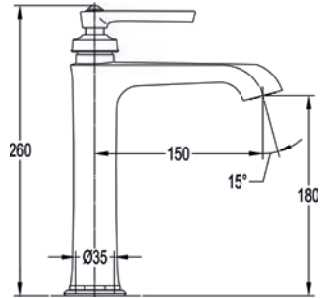

260mm single lever basin mixer

Medium pressure >0.5
Diamond Chrome includes universal clicker waste, colour matched wastes sold separately.

	Diamond Chrome	LITBAS	£455
	Brushed Nickel	LITBAS-BN	£524
	Oil Rubbed Bronze	LITBAS-ORB	£524
	Brushed Brass	LITBAS-BRB	£524
	Low pressure accessory kit	FLLPSPRAYAL	£25