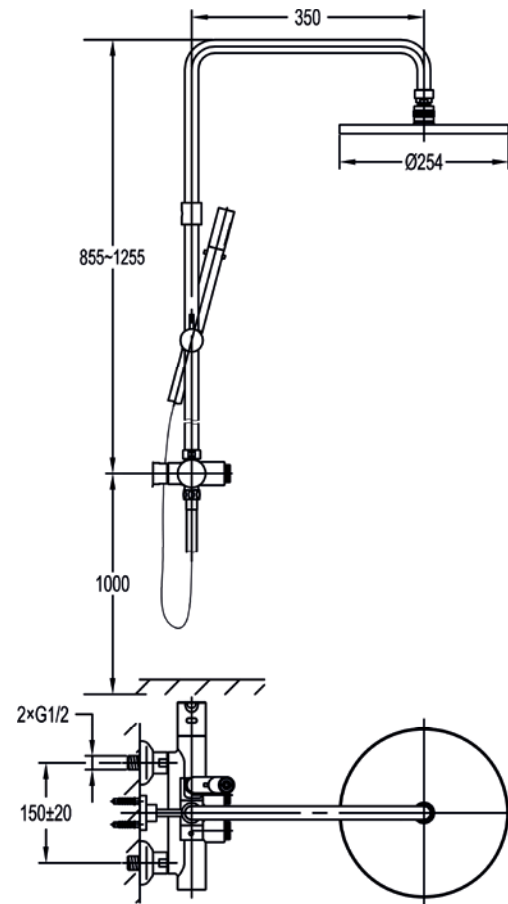

GoClick® 2-outlet thermostatic adjustable height shower column

High pressure >1.0

GoClick® technology

250mm Air-Mix rainshower

2-function pencil handshower

Not compatible with a positive head pump

Interchangeable insert: IND-3 (page 54)

	Diamond Chrome	MLTEXGO2-V	£1080
	Gun Metal	GM-MLTEXGO2-V	£1499
	Matt Black	MB-MLTEXGO2-V	£1499
	Brushed Bronze	BRO-MLTEXGO2-V	£1499
	Brushed Brass	BRB-MLTEXGO2-V	£1499
	Brushed Gold	BG-LVTEXGO2-V	£1499

Easy installation kit

Suitable for 15mm copper pipe installation

FL-EASYKIT £40