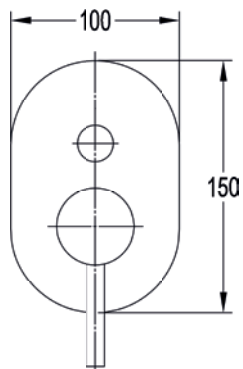

Levo concealed 2-outlet manual mixer

Medium pressure >0.5
Includes easyfit SmartBOX

Diamond Chrome LVSHVO/DIV

£195