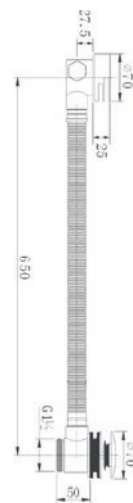

Diamond Chrome CABSPOUT £189

Bath overflow filler with clicker waste

Diamond Chrome	BF1865	£105
Brushed Nickel	BN-BF1865	£173
Gun Metal	GM-BF1865	£173
Matt Black	MB-BF1865	£173
Brushed Bronze	BRO-BF1865	£173
Oil Rubbed Bronze	BF1865-ORB	£173
Brushed Brass	BRB-BF1865	£173
Brushed Gold	BG-BF1865	£173