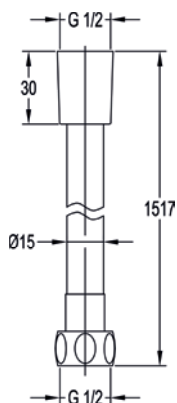

£35

Design round body jet

Low pressure >0.2

Diamond Chrome KI027

£56

Slide Rails & Hoses

Easy adjustment for a fully flexible showering experience.

Our slide rails allow smooth, precise adjustment of handshowers for a fully flexible showering experience. They are available with or without wall outlets, in round or square wall plates, and seven colour finishes. Hoses come in smooth and double lock options, delivering practical performance with a sleek, modern look for any bathroom.