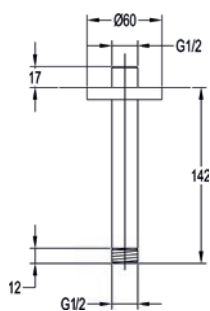

120mm round ceiling mounted shower arm

	Diamond Chrome	KI08	£45
	Brushed Nickel	BN-KI08	£70
	Gun Metal	GM-KI08	£70
	Matt Black	MB-KI08	£70
	Brushed Bronze	BRO-KI08	£70
	Brushed Brass	BRB-KI08	£70
	Brushed Gold	BG-KI08	£70