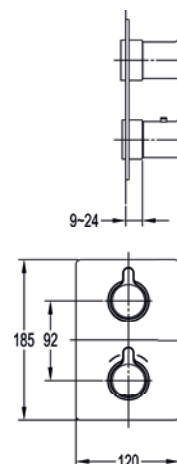

SMBOX-UNI

£418

Moonlight round GoTurn® finishing set

Thermostatic anti-scald
 Suitable for 1, 2 or 3 outlets
 Requires SmartBOX - SMBOX-UNI
 Interchangeable insert: IND-3 (page 54)

	Diamond Chrome	ML-TRIM/RO	£192
	Gun Metal	GM-ML-TRIM/RO	£362
	Matt Black	MB-ML-TRIM/RO	£362
	Brushed Bronze	BRO-ML-TRIM/RO	£362
	Brushed Brass	BRB-ML-TRIM/RO	£362