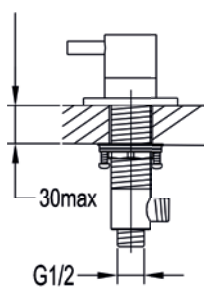

Deck mounted hot shut off valve

Low pressure >0.2

	Diamond Chrome	LVDMH	£98