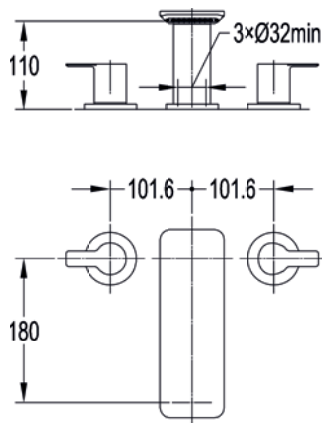

3-hole deck mounted bath filler

High pressure >1.0
65mm x 65mm baseplates
Swivel spout

Diamond Chrome SR3HBF £540