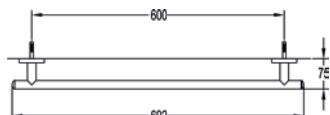

Coco 600mm single towel bar

Diamond Chrome CO8906-3

£84