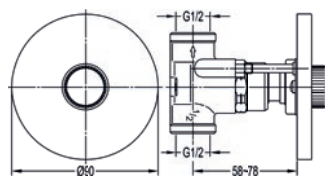

Round GoClick® concealed on/off valve with flow control

High pressure >1.0
Requires separate temperature control
Not compatible with a positive head pump

Diamond Chrome GOCSV-RO-V

£150