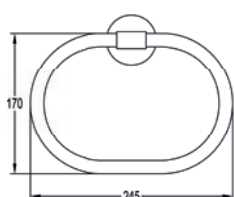

Coco Bathroom Accessories

Stylish, coordinated accessories for every bathroom.

The Coco bathroom accessories feature a sleek, round design that complements a wide range of bathroom styles. Available in seven colour finishes, they provide both practical functionality and a polished, coordinated look, making it easy to complete the overall aesthetic of your space.

Coco guest towel ring

	Diamond Chrome	CO8906-6	£63
	Brushed Nickel	BN-CO8906-6	£91
	Gun Metal	GM-CO8906-6	£91
	Matt Black	MB-CO8906-6	£91
	Brushed Bronze	BRO-CO8906-6	£91
	Brushed Brass	BRB-CO8906-6	£91
	Brushed Gold	BG-CO8906-6	£91