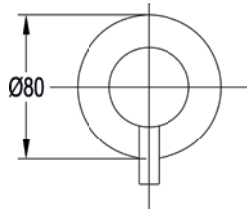

Round 200mm bath spout

Low pressure >0.2

Diamond Chrome	LVEXTSPOUT	£92
----------------	------------	-----

Wall mounted hot shut off valve

Low pressure >0.2

	Diamond Chrome	LWWMCONHW	£65
	Brushed Nickel	BN-LWWMCONHW	£140
	Matt Black	MB-LWWMCONHW	£140
	Brushed Gold	BG-LWWMCONHW	£140