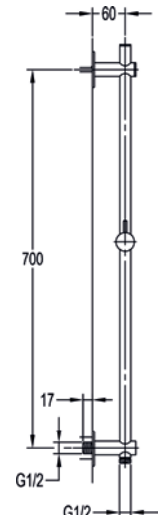

Square slide rail only

Excludes wall outlet

	Diamond Chrome	LVSS-SQ	£140
	Gun Metal	GM-LVSS-SQ	£220
	Matt Black	MB-LVSS-SQ	£220
	Brushed Bronze	BRO-LVSS-SQ	£220
	Brushed Brass	BRB-LVSS-SQ	£220

Square slide rail with integral wall outlet