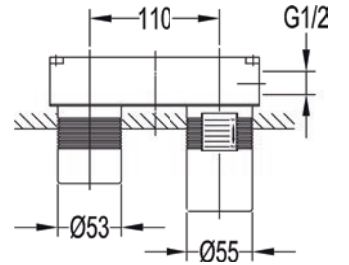

2-hole concealed basin/bath SmartBOX

Medium pressure >0.5
Requires finishing set

BOX8299 £152