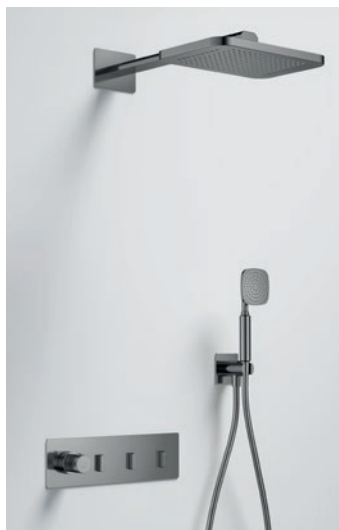

Shower pack with 2-function rainshower and handshower kit

High pressure >1.0
2-function Air-Mix rainshower
Pressure boost handshower
Includes SMBOX-3WL

	Diamond Chrome	STRGS3PK1	£2022
	Gun Metal	GM-STRGS3PK1	£2483