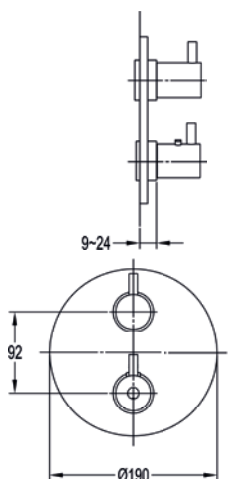

Levo round GoTurn® finishing set

Thermostatic anti-scald
Suitable for 1, 2 or 3 outlets
Requires SmartBOX - SMBOX-UNI

	Diamond Chrome	LV-TRIM-RO	£192
	Brushed Nickel	BN-LVTRIM-RO	£362
	Gun Metal	GM-LVTRIM-RO	£362
	Matt Black	MB-LVTRIM-RO	£362
	Brushed Brass	BRB-LVTRIM-RO	£362
	Brushed Gold	BG-LVTRIM-RO	£362