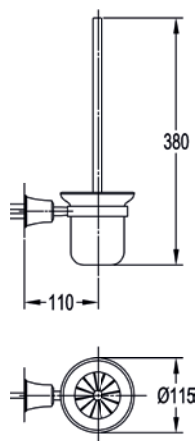

Liberty toilet brush & holder

	Diamond Chrome	LI8990	£99
	Brushed Nickel	LI8990-BN	£119
	Oil Rubbed Bronze	LI8990-ORB	£119
	Brushed Brass	LI8990-BRB	£119