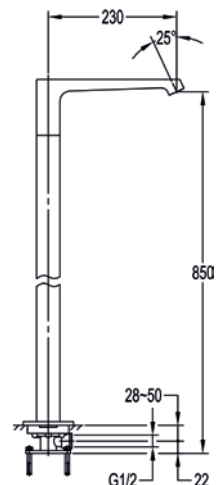

Floor standing bath spout

Medium pressure >0.5
Includes easyfit SmartBOX

	Diamond Chrome	ASFMSPOUT	£799
	Brushed Nickel	BN-ASFMSPOUT	£949
	Matt Black	MB-ASFMSPOUT	£949
	Brushed Bronze	BRO-ASFMSPOUT	£949
	Brushed Brass	BRB-ASFMSPOUT	£949