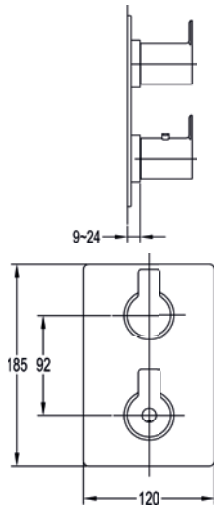

GoTurn® finishing set

Thermostatic anti-scald
Suitable for 1, 2 or 3 outlets
Requires SmartBOX - SMBOX-UNI

Diamond Chrome SR-TRIM

£192