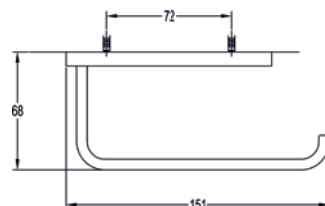

Sofija toilet roll holder

	Diamond Chrome	SO8921	£52
	Gun Metal	GM-SO8921	£69
	Matt Black	MB-SO8921	£69
	Brushed Brass	BRB-SO8921	£69