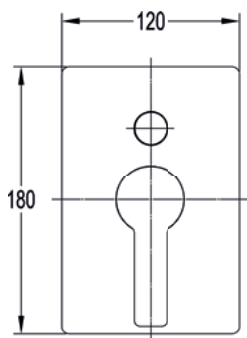

Spring concealed 2-outlet manual mixer

High pressure >1.0
Includes easyfit SmartBOX

Diamond Chrome SRSHVODIV £245