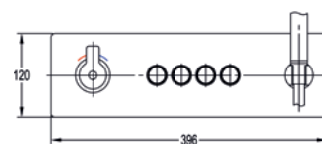

Diamond Chrome SRTHGO3-V

£1026

Concealed thermostatic landscape 4-outlet GoClick® valve

High pressure >1.0
 Integral handshower
 Includes easyfit SmartBOX
 Not compatible with a positive head pump

Diamond Chrome SRTHGO4-V