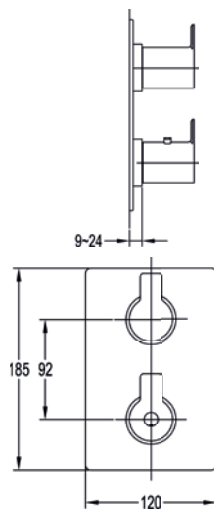

Spring GoTurn® finishing set

Thermostatic anti-scald
Suitable for 1, 2 or 3 outlets
Requires SmartBOX - SMBOX-UNI

Diamond Chrome SR-TRIM

£192