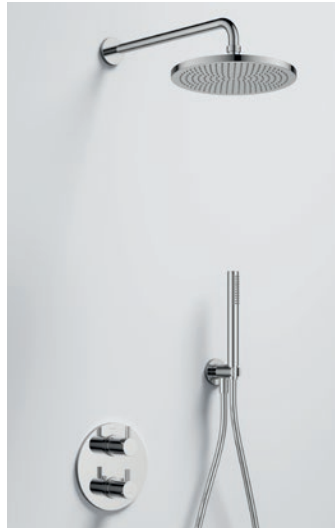

	Diamond Chrome	LVGT2PK1-RO	£836
	Brushed Nickel	BN-LVGT2PK1-RO	£1134
	Gun Metal	GM-LVGT2PK1-RO	£1134
	Matt Black	MB-LVGT2PK1-RO	£1134
	Brushed Brass	BRB-LVGT2PK1-RO	£1134

Round shower pack with Air-Mix rainshower and handshower kit