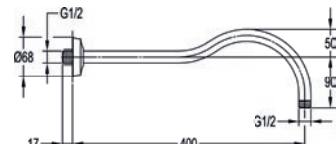

Liberty brass wall mounted shower arm

	Diamond Chrome	KILISA	£127
	Brushed Nickel	KILISA-BN	£150
	Oil Rubbed Bronze	KILISA-ORB	£150
	Brushed Brass	KILISA-BRB	£150