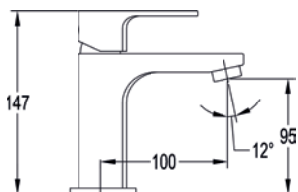

147mm single lever basin mixer

Medium pressure >0.5
Diamond Chrome includes universal clicker waste, colour matched wastes sold separately.

	Diamond Chrome	SMSBAS	£184
	Gun Metal	GM-SMSBAS	£230
	Matt Black	MB-SMSBAS	£230
	Brushed Brass	BRB-SMSBAS	£230

Low pressure accessory kit   FLLPSPRAYJR   £15