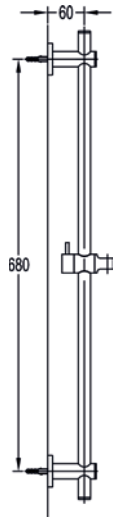

Round slide rail only

Excludes wall outlet

	Diamond Chrome	LVSS	£140
	Brushed Nickel	BN-LVSS	£220
	Gun Metal	GM-LVSS	£220
	Matt Black	MB-LVSS	£220
	Brushed Bronze	BRO-LVSS	£220
	Brushed Brass	BRB-LVSS	£220
	Brushed Gold	BG-LVSS	£220