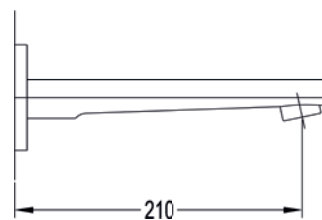

Diamond Chrome DEDMH

£104

Deck mounted cold shut off valve

Low pressure >0.2

Diamond Chrome DEDMC

£104

Wall mounted bath spout

Low pressure >0.2