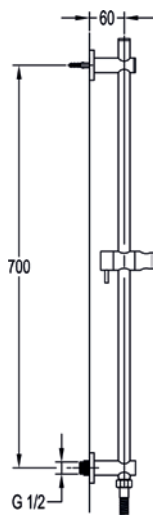

Round slide rail with integral wall outlet and handshower kit

Includes wall outlet
5-function handshower
1.5m smooth hose

	Diamond Chrome	LVSRWO-RO	£211
	Gun Metal	GM-LVSRWO-RO	£327
	Matt Black	MB-LVSRWO-RO	£327
	Brushed Bronze	BRO-LVSRWO-RO	£327
	Brushed Brass	BRB-LVSRWO-RO	£327