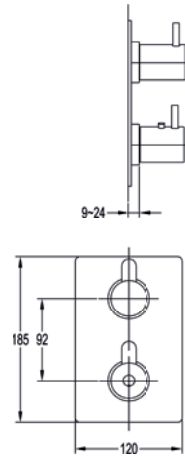

Square GoTurn® finishing set

Thermostatic anti-scald
Suitable for 1, 2 or 3 outlets
Requires SmartBOX - SMBOX-UNI

	Diamond Chrome	ES-TRIM	£192
	Gun Metal	GM-ES-TRIM	£362
	Matt Black	MB-ES-TRIM	£362
	Brushed Brass	BRB-ES-TRIM	£362