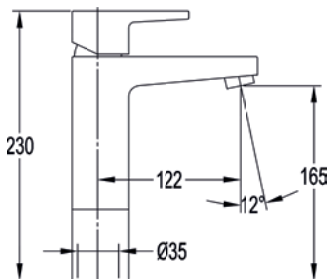

230mm single lever basin mixer

Medium pressure >0.5
Includes universal clicker waste

	Diamond Chrome	DEMBAS	£350
	Low pressure accessory kit	FLLPSPRAYSTD	£15