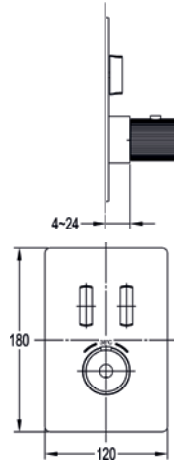

GoSlide® mini 2-outlet finishing set

Medium pressure >0.5
Thermostatic anti-scald
Requires GoBOX - GOBOX-MINI

	Diamond Chrome	GS2-TRIM	£340
	Gun Metal	GM-GS2-TRIM	£510