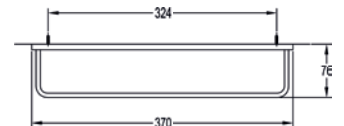

£77

Sofija 360mm single towel bar

Diamond Chrome SO8912A

£77

Sofija 600mm single towel bar

Diamond Chrome SO8912

£113

Sofija 600mm triple towel shelf