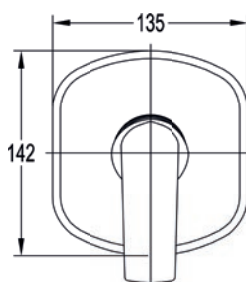

Medium pressure >0.5
Includes easyfit SmartBOX

Diamond Chrome DESHVO/DIV £243

Dekka concealed single outlet manual mixer

Low pressure >0.2

Diamond Chrome DESHVO £196

Fusion concealed single outlet manual mixer