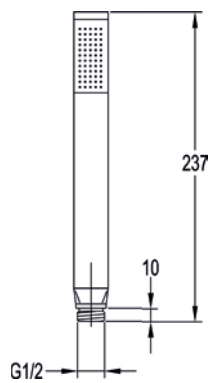

Diamond Chrome	KI576	£60
	Brushed Nickel	BN-KI576	£85
	Gun Metal	GM-KI576	£85
	Matt Black	MB-KI576	£85
	Brushed Bronze	BRO-KI576	£85
	Brushed Brass	BRB-KI576	£85

Square single function brass handshower

	Diamond Chrome	FVKI035	£54