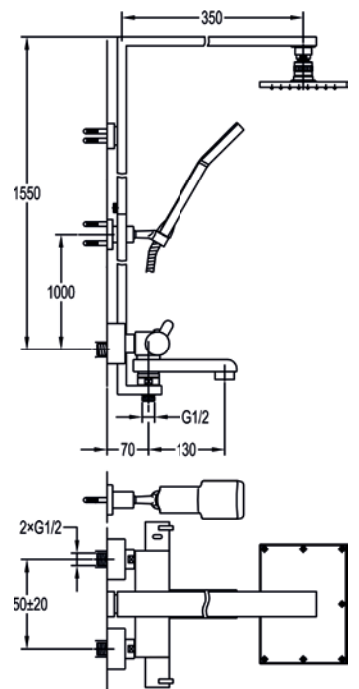

Essence exposed manual shower column

High pressure >1.0
 145mm x 200mm solid brass rainshower
 Includes shower set with 1.5m hose

Diamond Chrome ESMHVRR

£1140

Essence exposed thermostatic shower column

High pressure >1.0
 Swivel spout divert
 145mm x 200mm solid brass rainshower
 Includes shower set with 1.5m hose