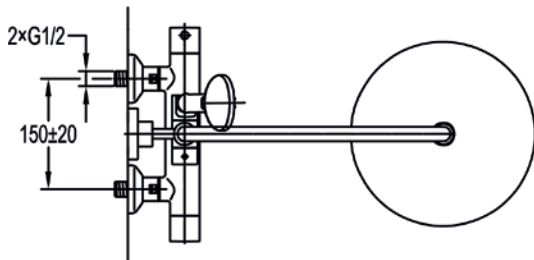

Thermostatic 2-outlet adjustable height shower column

Medium pressure >0.5
225mm ABS rainshower
5-function ABS handshower

	Diamond Chrome	EXPSKIT	£610
	Brushed Nickel	BN-EXPSKIT	£820
	Gun Metal	GM-EXPSKIT	£820
	Matt Black	MB-EXPSKIT	£820
	Brushed Brass	BRB-EXPSKIT	£820

Easy installation kit

Suitable for 15mm copper pipe installation

FL-EASYKIT	£40