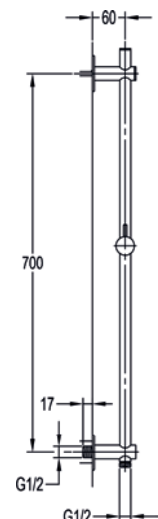

Square slide rail with integral wall outlet and handshower kit

Includes wall outlet
5-function handshower
1.5m smooth hose

	Diamond Chrome	LVSRWO-SQ	£211
	Gun Metal	GM-LVSRWO-SQ	£327
	Matt Black	MB-LVSRWO-SQ	£327
	Brushed Bronze	BRO-LVSRWO-SQ	£327
	Brushed Brass	BRB-LVSRWO-SQ	£327