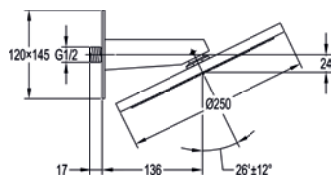

Design 250mm Air-Mix rainshower with angle adjustable arm

High pressure >1.0
SoftRain technology

	Diamond Chrome	KI051	£299
	Brushed Nickel	BN-KI051	£389
	Gun Metal	GM-KI051	£389
	Matt Black	MB-KI051	£389
	Brushed Bronze	BRO-KI051	£389
	Brushed Brass	BRB-KI051	£389