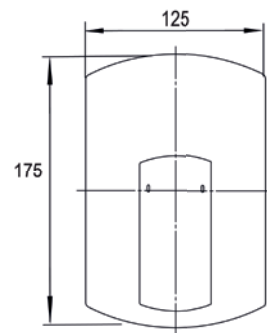

Dekka concealed single outlet manual mixer

Low pressure >0.2

Diamond Chrome   DESHVO   £196