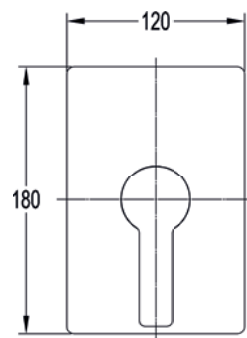

Spring concealed single outlet manual mixer

Medium pressure >0.5

Diamond Chrome SRSHV0 £202