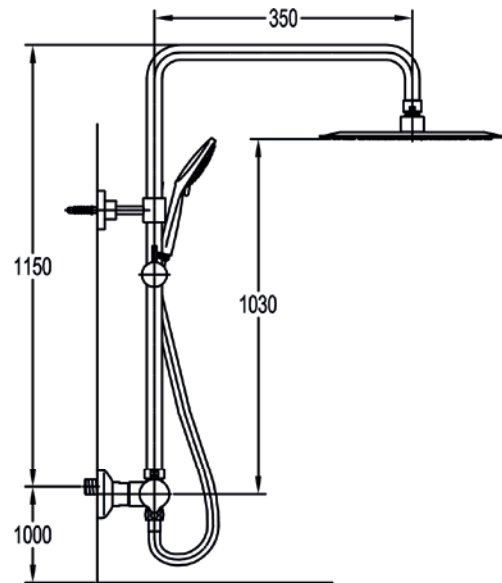

Thermostatic 2-outlet shower column

Medium pressure >0.5
225mm ABS rainshower
5-function ABS handshower

Diamond Chrome SMTSKIT-21 £550

Easy installation kit

Suitable for 15mm copper pipe installation

FL-EASYKIT £40