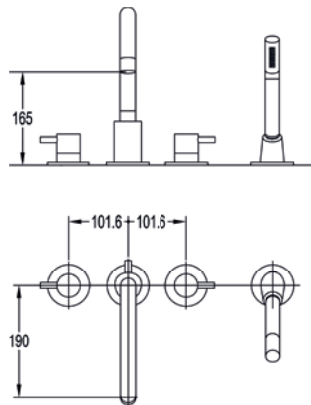

4-hole deck mounted bath and shower mixer

Medium pressure >0.5
1.8m pull out hose
70mm x 70mm baseplates

	Diamond Chrome	LV4HBSM	£438