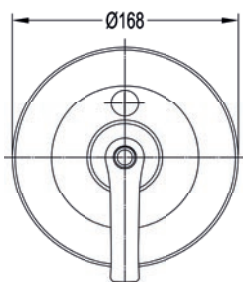

	Diamond Chrome	LI3HBF	£509
--	----------------	--------	------

4-hole deck mounted bath and shower mixer

Medium pressure >0.5
65mm x 65mm baseplates
1.8m pull out hose

	Diamond Chrome	LI4HBSM	£621
	Brushed Nickel	LI4HBSM-BN	£799
	Oil Rubbed Bronze	LI4HBSM-ORB	£799
	Brushed Brass	LI4HBSM-BRB	£799