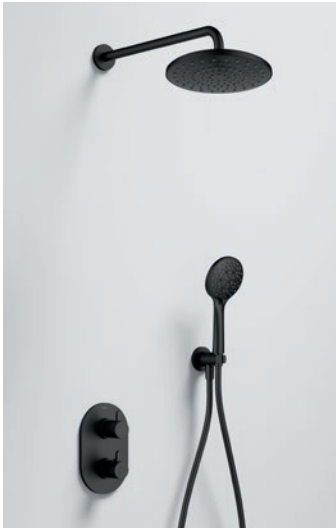

Round shower pack with ABS rainshower and handshower kit

Medium pressure >0.5
225mm ABS rainshower
5-function handshower
Includes SMBOX-UNI

	Diamond Chrome	SMGT2PK1-RO	£836
	Gun Metal	GM-SMGT2PK1-RO	£1134
	Matt Black	MB-SMGT2PK1-RO	£1134
	Brushed Brass	BRB-SMGT2PK1-RO	£1134