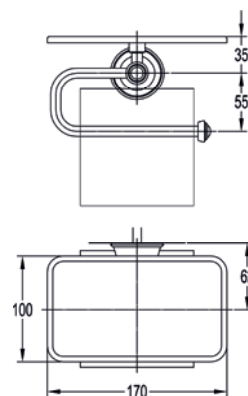

Liberty toilet roll holder

	Diamond Chrome	LI8989B	£78
	Brushed Nickel	LI8989B-BN	£99
	Oil Rubbed Bronze	LI8989B-ORB	£99
	Brushed Brass	LI8989B-BRB	£99

Liberty toilet roll holder with shelf

	Diamond Chrome	LI8989	£92
	Oil Rubbed Bronze	LI8989-ORB	£113