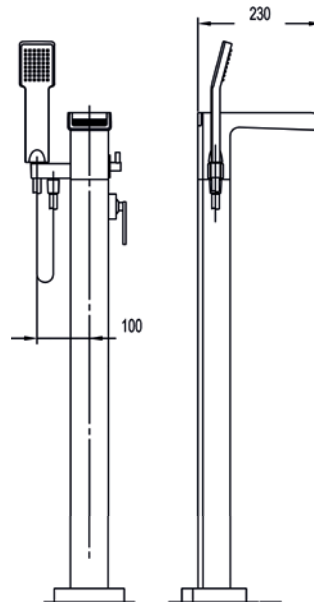

Floor standing bath and shower mixer

High pressure >1.0
Includes easyfit SmartBOX

Diamond Chrome   CAFMBSM   £1900