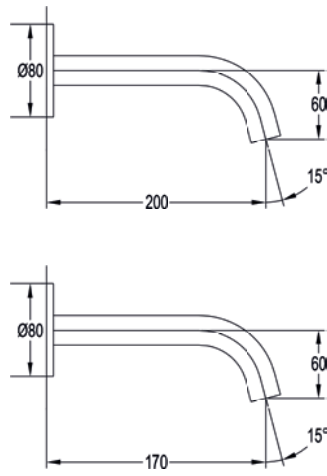

Bath Spouts & Fillers

Streamlined design, effortless function.

Our wall mounted bath spouts and overflow fillers combine sleek, minimalist design with reliable performance. They deliver smooth, consistent water flow while maintaining a clean, modern aesthetic, providing a practical and stylish solution for contemporary baths.

Round 200mm bath spout

Low pressure >0.2

	Diamond Chrome	LVEXTSPOUT	£92

Round 170mm bath spout

Low pressure >0.2

	Diamond Chrome	LVSPOUT	£81
	Brushed Nickel	BN-LVSPOUT	£125
	Gun Metal	GM-LVSPOUT	£125
	Matt Black	MB-LVSPOUT	£125
	Brushed Bronze	BRO-LVSPOUT	£125
	Brushed Brass	BRB-LVSPOUT	£125
	Brushed Gold	BG-LVSPOUT	£125