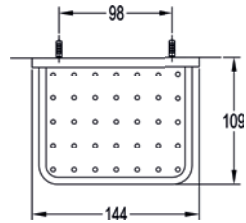

Sofija robe hook

	Diamond Chrome	SO8922	£27
	Gun Metal	GM-SO8922	£39
	Matt Black	MB-SO8922	£39
	Brushed Brass	BRB-SO8922	£39

Sofija toilet brush and holder

	Diamond Chrome	SO8923	£116
	Gun Metal	GM-SO8923	£149
	Matt Black	MB-SO8923	£149
	Brushed Brass	BRB-SO8923	£149