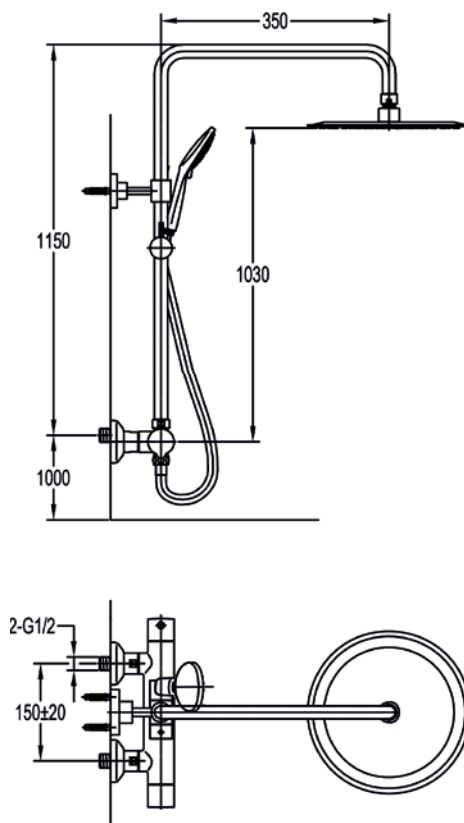

Easy installation kit

Suitable for 15mm copper pipe installation

FL-EASYKIT	£40
------------	-----

Smart Shower Column

Simple, reliable exposed showering.

The Smart exposed shower delivers dependable, everyday showering in a clean, fixed height design. It features a 225mm ABS easy to clean rainshower, a 5-function handshower, and a cool to touch valve for added safety, providing a practical and streamlined solution for modern bathrooms.