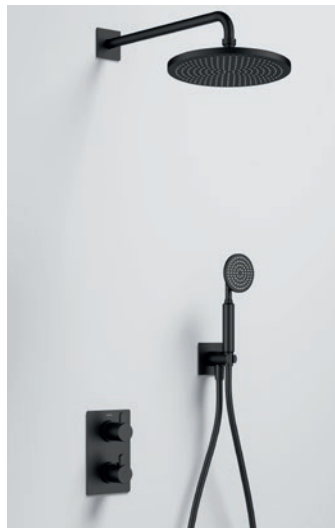

Square shower pack with Air-Mix rainshower and handshower kit

Medium pressure >0.5
250mm Air-Mix rainshower
Pressure boost handshower
Includes SMBOX-UNI

	Diamond Chrome	SMGT2PK2-SQ	£1146
	Gun Metal	GM-SMGT2PK2-SQ	£1507
	Matt Black	MB-SMGT2PK2-SQ	£1507
	Brushed Brass	BRB-SMGT2PK2-SQ	£1507