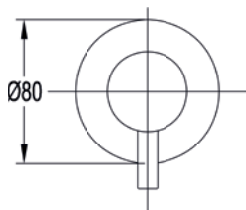

Concealed single outlet manual mixer

Low pressure >0.2

Diamond Chrome LVSHVOS

£140

Brushed Nickel BN-LVSHVOS

£270

Matt Black MB-LVSHVOS

£270

Brushed Gold BG-LVSHVOS

£270