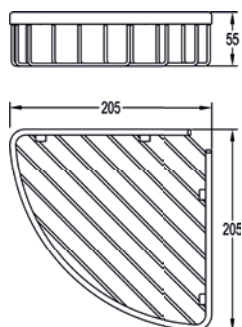

Bathroom Racks

Practical storage with a sleek finish.

Our bathroom rack collection offers versatile storage solutions to keep your space organised. Choose from single corner racks in seven colour finishes, double corner racks, or long single racks, all designed to combine practical functionality with a clean, modern aesthetic that complements any bathroom style.

205mm brass corner rack