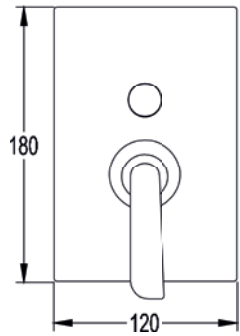

Concealed 2-outlet manual mixer

Medium pressure >0.5
Includes easyfit SmartBOX

Diamond Chrome CASHVO/DIV £263