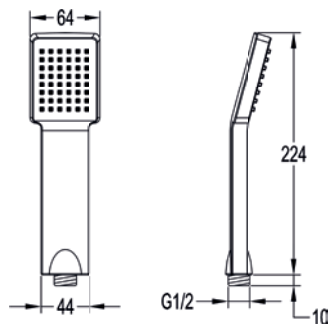

Dekka single function handshower

Diamond Chrome FVKI034

£35