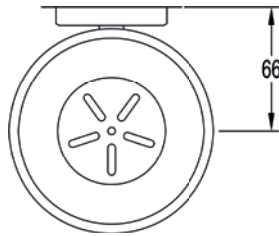

Coco glass soap dish