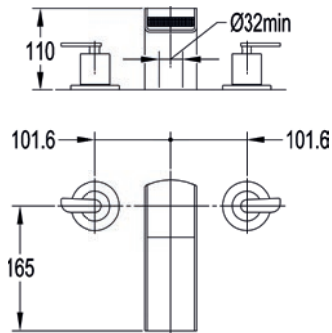

3-hole deck mounted bath filler

Medium pressure >0.5
70mm x 70mm baseplates

Diamond Chrome CA3HBFN

£581