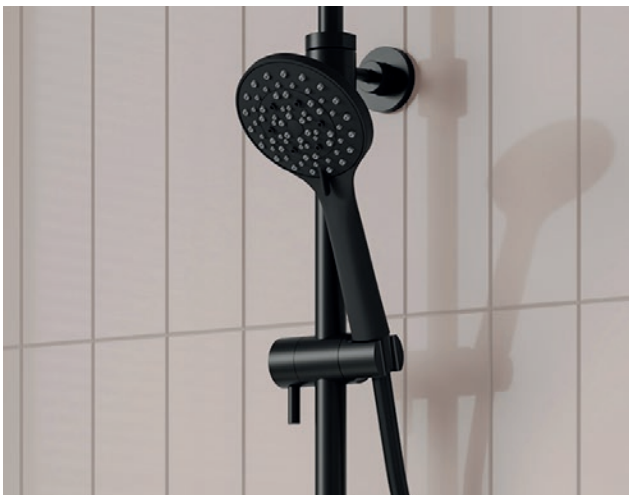

Exposed thermostatic shower column

Linea Shower Column

Everyday Comfort with the Linea shower column.

The Linea shower column combines style and functionality for a refreshing daily experience. It features a 500mm telescopic, height-adjustable column with a 225mm ABS rainshower designed for easy cleaning, complemented by a 5-function handshower. A cool to touch valve enhances safety, and six colour finishes ensure it complements a wide range of bathroom styles.

Easy installation kit

Suitable for 15mm copper pipe installation

FL-EASYKIT	£40
------------	-----

Smart Shower Column

Simple, reliable exposed showering.

The Smart exposed shower delivers dependable, everyday showering in a clean, fixed height design. It features a 225mm ABS easy to clean rainshower, a 5-function handshower, and a cool to touch valve for added safety, providing a practical and streamlined solution for modern bathrooms.