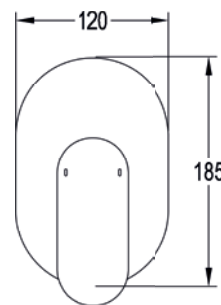

Concealed single outlet manual mixer

Low pressure >0.2

Diamond Chrome SSMHVO £300