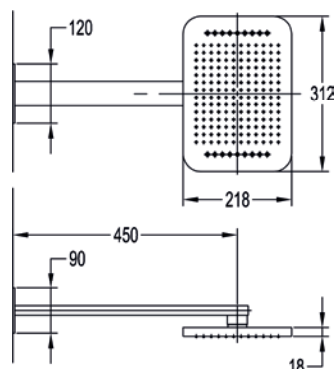

Design brass square Air-Mix rainshower

Medium pressure >0.5

	Diamond Chrome	KI016	£240
--	----------------	-------	------

Air-Mix Multi-Function

Tailored showers for every mood.

Flova's multi-function Air-Mix rainshowers offer 2 and 3-function options, including rainshower, rainstream, and waterfall, allowing you to customise your shower experience. By blending air into the water, each function delivers a soft yet powerful flow, combining indulgent comfort with precise control in a sleek, modern design.