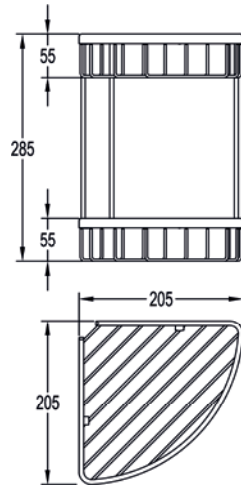

205mm double corner rack

Diamond Chrome RA8961

£155