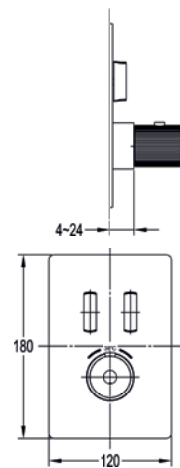

Diamond Chrome	GS2-TRIM	£340
	Brushed Nickel	BN-GS2-TRIM	£510
	Gun Metal	GM-GS2-TRIM	£510
	Matt Black	MB-GS2-TRIM	£510
	Brushed Bronze	BRO-GS2-TRIM	£510
	Brushed Brass	BRB-GS2-TRIM	£510