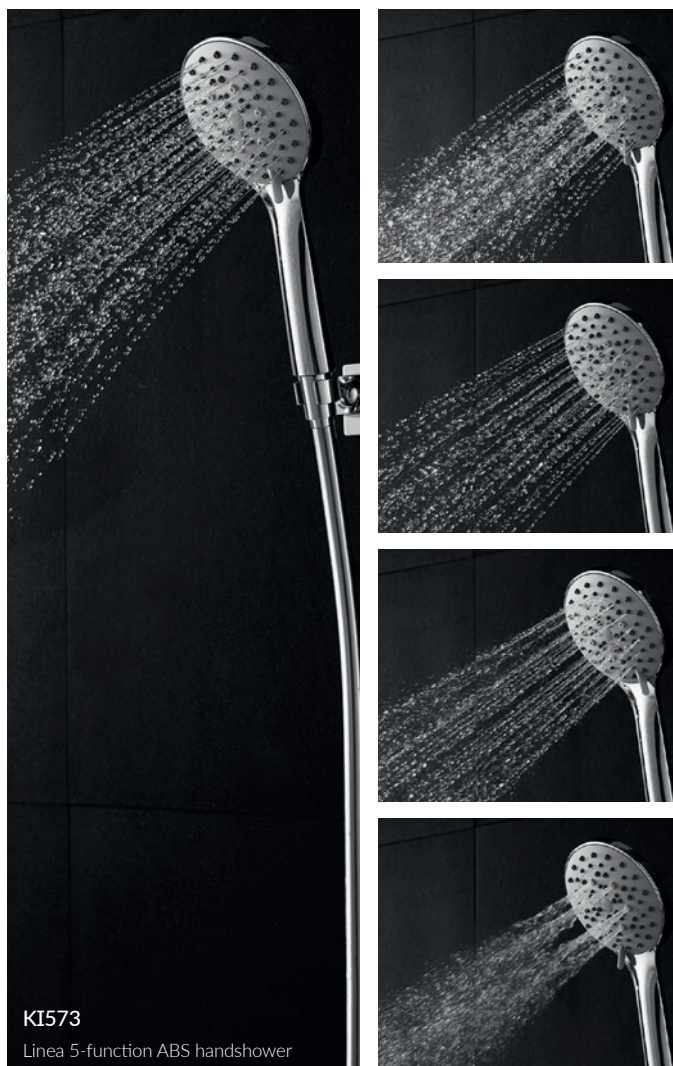

KI573
Linea 5-function ABS handshower