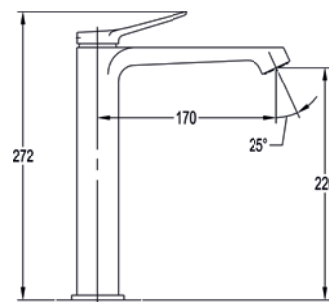

BRB-GS2PK5

GoSlide® 2-outlet shower pack with integrated
handshower and Air-Mix rainshower

158mm single lever basin mixer

Medium pressure >0.5
 Universal clicker waste sold separately

	Diamond Chrome	ASBAS	£279
	Brushed Nickel	BN-ASBAS	£359
	Matt Black	MB-ASBAS	£359
	Brushed Bronze	BRO-ASBAS	£359
	Brushed Brass	BRB-ASBAS	£359