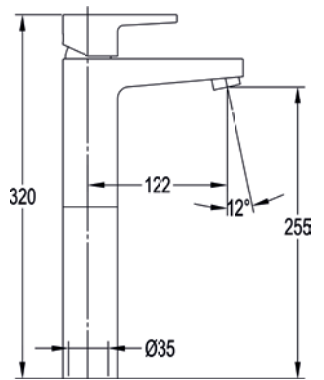

320mm single lever basin mixer

Medium pressure >0.5
Includes universal clicker waste

	Diamond Chrome	DETBAS	£380
	Low pressure accessory kit	FLLPSPRAYSTD	£15