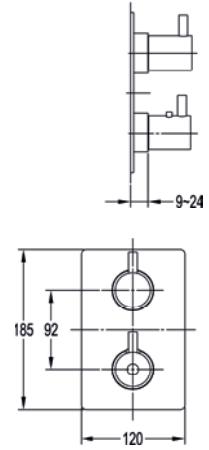

Square GoTurn® finishing set

Thermostatic anti-scald
Suitable for 1, 2 or 3 outlets
Requires SmartBOX - SMBOX-UNI

	Diamond Chrome	LV-TRIM-SQ	£192
	Brushed Nickel	BN-LVTRIM-SQ	£362
	Gun Metal	GM-LVTRIM-SQ	£362
	Matt Black	MB-LVTRIM-SQ	£362
	Brushed Brass	BRB-LVTRIM-SQ	£362
	Brushed Gold	BG-LVTRIM-SQ	£362