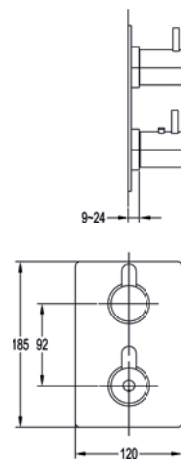

Smart square GoTurn® finishing set

Thermostatic anti-scald
Suitable for 1, 2 or 3 outlets
Requires SmartBOX - SMBOX-UNI

	Diamond Chrome	ES-TRIM	£192
	Gun Metal	GM-ES-TRIM	£362
	Matt Black	MB-ES-TRIM	£362
	Brushed Brass	BRB-ES-TRIM	£362