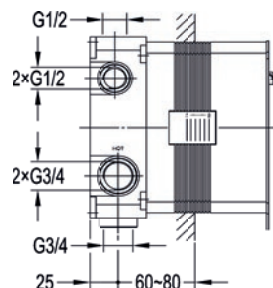

GoClick® thermostatic 2 or 3 outlet GoBOX

High pressure >1.0
Not compatible with a positive head pump
GoClick® flow control
Requires finishing set

GOBOX-UNI £370