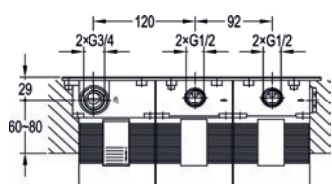

3-outlet concealed landscape SmartBOX

Thermostatic anti-scald
Requires finishing set

SMBOX-3WL

£420