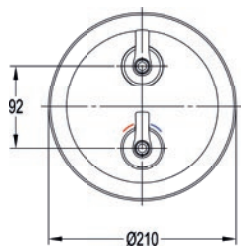

Liberty GoTurn® finishing set

Thermostatic anti-scald
Suitable for 1, 2 or 3 outlets
Requires SmartBOX - SMBOX-UNI

	Diamond Chrome	LI-TRIM	£192
	Brushed Nickel	BN-LITRIM	£362
	Oil Rubbed Bronze	ORB-LITRIM	£362
	Brushed Brass	BRB-LITRIM	£362