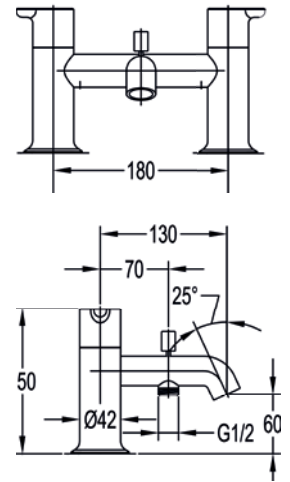

2-hole deck mounted bath and shower mixer

Low pressure >0.2
Includes shower set with 1.5m double lock hose
Interchangeable insert: IND-3 (page 54)

	Diamond Chrome	MLBSM	£445
	Gun Metal	GM-MLBSM	£610
	Matt Black	MB-MLBSM	£610
	Brushed Bronze	BRO-MLBSM	£610
	Brushed Brass	BRB-MLBSM	£610