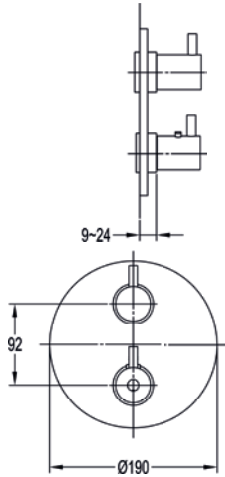

Round GoTurn® finishing set

Thermostatic anti-scald
Suitable for 1, 2 or 3 outlets
Requires SmartBOX - SMBOX-UNI

	Diamond Chrome	LV-TRIM-RO	£192
	Brushed Nickel	BN-LVTRIM-RO	£362
	Gun Metal	GM-LVTRIM-RO	£362
	Matt Black	MB-LVTRIM-RO	£362
	Brushed Brass	BRB-LVTRIM-RO	£362
	Brushed Gold	BG-LVTRIM-RO	£362