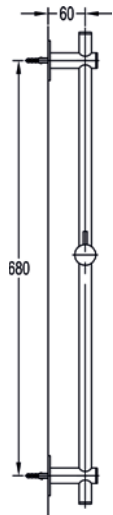

Square slide rail only

Excludes wall outlet

	Diamond Chrome	LVSS-SQ	£140
	Gun Metal	GM-LVSS-SQ	£220
	Matt Black	MB-LVSS-SQ	£220
	Brushed Bronze	BRO-LVSS-SQ	£220
	Brushed Brass	BRB-LVSS-SQ	£220

Square slide rail with integral wall outlet