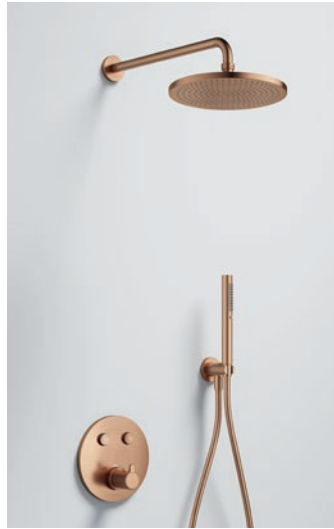

Round shower pack with Air-Mix rainshower and handshower kit

High pressure >1.0
250mm Air-Mix rainshower
2-function pencil handshower
Includes GOBOX-UNI
Not compatible with a positive head pump
Interchangeable insert: IND-5 (page 54)

	Diamond Chrome	MLGC2PK2-RO	£1216
	Gun Metal	GM-MLGC2PK2-RO	£1549
	Matt Black	MB-MLGC2PK2-RO	£1549
	Brushed Bronze	BRO-MLGC2PK2-RO	£1549
	Brushed Brass	BRB-MLGC2PK2-RO	£1549