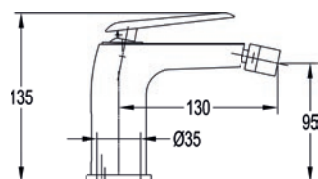

Single lever bidet mixer

Medium pressure >0.5
Includes universal clicker waste

Diamond Chrome	ALBID	£330
----------------	-------	------

4-hole deck mounted bath and shower mixer

Medium pressure >0.5
65mm x 65mm baseplates
1.8m pull out hose