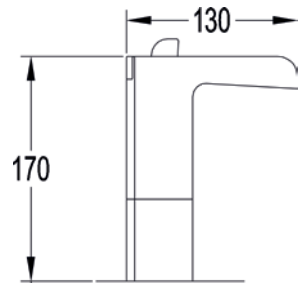

110mm single lever basin mixer

Medium pressure >0.5
Includes universal clicker waste

 Diamond Chrome CABAS

£378

170mm single lever basin mixer

Medium pressure >0.5
Includes universal clicker waste

 Diamond Chrome CAMBAS