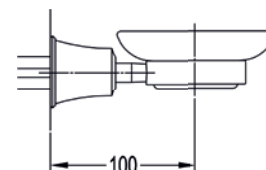

Liberty glass soap dish

	Diamond Chrome	LI8987	£59
	Brushed Nickel	LI8987-BN	£77
	Oil Rubbed Bronze	LI8987-ORB	£77
	Brushed Brass	LI8987-BRB	£77