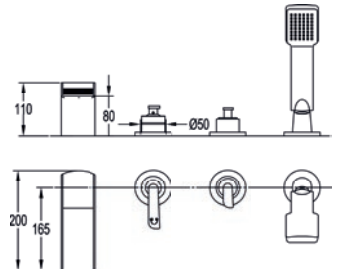

£450

3-hole deck mounted bath filler

Medium pressure >0.5
70mm x 70mm baseplates

Diamond Chrome CA3HBFN

£581

4-hole deck mounted bath and shower mixer

Medium pressure >0.5
70mm x 70mm baseplates
1.8m pull out hose