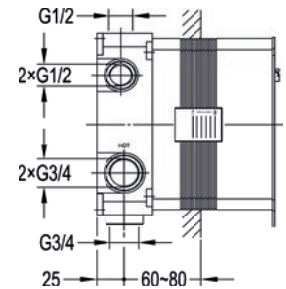

GoClick® 3 & 4-outlet

Flexible control for multiple outlets.

Made from solid brass, GoClick® 3 and 4-outlet finishing sets give you complete control over multi-function setups, such as a rainshower, handshower, and bath filler. Powered by Flova's reliable GoClick® GoBOX, they deliver smooth, precise switching, long-lasting performance, and sleek, contemporary style.

GoClick® thermostatic 2 or 3 outlet GoBOX

High pressure >1.0
Not compatible with a positive head pump
GoClick® flow control

GOBOX-UNI

£370