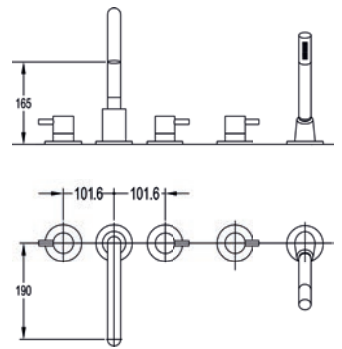

5-hole deck mounted bath and shower mixer

Medium pressure >0.5
1.8m pull out hose
70mm x 70mm baseplates

	Diamond Chrome	LV5HBSM	£535