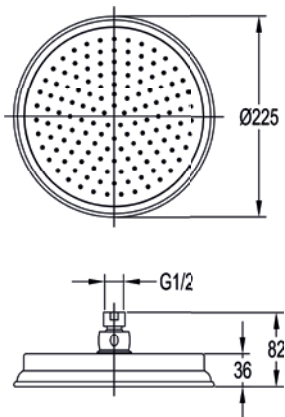

Liberty brass ceiling mounted shower arm

	Diamond Chrome	KI09	£70
	Brushed Nickel	KI09-BN	£96
	Oil Rubbed Bronze	KI09-ORB	£96
	Brushed Brass	KI09-BRB	£96

Liberty brass wall mounted shower arm

	Diamond Chrome	KILISA	£127
	Brushed Nickel	KILISA-BN	£150
	Oil Rubbed Bronze	KILISA-ORB	£150
	Brushed Brass	KILISA-BRB	£150