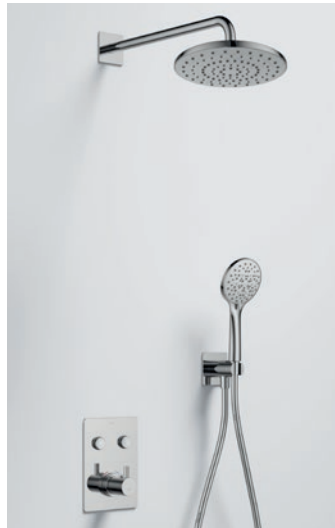

High pressure >1.0
 225mm ABS rainshower
 5-function handshower
 Includes GOBOX-UNI
 Not compatible with a positive head pump

	Diamond Chrome	LVGC2PK1-RO	£986
	Brushed Nickel	BN-LVGC2PK1-RO	£1264
	Gun Metal	GM-LVGC2PK1-RO	£1264
	Matt Black	MB-LVGC2PK1-RO	£1264
	Brushed Brass	BRB-LVGC2PK1-RO	£1264