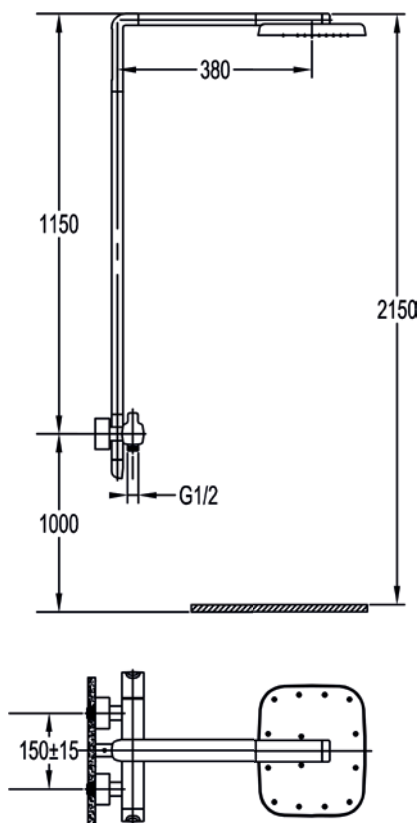

Urban Shower Column

Where standout design meets total shower comfort.

The Urban exposed shower column brings together style and performance, featuring both a luxurious rainshower and a soothing waterfall function. Its Air-Mix technology ensures a comfortable, full-bodied flow while the easy to clean handshower adds practical versatility.

Urban exposed thermostatic shower column

High pressure >1.0
Air-Mix rainshower with waterfall function
Includes shower set with 1.5m smooth hose

Diamond Chrome   URTSHVRR   £1999

Mounting fixing kit for exposed showering

150mm centres
Optional fixing kit

FIXKIT   £73