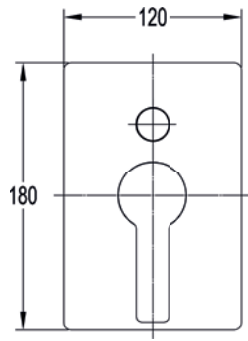

Diamond Chrome SR3HBF £540

4-hole deck mounted bath and shower mixer

High pressure >1.0
65mm x 65mm baseplates
Swivel spout
1.8m pull out hose

Diamond Chrome SR4HBSM £655

Concealed 2-outlet manual mixer

High pressure >1.0
Includes easyfit SmartBOX