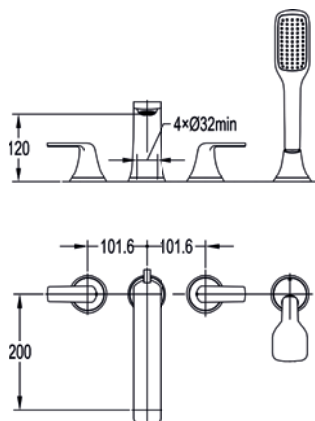

Single lever bidet mixer

Medium pressure >0.5
Includes universal clicker waste

	Diamond Chrome	FNBD	£335
--	----------------	------	------

4-hole deck mounted bath and shower mixer

High pressure >1.0
1.8m pull out hose