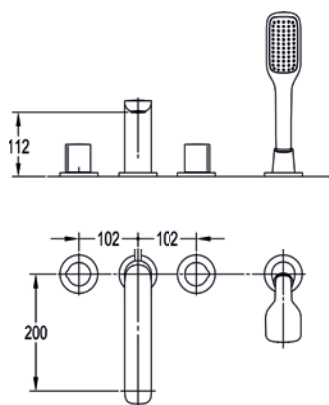

Single lever bidet mixer

Medium pressure >0.5
Includes universal clicker waste

Diamond Chrome	ALBID	£330
----------------	-------	------

4-hole deck mounted bath and shower mixer

Medium pressure >0.5
65mm x 65mm baseplates
1.8m pull out hose