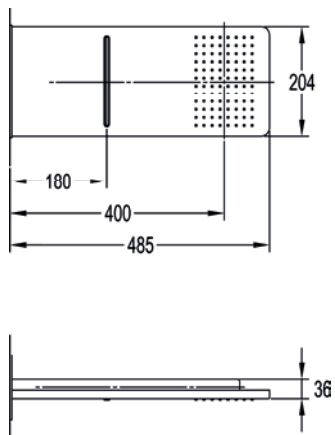

Diamond Chrome KI012A £1065

Design dual function rainshower with waterfall

High pressure >1.0
Air-Mix rainshower with waterfall function

Diamond Chrome KI019

£999

ABS Rainshowers

Luxury and practicality in every shower.