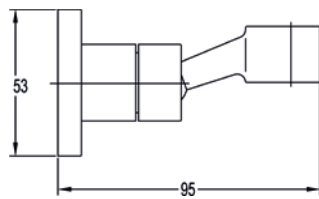

Square wall outlet elbow

	Diamond Chrome	KI8810	£38
	Brushed Nickel	BN-KI8810	£52
	Gun Metal	GM-KI8810	£52
	Matt Black	MB-KI8810	£52
	Brushed Bronze	BRO-KI8810	£52
	Brushed Brass	BRB-KI8810	£52

Round swivel handset holder