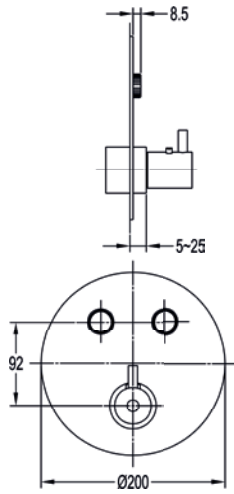

Round 2-outlet GoClick® finishing set

Thermostatic anti-scald
GoClick® flow control
Requires GoBOX - GOBOX-UNI
Not compatible with a positive head pump

	Diamond Chrome	LVGO-2-RO	£390
	Brushed Nickel	BN-LVGO-2-RO	£540
	Gun Metal	GM-LVGO-2-RO	£540
	Matt Black	MB-LVGO-2-RO	£540
	Brushed Brass	BRB-LVGO-2-RO	£540
	Brushed Gold	BG-LVGO-2-RO	£540