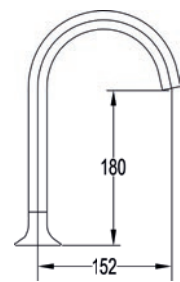

3-hole deck mounted basin mixer

Low pressure >0.2
Swivel spout
Interchangeable insert: IND-1 (page 54)
Universal clicker waste sold separately.

	Diamond Chrome	ML3HBAS	£330
	Gun Metal	GM-ML3HBAS	£420
	Matt Black	MB-ML3HBAS	£420
	Brushed Bronze	BRO-ML3HBAS	£420
	Brushed Brass	BRB-ML3HBAS	£420