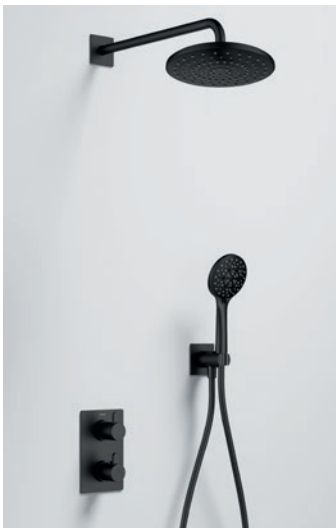

Square shower pack with ABS rainshower and handshower kit

Medium pressure >0.5
225mm ABS rainshower
5-function handshower
Includes SMBOX-UNI

	Diamond Chrome	SMGT2PK1-SQ	£858
	Gun Metal	GM-SMGT2PK1-SQ	£1151
	Matt Black	MB-SMGT2PK1-SQ	£1151
	Brushed Brass	BRB-SMGT2PK1-SQ	£1151