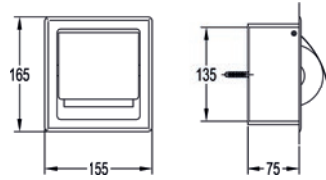

£84

Coco 400mm grab rail

Diamond Chrome CO8906-15

£70

Gloria single concealed toilet roll holder

Diamond Chrome GL8965 £54

Sofija Bathroom Accessories

Soft square style, effortless coordination.