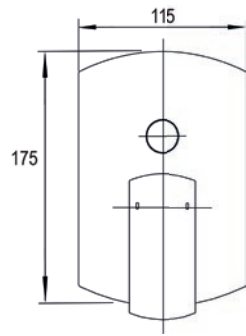

Concealed 2-outlet manual mixer

Medium pressure >0.5
Includes easyfit SmartBOX

Diamond Chrome   DESHVO/DIV   £243