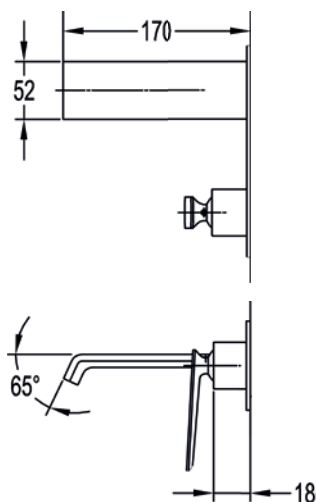

2-hole wall mounted basin/bath mixer finishing set

Medium pressure >0.5
Requires installation SmartBOX - BOX8299
Wastes sold separately (page 304)

	Diamond Chrome	AS2HBAS-TRIM	£219
	Brushed Nickel	GM-AS2HBAS-TRIM	£269
	Matt Black	MB-AS2HBAS-TRIM	£269
	Brushed Bronze	BRO-AS2HBAS-TRIM	£269
	Brushed Brass	BRB-AS2HBAS-TRIM	£269