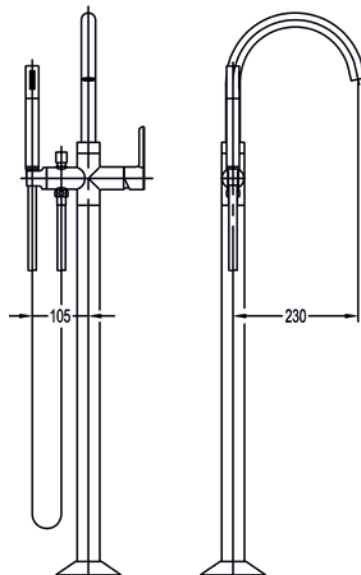

Floor standing bath and shower mixer

High pressure >1.0
Includes easyfit SmartBOX
Swivel spout
Interchangeable insert: IND-2 (page 54)

	Diamond Chrome	MLFMBSM	£1150
	Gun Metal	GM-MLFMBSM	£1600
	Matt Black	MB-MLFMBSM	£1600
	Brushed Bronze	BRO-MLFMBSM	£1600
	Brushed Brass	BRB-MLFMBSM	£1600