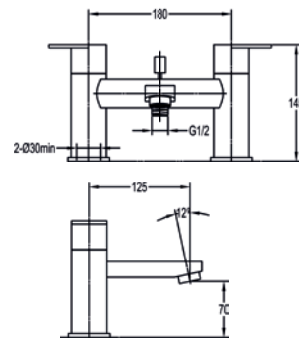

2-hole deck mounted bath filler

Low pressure >0.2

	Diamond Chrome	SMBF	£410
	Gun Metal	GM-SMBF	£485
	Matt Black	MB-SMBF	£485
	Brushed Brass	BRB-SMBF	£485

2-hole deck mounted bath and shower mixer

Low pressure >0.2
Includes shower set with 1.5m double lock hose