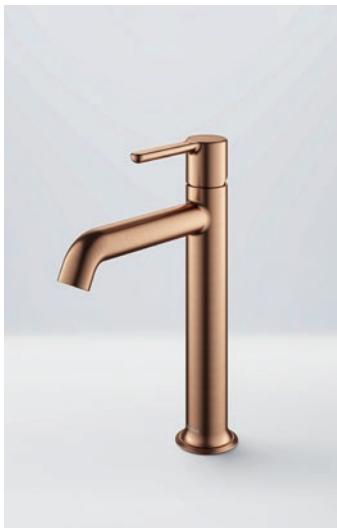

252mm single lever basin mixer

Medium pressure >0.5
Interchangeable insert: IND-2 (page 54)
Diamond Chrome includes universal clicker waste, colour matched wastes sold separately.

	Diamond Chrome	MLTBAS	£270
	Gun Metal	GM-MLTBAS	£360
	Matt Black	MB-MLTBAS	£360
	Brushed Bronze	BRO-MLTBAS	£360
	Brushed Brass	BRB-MLTBAS	£360

Low pressure accessory kit FLLSPRAYSTD £15