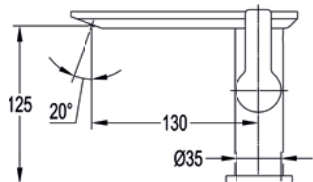

125mm single lever basin mixer

High pressure >1.0
Includes universal clicker waste

Diamond Chrome SRBAS

£340