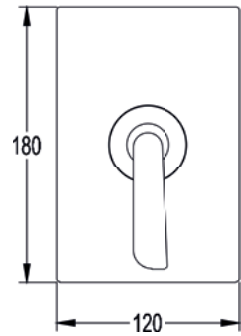

Diamond Chrome CASHVO/DIV £263

Concealed single outlet manual mixer

Low pressure >0.2

Diamond Chrome CASHVO £285

Concealed Showering

Concealed Shower Controls 214

GoTurn® Technology	214
GoSlide® Technology	222
GoClick® Technology	230
GoClick® Slide Rails & Outlets	238
Manual Controls	240
Deck Mounted Shut Off Valves	244
Wall Mounted Shut Off Valves	245