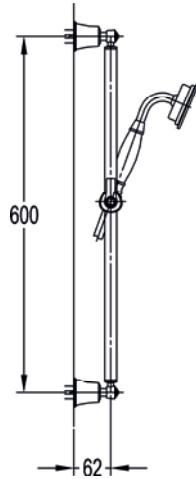

Liberty slide rail with shower set

Low pressure >0.2
Smooth 1.5m hose
Requires wall outlet elbow

	Diamond Chrome	LISFSS	£286
	Brushed Nickel	LISFSS-BN	£365
	Oil Rubbed Bronze	LISFSS-ORB	£365
	Brushed Brass	LISFSS-BRB	£365