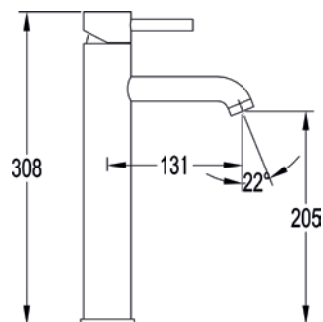

308mm single lever basin mixer

Medium pressure >0.5
Universal clicker waste sold separately (page 304)

	Brushed Nickel	BN-LVTBAS	£399
	Brushed Gold	BG-LVTBAS	£399
Low pressure accessory kit		FLLPSPRAYSTD	£15