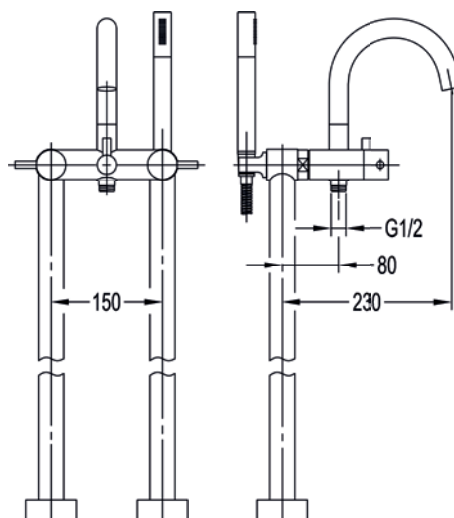

	Diamond Chrome	LV4HBSM	£438
--	----------------	---------	------

5-hole deck mounted bath and shower mixer

Medium pressure >0.5
1.8m pull out hose
70mm x 70mm baseplates

	Diamond Chrome	LV5HBSM	£535
--	----------------	---------	------