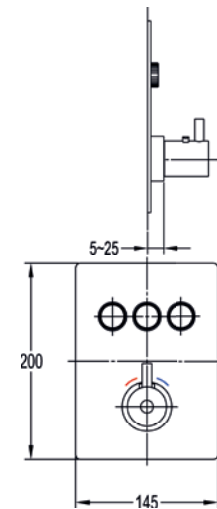

Square 3-outlet GoClick® finishing set

Thermostatic anti-scald
GoClick® flow control
Requires GoBOX - GOBOX-UNI
Not compatible with a positive head pump

	Diamond Chrome	LVGO-3-SQ	£425