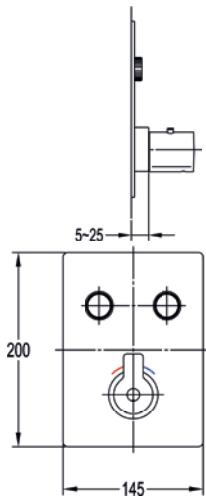

Square 2-outlet GoClick® finishing set

Thermostatic anti-scald
GoClick® flow control
Requires GoBOX - GOBOX-UNI
Not compatible with a positive head pump

Diamond Chrome SRGO-2

£390