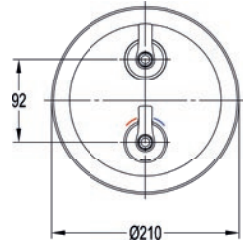

GoTurn® finishing set

Thermostatic anti-scald
Suitable for 1, 2 or 3 outlets
Requires SmartBOX - SMBOX-UNI

	Diamond Chrome	LI-TRIM	£192
	Brushed Nickel	BN-LITRIM	£362
	Oil Rubbed Bronze	ORB-LITRIM	£362
	Brushed Brass	BRB-LITRIM	£362