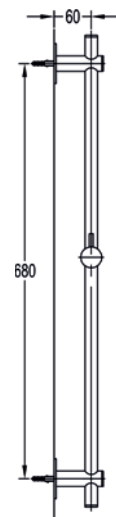

Square slide rail with handshower kit

Excludes wall outlet
5-function handshower
1.5m smooth hose

	Diamond Chrome	LVSR-SQ	£199
	Gun Metal	GM-LVSR-SQ	£317
	Matt Black	MB-LVSR-SQ	£317
	Brushed Bronze	BRO-LVSR-SQ	£317
	Brushed Brass	BRB-LVSR-SQ	£317