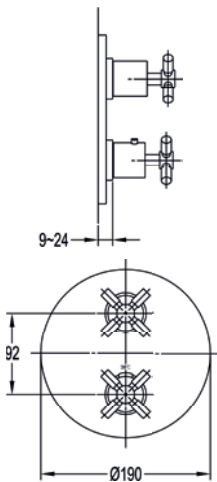

Cross handle GoTurn® finishing set

Thermostatic anti-scald
Suitable for 1, 2 or 3 outlets
Requires SmartBOX - SMBOX-UNI

	Diamond Chrome	XL-TRIM	£192