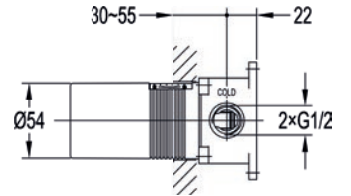

1-hole concealed basin/bath SmartBOX

Medium pressure >0.5
Requires finishing set

BOX7812	£99