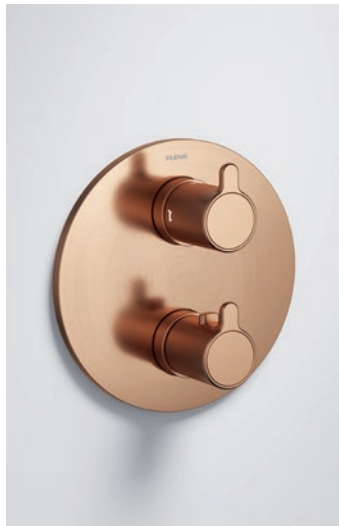

Round GoTurn® finishing set

Thermostatic anti-scald
Suitable for 1, 2 or 3 outlets
Requires SmartBOX - SMBOX-UNI
Interchangeable insert: IND-3 (page 54)

	Diamond Chrome	ML-TRIM/RO	£192
	Gun Metal	GM-ML-TRIM/RO	£362
	Matt Black	MB-ML-TRIM/RO	£362
	Brushed Bronze	BRO-ML-TRIM/RO	£362
	Brushed Brass	BRB-ML-TRIM/RO	£362