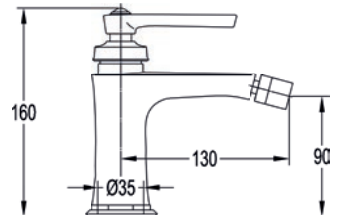

Single lever bidet mixer

Medium pressure >0.5
Diamond Chrome includes universal clicker waste, colour matched wastes sold separately.

	Diamond Chrome	LIBID	£399
	Brushed Nickel	LIBID-BN	£447
	Oil Rubbed Bronze	LIBID-ORB	£447
	Brushed Brass	LIBID-BRB	£447