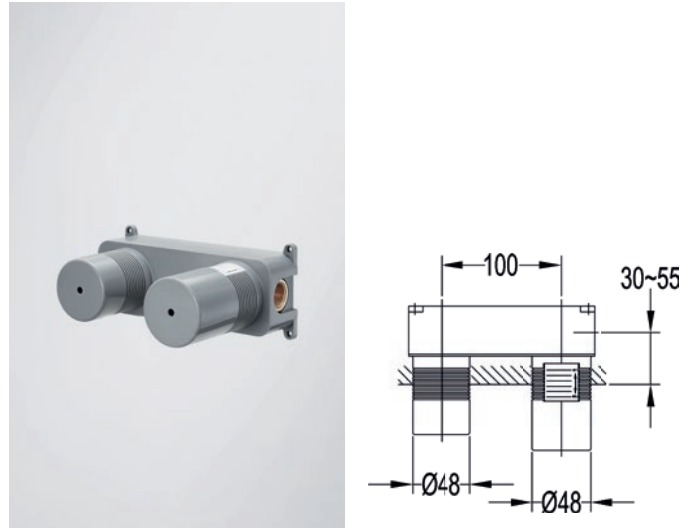

2-hole concealed basin/bath SmartBOX

Medium pressure >0.5
Requires finishing set

BOX8295 £152