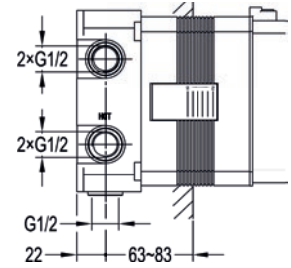

Thermostatic concealed 1/2" GoBOX

Thermostatic anti-scald
Requires finishing set

GOBOX-MINI

£310