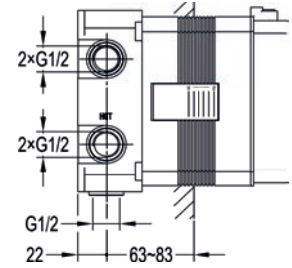

Thermostatic concealed 1/2" GoBOX

Thermostatic anti-scald
Requires finishing set

GOBOX-MINI

£310