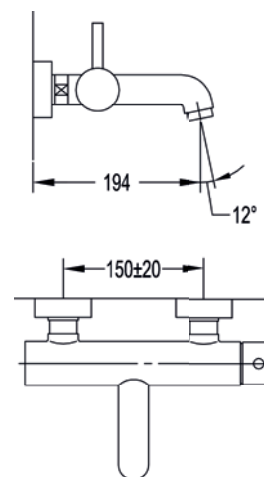

Wall mounted bath filler

Medium pressure >0.5

Diamond Chrome LVSLBF

£265