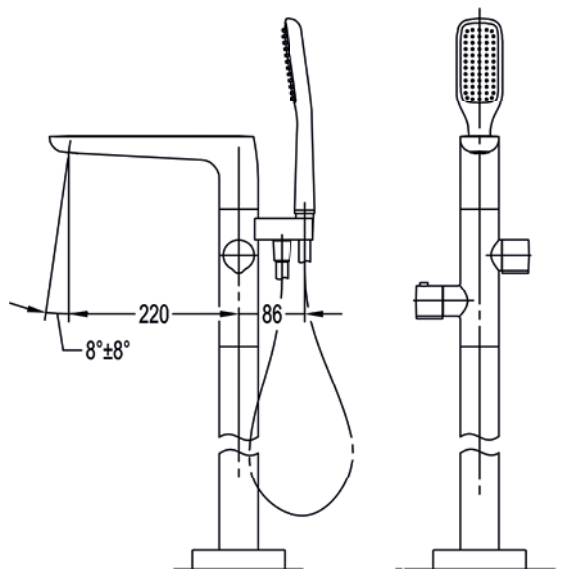

Floor standing bath and shower mixer

High pressure >1.0
Thermostatic anti-scald
Includes easyfit SmartBOX

Diamond Chrome ALFMBSM £1800