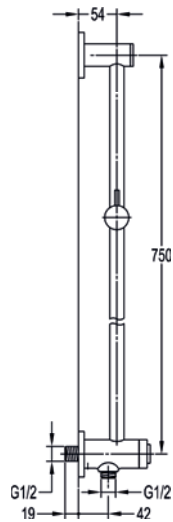

Round GoClick® slide rail with flow control

High pressure >1.0
Requires separate temperature control
Excludes shower kit
Not compatible with a positive head pump

Diamond Chrome LVGOSS-V

£249