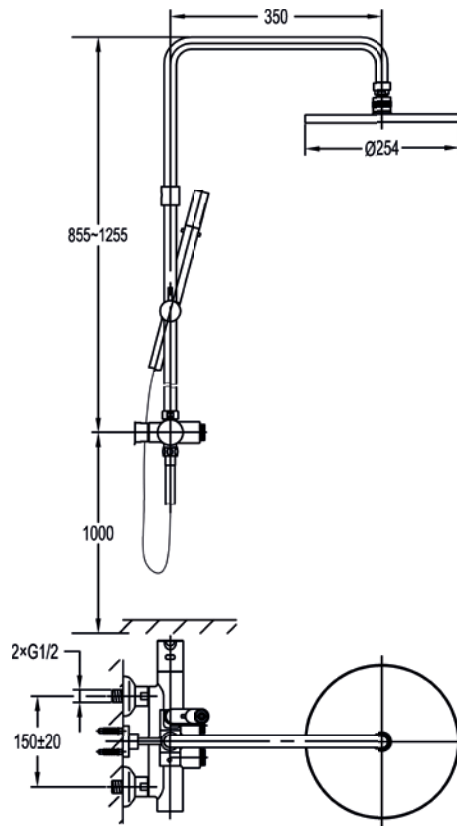

150mm centres
Optional fixing kit

FIXKIT £73

Moonlight Shower Column

Luxury made effortless.

The Moonlight shower column brings together style, comfort, and effortless control. Built from solid brass for lasting quality, it features GoClick® technology for precise temperature and flow, a 250mm Air-Mix rainshower, adjustable height column, and a 2-function handshower for a truly versatile and indulgent shower experience.