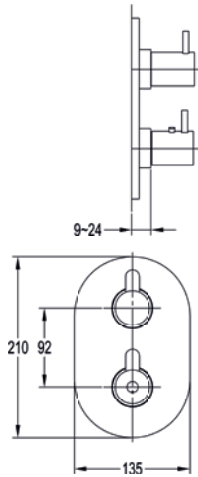

Round GoTurn® finishing set

Thermostatic anti-scald
Suitable for 1, 2 or 3 outlets
Requires SmartBOX - SMBOX-UNI

	Diamond Chrome	SM-TRIM	£192
	Gun Metal	GM-SM-TRIM	£362
	Matt Black	MB-SM-TRIM	£362
	Brushed Brass	BRB-SM-TRIM	£362