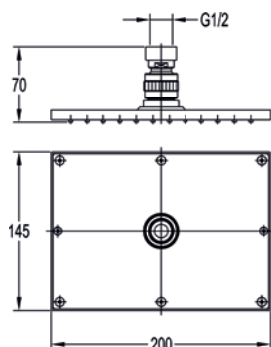

Design brass square Air-Mix rainshower

Medium pressure >0.5

	Diamond Chrome	KI016	£240