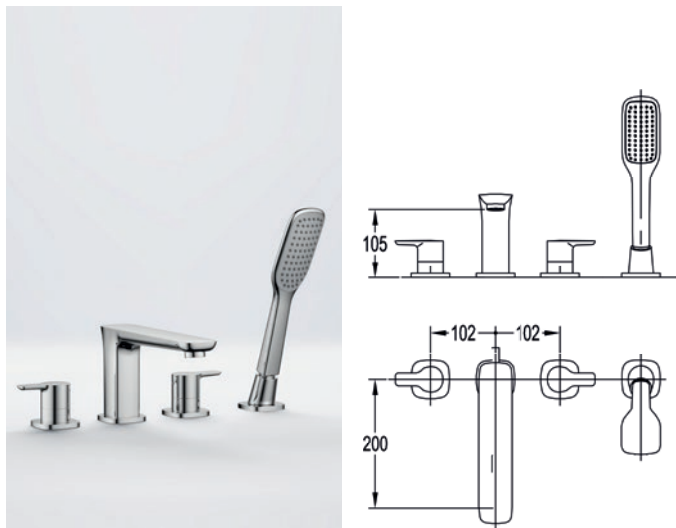

 Diamond Chrome UR2HBAS-TRIM £195

2-hole concealed basin/bath SmartBOX

Medium pressure >0.5
 Requires finishing set

BOX8299 £152

Wall mounted bath spout

Low pressure >0.2

 Diamond Chrome URBSPOUT £120

4-hole deck mounted bath and shower mixer