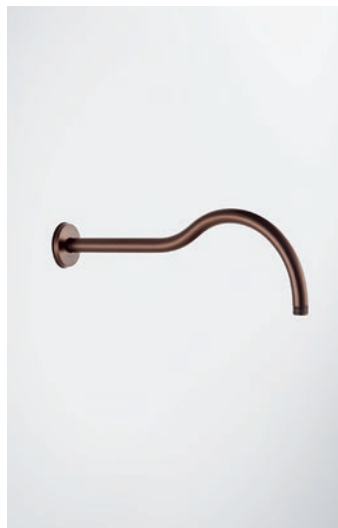

GoTurn® shower pack with rainshower and slide rail

Medium pressure >0.5
225mm solid brass rainshower
Single function handshower
Includes SMBOX-UNI

	Diamond Chrome	LIGT2PK2	£1286
	Brushed Nickel	BN-LIGT2PK2	£1644
	Oil Rubbed Bronze	ORB-LIGT2PK2	£1644
	Brushed Brass	BRB-LIGT2PK2	£1644

Liberty brass ceiling mounted shower arm

	Diamond Chrome	KI09	£70
	Brushed Nickel	KI09-BN	£96
	Oil Rubbed Bronze	KI09-ORB	£96
	Brushed Brass	KI09-BRB	£96

Liberty brass wall mounted shower arm

	Diamond Chrome	KILISA	£127
	Brushed Nickel	KILISA-BN	£150
	Oil Rubbed Bronze	KILISA-ORB	£150
	Brushed Brass	KILISA-BRB	£150

Liberty 225mm brass rainshower

Medium pressure >0.5

	Diamond Chrome	KI024	£225
	Brushed Nickel	KI024-BN	£300
	Oil Rubbed Bronze	KI024-ORB	£300
	Brushed Brass	KI024-BRB	£300

Smooth 1.5m shower hose

	Diamond Chrome	KI201D	£32
	Brushed Nickel	BN-KI201D	£52
	Oil Rubbed Bronze	KI201D-ORB	£52
	Brushed Brass	BRB-KI201D	£52