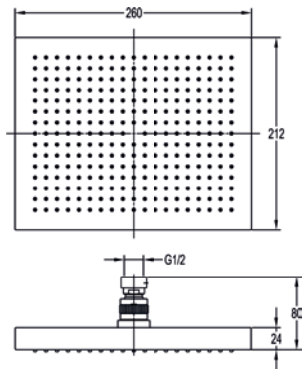

Design DripFree® square rainshower

Medium pressure >0.5
DripFree® technology

	Diamond Chrome	KI057	£269
	Brushed Nickel	BN-KI057	£359
	Gun Metal	GM-KI057	£359
	Matt Black	MB-KI057	£359
	Brushed Bronze	BRO-KI057	£359
	Brushed Brass	BRB-KI057	£359