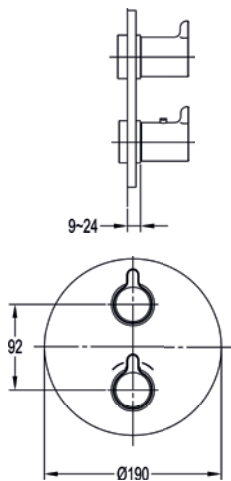

Round GoTurn® finishing set

Thermostatic anti-scald
Suitable for 1, 2 or 3 outlets
Requires SmartBOX - SMBOX-UNI
Interchangeable insert: IND-3 (page 54)

	Diamond Chrome	ML-TRIM/RO	£192
	Gun Metal	GM-ML-TRIM/RO	£362
	Matt Black	MB-ML-TRIM/RO	£362
	Brushed Bronze	BRO-ML-TRIM/RO	£362
	Brushed Brass	BRB-ML-TRIM/RO	£362