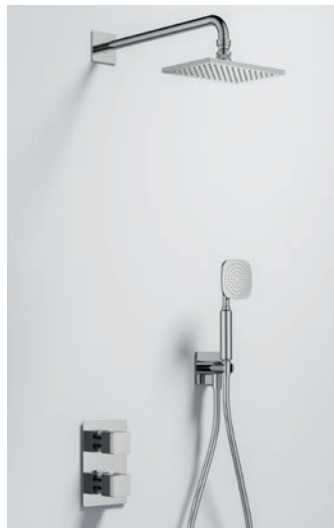

SMBOX-UNI

£418

GoTurn® shower pack with rainshower and handshower kit

Medium pressure >0.5
250mm slimline rainshower
Single function handshower
Includes SMBOX-UNI

Diamond Chrome DEGT2PK1

£1030

GoTurn® shower pack with Air-Mix rainshower and handshower kit