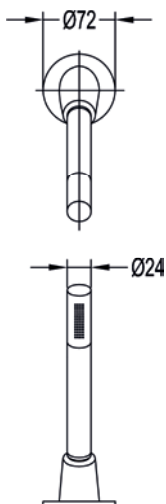

Handshower Sets

Sleek performance in every shower.

Our handshower sets offer practical, versatile solutions for any bathroom. Deck mounted sets feature a single-function handshower with a pull out hose, providing flexible, easy to use showering in seven colour finishes. Wall mounted pencil handshower sets include a handset holder with an integrated wall outlet, available in round or square plate designs, and made from solid brass and available in seven colour finishes. Both options combine reliable performance with a polished, modern look.

Round deck mounted pull out shower set