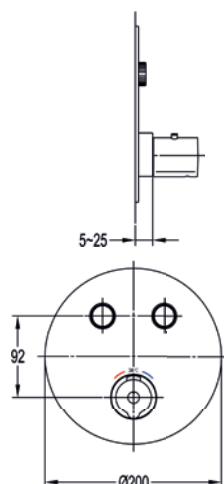

Allore round 2-outlet GoClick® finishing set

Thermostatic anti-scald
GoClick® flow control
Requires GoBOX - GOBOX-UNI
Not compatible with a positive head pump

	Diamond Chrome	ALGO-2	£390