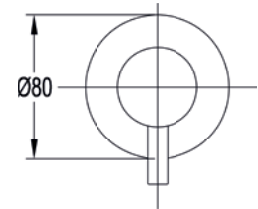

Round 200mm bath spout

Low pressure >0.2

Diamond Chrome	LVEXTSPOUT	£92
----------------	------------	-----

Wall mounted hot shut off valve

Low pressure >0.2

	Diamond Chrome	LWWMCONHW	£65
	Brushed Nickel	BN-LWWMCONHW	£140
	Matt Black	MB-LWWMCONHW	£140
	Brushed Gold	BG-LWWMCONHW	£140