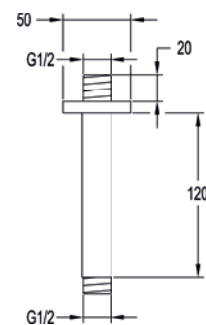

120mm square ceiling mounted shower arm

	Diamond Chrome	KI010	£54
--	----------------	-------	-----

Slide Rail Sets

Flexible showering made simple.

Our slide rail sets combine a smooth, adjustable rail with an ABS 5-function handshower, available with or without a wall outlet. Offered in six colour finishes, they provide practical, customisable control while delivering a sleek, modern look for any bathroom.