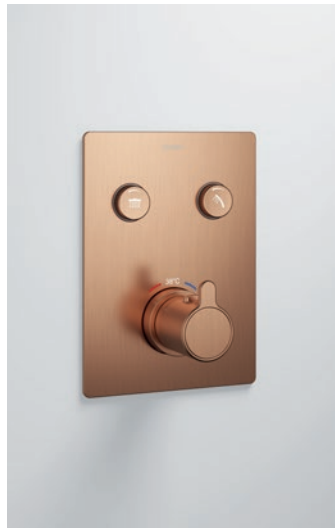

Square 2-outlet GoClick® finishing set

Thermostatic anti-scald
GoClick® flow control
Requires GoBOX - GOBOX-UNI
Not compatible with a positive head pump
Interchangeable insert: IND-5 (page 54)

	Diamond Chrome	MLGO-2/RO	£390
	Gun Metal	GM-MLGO-2/RO	£540
	Matt Black	MB-MLGO-2/RO	£540
	Brushed Bronze	BRO-MLGO-2/RO	£540
	Brushed Brass	BRB-MLGO-2/RO	£540

	Diamond Chrome	MLGO-2/SQ	£390
	Gun Metal	GM-MLGO-2/SQ	£540
	Matt Black	MB-MLGO-2/SQ	£540
	Brushed Bronze	BRO-MLGO-2/SQ	£540
	Brushed Brass	BRB-MLGO-2/SQ	£540