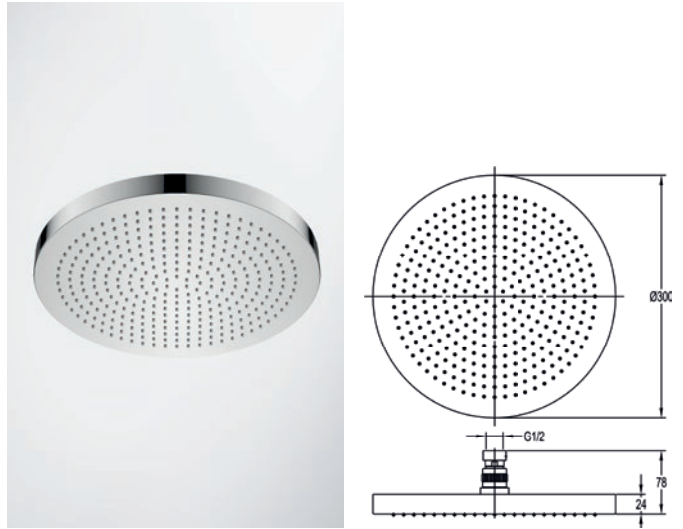

	Diamond Chrome	KI057	£269
	Brushed Nickel	BN-KI057	£359
	Gun Metal	GM-KI057	£359
	Matt Black	MB-KI057	£359
	Brushed Bronze	BRO-KI057	£359
	Brushed Brass	BRB-KI057	£359

Design DripFree® round 300mm rainshower