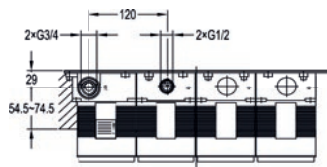

GoSlide® 2 & 3-Outlet Landscape

Minimalist horizontal design with intuitive control.

The GoSlide® landscape finishing set is available in 2 and 3-outlet configurations, combining a bold, minimalist horizontal design with smooth, intuitive control. Ideal for pairings such as a rainshower and handshower, handshower and bath filler, or a complete system with all three. It features GoSlide®'s patented slide mechanism and signature fluted handle for precise, effortless switching with refined style.

2-outlet concealed landscape with integral handshower SmartBOX

Thermostatic anti-scald
Requires finishing set

SMBOX-2HL

£499