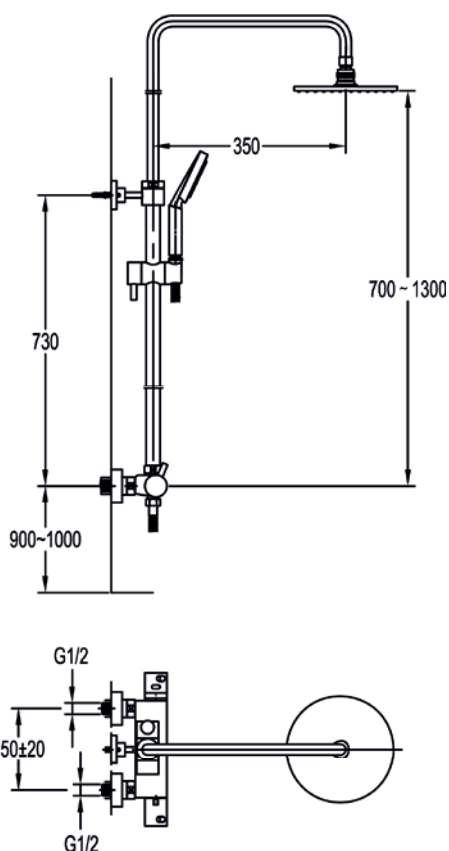

Levo Shower Column

Designed for comfort, safety, and modern living.

Upgrade your shower experience with the Levo exposed shower range. Featuring an adjustable height shower column, a sleek 250mm slimline rainshower, and a cool to touch thermostatic valve, Levo delivers everyday performance with a refined finish. For a more compact solution, the exposed bar valve with slide rail kit offers the same reliable control in a space-saving design.

Levo exposed thermostatic adjustable height shower column

Medium pressure >0.5
Slimline 250mm rainshower
Cool to touch controls

Diamond Chrome   LVTSKIT-19   £840

Easy installation kit

Suitable for 15mm copper pipe installation

FL-EASYKIT   £40