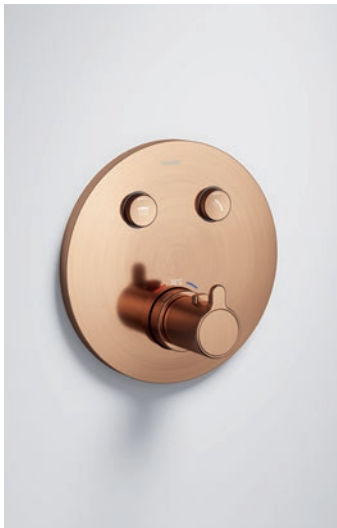

Round 2-outlet GoClick® finishing set

Thermostatic anti-scald
GoClick® flow control
Requires GoBOX - GOBOX-UNI
Not compatible with a positive head pump
Interchangeable insert: IND-5 (page 54)