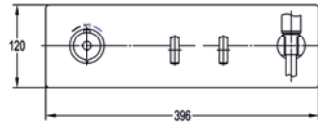

GoSlide® landscape 2-outlet valve with integrated handshower kit

Medium pressure >0.5
 Thermostatic anti-scald
 Requires SmartBOX - SMBOX2HL

	Diamond Chrome	GSL2KIT	£499
	Brushed Nickel	BN-GSL2KIT	£649
	Matt Black	MB-GSL2KIT	£649
	Brushed Bronze	BRO-GSL2KIT	£649
	Brushed Brass	BRB-GSL2KIT	£649