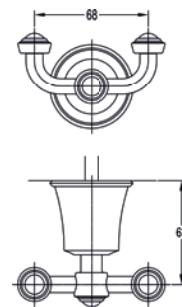

Liberty robe hook

	Diamond Chrome	LI8988	£54
	Brushed Nickel	LI8988-BN	£75
	Oil Rubbed Bronze	LI8988-ORB	£75
	Brushed Brass	LI8988-BRB	£75