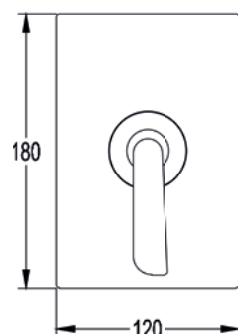

Medium pressure >0.5

Diamond Chrome SRSHV0 £202

Cascade concealed 2-outlet manual mixer

Medium pressure >0.5
Includes easyfit SmartBOX

Diamond Chrome CASHVO/DIV £263

Cascade concealed single outlet manual mixer