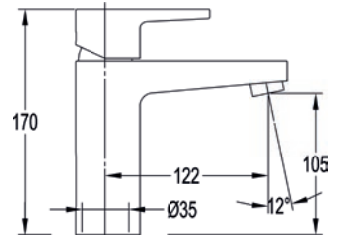

170mm single lever basin mixer

Low pressure >0.2
Includes universal clicker waste

	Diamond Chrome	DEBAS	£296