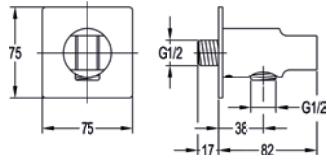

Square wall outlet with handset holder

	Diamond Chrome	KI8812A	£63
	Brushed Nickel	BN-KI8812A	£86
	Gun Metal	GM-KI8812A	£86
	Matt Black	MB-KI8812A	£86
	Brushed Bronze	BRO-KI8812A	£86
	Brushed Brass	BRB-KI8812A	£86