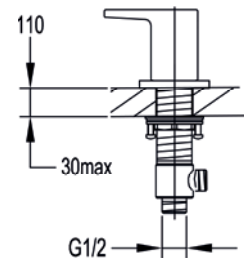

Levo deck mounted hot shut off valve

Low pressure >0.2

 Diamond Chrome LVDMH £98

Levo deck mounted cold shut off valve

Low pressure >0.2

 Diamond Chrome LVDMC £98

Dekka deck mounted hot shut off valve

Low pressure >0.2