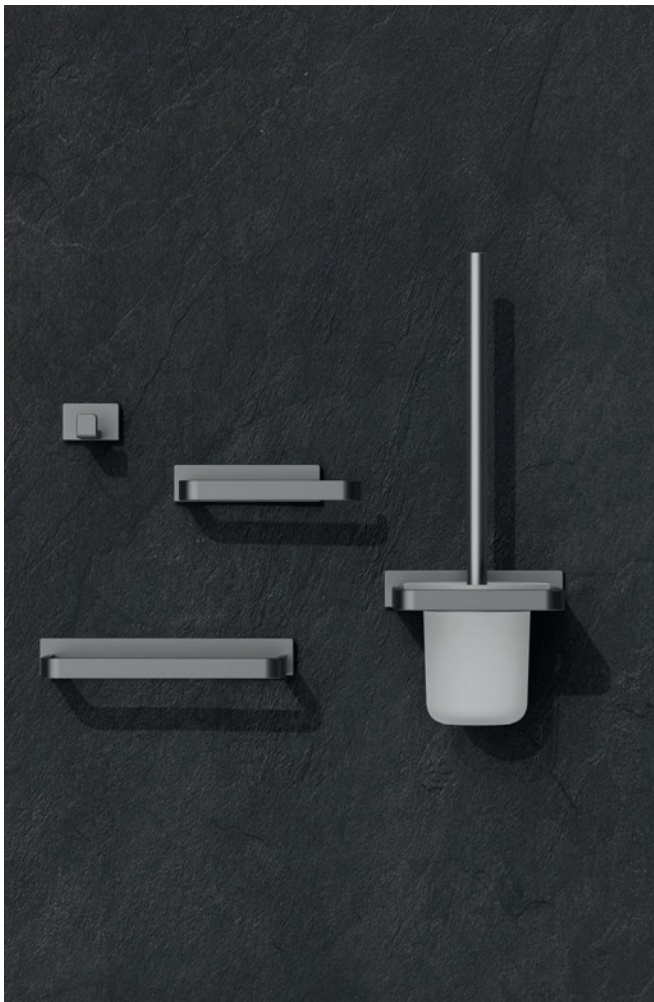

Diamond Chrome	SO8923	£116
	Gun Metal	GM-SO8923	£149
	Matt Black	MB-SO8923	£149
	Brushed Brass	BRB-SO8923	£149