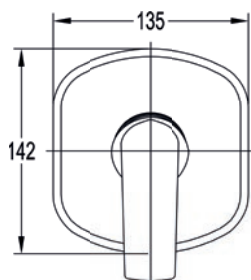

Concealed single outlet manual mixer

Medium pressure >0.5

Diamond Chrome FNSHVOS £328