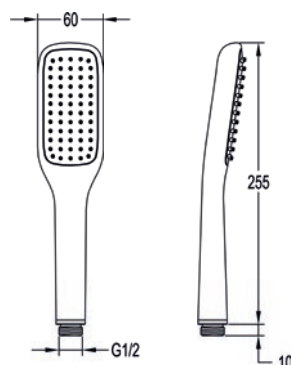

Urban single function handshower

Diamond Chrome KI039

£34