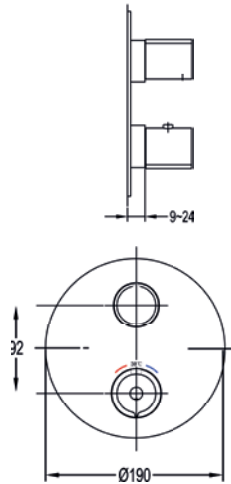

GoTurn® finishing set

Thermostatic anti-scald
Suitable for 1, 2 or 3 outlets
Requires SmartBOX - SMBOX-UNI

Diamond Chrome AL-TRIM

£192