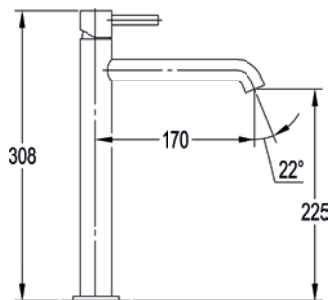

Slim 308mm single lever basin mixer

Medium pressure >0.5

Diamond Chrome includes universal clicker waste, colour matched wastes sold separately (page 304)

	Diamond Chrome	LVTBAS-20	£260
	Brushed Nickel	BN-LVTBAS-20	£345
	Gun Metal	GM-LVTBAS-20	£345
	Matt Black	MB-LVTBAS-20	£345
	Brushed Brass	BRB-LVTBAS-20	£345