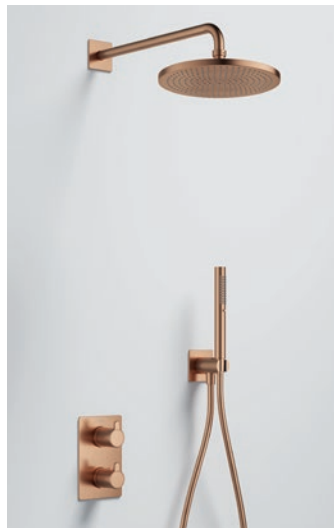

Square shower pack with Air-Mix rainshower and handshower kit

Medium pressure >0.5
250mm Air-Mix rainshower
2-function pencil handshower
Includes SMBOX-UNI
Interchangeable insert: IND-3 (page 54)

	Diamond Chrome	MLGT2PK2-SQ	£1088
	Gun Metal	GM-MLGT2PK2-SQ	£1436
	Matt Black	MB-MLGT2PK2-SQ	£1436
	Brushed Bronze	BRO-MLGT2PK2-SQ	£1436
	Brushed Brass	BRB-MLGT2PK2-SQ	£1436