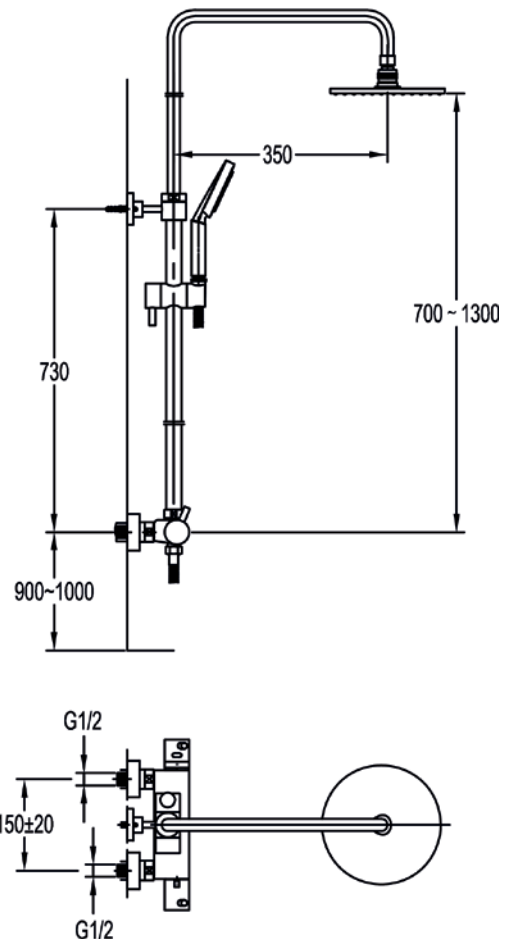

Exposed thermostatic adjustable height shower column

Medium pressure >0.5
Slimline 250mm rainshower
Cool to touch controls

Diamond Chrome   LVTSKIT-19   £840

Easy installation kit

Suitable for 15mm copper pipe installation

FL-EASYKIT   £40