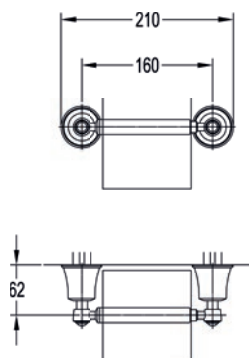

Liberty toilet roll holder

	Diamond Chrome	LI8989B	£78
	Brushed Nickel	LI8989B-BN	£99
	Oil Rubbed Bronze	LI8989B-ORB	£99
	Brushed Brass	LI8989B-BRB	£99

Liberty toilet roll holder with shelf

	Diamond Chrome	LI8989	£92
	Oil Rubbed Bronze	LI8989-ORB	£113