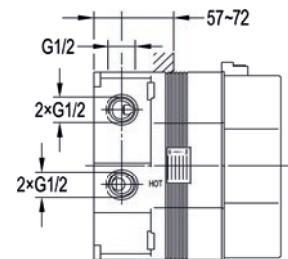

SuperSlim thermostatic 1, 2, 3 outlet SlimBOX

Medium pressure >0.5
SuperSlim 57mm installation depth
Requires finishing set

SMBOX-UNI	£418