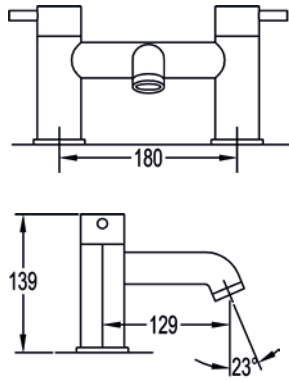

Low pressure >0.2

	Diamond Chrome	LVDMH	£98
---	----------------	-------	-----

Deck mounted cold shut off valve

Low pressure >0.2

	Diamond Chrome	LVDMC	£98
---	----------------	-------	-----

2-hole deck mounted bath filler