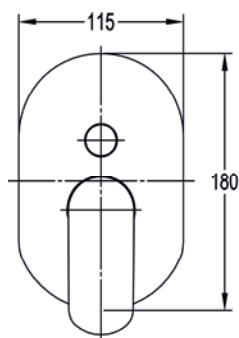

Ascend concealed 2-outlet manual mixer

Medium pressure >0.5
Includes easyfit SmartBOX

	Diamond Chrome	ASSHVO/DIV	£279
	Brushed Nickel	BN-ASSHVO/DIV	£339
	Matt Black	MB-ASSHVO/DIV	£339
	Brushed Bronze	BRO-ASSHVO/DIV	£339
	Brushed Brass	BRB-ASSHVO/DIV	£339