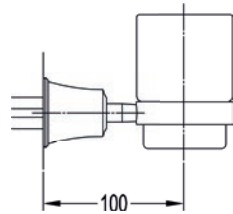

Liberty glass tumbler