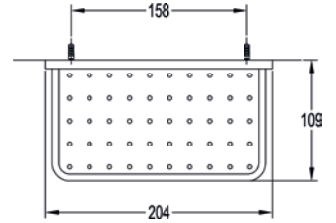

Sofija 205mm soap dish

Diamond Chrome SO8919A

£91