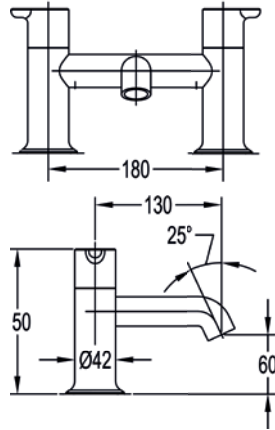

2-hole deck mounted bath filler

Low pressure >0.2
Interchangeable insert: IND-3 (page 54)

	Diamond Chrome	MLBF	£375
	Gun Metal	GM-MLBF	£480
	Matt Black	MB-MLBF	£480
	Brushed Bronze	BRO-MLBF	£480
	Brushed Brass	BRB-MLBF	£480