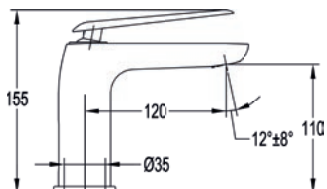

155mm single lever basin mixer

Medium pressure >0.5
Includes universal clicker waste

Diamond Chrome	ALBAS	£330
Low pressure accessory kit	FLLPSPRAYAL	£25