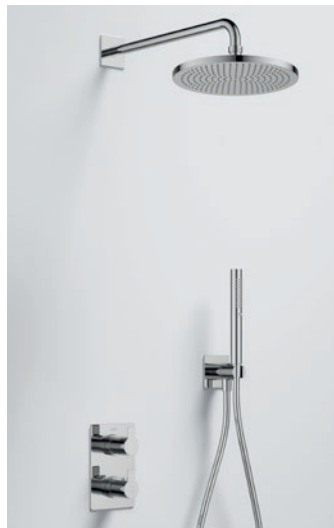

GoTurn® shower pack with Air-Mix rainshower and handshower kit

Medium pressure >0.5
250mm Air-Mix rainshower
2-function pencil handshower
Includes SMBOX-UNI

Diamond Chrome SRGT2PK2

£1088