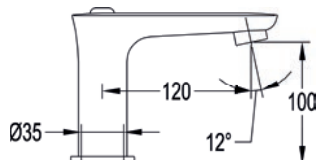

100mm single lever basin mixer

Medium pressure >0.5
Includes universal clicker waste

	Diamond Chrome	URBAS	£330
	Low pressure accessory kit	FLLPSPRAYSTD	£15