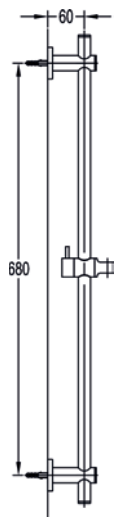

120mm square ceiling mounted shower arm

	Diamond Chrome	KI010	£54
--	----------------	-------	-----

Slide Rail Sets

Flexible showering made simple.

Our slide rail sets combine a smooth, adjustable rail with an ABS 5-function handshower, available with or without a wall outlet. Offered in six colour finishes, they provide practical, customisable control while delivering a sleek, modern look for any bathroom.