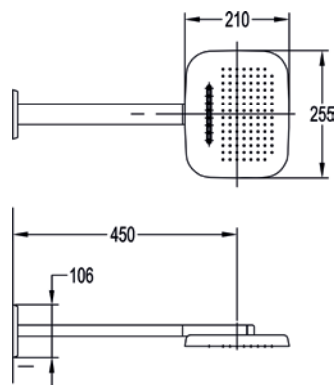

Design 2-function rainshower with rainstream

High pressure >1.0
Air-Mix rainshower with rainstream function

Diamond Chrome   KI012   £864