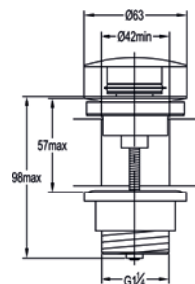

Universal basin clicker waste

Suitable for slotted & unslotted

	Diamond Chrome	CB9276	£40
	Brushed Nickel	BN-CB9276	£75
	Matt Black	MB-CB9276	£75
	Brushed Bronze	BRO-CB9276	£75
	Brushed Brass	BRB-CB9276	£75