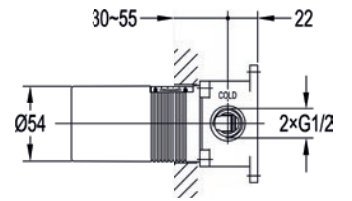

1-hole concealed basin/bath SmartBOX

Medium pressure >0.5
Requires finishing set

BOX7812	£99