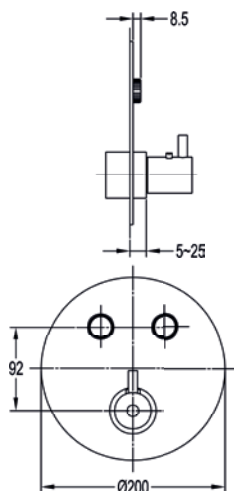

Levo round 2-outlet GoClick® finishing set

Thermostatic anti-scald
GoClick® flow control
Requires GoBOX - GOBOX-UNI
Not compatible with a positive head pump

	Diamond Chrome	LVGO-2-RO	£390
	Brushed Nickel	BN-LVGO-2-RO	£540
	Gun Metal	GM-LVGO-2-RO	£540
	Matt Black	MB-LVGO-2-RO	£540
	Brushed Brass	BRB-LVGO-2-RO	£540
	Brushed Gold	BG-LVGO-2-RO	£540