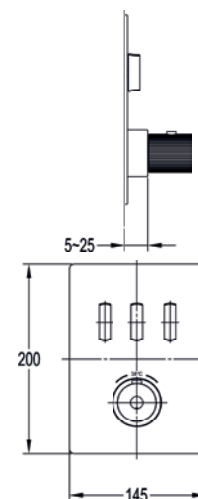

Diamond Chrome	GS3-TRIM	£425
	Brushed Nickel	BN-GS3-TRIM	£590
	Gun Metal	GM-GS3-TRIM	£590
	Matt Black	MB-GS3-TRIM	£590
	Brushed Bronze	BRO-GS3-TRIM	£590
	Brushed Brass	BRB-GS3-TRIM	£590