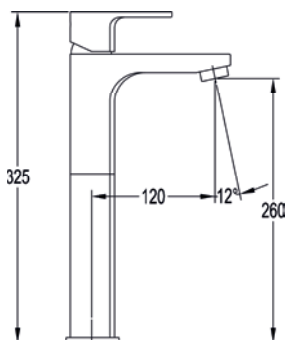

325mm single lever basin mixer

Medium pressure >0.5
Diamond Chrome includes universal clicker waste, colour matched wastes sold separately.

	Diamond Chrome	SMTBAS	£303
	Gun Metal	GM-SMTBAS	£380
	Matt Black	MB-SMTBAS	£380
	Brushed Brass	BRB-SMTBAS	£380

Low pressure accessory kit   FLLPSPRAYSTD   £15