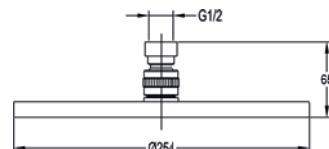

Design 250mm brass round Air-Mix rainshower

Medium pressure >0.5

	Diamond Chrome	KI026A	£245
	Brushed Nickel	BN-KI026A	£325
	Gun Metal	GM-KI026A	£325
	Matt Black	MB-KI026A	£325
	Brushed Bronze	BRO-KI026A	£325
	Brushed Brass	BRB-KI026A	£325
	Brushed Gold	BG-KI026A	£325