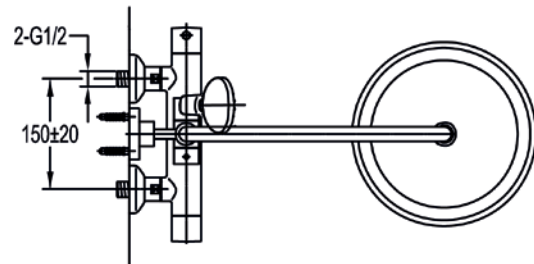

Thermostatic 2-outlet shower column

Medium pressure >0.5
225mm ABS rainshower
5-function ABS handshower

Diamond Chrome SMTSKIT-21 £550

Easy installation kit

Suitable for 15mm copper pipe installation

FL-EASYKIT £40