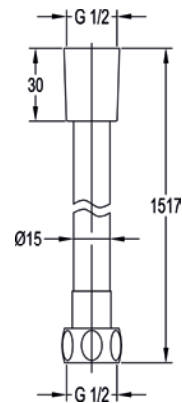

Smooth 1.5m shower hose

	Diamond Chrome	KI201D	£32
	Brushed Nickel	BN-KI201D	£52
	Oil Rubbed Bronze	KI201D-ORB	£52
	Brushed Brass	BRB-KI201D	£52