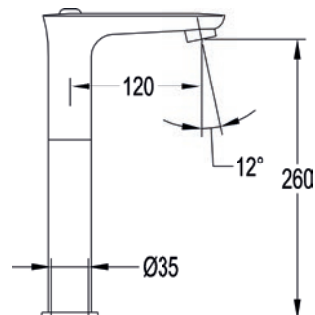

260mm single lever basin mixer

Medium pressure >0.5
Includes universal clicker waste

	Diamond Chrome	URTBAS	£420
	Low pressure accessory kit	FLLPSPRAYSTD	£15