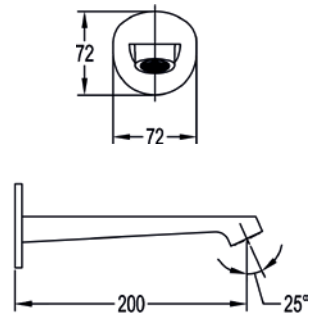

2-hole concealed basin/bath SmartBOX

Medium pressure >0.5
 Requires finishing set

BOX8299	£152
---------	------

Concealed 2-outlet manual mixer

Medium pressure >0.5
Includes easyfit SmartBOX

	Diamond Chrome	ASSHVO/DIV	£279
	Brushed Nickel	BN-ASSHVO/DIV	£339
	Matt Black	MB-ASSHVO/DIV	£339
	Brushed Bronze	BRO-ASSHVO/DIV	£339
	Brushed Brass	BRB-ASSHVO/DIV	£339