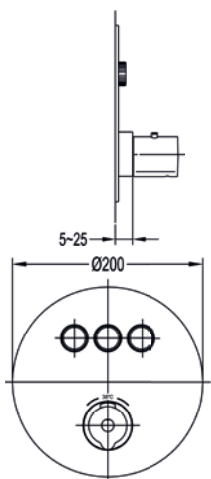

Allre round 3-outlet GoClick® finishing set

Thermostatic anti-scald
GoClick® flow control
Requires GoBOX - GOBOX-UNI
Not compatible with a positive head pump

Diamond Chrome ALGO-3

£425