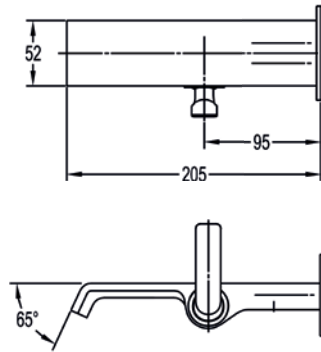

1-hole wall mounted basin mixer finishing set

Medium pressure >0.5
Requires installation SmartBOX - BOX7812
Universal clicker waste sold separately

	Diamond Chrome	STR1H-TRIM	£259
	Gun Metal	GM-STR1H-TRIM	£319