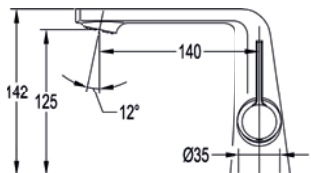

142mm single lever basin mixer

Medium pressure >0.5
Includes universal clicker waste

	Diamond Chrome	FNBAS	£335
	Low pressure accessory kit	FLLPSPRAYAL	£25