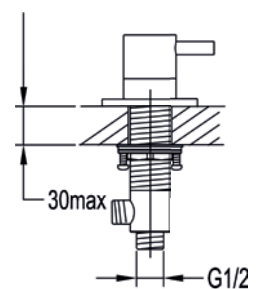

Deck mounted cold shut off valve

Low pressure >0.2

	Diamond Chrome	LVDMC	£98