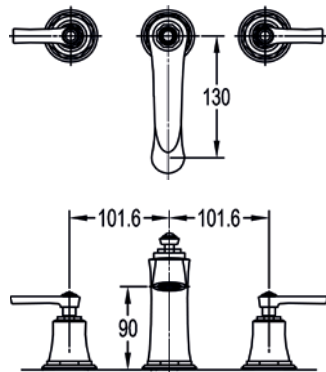

3-hole deck mounted basin mixer

Medium pressure >0.5
Diamond Chrome includes universal clicker waste, colour matched wastes sold separately.

	Diamond Chrome	LI3HBAS	£478
	Brushed Nickel	LI3HBAS-BN	£510
	Oil Rubbed Bronze	LI3HBAS-ORB	£510
	Brushed Brass	LI3HBAS-BRB	£510
	Low pressure accessory kit	FLLPSPRAYAL	£25