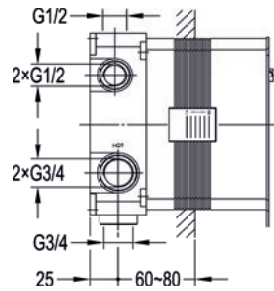

GoClick® thermostatic 2 or 3 outlet GoBOX

High pressure >1.0
Not compatible with a positive head pump
GoClick® flow control
Requires finishing set

GOBOX-UNI

£370