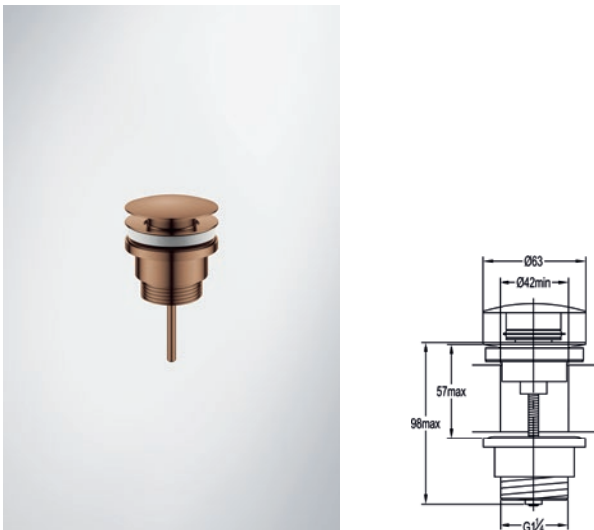

Universal basin clicker waste

Suitable for slotted & unslotted

	Diamond Chrome	CB9276	£40
	Gun Metal	GM-CB9276	£75
	Matt Black	MB-CB9276	£75
	Brushed Bronze	BRO-CB9276	£75
	Brushed Brass	BRB-CB9276	£75