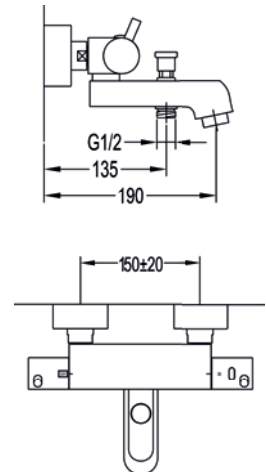

Wall mounted thermostatic bath and shower mixer

Medium pressure >0.5
Excludes shower set

Diamond Chrome LVTBSMWM £570