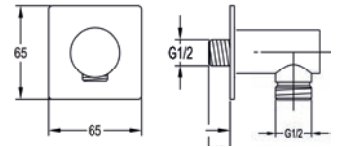

Square wall outlet elbow

	Diamond Chrome	KI8810	£38
	Brushed Nickel	BN-KI8810	£52
	Gun Metal	GM-KI8810	£52
	Matt Black	MB-KI8810	£52
	Brushed Bronze	BRO-KI8810	£52
	Brushed Brass	BRB-KI8810	£52