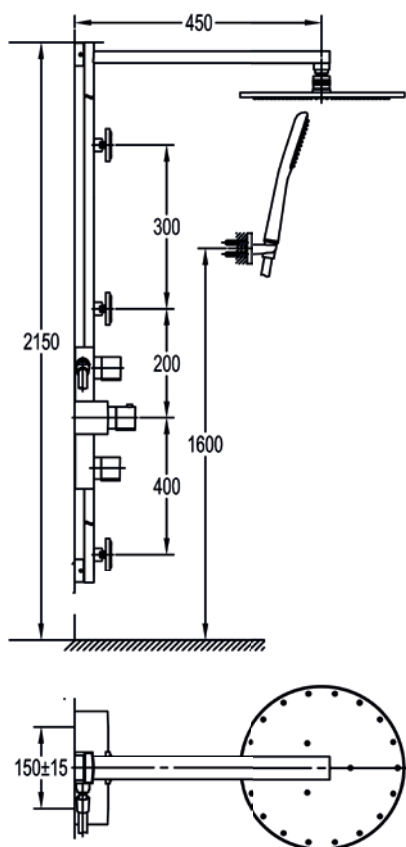

Allore Shower Column

Precision, comfort and versatility in every shower.

The Allore shower combines a versatile multifunction design with advanced thermostatic technology, delivering precise temperature control and a consistently indulgent showering experience.

Allore exposed thermostatic shower column with body jets

High pressure >1.0
300mm Air-Mix rainshower
Includes shower set with 1.5m smooth hose

Diamond Chrome ALTSP £2005

Mounting fixing kit for exposed showering

150mm centres
Optional fixing kit

FIXKIT £73