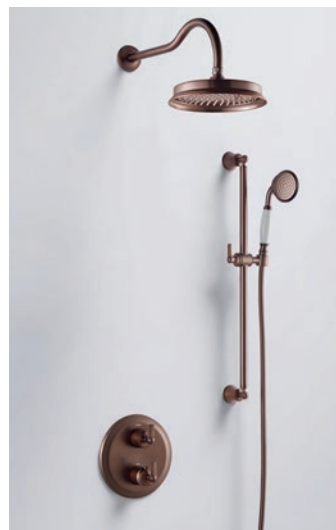

GoTurn® shower pack with rainshower and slide rail

Medium pressure >0.5
225mm solid brass rainshower
Single function handshower
Includes SMBOX-UNI

	Diamond Chrome	LIGT2PK2	£1286
	Brushed Nickel	BN-LIGT2PK2	£1644
	Oil Rubbed Bronze	ORB-LIGT2PK2	£1644
	Brushed Brass	BRB-LIGT2PK2	£1644