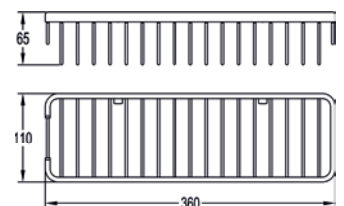

360mm single rack

Diamond Chrome RA8963A

£93