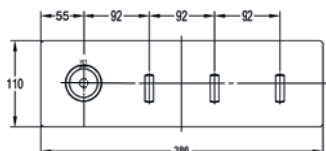

GoSlide® 3-outlet landscape finishing set

Medium pressure >0.5
Thermostatic anti-scald
Requires SmartBOX - SMBOX-3WL

	Diamond Chrome	GSL3-TRIM	£490
	Gun Metal	GM-GSL3-TRIM	£670