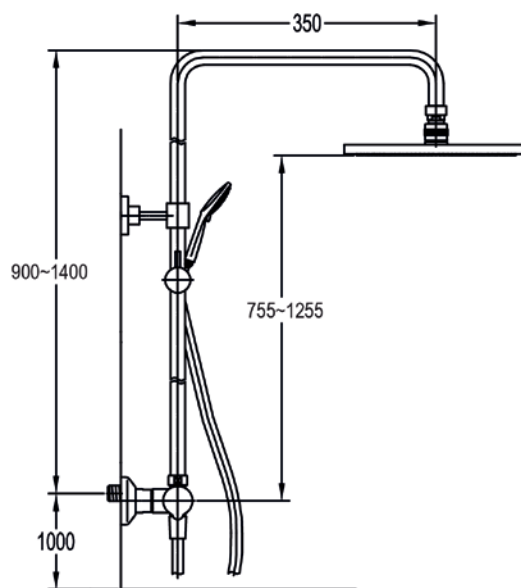

Thermostatic 2-outlet adjustable height shower column

Medium pressure >0.5
225mm ABS rainshower
5-function ABS handshower

	Diamond Chrome	EXPSKIT	£610
	Gun Metal	GM-EXPSKIT	£820
	Matt Black	MB-EXPSKIT	£820
	Brushed Brass	BRB-EXPSKIT	£820

Easy installation kit

Suitable for 15mm copper pipe installation

FL-EASYKIT	£40