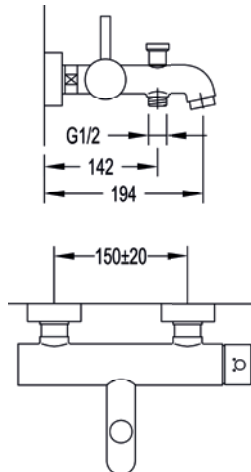

Wall mounted bath and shower mixer

Medium pressure >0.5
Includes shower kit with 1.5m double lock hose

Diamond Chrome LVSLSBM £333