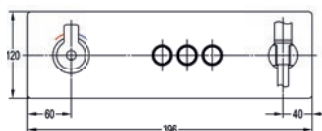

Concealed thermostatic landscape 3-outlet GoClick® valve

High pressure >1.0
Integral handshower
Includes easyfit SmartBOX
Not compatible with a positive head pump

Diamond Chrome SRTHGO3-V

£1026