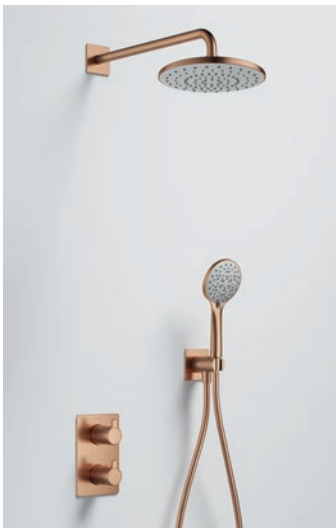

Square shower pack with ABS rainshower and handshower kit

Medium pressure >0.5
225mm ABS rainshower
5-function handshower
Includes SMBOX-UNI
Interchangeable insert: IND-3 (page 54)

	Diamond Chrome	MLGT2PK1-SQ	£858
	Gun Metal	GM-MLGT2PK1-SQ	£1151
	Matt Black	MB-MLGT2PK1-SQ	£1151
	Brushed Bronze	BRO-MLGT2PK1-SQ	£1151
	Brushed Brass	BRB-MLGT2PK1-SQ	£1151