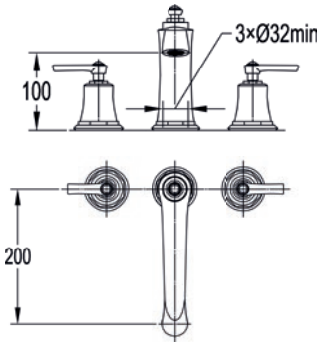

3-hole deck mounted bath filler

Medium pressure >0.5
65mm x 65mm baseplates

	Diamond Chrome	LI3HBF	£509