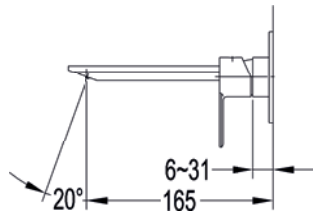

2-hole concealed basin/bath mixer finishing set

Medium pressure >0.5
Requires installation SmartBOX - BOX8295
Wastes sold seperately (page 304)

Diamond Chrome SR2HBAS-TRIM £199