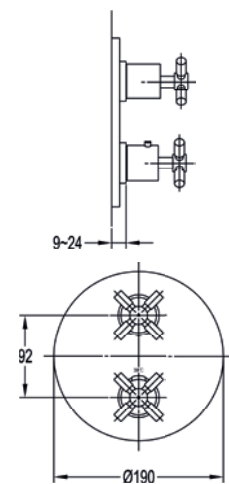

Cross handle GoTurn® finishing set

Thermostatic anti-scald
Suitable for 1, 2 or 3 outlets
Requires SmartBOX - SMBOX-UNI

Diamond Chrome XL-TRIM

£192