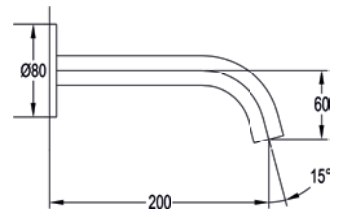

Round 200mm bath spout

Low pressure >0.2

Diamond Chrome	LVEXTSPOUT	£92
----------------	------------	-----

Wall mounted hot shut off valve

Low pressure >0.2

	Diamond Chrome	LWWMCONHW	£65
	Brushed Nickel	BN-LWWMCONHW	£140
	Matt Black	MB-LWWMCONHW	£140
	Brushed Gold	BG-LWWMCONHW	£140