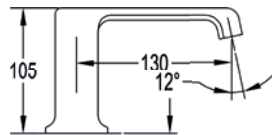

2-hole deck mounted basin mixer

Medium pressure >0.5
Universal clicker waste sold separately

	Diamond Chrome	STR2HBAS	£449
	Gun Metal	GM-STR2HBAS	£499