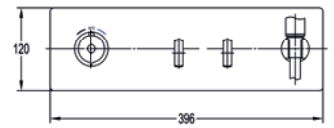

GoSlide landscape 2-outlet finishing set with integrated handshower kit

Medium pressure >0.5
Thermostatic anti-scald
Requires SmartBOX - SMBOX2HL

	Diamond Chrome	GSL2KIT	£499
	Brushed Nickel	BN-GSL2KIT	£649
	Gun Metal	GM-GSL2KIT	£649
	Matt Black	MB-GSL2KIT	£649
	Brushed Bronze	BRO-GSL2KIT	£649
	Brushed Brass	BRB-GSL2KIT	£649