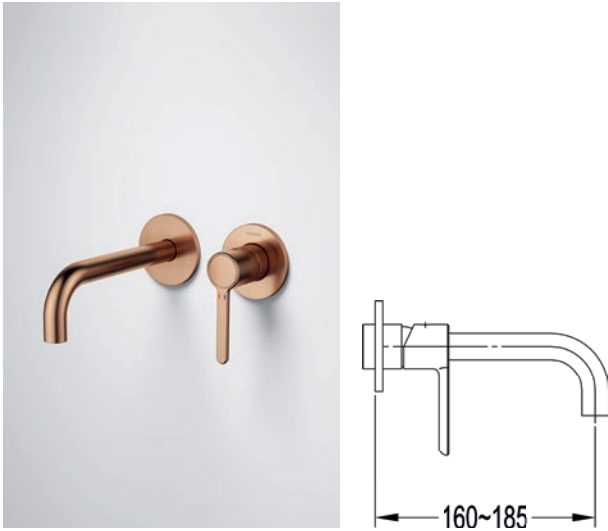

Low pressure accessory kit FLLSPRAYSTD £15

3-hole deck mounted basin mixer

Low pressure >0.2
 Swivel spout
 Interchangeable insert: IND-1 (page 54)
 Universal clicker waste sold separately.

	Diamond Chrome	ML3HBAS	£330
	Gun Metal	GM-ML3HBAS	£420
	Matt Black	MB-ML3HBAS	£420
	Brushed Bronze	BRO-ML3HBAS	£420
	Brushed Brass	BRB-ML3HBAS	£420