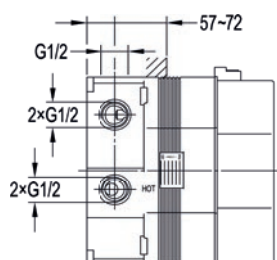

SuperSlim thermostatic 1, 2, 3 outlet SlimBOX

Medium pressure >0.5
SuperSlim 57mm installation depth
Requires finishing set

SMBOX-UNI

£418