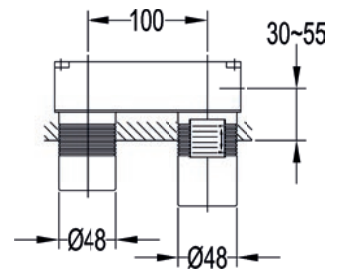

2-hole concealed basin/bath SmartBOX

Medium pressure >0.5
Requires finishing set

BOX8295 £152