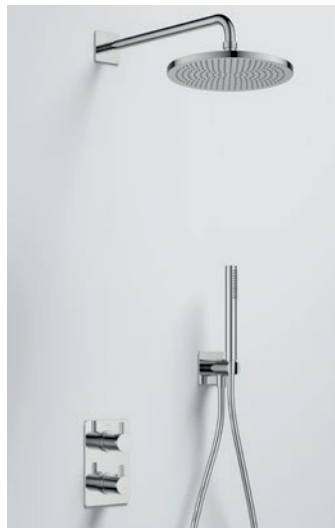

Square shower pack with Air-Mix rainshower and handshower kit

Medium pressure >0.5
250mm Air-Mix rainshower
Single function pencil handshower
Includes SMBOX-UNI

	Diamond Chrome	LVGT2PK2-SQ	£1082
	Brushed Nickel	GM-LVGT2PK2-SQ	£1430
	Gun Metal	MB-LVGT2PK2-SQ	£1430
	Matt Black	BRO-LVGT2PK2-SQ	£1430
	Brushed Brass	BRB-LVGT2PK2-SQ	£1430