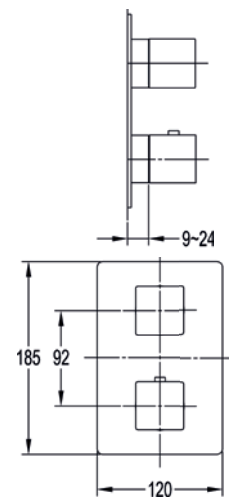

Dekka GoTurn® finishing set

Thermostatic anti-scald
Suitable for 1, 2 or 3 outlets
Requires SmartBOX - SMBOX-UNI

Diamond Chrome QU-TRIM

£209