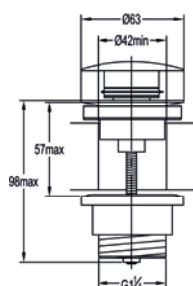

Accessories 306

Coco 306

Sofija 310

Liberty 314

Racks 318

Basin & Bath Wastes

Complete solutions for stylish, functional bathrooms.

Our range of basin and bath wastes combines practical performance with sleek, contemporary design. It includes basin clicker wastes, bottle traps with pipes, bath clicker wastes with overflow, and bath overflow fillers with clicker waste. Available in eight colour finishes, each component is designed to provide reliable functionality while seamlessly complementing the overall aesthetic of your bathroom.