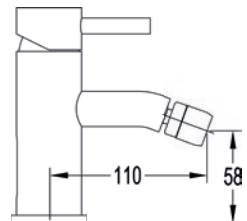

Single lever bidet mixer

Low pressure >0.2

Includes universal clicker waste

	Diamond Chrome	LVBID	£216