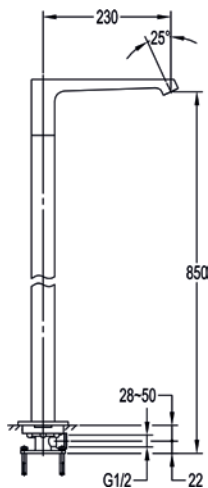

Floor Mounted Bath Spouts

A statement of modern elegance.

Our floor standing bath spouts adds a refined, contemporary touch to any bathroom. With clean lines and a sleek profile, it combines effortless functionality with a stylish, elegant look, making it the perfect statement piece for modern freestanding baths.

Ascend floor standing bath spout

High pressure >1.0

	Diamond Chrome	ASFMSPOUT	£799
	Brushed Nickel	BN-ASFMSPOUT	£949
	Matt Black	MB-ASFMSPOUT	£949
	Brushed Bronze	BRO-ASFMSPOUT	£949
	Brushed Brass	BRB-ASFMSPOUT	£949