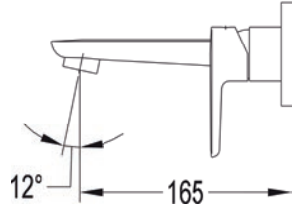

2-hole wall mounted basin/bath mixer finishing set

Medium pressure >0.5
Requires installation SmartBOX - BOX8299
Wastes sold seperately (page 304)

Diamond Chrome UR2HBAS-TRIM £195