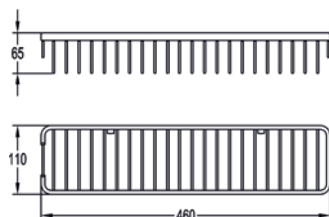

460mm single rack

Diamond Chrome RA8963

£119