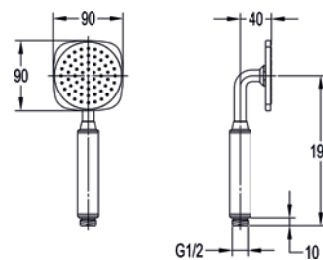

Square pressure boost handshower

	Diamond Chrome	KI575B	£118
	Gun Metal	GM-KI575B	£156
	Matt Black	MB-KI575B	£156
	Brushed Bronze	BRO-KI575B	£156
	Brushed Brass	BRB-KI575B	£156