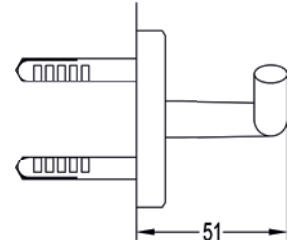

Diamond Chrome	CO8906-14	£47
	Brushed Nickel	BN-CO8906-14	£79
	Gun Metal	GM-CO8906-14	£79
	Matt Black	MB-CO8906-14	£79
	Brushed Bronze	BRO-CO8906-14	£79
	Brushed Brass	BRB-CO8906-14	£79
	Brushed Gold	BG-CO8906-14	£79

Coco robe hook