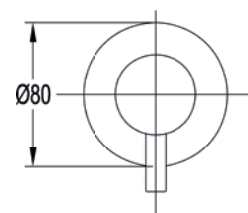

Levo concealed single outlet manual mixer

Low pressure >0.2

	Diamond Chrome	LVSHVOS	£140
	Brushed Nickel	BN-LVSHVOS	£270
	Matt Black	MB-LVSHVOS	£270
	Brushed Gold	BG-LVSHVOS	£270