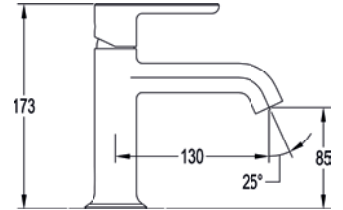

173mm single lever basin mixer

Low pressure >0.2
Interchangeable insert: IND-2 (page 54)
Diamond Chrome includes universal clicker waste, colour matched wastes sold separately.

	Diamond Chrome	MLBAS	£199
	Gun Metal	GM-MLBAS	£280
	Matt Black	MB-MLBAS	£280
	Brushed Bronze	BRO-MLBAS	£280
	Brushed Brass	BRB-MLBAS	£280