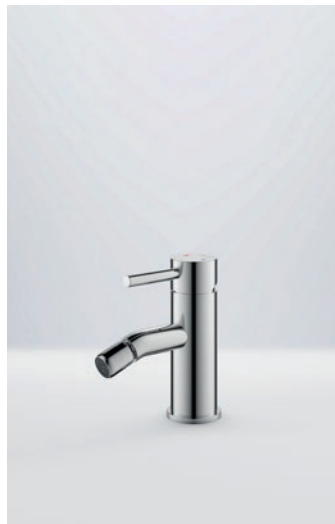

Single lever bidet mixer

Low pressure >0.2

Includes universal clicker waste

	Diamond Chrome	LVBID	£216