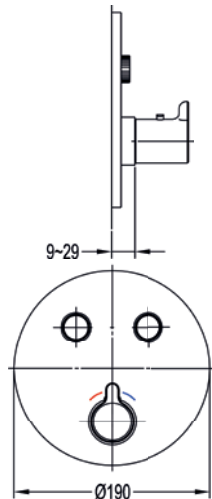

Round 2-outlet GoClick® finishing set

Thermostatic anti-scald
GoClick® flow control
Requires GoBOX - GOBOX-UNI
Not compatible with a positive head pump
Interchangeable insert: IND-5 (page 54)