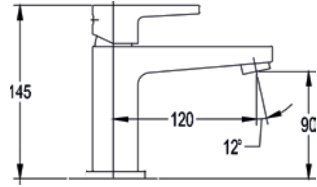

145mm single lever basin mixer

Medium pressure >0.5
Includes universal clicker waste

	Diamond Chrome	DESBAS	£275
	Low pressure accessory kit	FLLPSPRAYJR	£15