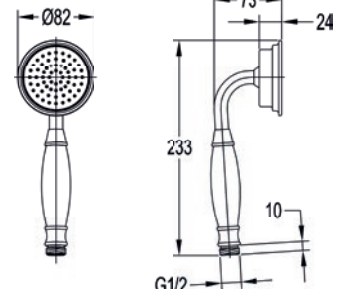

Liberty single function brass handshower

	Diamond Chrome	KI040	£62
	Brushed Nickel	KI040-BN	£90
	Oil Rubbed Bronze	KI040-ORB	£90
	Brushed Brass	KI040-BRB	£90