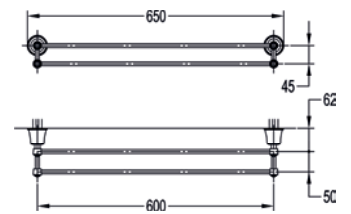

Liberty glass tumbler

	Diamond Chrome	LI8986	£59
	Brushed Nickel	LI8986-BN	£78
	Oil Rubbed Bronze	LI8986-ORB	£78
	Brushed Brass	LI8986-BRB	£78

Liberty double towel bar

	Diamond Chrome	LI8982	£140
	Oil Rubbed Bronze	LI8982-ORB	£167