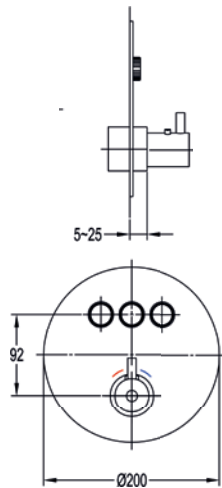

Levo round 3-outlet GoClick® finishing set

Thermostatic anti-scald
GoClick® flow control
Requires GoBOX - GOBOX-UNI
Not compatible with a positive head pump

Diamond Chrome LVGO-3-RO

£425