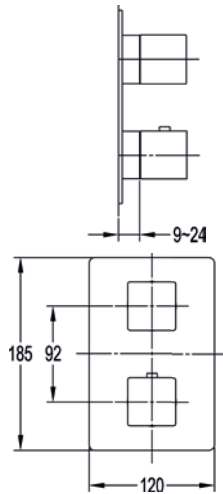

Diamond Chrome DEBAS/BFSPOUT

£111

Concealed 2-outlet manual mixer

Medium pressure >0.5
Includes easyfit SmartBOX

 Diamond Chrome DESHVO/DIV £243

Concealed single outlet manual mixer

Low pressure >0.2

 Diamond Chrome DESHVO £196