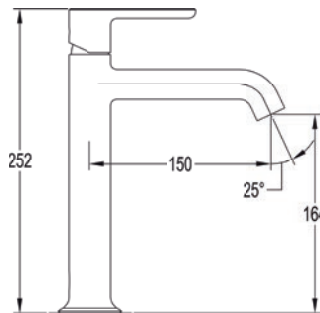

252mm single lever basin mixer

Medium pressure >0.5
Interchangeable insert: IND-2 (page 54)
Diamond Chrome includes universal clicker waste, colour matched wastes sold separately.

	Diamond Chrome	MLTBAS	£270
	Gun Metal	GM-MLTBAS	£360
	Matt Black	MB-MLTBAS	£360
	Brushed Bronze	BRO-MLTBAS	£360
	Brushed Brass	BRB-MLTBAS	£360

Low pressure accessory kit FLLSPRAYSTD £15