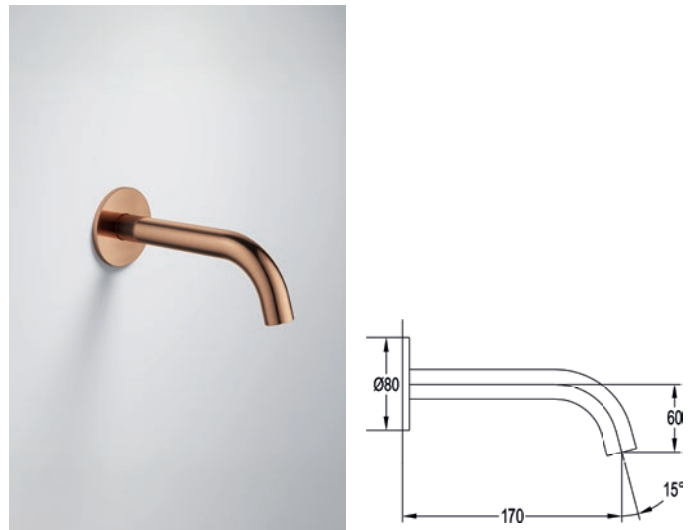

2-hole concealed basin/bath SmartBOX

Medium pressure >0.5
 Requires finishing set

BOX8295 £152

Universal basin clicker waste

Suitable for slotted & unslotted

	Diamond Chrome	CB9276	£40
	Gun Metal	GM-CB9276	£75
	Matt Black	MB-CB9276	£75
	Brushed Bronze	BRO-CB9276	£75
	Brushed Brass	BRB-CB9276	£75