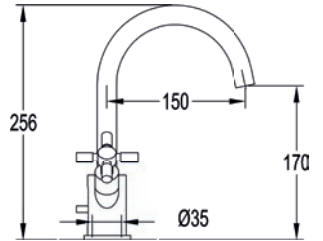

2-hole concealed basin/bath SmartBOX

Medium pressure >0.5
Requires finishing set

BOX8286	£152
---------	------

3-hole concealed basin mixer

Low pressure >0.2
Includes universal clicker waste

Diamond Chrome	LV3HWMBAS	£280
----------------	-----------	------