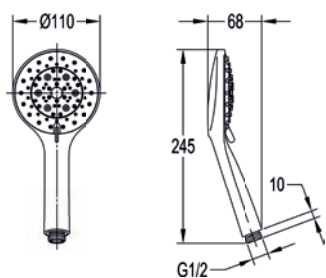

ABS Multi-Function Handshowers

Flexibility and comfort in every shower.

ABS multi-function handshowers are available in 3 and 5-function options, offering a range of spray experiences to suit every showering style. Designed for comfort and performance, they deliver consistent water flow while combining practicality with a sleek, modern aesthetic.

Linea 5-function ABS handshower

	Diamond Chrome	KI573	£27
	Brushed Nickel	BN-KI573	£45
	Gun Metal	GM-KI573	£45
	Matt Black	MB-KI573	£45
	Brushed Bronze	BRO-KI573	£45
	Brushed Brass	BRB-KI573	£45