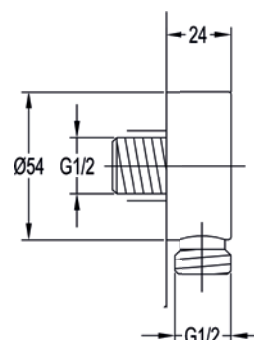

Round wall outlet elbow

	Diamond Chrome	KIA120	£34
	Brushed Nickel	BN-KIA120	£48
	Gun Metal	GM-KIA120	£48
	Matt Black	MB-KIA120	£48
	Brushed Bronze	BRO-KIA120	£48
	Brushed Brass	BRB-KIA120	£48
	Brushed Gold	BG-KIA120	£48