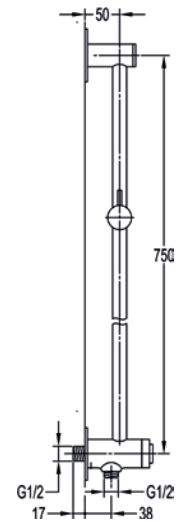

Square GoClick® slide rail with flow control

High pressure >1.0
Requires separate temperature control
Excludes shower kit
Not compatible with a positive head pump

Diamond Chrome SRGOSS-V

£254