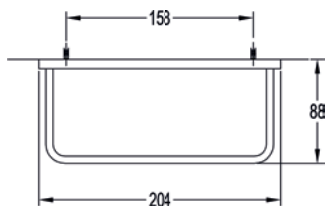

Sofija Bathroom Accessories

Soft square style, effortless coordination.

The Sofija bathroom accessories feature a refined, soft-square design that adds subtle elegance to any bathroom. Available in four colour finishes, they combine practical functionality with a polished, cohesive look, helping you create a stylish, coordinated space.

Sofija guest towel ring

	Diamond Chrome	SO8915A	£65
	Gun Metal	GM-SO8915A	£79
	Matt Black	MB-SO8915A	£79
	Brushed Brass	BRB-SO8915A	£79