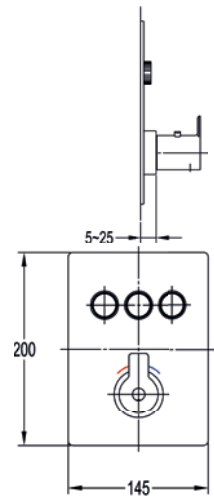

Square 3-outlet GoClick® finishing set

Thermostatic anti-scald
GoClick® flow control
Requires GoBOX - GOBOX-UNI
Not compatible with a positive head pump

Diamond Chrome SRGO-3

£425