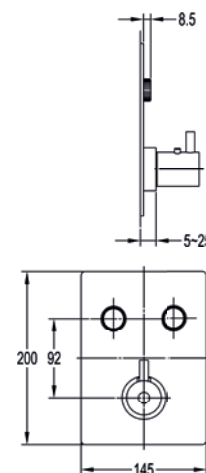

Levo square 2-outlet GoClick® finishing set

Thermostatic anti-scald
GoClick® flow control
Requires GoBOX - GOBOX-UNI
Not compatible with a positive head pump

	Diamond Chrome	LVGO-2-SQ	£390
	Brushed Nickel	BN-LVGO-2-SQ	£540
	Gun Metal	GM-LVGO-2-SQ	£540
	Matt Black	MB-LVGO-2-SQ	£540
	Brushed Brass	BRB-LVGO-2-SQ	£540
	Brushed Gold	BG-LVGO-2-SQ	£540