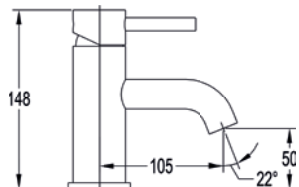

Single lever bidet mixer

Low pressure >0.2

Includes universal clicker waste

	Diamond Chrome	LVBID	£216
--	----------------	-------	------

148mm single lever basin mixer

Low pressure >0.2
Includes universal clicker waste