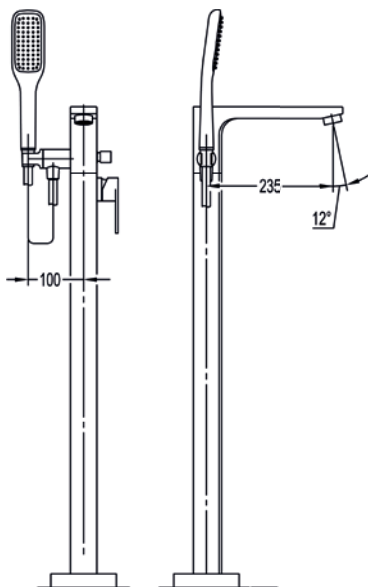

Floor standing bath and shower mixer

High pressure >1.0
Includes easyfit SmartBOX

	Diamond Chrome	SMTBSM	£1450
	Gun Metal	GM-SMTBSM	£1900
	Matt Black	MB-SMTBSM	£1900
	Brushed Brass	BRB-SMTBSM	£1900