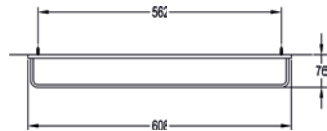

£77

Sofija 360mm single towel bar

Diamond Chrome SO8912A

£77

Sofija 600mm single towel bar

Diamond Chrome SO8912

£113

Sofija 600mm triple towel shelf