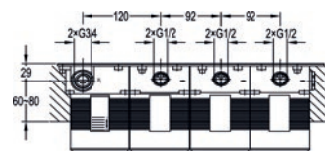

	Diamond Chrome	STRGS2PK1	£1162
	Gun Metal	GM-STRGS2PK1	£1503

GoSlide® 3-outlet landscape finishing set

Medium pressure >0.5
 Thermostatic anti-scald
 Requires SmartBOX - SMBOX-3WL

	Diamond Chrome	GSL3-TRIM	£490
	Gun Metal	GM-GSL3-TRIM	£670