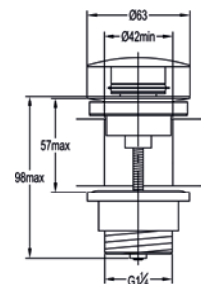

Universal basin clicker waste

Suitable for slotted & unslotted

	Diamond Chrome	CB9276	£40
	Gun Metal	GM-CB9276	£75