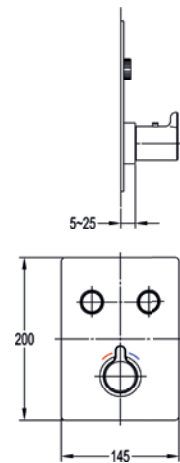

Moonlight square 2-outlet GoClick® finishing set

Thermostatic anti-scald
GoClick® flow control
Requires GoBOX - GOBOX-UNI
Interchangeable insert: IND-5 (page 54)
Not compatible with a positive head pump

	Diamond Chrome	MLGO-2/SQ	£390
	Gun Metal	GM-MLGO-2/SQ	£540
	Matt Black	MB-MLGO-2/SQ	£540
	Brushed Bronze	BRO-MLGO-2/SQ	£540
	Brushed Brass	BRB-MLGO-2/SQ	£540