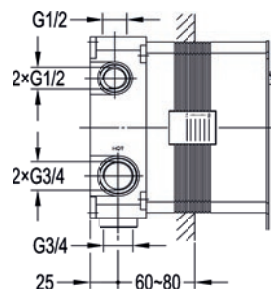

Diamond Chrome SRGO-2

£390

Square 3-outlet GoClick® finishing set

Thermostatic anti-scald
GoClick® flow control
Requires GoBOX - GOBOX-UNI
Not compatible with a positive head pump

Diamond Chrome SRGO-3

£425