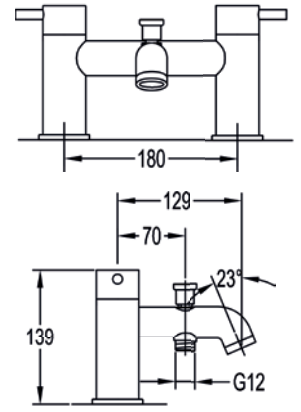

2-hole deck mounted bath and shower mixer

Low pressure >0.2
Includes shower set with 1.5m double lock hose

	Diamond Chrome	LVBSM	£449
	Brushed Nickel	BN-LVBSM	£570
	Gun Metal	GM-LVBSM	£570
	Matt Black	MB-LVBSM	£570
	Brushed Brass	BRB-LVBSM	£570