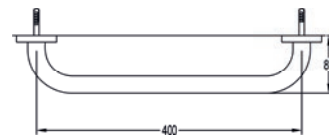

£84

Coco 400mm grab rail

Diamond Chrome CO8906-15

£70

Gloria single concealed toilet roll holder

Diamond Chrome GL8965 £54

Sofija Bathroom Accessories

Soft square style, effortless coordination.