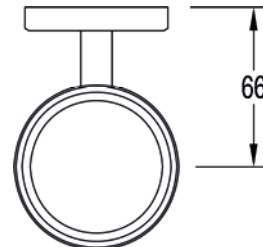

Coco single tumbler holder with glass

Diamond Chrome CO8906-12

£49