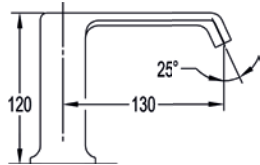

120mm single lever basin mixer

Medium pressure >0.5
Universal clicker waste sold separately

	Diamond Chrome	STRBAS	£349
	Gun Metal	GM-STRBAS	£399