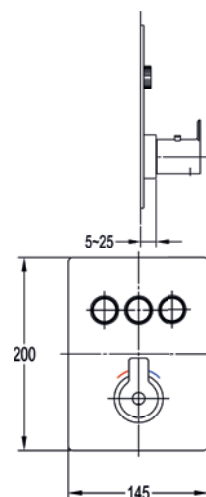

Spring square 3-outlet GoClick® finishing set

Thermostatic anti-scald
GoClick® flow control
Requires GoBOX - GOBOX-UNI
Not compatible with a positive head pump

Diamond Chrome SRGO-3

£425