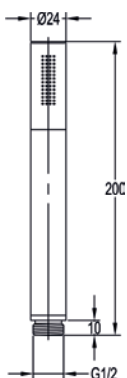

Pencil Handshowers

Versatile performance in a sleek design.

Pencil handshowers are available in single-function or 2-function options, offering flexibility and control for any shower setup. With seven colour finishes, they deliver reliable performance and a clean, minimalist design that complements modern bathroom interiors.

Single function brass pencil handshower