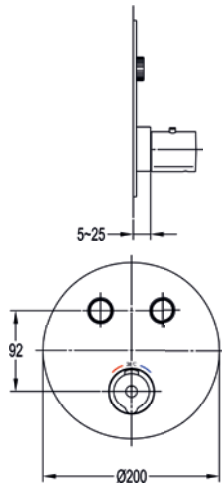

Round 2-outlet GoClick® finishing set

Thermostatic anti-scald
GoClick® flow control
Requires GoBOX - GOBOX-UNI
Not compatible with a positive head pump

Diamond Chrome ALGO-2

£390