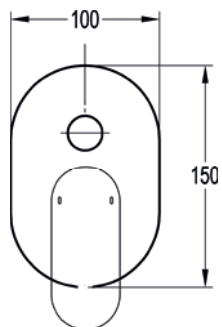

Concealed 2-outlet manual mixer

Medium pressure >0.5
Includes easyfit SmartBOX

Diamond Chrome SSMHVO/DIV £263