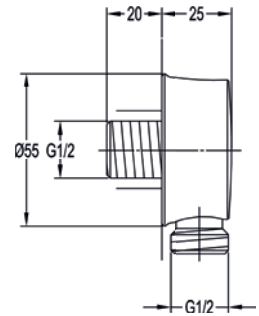

Liberty slide rail with shower set

Low pressure >0.2
Smooth 1.5m hose
Requires wall outlet elbow

	Diamond Chrome	LISFSS	£286
	Brushed Nickel	LISFSS-BN	£365
	Oil Rubbed Bronze	LISFSS-ORB	£365
	Brushed Brass	LISFSS-BRB	£365