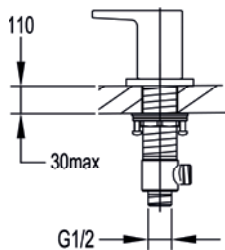

Deck mounted hot shut off valve

Low pressure >0.2

Diamond Chrome DEDMH

£104