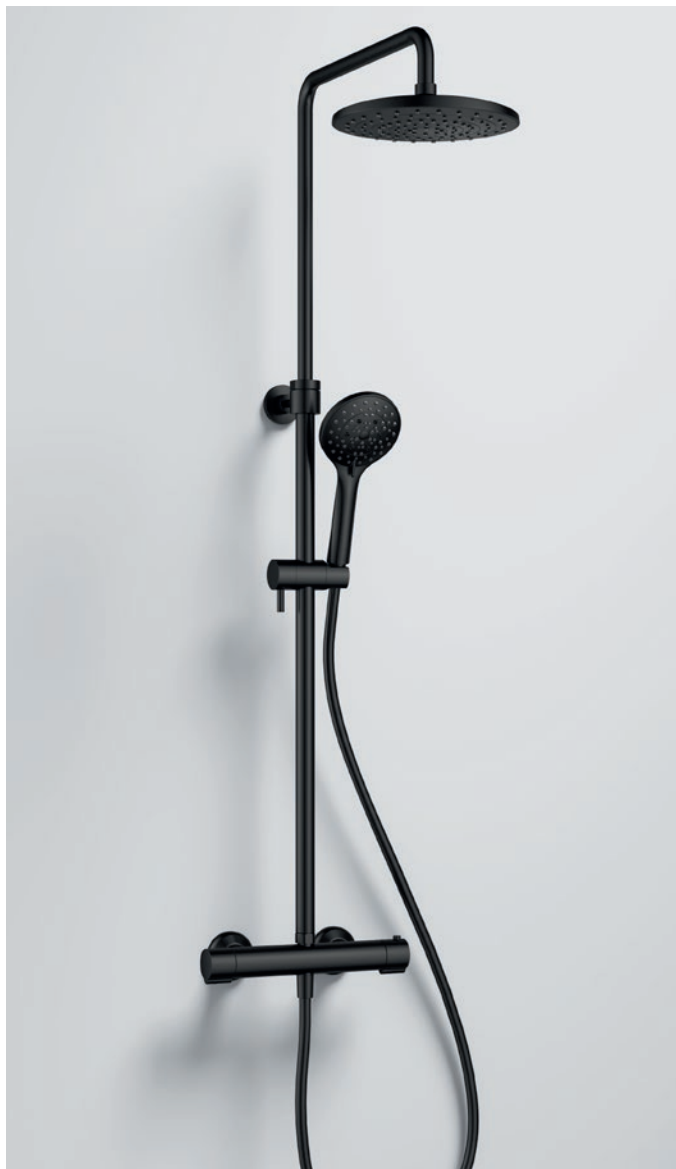

Concealed 2-outlet manual mixer

Medium pressure >0.5
Includes easyfit SmartBOX

Diamond Chrome SSMHVO/DIV £263

Concealed single outlet manual mixer

Low pressure >0.2

Diamond Chrome SSMHVO £300

Wall mounted bath and shower mixer

Medium pressure >0.5
Excludes shower kit

Diamond Chrome SSMWBSM £320

Thermostatic 2-outlet adjustable height shower column

Medium pressure >0.5
 225mm ABS rainshower
 5-function ABS handshower

	Diamond Chrome	EXPSKIT	£610
	Gun Metal	GM-EXPSKIT	£820
	Matt Black	MB-EXPSKIT	£820
	Brushed Brass	BRB-EXPSKIT	£820