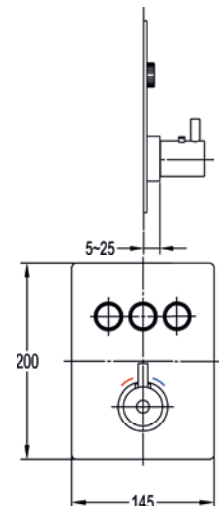

Levo square 3-outlet GoClick® finishing set

Thermostatic anti-scald
GoClick® flow control
Requires GoBOX - GOBOX-UNI
Not compatible with a positive head pump

Diamond Chrome LVGO-3-SQ

£425