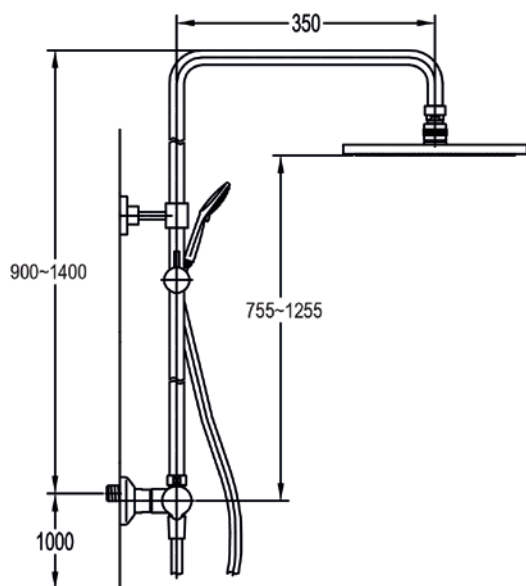

Thermostatic 2-outlet adjustable height shower column

Medium pressure >0.5
225mm ABS rainshower
5-function ABS handshower

	Diamond Chrome	EXPSKIT	£610
	Brushed Nickel	BN-EXPSKIT	£820
	Gun Metal	GM-EXPSKIT	£820
	Matt Black	MB-EXPSKIT	£820
	Brushed Brass	BRB-EXPSKIT	£820

Easy installation kit

Suitable for 15mm copper pipe installation

FL-EASYKIT	£40