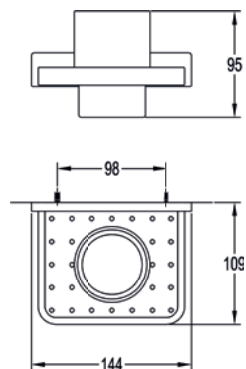

Sofija single tumbler holder with glass

Diamond Chrome SO8920

£77