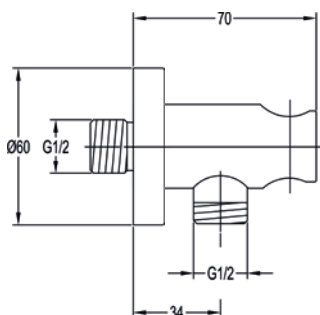

Wall Outlets & Handset Holders

Wall outlets and handset holders provide a secure and stylish connection for handshowers.

Available with round or square plates and in seven colour finishes, these fittings combine durability with clean, minimalist design. They offer a practical, reliable solution for connecting handshowers while maintaining a coordinated, high-end look throughout the bathroom.

Round wall outlet with handset holder

	Diamond Chrome	FVKI120A	£41
	Brushed Nickel	BN-KI120A	£69
	Gun Metal	GM-KI120A	£69
	Matt Black	MB-KI120A	£69
	Brushed Bronze	BRO-KI120A	£69
	Brushed Brass	BRB-KI120A	£69
	Brushed Gold	BG-KI120A	£69