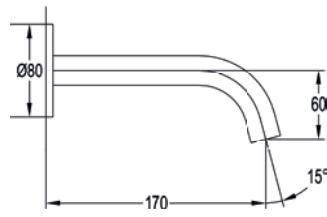

Round 170mm bath spout

Low pressure >0.2

Diamond Chrome	LVSPOUT	£81
Brushed Nickel	BN-LVSPOUT	£125
Gun Metal	GM-LVSPOUT	£125
Matt Black	MB-LVSPOUT	£125
Brushed Brass	BRB-LVSPOUT	£125
Brushed Gold	BG-LVSPOUT	£125