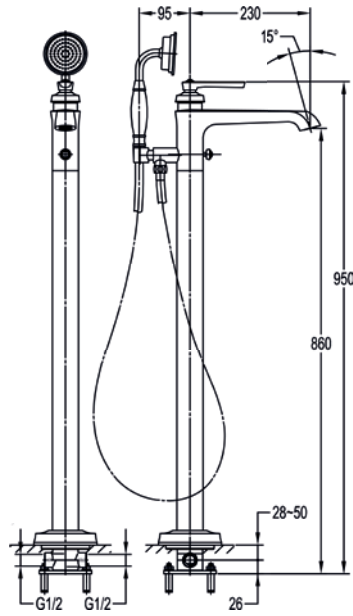

Floor standing bath and shower mixer

High pressure >1.0
Includes easyfit SmartBOX

	Diamond Chrome	LIFMBSM	£1899
	Brushed Nickel	LIFMBSM-BN	£2150
	Oil Rubbed Bronze	LIFMBSM-ORB	£2150
	Brushed Brass	LIFMBSM-BRB	£2150