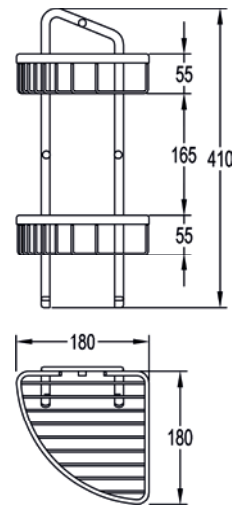

180mm double corner rack

Diamond Chrome RA8962

£176