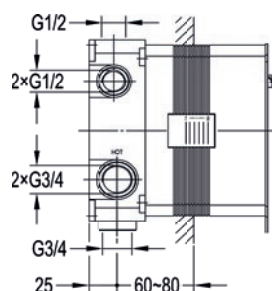

GoSlide® 3-outlet finishing set

Medium pressure >0.5
Thermostatic anti-scald
Requires GoBOX - GOBOX-UNI