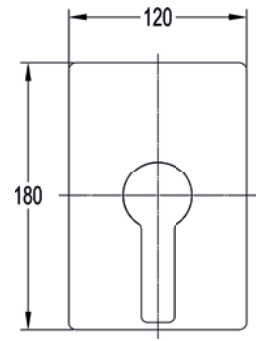

Concealed single outlet manual mixer

Medium pressure >0.5

Diamond Chrome

SRSHVO

£202