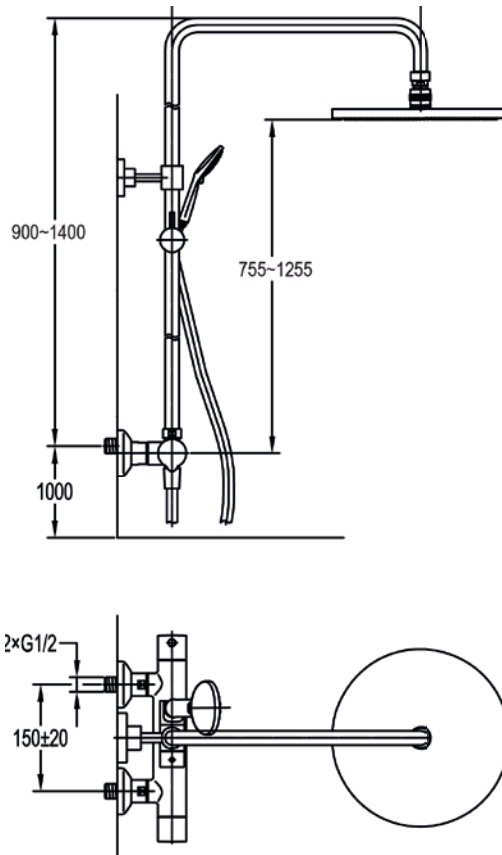

Linea Shower Column

Everyday Comfort with the Linea shower column.

The Linea shower column combines style and functionality for a refreshing daily experience. It features a 500mm telescopic, height-adjustable column with a 225mm ABS rainshower designed for easy cleaning, complemented by a 5-function handshower. A cool to touch valve enhances safety, and six colour finishes ensure it complements a wide range of bathroom styles.

Linea thermostatic 2-outlet adjustable height shower column

Medium pressure >0.5
225mm ABS rainshower
5-function ABS handshower

	Diamond Chrome	EXPSKIT	£610
	Brushed Nickel	BN-EXPSKIT	£820
	Gun Metal	GM-EXPSKIT	£820
	Matt Black	MB-EXPSKIT	£820
	Brushed Bronze	BRO-EXPSKIT	£820
	Brushed Brass	BRB-EXPSKIT	£820

Easy installation kit

Suitable for 15mm copper pipe installation

FL-EASYKIT	£40