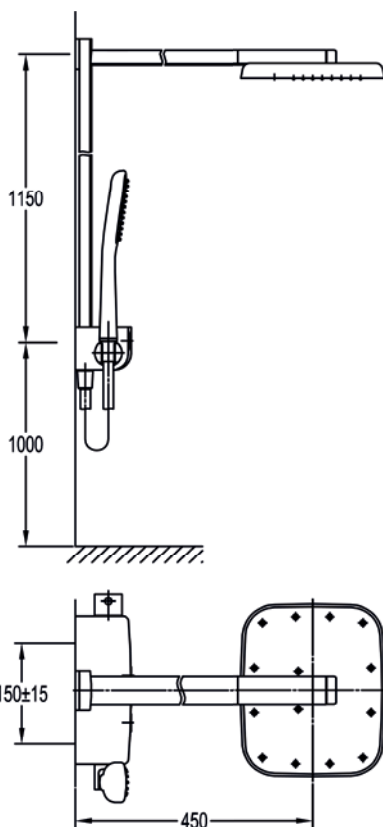

Fusion Shower Column

Advanced control for effortless everyday luxury.

Upgrade your shower experience with the Fusion Thermostatic GoClick® Shower Column. Enjoy the luxurious 2-function rainshower with soothing rainshower and invigorating rainstream modes, plus an easy to clean ABS handshower. With intuitive GoClick® flow control, achieving the perfect shower has never been easier.

Fusion exposed thermostatic GoClick® shower column

- High pressure >1.0
- Air-Mix rainshower with rainstream function
- Includes shower set with 1.5m smooth hose
- GoClick® flow control
- Not compatible with a positive head pump

Diamond Chrome   FNTEXGO3-V   £2150