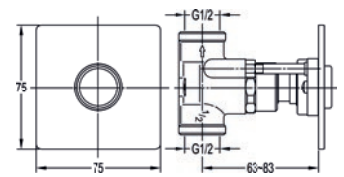

£254

Round GoClick® concealed on/off valve with flow control

High pressure >1.0
 Requires separate temperature control
 Not compatible with a positive head pump

Diamond Chrome GOCSV-RO-V

£150

Square GoClick® concealed on/off valve with flow control