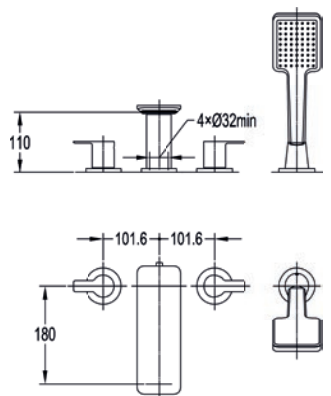

Diamond Chrome SR3HBF £540

4-hole deck mounted bath and shower mixer

High pressure >1.0
65mm x 65mm baseplates
Swivel spout
1.8m pull out hose

Diamond Chrome SR4HBSM £655

Concealed 2-outlet manual mixer

High pressure >1.0
Includes easyfit SmartBOX