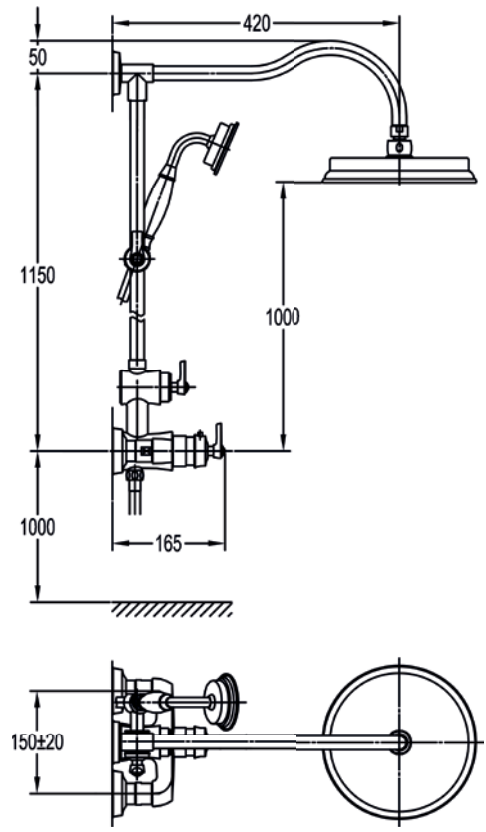

Thermostatic 2-outlet shower column

Medium pressure >0.5
225mm solid brass rainshower
Single function brass handshower

	Diamond Chrome	LITSKIT-24	£1299
	Brushed Nickel	LITSKIT-BN	£1700
	Oil Rubbed Bronze	ORB-LITSKIT-24	£1700
	Brushed Brass	LITSKIT-BRB	£1700

Easy installation kit

Suitable for 15mm copper pipe installation

FL-EASYKIT £40

Mounting fixing kit for exposed showering

150mm centres
Optional fixing kit

FIXKIT £73