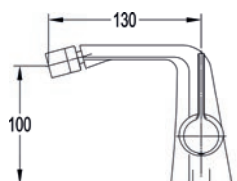

Single lever bidet mixer

Medium pressure >0.5
Includes universal clicker waste

	Diamond Chrome	FNBD	£335
--	----------------	------	------

4-hole deck mounted bath and shower mixer

High pressure >1.0
1.8m pull out hose