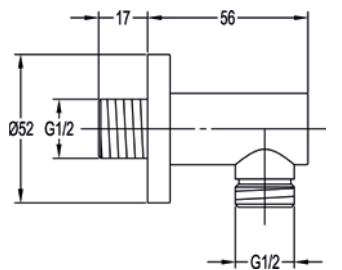

Round wall outlet elbow

	Diamond Chrome	FVKI120	£27