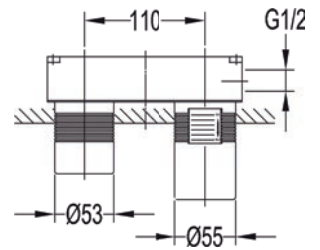

2-hole concealed basin/bath SmartBOX

Medium pressure >0.5
Requires finishing set

BOX8292

£152