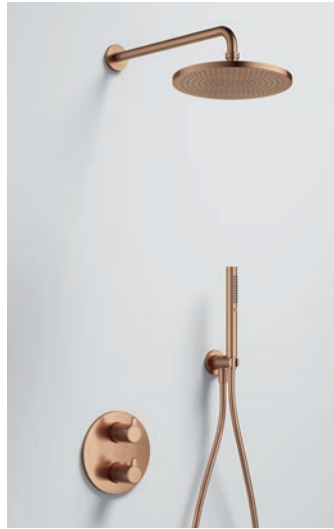

	Diamond Chrome	MLGT2PK1-RO	£836
	Gun Metal	GM-MLGT2PK1-RO	£1134
	Matt Black	MB-MLGT2PK1-RO	£1134
	Brushed Bronze	BRO-MLGT2PK1-RO	£1134
	Brushed Brass	BRB-MLGT2PK1-RO	£1134

Round shower pack with Air-Mix rainshower and handshower kit