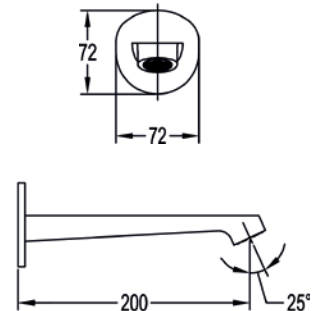

Ascend wall mounted bath spout

Low pressure >0.2

	Diamond Chrome	ASWMSPOUT	£139
	Brushed Nickel	BN-ASWMSPOUT	£189
	Matt Black	MB-ASWMSPOUT	£189
	Brushed Bronze	BRO-ASWMSPOUT	£189
	Brushed Brass	BRB-ASWMSPOUT	£189