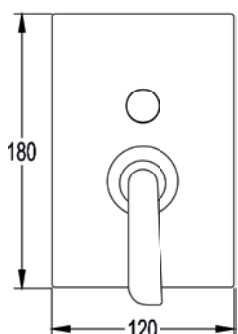

Medium pressure >0.5

Diamond Chrome SRSHV0 £202

Cascade concealed 2-outlet manual mixer

Medium pressure >0.5
Includes easyfit SmartBOX

Diamond Chrome CASHVO/DIV £263

Cascade concealed single outlet manual mixer