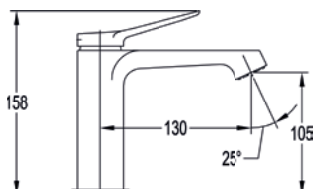

158mm single lever basin mixer

Medium pressure >0.5
Universal clicker waste sold separately

	Diamond Chrome	ASBAS	£279
	Brushed Nickel	BN-ASBAS	£359
	Matt Black	MB-ASBAS	£359
	Brushed Bronze	BRO-ASBAS	£359
	Brushed Brass	BRB-ASBAS	£359