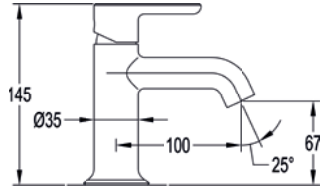

145mm single lever basin mixer

Low pressure >0.2
Interchangeable insert: IND-2 (page 54)
Diamond Chrome includes universal clicker waste, colour matched wastes sold separately.

	Diamond Chrome	MLSBAS	£172
	Gun Metal	GM-MLSBAS	£230
	Matt Black	MB-MLSBAS	£230
	Brushed Bronze	BRO-MLSBAS	£230
	Brushed Brass	BRB-MLSBAS	£230