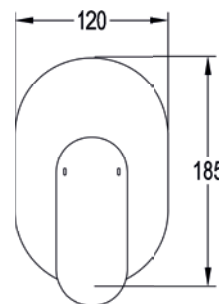

Smart concealed single outlet manual mixer

Low pressure >0.2

Diamond Chrome SSMHVO

£300