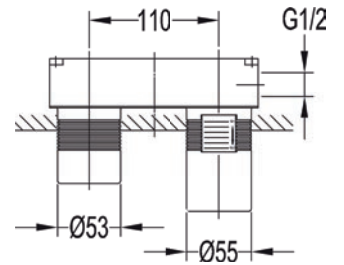

Medium pressure >0.5
 Wastes sold seperately (page 304)
 Requires installation SmartBOX - BOX8299

	Diamond Chrome	SM2HBAS-TRIM	£230
	Gun Metal	GM-SM2HBAS-TRIM	£299
	Matt Black	MB-SM2HBAS-TRIM	£299
	Brushed Brass	BRB-SM2HBAS-TRIM	£299