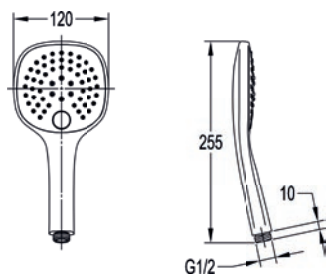

5-function ABS handshower

Diamond Chrome KI578

£33

5-function ABS handshower

Diamond Chrome KI558

£33

3-function push button handshower

Diamond Chrome KI572