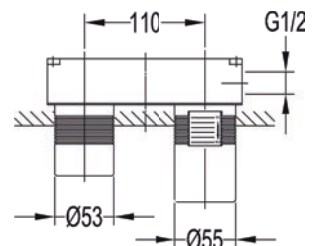

2-hole concealed basin/bath SmartBOX

Medium pressure >0.5
Requires finishing set

BOX8299	£152