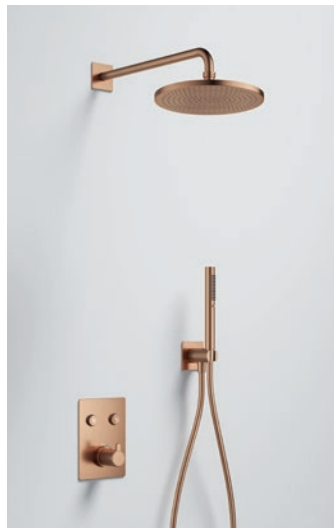

Square shower pack with Air-Mix rainshower and handshower kit

High pressure >1.0
250mm Air-Mix rainshower
2-function pencil handshower
Includes GOBOX-UNI
Not compatible with a positive head pump
Interchangeable insert: IND-5 (page 54)

	Diamond Chrome	MLGC2PK2-SQ	£1238
	Gun Metal	GM-MLGC2PK2-SQ	£1566
	Matt Black	MB-MLGC2PK2-SQ	£1566
	Brushed Bronze	BRO-MLGC2PK2-SQ	£1566
	Brushed Brass	BRB-MLGC2PK2-SQ	£1566