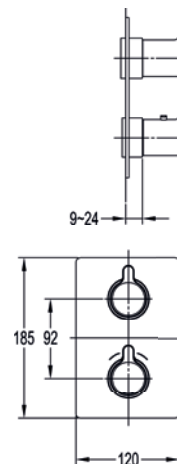

Square GoTurn® finishing set

Thermostatic anti-scald
Suitable for 1, 2 or 3 outlets
Requires SmartBOX - SMBOX-UNI
Interchangeable insert: IND-3 (page 54)

	Diamond Chrome	ML-TRIM/SQ	£192
	Gun Metal	GM-ML-TRIM/SQ	£362
	Matt Black	MB-ML-TRIM/SQ	£362
	Brushed Bronze	BRO-ML-TRIM/SQ	£362
	Brushed Brass	BRB-ML-TRIM/SQ	£362