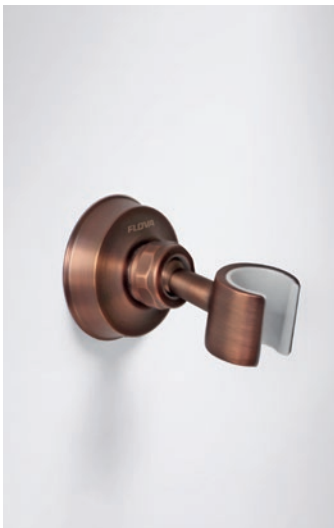

Liberty brass ceiling mounted shower arm

	Diamond Chrome	KI09	£70
	Brushed Nickel	KI09-BN	£96
	Oil Rubbed Bronze	KI09-ORB	£96
	Brushed Brass	KI09-BRB	£96

Liberty brass wall mounted shower arm

	Diamond Chrome	KILISA	£127
	Brushed Nickel	KILISA-BN	£150
	Oil Rubbed Bronze	KILISA-ORB	£150
	Brushed Brass	KILISA-BRB	£150

Liberty 225mm brass rainshower

Medium pressure >0.5

	Diamond Chrome	KI024	£225
	Brushed Nickel	KI024-BN	£300
	Oil Rubbed Bronze	KI024-ORB	£300
	Brushed Brass	KI024-BRB	£300

Smooth 1.5m shower hose

	Diamond Chrome	KI201D	£32
	Brushed Nickel	BN-KI201D	£52
	Oil Rubbed Bronze	KI201D-ORB	£52
	Brushed Brass	BRB-KI201D	£52

Liberty slide rail with shower set

Low pressure >0.2
Smooth 1.5m hose
Requires wall outlet elbow

	Diamond Chrome	LISFSS	£286
	Brushed Nickel	LISFSS-BN	£365
	Oil Rubbed Bronze	LISFSS-ORB	£365
	Brushed Brass	LISFSS-BRB	£365

Liberty wall outlet

	Diamond Chrome	KIL120	£38
	Brushed Nickel	KIL120-BN	£49
	Oil Rubbed Bronze	KIL120-ORB	£49
	Brushed Brass	KIL120-BRB	£49

Liberty swivel handset holder

	Diamond Chrome	FVKI117	£26
	Brushed Nickel	FVKI117-BN	£37
	Oil Rubbed Bronze	FVKI117-ORB	£37
	Brushed Brass	FVKI117-BRB	£37