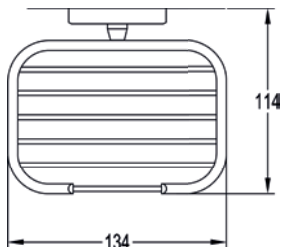

Coco 135mm wire soap dish

Diamond Chrome CO8906-4

£64