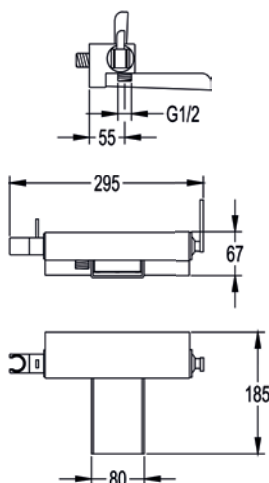

Wall mounted bath and shower mixer

Medium pressure >0.5
Includes shower set with smooth 1.5m hose

Diamond Chrome CAWMBSM

£845