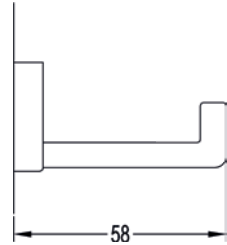

Sofija robe hook