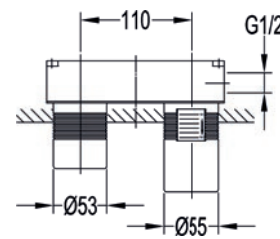

2-hole concealed basin/bath SmartBOX

Medium pressure >0.5
Requires finishing set

BOX8286	£152