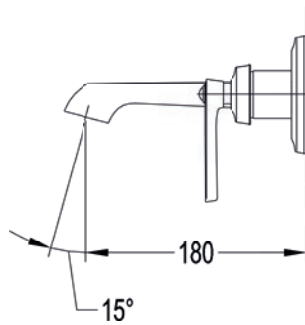

2-hole concealed basin/bath mixer finishing set

Medium pressure >0.5
Wastes sold seperately (page 304)
Requires installation SmartBOX - BOX8292

	Diamond Chrome	LI2HBAS-TRIM	£213
	Brushed Nickel	LI2HBAS-TRIM-BN	£313
	Oil Rubbed Bronze	LI2HBAS-TRIM-ORB	£313
	Brushed Brass	LI2HBAS-TRIM-BRB	£313