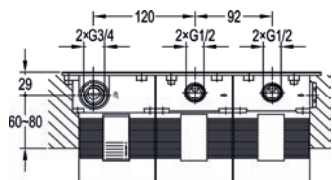

	Diamond Chrome	GSL2KIT	£499
	Brushed Nickel	BN-GSL2KIT	£649
	Gun Metal	GM-GSL2KIT	£649
	Matt Black	MB-GSL2KIT	£649
	Brushed Bronze	BRO-GSL2KIT	£649
	Brushed Brass	BRB-GSL2KIT	£649

2-outlet concealed landscape SmartBOX