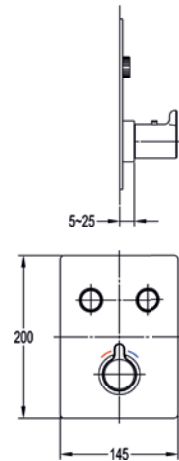

Square 2-outlet GoClick® finishing set

Thermostatic anti-scald
GoClick® flow control
Requires GoBOX - GOBOX-UNI
Not compatible with a positive head pump
Interchangeable insert: IND-5 (page 54)

	Diamond Chrome	MLGO-2/RO	£390
	Gun Metal	GM-MLGO-2/RO	£540
	Matt Black	MB-MLGO-2/RO	£540
	Brushed Bronze	BRO-MLGO-2/RO	£540
	Brushed Brass	BRB-MLGO-2/RO	£540

	Diamond Chrome	MLGO-2/SQ	£390
	Gun Metal	GM-MLGO-2/SQ	£540
	Matt Black	MB-MLGO-2/SQ	£540
	Brushed Bronze	BRO-MLGO-2/SQ	£540
	Brushed Brass	BRB-MLGO-2/SQ	£540