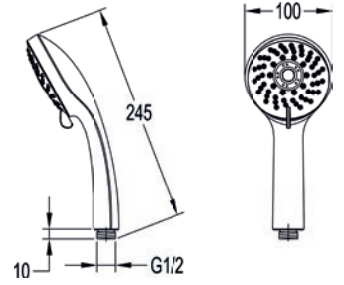

5-function ABS handshower

Diamond Chrome KI578

£33

5-function ABS handshower

Diamond Chrome KI558

£33

3-function push button handshower

Diamond Chrome KI572