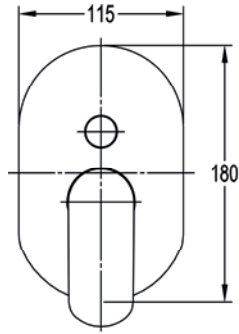

Concealed 2-outlet manual mixer

Medium pressure >0.5
Includes easyfit SmartBOX

	Diamond Chrome	ASSHVO/DIV	£279
	Brushed Nickel	BN-ASSHVO/DIV	£339
	Matt Black	MB-ASSHVO/DIV	£339
	Brushed Bronze	BRO-ASSHVO/DIV	£339
	Brushed Brass	BRB-ASSHVO/DIV	£339