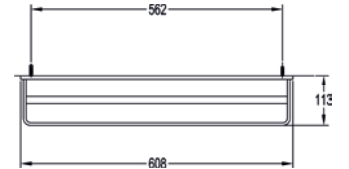

£77

Sofija 360mm single towel bar

Diamond Chrome SO8912A

£77

Sofija 600mm single towel bar

Diamond Chrome SO8912

£113

Sofija 600mm triple towel shelf