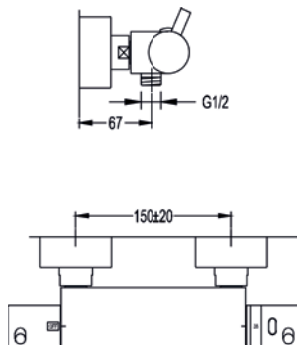

Thermostatic exposed shower valve

Medium pressure >0.5
Excludes shower kit

Diamond Chrome LVTBV £450