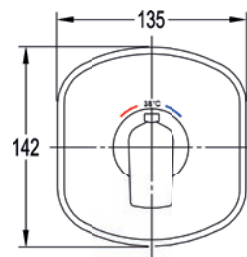

Concealed thermostatic mixer valve

Medium pressure >0.5
Thermostatic mixer valve only
Requires separate flow control

Diamond Chrome FNT111 £585