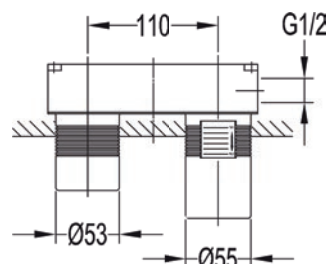

2-hole concealed basin/bath SmartBOX

Medium pressure >0.5
Requires finishing set

BOX8299	£152