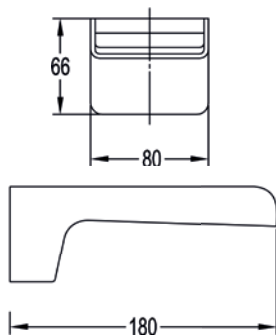

Cascade wall mounted bath spout

Medium pressure >0.5

Diamond Chrome   CABSPOUT   £189