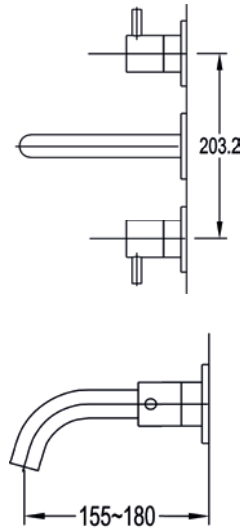

3-hole concealed basin mixer

Low pressure >0.2
Includes universal clicker waste

Diamond Chrome	LV3HWMBAS	£280