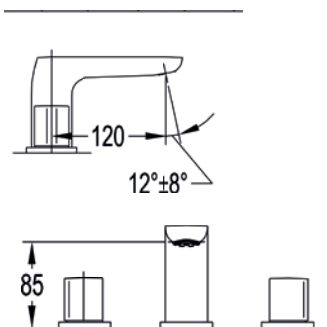

3-hole deck mounted basin mixer

Medium pressure >0.5
Includes universal clicker waste

Diamond Chrome	AL3HBAS	£420
Low pressure accessory kit	FLLPSPRAYAL	£25