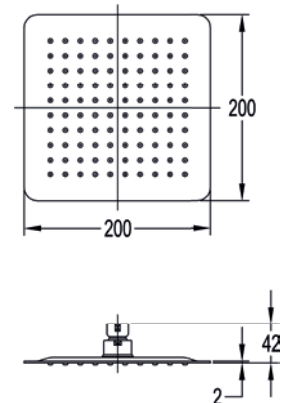

Slimline 200mm round rainshower

Low pressure >0.2

 Diamond Chrome KI025

£135

Slimline 250mm round rainshower

Low pressure >0.2

 Diamond Chrome KI025A

£200