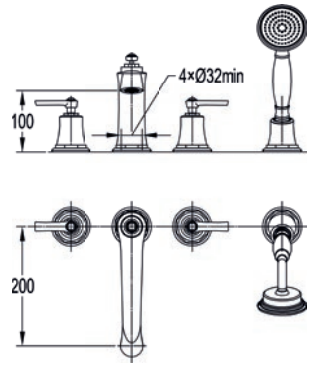

	Diamond Chrome	LI3HBF	£509
--	----------------	--------	------

4-hole deck mounted bath and shower mixer

Medium pressure >0.5
65mm x 65mm baseplates
1.8m pull out hose

	Diamond Chrome	LI4HBSM	£621
	Brushed Nickel	LI4HBSM-BN	£799
	Oil Rubbed Bronze	LI4HBSM-ORB	£799
	Brushed Brass	LI4HBSM-BRB	£799