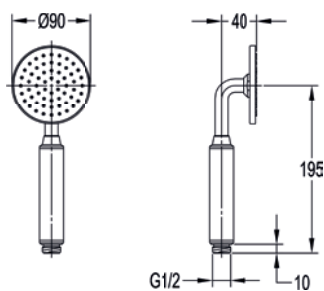

Pressure Boost Handshowers

Maximum performance, minimal effort.

Flova pressure boost handshowers are made from solid brass for lasting quality and durability. Their unique internal design delivers a stronger, consistent spray even with low water pressure, without the need for a pump. Available in six colour finishes and in round or square designs, they combine performance and style for a modern bathroom.

Round pressure boost handshower

	Diamond Chrome	KI575A	£118
	Brushed Nickel	BN-KI575A	£156
	Gun Metal	GM-KI575A	£156
	Matt Black	MB-KI575A	£156
	Brushed Bronze	BRO-KI575A	£156
	Brushed Brass	BRB-KI575A	£156