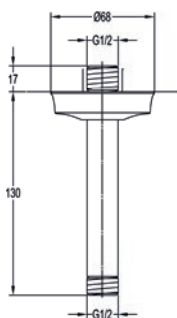

Liberty brass ceiling mounted shower arm

	Diamond Chrome	KI09	£70
	Brushed Nickel	KI09-BN	£96
	Oil Rubbed Bronze	KI09-ORB	£96
	Brushed Brass	KI09-BRB	£96