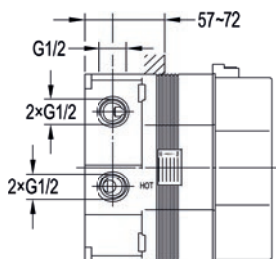

GoTurn® Finishing Sets

A versatile, simple and timeless shower.

GoTurn® finishing sets offer exceptional flexibility for modern bathrooms, allowing one finishing set to control 1, 2, or 3 outlets. Designed to support phased project execution, they make installation simpler, design decisions more adaptable, and ongoing maintenance easier. A smarter solution for installers, designers, and long-term performance.

First Fix - SuperSlim SmartBOX

Choose your favourite style and complete the look with a choice of 38 finishing sets.

SuperSlim thermostatic 1, 2, 3 outlet SlimBOX

Medium pressure >0.5
SuperSlim 57mm installation depth
Requires finishing set

SMBOX-UNI

£418