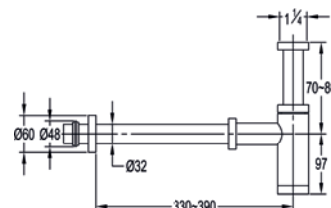

Minimalist bottle trap & pipe

	Diamond Chrome	MB9235	£66
	Brushed Nickel	BN-MB9235	£190
	Gun Metal	GM-MB9235	£190
	Matt Black	MB-MB9235	£190
	Brushed Bronze	BRO-MB9235	£190
	Oil Rubbed Bronze	ORB-MB9235	£190
	Brushed Brass	BRB-MB9235	£190
	Brushed Gold	BG-MB9235	£190