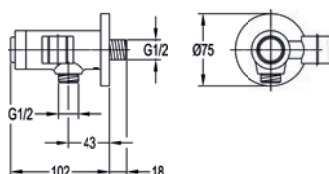

GoClick® Slide Rails and Outlets

Designed for total flexibility.

Designed to work seamlessly with GoBOX, GoClick® slide rails and outlets enhance multi-function shower set-ups with added flexibility. Their sleek, understated aesthetic, combined with Flova's durable solid brass cartridge, gives users total control over their bathroom design.

Round GoClick® wall outlet elbow with flow control

High pressure >1.0
Requires separate temperature control
Excludes shower kit
Not compatible with a positive head pump

Diamond Chrome   KI124GO-V

£161