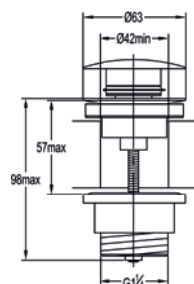

Universal basin clicker waste

Suitable for slotted & unslotted

	Diamond Chrome	CB9276	£40
	Gun Metal	GM-CB9276	£75
	Matt Black	MB-CB9276	£75
	Brushed Brass	BRB-CB9276	£75