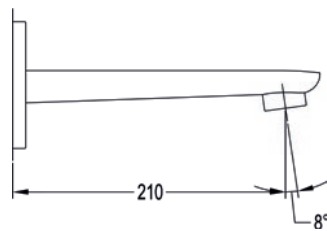

Wall mounted bath spout

Low pressure >0.2

Diamond Chrome URBSPOUT £120