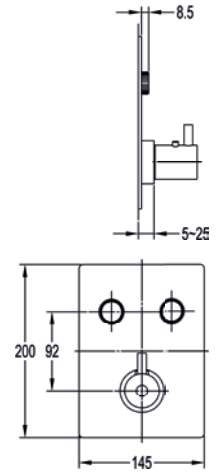

Square 2-outlet GoClick® finishing set

Thermostatic anti-scald
GoClick® flow control
Requires GoBOX - GOBOX-UNI
Not compatible with a positive head pump

	Diamond Chrome	LVGO-2-SQ	£390
	Brushed Nickel	BN-LVGO-2-SQ	£540
	Gun Metal	GM-LVGO-2-SQ	£540
	Matt Black	MB-LVGO-2-SQ	£540
	Brushed Brass	BRB-LVGO-2-SQ	£540
	Brushed Gold	BG-LVGO-2-SQ	£540