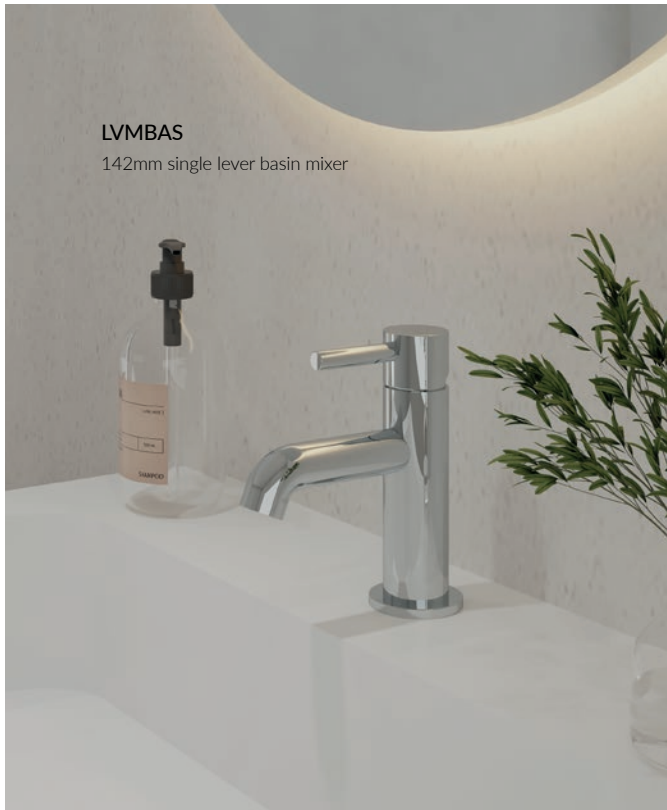

Diamond Chrome

Brushed Nickel

Gun Metal

Matt Black

Brushed Brass

Brushed Gold

The Levo collection pairs contemporary elegance with practical performance, defined by smooth operation and carefully refined details. Its clean lines and balanced proportions create a modern, understated aesthetic, while precise controls ensure a reliable and comfortable experience in any bathroom setting.

Levo basin mixers offer versatile solutions for every bathroom, from deck mounted designs in a variety of heights—ideal for everything from compact cloakrooms to luxurious freestanding basins—to sleek wall mounted mixers in 2 or 3-hole configurations. Wall mounted options free up basin space for easier cleaning and a clean, minimalist look, while offering greater flexibility in basin placement and height, perfectly combining contemporary style with everyday practicality.

Levo floor standing bath and shower mixers bring a clean, contemporary look to any bathroom. Designed to complement freestanding baths, they combine elegant, gentle lines with a practical swivel spout for added functionality and effortless control of water flow.