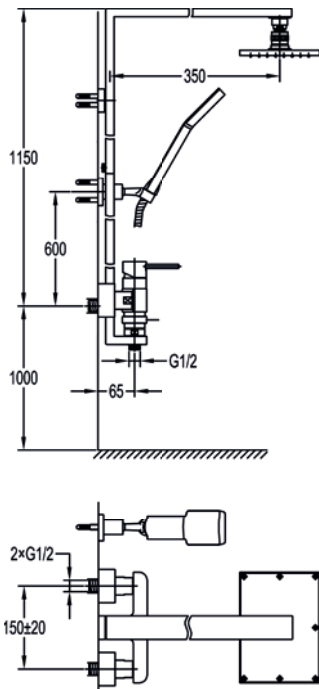

Essence exposed manual shower column

High pressure >1.0
 145mm x 200mm solid brass rainshower
 Includes shower set with 1.5m hose

Diamond Chrome ESMHVRR

£1140

Essence exposed thermostatic shower column

High pressure >1.0
 Swivel spout divert
 145mm x 200mm solid brass rainshower
 Includes shower set with 1.5m hose