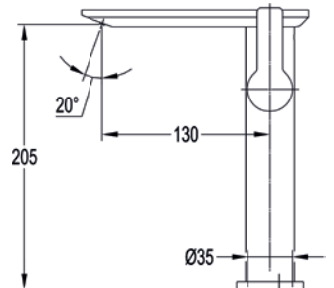

205mm single lever basin mixer

High pressure >1.0
Includes universal clicker waste

Diamond Chrome SRTBAS

£399