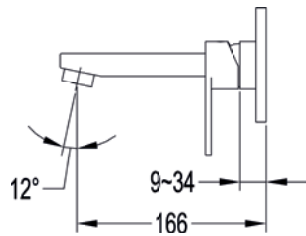

2-hole concealed basin/bath mixer finishing set

Medium pressure >0.5
Wastes sold seperately (page 304)
Requires installation SmartBOX - BOX8299

	Diamond Chrome	SM2HBAS-TRIM	£230
	Gun Metal	GM-SM2HBAS-TRIM	£299
	Matt Black	MB-SM2HBAS-TRIM	£299
	Brushed Brass	BRB-SM2HBAS-TRIM	£299