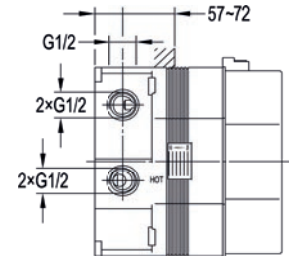

Diamond Chrome ALFMBSM £1800

GoTurn® finishing set

Thermostatic anti-scald
Suitable for 1, 2 or 3 outlets
Requires SmartBOX - SMBOX-UNI

 Diamond Chrome AL-TRIM

£192

SuperSlim thermostatic 1, 2, 3 outlet SlimBOX