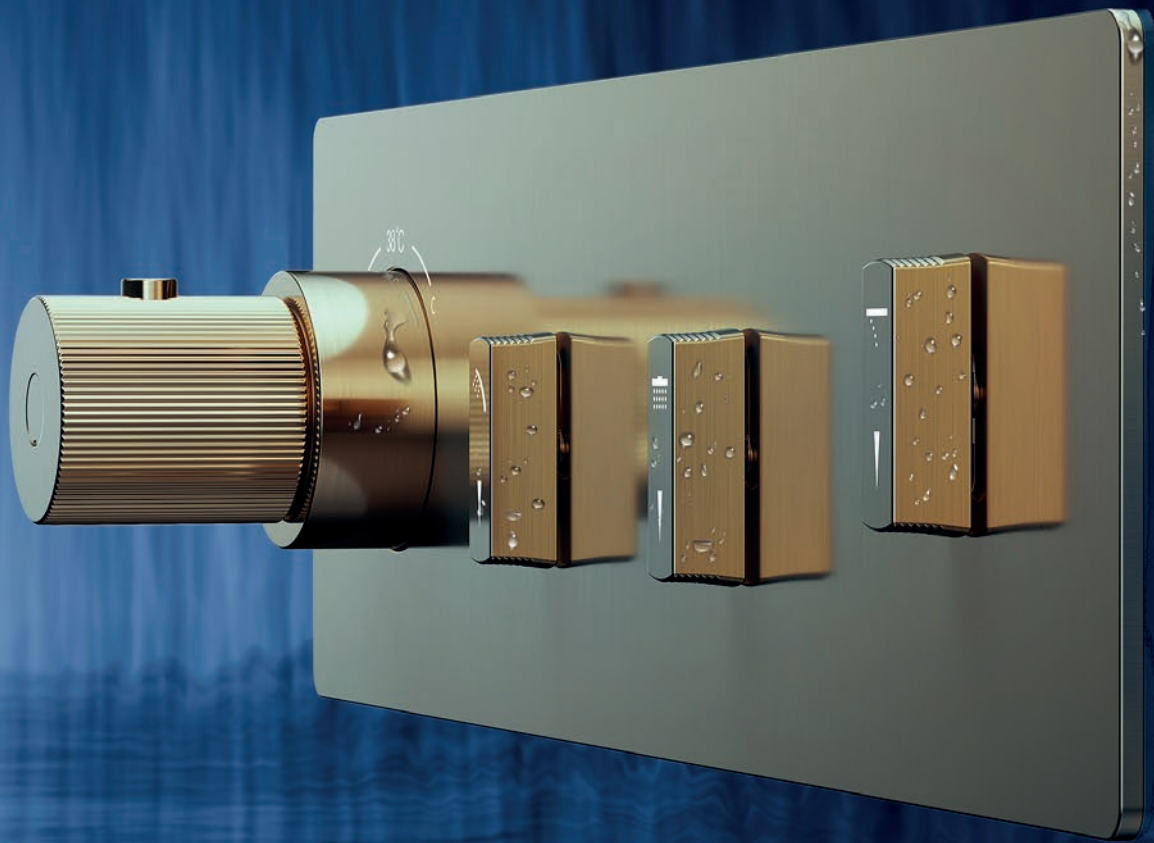

FLOVA®

Innovating
Water
Experiences

We believe it's more than a product, it's a piece of art. It's more than just quality, it's about the environment and our health.

FLOVA[®]

Contents

Introduction	4	Concealed Showering	212
Introduction to Flova	4	Concealed Shower Controls	214
The Art of Colour	6	Overhead Rainshowers	246
Sustainability	8	Concealed Shower Accessories	260
		Bath Fill Accessories	278
Basin & Bathing Collections	10	Shower Columns	282
Stream	12	Fusion	284
Ascend	28	Urban	286
Moonlight	42	Essence	288
Levo	64	Allore	290
Smart	90	Moonlight	292
Liberty	110	Liberty	294
Urban	128	Linea	296
Dekka	142	Smart	298
Fusion	152	Levo	300
Allore	166		
Spring	182	Bathroom Fittings	302
Cascade	200	Basin and Bath Wastes	304
		Bathroom Accessories	306
		Terms & Conditions	320

Introduction to Flova

About Flova

Established in 1991, Flova is a leading manufacturer of premium bathroom brassware. With over 35 years of expertise, we combine advanced technology with a keen eye for design, delivering a high-end bathing experience defined by quality and lasting performance.

Precision In-House Manufacturing

Every Flova product is made and inspected in our purpose-built, fully automated in-house production centre. This ensures accuracy, consistency, and reliability – giving complete confidence in every installation.