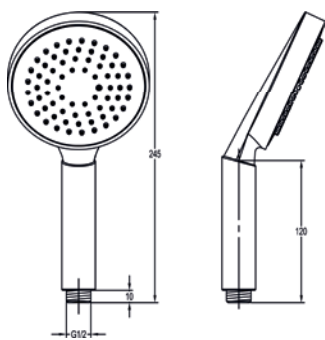

ABS Single Function Handshowers & Body Jet

Simple, sleek, and easy to maintain.

ABS single-function handshowers are available in round and square designs, combining clean lines with effortless performance. Their easy to clean nozzles repel limescale, ensuring low maintenance use while delivering a consistent, comfortable shower every time.

Design single function handshower

Diamond Chrome FVKI037

£33