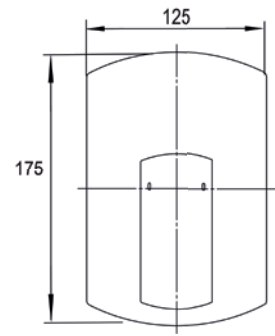

Concealed single outlet manual mixer

Low pressure >0.2

Diamond Chrome   DESHVO   £196