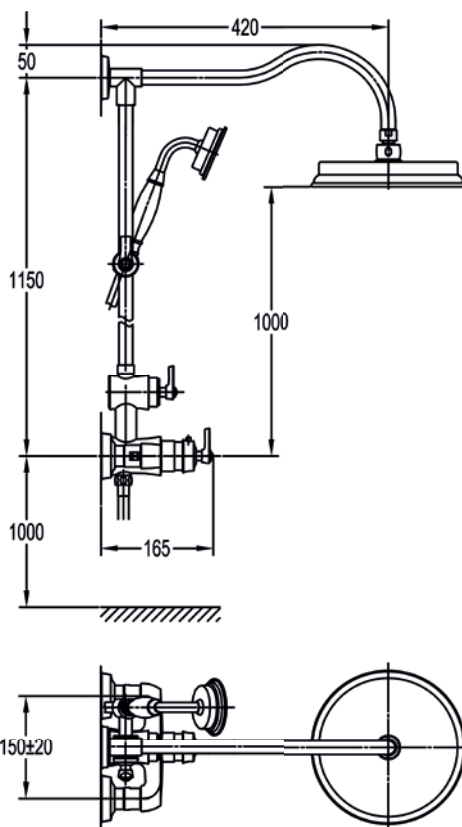

Liberty Shower Column

Classic styling with modern performance.

The Liberty shower column brings timeless design to the bathroom with a refined, traditional aesthetic. Featuring a 2-outlet configuration, it includes a 225mm solid brass rainshower and a single-function handshower for versatile, comfortable showering. Available in four elegant finishes, it combines classic style with reliable, contemporary performance.

Liberty thermostatic 2-outlet shower column

Medium pressure >0.5
225mm solid brass rainshower
Single function brass handshower

	Diamond Chrome	LITSKIT-24	£1299
	Brushed Nickel	LITSKIT-BN	£1700
	Oil Rubbed Bronze	ORB-LITSKIT-24	£1700
	Brushed Brass	LITSKIT-BRB	£1700

Easy installation kit

Suitable for 15mm copper pipe installation

FL-EASYKIT	£40

Mounting fixing kit for exposed showering

150mm centres
Optional fixing kit

FIXKIT	£73