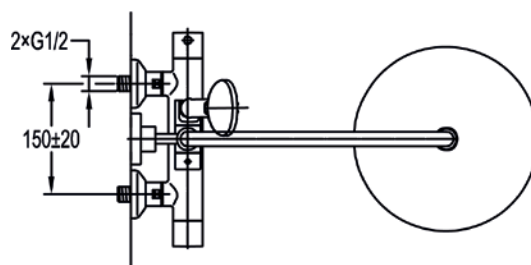

Thermostatic 2-outlet adjustable height shower column

Medium pressure >0.5
225mm ABS rainshower
5-function ABS handshower

	Diamond Chrome	EXPSKIT	£610
	Gun Metal	GM-EXPSKIT	£820
	Matt Black	MB-EXPSKIT	£820
	Brushed Brass	BRB-EXPSKIT	£820

Easy installation kit

Suitable for 15mm copper pipe installation

FL-EASYKIT	£40