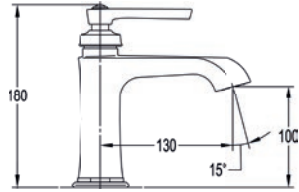

180mm single lever basin mixer

Medium pressure >0.5
Diamond Chrome includes universal clicker waste, colour matched wastes sold separately.

	Diamond Chrome	LIBAS	£399
	Brushed Nickel	LIBAS-BN	£445
	Oil Rubbed Bronze	LIBAS-ORB	£445
	Brushed Brass	LIBAS-BRB	£445
	Low pressure accessory kit	FLLPSPRAYAL	£25