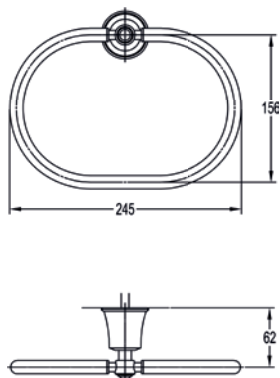

Liberty toilet roll holder

	Diamond Chrome	LI8989B	£78
	Brushed Nickel	LI8989B-BN	£99
	Oil Rubbed Bronze	LI8989B-ORB	£99
	Brushed Brass	LI8989B-BRB	£99

Liberty toilet roll holder with shelf

	Diamond Chrome	LI8989	£92
	Oil Rubbed Bronze	LI8989-ORB	£113