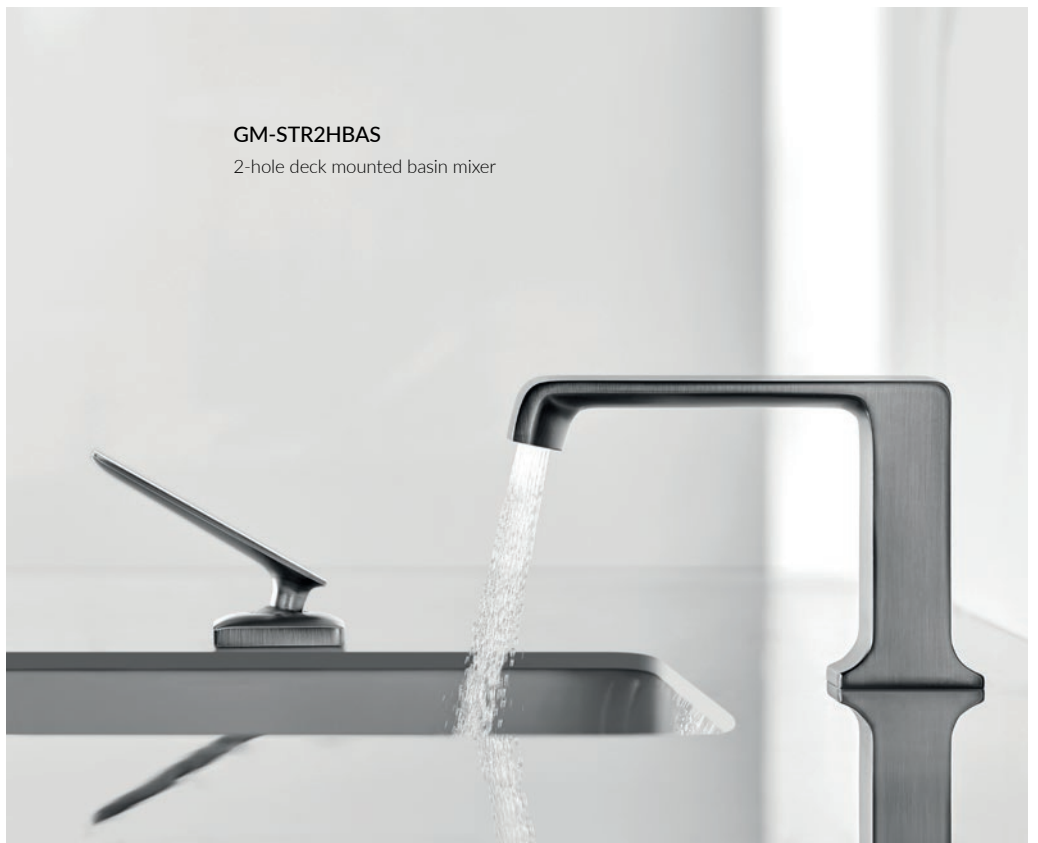

Stream's distinctive rain-style outlet produces a dense, gentle flow that's both relaxing and efficient. Designed to reduce water consumption without compromising performance, it reflects Flova's commitment to quality, innovation, and modern minimalism.

GM-STRBAS

Single lever basin mixer

Engineered with precision, the wide aerated outlet delivers a controlled, uniform flow that mirrors the smooth continuity of a natural waterfall. Its advanced design minimises splash while enhancing visual clarity and user comfort, achieving an optimal balance between form and function.

GM-STRTBAS
Tall single lever basin mixer

STRBAS
Single lever basin mixer

STR2H-TRIM

2-hole concealed basin mixer

The Stream collection offers a selection of basin mixers designed to complete your ideal bathroom. For freestanding basins, choose a tall basin mixer or a wall mounted version to achieve a sleek, contemporary finish.

GM-STR2HBAS
2-hole deck mounted basin mixer

The new generation of wall mounted basin and bath mixers adopts an innovative integrated design, placing the cartridge and handle in the spout, allowing the mixer body and the basin to be centered and aligned, creating a beautiful and symmetrical appearance. The specially designed SmartBOX has clear markings and is easy to install, providing more convenience for concealed installation.