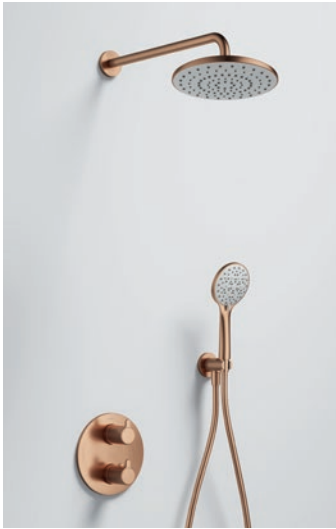

Round shower pack with ABS rainshower and handshower kit

Medium pressure >0.5
225mm ABS rainshower
5-function handshower
Includes SMBOX-UNI
Interchangeable insert: IND-3 (page 54)

	Diamond Chrome	MLGT2PK1-RO	£836
	Gun Metal	GM-MLGT2PK1-RO	£1134
	Matt Black	MB-MLGT2PK1-RO	£1134
	Brushed Bronze	BRO-MLGT2PK1-RO	£1134
	Brushed Brass	BRB-MLGT2PK1-RO	£1134