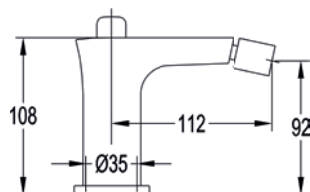

Single lever bidet mixer

Medium pressure >0.5
Includes universal clicker waste

	Diamond Chrome	URBID	£335