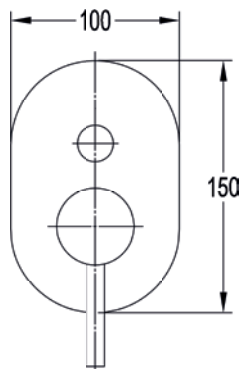

Concealed 2-outlet manual mixer

Medium pressure >0.5
Includes easyfit SmartBOX

Diamond Chrome LVSHVO/DIV

£195