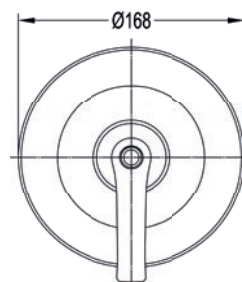

Concealed single outlet manual mixer

Medium pressure >0.5

	Diamond Chrome	LISHVO	£259