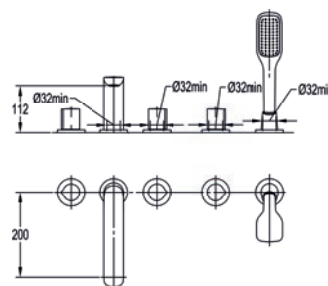

5-hole deck mounted bath and shower mixer

Medium pressure >0.5
65mm x 65mm baseplates
1.8m pull out hose

Diamond Chrome AL5HBSM £594