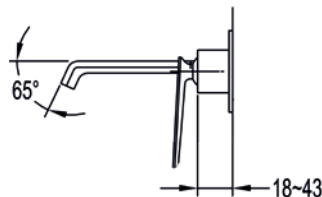

2-hole concealed basin/bath mixer finishing set

Medium pressure >0.5
Requires installation SmartBOX - BOX8299
Wastes sold separately (page 304)

	Diamond Chrome	STR2H-TRIM	£229
	Gun Metal	GM-STR2H-TRIM	£299