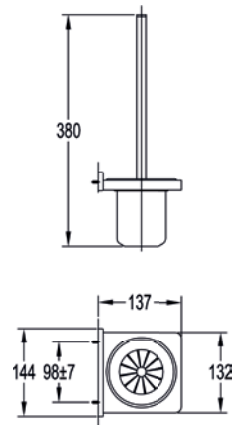

Diamond Chrome	SO8922	£27
	Gun Metal	GM-SO8922	£39
	Matt Black	MB-SO8922	£39
	Brushed Brass	BRB-SO8922	£39

Sofija toilet brush and holder