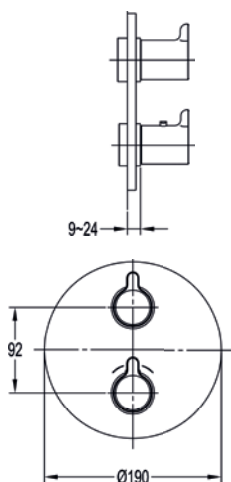

Moonlight round GoTurn® finishing set

Thermostatic anti-scald
Suitable for 1, 2 or 3 outlets
Requires SmartBOX - SMBOX-UNI
Interchangeable insert: IND-3 (page 54)

	Diamond Chrome	ML-TRIM/RO	£192
	Gun Metal	GM-ML-TRIM/RO	£362
	Matt Black	MB-ML-TRIM/RO	£362
	Brushed Bronze	BRO-ML-TRIM/RO	£362
	Brushed Brass	BRB-ML-TRIM/RO	£362