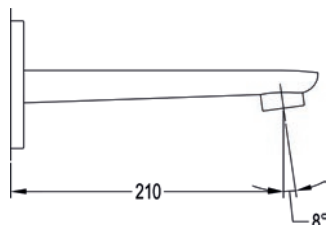

Urban wall mounted bath spout

Low pressure >0.2

Diamond Chrome   URBSPOUT   £120