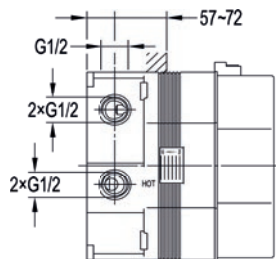

SuperSlim thermostatic 1, 2, 3 outlet SlimBOX

Medium pressure >0.5
SuperSlim 57mm installation depth
Requires finishing set

SMBOX-UNI

£418