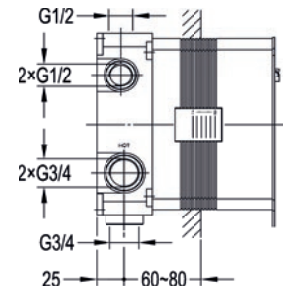

GoClick® 2-outlet

Durable, stylish control for two outlets.

Made from solid brass and available in 7 colour finishes, GoClick® 2-outlet finishing sets provide smooth, precise switching between a rainshower and handshower or a handshower and bath filler. Powered by Flova's reliable GoClick® GoBOX, they deliver long-lasting performance with sleek, contemporary style.

GoClick® thermostatic 2 or 3 outlet GoBOX

High pressure >1.0
Not compatible with a positive head pump
GoClick® flow control

GOBOX-UNI

£370