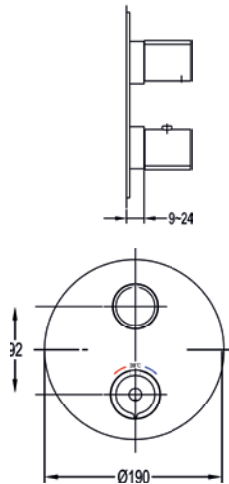

Allre GoTurn® finishing set

Thermostatic anti-scald
Suitable for 1, 2 or 3 outlets
Requires SmartBOX - SMBOX-UNI

Diamond Chrome AL-TRIM

£192