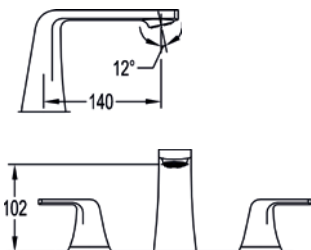

3-hole deck mounted basin mixer

High pressure >1.0
Includes universal clicker waste

	Diamond Chrome	FN3HBAS	£454
	Low pressure accessory kit	FLLPSPRAYAL	£25