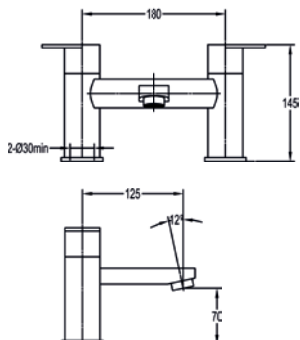

2-hole deck mounted bath filler

Low pressure >0.2

	Diamond Chrome	SMBF	£410
	Gun Metal	GM-SMBF	£485
	Matt Black	MB-SMBF	£485
	Brushed Brass	BRB-SMBF	£485

2-hole deck mounted bath and shower mixer

Low pressure >0.2
Includes shower set with 1.5m double lock hose