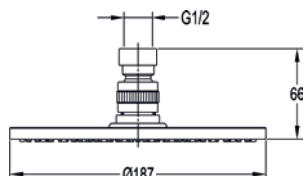

Design 250mm Air-Mix rainshower with angle adjustable arm

High pressure >1.0
SoftRain technology

	Diamond Chrome	KI051	£299
	Brushed Nickel	BN-KI051	£389
	Gun Metal	GM-KI051	£389
	Matt Black	MB-KI051	£389
	Brushed Bronze	BRO-KI051	£389
	Brushed Brass	BRB-KI051	£389