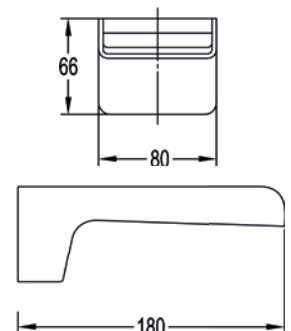

Diamond Chrome CA4HBSM

£760

Wall mounted bath and shower mixer

Medium pressure >0.5
Includes shower set with smooth 1.5m hose

Diamond Chrome CAWMBSM

£845

Wall mounted bath spout

Medium pressure >0.5