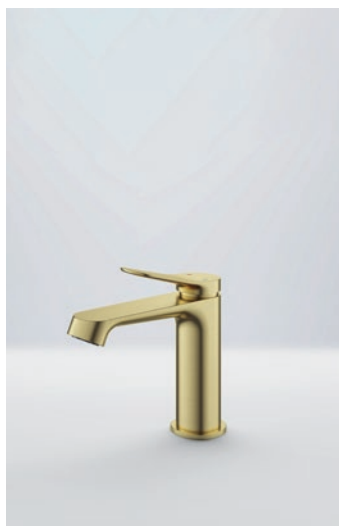

158mm single lever basin mixer

Medium pressure >0.5
Universal clicker waste sold separately

	Diamond Chrome	ASBAS	£279
	Brushed Nickel	BN-ASBAS	£359
	Matt Black	MB-ASBAS	£359
	Brushed Bronze	BRO-ASBAS	£359
	Brushed Brass	BRB-ASBAS	£359