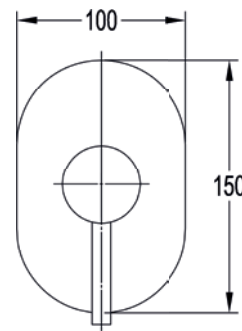

Levo concealed single outlet manual mixer

Low pressure >0.2

Diamond Chrome LVSHVO

£152