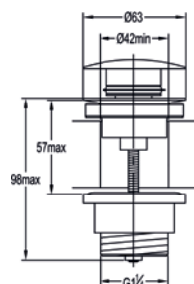

Universal basin clicker waste

Suitable for slotted & unslotted

	Diamond Chrome	CB9276	£40
	Brushed Nickel	BN-CB9276	£75
	Oil Rubbed Bronze	CB9276-ORB	£75
	Brushed Brass	BRB-CB9276	£75