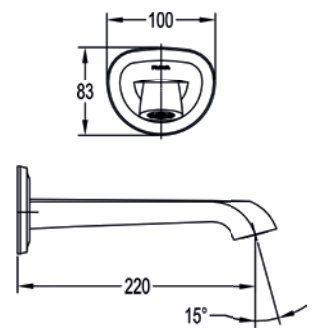

Wall mounted bath spout

Medium pressure >0.5

	Diamond Chrome	LISPOUT	£150
	Brushed Nickel	LISPOUT-BN	£199
	Oil Rubbed Bronze	LISPOUT-ORB	£199
	Brushed Brass	LISPOUT-BRB	£199