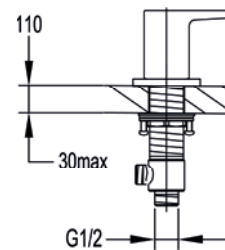

Diamond Chrome DEDMH

£104

Deck mounted cold shut off valve

Low pressure >0.2

Diamond Chrome DEDMC

£104

Wall mounted bath spout

Low pressure >0.2