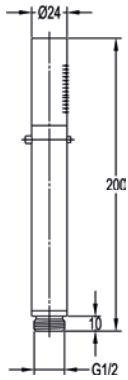

2-function brass pencil handshower