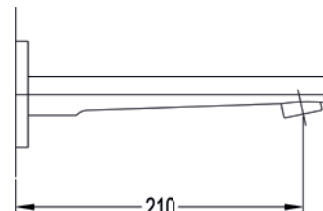

Dekka wall mounted bath spout

Low pressure >0.2

Diamond Chrome   DEBAS/BFSPOUT   £111