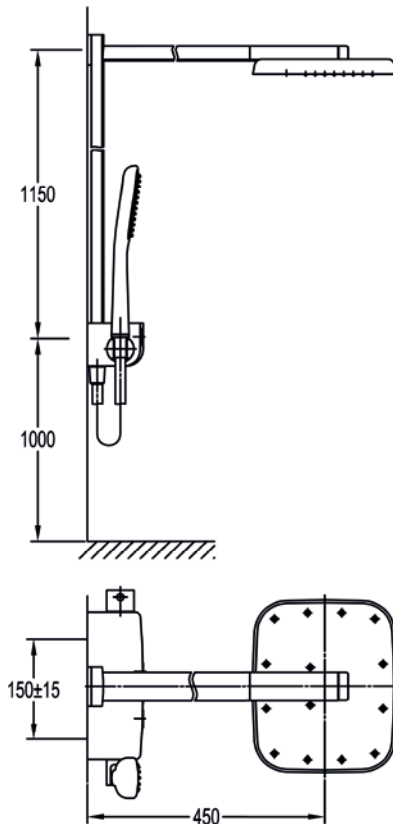

Fusion exposed thermostatic GoClick® shower column

High pressure >1.0
Air-Mix rainshower with rainstream function
Includes shower set with 1.5m smooth hose
GoClick® flow control
Not compatible with a positive head pump

Diamond Chrome   FNTEXGO3-V   £2150