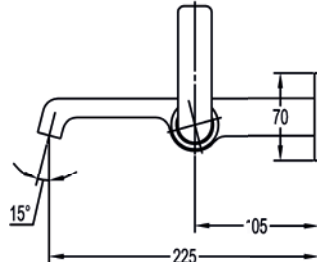

1-hole bath filler finishing set

Medium pressure >0.5
Requires installation SmartBOX - BOX7812

	Diamond Chrome	STR1HBF-TRIM	£379
	Gun Metal	GM-STR1HBF-TRIM	£449