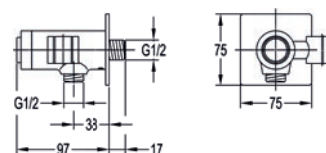

Square GoClick® wall outlet elbow with flow control

High pressure >1.0
Requires separate temperature control
Excludes shower kit
Not compatible with a positive head pump

Diamond Chrome   KI125GO-V

£167