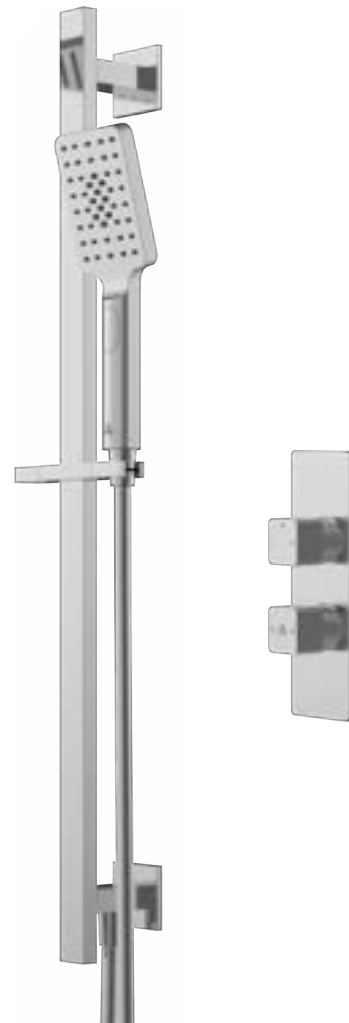

Code: EN-GLI-CH 
£812.40 Inc. VAT / £677.00 Net

CHOOSE YOUR
BATHROOM TAP

CHOOSE YOUR
ACCESSORIES

CHOOSE YOUR
CISTERN / FLUSH PLATE

CHOOSE YOUR
SHOWERING OPTIONS

CHOOSE YOUR
STONE SHOWER TRAY

CHOOSE YOUR
ADAMSEZ BATH