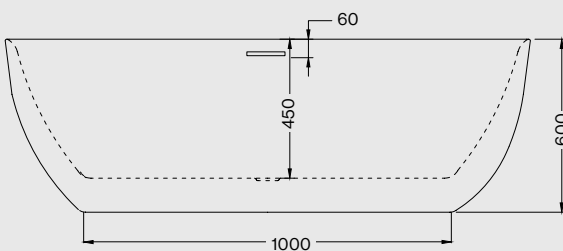

Sorrento

Weight: 40kg
Volume: 180 litres approx.

SORRENTO Small Bath
Code: FSODE/WH1