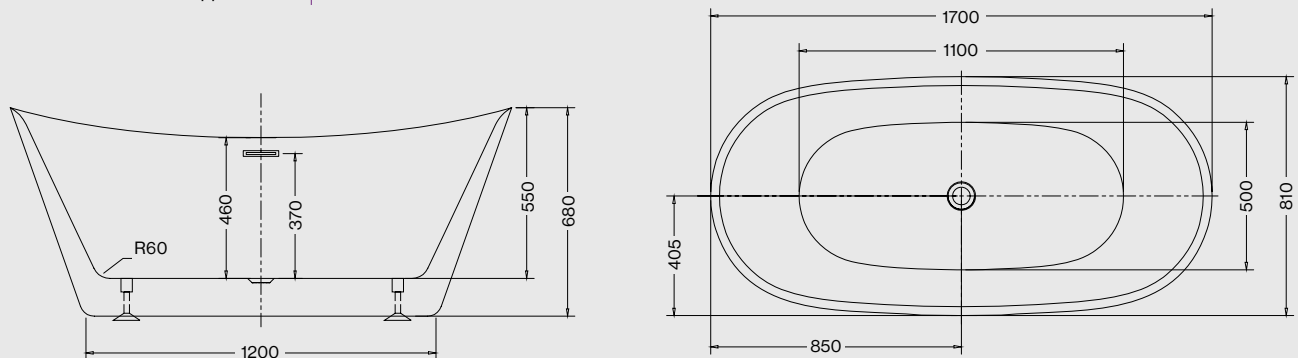

Vana

Weight: 48kg
Volume: 210 litres approx.

VANA Matt White Bath
Code: FVDEM/WH