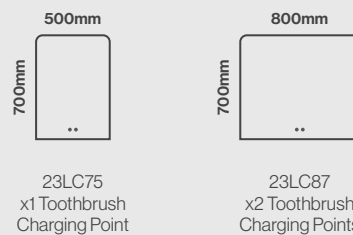

Fitting as Below