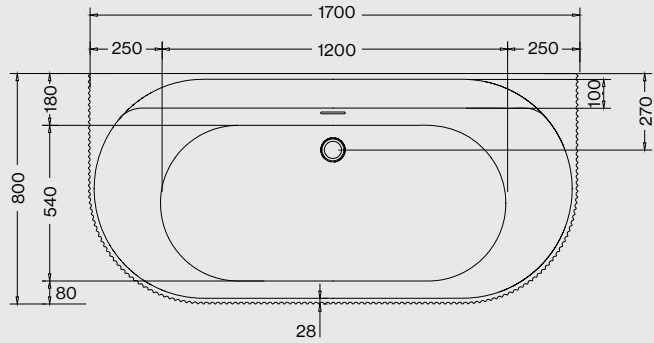

Technical Drawings for Baths

Sonata Back to Wall

Weight: 58kg
Volume: 302 litres approx.

SONATA BTW 1700 x 800mm Bath
Code: SONB2W/170X80