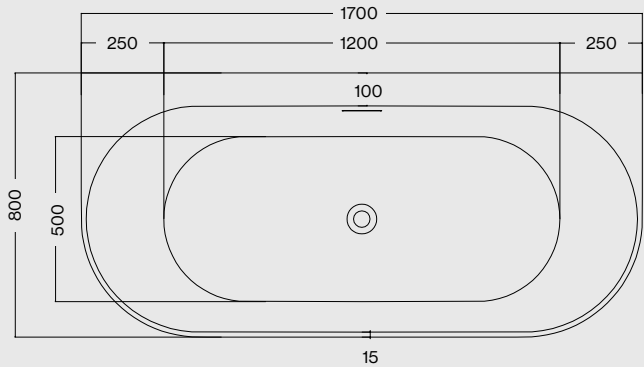

*Hanna Brushed Brass Tall Basin Mono (Page 18),
and Solaris Pill Mirror (Page 185).*

Technical Drawings for Baths

Malmo

Weight: 72kg
Volume: 280 litres approx.

MALMO 1700 x 800mm Bath
 Code: FSMAD/WH

Initial II