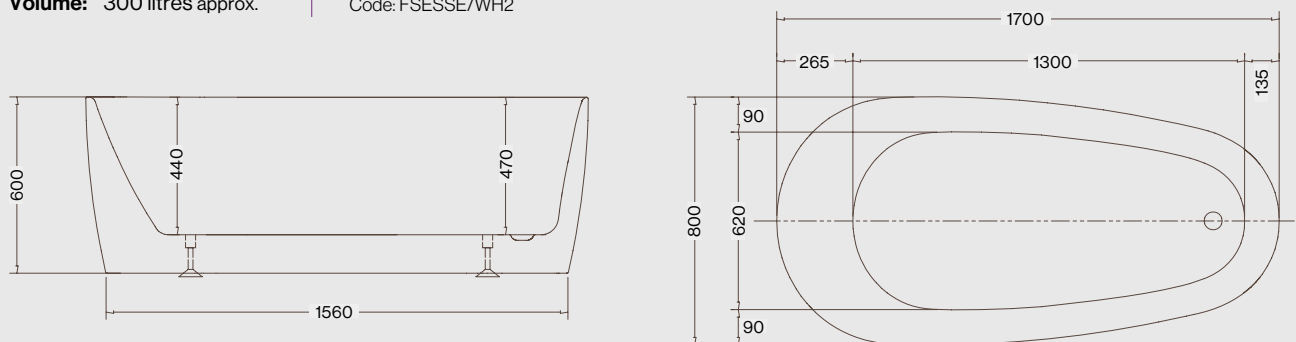

Modena

Weight: 59kg
Volume: 280 litres approx.

MODENA 1700 x 740mm Bath
Code: FMSE/WH

Espie

Weight: 48kg
Volume: 300 litres approx.

ESPIE 1700 x 800mm Bath
Code: FSESSE/WH2

Modena bath pictured with Kylbe brushed brass wall mounted bath filler - See page 49.