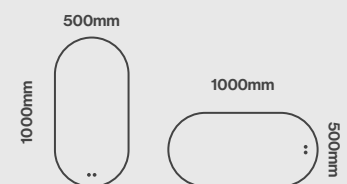

Landscape or Portrait Fitting

33SOB105 / 33SOBB105 /
33SOGG105 /
33SOBN105 / 33SOBR105

Note when fitted landscape the mounting bracket will only allow for a right hand side installation as shown above.