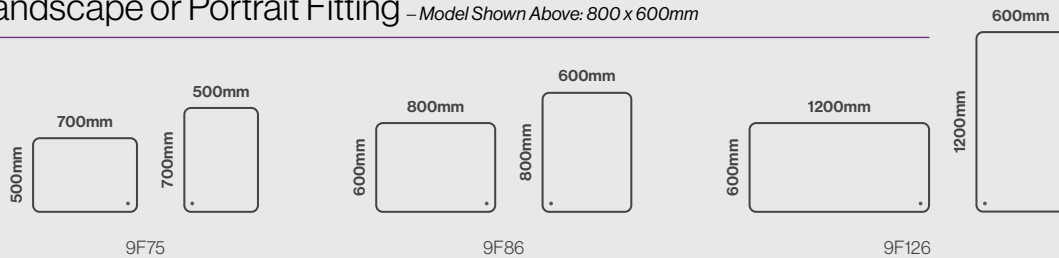

Landscape or Portrait Fitting – Model Shown Above: 800 x 600mm