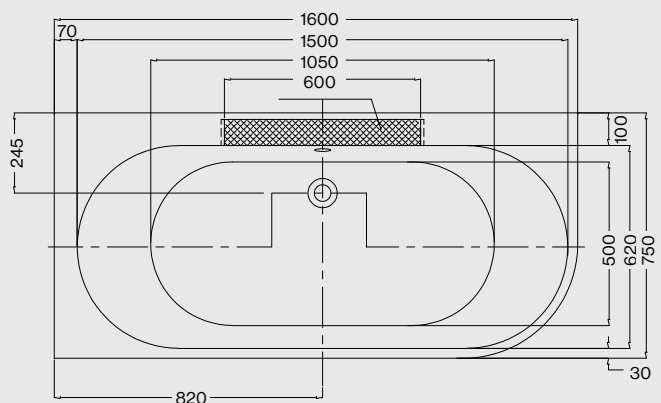

Initial II

Weight: 36kg
Volume: 195 litres approx.

INITIAL II 1600 Left Hand
Code: INILH/160X75