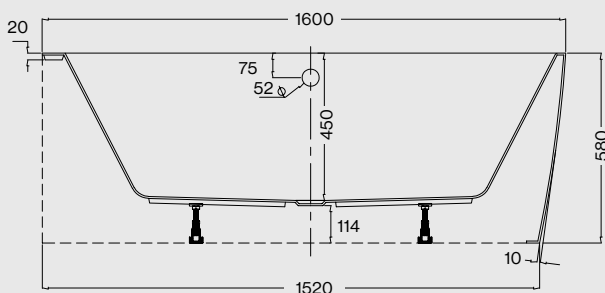

Initial II

Weight: 36kg
Volume: 195 litres approx.

INITIAL II 1600 Left Hand
Code: INILH/160X75