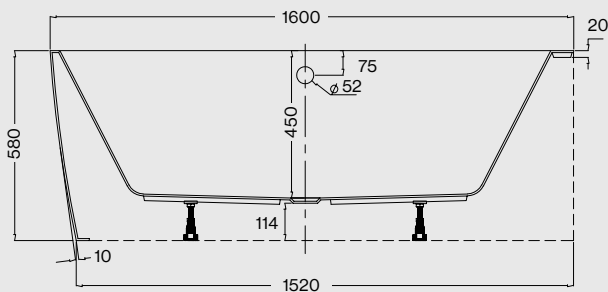

Initial II

Weight: 36kg
Volume: 195 litres approx.

INITIAL II 1600 Right Hand
Code: INIRH/160X75