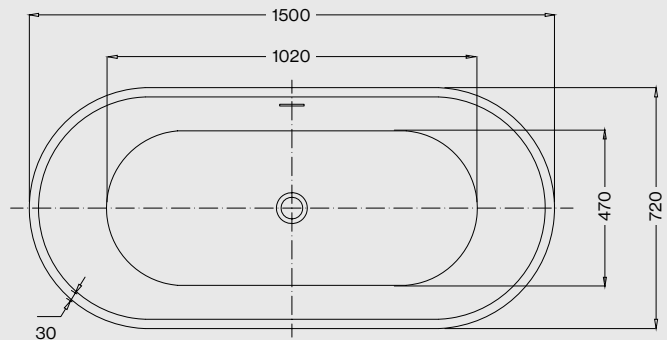

Sorrento

Weight: 40kg
Volume: 180 litres approx.

SORRENTO Small Bath
Code: FSODE/WH1