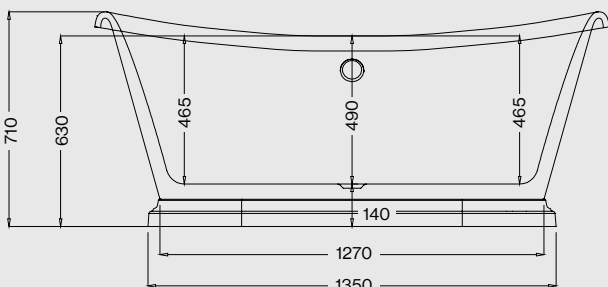

Etta

Weight: 45kg
Volume: 240 litres approx.

ETA 1500 x 750mm Bath
Code: ETT/170X75