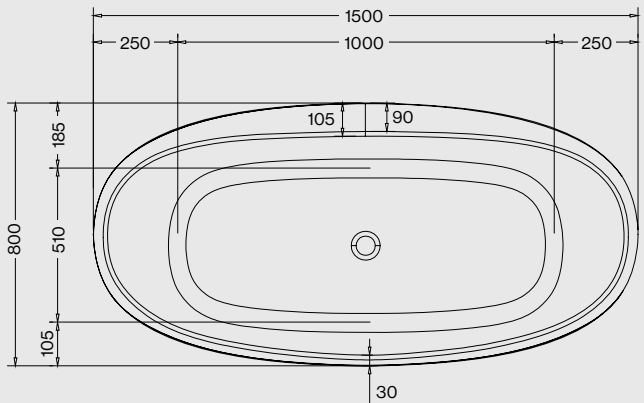

Capri

Weight: 40kg
Volume: 220 litres approx.

CAPRI Small Bath
Code: FCADE1/WH