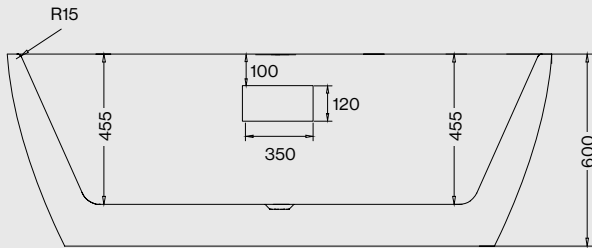

Capri

Weight: 47kg
Volume: 265 litres approx.

CAPRI Large Bath
Code: FCADE2/WH