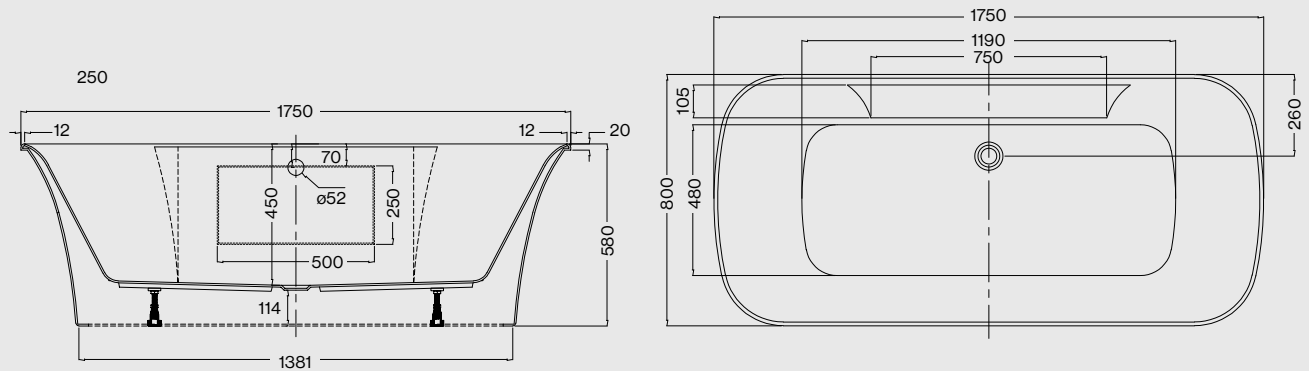

Technical Drawings for Baths

Essence II

Weight: 35kg
Volume: 195 litres approx.

ESSENCE II 1750 x 800mm Bath
Code: ESS/175X80