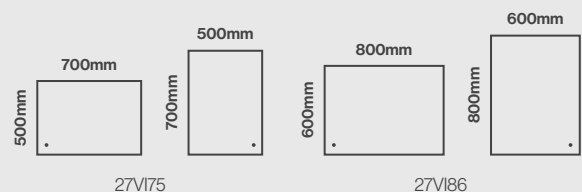

Landscape or Portrait Fitting