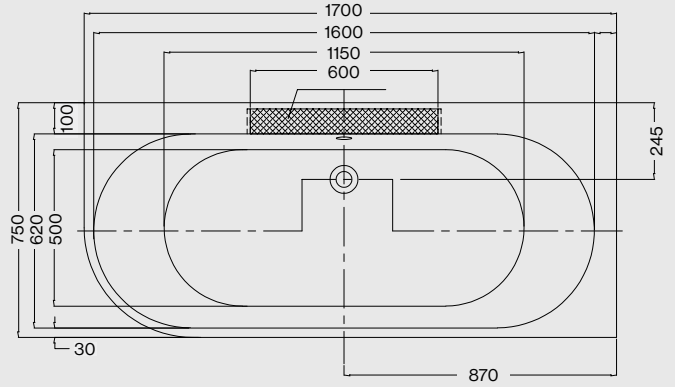

Initial II

Weight: 47kg
Volume: 215 litres approx.

INITIAL II 1700 Right Hand
Code: INIRH/170X75