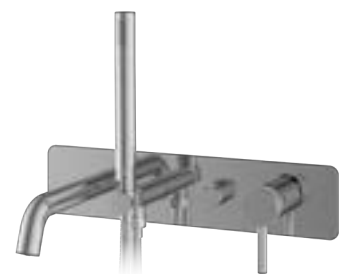

Wall Mounted Bath Shower Mixer
KO-WBSM-CH

1.0
£618.00 Inc. VAT
£515.00 Net

All Kyloe basin mixers, including wall-mounted mixers, come complete with a centre clicker waste.