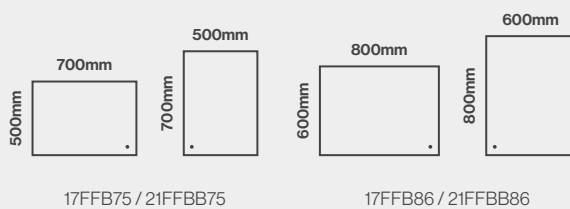

Model Shown: 700 x 500mm

Landscape or Portrait Fitting

Features

- **Press and hold touch switch to adjust between cool and warm LED lighting**
- Touch switch adjusts cool and warm lighting (Brushed Brass only)
- Aluminium frame with brushed brass finish
- Heated demister pad
- Landscape or portrait fitting
- IP44 rated