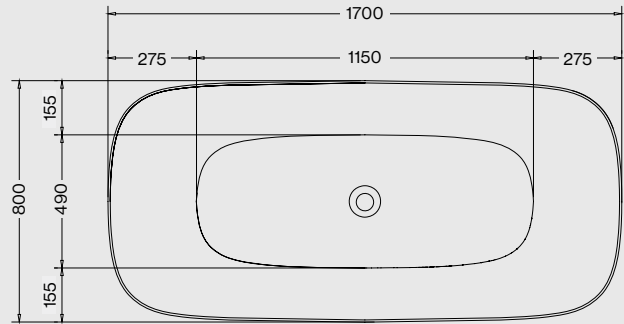

SIENA 1700 x 800mm Bath
Code: FSSIDE/WH

Technical Drawings for Baths

Geneva

Weight: 51kg
Volume: 250 litres approx.

GENEVA 1700 x 800mm Bath
Code: FGDE/WH

Athena

Weight: 49kg
Volume: 260 litres approx.

ATHENA 1700 x 800mm Bath
Code: FADE/WH