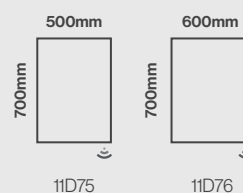

Portrait Fitting Only