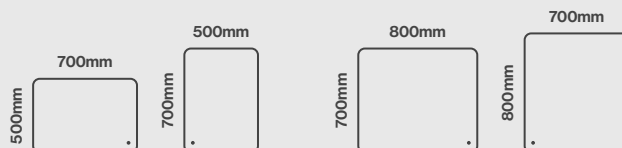

Landscape or Portrait Fitting

29GAB75 / 29GABB75 /
29GAGG75 / 29GABN75 / 29GABR75

29GAB87 / 29GABB87 /
29GAGG87 /
29GABN87 / 29GABR87