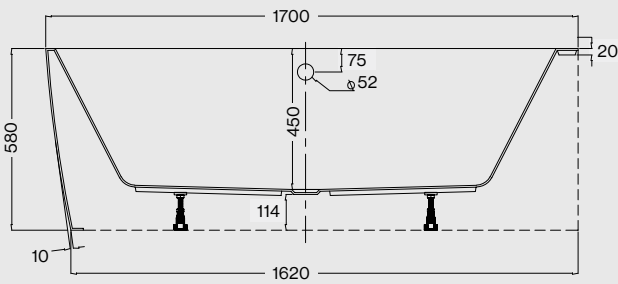

Initial II

Weight: 47kg
Volume: 215 litres approx.

INITIAL II 1700 Right Hand
Code: INIRH/170X75