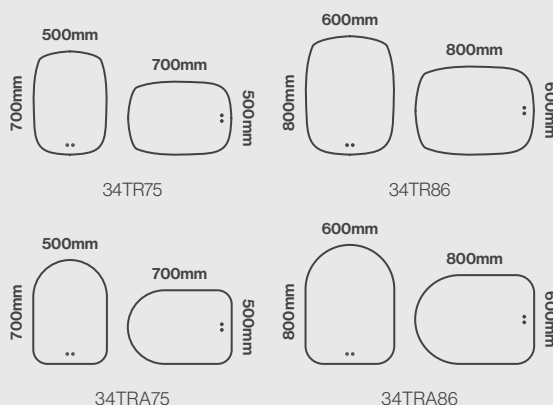

Landscape or Portrait Fitting

Note when fitted landscape the mounting bracket will only allow for a right hand side installation as shown above