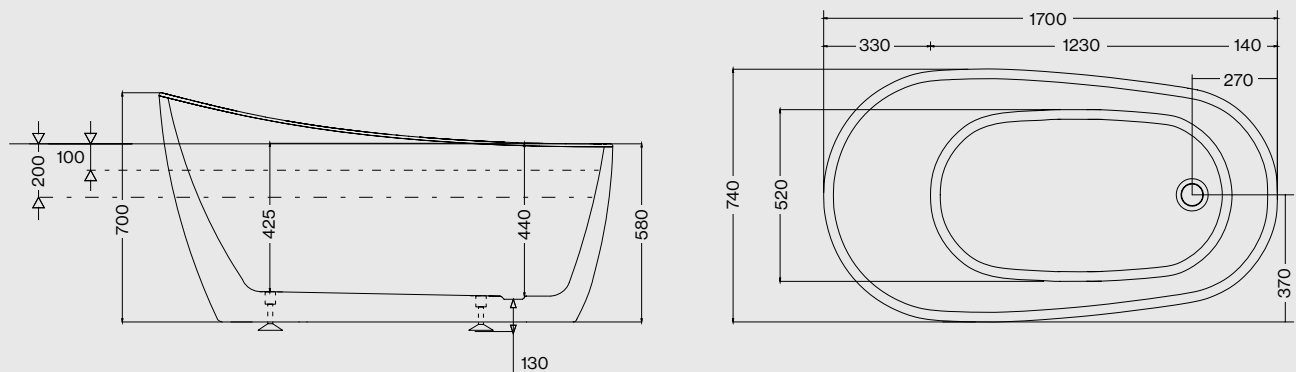

Modena

Weight: 59kg
Volume: 280 litres approx.

MODENA 1700 x 740mm Bath
Code: FMSE/WH