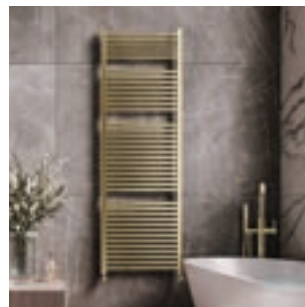

Anthracite

Code	Height	Width	Pipe Centres*	Tube (pcs)	BTU (50 ° C)	BTU (60 ° C)	Price Net	Price Inc. VAT
ANLUF80-5	800mm	500mm	450mm	13	1243	1579	£90.00	£108.00
ANLUF80-6	800mm	600mm	550mm	13	1435	1822	£97.00	£116.40
ANLUF120-5	1200mm	500mm	450mm	21	1964	2494	£132.00	£158.40
ANLUF120-6	1200mm	600mm	550mm	21	2274	2881	£146.00	£175.20
ANLUF180-5	1800mm	500mm	450mm	39	3443	4373	£213.00	£255.60
ANLUF180-6	1800mm	600mm	550mm	39	4018	5091	£234.00	£280.80