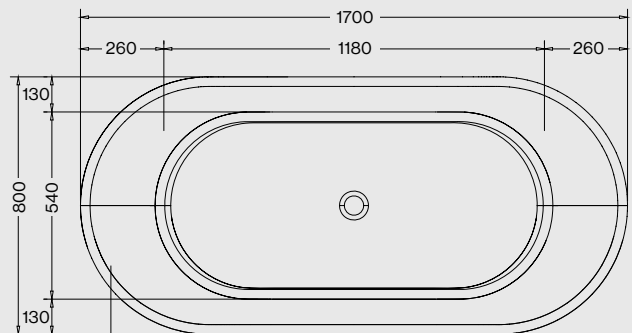

SIENA 1700 x 800mm Bath
Code: FSSIDE/WH

Technical Drawings for Baths

Geneva

Weight: 51kg
Volume: 250 litres approx.

GENEVA 1700 x 800mm Bath
Code: FGDE/WH

Athena

Weight: 49kg
Volume: 260 litres approx.

ATHENA 1700 x 800mm Bath
Code: FADE/WH