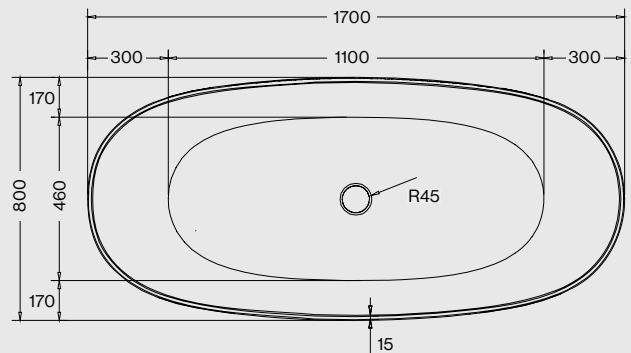

Siena

Weight: 53kg
Volume: 240 litres approx.

SIENA 1700 x 800mm Bath
Code: FSSIDE/WH