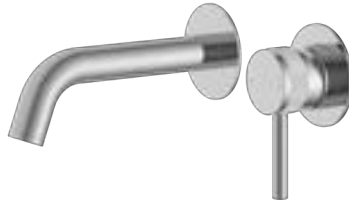

CHOOSE YOUR KITCHEN TAP

Kyloe

The Industrial Collection

Basin Mono Side Lever
KO-SLB-CH

0.5
£285.60 Inc. VAT
£238.00 Net

Wall Mounted Basin Mixer
KO-WT-CH

1.0
£294.00 Inc. VAT
£245.00 Net

Freestanding Bath Shower Mixer
Comes complete with EasyFit box
KO-FSBM-CH