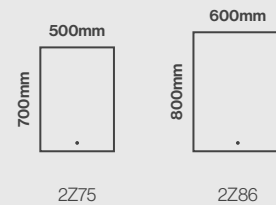

Features

- Energy efficient LED lighting
- Heated demister pad
- Electric toothbrush & shaver charging socket
- Touch switch power control
- IP44 rated

Portrait Fitting Only

Zest

Model Shown: 800 x 600mm

Size Options