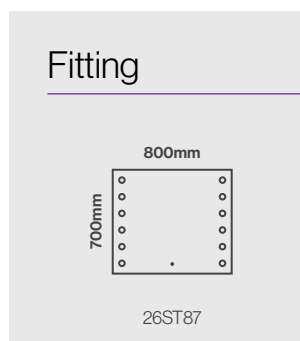

Studio

Size Options

Dimensions	Code	Price
800 x 700mm	26ST87	£397.20 Inc. VAT / £331.00 Net

Features

- **Press and hold touch switch to adjust between cool and warm LED lighting**
- Touch switch power control
- Intensity change (dimnable function)
- LED lighting
- Portrait & Landscape fitting
- IP44 rating