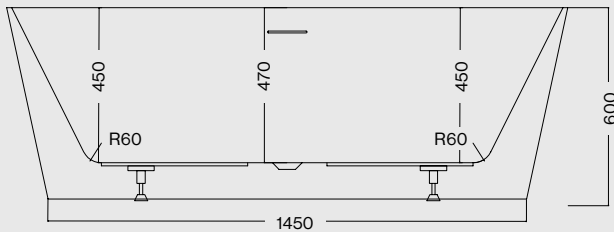

*Hanna Brushed Brass Tall Basin Mono (Page 18),
and Solaris Pill Mirror (Page 185).*

Technical Drawings for Baths

Malmo

Weight: 72kg
Volume: 280 litres approx.

MALMO 1700 x 800mm Bath
 Code: FSMAD/WH

Initial II