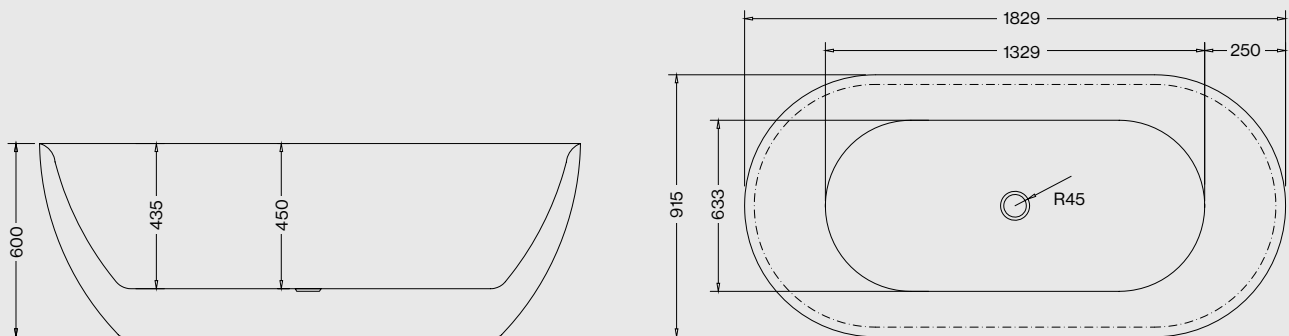

Sorrento

Weight: 55kg
Volume: 370 litres approx.

SORRENTO Large Bath
Code: FSODE/WH3