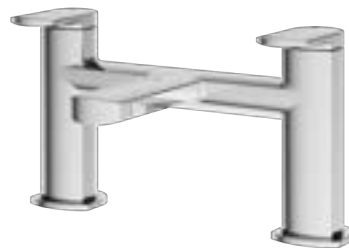

Coordinate your look with our complementing products

Fuse

The Bold Collection

Mini Basin Mono
F-MBM

0.3
£178.80 Inc. VAT
 £149.00 Net

Deck Mounted Bath Filler
F-BF

0.3
£331.20 Inc. VAT
 £276.00 Net

Wall Mounted Bath Filler
F-WBF