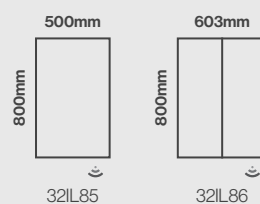

Portrait Fitting Only