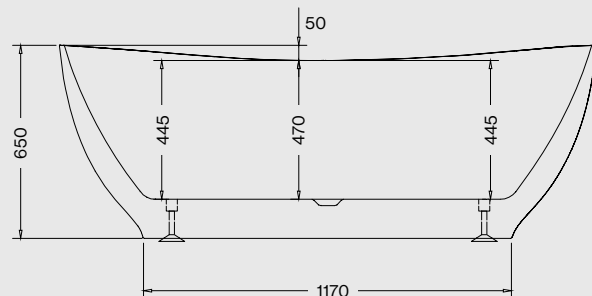

SIENA 1700 x 800mm Bath
Code: FSSIDE/WH

Technical Drawings for Baths

Geneva

Weight: 51kg
Volume: 250 litres approx.

GENEVA 1700 x 800mm Bath
Code: FGDE/WH

Athena

Weight: 49kg
Volume: 260 litres approx.

ATHENA 1700 x 800mm Bath
Code: FADE/WH