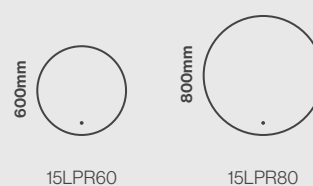

Model Shown:
800mm Diameter

Linea Round Plus

Features

- Energy efficient one piece LED lighting strip
- Heated demister pad
- Touch switch power control
- IP44 rated

Size Options

Dimensions	Code	Price
600mm Diameter	15LPR60	£400.80 Inc. VAT / £334.00 Net
800mm Diameter	15LPR80	£500.40 Inc. VAT / £417.00 Net

Fitting