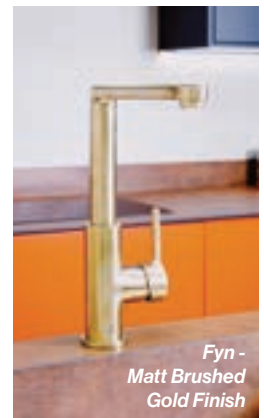

Features

- Angular design
- Single lever temperature and waterflow control
- 18 year warranty

CHOOSE YOUR
KITCHEN TAP