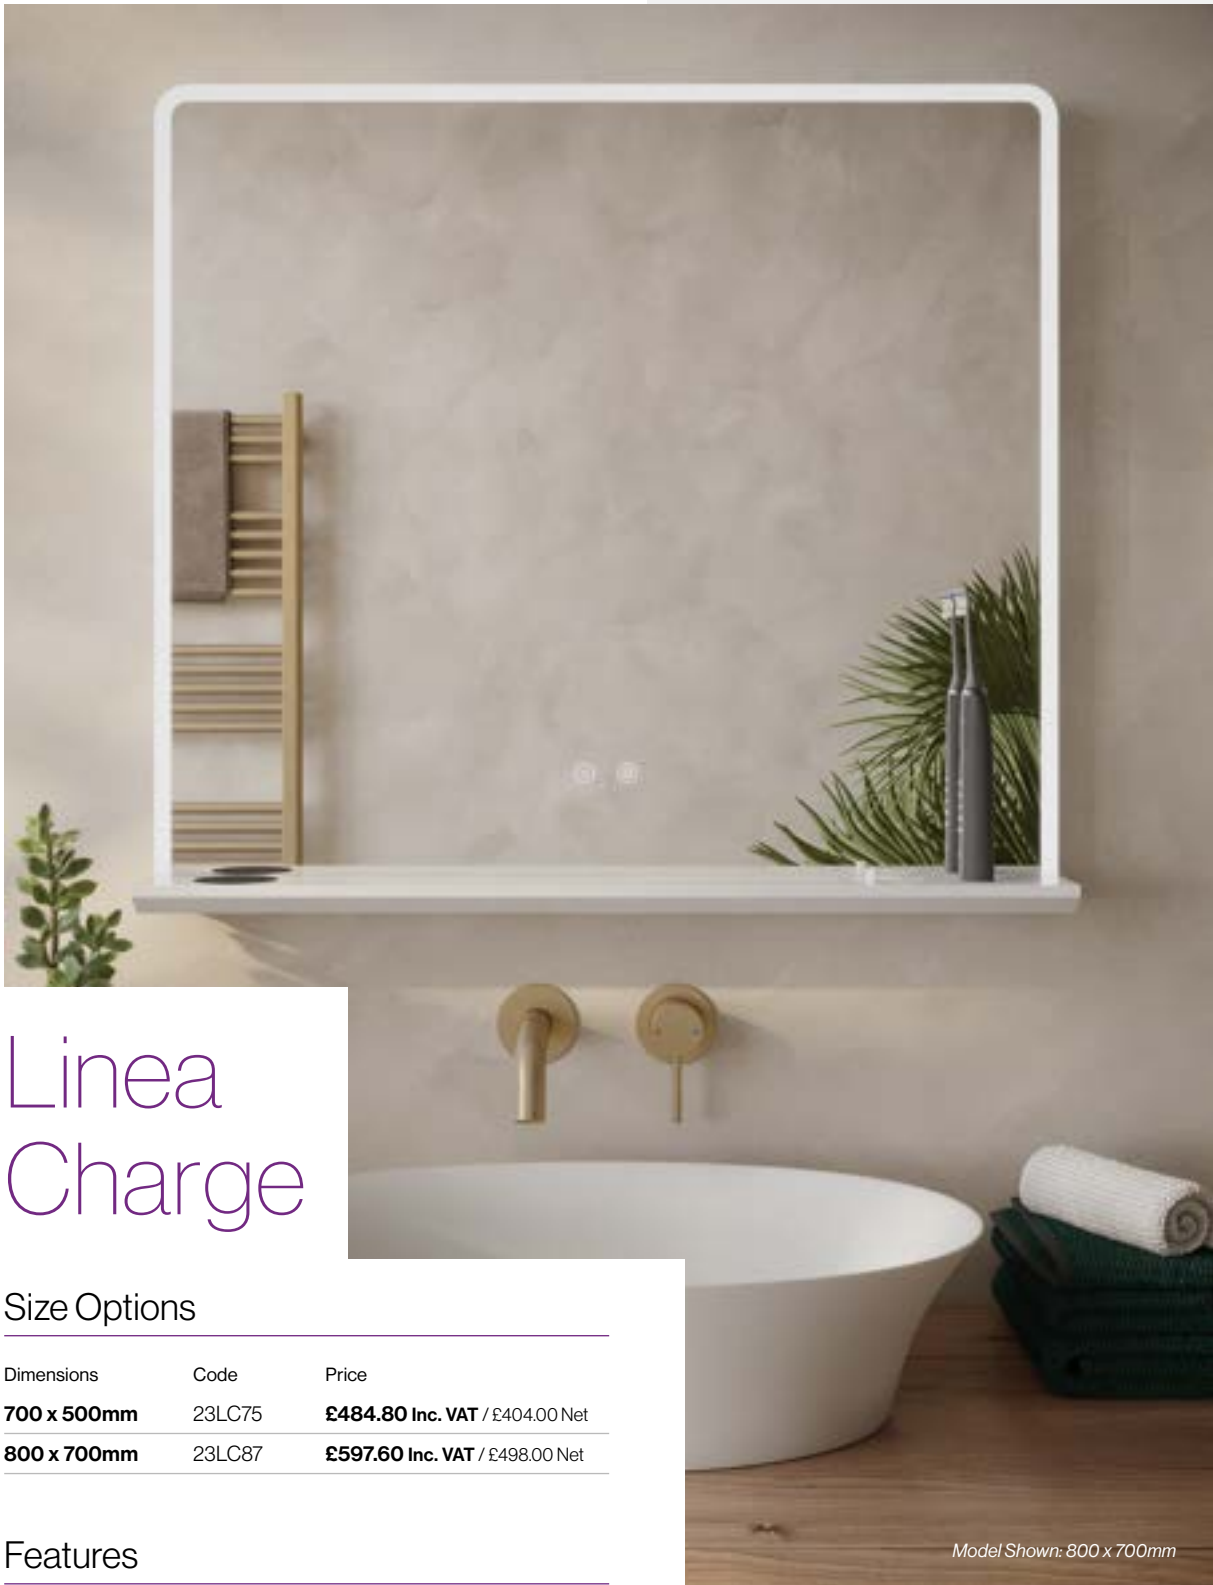

Features

- Energy efficient one piece LED lighting strip
- Heated demister pad
- Touch switch power control
- Wireless connectivity
- IP44 rated

Size Options

Dimensions	Code	Price
600mm Diameter	19LPR60	£542.40 Inc. VAT / £452.00 Net
800mm Diameter	19LPR80	£658.80 Inc. VAT / £549.00 Net

Fitting

Linea Charge

Size Options

Dimensions	Code	Price
700 x 500mm	23LC75	£484.80 Inc. VAT / £404.00 Net
800 x 700mm	23LC87	£597.60 Inc. VAT / £498.00 Net

Features

- **Press and hold touch switch to adjust between cool and warm LED lighting**
- Touch switch power control
- Integrated shelf
- Wireless charging pad
- Toothbrush charging point(s)
- Intensity change
- LED lighting with acrylic diffuser
- Heated demister pad
- IP44 rated