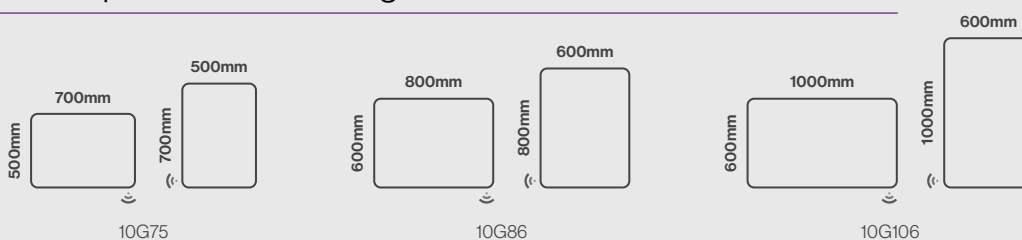

Landscape or Portrait Fitting