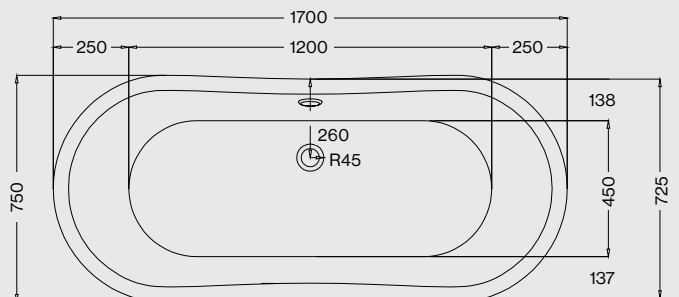

Etta

Weight: 45kg
Volume: 240 litres approx.

ETA 1500 x 750mm Bath
Code: ETT/170X75