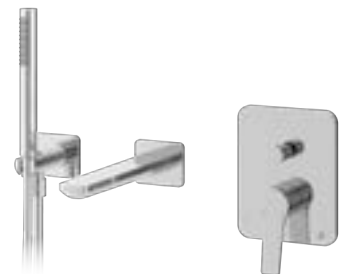

Wall Mounted Bath Shower Mixer
AV-WBSM

1.0

£562.80 Inc. VAT
£469.00 Net

CHOOSE YOUR BATHROOM TAP

CHOOSE YOUR ACCESSORIES

CHOOSE YOUR CISTERN / FLUSH PLATE

CHOOSE YOUR SHOWERING OPTIONS

CHOOSE YOUR STONE SHOWER TRAY

CHOOSE YOUR ADAMSEZ BATH

CHOOSE YOUR MIRROR

CHOOSE YOUR TOWEL WARMER

CHOOSE YOUR KITCHEN TAP