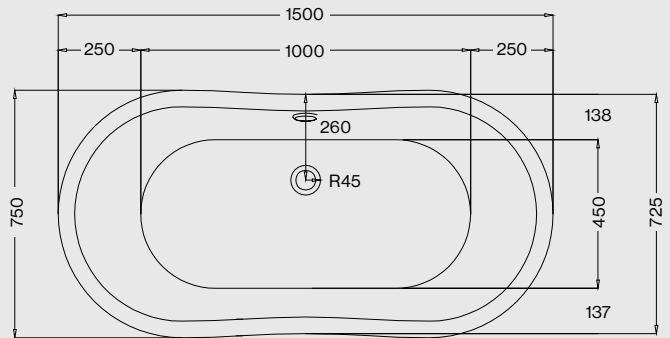

Etta

Weight: 37kg
Volume: 215 litres approx.

ETA 1500 x 750mm Bath
Code: ETT/150X75