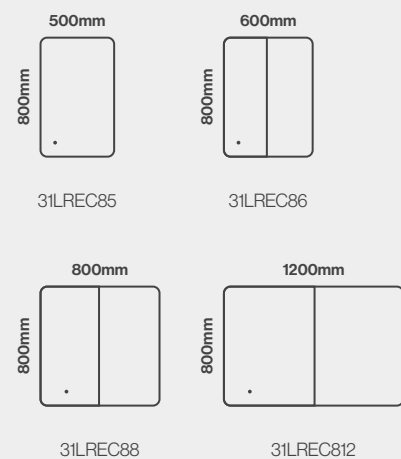

Portrait Fitting Only

Storage Solution

CHOOSE YOUR
BATHROOM TAP

CHOOSE YOUR
ACCESSORIES

CHOOSE YOUR
CISTERN / FLUSH PLATE

CHOOSE YOUR
SHOWERING OPTIONS

CHOOSE YOUR
STONE SHOWER TRAY

CHOOSE YOUR
ADAMSEZ BATH

CHOOSE YOUR
MIRROR

CHOOSE YOUR
TOWEL WARMER

CHOOSE YOUR
KITCHEN TAP