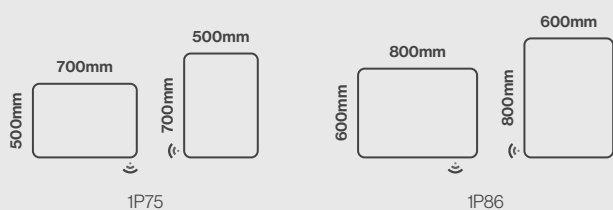

Landscape or Portrait Fitting

Features

- Energy efficient LED lighting
- Heated demister pad
- Electric toothbrush and shaver charging socket
- Infrared on/off sensor
- IP44 rated