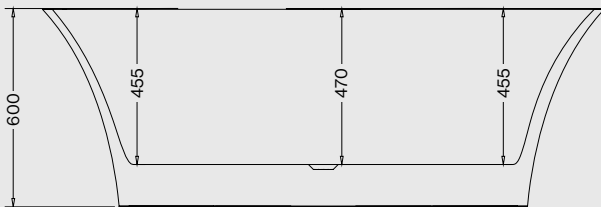

SIENA 1700 x 800mm Bath
Code: FSSIDE/WH

Technical Drawings for Baths

Geneva

Weight: 51kg
Volume: 250 litres approx.

GENEVA 1700 x 800mm Bath
Code: FGDE/WH

Athena

Weight: 49kg
Volume: 260 litres approx.

ATHENA 1700 x 800mm Bath
Code: FADE/WH