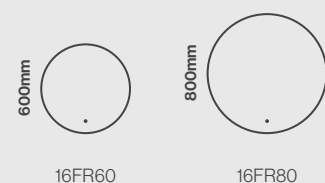

Fuse

Size Options

Dimensions	Code	Price
700 x 500mm	9F75	£350.40 Inc. VAT / £292.00 Net
800 x 600mm	9F86	£385.20 Inc. VAT / £321.00 Net
1200 x 600mm	9F126	£507.60 Inc. VAT / £423.00 Net

Landscape or Portrait Fitting – Model Shown Above: 800 x 600mm

Fuse Round

Size Options

Dimensions	Code	Price
600mm Diameter	16FR60	£300.00 Inc. VAT / £250.00 Net
800mm Diameter	16FR80	£384.00 Inc. VAT / £320.00 Net

Features for Fuse & Fuse Round

- **Press and hold touch switch to adjust between cool and warm LED lighting**
- Energy efficient LED lighting
- Heated demister pad
- Frameless mirror with controlled LED lighting
- Slimline 30mm wall projection
- IP44 rated

Fitting