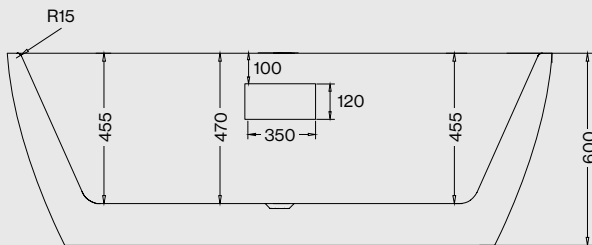

Capri

Weight: 47kg
Volume: 265 litres approx.

CAPRI Large Bath
Code: FCADE2/WH

Capri

Weight: 40kg
Volume: 220 litres approx.

CAPRI Small Bath
Code: FCADE1/WH

Siena

Weight: 53kg
Volume: 240 litres approx.