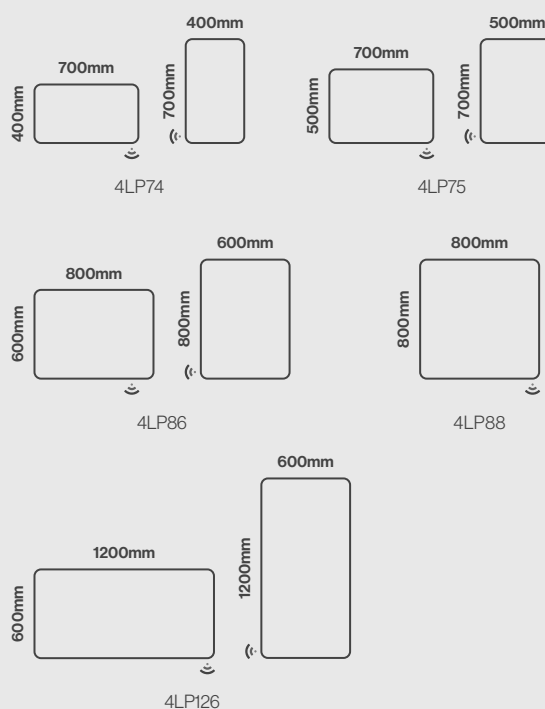

Features

- Energy efficient one piece LED lighting strip
- Aesthetically softer design
- Heated demister pad
- Infrared on/off sensor
- IP44 rated

Landscape or Portrait Fitting

Model Shown:
800 x 600mm

Music
in your
mirror