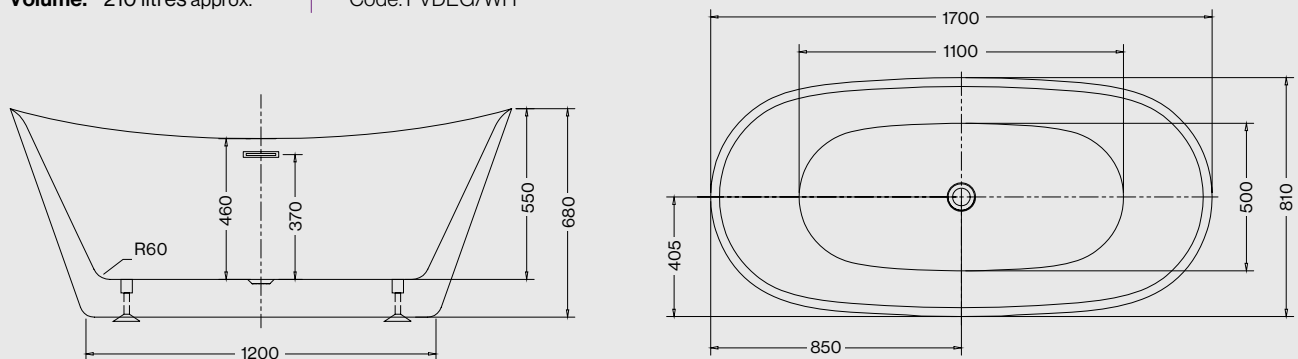

Vana

Weight: 48kg
Volume: 210 litres approx.

VANA Gloss White Bath
Code: FVDEG/WH