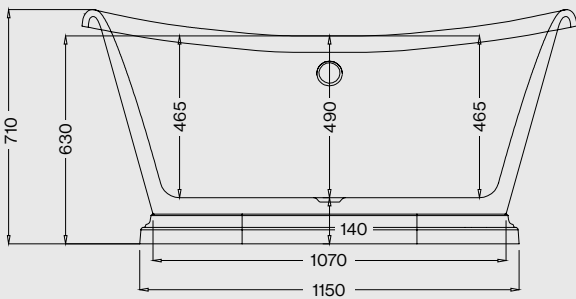

Etta

Weight: 37kg
Volume: 215 litres approx.

ETA 1500 x 750mm Bath
Code: ETT/150X75