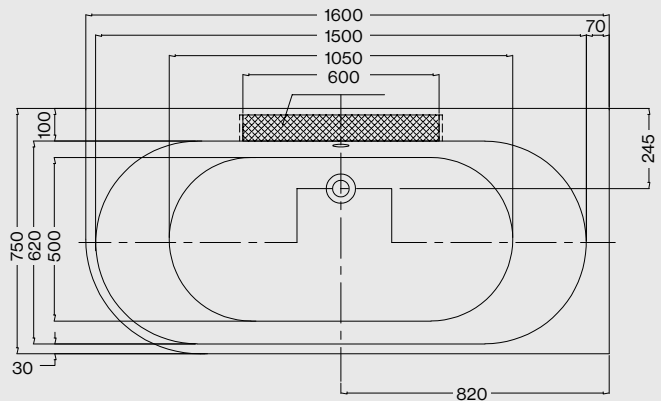

Initial II

Weight: 36kg
Volume: 195 litres approx.

INITIAL II 1600 Right Hand
Code: INIRH/160X75