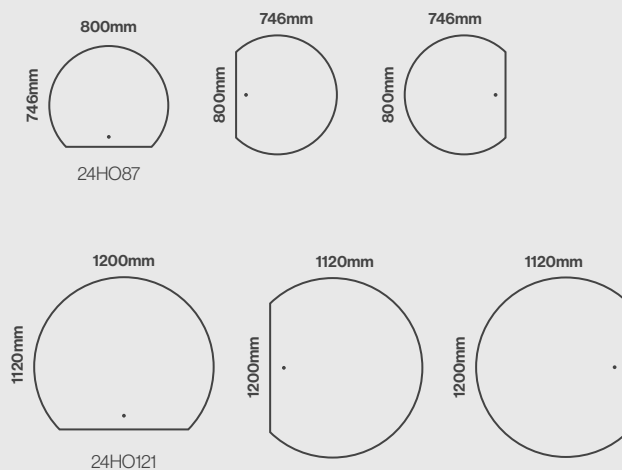

Landscape or Portrait Fitting

Model Shown:
800 x 600mm

Vision

Features

- **Press and hold touch switch to adjust between cool and warm LED lighting**
- Touch switch power control
- Intensity change (dimnable function)
- Aluminium frame
- LED lighting with acrylic diffuser
- Heated demister pad
- Portrait & Landscape fitting
- IP44 rated