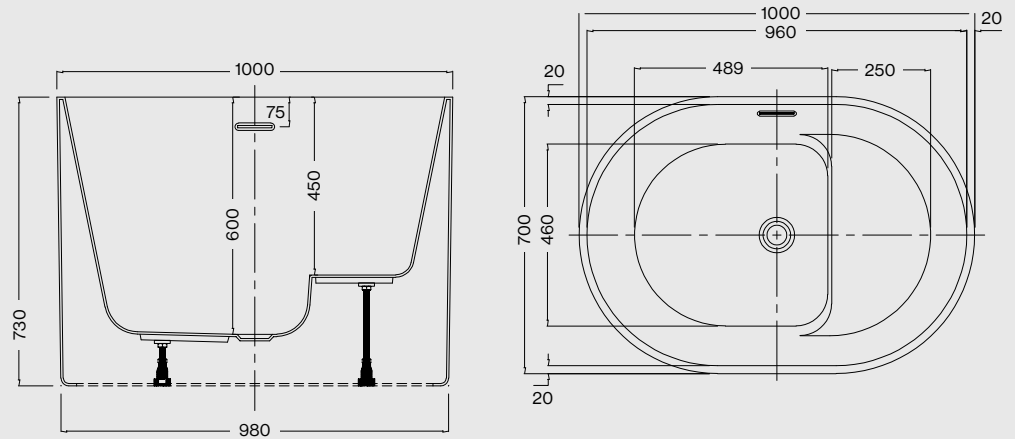

ETA 1500 x 750mm Bath
 Code: ETT/150X75

Etta

Weight: 45kg
Volume: 240 litres approx.

ETA 1500 x 750mm Bath
 Code: ETT/170X75

Technical Drawings for Baths

Onsen

Weight: 38.5kg
Volume: 100 litres approx.

ONSEN 1000 x 700mm Bath
Code: ONS/100X70