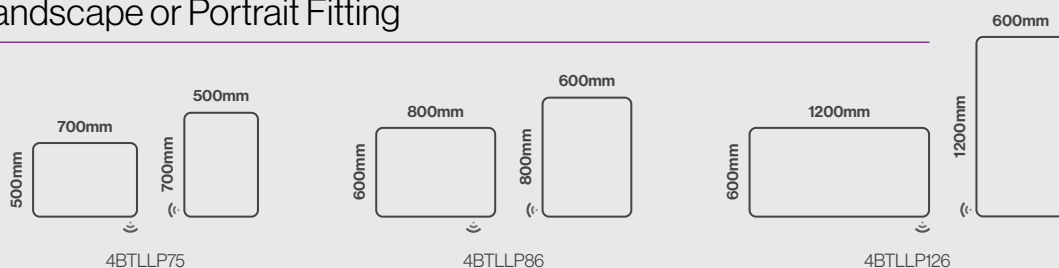

Model Shown:
800 x 600mm

Music
in your
mirror

Linea Live Plus

Size Options

Dimensions	Code	Price
700 x 500mm	4BTLLP75	£525.60 Inc. VAT / £438.00 Net
800 x 600mm	4BTLLP86	£560.40 Inc. VAT / £467.00 Net
1200 x 600mm	4BTLLP126	£751.20 Inc. VAT / £626.00 Net

Features

- Energy efficient one piece LED lighting strip
- Aesthetically softer design
- Heated demister pad
- Electric toothbrush and shaver charging socket
- Infrared on/off sensor
- Wireless connectivity
- IP44 rated

Landscape or Portrait Fitting