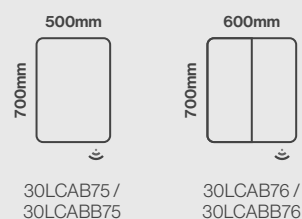

Portrait Fitting Only