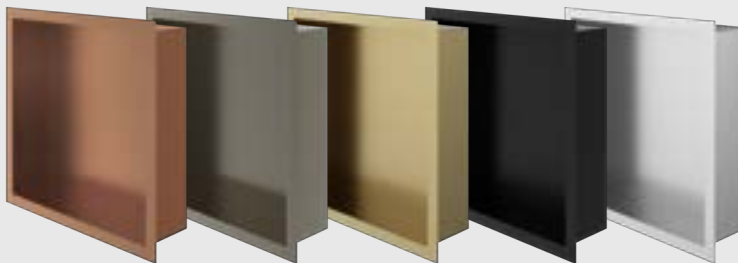

BR	GG	BB	BN	MB
OFC-BR	OFC-GG	OFC-BB	OFC-BN	OFC-BL
£20.40 Inc. VAT / £17.00 Net				

Recessed Shelves

Large Rectangular Recessed Shelf
570mm x 270mm
(Depth - 83mm)

BR	GG	BB	MB	SS
LRS6030-BR	LRS6030-GG	LRS6030-BB	LRS6030-BL	LRS6030
£277.20 Inc. VAT £231.00 Net	£228.00 Inc. VAT £190.00 Net		£190.80 Inc. VAT £159.00 Net	£219.60 Inc. VAT £183.00 Net