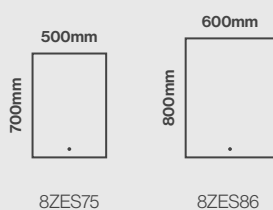

CHOOSE YOUR
BATHROOM TAP

CHOOSE YOUR
ACCESSORIES

CHOOSE YOUR
CISTERN / FLUSH PLATE

CHOOSE YOUR
SHOWERING OPTIONS

CHOOSE YOUR
STONE SHOWER TRAY

CHOOSE YOUR
ADAMSEZ BATH

CHOOSE YOUR
MIRROR

CHOOSE YOUR
TOWEL WARMER

CHOOSE YOUR
KITCHEN TAP