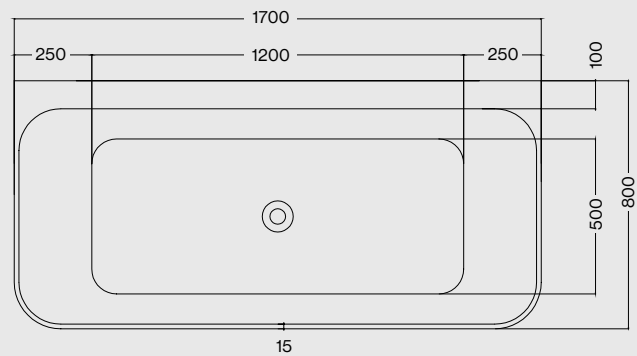

Technical Drawings for Baths

Sonata Back to Wall

Weight: 58kg
Volume: 302 litres approx.

SONATA BTW 1700 x 800mm Bath
 Code: SONB2W/170X80

Toledo

Weight: 49kg
Volume: 302 litres approx.

TOLEDO 1700 x 800mm Bath
 Code: FSTODE/WH