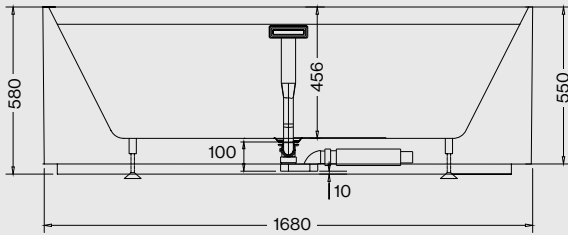

Technical Drawings for Baths

Sonata Back to Wall

Weight: 58kg
Volume: 302 litres approx.

SONATA BTW 1700 x 800mm Bath
Code: SONB2W/170X80