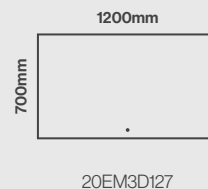

Portrait Fitting Only