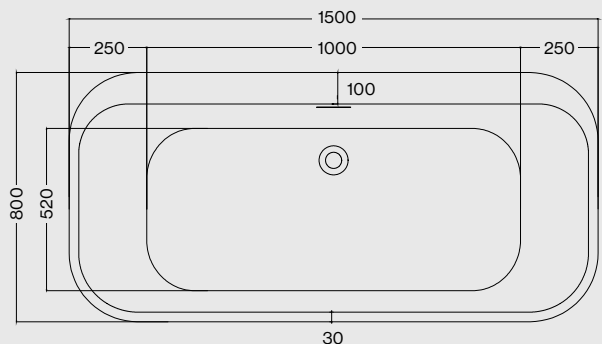

Copelyn

Weight: 49kg
Volume: 260 litres approx.

COPELYN 1500 x 800mm Bath
Code: FSCODE/WH1