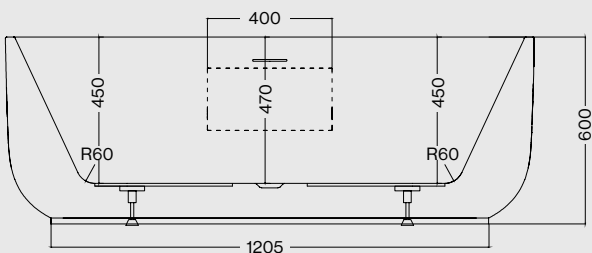

Copelyn

Weight: 49kg
Volume: 260 litres approx.

COPELYN 1500 x 800mm Bath
Code: FSCODE/WH1