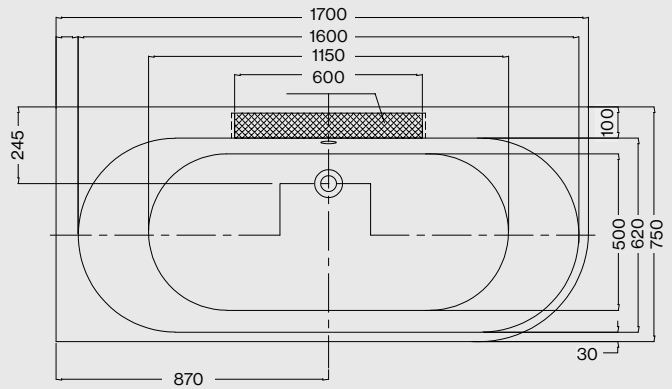

Initial II

Weight: 47kg
Volume: 215 litres approx.

INITIAL II 1700 Left Hand
Code: INILH/170X75