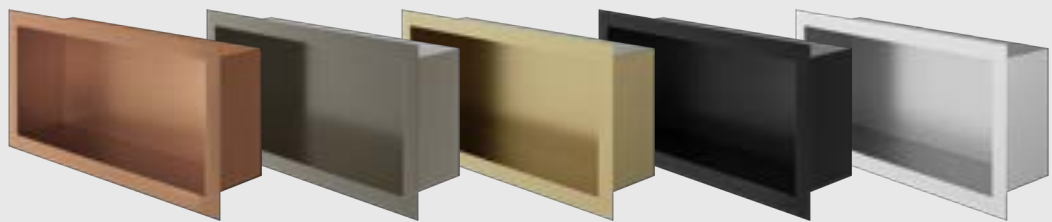

BR	GG	BB	BN	MB
OFC-BR	OFC-GG	OFC-BB	OFC-BN	OFC-BL
£20.40 Inc. VAT / £17.00 Net				

Recessed Shelves

Large Rectangular Recessed Shelf
570mm x 270mm
(Depth - 83mm)

BR	GG	BB	MB	SS
LRS6030-BR	LRS6030-GG	LRS6030-BB	LRS6030-BL	LRS6030
£277.20 Inc. VAT £231.00 Net	£228.00 Inc. VAT £190.00 Net		£190.80 Inc. VAT £159.00 Net	£219.60 Inc. VAT £183.00 Net