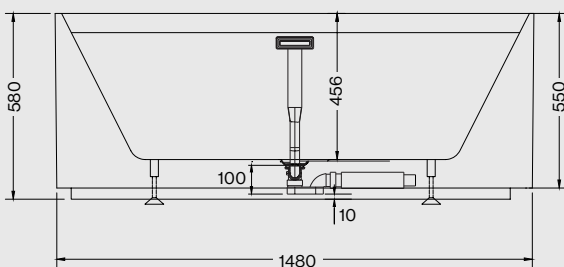

Sonata Back to Wall

Weight: 50kg
Volume: 228 litres approx.

SONATA BTW 1500 x 750mm Bath
Code: SONB2W/150X75