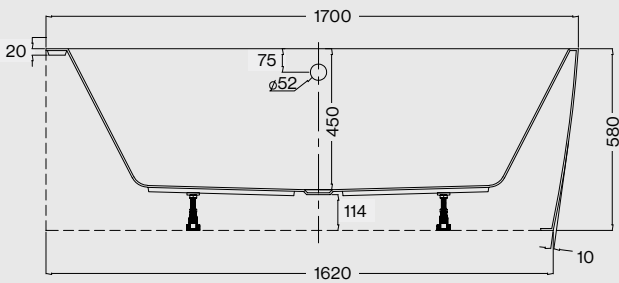

Initial II

Weight: 47kg
Volume: 215 litres approx.

INITIAL II 1700 Left Hand
Code: INILH/170X75