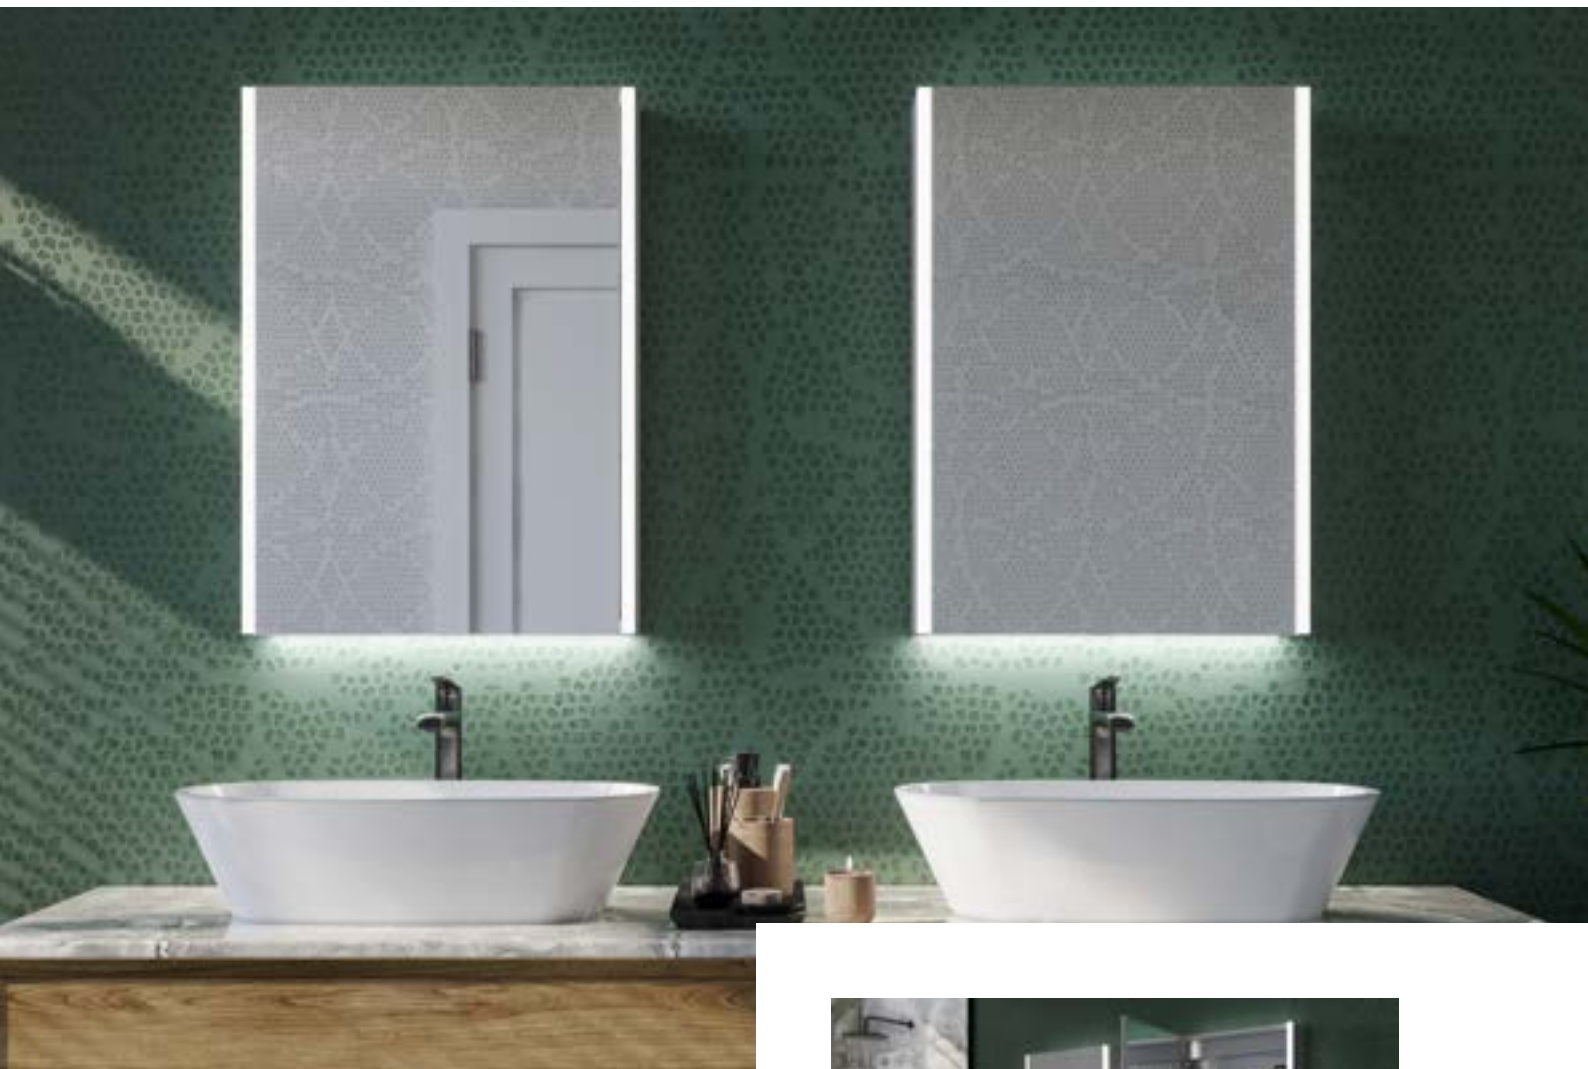

Drift Mirrored Cabinet

Size Options

Dimensions	Code	Price
700 x 500mm	11D75	£770.40 Inc. VAT / £642.00 Net
700 x 600mm	11D76	£886.80 Inc. VAT / £739.00 Net

Features

- Energy efficient LED lighting
- Heated demister pad
- Infrared on / off sensor
- Electric toothbrush & shaver charging socket
- 3 Glass shelves
- Under mirror light / night-light
- GRASS soft close hinges
- IP44 rated

Portrait Fitting Only

Storage Solution