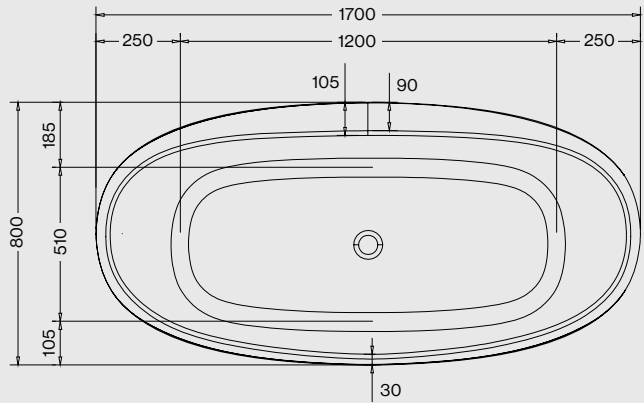

Capri

Weight: 47kg
Volume: 265 litres approx.

CAPRI Large Bath
Code: FCADE2/WH