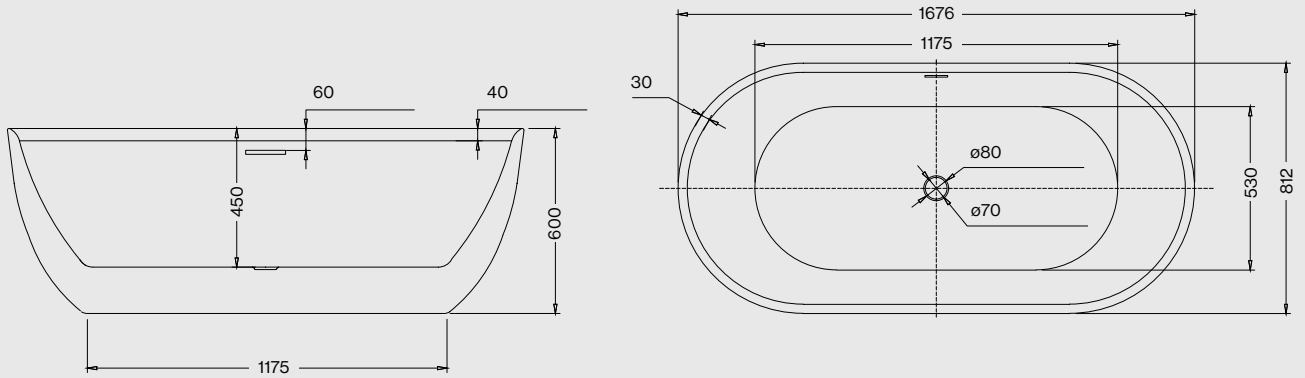

Sorrento

Weight: 47kg
Volume: 250 litres approx.

SORRENTO Medium Bath
Code: FSODE/WH2