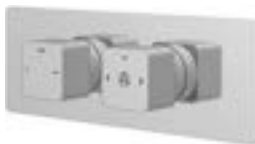

Luca II – Triple 3 Outlet

CH LU-T3-CH **£475.20 Inc. VAT**
£396.00 Net

Can be fitted either vertically or horizontally

Encore II – Dual 1 Outlet

CH EN-D1-CH **£357.60 Inc. VAT**
£298.00 Net

Encore II – Dual 2 Outlet