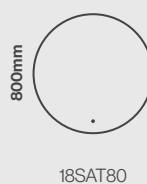

Saturn

Size Options

Dimensions	Code	Price
800mm Diameter	18SAT80	£500.40 Inc. VAT / £417.00 Net

Features

- Halo effect LED backlighting
- Sandblasted edging
- Touch switch power control
- Heated demister pad
- IP44 rated

Fitting