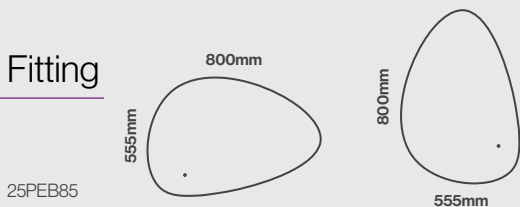

Fitting

Features

- **Press and hold touch switch to adjust between cool and warm LED lighting**
- Touch switch power control
- Intensity change (dimnable function)
- LED Back-lighting
- Heated demister pad
- Portrait & Landscape fitting
- IP44 rating