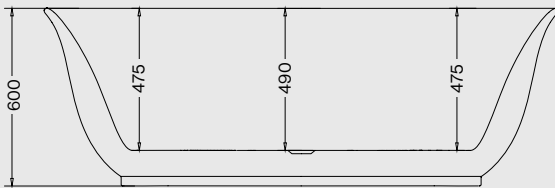

SIENA 1700 x 800mm Bath
Code: FSSIDE/WH

Technical Drawings for Baths

Geneva

Weight: 51kg
Volume: 250 litres approx.

GENEVA 1700 x 800mm Bath
Code: FGDE/WH

Athena

Weight: 49kg
Volume: 260 litres approx.

ATHENA 1700 x 800mm Bath
Code: FADE/WH