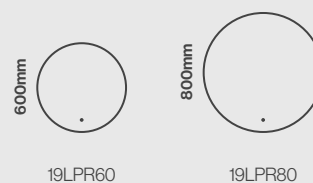

Fitting

Linea Charge

Size Options

Dimensions	Code	Price
700 x 500mm	23LC75	£484.80 Inc. VAT / £404.00 Net
800 x 700mm	23LC87	£597.60 Inc. VAT / £498.00 Net

Features

- **Press and hold touch switch to adjust between cool and warm LED lighting**
- Touch switch power control
- Integrated shelf
- Wireless charging pad
- Toothbrush charging point(s)
- Intensity change
- LED lighting with acrylic diffuser
- Heated demister pad
- IP44 rated