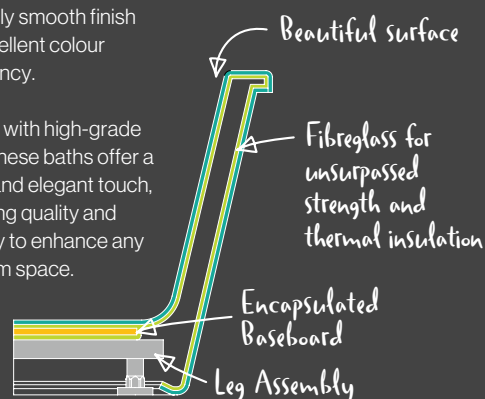

Customisation with AdColour

AdColour; Make me yours

With AdColour, you can truly make your Adamsez bath your own. Our innovative colour-matching service allows you to choose any colour for a personalised, bespoke finish that seamlessly integrates with your space aesthetic. Whether you prefer bold, striking hues or subtle, calming tones, AdColour helps you express your style with ease.

For more colours and bespoke finishes please contact 028 9081 7631 or alternatively visit www.adamsez.com

Our AdVance freestanding baths are expertly crafted for maximum appeal. Both the interior and exterior are formed using superior materials, ensuring a beautifully smooth finish with excellent colour consistency.

Finished with high-grade acrylic, these baths offer a refined and elegant touch, combining quality and durability to enhance any bathroom space.