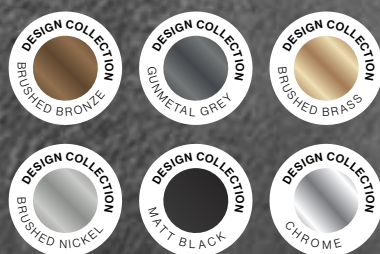

Design Collection Shower Kits

Features as standard

- Smooth handles
- Single-piece brass body
- 4mm thick brass backplate
- Front access valves & filters for easy cleaning
- 250mm luxury brass showerhead
- 390mm shower arm
- Complete with EasyFit box

Available In:

Design Collection - Minimal Shower Kit (*fitted horizontally*)
with Square Shower Arm, 250mm Shower Head (*not visible*
in image) and Square Wall Outlet & Handset Holder Kit -

See Page 111 for more details.