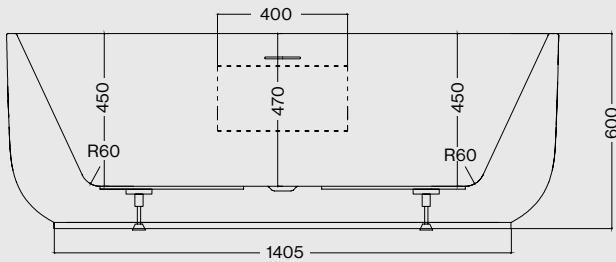

Copelyn

Weight: 54kg
Volume: 300 litres approx.

COPELYN 1700 x 800mm Bath
Code: FSCODE/WH2