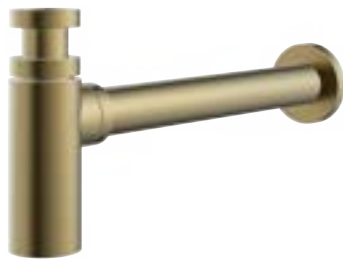

BASIN, BATH WASTES & BOTTLE TRAPS
in all finishes includes an **Aqualla 18 Year Warranty**

Warranty includes 2 years parts & labour, and the remaining period includes parts only.

Bottle Traps

Round – Bottle Trap

BR	BOT-R-BR	£110.40 Inc. VAT £92.00 Net
GG	BOT-R-GG	
BB	BOT-R-BB	
BN	BOT-R-BN	£105.60 Inc. VAT £88.00 Net
MB	FUBOT-BL	
CH	BOT-R	£84.00 Inc. VAT £70.00 Net