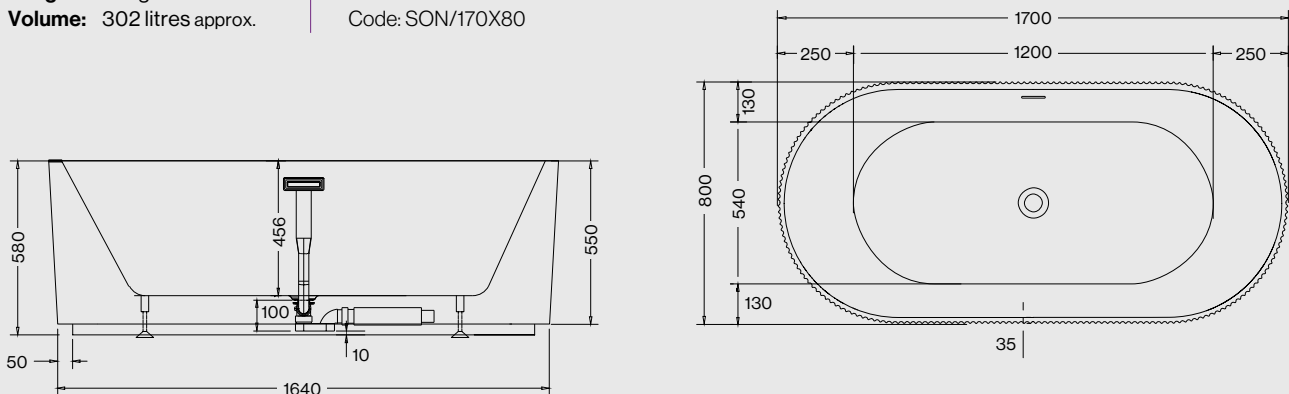

Sonata

Weight: 49kg
Volume: 302 litres approx.

SONATA 1700 x 800mm Bath
Code: SON/170X80