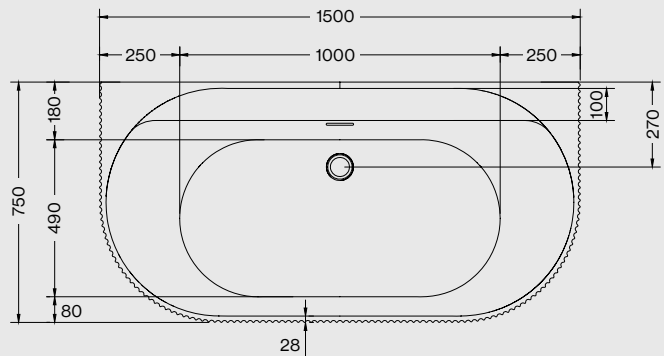

Sonata Back to Wall

Weight: 50kg
Volume: 228 litres approx.

SONATA BTW 1500 x 750mm Bath
Code: SONB2W/150X75