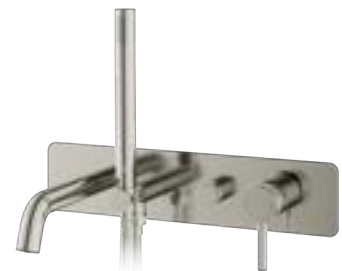

Wall Mounted Bath Shower Mixer
KO-WBSM-BN

1.0
£804.00 Inc. VAT
£670.00 Net

All Kyloe basin mixers, including wall-mounted mixers, come complete with a centre clicker waste.