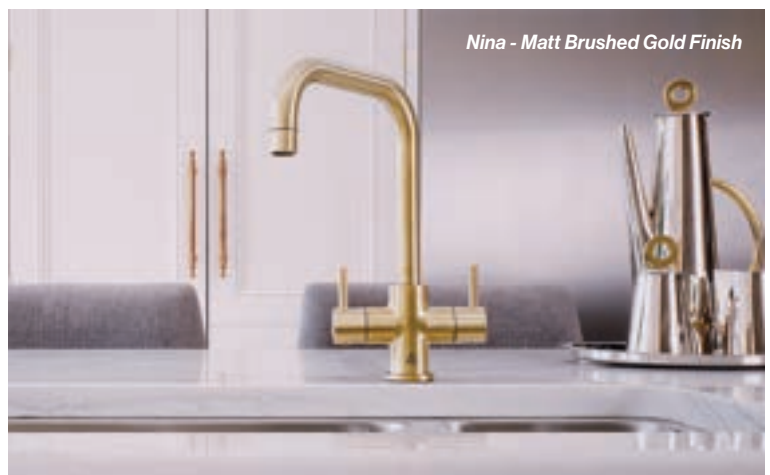

Features

- Sleek curved design
- Dual lever temperature and waterflow controls
- 18 year warranty