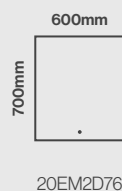

Portrait Fitting Only