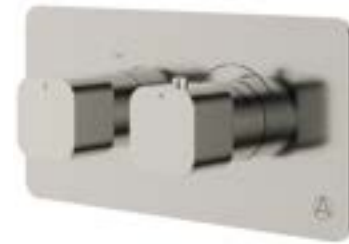

Design Collection

Concealed Valves

Square Handle

Dual 1 Outlet

	Vertical Valve	Horizontal Valve	
BR	DRS-D1-BR	DRS-D1H-BR	£492.00 Inc. VAT £410.00 Net
GG	DRS-D1-GG	DRS-D1H-GG	
BB	DRS-D1-BB	DRS-D1H-BB	£469.20 Inc. VAT £391.00 Net
BN	DRS-D1-BN	DRS-D1H-BN	
MB	DRS-D1-BL	DRS-D1H-BL	£390.00 Inc. VAT £325.00 Net
CH	DRS-D1-CH	DRS-D1H-CH	