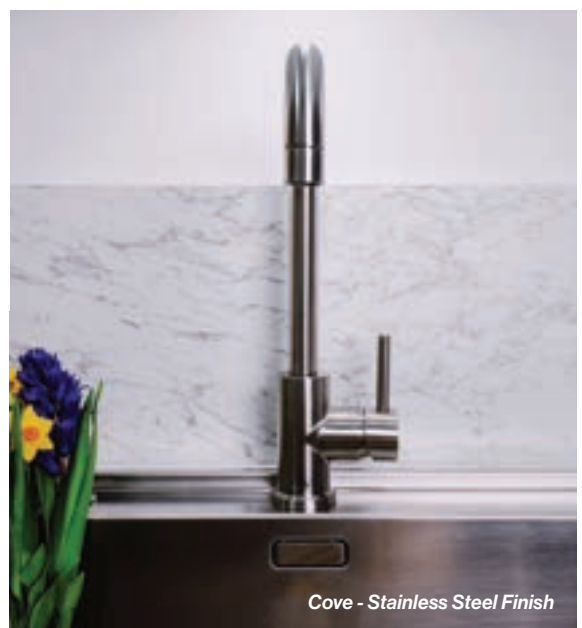

Cove - Stainless Steel Finish

CHOOSE YOUR
BATHROOM TAP

CHOOSE YOUR
ACCESSORIES

CHOOSE YOUR
CISTERN / FLUSH PLATE

CHOOSE YOUR
SHOWERING OPTIONS

CHOOSE YOUR
STONE SHOWER TRAY

CHOOSE YOUR
ADAMSEZ BATH

CHOOSE YOUR
MIRROR

CHOOSE YOUR
TOWEL WARMER

CHOOSE YOUR
KITCHEN TAP