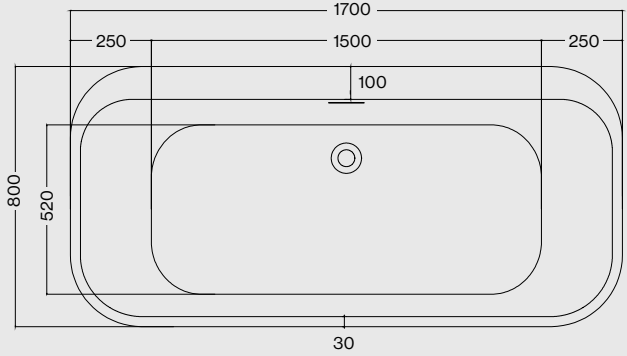

Copelyn

Weight: 54kg
Volume: 300 litres approx.

COPELYN 1700 x 800mm Bath
Code: FSCODE/WH2