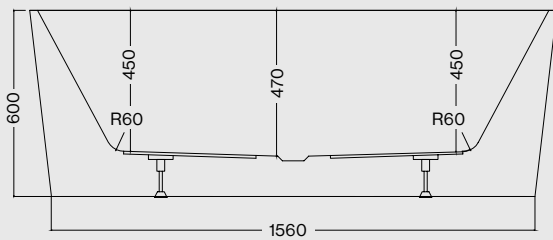

Toledo

Weight: 49kg
Volume: 302 litres approx.

TOLEDO 1700 x 800mm Bath
Code: FSTODE/WH