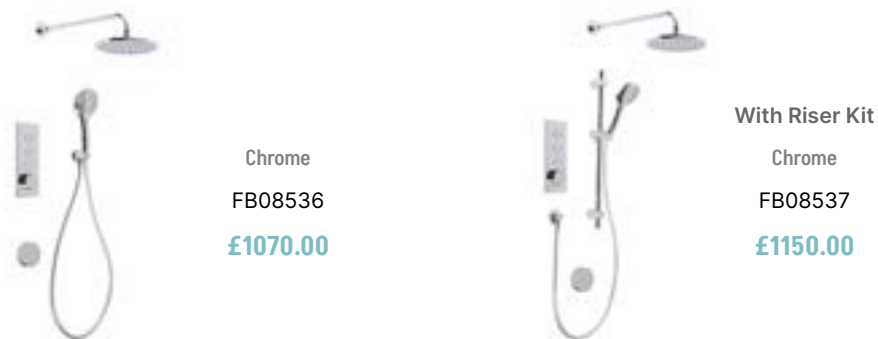

Axiom Thermostatic Triple Function Concealed Push Button Valve With 225mm Round Shower Head, Multi Function Shower Handset & Smart Flow Bath Filler

Minimum Recommended Pressure Of 1.0 bar