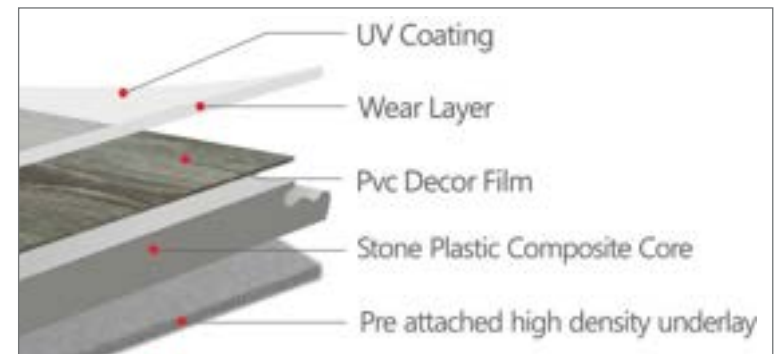

4.0mm Rigid Core with a protected 0.55mm vinyl wear-layer & a high density (100kg/m³) pre-attached 1.0mm IXPE underlay