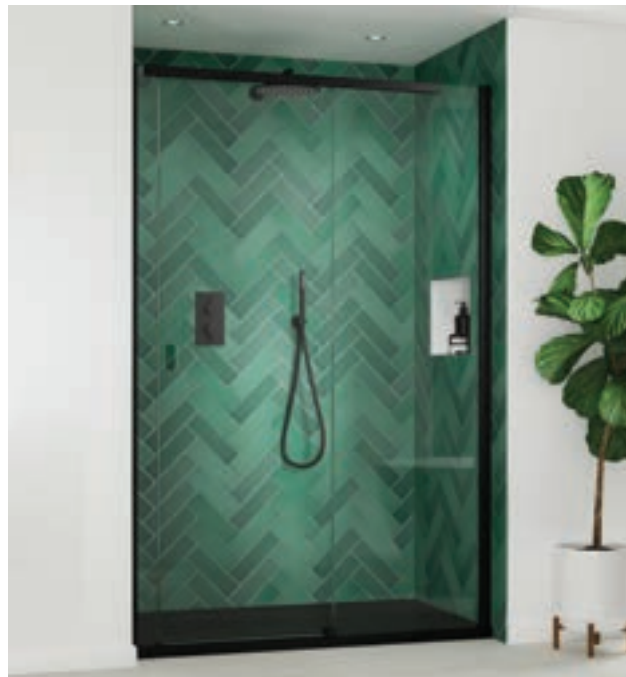

Pinnacle 8 Chrome & Black

Shower Enclosures

- 2000mm High
- 8mm Toughened Safety Glass
- 20mm Wall Profile Adjustment
- Lifeshield™ Glass Protection
- Easy Installation
- Concealed Fixings Throughout

Sliding Recess Doors

Size (mm)	Adjustment (mm)	Access (mm)	CHROME		MATT BLACK	
			Code	Inc VAT	Code	Inc VAT
1000	965-1005	375-395	FB02122	£1065.31	FB10073	£1119.48
1100	1065-1105	375-395	FB02123	£1113.47	FB10074	£1167.64
1200	1165-1205	475-495	FB02124	£1149.58	FB10075	£1207.36
1400	1365-1405	575-595	FB02125	£1233.85	FB10076	£1294.03
1500	1465-1505	575-595	FB02126	£1282.00	FB10077	£1342.18
1600	1565-1605	575-595	FB02127	£1330.15	FB10078	£1390.33
1700	1665-1705	575-595	FB02128	£1366.26	FB10079	£1426.44
1800	1765-1805	575-595	FB02129	£1408.39	FB10080	£1468.57

PINNACLE 8 • Sliding Recessed Enclosure • Black

Extras

Size (mm)	Description	CHROME		MATT BLACK	
		Code	Inc VAT	Code	Inc VAT
220	Angled Stabilising Bracket 1100 - 1400mm*	FB02076	£119.17	FB10092	£125.20
320	Angled Stabilising Bracket 1500+*	FB02077	£150.47	FB10093	£158.89
-	Retro Fit Handle	FB02075	£77.04	FB10094	£77.04
10	Extension Post	FB02090	£63.80	FB10091	£67.42

*Angled Stabilising Bracket can be retro fitted

Shower Enclosures