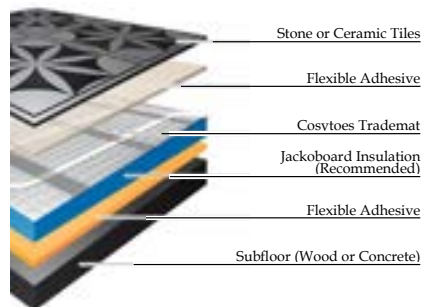

- High Thermal Insulation
- Reduce Heat-up Times
- Fully waterproof
- Ideal for Wetrooms
- Lightweight to Handle
- Ready to Tile
- Reduce Cost of Wasted Electric

Jackoboard Insulation Board

Highly recommended with COSYTOES TradeMat or Loose Cable

Board Size

Jackoboard Plano - 1200 × 600 × 6mm

Jackoboard Plano - 1200 × 600 × 10mm

Code Inc VAT

FB01575 **£25.00**

FB01576 **£34.00**

Cosytoes