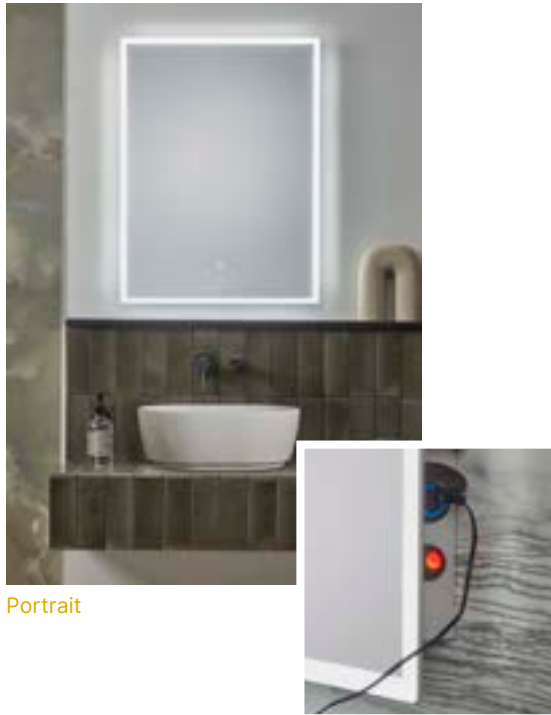

Portrait

Cadence

Illuminated Mirror • Thickness 56(d)mm

- Heated Demister Pad
- IP44 Waterproof Safety Compliant
- Socket For Shaver / Toothbrush
- USB Charging Socket
- Touch Switch For Colour Temperature & Brightness Adjustment

Size (mm)	Code	Inc VAT
500(w) x 700(h) x 56(d)	FB08633	£437.00
600(w) x 800(h) x 56(d)	FB08634	£515.00
1200(w) x 600(h) x 56(d)	FB08635	£595.00

Evade

Illuminated Mirror • Ultra Thin 26(d)mm

- Heated Demister Pad
- IP44 Waterproof Safety Compliant
- Infrared Sensor Control
- Can Be Hung Portrait or Landscape*

Size (mm)	Code	Inc VAT
500(w) x 700(h) x 26(d)*	FB06517	£256.00
600(w) x 800(h) x 26(d)*	FB06518	£304.00
1000(w) x 600(h) x 26(d)	FB06519	£358.00

Oxygen

Illuminated Mirror • Thickness 30(d)mm

- 10 year guarantee
- Heated Demister Pad
- IP44 Waterproof Safety Compliant
- Touch Control Buttons

Size (mm)	Code	Inc VAT
600(w) x 600(h) Matt Black	FB11176	£339.00
600(w) x 600(h) Brushed Brass	FB11177	£339.00
800(w) x 800(h) Matt Black	FB11178	£410.00
800(w) x 800(h) Brushed Brass	FB11179	£410.00