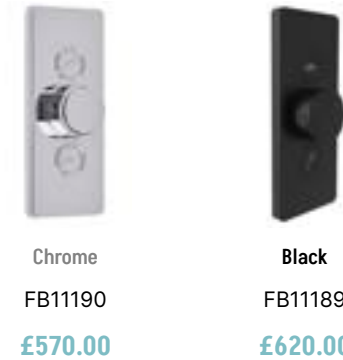

Axiom Thermostatic Dual Function Concealed Push Button Valve

Minimum Recommended Pressure Of 1.0 bar