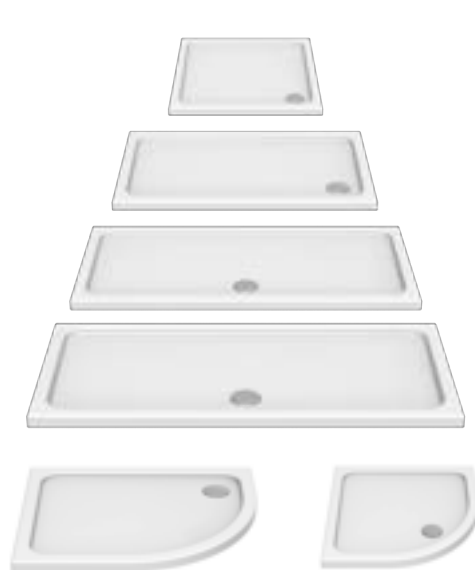

### Quadrant

Size (mm)	Standard	Inc VAT	Slip Resistant	Inc VAT
800 × 800	FB02474	£184.80	FB02536	£220.61
900 × 900	FB02476	£213.67	FB02541	£249.48
1000 × 1000	FB02486	£242.56	FB02546	£278.35