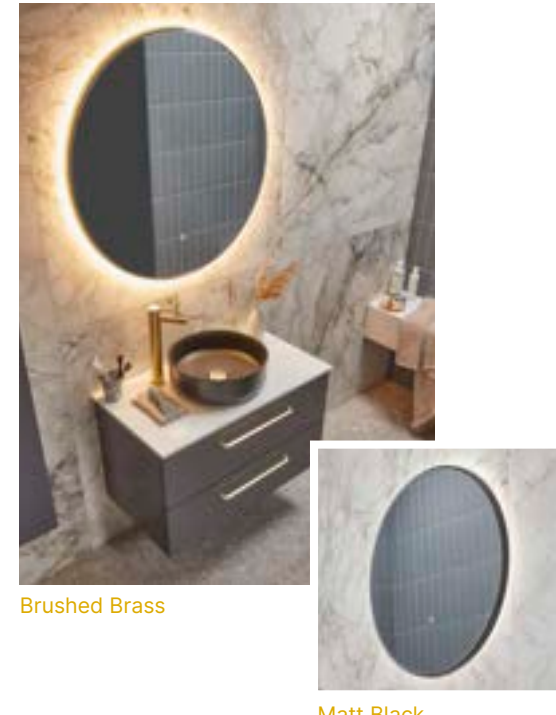

Brushed Brass

Matt Black

Cadence

Illuminated Mirror • Thickness 56(d)mm

- Heated Demister Pad
- IP44 Waterproof Safety Compliant
- Socket For Shaver / Toothbrush
- USB Charging Socket
- Touch Switch For Colour Temperature & Brightness Adjustment

Size (mm)	Code	Inc VAT
500(w) x 700(h) x 56(d)	FB08633	£437.00
600(w) x 800(h) x 56(d)	FB08634	£515.00
1200(w) x 600(h) x 56(d)	FB08635	£595.00

Evade

Illuminated Mirror • Ultra Thin 26(d)mm

- Heated Demister Pad
- IP44 Waterproof Safety Compliant
- Infrared Sensor Control
- Can Be Hung Portrait or Landscape*

Size (mm)	Code	Inc VAT
500(w) x 700(h) x 26(d)*	FB06517	£256.00
600(w) x 800(h) x 26(d)*	FB06518	£304.00
1000(w) x 600(h) x 26(d)	FB06519	£358.00

Oxygen

Illuminated Mirror • Thickness 30(d)mm

- 10 year guarantee
- Heated Demister Pad
- IP44 Waterproof Safety Compliant
- Touch Control Buttons

Size (mm)	Code	Inc VAT
600(w) x 600(h) Matt Black	FB11176	£339.00
600(w) x 600(h) Brushed Brass	FB11177	£339.00
800(w) x 800(h) Matt Black	FB11178	£410.00
800(w) x 800(h) Brushed Brass	FB11179	£410.00