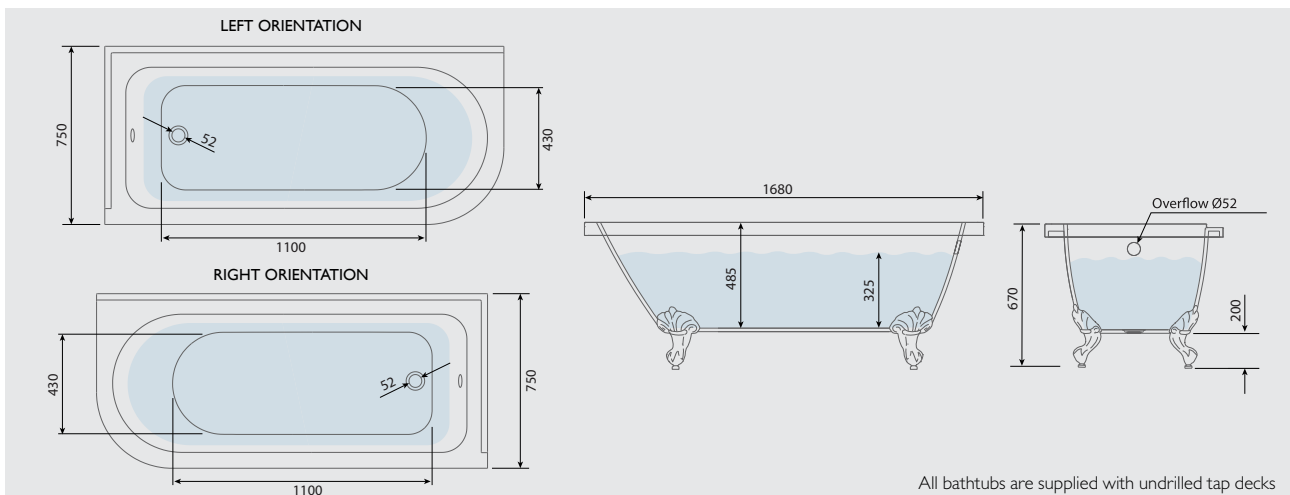

TECHNICAL INFO

Don't forget to complete your bathtub by choosing your accessories, see page 54