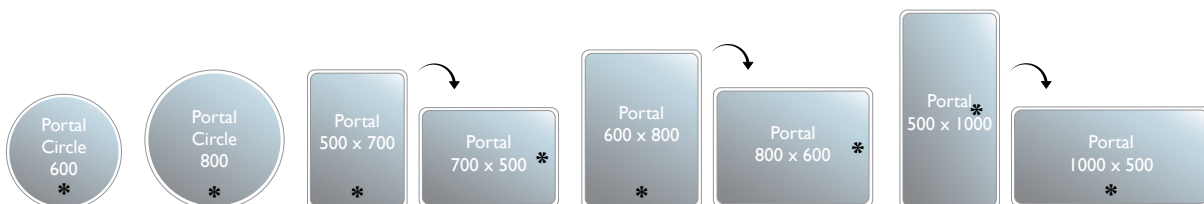

PTM60C £257.00

Portal 800mm Illuminated Circular Mirror
800(w) x 800(h) x 29(d)mm

PTM80C £319.00

Portal 500mm Illuminated Mirror
500(w) x 700(h) x 29(d)mm

PTM050 £257.00

Portal 600mm Illuminated Mirror
600(w) x 800(h) x 29(d)mm

PTM060 £298.00

Portal 1000mm Illuminated Mirror
1000(w) x 500(h) x 29(d)mm

PTM100 £360.00