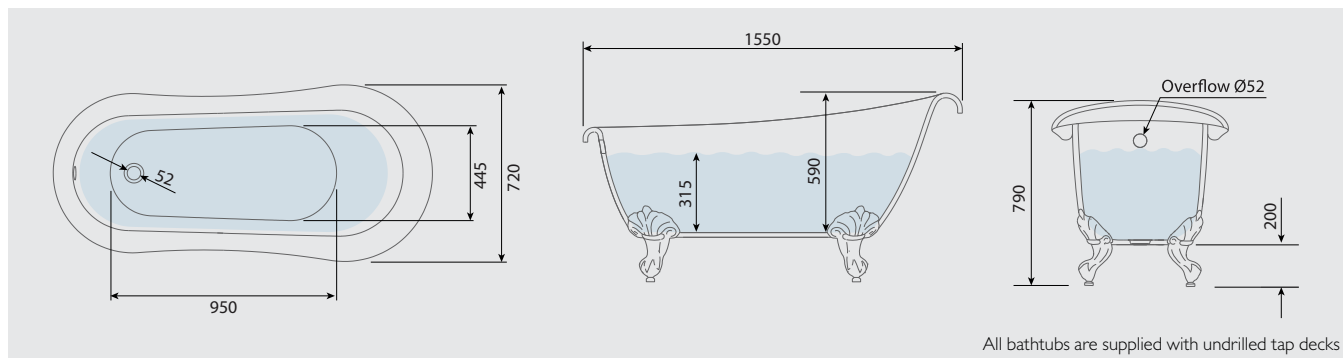

TECHNICAL INFO

All bathtubs are supplied with undrilled tap decks

Don't forget to complete your bathtub by choosing your accessories, see page 54