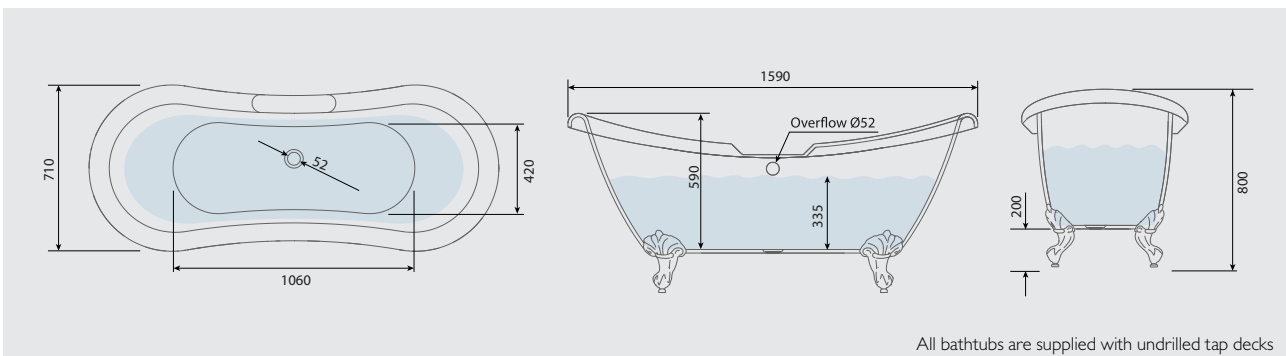

TECHNICAL INFO

Don't forget to complete your bathtub by choosing your accessories, see page 54