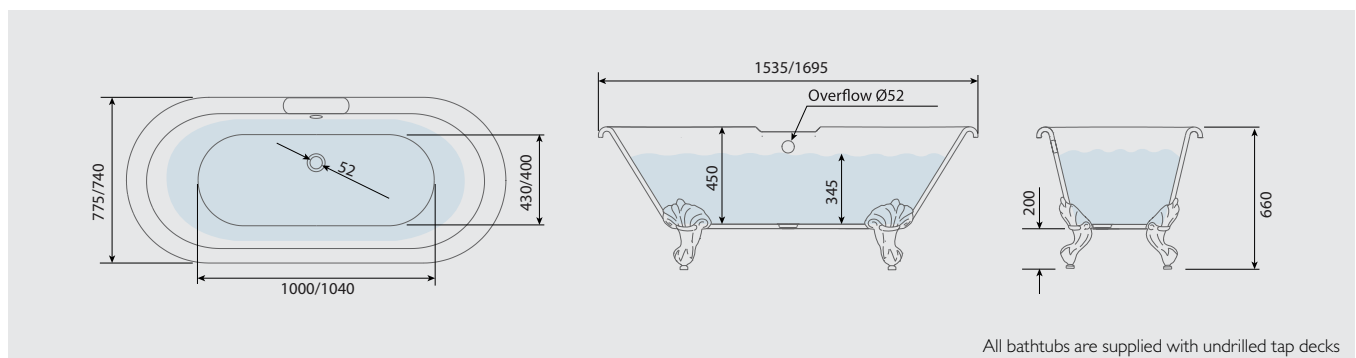

TECHNICAL INFO

Don't forget to complete your bathtub by choosing your accessories, see page 54