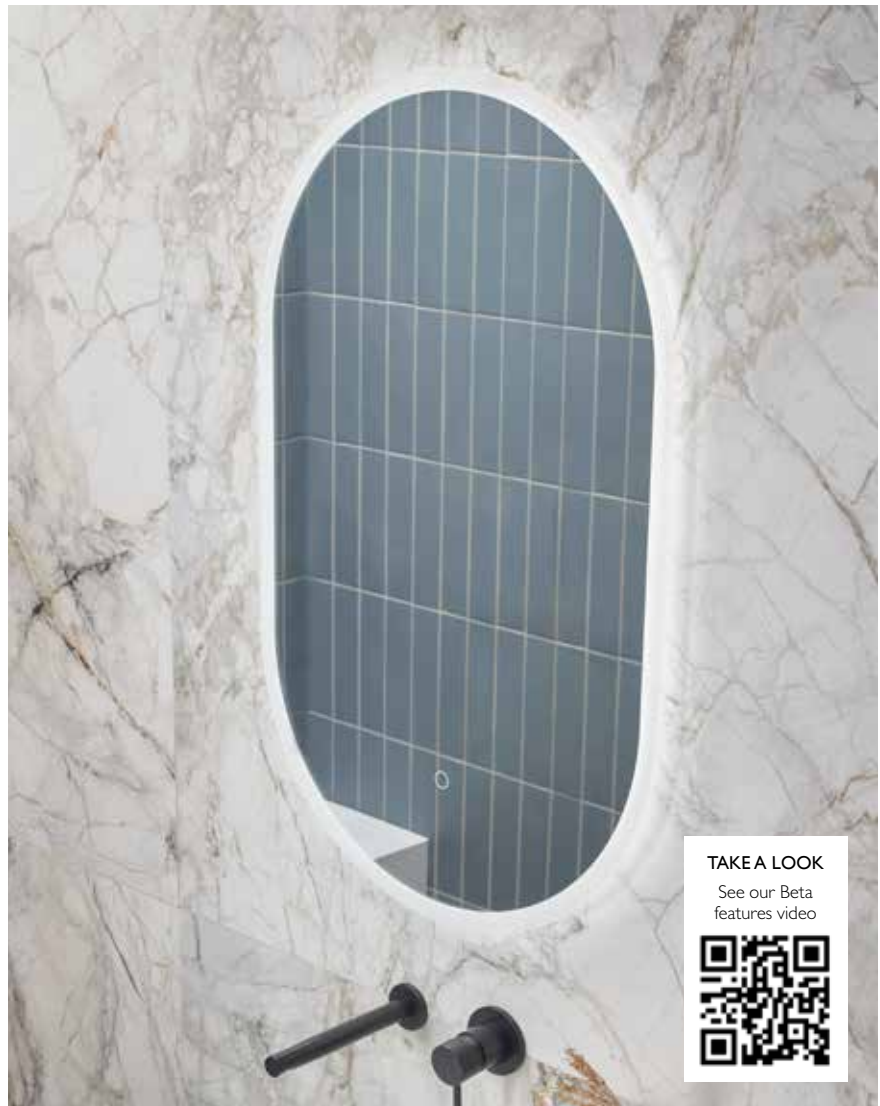

BETA MIRRORS

With its slim good looks, Beta offers great choice in sizes whatever your bathroom requirements.

- Energy efficient LEDs provide bright, practical task lighting.
- Variable & dimmable LEDs provide warmth and brightness from an invigorating daylight white (6000k) to a relaxing warm white (2700k).
- Touch control buttons turn the mirror LEDs on/off and control their intensity & temperature.
- An integrated heated demister pad will heat the mirror to prevent it from misting in even the steamiest of bathrooms.
- Rectangular versions can be mounted landscape & portrait.
- IP44 rated for safe use in the bathroom.

Beta 600mm Illuminated Circular Mirror
600(w) × 600(h) × 22(d)mm

BTM60C £331.00

Beta 800mm Illuminated Circular Mirror
800(w) × 800(h) × 22(d)mm

BTM80C £416.00

Beta Illuminated Oval Mirror
500(w) × 700(h) × 25(d)mm

BTM50V £334.00

Beta Illuminated Pill Mirror
500(w) × 800(h) × 25(d)mm

BTM50P £360.00

Beta 450mm Illuminated Mirror
450(w) × 600(h) × 22(d)mm

BTM045 £323.00

Beta 500mm Illuminated Mirror
500(w) × 700(h) × 22(d)mm

BTM050 £349.00

Beta 600mm Illuminated Mirror
600(w) × 800(h) × 22(d)mm

BTM060 £378.00

Beta 1200mm Illuminated Mirror
1200(w) × 600(h) × 22(d)mm

BTM120 £515.00