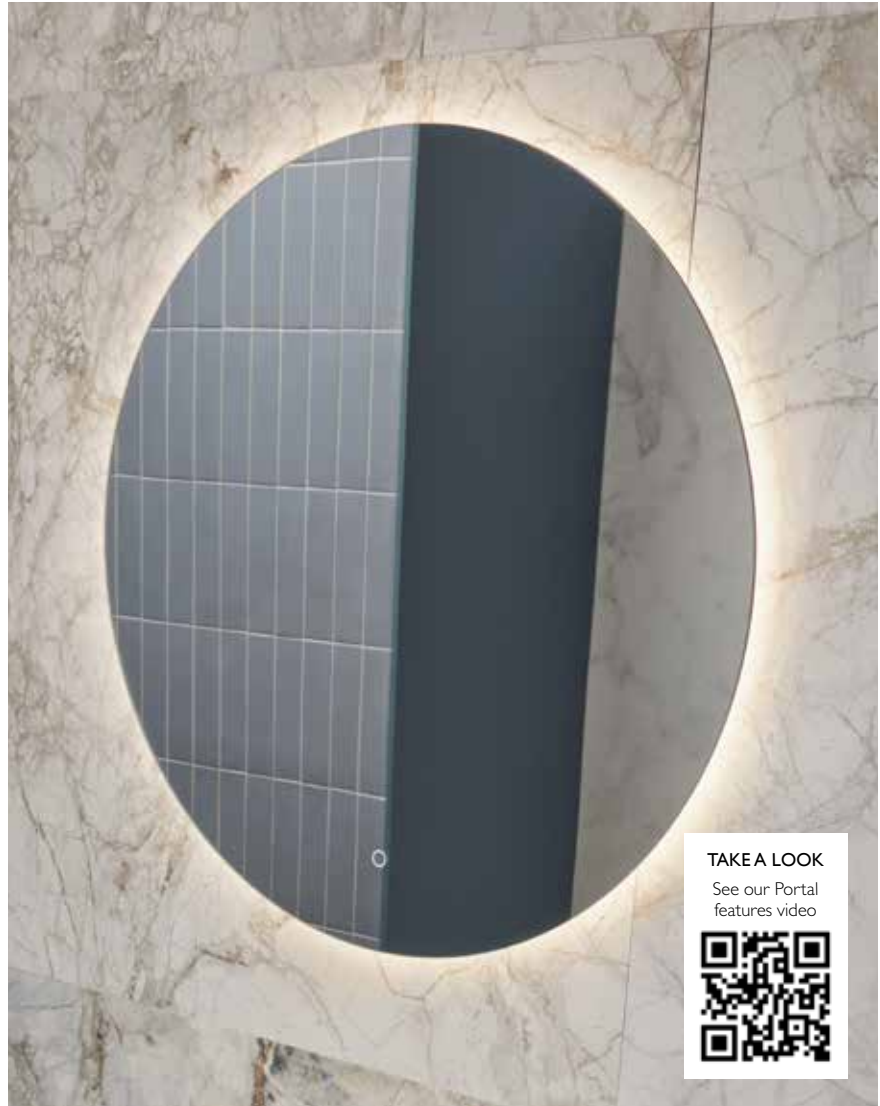

PORTAL MIRRORS

Portal's sleek profile is paired with an ambient back-lit design, creating a soft halo of light.

- Variable & dimmable LEDs provide warmth and brightness from an invigorating daylight white (6000k) to a relaxing warm white (2700k).
- Touch control button turns the mirror LEDs on/off and control their intensity & temperature.
- An integrated heated demister pad will heat the mirror to prevent it from misting in even the steamiest of bathrooms.
- Can be hung portrait or landscape (excluding circular).
- IP44 rated for safe use in the bathroom.

Portal 600mm Illuminated Circular Mirror
600(w) x 600(h) x 29(d)mm