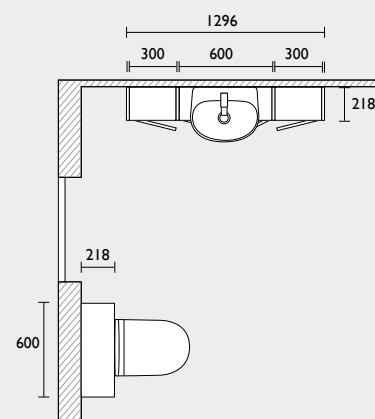

Upgrade
Add Functionality
with a charging station
The subtle unit can be installed
into our floor cupboards or wall
cabinets and includes both a
two-pin charging socket
and a USB port,
see page 147

This cooling Matt Mineral Blue finish, paired with Legacy's shaker style design, makes for an effortless classic-meets-contemporary feel. Coordinate with Lansdown sanitaryware, stylish bronze Sofia handles and a minimal, black-framed Verge mirror to complete the look. Shown in both our slim depth unit style.

CREATE THE LOOK

Want to recreate this look for your new bathroom? We have created a handy floor plan and useful list of all the items used to design this classically styled bathroom.

Legacy - Slim Depth Furniture Run

- T2BW6L.MB 600 back to wall WC unit
- DCI4044 Lansdown back to wall WC
- DCI4037-SF Lansdown WC seat
- VOR790 Vortex cistern
- TR9023 Oval dual flush plate
- T2FH3L.MB 300 tall floor cupboard (oak carcass)
- T2SC6L.MB 600 basin unit (oak carcass)
- DCI4045 Lansdown semi-countertop basin
- T2FC3L.MB 300 floor cupboard (oak carcass)
- TMS25 Marston mono basin mixer
- TFHSOFBR Sofia knobs x5
- VRM60C Ø600 Verge circular mirror
- T2EP8S.MB Filler/clad-on end panel x4
- T2EP19S.MB Tall filler/clad-on end panel x2
- TF2W18A.AR 1880 solid surface worktop (arctic white)
- TPL15T.MB 1500 plinth (worktop & plinth cut to size)
- DC6001 Recharging station