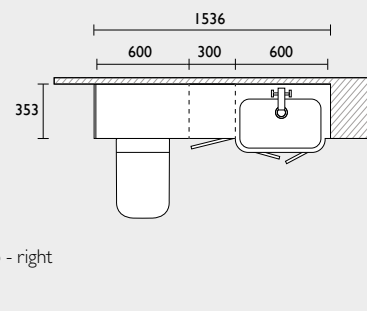

Legacy - Standard Depth Furniture Run

- T3BW6LMDG 600 back to wall WC unit
- BTW475S Structure back to wall WC
- TS450S-SF Structure WC seat
- VOR790 Vortex cistern
- TR9023 Oval dual flush plate
- T3FC3LMDG 300 floor cupboard (oak carcass)
- T3SC6LMDG 600 basin unit (oak carcass)
- TIS1540S.R 1540mm basin with integrated worktop - right
- TCM11 Cheltenham basin mixer
- TFHFLO.C Florence chrome handles x3
- VRM060 600 Verge mirror
- T3EP8T.MDG Filler/clad-on end panel x2
- TPL15T.MDG 1500 plinth
  (plinth cut to size)