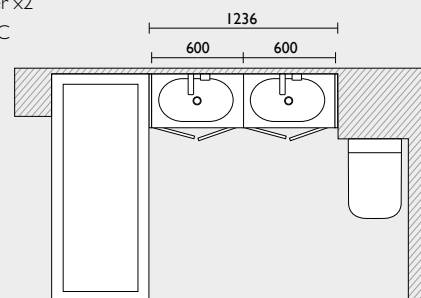

Scribe - Standard Depth Furniture Run

- T3SC6S.GW 600 basin unit (white carcass) x2
- DC12051 Bay pill countertop basin x2
- TAN1904 Anthem wall mounted basin mixer x2
- BTW1050S Compass Square back to wall WC
- TS1055S-SF Compass WC seat
- TR9037 Circles flush plate
- VRM50P-BR Verge pill mirror x2
- T3EP8S.W Filler/clad-on end panel x2
- TF3W12A.AR I280 solid surface worktop (arctic white) worktop cut to size
- WASTE29 Universal open basin waste x2