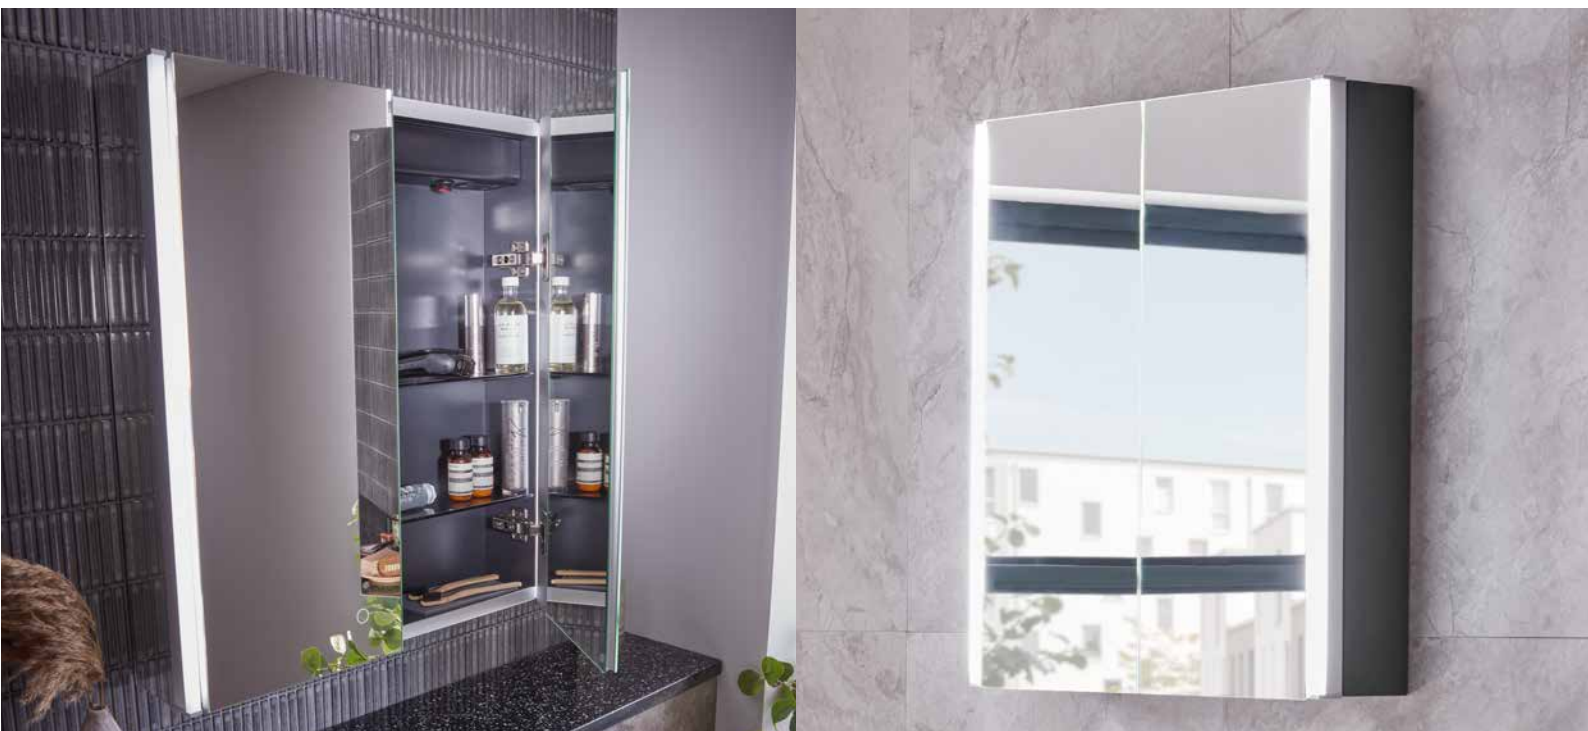

RENDER

Simple and stylish, our Render cabinet makes the perfect finishing touch to your bathroom. Available with mirrored or coloured matched side panels to coordinate with your chosen furniture and create a completely cohesive look.

- Can be surface mounted or recessed
- Available in 500mm, 600mm and 800mm widths
- Touch controlled on/off button to operate lighting and heated demister pad
- Internal two-pin charging socket for toothbrushes and shavers
- Heated demister pad prevents mirror from steaming up
- Soft-close doors provide quiet, controlled closure
- Features two adjustable glass shelves
- Double sided mirror doors
- Mirrored (as standard) or colour matched side panels (upgrade)
- IP44 rated for safe use in the bathroom

Render Single Door Cabinet

Aluminium Finish
500(w) x 664(h) x 131(d)mm
Depth of cavity required 99mm

RMC050 **£463.00**

Render Double Door Cabinet

Aluminium Finish
600(w) x 664(h) x 131(d)mm
Depth of cavity required 99mm

RMC060 **£620.00**

Render Large Double Door Cabinet

Aluminium Finish
800(w) x 664(h) x 131(d)mm
Depth of cavity required 99mm

RMC080 **£720.00**

Coordinate

Furniture Colour Matched Side Panels

Add colour matched side panel kits to the Render cabinet, available in eight finishes, to coordinate with the Arlington, Acumen, Cadence (Fluted & Slab), Compass & Match furniture ranges:

Gloss White	TAC-CSK.W
Matt White	TAC-CSK.MW
Matt Light Grey	TAC-CSK.G
Matt Flax	TAC-CSK.FX
Matt Laurel Green	TAC-CSK.LRL
Matt Storm Grey	TAC-CSK.SG
Gloss Clay	TAC-CSK.C
Matt Viridian Green	TAC-CSK.VRG
Matt Oxford Blue	TAC-CSK.OB
Danish Oak	TAC-CSK.DO

£50.40