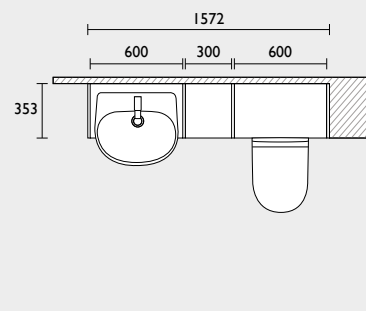

Legacy - Standard Depth Furniture Run (Left)

- T3BW6LFX 600 back to wall WC unit
- BTW950S Micra Evo back to wall WC
- DCI4037-SF Micra Evo WC seat
- VOR790 Vortex cistern
- TR9040 Oval dual flush plate
- T33D3LFX 300 three drawer floor cupboard (oak carcass)
- T3SC6LFX 600 basin unit (oak carcass)
- DCI4029 Micra Evo semi-countertop basin
- TMS11 Marston basin mixer
- TFHSOFBR Sofia knob x5
- VRM60C 600 circular Verge mirror
- T3EP8S.FX Filler/clad-on end panel x3
- TF3W18A.AR 1880 solid surface worktop (arctic white)
- TPL15T.FX 1500 plinth (worktop & plinth cut to size)