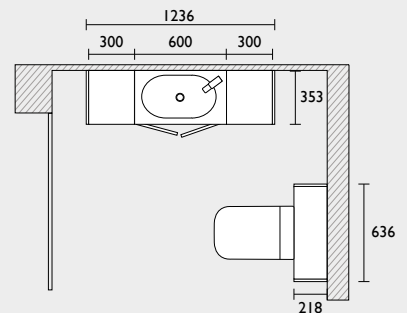

Calm - Standard Depth Furniture Run

T31D3C.VRG	300 one drawer unit (graphite carcass) x2
T3SC6C.VRG	600 basin unit (graphite carcass)
DC12051	Bay pill countertop basin
TAN5205	Anthem tall basin mixer
T2BW6C.VRG	600 back to wall WC unit
BTW1050S	Compass Square back to wall WC
TS1055S-SF	Compass Square WC seat
VOR790	Vortex cistern
TR9046	Oval dual flush button
T2CU6C.VRG	600 sit on countertop unit
TF3W2024.SL	2000 laminate worktop (riven slate)
QUIH.GM	Quinn knobs x6
PTM100	1000 Portal mirror
T3EP8S.VRG	Filler/clad-on end panel x2
T2EP19S.VRG	Tall clad-on end panels x2
WASTE33	Universal open basin waste (worktop & end panels cut to size)