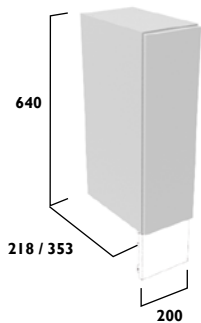

£630.00

PRODUCT	FEATURES	FINISH	CARCASS	STD DEPTH CODE	SLIM DEPTH CODE		
200 Floor Cupboard With Door Pack & Carcass	- Soft close hinges - One adjustable shelf - Reversible door (Calm & Legacy) - For Scribe units please choose a left or right handed door - For a floormounted look, a plinth is required for this unit, see page 148	Calm					
		Matt Mineral Blue	Graphite	T3FC2C.MB	T2FC2C.MB		
		Matt Dark Grey	Graphite	T3FC2C.MDG	T2FC2C.MDG		
		Gloss White	White	T3FC2C.GW	T2FC2C.GW		
		Gloss Light Grey	Graphite	T3FC2C.GLG	T2FC2C.GLG		
		Matt Viridian Green	Graphite	T3FC2C.VRG	T2FC2C.VRG		
		Legacy					
		Matt Mineral Blue	Oak	T3FC2L.MB*	T2FC2L.MB*		
		Matt Flax	Oak	T3FC2L.FX*	T2FC2L.FX*		
		Matt Metro Grey	Oak	T3FC2L.MG*	T2FC2L.MG*		
		Matt Dark Grey	Oak	T3FC2L.MDG*	T2FC2L.MDG*		
		Matt Viridian Green	Oak	T3FC2L.VRG*	T2FC2L.VRG*		
		Scribe		LEFT	RIGHT	LEFT	RIGHT
		Matt Mineral Blue	Graphite	T3FC2SL.MB	T3FC2SR.MB	T2FC2SL.MB	T2FC2SR.MB
		Matt Viridian Green	Graphite	T3FC2SL.VRG	T3FC2SR.VRG	T2FC2SL.VRG	T2FC2SR.VRG
		Gloss White	White	T3FC2SL.GW	T3FC2SR.GW	T2FC2SL.GW	T2FC2SR.GW
				£326.10	£326.10	£326.10	£326.10