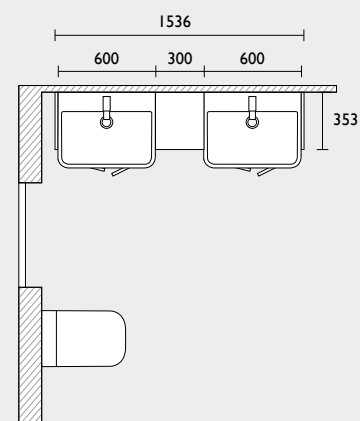

Calm - Standard Depth Furniture Run (above)

WH450S	Structure wall hung WC
TS450S-SF	Structure WC seat
TR9005	0.82 wall hung WC frame
TR9021	Circles flush plate
T3SC6C.GW	600 basin unit x2 (white carcass)
T33D3C.GW	300 3x drawer floorunit (white carcass)
SCSB453S	Structure semi-counterop basin x2
TFHHAN.B	Hana black handles x7
TANI1103	Anthem basin mixer x2
VRM50P	Verge pill mirror x2
T3EP8S.W	Filler/clad-on end panel x2
TF3W18A.GQ	1880 & solid surface worktop (grey quartz) (worktop & end panels cut to size)