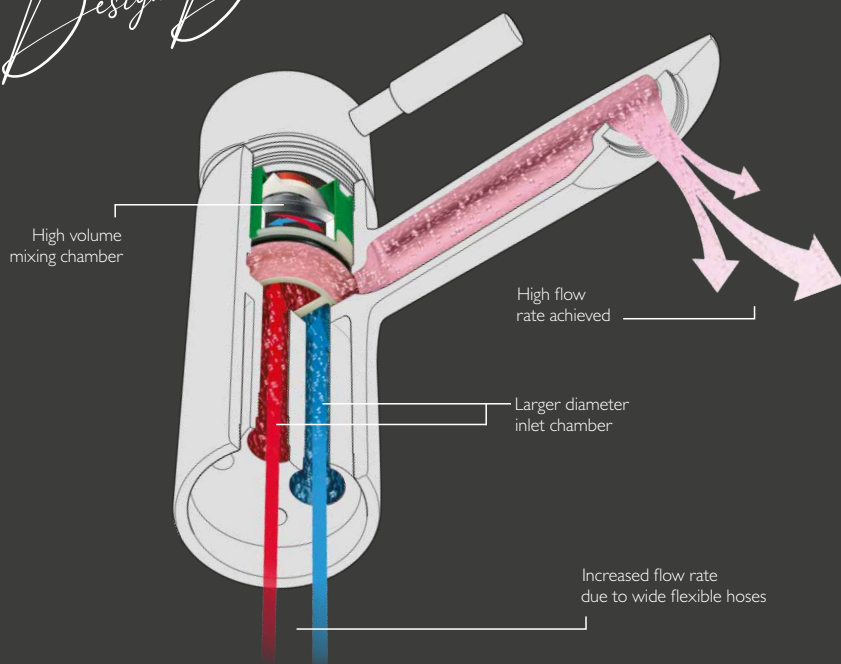

Design Detail