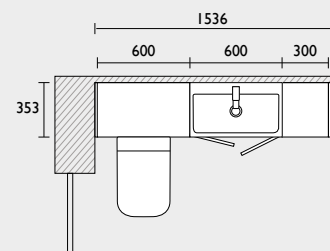

ScrIBE - Standard Depth Furniture Run

- T3BW6S.MB 600 back to wall WC unit
- BTW1050S Compass Square back to wall WC
- TS1051S-SF Compass Square slim WC seat
- VOR790 Vortex cistern
- TR9041 Oval flush button
- T3SC6S.MB 600 basin unit (graphite carcass)
- TIS600S In-line basin
- TAN1104 Anthem basin mixer
- OVMCA Overflow trim
- T33D3S.MB 3 drawer unit (graphite carcass)
- XGM80C-BR Oxygen 800 mirror
- T3EP8S.MB Filler/clad-on end panel x2
- TF3W12A.CA 1280 solid surface worktop (carrara)
- TPL15S.MB 1500 plinth
  (worktop & plinth cut to size)
- SQT1513 Quantum shower system