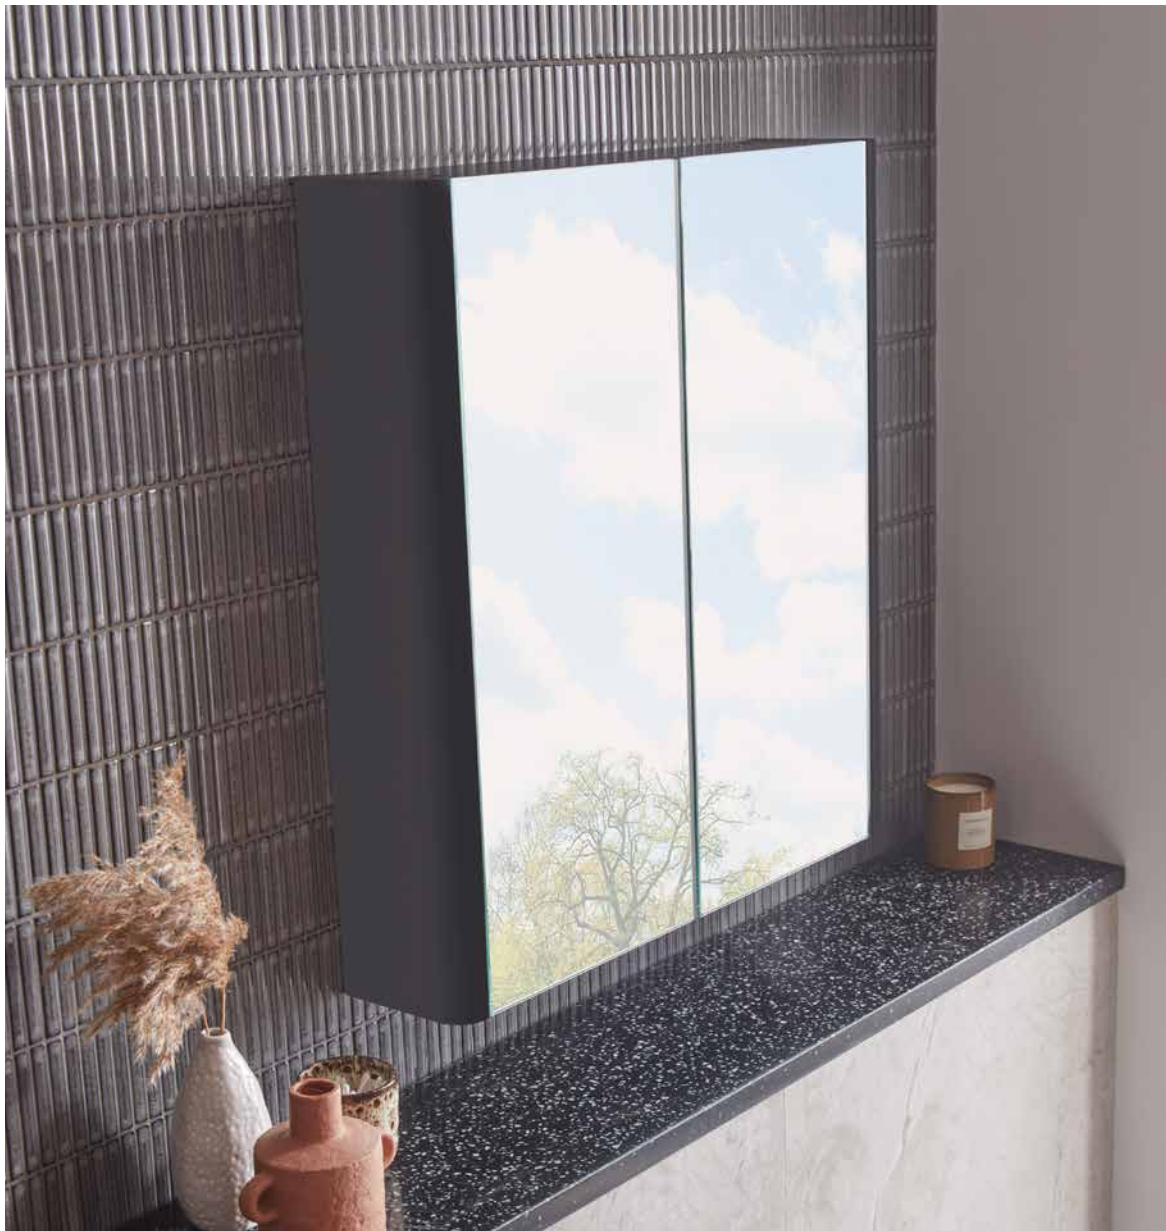

COMPASS

- Available in 2 sizes 475mm single door & 600mm wide double door cabinet
- Two shelves provide ample storage for all your bathroom products
- Soft close hinges allow for smooth, quiet closure of the door