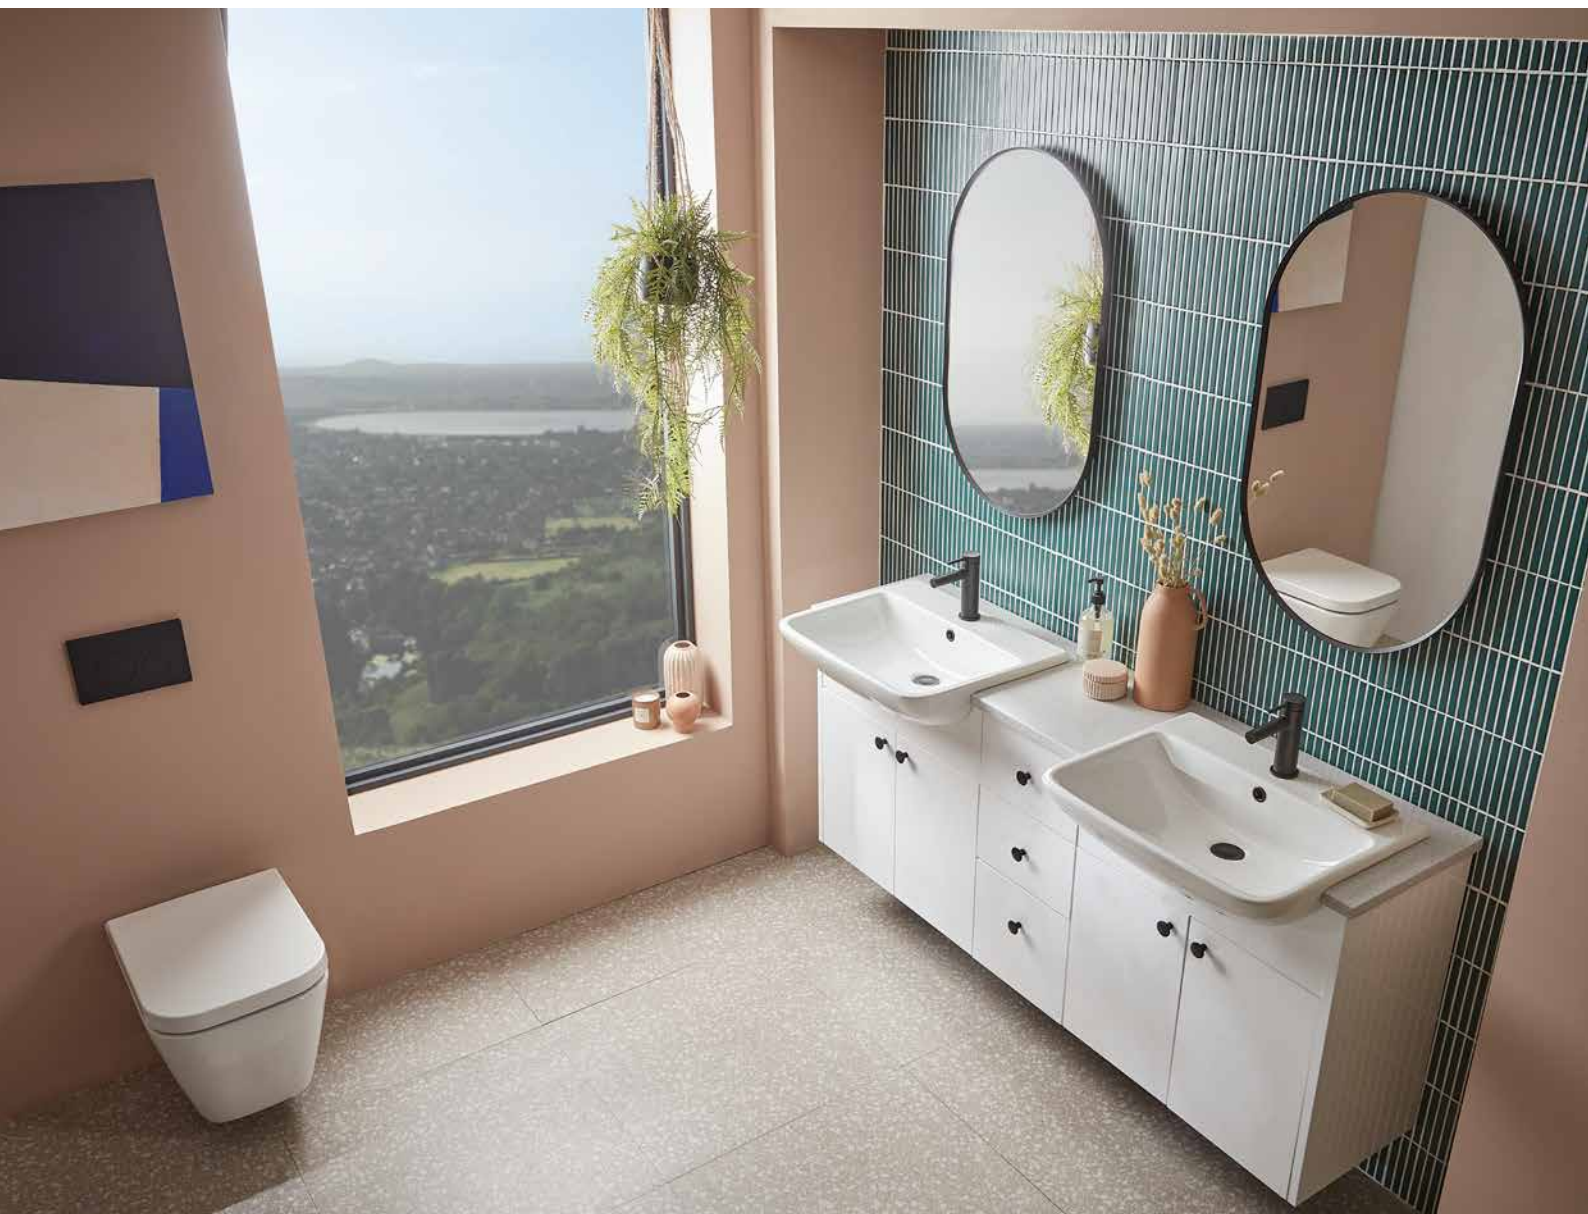

GLOSS WHITE CALM

Swatch sample
service available
See page 354 for details

The minimal form of Calm Gloss White provides a polished and sleek look. Why not emulate hotel styling with double basin units, wall-mounted for a fresh take on fitted furniture. To keep your bathroom spa-like and clutter-free, consider adding extra storage space and opt for a 3 drawer floor unit. Contrasting matt black Hana handles complete the look.