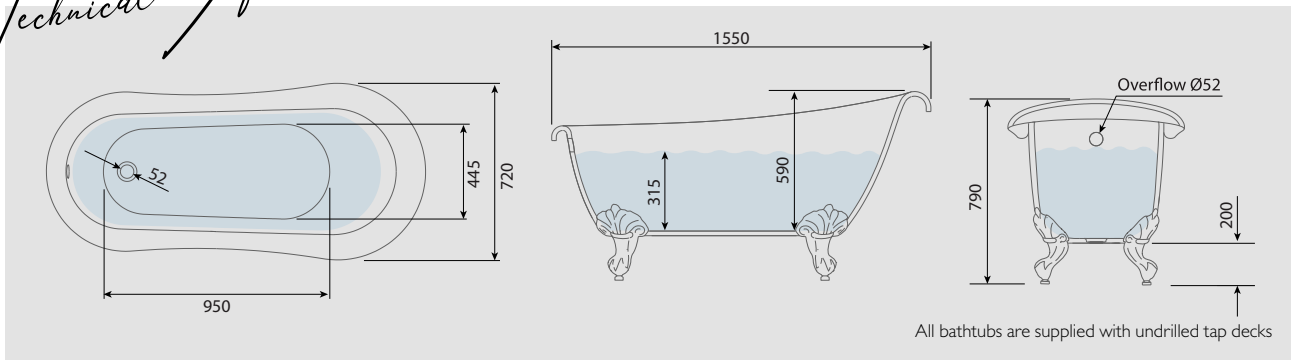

Technical Info

Don't forget to complete your bathtub by choosing your bathtub accessories, see page 230