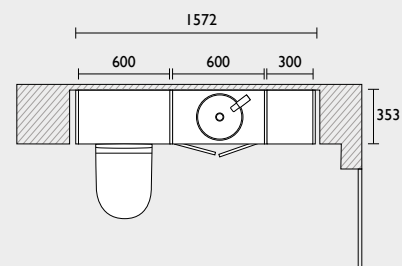

Legacy - Standard Depth Furniture Run

- T3BW6L.MG 600 back to wall WC unit
- BTW950S Micra Evo back to wall WC
- DCI4037-SF Micra Evo WC seat
- VOR790 Vortex cistern
- TR9040 Oval flush button
- T3SC6L.MG 600 basin unit (oak carcass)
- DCI2049 Fen round countertop basin
- TAN5203 Anthem tall basin mixer
- T3FC3L.MG 300 floor cupboard (oak carcass)
- TFHHAN.B Hana knobs x 3
- XGM60C-BL 600 Oxygen mirror
- T3EP8T.MG Filler/clad-on end panel x3
  (1 cut in half to create framed effect)
- TPL15T.MG 1500 plinth
- TF3W18A.CA 1880 solid surface worktop (carrara)
  (worktop & plinth cut to size)
- WASTE28 Universal open basin waste