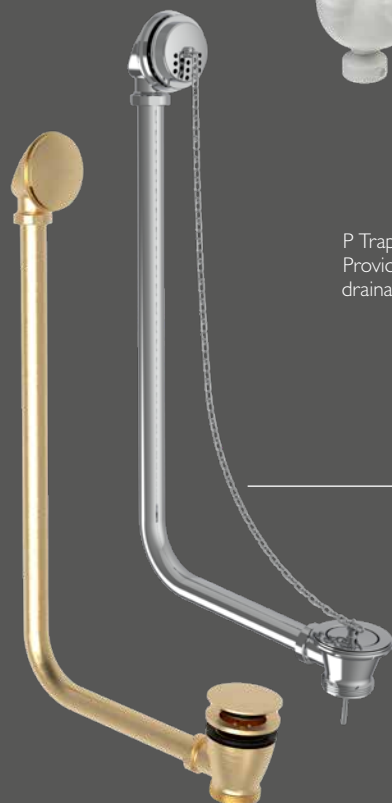

Exposed overflow kit
Available in click mechanism and chain waste options

Shrouds & Standpipes
Conceal unsightly pipework while supporting your bath filler or bath/shower mixer

P Trap
Provides efficient drainage