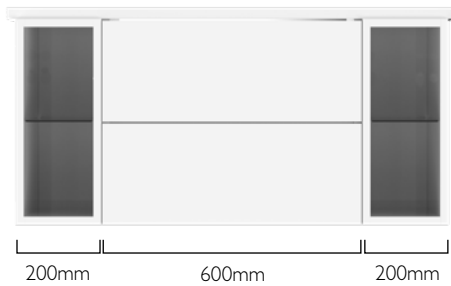

There are a host of ways to configure your Cadence Slab and Cadence Fluted units. We have put together some suggested configurations below.

700mm unit configuration

800mm unit configuration

1000mm unit configurations