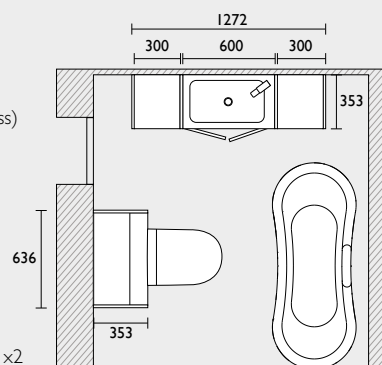

Legacy - Standard Depth Furniture Run

- T3BW6L.VRG 600 back to wall WC unit
- BTWC1250S Marston back to wall WC
- TS1255S-SF Marston thermoset WC seat
- VOR790 Vortex cistern
- TR9041 Oval flush button
- T2CU6L.VRG 600 sit on countertop unit (oak carcass)
- T3SC6L.VRG 600 basin unit (oak carcass)
- DCI2053 Brook countertop basin
- TAN5204 Anthem tall basin mixer
- TFHTOR.A Toro t-bar knobs x6
- T31D3L.VRG 300 one drawer unit (oak carcass) x2
- VRM50A-BR Verge arch mirror
- T3EP8S.VRG Filler/clad-on end panel x5
- T2EP10S.VRG Countertop sit on clad-on end panels x2
- TF3W2024.OK 2000 laminate worktop (natural oak)
- TPL15T.VRG 1500 plinth
  (worktop & plinth cut to size)
- DCI7013 Vitoria double slipper bathtub
- WASTE29 Universal open basin waste