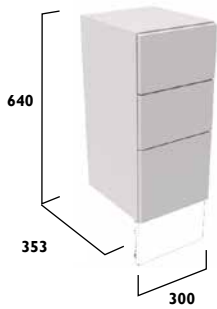

STORAGE CUPBOARDS

PRODUCT	FEATURES	FINISH	CODE	
300 Three Drawer Floor Unit With Drawer Pack & Carcass	- Soft close runners - For a floormounted look, a plinth is required for this unit, see page 148	Scribe		
		Matt Mineral Blue	Graphite	T33D3S.MB
		Matt Viridian Green	Graphite	T33D3S.VRG
		Gloss White	White	T33D3S.GW
		Calm		
		Matt Mineral Blue	Graphite	T33D3C.MB
		Matt Dark Grey	Graphite	T33D3C.MDG
		Gloss White	White	T33D3C.GW
		Gloss Light Grey	Graphite	T33D3C.GLG
		Matt Viridian Green	Graphite	T33D3C.VRG
		Legacy		
		Matt Mineral Blue	Oak	T33D3L.MB
		Matt Flax	Oak	T33D3L.FX
		Matt Metro Grey	Oak	T33D3L.MG
		Matt Dark Grey	Oak	T33D3L.MDG
		Matt Viridian Green	Oak	T33D3L.VRG