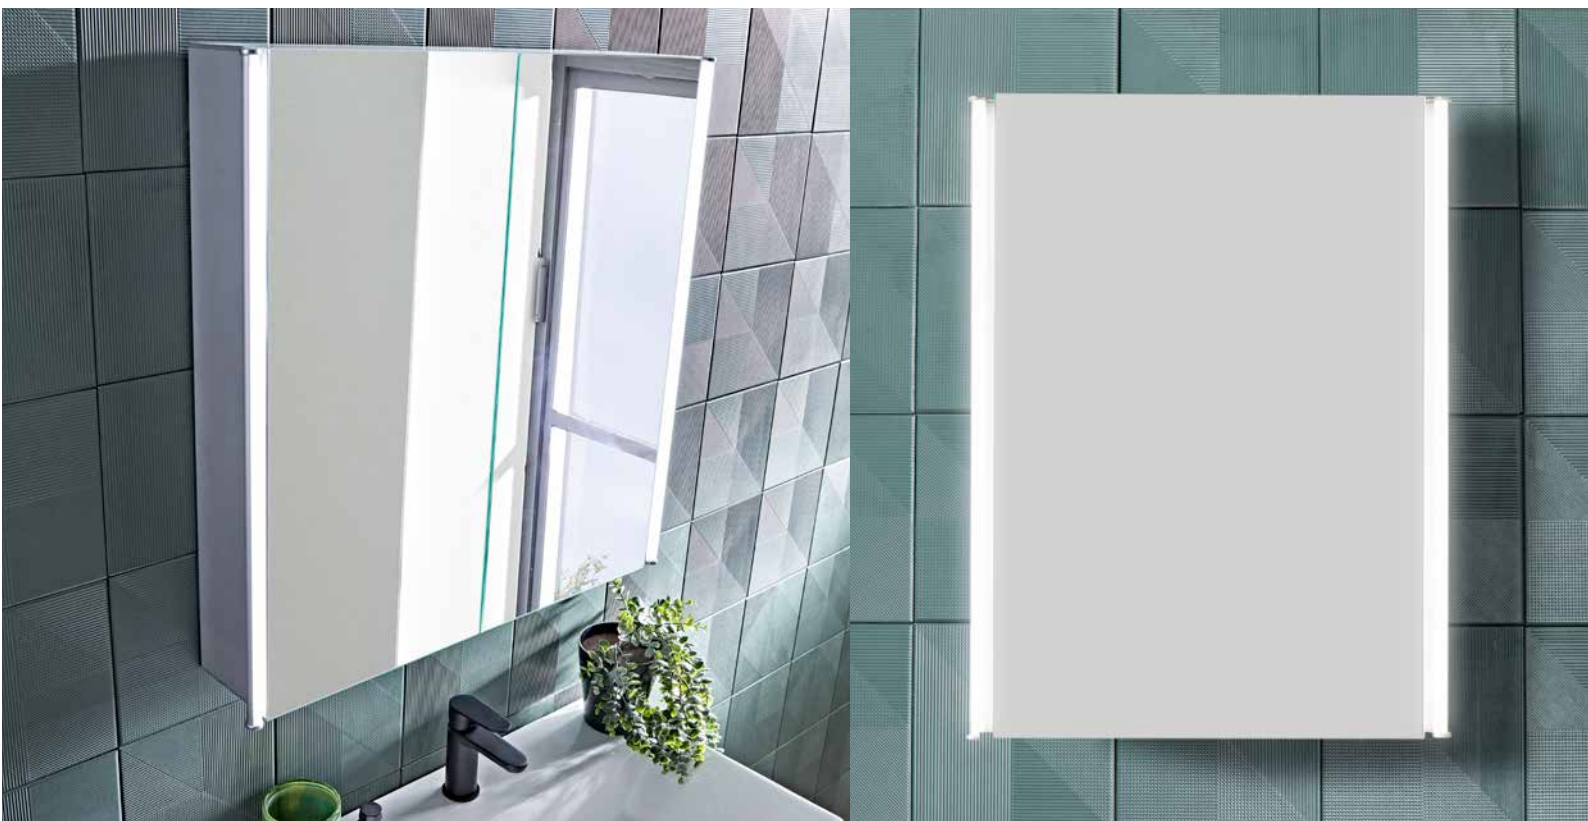

SLEEK

- Available in three sizes 490mm, 650mm & a 1048mm wide option, all with an intergrated shaver socket
- 490mm single door cabinet available without an integrated shaver socket.
- A rocker switch operates integrated diffused energy saving LED lighting on the sides of the Sleek cabinet
- Available with our without our conveniently positioned charging socket
- Two shelves provide ample storage for all your bathroom products
- Soft close hinges allow for smooth, quiet closure of the door
- Solid, robust aluminium-bodied construction makes your Sleek cabinet hardwearing, rust proof and easy to maintain
- IP44 rated for safe use in the bathroom