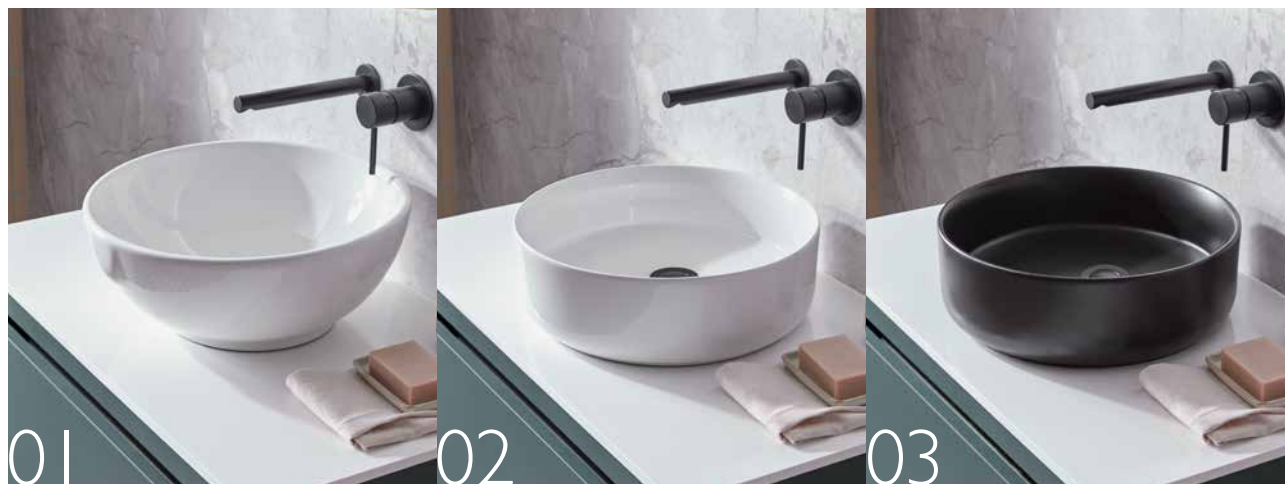

ACUMEN

COMPASS

CADENCE

COUNTERTOP BASINS & WORKTOPS

Create a bespoke look for your modular or fitted furniture with our countertop basin & worktop options. First choose your desired basin, ranging from generous Brook to slim and stylish Fen. Then choose your worktop finish, available in classic Bianco Marble or minimal Arctic White. When choosing, please refer to our compatibility charts on the next page.