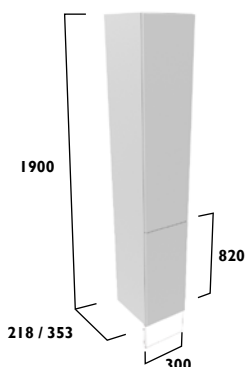

300 Full Height Cupboard With Door Pack & Carcass	- Soft close hinges - Reversible door (Calm & Legacy) - For Scribe units please choose a left or right handed door - Two adjustable glass shelves in top section - One wooden adjustable shelf in base - For a floormounted look, a plinth is required for this unit, see page 148	Calm					
		Matt Mineral Blue	Graphite	T3FH3C.MB	T2FH3C.MB		
		Matt Dark Grey	Graphite	T3FH3C.MDG	T2FH3C.MDG		
		Gloss White	White	T3FH3C.GW	T2FH3C.GW		
		Gloss Light Grey	Graphite	T3FH3C.GLG	T2FH3C.GLG		
		Matt Viridian Green	Graphite	T3FH3C.VRG	T2FH3C.VRG		
		Legacy					
		Matt Mineral Blue	Oak	T3FH3L.MB	T2FH3L.MB		
		Matt Flax	Oak	T3FH3L.FX	T2FH3L.FX		
		Matt Metro Grey	Oak	T3FH3L.MG	T2FH3L.MG		
		Matt Dark Grey	Oak	T3FH3L.MDG	T2FH3L.MDG		
		Matt Viridian Green	Oak	T3FH3L.VRG	T2FH3L.VRG		
		Scribe		LEFT	RIGHT	LEFT	RIGHT
		Matt Mineral Blue	Graphite	T3FH3SL.MB	T3FH3SR.MB	T2FH3SL.MB	T2FH3SR.MB
		Matt Viridian Green	Graphite	T3FH3SL.VRG	T3FH3SR.VRG	T2FH3SL.VRG	T2FH3SR.VRG
		Gloss White	White	T3FH3SL.GW	T3FH3SR.GW	T2FH3SL.GW	T2FH3SR.GW
				£719.50	£719.50	£719.50	£719.50