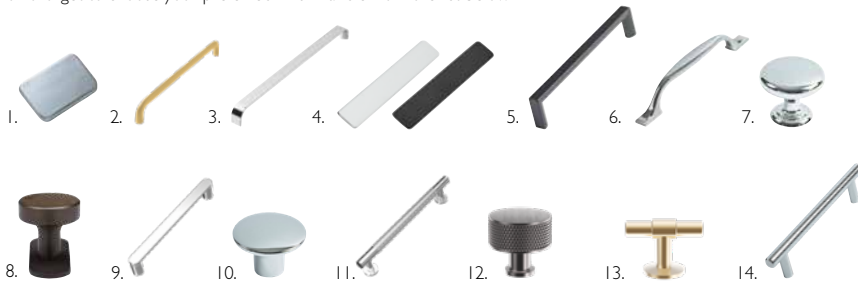

SHOWN
HERE
WITHOUT
LEGS

HANDLES

Don't forget to choose your preferred finish handle from the list below.

Description	Chrome	Black	Brushed Brass	Gunmetal	Bronze	
1. Tula Handle	TFHTULC					£15.20
2. Cadence Handle 2 - 160mm	CADH02.160.C	CADH02.160.B	CADH02.160.A			£21.80
2. Cadence Handle 2 - 320mm	CADH02.320.C	CADH02.320.B	CADH02.320.A			£36.00
3. Cadence Handle 3 - 160mm	CADH03.160.C	CADH03.160.B				£21.80
3. Cadence Handle 3 - 320mm	CADH03.320.C	CADH03.320.B				£36.00
4. Cadence Handle 4 Chrome	CADH04.160.C					£21.80
4. Cadence Handle 4 Black		CADH04.160.B				£36.00
5. Lucia Handle	TFHLUC.128.C	TFHLUC.128.B	TFHLUC.128.A			£18.00
6. Cecily Handle	TFHCEC.C					£22.60
7. Florence Knob	TFHFLO.C					£12.20
8. Sofia Knob					TFHSOFBR	£21.00
9. Enya Handle	ENYH.160.C	ENYH.160.B	ENYH.160.A			£28.50
10. Hana Knob	TFHHAN.C	TFHHAN.B	TFHHAN.A			£10.70
11. Quinn Handle	QUIH.160.C	QUIH.160.B	QUIH.160.A	QUIH.160.GM		£37.90
12. Quinn Knob	QUIH.C	QUIH.B	QUIH.A	QUIH.GM		£27.90
13. Toro T Bar	TFHTOR.C	TFHTOR.B	TFHTOR.A			£27.90
14 Adela Handle	TFHADE.C					£7.70