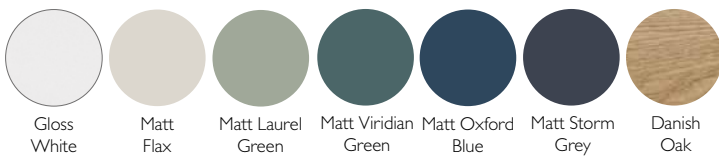

Finish Options

Swatch Service

Cadence is available in a variety of finishes. Unsure of which one to choose? Why not scan the QR code and order a sample.