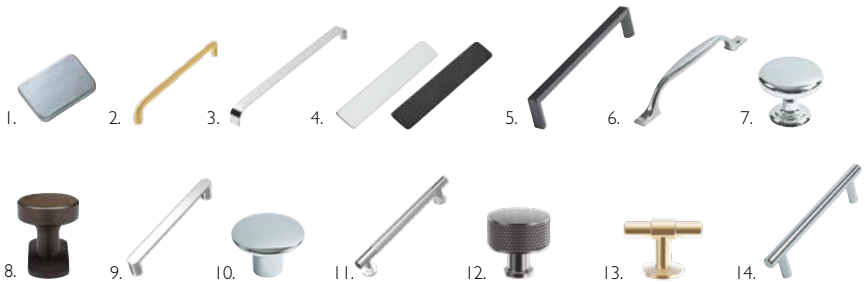

Countertop Basins

Choose from one of our seven stylish countertop basins & worktops. Full details and prices available on pages 58-61

CABINETS

Illuminated and non illuminated colour matched cabinets are available to pair with your Compass bathroom furniture.

HANDLES

All Compass units are supplied with standard chrome bow handles as shown above but can be upgraded with the following options

Description	Chrome	Black	Brushed Brass	Gunmetal	Bronze	
1. Tula Handle	TFHTULC					£15.20
2. Cadence Handle 2 - 160mm	CADH02.160.C	CADH02.160.B	CADH02.160.A			£21.80
2. Cadence Handle 2 - 320mm	CADH02.320.C	CADH02.320.B	CADH02.320.A			£36.00
3. Cadence Handle 3 - 160mm	CADH03.160.C	CADH03.160.B				£21.80
3. Cadence Handle 3 - 320mm	CADH03.320.C	CADH03.320.B				£36.00
4. Cadence Handle 4 Chrome	CADH04.160.C					£21.80
4. Cadence Handle 4 Black		CADH04.160.B				£36.00
5. Lucia Handle	TFHLUC.128.C	TFHLUC.128.B	TFHLUC.128.A			£18.00
6. Cecily Handle	TFHCEC.C					£22.60
7. Florence Knob	TFHFLOC					£12.20
8. Sofia Knob				TFHSOFBR		£21.00
9. Enya Handle	ENYH.160.C	ENYH.160.B	ENYH.160.A			£28.50
10. Hana Knob	TFHHAN.C	TFHHAN.B	TFHHAN.A			£10.70
11. Quinn Handle	QUIH.160.C	QUIH.160.B	QUIH.160.A	QUIH.160.GM		£37.90
12. Quinn Knob	QUIH.C	QUIH.B	QUIH.A	QUIH.GM		£27.90
13. Toro T Bar	TFHTOR.C	TFHTOR.B	TFHTOR.A			£27.90
14 Adela Handle	TFHADE.C					£7.70