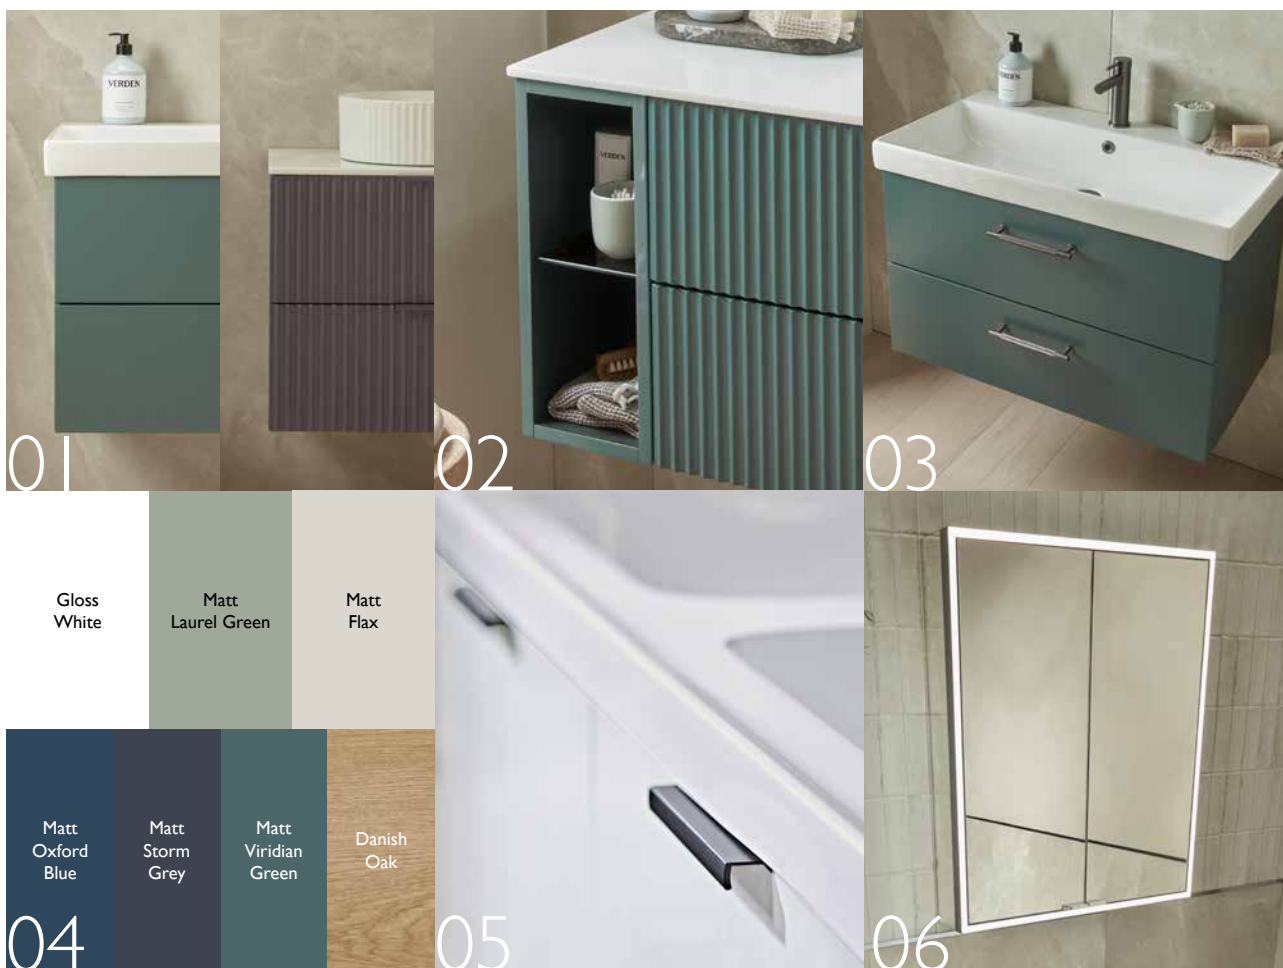

CREATE YOUR BESPOKE CADENCE BATHROOM

Designed to offer you complete design flexibility, our Cadence collection is customisable, allowing you to create a configuration as unique as your home. Choose your unit size and fascia style, select your choice of basin & pick from an array of contemporary finishes & coordinating handles. With additional options for open storage for a thoroughly modern look. Follow the steps below to bring a singular touch to your bathroom scheme.