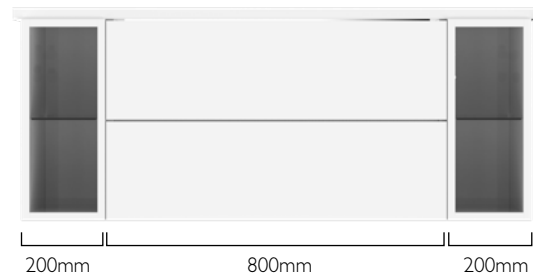

1200mm unit configurations

CADENCE OPEN STORAGE

We think about the little things in life too. Enhance your Cadence unit with our open storage cabinets for a singular look. Available across our slab and fluted wall-mounted configurations. Opt for one of the suggested configurations or refer to page 38 - 39 and specify your own set up. Compatible with a range of worktops and countertop basins, see page 41.