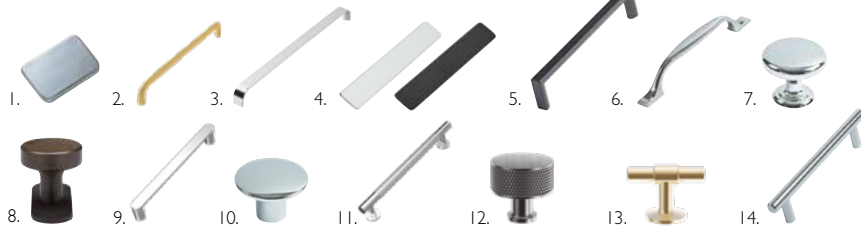

HANDLE UPGRADES

All Lansdown units are supplied with standard chrome knobs but they can be upgraded with the following options, which should be ordered separately.

Description	Chrome	Black	Brushed Brass	Gunmetal	Bronze	
1. Tula Handle	TFHTULC					£15.20
2. Cadence Handle 2 - 160mm	CADH02.160.C	CADH02.160.B	CADH02.160.A			£21.80
2. Cadence Handle 2 - 320mm	CADH02.320.C	CADH02.320.B	CADH02.320.A			£36.00
3. Cadence Handle 3 - 160mm	CADH03.160.C	CADH03.160.B				£21.80
3. Cadence Handle 3 - 320mm	CADH03.320.C	CADH03.320.B				£36.00
4. Cadence Handle 4 Chrome	CADH04.160.C					£21.80
4. Cadence Handle 4 Black		CADH04.160.B				£36.00
5. Lucia Handle	TFHLUC.128.C	TFHLUC.128.B	TFHLUC.128.A			£18.00
6. Cecily Handle	TFHCEC.C					£22.60
7. Florence Knob	TFHFLOC					£12.20
8. Sofia Knob					TFHSOFBR	£21.00
9. Enya Handle	ENYH.160.C	ENYH.160.B	ENYH.160.A			£28.50
10. Hana Knob	TFHHAN.C	TFHHAN.B	TFHHANA			£10.70
11. Quinn Handle	QUIH.160.C	QUIH.160.B	QUIH.160.A	QUIH.160.GM		£37.90
12. Quinn Knob	QUIH.C	QUIH.B	QUIH.A	QUIH.GM		£27.90
13. Toro T Bar	TFHTOR.C	TFHTOR.B	TFHTORA			£27.90
14 Adela Handle	TFHADE.C					£7.70