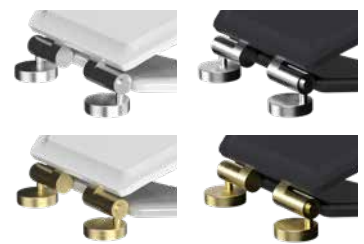

WOODEN SEATS

Millennium WC Seats

- Real wood veneer (with the exception of the white painted finish)
- White version made from moulded wood with PU finish
- Manufactured from sturdy 15mm MDF
- Corrosion resistant non-loosening 5-point hinge fixing system
- Non-slip lid & ring buffers
- 5 year guarantee

Millennium WC Seats with Chrome Hinges

366(w) x 430(d)mm

Walnut* - O142M	£79.60
White - O108M	£72.10
Limed Oak* - O107M	£79.60
Antique Pine* - O104M	£72.10

*Wooden seat colours may differ to photography due to natural variation in wood grain.

Painted Classic WC Seats

- Designed to complement Vitoria & Lansdown furniture
- Attractive, fully adjustable soft close bar hinge
- Highly durable polyurethane finish
- Top & under fixings
- Non-slip lid & ring buffers
- Manufactured from sturdy 18mm MDF
- Designed to fit Vitoria and other standard shape toilets
- 5 year guarantee

Painted Classic WC Seats with **Secure-Fix QR** Hinges

375(w) x 428(d)mm

Gloss White Chrome Hinges - TS850WSC-SF	£165.00
Gloss White Brushed Brass Hinges - TS850WSCB-SF	£160.50
Black Chrome Hinges - DC4051-SF	£165.00
Black Brushed Brass Hinges - DC4052-SF	£165.00
Matt Pebble Grey - DC4002-SF	£165.00
Matt Linen White Chrome Hinges - DC4003-SF	£165.00
Matt Dark Grey Chrome Hinges - DC4004-SF	£165.00
Matt Mineral Blue Chrome Hinges - DC4014-SF	£165.00

Optional upgrade
Brushed Brass Hinges - DC4025 **£43.75**

Meridian WC Seat

- Highly durable glossy polyurethane finish
- Manufactured from 15mm moulded wood
- Durable plastic fully adjustable hinges
- Designed to fit most standard shape toilet pans
- 5 year guarantee

Meridian Moulded Wood Toilet Seat

365(w) x 390(d)mm

Gloss White - MSM1W	£30.70