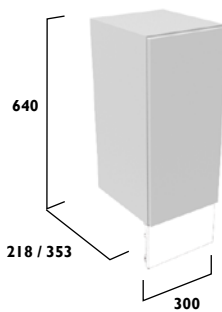

300 Full Height Cupboard With Door Pack & Carcass	<ul style="list-style-type: none"> Soft close hinges Reversible door (Calm & Legacy) For Scribe units please choose a left or right handed door Two adjustable glass shelves in top section One wooden adjustable shelf in base For a floormounted look, a plinth is required for this unit, see page 148 	Calm					
		Matt Mineral Blue	Graphite	T3FH3C.MB	T2FH3C.MB		
		Matt Dark Grey	Graphite	T3FH3C.MDG	T2FH3C.MDG		
		Gloss White	White	T3FH3C.GW	T2FH3C.GW		
		Gloss Light Grey	Graphite	T3FH3C.GLG	T2FH3C.GLG		
		Matt Viridian Green	Graphite	T3FH3C.VRG	T2FH3C.VRG		
		Legacy					
		Matt Mineral Blue	Oak	T3FH3L.MB	T2FH3L.MB		
		Matt Flax	Oak	T3FH3L.FX	T2FH3L.FX		
		Matt Metro Grey	Oak	T3FH3L.MG	T2FH3L.MG		
		Matt Dark Grey	Oak	T3FH3L.MDG	T2FH3L.MDG		
		Matt Viridian Green	Oak	T3FH3L.VRG	T2FH3L.VRG		
		Scribe		LEFT	RIGHT	LEFT	RIGHT
		Matt Mineral Blue	Graphite	T3FH3SL.MB	T3FH3SR.MB	T2FH3SL.MB	T2FH3SR.MB
		Matt Viridian Green	Graphite	T3FH3SL.VRG	T3FH3SR.VRG	T2FH3SL.VRG	T2FH3SR.VRG
		Gloss White	White	T3FH3SL.GW	T3FH3SR.GW	T2FH3SL.GW	T2FH3SR.GW
				£719.50	£719.50	£719.50	£719.50