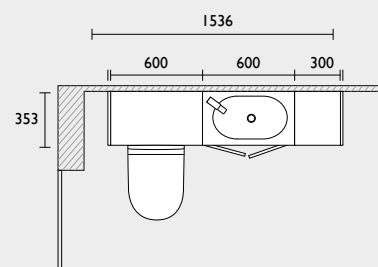

Calm - Standard Depth Furniture Run

- T3BW6C.MDG 600 back to wall WC unit
- BTW950S Micra Evo comfort height back to wall WC
- DCI4037-SF Micra Evo WC seat
- TR9008 Comfort height cistern
- TR9034 Round flush button
- T3SC6C.MDG 600 basin unit (graphite carcass)
- DCI1205I Bay pill countertop basin
- TAN5204 Anthem tall basin mixer
- T33D3C.MDG 300 three drawer floor cupboard (graphite carcass)
- TFHLUC.128.A Lucia handles x5
- XGM80C-BR 800 Oxygen mirror
- T3EP8T.MDG Filler/clad-on end panel x2
- TF3W18A.AR 1880 solid surface worktop (arctic white)
- TPL15S.MDG 1500 plinth (worktop & plinth cut to size)