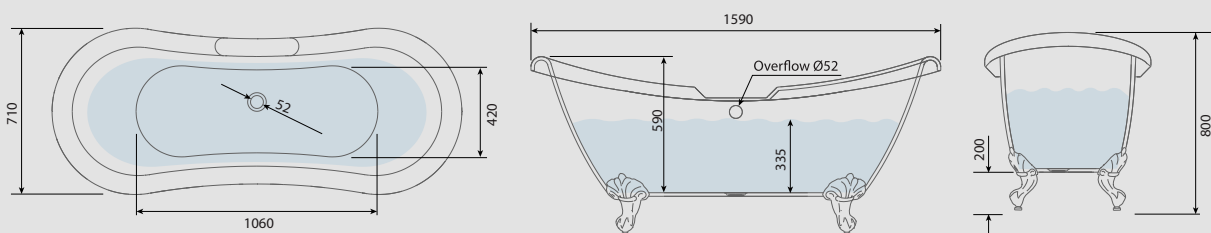

1750(W) x 710(d) x 800(h)mm

DCI17013

£875.00

Paired here with with Lansdown bath shower mixer & standpipes. See page 231

Technical Info

Don't forget to complete your bathtub by choosing your bathtub accessories, see page 230