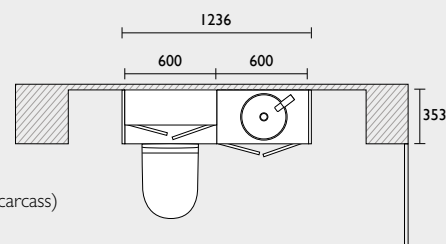

Scribe - Standard Depth Furniture Run

- T3BW6S.VRG 600 back to wall WC unit
- BTW1150S Compass Round back to wall WC
- TS1155S-SF Compass Round WC Seat
- VOR790 Vortex cistern
- TR9041 Oval flush button
- T3SC6S.VRG 600 basin unit (graphite carcass)
- DC12049 Fen round countertop basin
- TAN5204 Anthem tall basin mixer
- T2CU6S.VRG 600 sit on countertop unit (graphite carcass)
- XGM150P-BR Oxygen pill mirror
- T3EP8S.VRG Filler/clad-on end panel x2
- T2EP10S.VRG Countertop sit on clad-on end panels x2
- TF3W12A.CA 1280 solid surface worktop (carrara)
- TPL15S.VRG 1500 plinth
  (worktop & plinth cut to size)
- WASTE29 Universal open basin waste x2