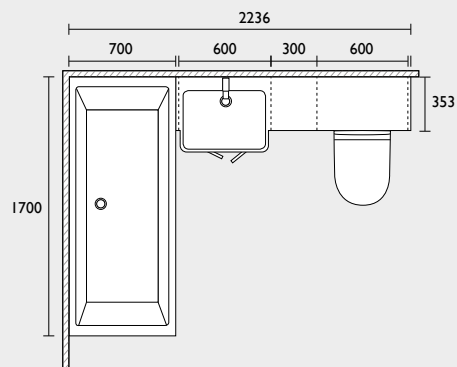

Calm - Standard Depth Furniture Run (Left)

- T33D3C.MB 300 three drawer floor cupboard (graphite carcass)
- T3BW6C.MB 600 back to wall WC unit
- BTW950S Micra Evo back to wall WC
- DC14037-SF Micra Evo WC seat
- VOR790 Vortex cistern
- TR9014 Contactless dual flush sensor
- T3SC6C.MB 600 basin unit (graphite carcass)
- TIS1540S.L 1540 integrated basin & worktop (left)
- TANI103 Anthem basin mixer
- OVMCBK Overflow trim
- TFHHAN.B Hana handles x5
- BTM60C 600 circular Beta mirror
- T3EP8S.MB Filler/clad-on end panel x2
- TPL15S.MB 1500 plinth (cut to size)
- TAN3203 Anthem bath filler
- TBP17S.MB 1700 bath panel & plinth
- TBP07S.MB 700 end bath panel & plinth