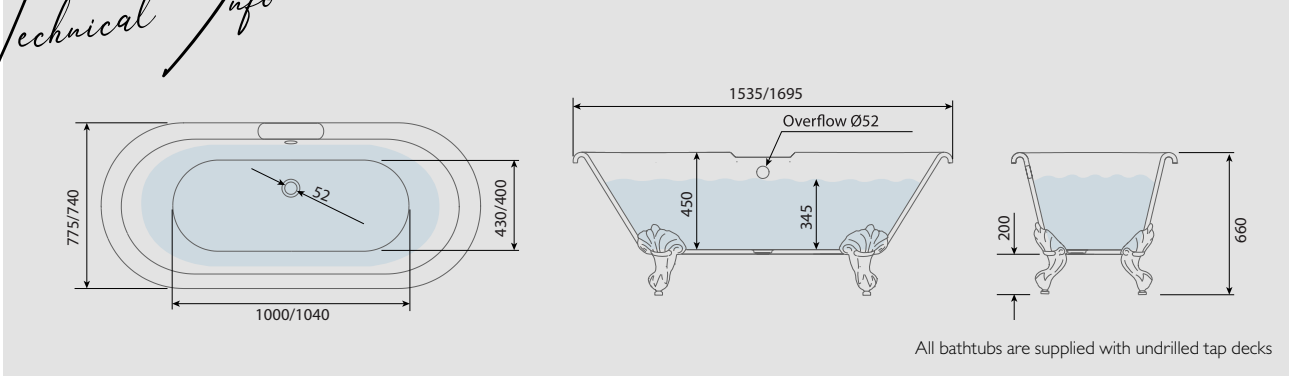

Don't forget to complete your bathtub by choosing your bathtub accessories, see page 230

VITORIA CORNER SHOWER BATHTUB

Right orientation

Material

Reinforced 3.2mm acrylic

Bathtub Weight (unfilled)

34KG

Capacity