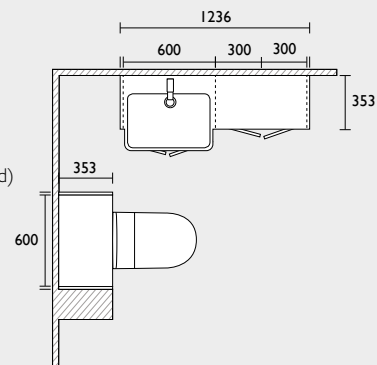

Calm - Standard Depth Furniture Run

- T3BW6C.GLG 600 back to wall WC unit
- BTW250S Orbit back to wall WC
- TS250S-SF Orbit WC seat
- VOR790 Vortex cistern
- TR9012 Circles dual flush plate - chrome
- T3SC6C.GLG 600 basin unit (graphite carcass)
- TIS1240S.L 1240 integrated basin & worktop (left hand)
- TSV11 Savour basin mixer
- TFHTUL.C Tula handles x4
- T3FC3C.GLG 300 floor cupboard (graphite carcass) x2
- BTM060 Beta 600 mirror
- T3EP8S.GLG Filler/clad-on end panel x4
- TF3W6A.AR 680 solid surface worktop - arctic white
- TPL15S.GLG 1500 plinth
  (worktop & plinth cut to size)