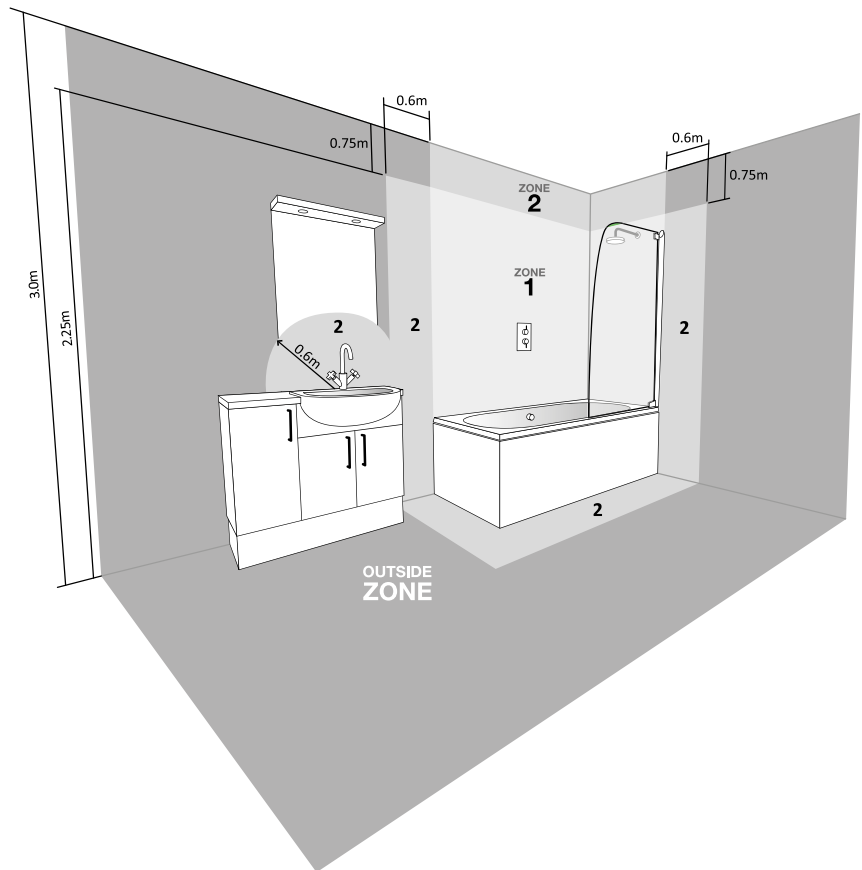

SAFETY IN THE BATHROOM

Mirrors Technical Information

Tavistock illuminated mirrors have been designed and tested for compliance to electrical equipment (safety) regulations.

All electrical connections should be made according to the latest national wiring regulations. Illuminated mirrors are suitable for installation in the bathroom within outside zones unless stated. Mirrors which are IP44 water resistance rated are suitable for use in zones 2 and outside zones in the bathroom. Illuminated mirrors are not suitable for installation in saunas, steam rooms, shower cubicles or above a bath tub. Products are only suitable for permanent installation. Installation by a suitably qualified electrician is required.

Cabinets - Electrics

Our illuminated cabinets have been designed and independently tested for compliance to electrical equipment (safety) regulations. They are only suitable for use outside zones 1 & 2 according to the latest IEE regulations. All cabinets are class I insulated and require an earth connection.

Infrared Sensor

All mirrors or cabinets featuring infrared technology must ensure that the sensor is mounted a minimum of 150mm from an adjacent wall or obstruction to ensure correct function.

ZONE 1

Electrical fittings in this zone require separated extra low voltage and a minimum rating of IP44 (splash proof).

ZONE 2

Electrical fittings in this zone require a minimum rating of IP44 (splash-proof).