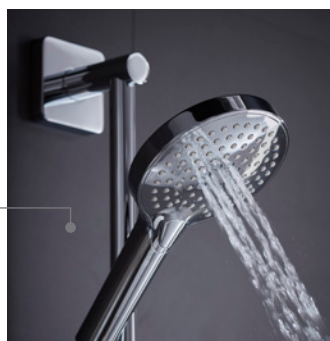

Event-click dual function shower system with riser kit & overhead shower

SVSET157 Chrome **£820.00**

Separate flow and temperature controls including on/off button
230mm overhead shower
120mm 3 function shower handset
Anti-Scald thermostatic control for safe showering
Height adjustable riser rail
Includes easy fix brass shower arm and elbow
Min pressure 1.0bar

Event-click dual function shower system with riser kit & overhead shower

SVSET147 Chrome **£820.00**

Separate flow and temperature controls including on/off button
230mm overhead shower
120mm 3 function shower handset
Anti-Scald thermostatic control for safe showering
860mm long riser rail
Includes easy fix brass shower arm and elbow
Min pressure 1.0bar

SINGLE FUNCTION
Push button shower systems

DUAL FUNCTION
Push button shower systems

SHOWER HANDSET
3 different spray functions, energising, relaxed and massage, you're only one click away from total relaxation