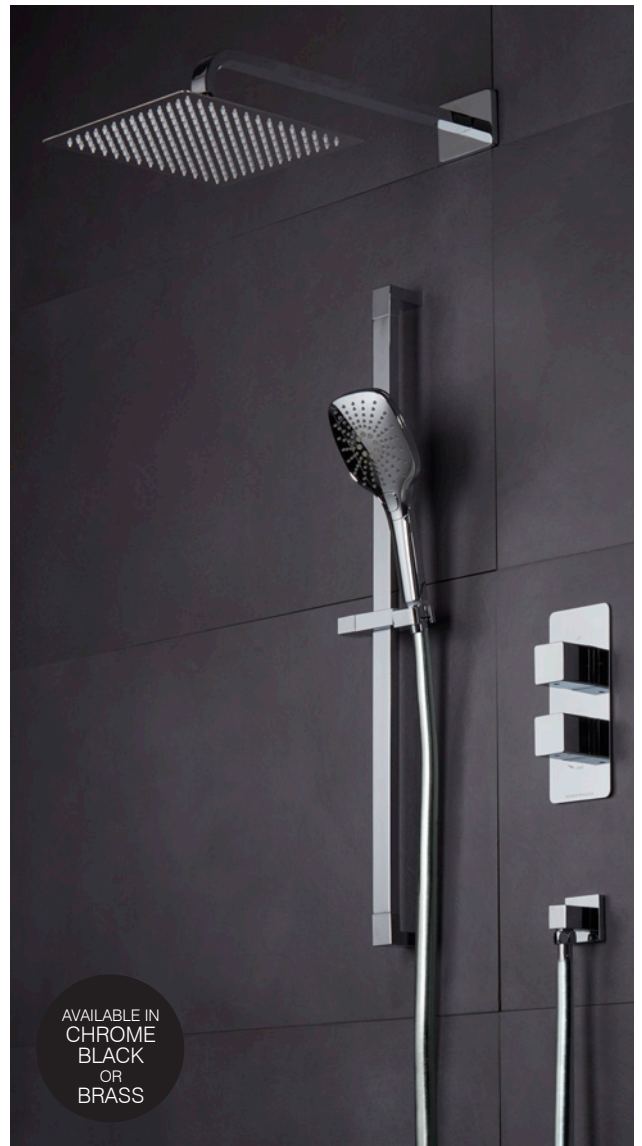

GUARANTEE
including
thermostatic
cartridge

RECITE VALVE HANDLE

PVD hardwearing &
scratch resistant coating.
Brushed brass
finish only

ROPER RHODES

AVAILABLE IN
CHROME
BLACK
OR
BRASS

Recite dual function shower system with riser kit & overhead shower

SVSET153	Chrome	£550.00
SVSET165	Black	£645.00
SVSET174	Brushed Brass	£945.00

Separate flow and temperature controls
 250mm stainless steel overhead shower
 110mm 3 function push button control shower handset
 Anti-Scald thermostatic control for safe showering
 770mm long riser rail
 Includes easy fix brass shower arm and elbow
 Minimum pressure 0.5bar

CREATE YOUR OWN CONTEMPORARY SHOWER SYSTEM SEE PAGE 56

Recite single function valve

SV4004	Chrome	£273.00
SV400403	Black	£396.00
SV400404	Brushed Brass	£610.00

90(w) x 215mm(h)
 Minimum pressure 0.5bar

Recite dual function valve