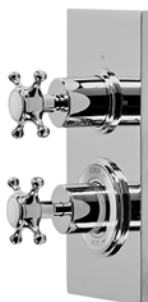

Timeless shower solutions

CRANBORNE SHOWERS

ECO¹
Compatible with optional
water & energy saving
flow regulators

GUARANTEE
including
thermostatic
cartridge

SVSET124 Chrome £990.00

Separate flow and temperature controls
200mm overhead shower
70mm single function shower handset
Anti-Scald thermostatic control for safe showering
Riser rail and shower arm can be cut to length to suit installation
Includes 15mm compression fixing kit
Min pressure 0.5bar

SVSET127 Chrome £715.00

Separate flow and temperature controls
200mm overhead shower
70mm single function shower handset
Anti-Scald thermostatic control for safe showering
Min pressure 0.2bar

SVSET126 Chrome £900.00

Separate flow and temperature controls
200mm overhead shower
70mm single function shower handset
Anti-Scald thermostatic control for safe showering
620mm long riser rail
Includes easy fix brass shower arm and elbow
Min pressure 0.5bar

SVSET128 Chrome £1,170.00

Separate flow and temperature controls
200mm overhead shower
70mm single function shower handset
Anti-Scald thermostatic control for safe showering
620mm long riser rail
Includes easy fix brass shower arm and elbow
Traditional Smartflow bath overflow filler
Min pressure 1.0bar

SURFACE MOUNTED
Shower systems

CONCEALED
Shower systems