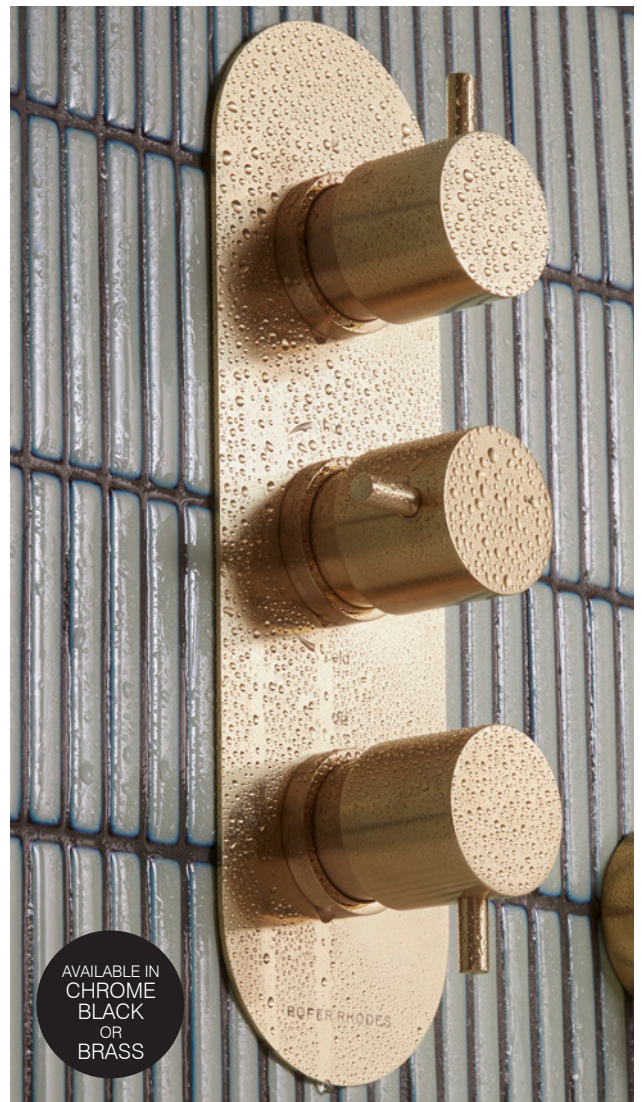

Unity dual function shower system with handset, holder & ceiling mounted overhead shower

SVSET192	Chrome	£510.00
SVSET193	Black	£615.00
SVSET194	Brushed Brass	£915.00

Separate flow and temperature controls
 250mm stainless steel overhead shower
 Single function slim handset
 Anti-Scald thermostatic control for safe showering
 Min pressure 0.5bar

DUAL FUNCTION
 Concealed shower systems

Concealed shower solutions

UNITY SHOWERS

PVD
PVD hardwearing
& scratch resistant
coating. Brushed
brass finish only

ECO+
Compatible with
optional water &
energy saving flow
regulators

GUARANTEE
including
thermostatic
cartridge

AVAILABLE IN
CHROME
BLACK
OR
BRASS

UNITY VALVE HANDLE

Unity triple function shower system with riser kit, overhead shower & smartflow bath filler

SVSET195	Chrome	£775.00
SVSET196	Black	£850.00
SVSET197	Brushed Brass	£1,240.00

Separate flow and temperature controls
 250mm stainless steel overhead shower
 120mm 3 function push button control shower handset
 Anti-Scald thermostatic control for safe showering
 Adjustable riser rail brackets to suit existing wall fixings
 Includes easy fix shower arm and elbow
 Smartflow bath overflow filler
 Min pressure 1.0bar