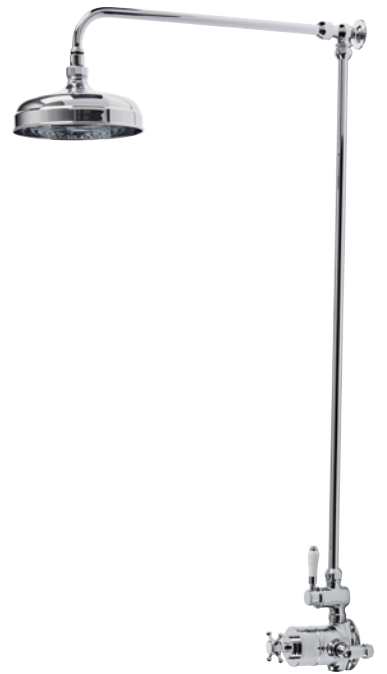

SVSET179 Brushed Brass **£1,080.00**

SURFACE MOUNTED
Timeless shower systems

CONCEALED
Timeless shower systems

CREATE
YOUR OWN
TRADITIONAL
SHOWER SYSTEM
SEE PAGE
71

Keswick valve

SV340604 Dual function **£670.00**

120(w) x 215mm(h)
Dual function minimum pressure 0.5bar

**Keswick dual function shower system
with handset, holder & wall spout**

Separate flow and temperature controls
70mm single function shower handset
Anti-Scald thermostatic control for
safe showering
Min pressure 0.5bar

SVSET180 Brushed Brass £820.00

KESWICK VALVE HANDLE

Cranborne single function shower system with overhead shower

SVSET125 Chrome £900.00

Separate flow and temperature controls
200mm overhead shower
Anti-Scald thermostatic control for safe showering
Riser rail and shower arm can be cut to length to suit installation
Includes 15mm compression fixing kit
Min pressure 0.2bar