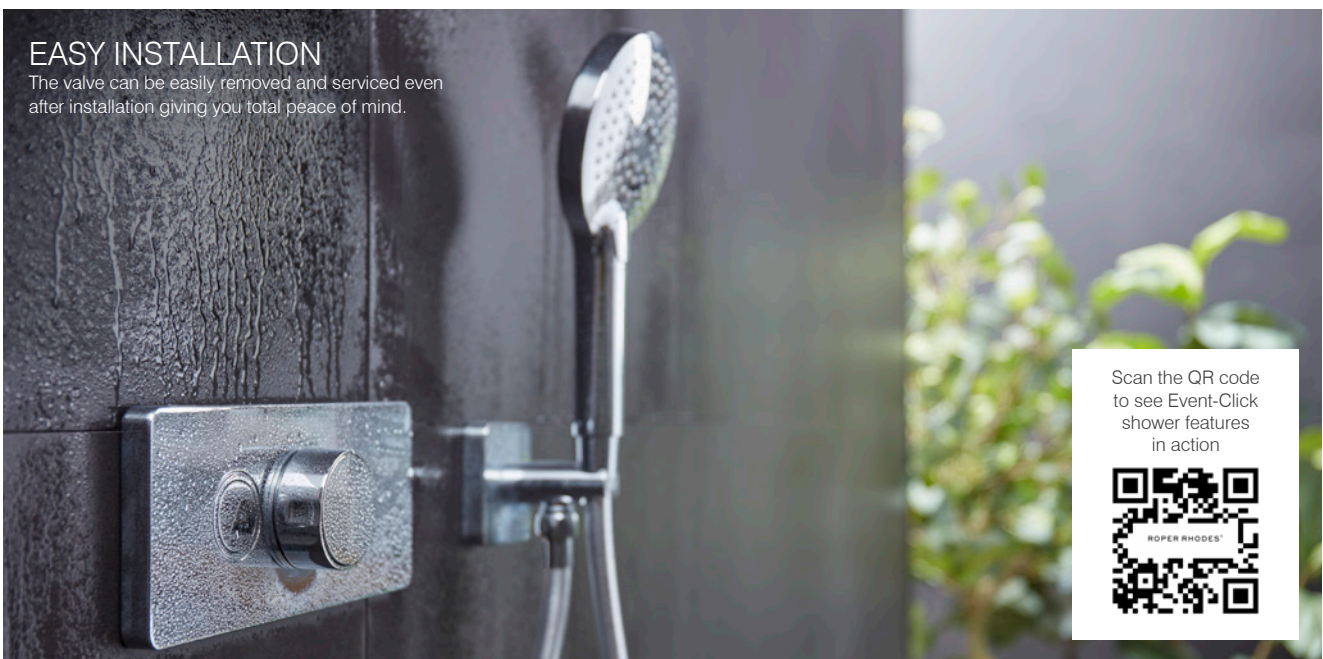

Making things simple

CONCEALED PUSH BUTTON SHOWERS

Push button shower systems are the perfect family showering solution, the ergonomic controls allow you to change the showering function at the push of a button. Our Event-click showers are easy to operate and the ideal solution for the modern bathroom. The shower handset features 3 invigorating spray functions, energising, relaxed and massage, providing you with the ultimate choice for relaxation. The separate thermostatic control dial means you can set your desired temperature which keeps it constant for every shower.

EASY INSTALLATION

The valve can be easily removed and serviced even after installation giving you total peace of mind.

Scan the QR code to see Event-Click shower features in action

10
YEAR

GUARANTEE
including
thermostatic
cartridge