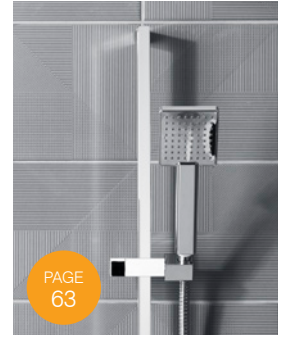

SVHEAD45 Chrome **£37.10**
SVHEAD51 Black **£43.60**
SVHEAD55 Brushed brass **£60.00**

PRE-SELECTED

Unsure which shower head to pair with which riser rail? To make your decision a little easier we have also pre-selected a number of shower handsets and rails into shower kits see p63 for details