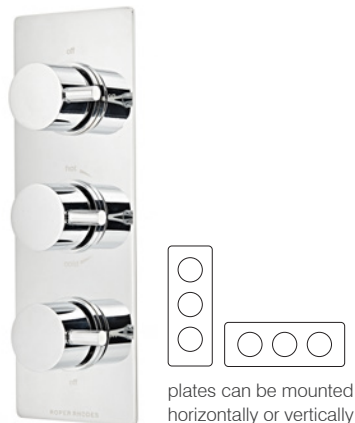

Event round valve

SV1404 Single function **£401.00**

SV1406 Dual function **£438.00**

102(w) x 214mm(h)
Single function minimum pressure 0.1bar
Dual function minimum pressure 0.3bar

Event round valve

SV1409 Triple function **£665.00**

102(w) x 280mm(h)
Minimum pressure 1.0bar

EVENT ROUND VALVE HANDLE