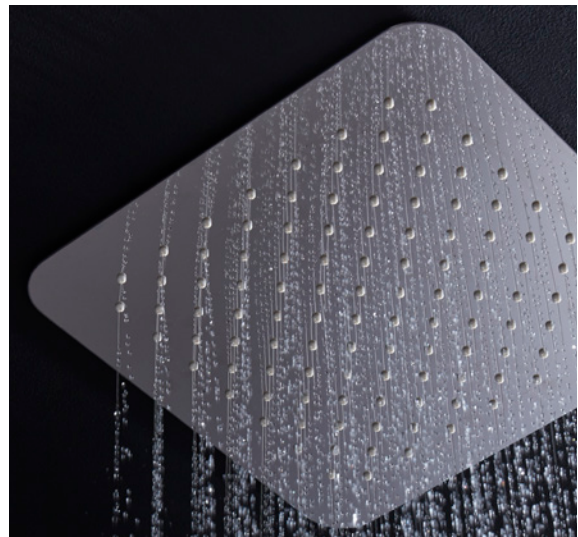

Making things simple

CONCEALED PUSH BUTTON SHOWERS

Push button shower systems are the perfect family showering solution, the ergonomic controls allow you to change the showering function at the push of a button. Our Event-click showers are easy to operate and the ideal solution for the modern bathroom. The shower handset features 3 invigorating spray functions, energising, relaxed and massage, providing you with the ultimate choice for relaxation. The separate thermostatic control dial means you can set your desired temperature which keeps it constant for every shower.