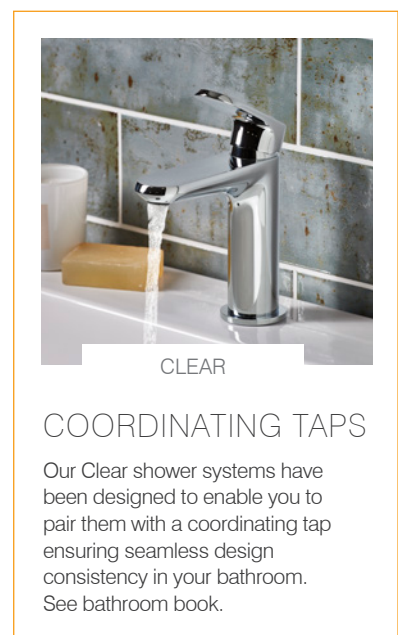

CLEAR

COORDINATING TAPS

Our Clear shower systems have been designed to enable you to pair them with a coordinating tap ensuring seamless design consistency in your bathroom. See bathroom book.