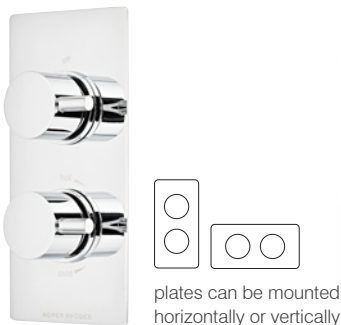

Event round valve

SV1404 Single function **£401.00**

SV1406 Dual function **£438.00**

102(w) x 214mm(h)
Single function minimum pressure 0.1bar
Dual function minimum pressure 0.3bar

Event round valve

SV1409 Triple function **£665.00**

102(w) x 280mm(h)
Minimum pressure 1.0bar

EVENT ROUND VALVE HANDLE