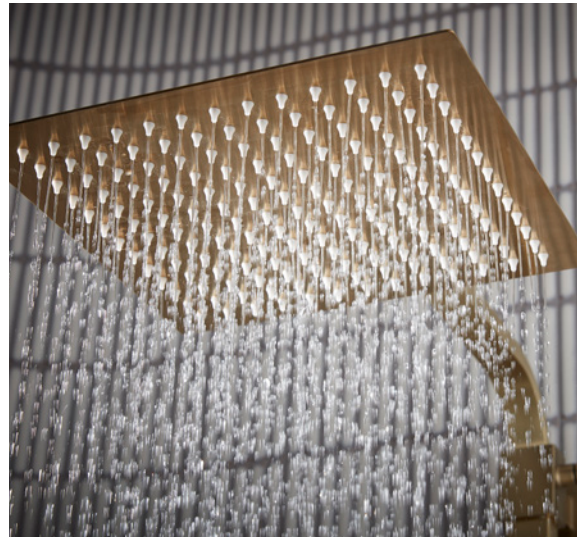

ROPER RHODES

10
YEAR

GUARANTEE
including
thermostatic
cartridge

Making things simple

BAR SHOWER SYSTEMS

Our bar shower systems allow for quick and easy installation with minimal disruption to the bathroom as they do not need to be recessed into a wall. Our selection of modern bar shower systems offer form and function, all in one easy to fit and control unit. Available in smooth, round or sleek square designs.