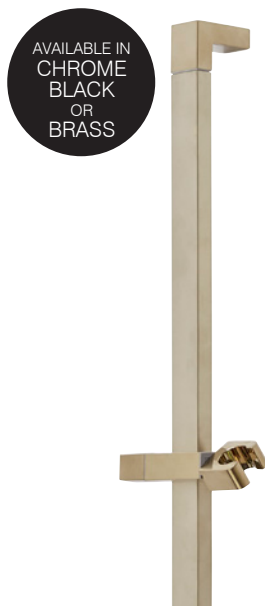

1. Wave riser rail with adjustable wall bracket positions
685(h)mm adjustable

SVRAIL01 Chrome **£77.90**

2. Event-click riser rail
865(h)mm

SVRAIL07 Chrome **£103.50**

3. Event-click adjustable riser rail
760(h)mm

SVRAIL08 Chrome **£105.50**

4. Sanctuary riser rail
760(h)mm

SVRAIL02 Chrome **£153.00**

AVAILABLE IN
CHROME
BLACK
OR
BRASS

Unity riser rail with adjustable wall bracket positions
700(h)mm

SVRAIL09	Chrome	£86.60
SVRAIL10	Black	£92.80
SVRAIL14	Brushed brass	£125.50

AVAILABLE IN
CHROME
BLACK
OR
BRASS

Recite riser rail
770(h)mm

SVRAIL11	Chrome	£86.60
SVRAIL13	Black	£92.60
SVRAIL15	Brushed brass	£125.50

Round height adjustable riser rail with diverter

To be used with top out let bar valve shower
Adjustable from 958-1440mm
420mm(d)