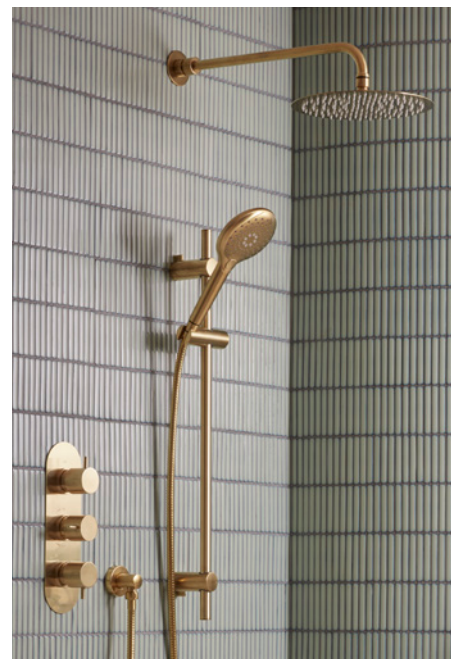

SINGLE FUNCTION

Single function valve allows for the control of 1 shower accessory such as a fixed shower head

DUAL FUNCTION

Dual function valve allows for the control of 2 separate shower accessories such as a shower handset and fixed shower head

TRIPLE FUNCTION

Triple function valve allows for control of 3 separate shower accessories such as a shower handset, fixed shower head & smartflow bath filler

A close-up photograph of a typewriter keyboard. The focus is on the brand name 'ROPER RHODES' embossed on a white key. A magnifying glass is positioned over the key, enlarging the text. The surrounding keys are dark with white lettering, and the keyboard surface is perforated with small circular holes. The lighting is dramatic, highlighting the texture of the plastic and the metallic sheen of the magnifying glass.

ROPER RHODES

GUARANTEE
including
thermostatic
cartridge

Making things simple

CONCEALED VALVE SHOWERS

Our concealed shower offer two or three functions with a rainfall overhead shower, an elegant shower handset and smartflow bath filler. The classic riser rail style allows you to adjust the height of your handset with ease for optimal showering. These showers are available in round or square styles.

UNITY VALVE HANDLE

AVAILABLE IN
CHROME
BLACK
OR
BRASS

Unity dual function shower system with riser kit & overhead shower

SVSET151	Chrome	£550.00
SVSET152	Black	£645.00
SVSET173	Brushed Brass	£945.00

Separate flow and temperature controls
 250mm stainless steel overhead shower
 120mm 3 function push button control shower handset
 Anti-Scald thermostatic control for safe showering
 Adjustable riser rail brackets to suit existing wall fixings
 Includes easy fix brass shower arm and elbow
 Min pressure 0.5bar