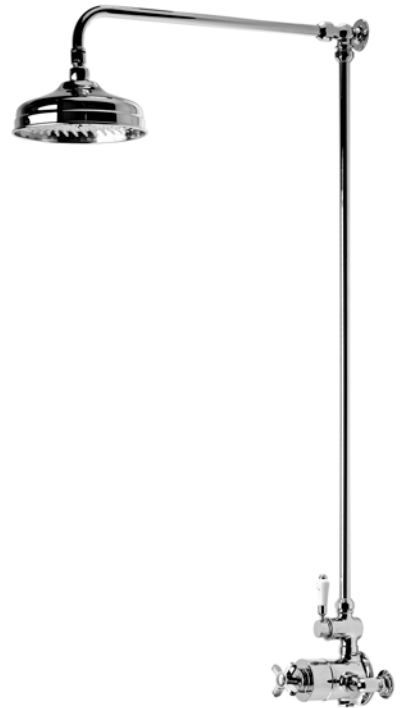

Henley dual function shower system with riser kit & overhead shower

SVSET52 Chrome £900.00

Separate flow and temperature controls
200mm overhead shower
70mm single function shower handset
Anti-Scald thermostatic control for safe showering
620mm long riser rail
Includes easy fix brass shower arm and elbow
Min pressure 0.5bar

Henley triple function shower system with riser kit, overhead shower & smartflow bath filler

SVSET146 Chrome £1,170.00

Separate flow and temperature controls
200mm overhead shower
70mm single function shower handset
Anti-Scald thermostatic control for safe showering
620mm long riser rail
Includes easy fix brass shower arm and elbow
Traditional Smartflow bath overflow filler
Min pressure 1.0bar

SURFACE MOUNTED
Shower systems

CONCEALED
Shower systems

**Wessex single function
shower system with
overhead shower**

SVSET66 Chrome £900.00

Separate flow and temperature controls
200mm overhead shower
Anti-Scald thermostatic control for
safe showering
Riser rail and shower arm can be cut
to length to suit installation
Includes 15mm compression fixing kit
Min pressure 0.2bar