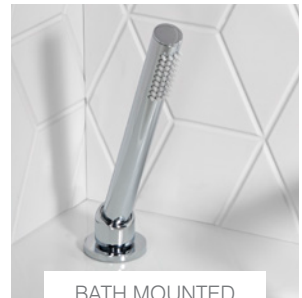

TRIPLE OUTLETS

delivering water to three separate outlets for triple function valves to control three outlets, see options opposite

SHOWER HANDSET

OVERHEAD SHOWER

SMARTFLOW
BATH FILLER

BATH MOUNTED
SHOWER KIT