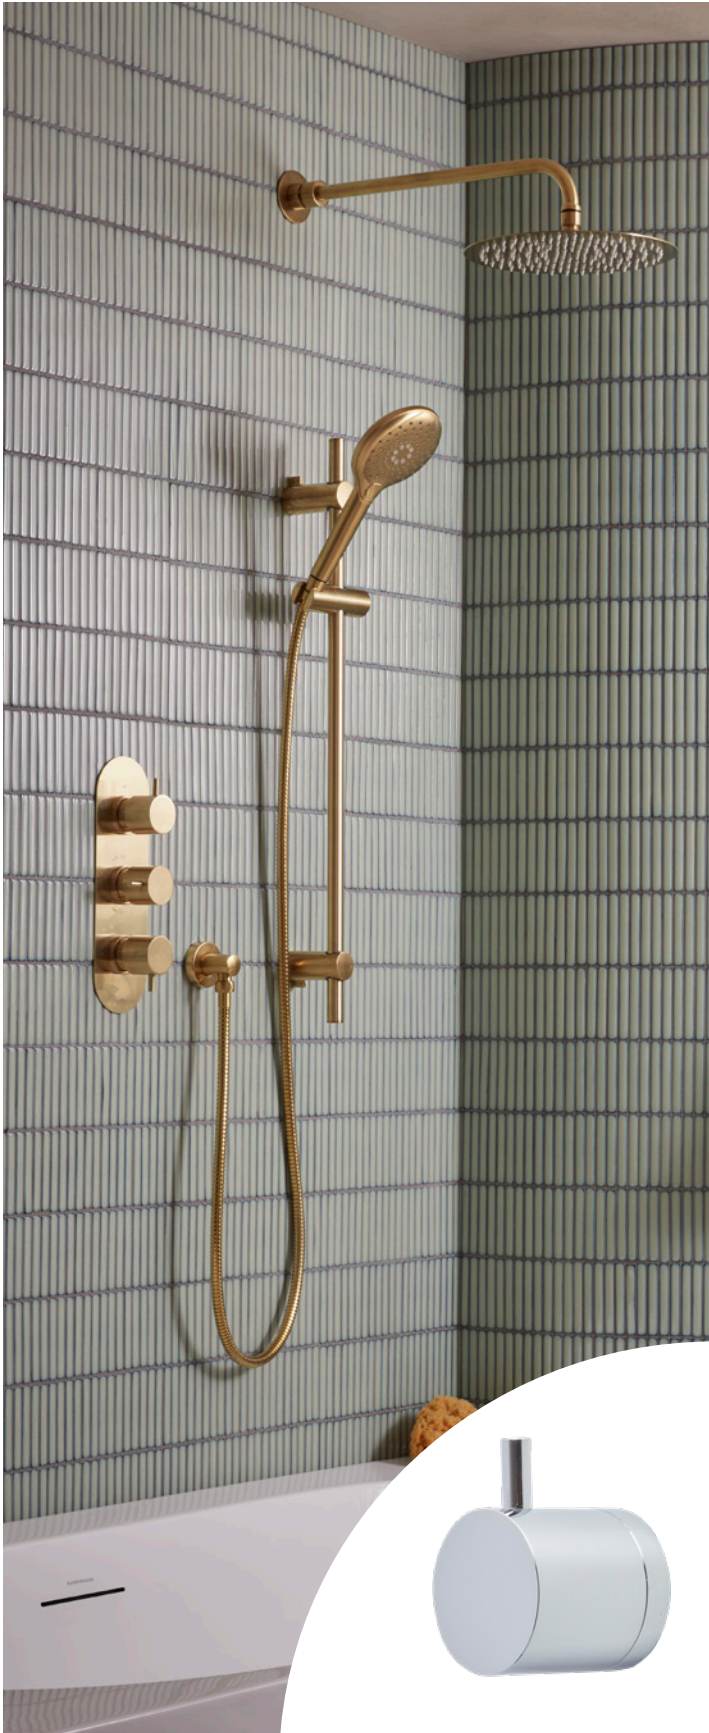

Unity dual function shower system with handset, holder & ceiling mounted overhead shower

SVSET192	Chrome	£510.00
SVSET193	Black	£615.00
SVSET194	Brushed Brass	£915.00

Separate flow and temperature controls
 250mm stainless steel overhead shower
 Single function slim handset
 Anti-Scald thermostatic control for safe showering
 Min pressure 0.5bar

DUAL FUNCTION
 Concealed shower systems

Concealed shower solutions

UNITY SHOWERS

PVD
PVD hardwearing
& scratch resistant
coating. Brushed
brass finish only

ECO+
Compatible with
optional water &
energy saving flow
regulators

GUARANTEE
including
thermostatic
cartridge

AVAILABLE IN
CHROME
BLACK
OR
BRASS

UNITY VALVE HANDLE

Unity triple function shower system with riser kit, overhead shower & smartflow bath filler

SVSET195	Chrome	£775.00
SVSET196	Black	£850.00
SVSET197	Brushed Brass	£1,240.00

Separate flow and temperature controls
 250mm stainless steel overhead shower
 120mm 3 function push button control shower handset
 Anti-Scald thermostatic control for safe showering
 Adjustable riser rail brackets to suit existing wall fixings
 Includes easy fix shower arm and elbow
 Smartflow bath overflow filler
 Min pressure 1.0bar