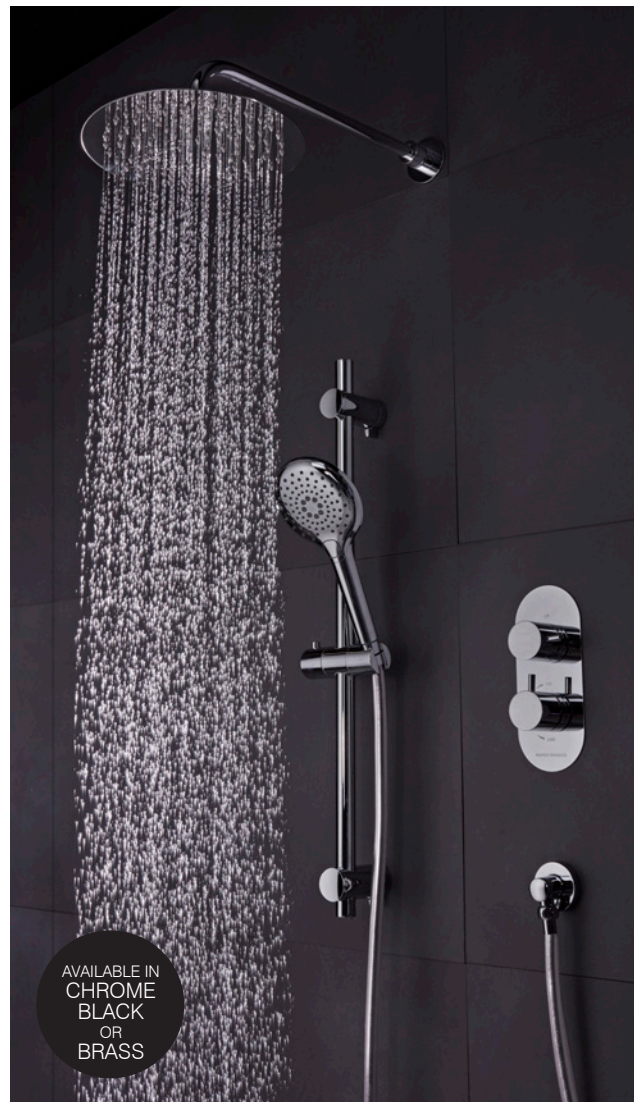

ROPER RHODES

GUARANTEE
including
thermostatic
cartridge

Making things simple

CONCEALED VALVE SHOWERS

Our concealed shower offer two or three functions with a rainfall overhead shower, an elegant shower handset and smartflow bath filler. The classic riser rail style allows you to adjust the height of your handset with ease for optimal showering. These showers are available in round or square styles.

Concealed shower solutions

UNITY SHOWERS

PVD
PVD hardwearing
& scratch resistant
coating. Brushed
brass finish only

ECO+
Compatible with
optional water &
energy saving flow
regulators

GUARANTEE
including
thermostatic
cartridge

UNITY VALVE HANDLE

AVAILABLE IN
CHROME
BLACK
OR
BRASS

Unity dual function shower system with riser kit & overhead shower

SVSET151	Chrome	£550.00
SVSET152	Black	£645.00
SVSET173	Brushed Brass	£945.00

Separate flow and temperature controls
 250mm stainless steel overhead shower
 120mm 3 function push button control shower handset
 Anti-Scald thermostatic control for safe showering
 Adjustable riser rail brackets to suit existing wall fixings
 Includes easy fix brass shower arm and elbow
 Min pressure 0.5bar

Unity dual function shower system with handset, holder & overhead shower

SVSET189	Chrome	£510.00
SVSET190	Black	£615.00
SVSET191	Brushed Brass	£915.00

Separate flow and temperature controls
 250mm stainless steel overhead shower
 Single function slim handset
 Anti-Scald thermostatic control for safe showering
 Includes easy fix brass shower arm and elbow
 Min pressure 0.5bar