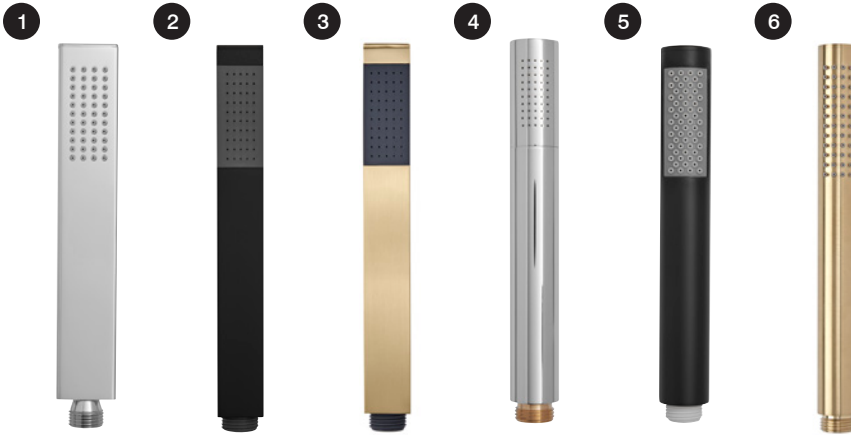

SVHEAD38 Chrome **£44.40**

**Air-Drive
round five function handset**
110mm(dia)mm
Min pressure 0.5bar

SVHEAD29 Chrome **£36.80**

Round five function handset
100mm(dia)mm
Min pressure 0.5bar

SVHEAD23 Chrome **£35.90**

Round single function handset
100mm(dia)mm
Min pressure 0.2bar

SVHEAD24 Chrome **£24.40**

**Air-Drive
square single function handset**
80 x 95mm head
Min pressure 1.0bar

SVHEAD28 Chrome **£36.80**

AVAILABLE IN
CHROME
BLACK
OR
BRASS

Unity triple function handset
120 x 120mm head
Min pressure 0.5bar

SVHEAD43 Chrome **£37.10**
SVHEAD44 Black **£43.30**
SVHEAD53 Brushed brass **£60.00**

AVAILABLE IN
CHROME
BLACK
OR
BRASS

Recite triple function handset
120 x 110mm head
Min pressure 0.5bar

SVHEAD45 Chrome **£37.10**
SVHEAD51 Black **£43.60**
SVHEAD55 Brushed brass **£60.00**

PRE-SELECTED

Unsure which shower head to pair with which riser rail? To make your decision a little easier we have also pre-selected a number of shower handsets and rails into shower kits see p63 for details