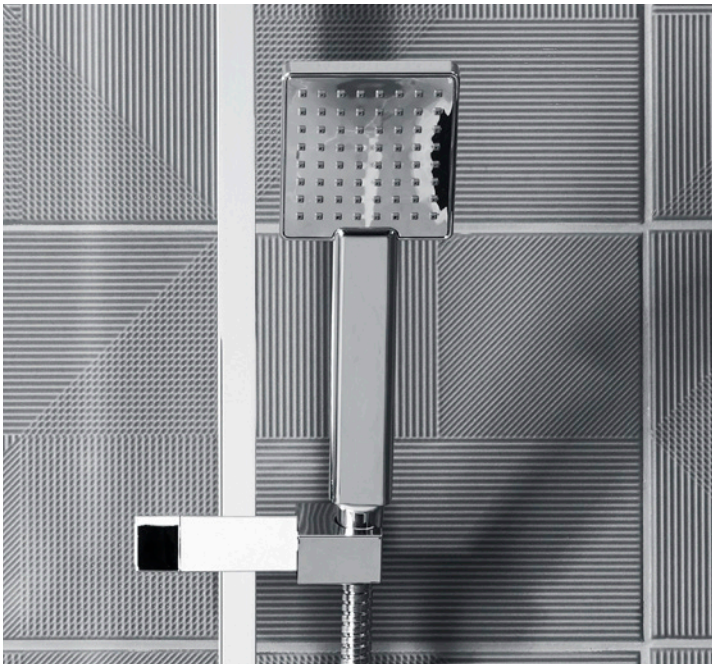

ROPER RHODES

10
YEAR

GUARANTEE
including
thermostatic
cartridge

Making things simple

BAR SHOWER SYSTEMS

Our bar shower systems allow for quick and easy installation with minimal disruption to the bathroom as they do not need to be recessed into a wall. Our selection of modern bar shower systems offer form and function, all in one easy to fit and control unit. Available in smooth, round or sleek square designs.

Shower solutions

UNITY BAR SHOWERS

PVD
PVD hardwearing
& scratch resistant
coating. Brushed
brass finish

ECO¹
Compatible with optional
water & energy saving
flow regulators

GUARANTEE
including
thermostatic
cartridge

Unity Dual Function Bar Shower System

SVSET171	Chrome	£431.00
SVSET166	Black	£515.00
SVSET168	Brushed Brass	£625.00

Cool Touch technology ensuring the valve is not hot to the touch during use
250mm stainless steel overhead shower
120mm 3 function push button control
shower handset
Anti-Scald thermostatic control for safe showering
Height adjustable riser rail
Includes bar valve compression quick fixing kit
Minimum pressure 0.5bar