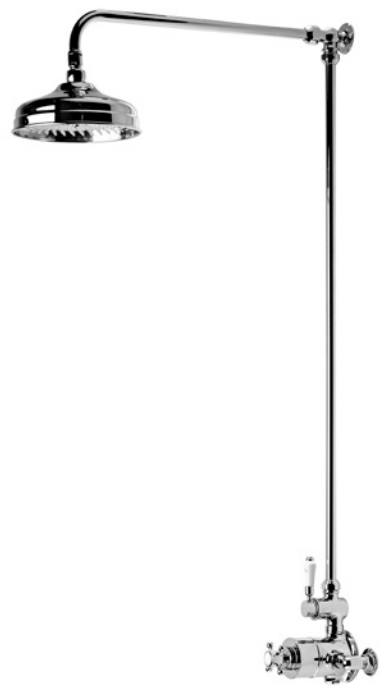

Henley single function shower system with overhead shower

SVSET51 Chrome £900.00

- Separate flow and temperature controls
- 200mm overhead shower
- Anti-Scald thermostatic control for safe showering
- Riser rail and shower arm can be cut to length to suit installation
- Includes 15mm compression fixing kit
- Min pressure 0.2bar

SURFACE MOUNTED
Shower systems