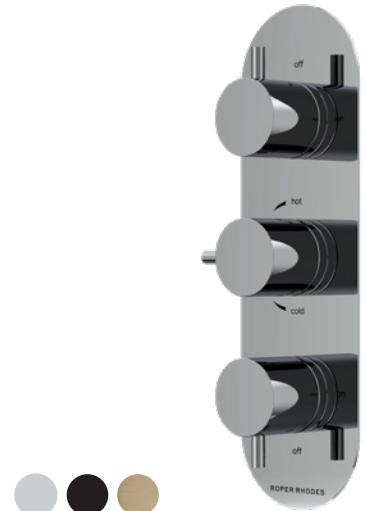

Separate flow and temperature controls
 250mm stainless steel overhead shower
 120mm 3 function push button control shower handset
 Anti-Scald thermostatic control for safe showering
 Adjustable riser rail brackets to suit existing wall fixings
 Includes easy fix shower arm and elbow
 Smartflow bath overflow filler
 Min pressure 1.0bar

TRIPLE FUNCTION
 Concealed shower system

SMARTFLOW BATH FILLER
 Use in place of a tap on your bath tub for a sleek, minimalist bath filling solution

Unity single function valve

SV3904	Chrome	£273.00
SV390403	Black	£396.00
SV390404	Brushed Brass	£610.00

Unity dual function valve

SV3906	Chrome	£306.00
SV3915	Black	£428.00
SV3919	Brushed Brass	£645.00

90(w) x 215mm(h)
 Minimum pressure 0.5bar

Unity triple function valve

SV3909	Chrome	£510.00
SV390903	Black	£635.00
SV390904	Brushed Brass	£845.00