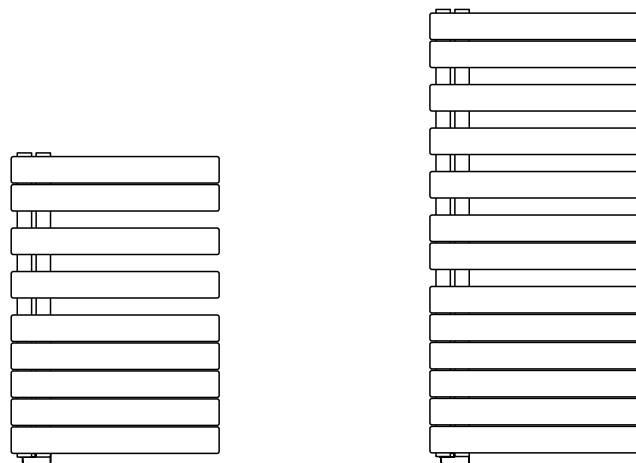

ROFER-080

ROFER-120