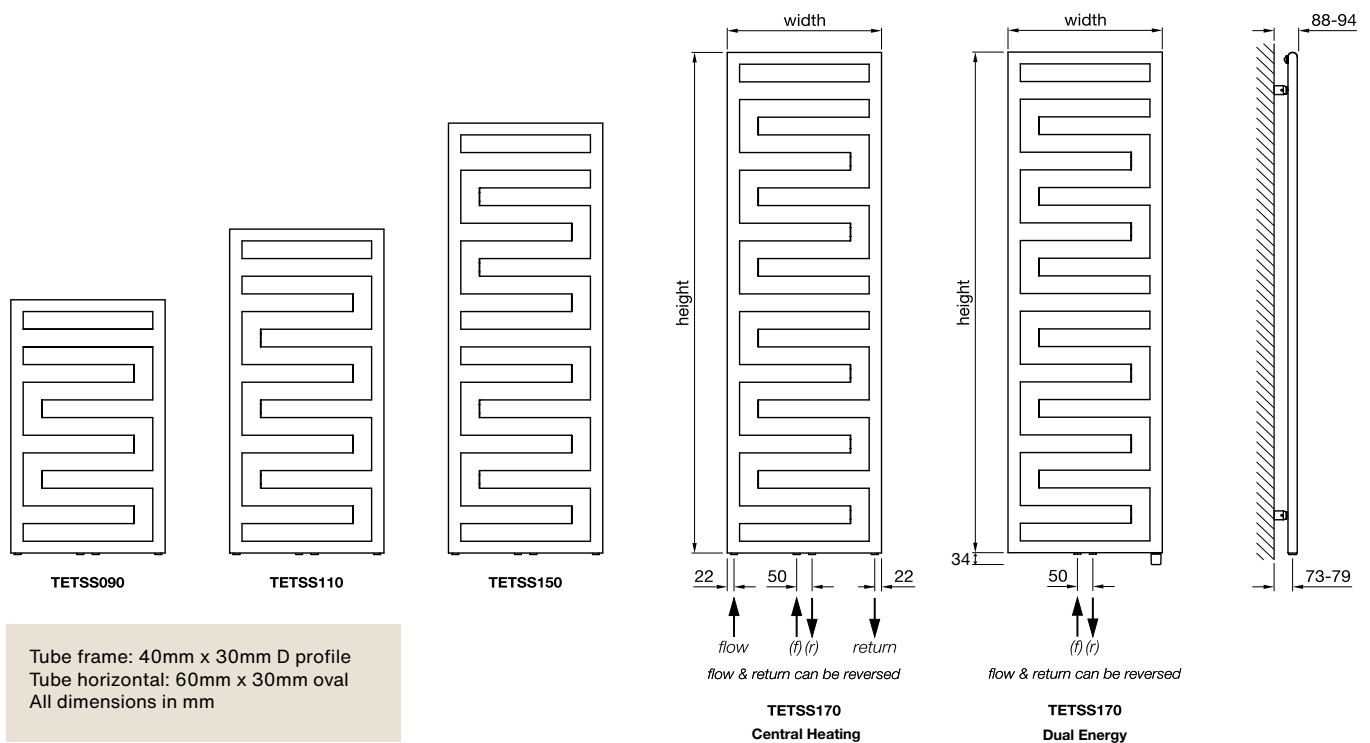

In stock items highlighted in bold below	Height (mm)	Width (mm)	Finish	Output $\Delta T=50^{\circ}\text{C}$ (watts/btu) All outputs certified to EN 442	Simple immersion heater Class I IP65 Zones 1 & 2 Electric rating (watts)	RRP (ex VAT)	RRP (inc 20% VAT)

Zehnder Tetris Dual Energy

TETSS090050MAZK	860	500	white*	351/1198	400	£438	£525.60
TETSS090060MAZK	860	600	white*	401/1368	400	£455	£546.00
TETSS110050MAZK	1100	500	white*	418/1426	400	£500	£600.00
TETSS110060MAZK	1100	600	white*	477/1628	600	£523	£627.60
TETSS150050MAZK	1460	500	white*	551/1880	600	£584	£700.80
TETSS150060MAZK	1460	600	white*	625/2133	600	£614	£736.80
TETSS170050MAZK	1700	500	white*	639/2180	600	£654	£784.80
TETSS170060MAZK	1700	600	white*	726/2477	900	£690	£828.00

*Traffic White (RAL 9016)

Colour finish: Colours from the World of Colours chart are priced at: Traffic White (RAL 9016) + 25%.
Colour finish and non-stock products delivery: 3-5 weeks.

Valve sets in colour finish are also available.
For more information see pages 142-143