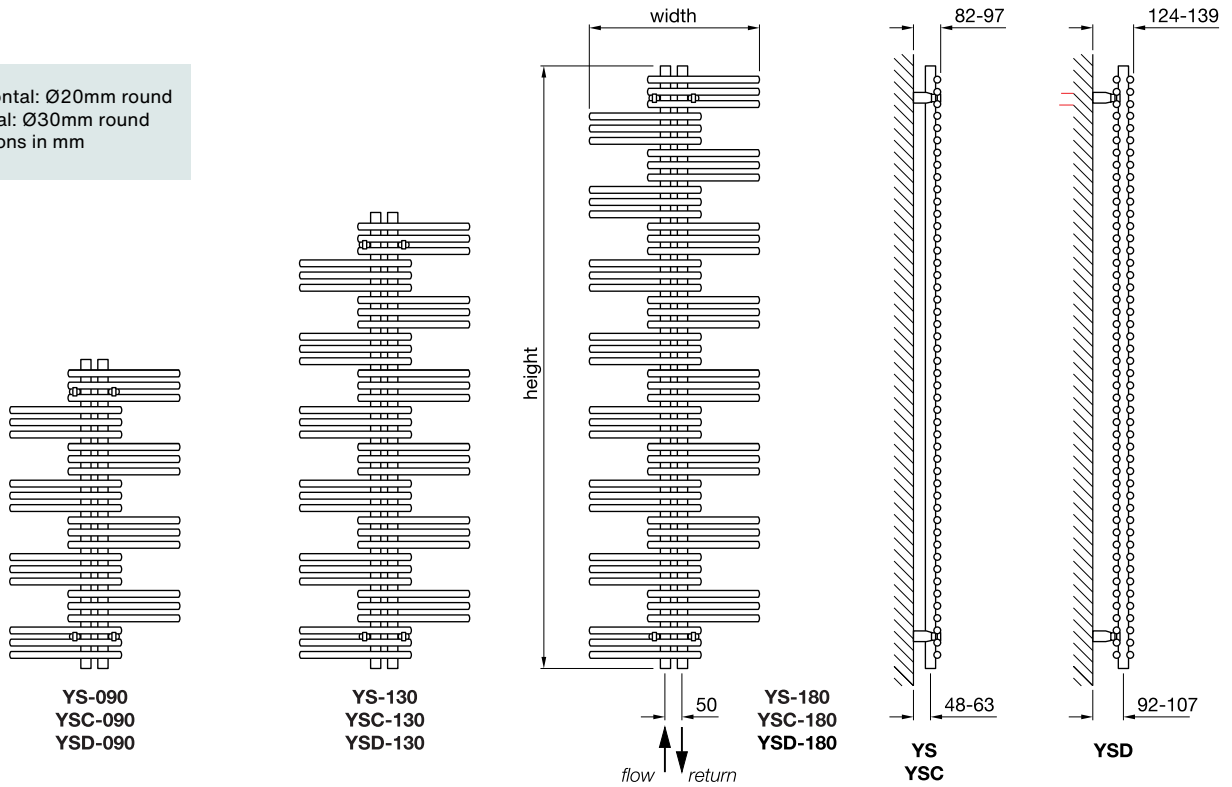

Zehnder Yucca Symm Double

YSD-090-050	908	500	white*	484/1651	300	£300	£360.00
YSD-130-050	1340	500	white*	717/2446	400	£405	£486.00
YSD-130-060	1340	600	white*	823/2808	400	£448	£537.60
YSD-130-080	1340	800	white*	1024/3494	600	£533	£639.60
YSD-180-050	1772	500	white*	926/3160	600	£513	£615.60
YSD-180-060	1772	600	white*	1063/3627	600	£569	£682.80
YSD-180-080	1772	800	white*	1322/4511	900	£683	£819.60

*Traffic White (RAL 9016)

Dual energy: Self fit (additional cost to central heating model prices). For more information please scan the QR code.

Colour finish: Colours from the World of Colours chart are priced at: Traffic White (RAL 9016) + 25%.
Colour finish and non-stock products delivery: 3-5 weeks.

Tube horizontal: $\text{Ø}20\text{mm}$ round
Tube vertical: $\text{Ø}30\text{mm}$ round
All dimensions in mm

flow & return can be reversed