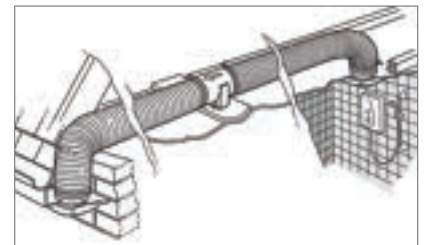

Soffit installation

Zehnder Halo Designer Shower Fan & LED Light Kit

In stock items highlighted in black	Description	Controls	Airflow I/s in FREE AIR (BS848 Pt 1)	Sound pressure level @ 3m dB(A)	Energy consumption (W)	IP Rating	RRP (ex VAT)	RRP (inc 20% VAT)
ZHC115ETSKA	125mm Halo timer ceiling fan shower kit and LED light	Single speed, 230V. Operation by light/remote switch. Adjustable timer (2-30mins and factory set at 15 mins). Kit includes 125mm induct fan, internal grille with low voltage 12V light and transformer, 90° bend, 3 metres of flexiduct, 4 fixing clips, ceiling grill and fixing screws. White & Chrome bezels provided.	56	31	Fan 20W, 12V lamp rated at 6W	IPX4 Zones 1 & 2	£169	£202.80

Length of ductwork should not exceed the length of the ducting supplied. Recommended for discharge through an external wall or soffit, **but not** the roof.