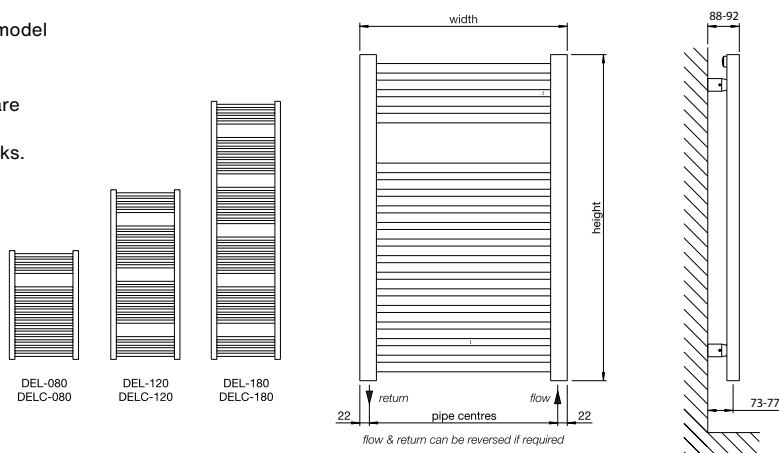

*Traffic White (RAL 9016)

Dual energy: Self fit (additional cost to central heating model prices). For more information please scan the QR code.

Colour finish: Colours from the World of Colours chart are priced at: Traffic White (RAL 9016) + 25%.
Colour finish and non-stock products delivery: 3-5 weeks.

Tube horizontal: $\varnothing 23\text{mm}$ round
Tube vertical: 30mm x 40mm D profile
All dimensions in mm