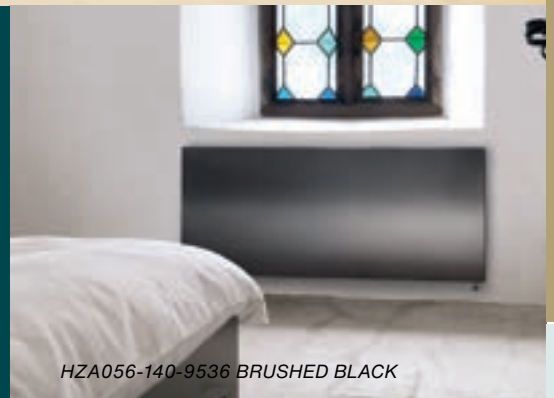

HZA056-140-9536 BRUSHED BLACK

For pipes from wall Zehnder recommends VALVE-SET-10 for horizontal models. It is available in a complementary brass or copper finish, see page 140.

Valve sets in colour finish are also available. For more information see pages 142-143