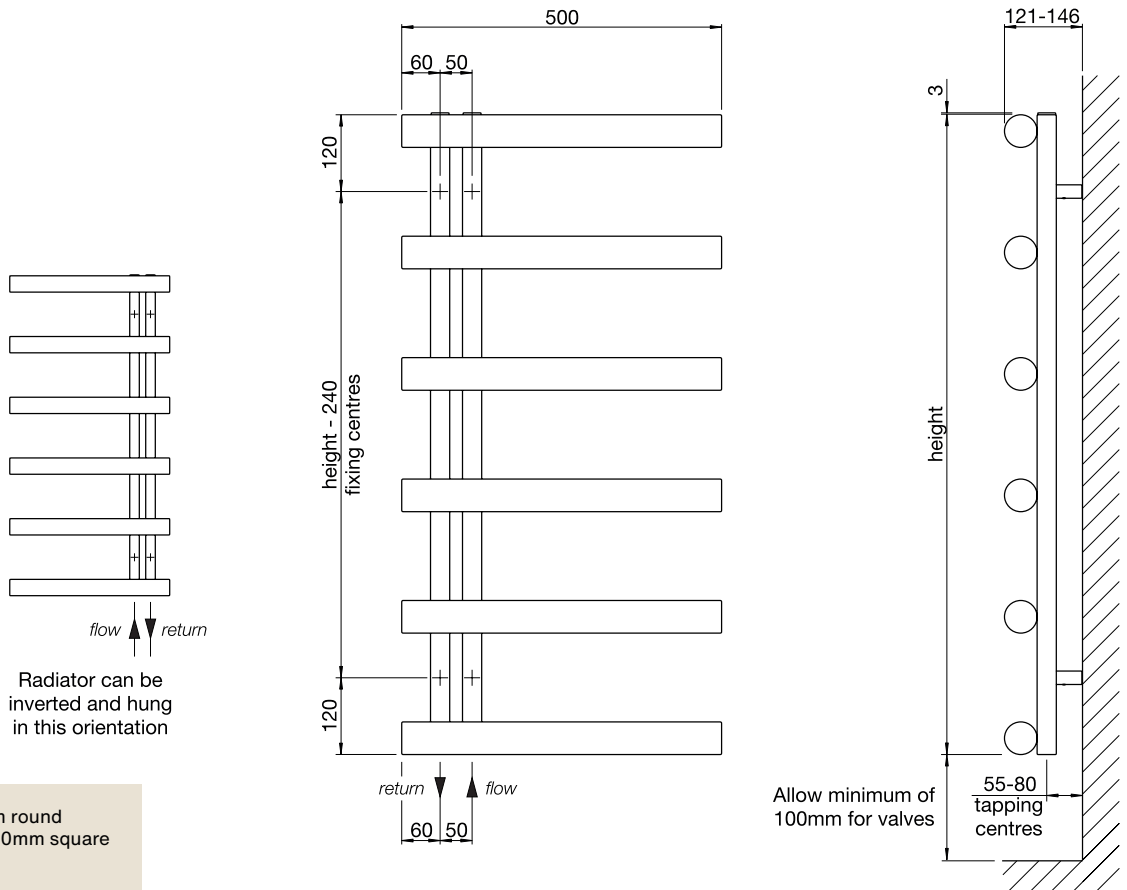

*PVD finishes

Colour finish: Colour finish and non-stock products delivery: 4-6 weeks.

Dual energy: Self fit (additional cost to central heating model prices). For more information please scan the QR code.

Rail can be installed with the tubes to the right or the left

Radiator can be inverted and hung in this orientation

Tube horizontal: $\varnothing 50$ mm round
Tube vertical: 30mm x 30mm square
All dimensions in mm