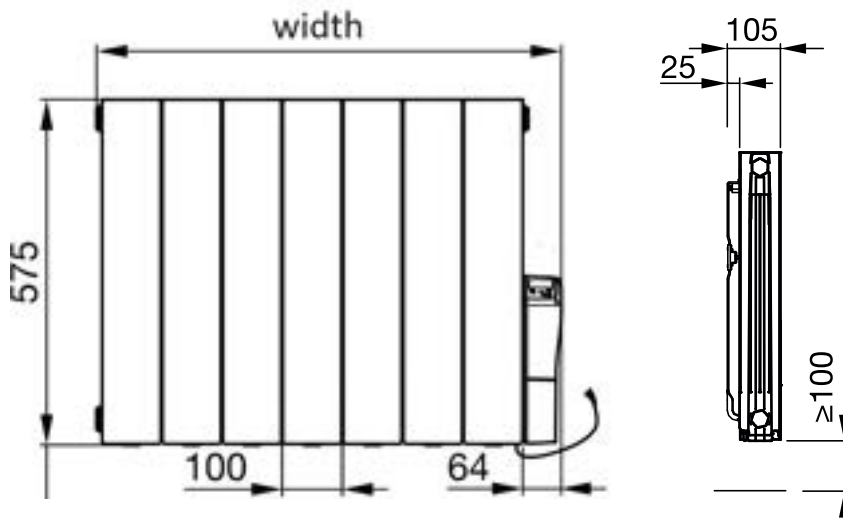

Zehnder Alura

In stock items highlighted in bold below	Height (mm)	Width (mm)	Number of sections	Finish	With factory fitted controls, IP34 Zone 1 Bath, Zone 2 Shower, Class II Electric Rating (watts)	RRP (ex VAT)	RRP (inc 20% VAT)

⚡ Zehnder Alura

ALE-050-036/F	575	377	3	white*	500	£404	£484.80
ALE-075-046/F	575	477	4	white*	750	£440	£528.00
ALE-100-056/F	575	577	5	white*	1000	£496	£595.20
ALE-125-076/F	575	777	7	white*	1250	£581	£697.20
ALE-150-086/F	575	877	8	white*	1500	£644	£772.80
ALE-200-116/F	575	1177	11	white*	2000	£791	£949.20

*Pure White (RAL 9010) Colour finishes are not available.

Temperature controller: Backlit LCD digital display screen gives complete control. Temperature can be adjusted in 0.5°C increments. 3 pre-set programmes and 5 mode settings. Open window detection system and parental lock. 7 day programmable function.

Open Window detection

The Integral control unit recognises if a window has been opened for an extended period and switches the radiator off. Once the window is closed, the radiator returns to normal operation.

- Temperature changes are quickly recognised via the external temperature sensor
- The integral thermostat proactively reacts to sensor information; delivering the perfect indoor climate
- Intuitive radiator which automatically switches off if a window is open for an extended period
- An intelligent heating solution which lowers costs and energy consumption

100mm x 80mm extruded sections
All dimensions in mm