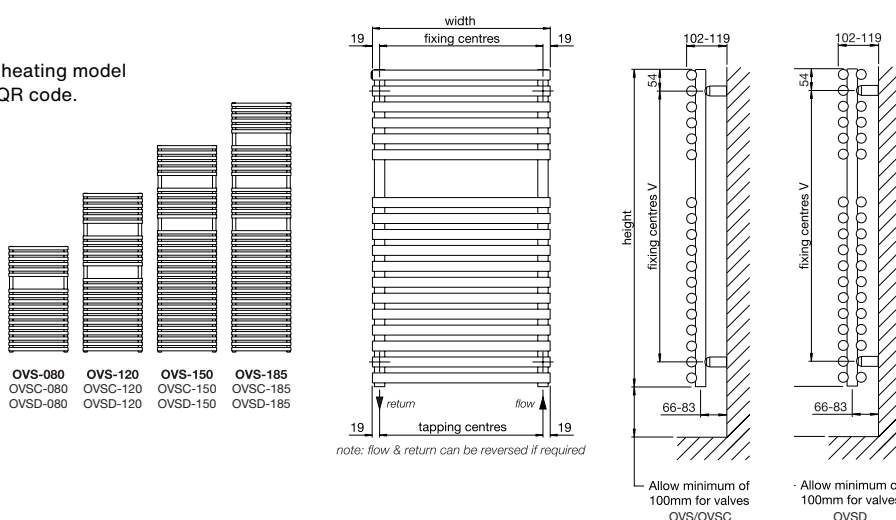

Zehnder Ovida - Double layer horizontal tubes

OVSD-080-045	796	446	white*	509/1737	300	£284	£340.80
OVSD-080-050	796	496	white*	566/1931	400	£300	£360.00
OVSD-080-060	796	596	white*	681/2324	400	£331	£397.20
OVSD-080-075	796	746	white*	853/2910	600	£377	£452.40
OVSD-120-045	1196	446	white*	745/2542	400	£358	£429.60
OVSD-120-050	1196	496	white*	829/2829	400	£380	£456.00
OVSD-120-060	1196	596	white*	996/3398	600	£426	£511.20
OVSD-120-075	1196	746	white*	1248/4258	600	£494	£592.80
OVSD-150-045	1556	446	white*	954/3255	600	£438	£525.60
OVSD-150-050	1556	496	white*	1061/3620	600	£470	£564.00
OVSD-150-060	1556	596	white*	1276/4354	900	£530	£636.00
OVSD-185-050	1876	496	white*	1264/4313	900	£529	£634.80
OVSD-185-060	1876	596	white*	1522/5193	900	£603	£723.60

*Traffic White (RAL 9016)

Dual energy: Self fit (additional cost to central heating model prices). For more information please scan the QR code.

Colour finish: Colours from the World of Colours chart are priced at: Traffic White (RAL 9016) + 25%.
Colour finish and non-stock products delivery: 3-5 weeks.