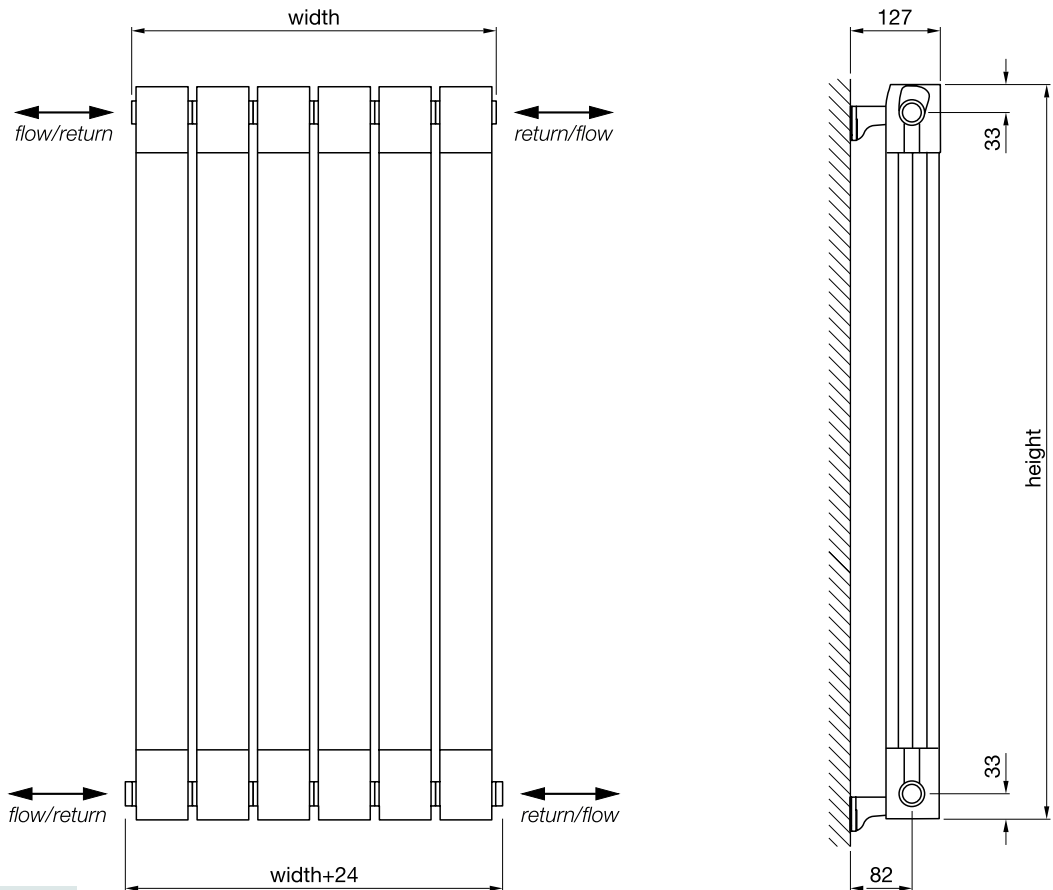

Zehnder Aluminium Garda S90

*Pure White (RAL 9010). Colour finishes are not available. Width excludes air vent and bushes (Additional 24mm)

The Aluminium Garda S90 is a high output, low water content, extruded aluminium radiator, sectional in manufacture, supplied with a bracket pack comprised of wall fixing brackets, plugs, bushes and an air vent. Joining nipples, gaskets and an assembly tool must be purchased separately.

Accessories		RRP (ex VAT)	RRP (inc 20% VAT)
A32/1	Gasket for nipples, plugs and adaptors for Aluminium Garda S90	£1.90	£2.28
A33/1	1 inch steel joining nipple for Aluminium Garda S90	£4.00	£4.80
A82	Installation bush and bracket pack for Aluminium Garda S90	£35	£42.00
A36/4	Towel rail for 4 section Aluminium Garda S90. White RAL 9010	£82	£98.40
A36/5	Towel rail for 5 section Aluminium Garda S90. White RAL 9010	£96	£115.20
A36/6	Towel rail for 6 section Aluminium Blitz Super and Aluminium Garda S90. White RAL 9010	£105	£126.00

80mm x 90mm extruded sections
All dimensions in mm