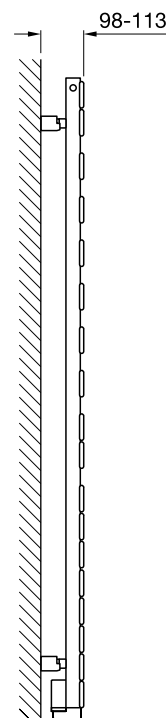

Tube horizontal: 70mm x 11mm tubes
Tube vertical: Ø38mm tubes
All dimensions in mm