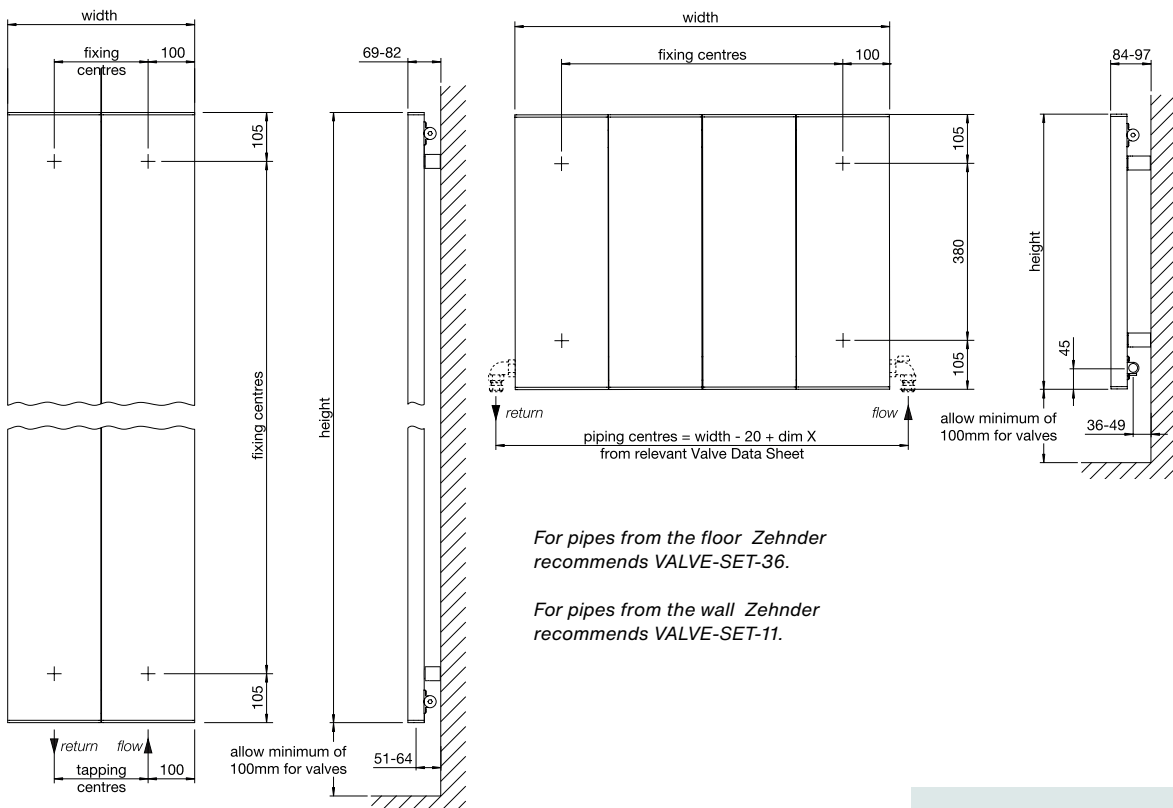

For pipes from the floor Zehnder recommends VALVE-SET-36.

For pipes from the wall Zehnder recommends VALVE-SET-11.

200mm x 34mm extruded sections
All dimensions in mm