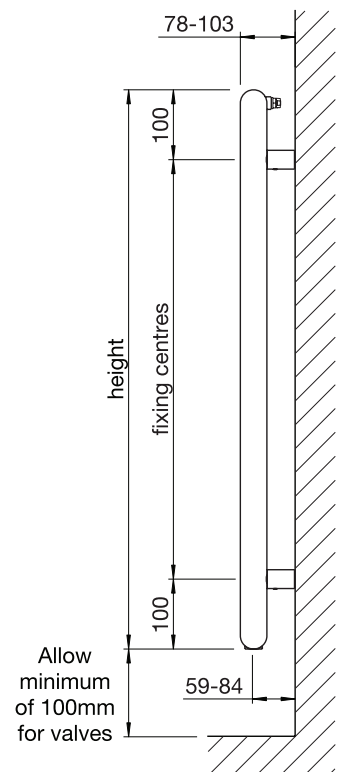

For PVD finishes Zehnder recommends VALVE SET-35. For more information see page 139

For stainless steel mirror finishes Zehnder recommends VALVE-SET-27. For more information see page 139.

Tube frame: $\text{Ø}38\text{mm}$ round
 Tube horizontal: $\text{Ø}32\text{mm}$ round
 All dimensions in mm