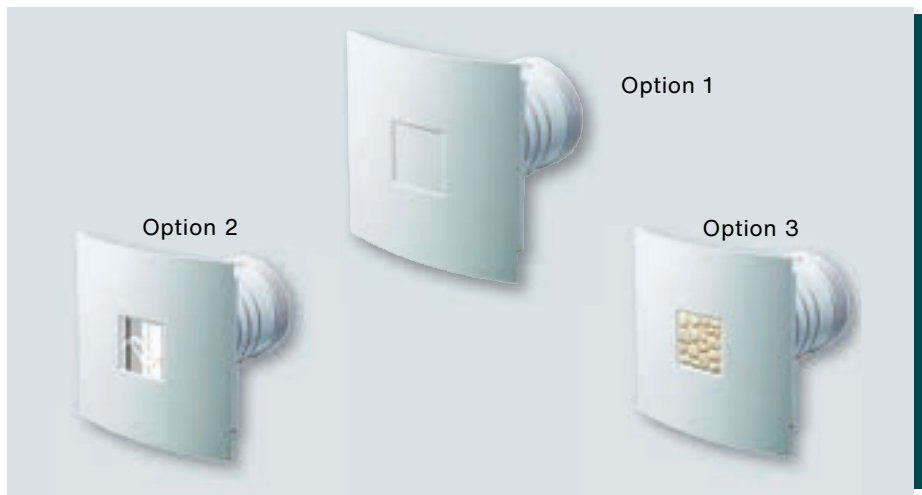

Zehnder Silent Fan - Front Fascia Options