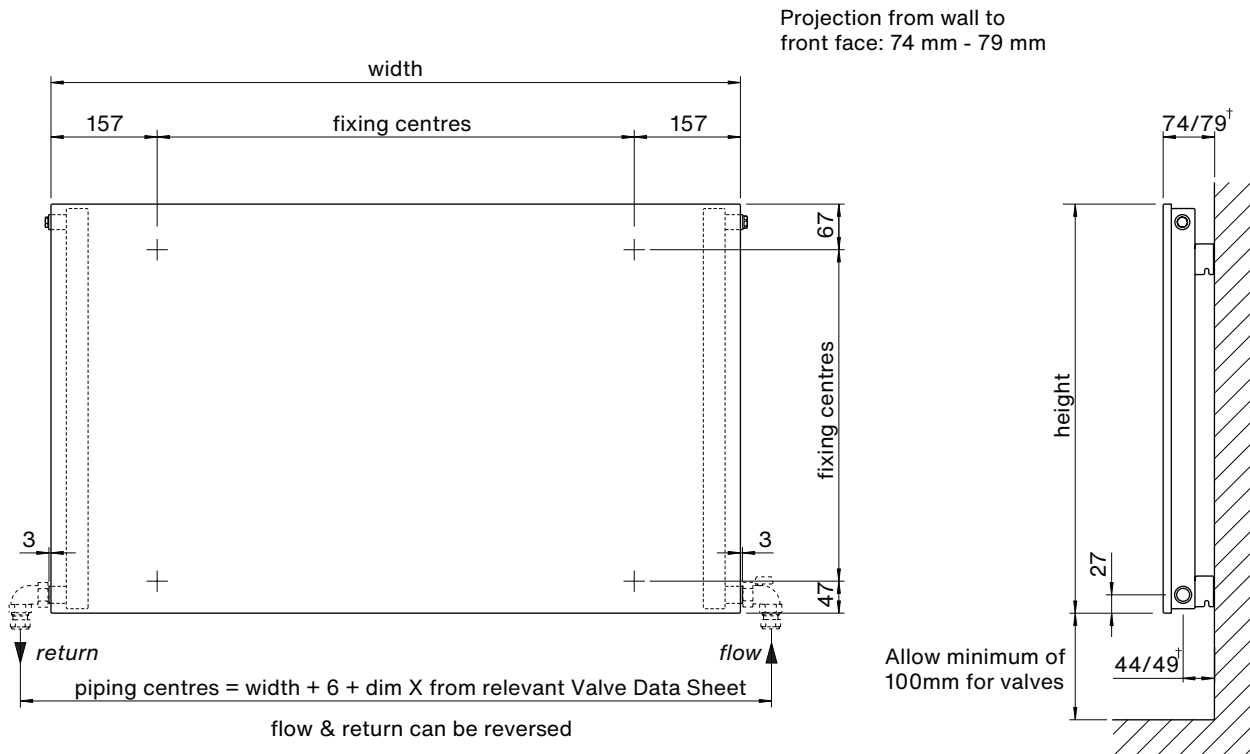

*Traffic White (RAL 9016)

Colour finish: Colours from the World of Colours chart are priced at: Traffic White (RAL 9016) + 25%.
Colour finish and non-stock products delivery: 3-5 weeks.

Tube vertical: 32mm x 37mm rectangular
Tube horizontal: 70mm x 8mm flat
Panel: 1.2mm thickness
All dimensions in mm