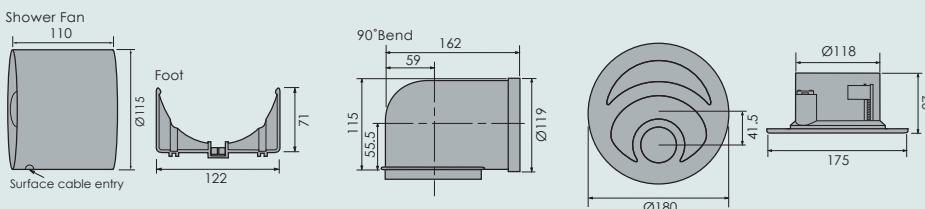

Zehnder Silent Shower Fan Kit

In stock items highlighted in black	Description	Controls	Airflow I/s in FREE AIR (BS848 Pt 1)	Sound pressure level @ 3m dB(A)	Energy Consumption (W)	IP Rating	RRP (ex VAT)	RRP (inc 20% VAT)
ZSR100TSKA	Silent Timer Shower Kit	Single speed, 230V. Operation by light/remote switch. Adjustable timer. Kit includes induct fan, 90° end, 3 metres of flexiduct, 4 fixing clips, ceiling grills and fixing screws. Provided with white bevel.	15	24	16	IPX4 Zones 1 & 2	£91	£109.20
ZSR100ETSKA	Silent Timer Shower Kit & Light	Single speed, 230V. Operation by light/remote switch. Adjustable timer. Kit includes induct fan, 12V light unit, light transformer, 90° bend, 3 metres of flexiduct, 4 fixing clips, ceiling grille and fixing screws. Provided with white & chrome bevels.	15	24	Fan 16W, 12V lamp rated at 6W	IPX4 Zones 1 & 2	£159	£190.80

Length of ductwork should not exceed the length of the ducting supplied. Recommended for discharge through an external wall or soffit, **but not** the roof.

Zehnder Halo Designer Shower Fan & LED Light Kit

In stock items highlighted in black	Description	Controls	Airflow I/s in FREE AIR (BS848 Pt 1)	Sound pressure level @ 3m dB(A)	Energy consumption (W)	IP Rating	RRP (ex VAT)	RRP (inc 20% VAT)
ZHC115ETSKA	125mm Halo timer ceiling fan shower kit and LED light	Single speed, 230V. Operation by light/remote switch. Adjustable timer (2-30mins and factory set at 15 mins). Kit includes 125mm induct fan, internal grille with low voltage 12V light and transformer, 90° bend, 3 metres of flexiduct, 4 fixing clips, ceiling grill and fixing screws. White & Chrome bezels provided.	56	31	Fan 20W, 12V lamp rated at 6W	IPX4 Zones 1 & 2	£169	£202.80