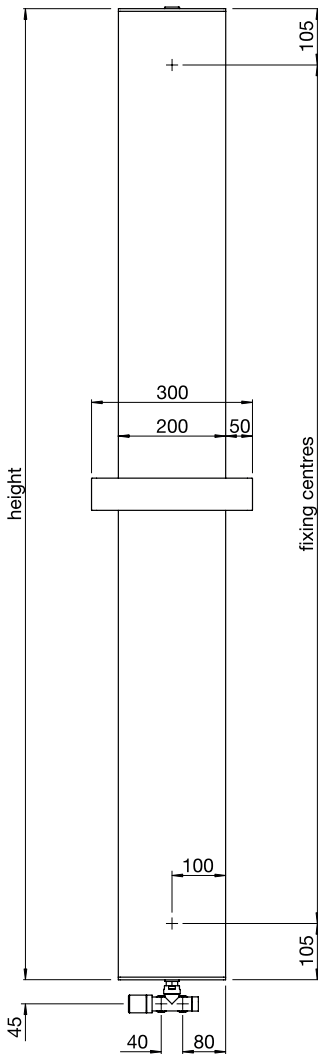

Zehnder Svelte

In stock items highlighted in bold below	Height (mm)	Width (mm)	Finish	Output $\Delta T=50^{\circ}\text{C}$ (watts/btu) All outputs certified to EN 442	RRP (ex VAT)	RRP (inc 20% VAT)

Zehnder Svelte

SVA-151-030	1510	300	white*	361/1232	£864	£1,036.80
SVA-189-030	1890	300	white*	430/1467	£903	£1,083.60
SVA-151-030-0336	1510	300	volcanic	361/1232	£864	£1,036.80
SVA-189-030-0336	1890	300	volcanic	430/1467	£903	£1,083.60
SVA-151-030-0371	1510	300	aluminium	361/1232	£1,080	£1,296.00
SVA-189-030-0371	1890	300	aluminium	430/1467	£1,129	£1,354.80
SVA-151-030-SAP10020	1510	300	champagne	361/1232	£1,080	£1,296.00
SVA-189-030-SAP10020	1890	300	champagne	430/1467	£1,129	£1,354.80
SVA-151-030-SW208F	1510	300	marron	361/1232	£1,080	£1,296.00
SVA-189-030-SW208F	1890	300	marRon	430/1467	£1,129	£1,354.80
SVA-151-030-M3000L	1510	300	nickel look	361/1232	£1,080	£1,296.00
SVA-189-030-M3000L	1890	300	nickel look	430/1467	£1,129	£1,354.80
SVA-151-030-SBP9010	1510	300	white sable	361/1232	£1,080	£1,296.00
SVA-189-030-SBP9010	1890	300	white sable	430/1467	£1,129	£1,354.80

*Traffic White (RAL 9016)

Please note: when ordering, please specify whether you require pipe connections to the wall or the floor.

straight or angled valves are supplied with this radiator (see separate sheet for fitting instructions)

please note: the internal tube will rattle when the radiator is unpacked. This is normal and will not happen once the radiator is installed.