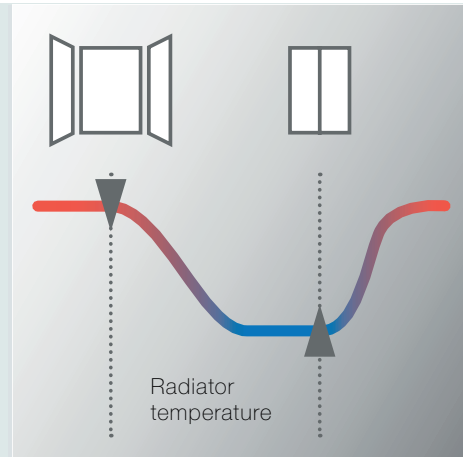

Zehnder Alura

In stock items highlighted in bold below	Height (mm)	Width (mm)	Number of sections	Finish	With factory fitted controls, IP34 Zone 1 Bath, Zone 2 Shower, Class II Electric Rating (watts)	RRP (ex VAT)	RRP (inc 20% VAT)

⚡ Zehnder Alura

ALE-050-036/F	575	377	3	white*	500	£404	£484.80
ALE-075-046/F	575	477	4	white*	750	£440	£528.00
ALE-100-056/F	575	577	5	white*	1000	£496	£595.20
ALE-125-076/F	575	777	7	white*	1250	£581	£697.20
ALE-150-086/F	575	877	8	white*	1500	£644	£772.80
ALE-200-116/F	575	1177	11	white*	2000	£791	£949.20

*Pure White (RAL 9010) Colour finishes are not available.

Temperature controller: Backlit LCD digital display screen gives complete control. Temperature can be adjusted in 0.5°C increments. 3 pre-set programmes and 5 mode settings. Open window detection system and parental lock. 7 day programmable function.

Open Window detection

The Integral control unit recognises if a window has been opened for an extended period and switches the radiator off. Once the window is closed, the radiator returns to normal operation.

- Temperature changes are quickly recognised via the external temperature sensor
- The integral thermostat proactively reacts to sensor information; delivering the perfect indoor climate
- Intuitive radiator which automatically switches off if a window is open for an extended period
- An intelligent heating solution which lowers costs and energy consumption

100mm x 80mm extruded sections
All dimensions in mm