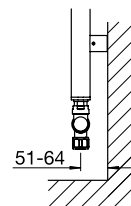

straight valve (to floor)

200mm x 34mm extruded sections
All dimensions in mm