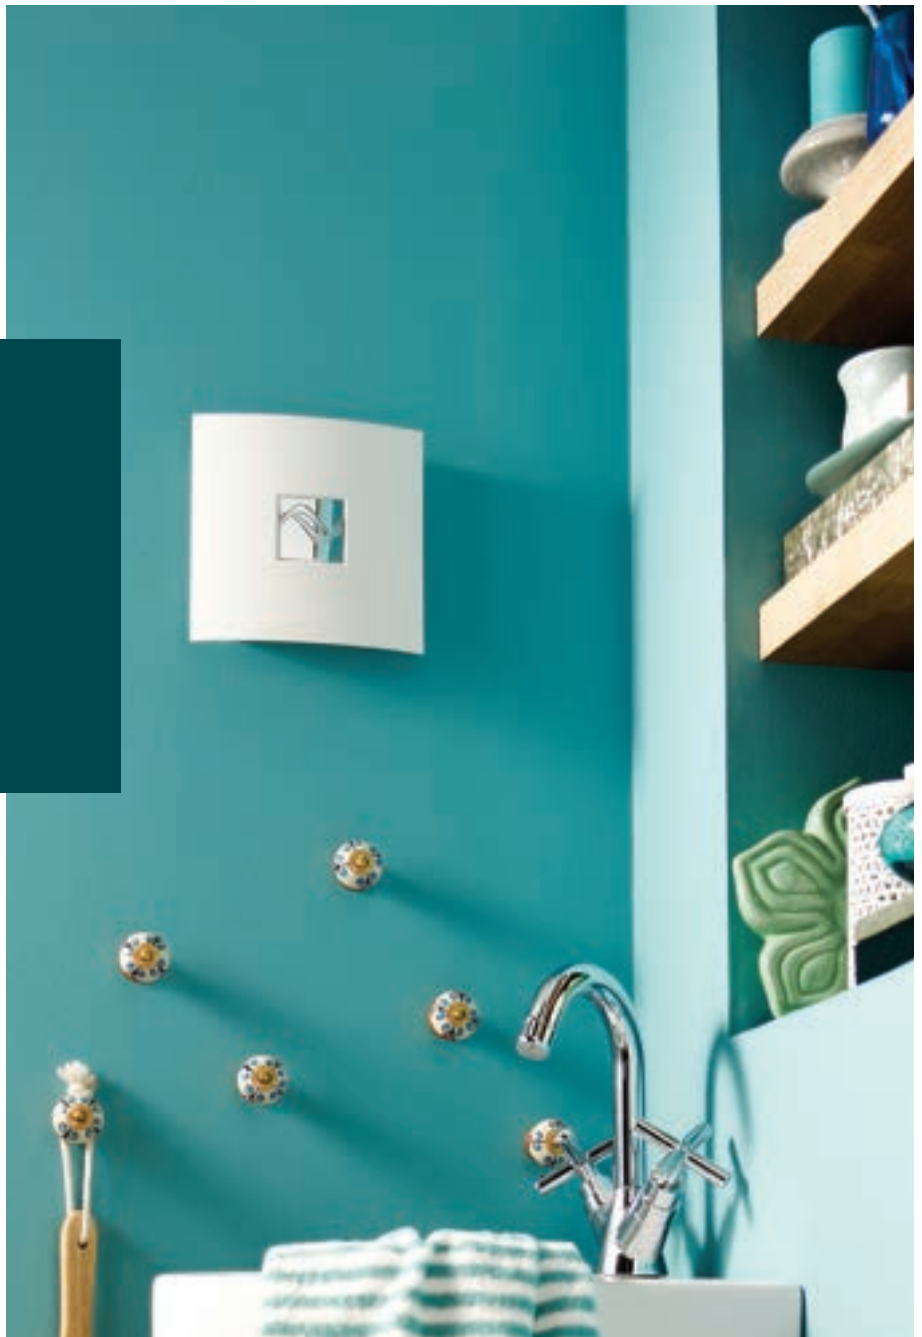

Stocked items

The range of Silent Fans offer “whisper-quiet” operation – typically a minimum of 70% less noise than standard fans. This range has been developed in response to customers who want high performance ventilation without nuisance noise.

ZSR100 FASCIA OPTION 2