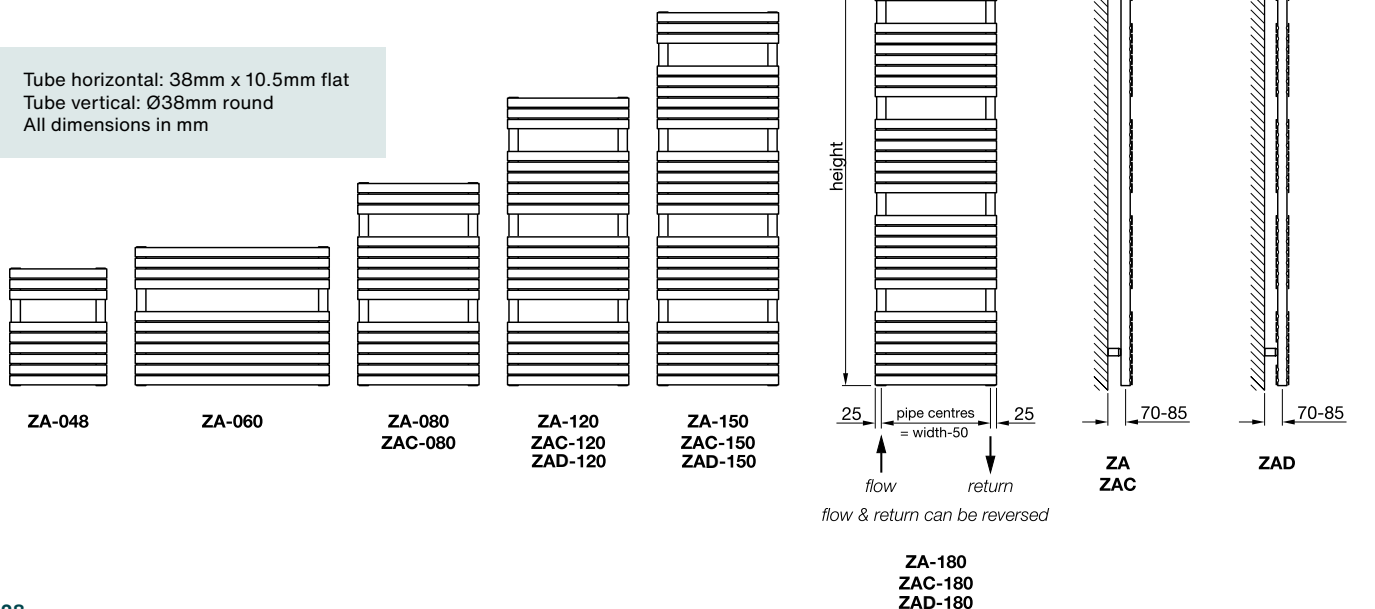

Tube horizontal: 38mm x 10.5mm flat
Tube vertical: $\varnothing 38\text{mm}$ round
All dimensions in mm

Stocked items

With its single or double tube options, the unique Ax Spa can meet all bathroom-heating requirements. It is also available as an oil-filled electric radiator. Perfect for narrow spaces, and the hidden brackets allow maximum space for towels.