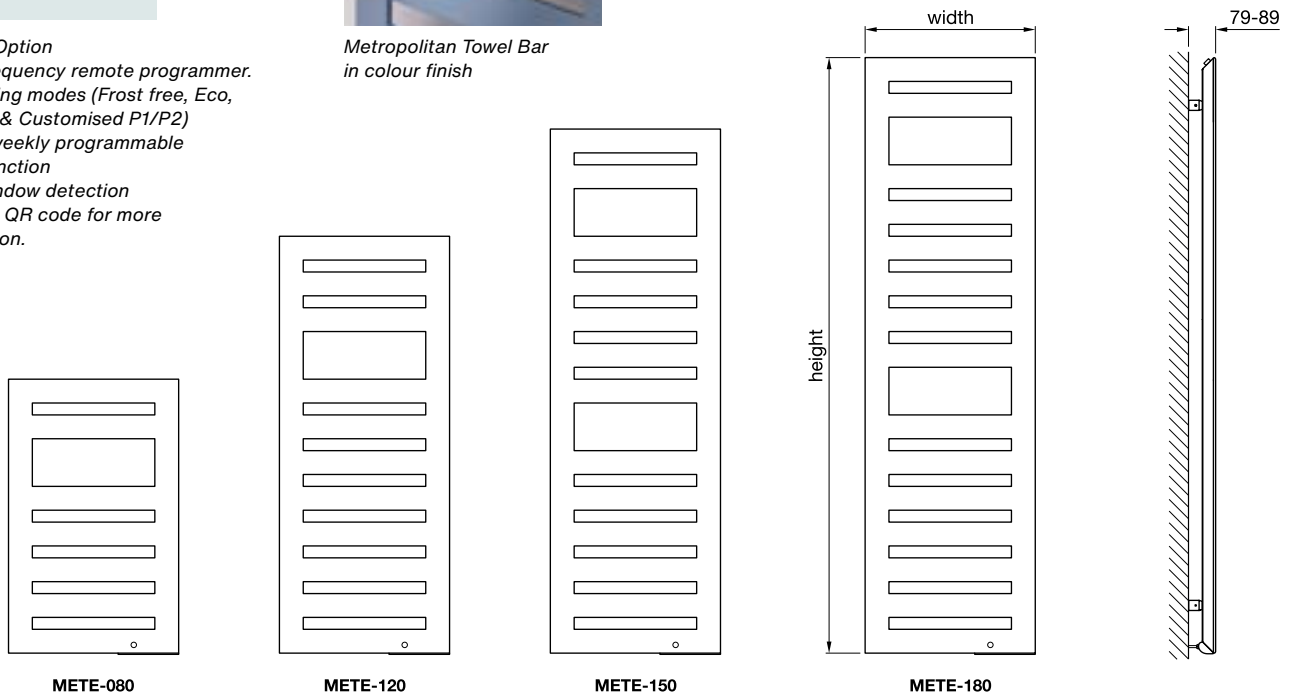

Metropolitan Towel Bar in colour finish

Tube frame: 70mm x 39mm triangular
Horizontal tubes: 70mm x 8mm flat
All dimensions in mm

Stocked items

METE-150-050/GF CEMENT GREY 7233

The Metropolitan Spa Electric transforms any interior. With its generous cut-outs, this alternative version of the Metropolitan offers ample space for towels, adding practicality and convenience to bathrooms and kitchens. Innovative hybrid welding technology guarantees maximum quality and high-end design.