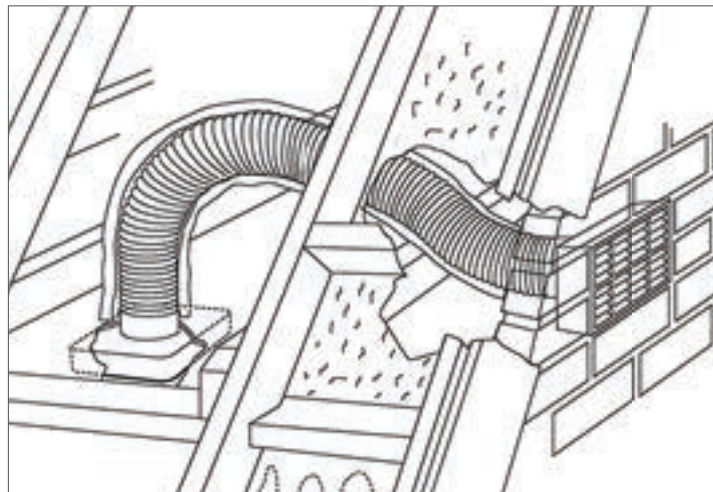

Standard ceiling installation