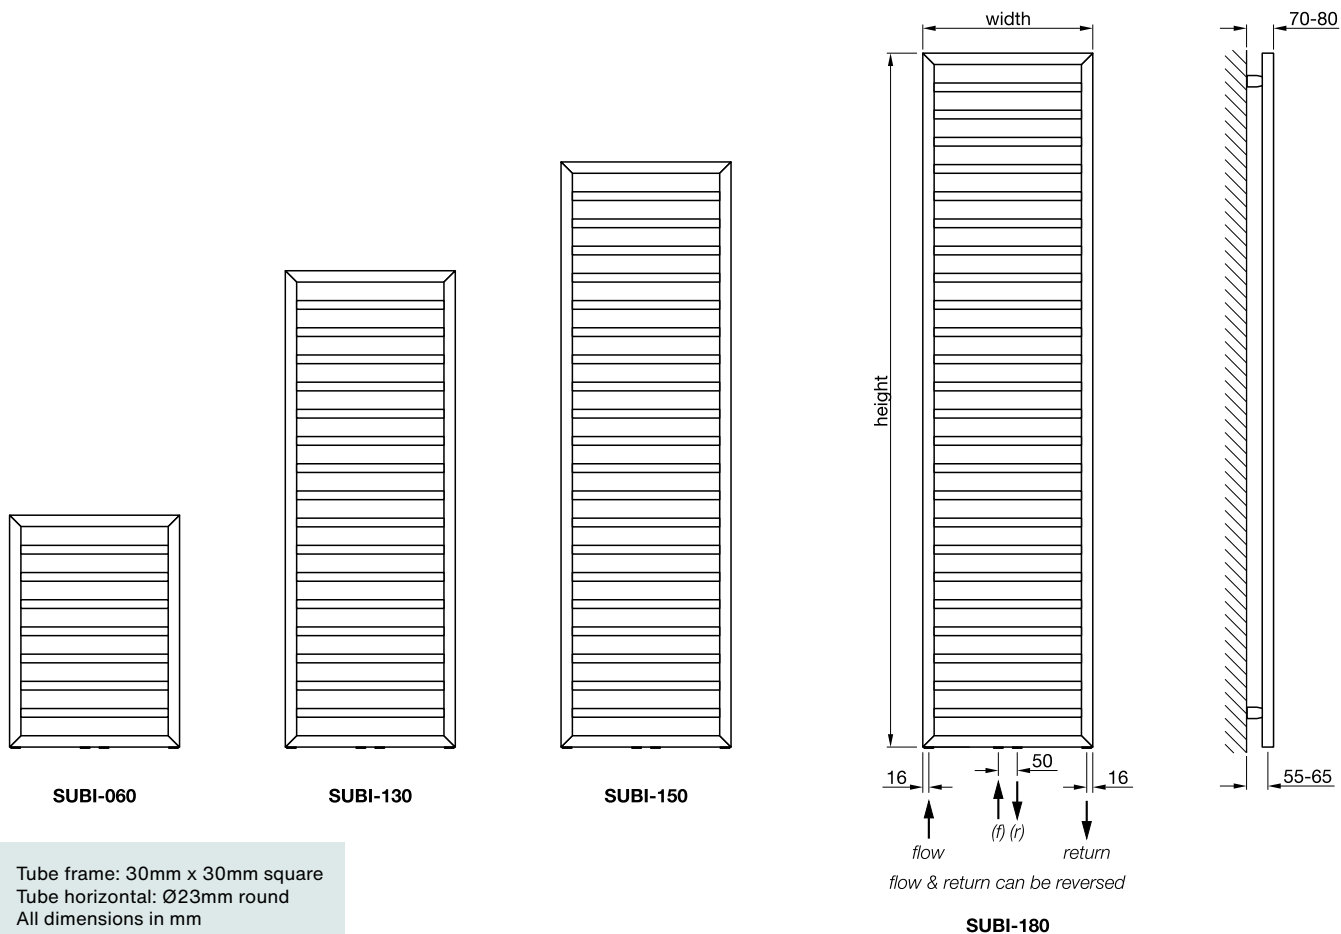

Zehnder Subway Stainless Steel

In stock items highlighted in bold below	Height (mm)	Width (mm)	Finish	Output $\Delta T=50^{\circ}\text{C}$ (watts/btu) All outputs certified to EN 442	Dual Fuel Immersion Rating (watts)	RRP (ex VAT)	RRP (inc 20% VAT)

Zehnder Subway Stainless Steel

SUBI-060-045	613	450	stainless steel brushed	221/754	n/a	£585	£702.00
SUBI-130-045	1261	450	stainless steel brushed	370/1262	200	£819	£982.80
SUBI-130-060	1261	600	stainless steel brushed	447/1525	300	£908	£1,089.60
SUBI-150-045	1549	450	stainless steel brushed	445/1518	300	£965	£1,158.00
SUBI-150-060	1549	600	stainless steel brushed	538/1836	300	£1,073	£1,287.60
SUBI-180-045	1837	450	stainless steel brushed	523/1784	300	£1,080	£1,296.00
SUBI-180-060	1837	600	stainless steel brushed	633/2160	400	£1,199	£1,438.80

Dual energy: Self fit (additional cost to central heating model prices). For more information please scan the QR code.

Accessories

Optional wall brackets: Increases space behind rail by 20mm	Finish	RRP (ex VAT)	RRP (inc 20% VAT)
952119 Zehnder Subway SUB extended bracket kit	colour	£62	£74.40