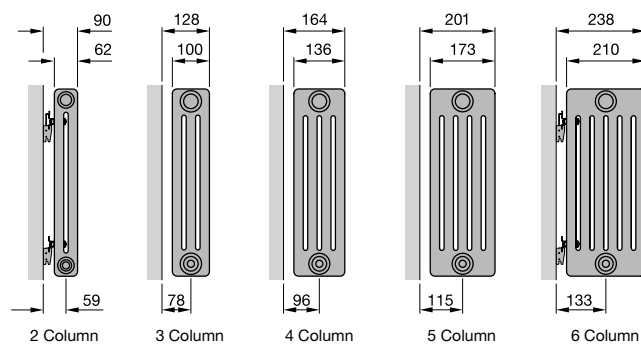

Technical Information

Please note: We only supply complete radiators. Additional sections cannot be joined to our stock range of radiators. The number of sections/width is virtually unlimited. Practicality regarding weights, handling and accessibility should be taken into consideration. Large radiators may be supplied in modules to be assembled on site. Lead times – After the designs have been confirmed, please allow 6-8 weeks for curved, angled and engineered to order.

Radiators are supplied with bottom opposite end connections as standard. For underside connections, please specify at the time of ordering.

Angled radiators: Prices on application. Please contact your Zehnder stockist or a member of our sales team for further details.

Curved radiators: Please multiply the prices for standard radiators by 2.

All data and prices per 46mm section

Formulas: Nominal overall radiator width = (No. of sections x 46mm) + 26mm

No. of sections = (Nominal overall radiator width (mm) - 26mm) divided by 46

(Manufacturing tolerance of +/- 1.5% in width, +/- 2mm in height, +/- 5mm in depth)

*1/2" air vent
Width excludes air vent
F = flow
R = return
H = height
W = width
Tube: Vertical Ø 25mm
All dimensions in mm