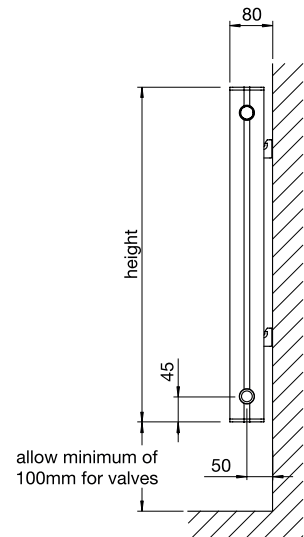

*Traffic White (RAL 9016)

Also available in a range of exclusive finishes. Please see the next page for full details.

To make the Zehnder Blok a towel radiator please add a single BLARS-033 or BLAR-033 to orders.

Please note: Additional towel rails (3 max) can be added to the 160 & 190 models. Please ensure a minimum of 315mm vertical spacing between each rail.

Accessories

Model	Finish	RRP (ex VAT)	RRP (inc 20% VAT)
BLARS-033 Zehnder Blok Rail for cloakroom. Length spans 2 elements (adds 38mm to front face)	Polished Aluminium	£180	£216.00
BLAR-033 Zehnder Blok Rail. Length spans 2 elements (adds 66mm to front face)	Polished Aluminium	£180	£216.00

note: flow & return can be reversed if required see separate sheet for instructions

160mm x 60mm extruded sections
All dimensions in mm