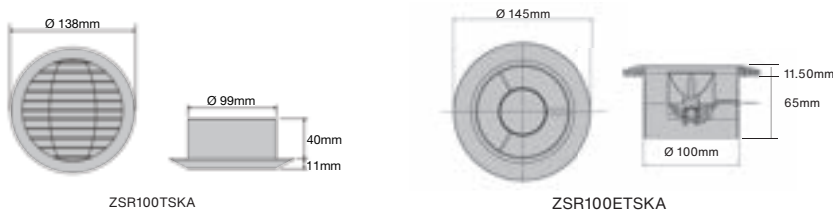

Zehnder Silent Shower Fan Kit

In stock items highlighted in black	Description	Controls	Airflow I/s in FREE AIR (BS848 Pt 1)	Sound pressure level @ 3m dB(A)	Energy Consumption (W)	IP Rating	RRP (ex VAT)	RRP (inc 20% VAT)
ZSR100TSKA	Silent Timer Shower Kit	Single speed, 230V. Operation by light/remote switch. Adjustable timer. Kit includes induct fan, 90° end, 3 metres of flexiduct, 4 fixing clips, ceiling grills and fixing screws. Provided with white bevel.	15	24	16	IPX4 Zones 1 & 2	£91	£109.20
ZSR100ETSKA	Silent Timer Shower Kit & Light	Single speed, 230V. Operation by light/remote switch. Adjustable timer. Kit includes induct fan, 12V light unit, light transformer, 90° bend, 3 metres of flexiduct, 4 fixing clips, ceiling grille and fixing screws. Provided with white & chrome bevels.	15	24	Fan 16W, 12V lamp rated at 6W	IPX4 Zones 1 & 2	£159	£190.80

Length of ductwork should not exceed the length of the ducting supplied. Recommended for discharge through an external wall or soffit, **but not** the roof.

Zehnder Silent ø100mm Induct Fans