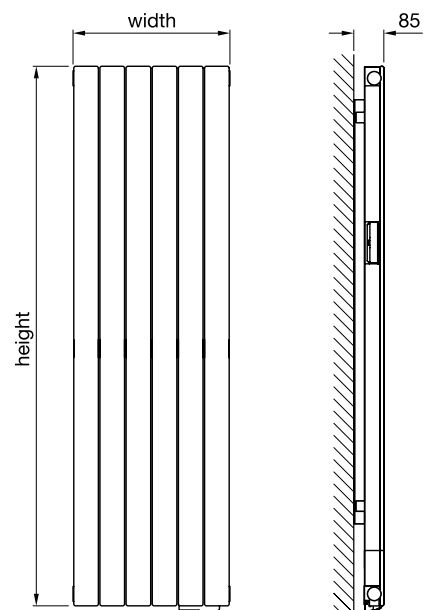

Zehnder Roda Electric

In stock items highlighted in bold below	Height (mm)	Width (mm)	Number of tubes	Finish	Radio frequency remote programmer IP34 Zone 1 Bath, Zone 2 Shower, Class II Electric rating (watts)	RRP (ex VAT)	RRP (inc 20% VAT)

⚡ Zehnder Roda Electric Vertical

ROEV150-040/GF	1517	370	5	white*	750	£950	£1,140.00
ROEV180-045/GF	1817	444	6	white*	1000	£995	£1,194.00
ROEV180-060/GF	1817	592	8	white*	1500	£1,085	£1,302.00
ROEV200-075/GF	2017	740	9	white*	2000	£1,195	£1,434.00

⚡ Zehnder Roda Electric Horizontal

ROEHD040-080/GF	444	800	6	white*	750	£895	£1,074.00
ROEHD040-110/GF	444	1100	6	white*	1000	£950	£1,140.00
ROEHD040-150/GF	444	1500	6	white*	1500	£995	£1,194.00
ROEHD060-080/GF	592	800	8	white*	1000	£925	£1,110.00
ROEHD060-110/GF	592	1100	8	white*	1250	£985	£1,182.00
ROEHD060-130/GF	592	1300	8	white*	1500	£1,050	£1,260.00
ROEHD060-150/GF	592	1500	8	white*	2000	£1,095	£1,314.00

*Traffic White (RAL 9016)

🌈 Colour finish: Colours from the World of Colours chart are priced at: Traffic White (RAL 9016) + 25%.
Colour finish and non-stock products delivery: 3-5 weeks.

Open Window detection

The Integral control unit recognises if a window has been opened for an extended period and switches the radiator off. Once the window is closed, the radiator returns to normal operation.

- Temperature changes are quickly recognised via the external temperature sensor
- The integral thermostat proactively reacts to sensor information; delivering the perfect indoor climate
- Intuitive radiator which automatically switches off if a window is open for an extended period
- An intelligent heating solution which lowers costs and energy consumption

ROEV models
Tube horizontal: Ø38mm round
Tube vertical: 70mm x 11mm flat