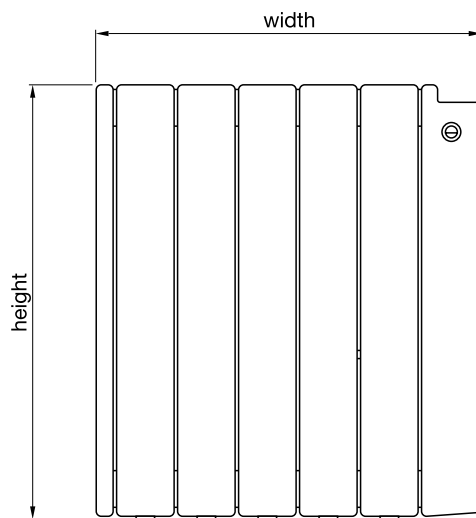

*Pure White (RAL 9010)

Temperature controller: Backlit LCD digital display screen gives complete control. Temperature can be adjusted in 0.5°C increments. 3 pre-set programmes and 5 mode settings. Open window detection system and parental lock. 7 day programmable function.

Colour finish: Colours from the World of Colours chart are priced at: Traffic White (RAL 9016) + 25%.
Colour finish and non-stock products delivery: 3-5 weeks.

Open Window detection

The Integral control unit recognises if a window has been opened for an extended period and switches the radiator off. Once the window is closed, the radiator returns to normal operation.

- Temperature changes are quickly recognised via the external temperature sensor
- The integral thermostat proactively reacts to sensor information; delivering the perfect indoor climate
- Intuitive radiator which automatically switches off if a window is open for an extended period
- An intelligent heating solution which lowers costs and energy consumption

80mm x 100mm extruded sections
All dimensions in mm