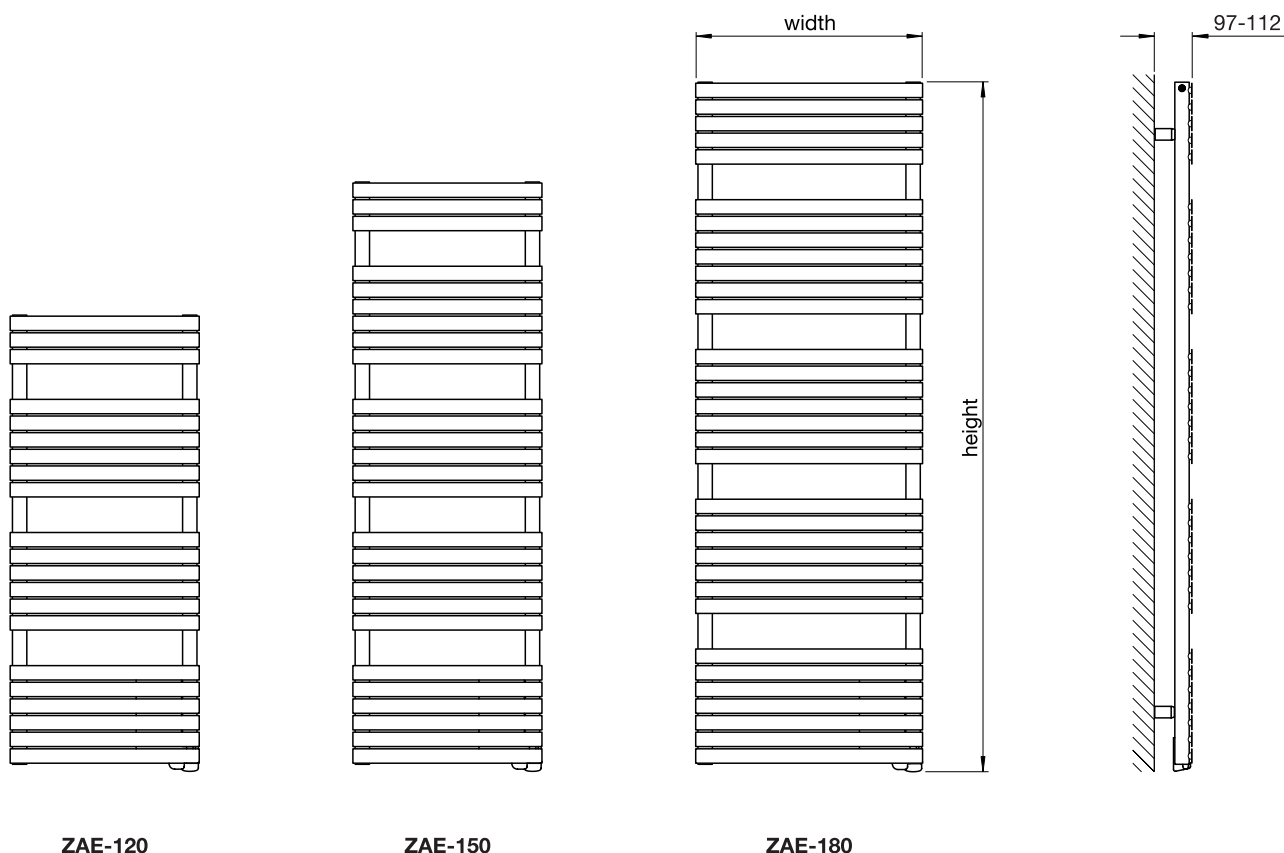

Zehnder Ax Spa Electric

Scan for the complete compliant technical specifications

In stock items highlighted in bold below	Height (mm)	Width (mm)	Finish	Radio frequency remote programmer IP44 Zone 1 Bath, Zone 2 Shower, Class II Electric rating (watts)	RRP (ex VAT)	RRP (inc 20% VAT)

⚡ Zehnder Ax Spa Electric

ZAE-120-050/GF	1210	500	white*	500	£520	£624.00
ZAE-150-040/GF	1562	400	white*	500	£537	£644.40
ZAE-150-050/GF	1562	500	white*	750	£583	£699.60
ZAE-180-060/GF	1826	600	white*	1000	£700	£840.00
ZAE-180-080/GF	1826	800	white*	1250	£797	£956.40

*Traffic White (RAL 9016)

Colour finish: Colours from the World of Colours chart are priced at: Traffic White (RAL 9016) + 25%.
Colour finish and non-stock products delivery: 3-5 weeks.

Tube horizontal: 38mm x 10.5mm flat
Tube vertical: Ø38mm round
All dimensions in mm