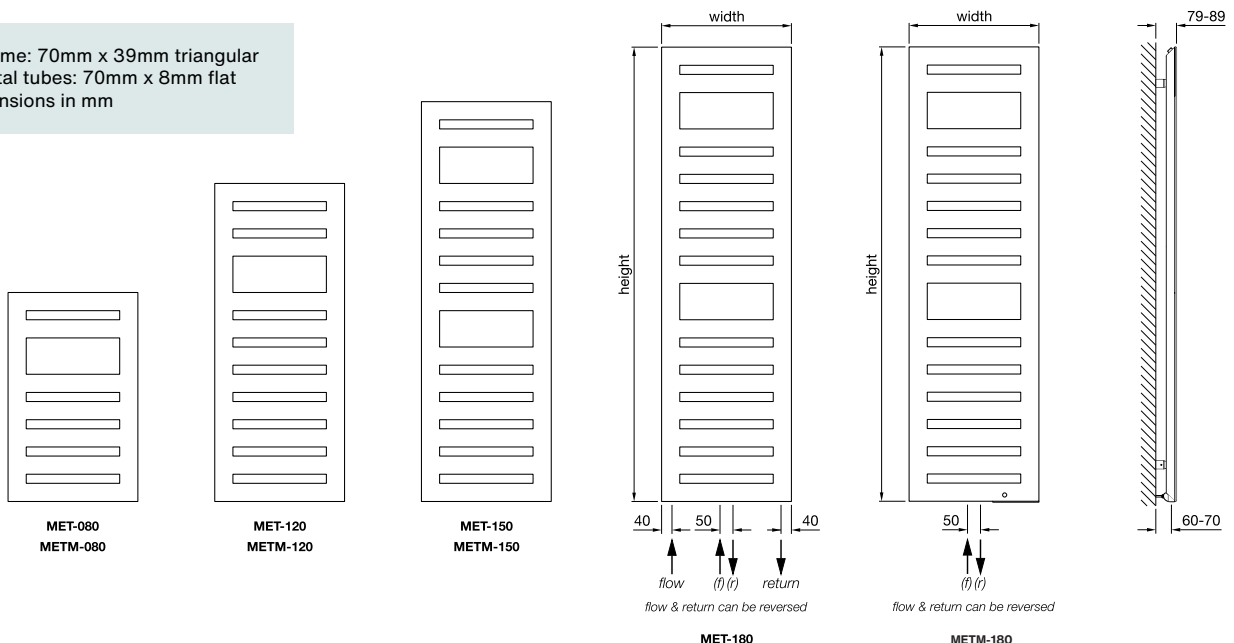

Tube frame: 70mm x 39mm triangular
Horizontal tubes: 70mm x 8mm flat
All dimensions in mm

Stocked items

The Metropolitan Spa towel radiator brings an elegant, spa-like style to any modern bathroom. Connections and air vents are neatly hidden to maintain the formality and purity of the design. Geometric cut-outs create an attractive shape with plenty of space for towels to dry. Also available as a room radiator.