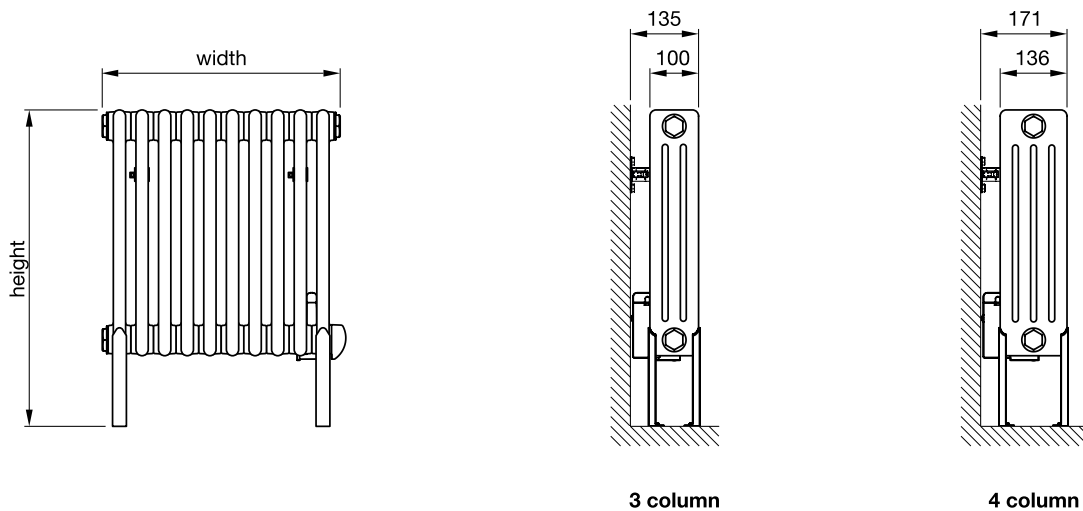

⚡ Zehnder Charleston Electric - 4 column with 150mm welded-on feet

NZ4-040-059/GF-F	550	594	171	12	white*	750	£963	£1,155.60
NZ4-040-078/GF-F	550	778	171	16	white*	1000	£1,172	£1,406.40
NZ4-040-096/GF-F	550	962	171	20	white*	1250	£1,381	£1,657.20
NZ4-040-106/GF-F	550	1058	171	23	white*	1500	£1,538	£1,845.60
NZ4-050-050/GF-F	650	502	171	10	white*	750	£848	£1,017.60
NZ4-050-069/GF-F	650	686	171	14	white*	1000	£1,060	£1,272.00
NZ4-050-078/GF-F	650	778	171	16	white*	1250	£1,164	£1,396.80
NZ4-050-092/GF-F	650	916	171	19	white*	1500	£1,323	£1,587.60
NZ4-060-046/GF-F	750	456	171	9	white*	750	£809	£970.80
NZ4-060-059/GF-F	750	594	171	12	white*	1000	£972	£1,166.40
NZ4-060-078/GF-F	750	778	171	16	white*	1250	£1,191	£1,429.20
NZ4-060-092/GF-F	750	916	171	19	white*	1500	£1,356	£1,627.20
NZ4-060-115/GF-F	750	1146	171	24	white*	2000	£1,628	£1,953.60

*Traffic White (RAL 9016)

Colour finish: Colours from the World of Colours chart are priced at: Traffic White (RAL 9016) + 25%.
Colour finish and non-stock products delivery: 3-5 weeks.

Note: Radiators with an even number of sections over 22 sections will be supplied with a middle foot. This will be placed in the first of the middle two sections.

Tube vertical: Ø25mm round
All dimensions in mm