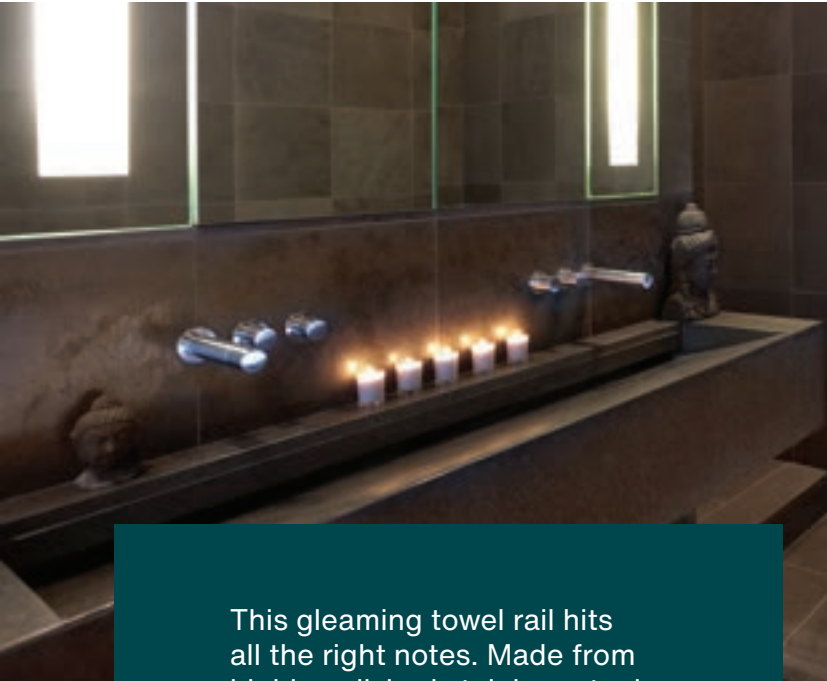

studio
collection

CHZ-100-50 STAINLESS STEEL MIRROR

This gleaming towel rail hits all the right notes. Made from highly polished stainless steel, allowing for towels to be easily slid on and off.

The rail can be installed with the horizontal tubes to the right or left.