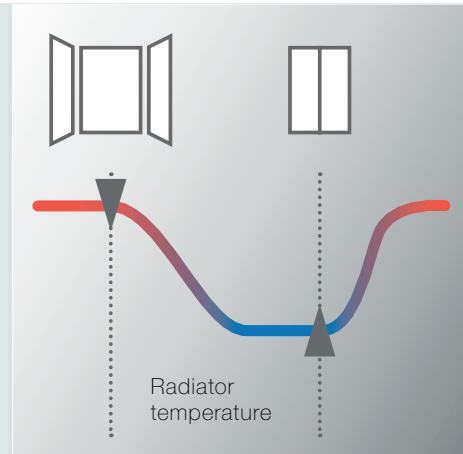

ROEV150-040/GF	1517	370	5	white*	750	£950	£1,140.00
ROEV180-045/GF	1817	444	6	white*	1000	£995	£1,194.00
ROEV180-060/GF	1817	592	8	white*	1500	£1,085	£1,302.00
ROEV200-075/GF	2017	740	9	white*	2000	£1,195	£1,434.00

⚡ Zehnder Roda Electric Horizontal

ROEHD040-080/GF	444	800	6	white*	750	£895	£1,074.00
ROEHD040-110/GF	444	1100	6	white*	1000	£950	£1,140.00
ROEHD040-150/GF	444	1500	6	white*	1500	£995	£1,194.00
ROEHD060-080/GF	592	800	8	white*	1000	£925	£1,110.00
ROEHD060-110/GF	592	1100	8	white*	1250	£985	£1,182.00
ROEHD060-130/GF	592	1300	8	white*	1500	£1,050	£1,260.00
ROEHD060-150/GF	592	1500	8	white*	2000	£1,095	£1,314.00

*Traffic White (RAL 9016)

🌈 Colour finish: Colours from the World of Colours chart are priced at: Traffic White (RAL 9016) + 25%.
Colour finish and non-stock products delivery: 3-5 weeks.

Open Window detection

The Integral control unit recognises if a window has been opened for an extended period and switches the radiator off. Once the window is closed, the radiator returns to normal operation.

- Temperature changes are quickly recognised via the external temperature sensor
- The integral thermostat proactively reacts to sensor information; delivering the perfect indoor climate
- Intuitive radiator which automatically switches off if a window is open for an extended period
- An intelligent heating solution which lowers costs and energy consumption

ROEHD

ROEV models
Tube horizontal: Ø38mm round
Tube vertical: 70mm x 11mm flat

ROEHD models
Tube horizontal: 70mm x 11mm flat
Tube vertical: Ø38mm round