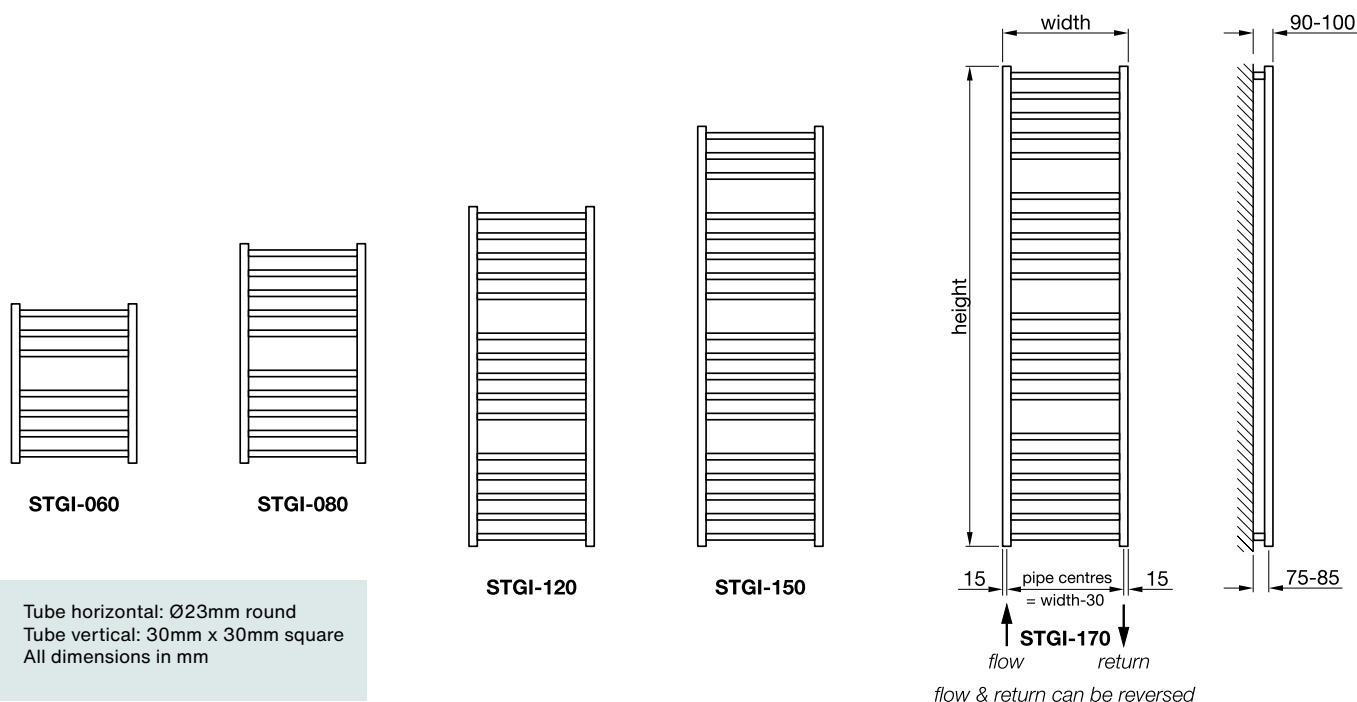

*No price surcharge for colour finishes.

Dual energy: Self fit (additional cost to central heating model prices). For more information please scan the QR code.

Colour finish: There is no additional charge for colours from the World of Colours chart. Colour finish and non-stock products delivery: 3-5 weeks.