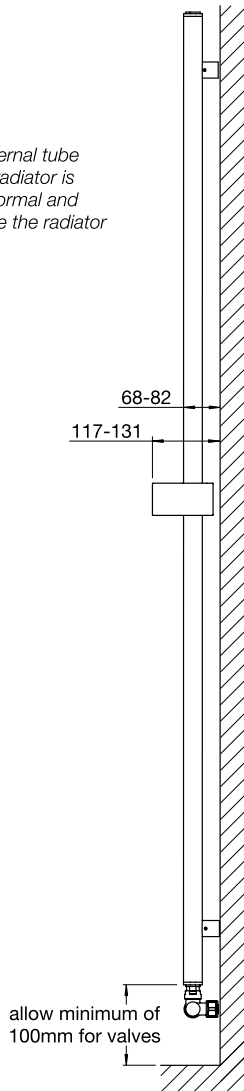

allow minimum of 100mm for valves

200mm x 34mm extruded sections
All dimensions in mm