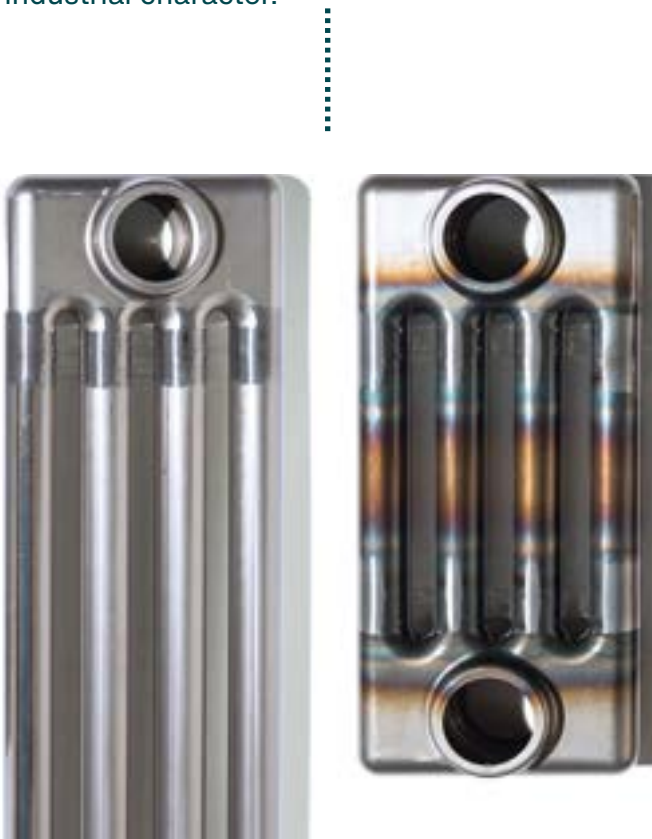

Zehnder Charleston in Technoline adds a touch of industrial flair to your space with its raw and authentic finish. This distinctive style embraces the manufacturing marks, inconsistencies and irregularities that occur during the production process, making each radiator a unique piece. The resultant variations in tone and pattern depend on the dimensions of the radiator and the techniques used during fabrication.

When considering the Zehnder Charleston in Technoline, it is helpful to note that models in Technoline equal to or over 400mm in height (excluding feet) typically presents a uniform, light top. The Zehnder Charleston models in Technoline which are under 400mm in height (excluding feet) bear darker welding marks near the top and bottom, accentuating their industrial character.

Whilst this should help to give a guide to some of the varieties of the finish, we would advise that other differences could occur and that the beauty of this product is in its unique, industrial appearance.

Please note: the finish is not suitable for bathrooms.