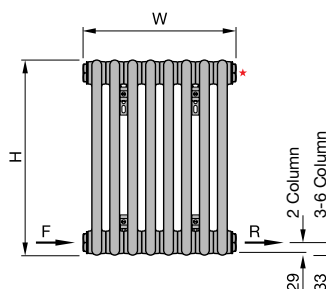

Technical Information

Please note: We only supply complete radiators. Additional sections cannot be joined to our stock range of radiators. The number of sections/width is virtually unlimited. Practicality regarding weights, handling and accessibility should be taken into consideration. Large radiators may be supplied in modules to be assembled on site. Lead times – After the designs have been confirmed, please allow 6-8 weeks for curved, angled and engineered to order.

Radiators are supplied with bottom opposite end connections as standard. For underside connections, please specify at the time of ordering.

Angled radiators: Prices on application. Please contact your Zehnder stockist or a member of our sales team for further details.

Curved radiators: Please multiply the prices for standard radiators by 2.

All data and prices per 46mm section

Formulas: Nominal overall radiator width = (No. of sections x 46mm) + 26mm

No. of sections = (Nominal overall radiator width (mm) - 26mm) divided by 46

(Manufacturing tolerance of +/- 1.5% in width, +/- 2mm in height, +/- 5mm in depth)

*1/2" air vent
Width excludes air vent
F = flow
R = return
H = height
W = width
Tube: Vertical Ø 25mm
All dimensions in mm