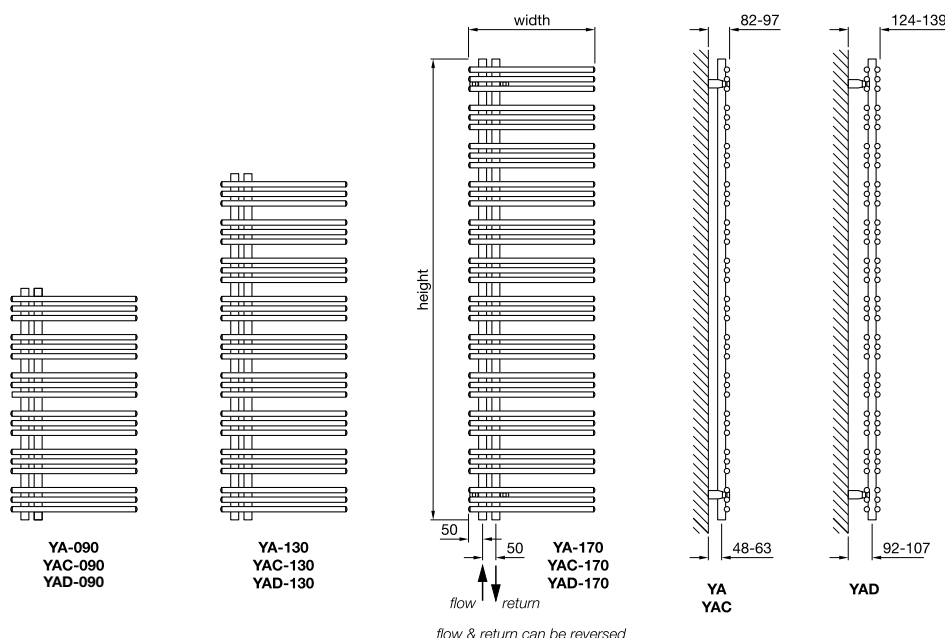

Where space is restricted the Zehnder Yucca Asym is available with a room divider bracket option. To order this version please stipulate on your purchase order at the time of ordering.

Additional price:
White finish: £61
Colour finish: £76
Chrome finish: £79