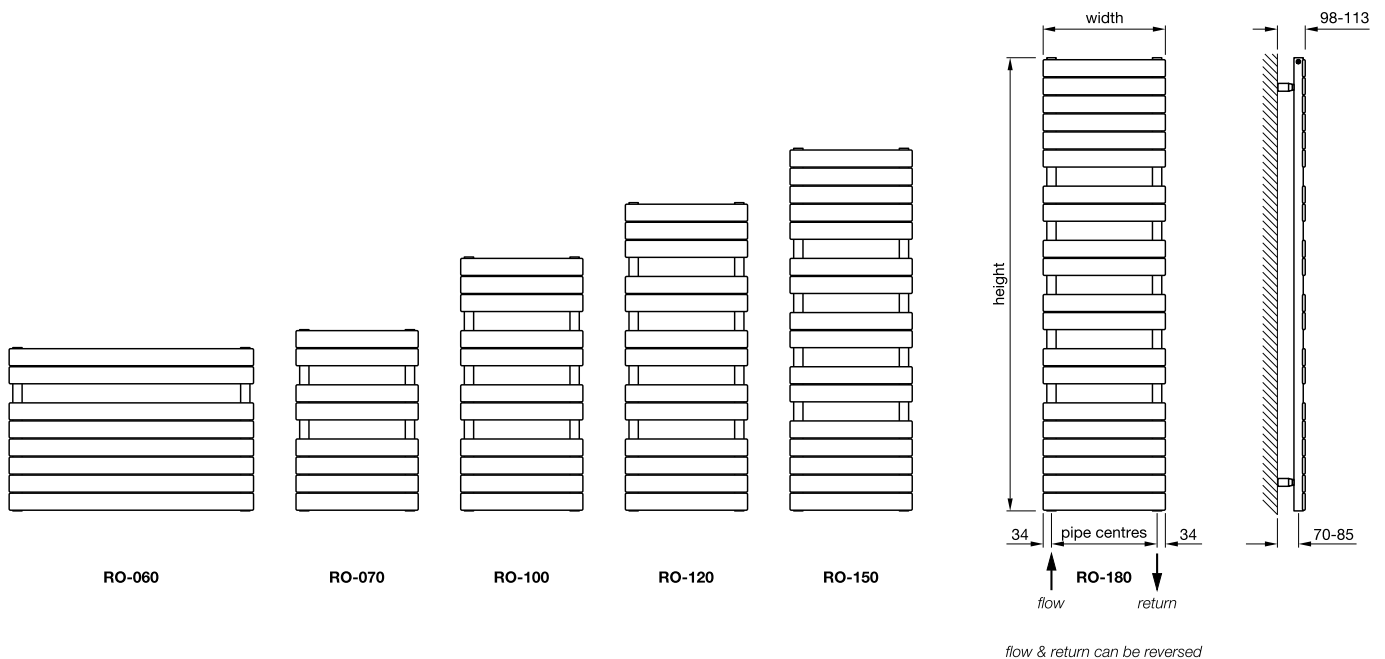

Zehnder Roda Spa

Scan for the complete CE compliant technical specifications

In stock items highlighted in bold below	Height (mm)	Width (mm)	Finish	Output $\Delta T=50^{\circ}\text{C}$ (watts/btu) All outputs certified to EN 442	Dual Fuel Immersion Rating (watts)	RRP (ex VAT)	RRP (inc 20% VAT)
RO-060-100	667	1000	white*	656/2238	400	£572	£686.40
RO-070-050	741	500	white*	377/1286	200	£497	£596.40
RO-100-050	1037	500	white*	504/1720	300	£556	£667.20
RO-120-050	1259	500	white*	583/1989	400	£598	£717.60
RO-150-050	1481	500	white*	691/2358	400	£649	£778.80
RO-180-050	1851	500	white*	817/2788	400	£728	£873.60
RO-180-060	1851	600	white*	1019/3477	600	£773	£927.60
RO-180-080	1851	800	white*	1300/4436	900	£859	£1,030.80

Zehnder Roda Spa

*Traffic White (RAL 9016)

Dual energy: Self fit (additional cost to central heating model prices). For more information please scan the QR code.

Colour finish: Colours from the World of Colours chart are priced at: Traffic White (RAL 9016) + 25%.
Colour finish and non-stock products delivery: 3-5 weeks.

Accessories				
Model		Finish	RRP (ex VAT)	RRP (inc 20% VAT)
470331	Hooks for Zehnder Roda Spa. Pack of 2 hooks	white*	£14	£16.80
470379	Hooks for Zehnder Roda Spa. Pack of 2 hooks	colour	£19	£22.80

Tube horizontal: 70mm x 11mm tubes
Tube vertical: $\varnothing 38\text{mm}$ tubes
All dimensions in mm