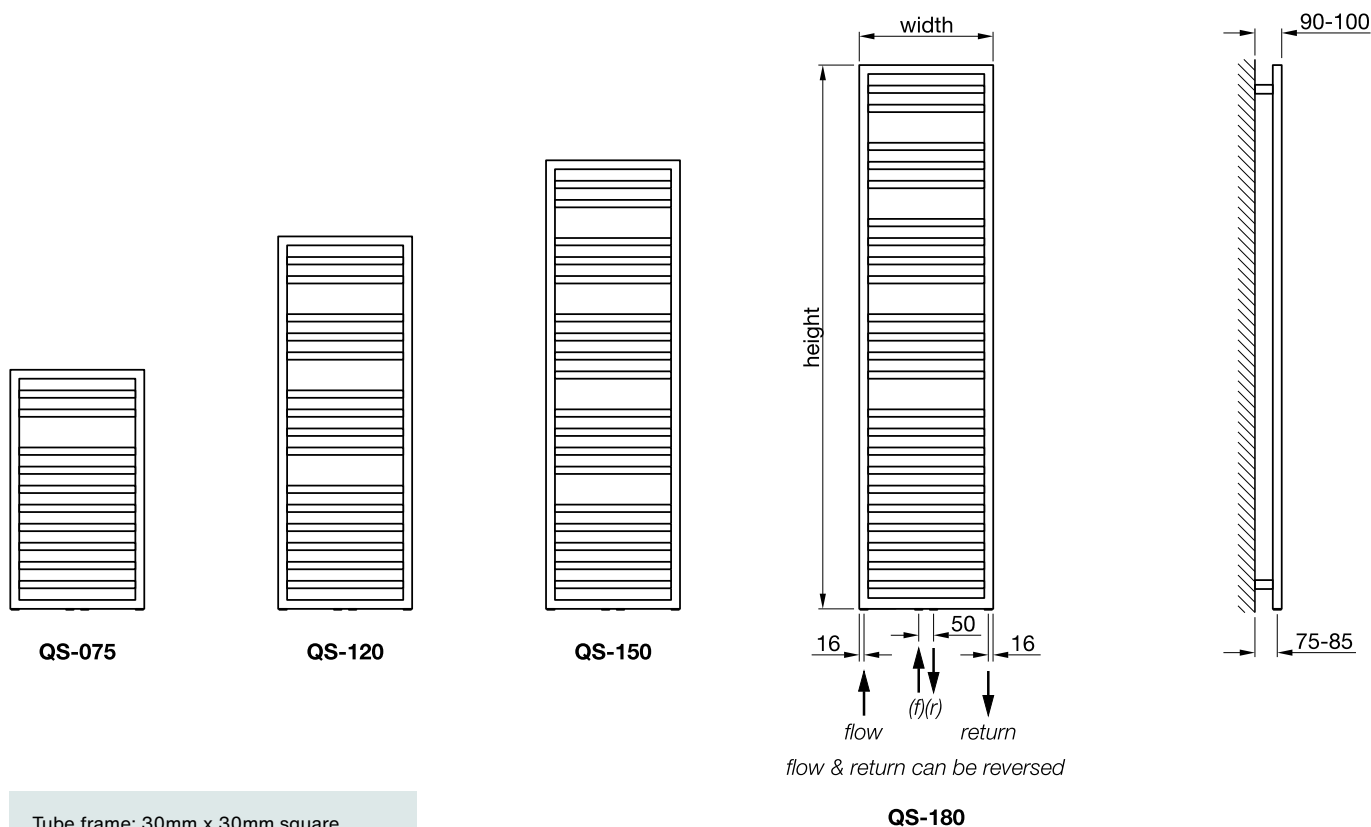

Tube frame: 30mm x 30mm square
 Tube horizontal: 25mm x 25mm square
 All dimensions in mm

Stocked items

The Quaro Spa has an elegant square profile frame and horizontal heating pipes. Beautifully designed with clarity and simplicity, even the right-angled wall brackets are stylish. Generously spaced tubes give plenty of room for warming fluffy towels.