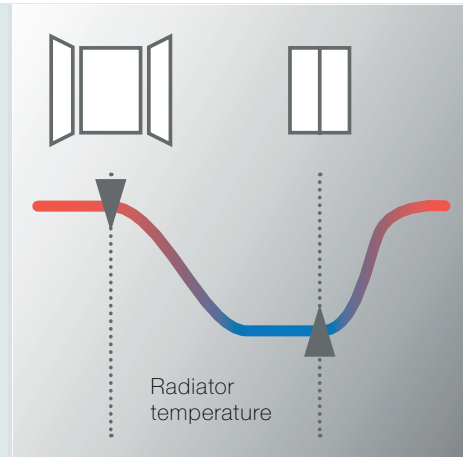

- Temperature changes are quickly recognised via the external temperature sensor
- The integral thermostat proactively reacts to sensor information; delivering the perfect indoor climate
- Intuitive radiator which automatically switches off if a window is open for an extended period
- An intelligent heating solution which lowers costs and energy consumption