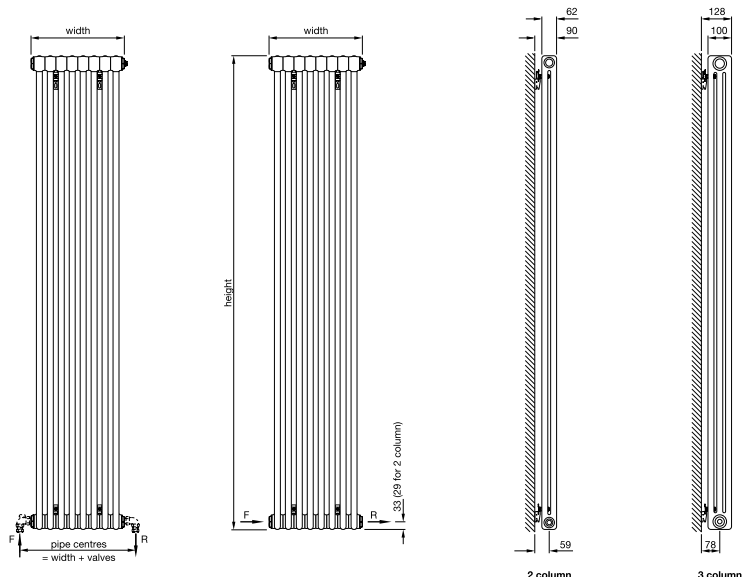

3180-6	1800	302	128	6	white*	996/3398	£488	£585.60
3180-8	1800	394	128	8	white*	1328/4531	£650	£780.00
3180-10	1800	486	128	10	white*	1660/5664	£813	£975.60

Model code breakdown: eg. 3180-6 = 3 (number of columns), 180 (1800mm high), 6 (number of sections).

*Traffic White (RAL 9016)

Colour finish: Colours from the World of Colours chart are priced at: Traffic White (RAL 9016) + 25%.

Colour finish and non-stock products delivery: 3-5 weeks. Expect manufacturers marks on Charleston Technoline finishes. Learn more about this unique finish on page 159.

Accessories

Model		Finish	RRP (ex VAT)	RRP (inc 20% VAT)
966018	Towel bar. Length: 366mm. Spans up to 9 sections.	chrome	£154	£184.80
458208	Towel bar. Length: 412mm. Spans up to 10 sections.	chrome	£160	£192.00
458218	Towel bar. Length: 596mm. Spans up to 14 sections.	chrome	£173	£207.60
966028	Towel bar. Length: 918mm. Spans up to 21 sections.	chrome	£178	£213.60

The Chrome towel bar (above) can be cut to fit if required

CTR-28	Towel rail. Spans across 6 elements.	chrome	£176	£211.20
CTR-37	Towel rail. Spans across 8 elements.	chrome	£178	£213.60
CTR-46	Towel rail. Spans across 10 elements.	chrome	£180	£216.00
CTR-55	Towel rail. Spans across 12 elements.	chrome	£182	£218.40
CTR-64	Towel rail. Spans across 14 elements.	chrome	£184	£220.80

Chrome towel rail (above) contains full length rail and two brackets

601020	Lambs wool cleaning brush		£34	£40.80

Tube vertical: Ø25mm round
All dimensions in mm