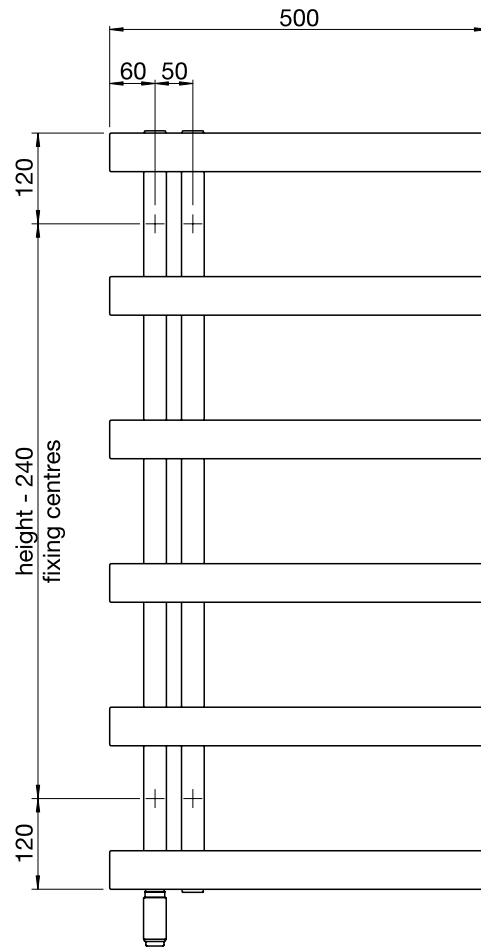

Tube horizontal: Ø50mm round
Tube vertical: 30mm x 30mm square
All dimensions in mm