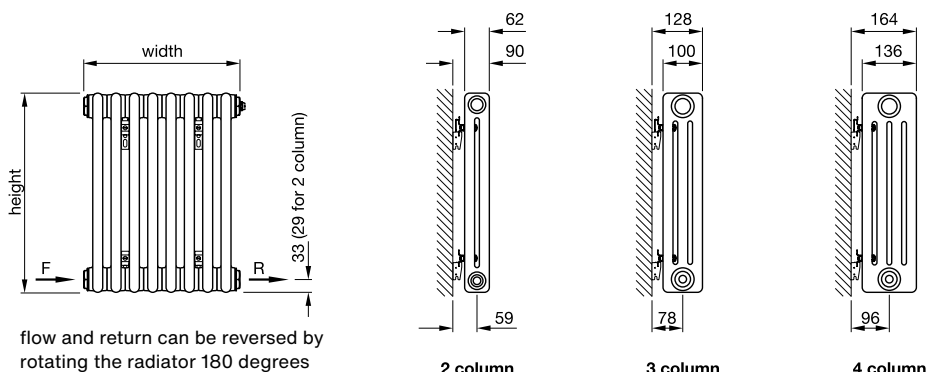

Zehnder Charleston Horizontal - 4 column

4030-20	300	946	164	20	white*	840/2866	£606	£727.20
4030-30	300	1406	164	30	white*	1260/4299	£909	£1,090.80
4060-14	600	670	164	14	white*	1117/3811	£445	£534.00
4060-18	600	854	164	18	white*	1436/4900	£572	£686.40
4060-20	600	946	164	20	white*	1596/5446	£635	£762.00
4060-24	600	1130	164	24	white*	1920/6551	£762	£914.40
4075-14	750	670	164	14	white*	1364/4654	£536	£643.20
4075-18	750	854	164	18	white*	1753/5981	£689	£826.80
4075-22	750	1038	164	22	white*	2143/7312	£843	£1,011.60
4075-26	750	1222	164	26	white*	2532/8639	£996	£1,195.20

Model code breakdown: eg. 3060-20 = 3 (number of columns), 060 (600mm high), 20 (number of sections).

*Traffic White (RAL 9016)

Colour finish: Colours from the World of Colours chart are priced at: Traffic White (RAL 9016) + 25%.
Colour finish and non-stock products delivery: 3-5 weeks.
Expect manufacturers marks on Charleston Technoline finishes. Learn more about this unique finish on page 159.

Tube vertical: $\varnothing 25\text{mm}$ round
All dimensions in mm