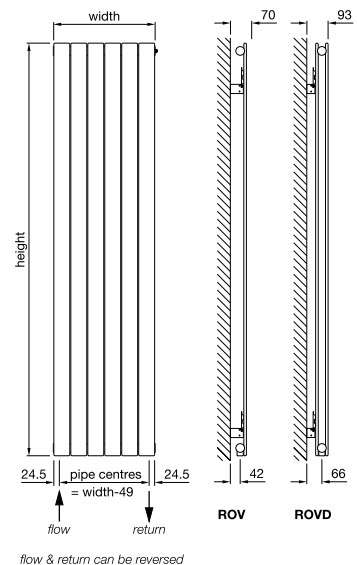

ROV/ROVD models
Tube horizontal: $\varnothing 38$ mm round
Tube vertical: 70mm x 11mm flat