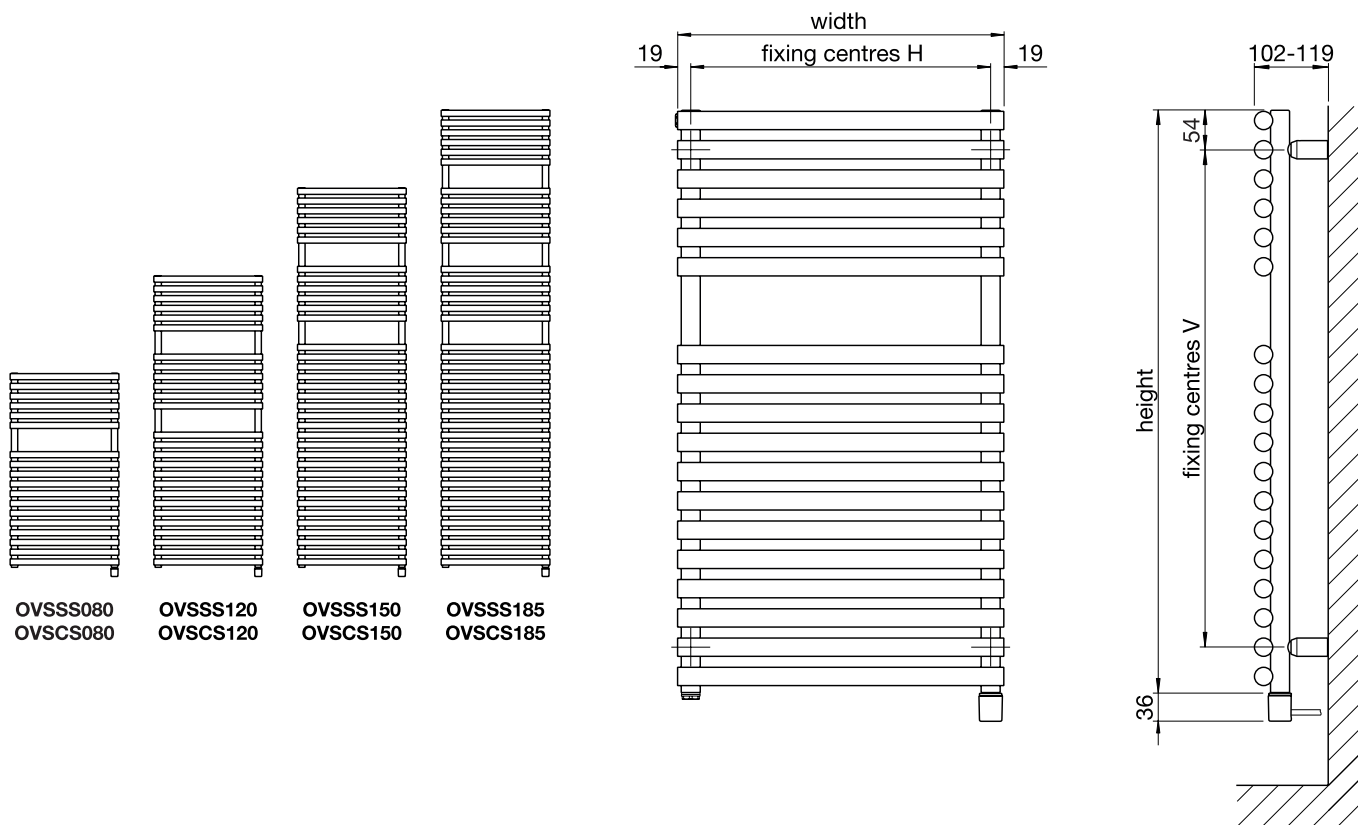

Zehnder Ovida Electric

In stock items highlighted in bold below	Height (mm)	Width (mm)	Finish	Simple immersion heater Class I IP65 Zones 1 & 2 Electric rating (watts)	RRP (ex VAT)	RRP (inc 20% VAT)
OVSSS080050EAZK	796	496	white*	400	£301	£361.20
OVSSS080060EAZK	796	596	white*	500	£317	£380.40
OVSSS120050EAZK	1196	496	white*	600	£343	£411.60
OVSSS120060EAZK	1196	496	white*	600	£363	£435.60
OVSSS150050EAZK	1556	496	white*	600	£385	£462.00
OVSSS150060EAZK	1556	596	white*	600	£413	£495.60
OVSSS185050EAZK	1876	496	white*	600	£416	£499.20
OVSSS185060EAZK	1876	596	white*	600	£448	£537.60
OVSCS080050EAZK	796	496	chrome	200	£509	£610.80
OVSCS080060EAZK	796	596	chrome	200	£553	£663.60
OVSCS120050EAZK	1196	496	chrome	400	£634	£760.80
OVSCS120060EAZK	1196	596	chrome	400	£705	£846.00
OVSCS150050EAZK	1556	496	chrome	500	£784	£940.80
OVSCS150060EAZK	1556	596	chrome	600	£872	£1,046.40
OVSCS185050EAZK	1876	496	chrome	600	£888	£1,065.60
OVSCS185060EAZK	1876	596	chrome	600	£987	£1,184.40

*Traffic White (RAL 9016)

Colour finish: Colours from the World of Colours chart are priced at: Traffic White (RAL 9016) + 25%.
Colour finish and non-stock products delivery: 3-5 weeks.

Tube horizontal: Ø25mm round
Tube vertical: Ø26mm round
All dimensions in mm

Please note: Electric element is installed on the right hand side as standard. Element can be ordered on left hand side as made to order on request. Please specify when ordering.