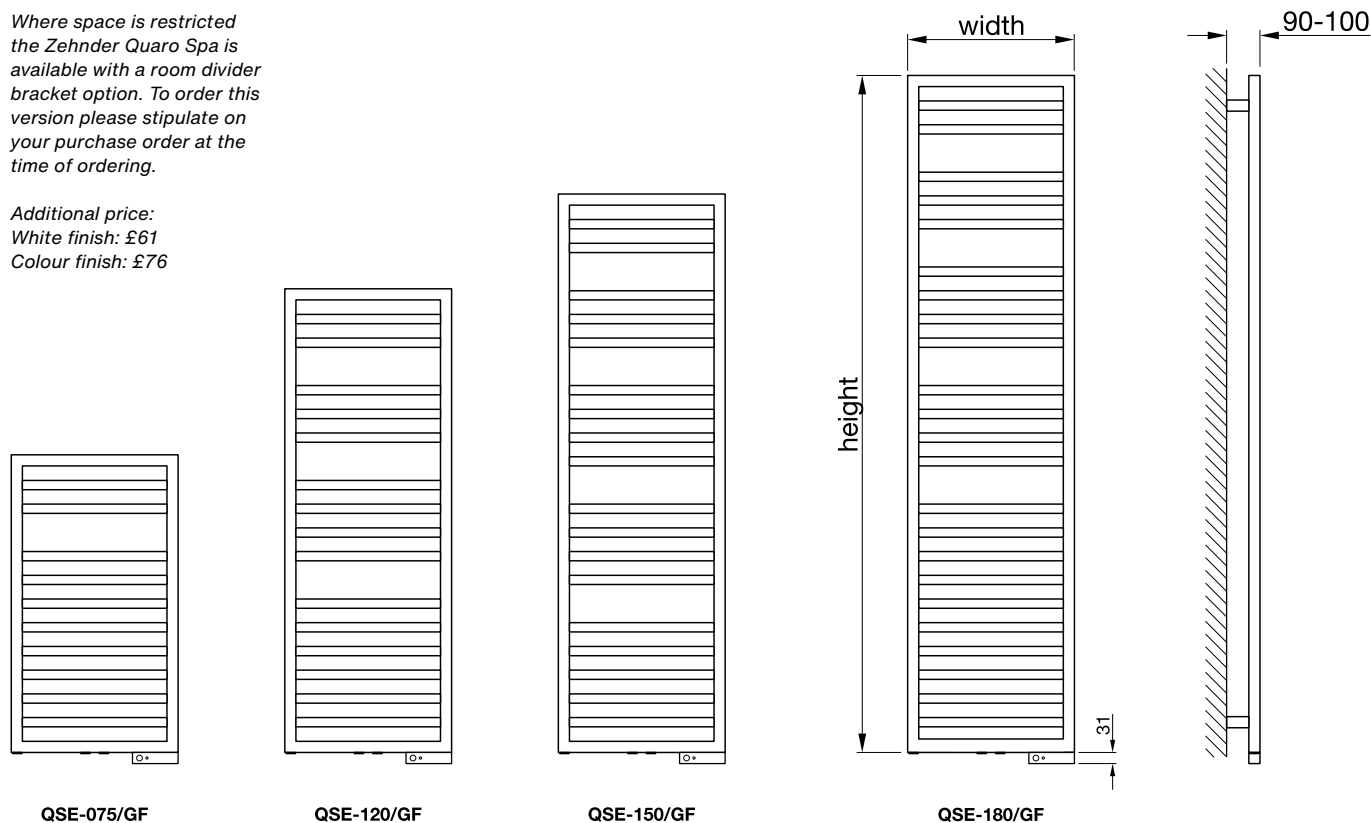

Additional price:
White finish: £61
Colour finish: £76

Tube frame: 30mm x 30mm square
Tube horizontal: 25mm x 25mm square
All dimensions in mm

The Quaro Spa Electric radiates an air of sophistication with its sleek and contemporary design. Its clean lines and surface offers a perfect balance of functionality and style.