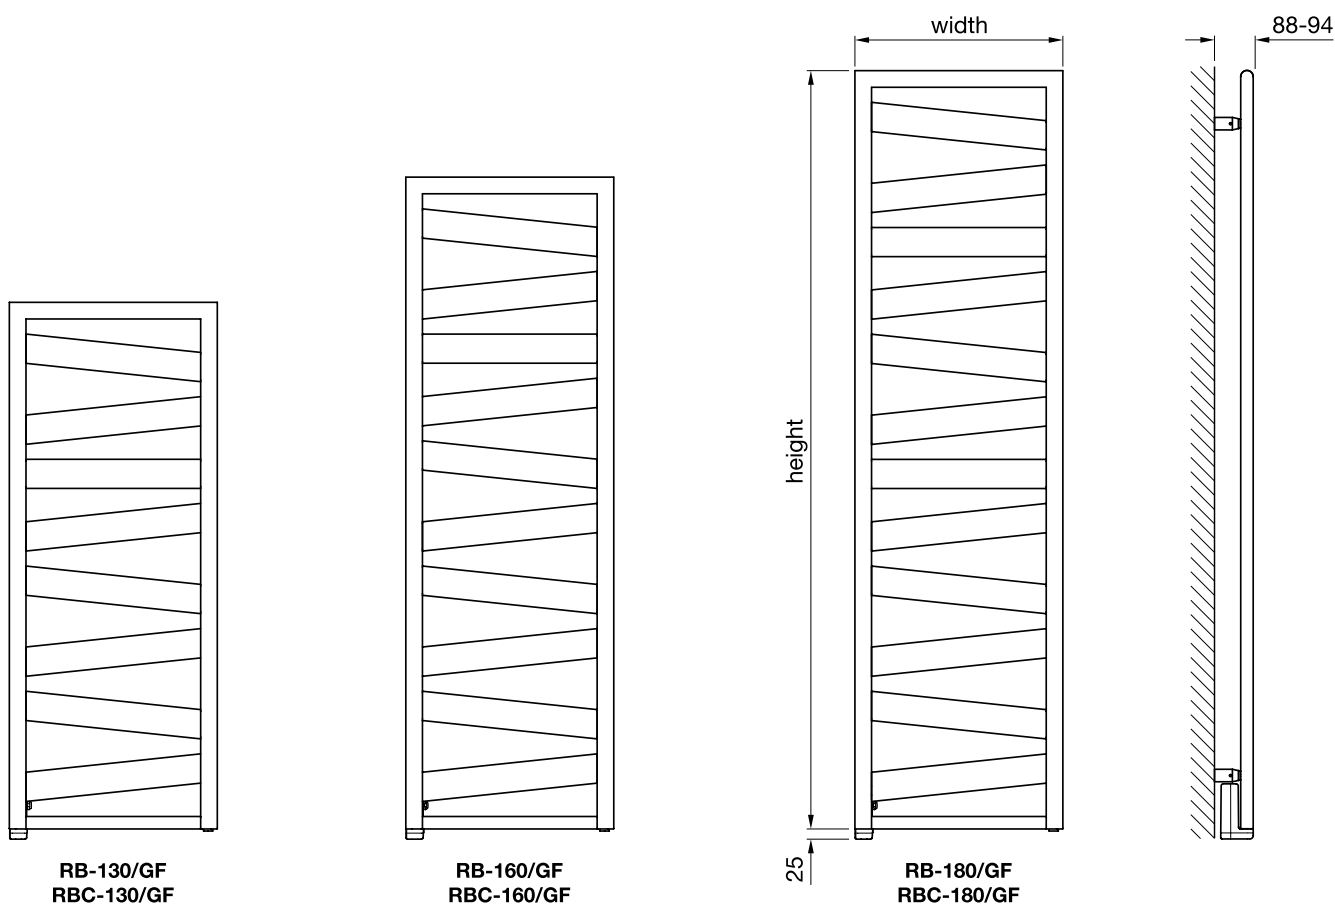

Zehnder Ribbon Electric

In stock items highlighted in bold below	Height (mm)	Width (mm)	Finish	Radio frequency remote programmer IP44 Zone 1 Bath, Zone 2 Shower, Class II Electric rating (watts)	RRP (ex VAT)	RRP (inc 20% VAT)
RB-130-050/GF	1266	500	white*	500	£550	£660.00
RB-160-050/GF	1567	500	white*	600	£603	£723.60
RB-180-050/GF	1823	500	white*	750	£650	£780.00
RB-130-050/GF-0557	1266	500	matt black	500	£688	£825.60
RB-160-050/GF-0557	1567	500	matt black	600	£754	£904.80
RB-180-050/GF-0557	1823	500	matt black	750	£813	£975.60
RBC-130-050/GF	1266	500	chrome	300	£1,156	£1,387.20
RBC-160-050/GF	1567	500	chrome	300	£1,314	£1,576.80
RBC-180-050/GF	1823	500	chrome	500	£1,471	£1,765.20

Zehnder Ribbon Electric

*Traffic White (RAL 9016)

Colour finish: Colours from the World of Colours chart are priced at: Traffic White (RAL 9016) + 25%.
Colour finish and non-stock products delivery: 3-5 weeks.

Tube frame: 30mm x 40mm D profile
Tube horizontal: 70mm x 8mm flat
All dimensions in mm