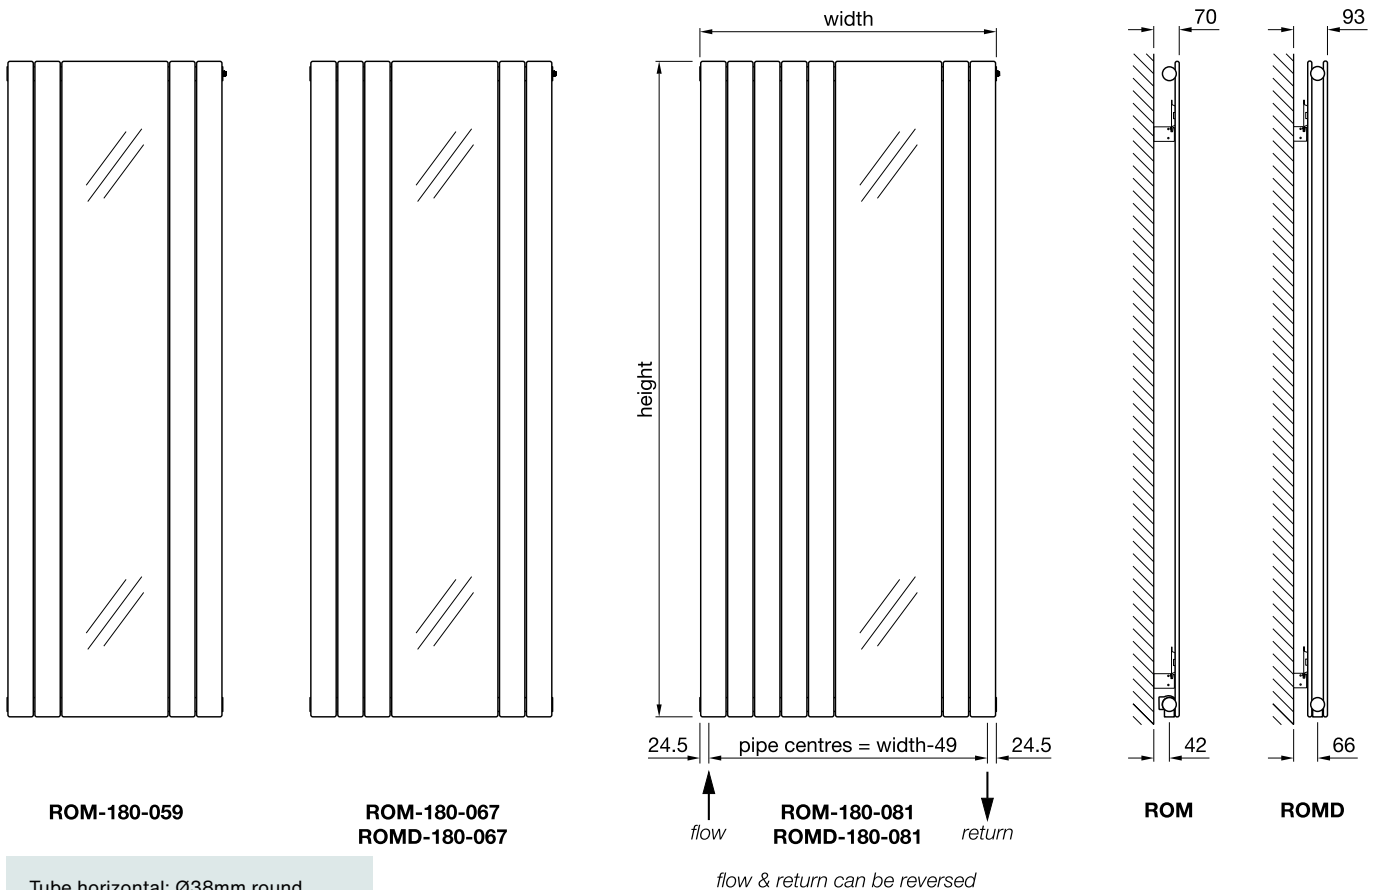

Tube horizontal: $\varnothing 38\text{mm}$ round
Tube vertical: 70mm x 11mm tubes
All dimensions in mm

With its sleek and contemporary design, the Roda Mirror is a popular choice for hallways and living areas. The complementary mirror offers additional functionality to aid your daily routines.