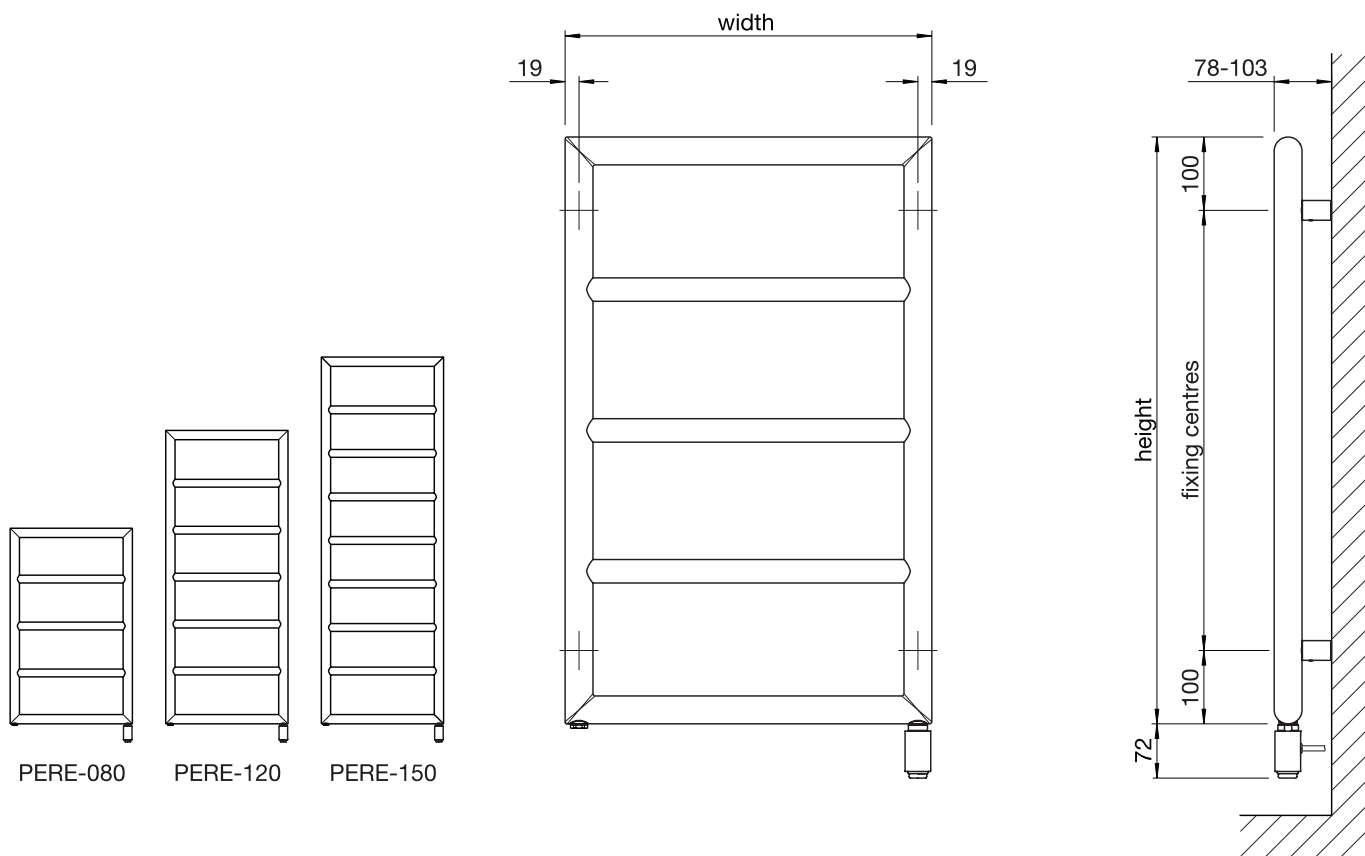

Zehnder Pera Electric

Scan for the complete compliant technical specifications

In stock items highlighted in bold below	Height (mm)	Width (mm)	Finish	Simple immersion heater Class I IPX4 Zone 1 bath, Zone 2 shower Electric rating (watts)	RRP (ex VAT)	RRP (inc 20% VAT)

Zehnder Pera Electric

PERE-080-50/F	800	500	stainless steel mirror	150	£837	£1,004.40
PERE-120-50/F	1200	500	stainless steel mirror	200	£1,039	£1,246.80
PERE-150-50/F	1500	500	stainless steel mirror	250	£1,249	£1,498.80

Tube frame: Ø38mm round
Tube horizontal: Ø32mm round
All dimensions in mm