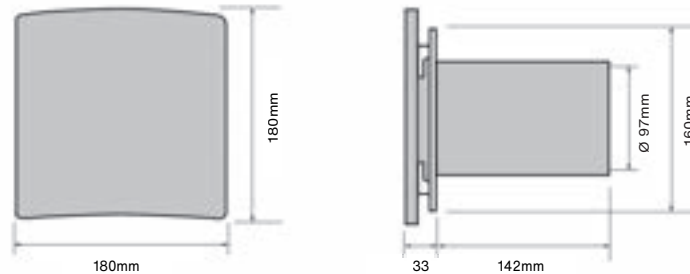

Zehnder Silent Wall & Ceiling Fans

In stock items highlighted in black	Description	Controls	Airflow l/s in FREE AIR (BS848 Pt 1)	Sound pressure level @ 3m dB(A)	Energy consumption (W)	IP Rating	RRP (ex VAT)	RRP (inc 20% VAT)
ZSR100B10A	Silent fan - Basic	Single speed. Operation by light/remote switch	26	26.7	13	IPX4 Zones 1 & 2	£68	£81.60
ZSR100TR11A	Silent fan - Timer	Single speed. Operation by light/remote switch. Adjustable overrun timer (2-30 mins & set at 15 mins)	26	26.7	16	IPX4 Zones 1 & 2	£81	£97.20
ZSR100HTR12A	Silent fan - Humidistat	Single speed. Automatic operation by humidity control with option for manual override switch. Adjustable humidity (70-90% & set at 70%). Adjustable overrun timer to prevent hunting	26	26.7	16	IPX4 Zones 1 & 2	£103	£123.60

All fans suitable for wall or ceiling mounting with discharge through an external wall or soffit, but not the roof. Not for use with more than 3m of ducting.

ZSR100 wall fans