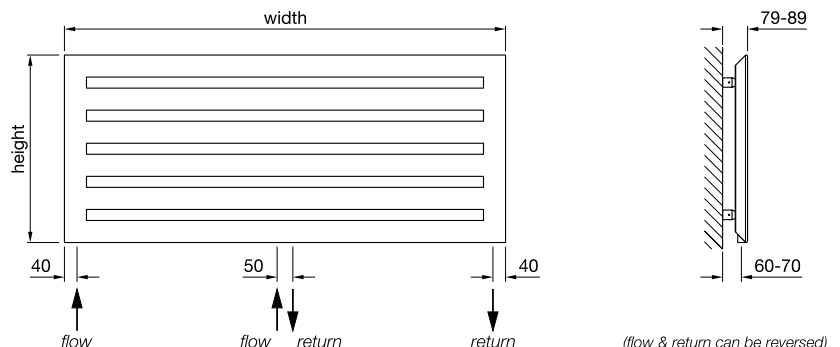

Zehnder recommends VALVE-SET-10-CR.
For more information see page 140.

Valve sets in colour finish are also available. For more information see pages 142-143

Tube frame: 70mm x 39mm triangular
Horizontal tubes: 70mm x 8mm flat
All dimensions in mm