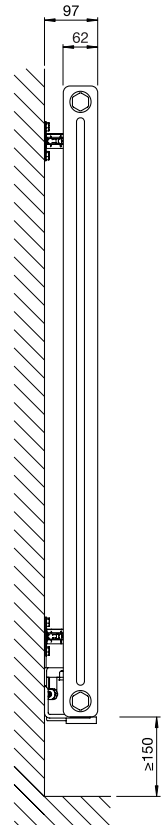

Zehnder Charleston Electric

In stock items highlighted in bold below	Height (mm)	Width (mm)	Overall Projection	Number of sections	Finish	Radio frequency remote programmer IP44 Zone 1 Bath, Zone 2 Shower, Class II Electric rating (watts)	RRP (ex VAT)	RRP (inc 20% VAT)

⚡ Zehnder Charleston Electric Horizontal - 3 column

NZ3-060-050/GF	600	502	135	10	white*	500	£689	£826.80
NZ3-060-059/GF	600	594	135	12	white*	750	£803	£963.60
NZ3-060-073/GF	600	732	135	15	white*	1000	£870	£1,044.00
NZ3-060-087/GF	600	870	135	18	white*	1250	£1,016	£1,219.20
NZ3-060-101/GF	600	1008	135	21	white*	1500	£1,096	£1,315.20
NZ3-060-128/GF	600	1284	135	27	white*	2000	£1,318	£1,581.60

⚡ Zehnder Charleston Electric Vertical - 2 column

NZ2-180-031/GF	1792	305	97	6	white*	750	£895	£1,074.00
NZ2-180-040/GF	1792	397	97	8	white*	1000	£965	£1,158.00
NZ2-180-049/GF	1792	489	97	10	white*	1250	£990	£1,188.00
NZ2-180-058/GF	1792	581	97	12	white*	1500	£1,050	£1,260.00

⚡ Zehnder Charleston Plinth Electric - 5 column

NZ5-030-096/GF-F	300	962	213	20	white	1000	£1,145	£1,374.00

*Traffic White (RAL 9016)

Colour finish: Colours from the World of Colours chart are priced at: Traffic White (RAL 9016) + 25%.
Colour finish and non-stock products delivery: 3-5 weeks.