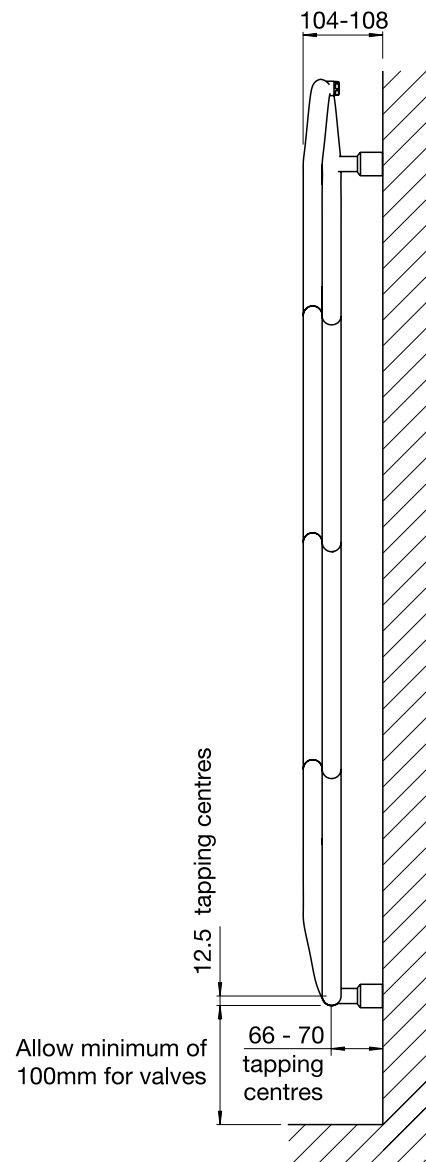

For pipes from wall or Zehnder recommends VALVE-SET-28 see page 139.

Valve sets in colour finish are also available. For more information see pages 142-143

Tube: $\varnothing 25\text{mm}$ round
All dimensions in mm