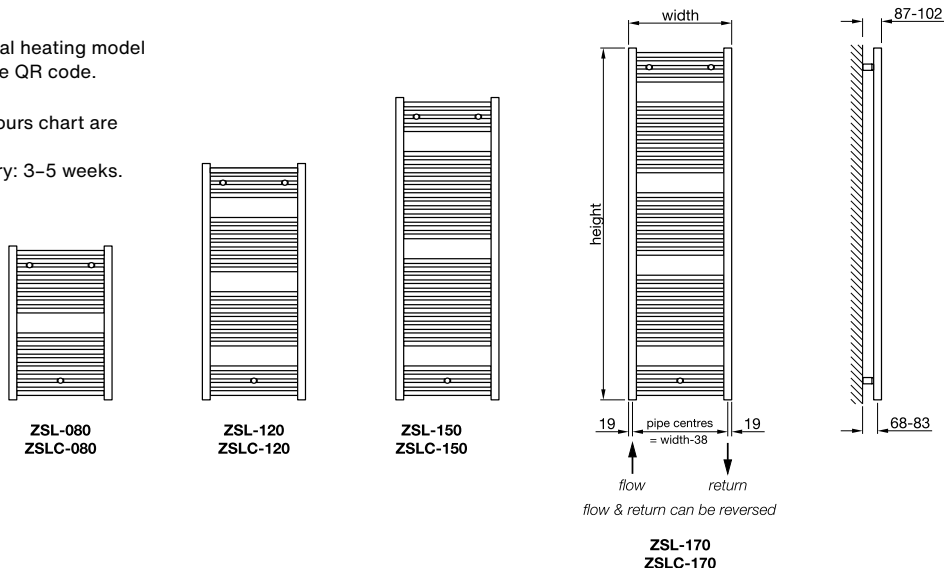

*Traffic White (RAL 9016)

Dual energy: Self fit (additional cost to central heating model prices). For more information please scan the QR code.

Colour finish: Colours from the World of Colours chart are priced at: Traffic White (RAL 9016) + 25%.
Colour finish and non-stock products delivery: 3-5 weeks.

Tube horizontal: $\varnothing 23\text{mm}$ round
Tube vertical: $\varnothing 38\text{mm}$ round
All dimensions in mm