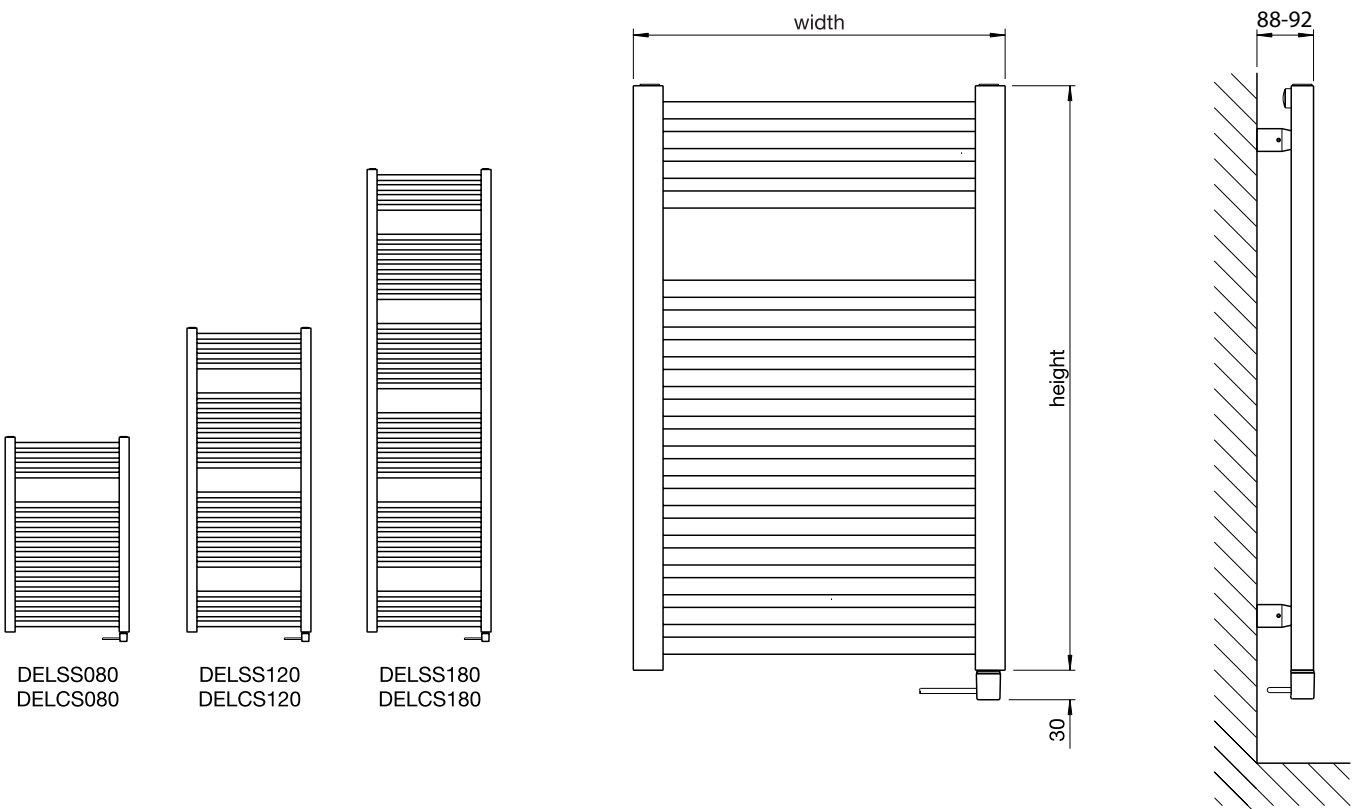

Zehnder Deline Electric

In stock items highlighted in bold below	Height (mm)	Width (mm)	Finish	Simple immersion heater Class I IP65 Zones 1 & 2 Electric rating (watts)	RRP (ex VAT)	RRP (inc 20% VAT)
⚡ Zehnder Deline Electric						
DELSS080050EAZK	786	500	white*	400	£290	£348.00
DELSS080060EAZK	786	600	white*	400	£302	£362.40
DELSS120050EAZK	1226	500	white*	500	£325	£390.00
DELSS120060EAZK	1226	600	white*	600	£341	£409.20
DELSS180050EAZK	1866	500	white*	600	£412	£494.40
DELSS180060EAZK	1866	600	white*	600	£420	£504.00
DELCS080050EAZK	786	500	chrome	200	£491	£589.20
DELCS080060EAZK	786	600	chrome	200	£524	£628.80
DELCS120050EAZK	1226	500	chrome	400	£599	£718.80
DELCS120060EAZK	1226	600	chrome	400	£642	£770.40
DELCS180050EAZK	1866	500	chrome	500	£840	£1,008.00
DELCS180060EAZK	1866	600	chrome	600	£903	£1,083.60

*Traffic White (RAL 9016)

Colour finish: Colours from the World of Colours chart are priced at: Traffic White (RAL 9016) + 25%.
Colour finish and non-stock products delivery: 3-5 weeks.

Tube horizontal: Ø23mm round
Tube vertical: 30mm x 40mm D profile
All dimensions in mm

Please note: Electric element is installed on the right hand side as standard. Element can be ordered on left hand side as made to order on request. Please specify when ordering.