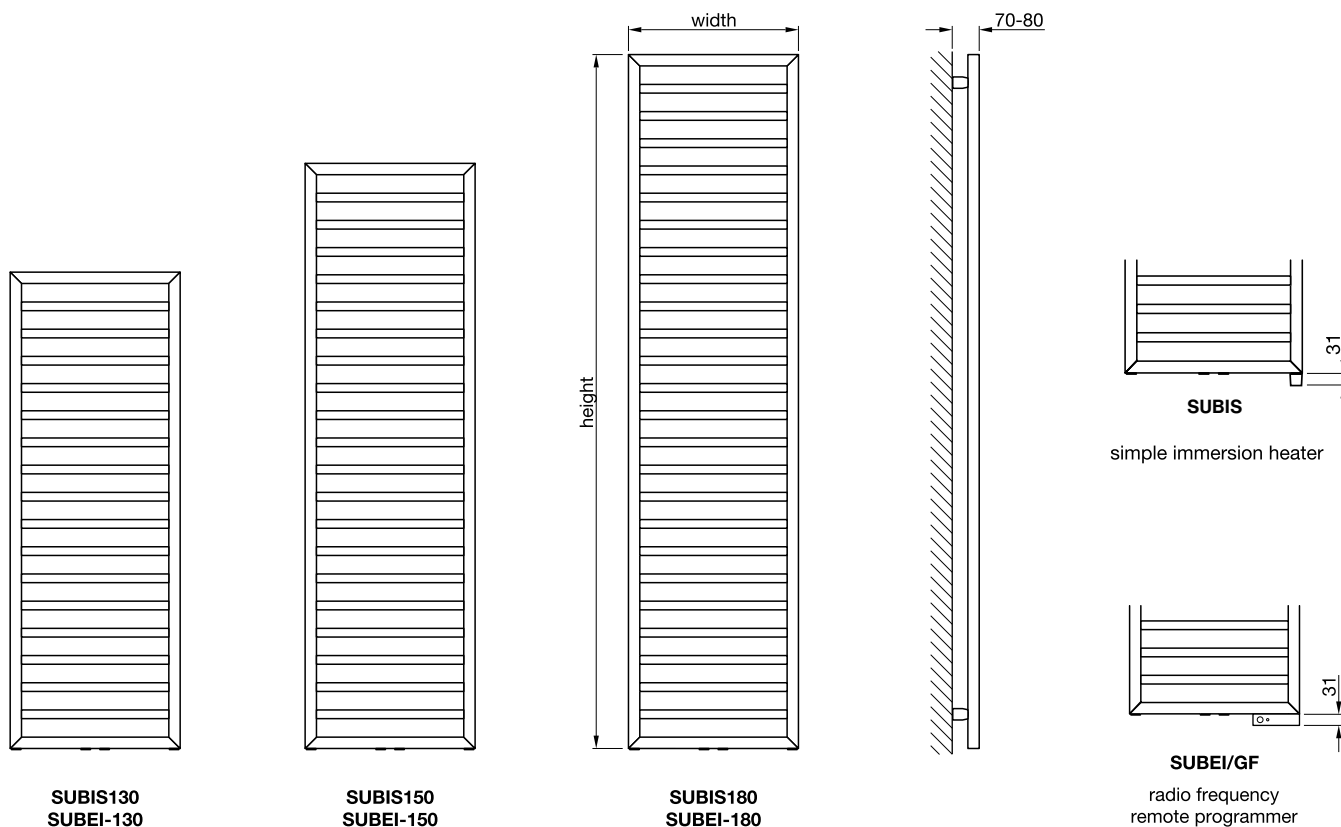

Zehnder Subway Stainless Steel Electric

In stock items highlighted in bold below	Height (mm)	Width (mm)	Finish	Simple immersion heater Class I IP65 Zones 1 & 2 Electric rating (watts)	RRP (ex VAT)	RRP (inc 20% VAT)

⚡ Zehnder Subway Stainless Steel Electric

SUBIS130045EAZK	1261	450	stainless steel brushed	300	£919	£1,102.80
SUBIS150045EAZK	1549	450	stainless steel brushed	300	£1,065	£1,278.00
SUBIS150060EAZK	1549	600	stainless steel brushed	500	£1,173	£1,407.60
SUBIS180060EAZK	1837	600	stainless steel brushed	600	£1,299	£1,558.80

In stock items highlighted in bold below	Height (mm)	Width (mm)	Finish	Radio frequency remote programmer IP44 Zone 1 Bath, Zone 2 Shower, Class II Electric rating (watts)	RRP (ex VAT)	RRP (inc 20% VAT)

⚡ Zehnder Subway Stainless Steel Electric

SUBEI-130-045/GF	1261	450	stainless steel brushed	300	£1,019	£1,222.80
SUBEI-150-045/GF	1549	450	stainless steel brushed	300	£1,165	£1,398.00
SUBEI-150-060/GF	1549	600	stainless steel brushed	500	£1,273	£1,527.60
SUBEI-180-060/GF	1837	600	stainless steel brushed	600	£1,399	£1,678.80

Accessories

Optional wall brackets: Increases space behind rail by 20mm	Finish	RRP (ex VAT)	RRP (inc 20% VAT)
954119 Zehnder Subway SUB extended bracket kit	colour	£62	£74.40

**SUBIS130
SUBEI-130**

**SUBIS150
SUBEI-150**

**SUBIS180
SUBEI-180**

SUBEI/GF
radio frequency
remote programmer

Tube frame: 30mm x 30mm square
Tube horizontal: Ø23mm round
All dimensions in mm