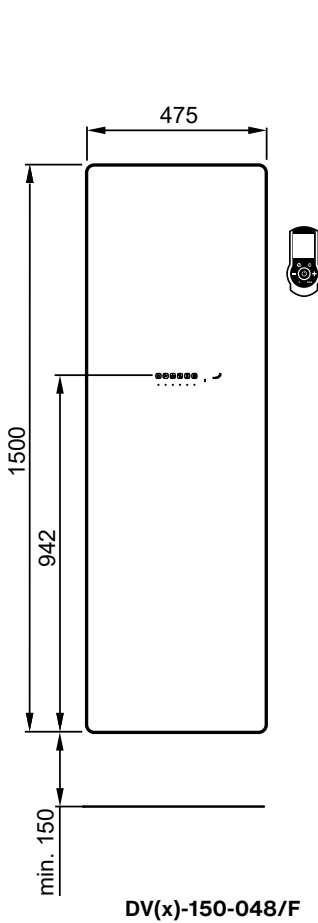

⚡ Zehnder Deseo Verso

DVW-150-048/F	1500	475	white glass	600	£1,406	£1,687.20
DVW-175-048/F	1750	475	white glass	750	£1,790	£2,148.00
DVB-150-048/F	1500	475	black glass	600	£1,406	£1,687.20
DVB-175-048/F	1750	475	black glass	750	£1,790	£2,148.00
DVM-150-048/F	1500	475	mirror glass	600	£1,508	£1,809.60
DVM-175-048/F	1750	475	mirror glass	750	£1,874	£2,248.80