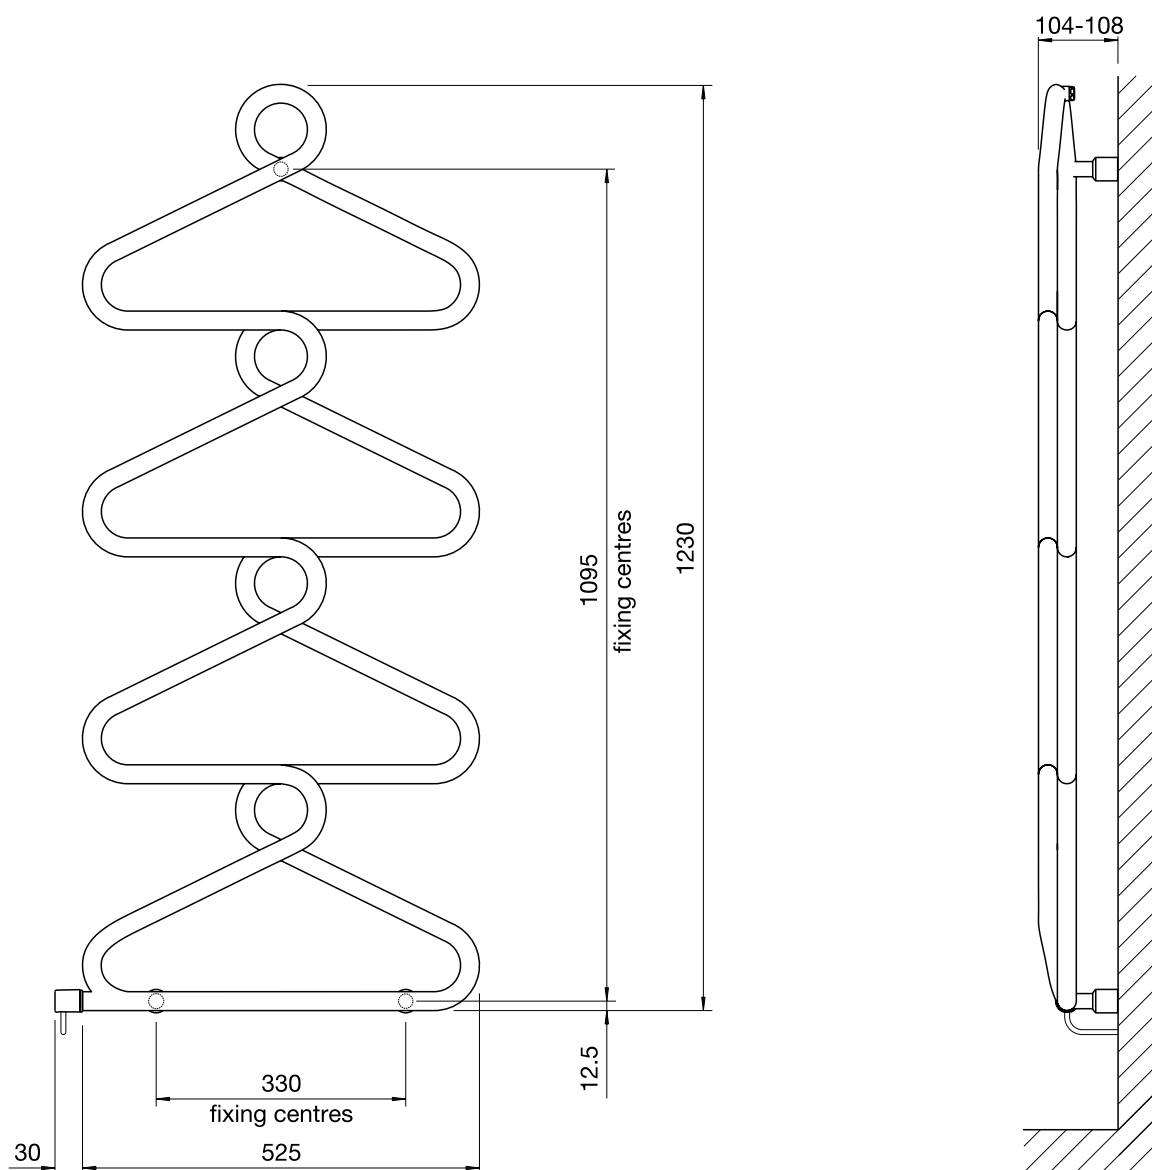

Zehnder Archibald Electric

In stock items highlighted in bold below	Height (mm)	Width (mm)	Finish	Simple immersion heater Class I IPX4 Zone 1 bath, Zone 2 shower Electric rating (watts)	RRP (ex VAT)	RRP (inc 20% VAT)

Zehnder Archibald Electric

ABZ-120-50/AF	1230	525	white*	300	£632	£758.40
ABZC-120-50/AF	1230	525	chrome	200	£998	£1,197.60

*Traffic White (RAL 9016)

Colour finish: Colours from the World of Colours chart are priced at: Traffic White (RAL 9016) + 25%.
Colour finish and non-stock products delivery: 3-5 weeks.

Tube: Ø25mm round
All dimensions in mm