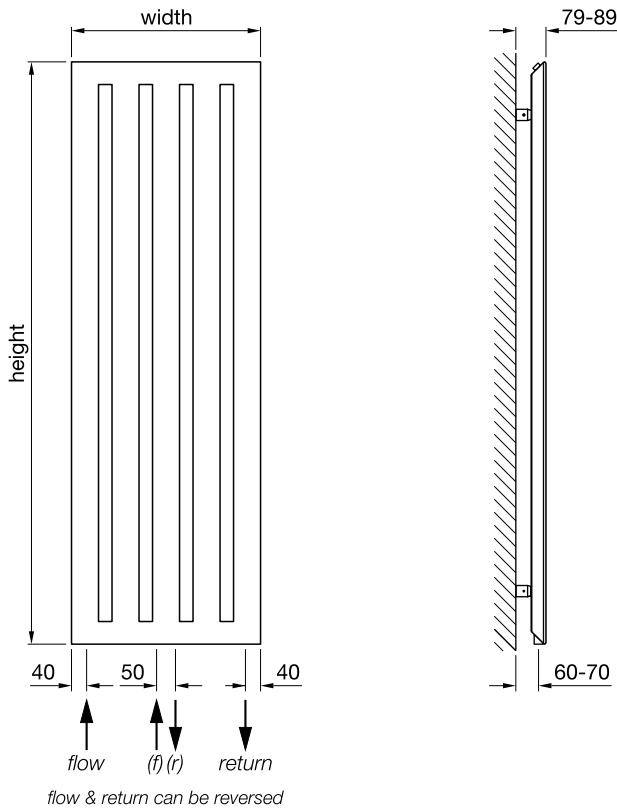

Zehnder Metropolitan

In stock items highlighted in bold below	Height (mm)	Width (mm)	Number of tubes	Finish	Output $\Delta T=50^{\circ}\text{C}$ (watts/btu) All outputs certified to EN 442	RRP (ex VAT)	RRP (inc 20% VAT)

Zehnder Metropolitan vertical tubes

MEV-150-030	1500	280	3	white*	405/1382	£460	£552.00
MEV-150-040	1500	385	4	white*	533/1819	£522	£626.40
MEV-150-050	1500	490	5	white*	655/2235	£583	£699.60
MEV-150-060	1500	595	6	white*	773/2637	£645	£774.00
MEV-180-030	1800	280	3	white*	490/1672	£500	£600.00
MEV-180-040	1800	385	4	white*	643/2194	£574	£688.80
MEV-180-050	1800	490	5	white*	791/2699	£646	£775.20
MEV-180-060	1800	595	6	white*	934/3187	£720	£864.00
MEV-200-030	2000	280	3	white*	544/1856	£528	£633.60
MEV-200-040	2000	385	4	white*	714/2436	£608	£729.60
MEV-200-050	2000	490	5	white*	878/2996	£689	£826.80
MEV-200-060	2000	595	6	white*	1037/3538	£769	£922.80

*Traffic White (RAL 9016)

Colour finish: Colours from the World of Colours chart are priced at: Traffic White (RAL 9016) + 25%.
Colour finish and non-stock products delivery: 3-5 weeks.

Tube frame: 70mm x 39mm triangular
Vertical tubes: 70mm x 8mm flat
All dimensions in mm