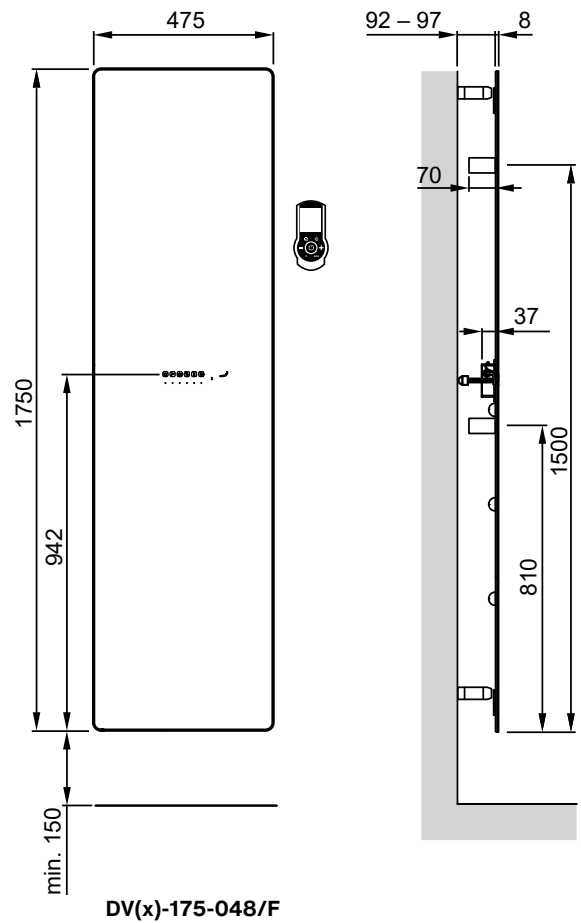

Zehnder Deseo Verso

In stock items highlighted in bold below	Height (mm)	Width (mm)	Finish	Class I IP45 Electric rating (watts)	RRP (ex VAT)	RRP (inc 20% VAT)

⚡ Zehnder Deseo Verso

DVW-150-048/F	1500	475	white glass	600	£1,406	£1,687.20
DVW-175-048/F	1750	475	white glass	750	£1,790	£2,148.00
DVB-150-048/F	1500	475	black glass	600	£1,406	£1,687.20
DVB-175-048/F	1750	475	black glass	750	£1,790	£2,148.00
DVM-150-048/F	1500	475	mirror glass	600	£1,508	£1,809.60
DVM-175-048/F	1750	475	mirror glass	750	£1,874	£2,248.80

Soft-push retractable bars providing plenty of towel hanging space. Rails can be fitted to extend from either side

Rail side projection when extended = 310mm
1 rail included with 1500mm models
2 rails included with 1750mm high models

Deseo Verso control panel.
Scan the QR code for more information.

Controlled via intuitive control panel or convenient remote control with infrared technology

Simple touch controls providing maximum control

Child safety operation lock

Glass front panel
All dimensions in mm