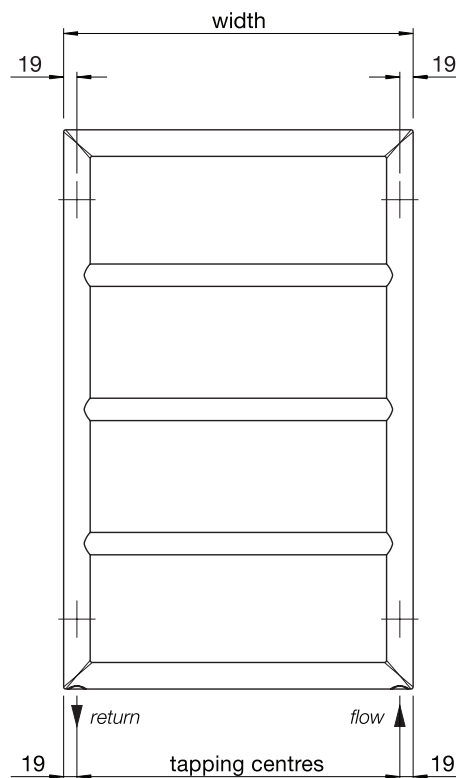

Tube frame: $\text{Ø}38\text{mm}$ round
Tube horizontal: $\text{Ø}32\text{mm}$ round
All dimensions in mm