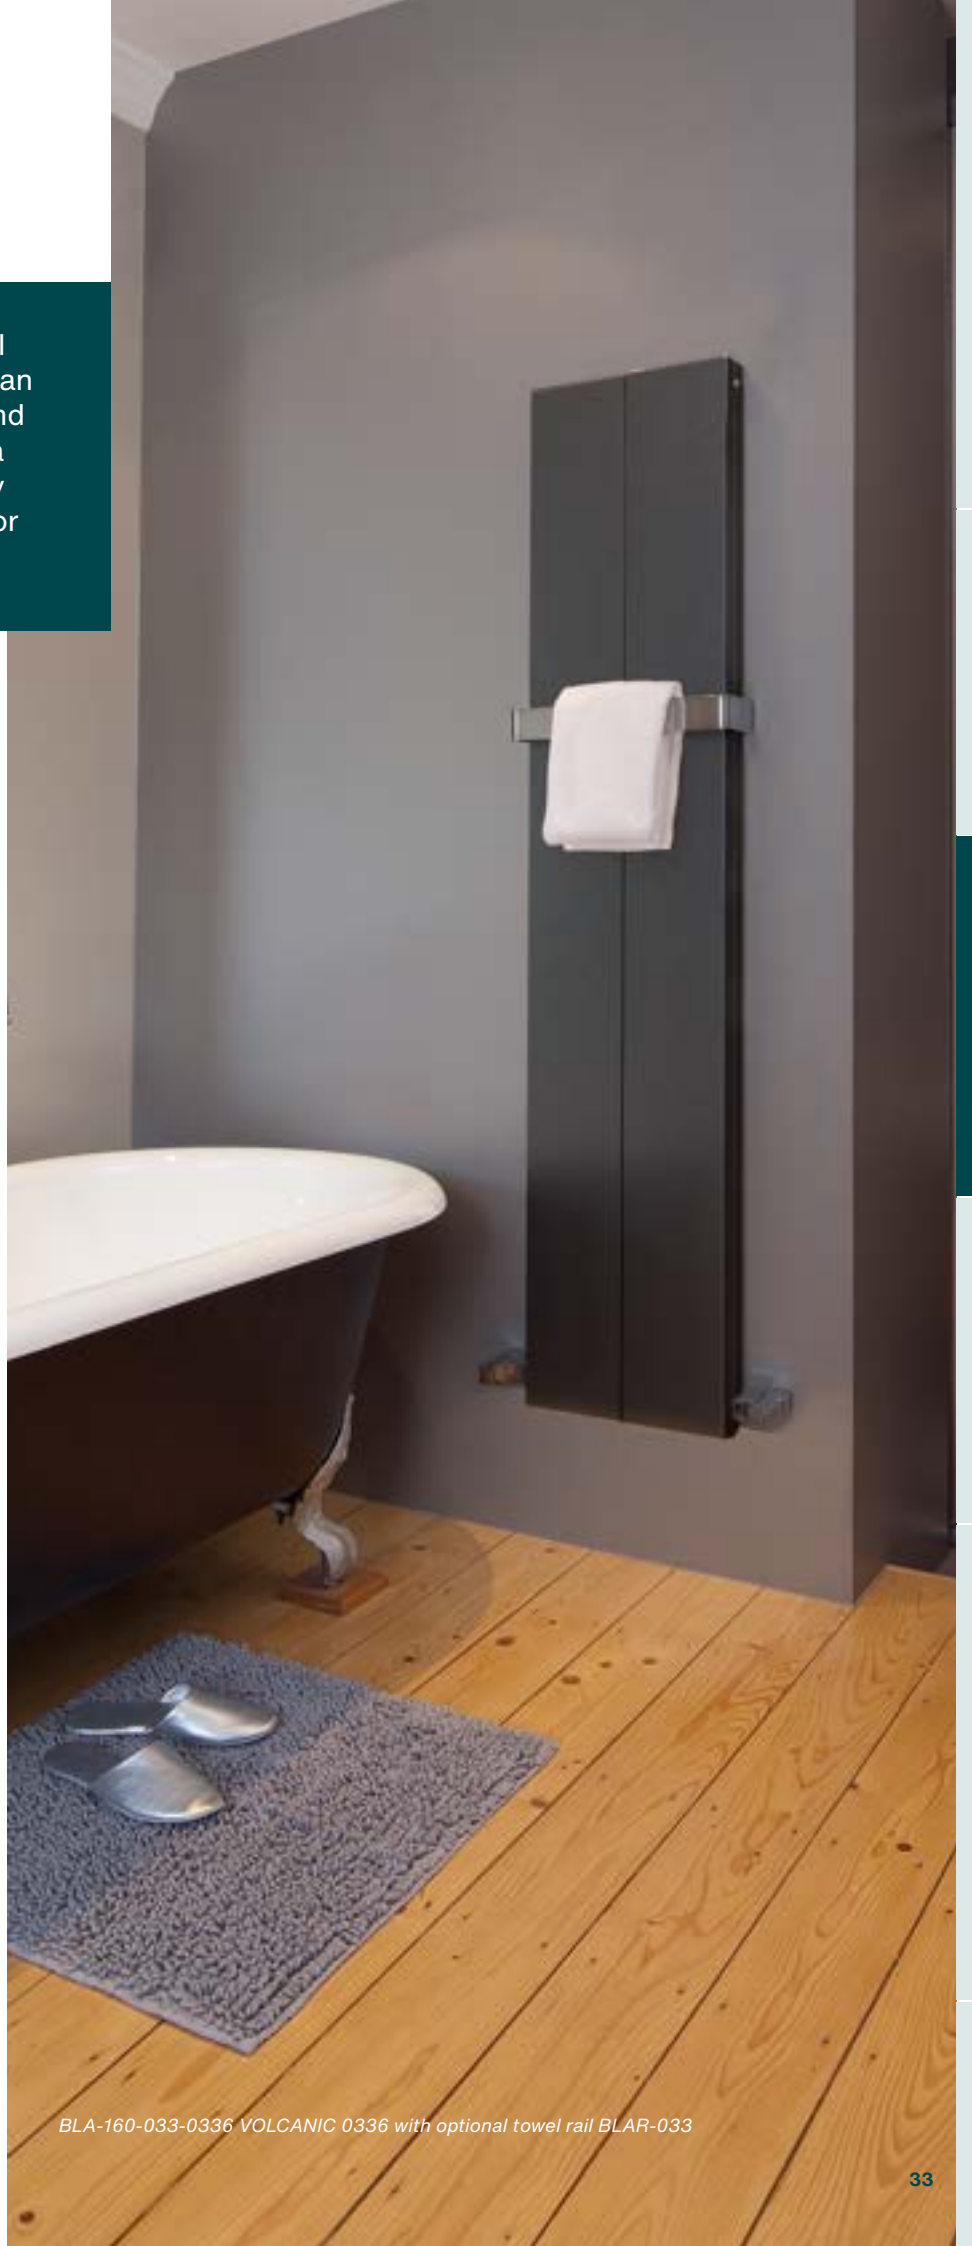

note: flow & return can be reversed if required see separate sheet for instructions

160mm x 60mm extruded sections
All dimensions in mm

Calm and chic, the Blok towel radiator complements the clean lines of modern bathrooms and kitchens. Compact and with a good heat output, this energy efficient radiator is suitable for both large and small spaces.