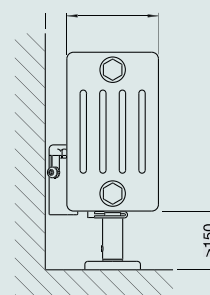

Tube vertical: Ø25mm round
All dimensions in mm