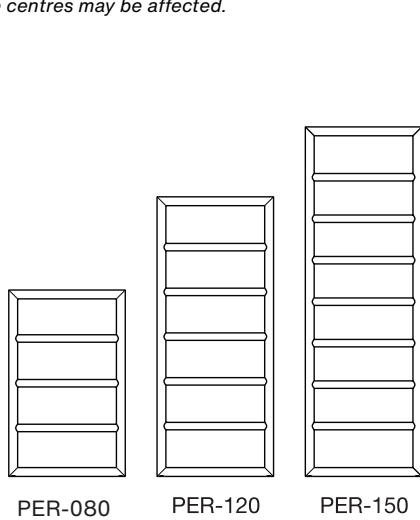

Tube frame: $\text{Ø}38\text{mm}$ round
Tube horizontal: $\text{Ø}32\text{mm}$ round
All dimensions in mm