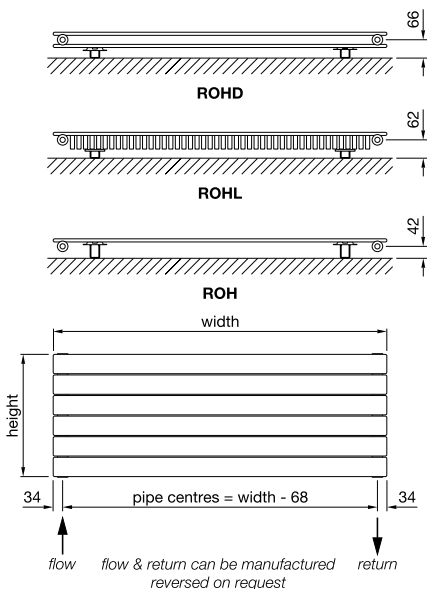

Zehnder Roda Horizontal Single panel

ROH-059-060	592	600	70	8	white*	399/1361	£268	£321.60
ROH-059-080	592	800	70	8	white*	532/1815	£303	£363.60
ROH-059-100	592	1000	70	8	white*	665/2269	£337	£404.40
ROH-059-120	592	1200	70	8	white*	798/2723	£371	£445.20
ROH-059-140	592	1400	70	8	white*	931/3177	£406	£487.20

Zehnder Roda Horizontal Single panel with single convector fin

ROHL-059-060	592	600	92	8	white*	644/2197	£370	£444.00
ROHL-059-080	592	800	92	8	white*	859/2931	£431	£517.20
ROHL-059-100	592	1000	92	8	white*	1074/3664	£492	£590.40
ROHL-059-120	592	1200	92	8	white*	1289/4398	£553	£663.60
ROHL-059-140	592	1400	92	8	white*	1504/5132	£614	£736.80

Zehnder Roda Horizontal Double panel

ROHD-059-060	592	600	93	8	white*	641/2187	£434	£520.80
ROHD-059-080	592	800	93	8	white*	855/2917	£491	£589.20
ROHD-059-100	592	1000	93	8	white*	1069/3647	£548	£657.60
ROHD-059-120	592	1200	93	8	white*	1283/4378	£605	£726.00
ROHD-059-140	592	1400	93	8	white*	1497/5108	£662	£794.40

*Traffic White (RAL 9016)

Colour finish: Colours from the World of Colours chart are priced at: Traffic White (RAL 9016) + 25%.
Colour finish and non-stock products delivery: 3-5 weeks.

ROH/ROHL/ROHD models
Tube horizontal: 70mm x 11mm flat
Tube vertical: $\varnothing 38$ mm round