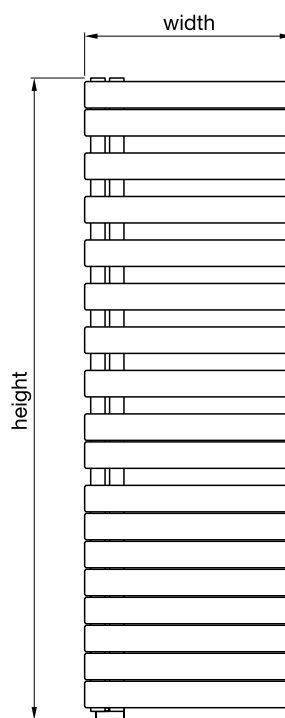

Zehnder Roda Spa Asym Electric

Scan for the complete compliant technical specifications

In stock items highlighted in bold below	Height (mm)	Width (mm)	Finish	Radio frequency remote programmer IP44 Zone 1 Bath, Zone 2 Shower, Class II Electric rating (watts)	RRP (ex VAT)	RRP (inc 20% VAT)

Zehnder Roda Spa Asym Electric

ROFEL-080-55/GF	828	550	white*	500	£668	£801.60
ROFEL-120-55/GF	1206	550	white*	750	£780	£936.00
ROFEL-170-55/GF	1699	550	white*	1000	£975	£1,170.00
ROFER-080-55/GF	828	550	white*	500	£668	£801.60
ROFER-120-55/GF	1206	550	white*	750	£780	£936.00
ROFER-170-55/GF	1699	550	white*	1000	£975	£1,170.00

*Traffic White (RAL 9016)

Colour finish: Colours from the World of Colours chart are priced at: Traffic White (RAL 9016) + 25%.
Colour finish and non-stock products delivery: 3–5 weeks.

Accessories				
Model		Finish	RRP (ex VAT)	RRP (inc 20% VAT)
470331	Hooks for Zehnder Roda Spa. Pack of 2 hooks.	white*	£14	£16.80
470379	Hooks for Zehnder Roda Spa. Pack of 2 hooks.	colour	£19	£22.80

ROFER-170

Tube horizontal: 70mm x 11mm tubes
Tube vertical: Ø38mm tubes
All dimensions in mm