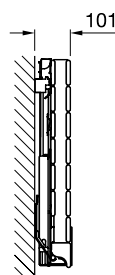

Open Window detection

The Integral control unit recognises if a window has been opened for an extended period and switches the radiator off. Once the window is closed, the radiator returns to normal operation.

- Temperature changes are quickly recognised via the external temperature sensor
- The integral thermostat proactively reacts to sensor information; delivering the perfect indoor climate
- Intuitive radiator which automatically switches off if a window is open for an extended period
- An intelligent heating solution which lowers costs and energy consumption

ROEHD