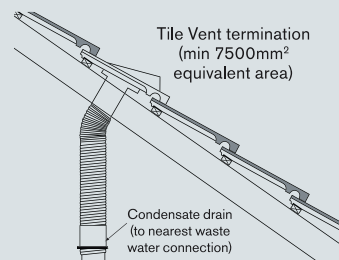

Tile Vent termination (min 7500mm² equivalent area)