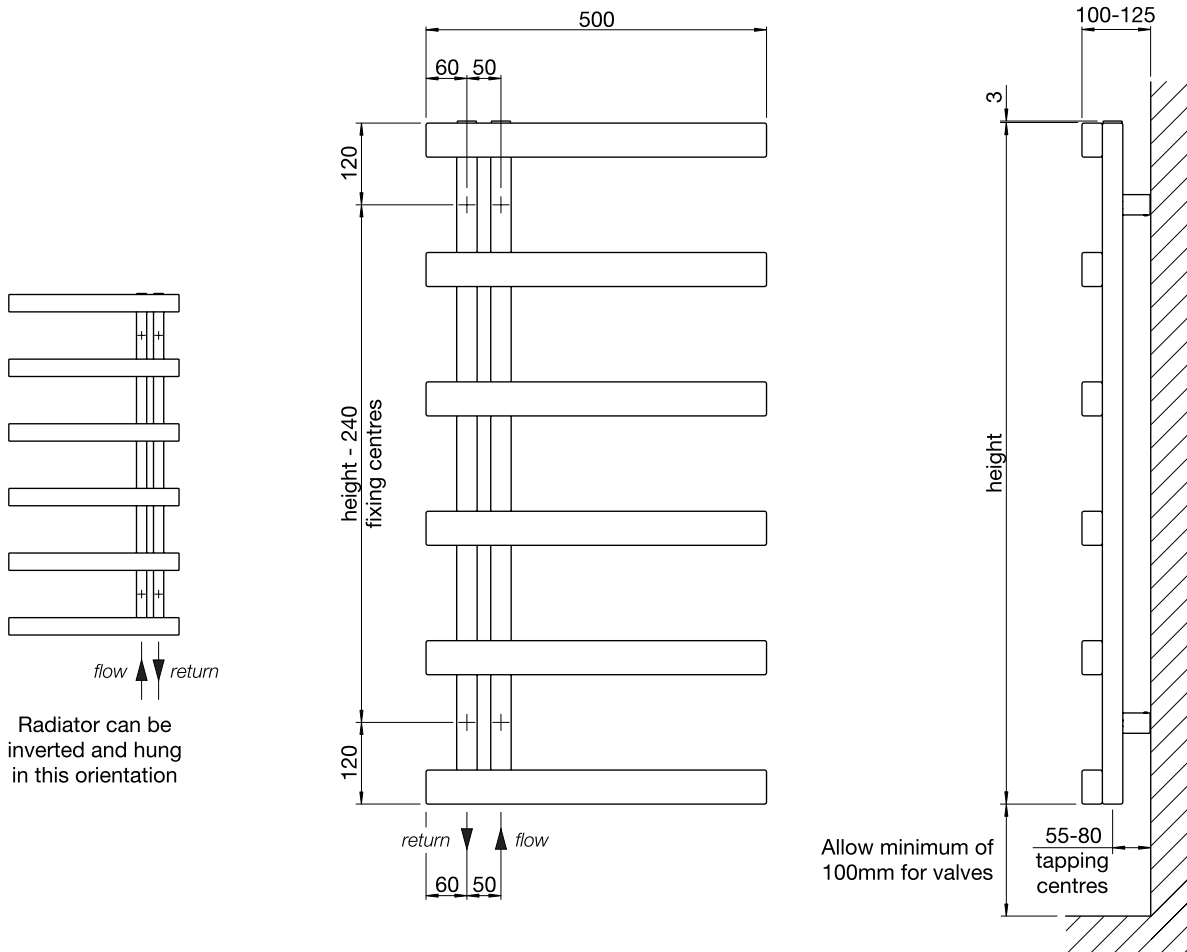

Zehnder Alban

Scan for the complete compliant technical specifications

In stock items highlighted in bold below	Height (mm)	Width (mm)	Finish	Output $\Delta T=50^{\circ}\text{C}$ (watts/btu) All outputs certified to EN 442	Dual Fuel Immersion Rating (watts)	RRP (ex VAT)	RRP (inc 20% VAT)
ALZ-100-50	1000	500	stainless steel mirror	256/873	200	£973	£1,167.60
ALZ-140-50	1380	500	stainless steel mirror	332/1133	200	£1,176	£1,411.20
ALZ-180-50	1760	500	stainless steel mirror	417/1423	300	£1,410	£1,692.00
ALZ-100-50-N209	1000	500	brushed brass*	256/873	200	£1,041	£1,249.20
ALZ-140-50-N209	1380	500	brushed brass*	332/1133	200	£1,256	£1,507.20
ALZ-100-50-N211	1000	500	brushed black chrome*	256/873	200	£1,041	£1,249.20
ALZ-140-50-N211	1380	500	brushed black chrome*	332/1133	200	£1,256	£1,507.20
ALZ-100-50-N213	1000	500	brushed bronze*	256/873	200	£1,041	£1,249.20
ALZ-140-50-N213	1380	500	brushed bronze*	332/1133	200	£1,256	£1,507.20

Zehnder Alban

*PVD finishes

Dual energy: Self fit (additional cost to central heating model prices). For more information please scan the QR code.
Rail can be installed with the tubes to the right or the left.

Tube horizontal: 50mm x 30mm rectangular
Tube vertical: 30mm x 30mm square
All dimensions in mm