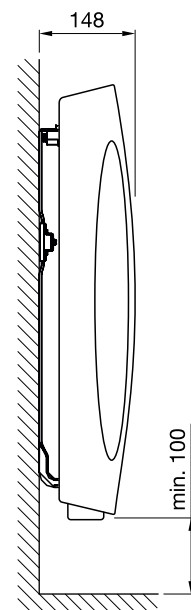

*Pure White (RAL 9010)

Temperature controller: Backlit LCD digital display screen gives complete control. Temperature can be adjusted in 0.5°C increments. 3 pre-set programmes and 5 mode settings. Open window detection system and parental lock. 7 day programmable function.

Colour finish: Colours from the World of Colours chart are priced at: Traffic White (RAL 9016) + 25%.
Colour finish and non-stock products delivery: 3-5 weeks.

Open Window detection

The Integral control unit recognises if a window has been opened for an extended period and switches the radiator off. Once the window is closed, the radiator returns to normal operation.

- Temperature changes are quickly recognised via the external temperature sensor
- The integral thermostat proactively reacts to sensor information; delivering the perfect indoor climate
- Intuitive radiator which automatically switches off if a window is open for an extended period
- An intelligent heating solution which lowers costs and energy consumption

80mm x 100mm extruded sections
All dimensions in mm