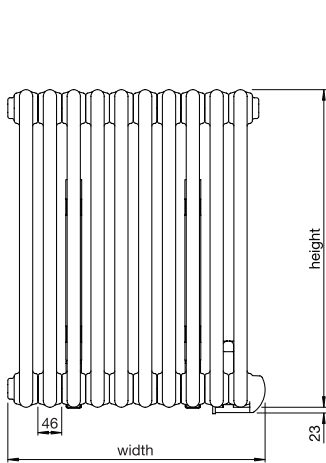

Zehnder Charleston Electric

In stock items highlighted in bold below	Height (mm)	Width (mm)	Overall Projection	Number of sections	Finish	Radio frequency remote programmer IP44 Zone 1 Bath, Zone 2 Shower, Class II Electric rating (watts)	RRP (ex VAT)	RRP (inc 20% VAT)

⚡ Zehnder Charleston Electric Horizontal - 3 column

NZ3-060-050/GF	600	502	135	10	white*	500	£689	£826.80
NZ3-060-059/GF	600	594	135	12	white*	750	£803	£963.60
NZ3-060-073/GF	600	732	135	15	white*	1000	£870	£1,044.00
NZ3-060-087/GF	600	870	135	18	white*	1250	£1,016	£1,219.20
NZ3-060-101/GF	600	1008	135	21	white*	1500	£1,096	£1,315.20
NZ3-060-128/GF	600	1284	135	27	white*	2000	£1,318	£1,581.60

⚡ Zehnder Charleston Electric Vertical - 2 column

NZ2-180-031/GF	1792	305	97	6	white*	750	£895	£1,074.00
NZ2-180-040/GF	1792	397	97	8	white*	1000	£965	£1,158.00
NZ2-180-049/GF	1792	489	97	10	white*	1250	£990	£1,188.00
NZ2-180-058/GF	1792	581	97	12	white*	1500	£1,050	£1,260.00

⚡ Zehnder Charleston Plinth Electric - 5 column

NZ5-030-096/GF-F	300	962	213	20	white	1000	£1,145	£1,374.00

*Traffic White (RAL 9016)

Colour finish: Colours from the World of Colours chart are priced at: Traffic White (RAL 9016) + 25%.
Colour finish and non-stock products delivery: 3-5 weeks.