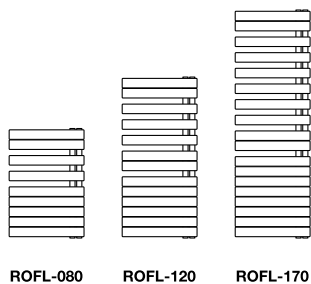

*Traffic White (RAL 9016)

Dual energy: Self fit (additional cost to central heating model prices). For more information please scan the QR code.

Colour finish: Colours from the World of Colours chart are priced at: Traffic White (RAL 9016) + 25%.
Colour finish and non-stock products delivery: 3-5 weeks.

Accessories				
Model		Finish	RRP (ex VAT)	RRP (inc 20% VAT)
470331	Hooks for Zehnder Roda Spa. Pack of 2 hooks	white*	£14	£16.80
470339	Hooks for Zehnder Roda Spa. Pack of 2 hooks	matt black	£19	£22.80
470349	Hooks for Zehnder Roda Spa. Pack of 2 hooks	anthracite	£19	£22.80
470369	Hooks for Zehnder Roda Spa. Pack of 2 hooks	volcanic	£19	£22.80
470379	Hooks for Zehnder Roda Spa. Pack of 2 hooks	colour	£19	£22.80

Tube horizontal: 70mm x 11mm tubes
Tube vertical: Ø38mm tubes
All dimensions in mm