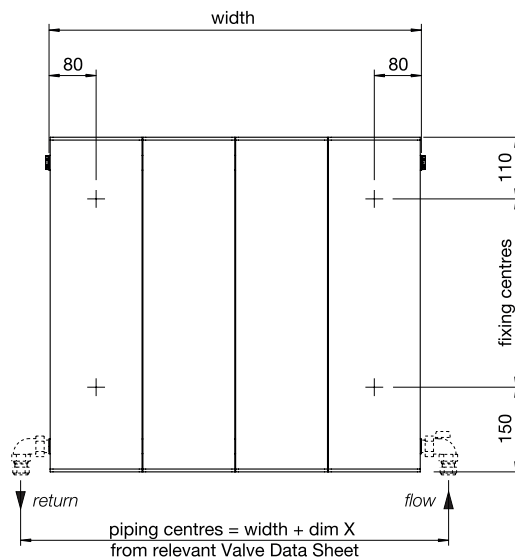

note: flow & return can be reversed if required see separate sheet for instructions

160mm x 60mm extruded sections
All dimensions in mm

Calm and chic, the Blok towel radiator complements the clean lines of modern bathrooms and kitchens. Compact and with a good heat output, this energy efficient radiator is suitable for both large and small spaces.