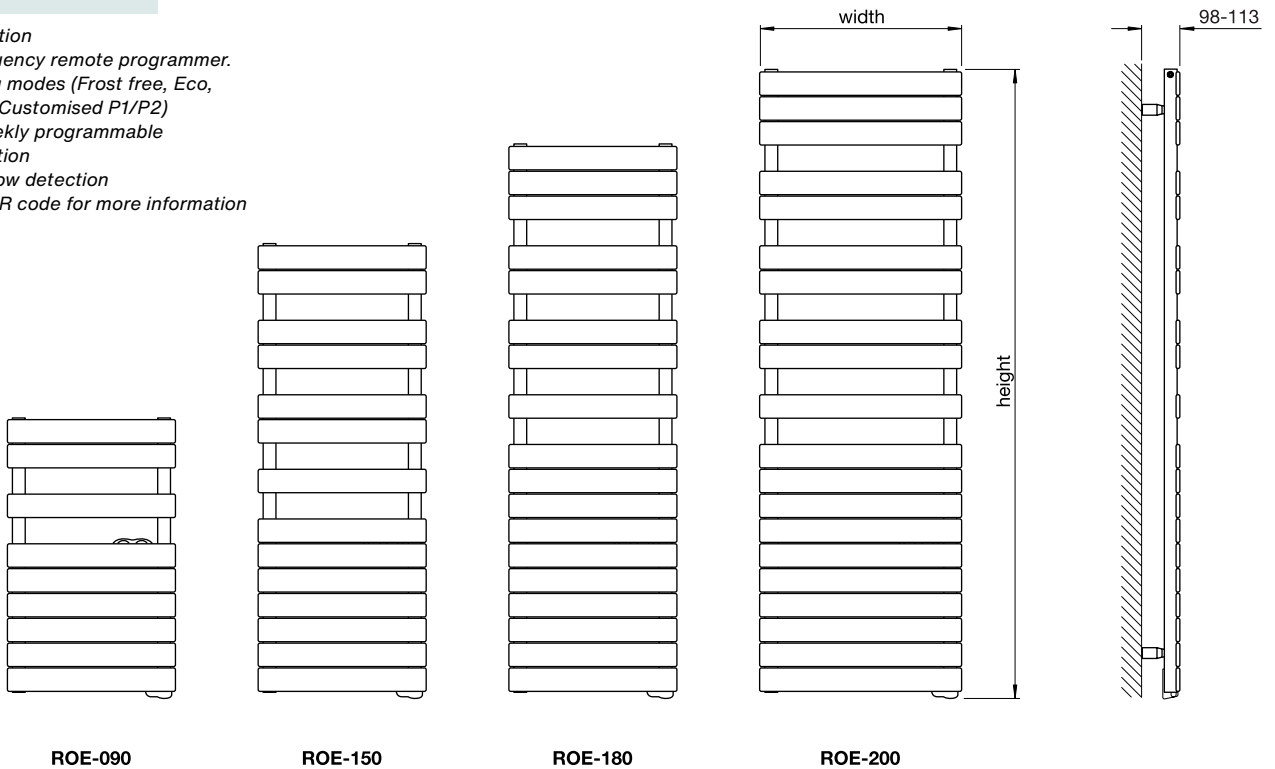

Tube horizontal: 70mm x 11mm tubes
Tube vertical: Ø38mm tubes
All dimensions in mm