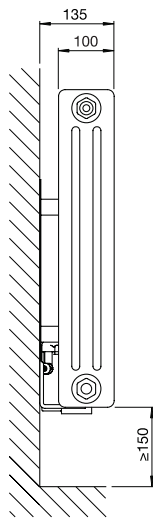

⚡ Zehnder Charleston Plinth Electric - 5 column

NZ5-030-096/GF-F	300	962	213	20	white	1000	£1,145	£1,374.00

*Traffic White (RAL 9016)

Colour finish: Colours from the World of Colours chart are priced at: Traffic White (RAL 9016) + 25%.
Colour finish and non-stock products delivery: 3-5 weeks.