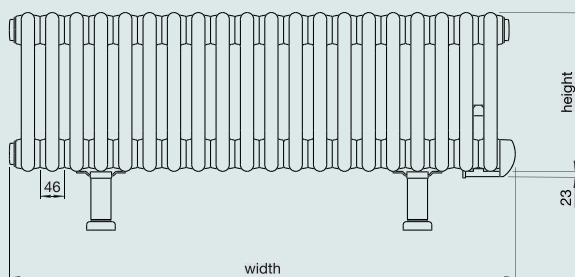

Tube vertical: Ø25mm round
All dimensions in mm