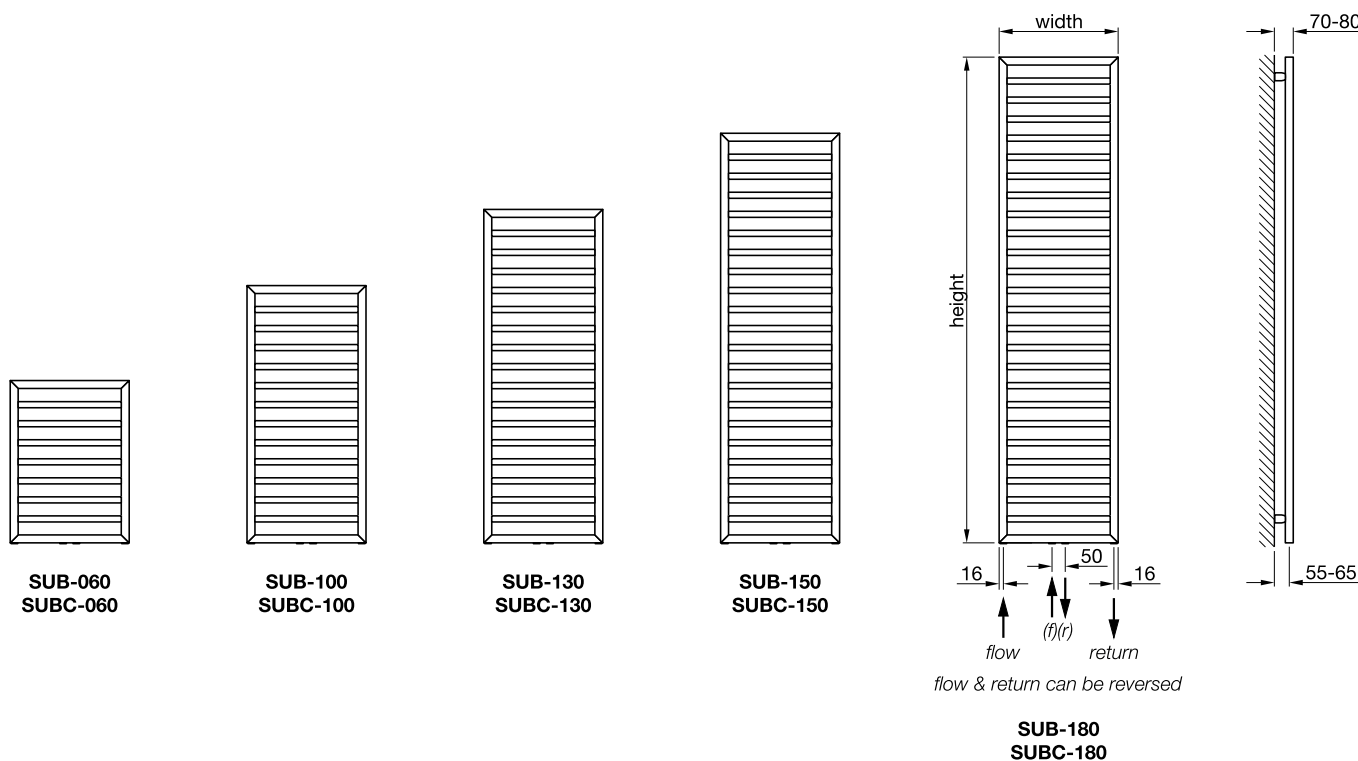

Dual energy: Self fit (additional cost to central heating model prices). For more information please scan the QR code.

Colour finish: Colours from the World of Colours chart are priced at: Traffic White (RAL 9016) + 25%.
Colour finish and non-stock products delivery: 3-5 weeks.

Accessories		Finish	RRP (ex VAT)	RRP (inc 20% VAT)
Optional wall brackets: Increases space behind rail by 20mm				
952119	Zehnder Subway SUB extended bracket kit	colour	£62	£74.40

Tube frame: 30mm x 30mm square
Tube horizontal: $\varnothing 23\text{mm}$ round
All dimensions in mm