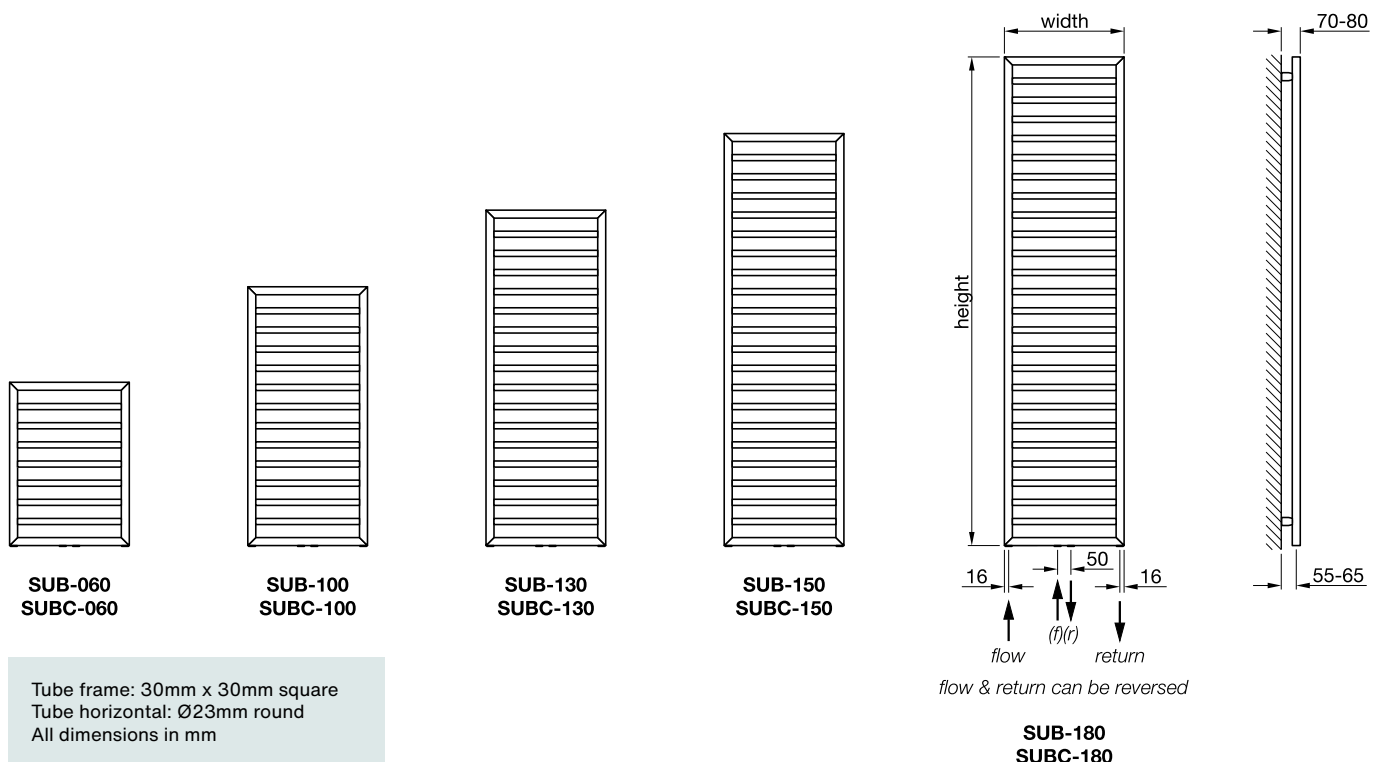

*Traffic White (RAL 9016)

Dual energy: Self fit (additional cost to central heating model prices). For more information please scan the QR code.

Colour finish: Colours from the World of Colours chart are priced at: Traffic White (RAL 9016) + 25%.
Colour finish and non-stock products delivery: 3-5 weeks.

Accessories		Finish	RRP (ex VAT)	RRP (inc 20% VAT)
Optional wall brackets: Increases space behind rail by 20mm				
952111	Zehnder Subway SUB extended bracket kit	white*	£62	£74.40
952118	Zehnder Subway SUBC extended bracket kit	chrome	£62	£74.40
952119	Zehnder Subway SUB extended bracket kit	colour	£62	£74.40