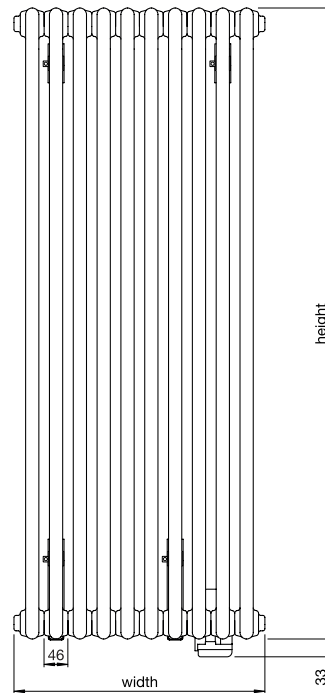

Zehnder Charleston Electric

In stock items highlighted in bold below	Height (mm)	Width (mm)	Overall Projection	Number of sections	Finish	Radio frequency remote programmer IP44 Zone 1 Bath, Zone 2 Shower, Class II Electric rating (watts)	RRP (ex VAT)	RRP (inc 20% VAT)

⚡ Zehnder Charleston Electric Horizontal - 3 column

NZ3-060-050/GF	600	502	135	10	white*	500	£689	£826.80
NZ3-060-059/GF	600	594	135	12	white*	750	£803	£963.60
NZ3-060-073/GF	600	732	135	15	white*	1000	£870	£1,044.00
NZ3-060-087/GF	600	870	135	18	white*	1250	£1,016	£1,219.20
NZ3-060-101/GF	600	1008	135	21	white*	1500	£1,096	£1,315.20
NZ3-060-128/GF	600	1284	135	27	white*	2000	£1,318	£1,581.60

⚡ Zehnder Charleston Electric Vertical - 2 column

NZ2-180-031/GF	1792	305	97	6	white*	750	£895	£1,074.00
NZ2-180-040/GF	1792	397	97	8	white*	1000	£965	£1,158.00
NZ2-180-049/GF	1792	489	97	10	white*	1250	£990	£1,188.00
NZ2-180-058/GF	1792	581	97	12	white*	1500	£1,050	£1,260.00

⚡ Zehnder Charleston Plinth Electric - 5 column

NZ5-030-096/GF-F	300	962	213	20	white	1000	£1,145	£1,374.00

*Traffic White (RAL 9016)

Colour finish: Colours from the World of Colours chart are priced at: Traffic White (RAL 9016) + 25%.
Colour finish and non-stock products delivery: 3-5 weeks.