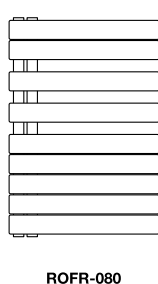

*Traffic White (RAL 9016)

Dual energy: Self fit (additional cost to central heating model prices). For more information please scan the QR code.

Colour finish: Colours from the World of Colours chart are priced at: Traffic White (RAL 9016) + 25%.
Colour finish and non-stock products delivery: 3-5 weeks.

Accessories				
Model		Finish	RRP (ex VAT)	RRP (inc 20% VAT)
470331	Hooks for Zehnder Roda Spa. Pack of 2 hooks	white*	£14	£16.80
470339	Hooks for Zehnder Roda Spa. Pack of 2 hooks	matt black	£19	£22.80
470349	Hooks for Zehnder Roda Spa. Pack of 2 hooks	anthracite	£19	£22.80
470369	Hooks for Zehnder Roda Spa. Pack of 2 hooks	volcanic	£19	£22.80
470379	Hooks for Zehnder Roda Spa. Pack of 2 hooks	colour	£19	£22.80

Tube horizontal: 70mm x 11mm tubes
Tube vertical: Ø38mm tubes
All dimensions in mm