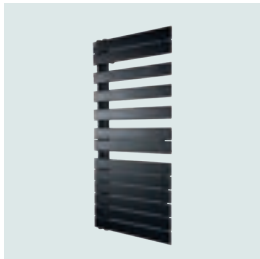

ROFR-120-055 VOLCANIC 0336