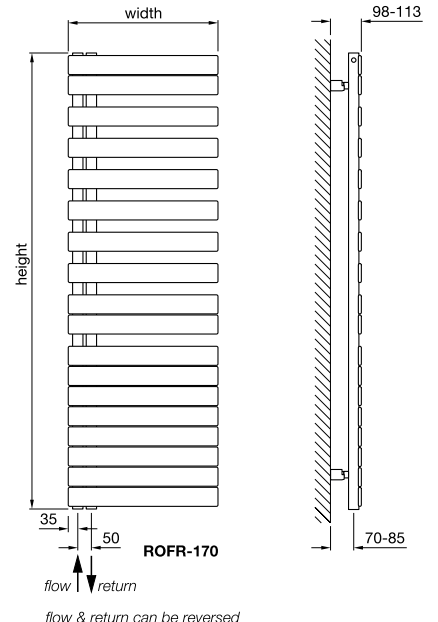

*Traffic White (RAL 9016)

Dual energy: Self fit (additional cost to central heating model prices). For more information please scan the QR code.

Colour finish: Colours from the World of Colours chart are priced at: Traffic White (RAL 9016) + 25%.
Colour finish and non-stock products delivery: 3-5 weeks.

Accessories				
Model		Finish	RRP (ex VAT)	RRP (inc 20% VAT)
470331	Hooks for Zehnder Roda Spa. Pack of 2 hooks	white*	£14	£16.80
470339	Hooks for Zehnder Roda Spa. Pack of 2 hooks	matt black	£19	£22.80
470349	Hooks for Zehnder Roda Spa. Pack of 2 hooks	anthracite	£19	£22.80
470369	Hooks for Zehnder Roda Spa. Pack of 2 hooks	volcanic	£19	£22.80
470379	Hooks for Zehnder Roda Spa. Pack of 2 hooks	colour	£19	£22.80

Tube horizontal: 70mm x 11mm tubes
Tube vertical: Ø38mm tubes
All dimensions in mm