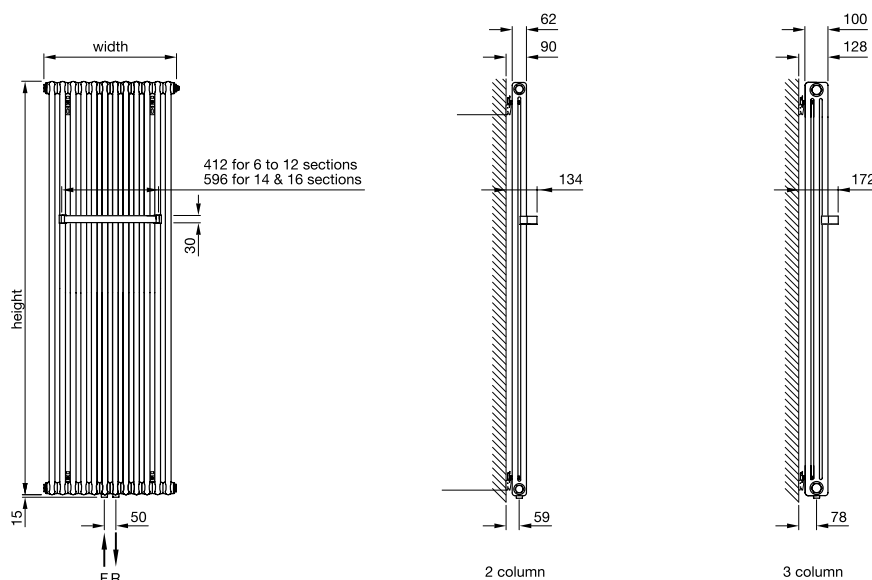

*Traffic White (RAL 9016)

Colour finish: Colours from the World of Colours chart are priced at: Traffic White (RAL 9016) + 25%.
Colour finish and non-stock products delivery: 3-5 weeks. Charleston Technoline finish is not recommended for bathroom applications.

1 x Chrome Bar included. See diagrams below for detail.
If you require an additional towel bar please see Accessories section below.

Accessories				
Model		Finish	RRP (ex VAT)	RRP (inc 20% VAT)
966018	Towel bar. Length: 366mm. Spans up to 9 sections.	chrome	£154	£184.80
458208	Towel bar. Length: 412mm. Spans up to 10 sections.	chrome	£160	£192.00
458218	Towel bar. Length: 596mm. Spans up to 14 sections.	chrome	£173	£207.60
966028	Towel bar. Length: 918mm. Spans up to 21 sections.	chrome	£178	£213.60

The Chrome towel bar (above) can be cut to fit if required

601020	Lambs wool cleaning brush		£34	£40.80

Tube vertical: $\varnothing 25\text{mm}$ round
All dimensions in mm