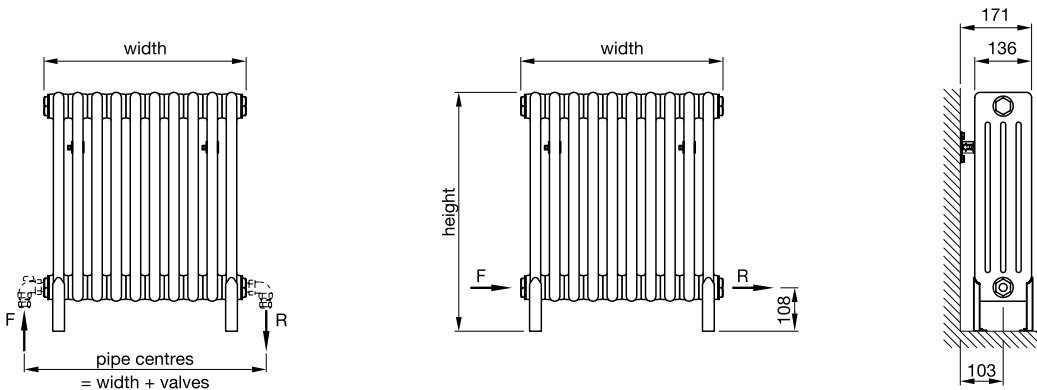

*Traffic White (RAL 9016)

Colour finish: Colours from the World of Colours chart are priced at: Traffic White (RAL 9016) + 25%.
Colour finish and non-stock products delivery: 3-5 weeks.

Note: Radiators with an even number of sections over 22 sections will be supplied with a middle foot. This will be placed in the first of the middle two sections.

Tube vertical: $\text{Ø}25\text{mm}$ round
All dimensions in mm