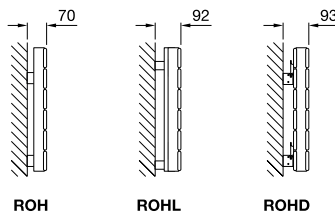

ROV/ROVD models
Tube horizontal: $\varnothing 38$ mm round
Tube vertical: 70mm x 11mm flat