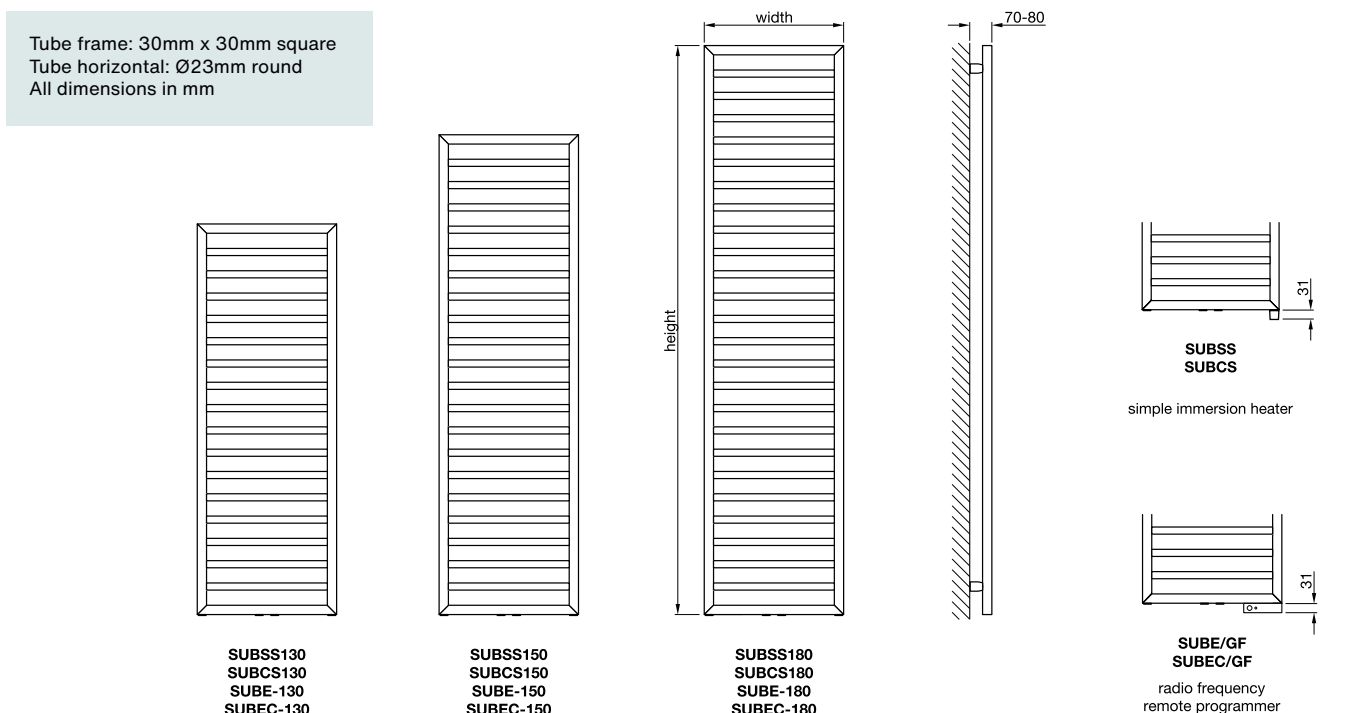

In stock items highlighted in bold below	Height (mm)	Width (mm)	Finish	Radio frequency remote programmer IP44 Zone 1 Bath, Zone 2 Shower, Class II Electric rating (watts)	RRP (ex VAT)	RRP (inc 20% VAT)

⚡ Zehnder Subway Electric

SUBE-130-045/GF	1261	450	white*	500	£514	£616.80
SUBE-150-045/GF	1549	450	white*	600	£568	£681.60
SUBE-150-060/GF	1549	600	white*	750	£610	£732.00
SUBE-180-060/GF	1837	600	white*	900	£661	£793.20
SUBEC-130-045/GF	1261	450	chrome	300	£1,037	£1,244.40
SUBEC-150-045/GF	1549	450	chrome	300	£1,189	£1,426.80
SUBEC-150-060/GF	1549	600	chrome	500	£1,297	£1,556.40
SUBEC-180-060/GF	1837	600	chrome	600	£1,429	£1,714.80

*Traffic White (RAL 9016)

Colour finish: Colours from the World of Colours chart are priced at: Traffic White (RAL 9016) + 25%.
Colour finish and non-stock products delivery: 3-5 weeks.

Accessories		Finish	RRP (ex VAT)	RRP (inc 20% VAT)
Optional wall brackets: Increases space behind rail by 20mm				
954111	Zehnder Subway SUB extended bracket kit	white*	£62	£74.40
954118	Zehnder Subway SUBC extended bracket kit	chrome	£62	£74.40
954119	Zehnder Subway SUB extended bracket kit	colour	£62	£74.40