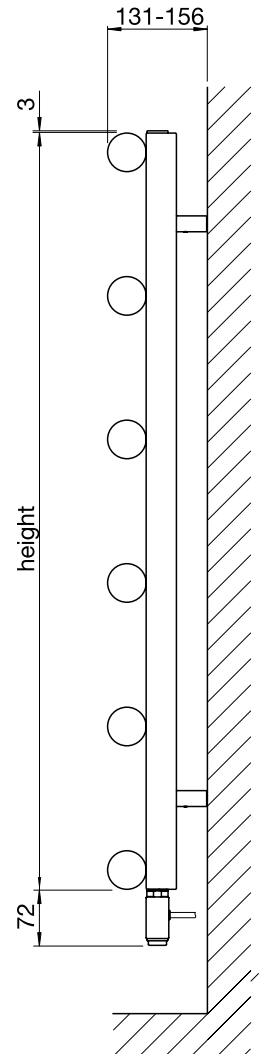

Tube horizontal: Ø50mm round
Tube vertical: 30mm x 30mm square
All dimensions in mm