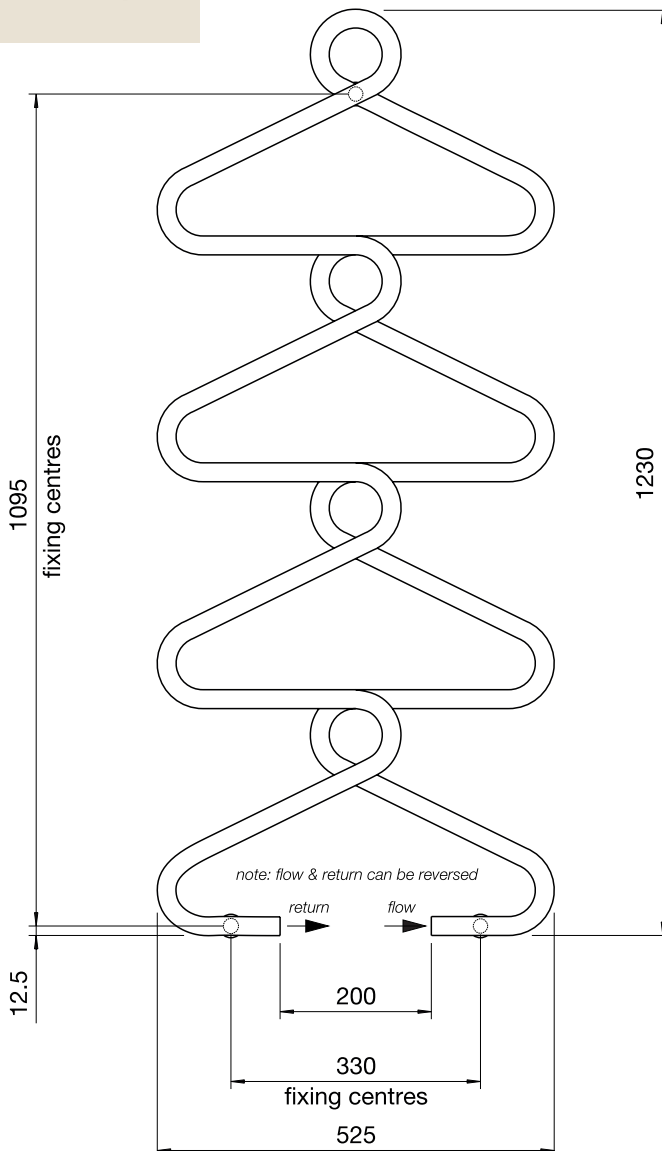

Zehnder Archibald

In stock items highlighted in bold below	Height (mm)	Width (mm)	Finish	Output $\Delta T=50^{\circ}\text{C}$ (watts/btu) All outputs certified to EN 442	RRP (ex VAT)	RRP (inc 20% VAT)

Zehnder Archibald

ABZ-120-50	1230	525	white*	336/1146	£532	£638.40
ABZC-120-50	1230	525	chrome	233/795	£898	£1,077.60

*Traffic White (RAL 9016)

Colour finish: Colours from the World of Colours chart are priced at: Traffic White (RAL 9016) + 25%.
Colour finish and non-stock products delivery: 3-5 weeks.

For pipes from wall or Zehnder recommends VALVE-SET-28 see page 139.

Valve sets in colour finish are also available. For more information see pages 142-143

Tube: $\varnothing 25\text{mm}$ round
All dimensions in mm