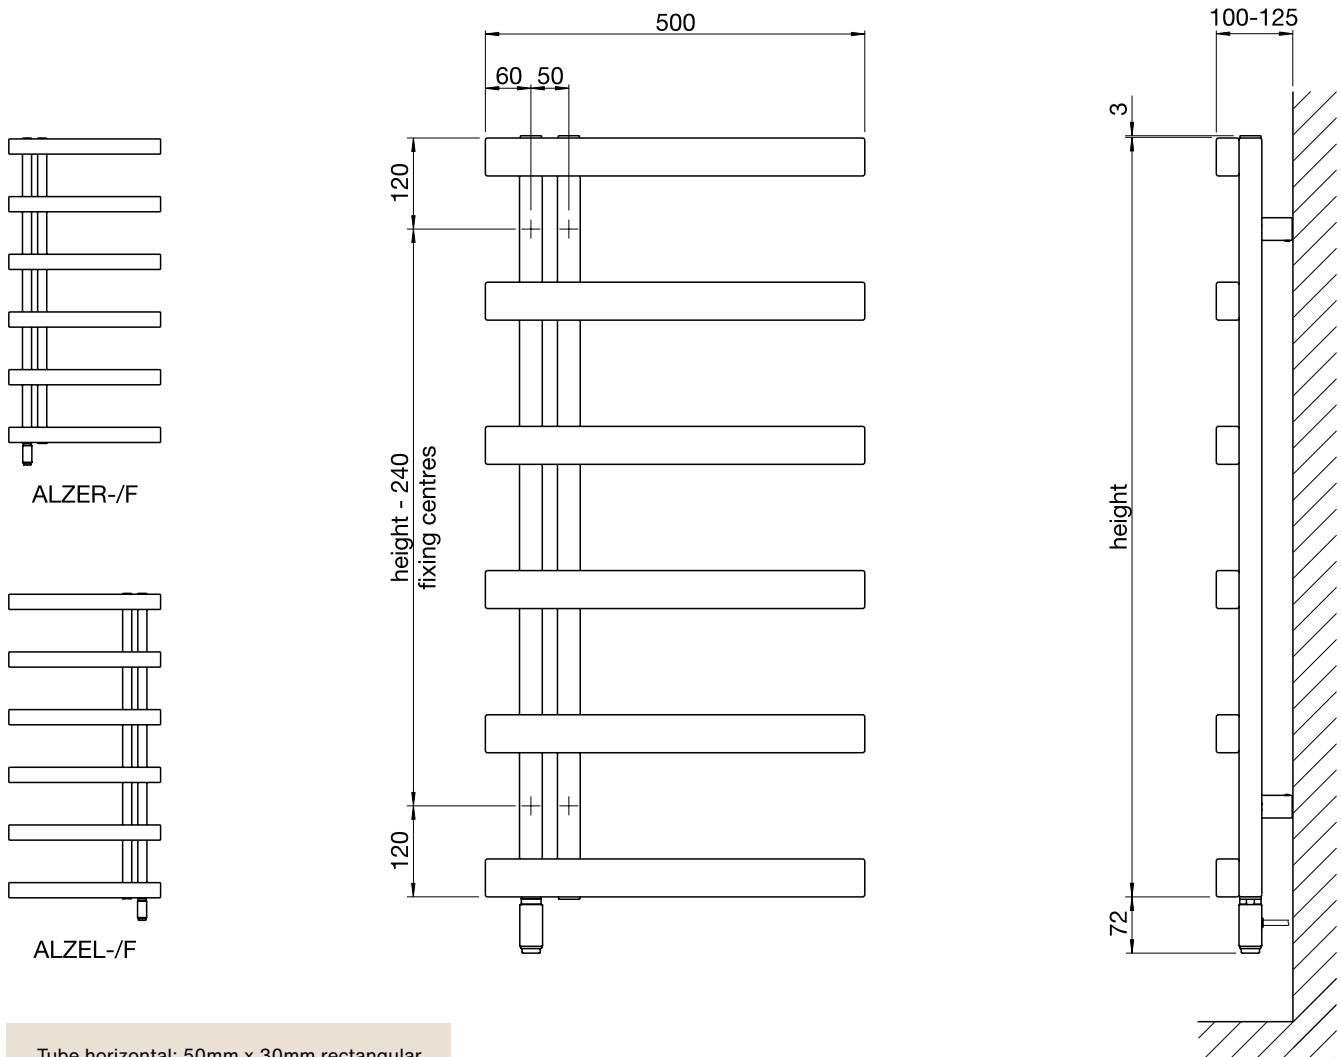

Tube horizontal: 50mm x 30mm rectangular
Tube vertical: 30mm x 30mm square
All dimensions in mm