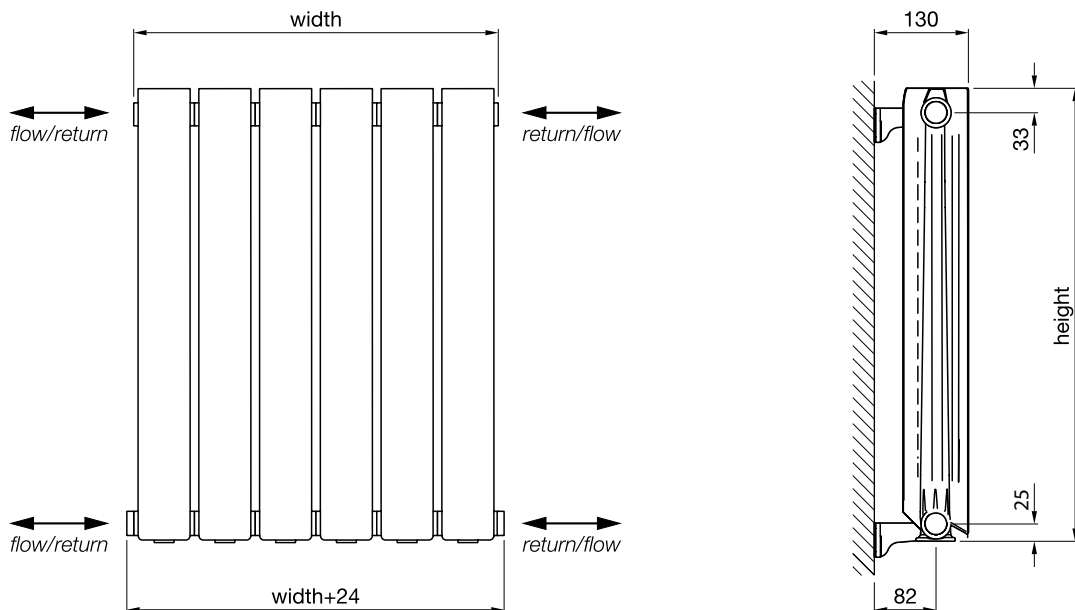

*Pure White (RAL 9010). Colour finishes are not available. Width excludes air vent and bushes (Additional 24mm)

The Aluminium Blitz Super is a high output, low water content, die-cast aluminium radiator, sectional in manufacture, supplied with a bracket pack comprising wall fixing brackets, plugs, bushes and an air vent. Joining nipples, gaskets and an assembly tool must be purchased separately.

Accessories		RRP (ex VAT)	RRP (inc 20% VAT)
905110	Aluminium assembly tool 300	£73	£87.60
905120	Aluminium assembly tool 600	£73	£87.60
905130	Aluminium assembly tool 900	£73	£87.60
905140	Aluminium assembly tool 1200	£73	£87.60
A2/1	1 inch steel joining nipple - for use with Aluminium Blitz Super	£3.70	£4.44
A10/1	Joining nipple gasket for joining the Aluminium Blitz Super. White RAL 9010	£0.85	£1.02
A11/1	Gasket for end plugs for Aluminium Blitz Super	£1.90	£2.28
A81	Installation bush and bracket pack for Aluminium Blitz Super	£35	£42.00
A80	Service assembly kit for the the Aluminium Blitz Super radiator	£33	£39.60

80mm x 97mm die-cast sections
All dimensions in mm