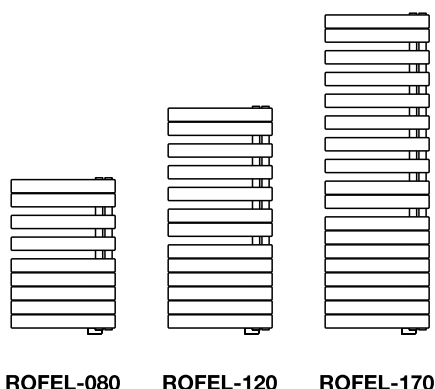

Zehnder Roda Spa Asym Electric

Scan for the complete compliant technical specifications

In stock items highlighted in bold below	Height (mm)	Width (mm)	Finish	Radio frequency remote programmer IP44 Zone 1 Bath, Zone 2 Shower, Class II Electric rating (watts)	RRP (ex VAT)	RRP (inc 20% VAT)

Zehnder Roda Spa Asym Electric

ROFEL-080-55/GF	828	550	white*	500	£668	£801.60
ROFEL-120-55/GF	1206	550	white*	750	£780	£936.00
ROFEL-170-55/GF	1699	550	white*	1000	£975	£1,170.00
ROFER-080-55/GF	828	550	white*	500	£668	£801.60
ROFER-120-55/GF	1206	550	white*	750	£780	£936.00
ROFER-170-55/GF	1699	550	white*	1000	£975	£1,170.00

*Traffic White (RAL 9016)

Colour finish: Colours from the World of Colours chart are priced at: Traffic White (RAL 9016) + 25%.
Colour finish and non-stock products delivery: 3–5 weeks.

Accessories				
Model		Finish	RRP (ex VAT)	RRP (inc 20% VAT)
470331	Hooks for Zehnder Roda Spa. Pack of 2 hooks.	white*	£14	£16.80
470379	Hooks for Zehnder Roda Spa. Pack of 2 hooks.	colour	£19	£22.80

ROFEL-080

ROFEL-120

ROFEL-170