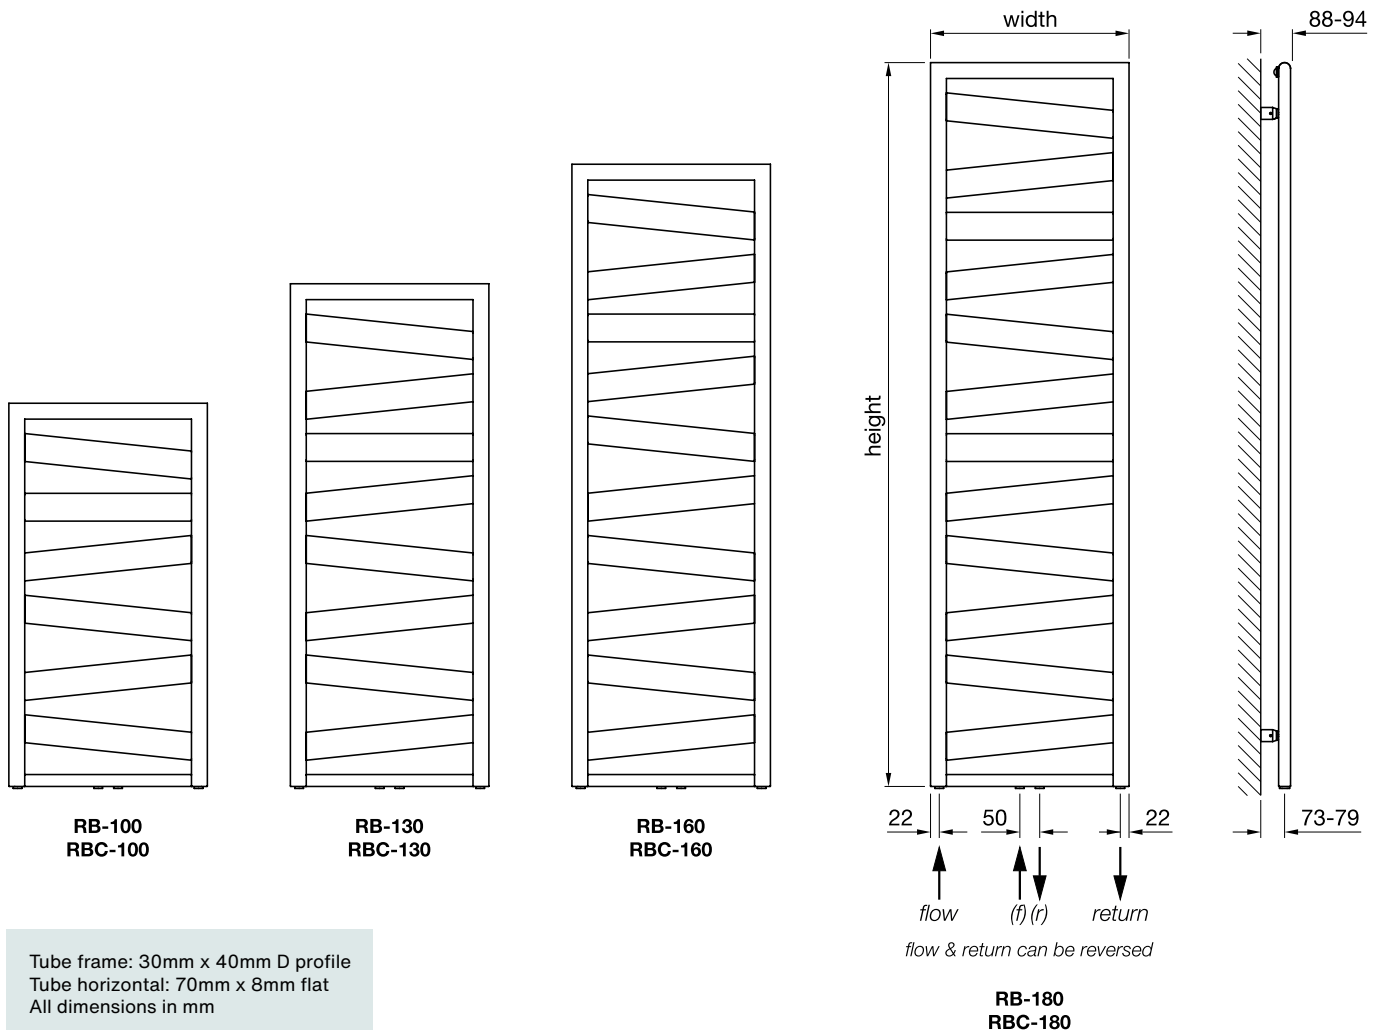

Zehnder Ribbon

In stock items highlighted in bold below	Height (mm)	Width (mm)	Finish	Output $\Delta T=50^{\circ}\text{C}$ (watts/btu) All outputs certified to EN 442	Dual Fuel Immersion Rating (watts)	RRP (ex VAT)	RRP (inc 20% VAT)

Zehnder Ribbon

RB-100-050	965	500	white*	398/1358	200	£297	£356.40
RB-130-050	1266	500	white*	509/1737	300	£350	£420.00
RB-160-050	1567	500	white*	621/2119	400	£403	£483.60
RB-180-050	1823	500	white*	723/2467	400	£450	£540.00
RB-100-050-0557	965	500	matt black	398/1358	200	£371	£445.20
RB-130-050-0557	1266	500	matt black	509/1737	300	£438	£525.60
RB-160-050-0557	1567	500	matt black	621/2119	400	£504	£604.80
RB-180-050-0557	1823	500	matt black	723/2467	400	£563	£675.60
RBC-100-050	965	500	chrome	261/891	200	£786	£943.20
RBC-130-050	1266	500	chrome	327/1116	200	£956	£1,147.20
RBC-160-050	1567	500	chrome	393/1341	200	£1,114	£1,336.80
RBC-180-050	1823	500	chrome	461/1573	300	£1,271	£1,525.20

*Traffic White (RAL 9016)

Dual energy: Self fit (additional cost to central heating model prices). For more information please scan the QR code.

Colour finish: Colours from the World of Colours chart are priced at: Traffic White (RAL 9016) + 25%.
Colour finish and non-stock products delivery: 3-5 weeks.