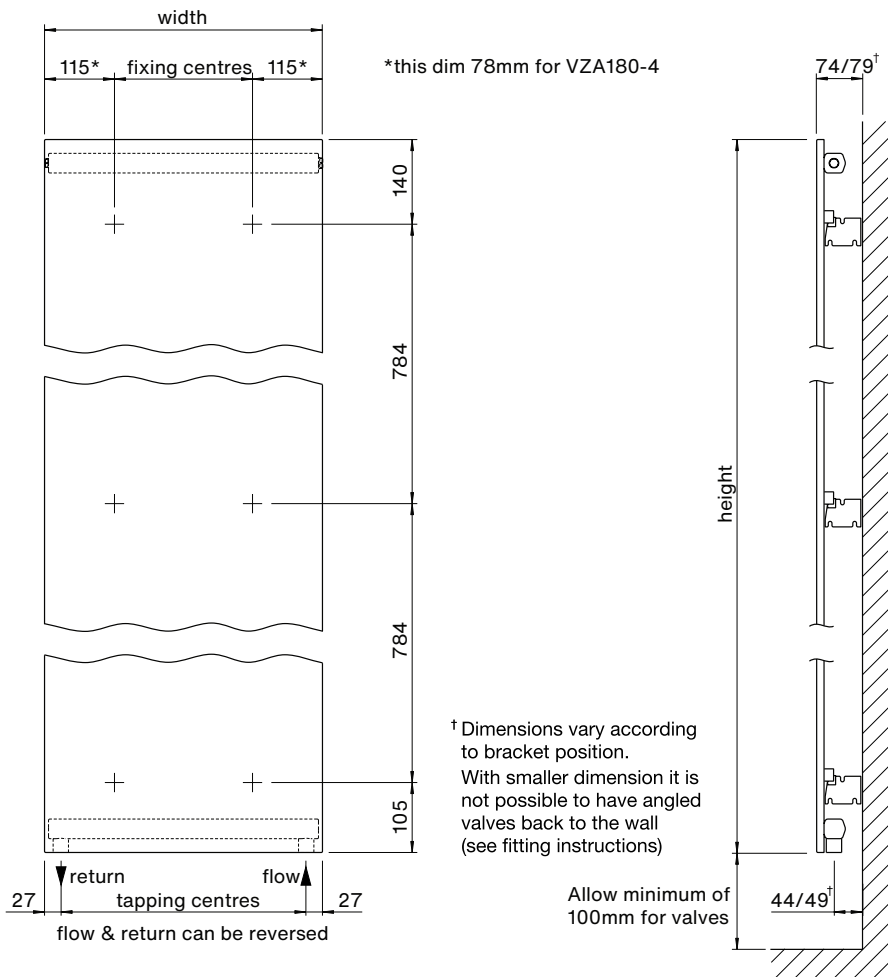

*Traffic White (RAL 9016)

Colour finish: Colours from the World of Colours chart are priced at: Traffic White (RAL 9016) + 25%.
Colour finish and non-stock products delivery: 3-5 weeks.

Tube vertical: 70mm x 8mm flat
Tube horizontal: 32mm x 37mm rectangular
Panel: 1.2mm thickness
All dimensions in mm