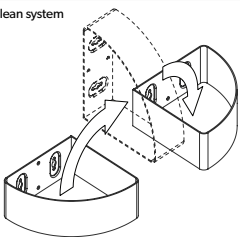

Easy clean system