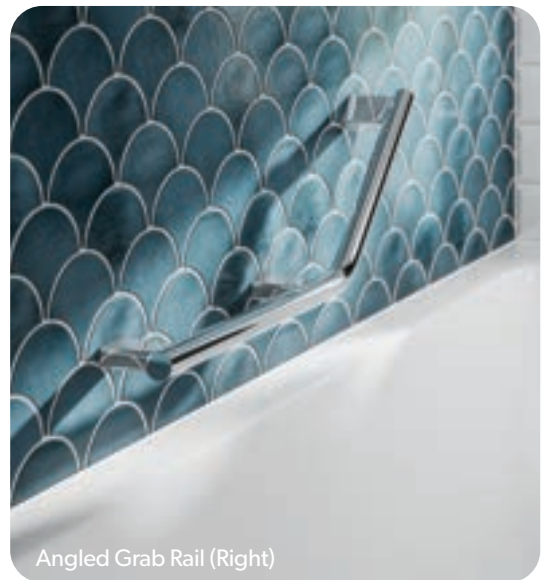

This stunning multipurpose shelf with integrated anti-slip mat is designed to offer a convenient and practical solution with a premium finish.

Shelf with Anti-Slip Mat

ACCACH05
H1cm x W14cm x D10cm

£63

Angled Grab Rails

This stylish Chrome rail has been designed with safety in mind.

With left and right handed options available, this angled grab rail is ideal for a range of settings in the bathroom and facilitates greater ease of movement around the room.

Angled Grab Rail (Left)

ACCACH03
H24 cm x W67cm x D9cm

£256

Angled Grab Rail (Right)

ACCACH04
H24 cm x W67cm x D9cm

£256

Angled Grab Rail (Right)

Angled Grab Rail with Toilet Roll Holder and Shelf with Anti-Slip Mat (Right)

Angled Grab Rail with Toilet Roll Holder and Shelf with Anti-Slip Mat (Left)

PAM002
H35cm x W73cm x D10cm (Maximum)

£357

Angled Grab Rail with Toilet Roll Holder and Shelf with Anti-Slip Mat (Right)

PAM003
H35cm x W73cm x D10cm (Maximum)