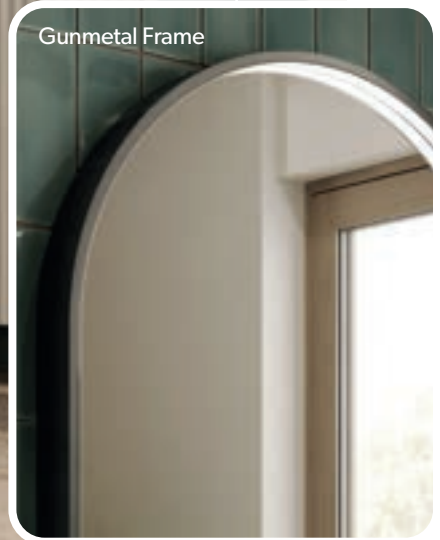

Vaida 60
Sage Green
79950000
Ø60 x 4.4cm
£399

Brushed Steel

Dusky Pink

Scan for videos and further information about our Vaida mirror range.

Featuring Atto Black accessories - see page 88

NOVA

Elevate your bathroom with the **Nova** mirror, a contemporary design with on-trend arch shape. Choose from Black, Brushed Brass and Gunmetal finishes to complement your space and enjoy features such as touch-free operation, colour-changing LED illumination and a heated pad for a modern, functional look.