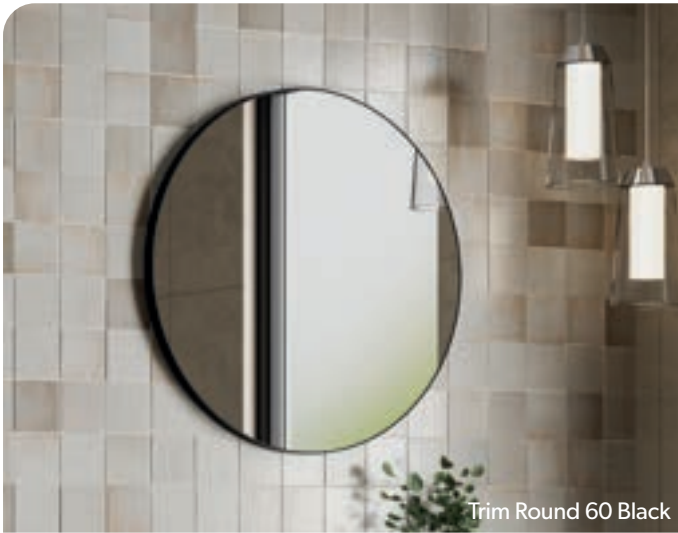

£189

Trim Curve 40
Brushed Brass
62020000
60 x 40 x 2.5cm

£153

Trim Curve 50
Brushed Brass
62040000
70 x 50 x 2.5cm

£177

Trim Curve 60
Brushed Brass
62100000
80 x 60 x 2.5cm

£199

Trim Curve 120
Black
62110000
70 x 120 x 2.5cm

£259

Trim Curve 120
Brushed Brass
62120000
70 x 120 x 2.5cm

£269

Scan for videos and further information about our Trim Curve mirror range.

Trim Round Shaped Mirrors

Trim Round 60 Black

Trim Round 60
Matt White detail