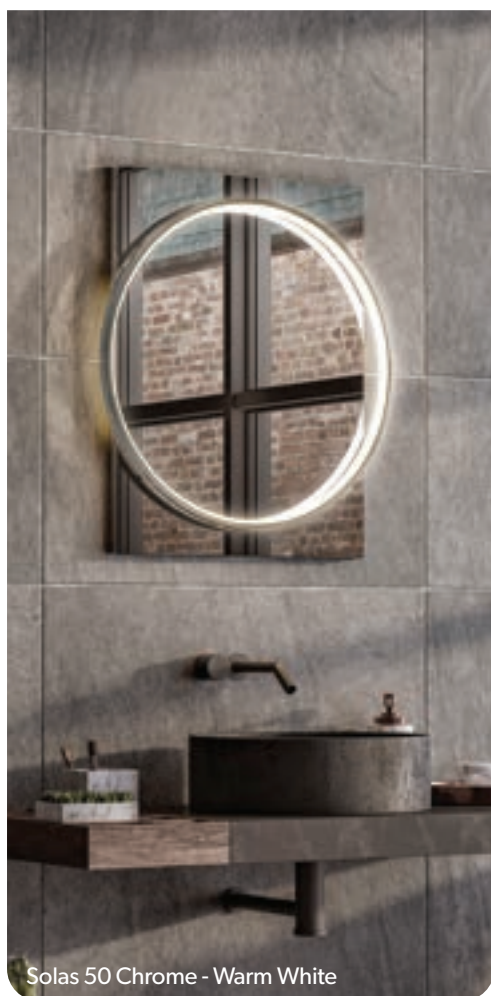

The circular LED light frame is available in Chrome or Brushed Brass with mirrored sides, or in a cutting-edge industrial Black. **Solas** can be hung landscape or portrait to suit your bathroom.

Solas 60 Black - Warm White