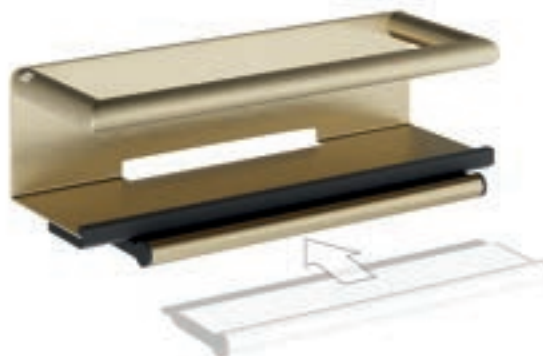

Scan for videos and further information on our accessory ranges.

Multi Feature Shower Shelf With Magnetic Squeegee and Grab Bar Black

Multi Feature Shower Shelf
With Magnetic Squeegee and Grab Bar

Keep the clutter at bay with our [Multi Feature Shower Shelf](#), which blends storage space with safety thanks to its polished grab bar. Combined with a convenient magnetic squeegee attachment, this shower basket ticks all of the boxes.

Available in:  Chrome  Black  Brushed Brass
 Brushed Bronze  Gunmetal

Multi Feature
Shower Grab Bar, Squeegee and Shelf
ACSBCH08 - Chrome
ACSBK08 - Black
ACSBBS08 - Brushed Brass
ACSBZ08 - Brushed Bronze
ACSBGM08 - Gunmetal
H12 x W12 x D41cm