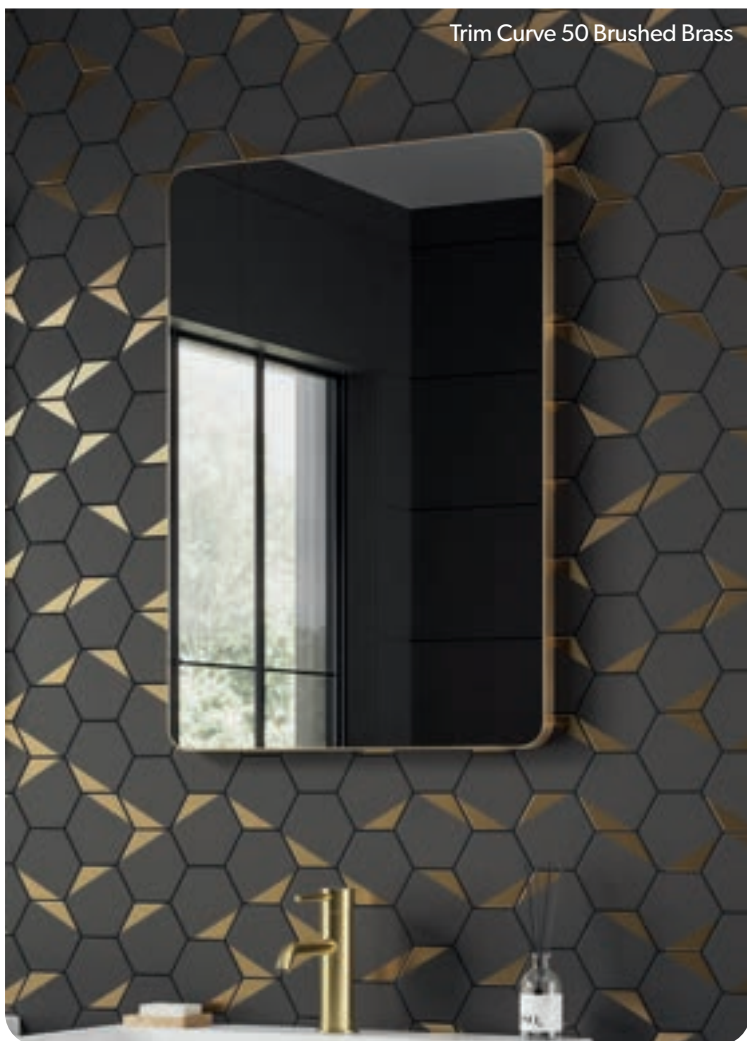

Key features

Choice of Black, Brushed Brass or Matt White frame

Minimalist design

Optional Demista pad available, see page 115

Choice of accessories to match finishes, see page 80

MIRRORS

Trim Curve 40
Matt White
62130000
60 x 40 x 2.5cm

£141

Trim Curve 50
Matt White
62140000
70 x 50 x 2.5cm

£165

Trim Curve 40
Black
62010000
60 x 40 x 2.5cm

£141

Trim Curve 50
Black
62030000
70 x 50 x 2.5cm

£165

Trim Curve 60
Black
62090000
80 x 60 x 2.5cm

£189

Trim Curve 40
Brushed Brass
62020000
60 x 40 x 2.5cm

£153

Trim Curve 50
Brushed Brass
62040000
70 x 50 x 2.5cm

£177

Trim Curve 60
Brushed Brass
62100000
80 x 60 x 2.5cm

£199

Trim Curve 120
Black
62110000
70 x 120 x 2.5cm

£259

Trim Curve 120
Brushed Brass
62120000
70 x 120 x 2.5cm

£269

Scan for videos and further information about our Trim Curve mirror range.