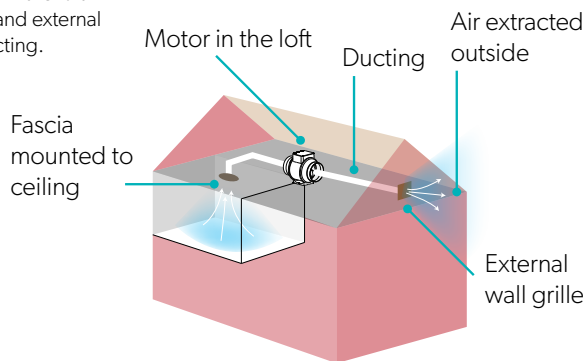

100mm ducting

IPX4 rated

*Replacement lamps available from HiB

The inline motor is remotely sited within the loft space and is connected to the fascia and external wall grille by the supplied flexible ducting.