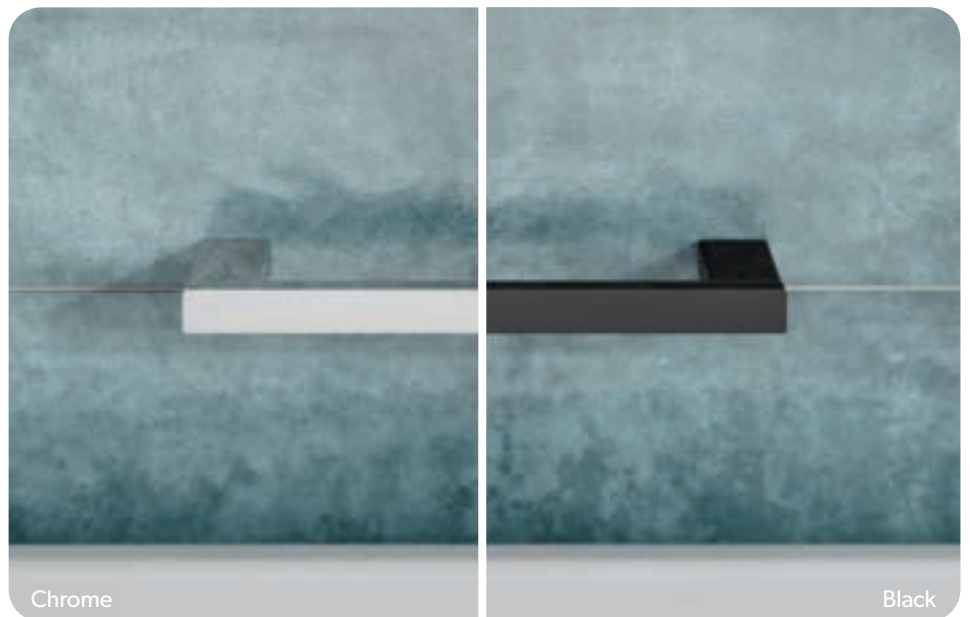

Toilet Roll Holder with Shelf and Anti-slip Mat Brushed Brass

Chrome

Grab Bar

Safety shouldn't mean compromising on style. Geometric design and a choice of polished Chrome or contemporary Black make this secure-fix grab bar the ideal choice for any bathroom.