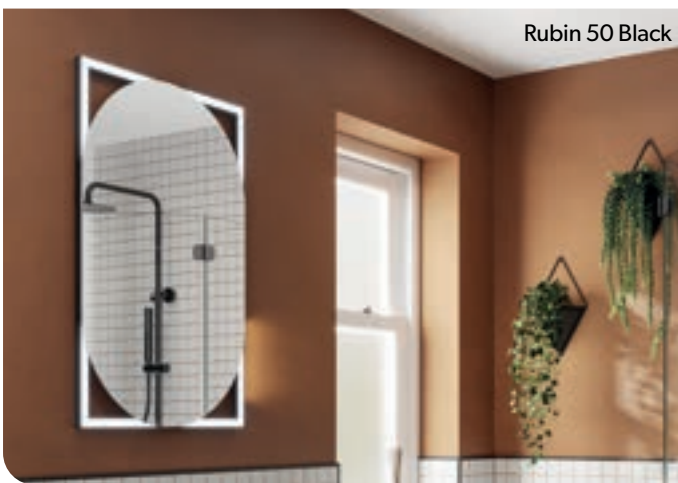

Rubin 60 Brushed Brass - Warm White

Rubin 50 Black

MIRRORS

Key Features

Colour temperature changing LED illumination

Three brightness levels

Available in Black or Brushed Brass

Can be hung landscape or portrait