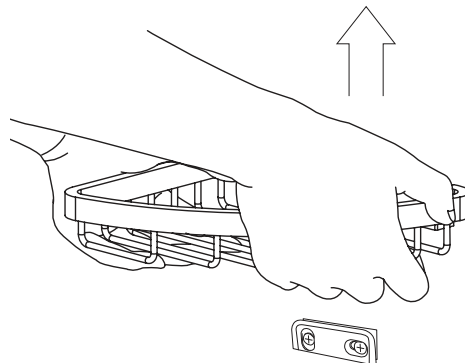

Easy Lift Shower Baskets

A style all-rounder, **Easy Lift** is just as at home in an industrial interior as it is a timeless traditional setting. The specially designed secure fixing allows these baskets to be easily removed and reattached, for a comprehensive clean in moments. Available in classic Chrome or matt Black.

Available in: ☐ Chrome ☒ Black

EASY LIFT