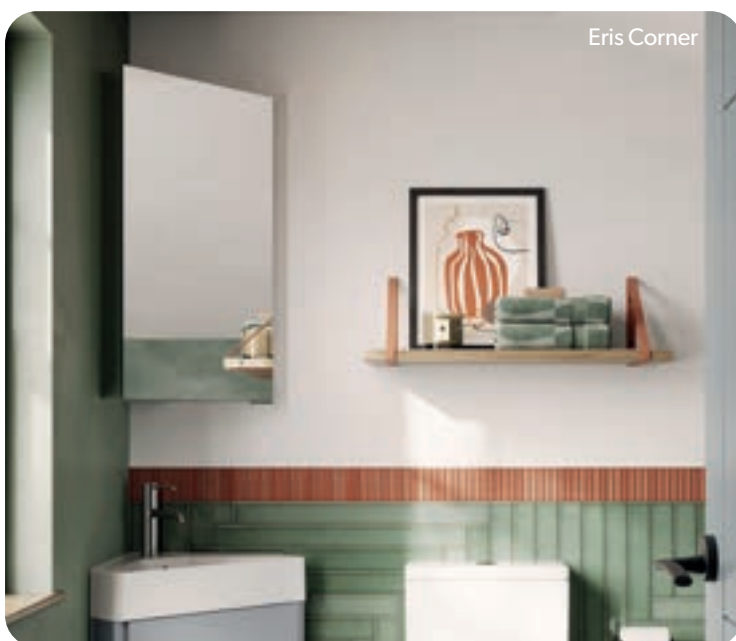

Key features

- Mirrored sides
- Double sided mirror doors
- Soft close hinges

Eris Corner 40

2 Shelves
45050
70 x 40 x 21cm

£419

Scan for videos and further information about our [Eris Corner](#) cabinet range.

ERIS CORNER

The [Eris Corner](#) cabinet is designed to maximise space in small bathrooms and ensembles. Featuring mirrored sides and a double-sided mirror door, it provides both style and practical storage. The soft-close hinges ensure quiet and smooth operation. Perfectly matching the HiB Novum Rivus corner furniture range, the [Eris Corner](#) is an ideal choice for efficient corner configurations.