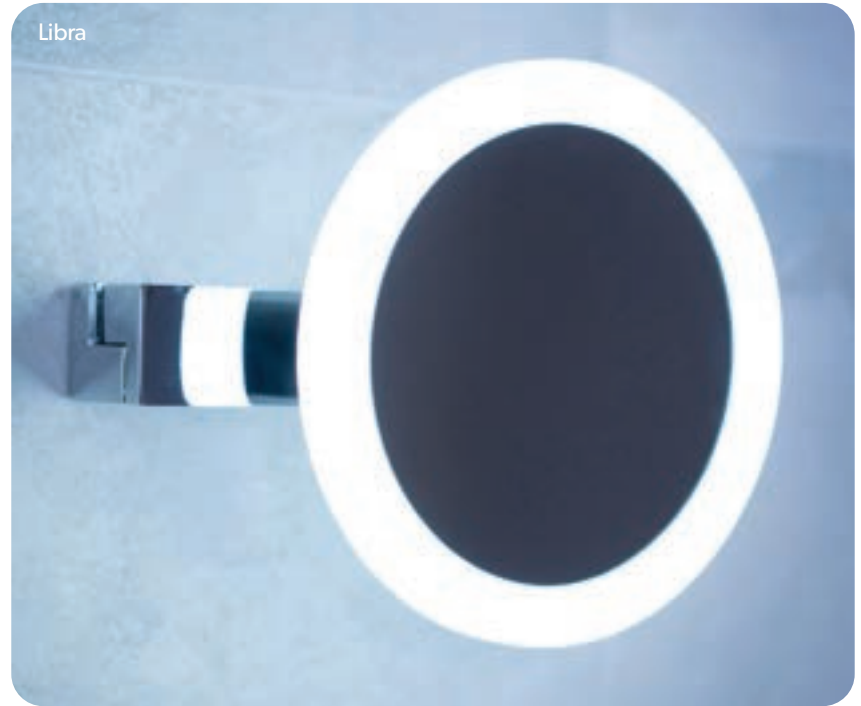

£387

CIRQUE

LED MAGNIFYING MIRRORS

Cirque features clean defined lines, 5x magnification and innovative soft-glow LED illumination. The light is activated by a touch switch that, when held down, cycles through a spectrum of cool and warm white hues.

LED Magnifying Mirrors

Key features

LED illumination

3x magnification

Illuminates when you pull it towards you and turns off when you fold it away

Libra
21400
Ø20cm - Maximum Extension 22cm **£302**

Scan for videos and further information about our [Libra Magnifying Mirror](#) range.

The **Libra** mirror has 3x magnification, illuminates when you pull it towards you and turns off when you fold it away.

LIBRA

LED MAGNIFYING MIRRORS

Key features

Eclipse

LED illumination

3x magnification

Rocker switch

Helix

Helix mirrors are double-sided with 3x magnification on one side and a plain mirror on reverse

Scan for videos and further information about our [Magnifying Mirror](#) range.

Eclipse Round
21100
Ø20cm - Maximum Extension 30cm
£326