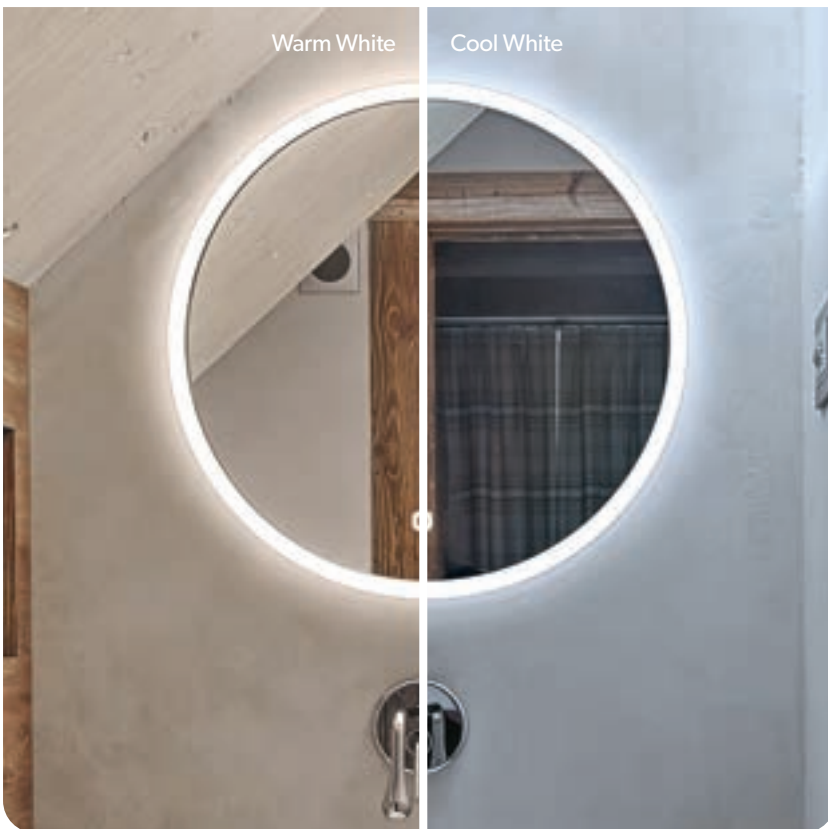

Sphere 60 - Warm White

Key Features

Colour temperature changing LED illumination

Heated pad

Touch switch

Sphere 60

78760000
Ø60 x 3cm

£402

Sphere 80

78761000
Ø80 x 3cm

£455

Scan for videos and further information about our Sphere mirror range.

SPHERE

An 'all-round' winner for those who love a touch of luxury. Sphere features a halo of colour temperature changing LED lighting. You can switch between warmer and cooler shades of white light, simply by holding the touch switch.