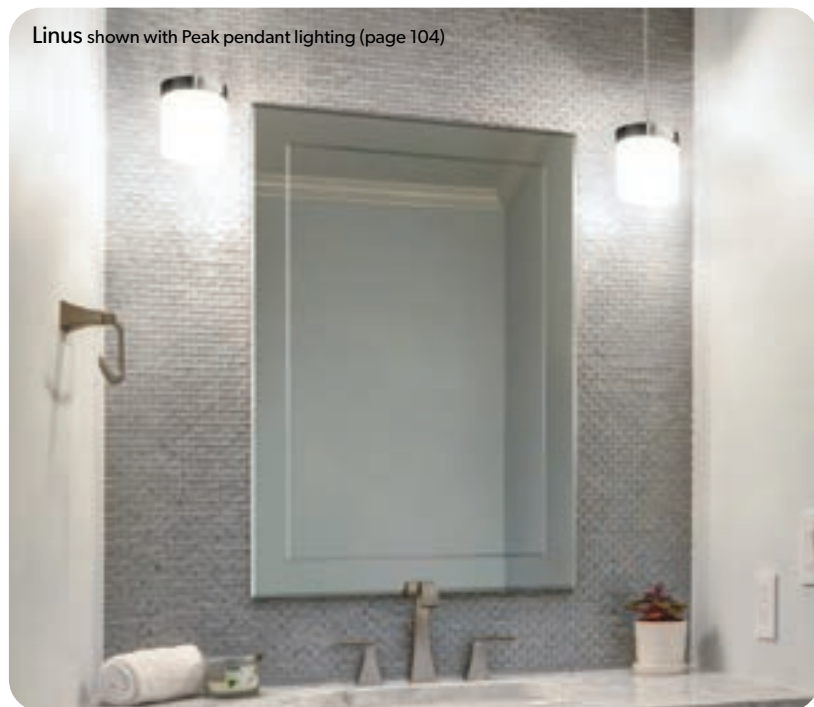

**Trim Pill 50
Black**
62170000
90 x 50 x 2.5cm
£179

**Trim Pill 50
Brushed Brass**
62180000
90 x 50 x 2.5cm
£199

Scan for videos and further information about our [Trim Pill](#) mirror range.

TRIM PILL

The **Trim Pill** mirror seamlessly merges elegant style with unparalleled versatility. Available in Black and Brushed Brass, the **Pill** design pairs well with matching accessories to create a statement look in the bathroom or other home settings.

Linus shown with Peak pendant lighting (page 104)

Key features

Emma, Olivia and Linus mirrors can be hung landscape or portrait

Mirror on mirror design

Emma
63504000
50 x 40cm

£109

Olivia
63604000
60 x 40cm