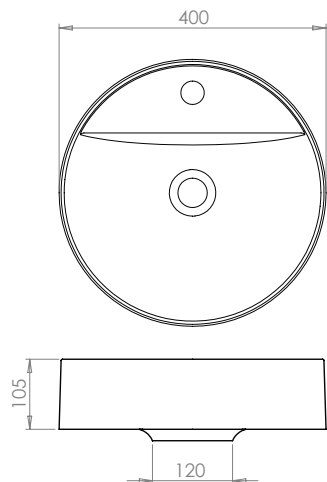

DEXTER

mineral marble vessel basins

Dexter Round Ø40cm
W40 x H10.5 x D40cm

NOWTB40DEX

£239