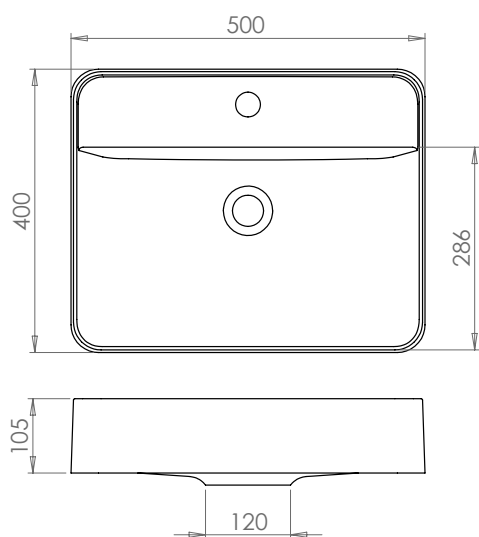

# DEXTER

mineral marble vessel basins

Dexter Round Ø40cm  
W40 x H10.5 x D40cm

NOWTB40DEX

£239

Dexter Platform Ø40cm  
W40 x H10.5 x D40cm

NOWTB40PLDEX

£239

Dexter Rectangular 50cm wide  
W50 x H12 x D40cm

NOWTB50DEX

£259