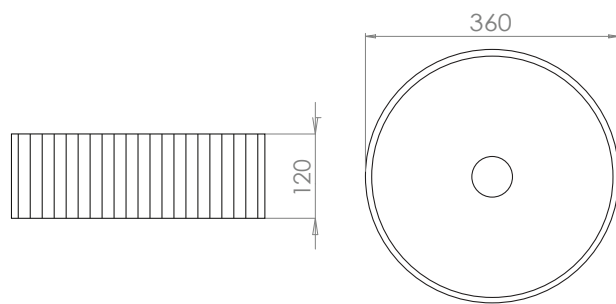

Eden Ø36cm Linear
W35.5 x H12 x D35.5
NOWTB36LIN

£221