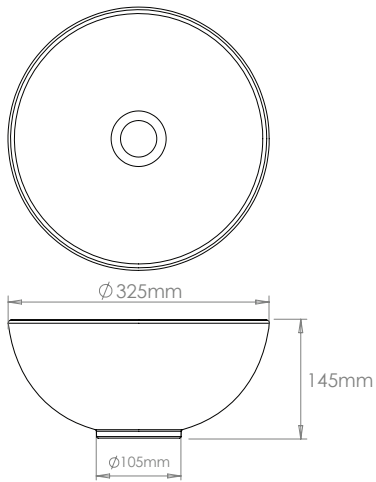

£221

Eden Ø36cm Geometric  
W36 x H12 x D36  
NOWTB36GEO

£221

Eden Ø36cm Linear  
W35.5 x H12 x D35.5  
NOWTB36LIN

£221

## Key features

Ceramic vessel basin.

Stunning, simple design.

The Ivy Ø33cm Round and Ivy 41cm Rectangular basin and have no overflow and requires a free-flowing waste.

Ivy 38cm Wide with Atlas Wall Mounted Chrome Mixer (page 66)

Ivy 33cm Wide with Elara Tall Mono Chrome Mixer (page 74)

# IVY

ceramic vessel basins

\*No overflow  
(requires free-flowing waste - page 80)

Ivy Ø33cm\*  
W32.5 x H14.5 x D32.5cm  
N0WTB33CIR

£92

Ivy Ø38cm  
W38 x H15.5 x D38cm  
N0WTB38CIR

£92

Ivy 41cm wide\*  
W41 x H12.5 x D29.5cm  
N0WTB41REC