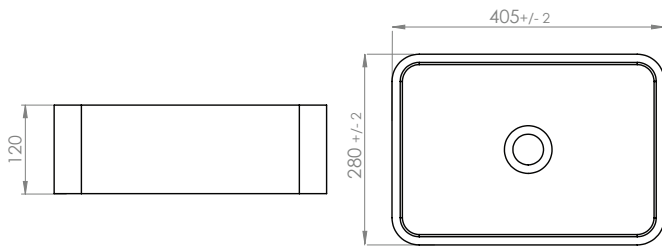

# PETRO

concrete vessel basins

All **Petro** Basins have no overflow  
(requires free-flowing waste - page 80).

Petro Alabaster White Ø36cm  
W36.5 x H12 x D36.5  
NOWTB36PETAW (Launching December 2024)

£349

Petro Onyx Black Ø36cm  
W36.5 x H12 x D36.5  
NOWTB36PETOB (Launching December 2024)

£349

Petro Rectangular Alabaster White 40cm  
W40.5 x H12 x D28  
NOWTB40PETAW

£349

Petro Rectangular Onyx Black 40cm  
W40.5 x H12 x D28  
NOWTB40PETOB