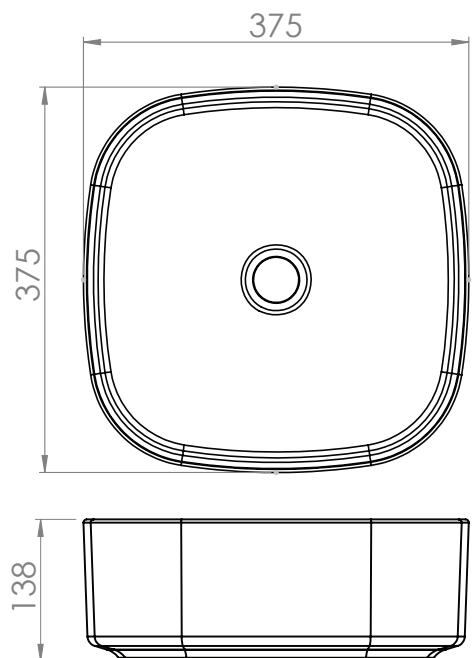

## Key features

Stylish white ceramic basins.

Round and Cube shapes available.

Liana has no overflow and requires a free-flowing waste.

Liana Cube Ø37cm with Dotto Tall Mono - Brushed Brass (page 62)

# LIANA ceramic vessel basins

\*No overflow  
(requires free-flowing waste - page 80)

Liana Round Ø36cm\*

W36 x H12 x D36cm

N0WTB36LIAN

£159

Liana Cube Ø37cm\*

W37 x H13.5 x D37cm