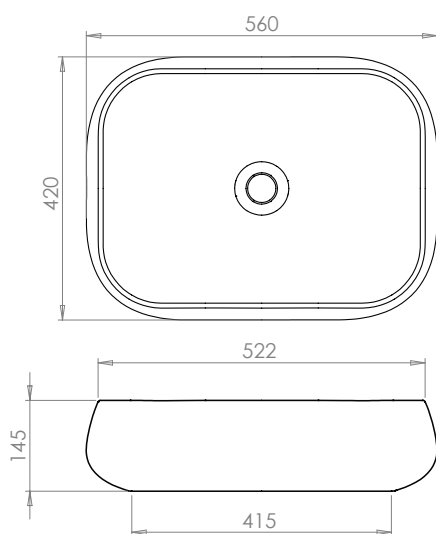

# OPIA

ceramic vessel basins

**Opia** offers a deep, stylish bowl shape ideal for a range of bathrooms. **Opia** is available in three sizes 32cm, 45cm and 56cm.

# OPIA ceramic vessel basins

All **Opia** Basins have no overflow (requires free-flowing waste - page 80).

Opia Ø32cm  
W32 x H16 x D32cm  
NOWTB32OPI

£199

Opia 45cm wide  
W45 x H14.5 x D40cm  
NOWTB45OPI

£219

Opia 56cm wide  
W56 x H14.5 x D42cm  
NOWTB56OPI

£249

# HARLEY

ceramic vessel basins

**HiB's Harley** range offers simple elegance, rectangular style and practicality. Available in three different widths, 42cm, 50cm and 75cm, the Harley range is the perfect vessel basin for any bathroom. All **Harley** vessel basins have no overflow and require a free-flowing waste.