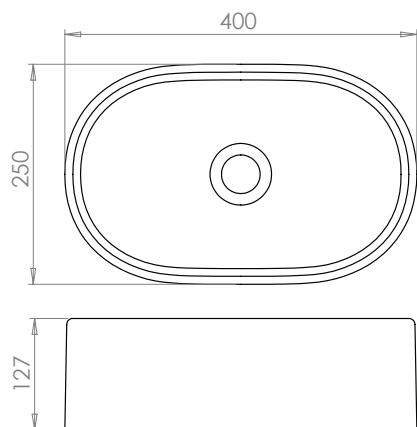

## Key features

Mineral Marble.

Extra White matt finish on the inside of the basin.

Mineral Marble has antibacterial properties aiding hygiene.

Romy 40cm with Atlas Tall Mono Brushed Brass Mixer (page 66)