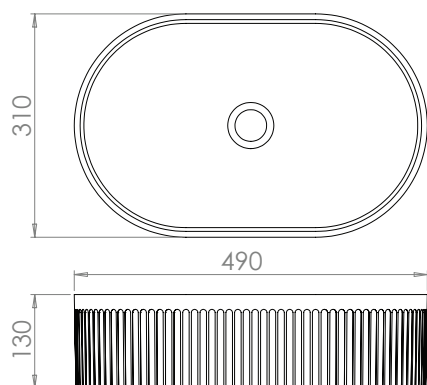

# CLEO ceramic vessel basins

All Cleo Basins have no overflow (requires free-flowing waste - page 80).

Cleo Round Ø37cm  
W37 x H13 x D37cm

NOWTB37CLR

£221

Cleo Pill 49cm  
W49 x H13 x D31cm

NOWTB49CLP

£249

Cleo Arch 40cm wide  
W40 x H13 x D35cm

NOWTB40CLA

£239

# OPIA

ceramic vessel basins

**Opia** offers a deep, stylish bowl shape ideal for a range of bathrooms. **Opia** is available in three sizes 32cm, 45cm and 56cm.