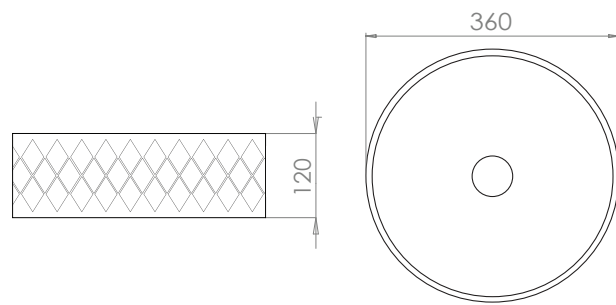

## Key features

Detailed patterning.

Round ceramic vessel basin.  
Ø36cm width.

The Eden vessel basin has no overflow and requires a free-flowing waste.

Eden Ø36cm Chevron, Geometric and Linear

Eden Ø36cm Striped

£221

Eden Ø36cm Geometric  
W36 x H12 x D36  
NOWTB36GEO

£221

Eden Ø36cm Linear  
W35.5 x H12 x D35.5  
NOWTB36LIN

£221