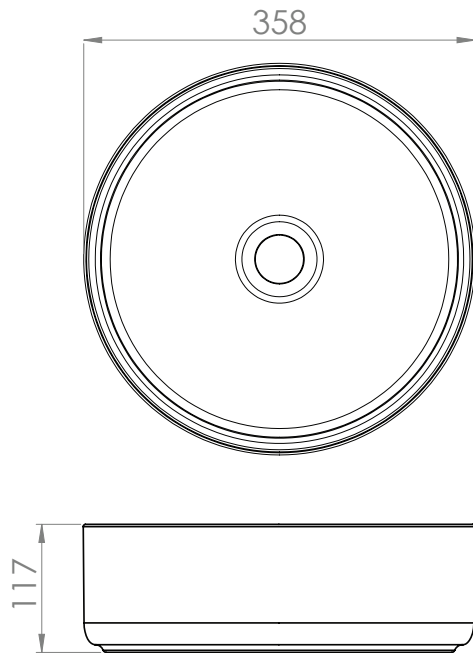

LIANA ceramic vessel basins

*No overflow
(requires free-flowing waste - page 80)

Liana Round Ø36cm*

W36 x H12 x D36cm

N0WTB36LIAN

£159