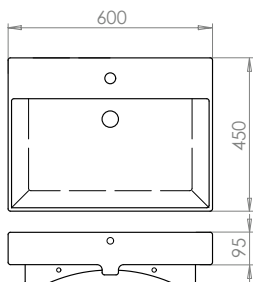

WALL-MOUNTED BASINS

Vanya 60cm Ceramic Basin

60cm W60 x H9.5 x D45cm

N16WB60CER

£237