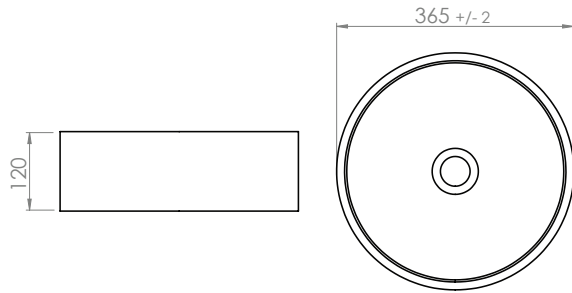

PETRO

concrete vessel basins

All **Petro** Basins have no overflow
(requires free-flowing waste - page 80).

Petro Alabaster White Ø36cm
W36.5 x H12 x D36.5
NOWTB36PETAW (Launching December 2024)

£349