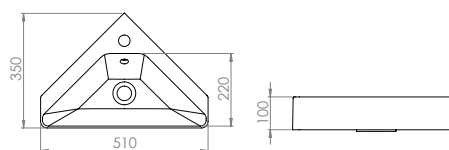

Heaton Corner 50cm Basin

Mineral Marble

W51 x H10 x D35cm

N24WBCRN

£199