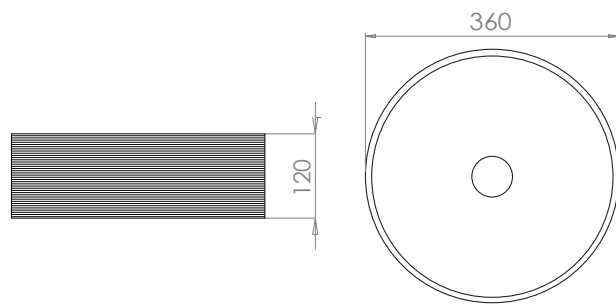

Eden Ø36cm Striped
W36 x H12 x D36
NOWTB36STR

£221