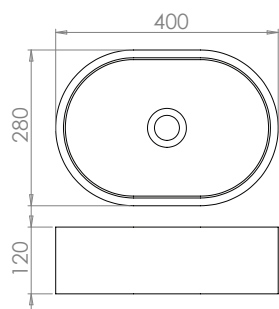

Entero Pill
40cm