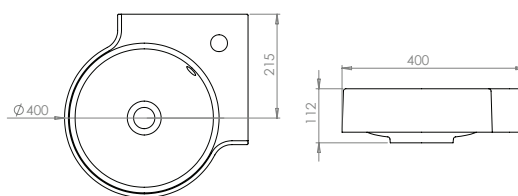

Cerys Corner 40cm Basin

Mineral Marble

W40 x H9 x D40cm

NOCB40MMB

£199