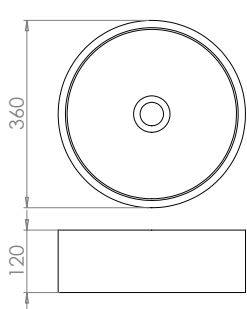

ENTERO concrete basins

All Entero Basins have no overflow (requires free-flowing waste - page 80).

	Entero Round Ø36cm	Entero Pill 40cm	Entero Rectangular 40cm	Entero Wall Mounted 40cm
Concrete Grey	 N22CIRVB36CON	 N22PILVB40CON	 N22RECVB40CON	 PNM069
Dusky Pink	 N22CIRVB36DPK	 N22PILVB40DPK	 N22RECVB40DPK	 PNM070
Cobalt Blue	 N22CIRVB36CBL	 N22PILVB40CBL	 N22RECVB40CBL	 PNM071
Spring Green	 N22CIRVB36SPG	 N22PILVB40SPG	 N22RECVB40SPG	 PNM072
Amber Yellow	 N22CIRVB36AYE	 N22PILVB40AYE	 N22RECVB40AYE	 PNM073
Brick Red	 N22CIRVB36BRE	 N22PILVB40BRE	 N22RECVB40BRE	 PNM074

All Basins are **£329** each

Entero Round
Ø36cm