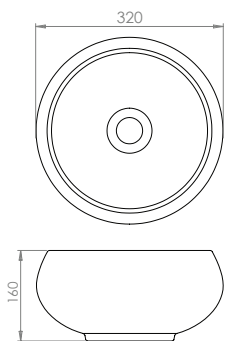

OPIA ceramic vessel basins

All **Opia** Basins have no overflow (requires free-flowing waste - page 80).

Opia Ø32cm
W32 x H16 x D32cm
NOWTB32OPI

£199