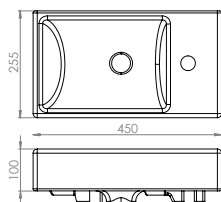

Finley Cloakroom Basin*

Right Hand Tap Hole

45cm W45 x H10 x D25.5cm

N19CLB45RHTH

*No overflow
(requires free-flowing
waste - page 80)

£152