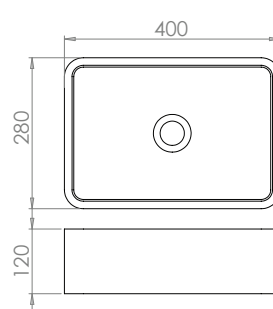

Entero Rectangular
40cm