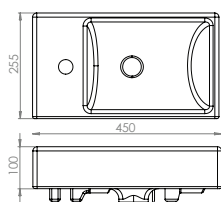

Finley Cloakroom Basin*

Left Hand Tap Hole

45cm W45 x H10 x D25.5cm

N19CLB45LHTH

*No overflow
(requires free-flowing
waste - page 80)

£152