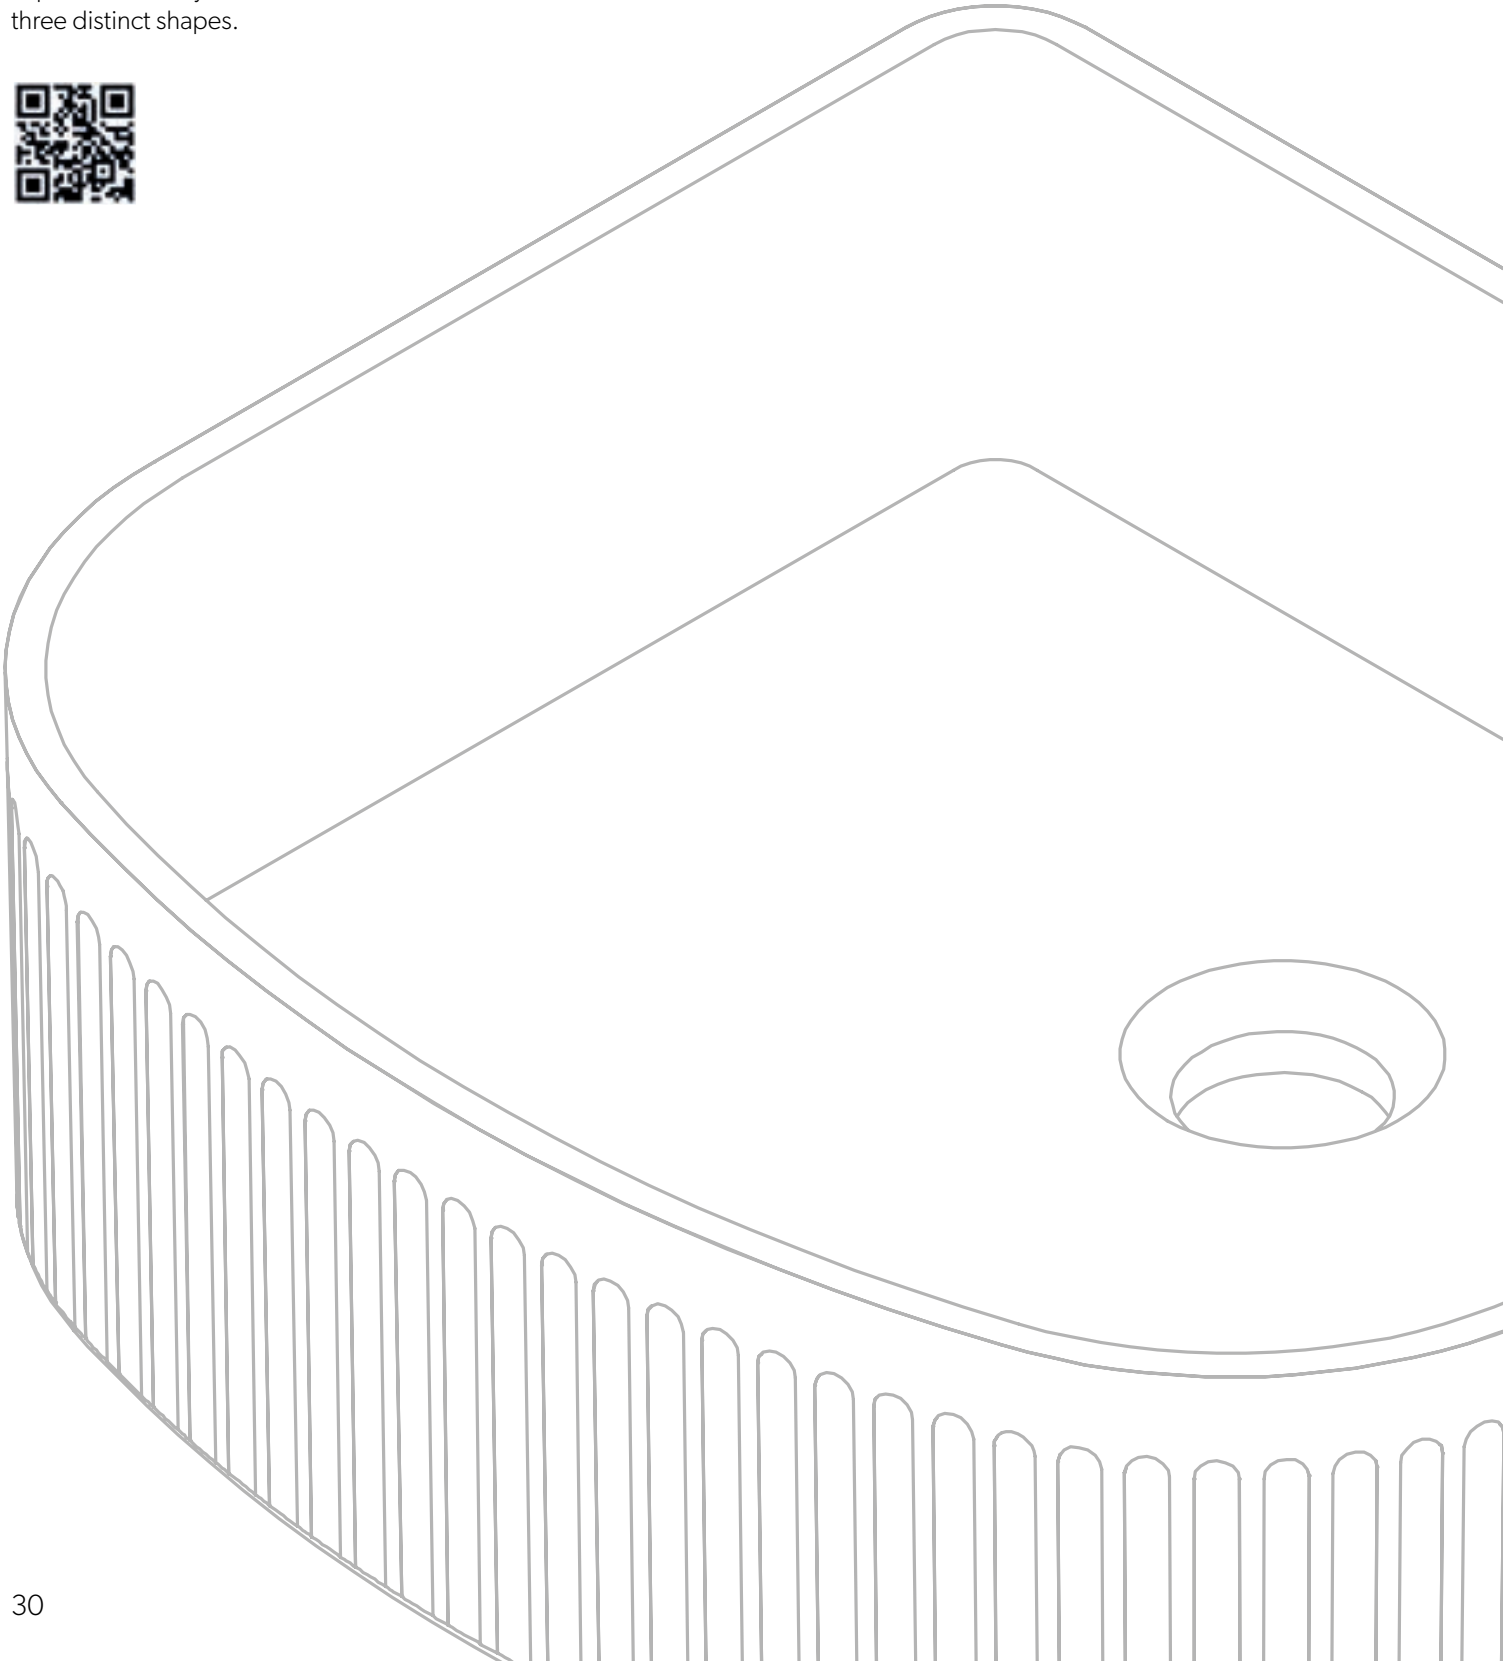

## Key features

Stunning fluted design in three shapes Round, Pill and Arch.

White ceramic basin.

Cleo has no overflow and requires a free-flowing waste.