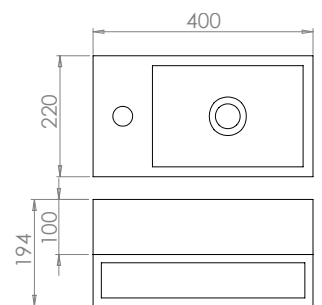

All Basins are **£329** each

Entero Round  
Ø36cm

Entero Pill  
40cm

Entero Rectangular  
40cm

Entero Wall Mounted  
40cm