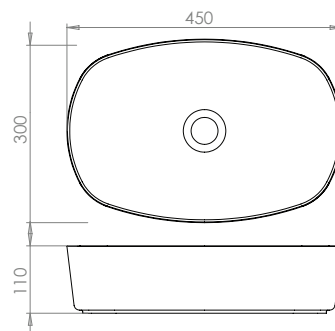

£279

Terra Beige Clay 38cm  
W38 x H11 x D26cm  
N21WTBC38BCL

£239

Terra Beige Clay 45cm  
W45 x H11 x D30cm  
N21WTBC45BCL

£279