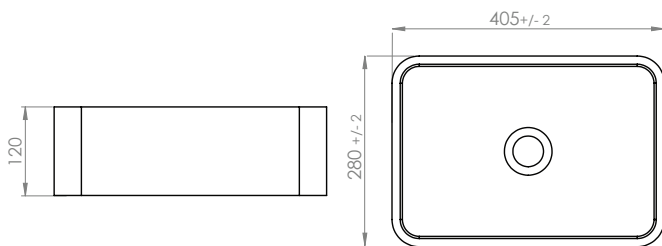

# PETRO

concrete vessel basins

All **Petro** Basins have no overflow  
(requires free-flowing waste - page 80).

Petro Alabaster White Ø36cm  
W36.5 x H12 x D36.5  
NOWTB36PETAW (Launching December 2024)

£349

Petro Onyx Black Ø36cm  
W36.5 x H12 x D36.5  
NOWTB36PETOB (Launching December 2024)

£349

Petro Rectangular Alabaster White 40cm  
W40.5 x H12 x D28  
NOWTB40PETAW

£349

Petro Rectangular Onyx Black 40cm  
W40.5 x H12 x D28  
NOWTB40PETOB