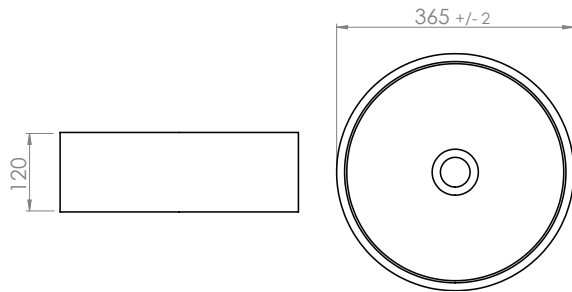

Petro Onyx Black Ø36cm  
W36.5 x H12 x D36.5  
NOWTB36PETOB (Launching December 2024)

£349

Petro Rectangular Alabaster White 40cm  
W40.5 x H12 x D28  
NOWTB40PETAW

£349

Petro Rectangular Onyx Black 40cm  
W40.5 x H12 x D28  
NOWTB40PETOB