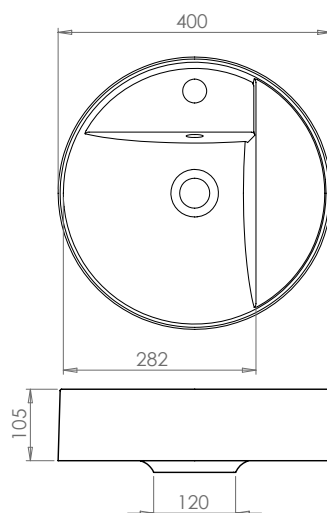

# DEXTER

mineral marble vessel basins

Dexter Round Ø40cm  
W40 x H10.5 x D40cm

NOWTB40DEX

£239

Dexter Platform Ø40cm  
W40 x H10.5 x D40cm

NOWTB40PLDEX

£239