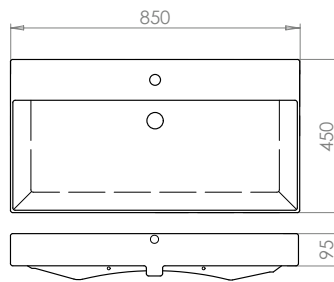

# WALL-MOUNTED BASINS

Vanya 60cm Ceramic Basin

60cm W60 x H9.5 x D45cm

N16WB60CER

£237

Vanya 85cm Ceramic Basin

85cm W85 x H9.5 x D45cm

N16WB85CER