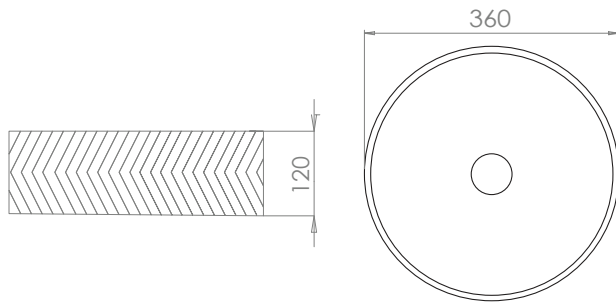

EDEN ceramic vessel basins

All Eden Basins have no overflow (requires free-flowing waste - page 80).

Eden Ø36cm Chevron
W36 x H12 x D36
NOWTB36CHE

£221