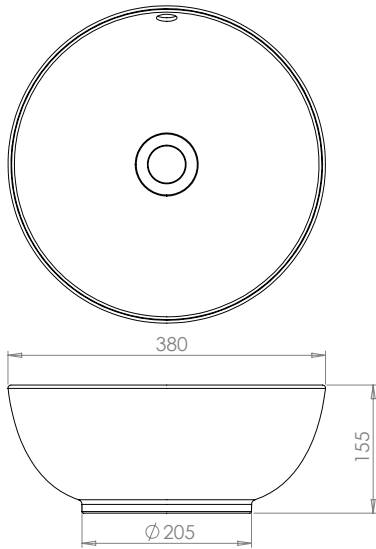

## Key features

Ceramic vessel basin.

Stunning, simple design.

The Ivy Ø33cm Round and Ivy 41cm Rectangular basin and have no overflow and requires a free-flowing waste.

Ivy 38cm Wide with Atlas Wall Mounted Chrome Mixer (page 66)

# IVY

ceramic vessel basins

\*No overflow  
(requires free-flowing waste - page 80)

Ivy Ø33cm\*  
W32.5 x H14.5 x D32.5cm  
N0WTB33CIR

£92

Ivy Ø38cm  
W38 x H15.5 x D38cm  
N0WTB38CIR

£92

Ivy 41cm wide\*  
W41 x H12.5 x D29.5cm  
N0WTB41REC