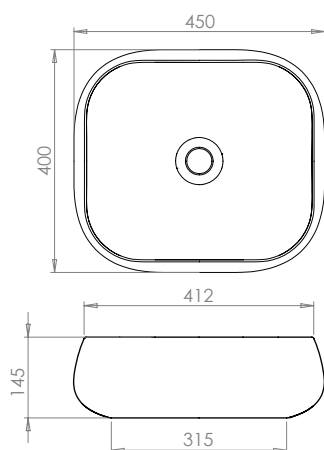

# OPIA

ceramic vessel basins

**Opia** offers a deep, stylish bowl shape ideal for a range of bathrooms. **Opia** is available in three sizes 32cm, 45cm and 56cm.

## Key features

Stylish white ceramic basin.

Opia has no overflow and requires a free-flowing waste.

Opia 45cm with Atlas Mono Brushed Bronze Mixer (page 66)

# OPIA ceramic vessel basins

All **Opia** Basins have no overflow (requires free-flowing waste - page 80).

Opia Ø32cm  
W32 x H16 x D32cm  
NOWTB32OPI

£199

Opia 45cm wide  
W45 x H14.5 x D40cm  
NOWTB45OPI