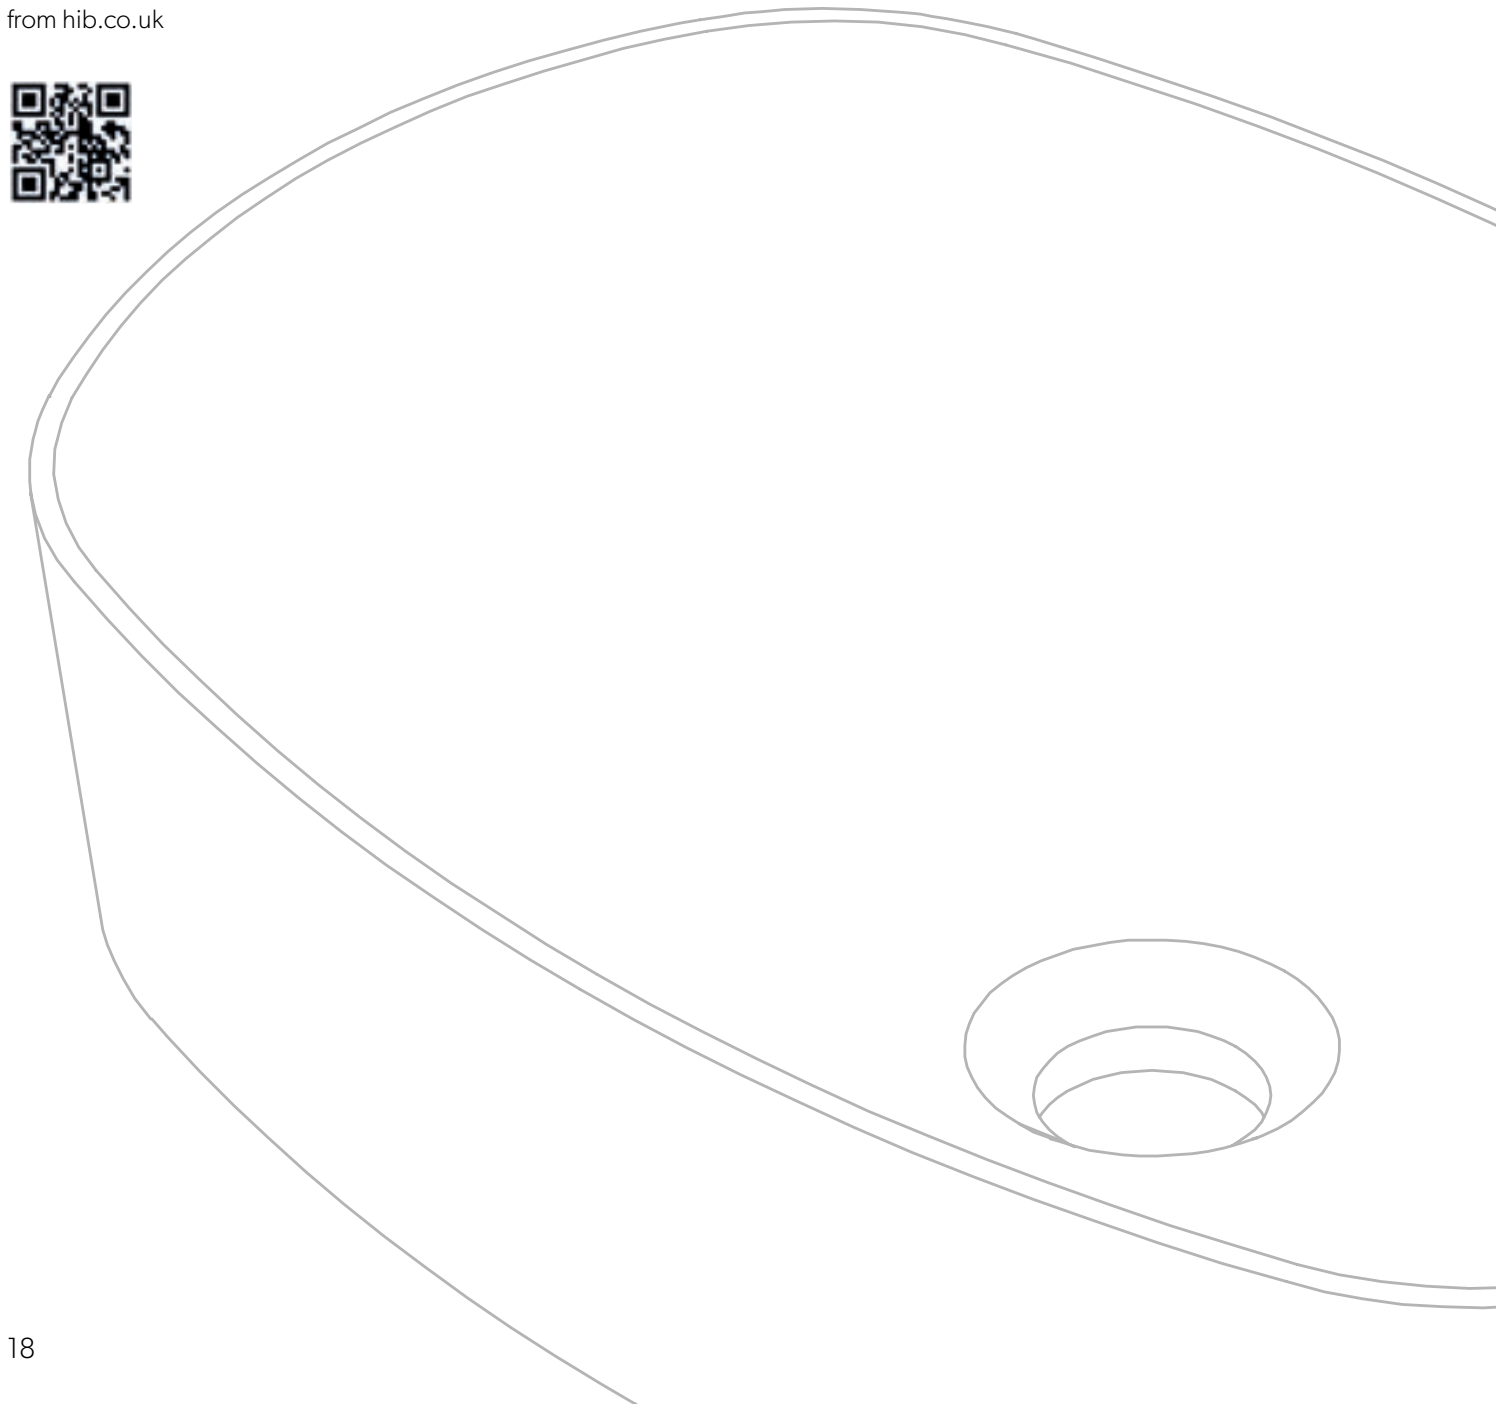

TERRA

mineral marble vessel basins

Beautifully tactile and highly durable, the **Terra** basins are manufactured from mineral marble, which has been developed using dolomite stone and resin. Each basin is textured and finished to match perfectly with our **Terra** Countertops to create a look which is seamless, practical and also antibacterial. Choose from four finishes, White Chalk, Grey Fossil, Beige Clay and Black Charcoal.

Colour swatches are available from hib.co.uk

Key features

Extra White matt finish on the inside of the basin.

Textured finish on the outside while smooth white finish inside keeps the basin easy to clean.

Matching countertops with complementing textures are available.

Available in two sizes.

Mineral Marble has antibacterial properties aiding hygiene.

The Terra vessel basins have no overflow and requires a free-flowing waste.