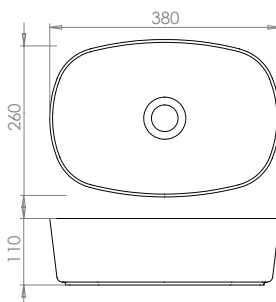

£279

Terra Beige Clay 38cm  
W38 x H11 x D26cm  
N21WTBC38BCL

£239

Terra Beige Clay 45cm  
W45 x H11 x D30cm  
N21WTBC45BCL

£279