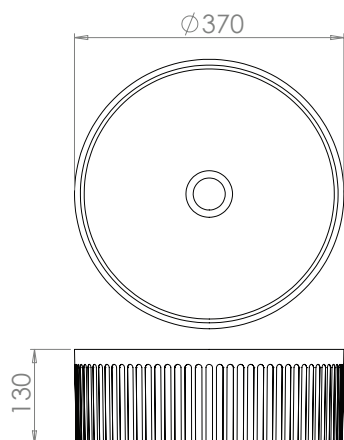

CLEO ceramic vessel basins

All Cleo Basins have no overflow (requires free-flowing waste - page 80).

Cleo Round Ø37cm
W37 x H13 x D37cm

NOWTB37CLR

£221