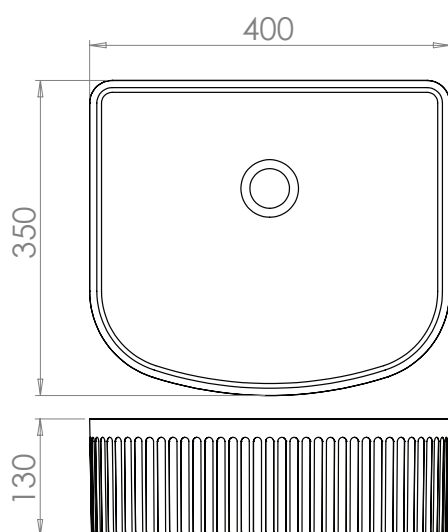

# CLEO ceramic vessel basins

All Cleo Basins have no overflow (requires free-flowing waste - page 80).

Cleo Round Ø37cm  
W37 x H13 x D37cm

NOWTB37CLR

£221

Cleo Pill 49cm  
W49 x H13 x D31cm

NOWTB49CLP

£249

Cleo Arch 40cm wide  
W40 x H13 x D35cm

NOWTB40CLA

£239

# OPIA

ceramic vessel basins

**Opia** offers a deep, stylish bowl shape ideal for a range of bathrooms. **Opia** is available in three sizes 32cm, 45cm and 56cm.