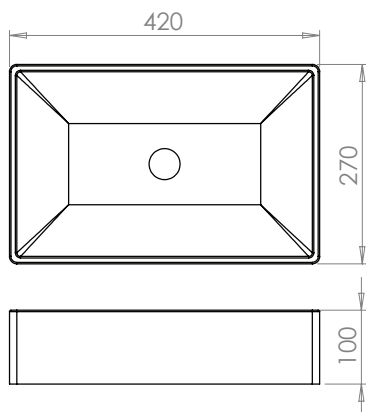

HARLEY

ceramic vessel basins

All **Harley** Basins have no overflow (requires free-flowing waste - page 80).

Harley 42cm wide
W42 x H10 x D27
NOWTB42REC

£188