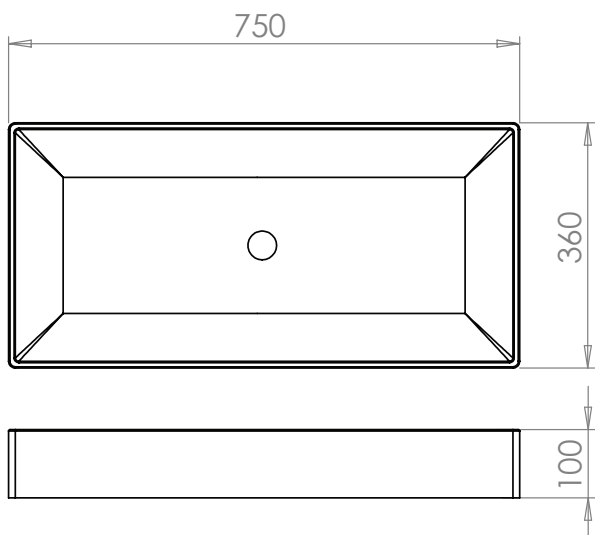

Harley 75cm wide
W75 x H10 x D36
NOWTB75REC

£375