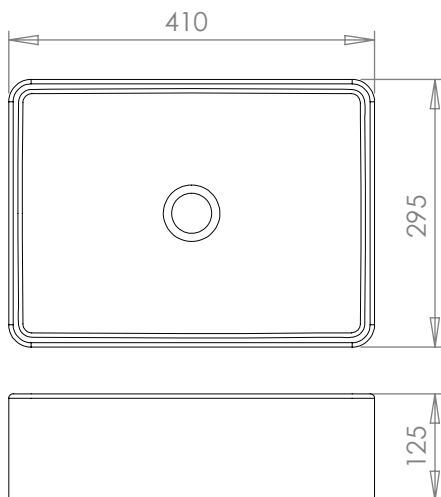

## Key features

Ceramic vessel basin.

Stunning, simple design.

The Ivy Ø33cm Round and Ivy 41cm Rectangular basin and have no overflow and requires a free-flowing waste.

Ivy 38cm Wide with Atlas Wall Mounted Chrome Mixer (page 66)

# IVY

ceramic vessel basins

\*No overflow  
(requires free-flowing waste - page 80)

Ivy Ø33cm\*  
W32.5 x H14.5 x D32.5cm  
N0WTB33CIR

£92

Ivy Ø38cm  
W38 x H15.5 x D38cm  
N0WTB38CIR

£92

Ivy 41cm wide\*  
W41 x H12.5 x D29.5cm  
N0WTB41REC