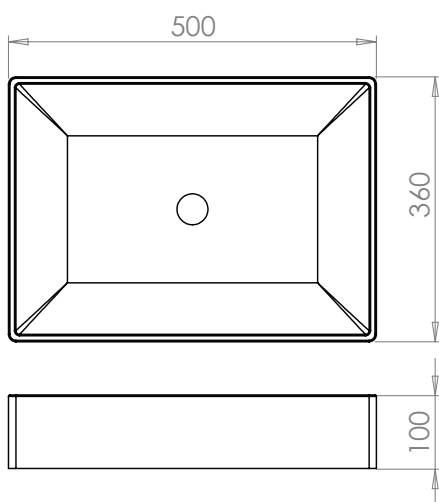

# HARLEY

ceramic vessel basins

All **Harley** Basins have no overflow (requires free-flowing waste - page 80).

Harley 42cm wide  
W42 x H10 x D27  
NOWTB42REC

£188

Harley 50cm wide  
W50 x H10 x D36  
NOWTB50REC