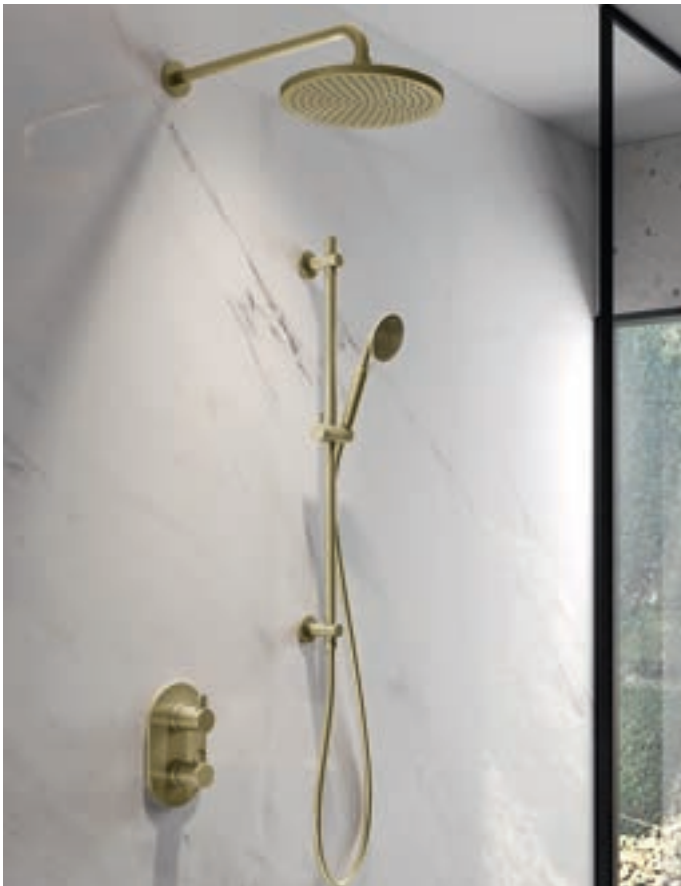

BRB-KI020B £75
Round 225mm ABS rainshower
 · Low pressure >0.2

BRB-KI026A £300
Round 250mm solid brass Air-Mixed rainshower
 · Medium pressure >0.5

BRB-KILVSA £100
Wall mounted 400mm shower arm - round plate

BRB-KILVSA-SQ £100
Wall mounted 400mm shower arm - square plate

BRB-KI08 £65
120mm ceiling arm

BRB-KI575A £145
Round pressure boost
handshower

BRB-KI575B £145
Square pressure boost
handshower

BRB-KI576 £78
2-function pencil
handshower

BRB-KI573 £42
5-function ABS
handshower

BRB-LVSSWO £215
Slide rail with integral wall outlet
- round plate

BRB-LVSS £205
Slide rail - round plate

BRB-LVSSWO-SQ £215
Slide rail with integral wall outlet
- square plate
· Excludes shower kit
· Includes wall outlet

BRB-LVSS-SQ £205
Slide rail - square plate
· Excludes shower kit
· Requires wall outlet elbow

BRB-KI120A £64
Wall outlet with
handset holder - round
plate

BRB-KI8812A £80
Wall outlet with
handset holder - square
plate