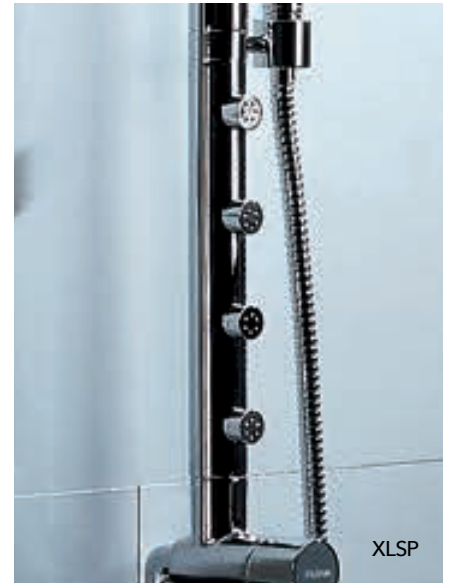

LVSS £130
Slide rail - round plate
· Excludes shower kit
· Requires wall outlet elbow

XLSP

Adjustable height
Set your shower to your desired height

Air-Mixed Rainshower
23% water saving

Cool to touch
Safety is paramount