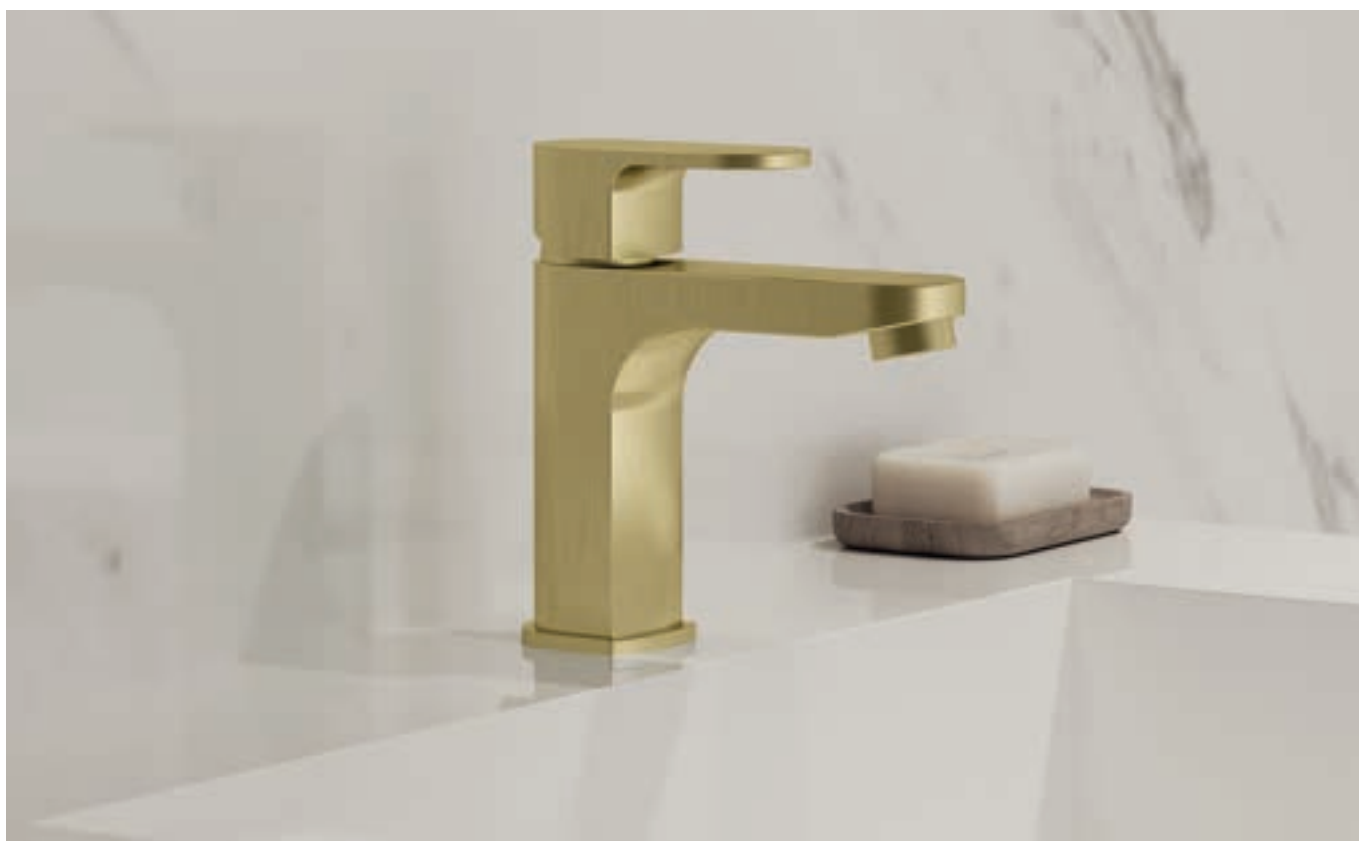

- Suitable for slotted & unslotted

BRB-LVSPOUT £115
Round 170mm bath spout
 · Low pressure >0.2

BRB-ANDMS £157
Deck mounted pull out shower set
 · 1.8m pull out hose

BRB-BF1865 £160
Bath overflow filler with clicker waste
 · Low pressure >0.2