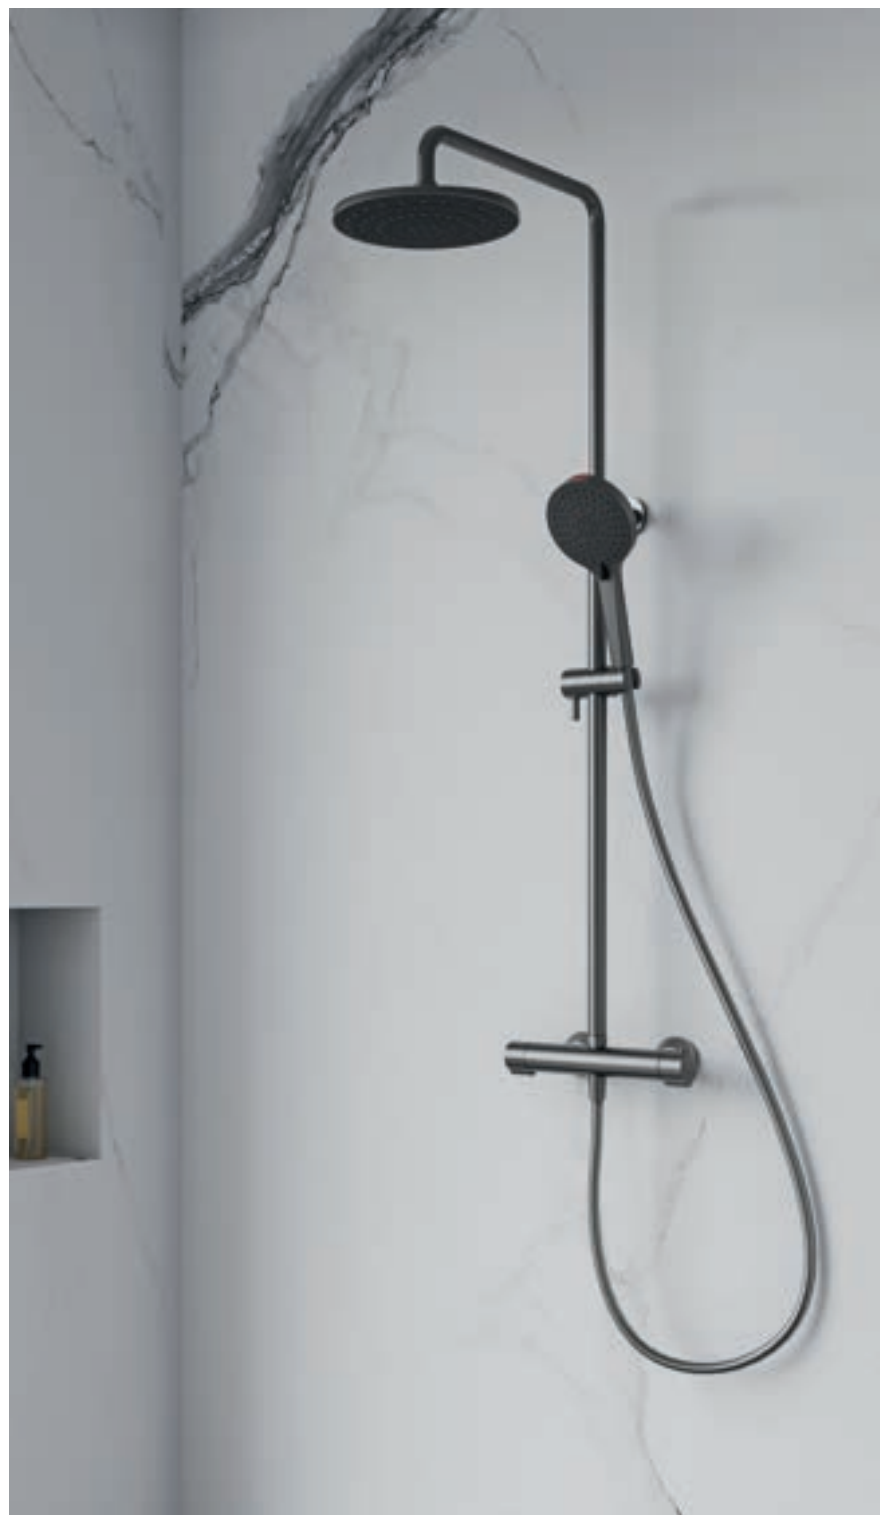

FIXKIT £68

Mounting fixing kit for exposed showering

- 150mm centres
- Optional fixing kit

FL-EASYKIT £38

Easy installation kit

- Suitable for 15mm copper pipe installation

GM-CO8906-9
Robe hook

£50