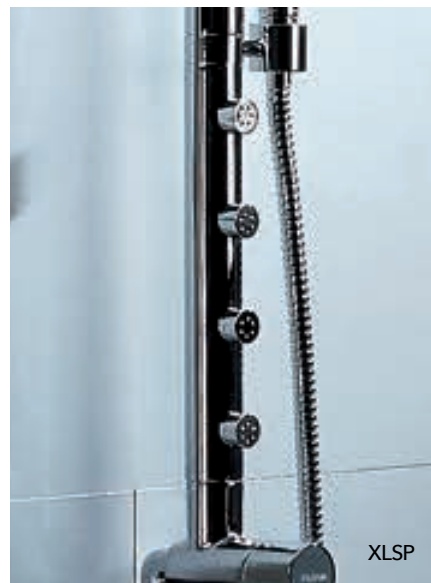

Body jets
A superior showering experience