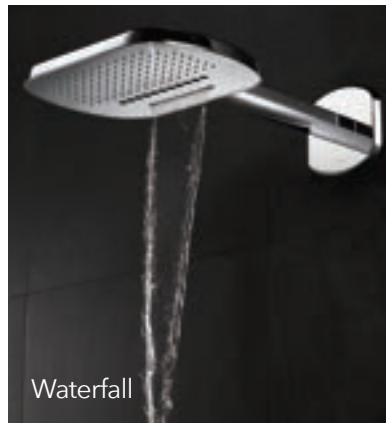

FUSION Dual Outlet

KI012 £800

FUSION design 2-function rainshower with rainstream

- High pressure >1.0

FUSION Triple Outlet

KI012A £985

FUSION design 3-function rainshower, rainstream and waterfall

- High pressure >1.0