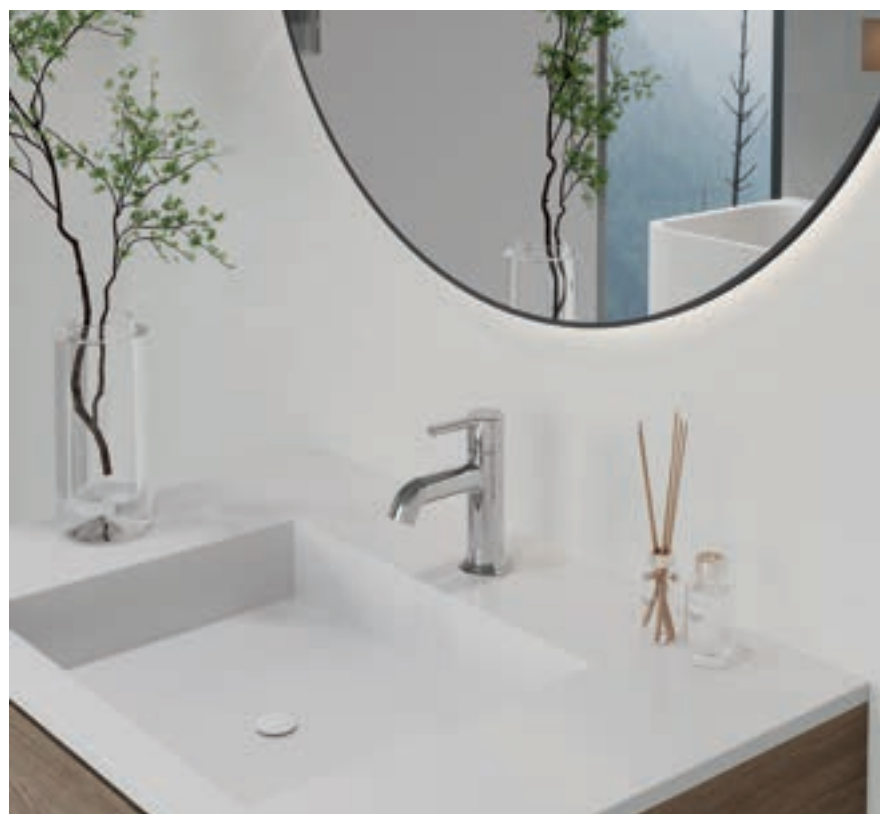

MLBF £355
2-hole deck mounted bath filler
 · Low pressure >0.2
 · Interchangeable indic: IND-1

MLBSM £425
2-hole deck mounted bath shower mixer
 · Low pressure >0.2
 · Includes shower set
 · Interchangeable indic: IND-1