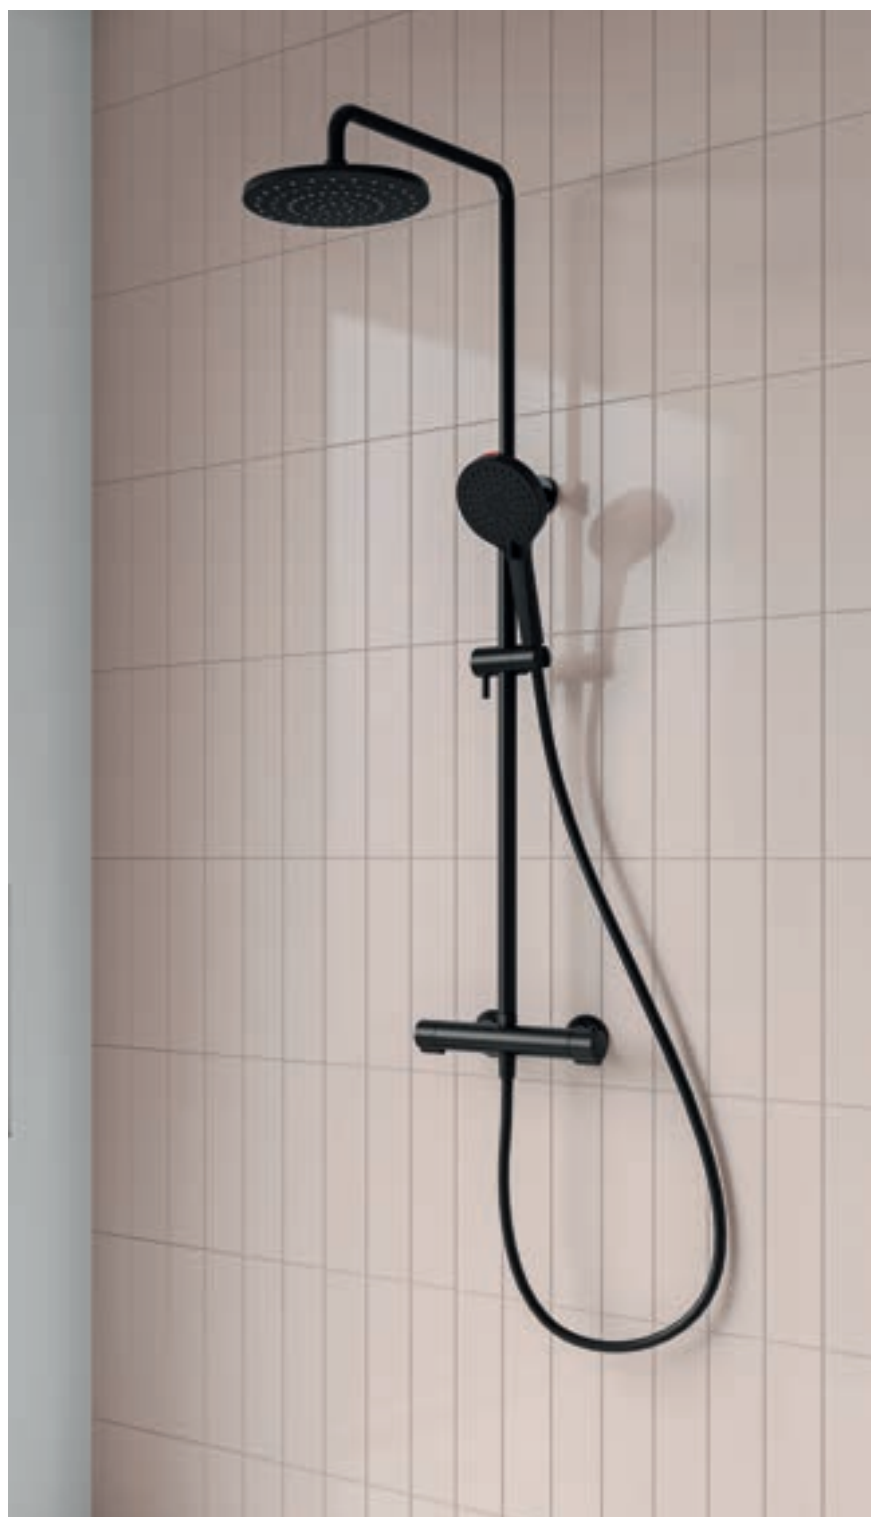

FIXKIT £68

Mounting fixing kit for exposed showering

- 150mm centres
- Optional fixing kit

FL-EASYKIT £38

Easy installation kit

- Suitable for 15mm copper pipe installation

MB-CO8906-9
Robe hook

£50