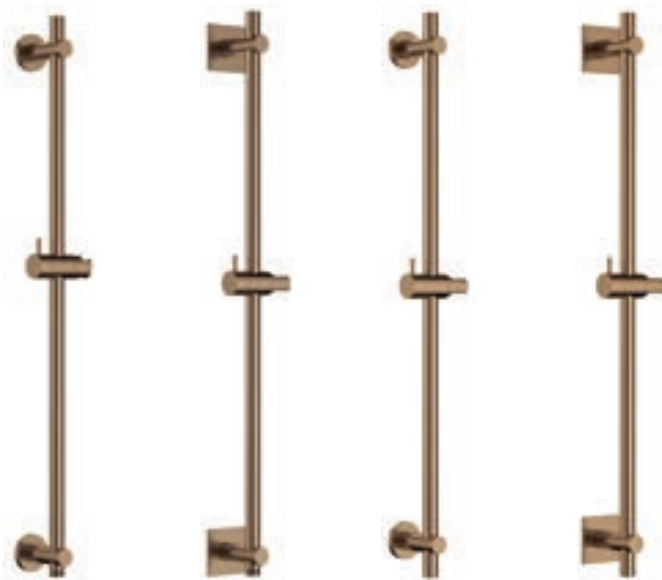

BRO-KI026A £300

Round 250mm solid brass Air-Mixed rainshower

- Medium pressure >0.5

BRO-KILVSA £100

Wall mounted 400mm shower arm - round plate

BRO-KILVSA-SQ £100

Wall mounted 400mm shower arm - square plate

BRO-KI08 £65

120mm ceiling arm

BRO-KI575A £145
Round pressure boost
handshower

BRO-KI575B £145
Square pressure boost
handshower

BRO-KI576 £78
2-function pencil
handshower

BRO-KI573 £42
5-function ABS
handshower

BRO-LVSSWO £215
Slide rail with integral wall outlet
- round plate

BRO-LVSS £205
Slide rail - round plate

BRO-LVSSWO-SQ £215
Slide rail with integral wall outlet
- square plate
· Excludes shower kit
· Includes wall outlet

BRO-LVSS-SQ £205
Slide rail - square plate
· Excludes shower kit
· Requires wall outlet elbow

BRO-KI120A £64
Wall outlet with
handset holder - round
plate

BRO-KI8812A £80
Wall outlet with
handset holder - square
plate