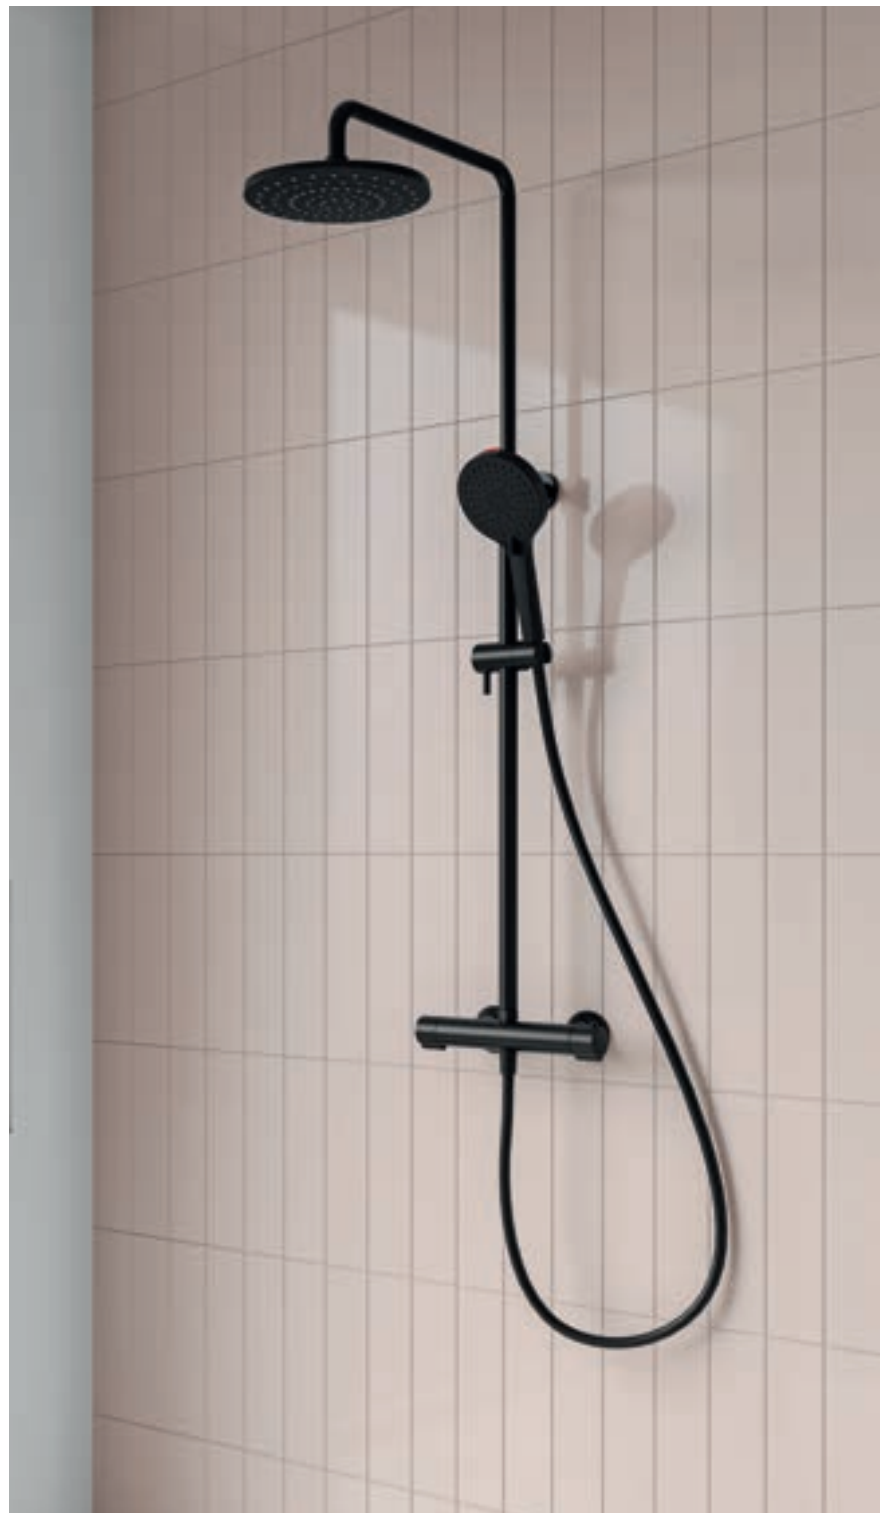

Scan here

FIXKIT £68
Mounting fixing kit for exposed showering
· 150mm centres
· Optional fixing kit

FL-EASYKIT £38
Easy installation kit
· Suitable for 15mm copper pipe installation

MB-EXPSKIT £749

Thermostatic 2-outlet adjustable height shower column

- Medium pressure >0.5
- 225mm rainshower
- 5-function handshower

Scan here

MB-MLTEXGO2-V £1400

GoClick® 2-outlet thermostatic adjustable height shower column

- High pressure >1.0
- GoClick® technology
- 250mm Air-Mixed rainshower
- 2-function pencil handshower
- Interchangeable indicy: IND-3