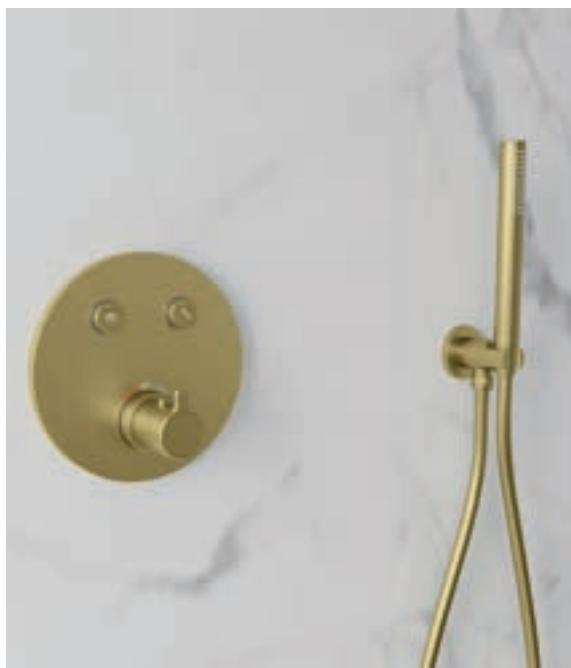

MOONLIGHT

Brushed Brass

The pure and simplistic grace of the Brushed Brass MOONLIGHT collection not only adds a touch of elegance but also seamlessly integrates with various design themes, making it a versatile and sophisticated choice for your bathroom.