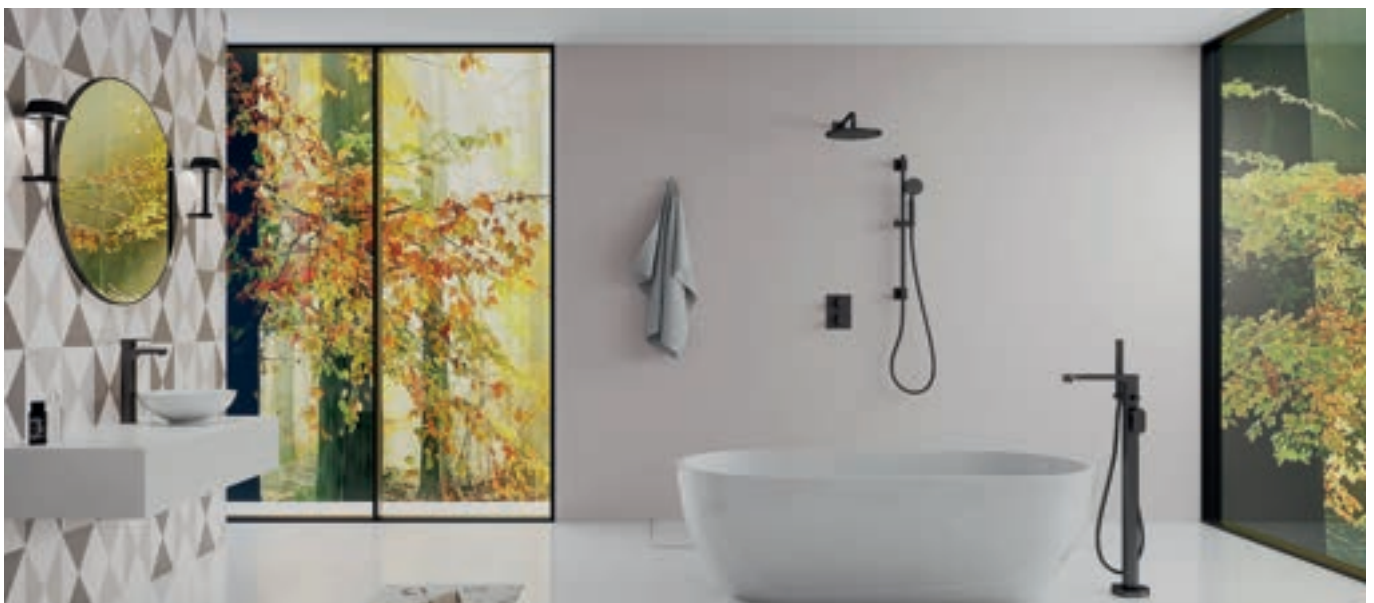

- Medium pressure >0.5

MB-KILVSA £100

Wall mounted 400mm shower arm - round plate

MB-KILVSA-SQ £100

Wall mounted 400mm shower arm - square plate

MB-KI08 £65

120mm ceiling arm

MB-KI575A £145
Round pressure boost
handshower

MB-LVSSWO-SQ £215
Slide rail with integral wall outlet
- square plate
· Excludes shower kit
· Includes wall outlet

MB-LVSS-SQ £205
Slide rail - square plate
· Excludes shower kit
· Requires wall outlet elbow