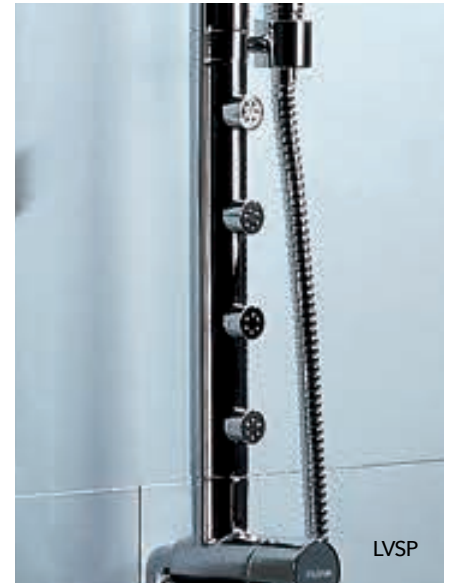

Body jets
A superior showering experience