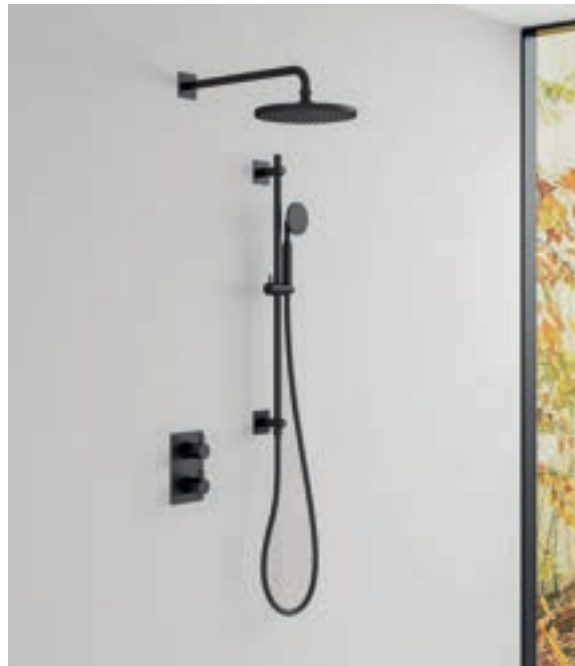

SMART

Matt Black

The SMART collection is elevated by the timeless sophistication of Matt Black, providing a stunning matt finish that seamlessly complements its modern design. Beyond its aesthetic charm, the matt finish not only adds a touch of refinement but also boasts practicality, as it is remarkably easy to clean.