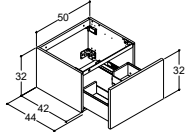

VANITY UNITS

VANITY UNITS WITH 1 DRAWER

Colour
White matt
Black oak
Bespoke colour
Start-up fee per bespoke colour
One-off surcharge per bespoke colour regardless number of products

Art. no.	Price £
V78-1110	594.-
V78-1150	594.-
V78-1199	801.-
B11	184.-

Art. no.	Price £
-	-
-	-
-	-
-	-