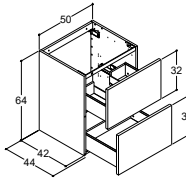

VANITY UNITS WITH 2 DRAWERS

Colour
White matt
Black oak
Bespoke colour
Start-up fee per bespoke colour
One-off surcharge per bespoke colour regardless number of products

Art. no.	Price £
V79-1110	914.-
V79-1150	914.-
V79-1199	1,208.-
B11	184.-

Art. no.	Price £
-	-
-	-
-	-
-	-