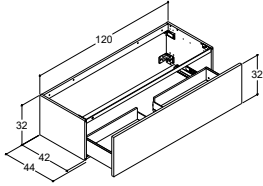

Colour
White matt
Natural oak
Black oak
Brown oak
Bespoke colour
Start-up fee per bespoke colour
One-off surcharge per bespoke colour regardless number of products

Art. no.	Price £
-	-
-	-
-	-
-	-
-	-
-	-
-	-

Art. no.	Price £
V42-1110	913.-
V42-1149	913.-
V42-1150	913.-
V42-1152	913.-
V42-1199	1,202.-
B11	184.-

ACCESSORIES - FITTED IN VANITY UNITS WITH 1 DRAWER

Push-open	
LED lighting in drawer (IP44)	
LED downlight to floor incl. motion sensor (IP44)	
Socket in drawer (IP44, 1x230V)	

Art. no.	Price £
PO1SK	82.-
LS1SK50	159.- Light source: LED 1,5W, 3150K, 133lm
UL50	246.- Light source: LED 4,2W, 3150K, 332lm
EL-GB	177.-

Art. no.	Price £
PO1SK	82.-
LS1SK120	203.- Light source: LED 4,1W, 3150K, 416lm
UL120	246.- Light source: LED 7,3W, 3150K, 912lm
EL-GB	177.-