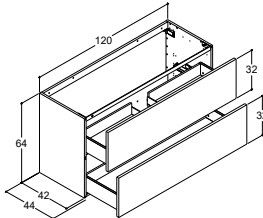

Colour
White matt
Natural oak
Black oak
Brown oak
Bespoke colour
Start-up fee per bespoke colour
One-off surcharge per bespoke colour regardless number of products

Art. no.	Price £
-	-
-	-
-	-
-	-
-	-
-	-
-	-

Art. no.	Price £
V47-1110	1,406.-
V47-1149	1,406.-
V47-1150	1,406.-
V47-1152	1,406.-
V47-1199	1,680.-
B11	184.-

ACCESSORIES - FITTED IN VANITY UNITS WITH 2 DRAWERS

Push-open	
LED lighting in drawer (IP44)	
LED downlight to floor incl. motion sensor (IP44)	
Socket in drawer (IP44, 1x230V)	

Art. no.	Price £
PO2SK	160.-
LS2SK50	215.- Light source: LED 1,5W, 3150K, 133lm
UL50	246.- Light source: LED 4,2W, 3150K, 332lm
EL-GB	177.-

Art. no.	Price £
PO2SK	160.-
LS2SK120	304.- Light source: LED 2x4,1W, 3150K, 2x416lm
UL120	246.- Light source: LED 7,3W, 3150K, 912lm
EL-GB	177.-

All prices are £ RSP incl. VAT, excl. handles, mixer taps and other accessories. Subject to price changes.

Dansani Ltd
7 Mermaid Walk
The Waterfront
Brighton Marina
East Sussex
BN2 5WA GB
T. 0208 15 76 069
mail@dansani.co.uk
dansani.co.uk