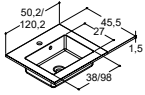

BASIN FOR VANITY UNIT

MINORE

Colour/Material
White matt
With tap hole and offset overflow hole
Without tap hole and central overflow hole
Solid surface

50 CM	
Art. no.	Price £
337105003	686.-
-	-

120 CM	
Art. no.	Price £
-	-
337113303	1,240.-