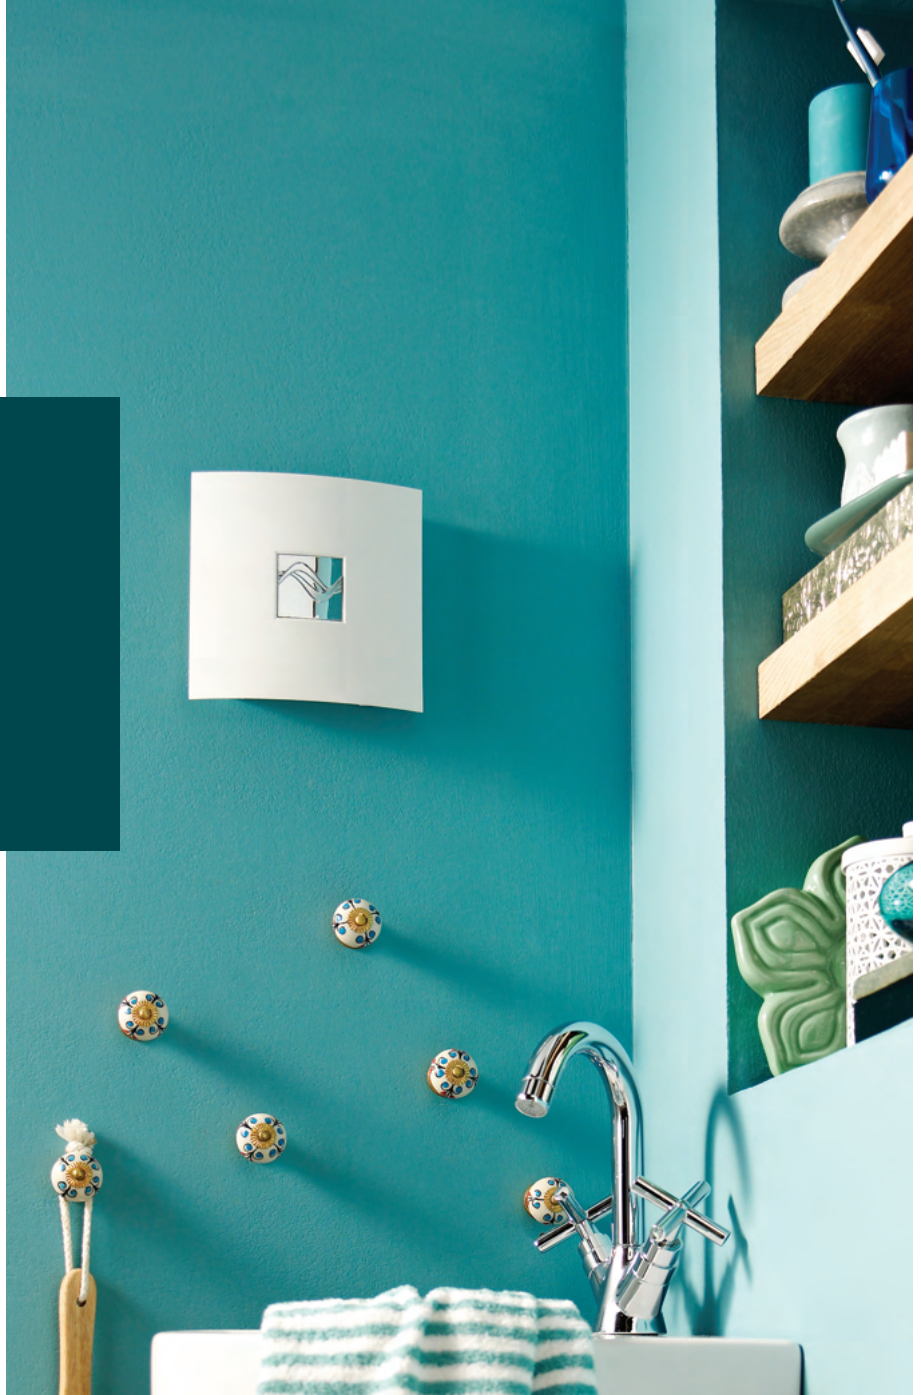

The range of Silent Fans offer “whisper-quiet” operation – typically a minimum of 70% less noise than standard fans. This range has been developed in response to customers who want high performance ventilation without nuisance noise.

ZSR100 FASCIA OPTION 2