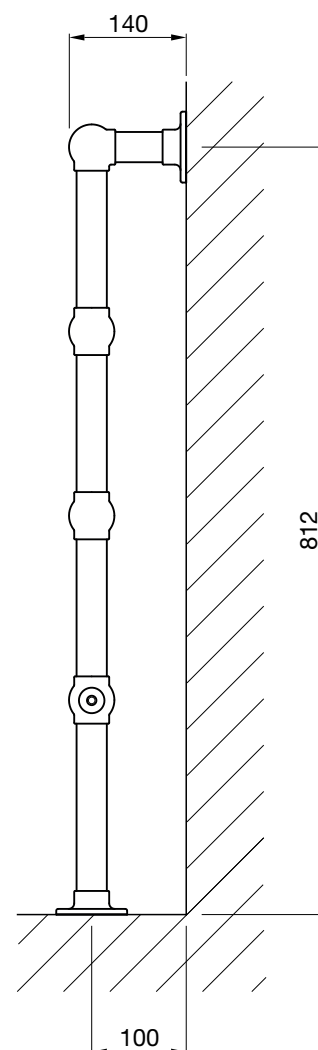

Zehnder Osbourne Electric

In stock items highlighted in bold below	Height mm	Width mm	Finish	Simple immersion heater Class I IPX4 Zone 1 Bath, Zone 2 Shower Electric rating (Watts)	RRP (ex VAT)	RRP (inc 20% VAT)

Zehnder Osbourne Electric

OSBOE/F-085-060-CPEO	850	600	chrome	150	£1,458	£1,749.60
OSBOE/F-085-060-BNEO	850	600	bright nickel	150	£1,765	£2,118.00
OSBOE/F-085-060-AGEO	850	600	antique gold	150	£2,502	£3,002.40
OSBOE/F-085-060-DGEO	850	600	dark gold	150	£2,502	£3,002.40
OSBOE/F-085-060-PBEO	850	600	polished brass	150	£2,377	£2,852.40
OSBOE/F-085-060-ABEO	850	600	antique brass	150	£2,377	£2,852.40
OSBOE/F-085-060-BZEO	850	600	antique bronze	150	£2,377	£2,852.40
OSBOE/F-085-060-ACEO	850	600	antique copper	150	£2,377	£2,852.40
OSBOE/F-085-060-PCEO	850	600	polished copper	150	£2,377	£2,852.40
OSBOE/F-085-060-BCEO	850	600	brushed copper	150	£2,377	£2,852.40

Tube: Horizontal Ø31.8mm
Tube: Vertical Ø31.8mm
All dimensions in mm