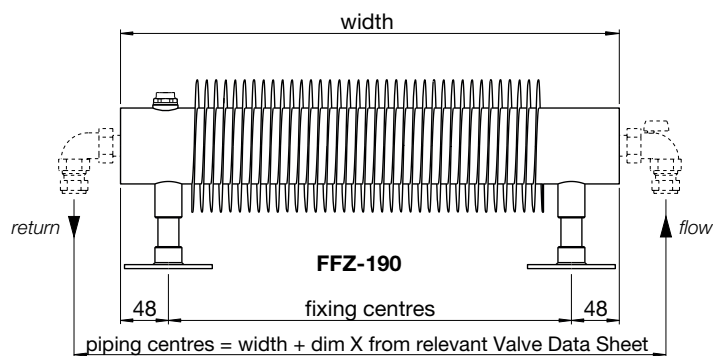

Zehnder Flow Form

In stock items highlighted in bold below	Height mm	Width mm	Diameter (mm)	Finish	Output $\Delta T=50^{\circ}\text{C}$ Watts/btu All outputs certified to EN 442	RRP (ex VAT)	RRP (inc 20% VAT)
Zehnder Flow Form - 88mm diameter coil							
FFZ-130-100	130	1000	88	white*	246/839	£435	£522.00
FFZI-130-100	130	1000	88	stainless steel brushed	163/556	£391	£469.20
FFZ-130-150	130	1500	88	white*	361/1232	£550	£660.00
FFZI-130-150	130	1500	88	stainless steel brushed	240/819	£473	£567.60
FFZ-130-200	130	2000	88	white*	498/1699	£665	£798.00
FFZI-130-200	130	2000	88	stainless steel brushed	316/1078	£552	£662.40

Zehnder Flow Form - 133mm diameter coil							
FFZ-190-100	190	1000	133	white*	370/1262	£546	£655.20
FFZC-190-100	190	1000	133	chrome	346/1181	£956	£1,147.20
FFZI-190-100	190	1000	133	stainless steel brushed	222/757	£491	£589.20
FFZ-190-150	190	1500	133	white*	565/1928	£672	£840.00
FFZC-190-150	190	1500	133	chrome	513/1750	£1,176	£1,411.20
FFZI-190-150	190	1500	133	stainless steel brushed	340/1160	£578	£693.60
FFZ-190-200	190	2000	133	white*	797/2719	£798	£957.60
FFZC-190-200	190	2000	133	chrome	706/2409	£1,396	£1,675.20
FFZI-190-200	190	2000	133	stainless steel brushed	464/1583	£662	£794.40

*Traffic White (RAL 9016)

Colour finish: Colours from the World of Colours chart are priced at: Traffic White (RAL 9016) + 25%.
Colour finish and non-stock products delivery: 3-5 weeks.

This radiator may only be installed horizontally on the floor

All dimensions in mm