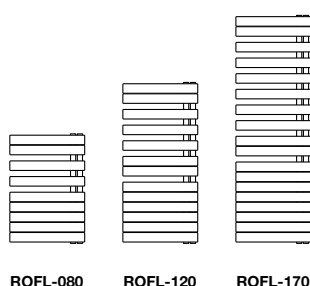

Tube: horizontal 70 x 11mm
Tube: vertical Ø38mm
All dimensions in mm

Stocked items

The Roda Spa Asym is a highly functional and stylish towel rail with a practical asymmetrical design that allows towels to be hung easily. The central heating model is available with horizontal tubes facing either left or right, making it suitable for all bathroom designs.