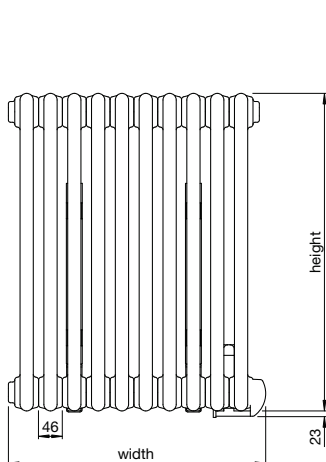

Zehnder Charleston Electric

In stock items highlighted in bold below	Height mm	Width mm	Overall Projection	No. of sections	Finish	Radio frequency remote programmer IP44 Zone 1 Bath, Zone 2 Shower, Class II Electric rating (watts)	RRP (ex VAT)	RRP (inc 20% VAT)

⚡ Zehnder Charleston Electric Horizontal - 3 column

NZ3-060-050/GF	600	502	135	10	white*	500	£689	£826.80
NZ3-060-059/GF	600	594	135	12	white*	750	£803	£963.60
NZ3-060-073/GF	600	732	135	15	white*	1000	£870	£1,044.00
NZ3-060-087/GF	600	870	135	18	white*	1250	£1,016	£1,219.20
NZ3-060-101/GF	600	1008	135	21	white*	1500	£1,096	£1,315.20
NZ3-060-128/GF	600	1284	135	27	white*	2000	£1,318	£1,581.60

⚡ Zehnder Charleston Electric Vertical - 2 column

NZ2-180-031/GF	1792	305	97	6	white*	750	£1,002	£1,202.40
NZ2-180-040/GF	1792	397	97	8	white*	1000	£1,076	£1,291.20
NZ2-180-049/GF	1792	489	97	10	white*	1250	£1,150	£1,380.00
NZ2-180-058/GF	1792	581	97	12	white*	1500	£1,223	£1,467.60

⚡ Zehnder Charleston Plinth Electric - 5 column

NZ5-030-096/GF-F	300	962	213	20	white*	1000	£1,145	£1,374.00

*Traffic White (RAL 9016)

Colour finish: Colours from the World of Colours chart are priced at:
Traffic White (RAL 9016) + 25%.
Colour finish and non-stock products delivery: 3-5 weeks.