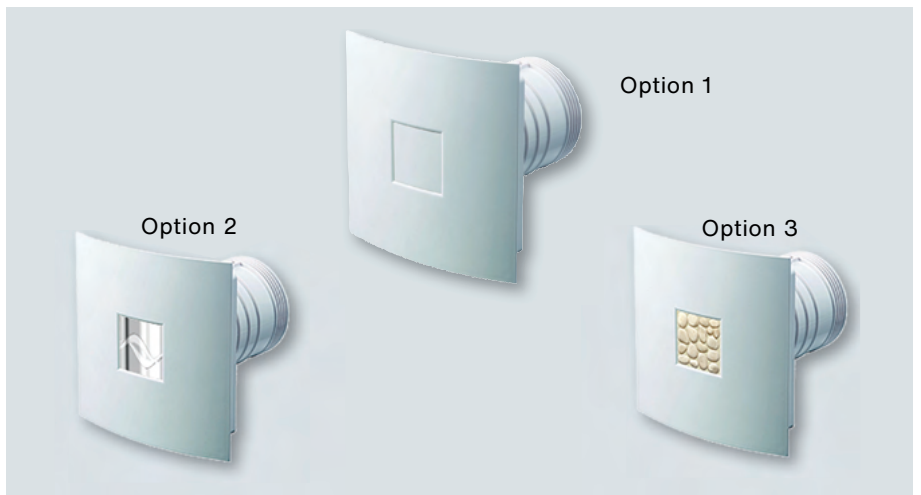

Zehnder Silent Fan - Front Fascia Options