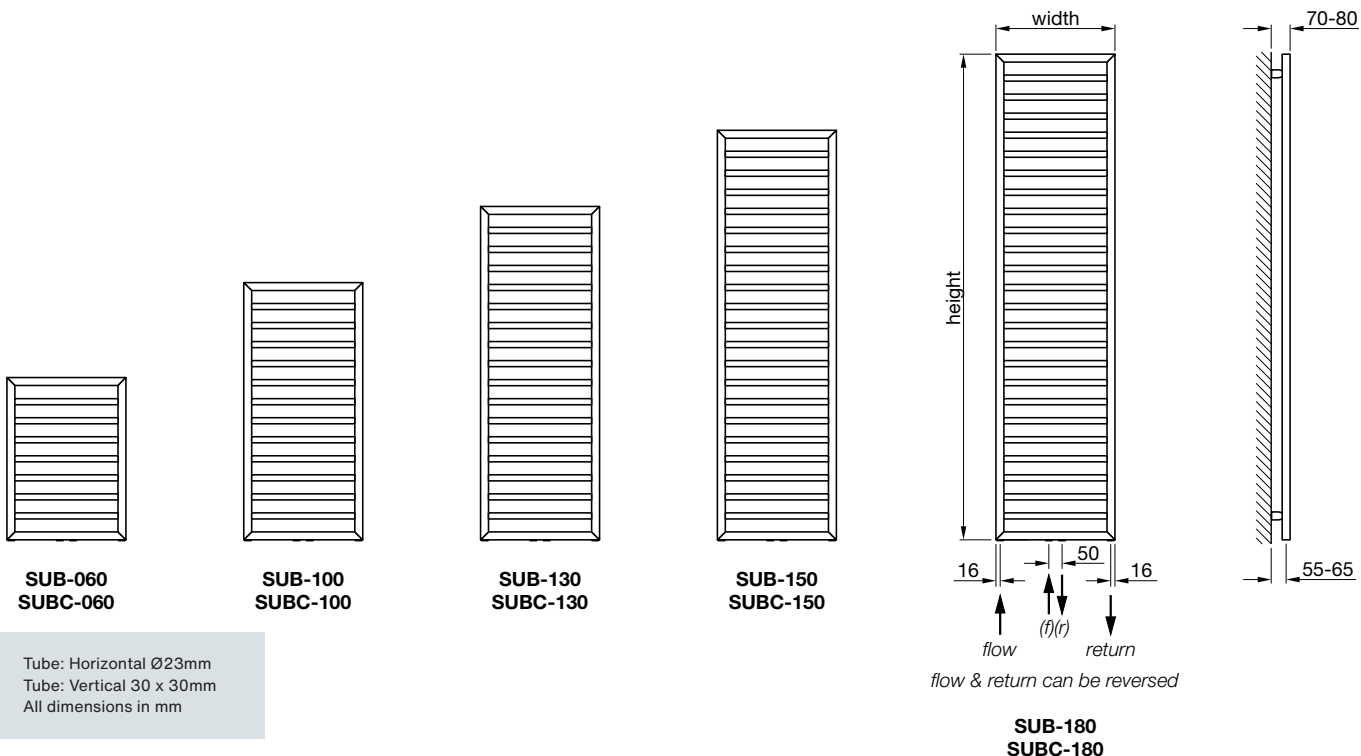

Dual energy: Self fit (additional cost to central heating model prices). For more information please scan the QR code.

Colour finish: Colours from the World of Colours chart are priced at: Traffic White (RAL 9016) + 25%.
Colour finish and non-stock products delivery: 3-5 weeks.

Accessories

Optional wall brackets: Increases space behind rail by 20mm		RRP (ex VAT)	RRP (inc 20% VAT)
952111	Zehnder Subway SUB extended bracket kit. White* finish.	£62	£74.40
952118	Zehnder Subway SUBC extended bracket kit. Chrome finish.	£62	£74.40
952119	Zehnder Subway SUB extended bracket kit. Colour finish.	£62	£74.40