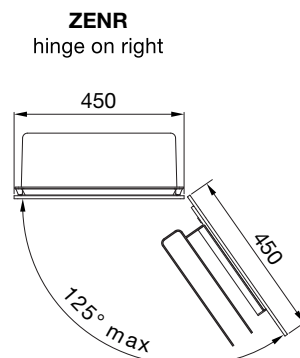

Available either flush or wall mounted
 Controlled via the Zehnder Connect App or intuitive touch controls
 Option for left or right door opening

in-wall installation

on-wall installation

ZENL
hinge on left