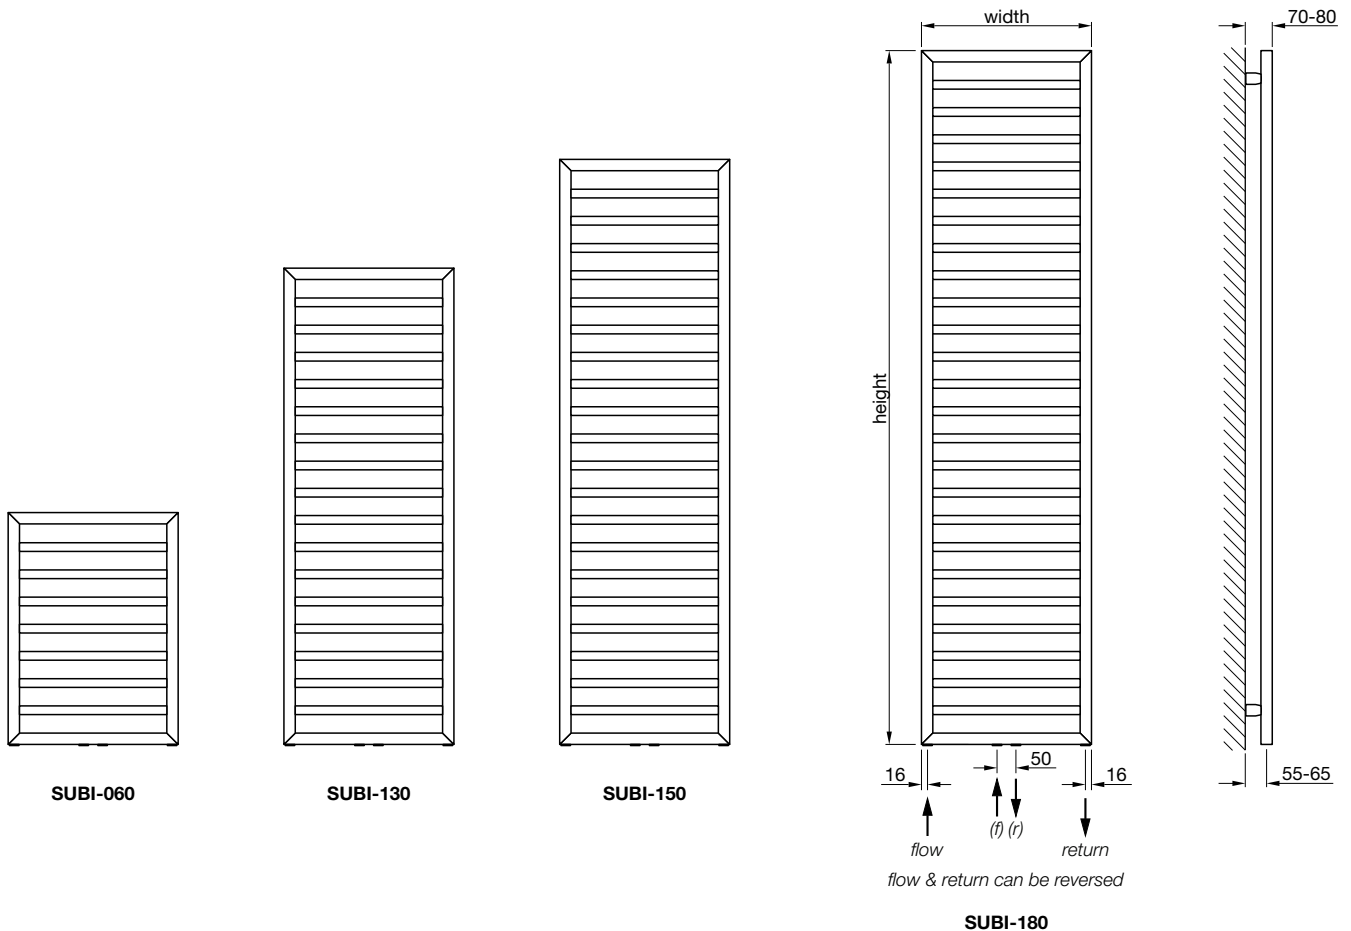

Zehnder Subway Stainless Steel

In stock items highlighted in bold below	Height mm	Width mm	Finish	Output $\Delta T=50^{\circ}\text{C}$ Watts/btu All outputs certified to EN 442	Dual Energy Immersion Rating in Watts	RRP (ex VAT)	RRP (inc 20% VAT)

Zehnder Subway Stainless Steel

SUBI-060-045	613	450	s/steel brushed	221/754	150	£650	£780.00
SUBI-130-045	1261	450	s/steel brushed	370/1262	250	£910	£1,092.00
SUBI-130-060	1261	600	s/steel brushed	447/1525	300	£1,009	£1,210.80
SUBI-150-045	1549	450	s/steel brushed	445/1518	300	£1,072	£1,286.40
SUBI-150-060	1549	600	s/steel brushed	538/1836	300	£1,192	£1,430.40
SUBI-180-045	1837	450	s/steel brushed	523/1784	300	£1,200	£1,440.00
SUBI-180-060	1837	600	s/steel brushed	633/2160	400	£1,332	£1,598.40

Dual energy: Self fit (additional cost to central heating model prices). For more information please scan the QR code.

Accessories

Optional wall brackets: Increases space behind rail by 20mm		RRP (ex VAT)	RRP (inc 20% VAT)
952119	Zehnder Subway SUB extended bracket kit. Colour finish.	£62	£74.40

Tube: Horizontal $\text{Ø}23\text{mm}$
Tube: Vertical 30 x 30mm
All dimensions in mm