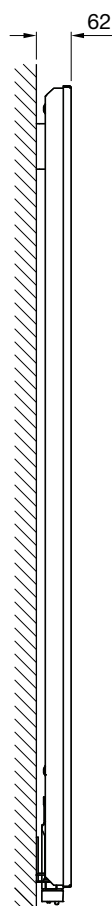

Bathroom & kitchen radiators

Selection

Studio collection

General radiators

Colour finish: Colours from the World of Colours chart are priced at: Traffic White (RAL 9016) + 25%.
Colour finish and non-stock products delivery: 3-5 weeks.

Projection from wall to front face: 74 mm - 79 mm
Inbuilt WIVAR II heating element which is controlled via remote control or via an easy to use App (iOS & Android)