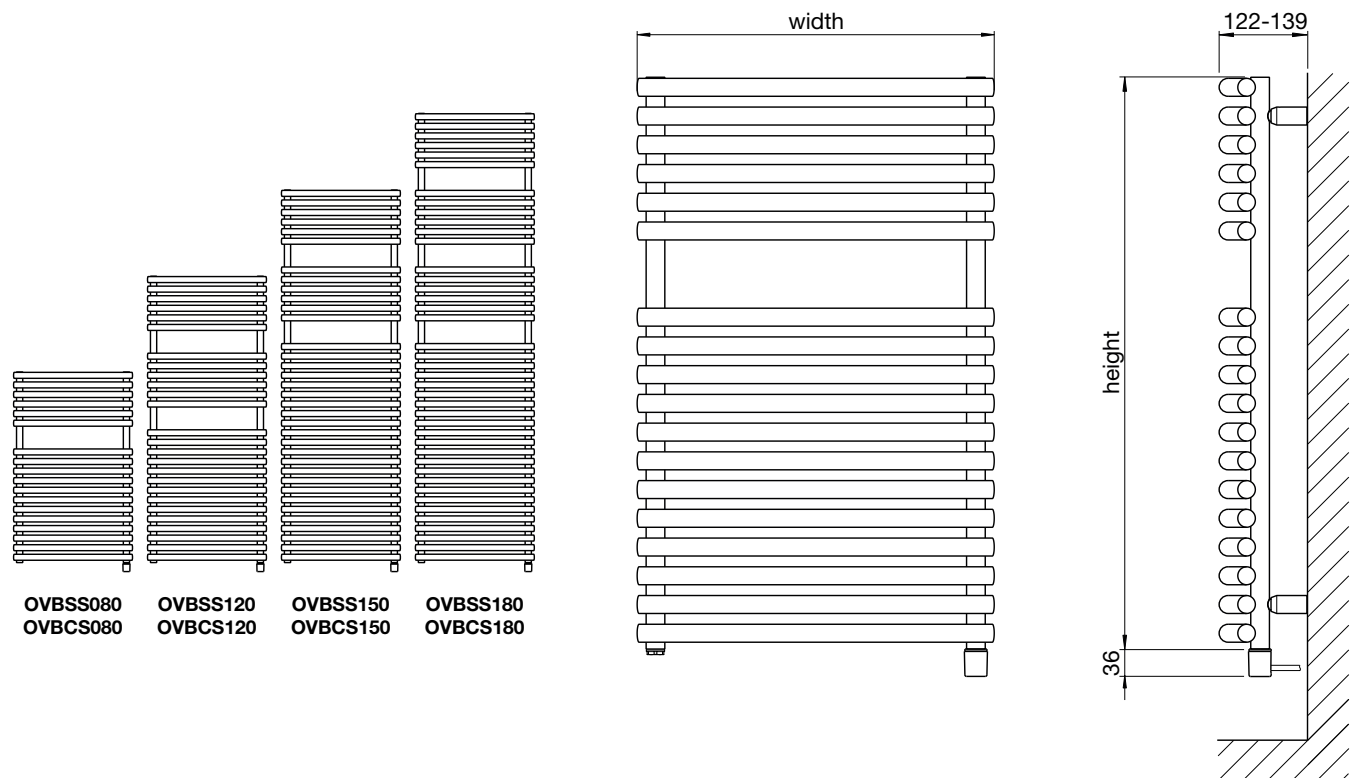

Zehnder Ovida Bow Electric

In stock items highlighted in bold below	Height mm	Width mm	Finish	Simple immersion heater (IHE) Class I IP65 Zones 1 & 2 Electric rating (Watts)	RRP (ex VAT)	RRP (inc 20% VAT)

Zehnder Ovida Bow Electric

OVBSS080050EAZK	796	496	white*	400	£351	£421.20
OVBSS080060EAZK	796	596	white*	500	£378	£453.60
OVBSS120050EAZK	1196	496	white*	600	£422	£506.40
OVBSS120060EAZK	1196	596	white*	600	£453	£543.60
OVBSS150050EAZK	1556	496	white*	600	£485	£582.00
OVBSS150060EAZK	1556	596	white*	600	£526	£631.20
OVBSS185050EAZK	1876	496	white*	600	£529	£634.80
OVBSS185060EAZK	1876	596	white*	600	£578	£693.60
OVBSC080050EAZK	796	496	chrome	200	£638	£765.60
OVBSC080060EAZK	796	596	chrome	200	£700	£840.00
OVBSC120050EAZK	1196	496	chrome	400	£823	£987.60
OVBSC120060EAZK	1196	596	chrome	400	£927	£1,112.40
OVBSC150050EAZK	1556	496	chrome	500	£1,044	£1,252.80
OVBSC150060EAZK	1556	596	chrome	600	£1,178	£1,413.60
OVBSC185050EAZK	1876	496	chrome	600	£1,197	£1,436.40
OVBSC185060EAZK	1876	596	chrome	600	£1,343	£1,611.60

*Traffic White (RAL 9016)

Colour finish: Colours from the World of Colours chart are priced at: Traffic White (RAL 9016) + 25%.
Colour finish and non-stock products delivery: 3-5 weeks.

Tube: Horizontal Ø25mm
Tube: Vertical Ø26mm
All dimensions in mm