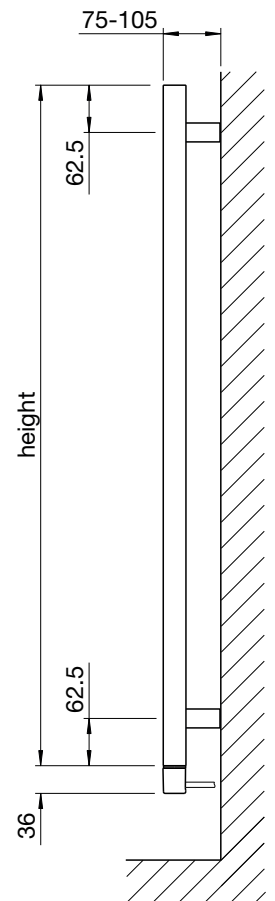

Zehnder Olga Electric

In stock items highlighted in bold below	Height mm	Width mm	Finish	Simple immersion heater Class I IPX4 Zones 1 & 2 Electric rating (Watts)	RRP (ex VAT)	RRP (inc 20% VAT)
OLGE-090-030/F	900	300	stainless steel mirror	100	£632	£758.40
OLGE-090-050/F	900	480	stainless steel mirror	100	£672	£806.40
OLGE-120-050/F	1200	480	stainless steel mirror	150	£825	£990.00
OLGE-120-065/F	1200	630	stainless steel mirror	200	£933	£1,119.60
OLGE-155-050/F	1575	480	stainless steel mirror	250	£1,013	£1,215.60

Zehnder Olga Electric

OLGE-090-030/F	900	300	stainless steel mirror	100	£632	£758.40
OLGE-090-050/F	900	480	stainless steel mirror	100	£672	£806.40
OLGE-120-050/F	1200	480	stainless steel mirror	150	£825	£990.00
OLGE-120-065/F	1200	630	stainless steel mirror	200	£933	£1,119.60
OLGE-155-050/F	1575	480	stainless steel mirror	250	£1,013	£1,215.60

Tube: Horizontal Ø18mm
Vertical 30mm x 30mm
All dimensions in mm