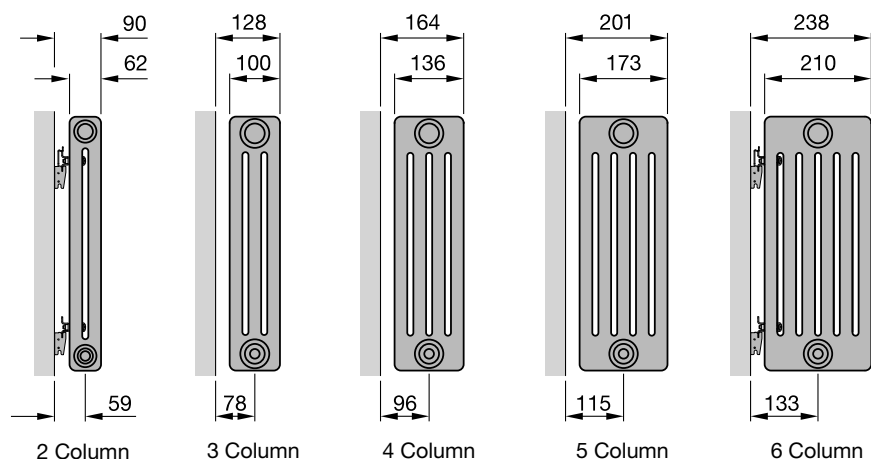

Technical information

Please note: We only supply complete radiators. Additional sections cannot be joined to our stock range of radiators. The number of sections/width is virtually unlimited. Practicality regarding weights, handling and accessibility should be taken into consideration. Large radiators may be supplied in modules to be assembled on site. Lead times - Please allow 6-8 weeks for curved, angled and engineered to drawing.

Radiators are supplied with bottom opposite end connections as standard. For underside connections, please specify at the time of ordering.

Angled and curved radiators are also available.

Angled radiators: Prices on application. Please contact your Zehnder stockist or a member of our sales team for further details.

Curved radiators: Please multiply the prices for standard radiators by 2.

All data and prices per 46mm section

Formulas: Nominal overall radiator width = (No. of sections x 46mm) + 26mm
No. of sections = (Nominal overall radiator width (mm) - 26mm) divided by 46
(Manufacturing tolerance of +/- 1.5% in width, +/- 2mm in height, +/- 5mm in depth)

Colour finish: Colours from the World of Colours chart are priced at: Traffic White (RAL 9016) + 25%.
Made to Measure delivery: 3-5 weeks.

Other sizes and shapes, including angled and curved, are also available on request.