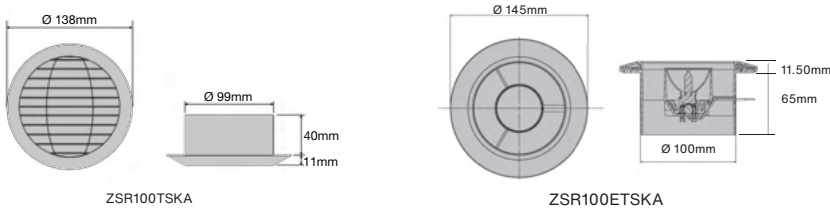

Zehnder Silent Shower Fan Kit

In stock items highlighted in black	Description	Controls	Airflow I/s in FREE AIR (BS848 Pt 1)	Sound pressure level @ 3m dB(A)	Energy Consumption (W)	IP Rating	RRP (ex VAT)	RRP (inc 20% VAT)
ZSR100TSKA	Silent Timer Shower Kit	Single speed, 230V. Operation by light/remote switch. Adjustable timer. Kit includes induct fan, 900 end, 3 metres of flexiduct, 4 fixing clips, ceiling grills and fixing screws.	15	24	16	IPX4 Zones 1 & 2	£91	£109.20
ZSR100ETSKA	Silent Timer Shower Kit & Light	Single speed, 230V. Operation by light/remote switch. Adjustable timer. Kit includes induct fan, 12V light unit, light transformer, 90o bend, 3 metres of flexiduct, 4 fixing clips, ceiling grille and fixing screws. Provided with white & chrome bezels.	15	24	Fan 16W, 12V lamp rated at 6W	IPX4 Zones 1 & 2	£159	£190.80

Length of ductwork should not exceed the length of the ducting supplied. Recommended for discharge through an external wall or soffit, **but not** the roof.

Zehnder Silent ø100mm Induct Fans