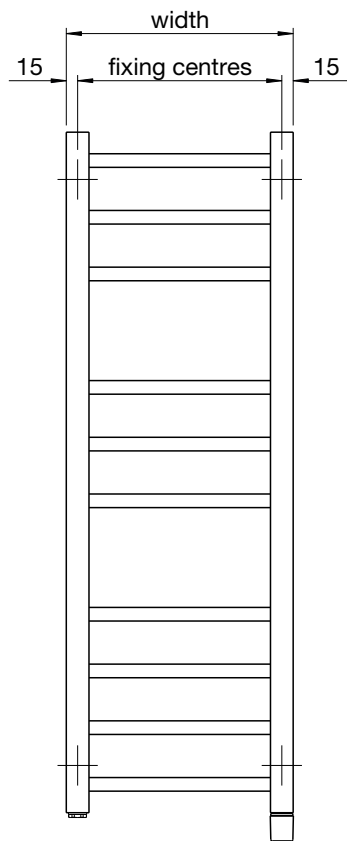

Zehnder Olga Electric

In stock items highlighted in bold below	Height mm	Width mm	Finish	Simple immersion heater Class I IPX4 Zones 1 & 2 Electric rating (Watts)	RRP (ex VAT)	RRP (inc 20% VAT)
OLGE-090-030/F	900	300	stainless steel mirror	100	£632	£758.40
OLGE-090-050/F	900	480	stainless steel mirror	100	£672	£806.40
OLGE-120-050/F	1200	480	stainless steel mirror	150	£825	£990.00
OLGE-120-065/F	1200	630	stainless steel mirror	200	£933	£1,119.60
OLGE-155-050/F	1575	480	stainless steel mirror	250	£1,013	£1,215.60

Zehnder Olga Electric

OLGE-090-030/F	900	300	stainless steel mirror	100	£632	£758.40
OLGE-090-050/F	900	480	stainless steel mirror	100	£672	£806.40
OLGE-120-050/F	1200	480	stainless steel mirror	150	£825	£990.00
OLGE-120-065/F	1200	630	stainless steel mirror	200	£933	£1,119.60
OLGE-155-050/F	1575	480	stainless steel mirror	250	£1,013	£1,215.60

Tube: Horizontal Ø18mm
Vertical 30mm x 30mm
All dimensions in mm