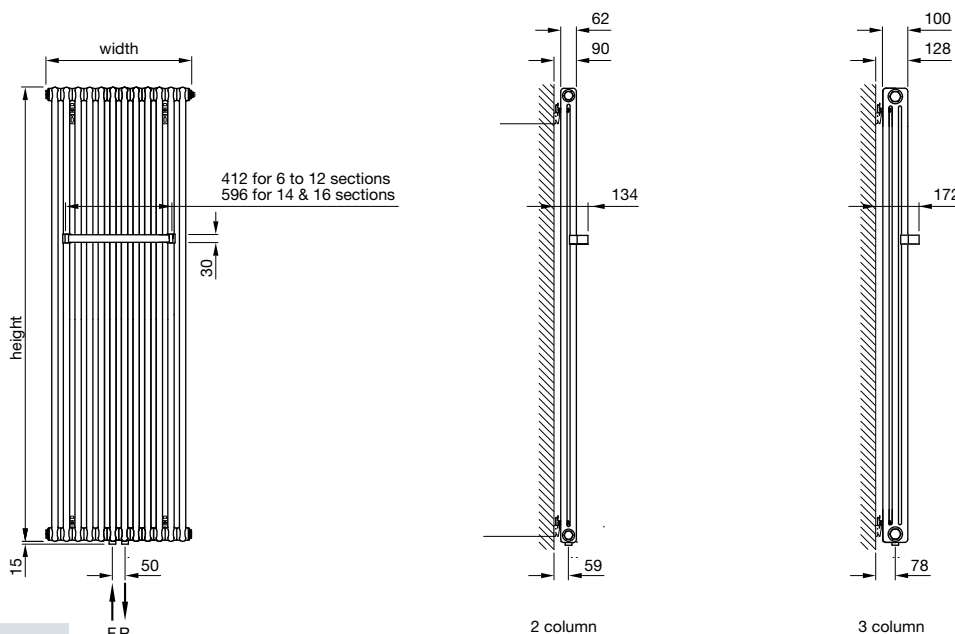

*Traffic White (RAL 9016)

Colour finish: Colours from the World of Colours chart are priced at: Traffic White (RAL 9016) + 25%.
Colour finish and non-stock products delivery: 3–5 weeks. Charleston Technoline finish is not recommended for bathroom applications.

1 x Chrome Bar included. See diagrams below for detail.
If you require an additional towel bar please see Accessories section below.

Accessories		RRP (ex VAT)	RRP (inc 20% VAT)
966018	Charleston chrome towel bar. Length: 366mm. Spans up to 9 sections.	£154	£184.80
458208	Charleston chrome towel bar. Length: 412mm. Spans up to 10 sections.	£160	£192.00
458218	Charleston chrome towel bar. Length: 596mm. Spans up to 14 sections.	£173	£207.60
966028	Charleston chrome towel bar. Length: 918mm. Spans up to 21 sections.	£178	£213.60
The Charleston chrome towel bar (above) can be cut down to fit if required			
601020	Lambs wool cleaning brush	£34	£40.80

F = flow
R = return
Tube: $\varnothing 25\text{mm}$
All dimensions in mm