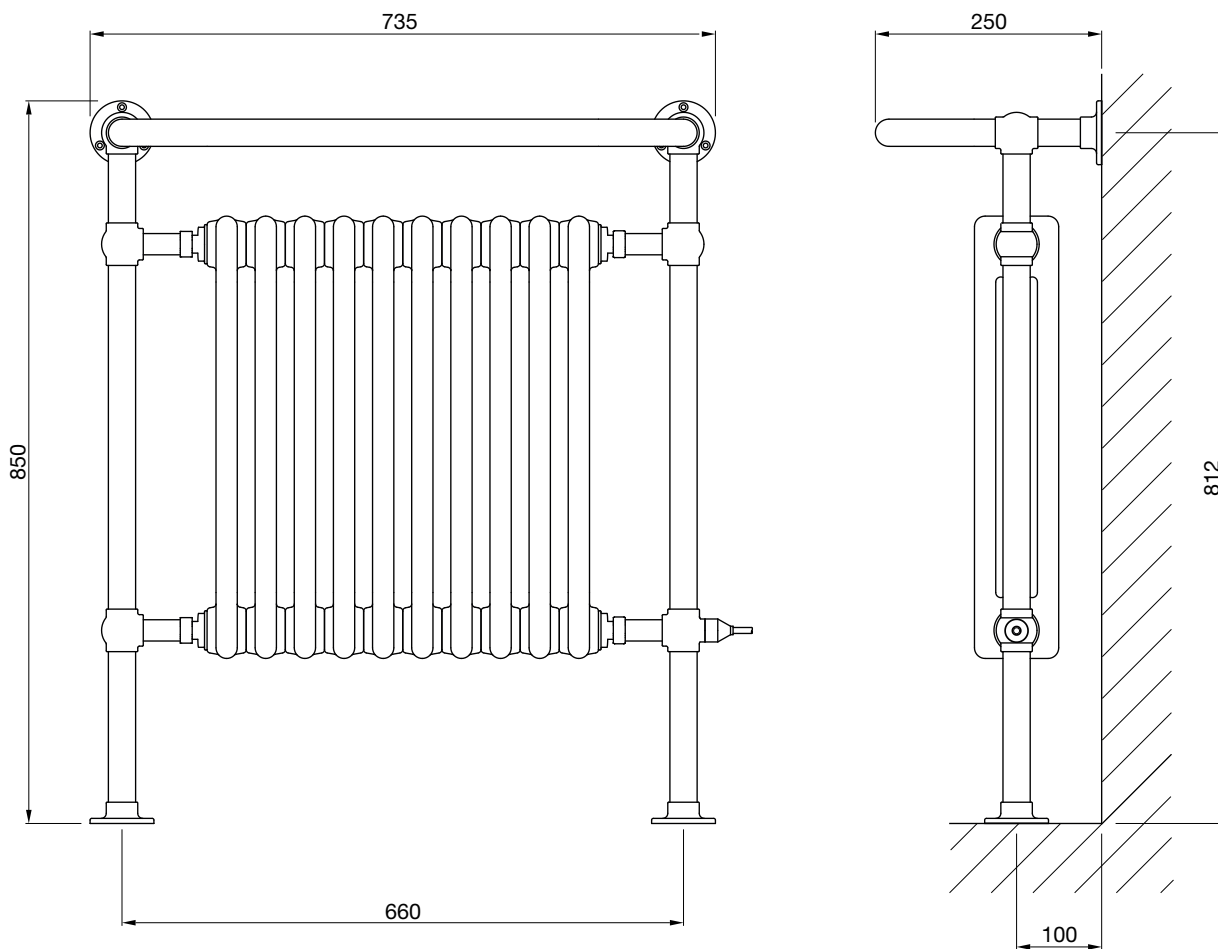

Zehnder Balmoral Electric

In stock items highlighted in bold below	Height mm	Width mm	Finish	Simple immersion heater Class I IPX4 Zone 1 Bath, Zone 2 Shower Electric rating (watts)	RRP (ex VAT)	RRP (inc 20% VAT)

Zehnder Balmoral Electric

BALME/F-085-074-CPEO	850	735	chrome	400	£2,255	£2,706.00
BALME/F-085-074-BNEO	850	735	bright nickel	400	£2,762	£3,314.40
BALME/F-085-074-AGEO	850	735	antique gold	400	£3,979	£4,774.80
BALME/F-085-074-DGEO	850	735	dark gold	400	£3,979	£4,774.80
BALME/F-085-074-PBEO	850	735	polished brass	400	£3,776	£4,531.20
BALME/F-085-074-ABEO	850	735	antique brass	400	£3,776	£4,531.20
BALME/F-085-074-BZEO	850	735	antique bronze	400	£3,776	£4,531.20
BALME/F-085-074-ACEO	850	735	antique copper	400	£3,776	£4,531.20
BALME/F-085-074-PCEO	850	735	polished copper	400	£3,776	£4,531.20
BALME/F-085-074-BCEO	850	735	brushed copper	400	£3,776	£4,531.20

Colour finish: The central column radiator is Traffic White (RAL 9016) as standard. Colours from the World of Colours chart are priced on application. Please specify clearly the central column radiator colour when ordering. Colour finishes are only available on the Chrome central heating version of the Zehnder Balmoral. Colour finish and non-stock products delivery: 4-6 weeks.

Tube: Horizontal Ø31.8mm
Tube: Vertical Ø31.8mm
All dimensions in mm