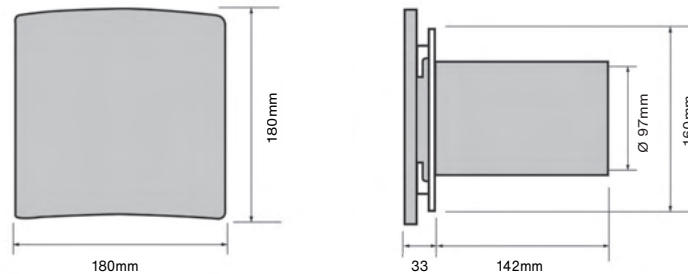

Zehnder Silent Wall & Ceiling Fans

In stock items highlighted in black	Description	Controls	Airflow l/s in FREE AIR (BS848 Pt 1)	Sound pressure level @ 3m dB(A)	Energy consumption (W)	IP Rating	RRP (ex VAT)	RRP (inc 20% VAT)
ZSR100B10A	Silent fan - Basic	Single speed. Operation by light/remote switch	26	26.7	13	IPX4 Zones 1 & 2	£68	£81.60
ZSR100TR11A	Silent fan - Timer	Single speed. Operation by light/remote switch. Adjustable overrun timer (2-30 mins & set at 15 mins)	26	26.7	16	IPX4 Zones 1 & 2	£81	£97.20
ZSR100HTR12A	Silent fan - Humidistat	Single speed. Automatic operation by humidity control with option for manual override switch. Adjustable humidity (70-90% & set at 70%). Adjustable overrun timer to prevent hunting	26	26.7	16	IPX4 Zones 1 & 2	£103	£123.60

All fans suitable for wall or ceiling mounting with discharge through an external wall or soffit, but not the roof. Not for use with more than 3m of ducting.

ZSR100 wall fans