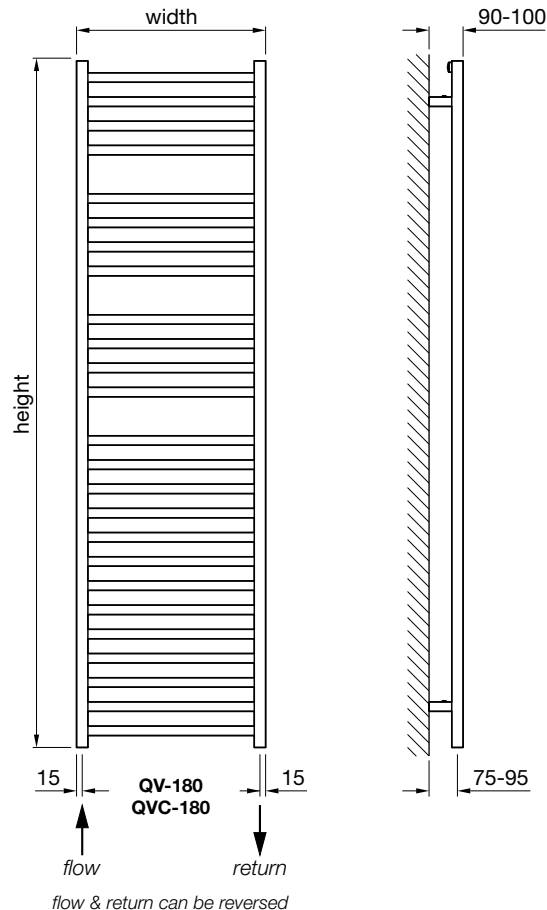

QV-080
QVC-080

QV-120
QVC-120

Tube: Horizontal 25 x 25mm
Tube: Vertical 30 x 30mm
All dimensions in mm

Stocked items

Offering simple yet beautiful design, the Vision works seamlessly in en-suites, family bathrooms and cloakrooms alike. With discreet brackets and a stock range of stunning finishes, the Vision will be an eye-catching accompaniment to any popular bathroom style.