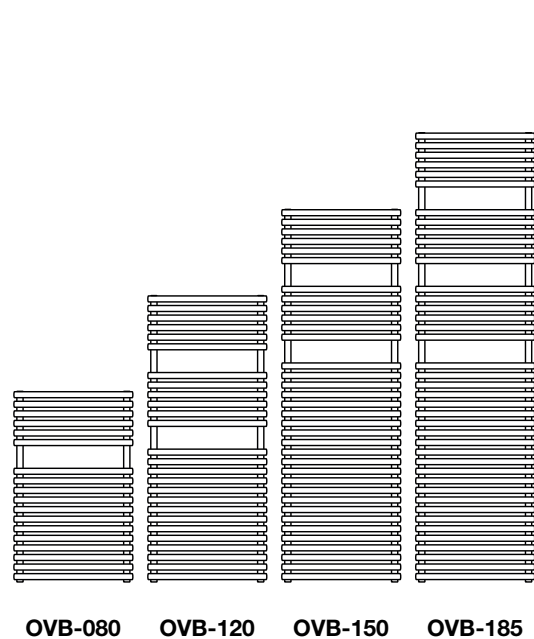

Zehnder Ovida Bow

OVB-080-050	796	496	white*	417/1423	300	£215	£258.00
OVB-080-060	796	596	white*	492/1679	300	£229	£274.80
OVB-080-075	796	746	white*	601/2051	400	£255	£306.00
OVB-120-050	1196	496	white*	609/2078	400	£257	£308.40
OVB-120-060	1196	596	white*	718/2450	500	£279	£334.80
OVB-120-075	1196	746	white*	878/2996	600	£312	£374.40
OVB-150-050	1556	496	white*	784/2675	500	£301	£361.20
OVB-150-060	1556	596	white*	924/3153	600	£331	£397.20
OVB-185-050	1876	496	white*	943/3218	600	£334	£400.80
OVB-185-060	1876	596	white*	1111/3791	700	£370	£444.00
OVBC-080-050	796	496	chrome	273/931	200	£432	£518.40
OVBC-080-060	796	596	chrome	322/1099	200	£478	£573.60
OVBC-080-075	796	746	chrome	394/1344	250	£550	£660.00
OVBC-120-050	1196	496	chrome	402/1372	250	£564	£676.80
OVBC-120-060	1196	596	chrome	475/1621	300	£641	£769.20
OVBC-120-075	1196	746	chrome	581/1982	400	£740	£888.00
OVBC-150-050	1556	496	chrome	523/1784	300	£724	£868.80
OVBC-150-060	1556	596	chrome	617/2105	400	£817	£980.40
OVBC-185-050	1876	496	chrome	635/2167	400	£835	£1,002.00
OVBC-185-060	1876	596	chrome	749/2556	500	£939	£1,126.80

*Traffic White (RAL 9016)

Dual energy: Self fit (additional cost to central heating model prices). For more information please scan the QR code.

Colour finish: Colours from the World of Colours chart are priced at: Traffic White (RAL 9016) + 25%. Colour finish and non-stock products delivery: 3-5 weeks.

Tube: Horizontal $\varnothing 25\text{mm}$
Tube: Vertical $\varnothing 26\text{mm}$
All dimensions in mm