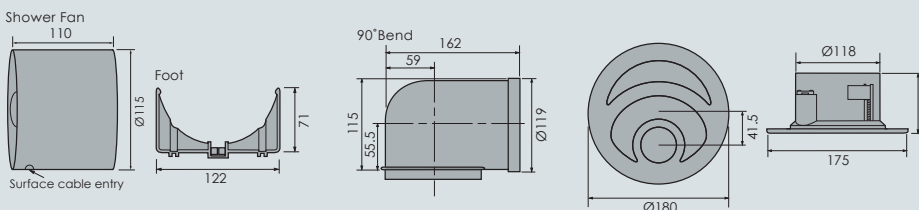

Soffit installation