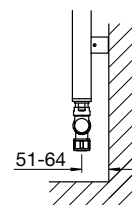

straight valve (to floor)

All dimensions in mm