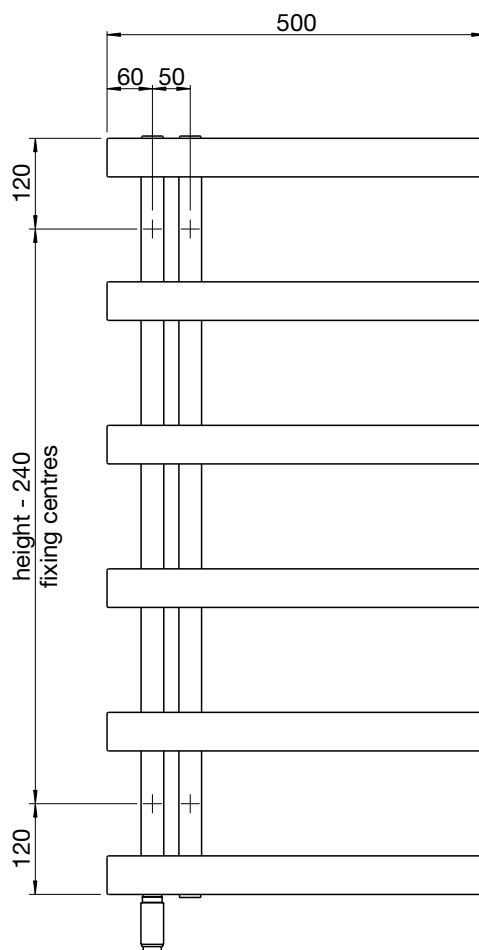

All dimensions in mm