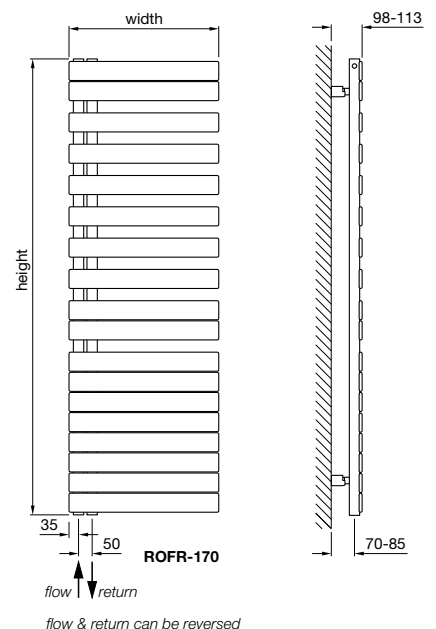

*Traffic White (RAL 9016)

Dual energy: Self fit (additional cost to central heating model prices). For more information please scan the QR code.

Colour finish: Colours from the World of Colours chart are priced at: Traffic White (RAL 9016) + 25%.
Colour finish and non-stock products delivery: 3-5 weeks.

Accessories

Model	Finish	RRP (ex VAT)	RRP (inc 20% VAT)
470331 Hooks for Zehnder Roda Spa. Pack of 2 hooks.	white*	£14	£16.80
470339 Hooks for Zehnder Roda Spa. Pack of 2 hooks.	matt black	£19	£22.80
470349 Hooks for Zehnder Roda Spa. Pack of 2 hooks.	anthracite	£19	£22.80
470369 Hooks for Zehnder Roda Spa. Pack of 2 hooks.	volcanic	£19	£22.80
470379 Hooks for Zehnder Roda Spa. Pack of 2 hooks.	colour	£19	£22.80

Tube: horizontal 70 x 11mm
Tube: vertical Ø38mm
All dimensions in mm