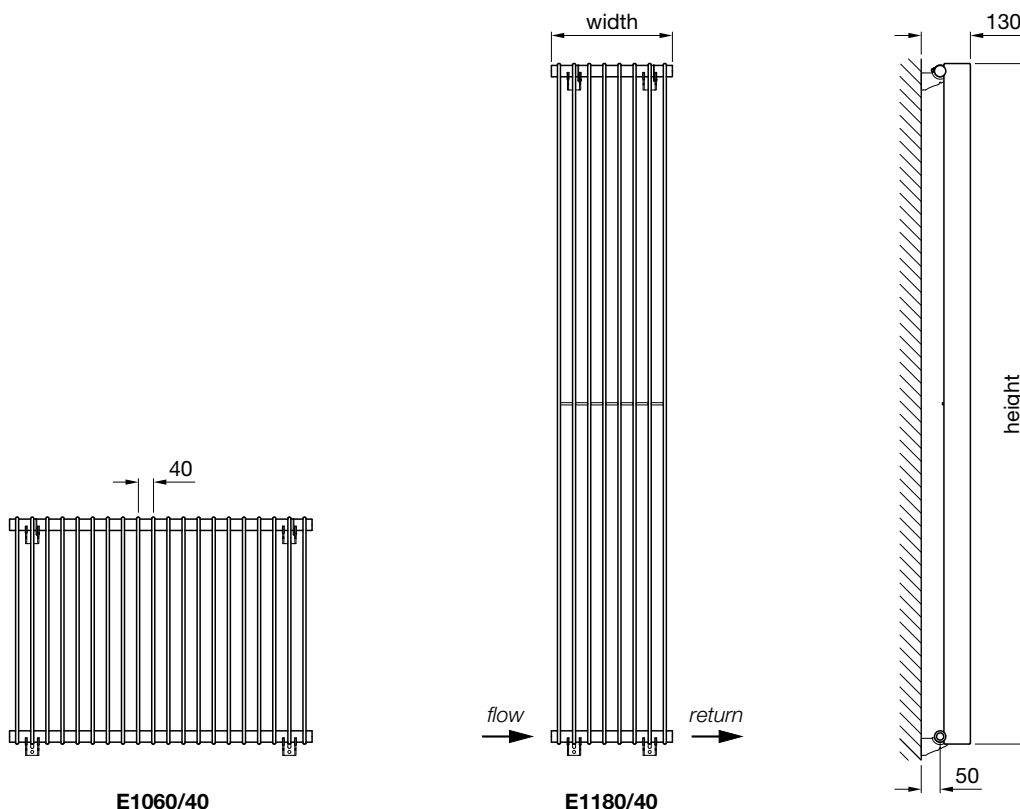

Zehnder Excelsior

In stock items highlighted in bold below	Height mm	Width mm	Number of sections	Finish	Output $\Delta T=50^{\circ}\text{C}$ Watts/btu All outputs certified to EN 442	RRP (ex VAT)	RRP (inc 20% VAT)

Zehnder Excelsior Horizontal

E1060/40-20	600	800	20	white*	794/2709	£650	£780.00
E1060/40-25	600	1000	25	white*	993/3388	£735	£882.00
E1060/40-30	600	1200	30	white*	1191/4064	£819	£982.80
E1060/40-35	600	1400	35	white*	1390/4743	£904	£1,084.80

Zehnder Excelsior Vertical

E1180/40-8	1800	320	8	white*	872/2975	£603	£723.60
E1180/40-10	1800	400	10	white*	1090/3719	£670	£804.00
E1180/40-12	1800	480	12	white*	1308/4463	£737	£884.40

*Traffic White (RAL 9016)

Colour finish: Colours from the World of Colours chart are priced at: Traffic White (RAL 9016) + 25%.
Colour finish and non-stock products delivery: 3–5 weeks.

Tube: Horizontal $\varnothing 30\text{mm}$
Tube: Vertical
70mm x 8mm
All dimensions in mm