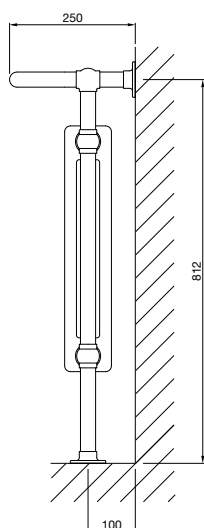

BALMM/F-085-074