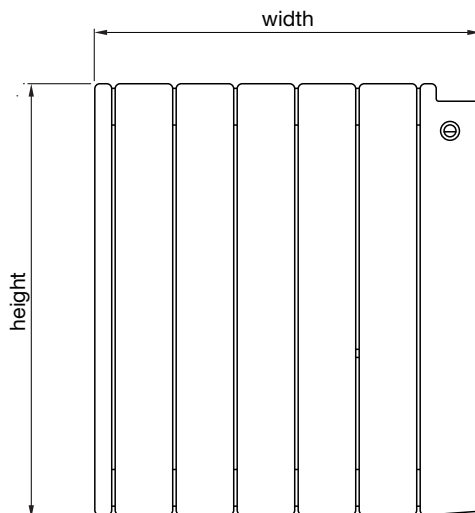

*Pure White (RAL 9010)

Temperature controller: Backlit LCD digital display screen gives complete control. Temperature can be adjusted in 0.5°C increments. 3 pre-set programmes and 5 mode settings. Open window detection system and parental lock. 7 day programmable function.

Colour finish: Colours from the World of Colours chart are priced at: Pure White (RAL 9010) + 25%. Colour finish and non-stock products delivery: 3-5 weeks.

Accessories			
Model		RRP (ex VAT)	RRP (inc 20% VAT)
887220	Zehnder Connect hub for Fare Tech radiator.	£273	£327.60

Open Window detection

The Integral control unit recognises if a window has been opened for an extended period and switches the radiator off. Once the window is closed, the radiator returns to normal operation.

- Temperature changes are quickly recognised via the external temperature sensor
- The integral thermostat proactively reacts to sensor information; delivering the perfect indoor climate
- Intuitive radiator which automatically switches off if a window is open for an extended period
- An intelligent heating solution which lowers costs and energy consumption

All dimensions in mm