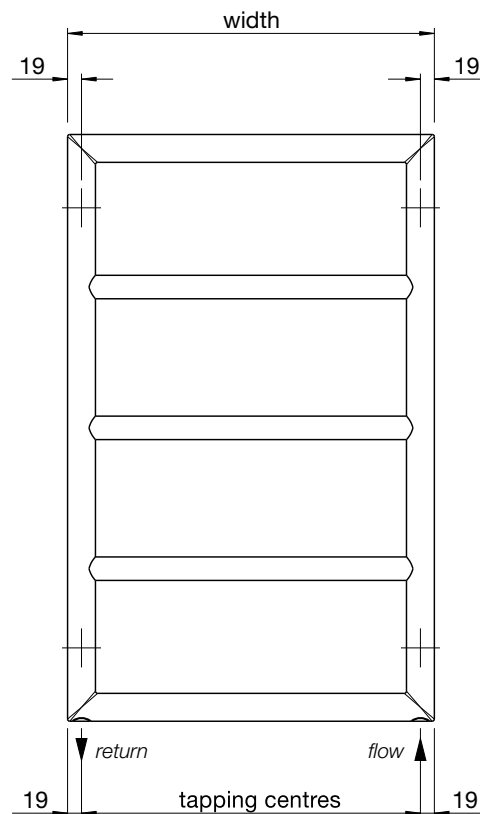

Tube: Horizontal $\text{Ø}32\text{mm}$
Tube: Vertical $\text{Ø}38\text{mm}$
All dimensions in mm