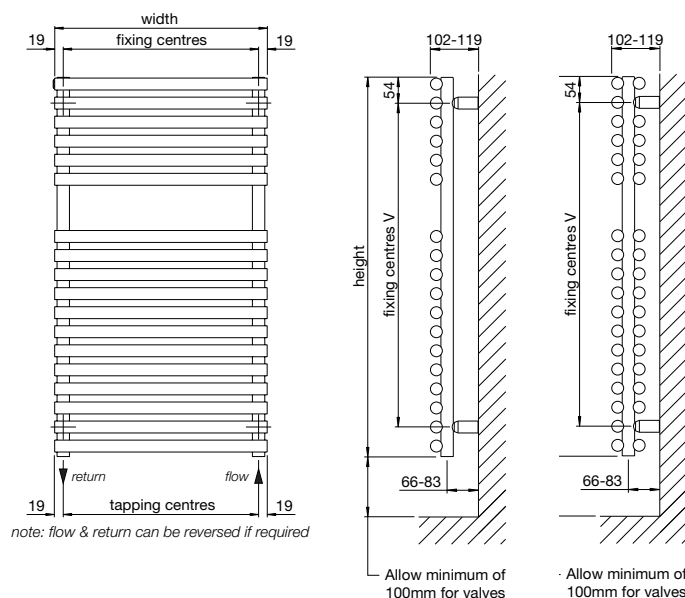

OVS-080
OVSC-080
OVSD-080

OVS-120
OVSC-120
OVSD-120

OVS-150
OVSC-150
OVSD-150

OVS-185
OVSC-185
OVSD-185