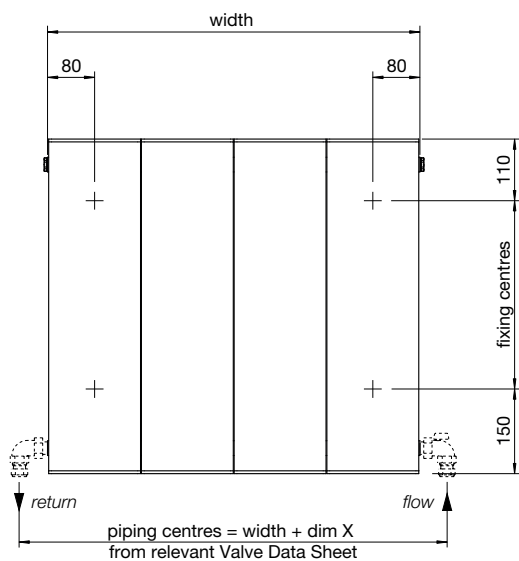

*Traffic White (RAL 9016)

Also available in a range of exclusive finishes. Please see the next page for full details.

To make the Zehnder Blok a towel radiator please add a single BLARS-033 or BLAR-033 to orders.

Please note: Additional towel rails (3 max) can be added to the 160 & 190 models. Please ensure a minimum of 315mm vertical spacing between each rail.

Accessories				
Model		Finish	RRP (ex VAT)	RRP (inc 20% VAT)
BLARS-033	Zehnder Blok Rail for cloakroom. Length spans 2 elements (adds 38mm to front face)	Polished Aluminium	£180	£216.00
BLAR-033	Zehnder Blok Rail. Length spans 2 elements (adds 66mm to front face)	Polished Aluminium	£180	£216.00

note: flow & return can be reversed if required see separate sheet for instructions