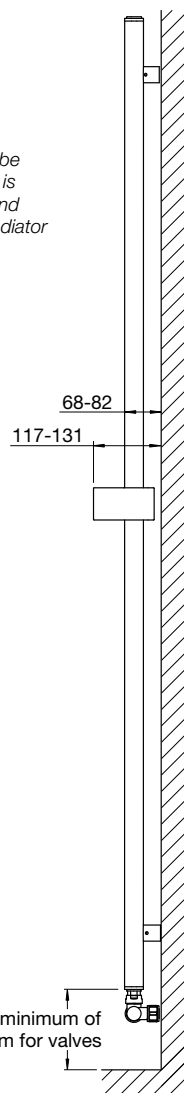

All dimensions in mm