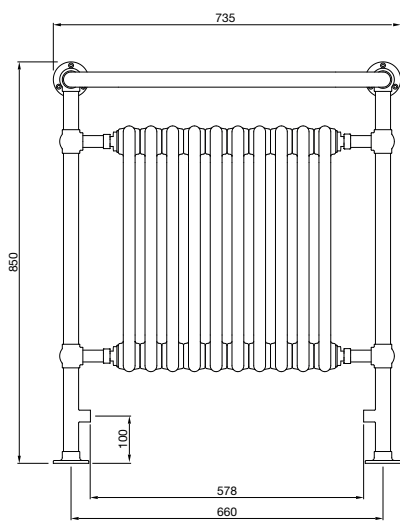

In stock items highlighted in bold below	Height mm	Width mm	Finish	Output $\Delta T=50^{\circ}\text{C}$ Watts/btu All outputs certified to EN 442	Dual Energy Immersion Rating in Watts	RRP (ex VAT)	RRP (inc 20% VAT)

Zehnder Balmoral Dual Energy

BALMM/F-085-074-CPDE	850	735	chrome	683/2330	400	£2,099	£2,518.80
BALMM/F-085-074-BNDE	850	735	bright nickel	683/2330	400	£2,571	£3,085.20
BALMM/F-085-074-AGDE	850	735	antique gold	683/2330	400	£3,700	£4,440.00
BALMM/F-085-074-DGDE	850	735	dark gold	683/2330	400	£3,700	£4,440.00
BALMM/F-085-074-PBDE	850	735	polished brass	683/2330	400	£3,512	£4,214.40
BALMM/F-085-074-ABDE	850	735	antique brass	683/2330	400	£3,512	£4,214.40
BALMM/F-085-074-BZDE	850	735	antique bronze	683/2330	400	£3,512	£4,214.40
BALMM/F-085-074-ACDE	850	735	antique copper	683/2330	400	£3,512	£4,214.40
BALMM/F-085-074-PCDE	850	735	polished copper	683/2330	400	£3,512	£4,214.40
BALMM/F-085-074-BCDE	850	735	brushed copper	683/2330	400	£3,512	£4,214.40

Colour finish: The central column radiator is Traffic White (RAL 9016) as standard. Colours from the World of Colours chart are priced on application. Please specify clearly the central column radiator colour when ordering. Colour finishes are only available on the Chrome central heating version of the Zehnder Balmoral. Colour finish and non-stock products delivery: 4-6 weeks.

BALM-085-074