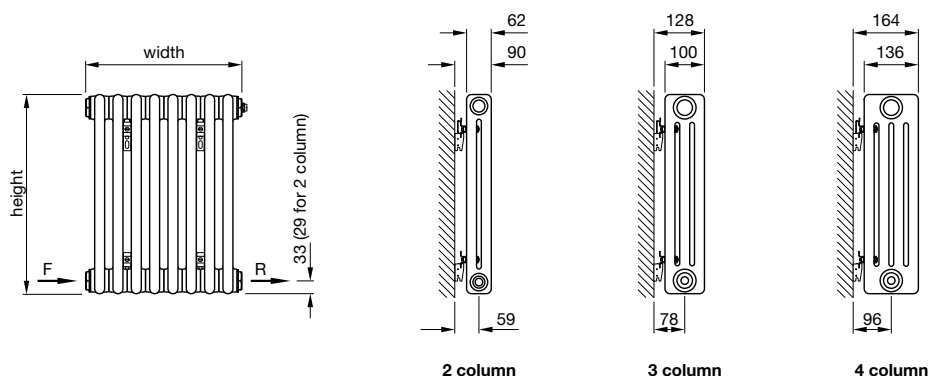

Zehnder Charleston Horizontal - 4 column

4030-20	300	946	164	20	white*	840/2866	£606	£727.20
4030-30	300	1406	164	30	white*	1260/4299	£909	£1,090.80
4060-14	600	670	164	14	white*	1117/3811	£445	£534.00
4060-18	600	854	164	18	white*	1436/4900	£572	£686.40
4060-20	600	946	164	20	white*	1596/5446	£635	£762.00
4060-24	600	1130	164	24	white*	1920/6551	£762	£914.40
4075-14	750	670	164	14	white*	1364/4654	£536	£643.20
4075-18	750	854	164	18	white*	1753/5981	£689	£826.80
4075-22	750	1038	164	22	white*	2143/7312	£843	£1,011.60
4075-26	750	1222	164	26	white*	2532/8639	£996	£1,195.20

Model code breakdown: eg. 3060-20 = 3 (number of columns), 060 (600mm high), 20 (number of sections).

*Traffic White (RAL 9016)

Colour finish: Colours from the World of Colours chart are priced at: Traffic White (RAL 9016) + 25%.
Colour finish and non-stock products delivery: 3-5 weeks.
Expect manufacturers marks on Charleston Technoline finishes.

F = flow
R = return
Tube: Vertical $\varnothing$ 25mm
All dimensions in mm
Manufacturing tolerance of ± 0.6 mm per section