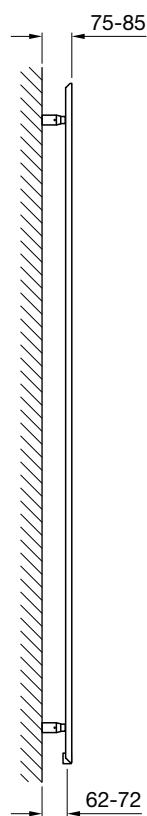

Zehnder Folio Vertical

In stock items highlighted in bold below	Height mm	Width mm	Finish	Output $\Delta T=50^{\circ}\text{C}$ Watts/btu All outputs certified to EN 442	RRP (ex VAT)	RRP (inc 20% VAT)

Zehnder Folio Vertical

FZV-180-042	1796	441	white*	614/2095	£831	£997.20
FZV-180-052	1796	540	white*	762/2600	£924	£1,108.80
FZV-180-062	1796	640	white*	912/3112	£1,018	£1,221.60
FZV-180-072	1796	740	white*	1064/3630	£1,112	£1,334.40
FZV-200-042	1956	445	white*	651/2221	£911	£1,093.20
FZV-200-052	1956	545	white*	807/2753	£1,011	£1,213.20
FZV-200-062	1956	644	white*	964/3289	£1,111	£1,333.20
FZV-200-072	1956	744	white*	1123/3832	£1,211	£1,453.20

In stock items highlighted in bold below	Height mm	Width mm	Finish	With factory fitted controls, IP44 Zone 1 Bath, Zone 2 Shower, Class II Electric Rating (Watts)	RRP (ex VAT)	RRP (inc 20% VAT)

Zehnder Folio Vertical Electric

FZV-180-042/GF	1796	441	white*	500	£932	£1,118.40
FZV-180-052/GF	1796	540	white*	750	£1,026	£1,231.20
FZV-180-072/GF	1796	740	white*	1000	£1,213	£1,455.60

*Traffic White (RAL 9016)

Colour finish: Colours from the World of Colours chart are priced at: Traffic White (RAL 9016) + 25%.
Colour finish and non-stock products delivery: 3-5 weeks.

Zehnder Folio Vertical

Zehnder Folio Vertical Electric

All dimensions in mm