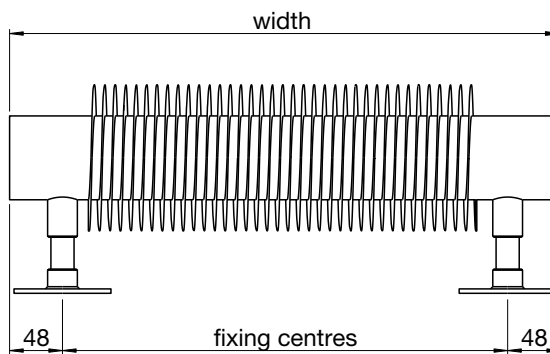

Zehnder Flow Form Electric

In stock items highlighted in bold below	Height mm	Width mm	Diameter (mm)	Finish	Simple immersion heater, IP44 Zone 1 Bath, Zone 2 Shower, Class II Electric Rating (Watts)	RRP (ex VAT)	RRP (inc 20% VAT)

⚡ Zehnder Flow Form Electric - 133mm diameter coil

FFZ-190-100/AF	190	1000	133	white*	500	£653	£783.60
FFZC-190-100/AF	190	1000	133	chrome	400	£1,063	£1,275.60
FFZ-190-150/AF	190	1500	133	white*	600	£800	£960.00
FFZC-190-150/AF	190	1500	133	chrome	500	£1,304	£1,564.80
FFZ-190-200/AF	190	2000	133	white*	1000	£947	£1,136.40
FFZC-190-200/AF	190	2000	133	chrome	750	£1,545	£1,854.00

*Traffic White (RAL 9016)

Colour finish: Colours from the World of Colours chart are priced at: Traffic White (RAL 9016) + 25%.
Colour finish and non-stock products delivery: 3-5 weeks.

This radiator may only be installed horizontally on the floor

Mounting Foot Detail

All dimensions in mm