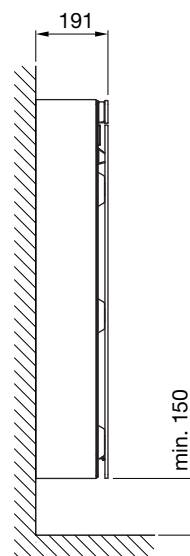

on-wall installation