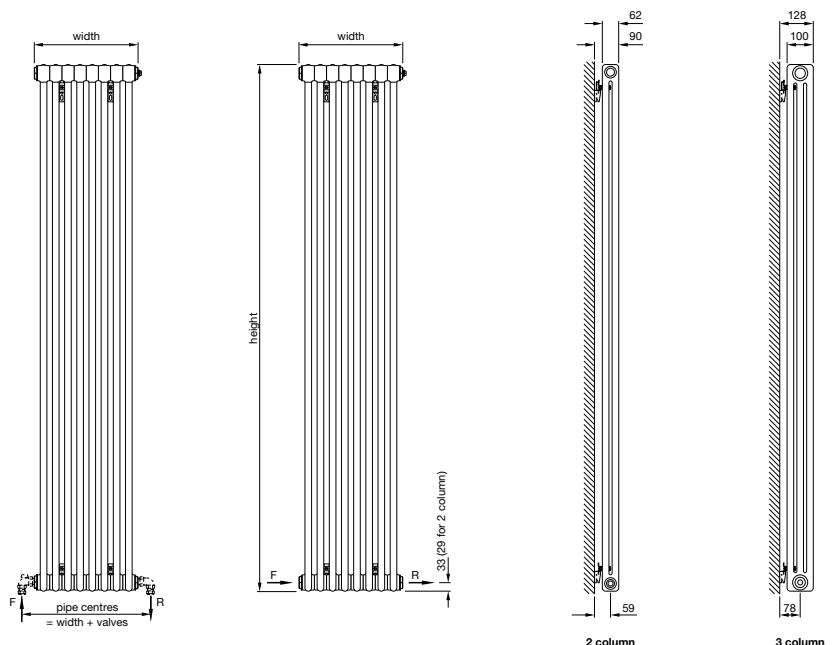

Model code breakdown: eg. 3180-6 = 3 (number of columns), 180 (1800mm high), 6 (number of sections).

*Traffic White (RAL 9016)

Colour finish: Colours from the World of Colours chart are priced at: Traffic White (RAL 9016) + 25%.
Colour finish and non-stock products delivery: 3-5 weeks.

Accessories

Model		RRP (ex VAT)	RRP (inc 20% VAT)
966018	Chrome towel bar. Length: 366mm. Spans up to 9 sections.	£154	£184.80
458208	Chrome towel bar. Length: 412mm. Spans up to 10 sections.	£160	£192.00
458218	Chrome towel bar. Length: 596mm. Spans up to 14 sections.	£173	£207.60
966028	Chrome towel bar. Length: 918mm. Spans up to 21 sections.	£178	£213.60
The Charleston chrome towel bar (above) can be cut down to fit if required			
CTR-28	Chrome towel rail. Spans across 6 elements	£176	£211.20
CTR-37	Chrome towel rail. Spans across 8 elements	£178	£213.60
CTR-46	Chrome towel rail. Spans across 10 elements	£180	£216.00
CTR-55	Chrome towel rail. Spans across 12 elements	£182	£218.40
CTR-64	Chrome towel rail. Spans across 14 elements	£184	£220.80
Chrome towel rail contains full length rail and two brackets			
601020	Lambs wool cleaning brush	£34	£40.80

F = flow
R = return
Tube: Vertical Ø 25mm
All dimensions in mm
Manufacturing tolerance of $\pm 0.6\text{mm}$ per section