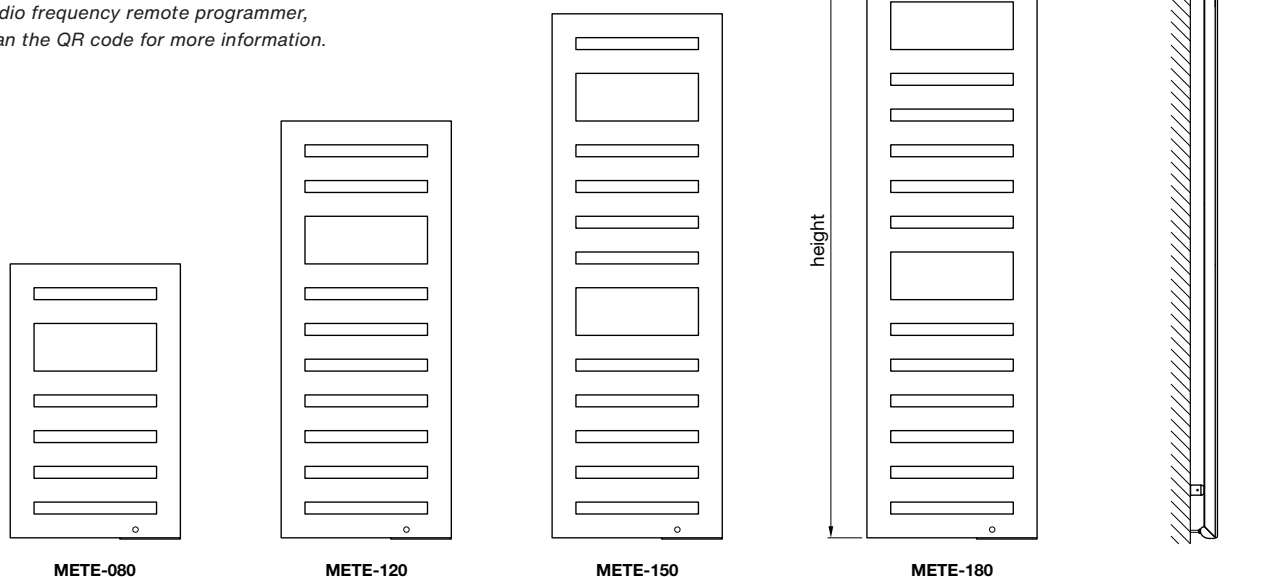

METE-120

METE-150

METE-180

Electric Option
Radio frequency remote programmer,
scan the QR code for more information.

METE-080