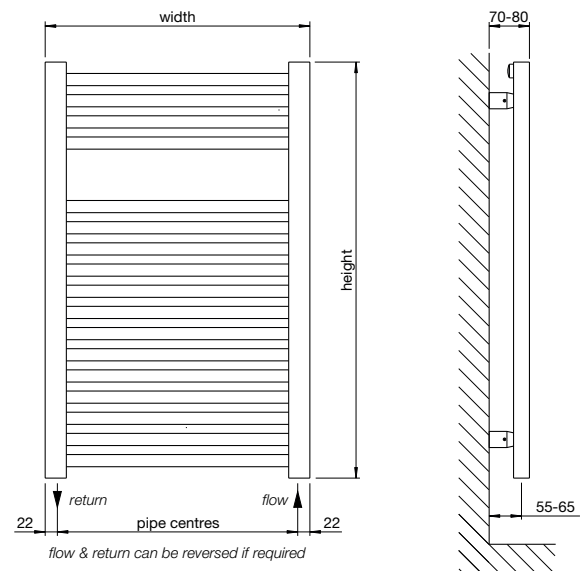

Zehnder Deline