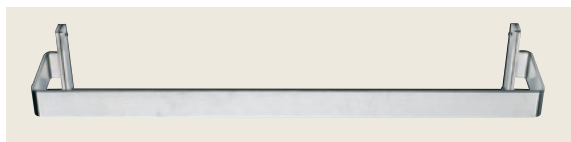

Studio collection

General radiators

Selection

Studio collection

Accessories, valves & more

Ventilation

Optional stainless steel towel rail available with vertical models.

Accessories				
Model		Finish	RRP (ex VAT)	RRP (inc 20% VAT)
468002	Arteplano towel rail. 305mm.	Stainless Steel	£129	£154.80
468012	Arteplano towel rail. 453mm.	Stainless Steel	£142	£170.40
468022	Arteplano towel rail. 601mm.	Stainless Steel	£153	£183.60