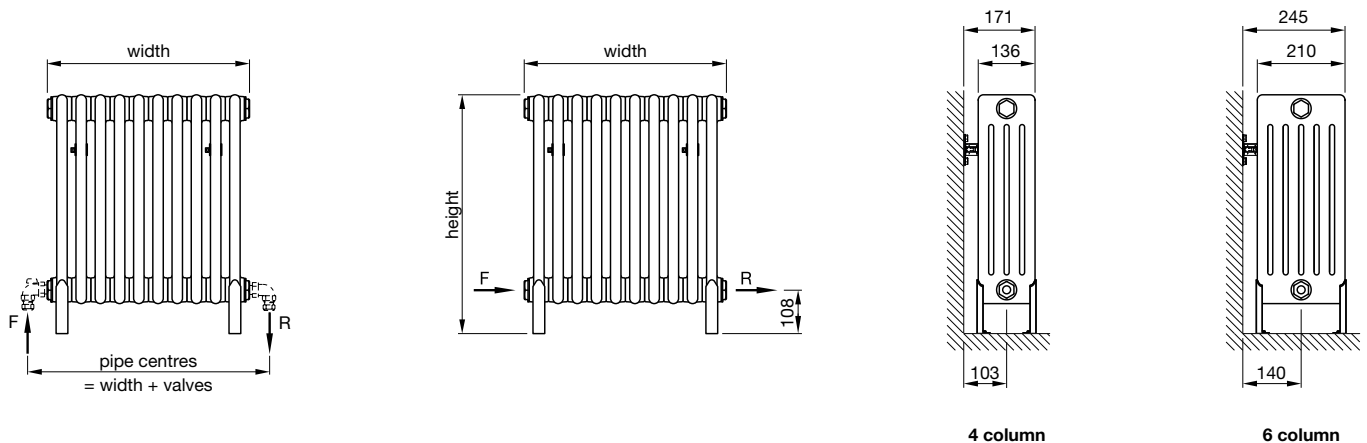

Zehnder Charleston Horizontal - 6 column with 75mm welded-on feet

6040-30-F	475	1406	238	30	white*	2415/8240	£1,841	£2,209.20
6040-30-F-0346	475	1406	238	30	anthracite	2415/8240	£2,301	£2,761.20

*Traffic White (RAL 9016)

Colour finish: Colours from the World of Colours chart are priced at: Traffic White (RAL 9016) + 25%.
Colour finish and non-stock products delivery: 3-5 weeks.

Note: Radiators with an even number of sections over 22 sections will be supplied with a middle foot.
This will be placed in the first of the middle two sections.

F = flow
R = return
Tube: Vertical $\varnothing$ 25mm
All dimensions in mm
Manufacturing tolerance of +/-0.6mm per section