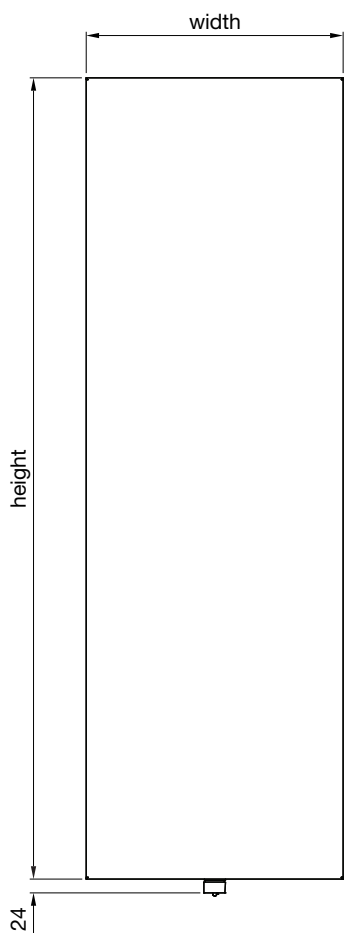

Bathroom & kitchen radiators

Selection

Studio collection

General radiators

Colour finish: Colours from the World of Colours chart are priced at: Traffic White (RAL 9016) + 25%.
Colour finish and non-stock products delivery: 3-5 weeks.