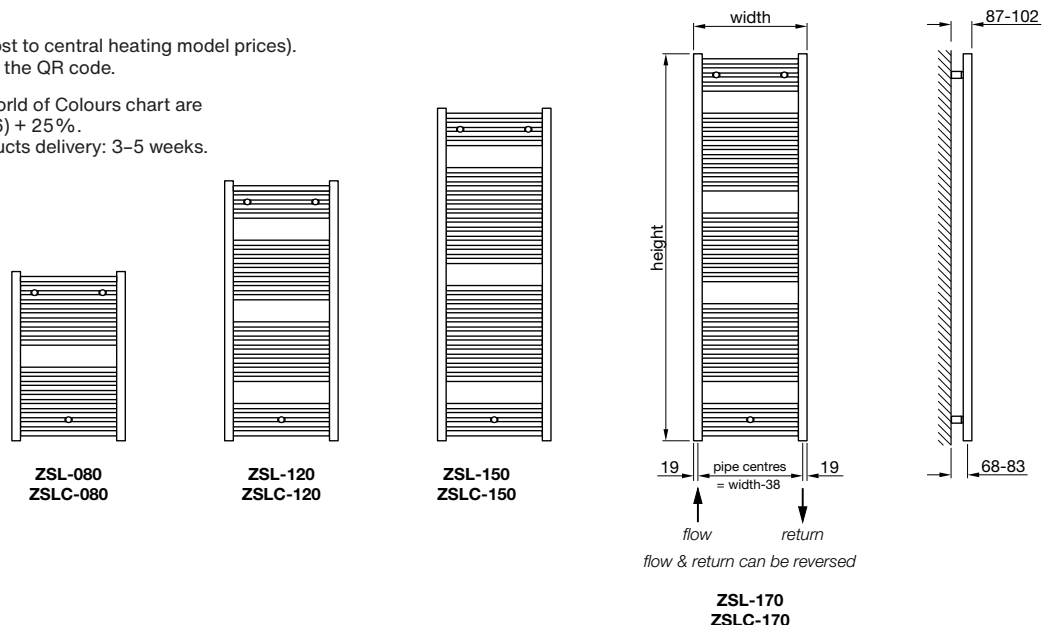

*Traffic White (RAL 9016)

Dual energy: Self fit (additional cost to central heating model prices). For more information please scan the QR code.

Colour finish: Colours from the World of Colours chart are priced at: Traffic White (RAL 9016) + 25%. Colour finish and non-stock products delivery: 3-5 weeks.

Tube: Horizontal $\varnothing 23\text{mm}$
Vertical $\varnothing 38\text{mm}$
All dimensions in mm