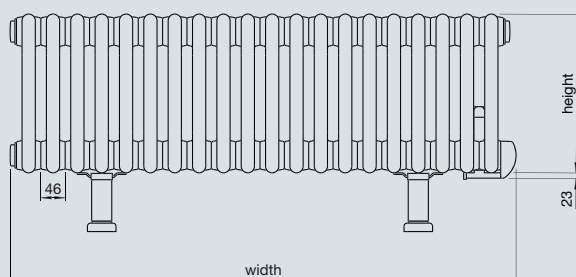

All dimensions in mm