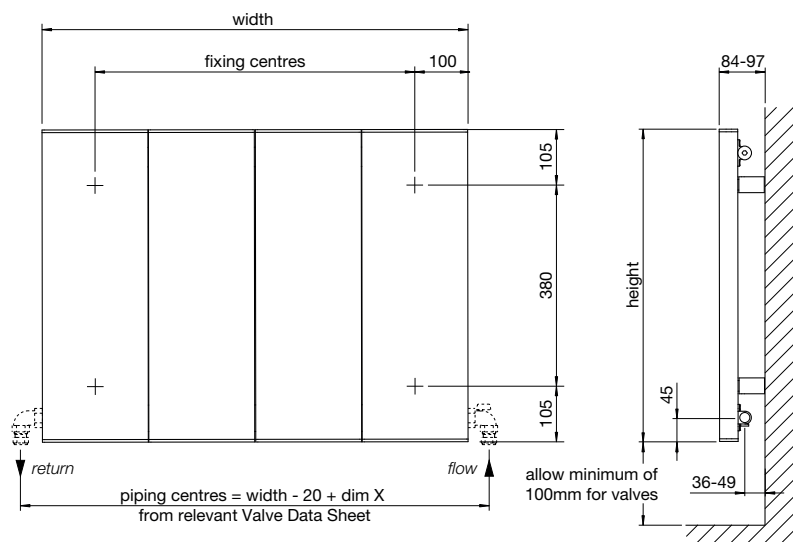

For pipes from the floor
Zehnder recommends
VALVE-SET-36.

For pipes from the wall
Zehnder recommends
VALVE-SET-11.

All dimensions in mm