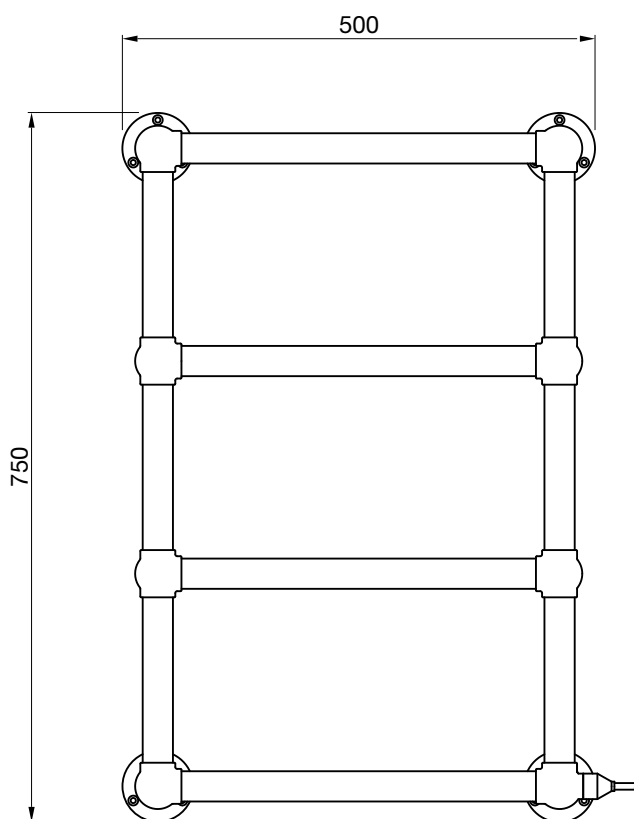

Tube: Horizontal Ø31.8mm
 Tube: Vertical Ø31.8mm
 All dimensions in mm

The Buckingham Electric, represents a harmonious blend of practicality and enduring style. Whether you prefer a modern or traditional setting, this towel rail effortlessly elevates the aesthetics while enabling efficient warming of towels.