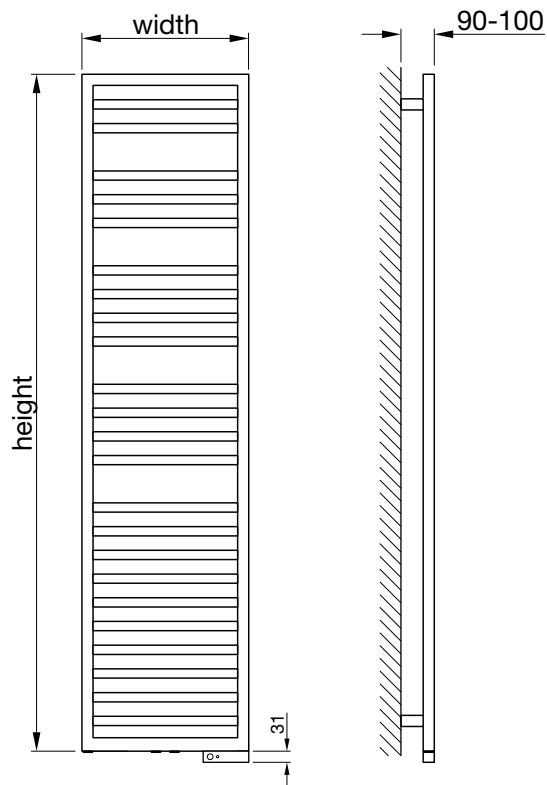

QSE-180/GF
QSEC-180/GF

Tube: Horizontal
25mm x 25mm
Outer Frame 30mm x 30mm
All dimensions in mm