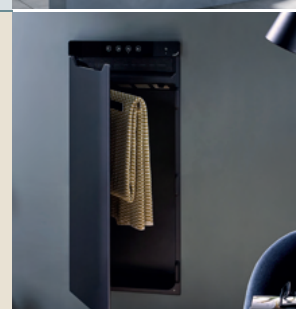

Zenia

The revolutionary Zenia thermal comfort unit supplies pleasant heat quickly and ensures ultimate comfort heating in your bathroom independently of the central heating system. At the same time you can dry and warm towels behind a visually appealing heated glass door.

172