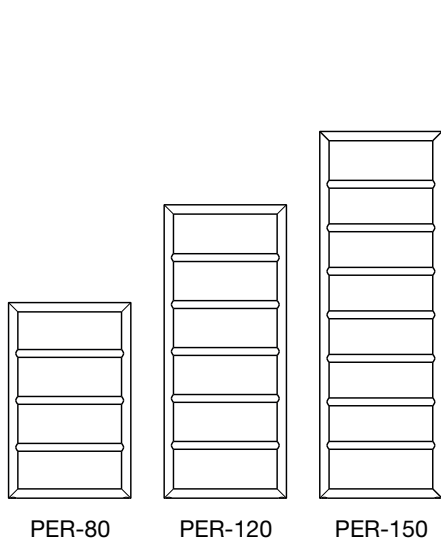

Tube: Horizontal $\text{Ø}32\text{mm}$
Tube: Vertical $\text{Ø}38\text{mm}$
All dimensions in mm