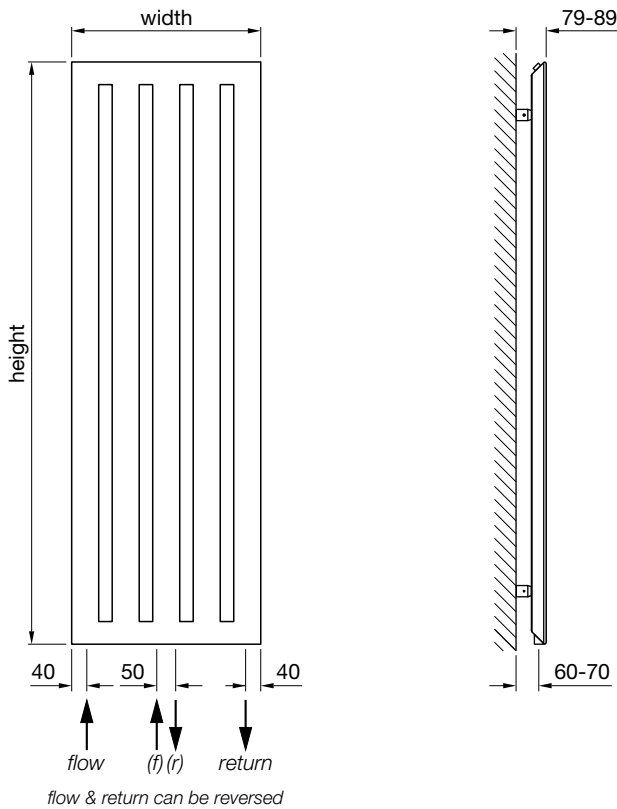

Zehnder Metropolitan

In stock items highlighted in bold below	Height mm	Width mm	Number of tubes	Finish	Output $\Delta T=50^{\circ}\text{C}$ Watts/btu All outputs certified to EN 442	RRP (ex VAT)	RRP (inc 20% VAT)

Zehnder Metropolitan vertical tubes

MEV-150-030	1500	280	3	white*	405/1382	£460	£552.00
MEV-150-040	1500	385	4	white*	533/1819	£522	£626.40
MEV-150-050	1500	490	5	white*	655/2235	£583	£699.60
MEV-150-060	1500	595	6	white*	773/2637	£645	£774.00
MEV-180-030	1800	280	3	white*	490/1672	£500	£600.00
MEV-180-040	1800	385	4	white*	643/2194	£574	£688.80
MEV-180-050	1800	490	5	white*	791/2699	£646	£775.20
MEV-180-060	1800	595	6	white*	934/3187	£720	£864.00
MEV-200-030	2000	280	3	white*	544/1856	£528	£633.60
MEV-200-040	2000	385	4	white*	714/2436	£608	£729.60
MEV-200-050	2000	490	5	white*	878/2996	£689	£826.80
MEV-200-060	2000	595	6	white*	1037/3538	£769	£922.80

*Traffic White (RAL 9016)

Colour finish: Colours from the World of Colours chart are priced at: Traffic White (RAL 9016) + 25%.
Colour finish and non-stock products delivery: 3-5 weeks.

Zehnder recommends:

VALVE-SET-10
for horizontal pipes
from the wall

VALVE-SET-37
for horizontal pipes
from the floor

VALVE-SET-11
for vertical pipes
from the wall

VALVE-SET-36
for vertical pipes
from the floor

For more information
see pages 188-189.

All dimensions in mm