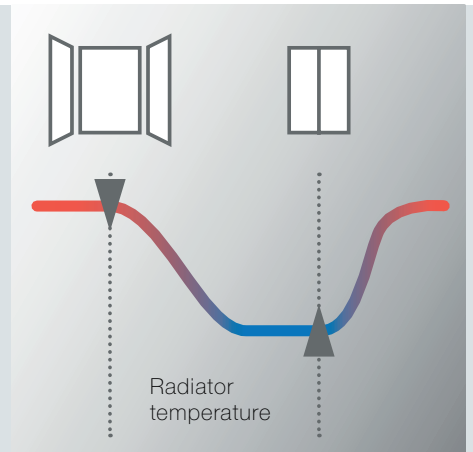

*Pure White (RAL 9010)

Temperature controller: Backlit LCD digital display screen gives complete control. Temperature can be adjusted in 0.5°C increments. 3 pre-set programmes and 5 mode settings. Open window detection system and parental lock. 7 day programmable function.

Colour finish: Colours from the World of Colours chart are priced at: Pure White (RAL 9010) + 25%. Colour finish and non-stock products delivery: 3-5 weeks.

Accessories			
Model		RRP (ex VAT)	RRP (inc 20% VAT)
887220	Zehnder Connect hub for Fare Tech radiator.	£273	£327.60

Open Window detection

The Integral control unit recognises if a window has been opened for an extended period and switches the radiator off. Once the window is closed, the radiator returns to normal operation.

- Temperature changes are quickly recognised via the external temperature sensor
- The integral thermostat proactively reacts to sensor information; delivering the perfect indoor climate
- Intuitive radiator which automatically switches off if a window is open for an extended period
- An intelligent heating solution which lowers costs and energy consumption

All dimensions in mm