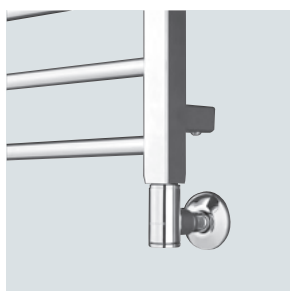

Cable Cover SHEC
(optional extra) This neat chrome cover hides the cable attached to the heater. For more information see page 185.

OVIDA ELECTRIC -
CHROME