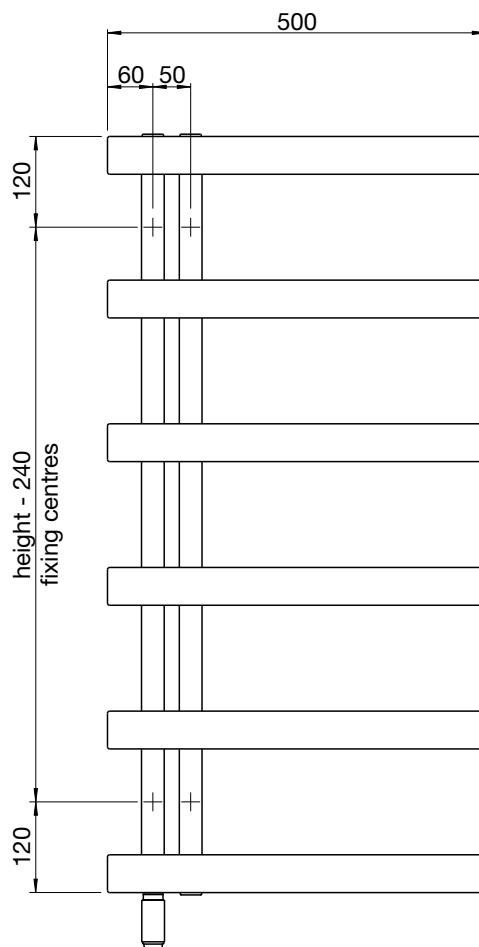

All dimensions in mm