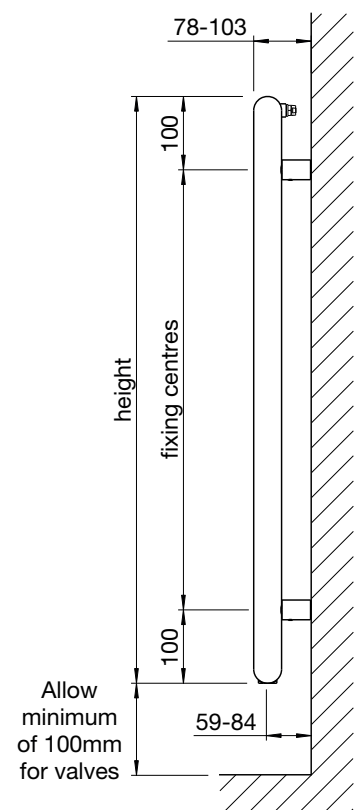

Tube: Horizontal $\text{Ø}32\text{mm}$
Tube: Vertical $\text{Ø}38\text{mm}$
All dimensions in mm