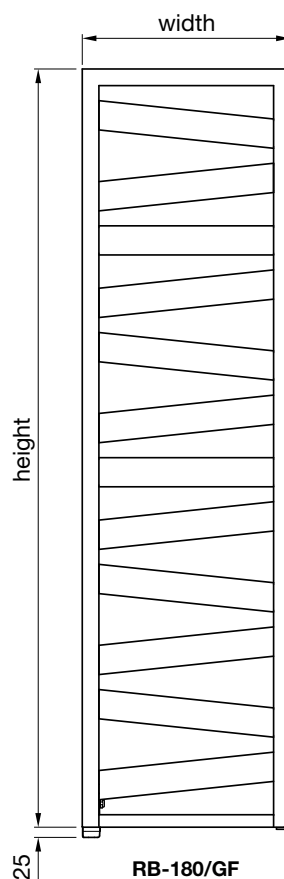

RB-130/GF
RBC-130/GF

RB-160/GF
RBC-160/GF

RB-180/GF
RBC-180/GF

Tube:
horizontal 70 x 8mm
Tube: vertical 30 x 4mm
D-shaped tubes
All dimensions in mm

Ribbon Electric is available in three different sizes ideal for any modern bathroom interior. Complies with the new Eco Design Directive.