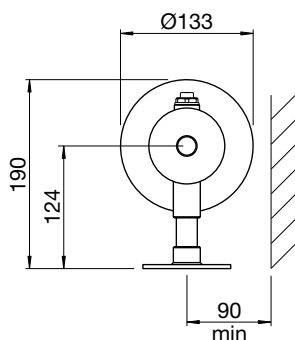

In stock items highlighted in bold below	Height mm	Width mm	Diameter (mm)	Finish	Output $\Delta T=50^{\circ}\text{C}$ Watts/btu All outputs certified to EN 442	RRP (ex VAT)	RRP (inc 20% VAT)
Zehnder Flow Form - 88mm diameter coil							
FFZ-130-100	130	1000	88	white*	246/839	£435	£522.00
FFZI-130-100	130	1000	88	stainless steel brushed	163/556	£391	£469.20
FFZ-130-150	130	1500	88	white*	361/1232	£550	£660.00
FFZI-130-150	130	1500	88	stainless steel brushed	240/819	£473	£567.60
FFZ-130-200	130	2000	88	white*	498/1699	£665	£798.00
FFZI-130-200	130	2000	88	stainless steel brushed	316/1078	£552	£662.40

Zehnder Flow Form - 133mm diameter coil							
FFZ-190-100	190	1000	133	white*	370/1262	£546	£655.20
FFZC-190-100	190	1000	133	chrome	346/1181	£956	£1,147.20
FFZI-190-100	190	1000	133	stainless steel brushed	222/757	£491	£589.20
FFZ-190-150	190	1500	133	white*	565/1928	£672	£840.00
FFZC-190-150	190	1500	133	chrome	513/1750	£1,176	£1,411.20
FFZI-190-150	190	1500	133	stainless steel brushed	340/1160	£578	£693.60
FFZ-190-200	190	2000	133	white*	797/2719	£798	£957.60
FFZC-190-200	190	2000	133	chrome	706/2409	£1,396	£1,675.20
FFZI-190-200	190	2000	133	stainless steel brushed	464/1583	£662	£794.40

*Traffic White (RAL 9016)

Colour finish: Colours from the World of Colours chart are priced at: Traffic White (RAL 9016) + 25%.
Colour finish and non-stock products delivery: 3-5 weeks.

This radiator may only be installed horizontally on the floor

All dimensions in mm