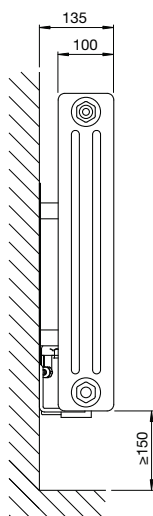

⚡ Zehnder Charleston Plinth Electric - 5 column

NZ5-030-096/GF-F	300	962	213	20	white*	1000	£1,145	£1,374.00

*Traffic White (RAL 9016)

Colour finish: Colours from the World of Colours chart are priced at:
Traffic White (RAL 9016) + 25%.
Colour finish and non-stock products delivery: 3-5 weeks.