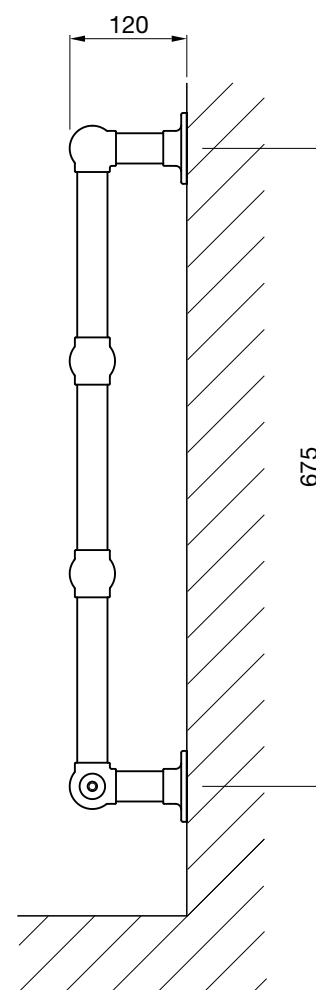

Zehnder Buckingham Electric

In stock items highlighted in bold below	Height mm	Width mm	Finish	Simple immersion heater Class I IPX4 Zone 1 Bath, Zone 2 Shower Electric rating (watts)	RRP (ex VAT)	RRP (inc 20% VAT)

Zehnder Buckingham Electric

BUCKE/F-075-050-CPEO	750	500	chrome	150	£1,458	£1,749.60
BUCKE/F-075-050-BNEO	750	500	bright nickel	150	£1,765	£2,118.00
BUCKE/F-075-050-AGEO	750	500	antique gold	150	£2,502	£3,002.40
BUCKE/F-075-050-DGEO	750	500	dark gold	150	£2,502	£3,002.40
BUCKE/F-075-050-PBEO	750	500	polished brass	150	£2,377	£2,852.40
BUCKE/F-075-050-ABEO	750	500	antique brass	150	£2,377	£2,852.40
BUCKE/F-075-050-BZEO	750	500	antique bronze	150	£2,377	£2,852.40
BUCKE/F-075-050-ACEO	750	500	antique copper	150	£2,377	£2,852.40
BUCKE/F-075-050-PCEO	750	500	polished copper	150	£2,377	£2,852.40
BUCKE/F-075-050-BCEO	750	500	brushed copper	150	£2,377	£2,852.40

Tube: Horizontal Ø31.8mm
Tube: Vertical Ø31.8mm
All dimensions in mm