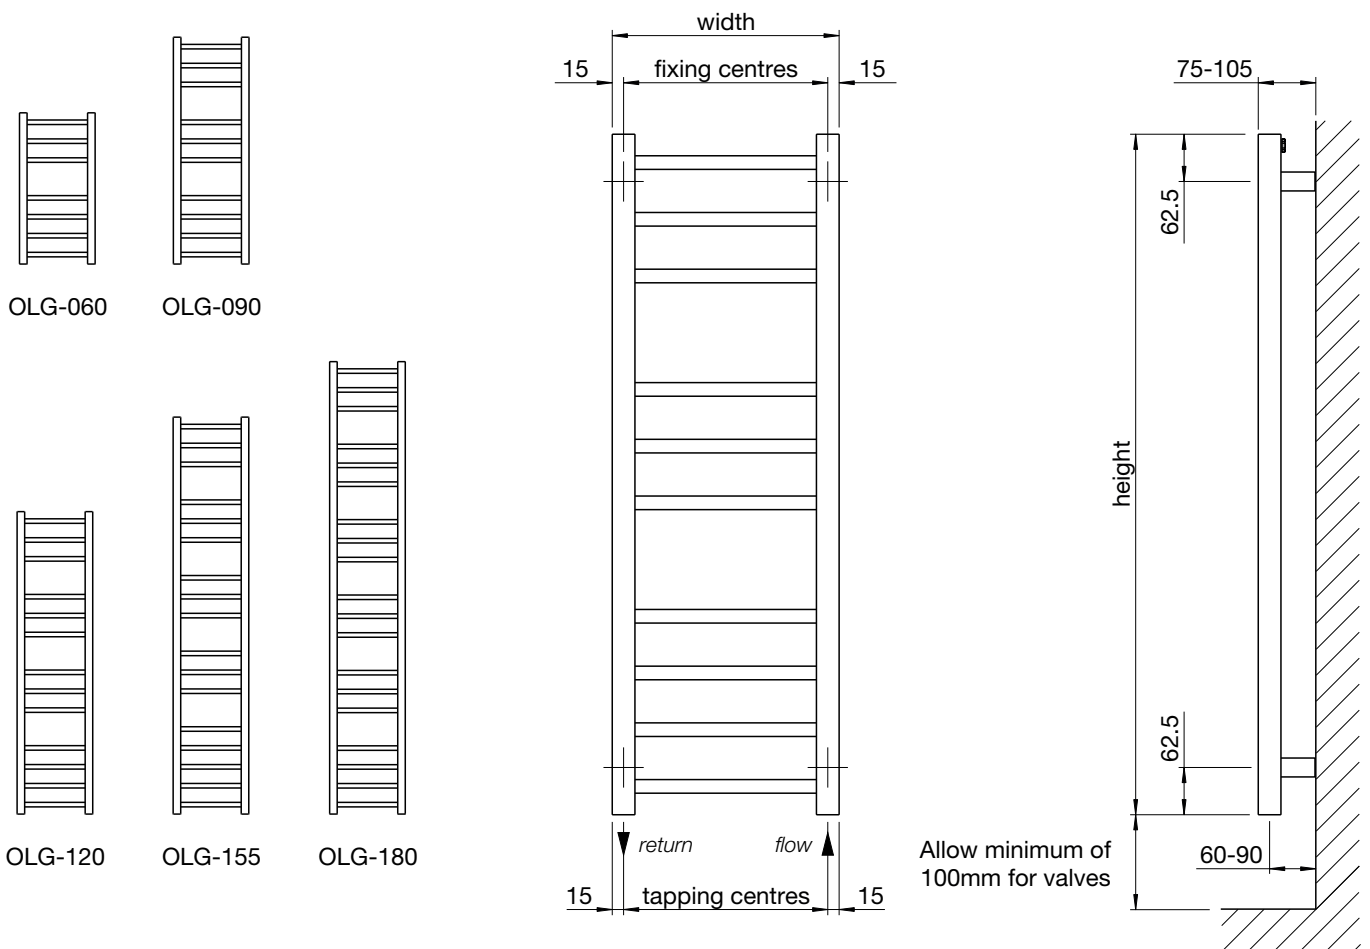

Zehnder Olga

In stock items highlighted in bold below	Height mm	Width mm	Finish	Output $\Delta T=50^{\circ}\text{C}$ Watts/btu All outputs certified to EN 442	Dual Energy Immersion Rating in Watts	RRP (ex VAT)	RRP (inc 20% VAT)
OLG-060-050	600	480	s/steel mirror	141/481	100	£521	£625.20
OLG-090-030	900	300	s/steel mirror	168/573	100	£522	£626.40
OLG-090-050	900	480	s/steel mirror	202/689	100	£578	£693.60
OLG-120-030	1200	300	s/steel mirror	202/689	100	£602	£722.40
OLG-120-050	1200	480	s/steel mirror	264/901	150	£722	£866.40
OLG-120-065	1200	630	s/steel mirror	336/1146	200	£824	£988.80
OLG-155-050	1575	480	s/steel mirror	360/1228	250	£885	£1,062.00
OLG-180-050	1800	480	s/steel mirror	394/1344	250	£966	£1,159.20

Zehnder Olga

Dual energy: Self fit (additional cost to central heating model prices). For more information please scan the QR code.

Tube: Horizontal $\text{Ø}18\text{mm}$
Vertical 30mm x 30mm
All dimensions in mm