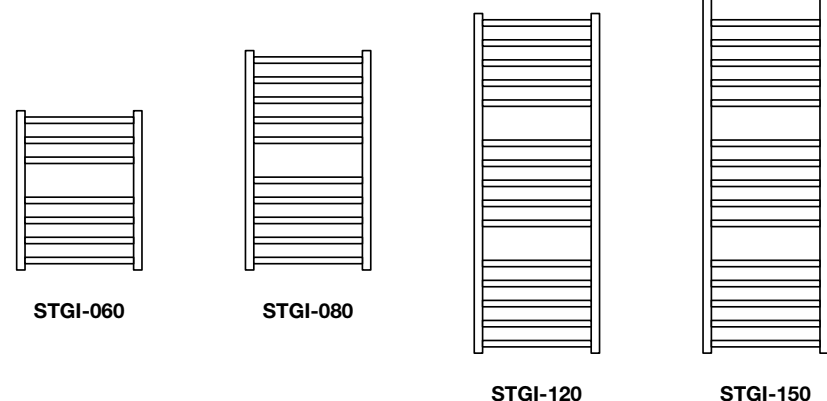

*No price surcharge for colour finishes.

Dual energy: Self fit (additional cost to central heating model prices). For more information please scan the QR code.

Colour finish: There is no additional charge for colours from the World of Colours chart. Colour finish and non-stock products delivery: 3-5 weeks.

Tube: Horizontal $\varnothing 23\text{mm}$
Tube: Vertical 30 x 30mm
All dimensions in mm