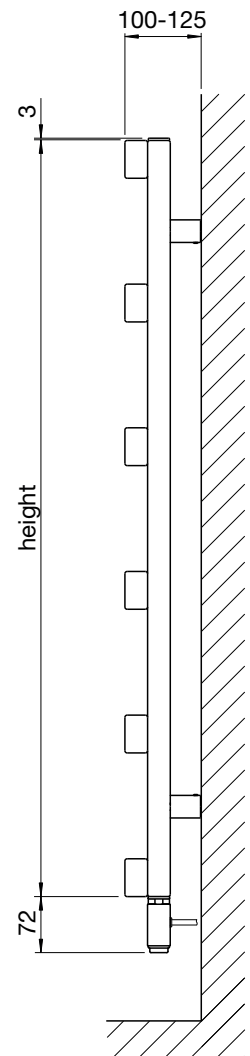

All dimensions in mm