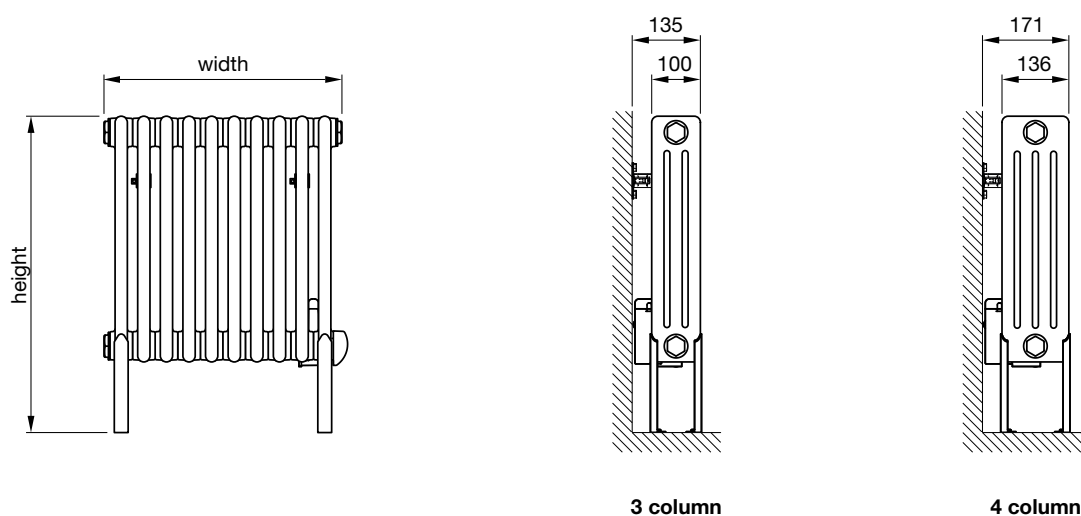

Zehnder Charleston Electric - 4 column with 150mm welded-on feet

NZ4-040-059/GF-F	550	594	181	12	white*	750	£963	£1,155.60
NZ4-040-078/GF-F	550	778	181	16	white*	1000	£1,172	£1,406.40
NZ4-040-096/GF-F	550	962	181	20	white*	1250	£1,381	£1,657.20
NZ4-040-106/GF-F	550	1058	181	23	white*	1500	£1,538	£1,845.60
NZ4-050-050/GF-F	650	502	181	10	white*	750	£848	£1,017.60
NZ4-050-069/GF-F	650	686	181	14	white*	1000	£1,060	£1,272.00
NZ4-050-078/GF-F	650	778	181	16	white*	1250	£1,164	£1,396.80
NZ4-050-092/GF-F	650	916	181	19	white*	1500	£1,323	£1,587.60
NZ4-060-046/GF-F	750	456	181	9	white*	750	£809	£970.80
NZ4-060-059/GF-F	750	594	181	12	white*	1000	£972	£1,166.40
NZ4-060-078/GF-F	750	778	181	16	white*	1250	£1,191	£1,429.20
NZ4-060-092/GF-F	750	916	181	19	white*	1500	£1,356	£1,627.20
NZ4-060-115/GF-F	750	1146	181	24	white*	2000	£1,628	£1,953.60

*Traffic White (RAL 9016)

Colour finish: Colours from the World of Colours chart are priced at: Traffic White (RAL 9016) + 25%. Colour finish and non-stock products delivery: 3-5 weeks.

Note: Radiators with an even number of sections over 22 sections will be supplied with a middle foot. This will be placed in the first of the middle two sections.

All dimensions in mm