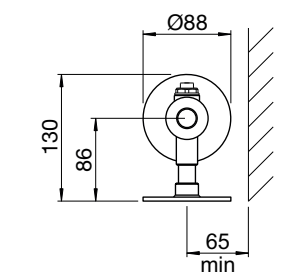

In stock items highlighted in bold below	Height mm	Width mm	Diameter (mm)	Finish	Output $\Delta T=50^{\circ}\text{C}$ Watts/btu All outputs certified to EN 442	RRP (ex VAT)	RRP (inc 20% VAT)
Zehnder Flow Form - 88mm diameter coil							
FFZ-130-100	130	1000	88	white*	246/839	£435	£522.00
FFZI-130-100	130	1000	88	stainless steel brushed	163/556	£391	£469.20
FFZ-130-150	130	1500	88	white*	361/1232	£550	£660.00
FFZI-130-150	130	1500	88	stainless steel brushed	240/819	£473	£567.60
FFZ-130-200	130	2000	88	white*	498/1699	£665	£798.00
FFZI-130-200	130	2000	88	stainless steel brushed	316/1078	£552	£662.40

Zehnder Flow Form - 133mm diameter coil							
FFZ-190-100	190	1000	133	white*	370/1262	£546	£655.20
FFZC-190-100	190	1000	133	chrome	346/1181	£956	£1,147.20
FFZI-190-100	190	1000	133	stainless steel brushed	222/757	£491	£589.20
FFZ-190-150	190	1500	133	white*	565/1928	£672	£840.00
FFZC-190-150	190	1500	133	chrome	513/1750	£1,176	£1,411.20
FFZI-190-150	190	1500	133	stainless steel brushed	340/1160	£578	£693.60
FFZ-190-200	190	2000	133	white*	797/2719	£798	£957.60
FFZC-190-200	190	2000	133	chrome	706/2409	£1,396	£1,675.20
FFZI-190-200	190	2000	133	stainless steel brushed	464/1583	£662	£794.40

*Traffic White (RAL 9016)

Colour finish: Colours from the World of Colours chart are priced at: Traffic White (RAL 9016) + 25%.
Colour finish and non-stock products delivery: 3-5 weeks.

This radiator may only be installed horizontally on the floor

All dimensions in mm