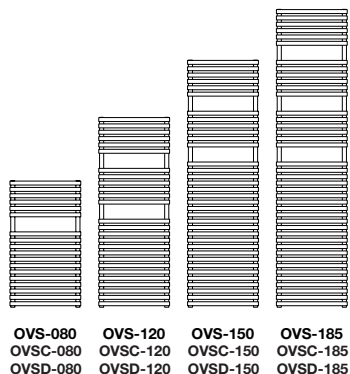

Zehnder Ovida - Double layer horizontal tubes							
OVSD-080-045	796	446	white*	509/1737	300	£284	£340.80
OVSD-080-050	796	496	white*	566/1931	400	£300	£360.00
OVSD-080-060	796	596	white*	681/2324	400	£331	£397.20
OVSD-080-075	796	746	white*	853/2910	600	£377	£452.40
OVSD-120-045	1196	446	white*	745/2542	500	£358	£429.60
OVSD-120-050	1196	496	white*	829/2829	500	£380	£456.00
OVSD-120-060	1196	596	white*	996/3398	700	£426	£511.20
OVSD-120-075	1196	746	white*	1248/4258	700	£494	£592.80
OVSD-150-045	1556	446	white*	954/3255	600	£438	£525.60
OVSD-150-050	1556	496	white*	1061/3620	700	£470	£564.00
OVSD-150-060	1556	596	white*	1276/4354	900	£530	£636.00
OVSD-185-050	1876	496	white*	1264/4313	900	£529	£634.80
OVSD-185-060	1876	596	white*	1522/5193	900	£603	£723.60

*Traffic White (RAL 9016)

Dual energy: Self fit (additional cost to central heating model prices). For more information please scan the QR code.

Colour finish: Colour finish: Colours from the World of Colours chart are priced at: Traffic White (RAL 9016) + 25%. Colour finish and non-stock products delivery: 3-5 weeks.

OVS-080
OVSC-080
OVSD-080

OVS-120
OVSC-120
OVSD-120

OVS-150
OVSC-150
OVSD-150

OVS-185
OVSC-185
OVSD-185

Tube: Horizontal $\varnothing 25\text{mm}$
Tube: Vertical $\varnothing 26\text{mm}$
All dimensions in mm