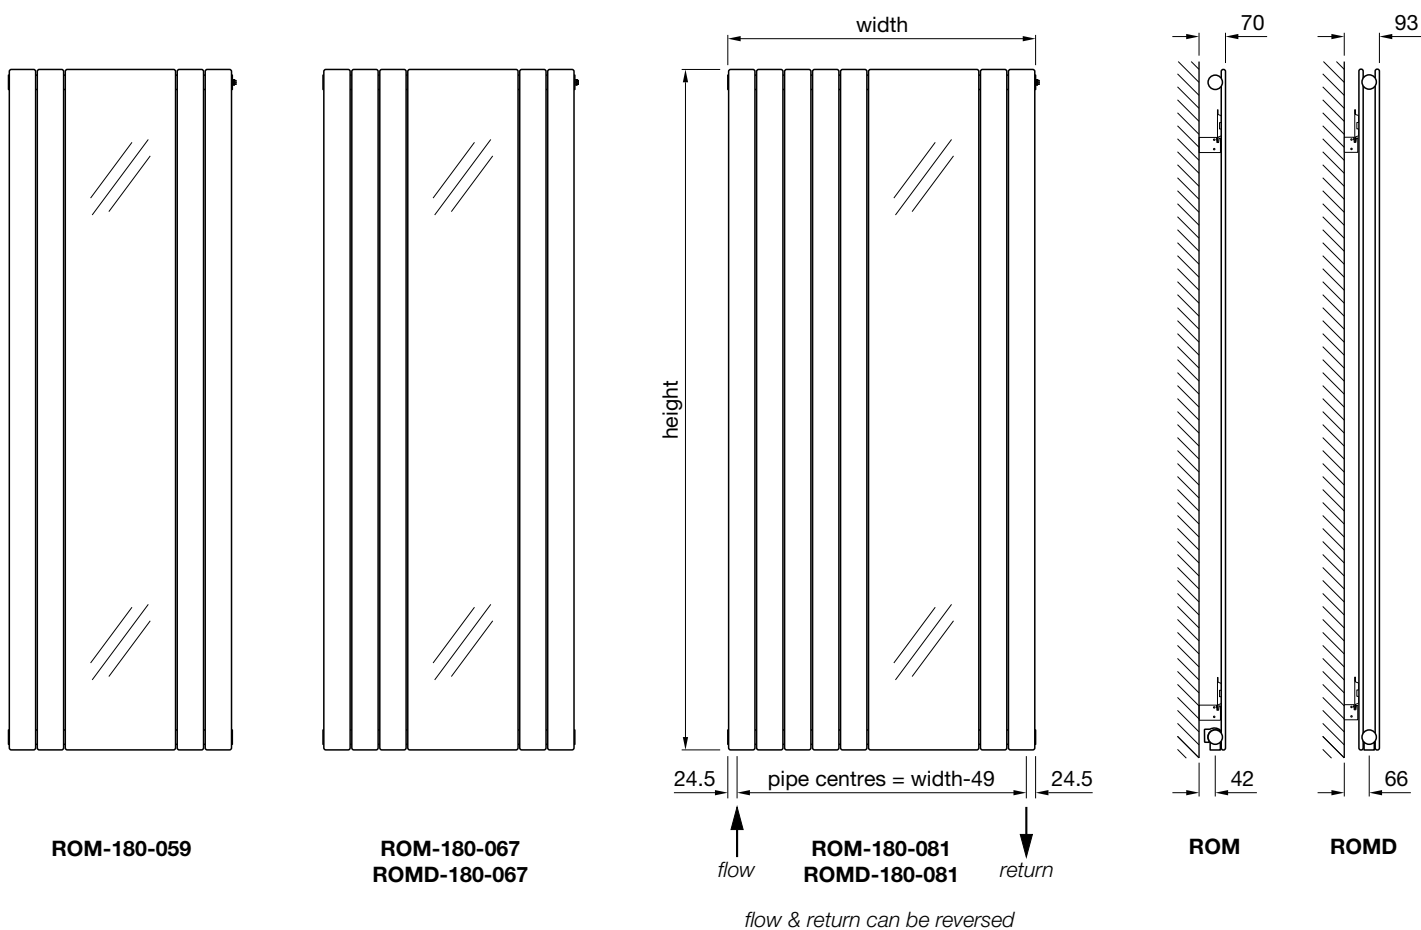

Tube: Vertical 70mm x 11mm
Tube: Horizontal $\varnothing 38\text{mm}$
All dimensions in mm

Stocked items

With its sleek and contemporary design, the Roda Mirror is a popular choice for hallways and living areas. The complementary mirror offers additional functionality to aid your daily routines.