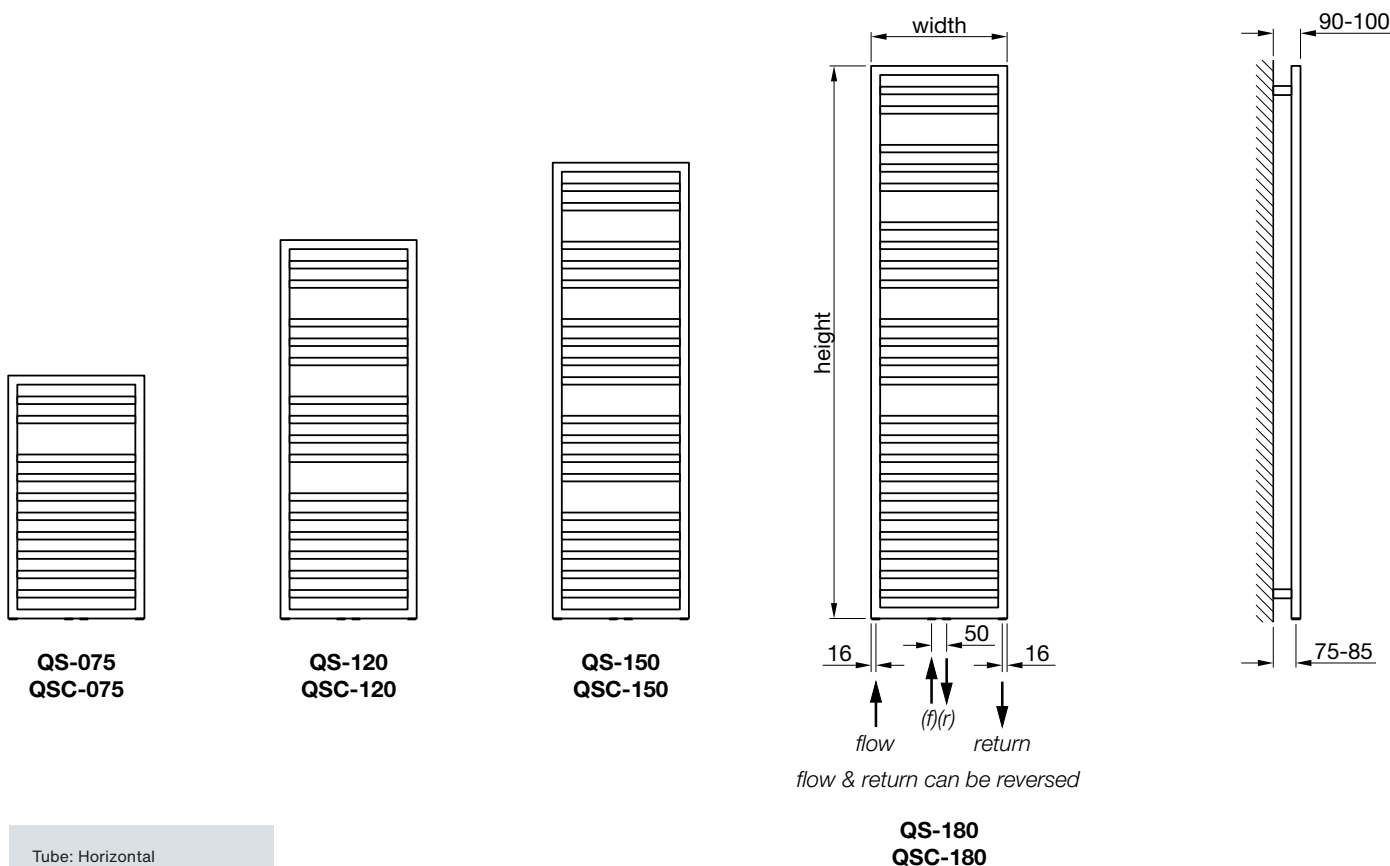

Stocked items

The Quaro Spa has an elegant square profile frame and horizontal heating pipes. Beautifully designed with clarity and simplicity, even the right-angled wall brackets are stylish. Generously spaced tubes give plenty of room for warming fluffy towels.