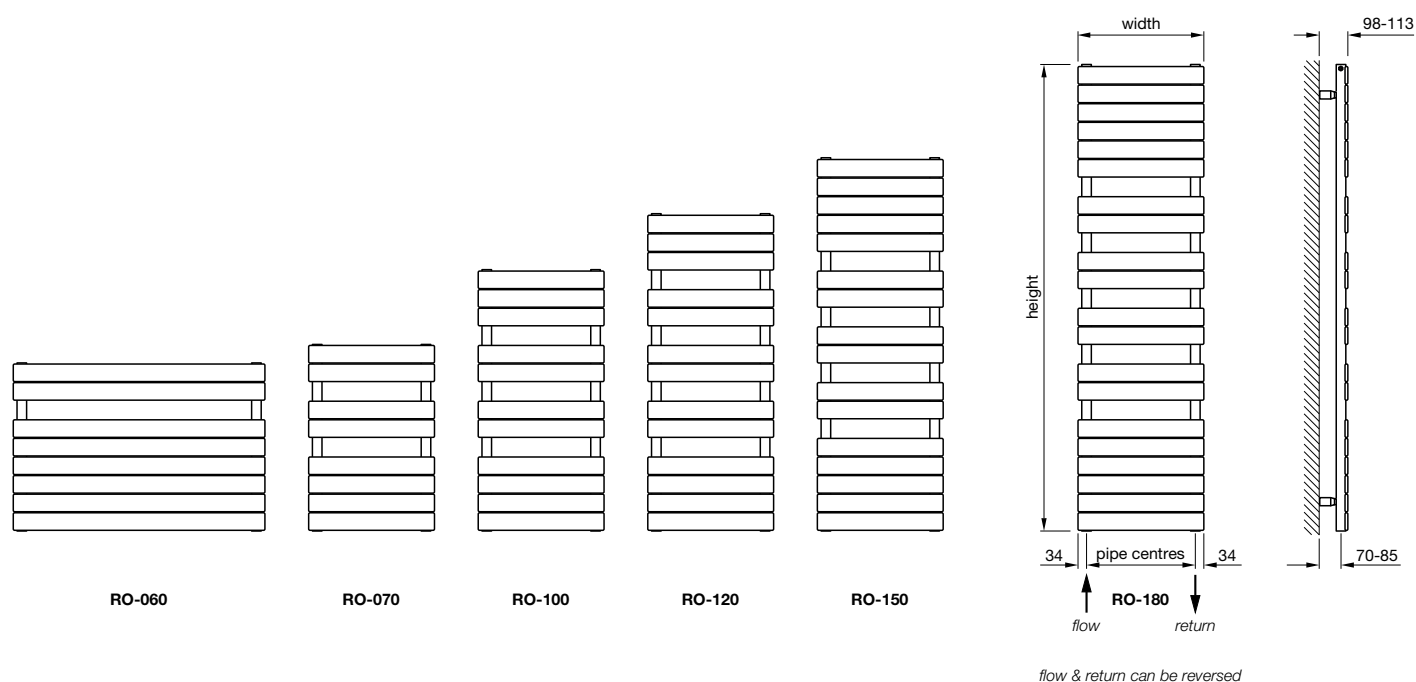

*Traffic White (RAL 9016)

Dual energy: Self fit (additional cost to central heating model prices). For more information please scan the QR code.

Colour finish: Colours from the World of Colours chart are priced at: Traffic White (RAL 9016) + 25%.
Colour finish and non-stock products delivery: 3-5 weeks.

Accessories				
Model		Finish	RRP (ex VAT)	RRP (inc 20% VAT)
470331	Hooks for Zehnder Roda Spa. Pack of 2 hooks.	white*	£14	£16.80
470349	Hooks for Zehnder Roda Spa. Pack of 2 hooks.	anthracite	£19	£22.80
470379	Hooks for Zehnder Roda Spa. Pack of 2 hooks.	colour	£19	£22.80

Tube: horizontal 70 x 11mm
Tube: vertical $\varnothing 38\text{mm}$
All dimensions in mm