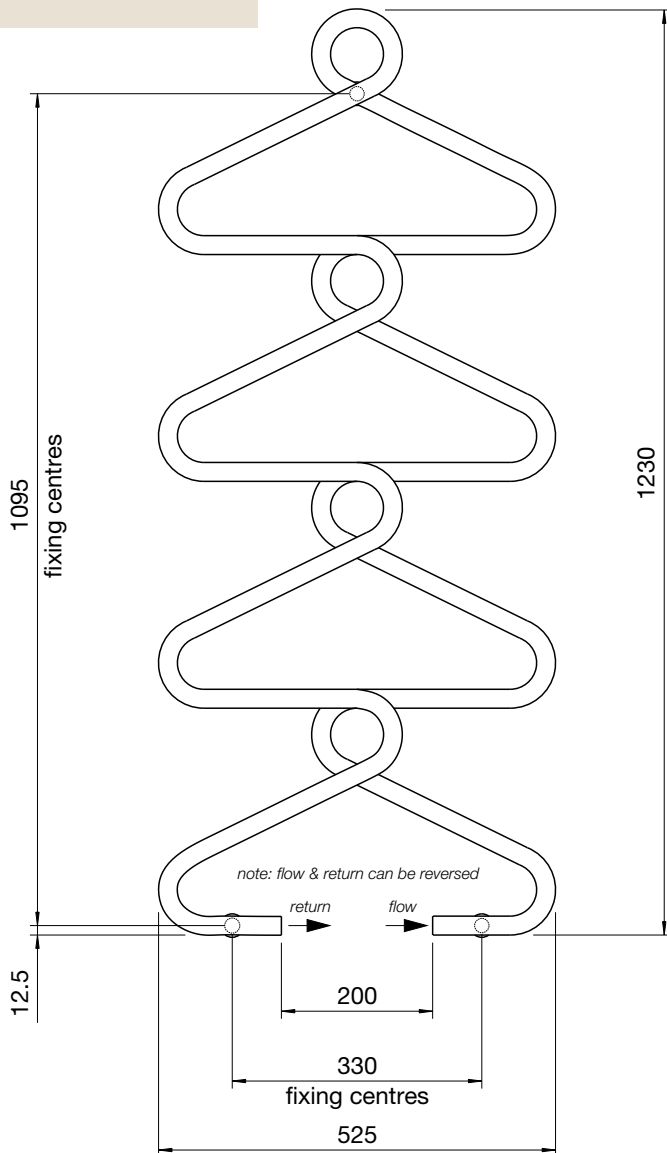

Zehnder Archibald

In stock items highlighted in bold below	Height mm	Width mm	Finish	Output $\Delta T=50^{\circ}\text{C}$ Watts/btu All outputs certified to EN 442	RRP (ex VAT)	RRP (inc 20% VAT)
Zehnder Archibald						
ABZ-120-50	1230	525	white*	336/1146	£682	£818.40
ABZC-120-50	1230	525	chrome	233/795	£933	£1,119.60

*Traffic White (RAL 9016)

Colour finish: Colours from the World of Colours chart are priced at: Traffic White (RAL 9016) + 25%.
Colour finish and non-stock products delivery: 3-5 weeks.

For pipes from wall or the floor we recommend VALVE-SET-27 see page 187.

All dimensions in mm