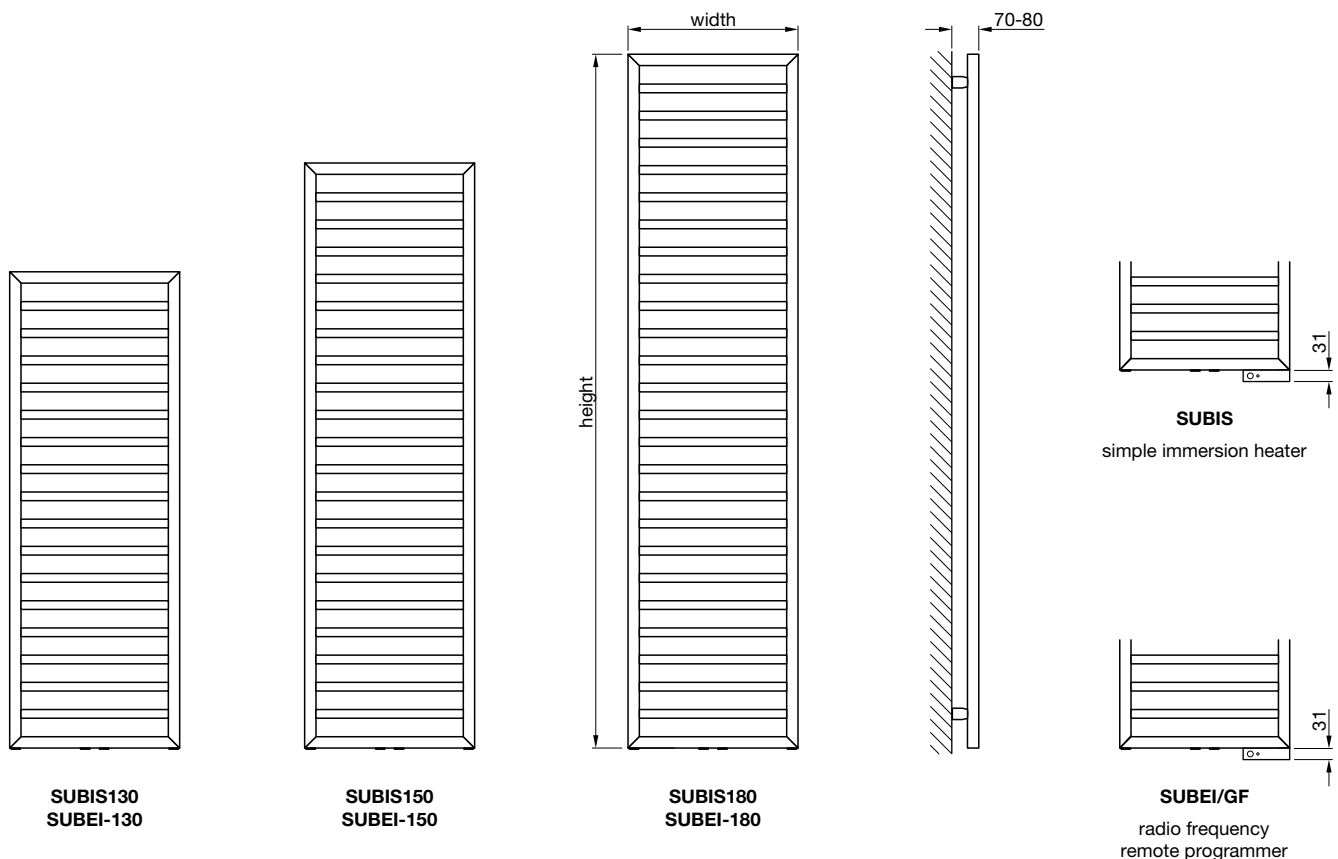

Zehnder Subway Stainless Steel Electric

In stock items highlighted in bold below	Height mm	Width mm	Finish	Simple immersion heater Class I IP65 Zones 1 & 2 Electric rating (Watts)	RRP (ex VAT)	RRP (inc 20% VAT)

⚡ Zehnder Subway Stainless Steel Electric

SUBIS130045EAZK	1261	450	s/steel brushed	300	£890	£1,068.00
SUBIS150045EAZK	1549	450	s/steel brushed	300	£1,046	£1,255.20
SUBIS150060EAZK	1549	600	s/steel brushed	500	£1,157	£1,388.40
SUBIS180060EAZK	1837	600	s/steel brushed	600	£1,288	£1,545.60

In stock items highlighted in bold below	Height mm	Width mm	Finish	Radio frequency remote programmer IP44 Zone 1 Bath, Zone 2 Shower, Class II Electric rating (Watts)	RRP (ex VAT)	RRP (inc 20% VAT)

⚡ Zehnder Subway Stainless Steel Electric

SUBEI-130-045/GF	1261	450	s/steel brushed	300	£1,278	£1,533.60
SUBEI-150-045/GF	1549	450	s/steel brushed	300	£1,508	£1,809.60
SUBEI-150-060/GF	1549	600	s/steel brushed	500	£1,693	£2,031.60
SUBEI-180-060/GF	1837	600	s/steel brushed	600	£1,853	£2,223.60

Accessories

Optional wall brackets: Increases space behind rail by 20mm				RRP (ex VAT)	RRP (inc 20% VAT)
954119	Zehnder Subway Electric SUBE extended bracket kit. Colour finish.			£62	£74.40

Tube: Horizontal Ø23mm
Tube: Vertical 30 x 30mm
All dimensions in mm