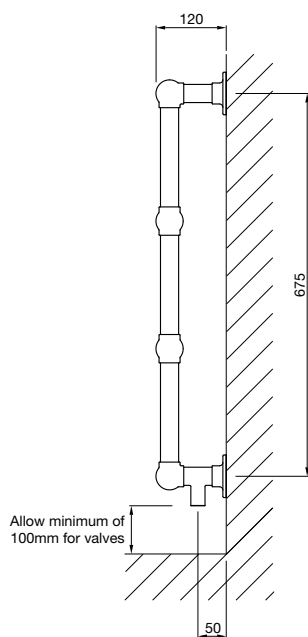

BUCK-075-050