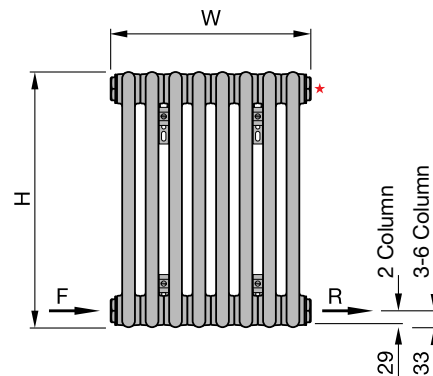

*1/2" air vent
Width excludes air vent
F = flow
R = return
H = height
W = width
Tube: Vertical Ø 25mm
All dimensions in mm