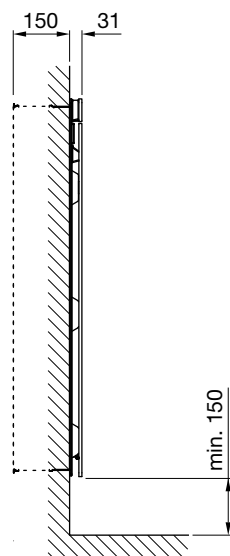

Zehnder Zenia

In stock items highlighted in bold below	Height mm	Width mm	Finish	Radio frequency remote programmer IPX4 Zone 1 Bath, Zone 2 Shower, Class II Electric rating (Watts)	RRP (ex VAT)	RRP (inc 20% VAT)

Zehnder Zenia

ZENRW-100-045/X	1000	450	white glass	1000	£2,054	£2,464.80
ZENLW-100-045/X	1000	450	white glass	1000	£2,054	£2,464.80
ZENRB-100-045/X	1000	450	black glass	1000	£2,054	£2,464.80
ZENLB-100-045/X	1000	450	black glass	1000	£2,054	£2,464.80

Accessories					
Model		Height mm	Width mm	RRP (ex VAT)	RRP (inc 20% VAT)
Wall frames					
ZENFRM-100-045	Zehnder Zenia recessed wall frame	977	430	£223	£267.60
ZENFRD-100-045	Zehnder Zenia wall mounted frame	1003	451	£656	£787.20

Available either flush or wall mounted
Controlled via the Zehnder Connect App or intuitive touch controls
Option for left or right door opening

in-wall installation