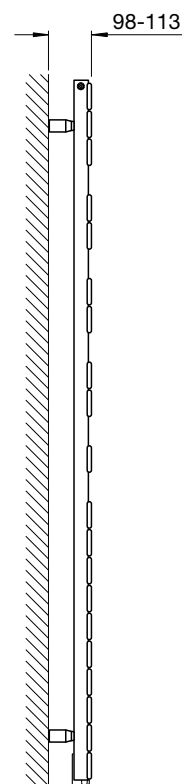

Tube: horizontal 70 x 11mm
Tube: vertical Ø38mm
All dimensions in mm