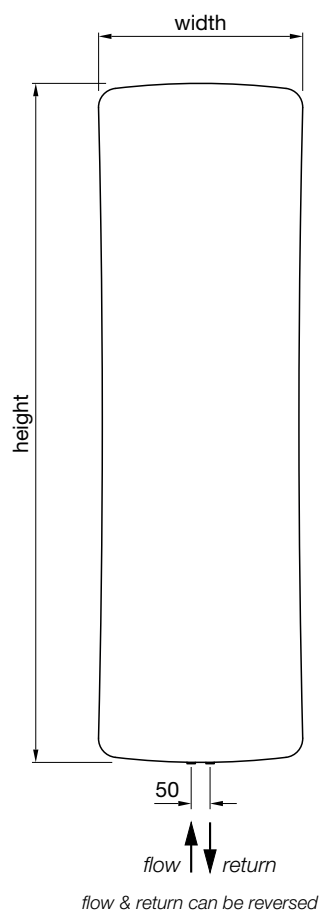

Zehnder Folio Vertical

In stock items highlighted in bold below	Height mm	Width mm	Finish	Output $\Delta T=50^{\circ}\text{C}$ Watts/btu All outputs certified to EN 442	RRP (ex VAT)	RRP (inc 20% VAT)

Zehnder Folio Vertical

FZV-180-042	1796	441	white*	614/2095	£831	£997.20
FZV-180-052	1796	540	white*	762/2600	£924	£1,108.80
FZV-180-062	1796	640	white*	912/3112	£1,018	£1,221.60
FZV-180-072	1796	740	white*	1064/3630	£1,112	£1,334.40
FZV-200-042	1956	445	white*	651/2221	£911	£1,093.20
FZV-200-052	1956	545	white*	807/2753	£1,011	£1,213.20
FZV-200-062	1956	644	white*	964/3289	£1,111	£1,333.20
FZV-200-072	1956	744	white*	1123/3832	£1,211	£1,453.20

In stock items highlighted in bold below	Height mm	Width mm	Finish	With factory fitted controls, IP44 Zone 1 Bath, Zone 2 Shower, Class II Electric Rating (Watts)	RRP (ex VAT)	RRP (inc 20% VAT)

Zehnder Folio Vertical Electric

FZV-180-042/GF	1796	441	white*	500	£932	£1,118.40
FZV-180-052/GF	1796	540	white*	750	£1,026	£1,231.20
FZV-180-072/GF	1796	740	white*	1000	£1,213	£1,455.60

*Traffic White (RAL 9016)

Colour finish: Colours from the World of Colours chart are priced at: Traffic White (RAL 9016) + 25%.
Colour finish and non-stock products delivery: 3-5 weeks.

Zehnder Folio Vertical

Zehnder Folio Vertical Electric

All dimensions in mm