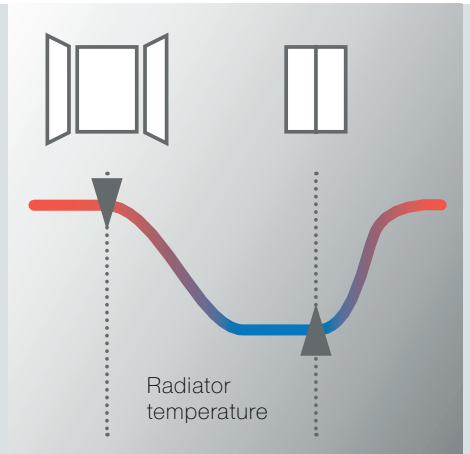

Zehnder Alura

In stock items highlighted in bold below	Height mm	Width mm	No. of sections	Finish	With factory fitted controls, IP34 Zone 1 Bath, Zone 2 Shower, Class II Electric Rating (Watts)	RRP (ex VAT)	RRP (inc 20% VAT)
ALE-050-036/F	575	377	3	white*	500	£404	£484.80
ALE-075-046/F	575	477	4	white*	750	£440	£528.00
ALE-100-056/F	575	577	5	white*	1000	£496	£595.20
ALE-125-076/F	575	777	7	white*	1250	£581	£697.20
ALE-150-086/F	575	877	8	white*	1500	£644	£772.80
ALE-200-116/F	575	1177	11	white*	2000	£791	£949.20

*Pure White (RAL 9010) . Colour finishes are not available.

Temperature controller: Backlit LCD digital display screen gives complete control. Temperature can be adjusted in 0.5°C increments. 3 pre-set programmes and 5 mode settings. Open window detection system and parental lock. 7 day programmable function.

Open Window detection

The Integral control unit recognises if a window has been opened for an extended period and switches the radiator off. Once the window is closed, the radiator returns to normal operation.

- Temperature changes are quickly recognised via the external temperature sensor
- The integral thermostat proactively reacts to sensor information; delivering the perfect indoor climate
- Intuitive radiator which automatically switches off if a window is open for an extended period
- An intelligent heating solution which lowers costs and energy consumption

All dimensions in mm