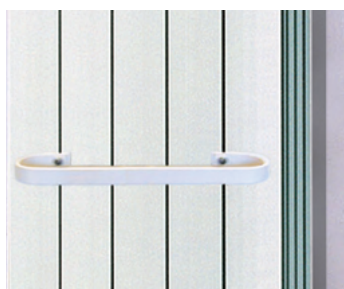

Aluminum Garda S90 Towel Bar