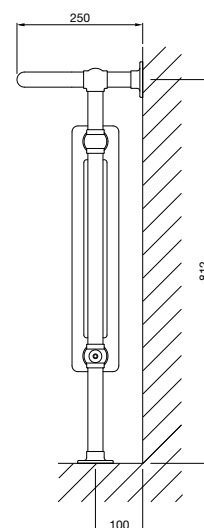

Tube: Horizontal $\text{Ø}31.8\text{mm}$
Tube: Vertical $\text{Ø}31.8\text{mm}$
All dimensions in mm