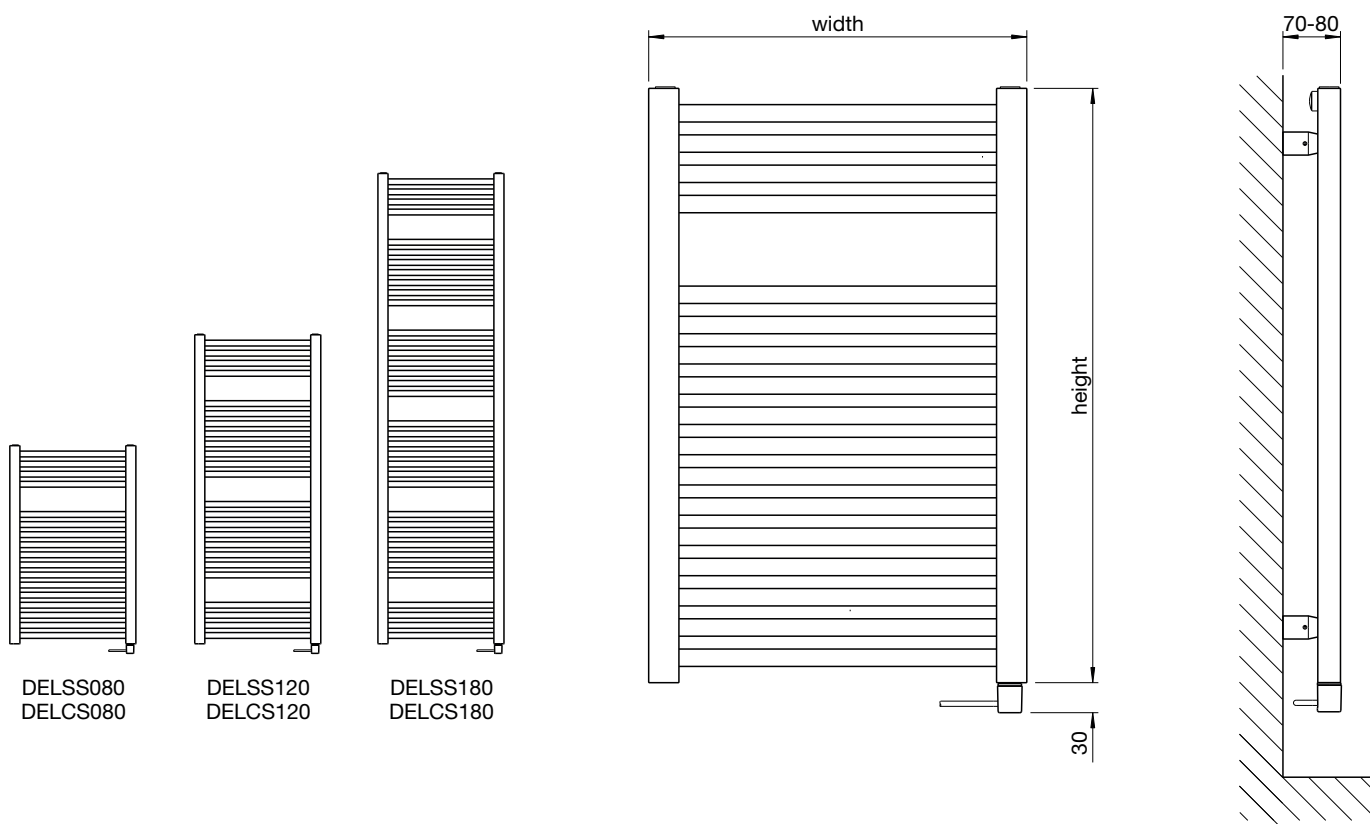

Zehnder Deline Electric

In stock items highlighted in bold below	Height mm	Width mm	Finish	Simple immersion heater (IHE) Class I IP65 Zones 1 & 2 Electric rating (watts)	RRP (ex VAT)	RRP (inc 20% VAT)
DELSS080050EAZK	786	500	white*	400	£311	£373.20
DELSS080060EAZK	786	600	white*	400	£334	£400.80
DELSS120050EAZK	1226	500	white*	500	£384	£460.80
DELSS120060EAZK	1226	600	white*	600	£425	£510.00
DELSS180050EAZK	1866	500	white*	600	£503	£603.60
DELSS180060EAZK	1866	600	white*	600	£548	£657.60
DELCS080050EAZK	786	500	chrome	200	£542	£650.40
DELCS080060EAZK	786	600	chrome	200	£604	£724.80
DELCS120050EAZK	1226	500	chrome	400	£719	£862.80
DELCS120060EAZK	1226	600	chrome	400	£805	£966.00
DELCS180050EAZK	1866	500	chrome	500	£1,007	£1,208.40
DELCS180060EAZK	1866	600	chrome	600	£1,143	£1,371.60

Zehnder Deline Electric

*Traffic White (RAL 9016)

Colour finish: Colours from the World of Colours chart are priced at: Traffic White (RAL 9016) + 25%.
Colour finish and non-stock products delivery: 3-5 weeks.

Tube: Horizontal 30mm x 40mm D profile
Tube: Vertical Ø23mm
All dimensions in mm