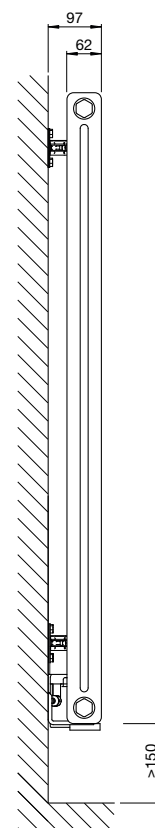

Zehnder Charleston Electric

In stock items highlighted in bold below	Height mm	Width mm	Overall Projection	No. of sections	Finish	Radio frequency remote programmer IP44 Zone 1 Bath, Zone 2 Shower, Class II Electric rating (watts)	RRP (ex VAT)	RRP (inc 20% VAT)

⚡ Zehnder Charleston Electric Horizontal - 3 column

NZ3-060-050/GF	600	502	135	10	white*	500	£689	£826.80
NZ3-060-059/GF	600	594	135	12	white*	750	£803	£963.60
NZ3-060-073/GF	600	732	135	15	white*	1000	£870	£1,044.00
NZ3-060-087/GF	600	870	135	18	white*	1250	£1,016	£1,219.20
NZ3-060-101/GF	600	1008	135	21	white*	1500	£1,096	£1,315.20
NZ3-060-128/GF	600	1284	135	27	white*	2000	£1,318	£1,581.60

⚡ Zehnder Charleston Electric Vertical - 2 column

NZ2-180-031/GF	1792	305	97	6	white*	750	£1,002	£1,202.40
NZ2-180-040/GF	1792	397	97	8	white*	1000	£1,076	£1,291.20
NZ2-180-049/GF	1792	489	97	10	white*	1250	£1,150	£1,380.00
NZ2-180-058/GF	1792	581	97	12	white*	1500	£1,223	£1,467.60

⚡ Zehnder Charleston Plinth Electric - 5 column

NZ5-030-096/GF-F	300	962	213	20	white*	1000	£1,145	£1,374.00

*Traffic White (RAL 9016)

Colour finish: Colours from the World of Colours chart are priced at:
Traffic White (RAL 9016) + 25%.
Colour finish and non-stock products delivery: 3-5 weeks.