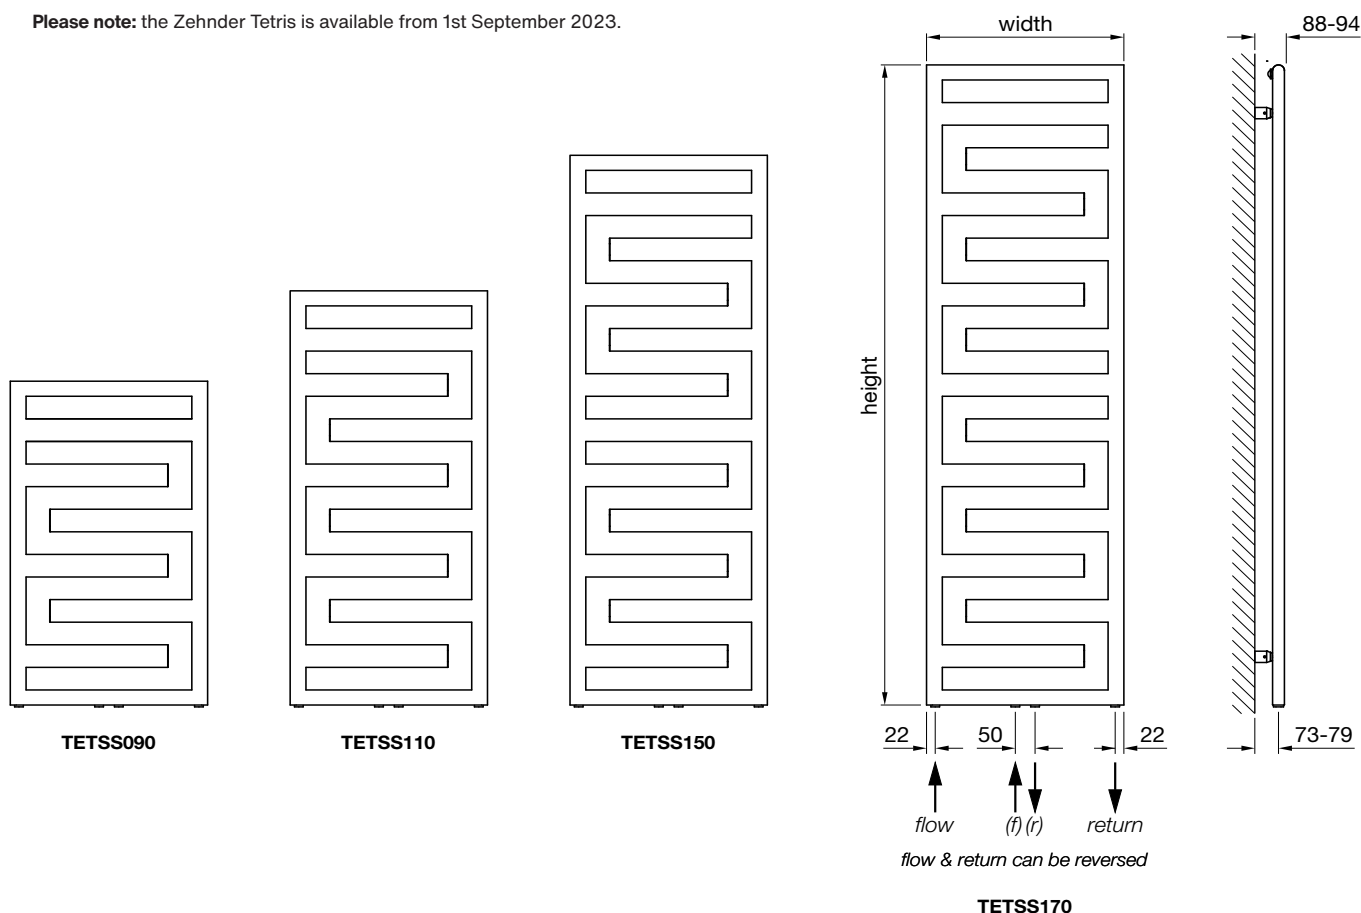

All dimensions in mm

Stocked items

studio
collection

The rhythm of warmth – creating a fusion between nature and architecture, the latest towel radiator design by renowned design studio King and Miranda exclusively for Zehnder, the Tetris is inspired by the flow of a river and the rhythm of flight.