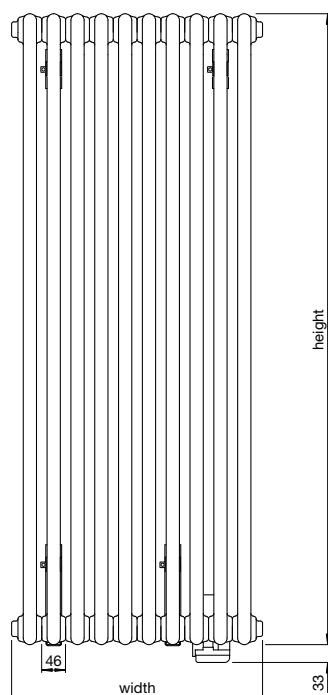

Zehnder Charleston Electric

In stock items highlighted in bold below	Height mm	Width mm	Overall Projection	No. of sections	Finish	Radio frequency remote programmer IP44 Zone 1 Bath, Zone 2 Shower, Class II Electric rating (watts)	RRP (ex VAT)	RRP (inc 20% VAT)

⚡ Zehnder Charleston Electric Horizontal - 3 column

NZ3-060-050/GF	600	502	135	10	white*	500	£689	£826.80
NZ3-060-059/GF	600	594	135	12	white*	750	£803	£963.60
NZ3-060-073/GF	600	732	135	15	white*	1000	£870	£1,044.00
NZ3-060-087/GF	600	870	135	18	white*	1250	£1,016	£1,219.20
NZ3-060-101/GF	600	1008	135	21	white*	1500	£1,096	£1,315.20
NZ3-060-128/GF	600	1284	135	27	white*	2000	£1,318	£1,581.60

⚡ Zehnder Charleston Electric Vertical - 2 column

NZ2-180-031/GF	1792	305	97	6	white*	750	£1,002	£1,202.40
NZ2-180-040/GF	1792	397	97	8	white*	1000	£1,076	£1,291.20
NZ2-180-049/GF	1792	489	97	10	white*	1250	£1,150	£1,380.00
NZ2-180-058/GF	1792	581	97	12	white*	1500	£1,223	£1,467.60

⚡ Zehnder Charleston Plinth Electric - 5 column

NZ5-030-096/GF-F	300	962	213	20	white*	1000	£1,145	£1,374.00

*Traffic White (RAL 9016)

Colour finish: Colours from the World of Colours chart are priced at:
Traffic White (RAL 9016) + 25%.
Colour finish and non-stock products delivery: 3-5 weeks.