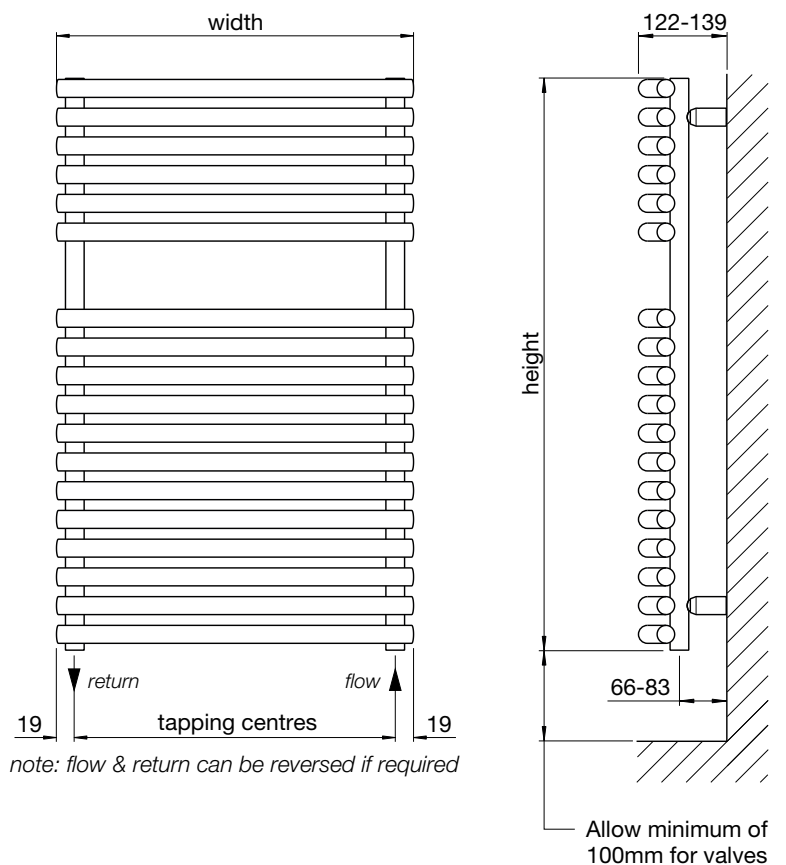

Tube: Horizontal $\varnothing 25\text{mm}$
 Tube: Vertical $\varnothing 26\text{mm}$
 All dimensions in mm

Stocked items

With stunning horizontally arranged round tubes the Ovida Bow is a modern addition to any bathroom kitchen. Available in a variety of colours and sizes, the Ovida Bow benefits from large spacing between the tubes providing plenty of hanging towel hanging space - perfect for the family bathroom.