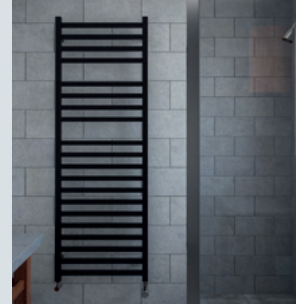

Vision

Offering simple yet beautiful design, the Vision works seamlessly in en-suites, family bathrooms and cloakrooms alike. With discreet brackets and a stock range of stunning finishes, the Vision will be an eye-catching accompaniment to any popular bathroom style.

166