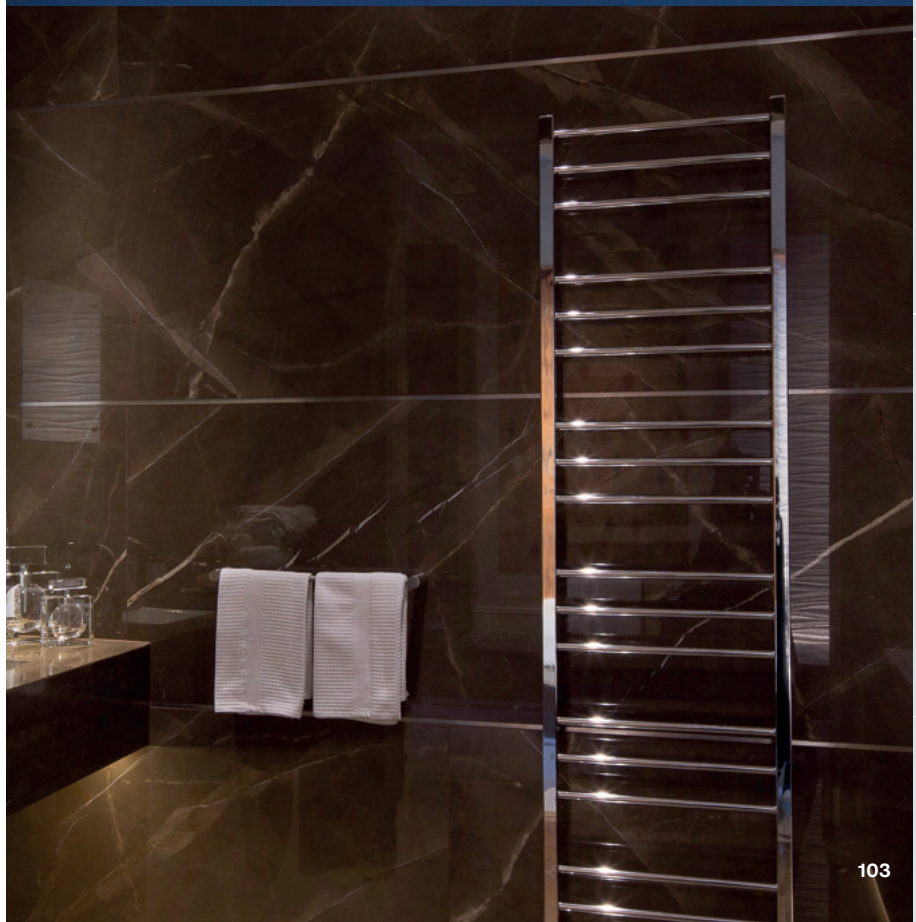

Stocked items

The Olga Electric is available in narrower widths, making it an excellent choice for small bathrooms and cloakrooms where space is limited. It offers the perfect balance of functionality and efficiency while adding an elegant style to your space.

*Electric models
Rails supplied as standard
with non-adjustable thermostat
in chrome.
Please allow 100 mm beneath
the radiator for the flex.*