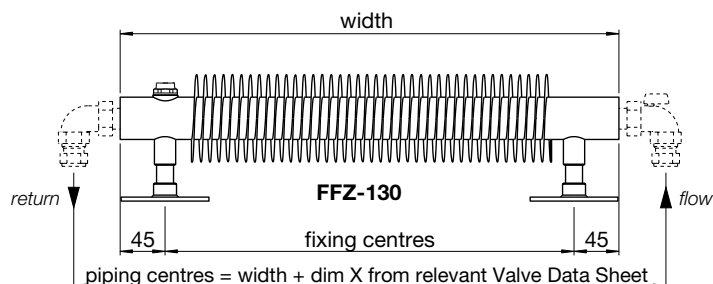

Zehnder Flow Form

In stock items highlighted in bold below	Height mm	Width mm	Diameter (mm)	Finish	Output $\Delta T=50^{\circ}\text{C}$ Watts/btu All outputs certified to EN 442	RRP (ex VAT)	RRP (inc 20% VAT)
Zehnder Flow Form - 88mm diameter coil							
FFZ-130-100	130	1000	88	white*	246/839	£435	£522.00
FFZI-130-100	130	1000	88	stainless steel brushed	163/556	£391	£469.20
FFZ-130-150	130	1500	88	white*	361/1232	£550	£660.00
FFZI-130-150	130	1500	88	stainless steel brushed	240/819	£473	£567.60
FFZ-130-200	130	2000	88	white*	498/1699	£665	£798.00
FFZI-130-200	130	2000	88	stainless steel brushed	316/1078	£552	£662.40

Zehnder Flow Form - 133mm diameter coil							
FFZ-190-100	190	1000	133	white*	370/1262	£546	£655.20
FFZC-190-100	190	1000	133	chrome	346/1181	£956	£1,147.20
FFZI-190-100	190	1000	133	stainless steel brushed	222/757	£491	£589.20
FFZ-190-150	190	1500	133	white*	565/1928	£672	£840.00
FFZC-190-150	190	1500	133	chrome	513/1750	£1,176	£1,411.20
FFZI-190-150	190	1500	133	stainless steel brushed	340/1160	£578	£693.60
FFZ-190-200	190	2000	133	white*	797/2719	£798	£957.60
FFZC-190-200	190	2000	133	chrome	706/2409	£1,396	£1,675.20
FFZI-190-200	190	2000	133	stainless steel brushed	464/1583	£662	£794.40

*Traffic White (RAL 9016)

Colour finish: Colours from the World of Colours chart are priced at: Traffic White (RAL 9016) + 25%.
Colour finish and non-stock products delivery: 3-5 weeks.

This radiator may only be installed horizontally on the floor

All dimensions in mm