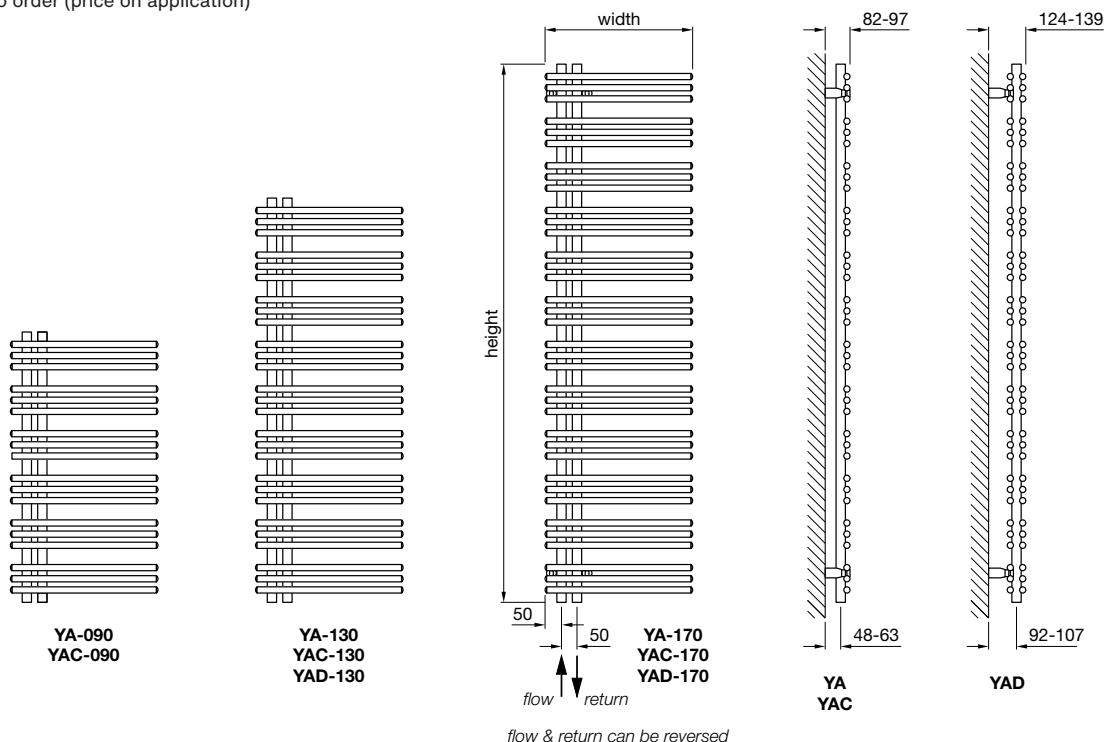

Zehnder Yucca Asym Double (Horizontal tubes on left or right)

YAD-130-040	1304	378	white*	628/2143	400	£356	£427.20
YAD-130-050	1304	478	white*	763/2603	500	£421	£505.20
YAD-130-060	1304	578	white*	893/3047	600	£486	£583.20
YAD-170-040	1736	378	white*	825/2815	500	£449	£538.80
YAD-170-050	1736	478	white*	1002/3419	700	£538	£645.60
YAD-170-060	1736	578	white*	1173/4002	700	£627	£752.40

*Traffic White (RAL 9016)

Dual energy: Self fit (additional cost to central heating model prices). For more information please scan the QR code.

Colour finish: Colours from the World of Colours chart are priced at: Traffic White (RAL 9016) + 25%.
Colour finish and non-stock products delivery: 3-5 weeks.

Accessories		RRP (ex VAT)	RRP (inc 20% VAT)
Room divider bracket (to be ordered with radiator where required)			
936011	Room divider bracket kit. White* finish.	£76	£91.20
936018	Room divider bracket kit. Chrome finish.	£105	£126.00
936019	Room divider bracket kit. Colour finish.	£95	£114.00

Special length brackets made to order (price on application)