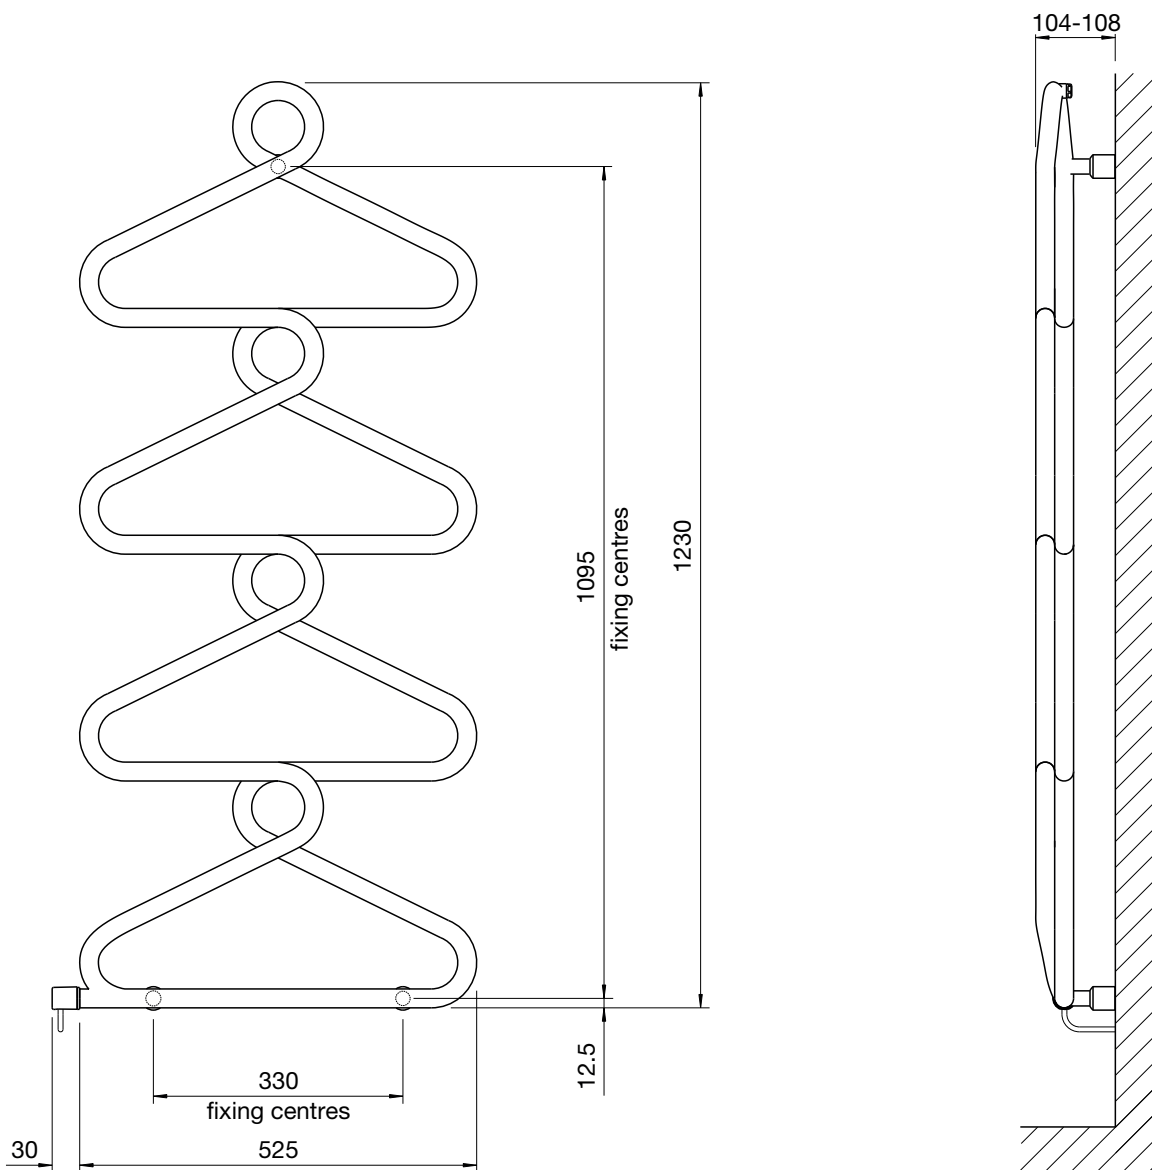

Zehnder Archibald Electric

In stock items highlighted in bold below	Height mm	Width mm	Finish	Simple immersion heater Class I IPX4 Zone 1 bath, Zone 2 shower Electric rating (watts)	RRP (ex VAT)	RRP (inc 20% VAT)

Zehnder Archibald Electric

ABZ-120-50/AF	1230	525	white*	300	£919	£1,102.80
ABZC-120-50/AF	1230	525	chrome	200	£1,170	£1,318.80

*Traffic White (RAL 9016)

Colour finish: Colours from the World of Colours chart are priced at: Traffic White (RAL 9016) + 25%.
Colour finish and non-stock products delivery: 3-5 weeks.

All dimensions in mm