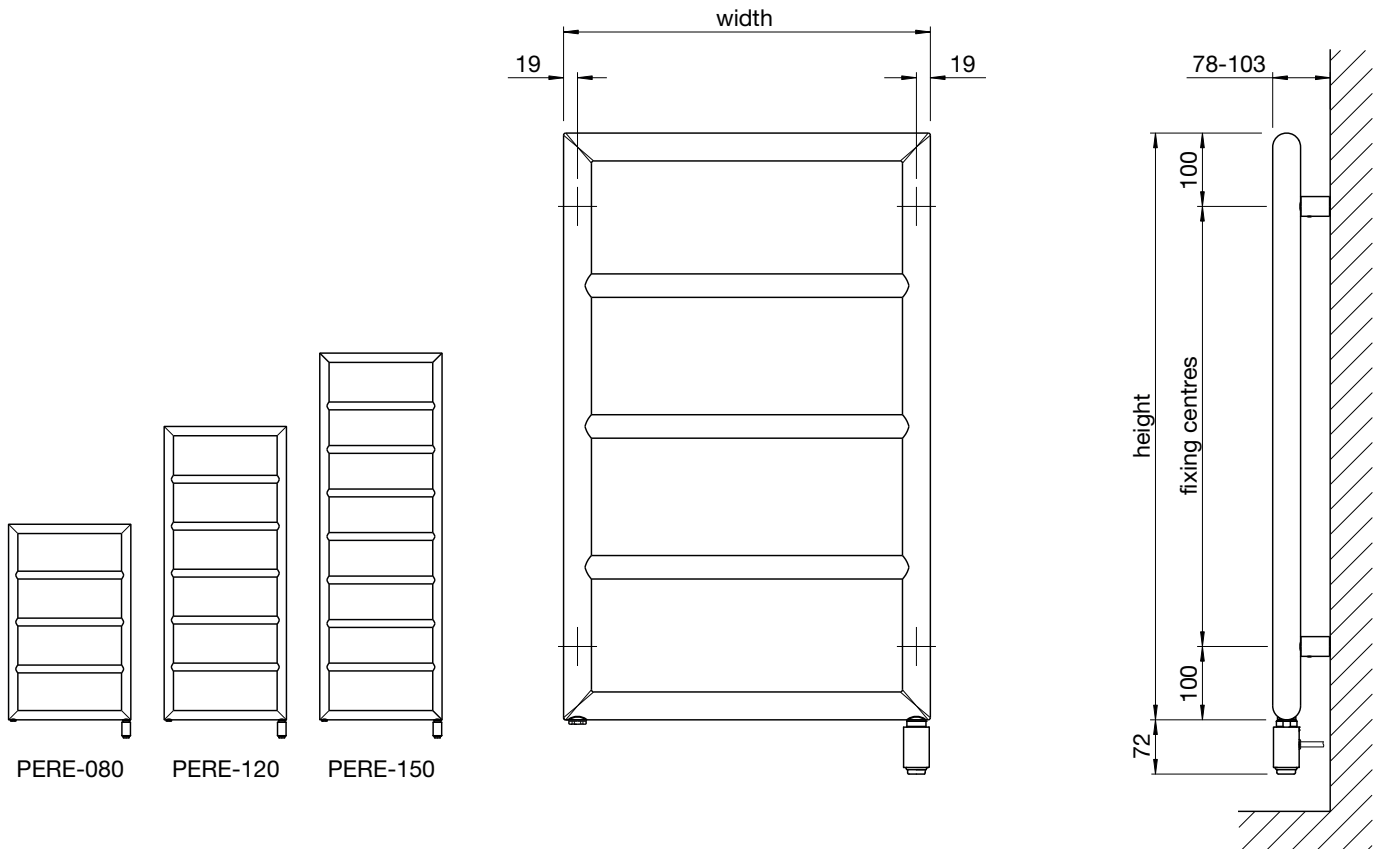

Zehnder Pera Electric

In stock items highlighted in bold below	Height mm	Width mm	Finish	Simple immersion heater Class I IPX4 Zones 1 & 2 Electric rating (Watts)	RRP (ex VAT)	RRP (inc 20% VAT)

Zehnder Pera Electric

PERE-080-050/F	870	500	stainless steel mirror	150	£807	£968.40
PERE-120-050/F	1270	500	stainless steel mirror	200	£1,011	£1,213.20
PERE-150-050/F	1570	500	stainless steel mirror	250	£1,220	£1,464.00

PERE-080

PERE-120

PERE-150

Tube: Horizontal Ø32mm
Tube: Vertical Ø38mm
All dimensions in mm