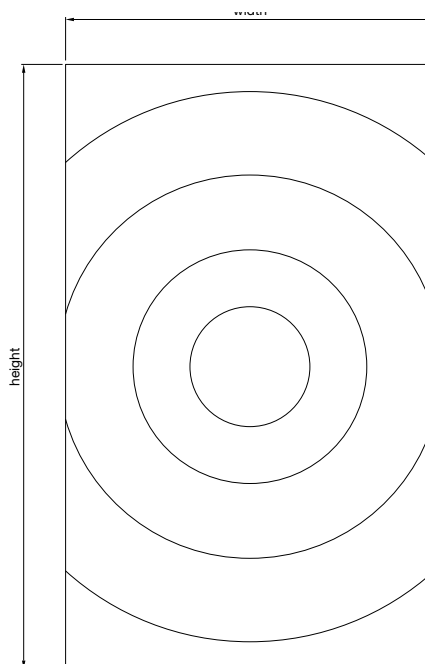

Zehnder Splash

SPZE-120-075/GF	1230	750	white	750	£3,369	£4,211.25

- Can be positioned horizontally, or vertically
- Projection from the wall: 90mm
- Made from durable Corian
- Controlled via radio frequency programmer
- Electric operation providing fast heat response time