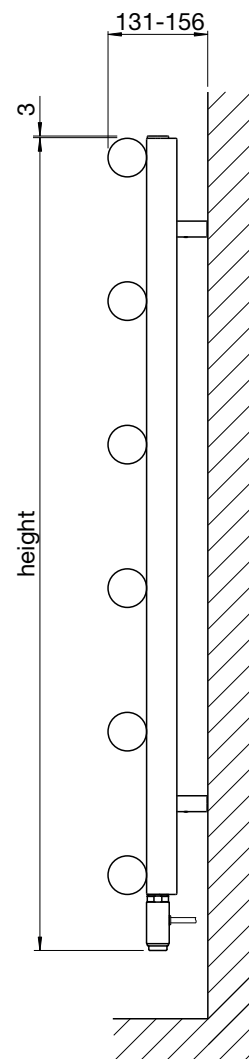

All dimensions in mm