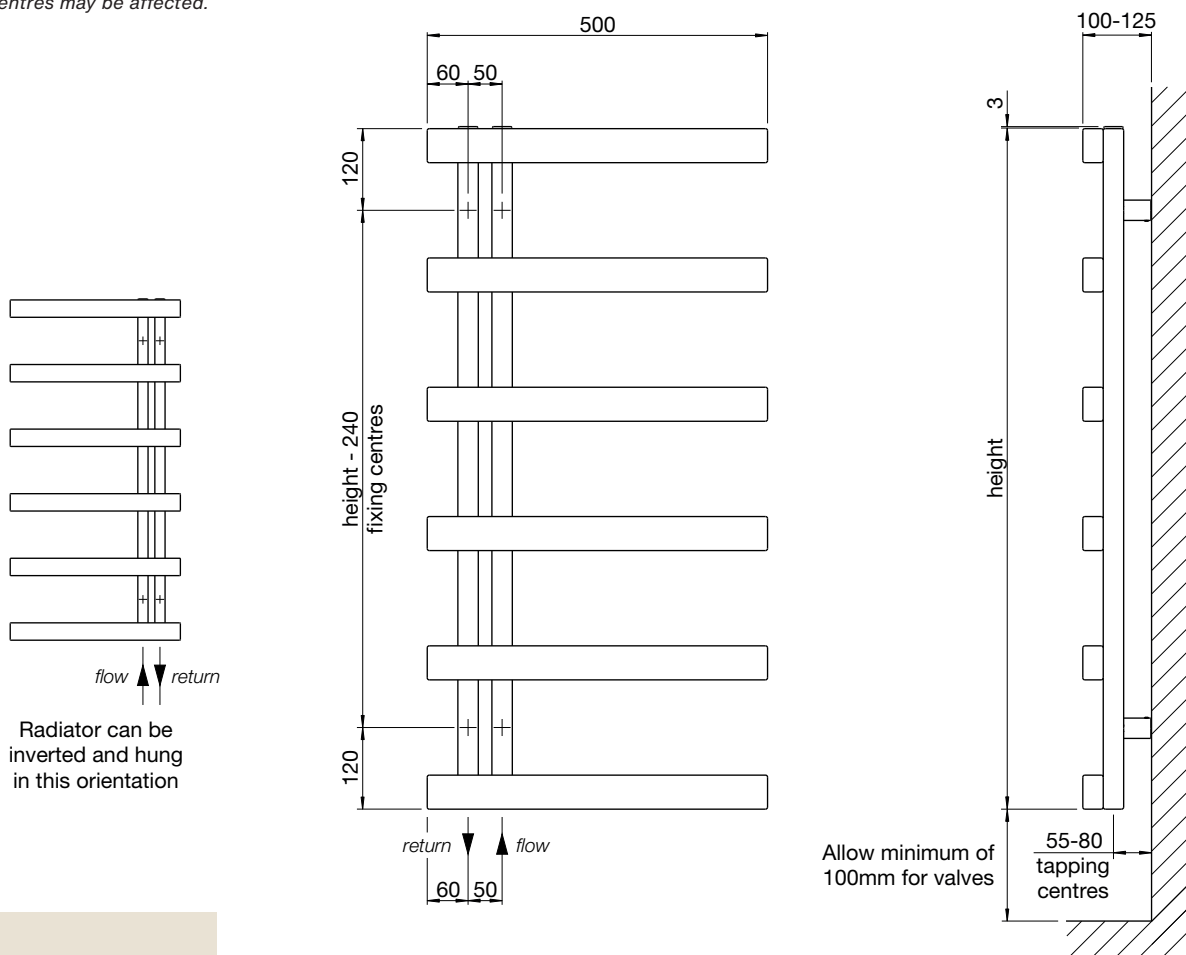

Supplementary Heater Connection
Electric DE-PACK thermostat
supplied in chrome to match rail.
*pipe centres may be affected.

For pipes from the wall
Zehnder recommends VALVE-SET-5.
For more information see page 186.