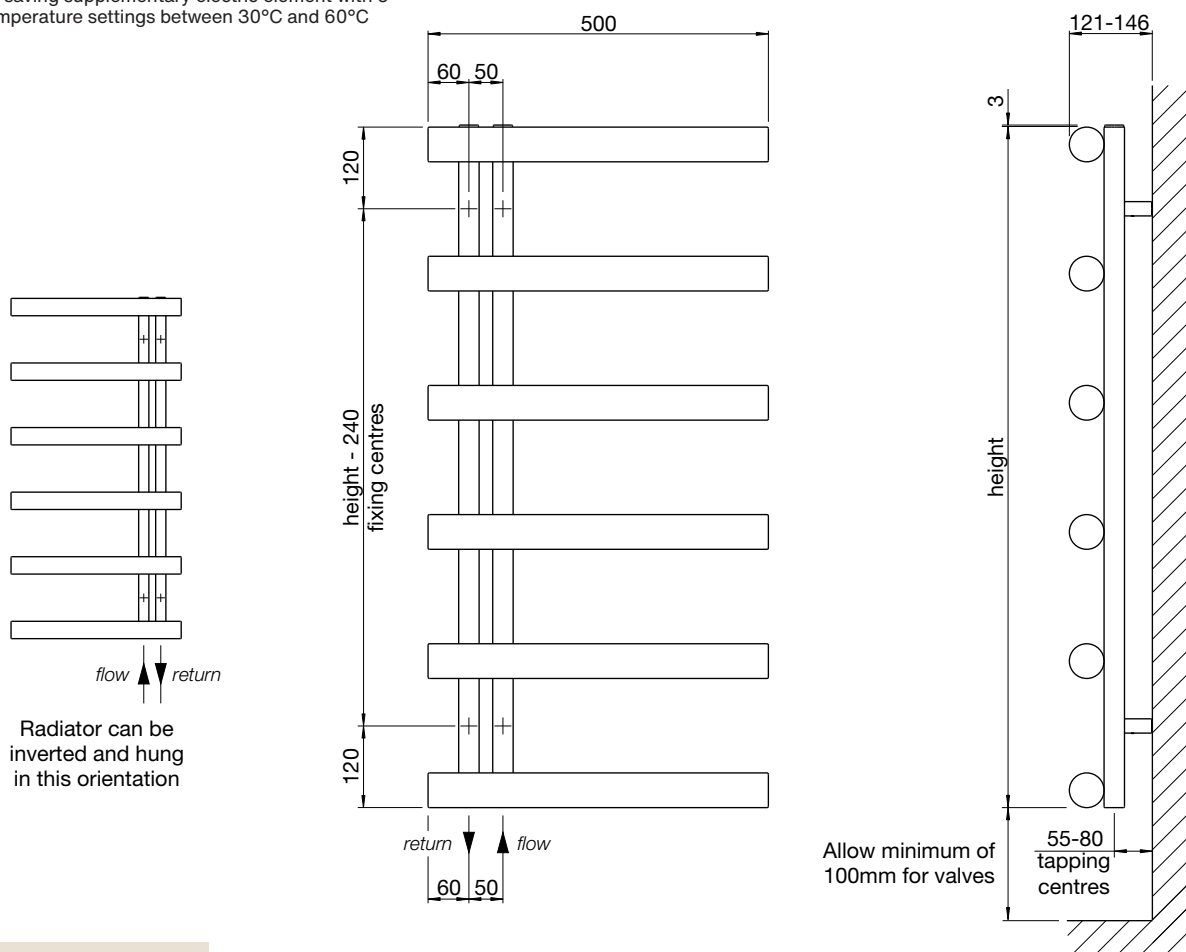

Colour finish: Colours from the World of Colours chart are priced on application. Colour finish products delivery 4-6 weeks.

Dual energy: Self fit (additional cost to central heating model prices). For more information please scan the QR code.

Rail can be installed with the tubes to the right or the left

CTE fuel saving supplementary electric element with 5 water temperature settings between 30°C and 60°C

Radiator can be inverted and hung in this orientation

All dimensions in mm