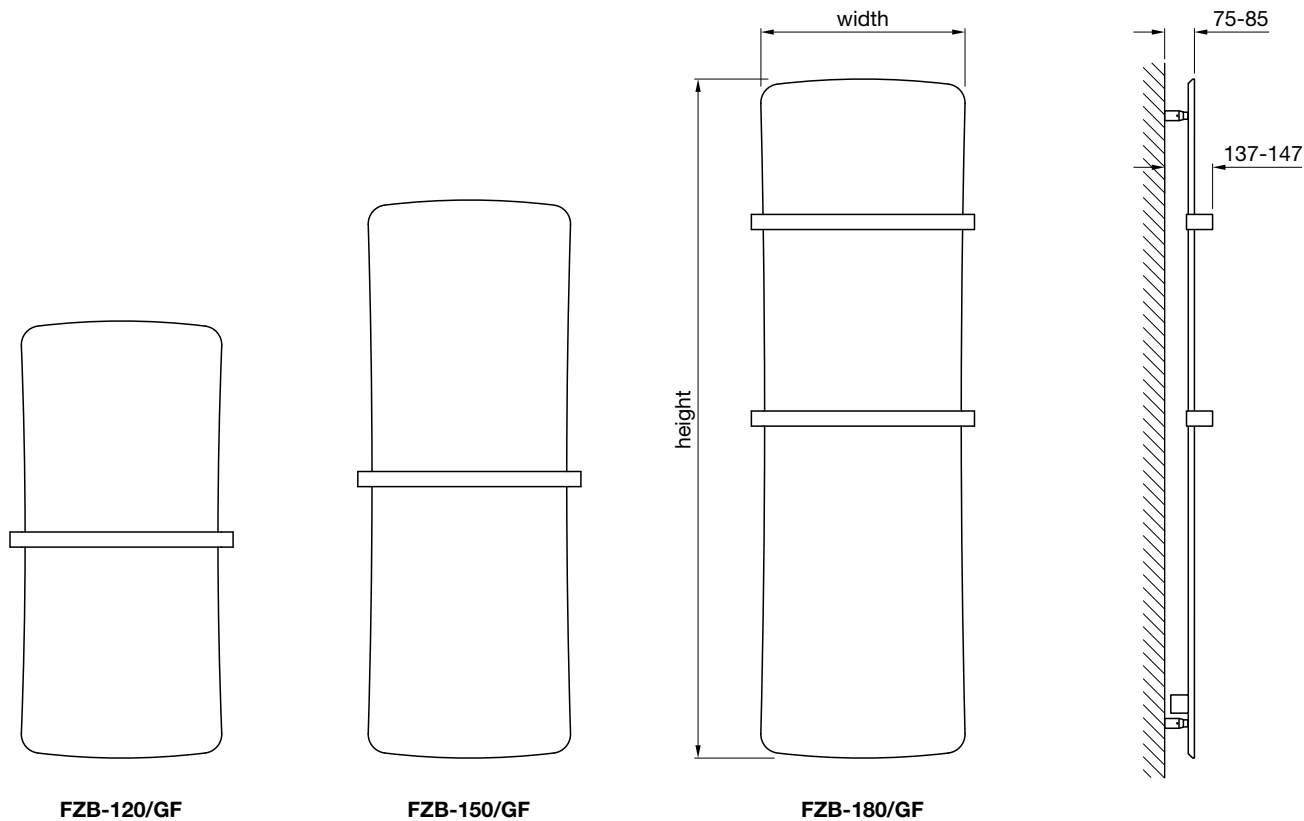

Zehnder Folio Belt Electric

Scan for the complete CE compliant technical specifications

Model	Height mm	Width mm	Finish	Radio frequency remote programmer IP44 Zone 1 Bath, Zone 2 Shower, Class II Electric rating (Watts)	RRP (ex VAT)	RRP (inc 20% VAT)

Zehnder Folio Belt Electric

FZB-120-042/GF	1156	430	white*	350	£1,019	£1,222.80
FZB-150-042/GF	1476	435	white*	500	£1,117	£1,340.40
FZB-180-042/GF	1796	441	white*	500	£1,215	£1,458.00
FZB-180-052/GF	1796	540	white*	750	£1,309	£1,570.80
FZB-180-072/GF	1796	740	white*	1000	£1,496	£1,795.20

*Traffic White (RAL 9016)

Colour finish: Colours from the World of Colours chart are priced at: Traffic White (RAL 9016) + 25%.
Colour finish and non-stock products delivery: 3-5 weeks.

All dimensions in mm