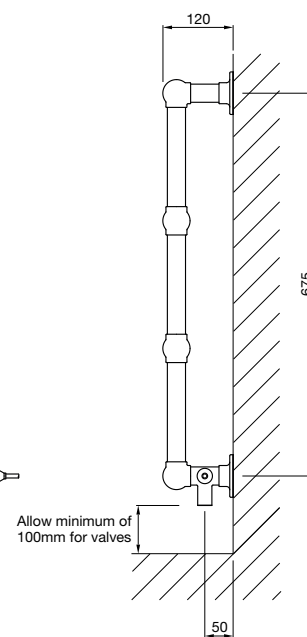

BUCK-075-050

BUCKM/F-075-050

Tube: Horizontal $\text{Ø}31.8\text{mm}$
 Tube: Vertical $\text{Ø}31.8\text{mm}$
 All dimensions in mm

The timeless style of this compact, ball jointed towel rail complements both modern and traditional bathrooms. Made from chromed brass the Buckingham can be used on both central heating and hot water systems. It is also available to order in a range of fabulous finishes including bright nickel, polished brass and antique bronze. See page 199 for details.