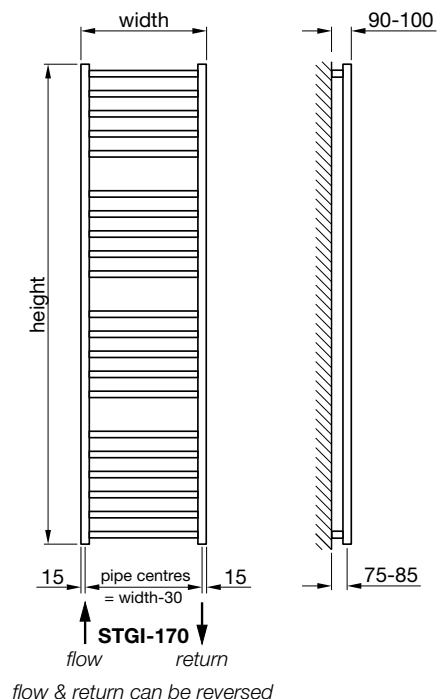

*No price surcharge for colour finishes.

Dual energy: Self fit (additional cost to central heating model prices). For more information please scan the QR code.

Colour finish: There is no additional charge for colours from the World of Colours chart. Colour finish and non-stock products delivery: 3-5 weeks.

Tube: Horizontal $\varnothing 23\text{mm}$
Tube: Vertical 30 x 30mm
All dimensions in mm