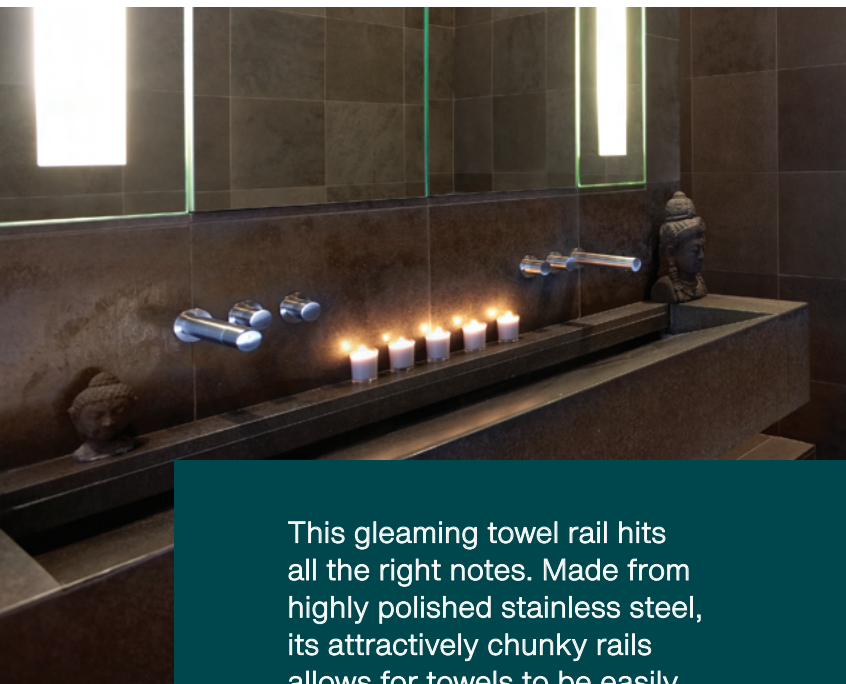

Studio collection

Accessories, valves & more

Ventilation

This gleaming towel rail hits all the right notes. Made from highly polished stainless steel, its attractively chunky rails allows for towels to be easily slid on and off.