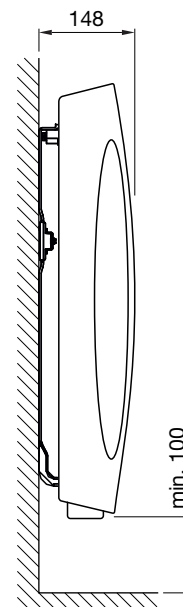

*Pure White (RAL 9010)

Temperature controller: Backlit LCD digital display screen gives complete control. Temperature can be adjusted in 0.5°C increments. 3 pre-set programmes and 5 mode settings. Open window detection system and parental lock. 7 day programmable function.

Colour finish: Colours from the World of Colours chart are priced at: Pure White (RAL 9010) + 25%. Colour finish and non-stock products delivery: 3-5 weeks.

Accessories			
Model		RRP (ex VAT)	RRP (inc 20% VAT)
887220	Zehnder Connect hub for Fare Tech radiator.	£273	£327.60

Open Window detection

The Integral control unit recognises if a window has been opened for an extended period and switches the radiator off. Once the window is closed, the radiator returns to normal operation.

- Temperature changes are quickly recognised via the external temperature sensor
- The integral thermostat proactively reacts to sensor information; delivering the perfect indoor climate
- Intuitive radiator which automatically switches off if a window is open for an extended period
- An intelligent heating solution which lowers costs and energy consumption

All dimensions in mm