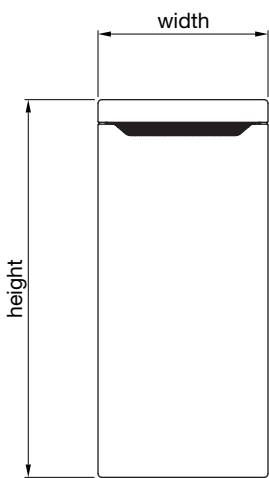

Zehnder Zenia

In stock items highlighted in bold below	Height mm	Width mm	Finish	Radio frequency remote programmer IPX4 Zone 1 Bath, Zone 2 Shower, Class II Electric rating (Watts)	RRP (ex VAT)	RRP (inc 20% VAT)

Zehnder Zenia

ZENRW-100-045/X	1000	450	white glass	1000	£2,054	£2,464.80
ZENLW-100-045/X	1000	450	white glass	1000	£2,054	£2,464.80
ZENRB-100-045/X	1000	450	black glass	1000	£2,054	£2,464.80
ZENLB-100-045/X	1000	450	black glass	1000	£2,054	£2,464.80

Accessories					
Model		Height mm	Width mm	RRP (ex VAT)	RRP (inc 20% VAT)
Wall frames					
ZENFRM-100-045	Zehnder Zenia recessed wall frame	977	430	£223	£267.60
ZENFRD-100-045	Zehnder Zenia wall mounted frame	1003	451	£656	£787.20

Available either flush or wall mounted
Controlled via the Zehnder Connect App or intuitive touch controls
Option for left or right door opening

in-wall installation