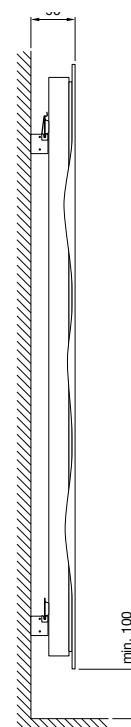

Zehnder Splash

SPZE-120-075/GF	1230	750	white	750	£3,369	£4,211.25

- Can be positioned horizontally, or vertically
- Projection from the wall: 90mm
- Made from durable Corian
- Controlled via radio frequency programmer
- Electric operation providing fast heat response time