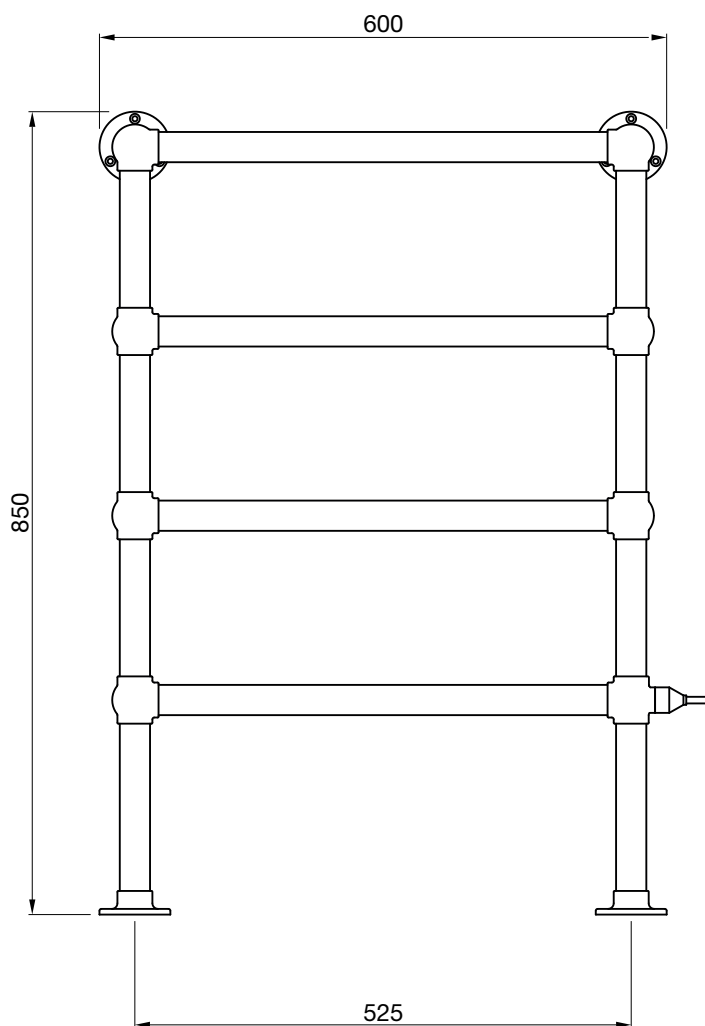

Zehnder Osbourne Electric

In stock items highlighted in bold below	Height mm	Width mm	Finish	Simple immersion heater Class I IPX4 Zone 1 Bath, Zone 2 Shower Electric rating (Watts)	RRP (ex VAT)	RRP (inc 20% VAT)

Zehnder Osbourne Electric

OSBOE/F-085-060-CPEO	850	600	chrome	150	£1,458	£1,749.60
OSBOE/F-085-060-BNEO	850	600	bright nickel	150	£1,765	£2,118.00
OSBOE/F-085-060-AGEO	850	600	antique gold	150	£2,502	£3,002.40
OSBOE/F-085-060-DGEO	850	600	dark gold	150	£2,502	£3,002.40
OSBOE/F-085-060-PBEO	850	600	polished brass	150	£2,377	£2,852.40
OSBOE/F-085-060-ABEO	850	600	antique brass	150	£2,377	£2,852.40
OSBOE/F-085-060-BZEO	850	600	antique bronze	150	£2,377	£2,852.40
OSBOE/F-085-060-ACEO	850	600	antique copper	150	£2,377	£2,852.40
OSBOE/F-085-060-PCEO	850	600	polished copper	150	£2,377	£2,852.40
OSBOE/F-085-060-BCEO	850	600	brushed copper	150	£2,377	£2,852.40

Tube: Horizontal Ø31.8mm
Tube: Vertical Ø31.8mm
All dimensions in mm