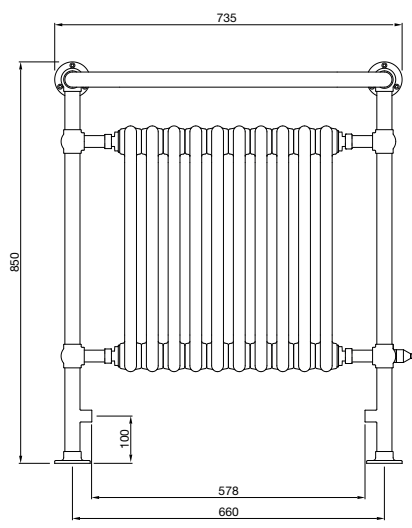

BALMM/F-085-074