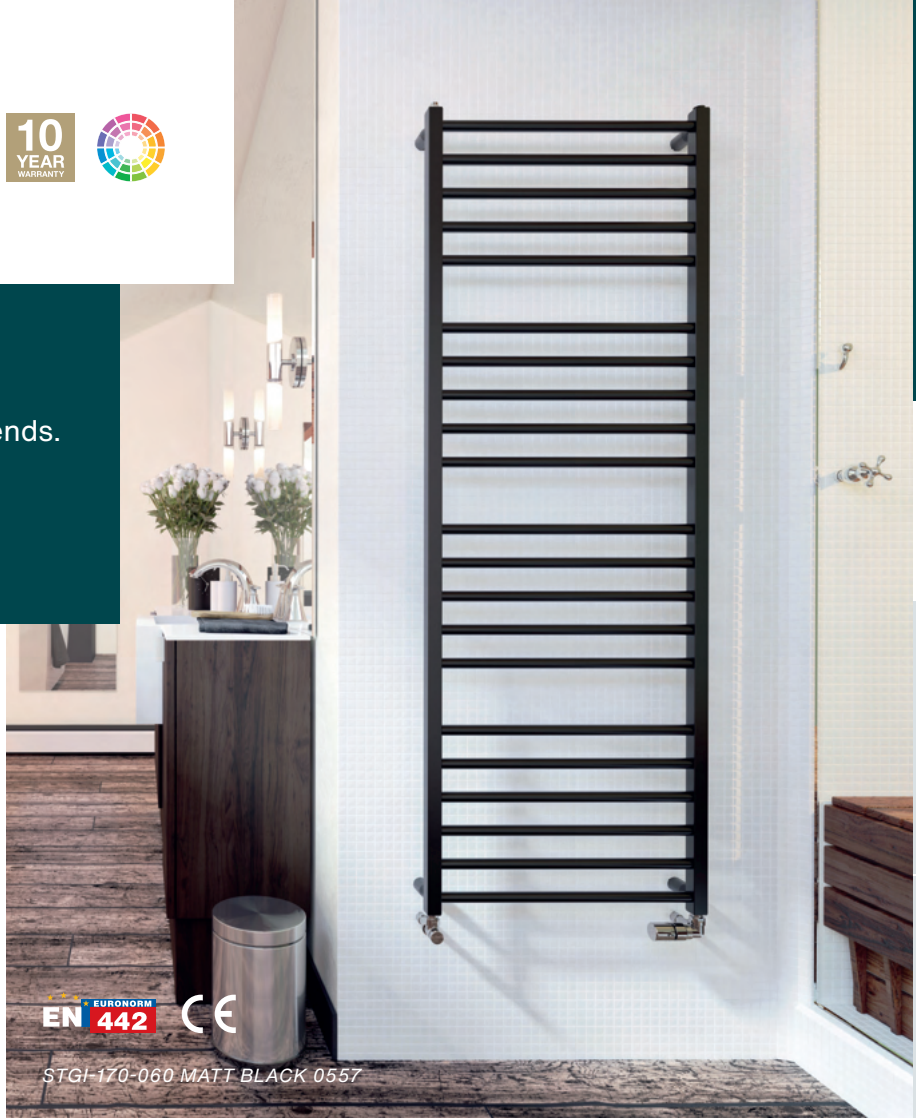

3-5 WEEKS

3-5 DAYS

10 YEAR WARRANTY

Stocked items

The Stellar Spa is contemporary in design and its stainless steel finish suits the latest lifestyle trends. Ideal for wetrooms and suitable for dual energy installation for year-round comfort.

View in 3D. Scan here.

Zehnder recommends VALVE-SET-2-CR. information see page 186.

EN 442 CE

EN 442 CE

STGI-060-100 STAINLESS STEEL FINISH