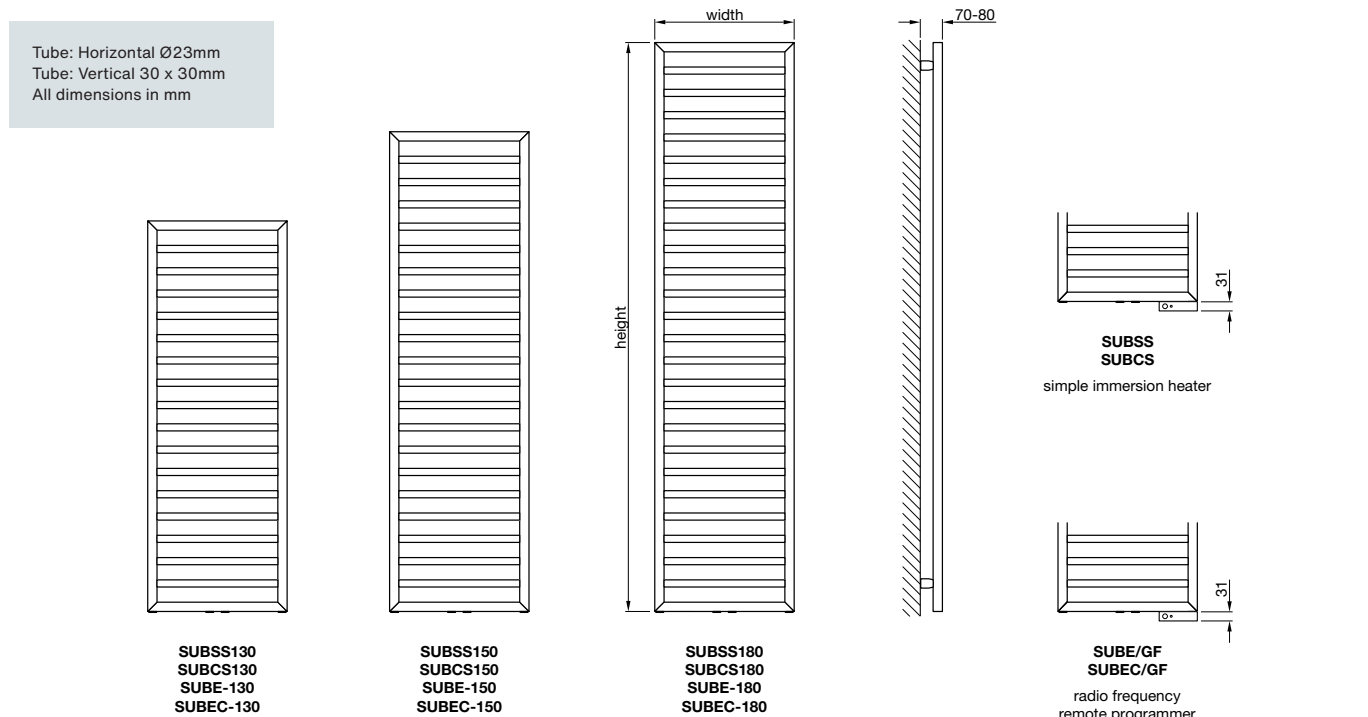

In stock items highlighted in bold below	Height mm	Width mm	Finish	Radio frequency remote programmer IP44 Zone 1 Bath, Zone 2 Shower, Class II Electric rating (Watts)	RRP (ex VAT)	RRP (inc 20% VAT)

Zehnder Subway Electric

SUBE-130-045/GF	1261	450	white*	500	£681	£817.20
SUBE-150-045/GF	1549	450	white*	600	£742	£890.40
SUBE-150-060/GF	1549	600	white*	750	£813	£975.60
SUBE-180-060/GF	1837	600	white*	900	£881	£1,057.20
SUBEC-130-045/GF	1261	450	chrome	300	£1,183	£1,419.60
SUBEC-150-045/GF	1549	450	chrome	300	£1,370	£1,644.00
SUBEC-150-060/GF	1549	600	chrome	500	£1,505	£1,806.00
SUBEC-180-060/GF	1837	600	chrome	600	£1,637	£1,964.40

*Traffic White (RAL 9016)

Colour finish: Colours from the World of Colours chart are priced at: Traffic White (RAL 9016) + 25%.
Colour finish and non-stock products delivery: 3-5 weeks.

Accessories		RRP (ex VAT)	RRP (inc 20% VAT)
Optional wall brackets: Increases space behind rail by 20mm			
954111	Zehnder Subway SUBE extended bracket kit. *Pure White finish.	£62	£74.40
954118	Zehnder Subway SUBEC extended bracket kit. Chrome finish.	£62	£74.40
954119	Zehnder Subway SUBE extended bracket kit. Colour finish.	£62	£74.40