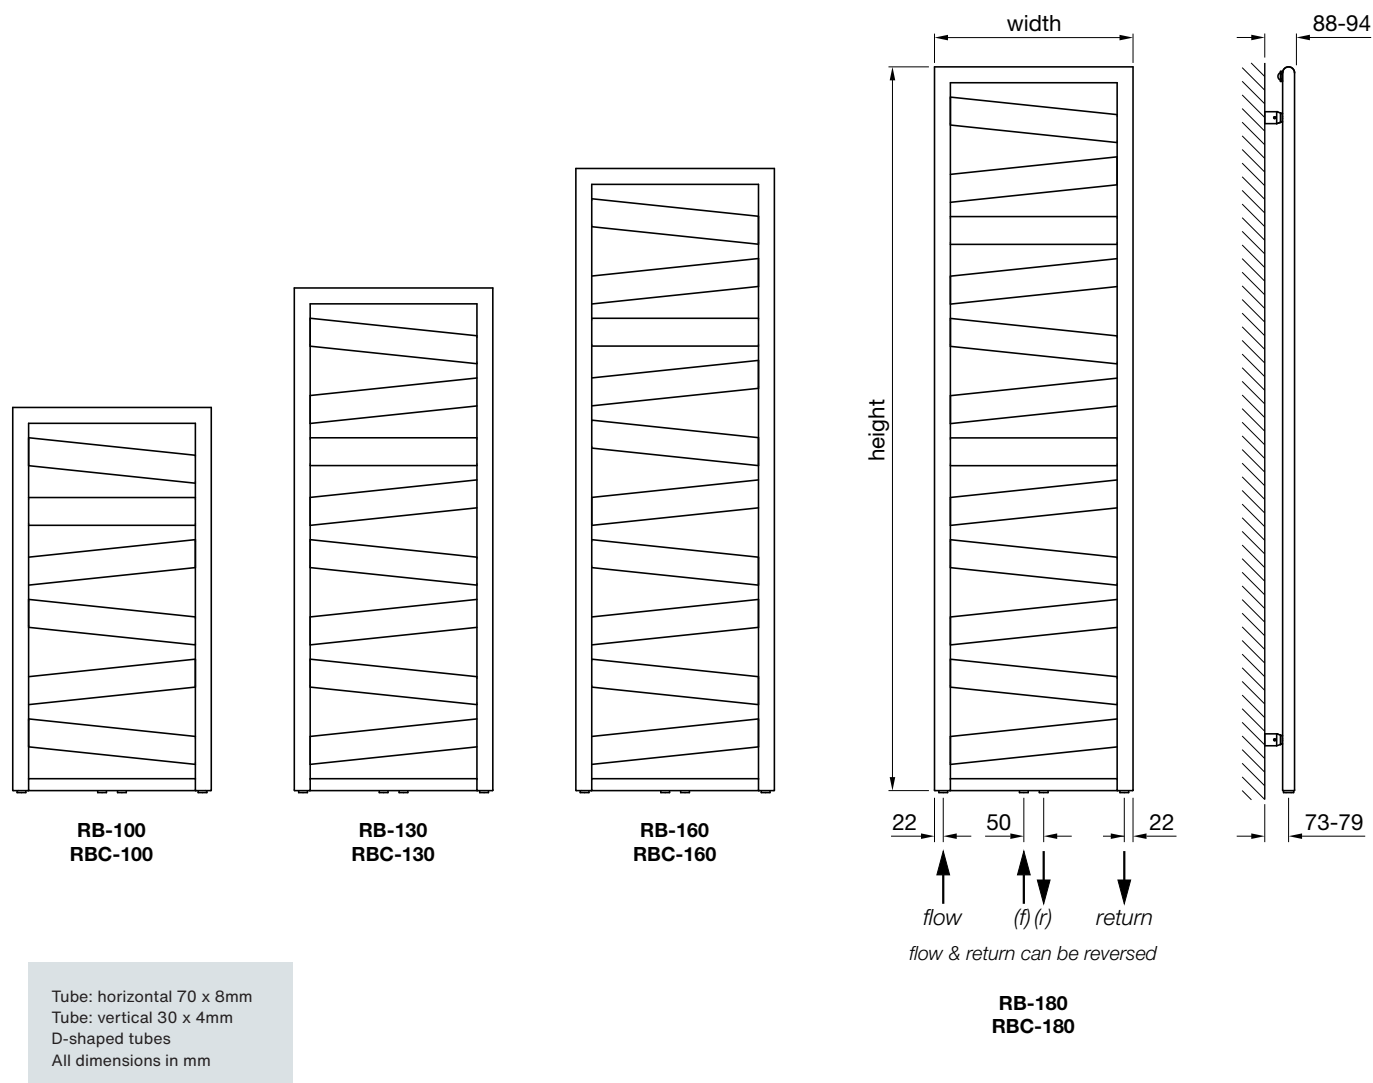

Zehnder Ribbon

In stock items highlighted in bold below	Height mm	Width mm	Finish	Output $\Delta T=50^{\circ}\text{C}$ Watts/btu All outputs certified to EN 442	Dual Energy Immersion Rating in Watts	RRP (ex VAT)	RRP (inc 20% VAT)
RB-100-050	965	500	white*	398/1358	250	£312	£374.40
RB-130-050	1266	500	white*	509/1737	300	£374	£448.80
RB-160-050	1567	500	white*	621/2119	400	£437	£524.40
RB-180-050	1823	500	white*	723/2467	500	£497	£596.40
RB-100-050-0557	965	500	matt black	398/1358	250	£390	£468.00
RB-130-050-0557	1266	500	matt black	509/1737	300	£468	£561.60
RB-160-050-0557	1567	500	matt black	621/2119	400	£546	£655.20
RB-180-050-0557	1823	500	matt black	723/2467	500	£621	£745.20
RBC-100-050	965	500	chrome	261/891	150	£749	£898.80
RBC-130-050	1266	500	chrome	327/1116	200	£910	£1,092.00
RBC-160-050	1567	500	chrome	393/1341	250	£1,061	£1,273.20
RBC-180-050	1823	500	chrome	461/1573	300	£1,210	£1,452.00

*Traffic White (RAL 9016)

Dual energy: Self fit (additional cost to central heating model prices). For more information please scan the QR code.

Colour finish: Colours from the World of Colours chart are priced at: Traffic White (RAL 9016) + 25%.
Colour finish and non-stock products delivery: 3-5 weeks.