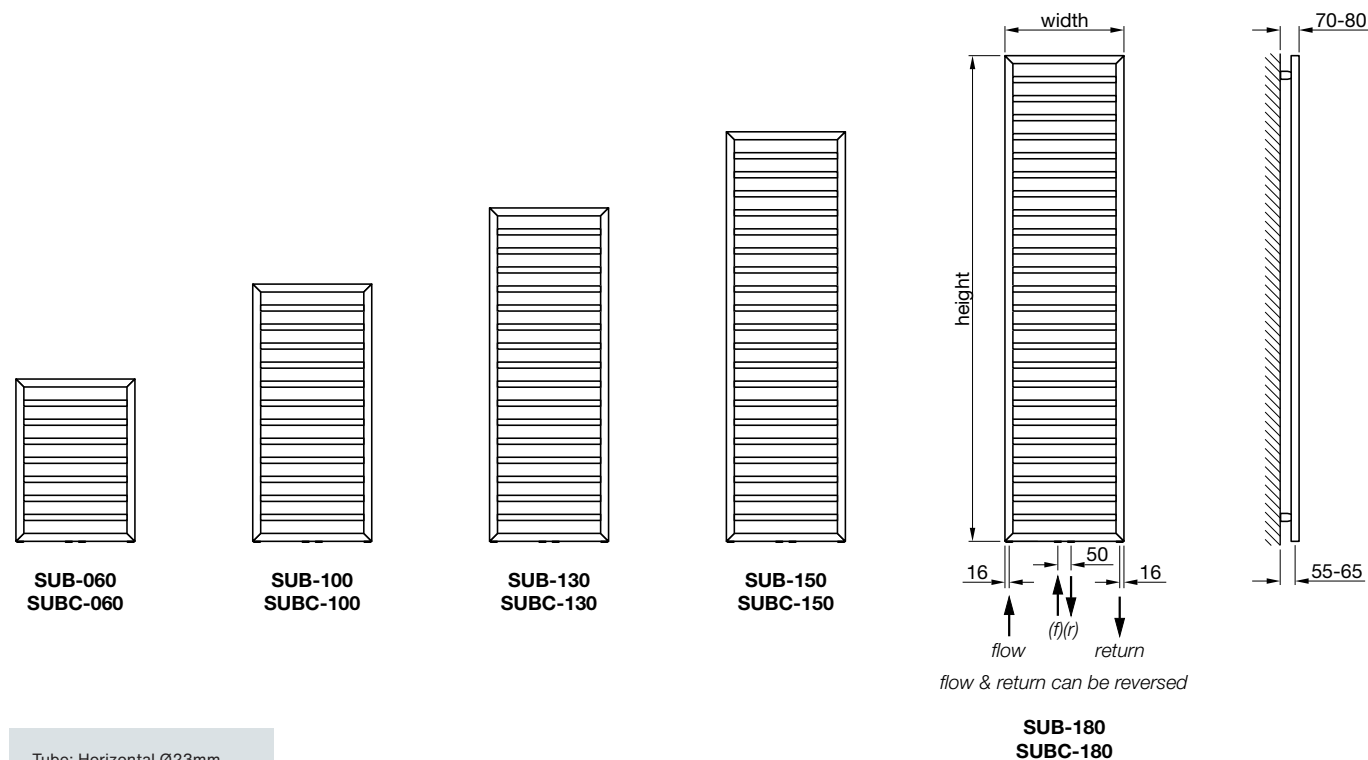

*Traffic White (RAL 9016)

Dual energy: Self fit (additional cost to central heating model prices). For more information please scan the QR code.

Colour finish: Colours from the World of Colours chart are priced at: Traffic White (RAL 9016) + 25%.
Colour finish and non-stock products delivery: 3-5 weeks.

Accessories		RRP (ex VAT)	RRP (inc 20% VAT)
Optional wall brackets: Increases space behind rail by 20mm			
952111	Zehnder Subway SUB extended bracket kit. White* finish.	£62	£74.40
952118	Zehnder Subway SUBC extended bracket kit. Chrome finish.	£62	£74.40
952119	Zehnder Subway SUB extended bracket kit. Colour finish.	£62	£74.40

Tube: Horizontal $\text{Ø}23\text{mm}$
Tube: Vertical 30 x 30mm
All dimensions in mm