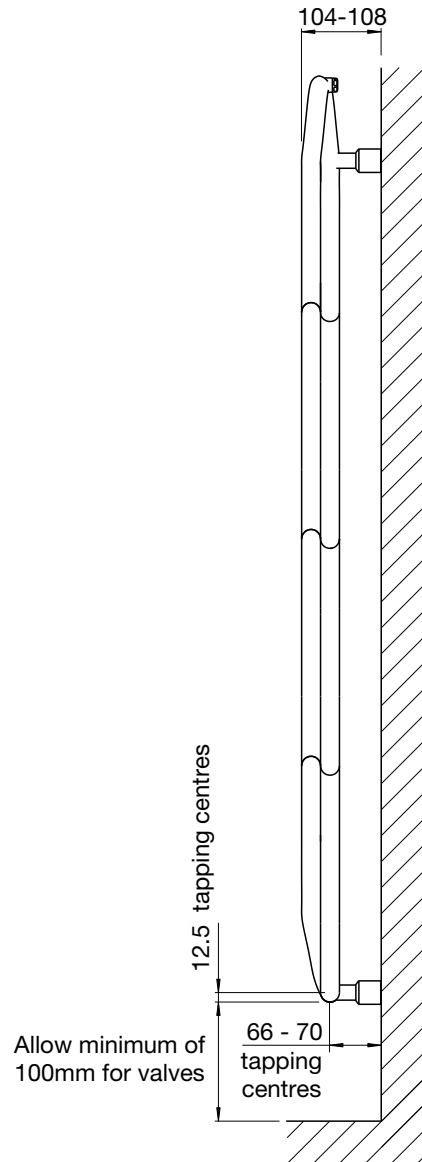

Zehnder Archibald

In stock items highlighted in bold below	Height mm	Width mm	Finish	Output $\Delta T=50^{\circ}\text{C}$ Watts/btu All outputs certified to EN 442	RRP (ex VAT)	RRP (inc 20% VAT)
Zehnder Archibald						
ABZ-120-50	1230	525	white*	336/1146	£682	£818.40
ABZC-120-50	1230	525	chrome	233/795	£933	£1,119.60

*Traffic White (RAL 9016)

Colour finish: Colours from the World of Colours chart are priced at: Traffic White (RAL 9016) + 25%.
Colour finish and non-stock products delivery: 3-5 weeks.

For pipes from wall or the floor we recommend VALVE-SET-27 see page 187.

All dimensions in mm