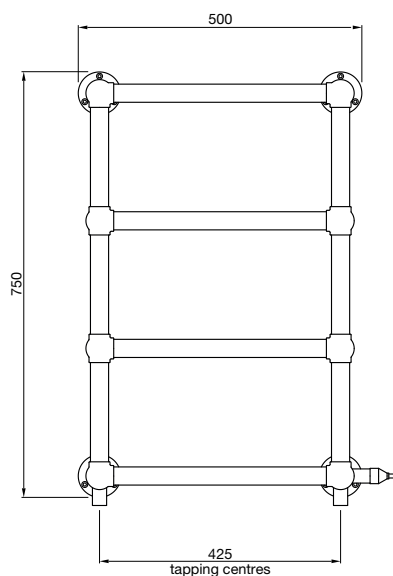

BUCK-075-050

BUCKM/F-075-050

Tube: Horizontal $\text{Ø}31.8\text{mm}$
 Tube: Vertical $\text{Ø}31.8\text{mm}$
 All dimensions in mm

The timeless style of this compact, ball jointed towel rail complements both modern and traditional bathrooms. Made from chromed brass the Buckingham can be used on both central heating and hot water systems. It is also available to order in a range of fabulous finishes including bright nickel, polished brass and antique bronze. See page 199 for details.