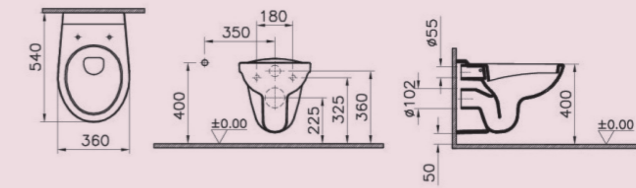

6855L003-0353 Arkitekt wall-hung WC
115-003-001 Arkitekt toilet seat
84-003-019 Arkitekt toilet seat, soft-closing

See page 16 for wall-hung frames and flush plates