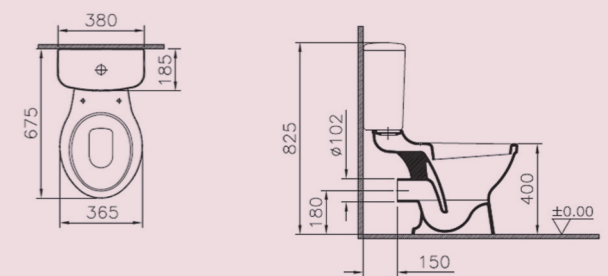

- 5111L003-0075 Milton close-coupled WC pan
- 6656S003-5336 Milton close-coupled cistern (including fittings)
- 23-003-001 Milton toilet seat