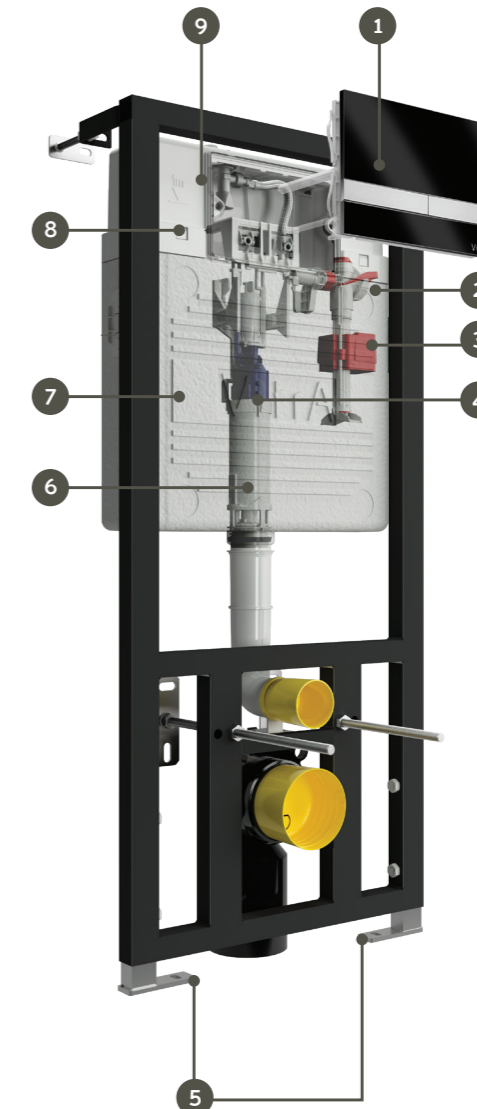

6902L003-0155 Arkitekt urinal separator

FRAMES & FLUSH PLATES

Regular height	18
Reduced height	18
Twin cistern	19
Cistern for back-to-wall WC pans	19
Flush plates	20

SPECIFIC DESIGN FEATURES

Concealed behind a solid or stud wall, Vitra's frame systems are crucial to any modern bathroom, supporting and holding wall-hung WCs firmly in place. Vitra's frames

provide the freedom to create a stunning room without the need for expensive structural building work.

9 INTERMEDIARY HOSE

The intermediary hose that connects to the water piping inside the cistern can isolate the water flow during service-oriented interventions and enables easy replacement of parts.

1 FLUSH PLATE

The flush plate operates the cistern. It enables easy operation of the wall-hung frame and covers internal parts that remain in the wall.

8 PANEL GAP

The panel gap on the body is designed to provide optimum opening space for the maintenance of the filling or flushing units and enabling easy access to the cistern. The size of this gap is very important for servicing purposes.

2 BODY

The filling and flushing valves are located in this part of the cistern. Produced from polyethylene (HDPE) raw materials, it offers more safety with its flexibility and resilience.

7 BODY STYROFOAM