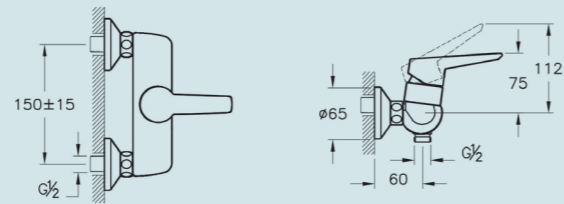

A42445 Solid S wall-mounted shower mixer
Recommended min pressure: 0.5 bar