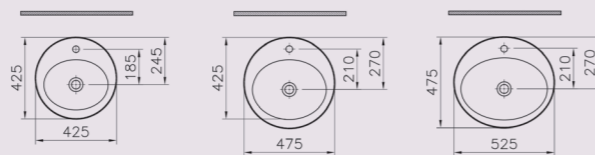

CORNER

6093L003-1252 Arkitekt corner basin, 40cm, 1TH
6093L003-1552 Arkitekt corner basin, 40cm, 2TH

COUNTERTOP

5466B003-0001 S20 countertop basin, round, 45cm
5467B003-0001 S20 countertop basin, round, 50cm
5468B003-0001 S20 countertop basin, round, 55cm