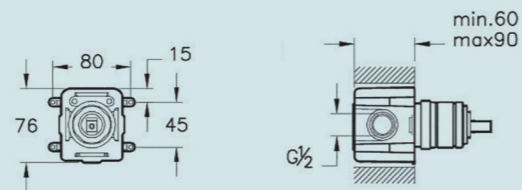

A42213 Solid S minibox, 1-way, concealed part for A42447
Recommended min pressure: 1.0 bar