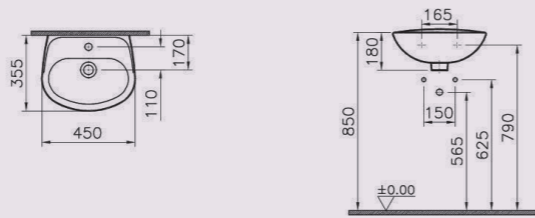

CORNER

6093L003-1252 Arkitekt corner basin, 40cm, 1TH
6093L003-1552 Arkitekt corner basin, 40cm, 2TH

COUNTERTOP

UNDERCOUNTER

SEMI-RECESSED

BELFAST SINK

CLEANER SINK