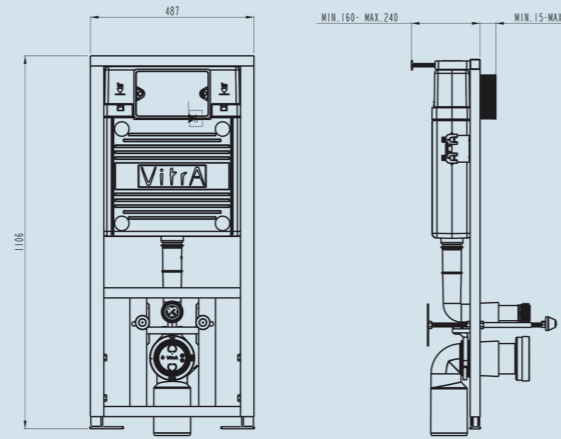

REGULAR HEIGHT

742-4800-01 3/6 litre, wall-hung frame – front-operated floor fixation