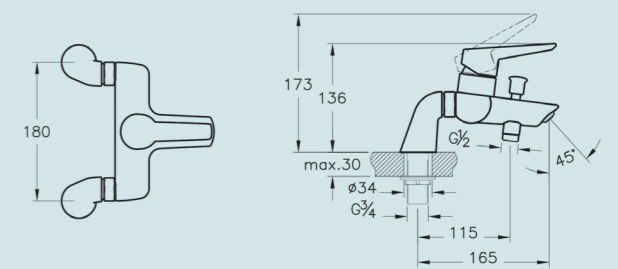

A42498 Solid S deck-mounted bath/shower mixer, with handshower, 2TH
Recommended min pressure: 0.5 bar