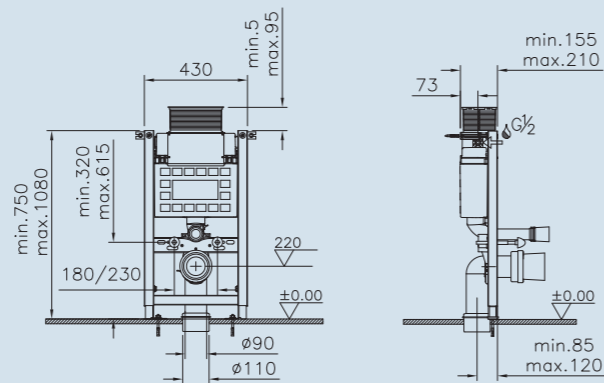

REGULAR HEIGHT

REDUCED HEIGHT

TWIN CISTERN

CISTERN FOR BACK-TO-WALL WC PANS

760-1720-01 3/6 litre, low-height, concealed cistern for back-to-wall WC

See page 20 for wall-hung pans and flush plates