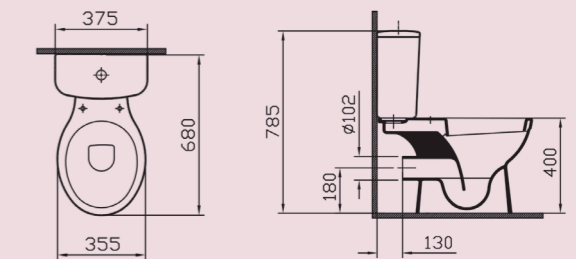

CLOSE-COUPLED