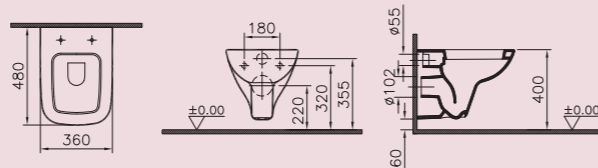

WALL-HUNG

5505L003-0101 S20 wall-hung WC pan short-projection, 48cm
 77-003-001 S20 toilet seat
 77-003-009 S20 toilet seat, soft-closing

See page 16 for wall-hung frames and flush plates

5507L003-0101 S20 wall-hung WC pan, 52cm
 77-003-001 S20 toilet seat
 77-003-009 S20 toilet seat, soft-closing