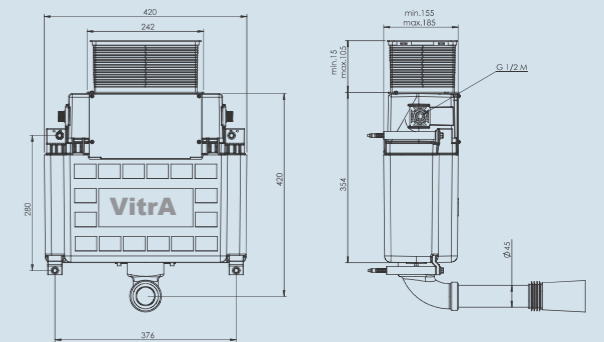

REDUCED HEIGHT

760-5805-01 3/6 litre, reduced height wall-hung frame

TWIN CISTERN

742-5850-01 3/6 litre, wall-hung frame – front-operated twin cisterns and floor fixation

CISTERN FOR BACK-TO-WALL WC PANS

760-1720-01 3/6 litre, low-height, concealed cistern for back-to-wall WC