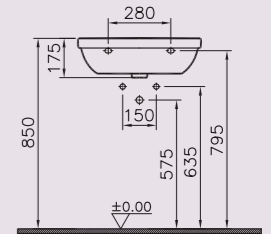

5751L003-0999 Milton washbasin, 55cm, 1TH
5751L003-0885 Milton washbasin, 55cm, 2TH
6408L003-0156 Pedestal