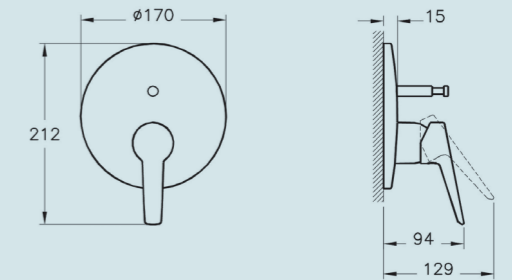

A42446 Solid S built-in bath/shower mixer, exposed part
(must be used in conjunction with Minibox A41949)
Recommended min pressure: 0.5 bar