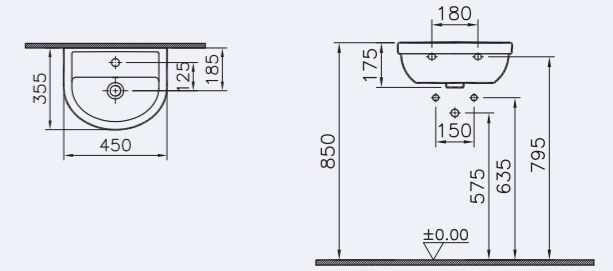

WASHBASIN

5750L003-0999 Milton washbasin, 45cm, 1TH
5750L003-0885 Milton washbasin, 45cm, 2TH
6408L003-0156 Pedestal