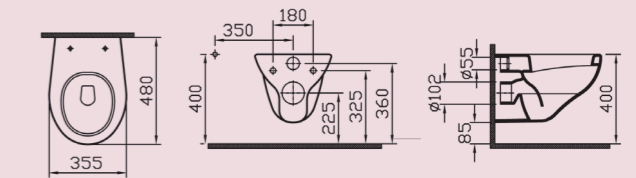

6105L003-0075 Arkitekt wall-hung WC pan, short-projection
25-003-001 Arkitekt Duraplast toilet seat

See page 16 for wall-hung frames and flush plates