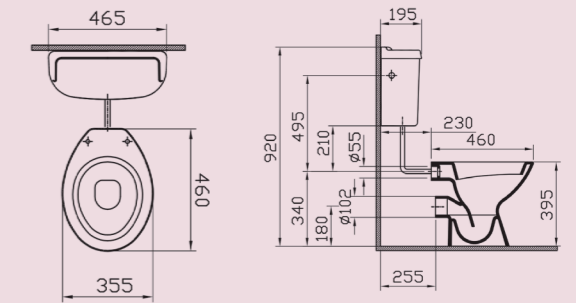

LOW-LEVEL

- 6858L003-0891 Arkitekt low-level WC pan, horizontal outlet
- 6415L003-0421 Arkitekt low-level cistern, SISO
- ISIS6IA-LLCP Arkitekt low-level cistern fittings, SISO
- 115-003-001 Arkitekt toilet seat