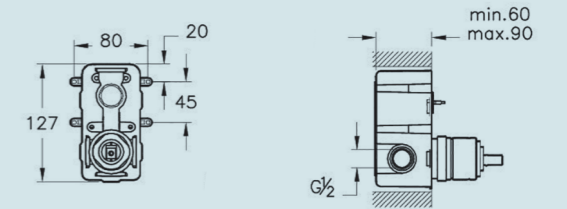

A41949 Solid S minibox, 2-way, concealed part for A42446
Recommended min pressure: 1.0 bar