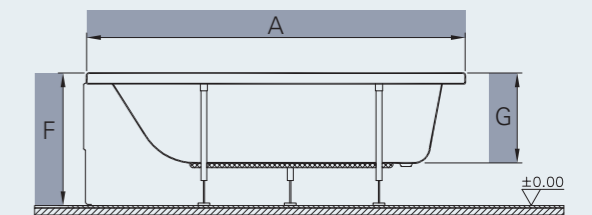

BATHTUBS

Optima

23

OPTIMA

- 50800001000 Standard bath, 150x70cm, 0TH
- 50810001000 Standard bath, 160x70cm, 0TH
- 50820001000 Standard bath, 170x70cm, 0TH
- 51500006000 Front panel, 150cm
- 51490006000 Front panel, 160cm
- 51480006000 Front panel, 170cm
- 51630006000 End panel, 70cm
- 59990038000 Leg set