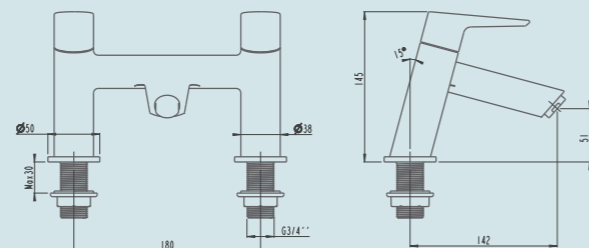

A42443 Solid S bidet mixer with pop-up waste
Recommended min pressure: 0.5 bar

A42417 Solid S deck-mounted bath/shower mixer, with handshower, 2TH
Recommended min pressure: 0.5 bar

UA42001EXP Thermostatic shower mixer
Recommended min. pressure: 0.3 bar