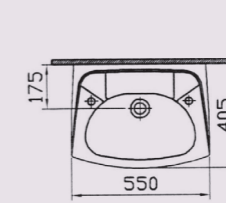

WASHBASIN

6142L003-0022 Arkitekt washbasin, 55cm, 2TH
6941L003-0156 Pedestal