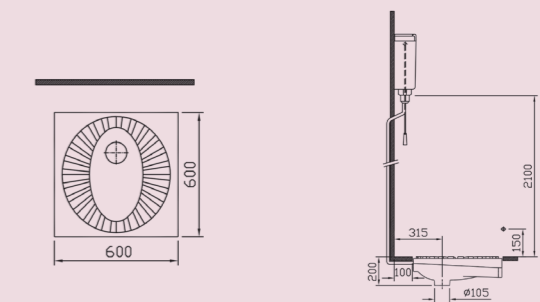

SQUATTING PAN

6814L003-0054 Arkitekt squatting pan