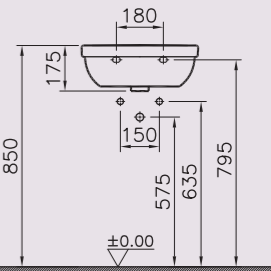

5750L003-0999 Milton washbasin, 45cm, 1TH
5750L003-0885 Milton washbasin, 45cm, 2TH
6408L003-0156 Pedestal