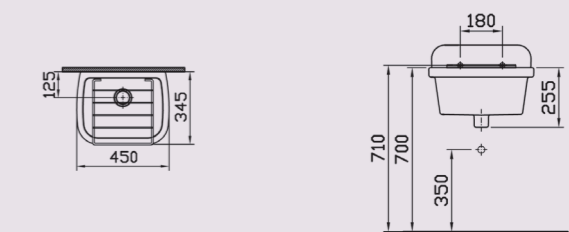

CLEANER SINK