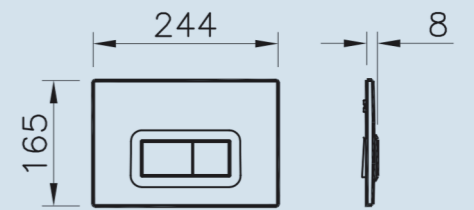

- 740-0600 Loop R control panel - Gloss white
- 740-0611 Loop R control panel - Matt black
- 740-0680 Loop R control panel - Chrome plated
- 740-0685 Loop R control panel - Matt chrome plated
- 740-0686 Loop R control panel - Anti-fingerprint