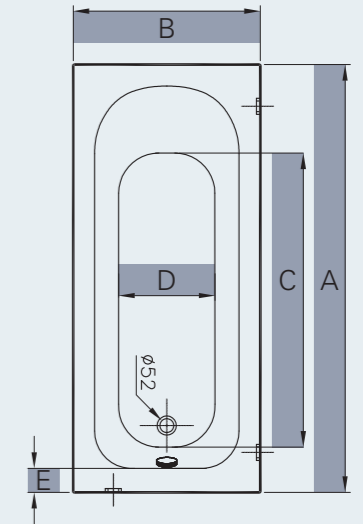

BATHTUBS

Optima

23

OPTIMA

- 50800001000 Standard bath, 150x70cm, 0TH
- 50810001000 Standard bath, 160x70cm, 0TH
- 50820001000 Standard bath, 170x70cm, 0TH
- 51500006000 Front panel, 150cm
- 51490006000 Front panel, 160cm
- 51480006000 Front panel, 170cm
- 51630006000 End panel, 70cm
- 59990038000 Leg set

SIZE	TECHNICAL MEASUREMENTS IN MM						
	A	B	C	D	E	F	G
150cm	1500	700	1000	360	90	560	380
160cm	1600	700	1100	360	90	560	380
170cm	1700	700	1200	360	90	560	380

BRASSWARE

Brassware

25

A42440 Solid S basin mixer
Recommended min pressure: 0.5 bar