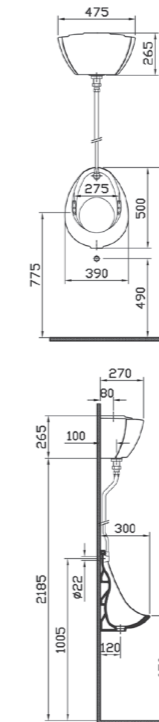

URINALS

Standard

15

STANDARD

6564L003-0198 Arkitekt urinal
6954L003-0135 Arkitekt urinal cistern