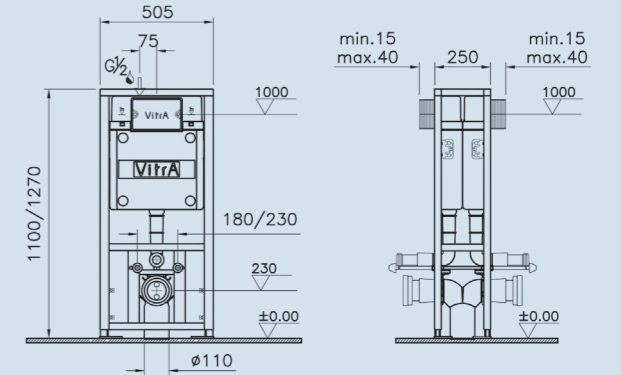

REDUCED HEIGHT

760-5805-01 3/6 litre, reduced height wall-hung frame

TWIN CISTERN

742-5850-01 3/6 litre, wall-hung frame – front-operated twin cisterns and floor fixation

CISTERN FOR BACK-TO-WALL WC PANS

760-1720-01 3/6 litre, low-height, concealed cistern for back-to-wall WC