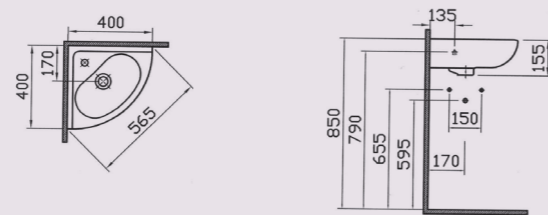

CORNER

6093L003-1252 Arkitekt corner basin, 40cm, 1TH
6093L003-1552 Arkitekt corner basin, 40cm, 2TH

COUNTERTOP

5466B003-0001 S20 countertop basin, round, 45cm
5467B003-0001 S20 countertop basin, round, 50cm
5468B003-0001 S20 countertop basin, round, 55cm