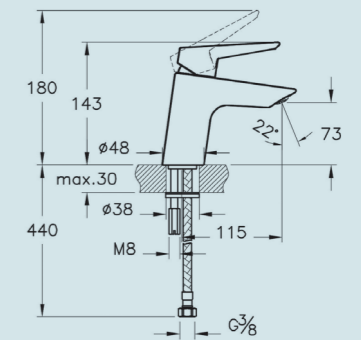

SIZE	TECHNICAL MEASUREMENTS IN MM						
	A	B	C	D	E	F	G
150cm	1500	700	1000	360	90	560	380
160cm	1600	700	1100	360	90	560	380
170cm	1700	700	1200	360	90	560	380

BRASSWARE

Brassware

25

A42440 Solid S basin mixer
Recommended min pressure: 0.5 bar