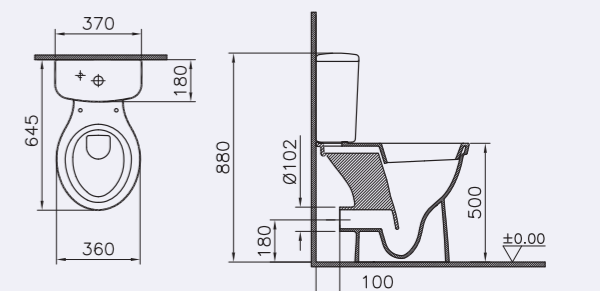

5837L003-0087 Milton comfort height close-coupled WC pan
6656S003-5336 Milton close-coupled cistern (including fittings)
23-003-001 Milton toilet seat