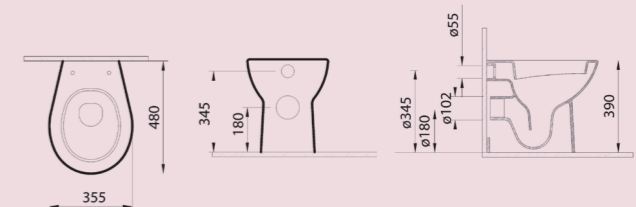

BACK-TO-WALL

6875L003-0075 Arkitekt back-to-wall WC pan
115-003-001 Arkitekt toilet seat
84-003-019 Arkitekt toilet seat, soft-closing

See page 16 for concealed cistern and flush plates