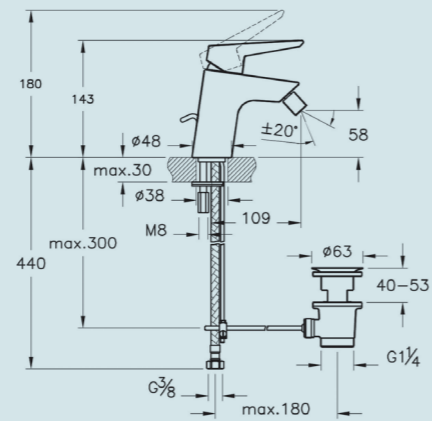

A42443 Solid S bidet mixer with pop-up waste
Recommended min pressure: 0.5 bar