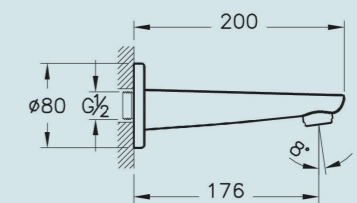

A40699 Solid S bath spout
Recommended min pressure: 0.4 bar