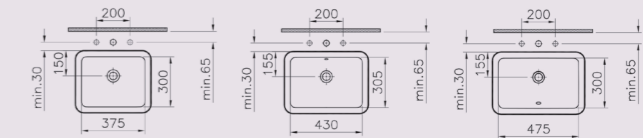

CORNER

6093L003-1252 Arkitekt corner basin, 40cm, 1TH
6093L003-1552 Arkitekt corner basin, 40cm, 2TH

COUNTERTOP

UNDERCOUNTER

SEMI-RECESSED

BELFAST SINK

CLEANER SINK