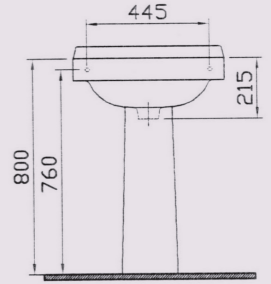

WASHBASIN

6142L003-0022 Arkitekt washbasin, 55cm, 2TH
6941L003-0156 Pedestal