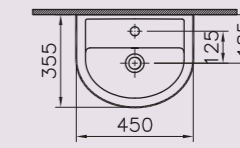

5750L003-0999 Milton washbasin, 45cm, 1TH
5750L003-0885 Milton washbasin, 45cm, 2TH
6408L003-0156 Pedestal