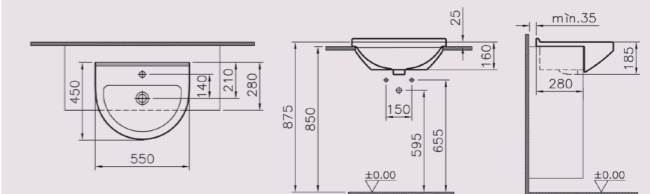

SEMI-RECESSED