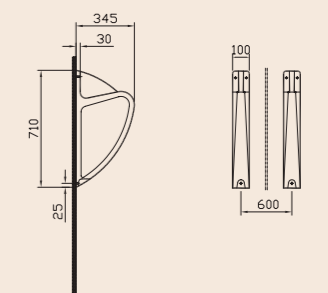

6902L003-0155 Arkitekt urinal separator

FRAMES & FLUSH PLATES

Regular height	18
Reduced height	18
Twin cistern	19
Cistern for back-to-wall WC pans	19
Flush plates	20

SPECIFIC DESIGN FEATURES

Concealed behind a solid or stud wall, Vitra's frame systems are crucial to any modern bathroom, supporting and holding wall-hung WCs firmly in place. Vitra's frames