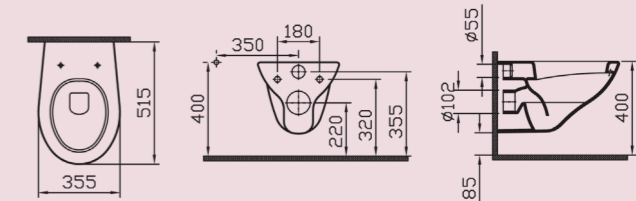

6107L003-0075 Arkitekt wall-hung WC
115-003-001 Arkitekt toilet seat
84-003-019 Arkitekt toilet seat, soft-closing

See page 16 for wall-hung frames and flush plates