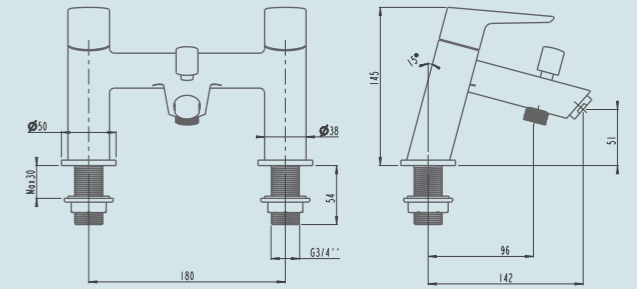

A42417 Solid S deck-mounted bath/shower mixer, with handshower, 2TH
Recommended min pressure: 0.5 bar