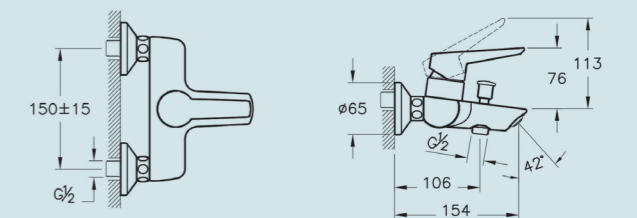

A42443 Solid S bidet mixer with pop-up waste
Recommended min pressure: 0.5 bar

A42417 Solid S deck-mounted bath/shower mixer, with handshower, 2TH
Recommended min pressure: 0.5 bar

UA42001EXP Thermostatic shower mixer
Recommended min. pressure: 0.3 bar