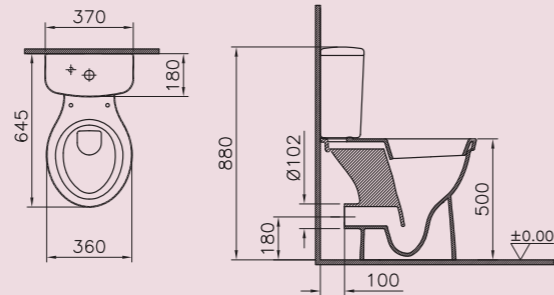

5837L003-0087 Milton comfort height close-coupled WC pan
6656S003-5336 Milton close-coupled cistern (including fittings)
23-003-001 Milton toilet seat