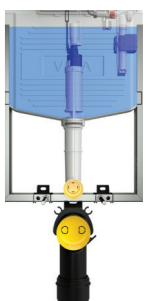

3 FILLING VALVE

The filling valve is the system that fills the cistern with water. The filling valve is checked in Vitra labs for "water-tightness" via accelerated life testing 200,000 times. The filters above the filling valve eliminate the risk of clogging, ensuring durability and a long lifetime. New Vitra filling systems ensure fast and silent filling.

5 METAL STAND

Metal feet enable the easy adjustment of height from the floor and provide fixing points.

4 OVERFLOW PIPE

When too much water enters the cistern, the overflow pipe in the flushing mechanisms channels the excess water into the WC pan, preventing the risk of flooding.

Image for illustration purpose only (regular frame)

REGULAR HEIGHT

742-5805-01 3/6 litre, wall-hung frame – front-operated floor and wall fixation

742-4800-01 3/6 litre, wall-hung frame – front-operated floor fixation