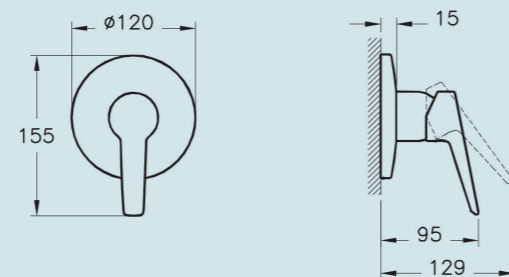

A42447 Solid S built-in shower mixer, exposed part
(must be used in conjunction with Minibox A42213)
Recommended min pressure: 1.0 bar