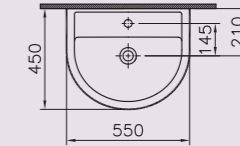

5751L003-0999 Milton washbasin, 55cm, 1TH
5751L003-0885 Milton washbasin, 55cm, 2TH
6408L003-0156 Pedestal