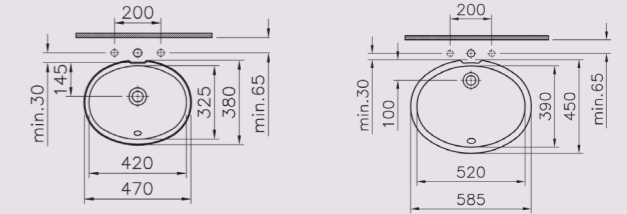

UNDERCOUNTER