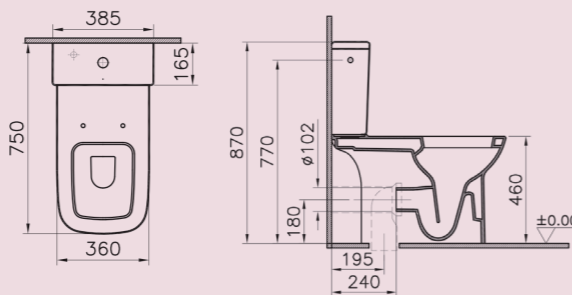

5293L003-0075 S20 close-coupled WC pan, accessible
5422S003-5325 S20 close-coupled cistern (including fittings)
77-003-001 S20 toilet seat
77-003-009 S20 toilet seat, soft closing