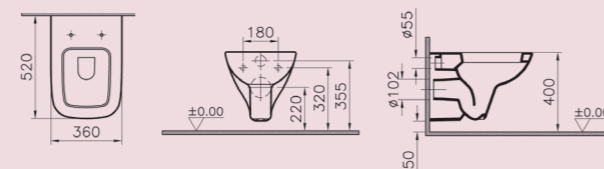

5837L003-0087 Milton comfort height close-coupled WC pan
6656S003-5336 Milton close-coupled cistern (including fittings)
23-003-001 Milton toilet seat

5293L003-0075 S20 close-coupled WC pan, accessible
5422S003-5325 S20 close-coupled cistern (including fittings)
77-003-001 S20 toilet seat
77-003-009 S20 toilet seat, soft closing

WALL-HUNG

5505L003-0101 S20 wall-hung WC pan short-projection, 48cm
77-003-001 S20 toilet seat
77-003-009 S20 toilet seat, soft-closing

See page 16 for wall-hung frames and flush plates

5507L003-0101 S20 wall-hung WC pan, 52cm
77-003-001 S20 toilet seat
77-003-009 S20 toilet seat, soft-closing

See page 16 for wall-hung frames and flush plates

6855L003-0353 Arkitekt wall-hung WC
115-003-001 Arkitekt toilet seat
84-003-019 Arkitekt toilet seat, soft-closing

See page 16 for wall-hung frames and flush plates

6107L003-0075 Arkitekt wall-hung WC
115-003-001 Arkitekt toilet seat
84-003-019 Arkitekt toilet seat, soft-closing

See page 16 for wall-hung frames and flush plates

6105L003-0075 Arkitekt wall-hung WC pan, short-projection
25-003-001 Arkitekt Duraplast toilet seat

See page 16 for wall-hung frames and flush plates

BACK-TO-WALL

6875L003-0075 Arkitekt back-to-wall WC pan
115-003-001 Arkitekt toilet seat
84-003-019 Arkitekt toilet seat, soft-closing

See page 16 for concealed cistern and flush plates

SQUATTING PAN

6814L003-0054 Arkitekt squatting pan