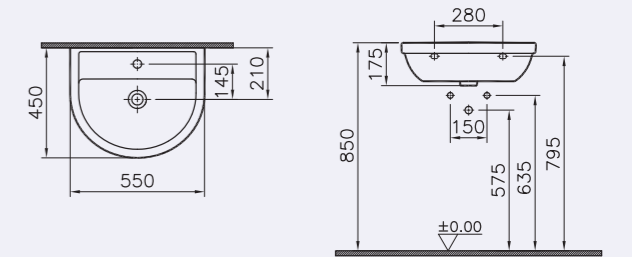

5751L003-0999 Milton washbasin, 55cm, 1TH
5751L003-0885 Milton washbasin, 55cm, 2TH
6408L003-0156 Pedestal