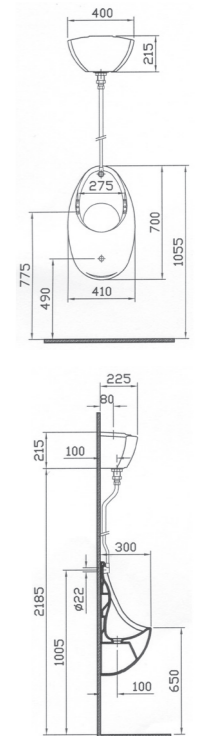

4319B003-0210 Arkitekt urinal with concealed trap
6954L003-0135 Arkitekt urinal cistern

URINAL FITTING PACK FOR 6564 AND 4319:

- **DSY9900** Arkitekt auto-syphon and petcock pack
- **UFS6500** Arkitekt concealed cistern fitting pack - including spreader, domed waste, urinal hangers
- **UFS6501** Arkitekt exposed cistern fitting pack - including chrome pipe, spreader, domed waste, urinal hangers

EXPOSED CISTERN FITTING PACK FOR 6564 AND 4319:

- **UFS6001** 1 urinal - including chrome sparge pipes, spreader, domed waste, urinal hangers
- **UFS6011** 2 urinals - including chrome sparge pipes, spreader, domed waste, urinal hangers
- **UFS6021** 3 urinals - including chrome sparge pipes, spreader, domed waste, urinal hangers
- **UFS6031** 4 urinals - including chrome sparge pipes, spreader, domed waste, urinal hangers
- **UFS6041** 5 urinals - including chrome sparge pipes, spreader, domed waste, urinal hangers