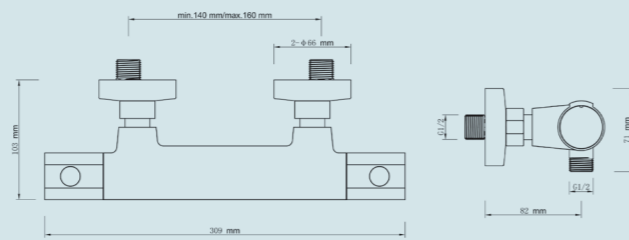

UA42001EXP Thermostatic shower mixer
Recommended min. pressure: 0.3 bar