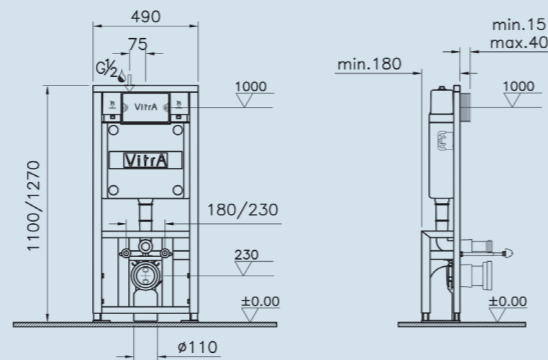

Image for illustration purpose only (regular frame)

REGULAR HEIGHT

742-5805-01 3/6 litre, wall-hung frame – front-operated floor and wall fixation

742-4800-01 3/6 litre, wall-hung frame – front-operated floor fixation