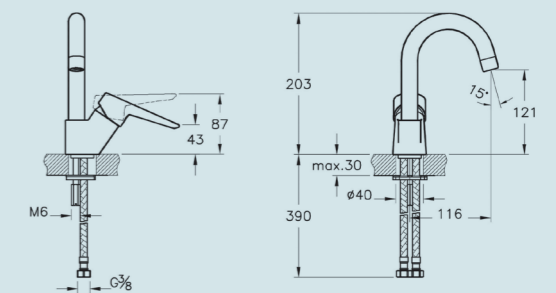

BRASSWARE

Brassware

25

A42440 Solid S basin mixer
Recommended min pressure: 0.5 bar

A42441 Solid S basin mixer with pop-up waste
Recommended min pressure: 0.5 bar