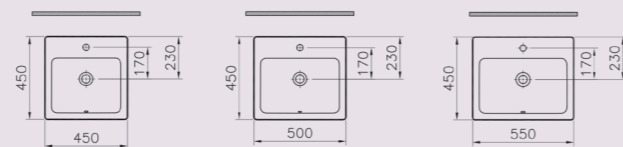

CORNER

6093L003-1252 Arkitekt corner basin, 40cm, 1TH
6093L003-1552 Arkitekt corner basin, 40cm, 2TH

COUNTERTOP

5466B003-0001 S20 countertop basin, round, 45cm
5467B003-0001 S20 countertop basin, round, 50cm
5468B003-0001 S20 countertop basin, round, 55cm