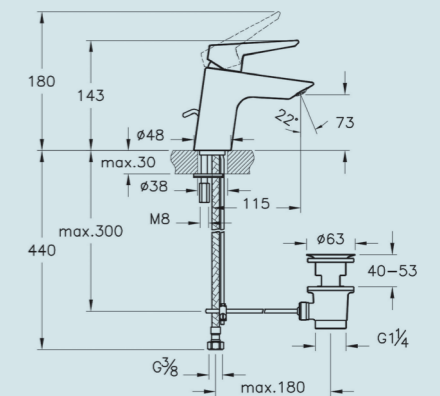

BRASSWARE

Brassware

25

A42440 Solid S basin mixer
Recommended min pressure: 0.5 bar

A42441 Solid S basin mixer with pop-up waste
Recommended min pressure: 0.5 bar