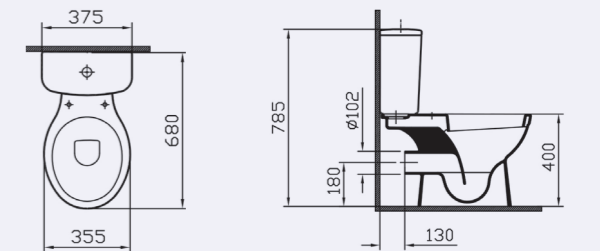

CLOSE-COUPLED WC

5111L003-0075 Milton close-coupled WC pan
6656S003-5336 Milton close-coupled cistern (including fittings)
23-003-001 Milton toilet seat