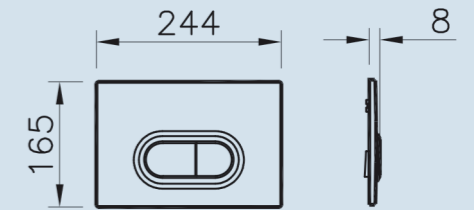

FLUSH PLATES

- 740-0500 Loop O control panel - Gloss white
- 740-0511 Loop O control panel - Matt black
- 740-0580 Loop O control panel - Chrome plated
- 740-0585 Loop O control panel - Matt chrome plated
- 740-0586 Loop O control panel - Anti-fingerprint
- 740-0940 Loop O metal control panel - Stainless steel