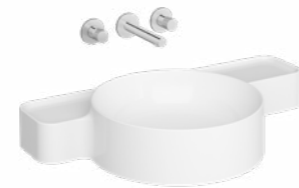

Washbasin without overflow hole, 0TH, 70cm
£426 - 7227B403-0016
H: 120mm W: 700mm P: 410mm
(Wall bracket and waste cover included, tap sold separately)