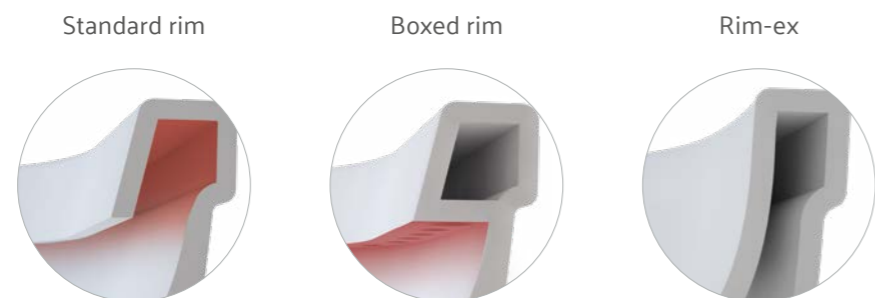

Rim-ex

Rim-ex harnesses the latest in toilet bowl design. With a rimless, smooth internal pan that eliminates anywhere for germs and dirt to accumulate, the toilet that stays cleaner for longer and actively resists dirt build up.

Tests prove Rim-ex is 95% more hygienic than standard toilet pans* and it is much easier to clean – as there are no ledges you have complete visibility of the bowl. The unique design of the pan incorporates a water diverter to direct the flush around the whole pan, which is easily removed for cleaning.

*Tests undertaken by the Akdeniz University, Turkey, show VitrA Rim-ex toilet pans are easier to clean and 95% more hygienic compared to standard toilet pans.