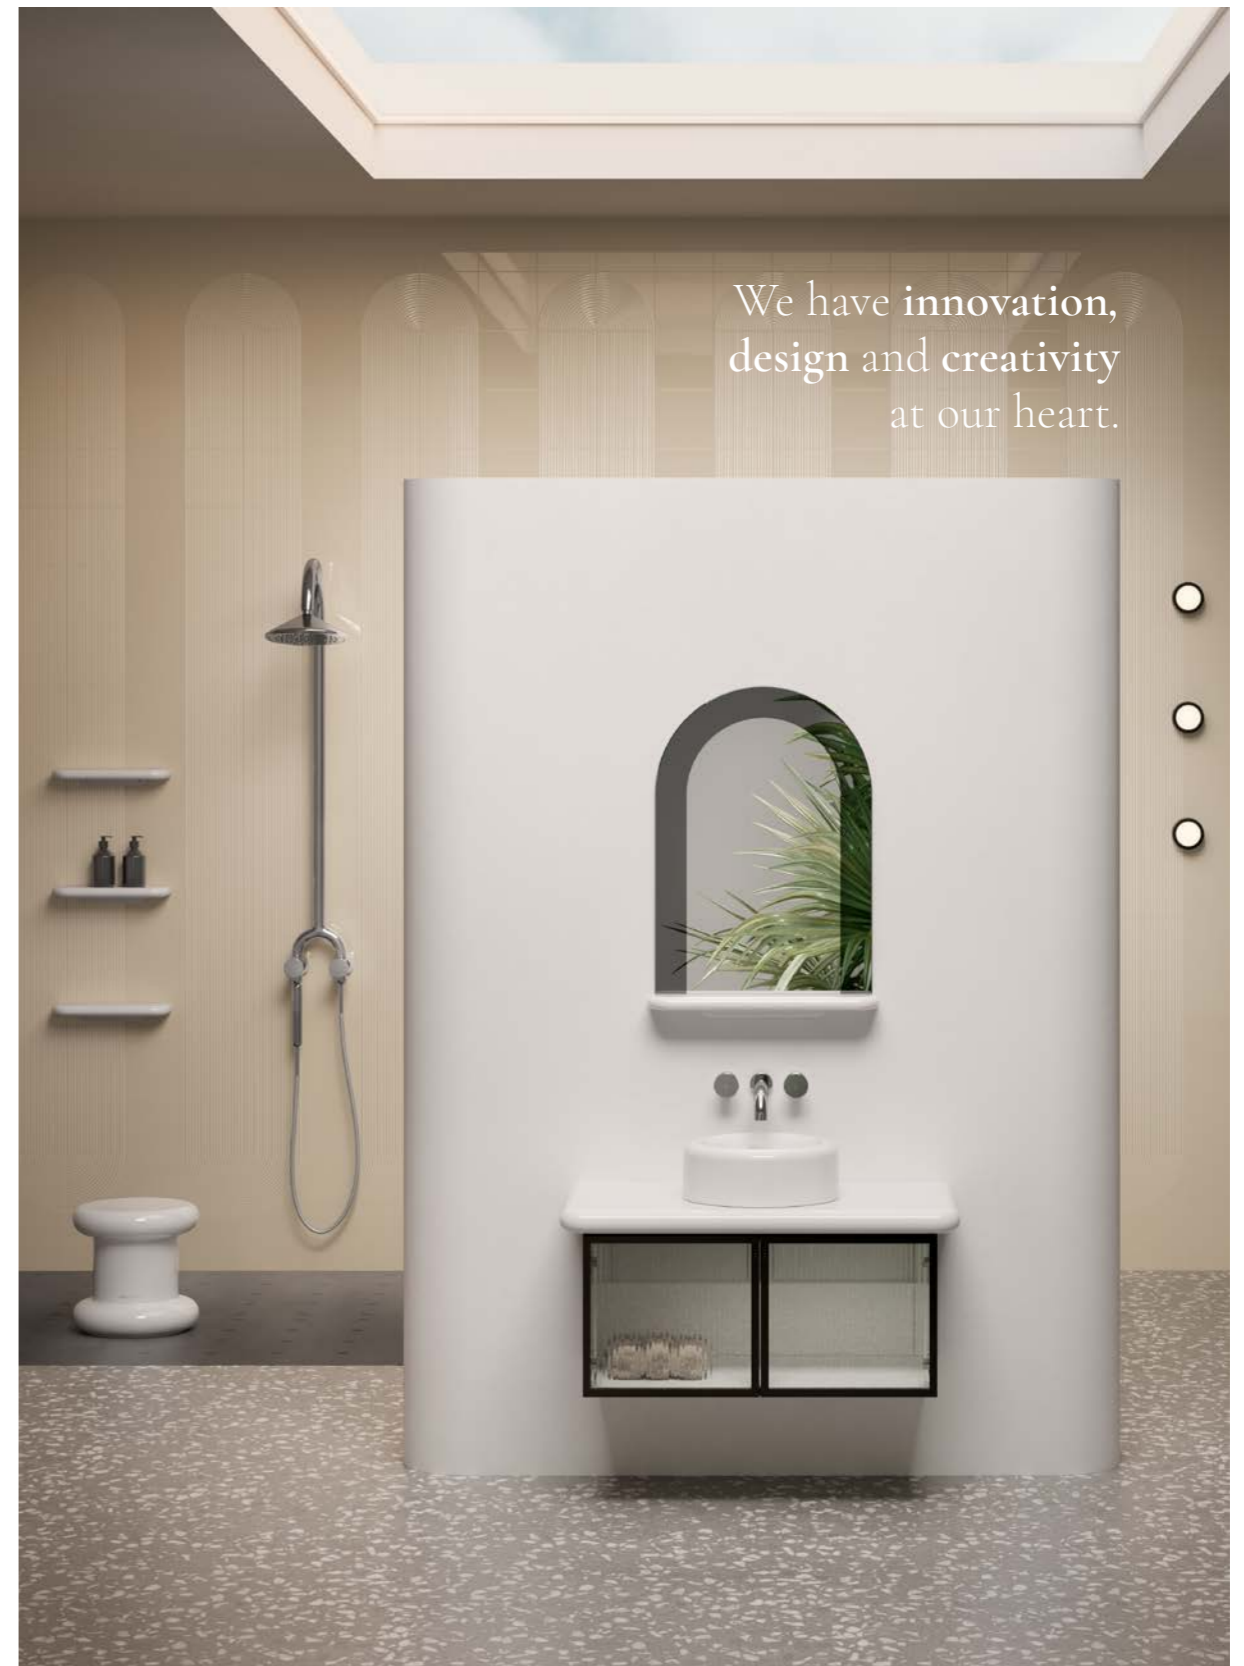

Welcome to our Designer Collection, created in collaboration with world- renowned, forward-thinking designers.

Showcasing the very best in bathroom design and utilising the latest technology, our exclusive designer ranges will elevate your bathroom experience to a whole new level. Check out our most recent range Liquid (page 12), designed in collaboration with Tom Dixon, the acclaimed British designer.

Innovation and creativity drives product development. We pioneer the latest technology in our smart-app flush plates (page 248), use inventive engineering for superior hygiene in the Rim-ex™ range (page 240), apply our VitrA Hygiene glaze as standard to all ceramic pieces (page 227) and draw on our 50-year heritage and expertise to develop unique finishes and manufacturing processes for outstanding quality.

But to be truly innovative means being responsible for future generations. We are committed to reducing the use of non-renewable resources, not only during manufacture, but also in product development to ensure power and water conservation for every VitrA product. We call it Blue Life (see page 257).

Ultimately, our mission is to elevate your everyday bathroom experience into something beautiful, relaxing and life-enriching. So, step inside these pages, we've got everything you need.

See back page for the full index.