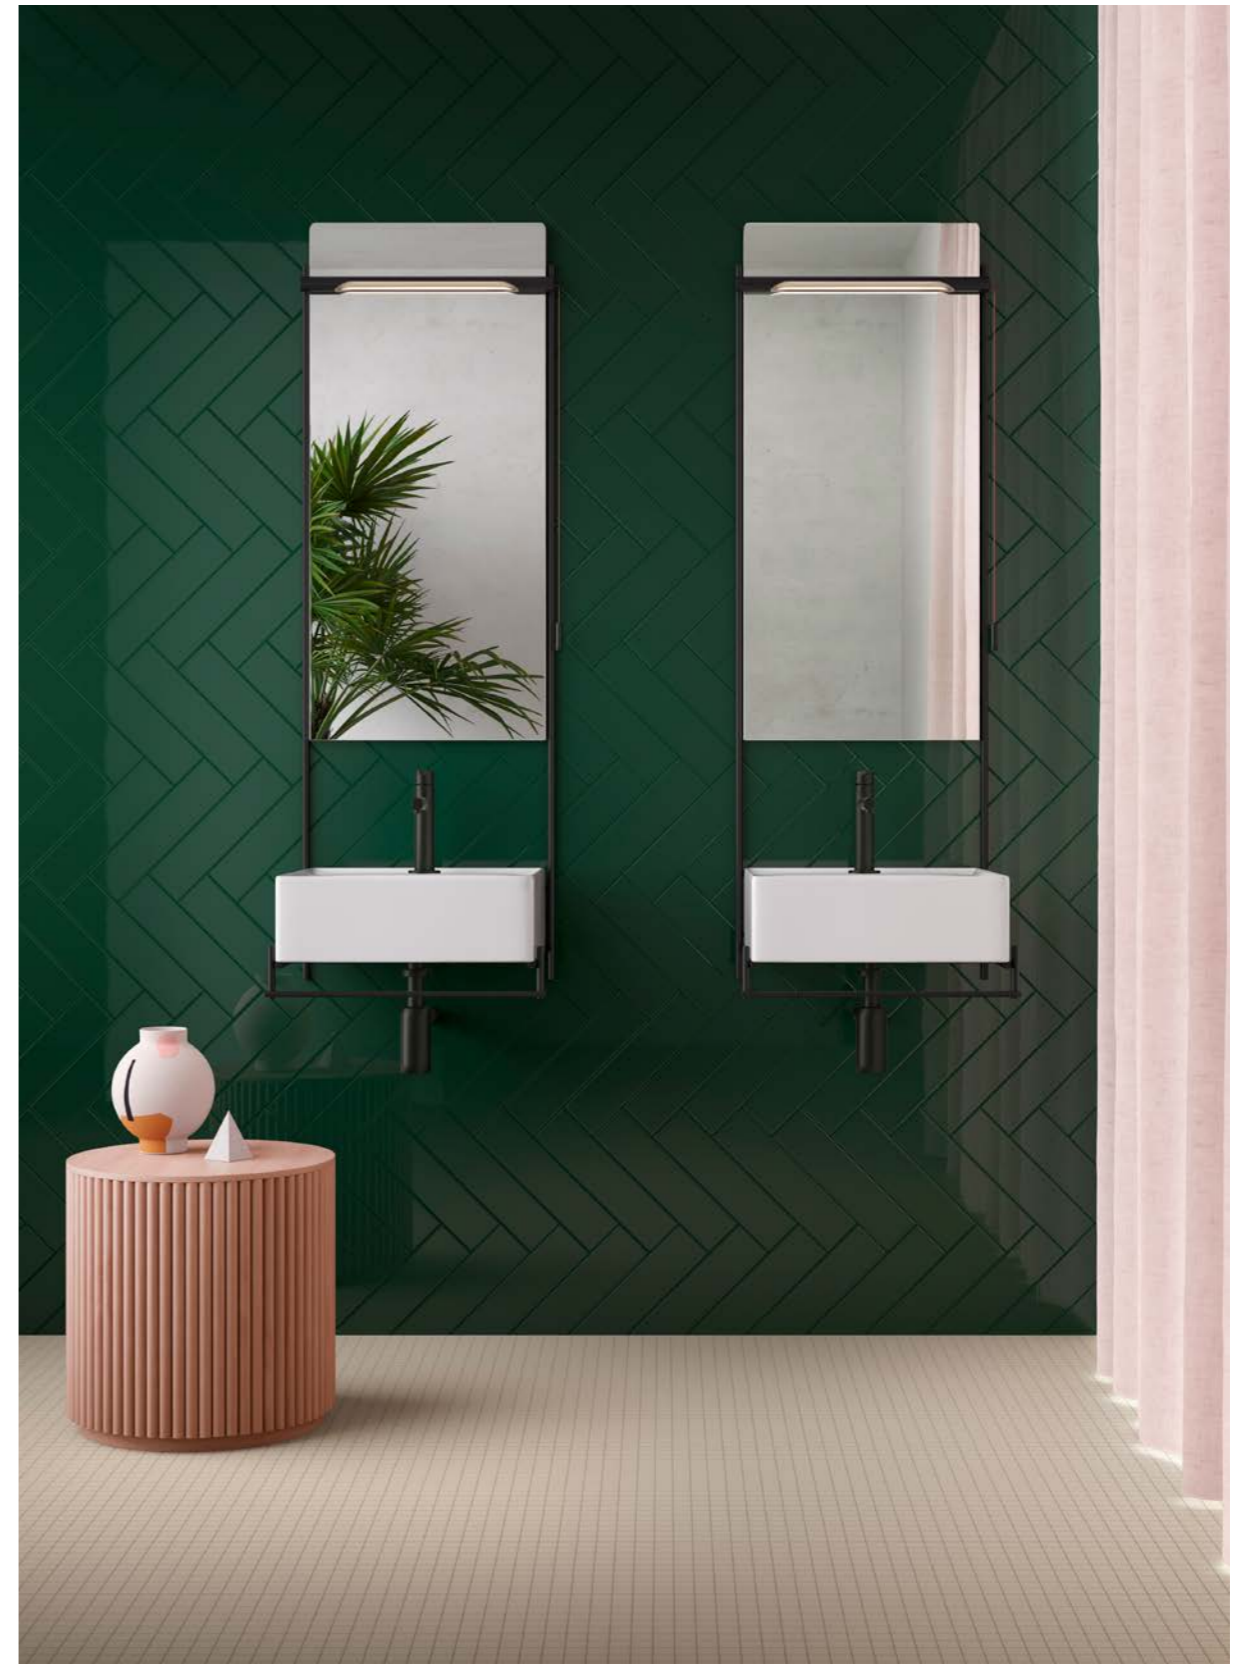

LHH = Left hand hinged RHH = Right hand hinged

Mirrors

Illuminated mirror, 40cm
£441 - 64103
H: 1380mm W: 460mm P: 35mm

Illuminated mirror, 60cm
£529 - 64104
H: 1380mm W: 630mm P: 35mm

Illuminated mirror, 80cm
£636 - 64105
H: 1385mm W: 835mm P: 35mm