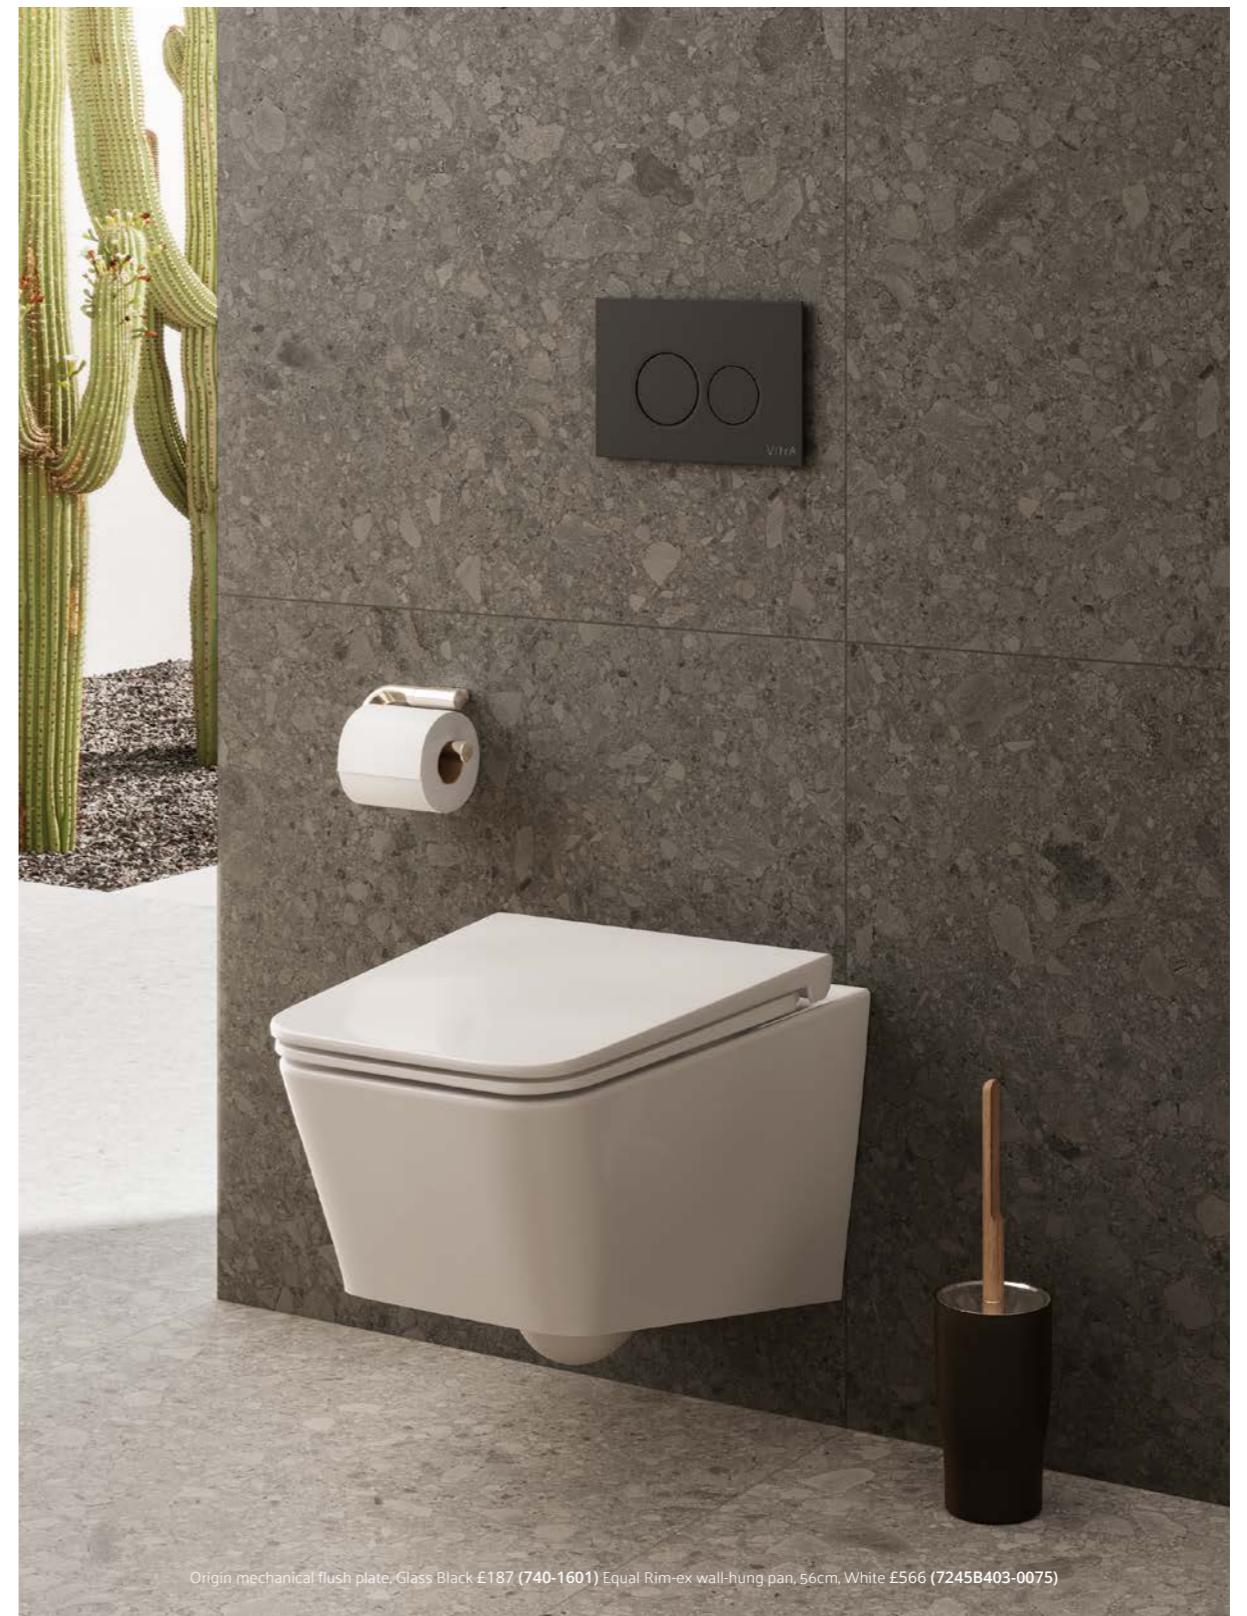

Origin mechanical flush plate, Glass Black £187 (740-1601) Equal Rim-ex wall-hung pan, 56cm, White £566 (7245B403-0075)