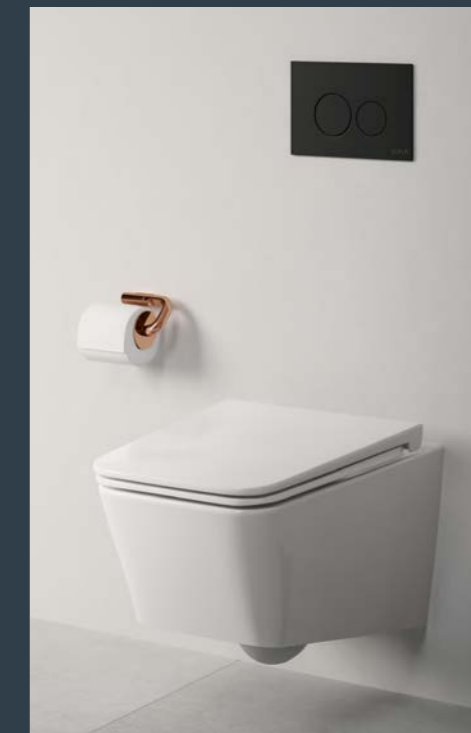

Right - Wall-hung pan, Rim-ex, 54cm, White £566 (7245B403-0075) Toilet seat soft-closing, White £265 (119-003-009) Origin flush plate, Glass Black £187 (740-1601)