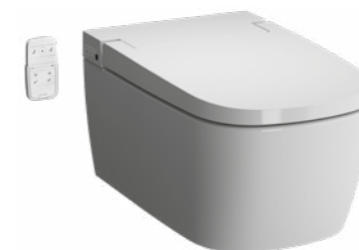

V-Care Comfort WC pan
£3,024 - 5674B003-6104
H: 455mm W: 380mm P: 600mm RIM-EX