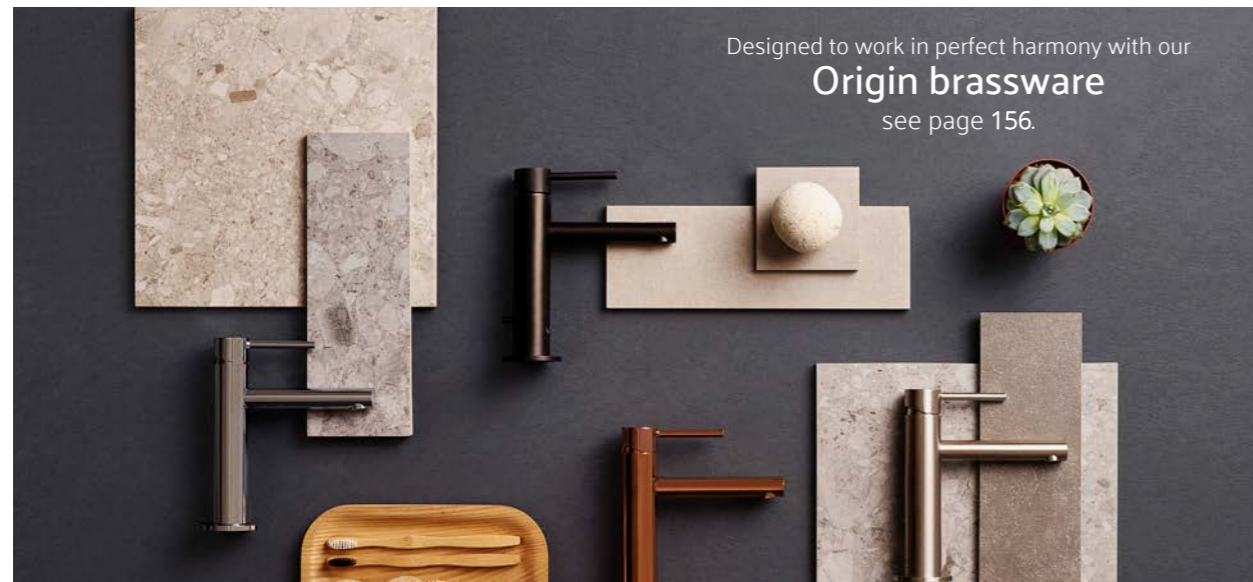

Side unit, 90cm

76

77

Designed to work in perfect harmony with our
Origin brassware
see page 156.

*Extended lead times for this item, please check with your retailer

Designer Collection