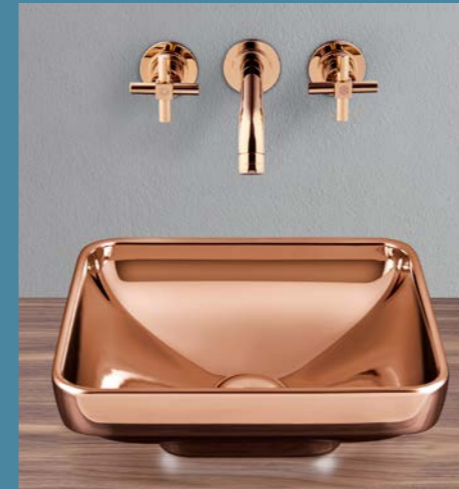

Left - Square countertop bowl, 40cm, Copper £896 (4441B073-0016)