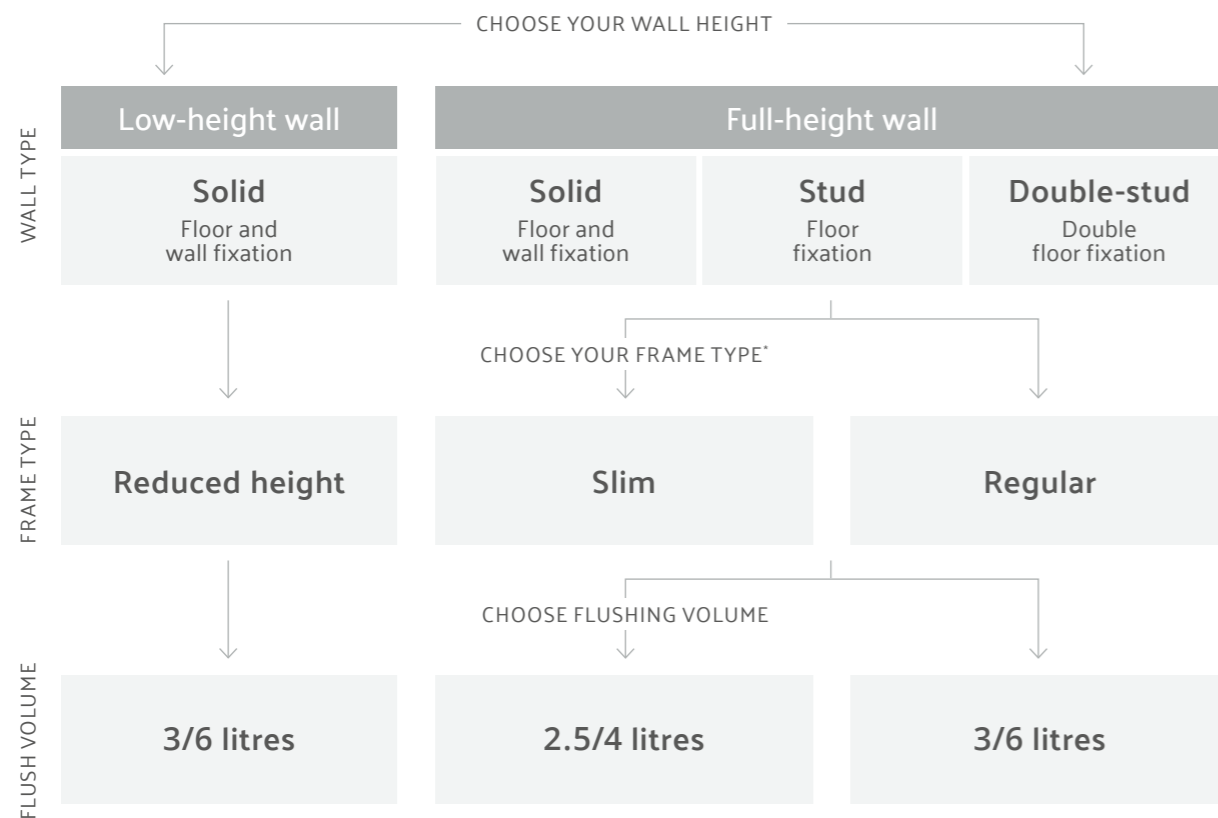

*Check against our full range of wall-hung frames for WCs, urinals, bidets and washbasins at vitra.co.uk

Need an alternative to a wall-hung frame? Our Vitrus glass concealed cisterns (page 242) for wall-hung and back-to-wall WCs can be used with any wall type, removing the need to create a false wall to hide the frame.