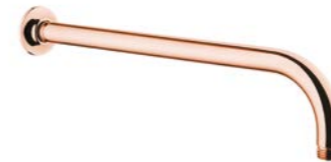

Universal wall-mounted long connection pipe
Copper £102 - **A4565226**
Brushed Nickel £126 - **A4565234**
Chrome £85 - **A45652**
Matt Black £126 - **A4565236**
Gold £102 - **A4565223**
P: 346mm