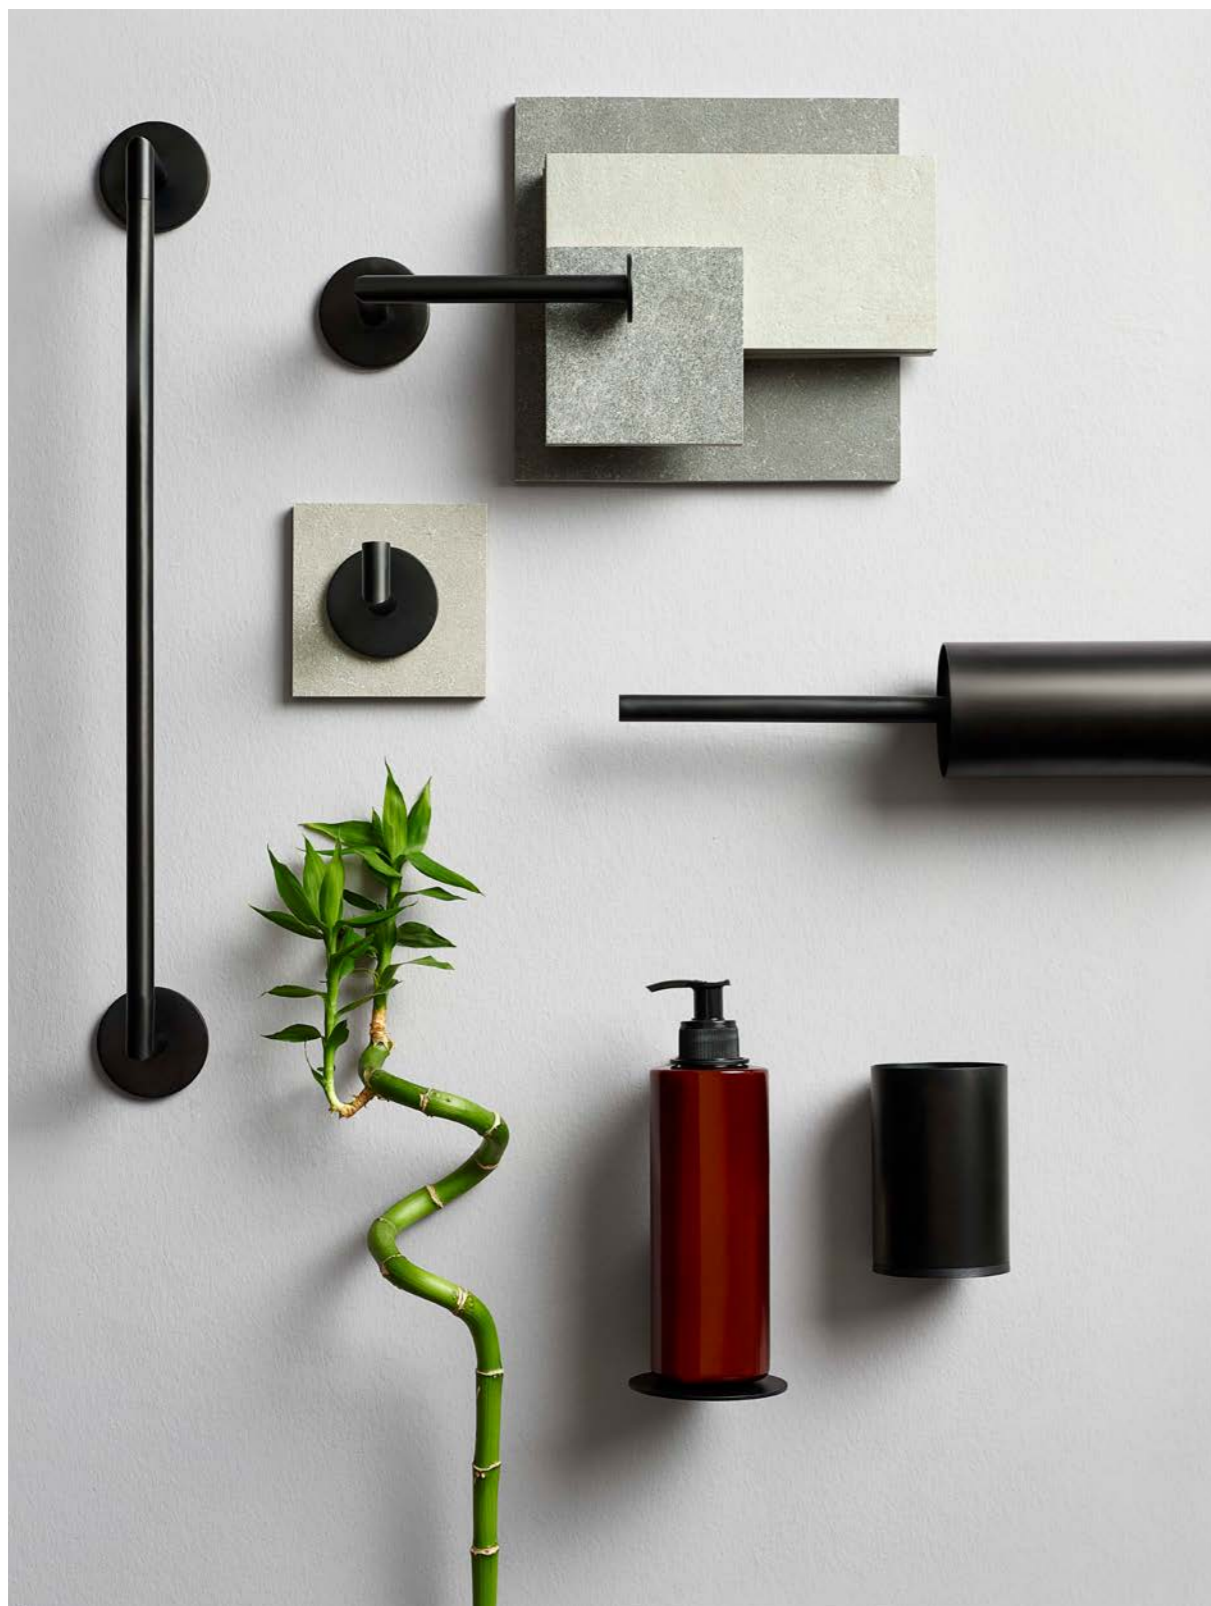

Accessories

208

Designer Collection

Liquid
by Tom Dixon
Page 210

Istanbul
by Ross Lovegrove
Page 212

Origin
by Vitra design team
Page 214

Juno
by Vitra design team
Page 216

209