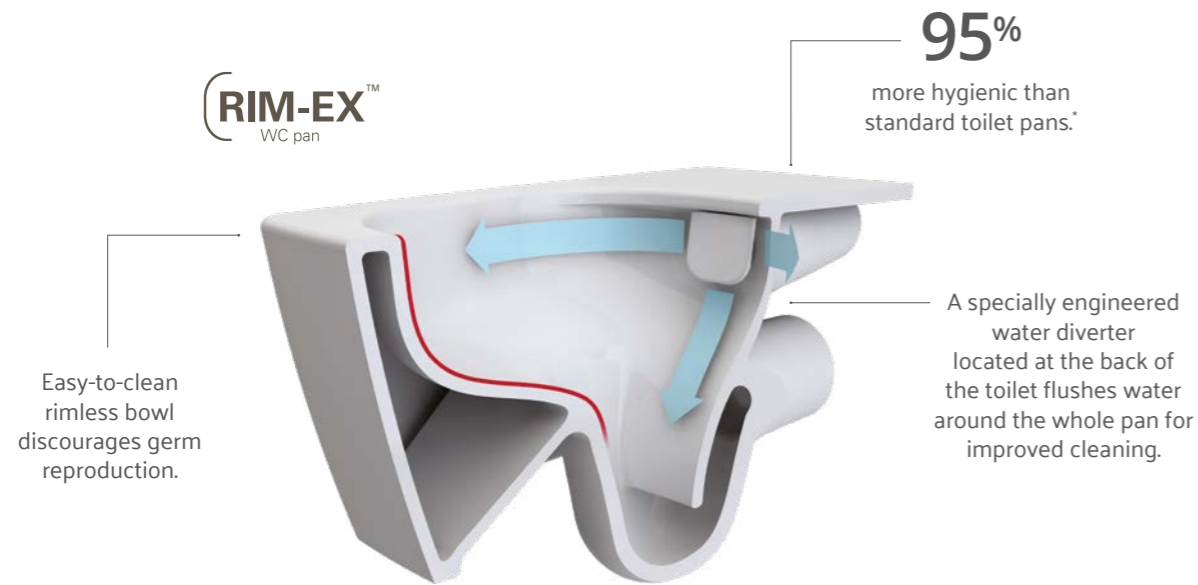

Rim-ex

Rim-ex harnesses the latest in toilet bowl design. With a rimless, smooth internal pan that eliminates anywhere for germs and dirt to accumulate, the toilet that stays cleaner for longer and actively resists dirt build up.

Tests prove Rim-ex is 95% more hygienic than standard toilet pans* and it is much easier to clean – as there are no ledges you have complete visibility of the bowl. The unique design of the pan incorporates a water diverter to direct the flush around the whole pan, which is easily removed for cleaning.

*Tests undertaken by the Akdeniz University, Turkey, show VitrA Rim-ex toilet pans are easier to clean and 95% more hygienic compared to standard toilet pans.