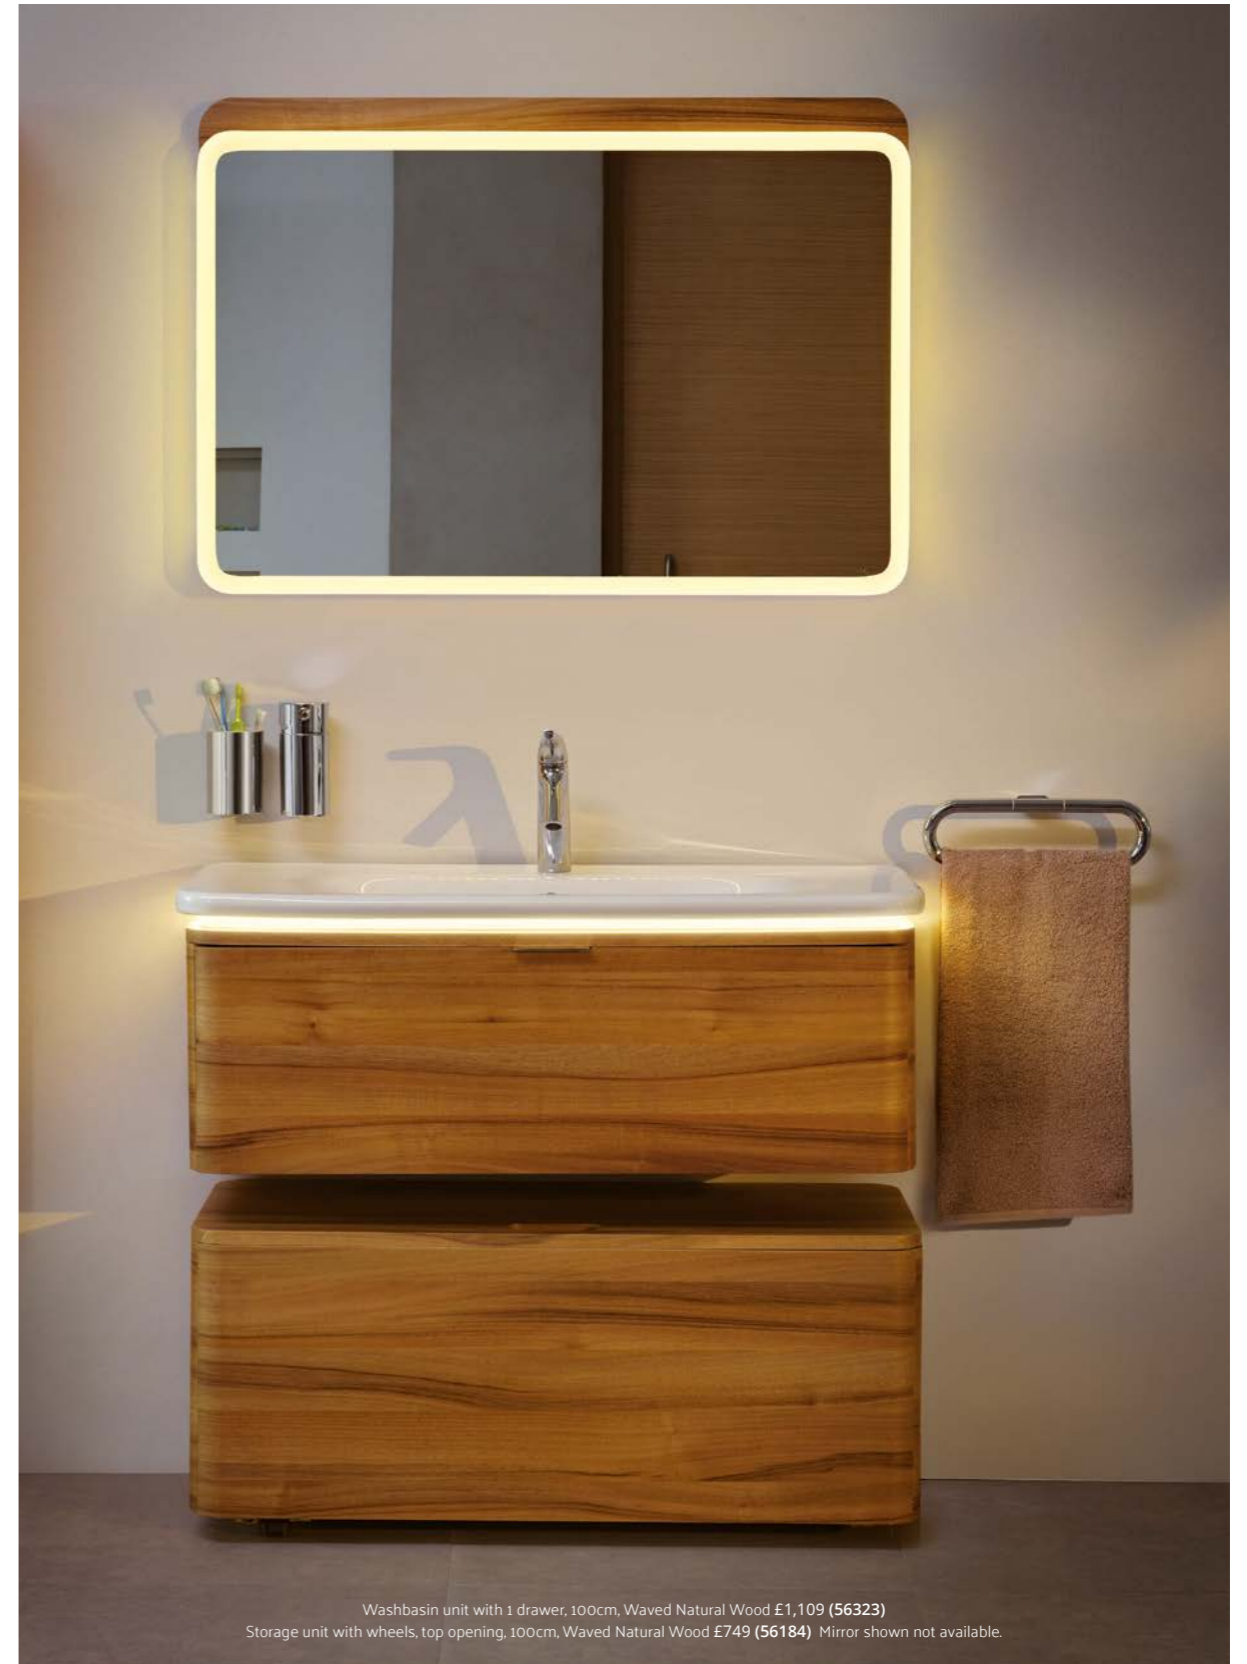

For complete technical specifications for all of our products, please visit vitra.co.uk

Furniture range available in

- Anthracite
- High Gloss White
- Waved Natural Wood

product design award

Right - Vanity washbasin with overflow hole, 100cm, 1TH, White £449 (5687B003-0001) Washbasin unit with 1 drawer, Waved Natural Wood £1,109 (56323) Storage unit with wheels, top opening, 100cm, Waved Natural Wood £749 (56184)

Brassware and accessories shown not available.

100

Left - Washbasin unit with 1 drawer, 80cm, High Gloss White £1,084 (56399) Storage unit with wheels, top opening, 80cm, High Gloss White £660 (56425) Child step, High Gloss White £209 (56430)

Right - Child step, Anthracite £209 (56195)

VitrA - Nest Trendy

Washbasin unit with 1 drawer, 100cm, Waved Natural Wood £1,109 (56323) Storage unit with wheels, top opening, 100cm, Waved Natural Wood £749 (56184) Mirror shown not available.