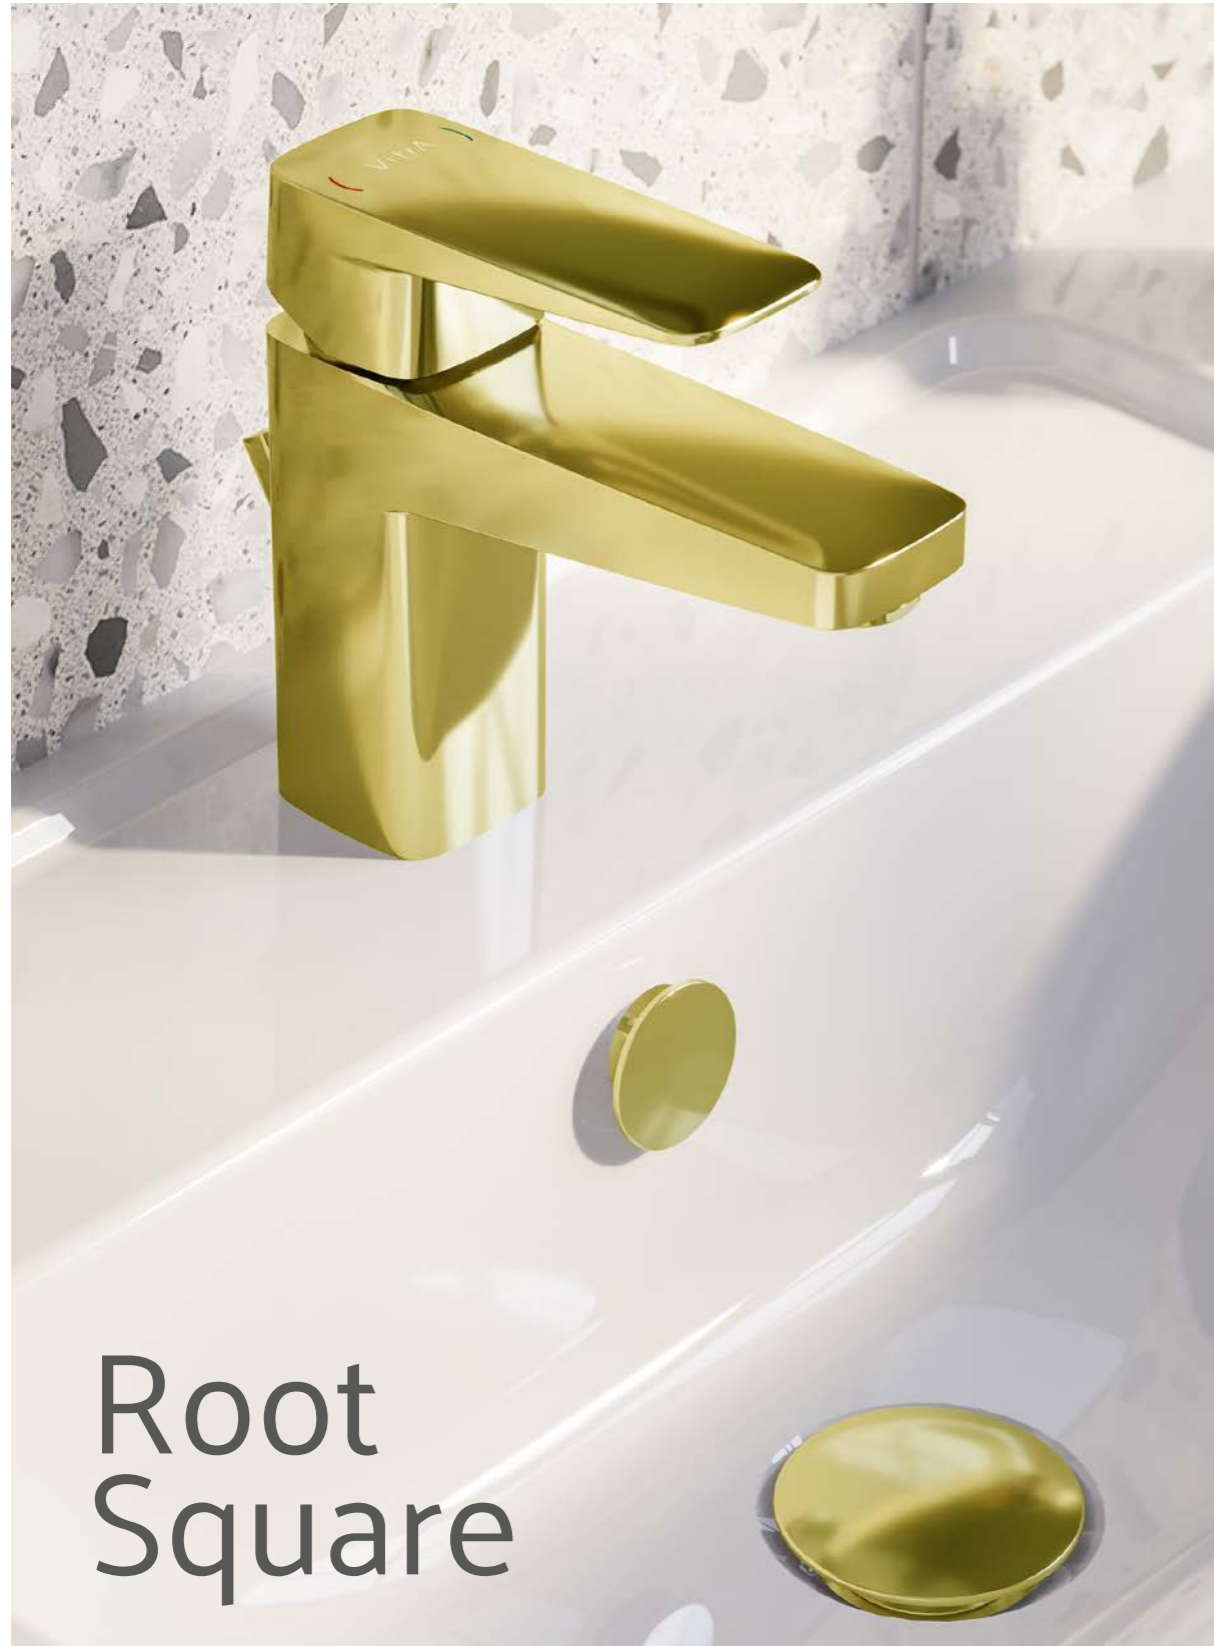

Root Square

*WRAS approval not applicable to Matt Black

Designer Collection

- Chrome £161 - **A42732**
- Copper £193 - **A4273226**
- Gold £241 - **A4273223**
- Matt Black £241 - **A4273236**

H: 150mm P: 120mm

- Chrome £177 - **A42735**
- Brushed Nickel £264 - **A4273534**
- Gold £264 - **A4273523**
- Matt Black £264 - **A4273536**

H: 150mm P: 120mm

- Chrome £177 - **A42731**
- Brushed Nickel £264 - **A4273134**
- Copper £212 - **A4273126**
- Matt Black £264 - **A4273136**

H: 175mm P: 140mm

- Brushed Nickel £291 - **A4273434**
- Copper £233 - **A4273426**
- Gold £291 - **A4273423**
- Matt Black £291 - **A4273436**

H: 175mm P: 140mm

- Chrome £213 - **A42733**
- Brushed Nickel £320 - **A4273334**
- Copper £256 - **A4273326**
- Gold £320 - **A4273323**

H: 310mm P: 180mm

For complete technical specifications for all of our products, please visit vitra.co.uk