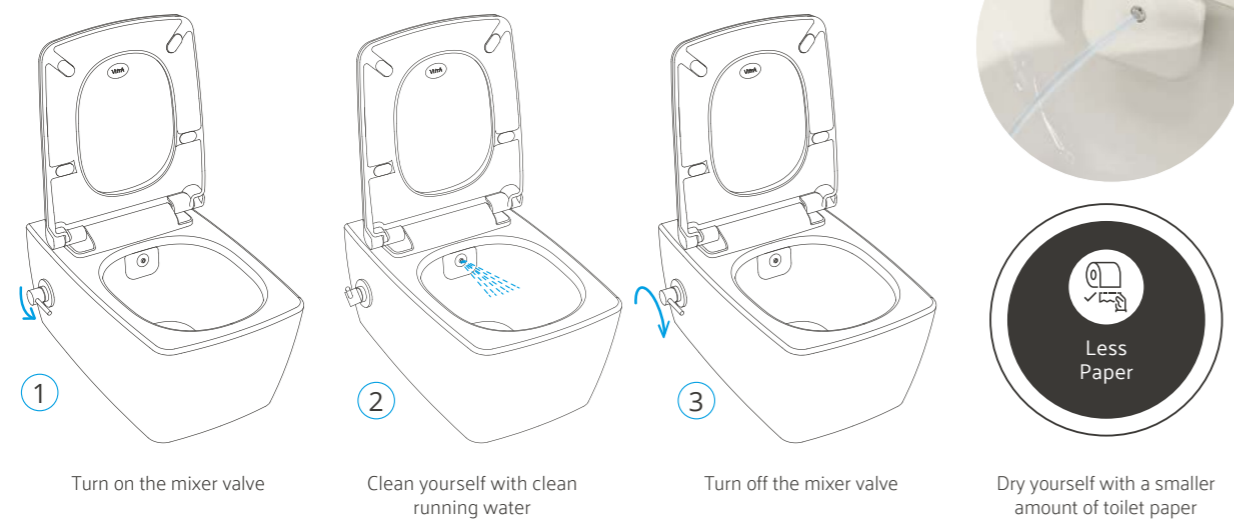

A user-friendly mechanical bidet function

Available with an integrated or wall-mounted mixer valve.