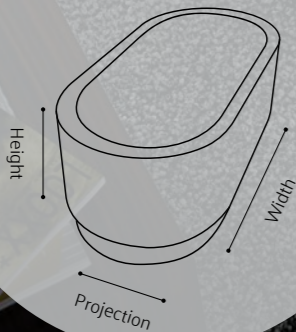

Water Jewels, 190x90cm, Chrome £10,061 (53500097000)
Brassware from Uno range, floor-mounted bath mixer with hand shower, Gold £1,083 (A4239823)