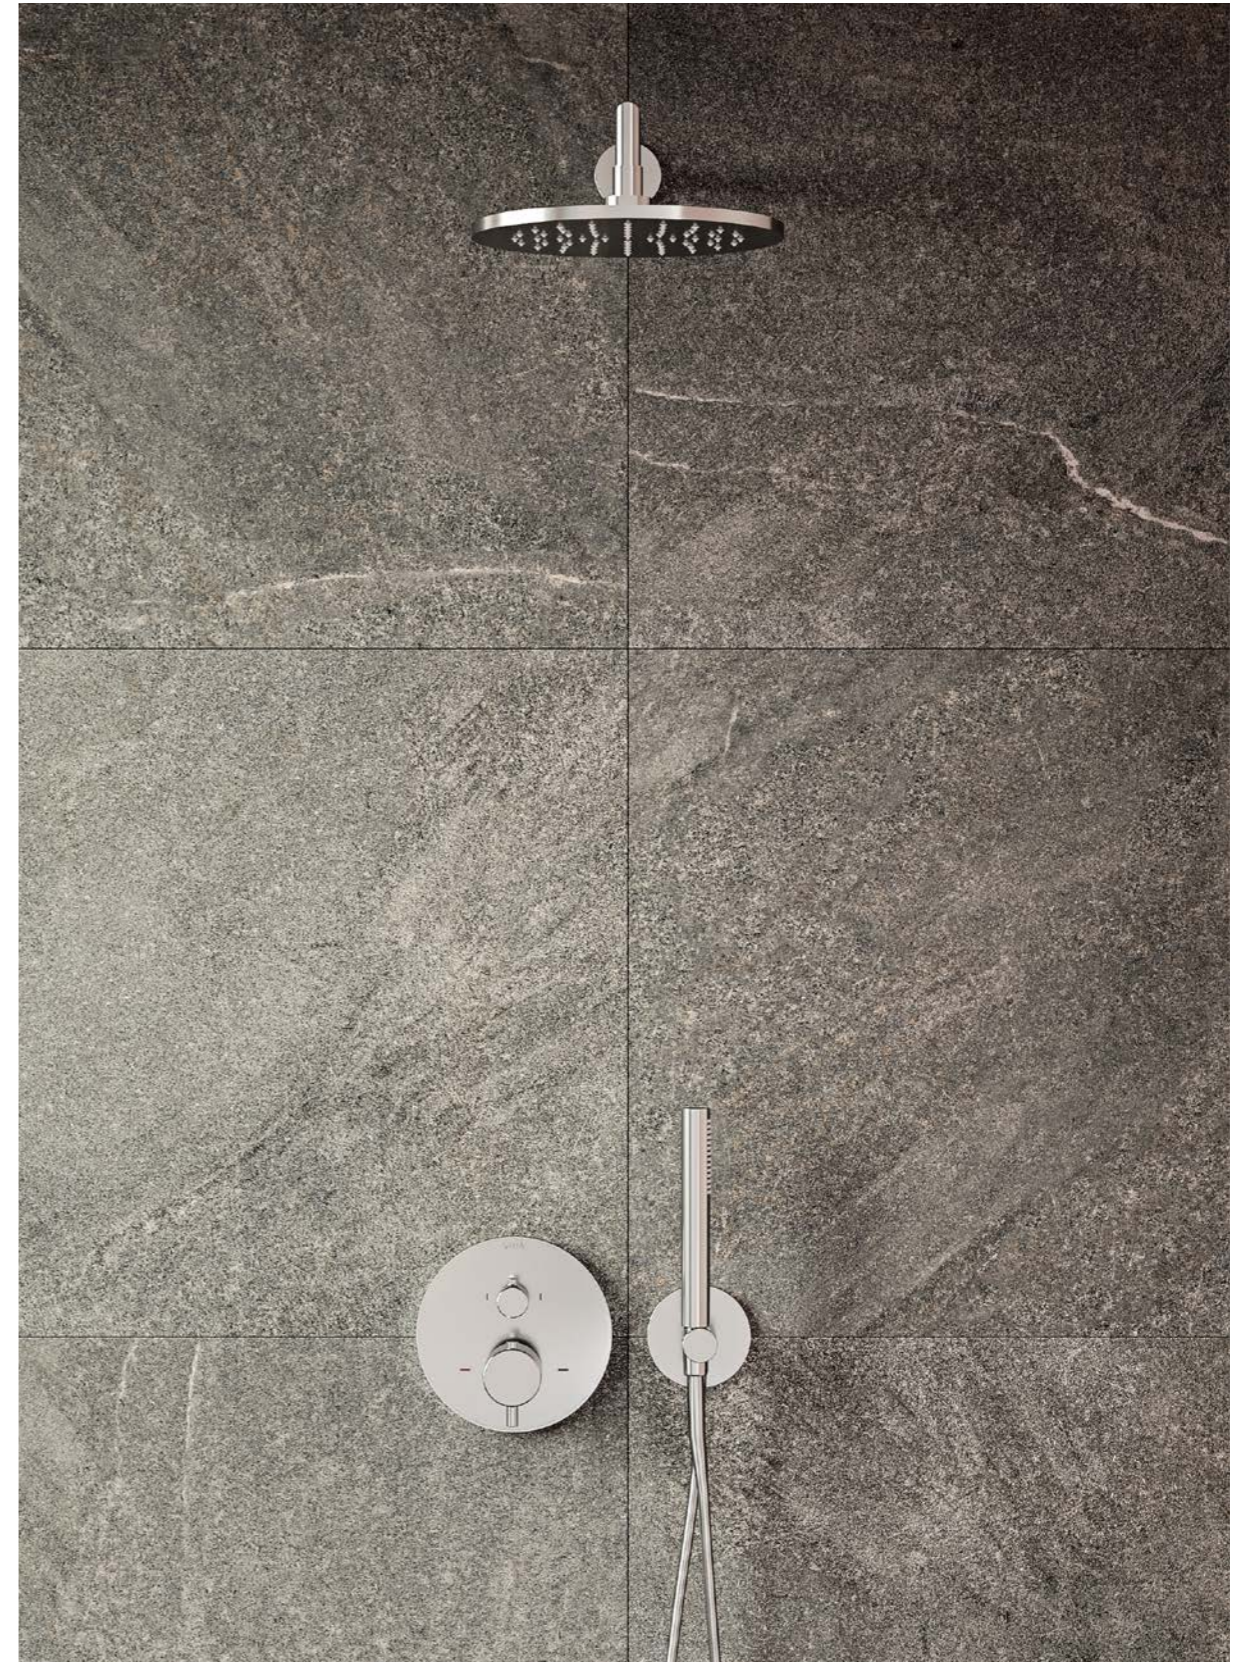

Origin complete shower system
£1,330 - A4927536

V-Box Projection: Min: 77mm Max: 142mm

204

205