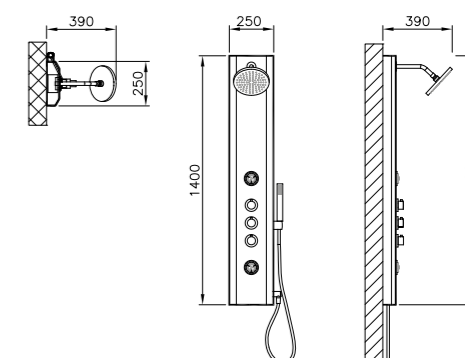

Move shower column
with thermostatic mixer
H: 1400mm W: 250mm P: 390mm

A45817 Silver £617