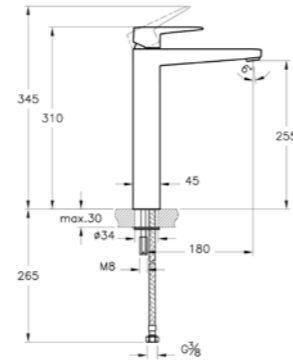

Tall basin mixer for bowls, square
H: 310mm P: 180mm

A42733	Chrome	£213
A4273326	Copper	£256
A4273334	Brushed Nickel	£320
A4273323	Gold	£320
A4273336	Matt Black	£320

Max. 5 L/min. flow rate