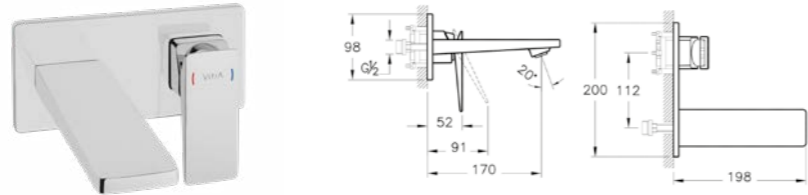

Max. 5 L/min. flow rate

Built-in basin mixer
H: 98mm P: 198mm

A42394 Chrome £389

Max. 5 L/min. flow rate

B2 Concealed part required

Wall-mounted bath/shower mixer
H: 85mm P: 92mm

A42613 Chrome £761

See page 48 for complementary Showers