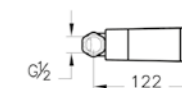

B1

Concealed part for built-in basin mixer
W: 227mm

A40835 £121