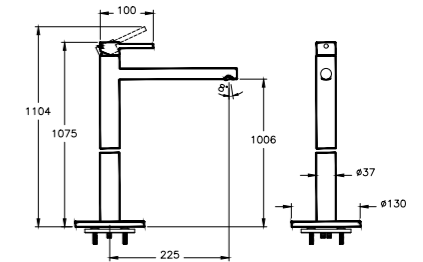

Floor-mounted bath mixer with hand shower
H: 913mm P: 168mm Hose length: 1500mm

- A42681 Chrome £1,234
- A4268126 Copper £1,480
- A4268134 Brushed Nickel £1,849
- A4268136 Matt Black £1,849

✓ Concealed part included