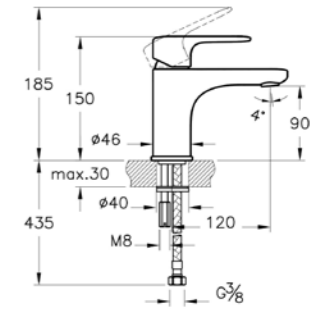

Root Round

See page 48 for complementary Showers

Chrome

Copper

Brushed Nickel

Gold

Matt Black

Root Round

Compact basin mixer, round
H: 150mm P: 120mm

A42705	Chrome	£140
A4270526	Copper	£168
A4270534	Brushed Nickel	£210
A4270523	Gold	£210
A4270536	Matt Black	£210

Max. 5 L/min. flow rate

Compact basin mixer with pop-up, round
H: 150mm P: 120mm

A42722	Chrome	£154
A4272226	Copper	£184
A4272234	Brushed Nickel	£230
A4272223	Gold	£230
A4272236	Matt Black	£230

Max. 5 L/min. flow rate

Basin mixer, round
H: 175mm P: 135mm

A42706	Chrome	£154
A4270626	Copper	£184
A4270634	Brushed Nickel	£230
A4270623	Gold	£230
A4270636	Matt Black	£230

Max. 5 L/min. flow rate