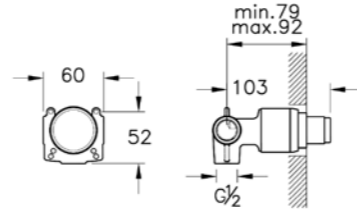

A42230 £118

B3

Concealed part for built-in bath/shower mixer
W: 227mm

A40834 £97

B4

Concealed part for 2-way diverter
H: 52mm P: 57-92mm

A42856 £100

B5