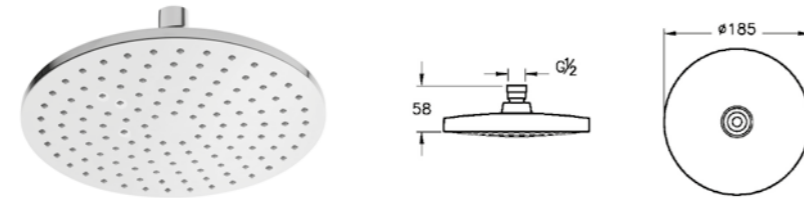

Rain Q showerhead
W: 220mm

A45707 Chrome £66

Flow regulator provides
max. 9L/ min. flow rate

Rain L showerhead
W: 185mm

A45708 Chrome £66

Flow regulator provides
max. 9 L/min. flow rate

Overhead Showers - Connection Pipes