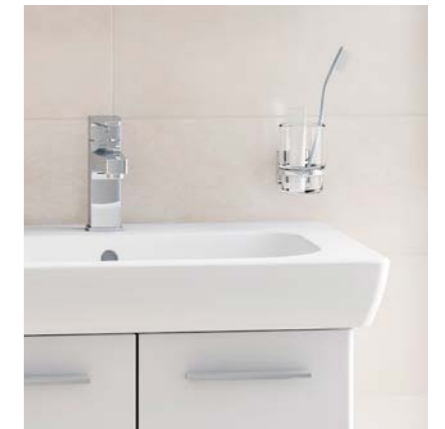

Choose from a wide selection of exquisitely designed items, including toothbrush holders, hooks, shelves and towel rails. Crafted from high quality materials, all our accessories are supplied with a 5-year guarantee.

Origin
Page 106

Juno
Page 110

Ilia
Page 114

Q-Line
Page 118

Minimax S
Page 122

Arkitekta
Page 126

Origin

See pages 14 and 48 for matching Taps and Showers