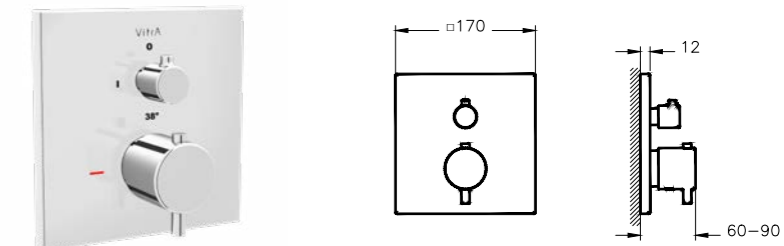

For V1 information, please refer to the **Icon Guide**