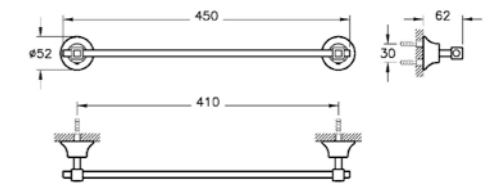

Towel rail, 45cm
H: 52mm W: 450mm P: 62mm

- A44421 Chrome £152
- A4442126 Copper £152
- A4442123 Gold £152

Bathrobe hook
H: 52mm W: 58mm P: 62mm

- A44423 Chrome £78
- A4442326 Copper £78
- A4442323 Gold £78