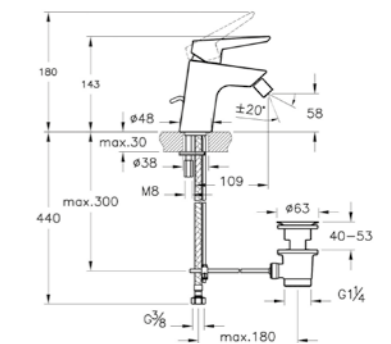

H: 143mm P: 115mm

A42441 Chrome £103

Max. 5 L/min. flow rate

Bidet mixer including pop-up waste

H: 143mm P: 109mm

A42443 Chrome £117

Max. 5 L/min. flow rate

Basin mixer with swivel spout
H: 203mm P: 116mm