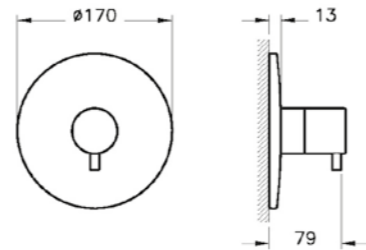

V1 Concealed part required

Minimax S built-in flow diverter, 3-way
H: 170mm P: 80mm

A42673 Chrome £178