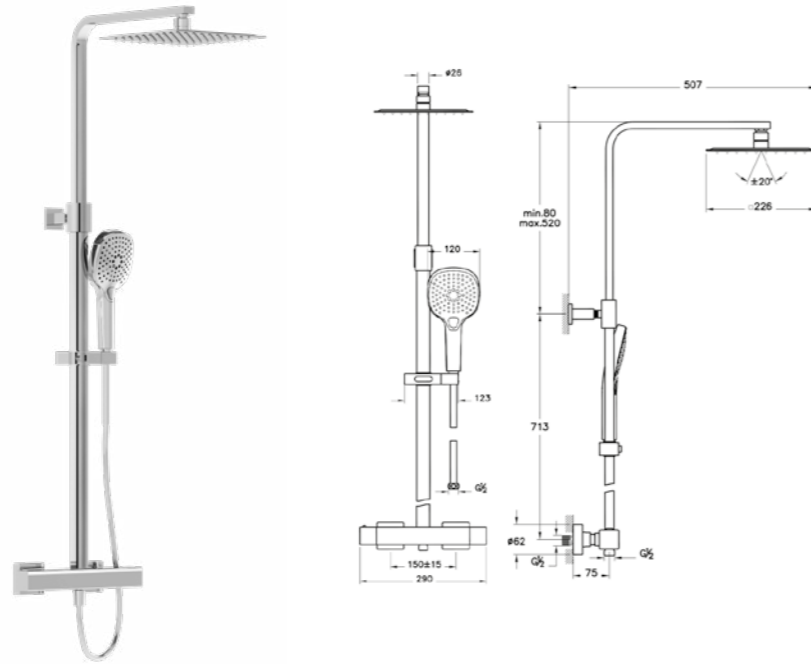

- A47201 Chrome £412

Showerhead provides max. 10 L/min. flow rate

Aquaheat Exposed Shower Columns

Aquaheat Bliss S 230 shower column
H: 793mm min + 520mm extension P: 507mm

A47202 Chrome £443

Showerhead provides max. 10 L/min. flow rate