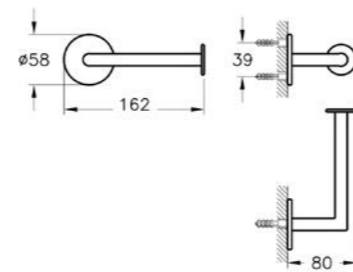

A44887	Chrome	£89
A4488726	Copper	£106
A4488734	Brushed Nickel	£133
A4488736	Matt Black	£133

Free-standing toilet brush holder
H: 397mm W: 70mm P: 70mm