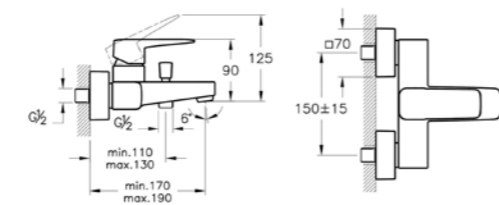

A42737 Chrome £230
A4273726 Copper £275
A4273734 Brushed Nickel £345
A4273723 Gold £345
A4273736 Matt Black £345

Origin wall-mounted bath/shower mixer
H: 100mm P: 77mm