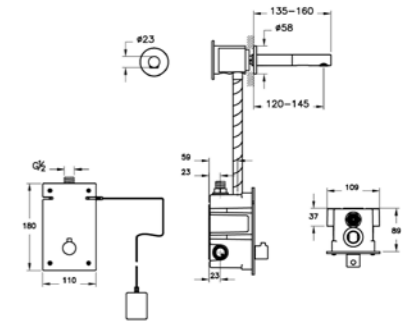

Variable spout length

Origin built-in basin mixer, touch free, long, mains operated

A47111	Chrome	£250
A4711126	Copper	£300
A4711134	Brushed Nickel	£375
A4711136	Matt Black	£375

B6 Concealed part required