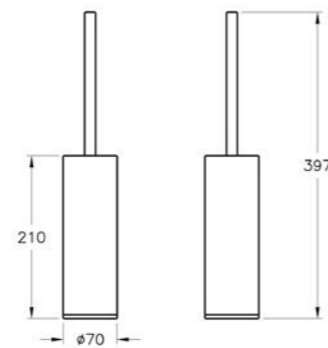

A44893	Chrome	£104
A4489326	Copper	£124
A4489334	Brushed Nickel	£154
A4489336	Matt Black	£154

Toilet brush holder
H: 397mm W: 70mm P: 77mm