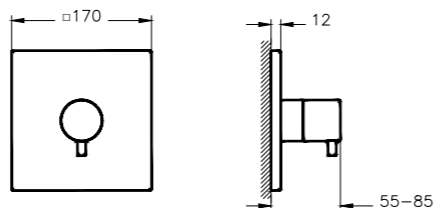

V1 Concealed part required

Minimax S built-in flow diverter, 3-way
H: 170mm P: 80mm

A42673 Chrome £178

V1 Concealed part required

Root built-in diverter, 3-way, square
H: 170mm P: 60mm

A42670	Chrome	£157
A4267026	Copper	£190
A4267034	Brushed Nickel	£246
A4267023	Gold	£246
A4267036	Matt Black	£246