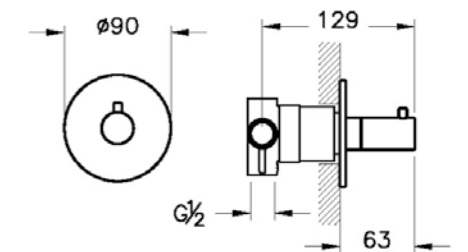

B4 Concealed part required

Origin built-in flow diverter, 3-way
H: 90mm P: 63mm

A42859	Chrome	£140
A4285926	Copper	£168
A4285934	Brushed Nickel	£210
A4285936	Matt Black	£210