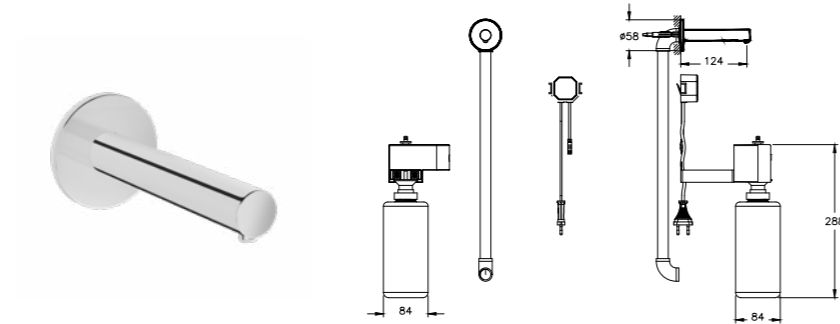

Origin built-in touch free soap dispenser, mains supply
H: 58mm W: 58mm P: 124mm

A44700	Chrome	£381
A4470026	Copper	£459
A4470034	Brushed Nickel	£570
A4470036	Matt Black	£570