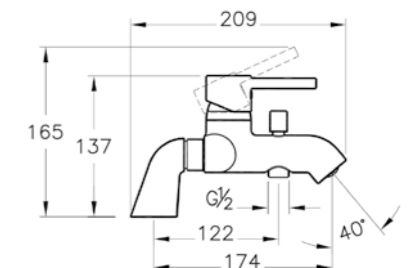

A42410 Chrome £406

See page 48 for complementary Showers

Deck-mounted mono bath mixer
H: 155mm P: 145mm

A42111 Chrome £272

Deck-mounted bath/shower mixer
with hand shower
H: 137mm P: 174mm

A42112 Chrome £360