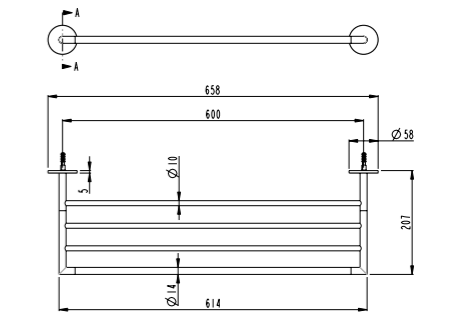

A44899	Chrome	£175
A4489926	Copper	£213
A4489934	Brushed Nickel	£263
A4489936	Matt Black	£263

Vertical towel rail
H: 464mm W: 58mm P: 140mm