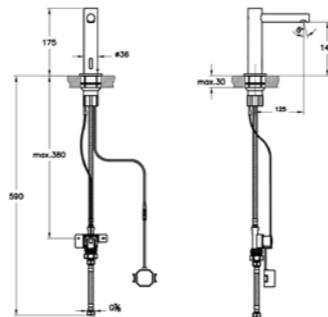

Origin countertop basin mixer, touch free, single inlet, battery operated
H: 175mm P: 125mm

A47216	Chrome	£482
A4721626	Copper	£577
A4721634	Brushed Nickel	£722
A4721636	Matt Black	£722

Max. 5 L/min. flow rate