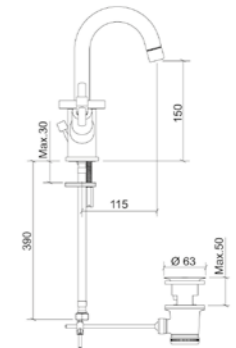

Basin mixer including pop-up waste
H: 232mm P: 115mm

A40876 Chrome £256
A4087623 Gold £307

Max. 5 L/min. flow rate

Tall basin mixer for bowls
H: 345mm P: 145mm

A40851 Chrome £256
A4085123 Gold £307

Max. 5 L/min. flow rate