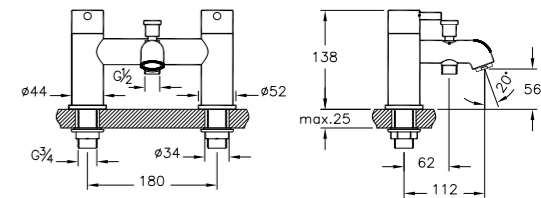

A42410 Chrome £406