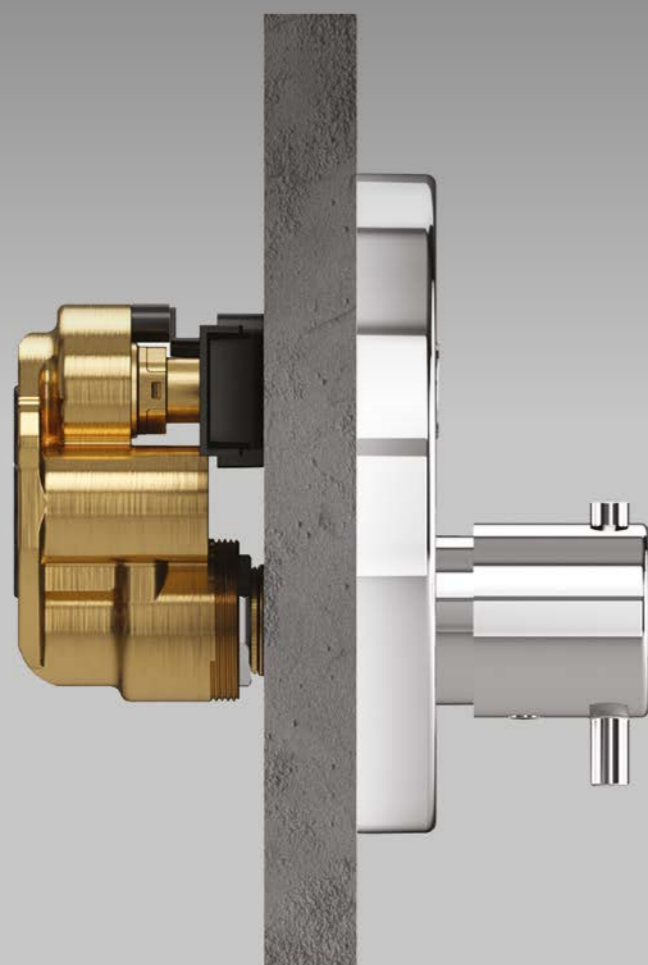

Chrome

Matt Black

Complete Concealed Shower Sets

Origin complete shower system
Option 1
V-Box Projection Min: 77mm Max: 142mm

A49275 Chrome £922

Also available in Matt Black

Origin complete shower system
Option 2
V-Box Projection Min: 77mm Max: 142mm

A4927536 Matt Black £1,330

Concealed part included

Behind the Wall

The behind-the-scenes engineering that keeps your taps and showers flowing.

On the next page, you will find icons that will help you decide what works best in your bathroom. If you are unsure, check out vitra.co.uk or contact your retailer or installer for full technical specifications.