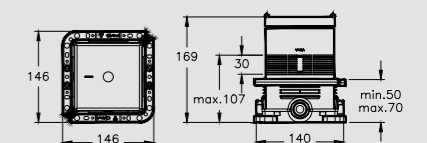

Concealed part included