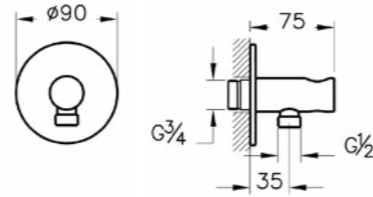

Handheld Showers - Shower Outlets

Built-in hand shower outlet and holder
H: 90mm P: 75mm

A42625	Chrome	£141
A4262523	Gold	£168
A4262526	Copper	£168
A4262534	Brushed Nickel	£210
A4262536	Matt Black	£210