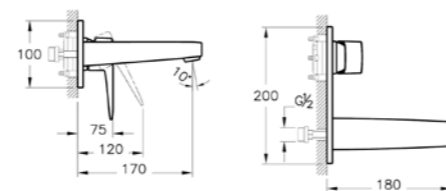

Built-in basin mixer, square
H: 100mm P: 170mm

A42738	Chrome	£153
A4273826	Copper	£183
A4273834	Brushed Nickel	£229
A4273823	Gold	£229
A4273836	Matt Black	£229

Max. 5 L/min. flow rate

Floor-mounted bath mixer with hand shower, square
H: 910mm P: 225mm

A42760	Chrome	£1,175
A4276026	Copper	£1,409
A4276034	Brushed Nickel	£1,761
A4276023	Gold	£1,761
A4276036	Matt Black	£1,761