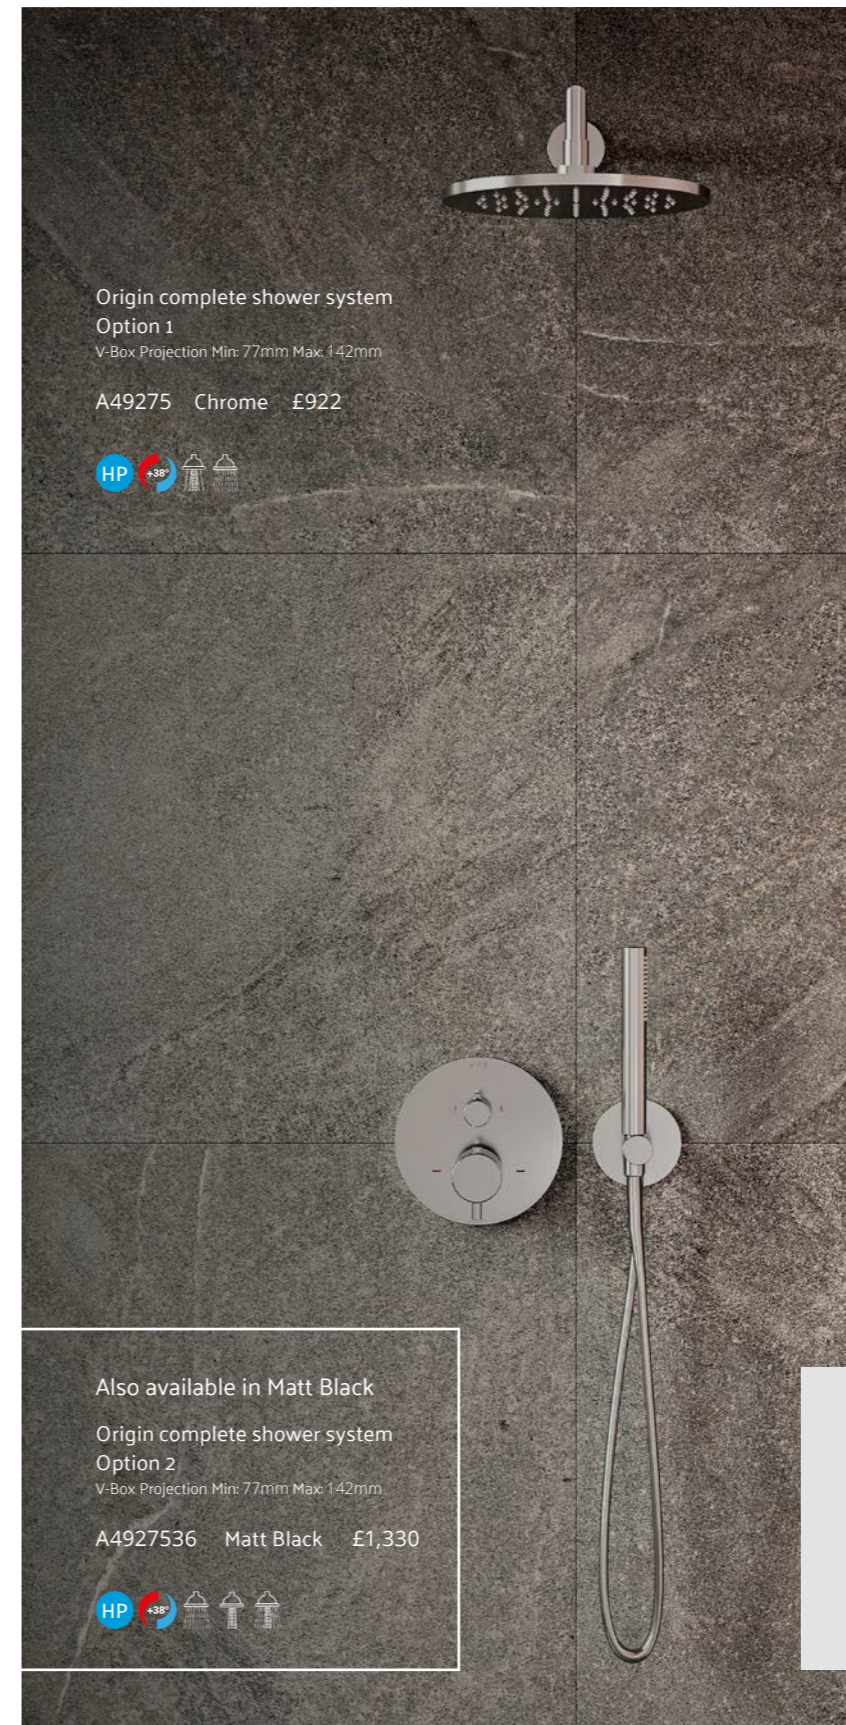

Complete Concealed Shower Sets

To help you find the right look for your bathroom, we've created two complete shower sets.

All the elements you need to create a seamless showering environment are included in the complete shower sets. The minimum installation depth is 77mm.

Chrome

Matt Black

Complete Concealed Shower Sets

Origin complete shower system
Option 1
V-Box Projection Min: 77mm Max: 142mm

A49275 Chrome £922

Also available in Matt Black

Origin complete shower system
Option 2
V-Box Projection Min: 77mm Max: 142mm