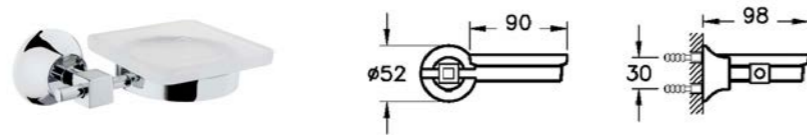

- A44418 Chrome £118
- A4441826 Copper £118
- A4441823 Gold £118

Toothbrush holder
H: 87mm W: 137mm P: 100mm