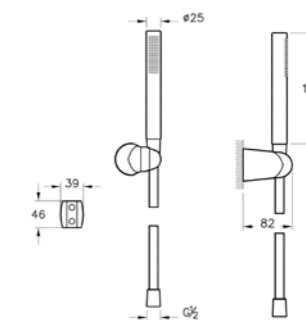

Uno hand shower
P: 82mm

A4562323	Gold	£214

Flow regulator provides
max. 12 L/min. flow rate