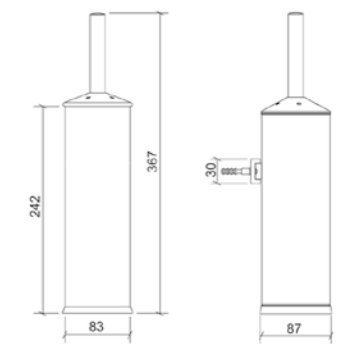

A44287 Chrome £90