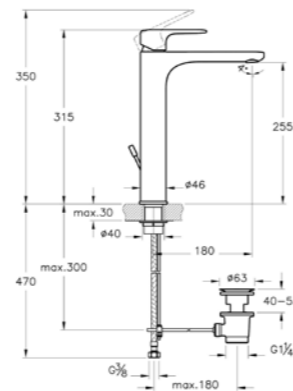

Max. 5 L/min. flow rate

Tall basin mixer with pop-up, round
H: 315mm P: 180mm

A42766	Chrome	£202
A4276626	Copper	£246
A4276634	Brushed Nickel	£308
A4276623	Gold	£308
A4276636	Matt Black	£308

Max. 5 L/min. flow rate