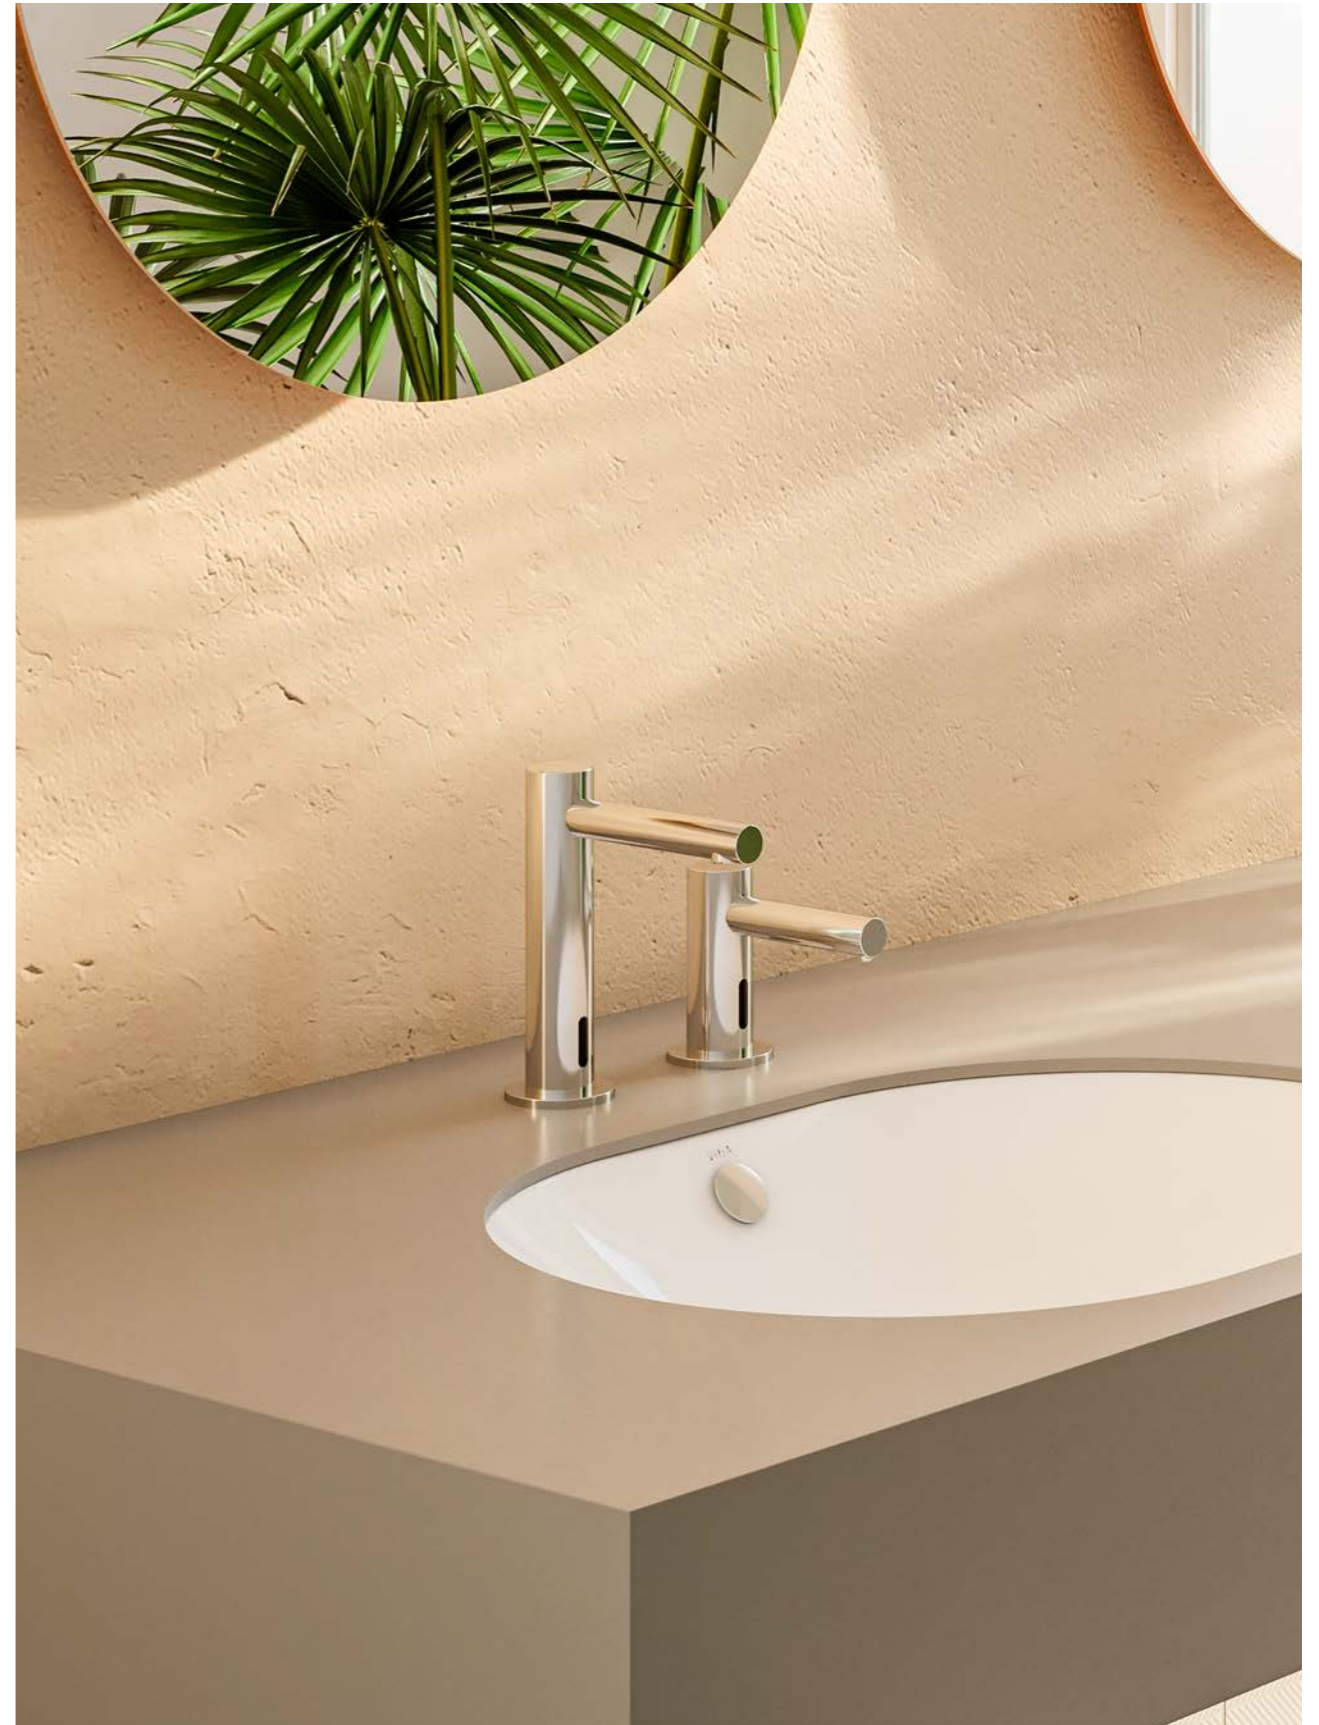

Max. 5 L/min. flow rate

Origin basin mixer, touch free for bowls,
single inlet, battery operated
H: 320mm P: 145mm

A47224	Chrome	£615
A4722426	Copper	£738
A4722434	Brushed Nickel	£923
A4722436	Matt Black	£923

Max. 5 L/min. flow rate

Accessories

Origin countertop touch free soap dispenser, short, mains supply
H: 105mm W: 58mm P: 109mm

A44699	Chrome	£381
A446926	Copper	£459
A446934	Brushed Nickel	£571
A446936	Matt Black	£571

Origin countertop touch free soap dispenser, short, battery operated
H: 105mm W: 58mm P: 109mm

A44758	Chrome	£364
A4475826	Copper	£437
A4475834	Brushed Nickel	£549
A4475836	Matt Black	£549

Origin countertop touch free soap dispenser, tall, mains supply
H: 287mm W: 58mm P: 109mm