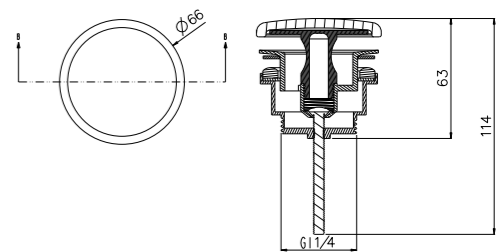

Universal waste, free-flowing*

H: 63mm P: 66mm

6392L403-0159	White ceramic	£55