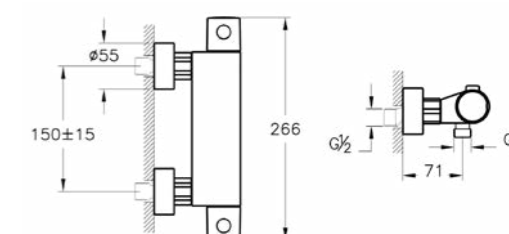

Aquaheat shower mixer
P: 71mm

A47174	Chrome	£219