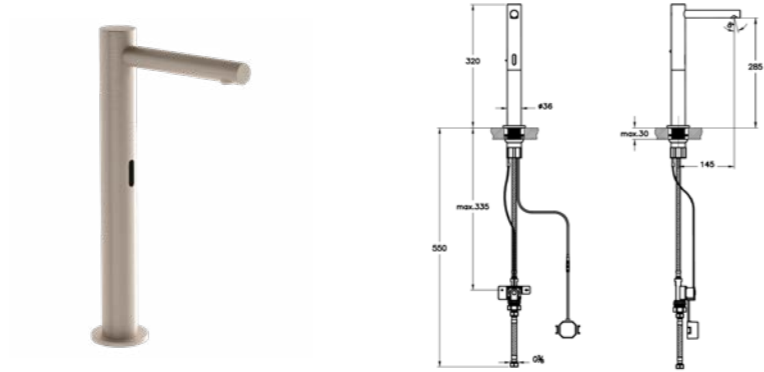

Origin basin mixer, touch free for bowls,
single inlet, battery operated
H: 320mm P: 145mm

A47224	Chrome	£615
A4722426	Copper	£738
A4722434	Brushed Nickel	£923
A4722436	Matt Black	£923

Max. 5 L/min. flow rate