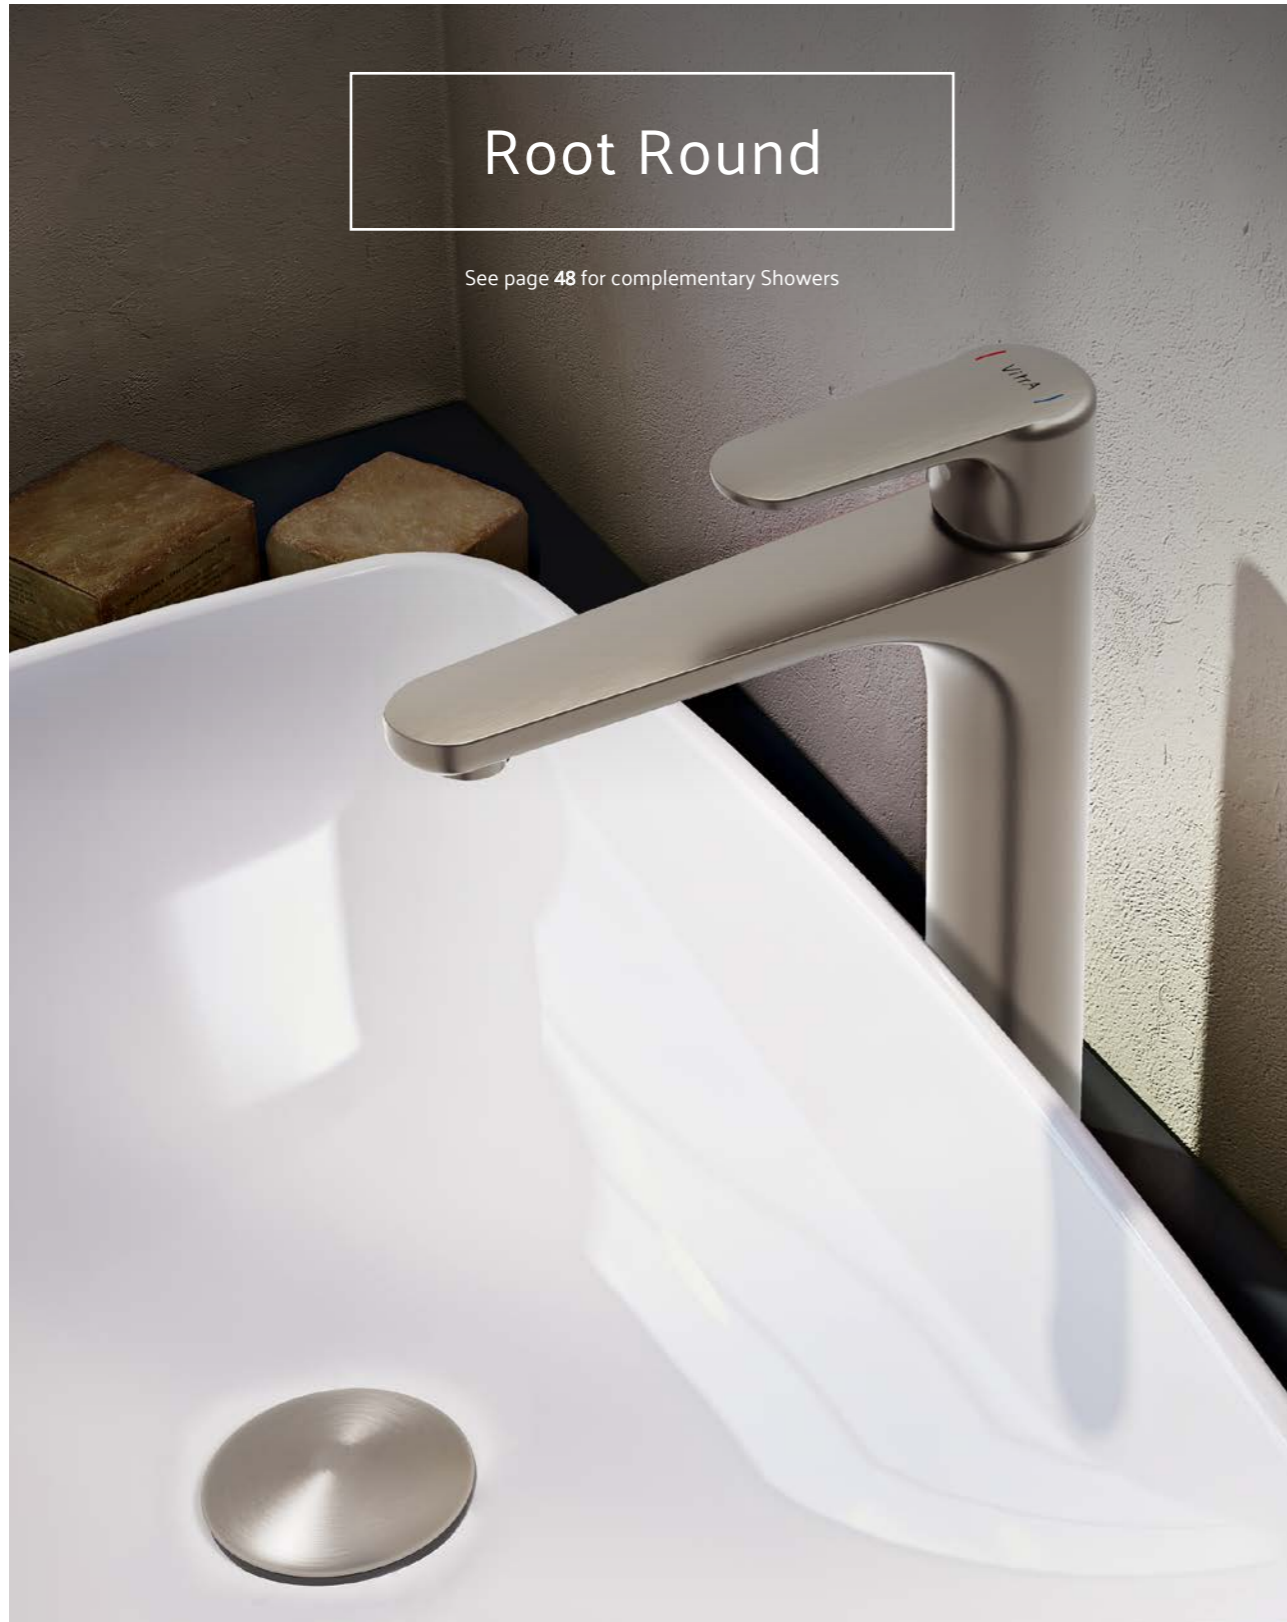

Root Round

See page 48 for complementary Showers

Chrome

Copper

Brushed Nickel

Gold

Matt Black

Root Round

Compact basin mixer, round
H: 150mm P: 120mm

A42705	Chrome	£140
A4270526	Copper	£168
A4270534	Brushed Nickel	£210
A4270523	Gold	£210
A4270536	Matt Black	£210

Max. 5 L/min. flow rate