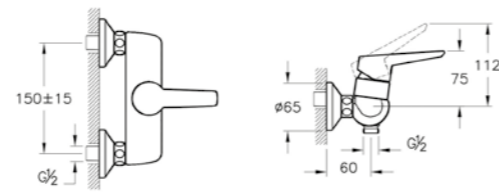

A47183	Chrome	£135
--------	--------	------

Brava wall-mounted shower mixer
H: 85mm P: 92mm

A42614 Chrome £533

Solid S wall-mounted shower mixer
H: 108mm P: 154mm

A42445 Chrome £107

Root bath mixer, round
H: 100mm P: 165mm