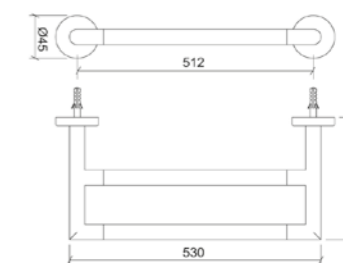

Double towel rail
H: 45mm W: 558mm P: 128mm

A44794 Chrome £104