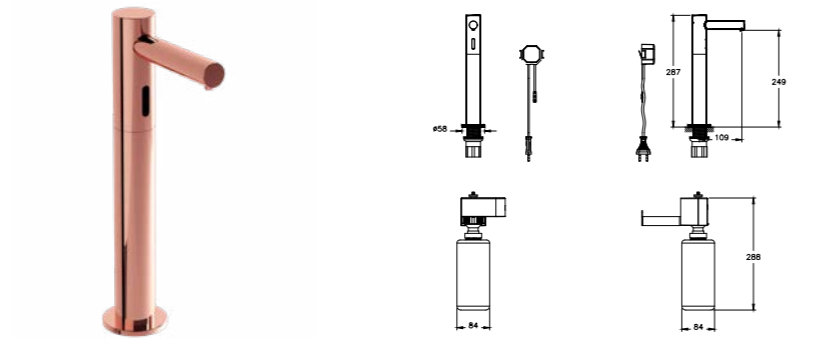

Origin countertop touch free soap dispenser, short, battery operated
H: 105mm W: 58mm P: 109mm

A44758	Chrome	£364
A4475826	Copper	£437
A4475834	Brushed Nickel	£549
A4475836	Matt Black	£549

Origin countertop touch free soap dispenser, tall, mains supply
H: 287mm W: 58mm P: 109mm

A44760	Chrome	£457
A4476026	Copper	£549
A4476034	Brushed Nickel	£688
A4476036	Matt Black	£688

Origin countertop touch free soap dispenser, tall, battery operated
H: 287mm W: 58mm P: 109mm

A44761	Chrome	£437
A4476126	Copper	£526
A4476134	Brushed Nickel	£655
A4476136	Matt Black	£655