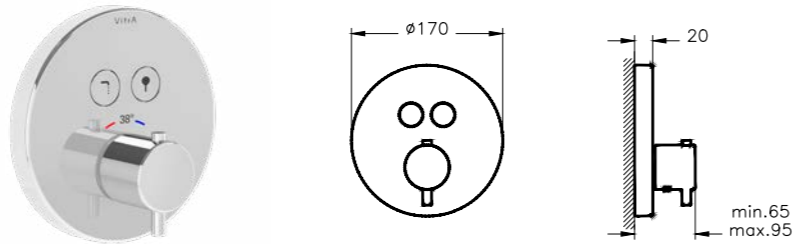

V1 Concealed part required

For V1 information, please refer to the **Icon Guide**

Aquacontrol concealed thermostatic bath mixer, square
H: 170mm P: 65mm

A42746 Chrome £225

V1 Concealed part required

Aquacontrol concealed thermostatic bath mixer, round
H: 170mm P: 65mm

A42718 Chrome £225

V1 Concealed part required

With Aquacontrol, you have the convenience of a push button

For V1 information, please refer to the **Icon Guide**

Built-in Mixers - Aquaheat

Aquaheat built-in thermostatic shower mixer, round, 1-way
H: 245mm P: 47mm