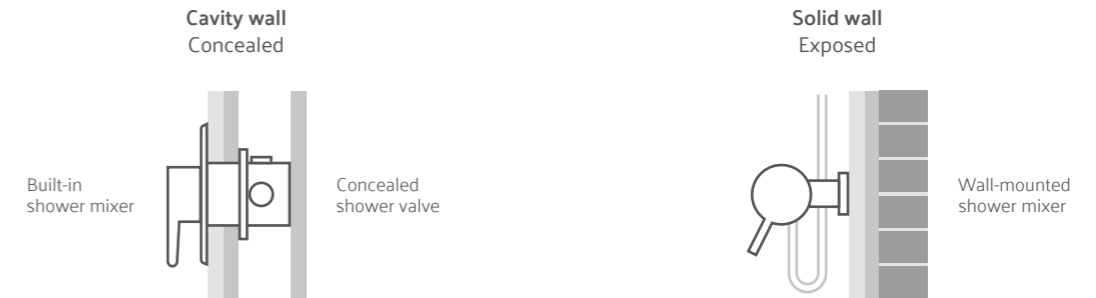

Behind the Wall
Page 84

Aquaheat Exposed Shower Columns
Page 90

Bar Valves
Page 94

Move Shower Column
Page 102

Choosing your shower system

Choosing the right shower system is one of the most important decisions when it comes to designing your bathroom.

Step 2

Choose your showerhead and/or hand shower

1-way: Shower mixer with adjustable water temperature control to a single outlet: hand shower or overhead shower.

2-way: Shower mixer with adjustable water temperature control can be diverted to two outlets: hand shower, overhead shower, or bath spout.