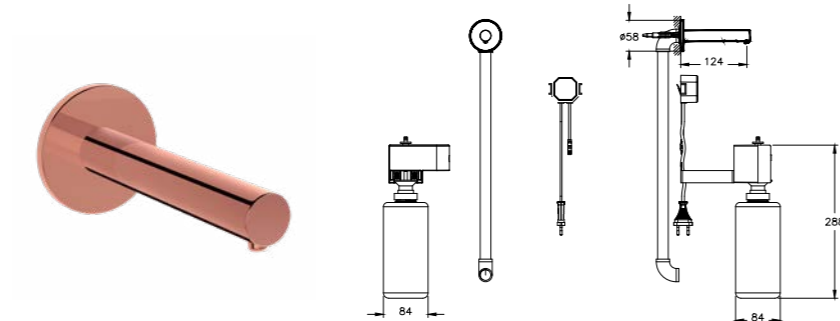

Origin built-in touch free soap dispenser, battery operated
H: 58mm W: 58mm P: 124mm

A44759	Chrome	£364
A4475926	Copper	£437
A4475934	Brushed Nickel	£549
A4475936	Matt Black	£549