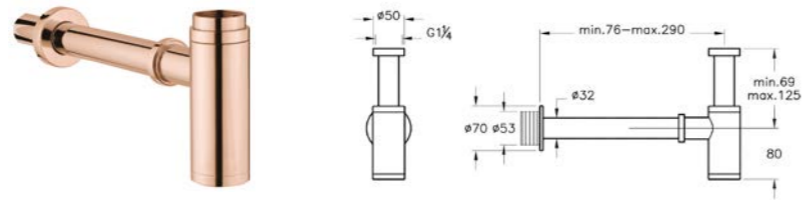

Universal bottle trap for basins, T trap*
P: 76mm (min) - 290mm (max)

A45123	Chrome	£95
A4512323	Gold	£113
A4512326	Copper	£113
A4512334	Brushed Nickel	£142
A4512336	Matt Black	£142