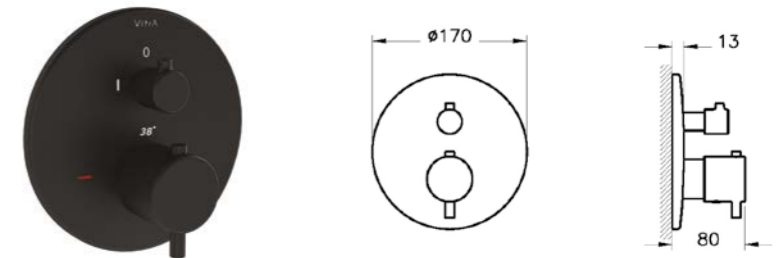

Built-in Mixers - 1 Way

Origin built-in thermostatic 1-way mixer
H: 170mm P: 80mm

A42672	Chrome	£179
A4267226	Copper	£215
A4267234	Brushed Nickel	£269
A4267236	Matt Black	£269

V1 Concealed part required

Root built-in thermostatic 1-way mixer, round
H: 170mm P: 80mm

A42695	Chrome	£168
A4269526	Copper	£202
A4269534	Brushed Nickel	£258
A4269523	Gold	£258
A4269536	Matt Black	£258

V1 Concealed part required