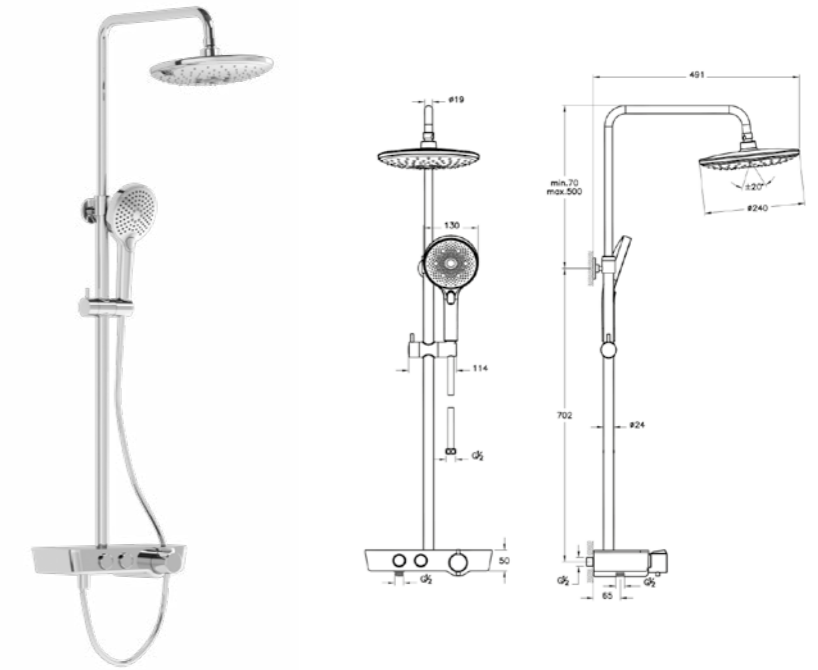

Aquaheat Exposed Shower Columns

Aquaheat Charm 240 shower column
with 2F overhead and shelf
H: 772mm min + 500mm extension P: 491mm

A47203 Chrome £559

Showerhead provides max. 10 L/min. flow rate