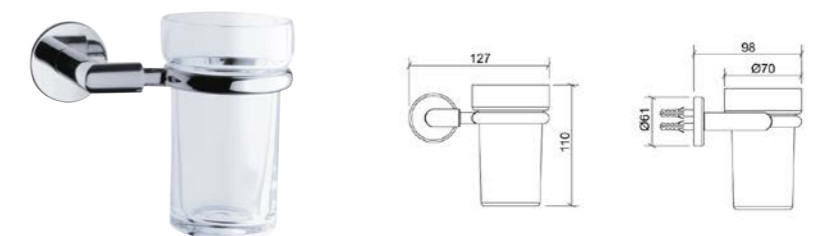

H: 95mm W: 125mm P: 95mm

A44780 Chrome £45