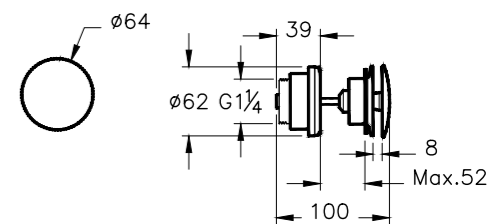

H: 100mm P: 64mm

A45148	Chrome	£71
A4514823	Gold	£71
A4514826	Copper	£71
A4514834	Brushed Nickel	£106
A4514836	Matt Black	£106

Universal waste, push open*

H: 100mm P: 64mm

A45149	Chrome	£77
A4514923	Gold	£77
A4514926	Copper	£77
A4514934	Brushed Nickel	£113
A4514936	Matt Black	£113