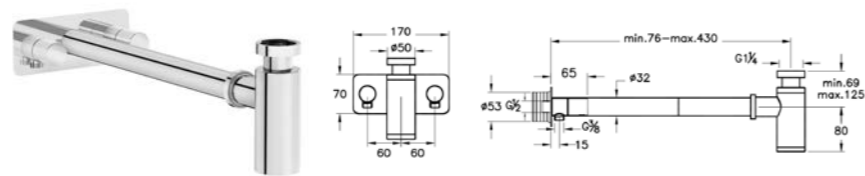

Universal bottle trap for basins
with isolation taps, symmetric*
P: 76mm (min) - 430mm (max)

A45159	Chrome	£163
A4515926	Copper	£194
A4515934	Brushed Nickel	£242
A4515936	Matt Black	£242

Universal bottle trap for basins
with isolation taps, asymmetric*
P: 76mm (min) - 430mm (max)