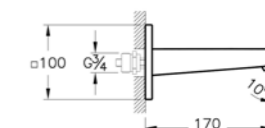

A42739	Chrome	£96
A4273923	Gold	£116
A4273926	Copper	£116
A4273934	Brushed Nickel	£146
A4273936	Matt Black	£146