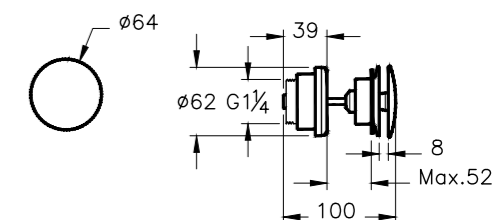

H: 100mm P: 64mm

A45148	Chrome	£71
A4514823	Gold	£71
A4514826	Copper	£71
A4514834	Brushed Nickel	£106
A4514836	Matt Black	£106

Universal waste, push open*

H: 100mm P: 64mm

A45149	Chrome	£77
A4514923	Gold	£77
A4514926	Copper	£77
A4514934	Brushed Nickel	£113
A4514936	Matt Black	£113