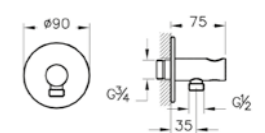

Complete Concealed Shower Sets

To help you find the right look for your bathroom, we've created two complete shower sets.

All the elements you need to create a seamless showering environment are included in the complete shower sets. The minimum installation depth is 77mm.

Chrome

Matt Black

Complete Concealed Shower Sets

Origin complete shower system
Option 1
V-Box Projection Min: 77mm Max: 142mm

A49275 Chrome £922

Also available in Matt Black

Origin complete shower system
Option 2
V-Box Projection Min: 77mm Max: 142mm

A4927536 Matt Black £1,330

Concealed part included