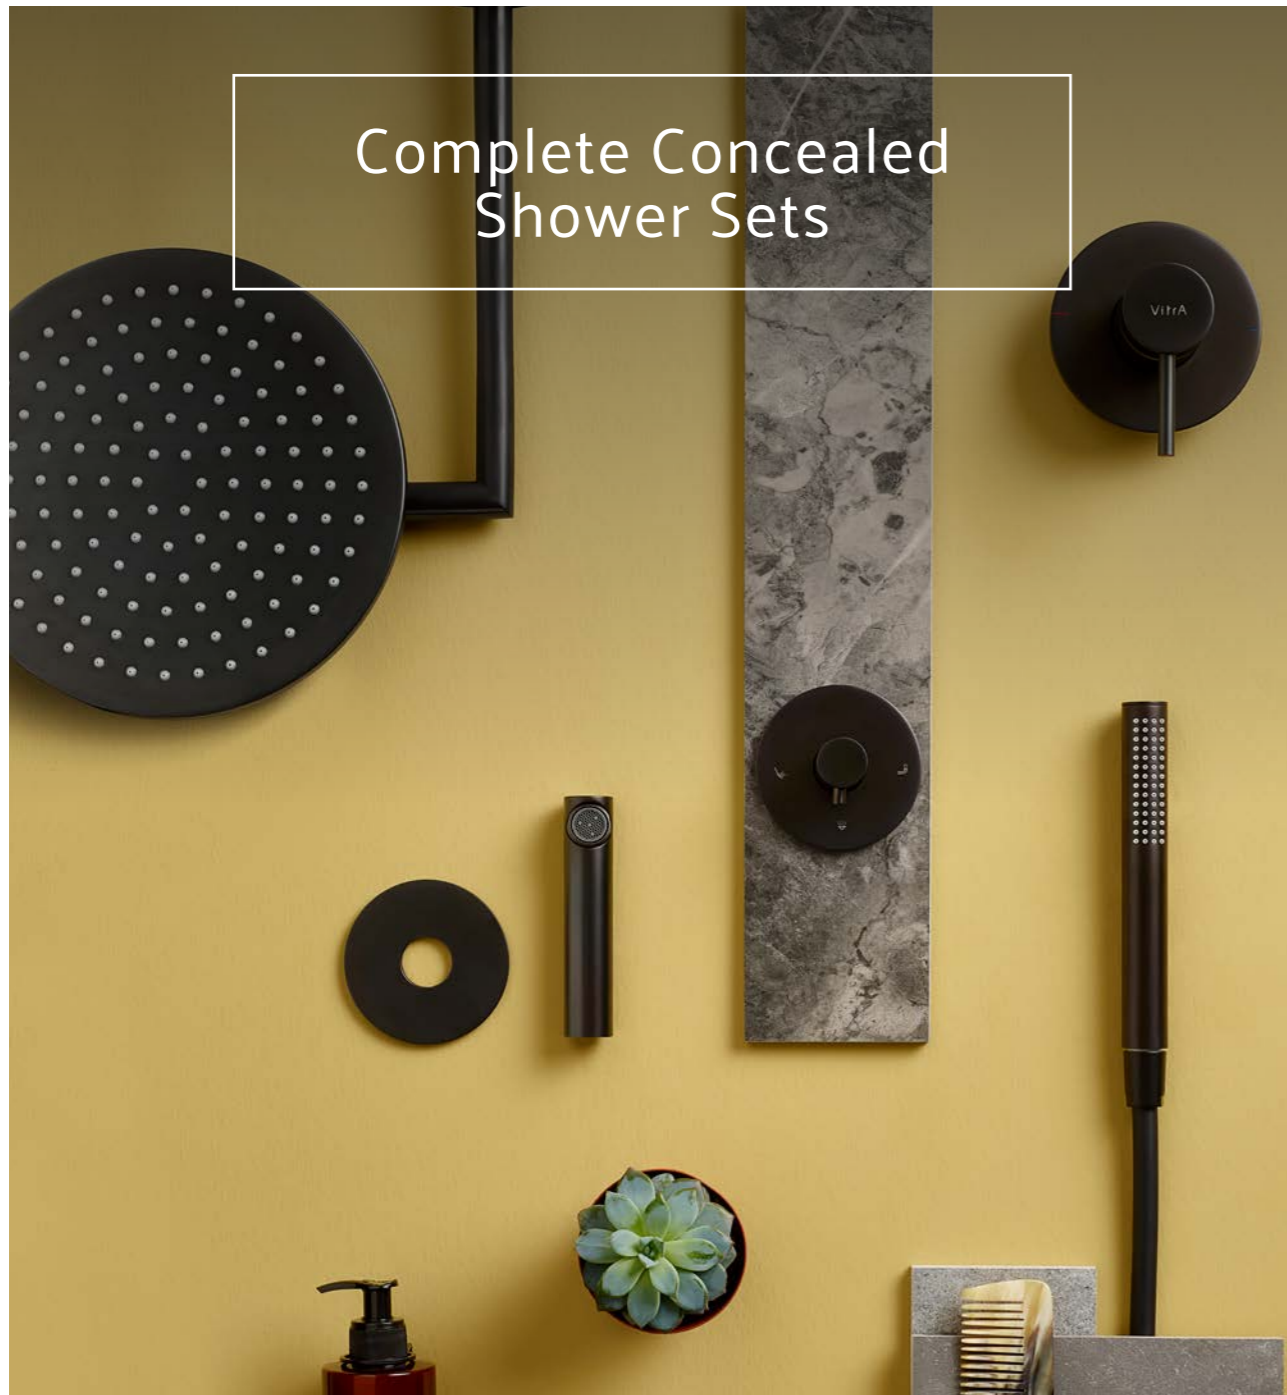

Complete Concealed Shower Sets

To help you find the right look for your bathroom, we've created two complete shower sets.

All the elements you need to create a seamless showering environment are included in the complete shower sets. The minimum installation depth is 77mm.

Chrome

Matt Black