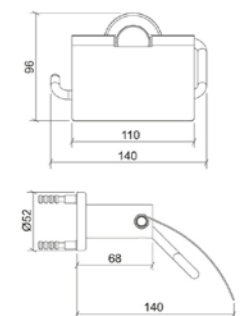

Ilia

Chrome

Ilia

Towel ring
H: 210mm W: 190mm P: 70mm
A44394 Chrome £70

Towel holder
H: 52mm W: 460mm P: 70mm
A44392 Chrome £97

Bathrobe hook
H: 55mm W: 58mm P: 70mm
A44391 Chrome £56

Covered toilet roll holder
H: 135mm W: 140mm P: 70mm
A44390 Chrome £79