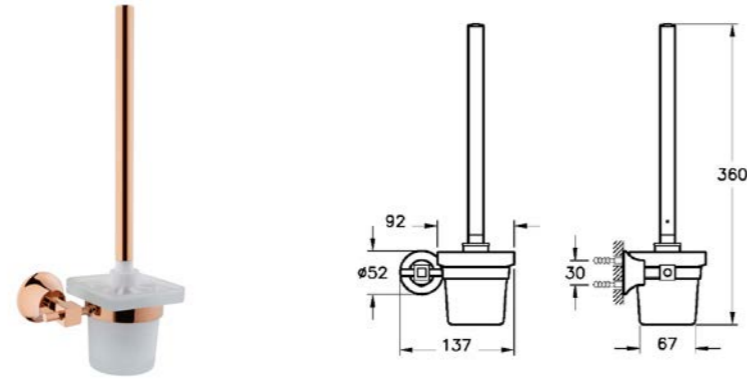

- A44424 Chrome £152
- A4442426 Copper £152
- A4442423 Gold £152

Soap dish
H: 52mm W: 90mm P: 98mm