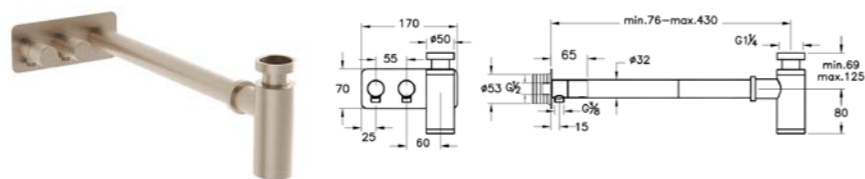

Universal bottle trap for basins
with isolation taps, asymmetric*
P: 76mm (min) - 430mm (max)

A45156	Chrome	£163
A4515626	Copper	£194
A4515634	Brushed Nickel	£242
A4515636	Matt Black	£242