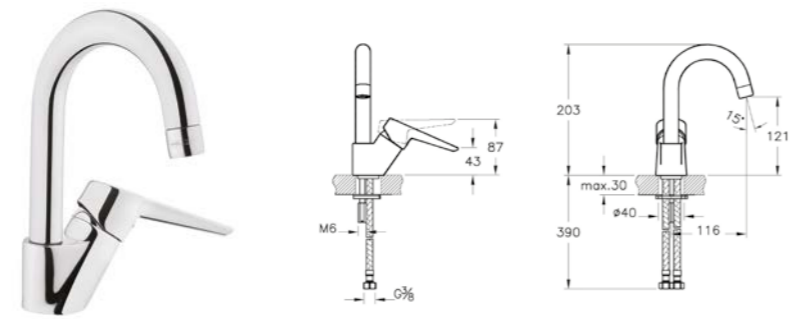

Basin mixer with swivel spout
H: 203mm P: 116mm

A42442 Chrome £122

Max. 5 L/min. flow rate