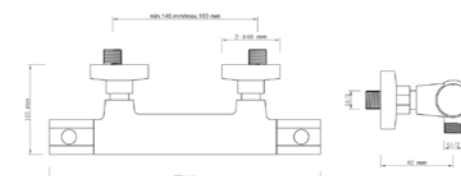

A47183	Chrome	£135
--------	--------	------

Brava wall-mounted shower mixer
H: 85mm P: 92mm

A42614 Chrome £533

Solid S wall-mounted shower mixer
H: 108mm P: 154mm

A42445 Chrome £107

Root bath mixer, round
H: 100mm P: 165mm