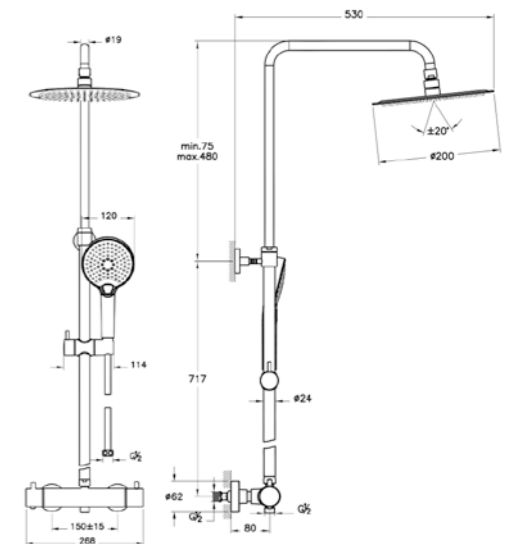

Aquaheat Bliss 250 thermostatic shower column
H: 792mm min + 480mm extension P: 530mm

- A47201 Chrome £412

Showerhead provides max. 10 L/min. flow rate