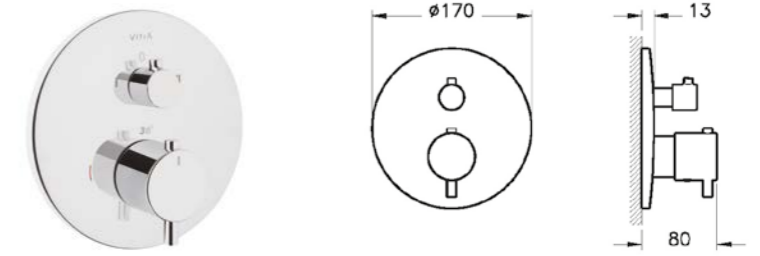

Built-in Mixers - 2 Way

Minimax S built-in thermostatic 2-way mixer
H: 170mm P: 80mm

A42671 Chrome £200

V1 Concealed part required