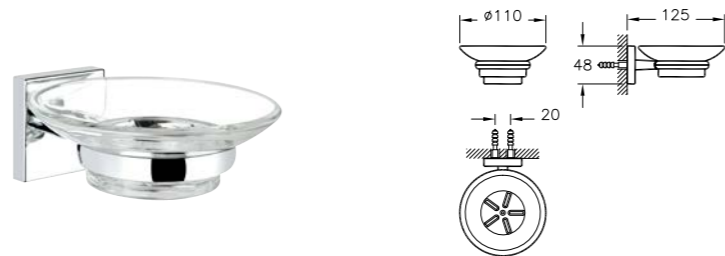

A44992 Chrome £49

Toothbrush holder
H: 95mm W: 67mm P: 102mm