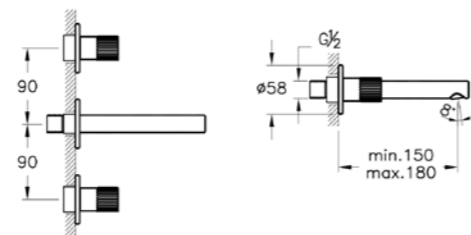

Tall basin mixer for bowls, large
H: 325mm P: 160mm

- A42558 Chrome £308
- A4255826 Copper £368
- A4255834 Brushed Nickel £460
- A4255836 Matt Black £460

Max. 5 L/min. flow rate

Bidet mixer, including pop-up waste
H: 150mm P: 105mm

- A42559 Chrome £279
- A4255926 Copper £334
- A4255934 Brushed Nickel £417
- A4255936 Matt Black £417

Max. 5 L/min. flow rate

Built-in basin mixer, 2TH
H: 102mm P: 148mm

- A42581 Chrome £173
- A4258126 Copper £210
- A4258134 Brushed Nickel £262
- A4258136 Matt Black £262

Max. 5 L/min. flow rate

B2 Concealed part required

Built-in basin mixer, 3TH
H: 58mm P: 150mm

- A42582 Chrome £161
- A4258226 Copper £192
- A4258234 Brushed Nickel £238
- A4258236 Matt Black £238

Max. 5 L/min. flow rate

B1 Concealed part required

Deck-mounted basin mixer, 3TH
H: 135mm P: 127mm

- A42583 Chrome £268
- A4258326 Copper £321
- A4258334 Brushed Nickel £401
- A4258336 Matt Black £401

Max. 5 L/min. flow rate

Floor-mounted basin mixer
H: 1075mm P: 225mm

- A42663 Chrome £816
- A4266326 Copper £979
- A4266334 Brushed Nickel £1,225
- A4266336 Matt Black £1,225

Max. 5 L/min. flow rate

✓ Concealed part included

Floor-mounted bath mixer with hand shower
H: 913mm P: 168mm Hose length: 1500mm

- A42681 Chrome £1,234
- A4268126 Copper £1,480
- A4268134 Brushed Nickel £1,849
- A4268136 Matt Black £1,849

✓ Concealed part included

For **B1** and **B2** information, please refer to the **Icon Guide**