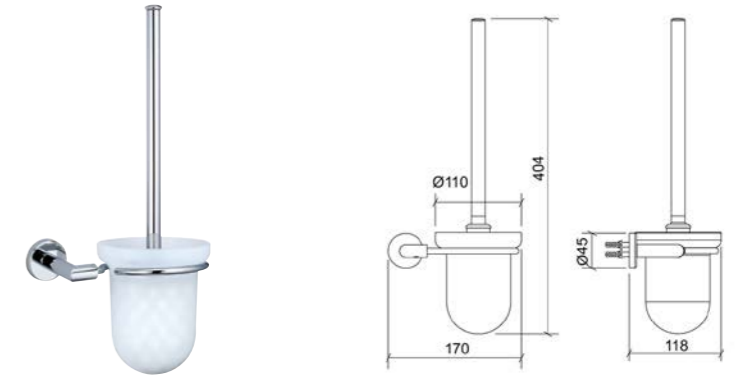

H: 404mm W: 170mm P: 118mm

A44790 Chrome £77

Soap dish