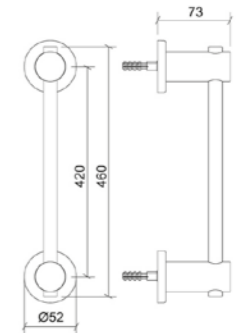

Ilia

Chrome

Ilia

Towel ring
H: 210mm W: 190mm P: 70mm
A44394 Chrome £70

Towel holder
H: 52mm W: 460mm P: 70mm
A44392 Chrome £97

Bathrobe hook
H: 55mm W: 58mm P: 70mm
A44391 Chrome £56

Covered toilet roll holder
H: 135mm W: 140mm P: 70mm
A44390 Chrome £79