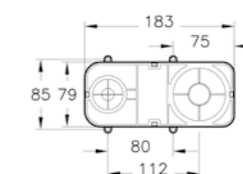

B2

Concealed part for built-in basin mixer
H: 85mm

A42230 £118