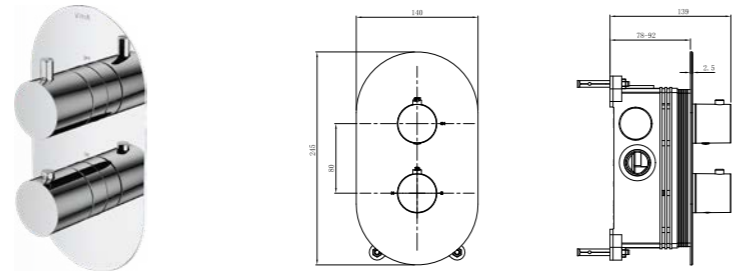

Built-in Mixers - Aquaheat

Aquaheat built-in thermostatic shower mixer, round, 1-way
H: 245mm P: 47mm

A47192 Chrome £328

✓ Concealed part included