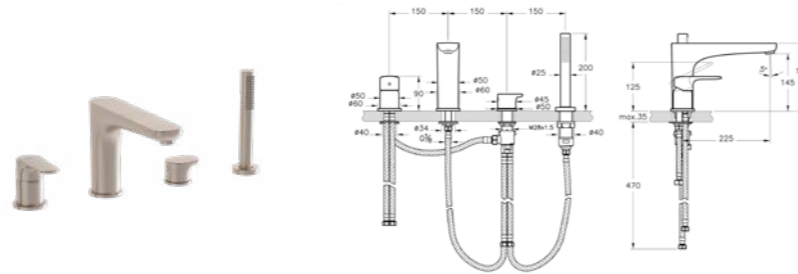

For **B2** information, please refer to the **Icon Guide**

Bath/shower mixer, round
H: 100mm P: 165mm

A42725	Chrome	£196
A4272526	Copper	£241
A4272534	Brushed Nickel	£303
A4272523	Gold	£303
A4272536	Matt Black	£303

See page 48 for complementary Showers

Deck-mounted bath mixer
with hand shower, round, 4TH
H: 150mm P: 225mm

A42743	Chrome	£738
A4274326	Copper	£895
A4274334	Brushed Nickel	£1,118
A4274323	Gold	£1,118
A4274336	Matt Black	£1,118