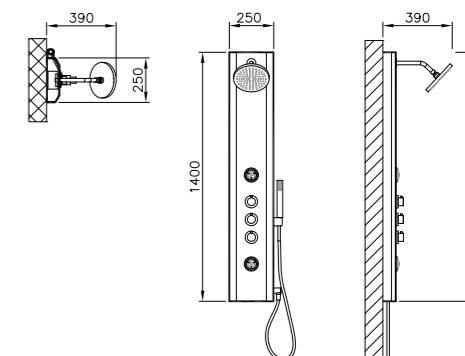

Move Shower Column

Move shower column
with thermostatic mixer
H: 1400mm W: 250mm P: 390mm

A45816 White £617