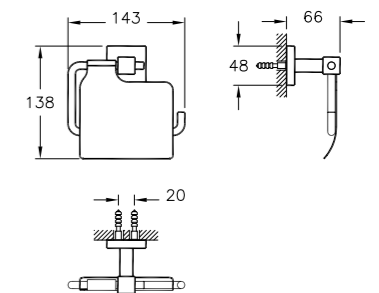

Towel ring
H: 148mm W: 160mm P: 66mm
A44994 Chrome £66

Towel holder
H: 48mm W: 512mm P: 75mm
A44995 Chrome £74

Bathrobe hook
H: 48mm W: 48mm P: 66mm
A44998 Chrome £34

Covered toilet roll holder
H: 138mm W: 143mm P: 66mm
A44996 Chrome £66