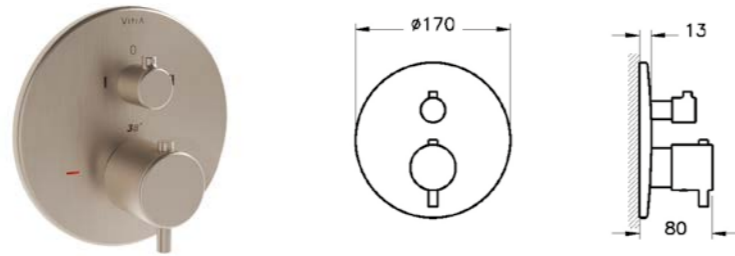

Built-in Mixers - 2 Way

Origin built-in thermostatic 2-way mixer
H: 170mm P: 80mm

A42671	Chrome	£200
A4267126	Copper	£238
A4267134	Brushed Nickel	£296
A4267136	Matt Black	£296

V1 Concealed part required