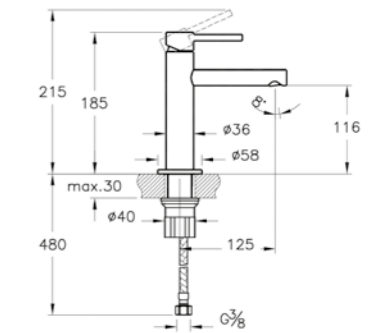

Max. 5 L/min. flow rate

Basin mixer, including pop-up waste

H: 185mm P: 125mm

A42568	Chrome	£256
A4256826	Copper	£307
A4256834	Brushed Nickel	£383
A4256836	Matt Black	£383

Max. 5 L/min. flow rate

Tall basin mixer for bowls