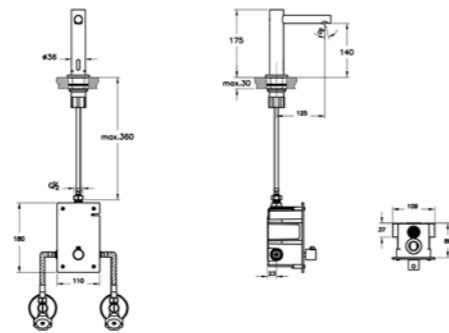

Origin countertop basin mixer, touch free, battery operated
H: 175mm P: 125mm

A47214	Chrome	£549
A4721426	Copper	£660
A4721434	Brushed Nickel	£823
A4721436	Matt Black	£823

Max. 5 L/min. flow rate