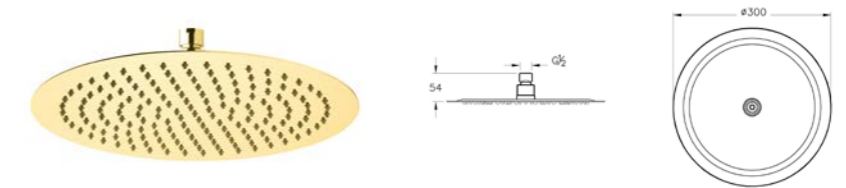

Lite Rain showerhead
W: 300mm

A4567423	Gold	£385

Flow regulator provides
max. 18 L/min. flow rate