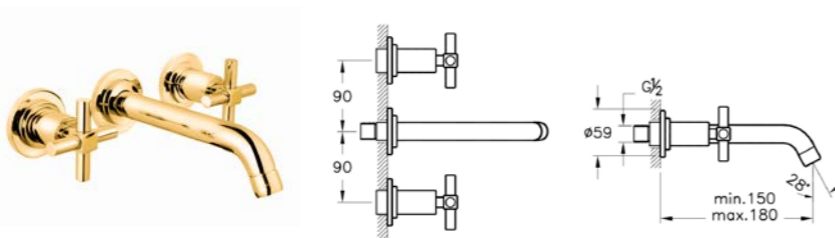

Basin mixer, 3TH
H: 165mm P: 113mm

A40861 Chrome £268
A4086123 Gold £321

Max. 5 L/min. flow rate

Basin mixer with pop-up waste, 3TH
H: 165mm P: 113mm

A40877 Chrome £293
A4087723 Gold £352

Max. 5 L/min. flow rate

Built-in basin mixer, 3TH
H: 59mm P: 150mm

A40830 Chrome £158
A4083023 Gold £190

Max. 5 L/min. flow rate

B1 Concealed part required

Wall-mounted bath/shower mixer, 2TH
P: 175mm

A40868 Chrome £324

See page 48 for complementary Showers

Built-in bath/shower mixer
with flow diverter, 4TH
H: 147mm P: 125mm

A40832 Chrome £158
A4083223 Gold £190

B3 Concealed part required

See page 48 for complementary Showers

Deck-mounted bath mixer
with hand shower, 4TH
H: 220mm P: 185mm

A40935 Chrome £645
A4093523 Gold £775

Floor-mounted bath mixer
with hand shower
H: 687mm P: 230mm

A42398 Chrome £903
A4239823 Gold £1,083

For **B1** and **B3** information, please refer to the **Icon Guide**