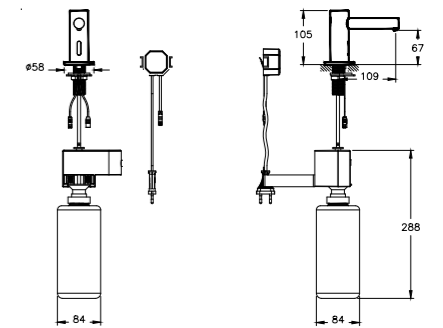

Origin countertop touch free soap dispenser, short, battery operated
H: 105mm W: 58mm P: 109mm

A44758	Chrome	£364
A4475826	Copper	£437
A4475834	Brushed Nickel	£549
A4475836	Matt Black	£549

Origin countertop touch free soap dispenser, tall, mains supply
H: 287mm W: 58mm P: 109mm