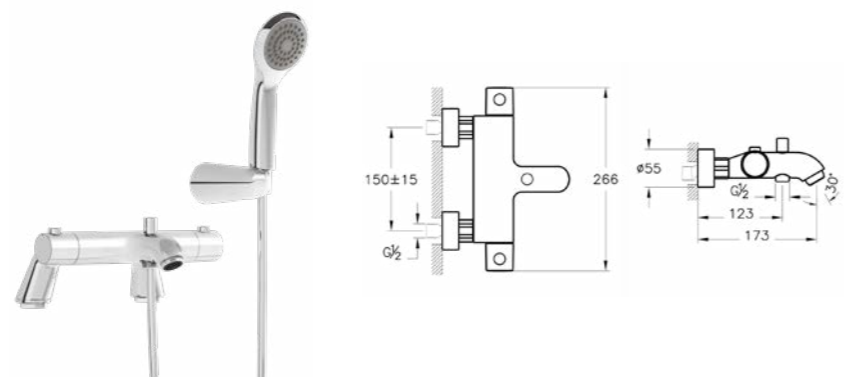

A47220 Chrome £334

A42613 Chrome £761