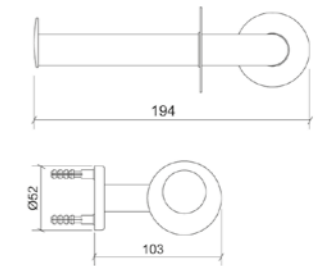

A44272 Chrome £42

Toilet brush holder
H: 367mm W: 83mm P: 87mm