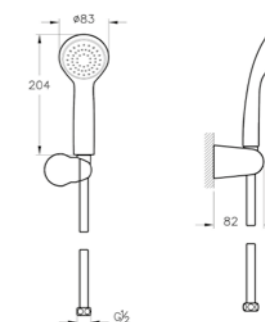

Solo C hand shower
P: 82mm

A45675	Chrome	£59
--------	--------	-----

Flow regulator provides
max. 7 L/min. flow rate

Handheld Showers - Shower Outlets

Built-in hand shower outlet and holder
H: 90mm P: 75mm