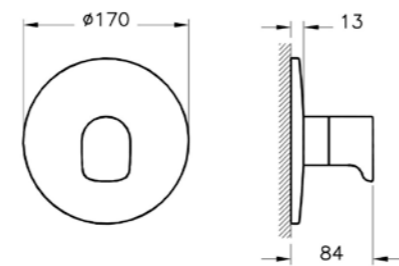

V1 Concealed part required

Root built-in diverter, 3-way, round
H: 170mm P: 80mm

A42696	Chrome	£157
A4269626	Copper	£190
A4269634	Brushed Nickel	£246
A4269623	Gold	£246
A4269636	Matt Black	£246