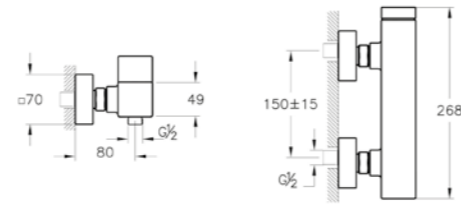

A47183	Chrome	£135
--------	--------	------

Brava wall-mounted shower mixer
H: 85mm P: 92mm

A42614 Chrome £533

Solid S wall-mounted shower mixer
H: 108mm P: 154mm

A42445 Chrome £107

Root bath mixer, round
H: 100mm P: 165mm