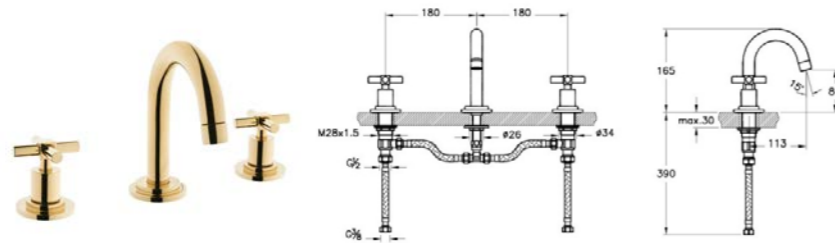

Basin mixer, 3TH
H: 165mm P: 113mm

A40861 Chrome £268
A4086123 Gold £321

Max. 5 L/min. flow rate

Basin mixer with pop-up waste, 3TH
H: 165mm P: 113mm

A40877 Chrome £293
A4087723 Gold £352

Max. 5 L/min. flow rate