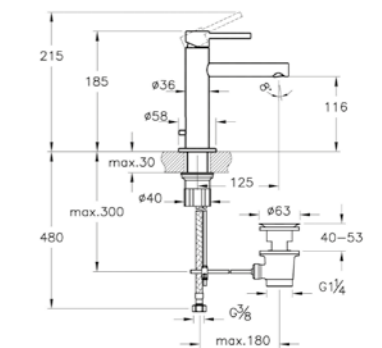

Max. 5 L/min. flow rate

Basin mixer, including pop-up waste

H: 185mm P: 125mm

A42568	Chrome	£256
A4256826	Copper	£307
A4256834	Brushed Nickel	£383
A4256836	Matt Black	£383

Max. 5 L/min. flow rate

Tall basin mixer for bowls

H: 265mm P: 145mm

A42557	Chrome	£268
A4255726	Copper	£321
A4255734	Brushed Nickel	£401
A4255736	Matt Black	£401

Max. 5 L/min. flow rate

Tall basin mixer for bowls, large
H: 325mm P: 160mm

- A42558 Chrome £308
- A4255826 Copper £368
- A4255834 Brushed Nickel £460
- A4255836 Matt Black £460