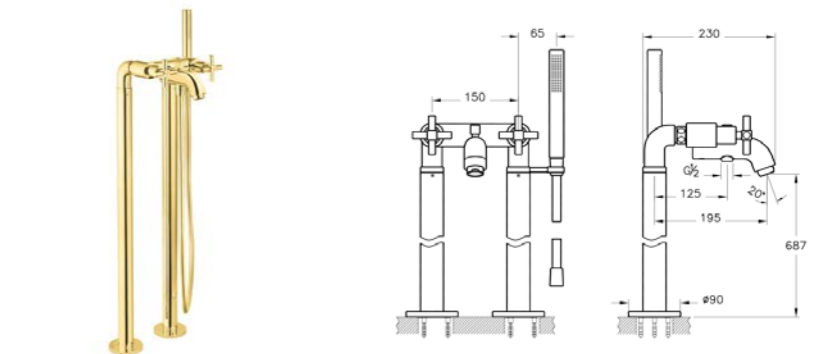

Floor-mounted bath mixer
with hand shower
H: 687mm P: 230mm

A42398 Chrome £903
A4239823 Gold £1,083