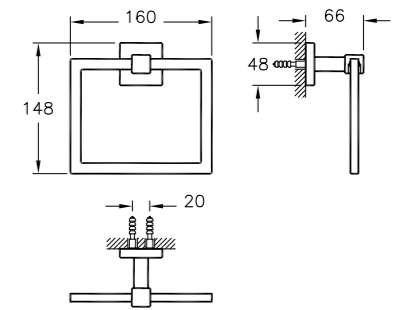

Towel ring
H: 148mm W: 160mm P: 66mm
A44994 Chrome £66

Towel holder
H: 48mm W: 512mm P: 75mm
A44995 Chrome £74

Bathrobe hook
H: 48mm W: 48mm P: 66mm
A44998 Chrome £34

Covered toilet roll holder
H: 138mm W: 143mm P: 66mm
A44996 Chrome £66