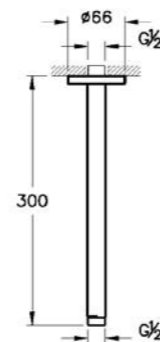

Universal ceiling-mounted long connection pipe
P: 300mm

A45650	Chrome	£85
A4565026	Copper	£102
A4565034	Brushed Nickel	£126
A4565036	Matt Black	£126