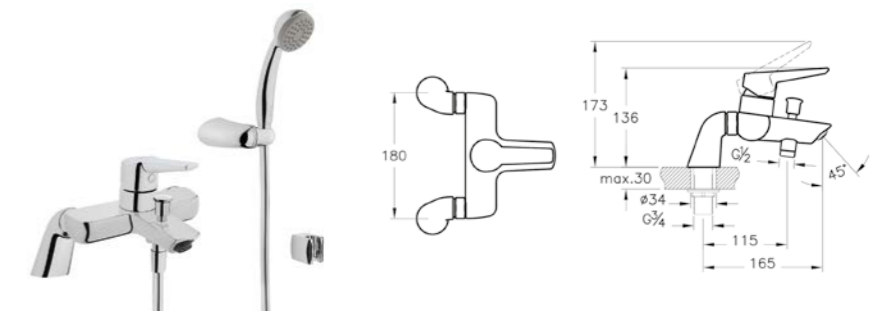

Bath/shower mixer with hand shower, 2TH
P: 165mm

A42498 Chrome £242