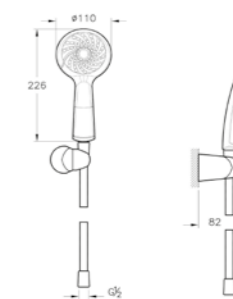

Solo C hand shower
P: 82mm

A45675	Chrome	£59
--------	--------	-----

Flow regulator provides
max. 7 L/min. flow rate

Handheld Showers - Shower Outlets

Built-in hand shower outlet and holder
H: 90mm P: 75mm