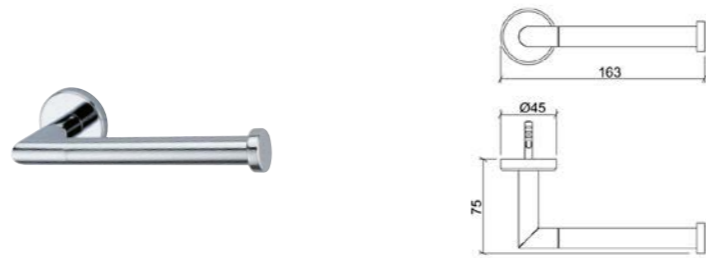

A44993 Chrome £47

Minimax S

See pages 14 and 48 for matching Taps and Showers

Chrome

Minimax S

Towel rail
H: 45mm W: 558mm P: 71mm

A44784 Chrome £72

Double towel rail
H: 45mm W: 558mm P: 128mm

A44794 Chrome £104

Robe hook
H: 50mm W: 45mm P: 70mm

A44787 Chrome £27

Towel ring
H: 185mm W: 200mm P: 70mm

A44783 Chrome £66

Toilet roll holder
H: 45mm W: 163mm P: 75mm

A44789 Chrome £73

Covered toilet roll holder
H: 150mm W: 170mm P: 70mm