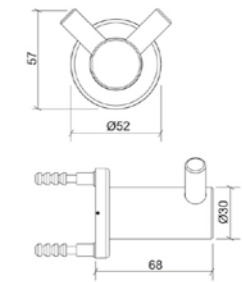

Ilia

Chrome

Ilia

Towel ring
H: 210mm W: 190mm P: 70mm
A44394 Chrome £70

Towel holder
H: 52mm W: 460mm P: 70mm
A44392 Chrome £97

Bathrobe hook
H: 55mm W: 58mm P: 70mm
A44391 Chrome £56

Covered toilet roll holder
H: 135mm W: 140mm P: 70mm
A44390 Chrome £79