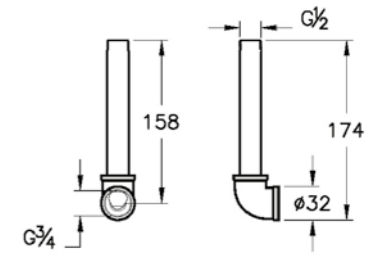

A42249 £31

Push type bath filler waste and overflow
H: 490mm P: 360mm