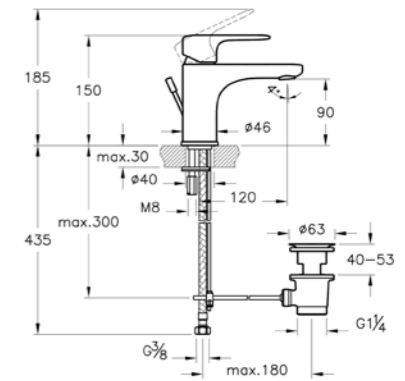

Compact basin mixer with pop-up, round
H: 150mm P: 120mm

A42722	Chrome	£154
A4272226	Copper	£184
A4272234	Brushed Nickel	£230
A4272223	Gold	£230
A4272236	Matt Black	£230

Max. 5 L/min. flow rate