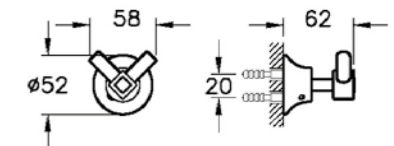

Towel rail, 45cm
H: 52mm W: 450mm P: 62mm

- A44421 Chrome £152
- A4442126 Copper £152
- A4442123 Gold £152

Bathrobe hook
H: 52mm W: 58mm P: 62mm

- A44423 Chrome £78
- A4442326 Copper £78
- A4442323 Gold £78