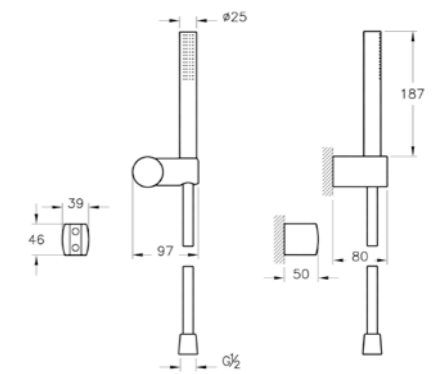

Concealed part included