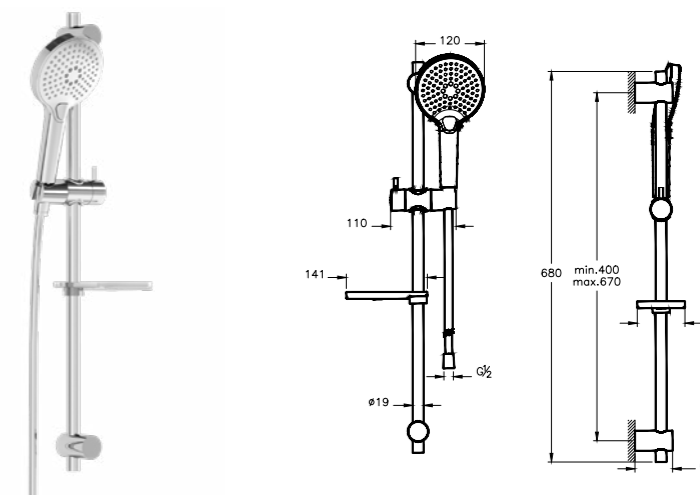

Slide Rails

Bliss 3F hand shower with slide rail
H: 680mm P: 83mm

A45743	Chrome	£196
A4574326	Copper*	£252
A4574334	Brushed Nickel	£280
A4574336	Matt Black	£280

Flow regulator provides
max. 12 L/min. flow rate

*It is possible that Bliss Copper varies from other
Copper ranges as a result of production differences