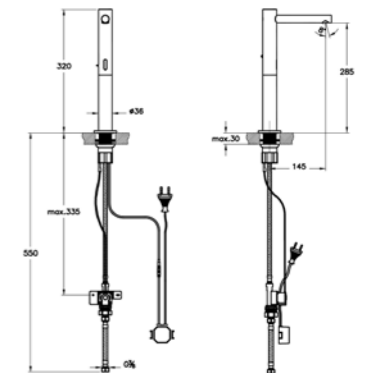

Origin basin mixer, touch free for bowls, single inlet, mains operated
H: 320mm P: 145mm

A47223	Chrome	£643
A4722326	Copper	£773
A4722334	Brushed Nickel	£967
A4722336	Matt Black	£967

Max. 5 L/min. flow rate