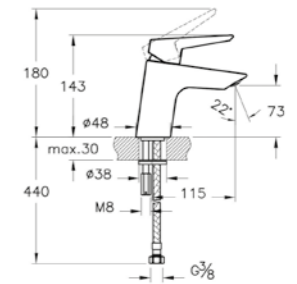

Solid S

See page 48 for complementary Showers

Chrome

Basin mixer

H: 143mm P: 115mm

A42440 Chrome £92

Max. 5 L/min. flow rate

Basin mixer, including pop-up waste