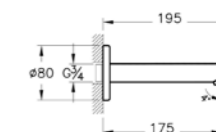

A42720	Chrome	£89
A4272023	Gold	£108
A4272026	Copper	£108
A4272034	Brushed Nickel	£134
A4272036	Matt Black	£134