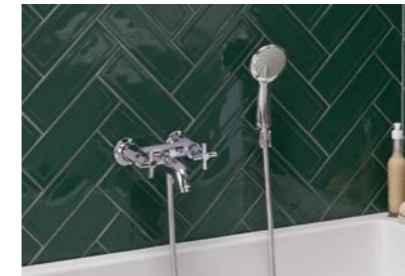

Handheld Showers
Page 72