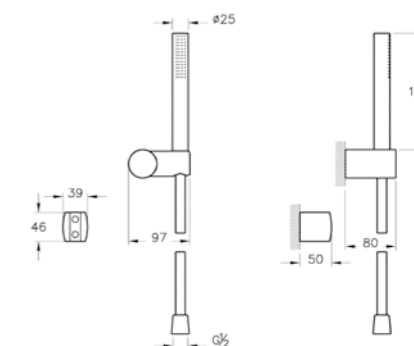

Handheld Showers

Handheld Showers

Origin hand shower
P: 80mm

A45543	Chrome	£212
A4554326	Copper	£255
A4554334	Brushed Nickel	£316
A4554336	Matt Black	£316

Flow regulator provides
max 12 L/min. flow rate

Uno hand shower
P: 82mm