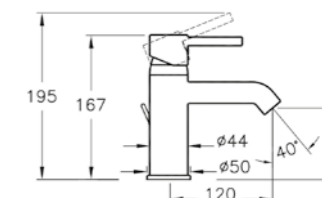

Basin mixer including pop-up waste
H: 167mm P: 120mm

A41986 Chrome £163

Max. 5 L/min. flow rate