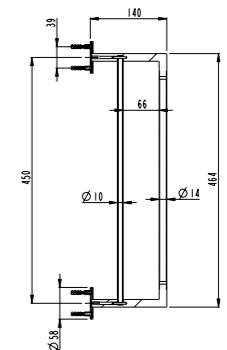

A44898	Chrome	£202
A4489826	Copper	£246
A4489834	Brushed Nickel	£308
A4489836	Matt Black	£308