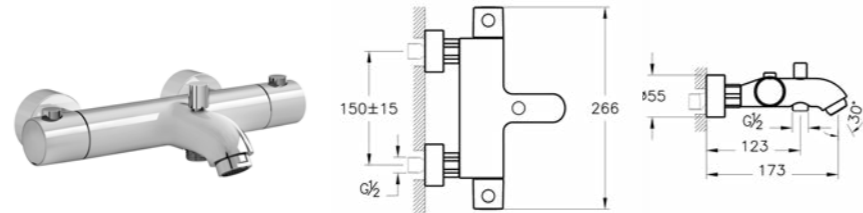

Aquaheat thermostatic bath/shower mixer
P: 173mm

A47172 Chrome £256

Aquaheat thermostatic bath/shower mixer and hand shower kit
H: 71mm P: 103mm