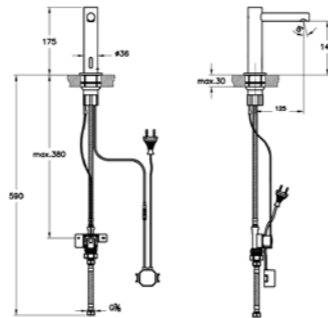

Origin countertop basin mixer, touch free, single inlet, mains operated
H: 175mm P: 125mm

A47215	Chrome	£504
A4721526	Copper	£605
A4721534	Brushed Nickel	£755
A4721536	Matt Black	£755

Max. 5 L/min. flow rate