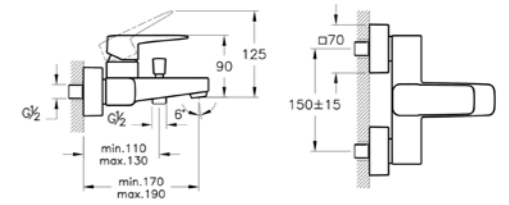

Bidet mixer with pop-up, square
H: 150mm P: 110mm

A42736	Chrome	£220
A4273626	Copper	£264
A4273634	Brushed Nickel	£331
A4273623	Gold	£331
A4273636	Matt Black	£331

Max. 5 L/min. flow rate

Deck-mounted bath mixer with hand shower, square, 4TH
H: 215mm P: 225mm