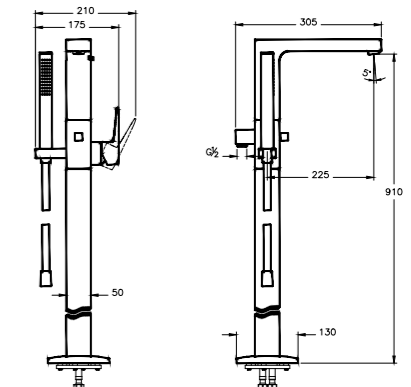

B2 Concealed part required

For **B2** information, please refer to the **Icon Guide**