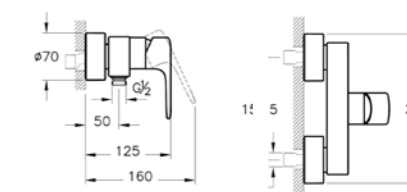

Copper

Brushed Nickel

Gold

Matt Black

Root shower mixer, round
H: 70mm P: 125mm

A42726	Chrome	£179
A4272626	Copper	£219
A4272634	Brushed Nickel	£275
A4272623	Gold	£275
A4272636	Matt Black	£275

Root shower mixer, square
H: 132mm P: 125mm