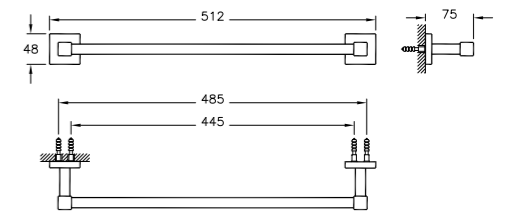

Towel ring
H: 148mm W: 160mm P: 66mm
A44994 Chrome £66

Towel holder
H: 48mm W: 512mm P: 75mm
A44995 Chrome £74

Bathrobe hook
H: 48mm W: 48mm P: 66mm
A44998 Chrome £34

Covered toilet roll holder
H: 138mm W: 143mm P: 66mm
A44996 Chrome £66