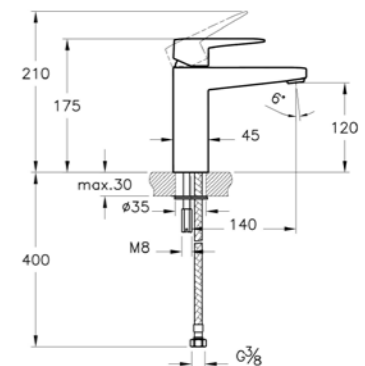

Basin mixer, square
H: 175mm P: 140mm

A42731	Chrome	£177
A4273126	Copper	£212
A4273134	Brushed Nickel	£264
A4273123	Gold	£264
A4273136	Matt Black	£264

Max. 5 L/min. flow rate