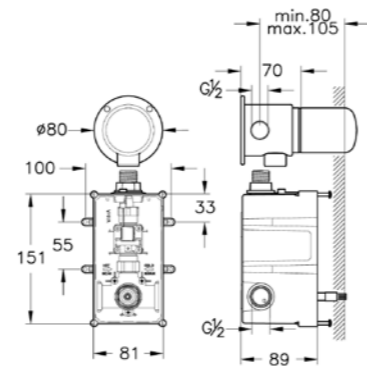

B6

Concealed part for Origin Touchless
H: 151mm P: 80-105mm

A47112 £350