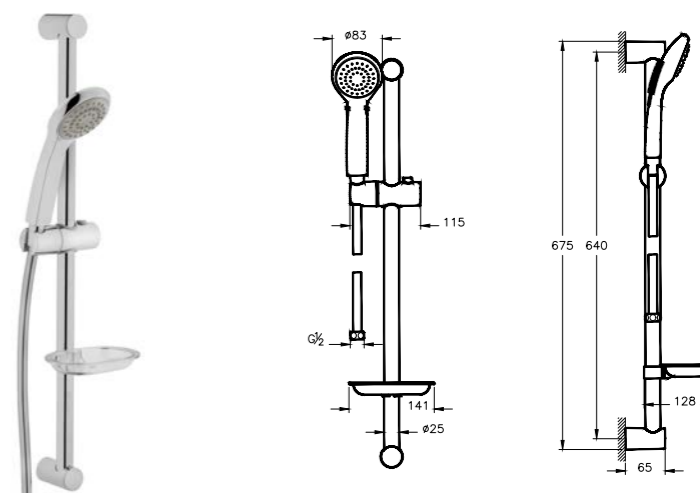

Solo C hand shower with slide rail
H: 675mm P: 128mm

- A45676 Chrome £98

Flow regulator provides
max. 7 L/min. flow rate