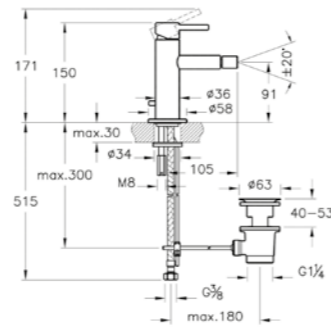

Max. 5 L/min. flow rate

Bidet mixer, including pop-up waste
H: 150mm P: 105mm

- A42559 Chrome £279
- A4255926 Copper £334
- A4255934 Brushed Nickel £417
- A4255936 Matt Black £417

Max. 5 L/min. flow rate