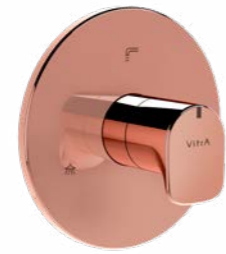

V1 Concealed part required

Root built-in diverter, 3-way, round
H: 170mm P: 80mm

A42696	Chrome	£157
A4269626	Copper	£190
A4269634	Brushed Nickel	£246
A4269623	Gold	£246
A4269636	Matt Black	£246