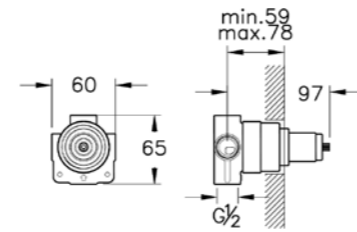

B5

Concealed part for 3-way diverter
H: 65mm P: 59-78mm

A42858 £100