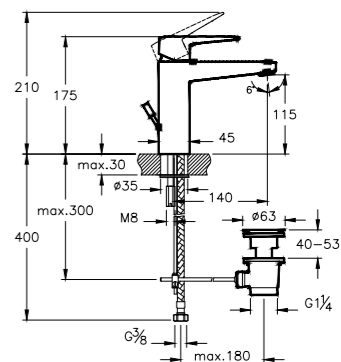

Basin mixer with pop-up, square
H: 175mm P: 140mm

A42734	Chrome	£195
A4273426	Copper	£233
A4273434	Brushed Nickel	£291
A4273423	Gold	£291
A4273436	Matt Black	£291

Max. 5 L/min. flow rate