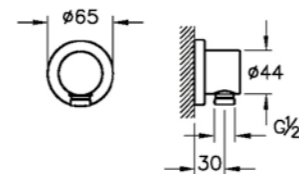

Built-in hand shower outlet
H: 65mm P: 30mm

A45223	Chrome	£46
A4522323	Gold	£56