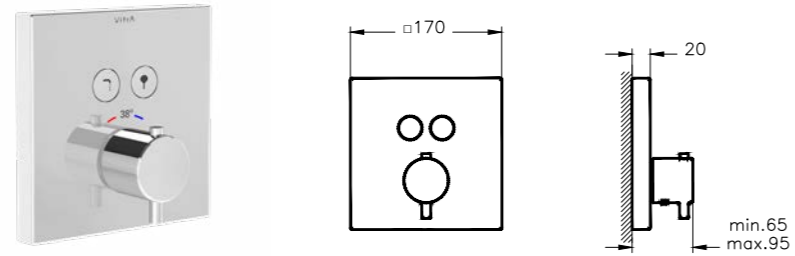

V1 Concealed part required

For V1 information, please refer to the **Icon Guide**

Aquacontrol concealed thermostatic bath mixer, square
H: 170mm P: 65mm

A42746 Chrome £225

V1 Concealed part required

Aquacontrol concealed thermostatic bath mixer, round
H: 170mm P: 65mm

A42718 Chrome £225

V1 Concealed part required

With Aquacontrol, you have the convenience of a push button

For V1 information, please refer to the **Icon Guide**

Built-in Mixers - Aquaheat

Aquaheat built-in thermostatic shower mixer, round, 1-way
H: 245mm P: 47mm