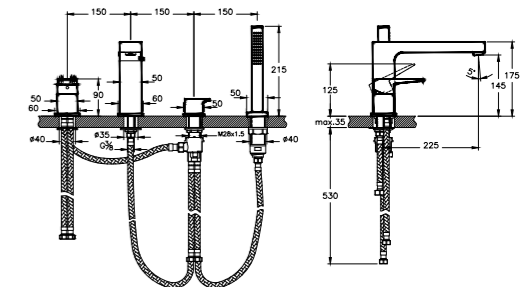

Tall basin mixer for bowls, square
H: 310mm P: 180mm

A42733	Chrome	£213
A4273326	Copper	£256
A4273334	Brushed Nickel	£320
A4273323	Gold	£320
A4273336	Matt Black	£320

Max. 5 L/min. flow rate

Bath/shower mixer, square
H: 90mm P: 190mm

A42737	Chrome	£230
A4273726	Copper	£275
A4273734	Brushed Nickel	£345
A4273723	Gold	£345
A4273736	Matt Black	£345

See page 48 for complementary Showers

Bidet mixer with pop-up, square
H: 150mm P: 110mm

A42736	Chrome	£220
A4273626	Copper	£264
A4273634	Brushed Nickel	£331
A4273623	Gold	£331
A4273636	Matt Black	£331

Max. 5 L/min. flow rate

Deck-mounted bath mixer with hand shower, square, 4TH
H: 215mm P: 225mm

A42757	Chrome	£783
A4275726	Copper	£939
A4275734	Brushed Nickel	£1,175
A4275723	Gold	£1,175
A4275736	Matt Black	£1,175

Built-in basin mixer, square
H: 100mm P: 170mm

A42738	Chrome	£153
A4273826	Copper	£183
A4273834	Brushed Nickel	£229
A4273823	Gold	£229
A4273836	Matt Black	£229

Max. 5 L/min. flow rate

Floor-mounted bath mixer with hand shower, square
H: 910mm P: 225mm

A42760	Chrome	£1,175
A4276026	Copper	£1,409
A4276034	Brushed Nickel	£1,761
A4276023	Gold	£1,761
A4276036	Matt Black	£1,761

B2 Concealed part required

For **B2** information, please refer to the **Icon Guide**