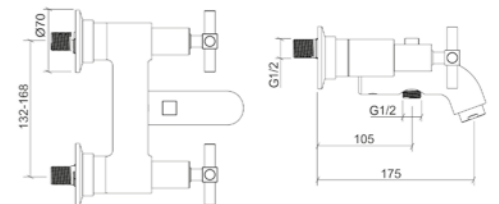

A40868 Chrome £324