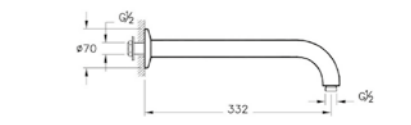

Complete Concealed Shower Sets

To help you find the right look for your bathroom, we've created two complete shower sets.

All the elements you need to create a seamless showering environment are included in the complete shower sets. The minimum installation depth is 77mm.

Chrome

Matt Black

Complete Concealed Shower Sets

Origin complete shower system
Option 1
V-Box Projection Min: 77mm Max: 142mm

A49275 Chrome £922

Also available in Matt Black

Origin complete shower system
Option 2
V-Box Projection Min: 77mm Max: 142mm

A4927536 Matt Black £1,330

Concealed part included