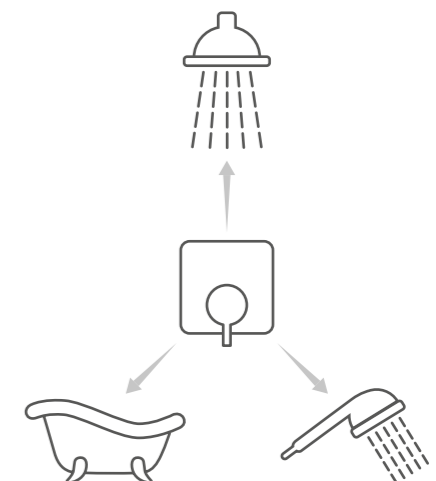

Step 2

Choose your showerhead and/or hand shower

1-way: Shower mixer with adjustable water temperature control to a single outlet: hand shower or overhead shower.

2-way: Shower mixer with adjustable water temperature control can be diverted to two outlets: hand shower, overhead shower, or bath spout.

We have a wide range of showerheads and hand showers to match our bath, shower and basin mixers. From traditional to modern, round to square, powerful to water-saving, you can find one that perfectly matches the other elements of your bathroom design.

Step 3

Adding a bath to your bathroom equation?

3-way: A diverter allows the flow of water to be switched from one outlet to another.

These are shown on page 64

Shower sprays

Whether you are starting or finishing your day, we have the perfect showering experience for you.