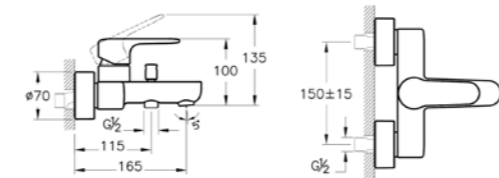

A42725 Chrome £196
A4272526 Copper £241
A4272534 Brushed Nickel £303
A4272523 Gold £303
A4272536 Matt Black £303

Root bath mixer, square
H: 90mm P: 190mm