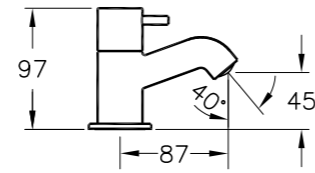

Basin taps, 2TH
H: 97mm P: 87mm

A42362 Chrome £109