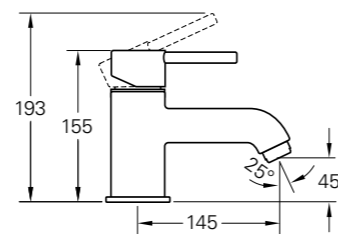

A42410 Chrome £406

See page 48 for complementary Showers

Deck-mounted mono bath mixer
H: 155mm P: 145mm

A42111 Chrome £272

Deck-mounted bath/shower mixer
with hand shower
H: 137mm P: 174mm

A42112 Chrome £360