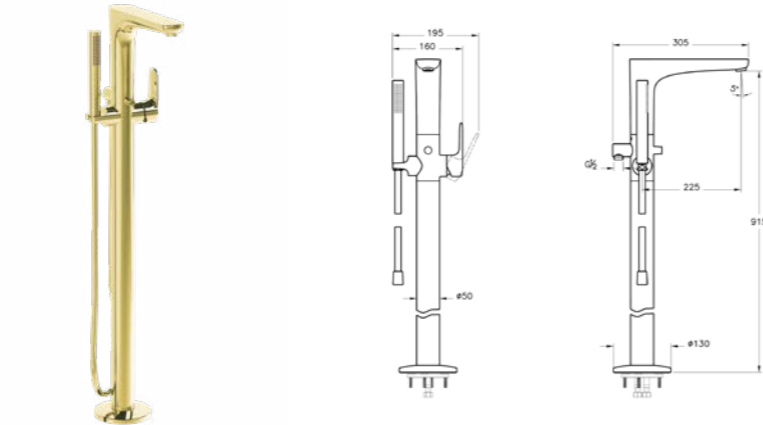

Floor-mounted bath mixer
with hand shower, round
H: 915mm P: 305mm

A42741	Chrome	£1,118
A4274126	Copper	£1,342
A4274134	Brushed Nickel	£1,678
A4274123	Gold	£1,678
A4274136	Matt Black	£1,678