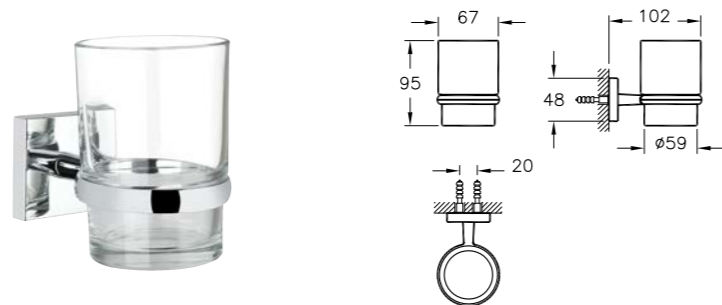

A44993 Chrome £47

Minimax S

See pages 14 and 48 for matching Taps and Showers

Chrome

Minimax S

Towel rail
H: 45mm W: 558mm P: 71mm

A44784 Chrome £72

Double towel rail
H: 45mm W: 558mm P: 128mm