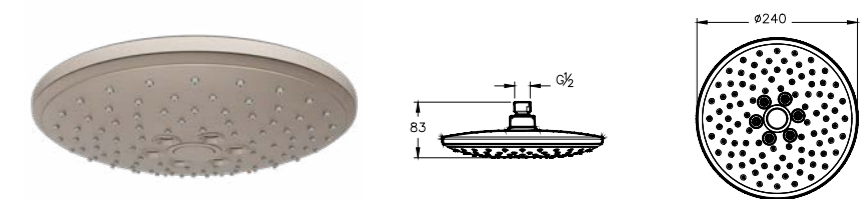

Bliss 2F showerhead
W: 240mm

A45742	Chrome	£224
A4574226	Copper**	£263
A4574234	Brushed Nickel	£331
A4574236	Matt Black	£331

Flow regulator provides
max. 9 L/min. flow rate