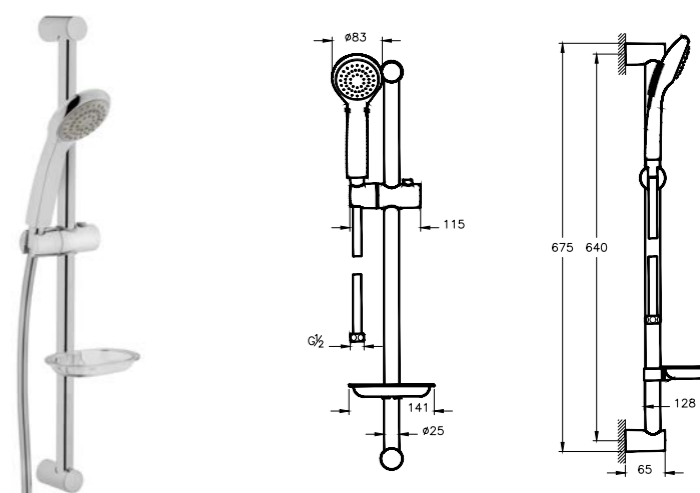

Move Shower Column

As the perfect retrofit for your existing shower, the Move shower column features two adjustable massage jets, an overhead drench shower and integrated hand shower for a true spa-like experience.