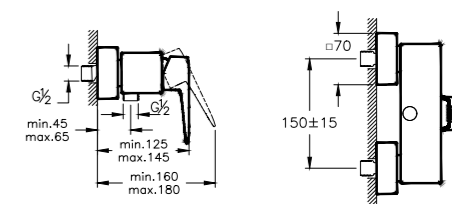

Root shower mixer, square
H: 132mm P: 125mm

A42761	Chrome	£208
A4276126	Copper	£253
A4276134	Brushed Nickel	£314
A4276123	Gold	£314
A4276136	Matt Black	£314