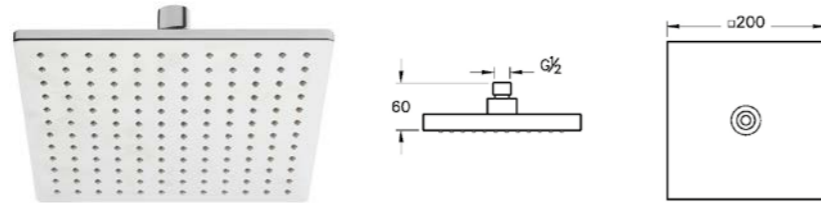

Rain Q showerhead
W: 220mm

A45707 Chrome £66

Flow regulator provides
max. 9L/ min. flow rate

Rain L showerhead
W: 185mm

A45708 Chrome £66

Flow regulator provides
max. 9 L/min. flow rate

Overhead Showers - Connection Pipes