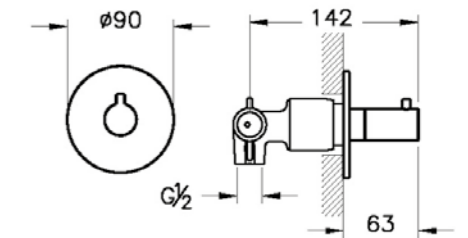

V1 Concealed part required

Origin built-in flow diverter, 2-way
H: 90mm P: 63mm

A42857	Chrome	£120
A4285726	Copper	£144
A4285734	Brushed Nickel	£180
A4285736	Matt Black	£180