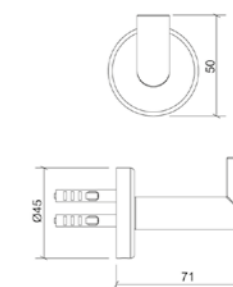

Robe hook
H: 50mm W: 45mm P: 70mm

A44787 Chrome £27