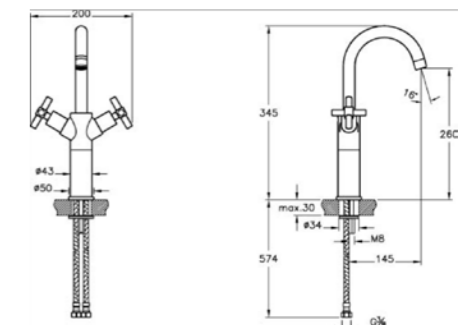

Basin mixer including pop-up waste
H: 232mm P: 115mm

A40876 Chrome £256
A4087623 Gold £307

Max. 5 L/min. flow rate

Tall basin mixer for bowls
H: 345mm P: 145mm

A40851 Chrome £256
A4085123 Gold £307

Max. 5 L/min. flow rate