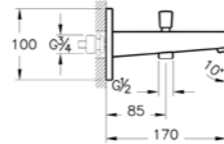

A42740 Chrome £137
A4274023 Gold £165
A4274026 Copper £165
A4274034 Brushed Nickel £205
A4274036 Matt Black £205

Concealed universal connection
pipe for bath spout