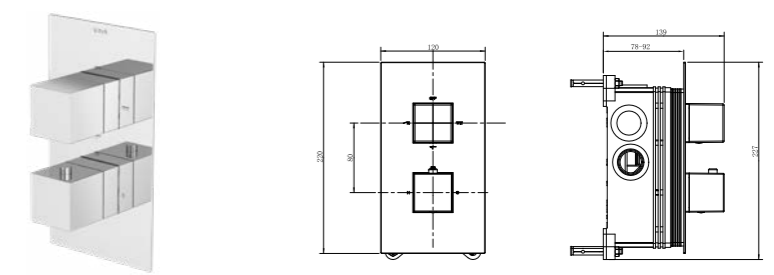

A47191 Chrome £328

✓ Concealed part included

Aquaheat built-in thermostatic shower mixer, square, 3-way
H: 220mm P: 47mm

A47193 Chrome £352

✓ Concealed part included

Built-in Mixers - Flow Diverters

Origin built-in flow diverter, 3-way
H: 170mm P: 84mm