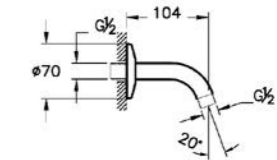

Overhead Showers - Connection Pipes

Universal wall-mounted connection pipe
P: 104mm

A45653	Chrome	£22