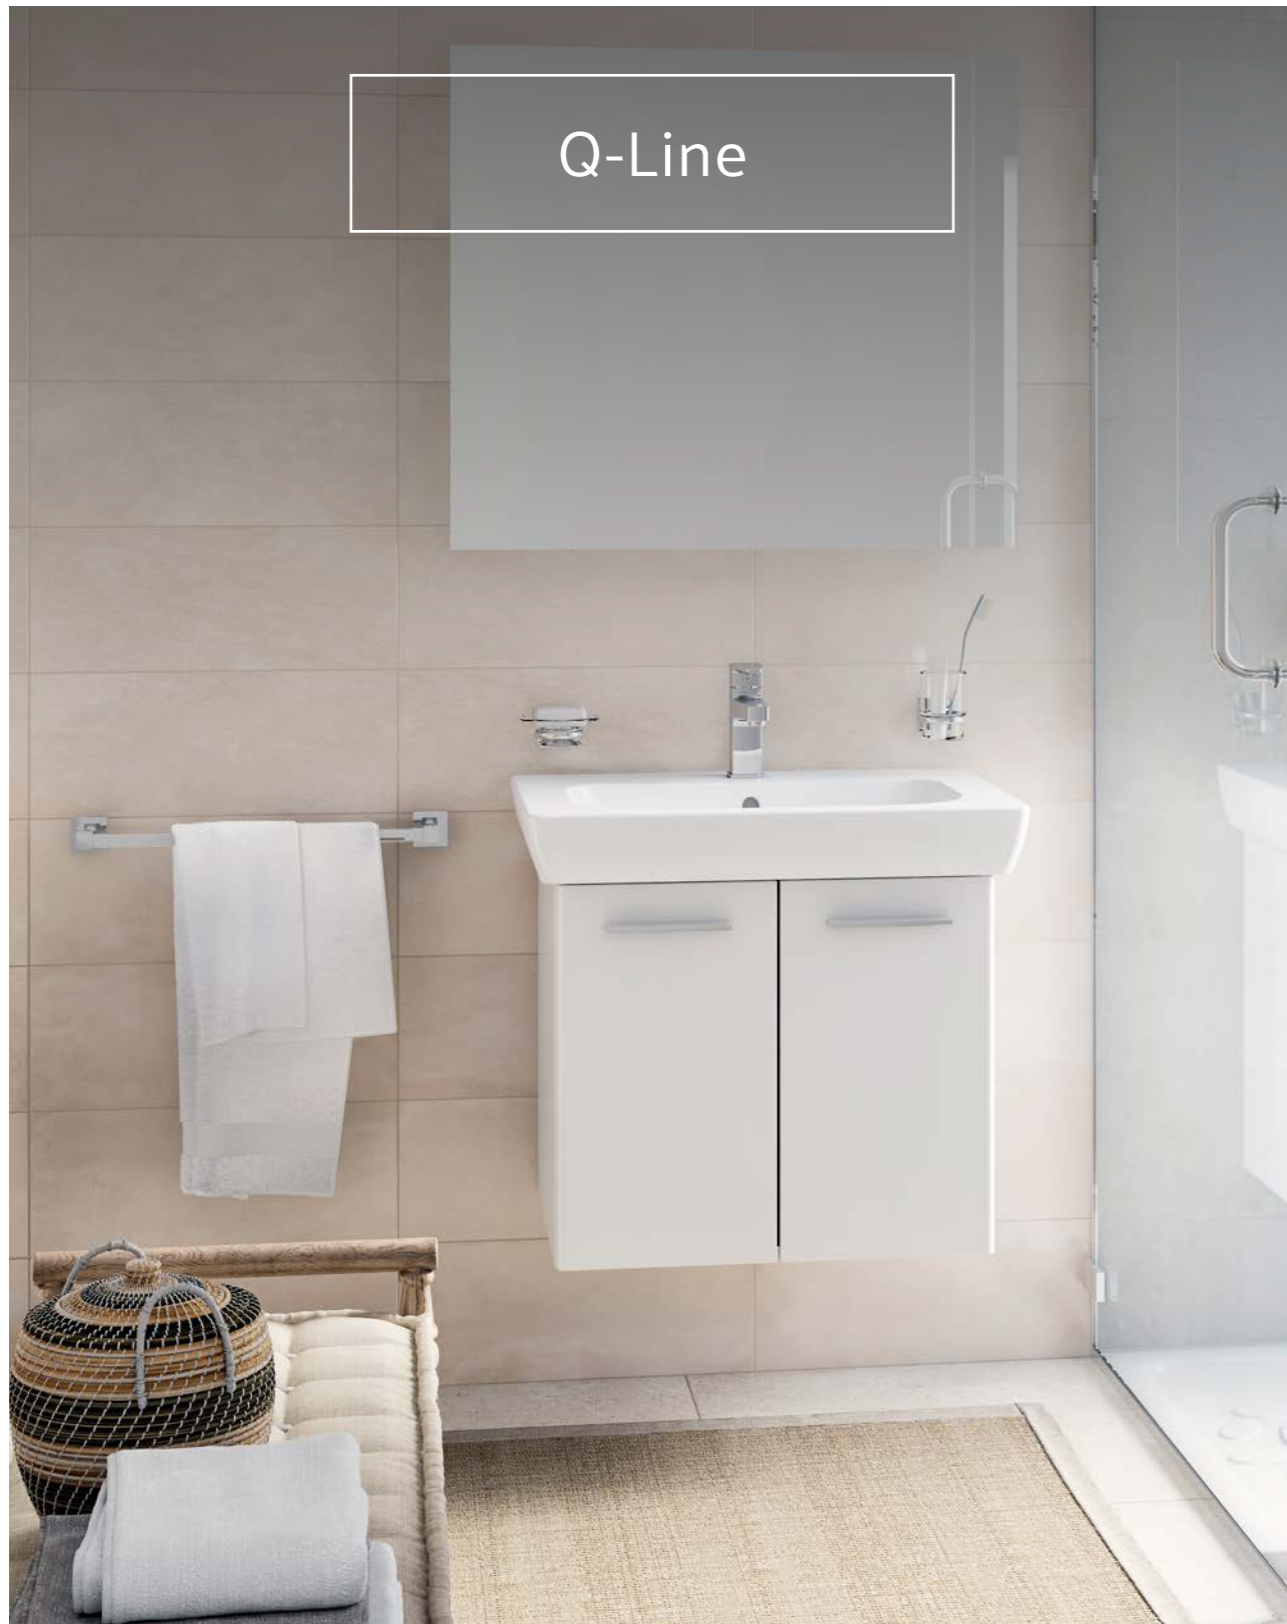

Ilia

Chrome

Ilia

Towel ring
H: 210mm W: 190mm P: 70mm
A44394 Chrome £70

Towel holder
H: 52mm W: 460mm P: 70mm
A44392 Chrome £97

Bathrobe hook
H: 55mm W: 58mm P: 70mm
A44391 Chrome £56

Covered toilet roll holder
H: 135mm W: 140mm P: 70mm
A44390 Chrome £79

Toilet brush holder
H: 365mm W: 85mm P: 130mm

A44384 Chrome £92

Soap dish
H: 52mm W: 145mm P: 110mm

A44385 Chrome £72

Toothbrush holder
H: 120mm W: 85mm P: 135mm

A44383 Chrome £79

Q-Line

Chrome

Towel ring
H: 148mm W: 160mm P: 66mm
A44994 Chrome £66

Towel holder
H: 48mm W: 512mm P: 75mm
A44995 Chrome £74

Bathrobe hook
H: 48mm W: 48mm P: 66mm
A44998 Chrome £34

Covered toilet roll holder
H: 138mm W: 143mm P: 66mm
A44996 Chrome £66

A44993 Chrome £47

Minimax S

See pages 14 and 48 for matching Taps and Showers

Chrome

Minimax S

Towel rail
H: 45mm W: 558mm P: 71mm

A44784 Chrome £72

Double towel rail
H: 45mm W: 558mm P: 128mm