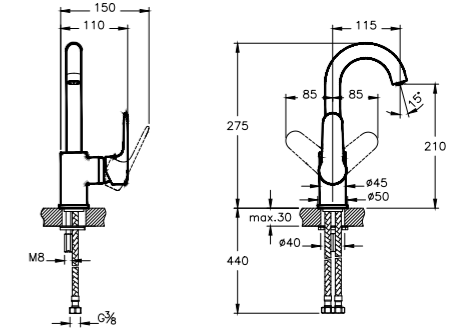

Basin mixer with pop-up, round
H: 175mm P: 135mm

A42723	Chrome	£169
A4272326	Copper	£202
A4272334	Brushed Nickel	£254
A4272323	Gold	£254
A4272336	Matt Black	£254

Max. 5 L/min. flow rate

Swivel basin mixer, round
H: 175mm P: 140mm

A42754	Chrome	£154
A4275426	Copper	£184
A4275434	Brushed Nickel	£230
A4275423	Gold	£230
A4275436	Matt Black	£230

Max. 5 L/min. flow rate

Tall basin mixer for bowls, round
H: 315mm P: 180mm

A42707	Chrome	£185
A4270726	Copper	£223
A4270734	Brushed Nickel	£278
A4270723	Gold	£278
A4270736	Matt Black	£278

Max. 5 L/min. flow rate

Bidet mixer with pop-up, round
H: 150mm P: 90mm

A42724	Chrome	£190
A4272426	Copper	£230
A4272434	Brushed Nickel	£286
A4272423	Gold	£286
A4272436	Matt Black	£286

Max. 5 L/min. flow rate

Tall basin mixer with pop-up, round
H: 315mm P: 180mm

A42766	Chrome	£202
A4276626	Copper	£246
A4276634	Brushed Nickel	£308
A4276623	Gold	£308
A4276636	Matt Black	£308

Max. 5 L/min. flow rate

Built-in basin mixer, round
H: 110mm P: 190mm

A42721	Chrome	£133
A4272126	Copper	£159
A4272134	Brushed Nickel	£199
A4272123	Gold	£199
A4272136	Matt Black	£199

Max. 5 L/min. flow rate

B2 Concealed part required

For **B2** information, please refer to the **Icon Guide**