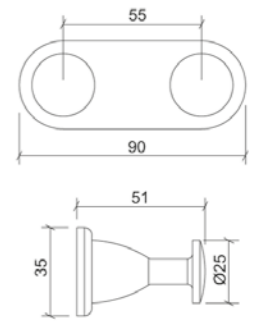

H: 95mm W: 125mm P: 95mm

A44780 Chrome £45

Arkitekta

Chrome

Polished Stainless Steel

Bathrobe hook
H: 35mm W: 90mm P: 51mm

A44081 Chrome £32

Toilet roll holder
H: 52mm W: 194mm P: 103mm