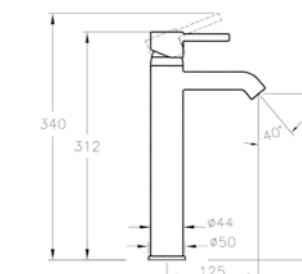

Max. 5 L/min. flow rate

Tall basin mixer for bowls
H: 312mm P: 125mm

A41990 Chrome £175

Max. 5 L/min. flow rate

Bidet mixer including pop-up waste
H: 167mm P: 110mm

A41988 Chrome £190

Max. 5 L/min. flow rate