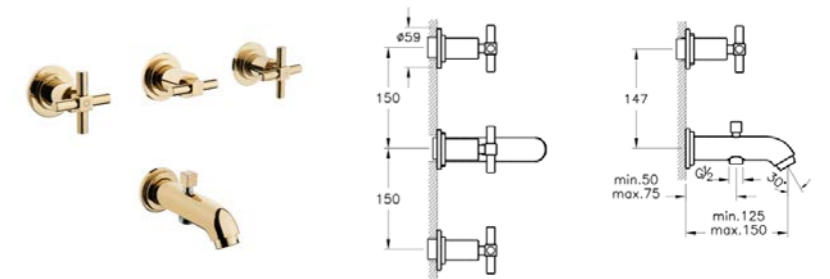

Built-in bath/shower mixer
with flow diverter, 4TH
H: 147mm P: 125mm

A40832 Chrome £158
A4083223 Gold £190

B3 Concealed part required

See page 48 for complementary Showers

Deck-mounted bath mixer
with hand shower, 4TH
H: 220mm P: 185mm