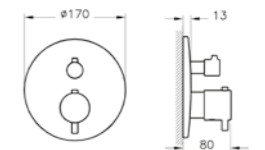

Complete Concealed Shower Sets

To help you find the right look for your bathroom, we've created two complete shower sets.

All the elements you need to create a seamless showering environment are included in the complete shower sets. The minimum installation depth is 77mm.

Chrome

Matt Black

Complete Concealed Shower Sets

Origin complete shower system
Option 1
V-Box Projection Min: 77mm Max: 142mm

A49275 Chrome £922

Also available in Matt Black

Origin complete shower system
Option 2
V-Box Projection Min: 77mm Max: 142mm

A4927536 Matt Black £1,330

Concealed part included