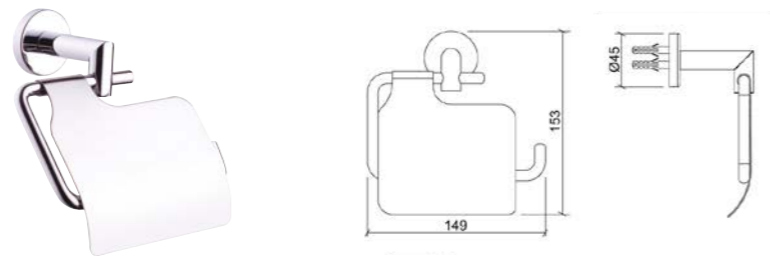

A44788 Chrome £77

Toilet brush holder