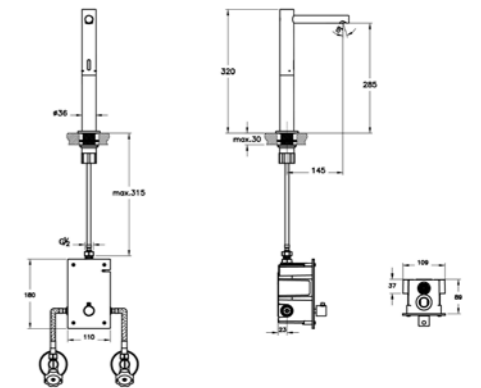

Origin basin mixer, touch free for bowls, battery operated
H: 320mm P: 145mm

A47222	Chrome	£716
A4722226	Copper	£861
A4722234	Brushed Nickel	£1,074
A4722236	Matt Black	£1,074

Max. 5 L/min. flow rate