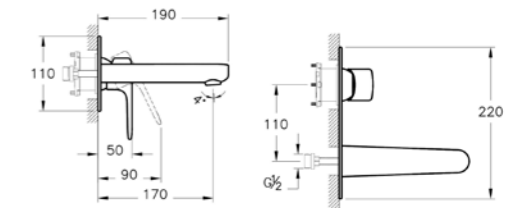

Built-in basin mixer, round
H: 110mm P: 190mm

A42721	Chrome	£133
A4272126	Copper	£159
A4272134	Brushed Nickel	£199
A4272123	Gold	£199
A4272136	Matt Black	£199

Max. 5 L/min. flow rate

B2 Concealed part required