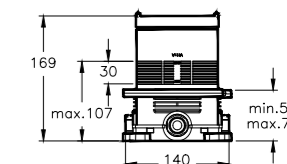

The behind-the-scenes engineering that keeps your taps and showers flowing.

On the next page, you will find icons that will help you decide what works best in your bathroom. If you are unsure, check out vitra.co.uk or contact your retailer or installer for full technical specifications.

V1

V-Box thermostatic concealed valve for built-in shower (1-way, 2-way or 3-way)
H: 146mm P: 77-142mm

A42263 £98