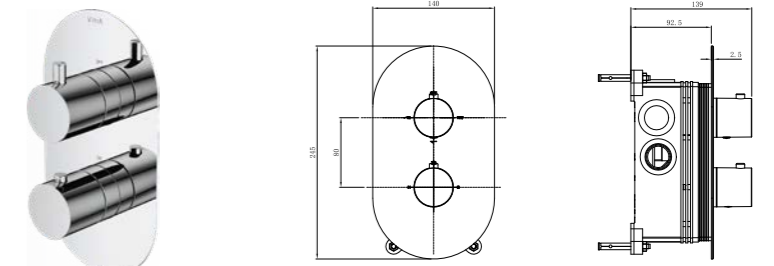

A47197 Chrome £328

✓ Concealed part included

Aquaheat built-in thermostatic shower mixer, round, 3-way
H: 245mm P: 47mm

A47190 Chrome £328

✓ Concealed part included

Aquaheat built-in thermostatic shower mixer, round, 2-way
H: 245mm P: 47mm