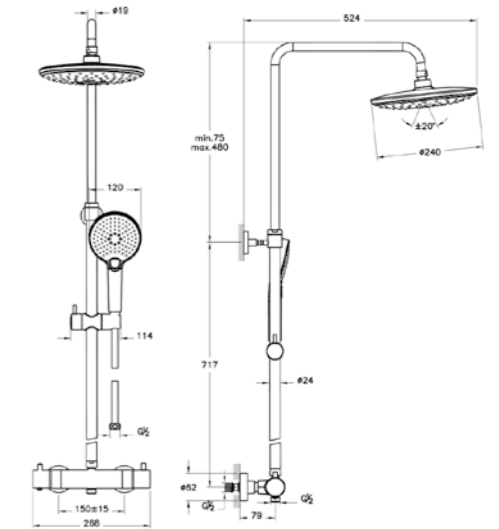

Showerhead provides max. 14 L/min. flow rate

Showerhead push button features a central push button to change the spray

Aquaheat Bliss 250 thermostatic shower column
H: 792mm min + 480mm extension P: 530mm