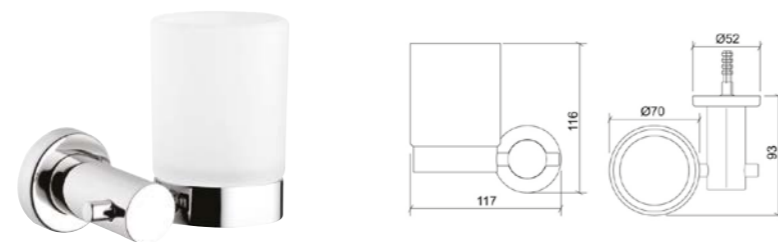

A44383 Chrome £79