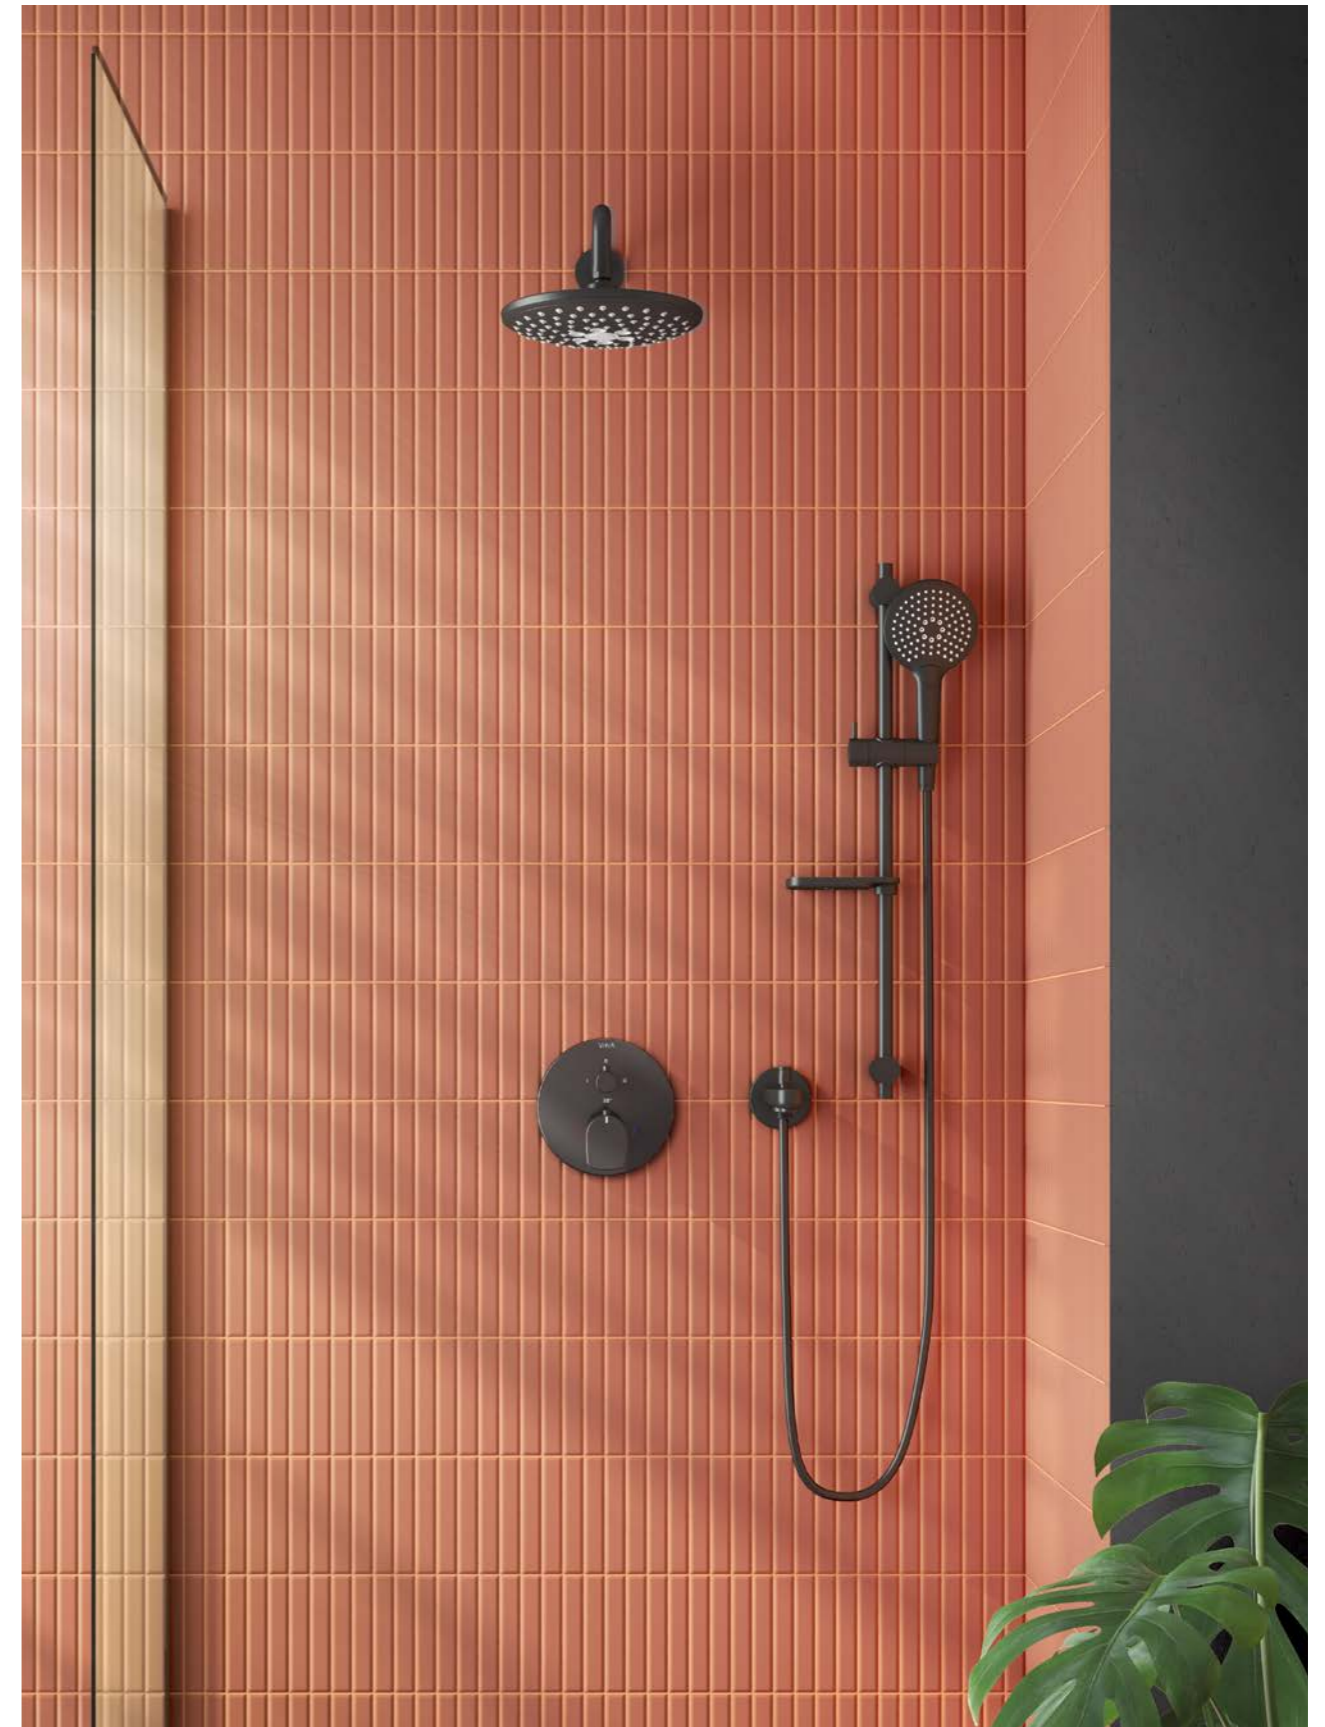

Rain Q showerhead
W: 220mm

A45707 Chrome £66

Flow regulator provides
max. 9L/ min. flow rate

Rain L showerhead
W: 185mm

A45708 Chrome £66

Flow regulator provides
max. 9 L/min. flow rate

Overhead Showers - Connection Pipes