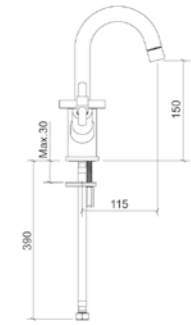

Basin mixer including pop-up waste
H: 232mm P: 115mm

A40876 Chrome £256
A4087623 Gold £307

Max. 5 L/min. flow rate

Tall basin mixer for bowls
H: 345mm P: 145mm

A40851 Chrome £256
A4085123 Gold £307

Max. 5 L/min. flow rate