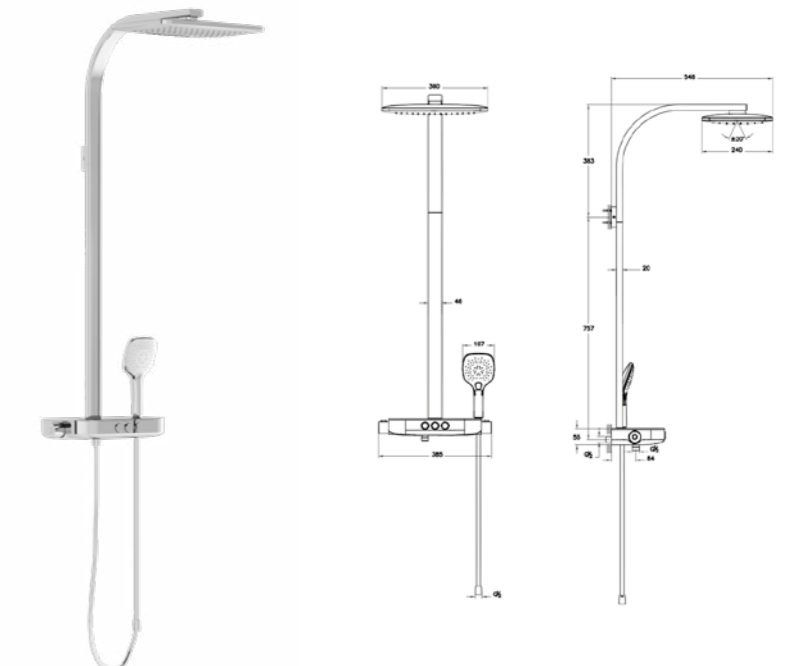

Aquaheat Exposed Shower Columns

Aquaheat Charm 240 shower column
with 2F overhead and shelf
H: 772mm min + 500mm extension P: 491mm

A47203 Chrome £559

Showerhead provides max. 10 L/min. flow rate

Aquaheat Bliss 250B
shower column with bath spout
H: 1100mm + 530mm extension P: 530mm

A47209 Chrome £504

Showerhead provides max. 10 L/min. flow rate

Aquaheat Charm S 360
shower column with shelf
H: 1140mm P: 548mm

A47204 Chrome £907

Showerhead provides max. 14 L/min. flow rate

Bar Valves

Chrome