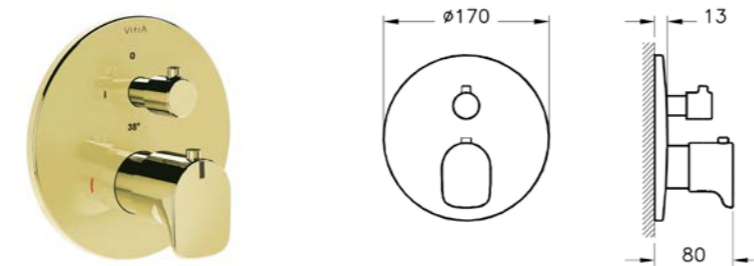

Root built-in thermostatic 2-way mixer, round
H: 170mm P: 80mm

A42694	Chrome	£190
A4269426	Copper	£224
A4269434	Brushed Nickel	£280
A4269423	Gold	£280
A4269436	Matt Black	£280

V1 Concealed part required