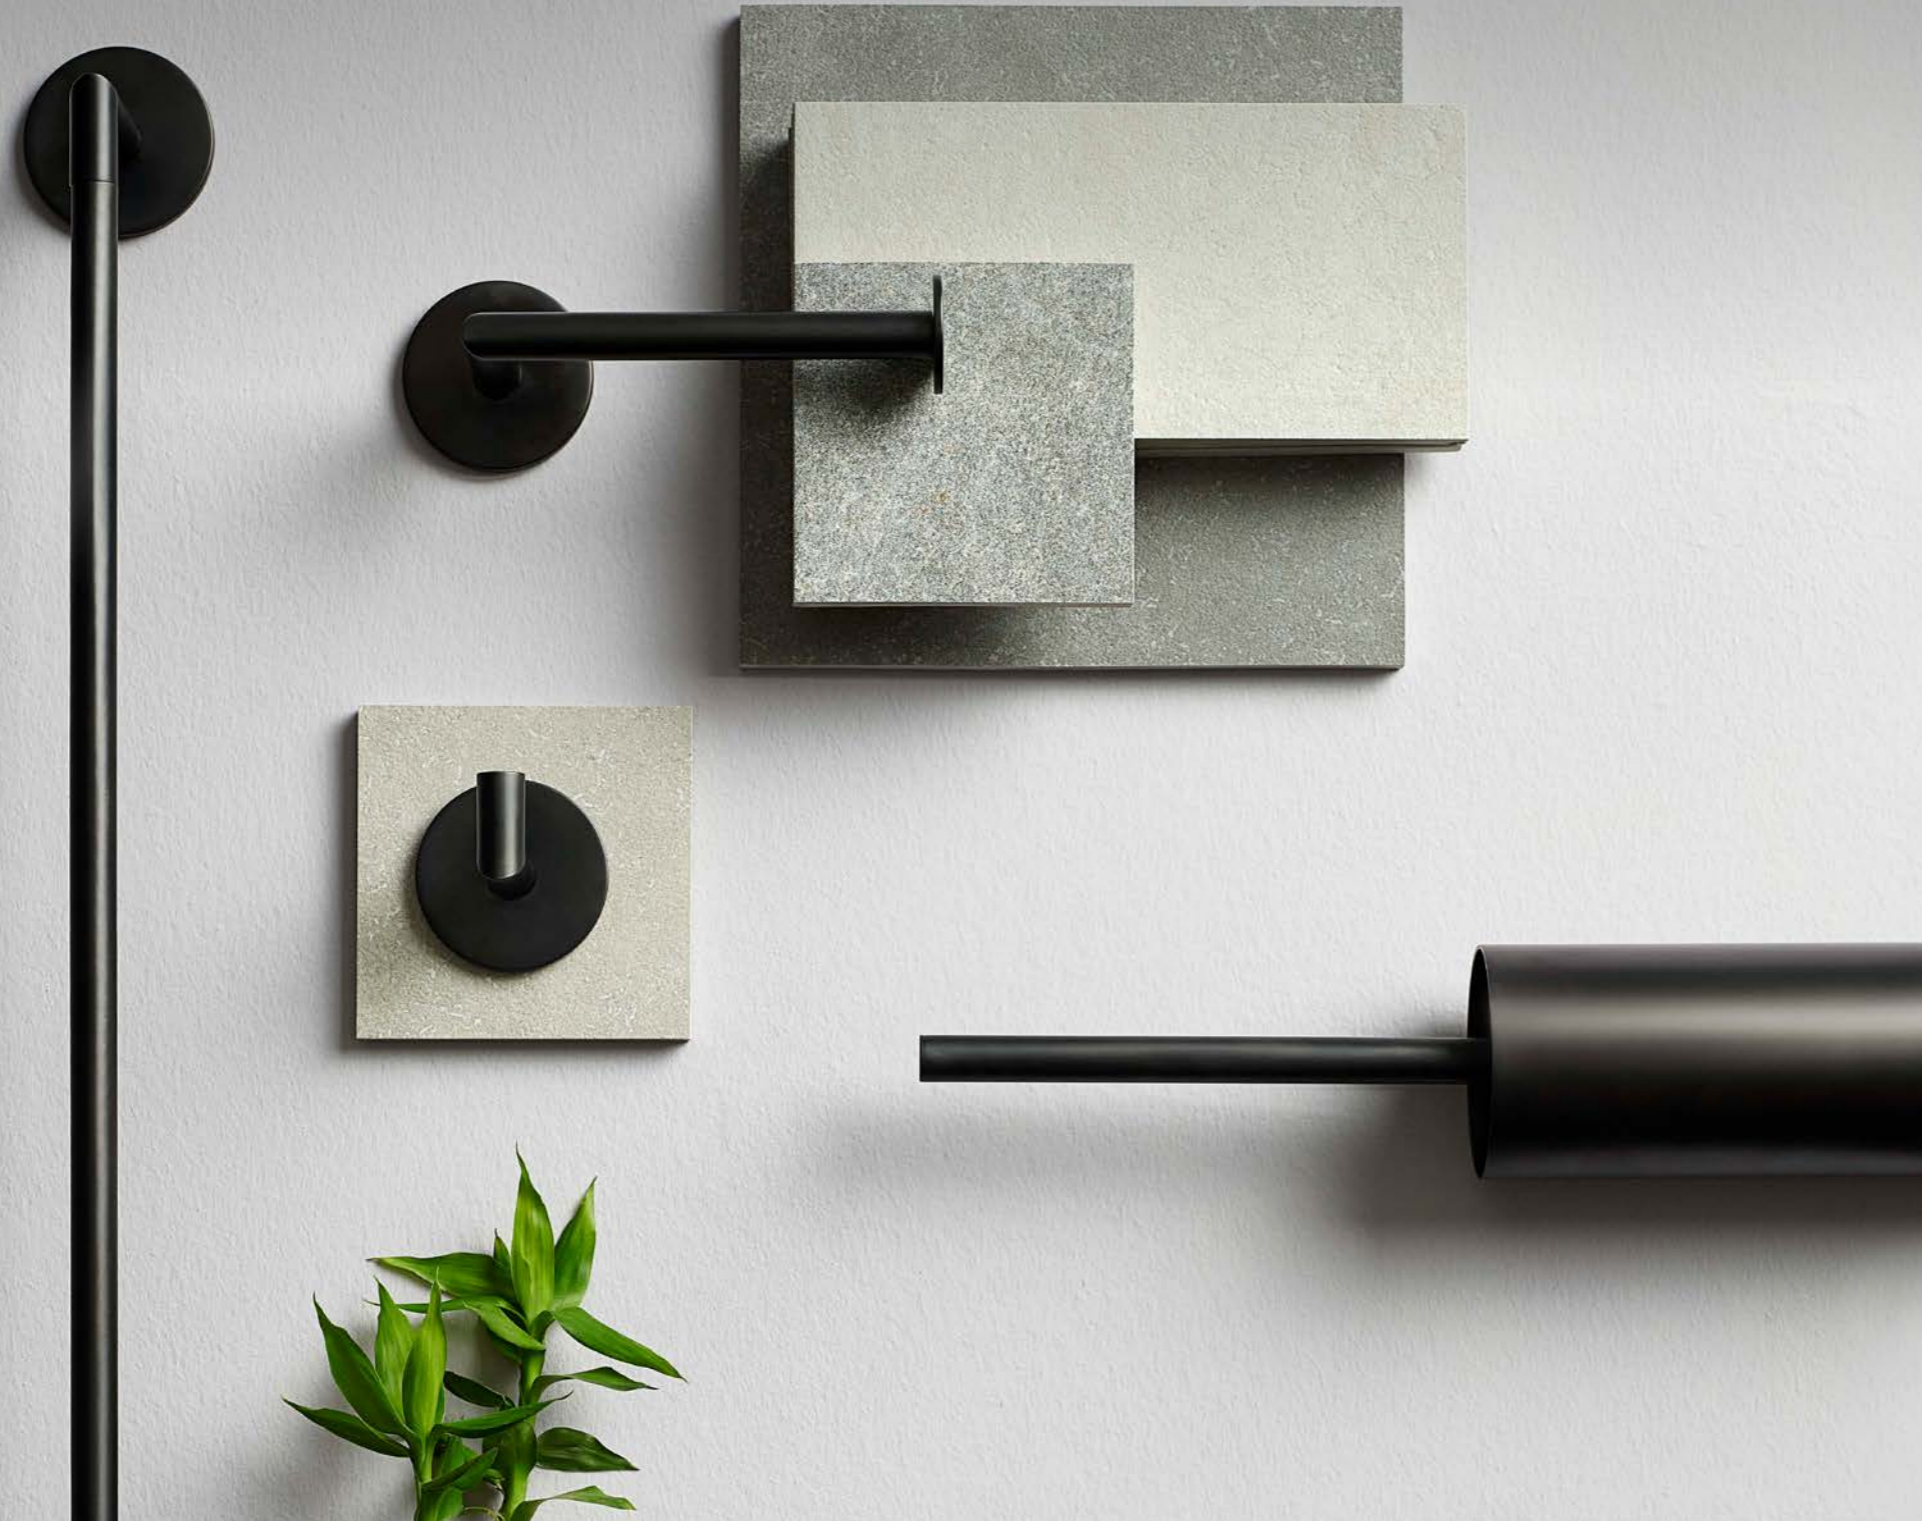

A45817 Silver £617

Move shower column
with thermostatic mixer
H: 1400mm W: 250mm P: 390mm

A45818 Anthracite £617

Accessories

Show off your style in every last detail of your bathroom with our striking accessories ranges.

Choose from a wide selection of exquisitely designed items, including toothbrush holders, hooks, shelves and towel rails. Crafted from high quality materials, all our accessories are supplied with a 5-year guarantee.