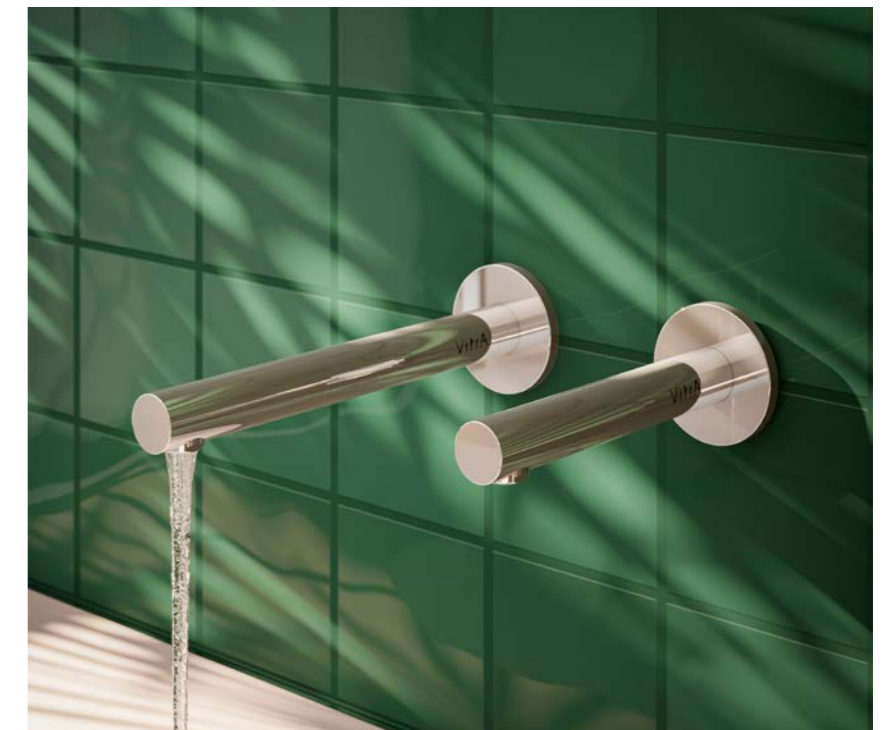

Accessories
Page 138