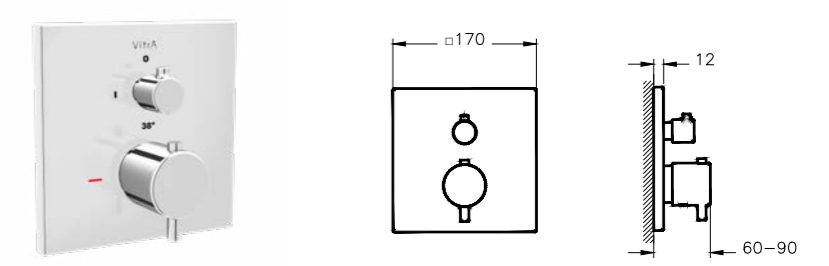

V1 Concealed part required

Minimax S built-in thermostatic 2-way mixer
H: 170mm P: 80mm

A42668 Chrome £190

V1 Concealed part required

Root built-in thermostatic 2-way mixer, square
H: 170mm P: 60mm

A42668	Chrome	£190
A4266826	Copper	£224
A4266834	Brushed Nickel	£280
A4266823	Gold	£280
A4266836	Matt Black	£280