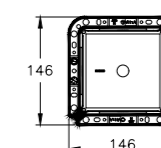

The behind-the-scenes engineering that keeps your taps and showers flowing.

On the next page, you will find icons that will help you decide what works best in your bathroom. If you are unsure, check out vitra.co.uk or contact your retailer or installer for full technical specifications.

V1

V-Box thermostatic concealed valve for built-in shower (1-way, 2-way or 3-way)
H: 146mm P: 77-142mm

A42263 £98