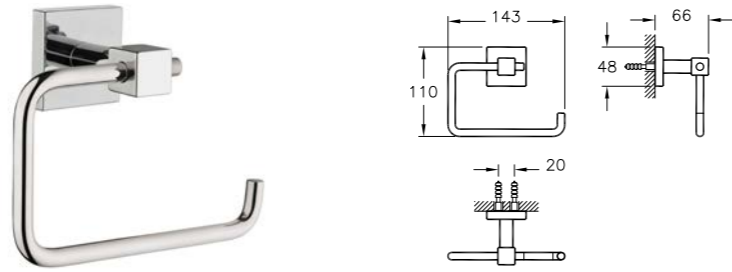

A44997 Chrome £56

Toilet brush holder
H: 360mm W: 110mm P: 130mm