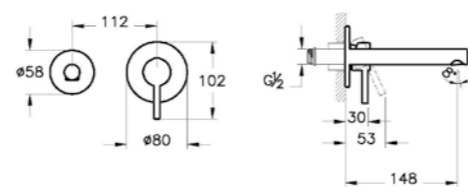

Built-in basin mixer, 2TH
H: 102mm P: 148mm

- A42581 Chrome £173
- A4258126 Copper £210
- A4258134 Brushed Nickel £262
- A4258136 Matt Black £262

Max. 5 L/min. flow rate