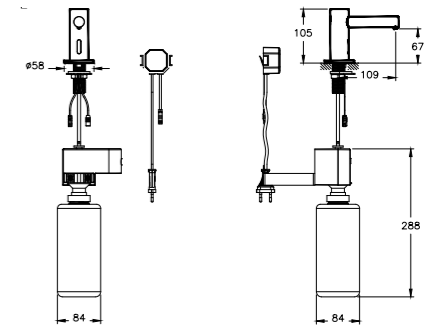

Origin countertop touch free soap dispenser, short, battery operated
H: 105mm W: 58mm P: 109mm

A44758	Chrome	£364
A4475826	Copper	£437
A4475834	Brushed Nickel	£549
A4475836	Matt Black	£549

Origin countertop touch free soap dispenser, tall, mains supply
H: 287mm W: 58mm P: 109mm