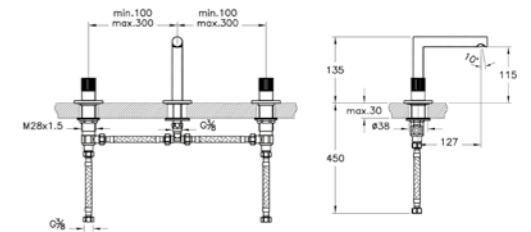

B1 Concealed part required

Deck-mounted basin mixer, 3TH
H: 135mm P: 127mm

- A42583 Chrome £268
- A4258326 Copper £321
- A4258334 Brushed Nickel £401
- A4258336 Matt Black £401

Max. 5 L/min. flow rate

Floor-mounted basin mixer
H: 1075mm P: 225mm

- A42663 Chrome £816
- A4266326 Copper £979
- A4266334 Brushed Nickel £1,225
- A4266336 Matt Black £1,225

Max. 5 L/min. flow rate

✓ Concealed part included