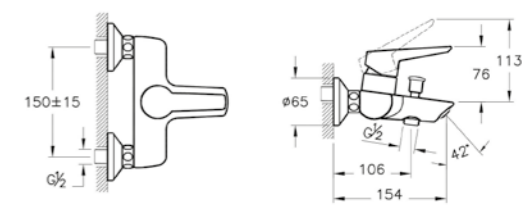

A40868 Chrome £324

Minimax S deck-mounted bath/shower mixer
with hand shower, 2TH
H: 138mm P: 112mm

A42410 Chrome £406

Solid S wall-mounted bath/shower mixer
H: 108mm P: 154mm

A42444 Chrome £132

Aquaheat thermostatic bath/shower mixer
P: 173mm