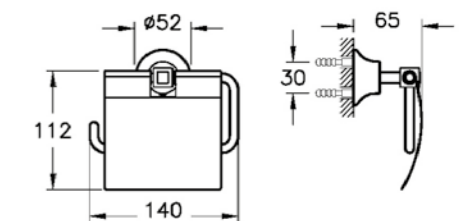

- A44422 Chrome £118
- A4442226 Copper £118
- A4442223 Gold £118