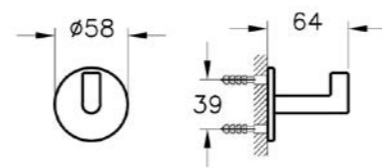

A44884	Chrome	£74
A4488426	Copper	£89
A4488434	Brushed Nickel	£110
A4488436	Matt Black	£110

Toilet roll holder
H: 58mm W: 162mm P: 80mm