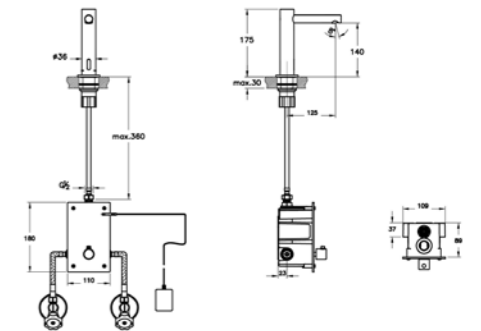

Origin countertop basin mixer, touch free, mains operated
H: 175mm P: 125mm

A47213	Chrome	£577
A4721326	Copper	£693
A4721334	Brushed Nickel	£867
A4721336	Matt Black	£867

Max. 5 L/min. flow rate

For **B6** information, please refer to the **Icon Guide**