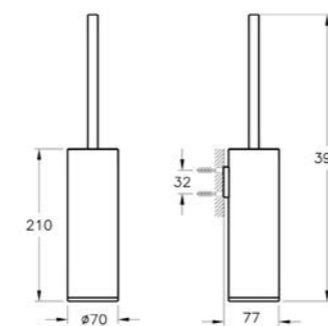

A44894	Chrome	£113
A4489426	Copper	£136
A4489434	Brushed Nickel	£169
A4489436	Matt Black	£169