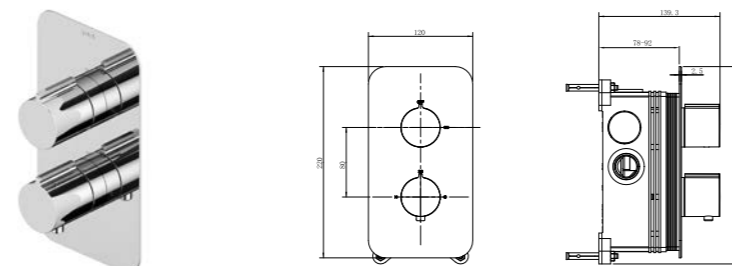

Aquaheat built-in thermostatic shower mixer, square with soft edges, 1-way
H: 220mm P: 47mm

A47197 Chrome £328

✓ Concealed part included