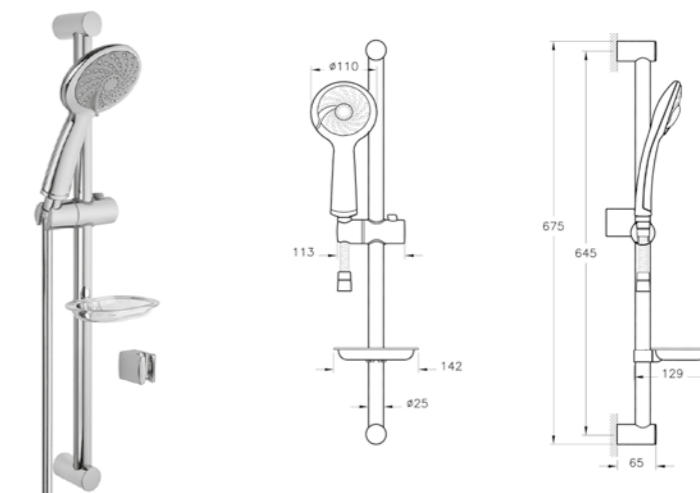

Samba 3F hand shower with slide rail
H: 675mm P: 65mm

- A45680 Chrome £109

Flow regulator provides
max. 6 L/min. flow rate