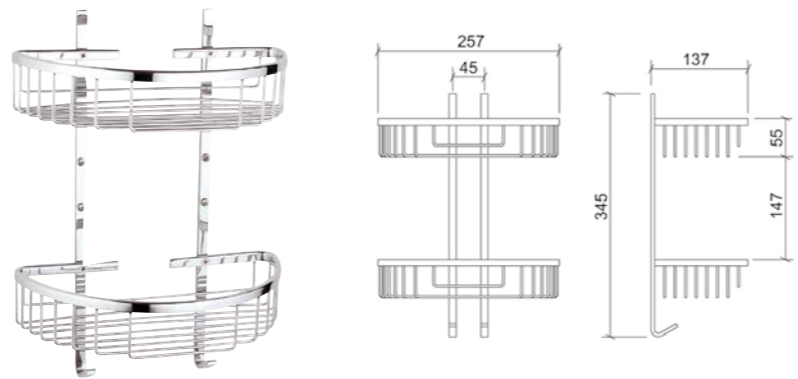

A44053 Chrome £157

Waste bin, 12 litre
H: 365mm W: 260mm P: 250mm