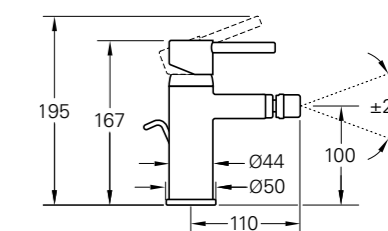

Max. 5 L/min. flow rate

Tall basin mixer for bowls
H: 312mm P: 125mm

A41990 Chrome £175

Max. 5 L/min. flow rate

Bidet mixer including pop-up waste
H: 167mm P: 110mm

A41988 Chrome £190

Max. 5 L/min. flow rate