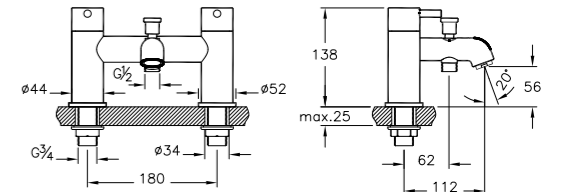

Deck-mounted bath/shower mixer
with hand shower, 2TH
H: 138mm P: 112mm

A42410 Chrome £406

See page 48 for complementary Showers