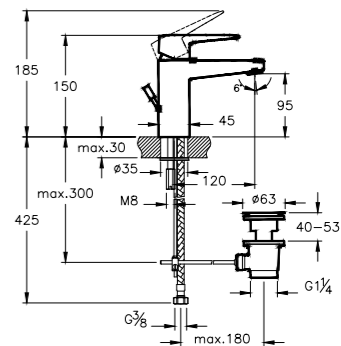

Max. 5 L/min. flow rate

Compact basin mixer with pop-up, square
H: 150mm P: 120mm

A42735	Chrome	£177
A4273526	Copper	£212
A4273534	Brushed Nickel	£264
A4273523	Gold	£264
A4273536	Matt Black	£264

Max. 5 L/min. flow rate