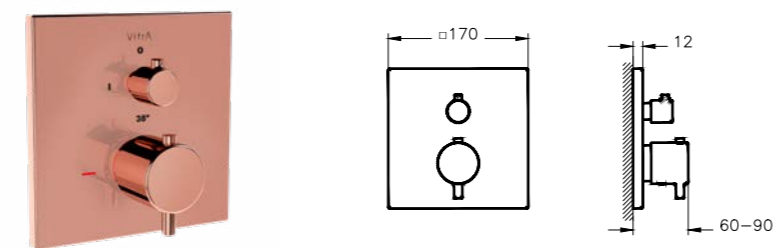

V1 Concealed part required

Minimax S built-in thermostatic 2-way mixer
H: 170mm P: 80mm

A42668 Chrome £190

V1 Concealed part required

Root built-in thermostatic 2-way mixer, square
H: 170mm P: 60mm

A42668	Chrome	£190
A4266826	Copper	£224
A4266834	Brushed Nickel	£280
A4266823	Gold	£280
A4266836	Matt Black	£280

V1 Concealed part required

For V1 information, please refer to the **Icon Guide**

Aquacontrol concealed thermostatic bath mixer, square
H: 170mm P: 65mm

A42746 Chrome £225

V1 Concealed part required

Aquacontrol concealed thermostatic bath mixer, round
H: 170mm P: 65mm