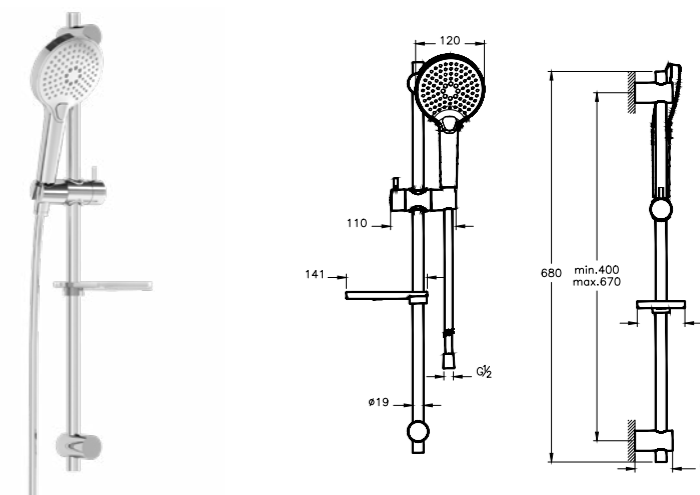

Bliss 3F hand shower with slide rail
H: 680mm P: 83mm

- A45743 Chrome £196
- A4574326 Copper* £252
- A4574334 Brushed Nickel £280
- A4574336 Matt Black £280

Flow regulator provides
max. 12 L/min. flow rate

*It is possible that Bliss Copper varies from other
Copper ranges as a result of production differences