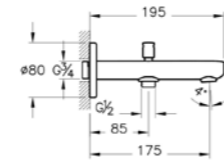

Brava wall-mounted bath spout
H: 98mm P: 172mm

A42397 Chrome £230

Root wall-mounted bath spout
with hand shower outlet, round
H: 80mm P: 195mm

A42719 Chrome £135
A4271923 Gold £163
A4271926 Copper £163
A4271934 Brushed Nickel £203
A4271936 Matt Black £203