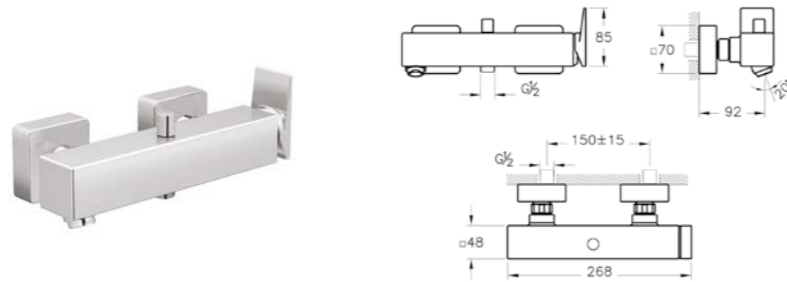

Max. 5 L/min. flow rate

Built-in basin mixer
H: 98mm P: 198mm

A42394 Chrome £389

Max. 5 L/min. flow rate

B2 Concealed part required

Wall-mounted bath/shower mixer
H: 85mm P: 92mm

A42613 Chrome £761

See page 48 for complementary Showers