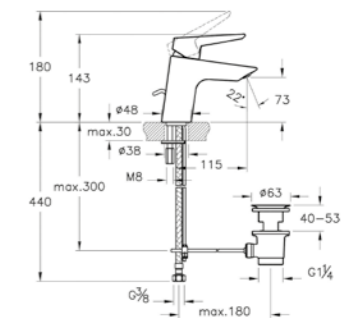

Basin mixer, including pop-up waste

H: 143mm P: 115mm

A42441 Chrome £103

Max. 5 L/min. flow rate