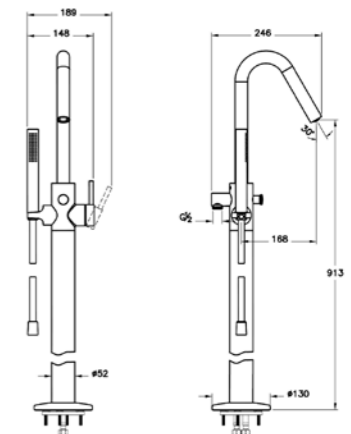

Max. 5 L/min. flow rate

Floor-mounted basin mixer
H: 1075mm P: 225mm

- A42663 Chrome £816
- A4266326 Copper £979
- A4266334 Brushed Nickel £1,225
- A4266336 Matt Black £1,225

Max. 5 L/min. flow rate

✓ Concealed part included

Floor-mounted bath mixer with hand shower
H: 913mm P: 168mm Hose length: 1500mm

- A42681 Chrome £1,234
- A4268126 Copper £1,480
- A4268134 Brushed Nickel £1,849
- A4268136 Matt Black £1,849

✓ Concealed part included