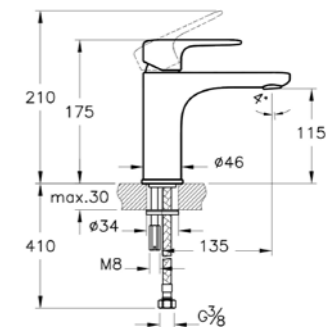

Basin mixer, round
H: 175mm P: 135mm

A42706	Chrome	£154
A4270626	Copper	£184
A4270634	Brushed Nickel	£230
A4270623	Gold	£230
A4270636	Matt Black	£230

Max. 5 L/min. flow rate