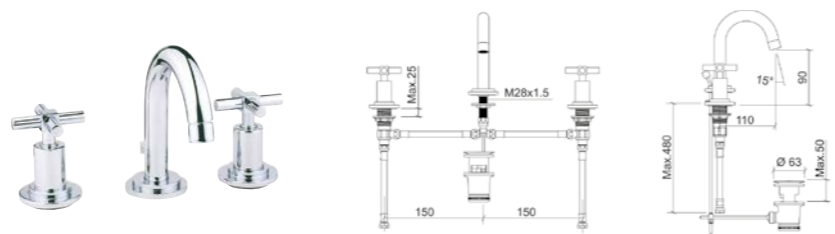

Built-in basin mixer, 3TH
H: 59mm P: 150mm

A40830 Chrome £158
A4083023 Gold £190

Max. 5 L/min. flow rate

B1 Concealed part required