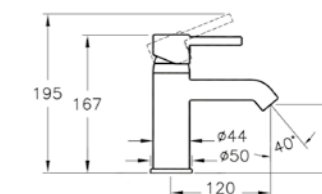

Minimax S

See pages 48 and 122 for complementary Showers and Accessories

Chrome

Basin mixer
H: 167mm P: 120mm

A41984 Chrome £136

Max. 5 L/min. flow rate

Basin mixer including pop-up waste
H: 167mm P: 120mm

A41986 Chrome £163