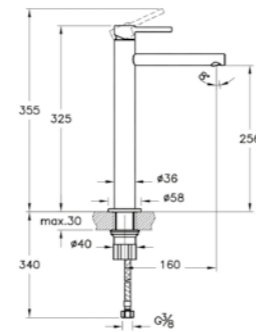

Tall basin mixer for bowls, large
H: 325mm P: 160mm

- A42558 Chrome £308
- A4255826 Copper £368
- A4255834 Brushed Nickel £460
- A4255836 Matt Black £460

Max. 5 L/min. flow rate

Bidet mixer, including pop-up waste
H: 150mm P: 105mm

- A42559 Chrome £279
- A4255926 Copper £334
- A4255934 Brushed Nickel £417
- A4255936 Matt Black £417

Max. 5 L/min. flow rate