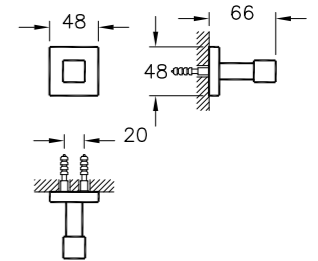

Towel ring
H: 148mm W: 160mm P: 66mm
A44994 Chrome £66

Towel holder
H: 48mm W: 512mm P: 75mm
A44995 Chrome £74

Bathrobe hook
H: 48mm W: 48mm P: 66mm
A44998 Chrome £34

Covered toilet roll holder
H: 138mm W: 143mm P: 66mm
A44996 Chrome £66