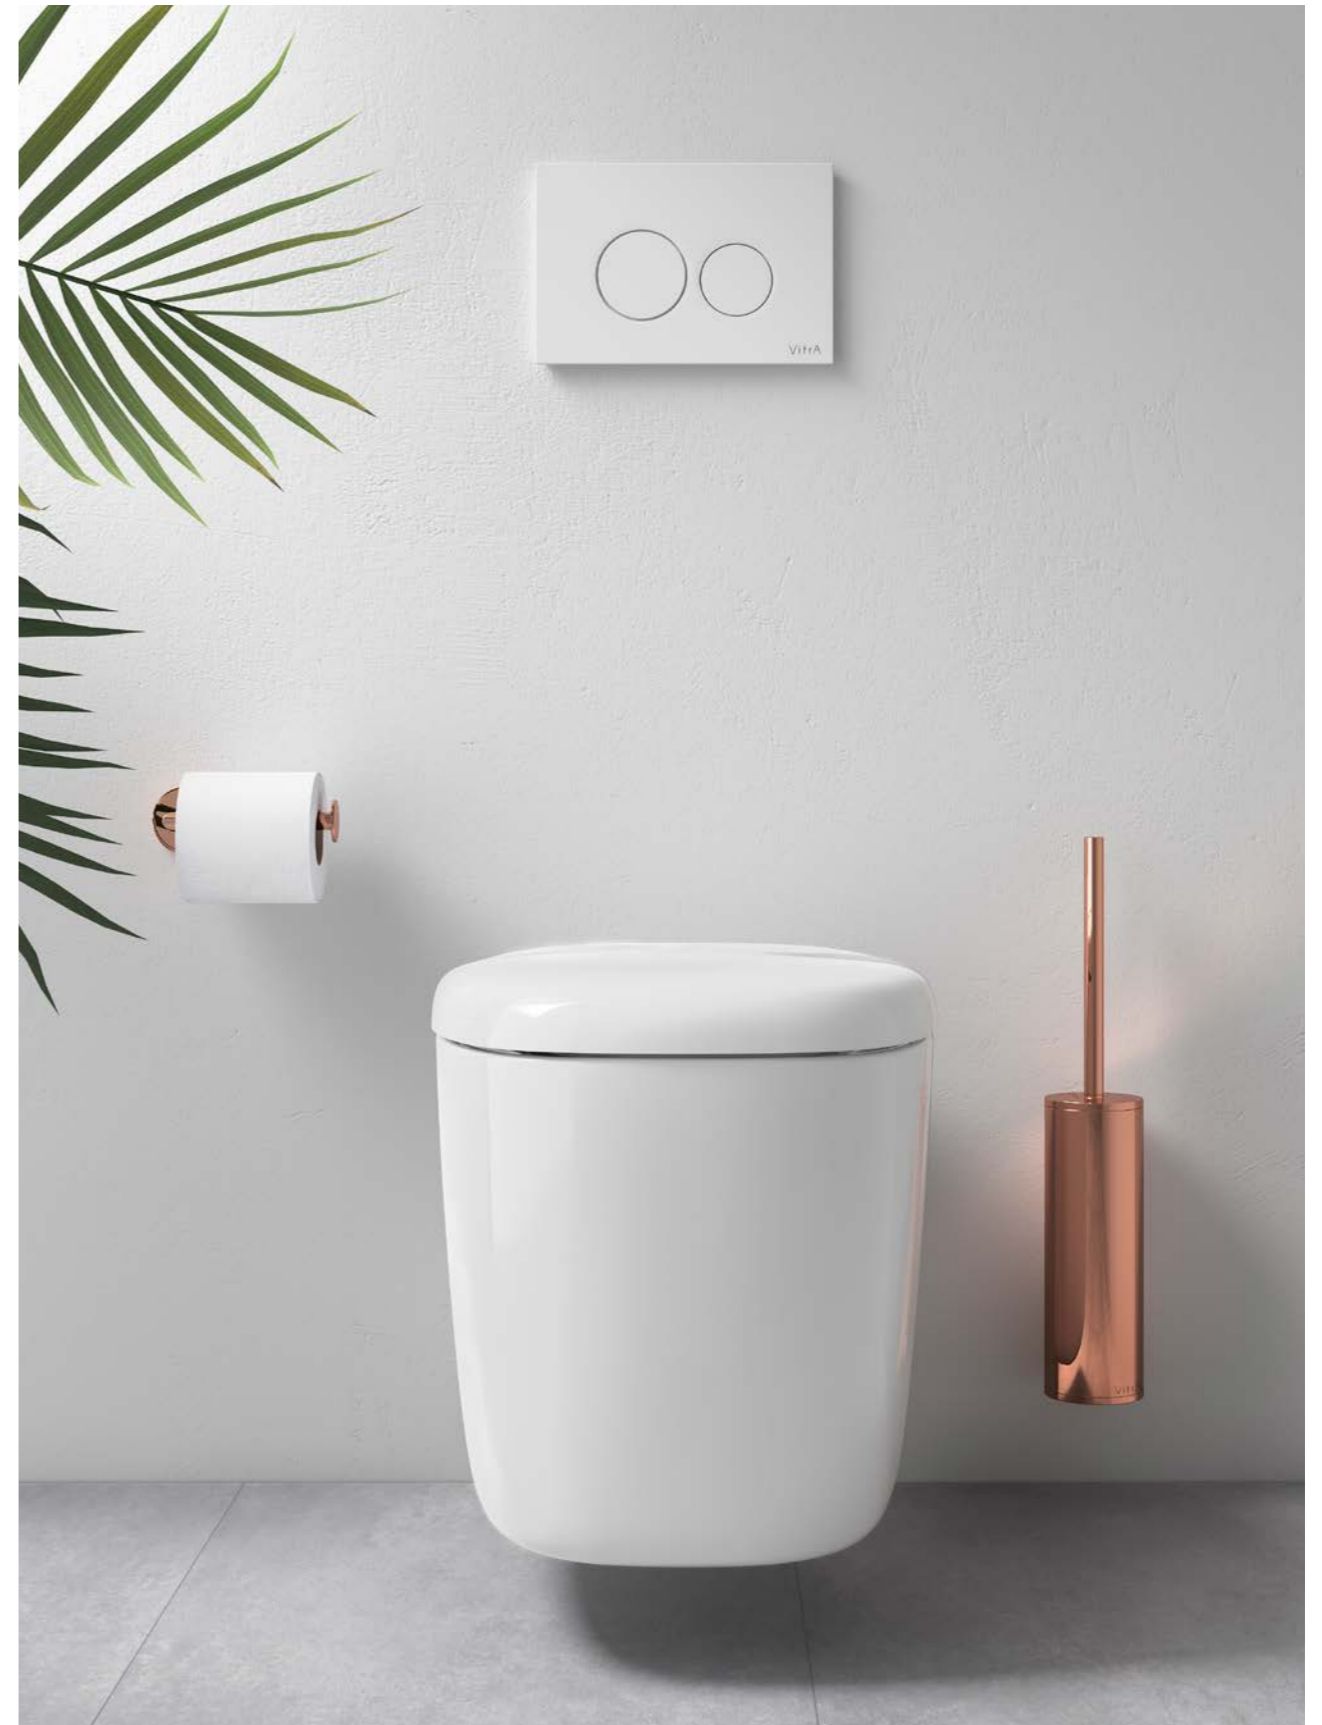

A44894	Chrome	£113
A4489426	Copper	£136
A4489434	Brushed Nickel	£169
A4489436	Matt Black	£169