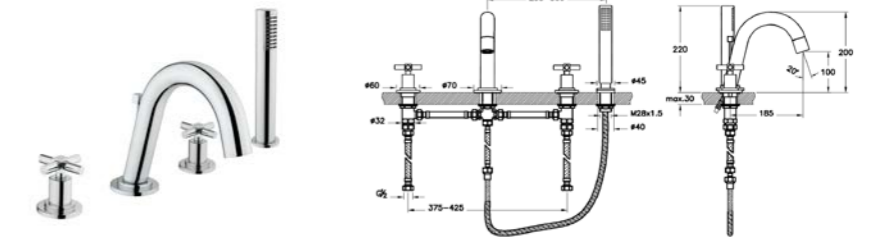

Built-in bath/shower mixer
with flow diverter, 4TH
H: 147mm P: 125mm

A40832 Chrome £158
A4083223 Gold £190

B3 Concealed part required

See page 48 for complementary Showers

Deck-mounted bath mixer
with hand shower, 4TH
H: 220mm P: 185mm

A40935 Chrome £645
A4093523 Gold £775

Floor-mounted bath mixer
with hand shower
H: 687mm P: 230mm

A42398 Chrome £903
A4239823 Gold £1,083

For **B1** and **B3** information, please refer to the **Icon Guide**