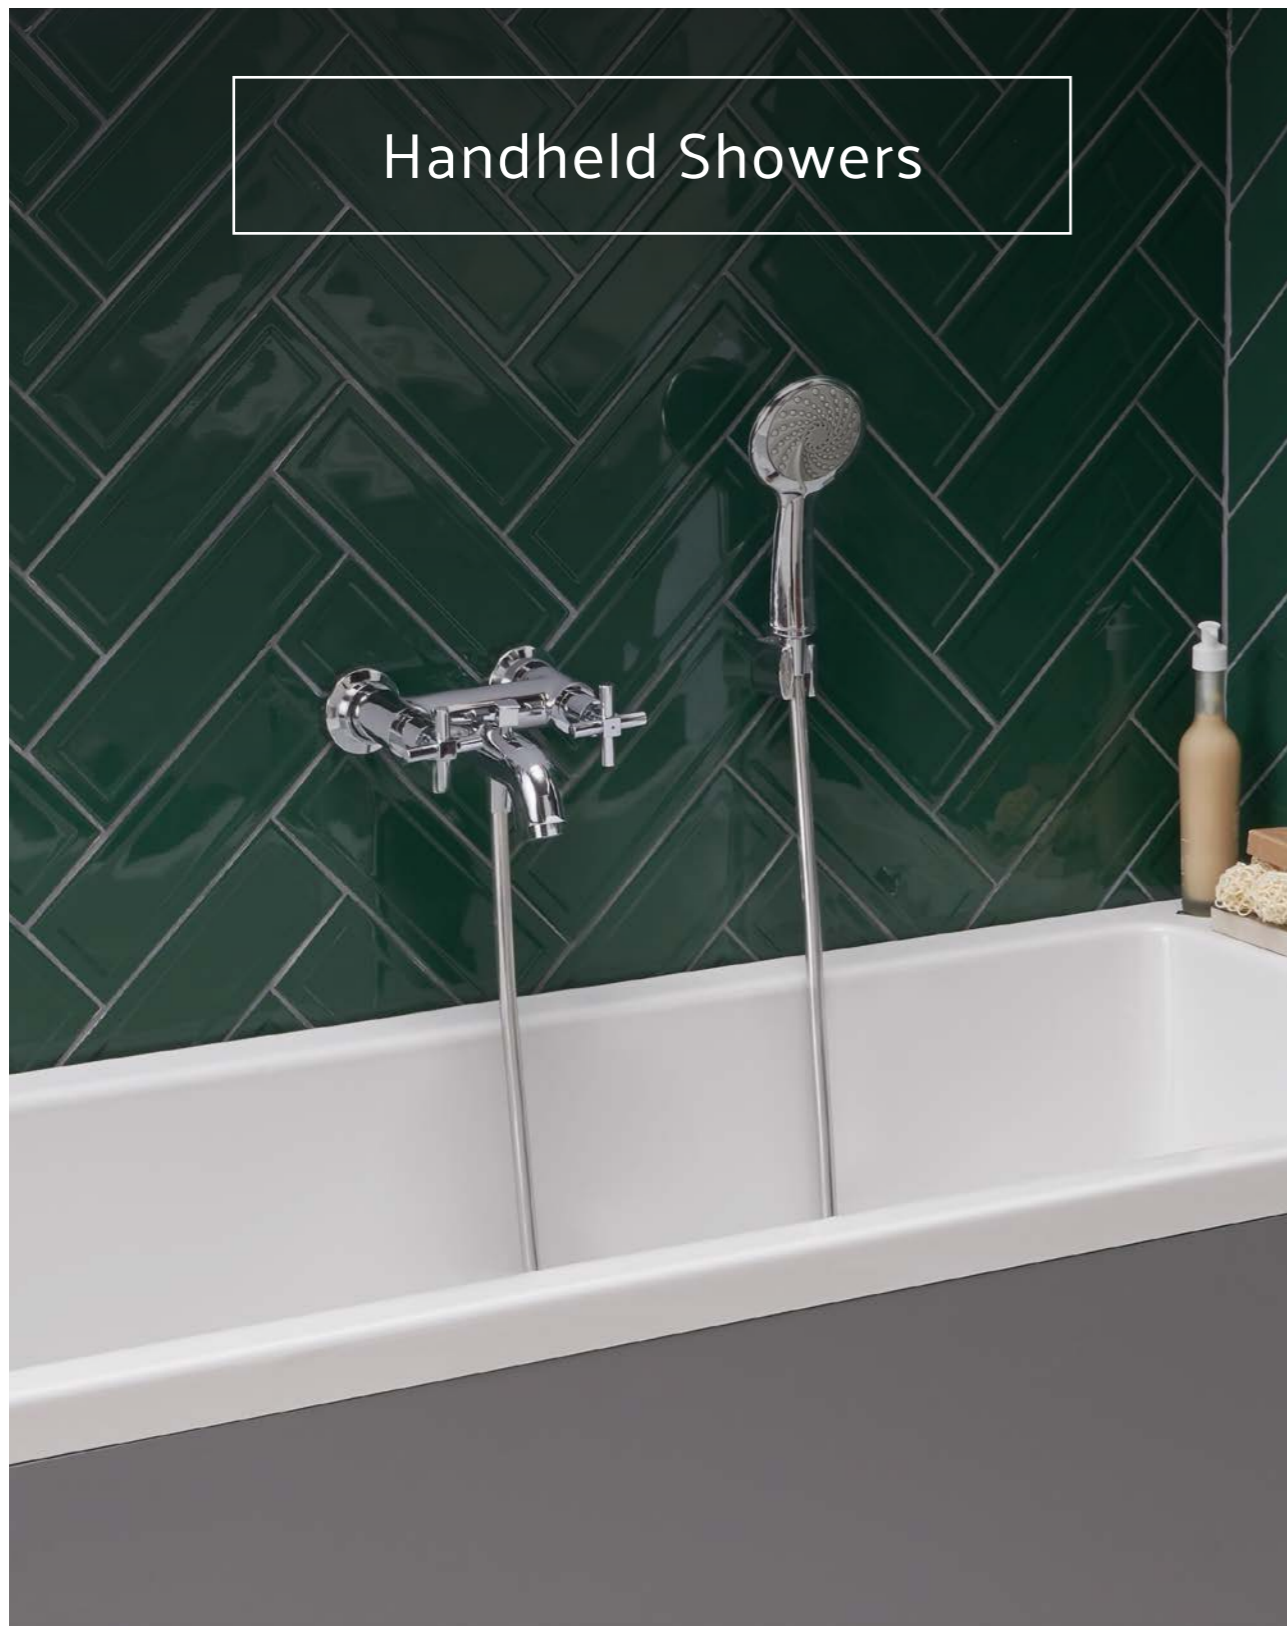

Handheld Showers

Handheld Showers

Origin hand shower
P: 80mm

A45543	Chrome	£212
A4554326	Copper	£255
A4554334	Brushed Nickel	£316
A4554336	Matt Black	£316

Flow regulator provides
max 12 L/min. flow rate

Uno hand shower
P: 82mm