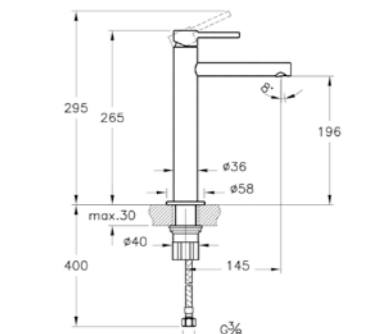

Tall basin mixer for bowls

H: 265mm P: 145mm

A42557	Chrome	£268
A4255726	Copper	£321
A4255734	Brushed Nickel	£401
A4255736	Matt Black	£401

Max. 5 L/min. flow rate