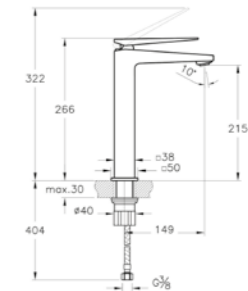

Max. 5 L/min. flow rate

Tall basin mixer, for bowls

H: 266mm P: 149mm

A42610 Chrome £454

Max. 5 L/min. flow rate

Bidet mixer, including pop-up waste

H: 152mm P: 100mm

A42612 Chrome £389