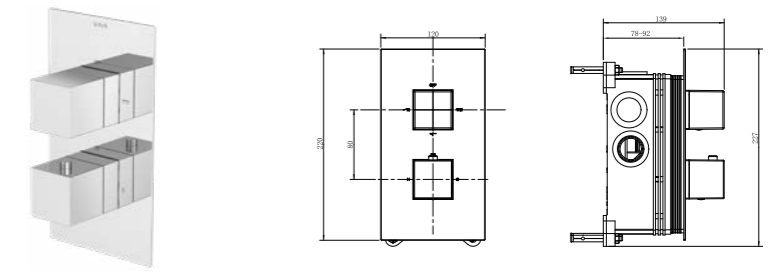

A47192 Chrome £328

✓ Concealed part included

Built-in Mixers - Aquaheat

Aquaheat built-in thermostatic shower mixer, square, 2-way
H: 220mm P: 47mm

A47194 Chrome £352

✓ Concealed part included

Aquaheat built-in thermostatic shower mixer, square, 1-way
H: 220mm P: 47mm