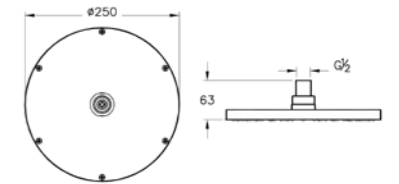

Complete Concealed Shower Sets

To help you find the right look for your bathroom, we've created two complete shower sets.

All the elements you need to create a seamless showering environment are included in the complete shower sets. The minimum installation depth is 77mm.

Chrome

Matt Black

Complete Concealed Shower Sets

Origin complete shower system
Option 1
V-Box Projection Min: 77mm Max: 142mm

A49275 Chrome £922

Also available in Matt Black

Origin complete shower system
Option 2
V-Box Projection Min: 77mm Max: 142mm

A4927536 Matt Black £1,330

Concealed part included