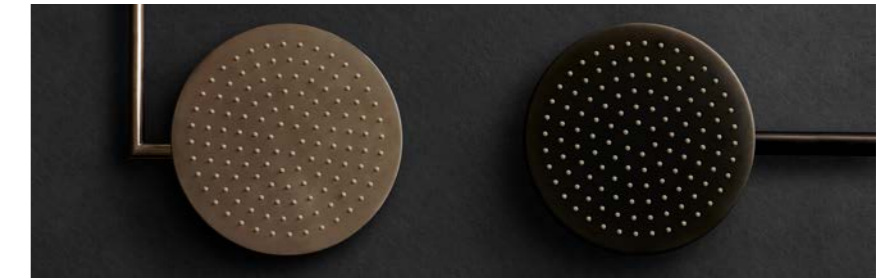

Overhead Showers & Connection Pipes
Page 66