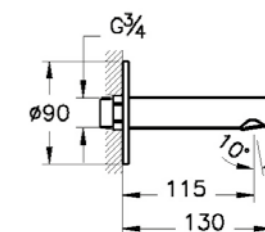

Copper

Brushed Nickel

Gold

Matt Black

Origin wall-mounted bath spout
H: 90mm P: 130mm

A42622	Chrome	£108
A4262226	Copper	£131
A4262234	Brushed Nickel	£163
A4262236	Matt Black	£163

Root wall-mounted bath spout, round
H: 80mm P: 195mm