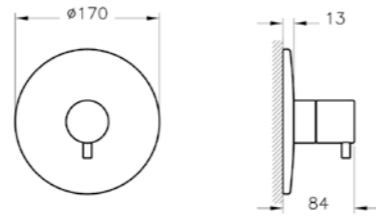

Built-in Mixers - Flow Diverters

Origin built-in flow diverter, 3-way
H: 170mm P: 84mm

A42673	Chrome	£178
A4267326	Copper	£214
A4267334	Brushed Nickel	£266
A4267336	Matt Black	£266