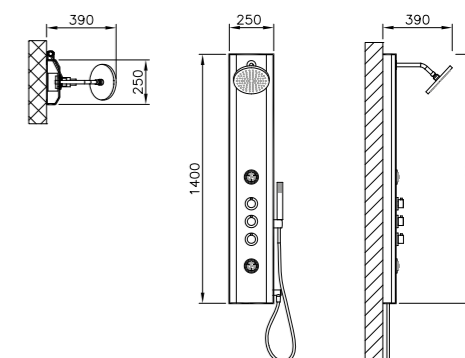

Move shower column
with thermostatic mixer
H: 1400mm W: 250mm P: 390mm

A45818 Anthracite £617