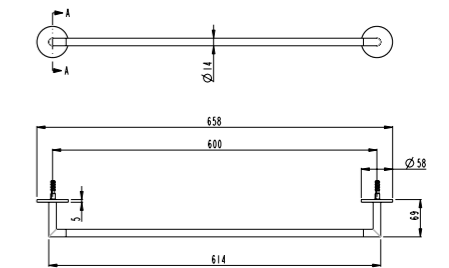

A44897	Chrome	£104
A4489726	Copper	£124
A4489734	Brushed Nickel	£155
A4489736	Matt Black	£155

Triple towel rail, 60cm
H: 58mm W: 658mm P: 207mm