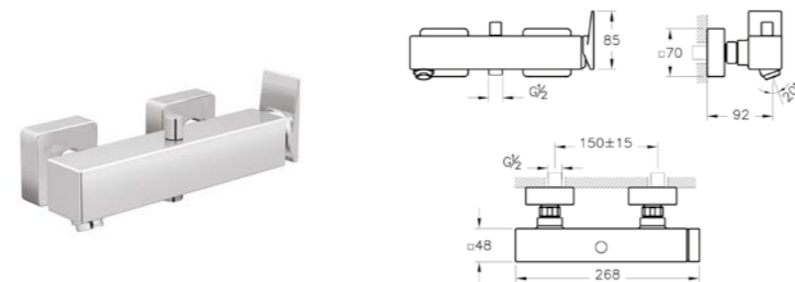

A47172 Chrome £256

Aquaheat thermostatic bath/shower mixer and hand shower kit
H: 71mm P: 103mm

A47220 Chrome £334

Brava wall-mounted bath/shower mixer
H: 85mm P: 92mm

A42613 Chrome £761

A 45° spout bathtub filler and allows you to test the temperature of water or wash your feet without stepping under the shower stream