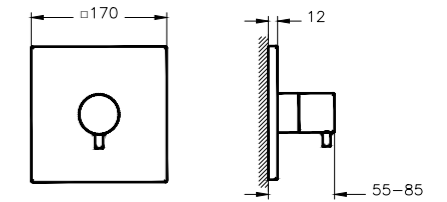

Built-in Mixers - Flow Diverters

Minimax S built-in flow diverter, 3-way
H: 170mm P: 80mm

A42670 Chrome £157