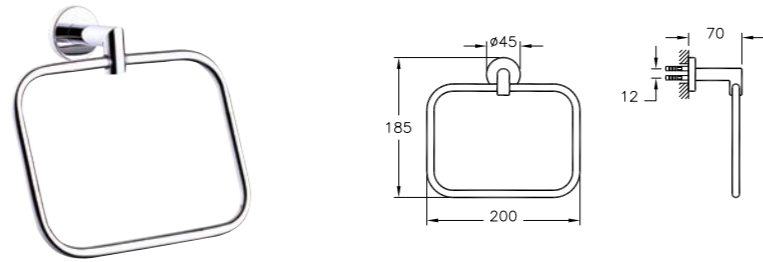

A44993 Chrome £47

Minimax S

See pages 14 and 48 for matching Taps and Showers

Chrome

Minimax S

Towel rail
H: 45mm W: 558mm P: 71mm

A44784 Chrome £72

Double towel rail
H: 45mm W: 558mm P: 128mm

A44794 Chrome £104

Robe hook
H: 50mm W: 45mm P: 70mm

A44787 Chrome £27

Towel ring
H: 185mm W: 200mm P: 70mm

A44783 Chrome £66

Toilet roll holder
H: 45mm W: 163mm P: 75mm

A44789 Chrome £73

Covered toilet roll holder
H: 150mm W: 170mm P: 70mm