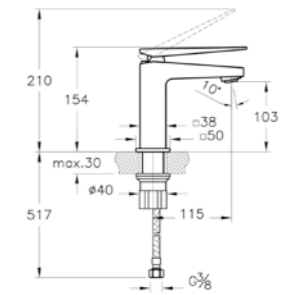

Basin mixer

H: 154mm P: 115mm

A42608 Chrome £306

Max. 5 L/min. flow rate