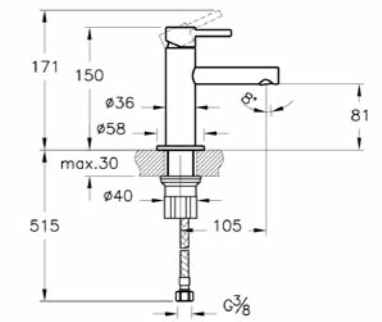

Compact basin mixer

H: 150mm P: 105mm

A42555	Chrome	£210
A425526	Copper	£251
A425534	Brushed Nickel	£314
A425536	Matt Black	£314

Max. 5 L/min. flow rate