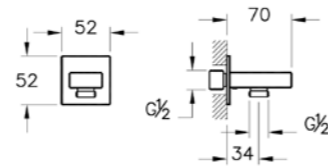

Built-in hand shower outlet and holder
H: 53mm P: 70mm

A45233	Chrome	£102
A4523326	Copper	£121
A4523334	Brushed Nickel	£152
A4523323	Gold	£152
A4523336	Matt Black	£152