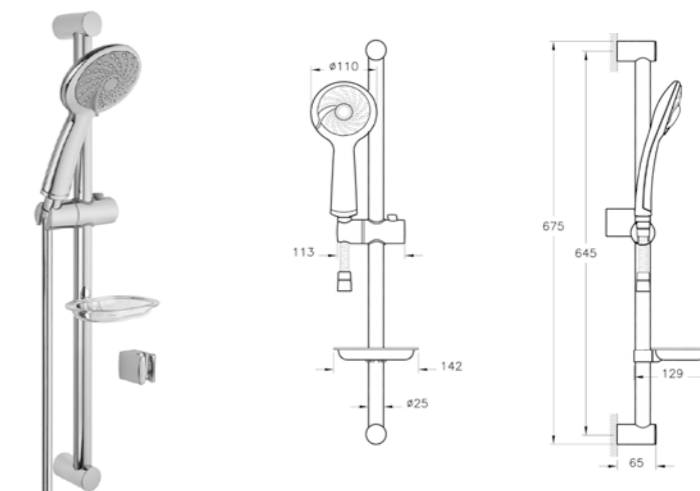

Samba 3F hand shower with slide rail
H: 675mm P: 65mm

A45680	Chrome	£109

Flow regulator provides
max. 6 L/min. flow rate