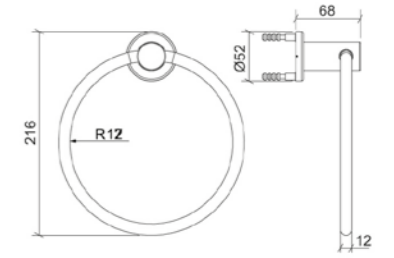

Chrome

Ilia

Towel ring
H: 210mm W: 190mm P: 70mm
A44394 Chrome £70

Towel holder
H: 52mm W: 460mm P: 70mm
A44392 Chrome £97