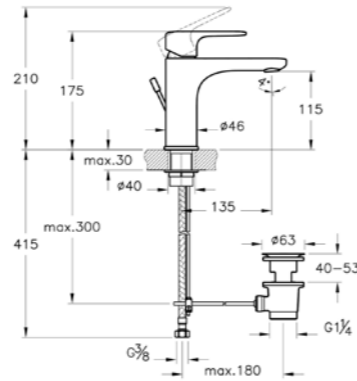

Swivel basin mixer, round
H: 175mm P: 140mm

A42754	Chrome	£154
A4275426	Copper	£184
A4275434	Brushed Nickel	£230
A4275423	Gold	£230
A4275436	Matt Black	£230

Max. 5 L/min. flow rate

Tall basin mixer for bowls, round
H: 315mm P: 180mm