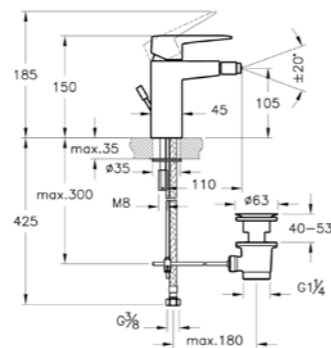

Bidet mixer with pop-up, square
H: 150mm P: 110mm

A42736	Chrome	£220
A4273626	Copper	£264
A4273634	Brushed Nickel	£331
A4273623	Gold	£331
A4273636	Matt Black	£331

Max. 5 L/min. flow rate

Deck-mounted bath mixer with hand shower, square, 4TH
H: 215mm P: 225mm