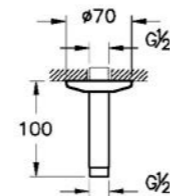

Universal ceiling-mounted short connection pipe
P: 100mm

A45649	Chrome	£23
A4564926	Copper	£28
A4564934	Brushed Nickel	£33
A4564936	Matt Black	£33