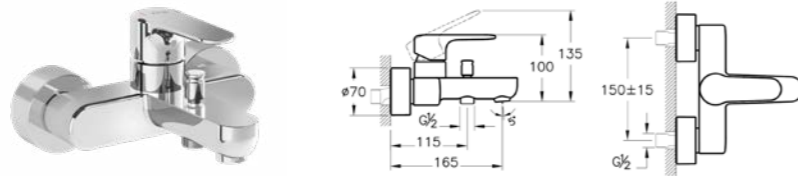

Bath/shower mixer, round
H: 100mm P: 165mm

A42725	Chrome	£196
A4272526	Copper	£241
A4272534	Brushed Nickel	£303
A4272523	Gold	£303
A4272536	Matt Black	£303