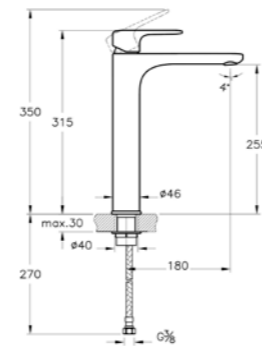

Tall basin mixer for bowls, round
H: 315mm P: 180mm

A42707	Chrome	£185
A4270726	Copper	£223
A4270734	Brushed Nickel	£278
A4270723	Gold	£278
A4270736	Matt Black	£278

Max. 5 L/min. flow rate

Bidet mixer with pop-up, round
H: 150mm P: 90mm

A42724	Chrome	£190
A4272426	Copper	£230
A4272434	Brushed Nickel	£286
A4272423	Gold	£286
A4272436	Matt Black	£286

Max. 5 L/min. flow rate