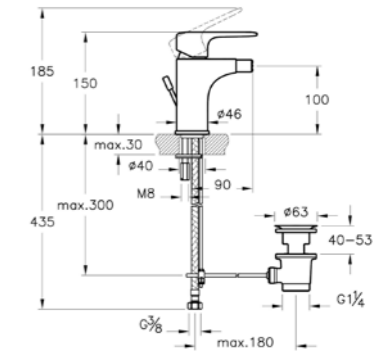

Basin mixer with pop-up, round
H: 175mm P: 135mm

A42723	Chrome	£169
A4272326	Copper	£202
A4272334	Brushed Nickel	£254
A4272323	Gold	£254
A4272336	Matt Black	£254

Max. 5 L/min. flow rate

Swivel basin mixer, round
H: 175mm P: 140mm

A42754	Chrome	£154
A4275426	Copper	£184
A4275434	Brushed Nickel	£230
A4275423	Gold	£230
A4275436	Matt Black	£230

Max. 5 L/min. flow rate

Tall basin mixer for bowls, round
H: 315mm P: 180mm

A42707	Chrome	£185
A4270726	Copper	£223
A4270734	Brushed Nickel	£278
A4270723	Gold	£278
A4270736	Matt Black	£278

Max. 5 L/min. flow rate

Bidet mixer with pop-up, round
H: 150mm P: 90mm

A42724	Chrome	£190
A4272426	Copper	£230
A4272434	Brushed Nickel	£286
A4272423	Gold	£286
A4272436	Matt Black	£286

Max. 5 L/min. flow rate

Tall basin mixer with pop-up, round
H: 315mm P: 180mm

A42766	Chrome	£202
A4276626	Copper	£246
A4276634	Brushed Nickel	£308
A4276623	Gold	£308
A4276636	Matt Black	£308

Max. 5 L/min. flow rate

Built-in basin mixer, round
H: 110mm P: 190mm

A42721	Chrome	£133
A4272126	Copper	£159
A4272134	Brushed Nickel	£199
A4272123	Gold	£199
A4272136	Matt Black	£199

Max. 5 L/min. flow rate

B2 Concealed part required

For **B2** information, please refer to the **Icon Guide**