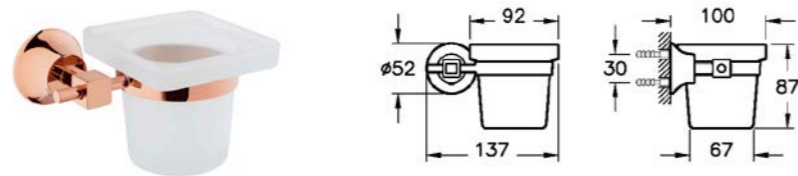

- A44419 Chrome £111
- A4441926 Copper £111
- A4441923 Gold £111