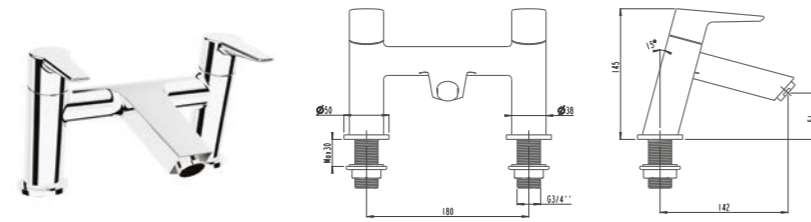

A42442 Chrome £122

Max. 5 L/min. flow rate

Wall-mounted bath/shower mixer
H: 108mm P: 154mm

A42444 Chrome £132

See page 48 for complementary Showers

Deck-mounted bath mixer, 2TH
H: 145mm P: 142mm

A42416 Chrome £303