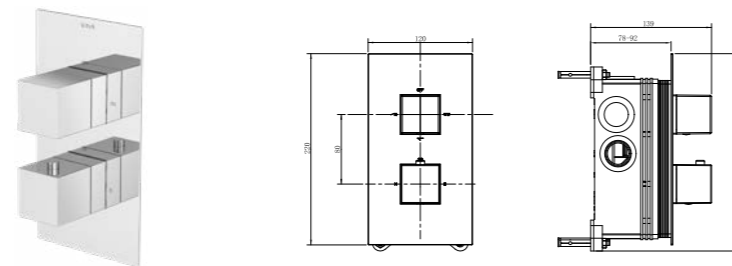

Aquaheat built-in thermostatic shower mixer, square, 1-way
H: 220mm P: 47mm

A47195 Chrome £352

✓ Concealed part included