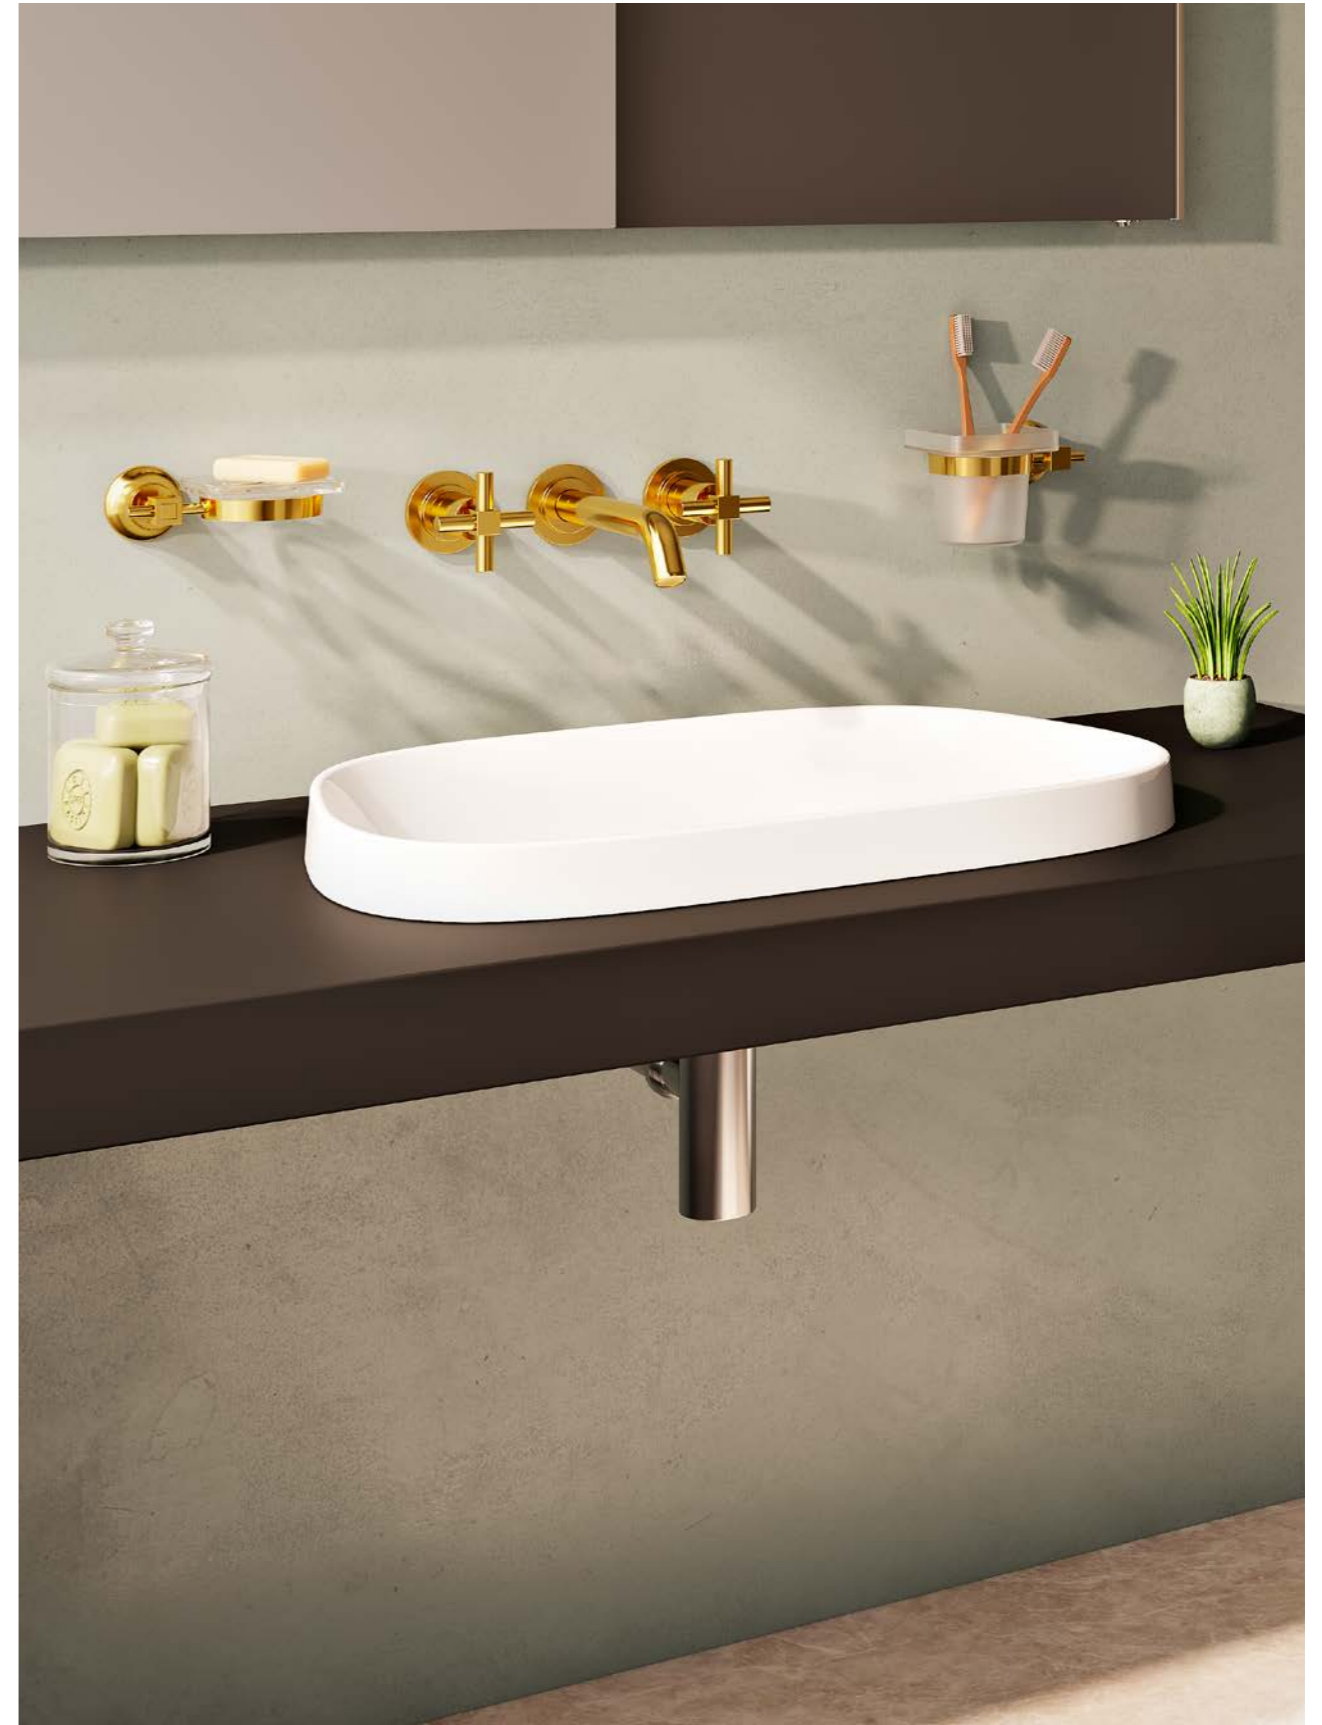

Concealed part for 3-way diverter
H: 65mm P: 59-78mm

A42858 £100

B6

Concealed part for Origin Touchless
H: 151mm P: 80-105mm

A47112 £350

Exposed Shower Systems

Exposed shower systems are ideal for brick wall installations and are designed to provide versatility and ease of installation, making them a quick and easy option.