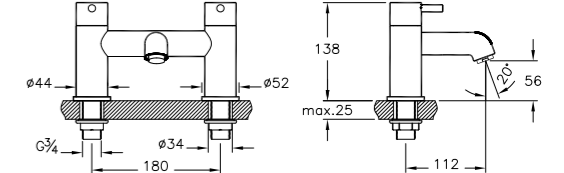

Deck-mounted bath mixer, 2TH
H: 138mm P: 112mm

A42411 Chrome £352