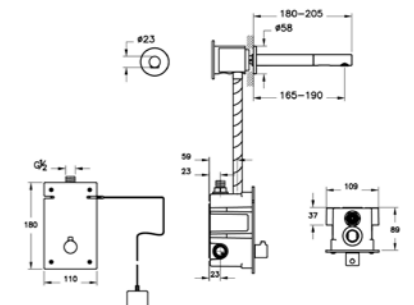

Variable spout length

Origin countertop basin mixer, touch free, mains operated
H: 175mm P: 125mm

A47213	Chrome	£577
A4721326	Copper	£693
A4721334	Brushed Nickel	£867
A4721336	Matt Black	£867

Max. 5 L/min. flow rate