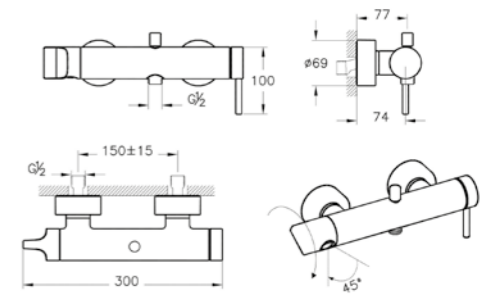

A42619 Chrome £355
A4261926 Copper £427
A4261934 Brushed Nickel £532
A4261936 Matt Black £532

Features a 45° directional spout

Uno wall-mounted bath/shower mixer
P: 175mm