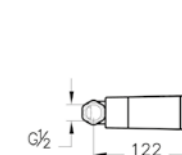

B3

Concealed part for built-in bath/shower mixer
W: 227mm

A40834 £97