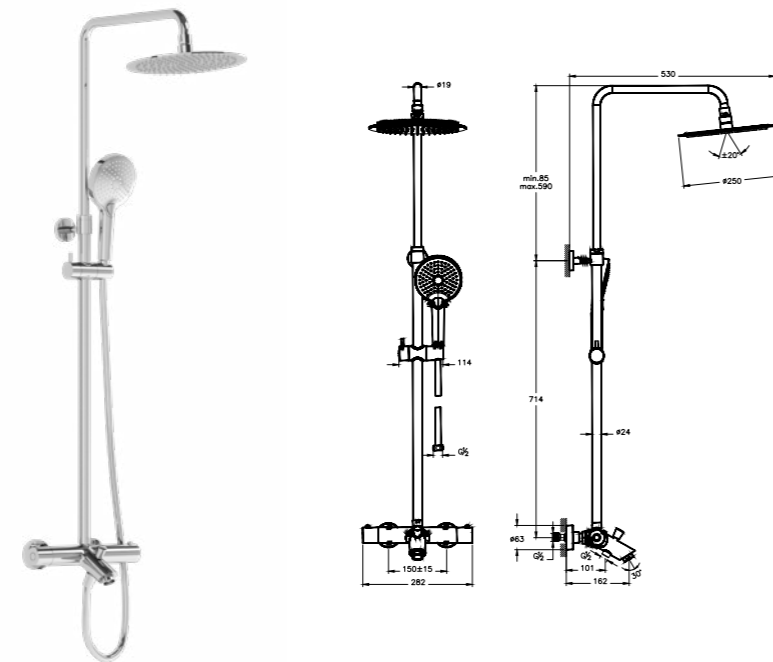

Aquaheat Bliss 250B
shower column with bath spout
H: 1100mm + 530mm extension P: 530mm

A47209 Chrome £504

Showerhead provides max. 10 L/min. flow rate