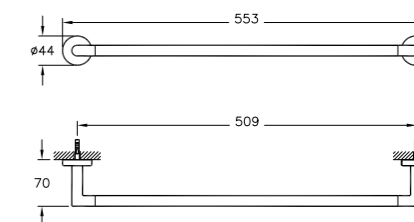

A44993 Chrome £47

Minimax S

See pages 14 and 48 for matching Taps and Showers

Chrome

Minimax S

Towel rail
H: 45mm W: 558mm P: 71mm

A44784 Chrome £72

Double towel rail
H: 45mm W: 558mm P: 128mm