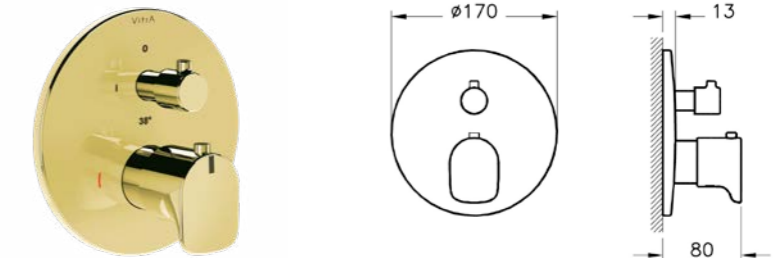

Root built-in thermostatic 1-way mixer, square
H: 170mm P: 60mm

A42669	Chrome	£168
A4266926	Copper	£202
A4266934	Brushed Nickel	£258
A4266923	Gold	£258
A4266936	Matt Black	£258

V1 Concealed part required