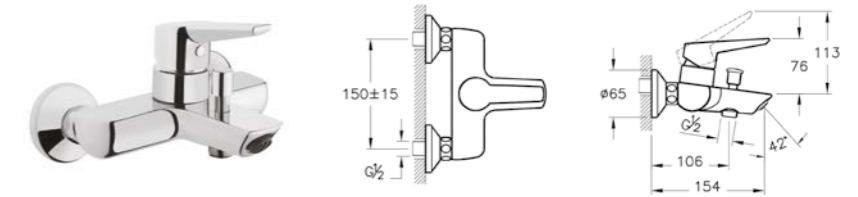

A42442 Chrome £122

Max. 5 L/min. flow rate

Wall-mounted bath/shower mixer
H: 108mm P: 154mm

A42444 Chrome £132

See page 48 for complementary Showers

Deck-mounted bath mixer, 2TH
H: 145mm P: 142mm

A42416 Chrome £303