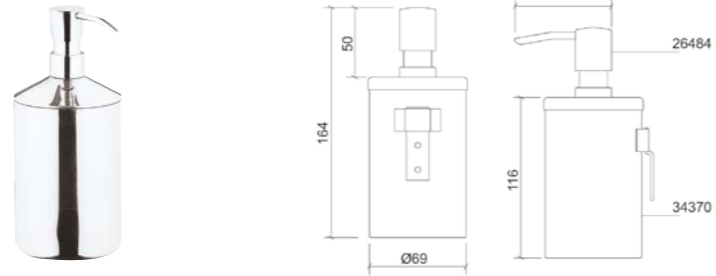

A44272 Chrome £42

Toilet brush holder
H: 367mm W: 83mm P: 87mm

A44287 Chrome £90

Liquid soap dispenser
H: 160mm W: 70mm P: 92mm

A44370 Chrome £117

Waste bin, 5 litre
H: 295mm W: 180mm P: 205mm

A44055 Polished Stainless Steel £106