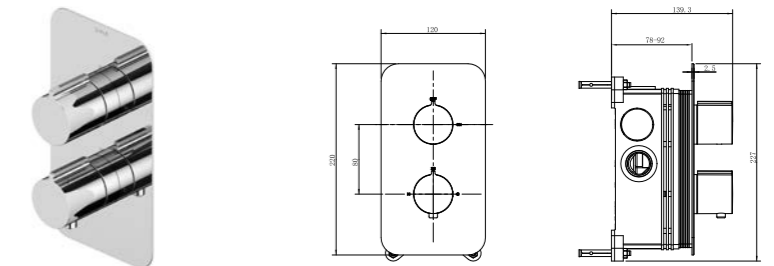

A47195 Chrome £352

✓ Concealed part included

Aquaheat built-in thermostatic shower mixer, square with soft edges, 2-way
H: 220mm P: 47mm

A47196 Chrome £328

✓ Concealed part included

Aquaheat built-in thermostatic shower mixer, square with soft edges, 1-way
H: 220mm P: 47mm