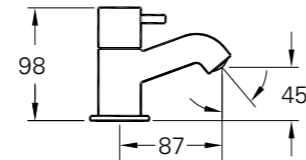

Basin taps, 2TH
H: 97mm P: 87mm

A42362 Chrome £109

Deck-mounted bath mixer, 2TH
H: 138mm P: 112mm

A42411 Chrome £352

Bath pillar tap, 2TH
H: 98mm P: 87mm

A42384 Chrome £109

Deck-mounted bath/shower mixer
with hand shower, 2TH
H: 138mm P: 112mm