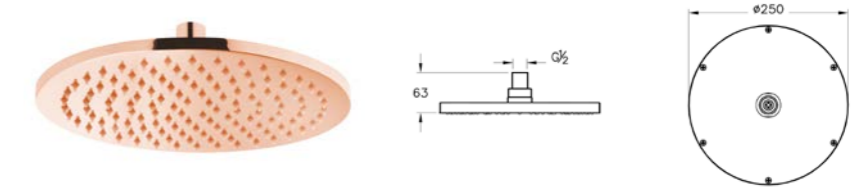

Origin Rain showerhead
W: 250mm

A45638	Chrome	£195
A4563826	Copper	£232
A4563834	Brushed Nickel	£290
A4563836	Matt Black	£290

Flow regulator provides
max. 18 L/min. flow rate