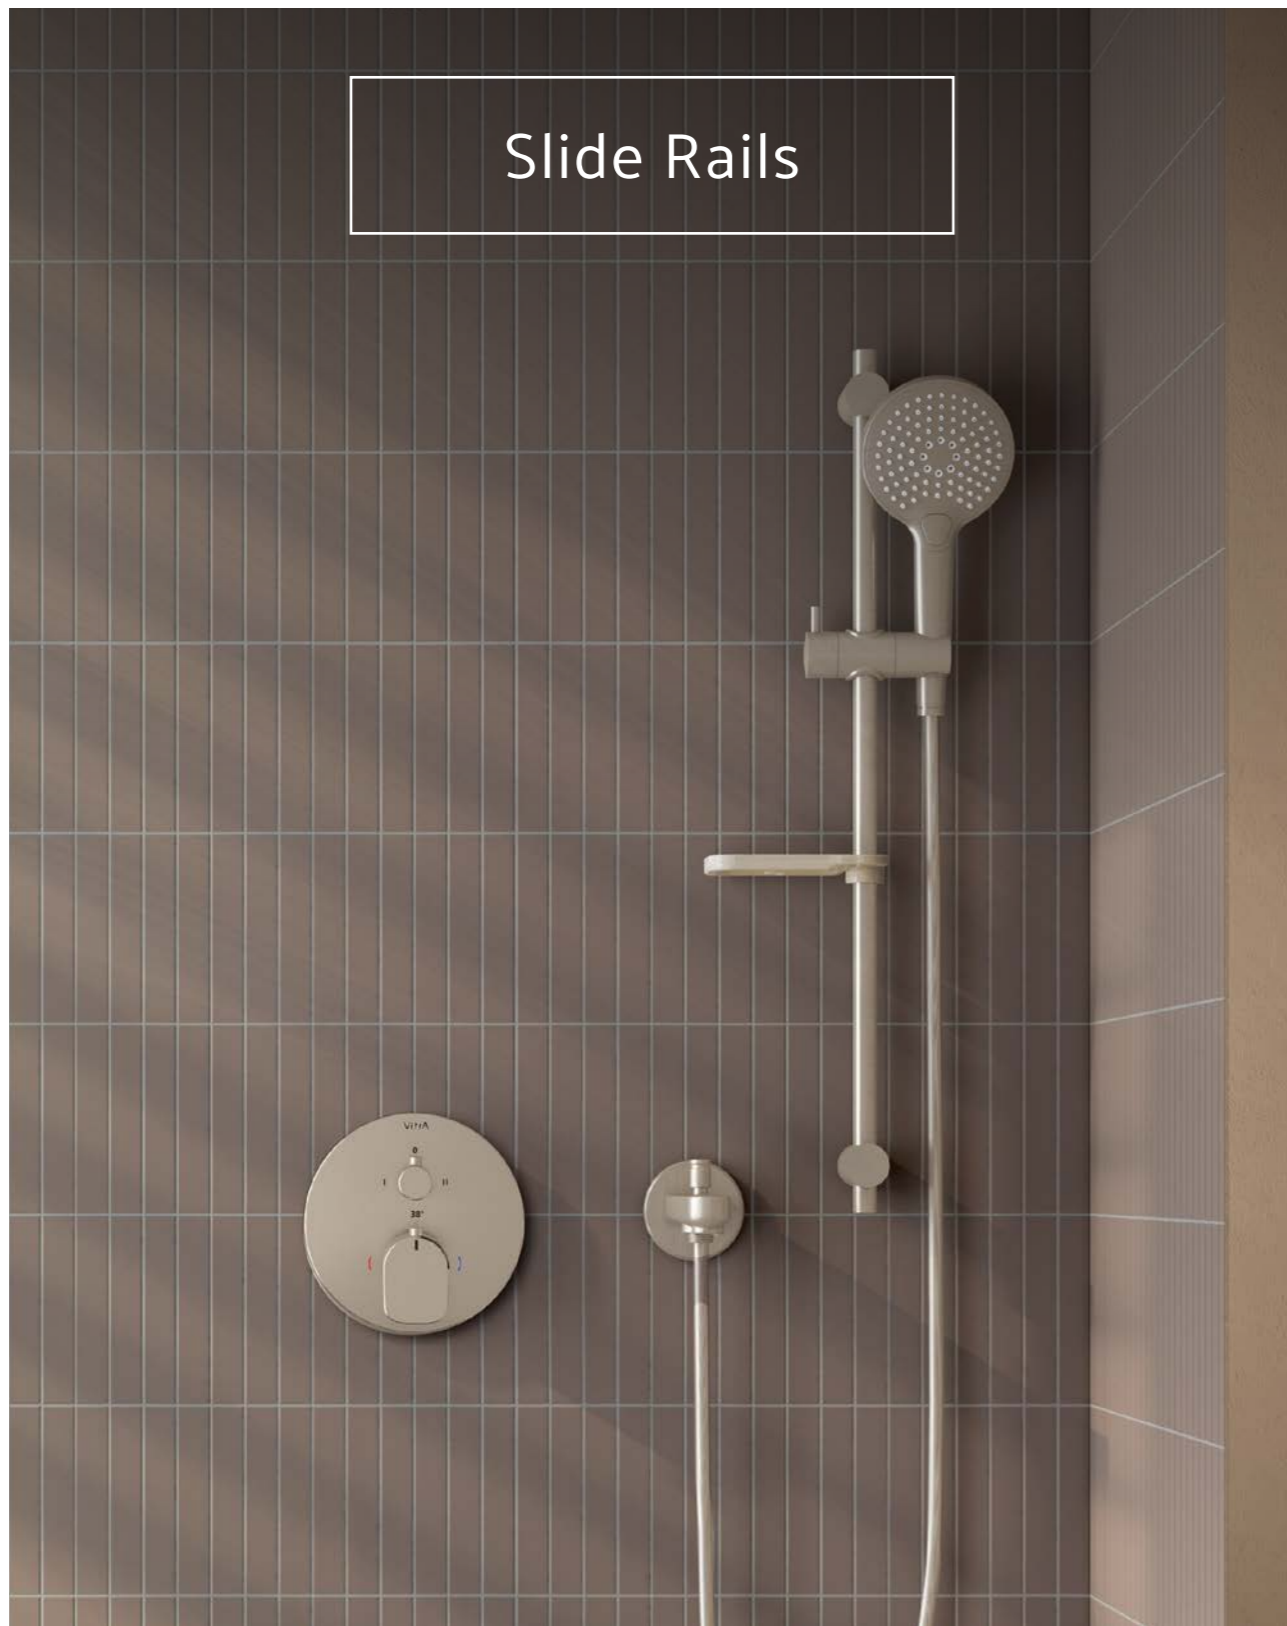

Slide Rails