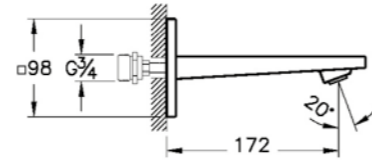

Brava wall-mounted bath spout
H: 98mm P: 172mm

A42397 Chrome £230

Root wall-mounted bath spout
with hand shower outlet, round
H: 80mm P: 195mm