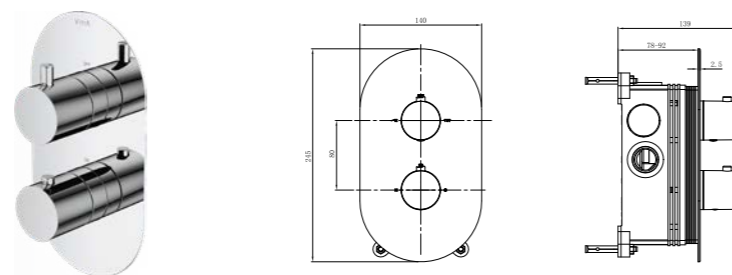

Aquaheat built-in thermostatic shower mixer, round, 2-way
H: 245mm P: 47mm

A47191 Chrome £328

✓ Concealed part included