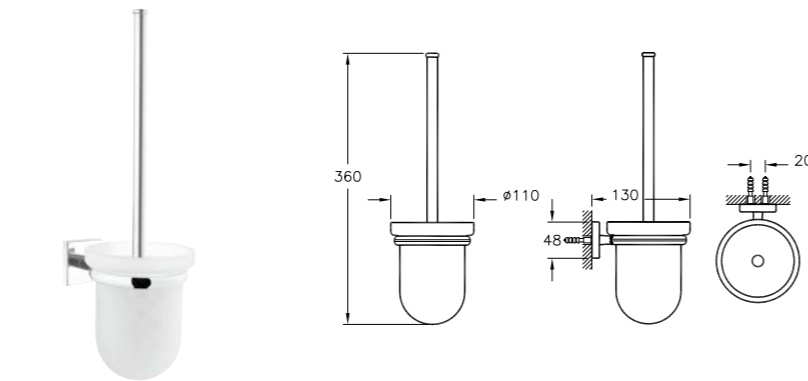

A44999 Chrome £94

Soap dish
H: 48mm W: 110mm P: 125mm