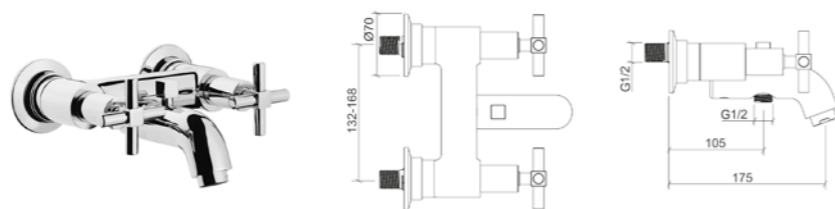

Built-in basin mixer, 3TH
H: 59mm P: 150mm

A40830 Chrome £158
A4083023 Gold £190

Max. 5 L/min. flow rate

B1 Concealed part required

Wall-mounted bath/shower mixer, 2TH
P: 175mm

A40868 Chrome £324

See page 48 for complementary Showers