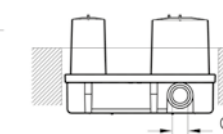

B2

Concealed part for built-in basin mixer
H: 85mm

A42230 £118