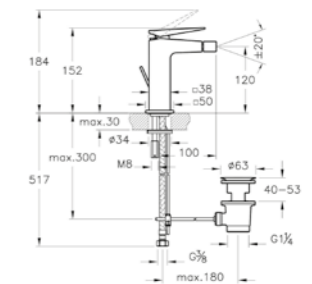

Bidet mixer, including pop-up waste

H: 152mm P: 100mm

A42612 Chrome £389

Max. 5 L/min. flow rate