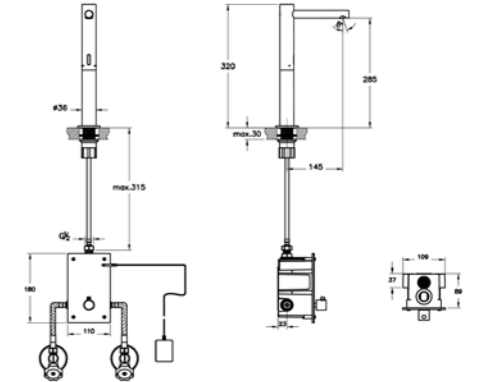

Origin basin mixer, touch free for bowls, mains operated
H: 320mm P: 145mm

A47221	Chrome	£755
A4722126	Copper	£906
A4722134	Brushed Nickel	£1,135
A4722136	Matt Black	£1,135

Max. 5 L/min. flow rate