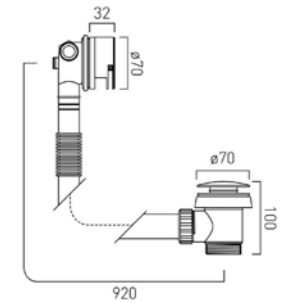

A45165 Chrome £165
A4516523 Gold £238
A4516534 Brushed Nickel £238
A4516536 Matt Black £238

Min operation 1 bar.
Flow rate at 3 bar is 42 L/min