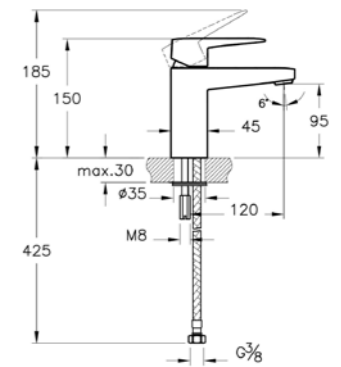

Root Square

Compact basin mixer, square
H: 150mm P: 120mm

A42732	Chrome	£161
A4273226	Copper	£193
A4273234	Brushed Nickel	£241
A4273223	Gold	£241
A4273236	Matt Black	£241

Max. 5 L/min. flow rate