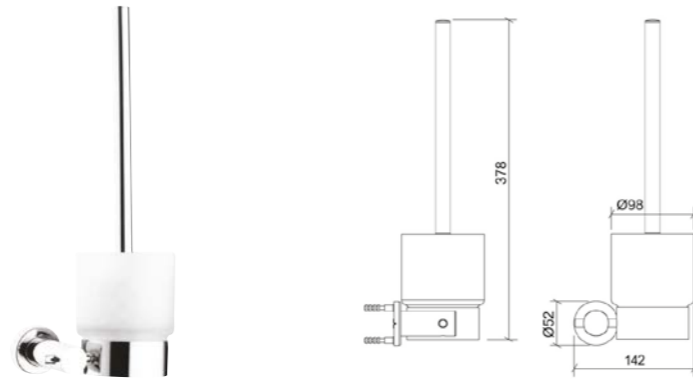

Toilet brush holder
H: 365mm W: 85mm P: 130mm

A44384 Chrome £92

Soap dish
H: 52mm W: 145mm P: 110mm