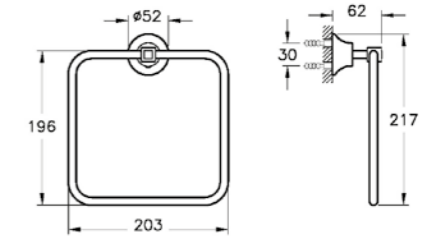

Toilet brush holder
H: 397mm W: 70mm P: 77mm

A44894	Chrome	£113
A4489426	Copper	£136
A4489434	Brushed Nickel	£169
A4489436	Matt Black	£169

Juno

Chrome

Copper

Gold

Towel ring
H: 217mm W: 203mm P: 62mm

- A44420 Chrome £105
- A4442026 Copper £105
- A4442023 Gold £105