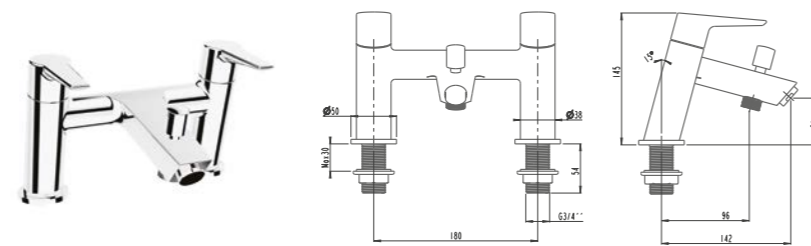

Bath/shower mixer with hand shower, 2TH
P: 165mm

A42498 Chrome £242

Deck-mounted bath mixer
with hand shower, 2TH
H: 145mm P: 142mm

A42417 Chrome £363

See page 48 for complementary Showers

Bottle Traps & Wastes