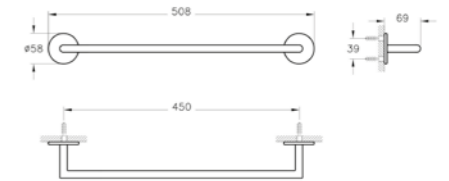

Chrome

Copper

Brushed Nickel

Matt Black

Origin

Towel rail, 45cm
H: 58mm W: 508mm P: 69mm

A44886	Chrome	£110
A4488626	Copper	£133
A4488634	Brushed Nickel	£165
A4488636	Matt Black	£165

Towel rail, 60cm
H: 58mm W: 658mm P: 69mm