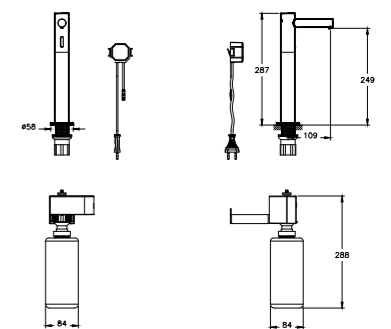

Origin countertop touch free soap dispenser, tall, mains supply
H: 287mm W: 58mm P: 109mm

A44760	Chrome	£457
A4476026	Copper	£549
A4476034	Brushed Nickel	£688
A4476036	Matt Black	£688