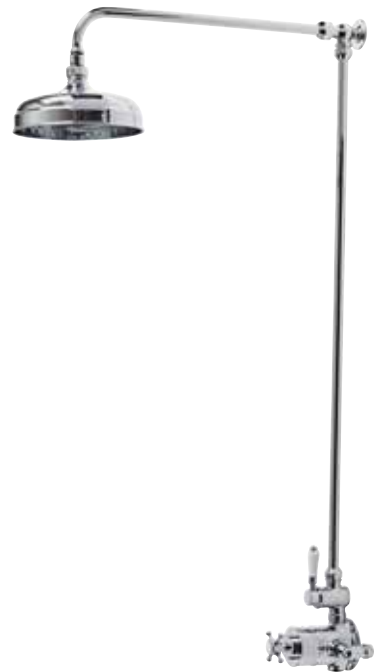

Cranborne single function shower system with overhead shower

SVSET125 Chrome £875.00

Separate flow and temperature controls
200mm overhead shower
Anti-Scald thermostatic control for safe showering
Riser rail and shower arm can be cut to length to suit installation
Includes 15mm compression fixing kit
Min pressure 0.2bar

SURFACE MOUNTED
Shower systems