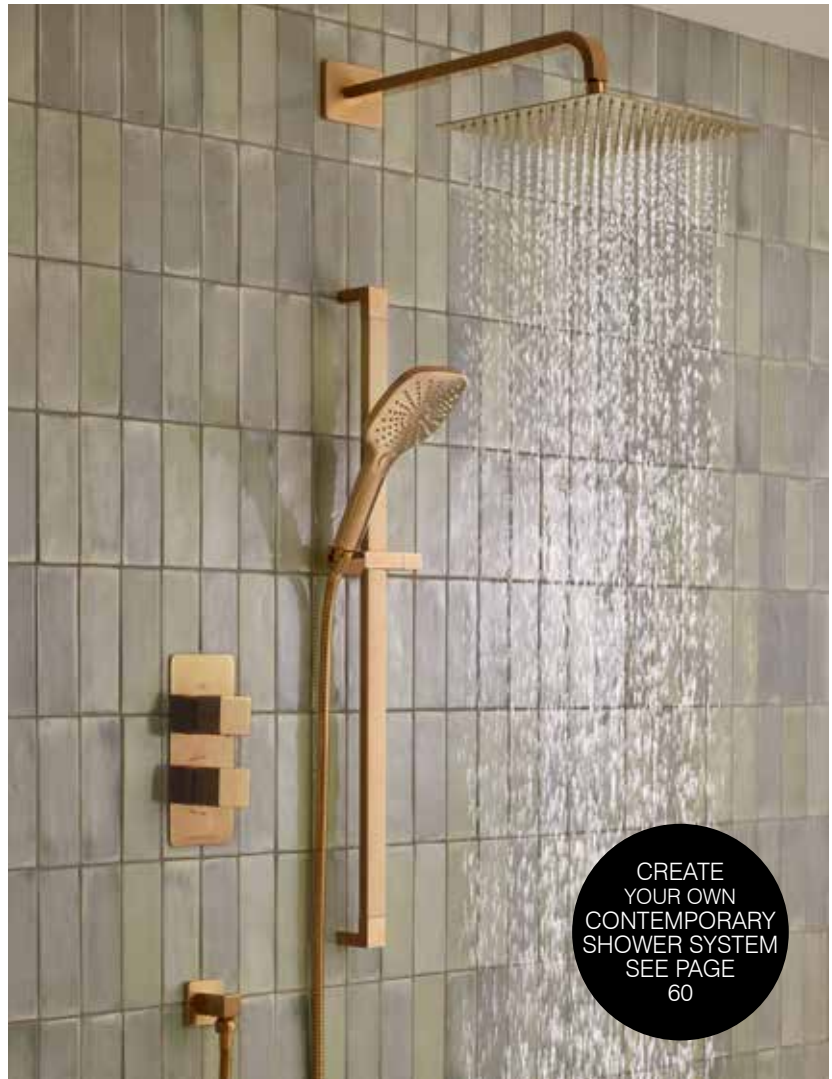

PVD hardwearing &
scratch resistant coating.
Brushed brass
finish only

ROPER RHODES

AVAILABLE IN
CHROME
BLACK
OR
BRASS

Recite dual function shower system with riser kit & overhead shower

SVSET153	Chrome	£535.00
SVSET165	Black	£625.00
SVSET174	Brushed Brass	£915.00

Separate flow and temperature controls
 250mm stainless steel overhead shower
 110mm 3 function push button control shower handset
 Anti-Scald thermostatic control for safe showering
 770mm long riser rail
 Includes easy fix brass shower arm and elbow
 Minimum pressure 0.5bar