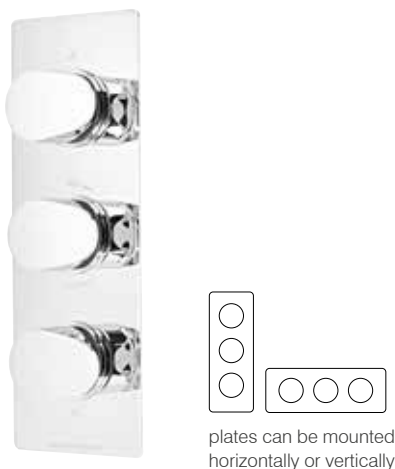

Clear triple function shower system with riser kit, overhead shower & smartflow bath filler

SVSET142 Chrome **£1,130.00**

Separate flow and temperature controls
 250mm stainless steel overhead shower
 110mm Air-drive 5 function shower handset
 Anti-Scald thermostatic control for safe showering
 655mm long riser rail
 Includes easy fix brass shower arm and elbow
 Smartflow bath overflow filler
 Minimum pressure 1.0bar

plates can be mounted horizontally or vertically

Clear valve

SV3713 Single function **£390.00**
 SV3706 Dual function **£426.00**

102(w) x 214mm(h)
 Single function minimum pressure 0.1bar
 Dual function minimum pressure 0.3bar