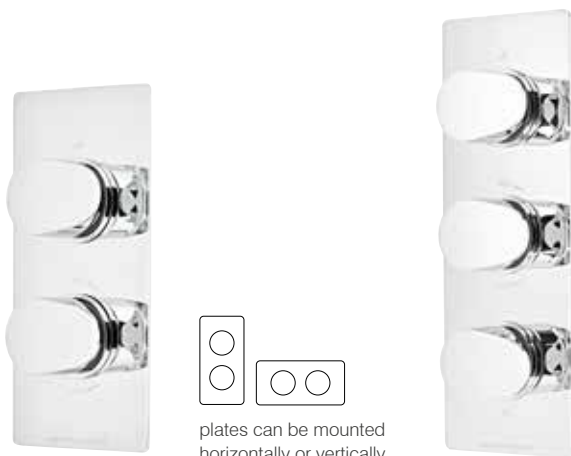

plates can be mounted horizontally or vertically

Clear valve

SV3713 Single function **£390.00**
SV3706 Dual function **£426.00**

102(w) x 214mm(h)
Single function minimum pressure 0.1bar
Dual function minimum pressure 0.3bar