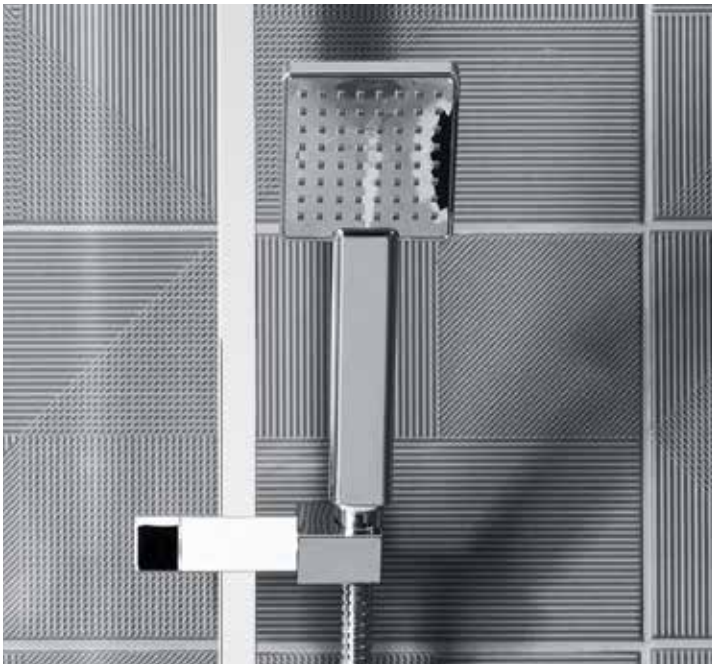

plates can be mounted horizontally or vertically

Clear valve

SV3713 Single function **£390.00**
 SV3706 Dual function **£426.00**

102(w) x 214mm(h)
 Single function minimum pressure 0.1bar
 Dual function minimum pressure 0.3bar

plates can be mounted horizontally or vertically

Clear valve

SV3709 Triple function **£645.00**

102(w) x 280mm(h)
 Minimum pressure 1.0bar

ROPER RHODES

GUARANTEE
including
thermostatic
cartridge

Making things simple

BAR SHOWER SYSTEMS

Our bar shower systems allow for quick and easy installation with minimal disruption to the bathroom as they do not need to be recessed into a wall. Our selection of modern bar shower systems offer form and function, all in one easy to fit and control unit. Available in smooth, round or sleek square designs.