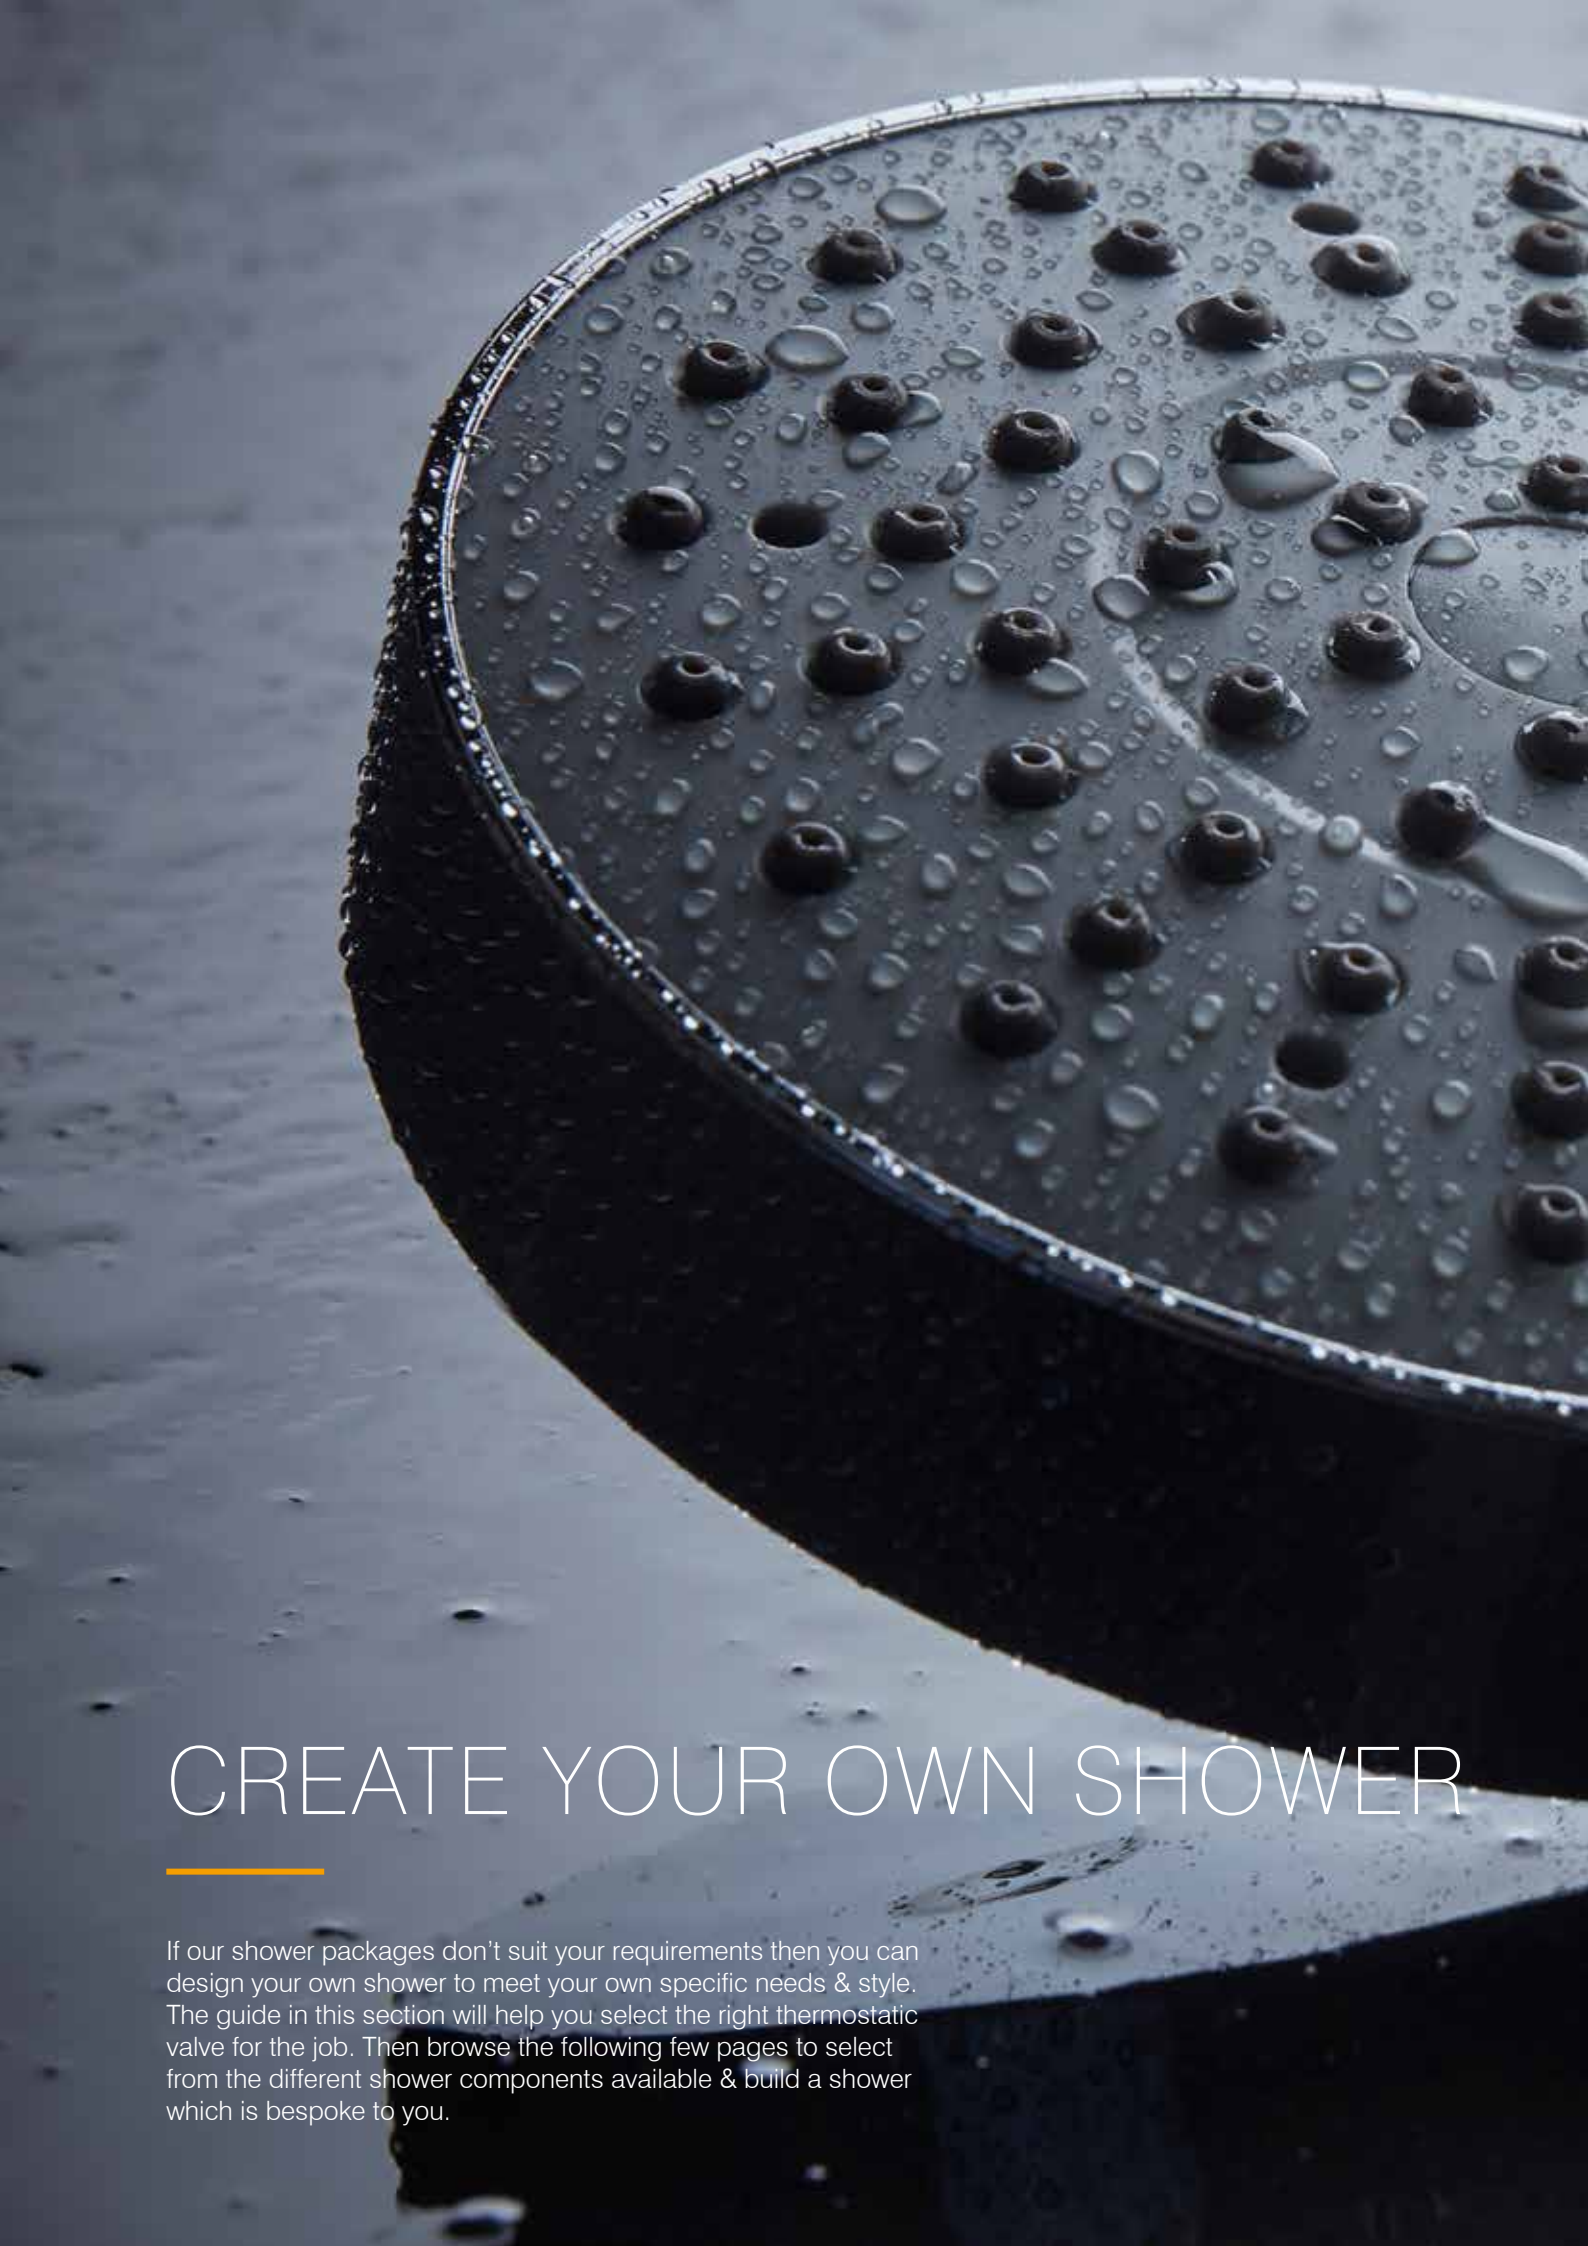

CREATE YOUR OWN SHOWER

If our shower packages don't suit your requirements then you can design your own shower to meet your own specific needs & style. The guide in this section will help you select the right thermostatic valve for the job. Then browse the following few pages to select from the different shower components available & build a shower which is bespoke to you.