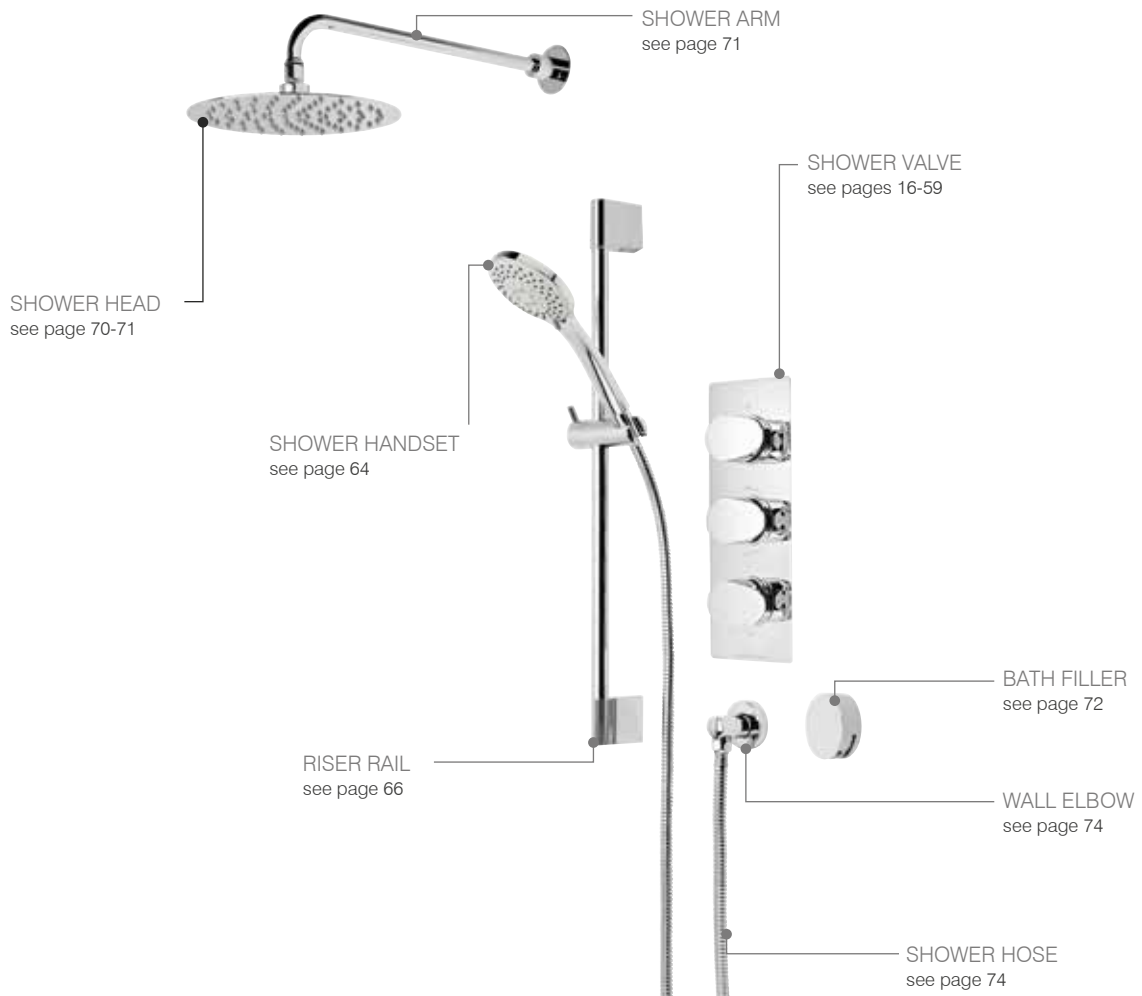

Make it unique

CREATING YOUR OWN SHOWER