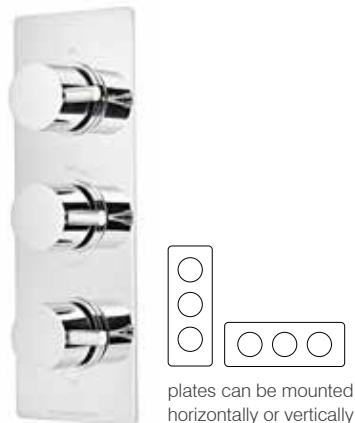

Event round valve

SV1404 Single function **£390.00**

SV1406 Dual function **£426.00**

102(w) x 214mm(h)
Single function minimum pressure 0.1bar
Dual function minimum pressure 0.3bar

Event round valve

SV1409 Triple function **£645.00**

102(w) x 280mm(h)
Minimum pressure 1.0bar

EVENT ROUND VALVE HANDLE