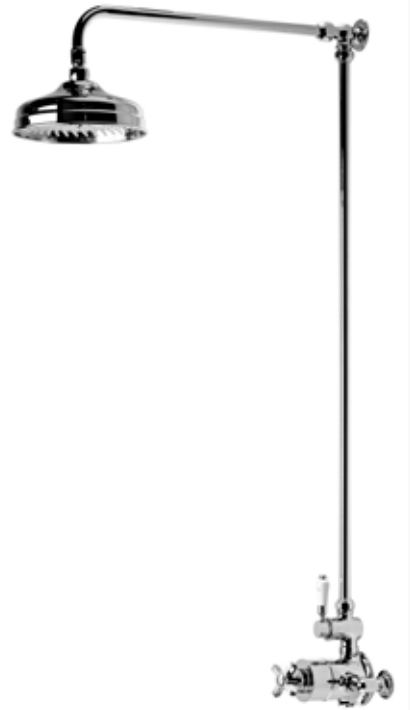

Henley dual function shower system with riser kit & overhead shower

SVSET52 Chrome £875.00

Separate flow and temperature controls
200mm overhead shower
70mm single function shower handset
Anti-Scald thermostatic control for safe showering
620mm long riser rail
Includes easy fix brass shower arm and elbow
Min pressure 0.5bar

Henley triple function shower system with riser kit, overhead shower & smartflow bath filler

SVSET146 Chrome £1,130.00

Separate flow and temperature controls
200mm overhead shower
70mm single function shower handset
Anti-Scald thermostatic control for safe showering
620mm long riser rail
Includes easy fix brass shower arm and elbow
Traditional Smartflow bath overflow filler
Min pressure 1.0bar

SURFACE MOUNTED
Shower systems

CONCEALED
Shower systems

Wessex single function shower system with overhead shower

SVSET66 Chrome £875.00

Separate flow and temperature controls
200mm overhead shower
Anti-Scald thermostatic control for safe showering
Riser rail and shower arm can be cut to length to suit installation
Includes 15mm compression fixing kit
Min pressure 0.2bar