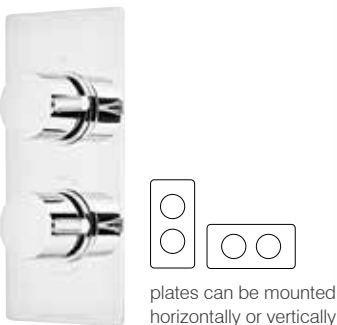

Event round valve

SV1404 Single function **£390.00**

SV1406 Dual function **£426.00**

102(w) x 214mm(h)
Single function minimum pressure 0.1bar
Dual function minimum pressure 0.3bar

Event round valve

SV1409 Triple function **£645.00**

102(w) x 280mm(h)
Minimum pressure 1.0bar

EVENT ROUND VALVE HANDLE