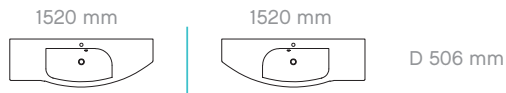

Sparkling washbasin decors

 Black metallic

 Metallic grey

 White

 Glass Optiwhite

Glass washbasin only available in 1520 mm width in right/left style.

WANT TO KNOW MORE?

Scan the QR code and discover more details at www.pelipal.com