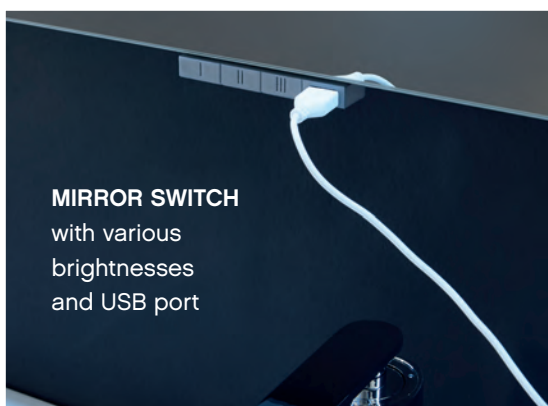

INDUSTRIAL LOOK LOFT DESIGN

In addition to mineral marble washbasins, you can also choose ceramic countertop washbasins.

MIRROR SWITCH
with various
brightnesses
and USB port