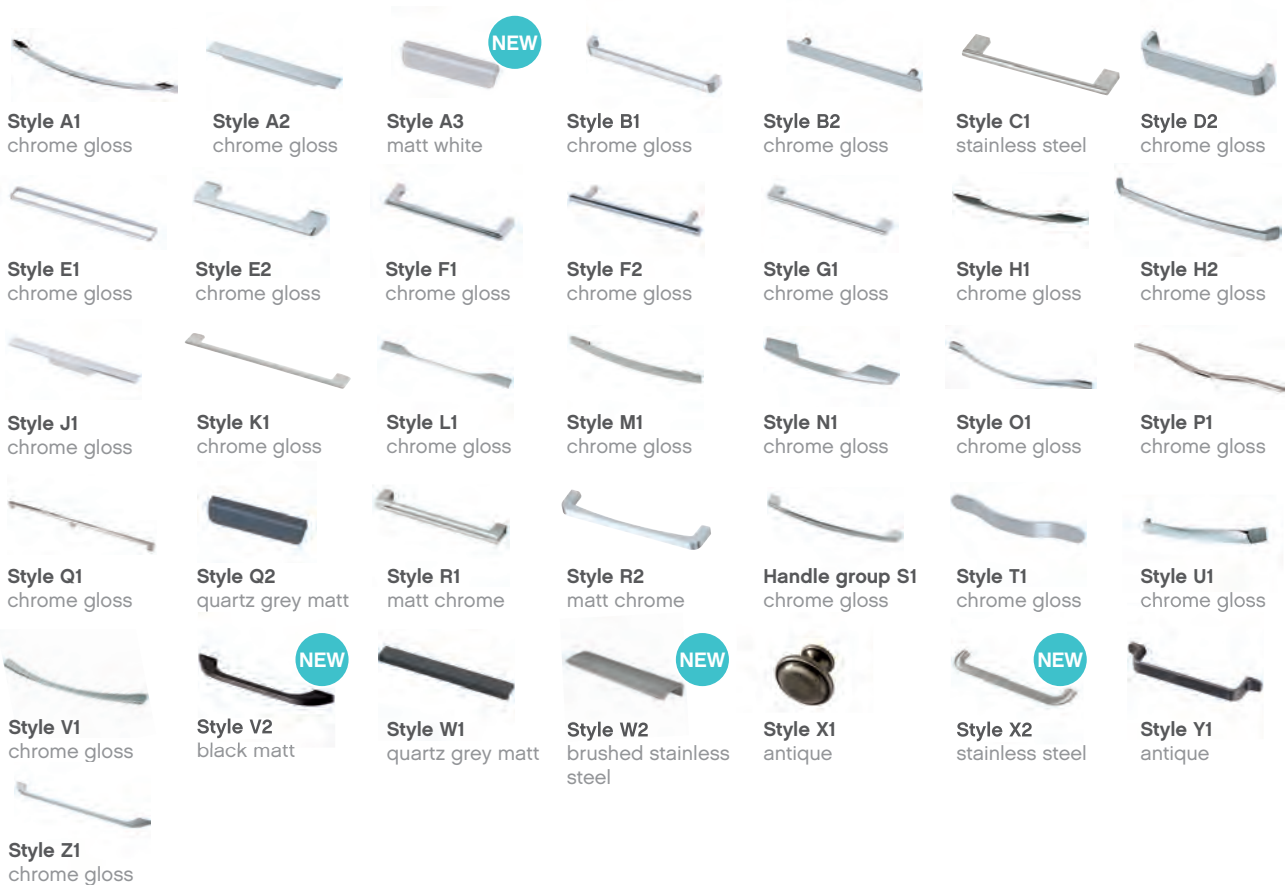

4 doors, 3 glass shelves,
including top cover

SIDE CABINET

2 hinged doors, 2 glass shelves
1 laundry tilt-out, including top cover

FRONT AND CARCASS DECORS

LARGE SELECTION OF HANDLES

UNIVERSAL FURNITURE

Mix and match with any line

GLASS FRONT WALL UNIT

1 smoked glass door, black, 2 glass shelves, with LED spotlight and touch switch

NEW

WALL UNITS

4 shelves, choice of accent colours, mount horizontally or vertically

For more impressions, open Pinterest symbol  and tap on the camera icon 