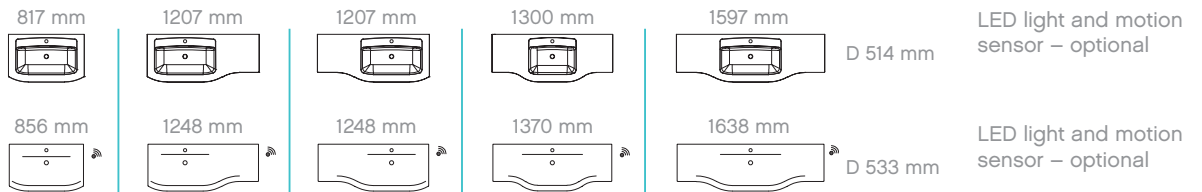

+ MINERAL MARBLE WASHBASINS *