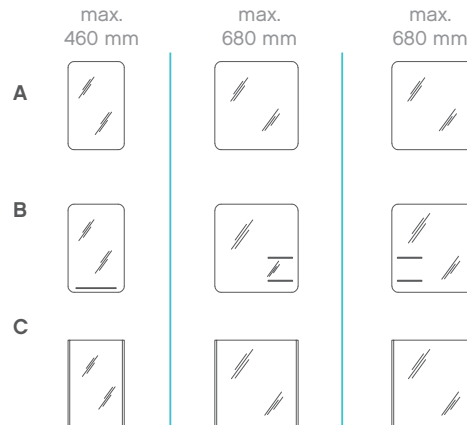

Ribbeck oak,
horizontal
effect

Sangallo grey,
horizontal
effect

NEW

NEW

WASHBASIN WIDTHS

HANDLES

RANGE OVERVIEW

MIRROR, OPTIONALLY WITH LED LIGHT