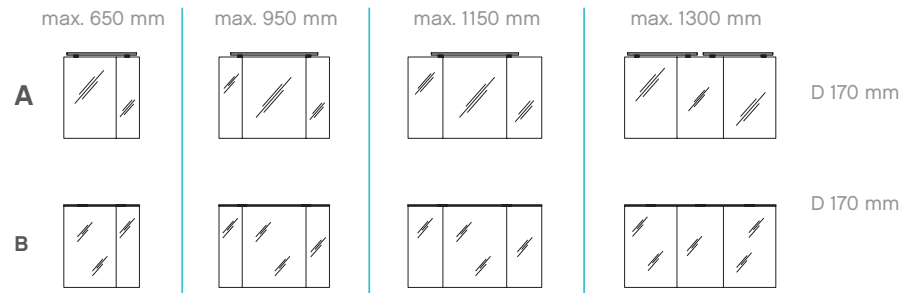

MINERAL MARBLE WASHBASINS

		
white	metallic grey	black metallic

WASHBASIN WIDTH

For product line
SOLITAIRE 6025:

- 670 mm
- 970 mm
- 1170 mm
- 1320 mm

RANGE OVERVIEW

MIRROR CABINETS WITH LED LIGHT

WASHBASIN UNITS WITH PULL-OUTS