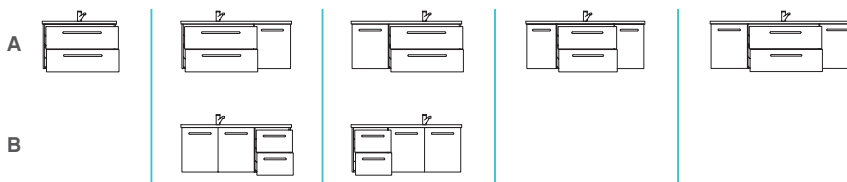

WASHBASIN UNITS WITH PULL-OUTS AND DOORS