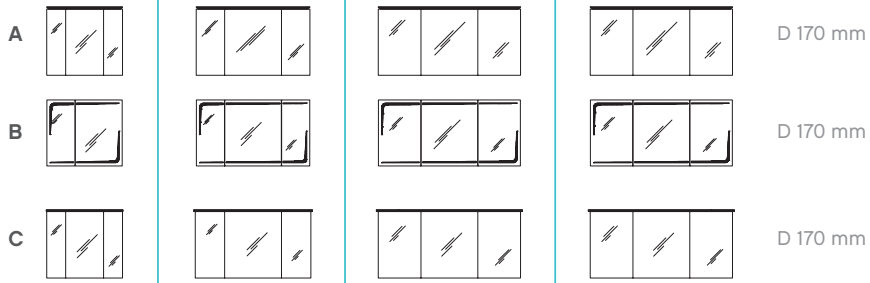

MIRROR CABINETS WITH LED LIGHT