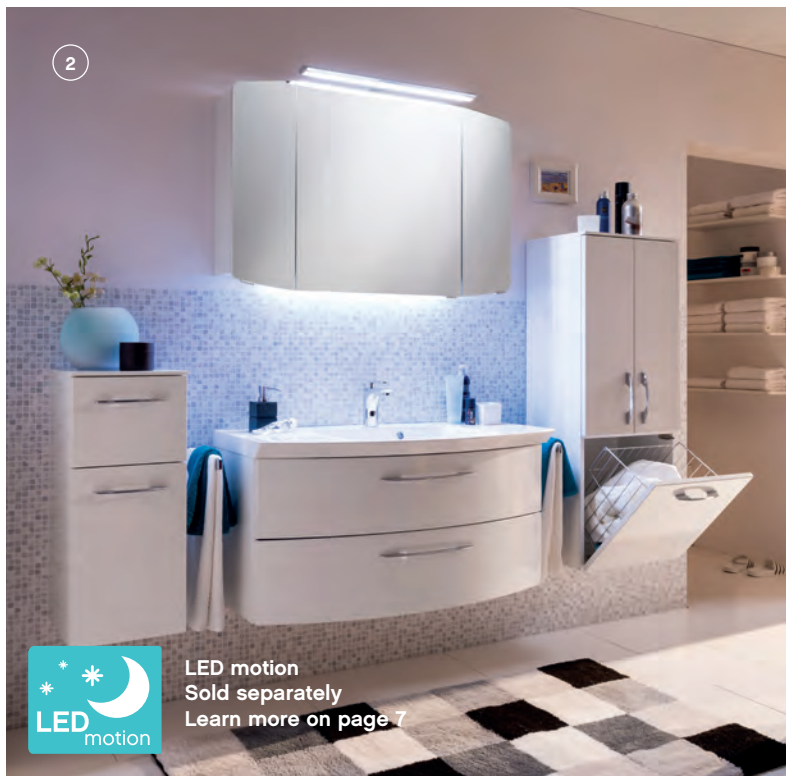

Custom design:
choose from a variety of washbasins.

- ① **WASH AREA:** 1210 mm wide
- **FRONT:** Sanremo oak terra, horizontal effect
- **CARCASS:** Sanremo oak terra, horizontal effect
- **WASHBASIN:** mineral marble
- **MIRROR CABINET:** 3-door, including light

- ② **WASH AREA:** 1010 mm wide
- **FRONT:** White high gloss
- **CARCASS:** white gloss
- **WASHBASIN:** mineral marble
- **MIRROR CABINET:** 3-door, including LED top light

LED motion
Sold separately
Learn more on page 7