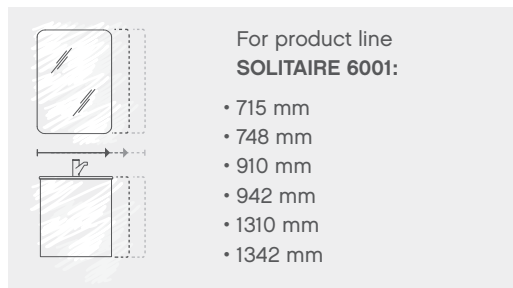

+ MINERAL MARBLE WASHBASIN *

+ GLASS WASHBASIN *

WASHBASIN WIDTHS