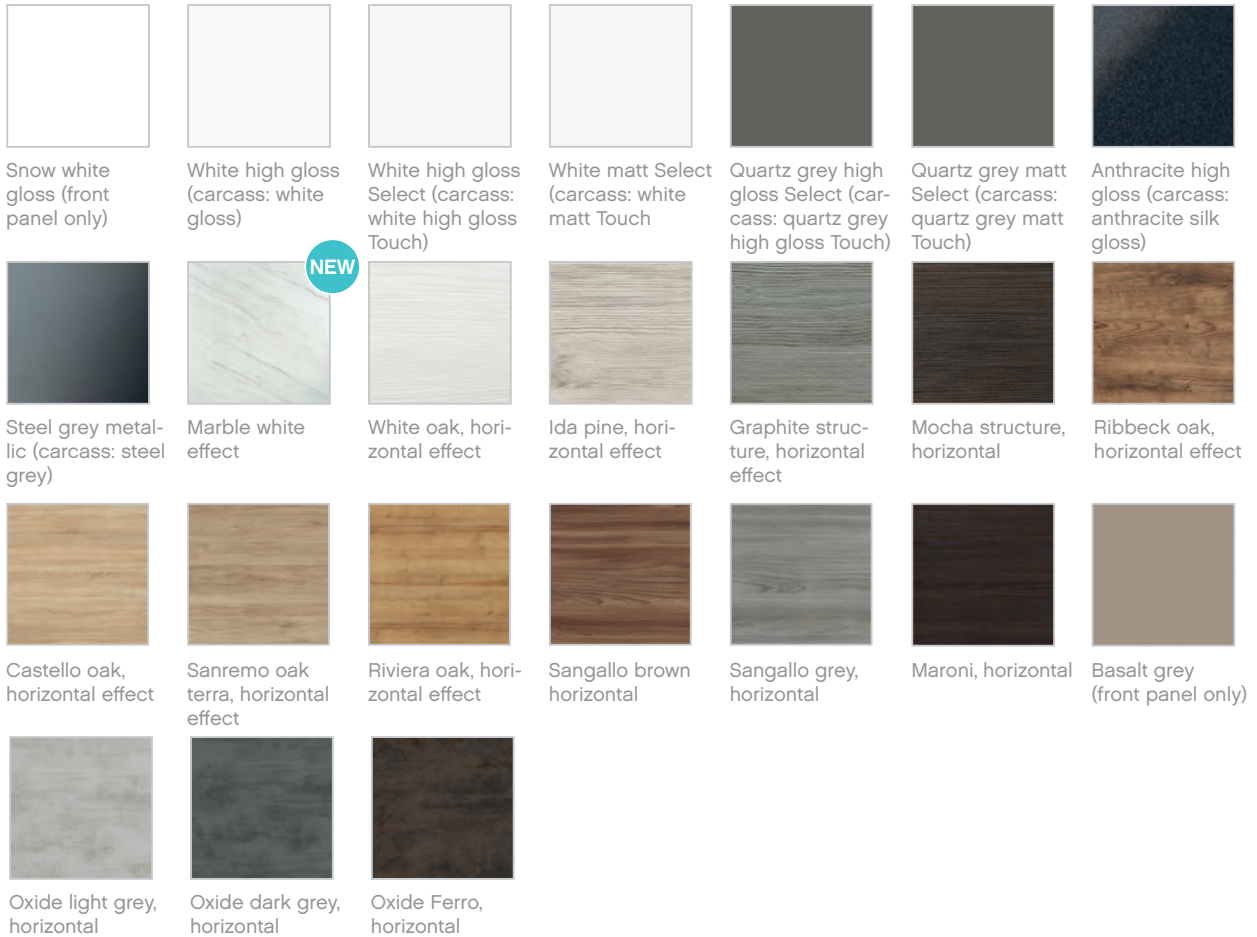

FRONT AND CARCASS DECORS