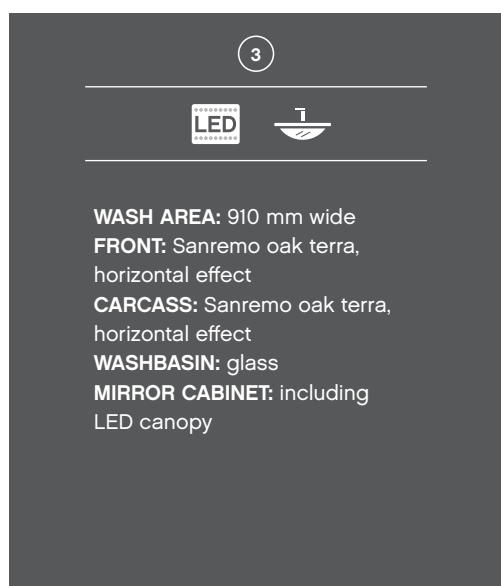

RANGE OVERVIEW

MIRROR CABINETS WITH LED CANOPY

WASHBASIN UNITS WITH TWO PULL-OUTS

with LED light at the bottom including motion sensor

+ MINERAL MARBLE WASHBASIN *

+ GLASS WASHBASIN *

WASHBASIN WIDTHS

HANDLES

FRONT AND CARCASS DECORS

White high gloss
(carcass: white gloss)

Steel grey
Metallic (carcass: steel grey)

Sanremo oak terra, horizontal effect

Riviera oak, horizontal effect

Sangallo grey, horizontal