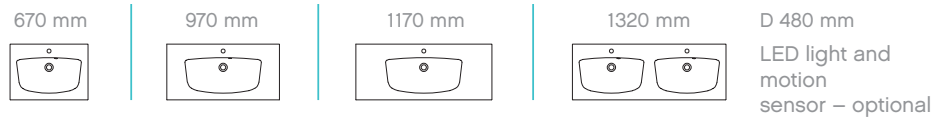

+ MINERAL MARBLE WASHBASINS *