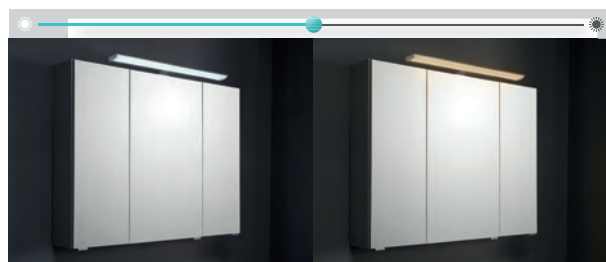

LEDconnect

DIMMABLE BRIGHTNESS