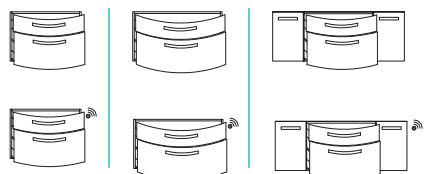

WASHBASIN UNITS WITH TWO PULL-OUTS