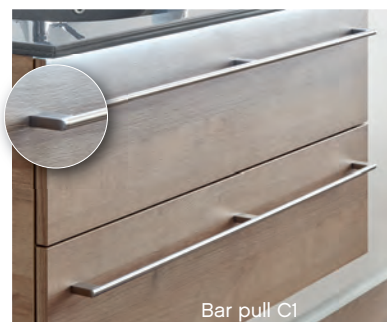

1ST STYLE

Right: front panel with groove in white or quartz grey and matching handle H1 or R1

GROOVE COLOUR:

2ND STYLE

Right: front panel without grooved look with fixed bar pull

3RD STYLE

Right: front panel without groove with brushed anthracite edge and handle strip