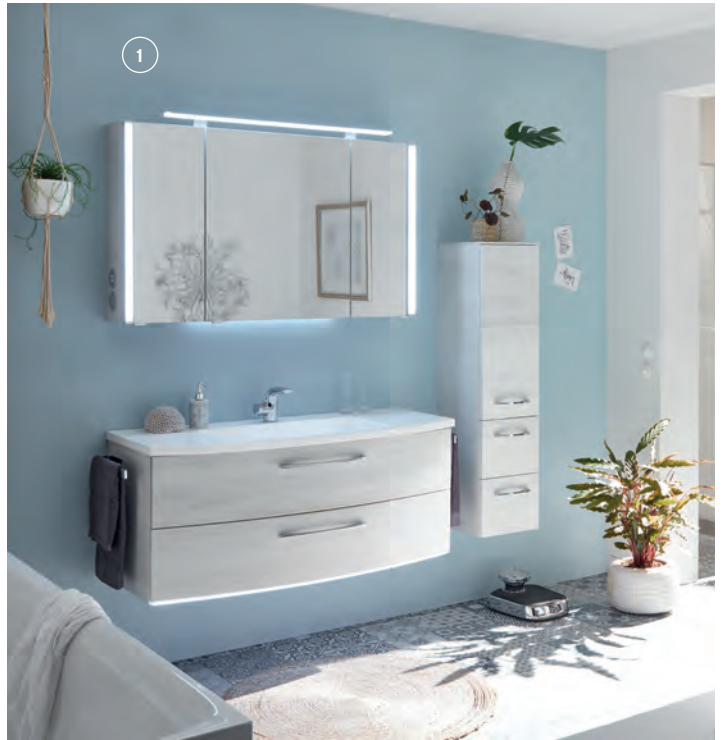

Sparkling washbasin decors

 Black metallic

 Metallic grey

 White

 Glass Optiwhite

Glass washbasin only available in 1520 mm width in right/left style.

WANT TO KNOW MORE?

Scan the QR code and discover more details at www.pelipal.com