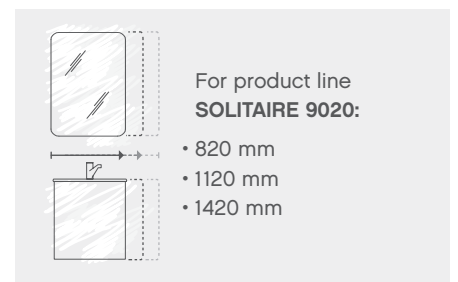

White high gloss
lacquer (carcass:
white gloss)

Indigo high gloss
lacquer (carcass:
Indigo high gloss
Touch)

HANDLES

Style U1
Chrome gloss
PG 1

Recessed grip
PG 2

WASHBASIN WIDTHS

RANGE OVERVIEW

MIRRORS