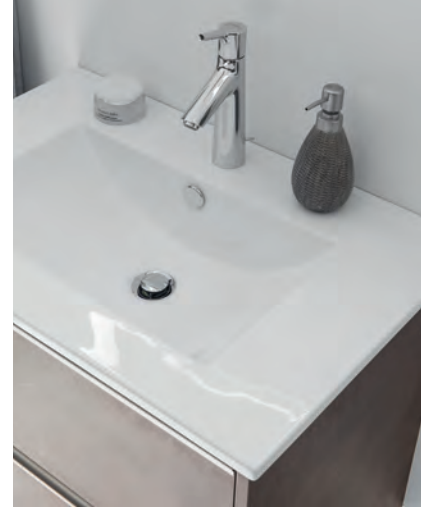

①

WASH AREA: 1010 mm wide
FRONT: white glass
CARCASS: oxide dark grey, horizontal
WASHBASIN: ceramic
MIRROR CABINET: including open storage with metal shelf

FRONT PG1 AND CARCASS DECORS

PG 1

FRONT DECORS PG 2 GLASS

PG 2

FRONT AND CARCASS DECORS PG 2 LAMINATE

PG 2