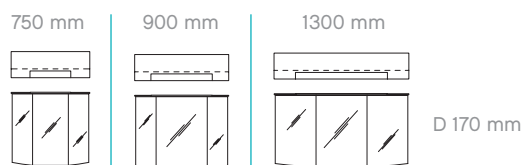

RANGE OVERVIEW

MIRROR CABINETS WITH LED CANOPY