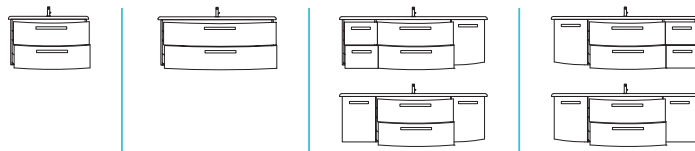

Style C1
Stainless steel

Style S1
Chrome gloss

RANGE OVERVIEW

SURFACE MIRROR

MIRROR CABINETS WITH LED LIGHT

WASHBASIN UNITS WITH DOORS AND PULL-OUTS

+ MINERAL MARBLE WASHBASINS *

+ GLASS WASHBASINS *