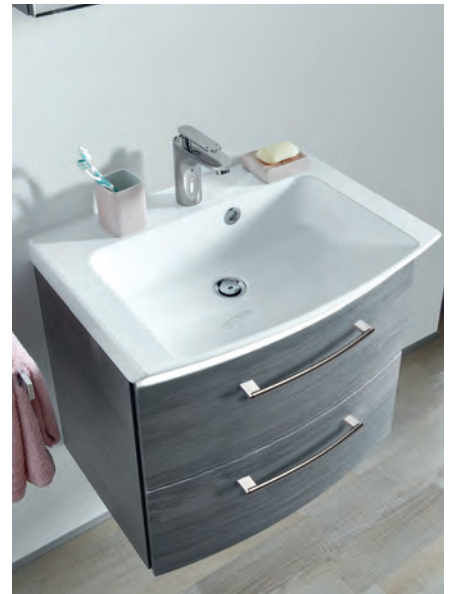

WANT TO KNOW MORE?

Scan the QR code and discover more details at www.pelipal.com

CASSCA 600

- ② **WASH AREA:** 620 mm wide
- FRONT:** Riviera oak, horizontal effect
- CARCASS:** Riviera oak, horizontal effect
- WASHBASIN:** mineral marble
- MIRROR:** including LED light