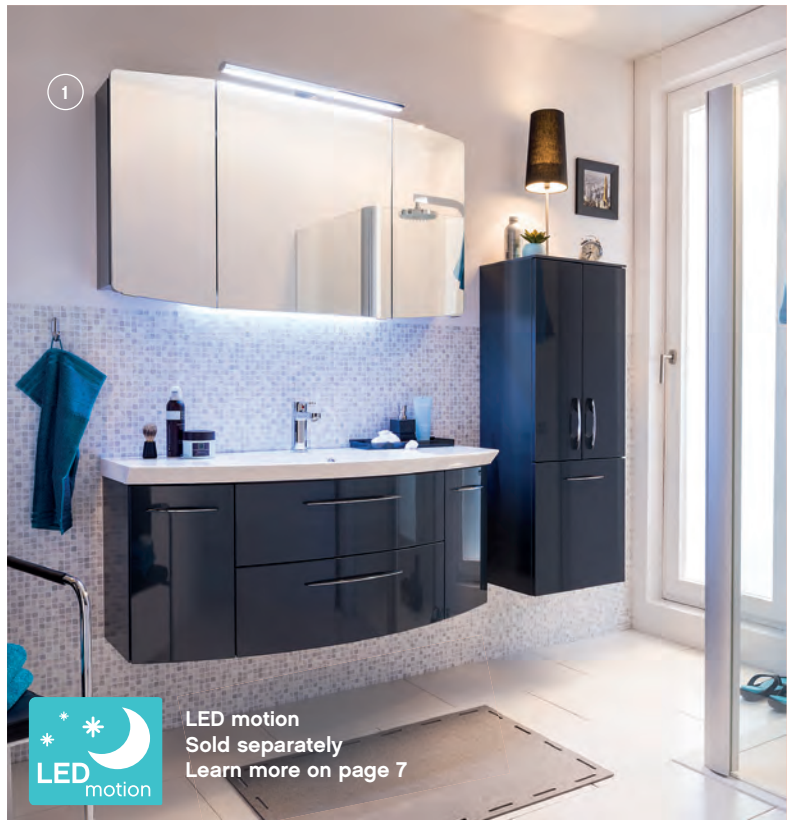

• 620 mm

HANDLES

Style N1
 Chrome gloss

Style C1
 Stainless steel

**BIG
MOUTH**
LOTS behind it

LOTS OF STORAGE, TIMELESS DESIGN
SPACIOUS FURNITURE, PROVEN ORGANISERS

LED motion
Sold separately
Learn more on page 7