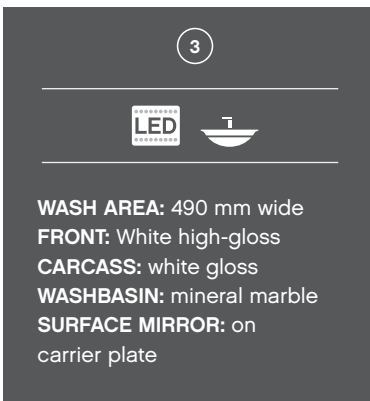

WANT TO KNOW MORE?

Scan the QR code and discover more details at www.pelipal.com