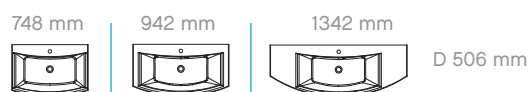

2

RANGE OVERVIEW

MIRROR CABINETS WITH LED CANOPY

WASHBASIN UNITS WITH TWO PULL-OUTS

with LED light at the bottom including motion sensor

+ MINERAL MARBLE WASHBASIN *

+ GLASS WASHBASIN *

WASHBASIN WIDTHS