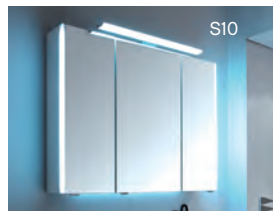

SMART LIGHTING

LED TECHNOLOGY

Our eco-friendly LED lighting is not only flexible, efficient and durable, but also use very little power, contains no substances that are harmful to the health and is available in various designs.

LEDplus

Innovative lighting with colour temperature change controlled by touching the sensor switch. Hold the switch to adjust the brightness.

LEDplus SYSTEM

Two different LED attachments lights which can be combined with any S10 mirror cabinet in virtually any line, changing the colour temperature with a convenient switch.

LEDplus MIRROR CABINET SYSTEM S10

Lights the entire mirror cabinet with an adjustable colour temperature (LED top light, side light, wash area light). These neutral mirror cabinets S10 are available in 16 different designs, 21 decors, 720-1720 mm wide, and can be ordered for any line.

LEDmotion

The sensor is activated when you enter the room and your bathroom is lit softly and adequately - giving you more room to move about the bathroom, even at night.

LEDrelax

Immerse yourself in a cosy ambiance whilst relaxing after a long day or set the perfect light for applying make-up or shaving. Run the presence simulator whilst on holiday or connect the lighting to the optional Connect motion sensor. Your children will love the "disco function"...

LEDconnect

This lighting control system allows you to control and program the Pelipal LED light in your bathroom. Simply use the connect remote control or the free Smart Control app by AwoX to connect to the lighting in your mirror cabinet. This gives you control over the brightness, switching modes and your personal favourites. With LEDplus you can even choose from approx. 50,000 white tones.

LEDplus

LEDmotion

LEDrelax

16 MILLION COLOUR VARIATIONS

LEDconnect