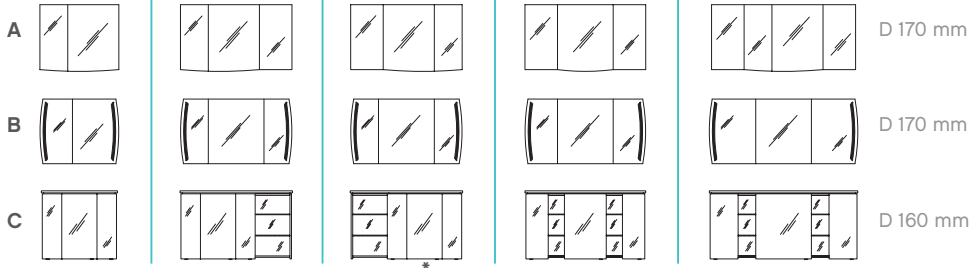

MIRROR CABINETS WITH LED LIGHT