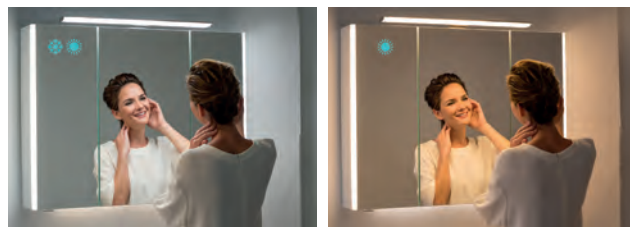

Available in the following widths: 720 – 1720 mm