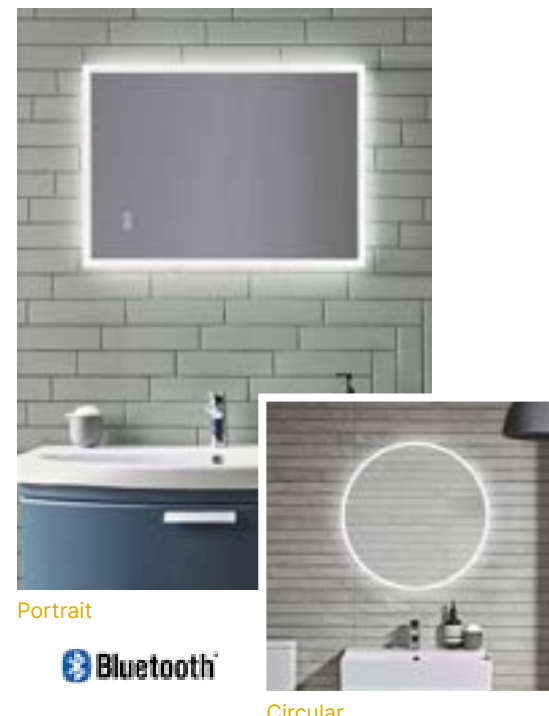

Circular

Resonate

Illuminated Mirror • Ultra Thin 25(d)mm

- Heated Demister Pad
- IP44 Waterproof Safety Compliant
- Infrared Sensor Control
- Bluetooth Connectivity
- integrated Stereo Speakers
- Can Be Hung Portrait or Landscape*

Size (mm)	Code	Inc VAT
500(w) x 700(h)*	FB06521	£464.00
600(w) x 600(h) Round	FB06522	£483.00
800(w) x 800(h) Round	FB08638	£540.00