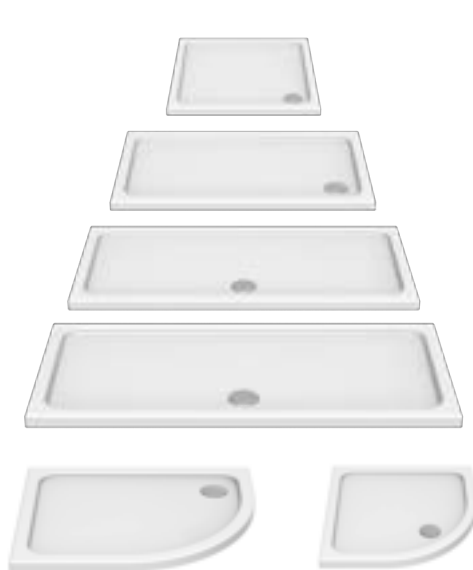

Square

Waste Position 760-1000mm

Square

Size (mm)	Standard	Inc VAT	Slip Resistant	Inc VAT
760 × 760	FB02412	£172.09	FB02504	£209.05
800 × 800	FB02414	£188.27	FB02505	£220.61
900 × 900	FB02416	£215.99	FB02509	£249.48
1000 × 1000	FB02424	£248.33	FB02514	£304.92

Kudos 90mm Waste

Finish	Code	Inc VAT
Chrome	FB02551	£56.59
Matt Black	FB02552	£64.68

Accessories

Riser Panel Kits	Code	Inc VAT
Riser Panel Kit 1200mm Inc Front Panel & 5 Legs	FB08302	£71.90
Optional Side Panel For 1200 Riser Kits	FB08298	£17.98
Riser Panel Kit 1900mm Inc Front Panel & 9 Legs	FB08303	£121.34
Riser Panel Kit Quadrant Inc Quad Panel & 5 Legs	FB08304	£103.37