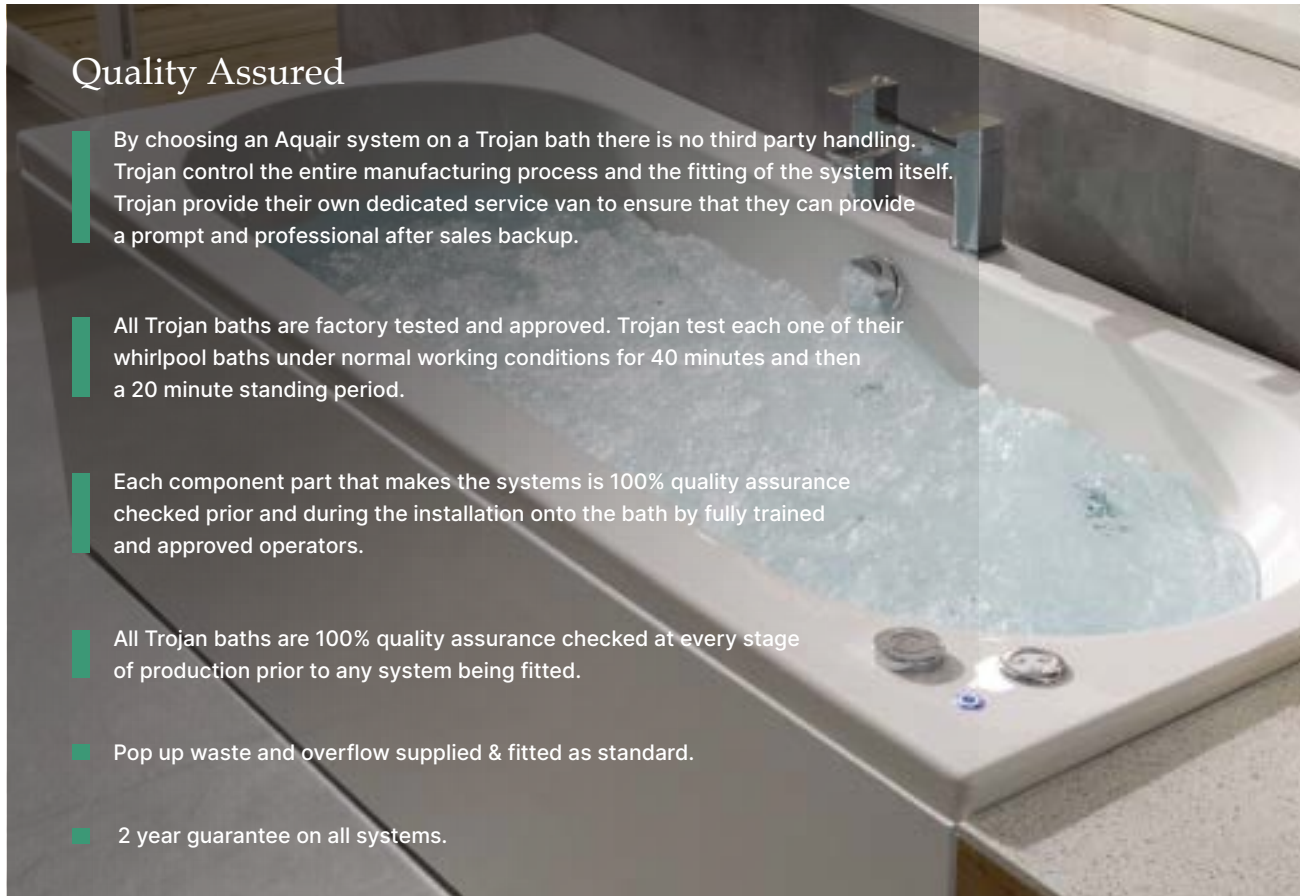

All Trojan baths are 100% quality assurance checked at every stage of production prior to any system being fitted.

Pop up waste and overflow supplied & fitted as standard.

2 year guarantee on all systems.