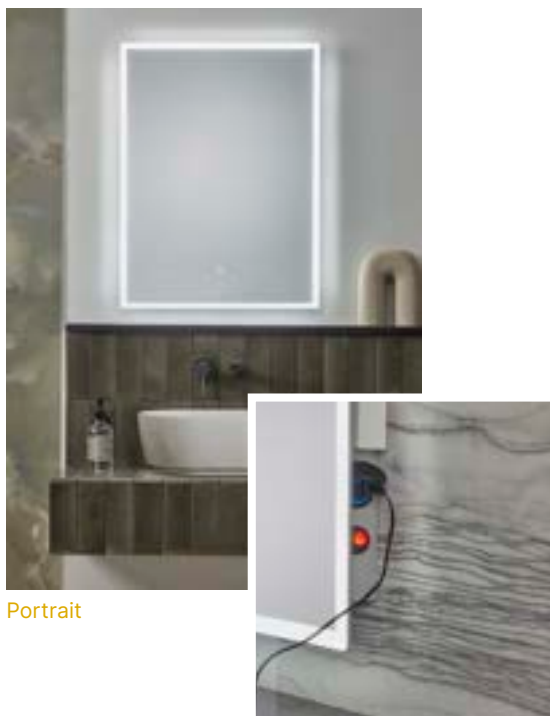

Portrait

Cadence

Illuminated Mirror • Thickness 56(d)mm

- Heated Demister Pad
- IP44 Waterproof Safety Compliant
- Socket For Shaver / Toothbrush
- USB Charging Socket
- Touch Switch For Colour Temperature & Brightness Adjustment

Size (mm)	Code	Inc VAT
500(w) x 700(h) x 56(d)	FB08633	£425.00
600(w) x 800(h) x 56(d)	FB08634	£500.00
1200(w) x 600(h) x 56(d)	FB08635	£575.00