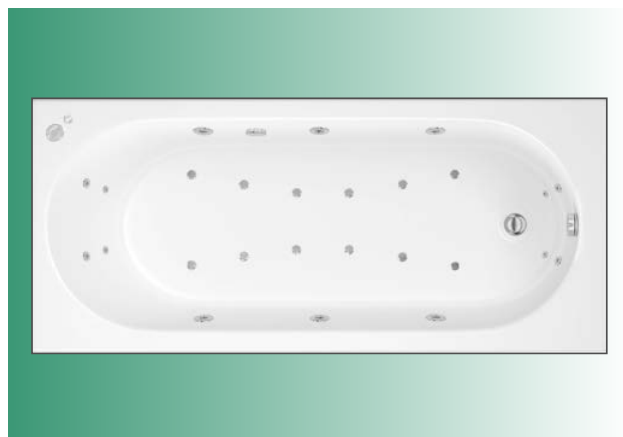

Cascade System H

Single Ended

Height: 550mm - Depth: 395mm

Size (mm)	Code	Inc VAT
1700 × 750	FB07044	£2595.00

System H

18 Jet Whirlpool System

3 medium sized jets down each side & 12 air spa jets at the bottom with a pneumatic on/off switch. Heated blower, whirlpool pump & pipework included.

Pop up waste and overflow supplied & fitted as standard.

The bath is produced un-drilled, allowing buyers to choose their own taps.

Each bath is 100% quality assurance checked at every stage.

The Kohler manufactured whirlpool system is installed by fully trained and approved Trojan engineers.

Cascade System I

Single Ended

Height: 550mm - Depth: 395mm

Size (mm)	Code	Inc VAT
1700 × 750	FB07045	£3190.00

System I

26 Jet Whirlpool System

3 medium sized jets down each side, 4 at each end & 12 air spa jets at the bottom with a pneumatic on/off switch. Heated blower, whirlpool pump & pipework included. Pop up waste and overflow supplied & fitted as standard. The bath is produced un-drilled, allowing buyers to choose their own taps.

Each bath is 100% quality assurance checked at every stage.

The Kohler manufactured whirlpool system is installed by fully trained and approved Trojan engineers.

Cascade System I

Double Ended

Height: 550mm - Depth: 385mm

Size (mm)	Code	Inc VAT
1700 × 750	FB07080	£3210.00
1800 × 800	FB07087	£3310.00