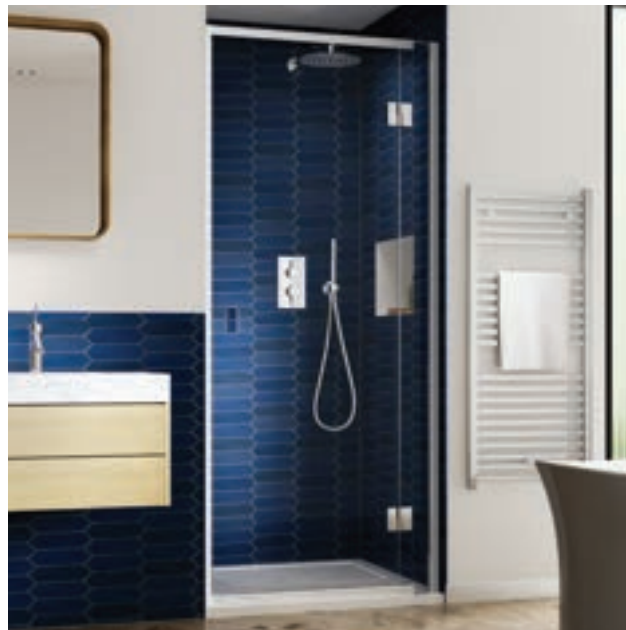

Pinnacle 8 Chrome & Black

Shower Enclosures

- 2000mm High
- 8mm Toughened Safety Glass
- 20mm Wall Profile Adjustment
- Lifeshield™ Glass Protection
- Easy Installation
- Concealed Fixings Throughout

PINNACLE 8 CHROME

Hinged Recess Left Hand Enclosure

Hinged Recess Doors

Size (mm)	Adjustment (mm)	Access (mm)	CHROME			MATT BLACK		
			LH	RH	Inc VAT	LH	RH	Inc VAT
760	725 - 765	505	FB01998	FB01999	£981.06	FB10153	FB10154	£1030.42
800	765 - 805	545	FB02000	FB02001	£999.12	FB10155	FB10156	£1049.68
900	865 - 905	645	FB02002	FB02003	£1053.29	FB10157	FB10158	£1100.23
1000	965 - 1005	645	FB01986	FB01987	£1101.43	FB10141	FB10142	£1150.79
1100	1065 - 1105	545	FB01988	FB01989	£1125.52	FB10143	FB10144	£1182.08
1200	1165 - 1205	645	FB01990	FB01991	£1179.68	FB10145	FB10146	£1232.64
1300	1265 - 1305	545	FB01992	FB01993	£1191.72	FB10147	FB10148	£1251.90
1400	1365 - 1405	645	FB01994	FB01995	£1245.89	FB10149	FB10150	£1302.46
1500	1465 - 1505	645	FB01996	FB01997	£1288.02	FB10151	FB10152	£1347.00

Extras

Size (mm)	Description	CHROME		MATT BLACK	
		Code	Inc VAT	Code	Inc VAT
220	Angled Stabilising Bracket 1100 - 1400mm*	FB02076	£119.17	FB10092	£125.20
320	Angled Stabilising Bracket 1500+*	FB02077	£150.47	FB10093	£158.89
-	Retro Fit Handle	FB02075	£77.04	FB10094	£77.04
10	Extension Post	FB02090	£63.80	FB10091	£67.42

*Angled Stabilising Bracket can be retro fitted

Pinnacle 8mm