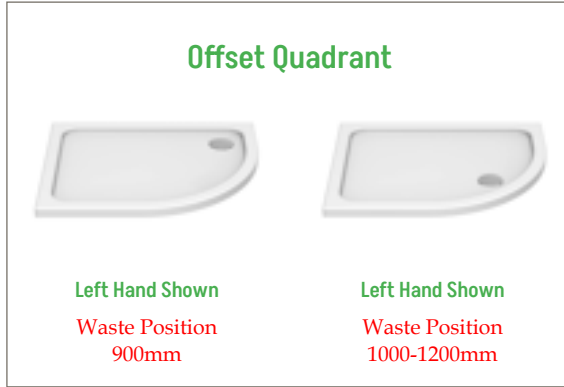

Please Note: Handing Of Trays Differs From Other Manufacturers

Standard Offset Quadrant

Size (mm)	LH	RH	Inc VAT
900 × 760	FB02477	FB02479	£213.67
900 × 800	FB02481	FB02483	£217.14
1000 × 800	FB02487	FB02489	£227.53
1000 × 900	FB02491	FB02493	£233.30
1200 × 800	FB02496	FB02498	£242.56
1200 × 900	FB02500	FB02502	£249.48

Slip Resistant Offset Quadrant

Size (mm)	LH	RH	Inc VAT
900 × 760	FB02537	FB02538	£237.94
900 × 800	FB02539	FB02540	£251.80
1000 × 800	FB02542	FB02543	£266.81
1000 × 900	FB02544	FB02545	£280.67
1200 × 800	FB02547	FB02548	£287.59
1200 × 900	FB02549	FB02550	£295.68