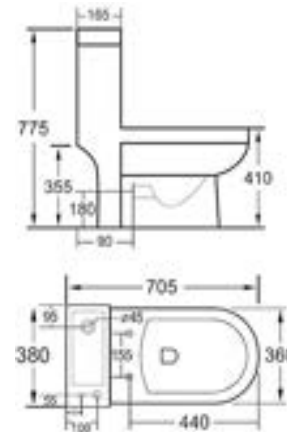

### This pack includes:

- Combination Close Coupled WC Pan
- Soft Close Seat
- Combination Wash Basin
- Basin Mixer with Click Waste

Hot & Cold water is available through the basin mixer.  
Toilet connector outlet to wall measuring approx 180mm.