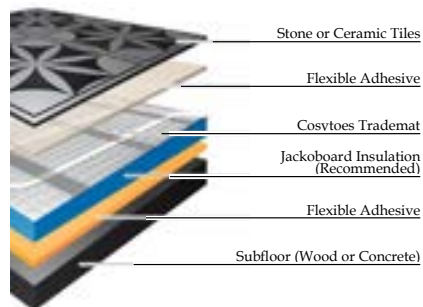

- High Thermal Insulation
- Reduce Heat-up Times
- Fully waterproof
- Ideal for Wetrooms
- Lightweight to Handle
- Ready to Tile
- Reduce Cost of Wasted Electric

Jackoboard Insulation Board

Highly recommended with COSYTOES TradeMat or Loose Cable

Board Size

- Jackoboard Plano - 1200 × 600 × 6mm
- Jackoboard Plano - 1200 × 600 × 10mm

Code Inc VAT

- FB01575 **£25.00**
- FB01576 **£34.00**

Cosytoes