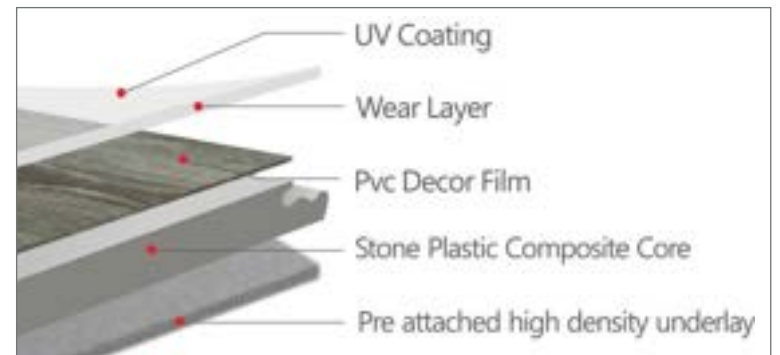

4.0mm Rigid Core with a protected 0.55mm vinyl wear-layer & a high density (100kg/m³) pre-attached 1.0mm IXPE underlay