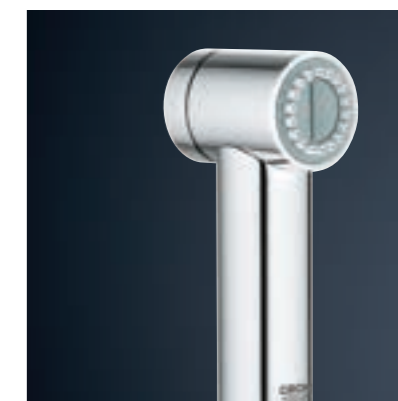

TRIGGER SPRAYS

GROHE trigger sprays combine modern timeless aesthetics with highest functionality. The strong yet minimalist trigger gives precise control of the powerful spray.

PAGE 196