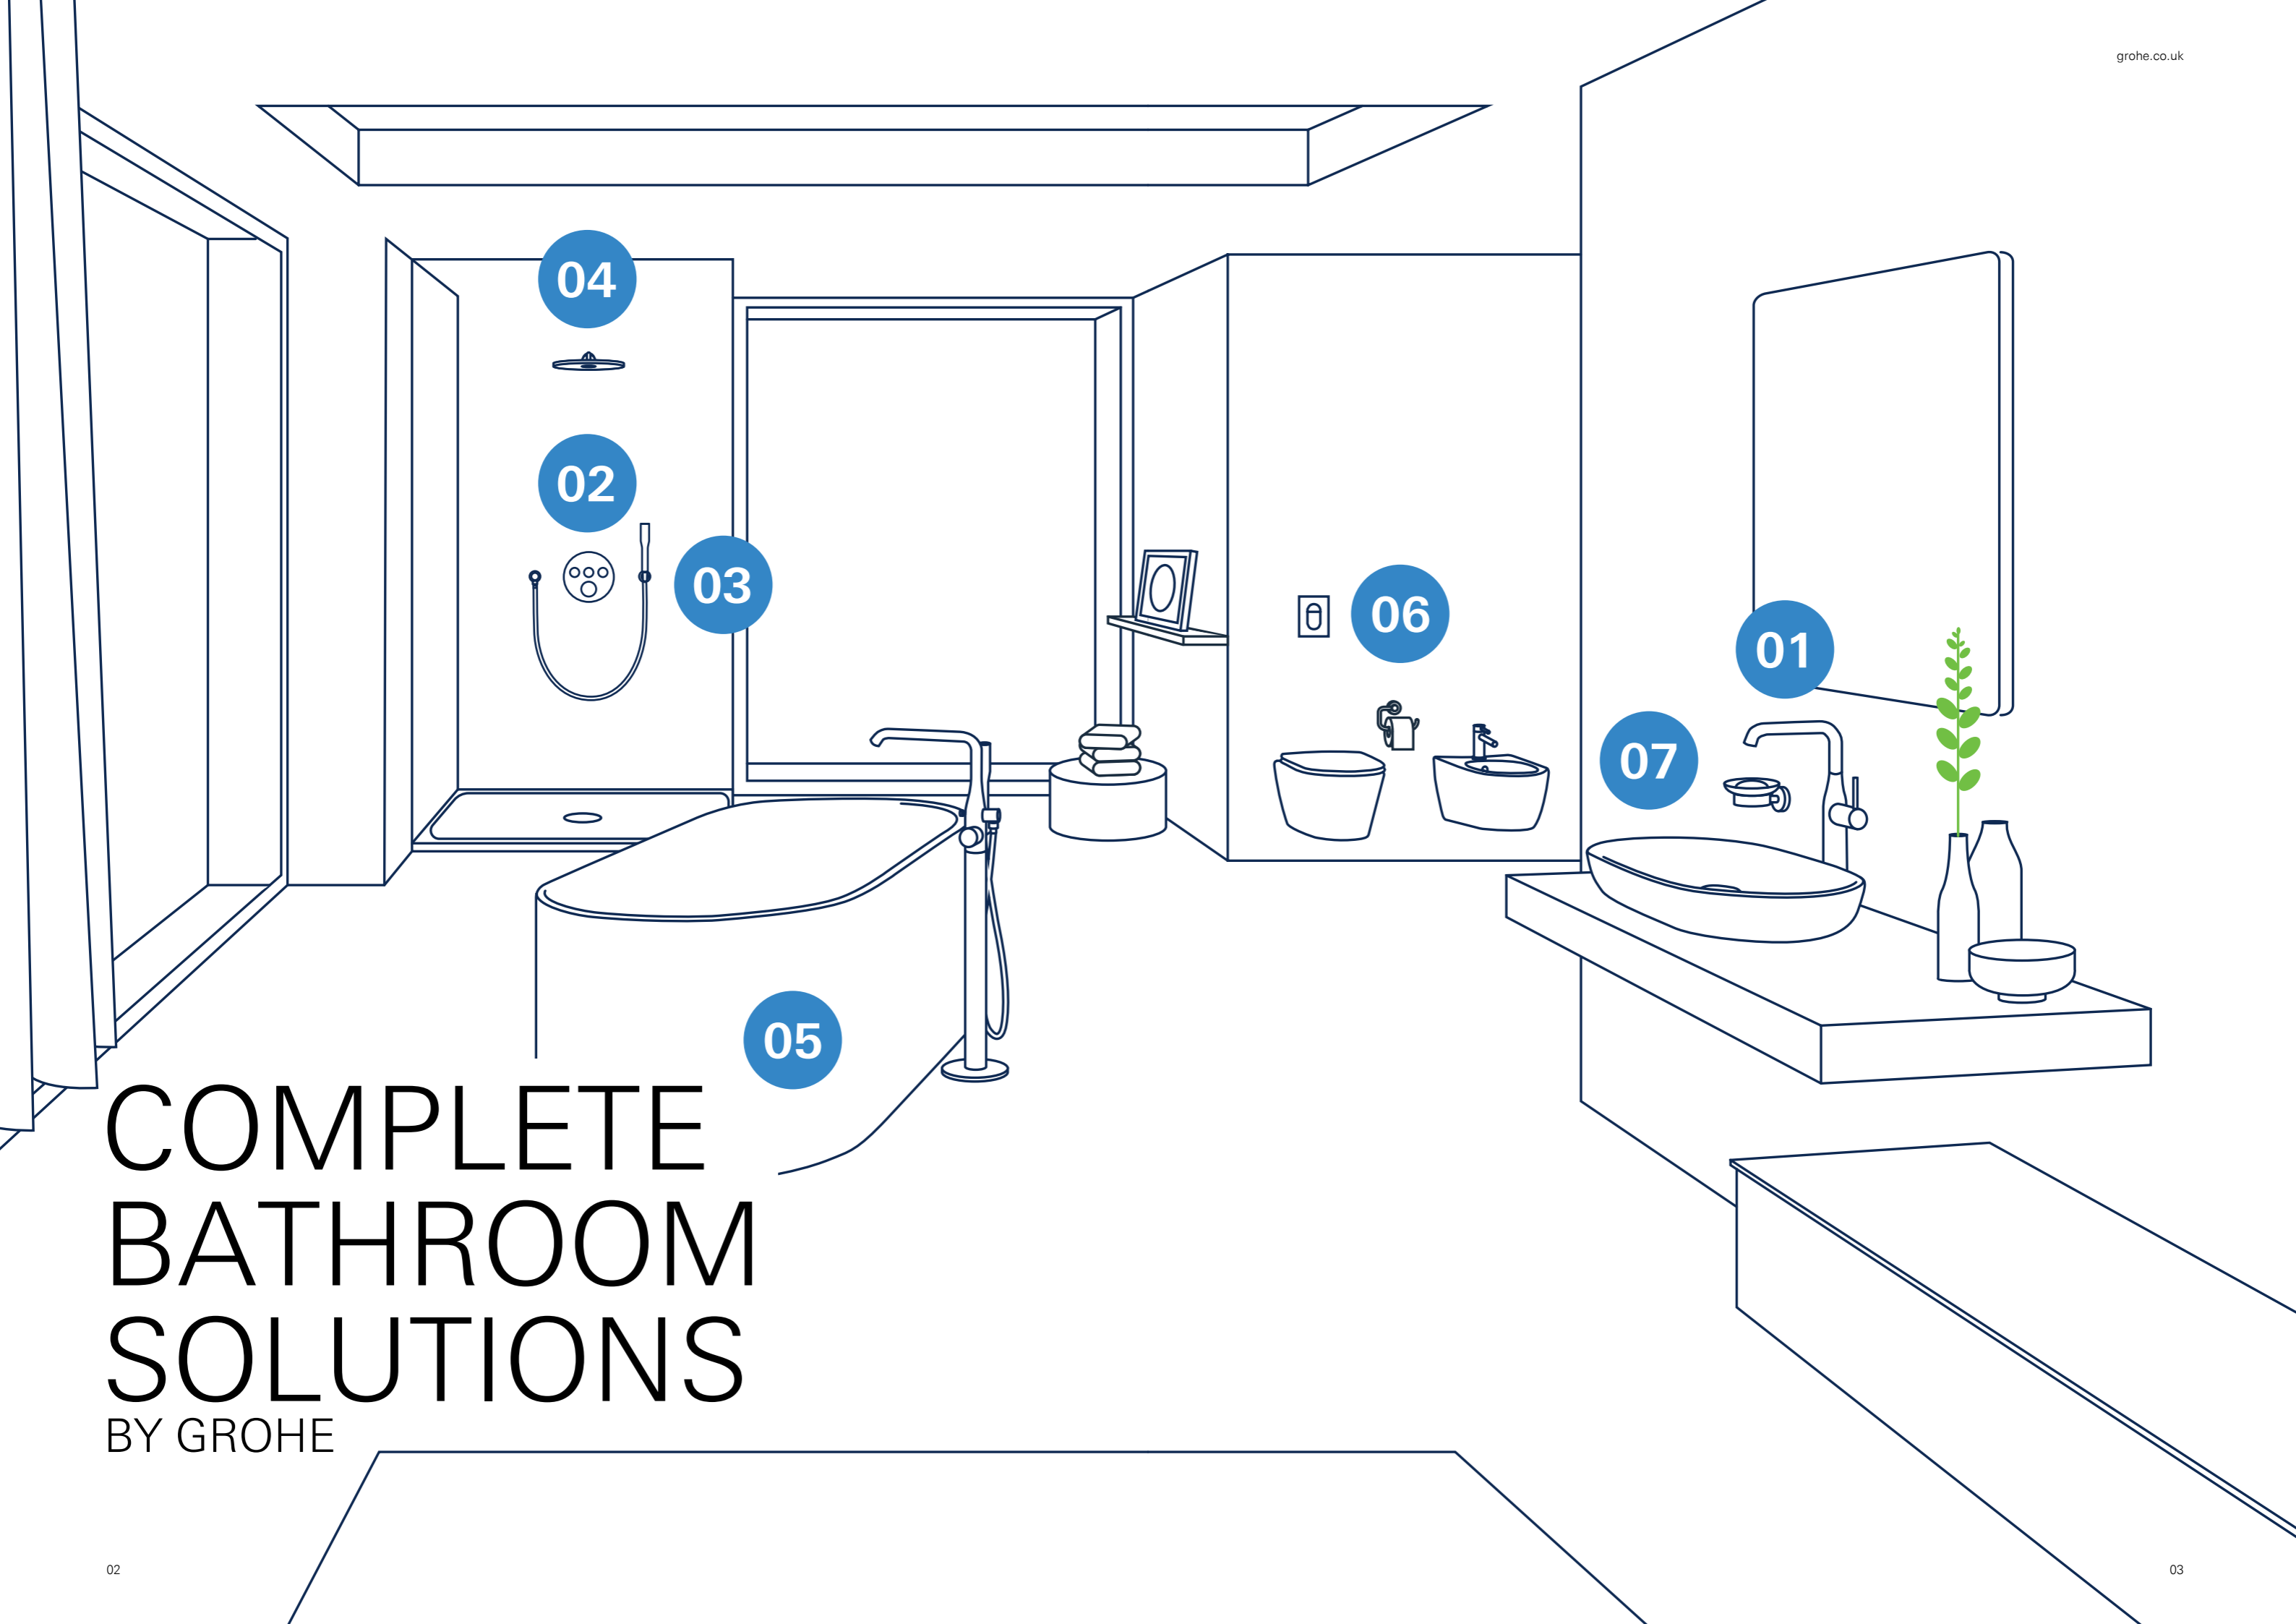

01 GROHE TAPS	04
02 GROHE CONCEALED MIXERS	72
03 GROHE THERMOSTATS	88
04 GROHE SHOWERS & SHOWER SYSTEMS	132
05 GROHE CERAMICS	200
06 GROHE FLUSH PLATES	238
07 GROHE ACCESSORIES	246
GROHE PRODUCT OVERVIEW	268

Designs that matches your style. From taps and shower systems to shower toilets and ceramics – enjoy your perfect GROHE bath experience.

COMPLETE BATHROOM SOLUTIONS

BY GROHE