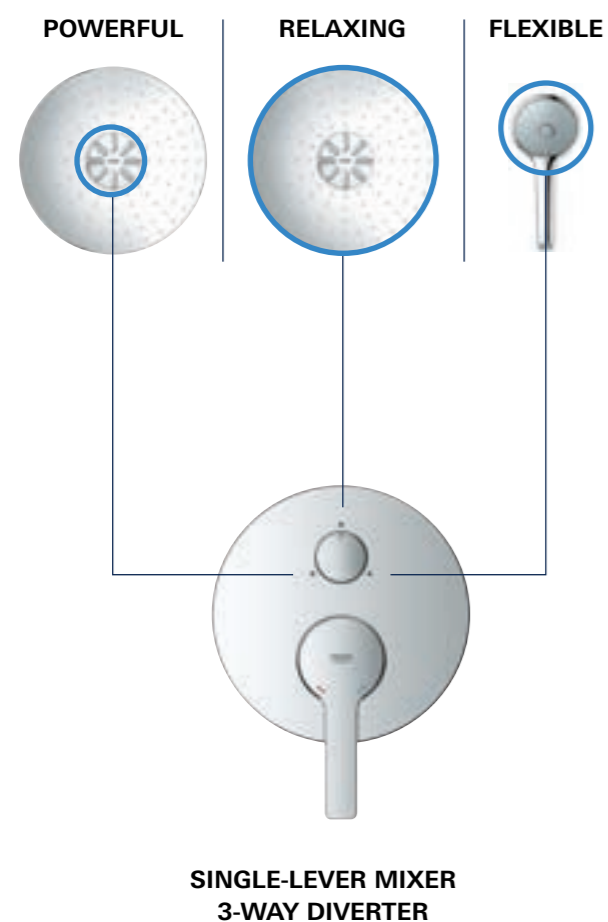

SHOWER PLEASURE TO THE POWER OF THREE

Control up to three showers with just one trim. Today's trend is for a multiple shower experience that offers more than simple bath/shower combinations. The downside is that for this to work, you need two rough-ins and two trims to control a hand shower and a two-spray head shower: up until now. With

just one rough-in and one trim, it is possible to enjoy two head shower functions. The pleasure of using two head shower sprays is enhanced by the Rainshower 360 and the Rainshower 310 head showers. Designed to be the perfect match, they deliver an unmissable shower sensation.