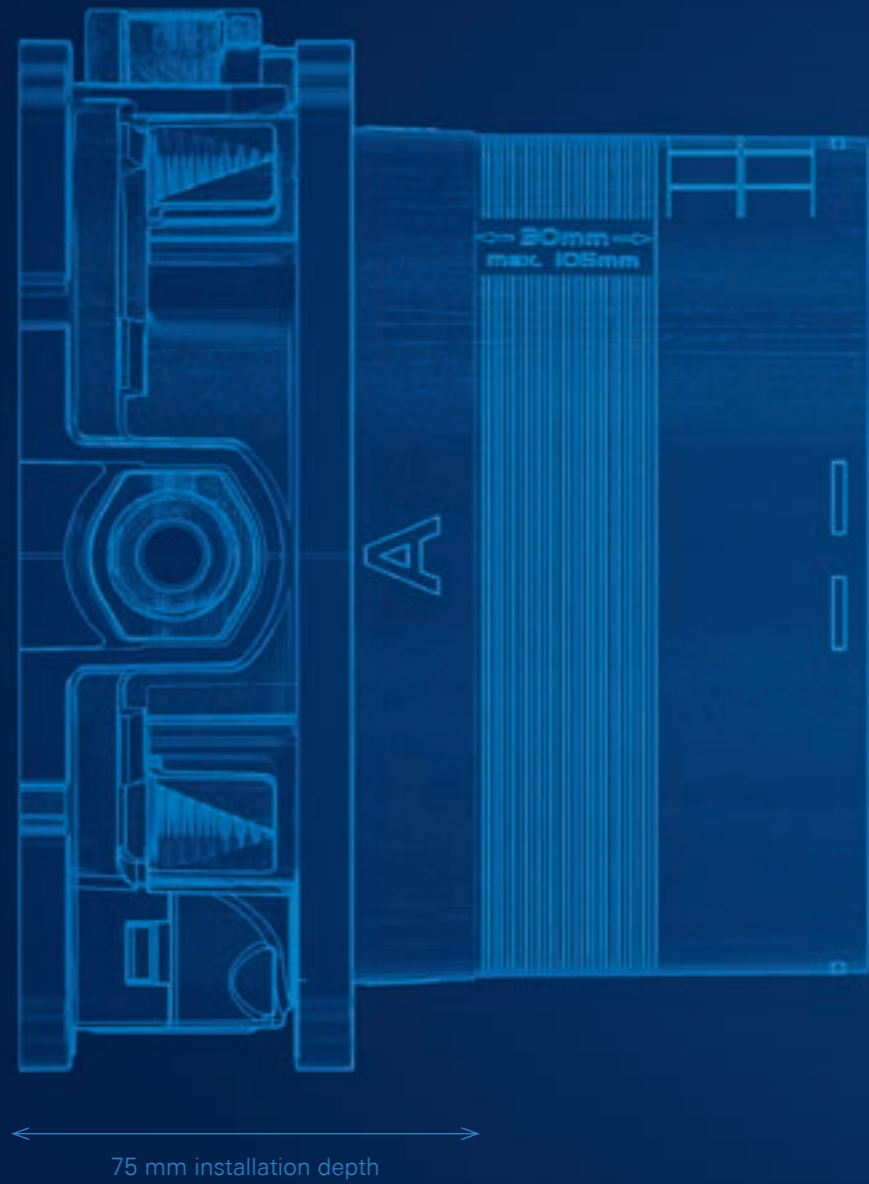

SLIMMED DOWN DESIGN FOR MORE SPACE IN THE SHOWER

GROHE SMARTCONTROL

TWO-HANDLE THERMOSTATS

projection 43 mm

projection 43 mm

Creating a beautiful area for bathing and showering can often be a challenge, since the space available is frequently very limited. The GROHE Rapido SmartBox System offers the luxury of extra space thanks to our super slim trimsets. One great advantage is the extra flexibility that comes with our system, allowing you to install the box now and decide on the final design and look later on.