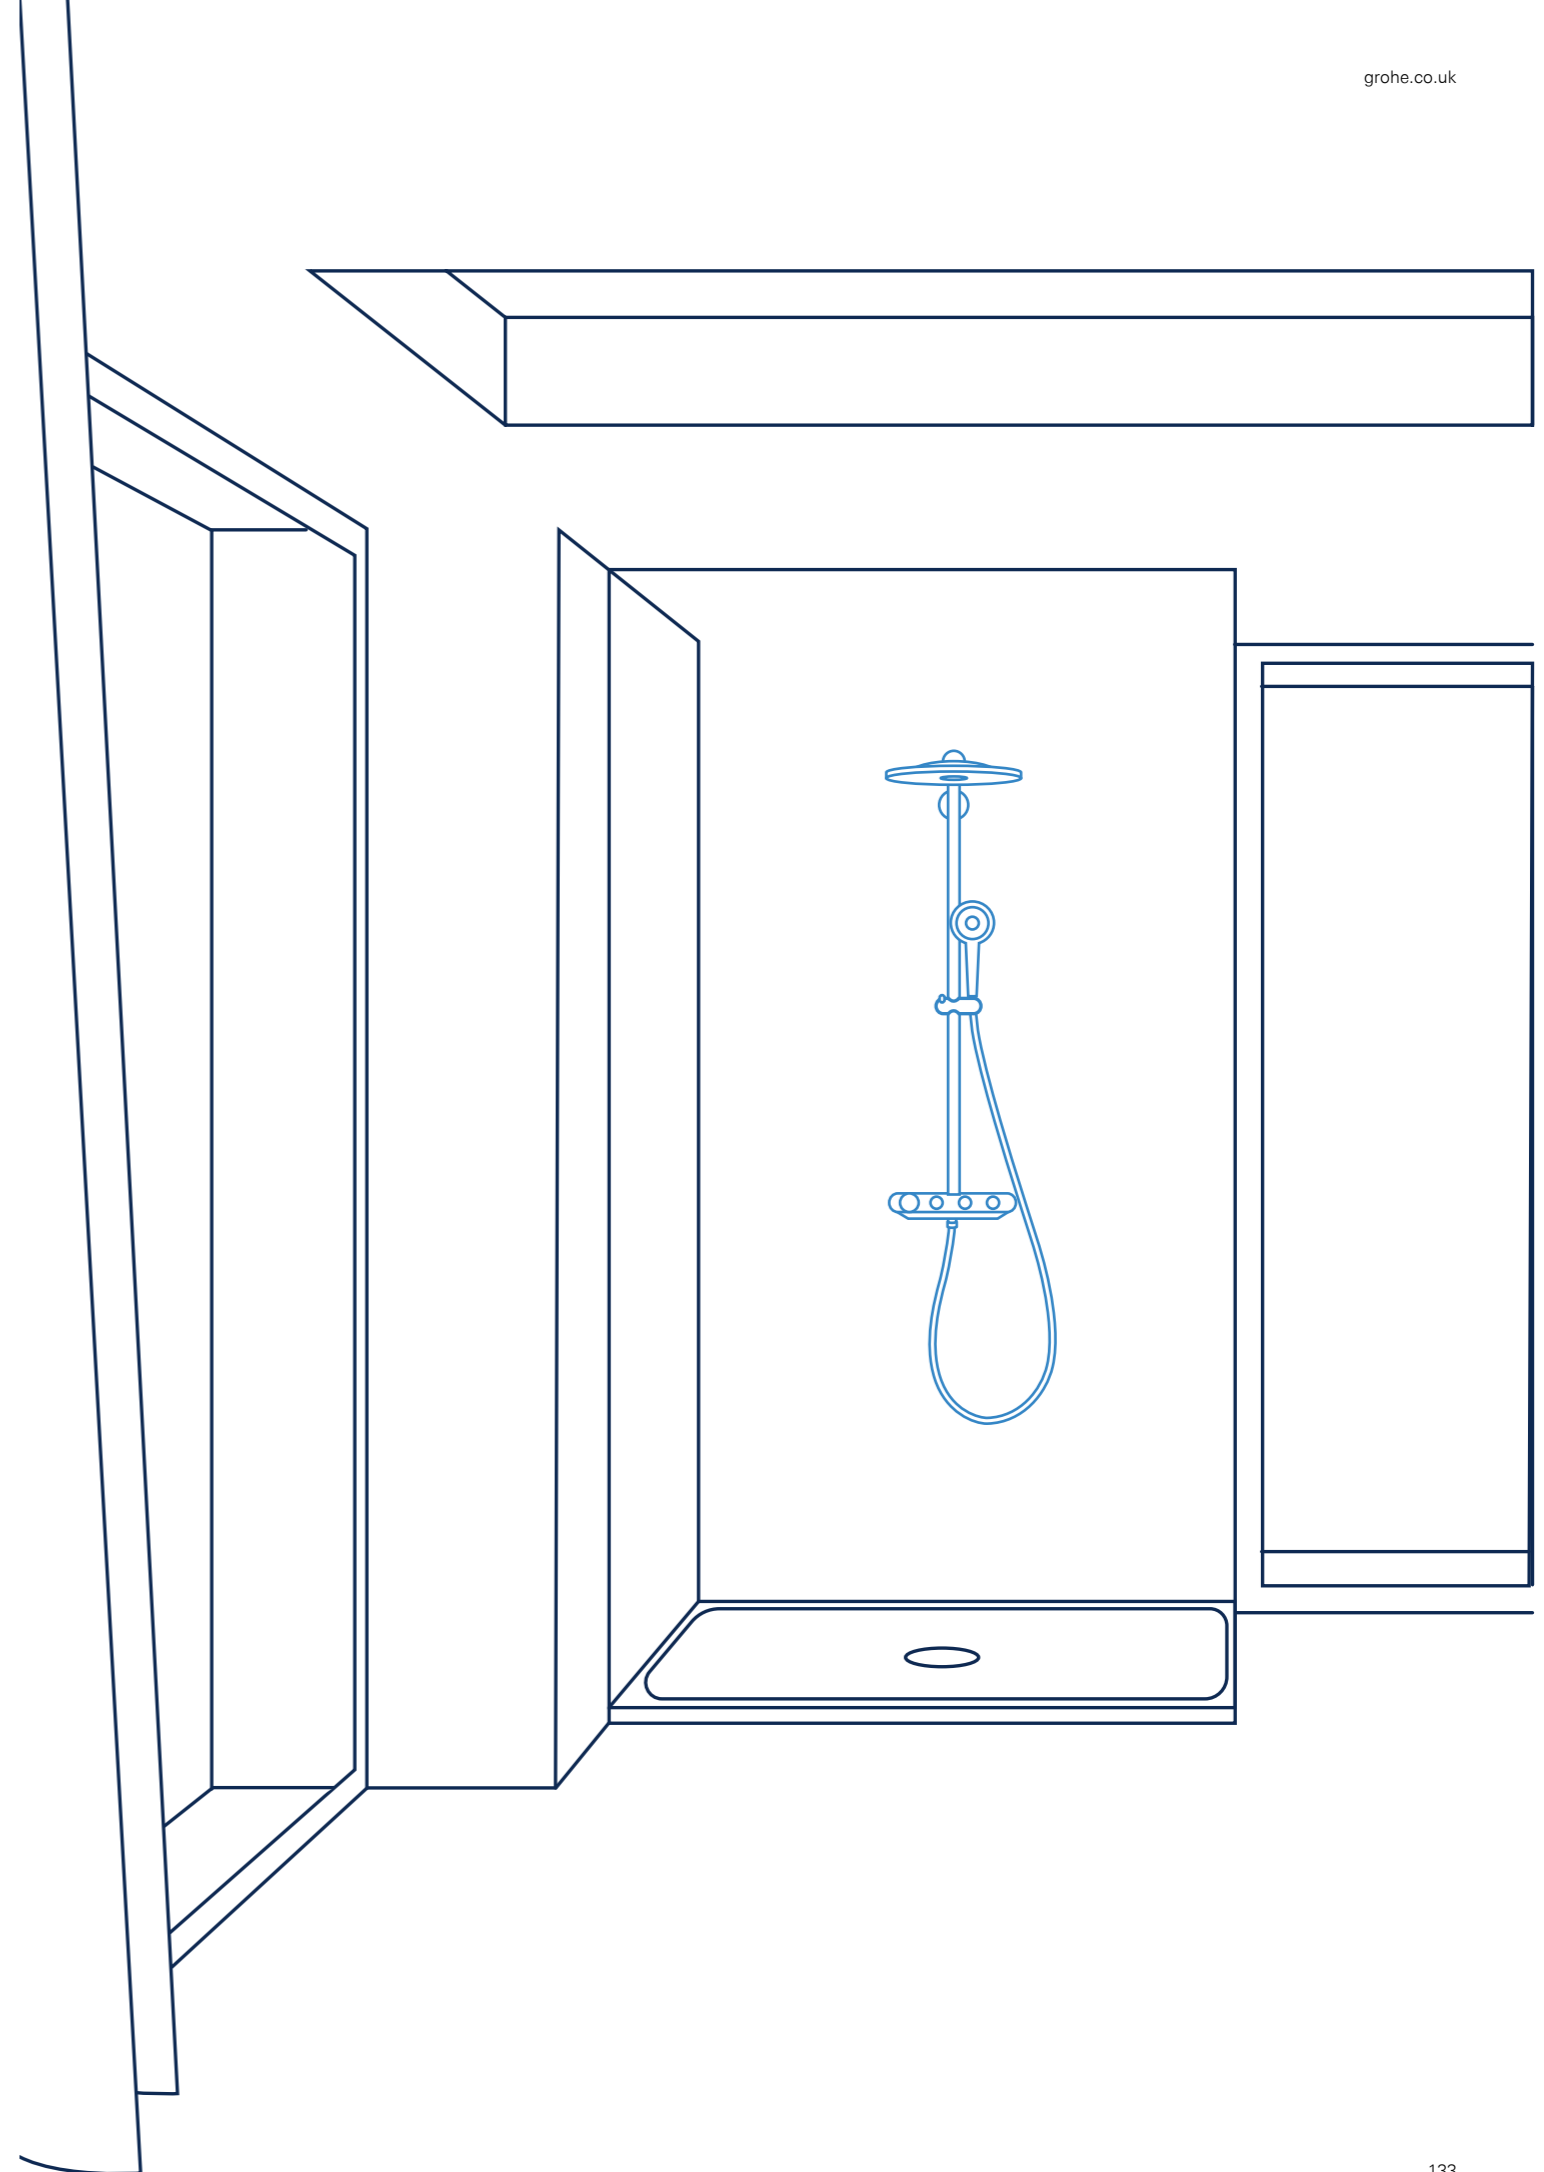

04

SHOWERS & SHOWER SYSTEMS

REVITALISE YOUR BODY, MIND AND SOUL WITH AN EXHILARATING SHOWER

Create your personal hydrotherapy shower and use all the physical properties of water to create a new sensation every day. Large or extra-large; fitted flush to the ceiling or wall mounted; GROHE showers come in all shapes, styles and sizes – each one designed with your satisfaction and enjoyment in mind. A gentle Rain Spray for rinsing off soap or a body scrub, a focused Jet Spray to

help relax tense muscles or a soft and soothing Champagne Spray. With GROHE showers the choice is at your fingertips. Increase the hydrotherapy level and experience three-dimensional showering. Our adjustable side showers can be calibrated to place more pressure between your shoulder blades and slightly less on your lower back – your in-shower massage service.