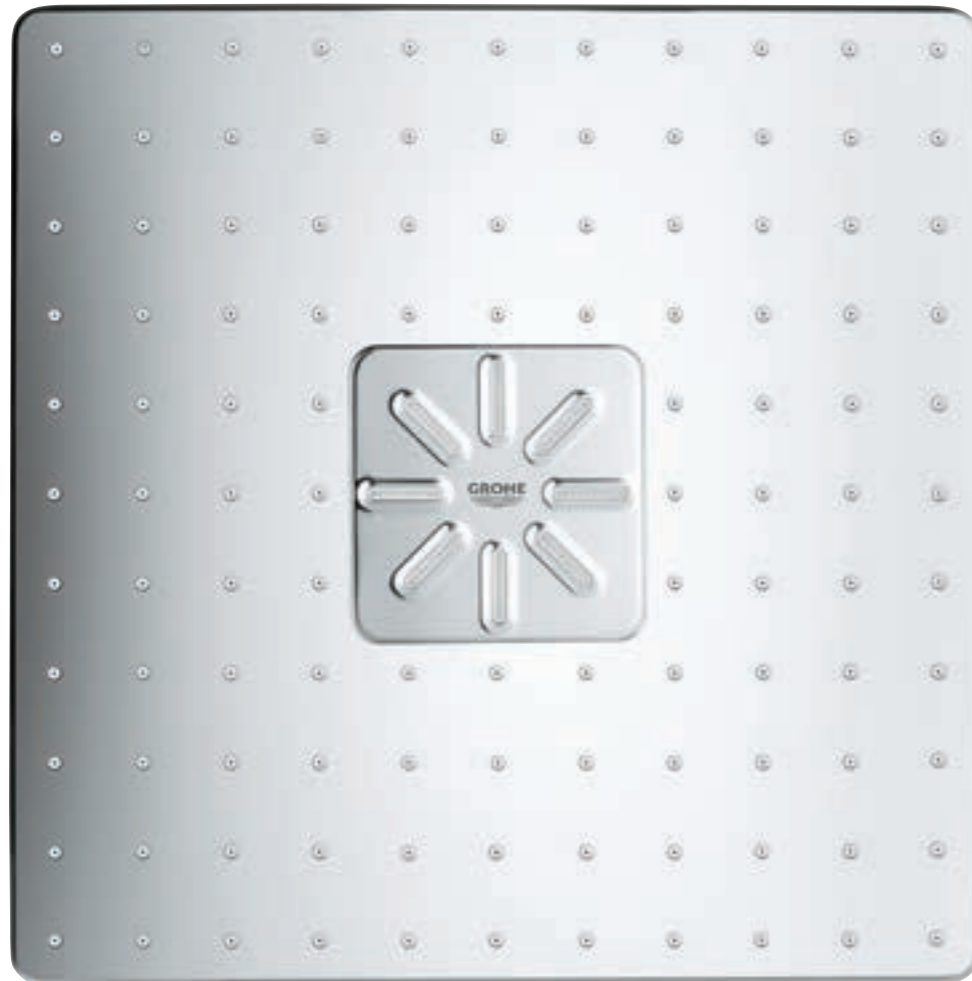

Or choose GROHE 310 SmartConnect head shower with two spray options and an innovative remote control to change or combine the sprays without having to reach up into the shower itself.

Why not update your showering with the comfort of the new Tempesta 250 head shower? A generous diameter of 250 mm means full-face showering enjoyment with the refreshing Rain Spray. And thanks to the water-saving GROHE EcoJoy function, you can experience the power of a downpour every day without hurting the planet.

All GROHE head showers feature GROHE DreamSpray technology for a luxurious full spray and unbeatable showering enjoyment, while SpeedClean shower nozzles prevent the build-up of limescale.

LEFT | 26 479 LS0 | Rainshower 310 SmartActive Cube head shower set

GROHE HEAD SHOWERS
SHAPES AND SIZES

Rainshower 360

Euphoria 260

Rainshower 310 Mono Cube

Rainshower 310 SmartActive

Rainshower 310 SmartActive Cube

Tempesta 250 Cube

Rainshower 310 Mono

GROHE RAINSHOWER 310 SMARTCONNECT

REACH HAPPINESS... WITH JUST A TOUCH

Comfort, control and showering pleasure are all within easy reach, thanks to the GROHE Rainshower 310 SmartConnect head shower. With a slim, minimalist profile and generous 310mm diameter this head shower is an ideal fit for modern bathrooms, with round and square models offering plenty of design options.