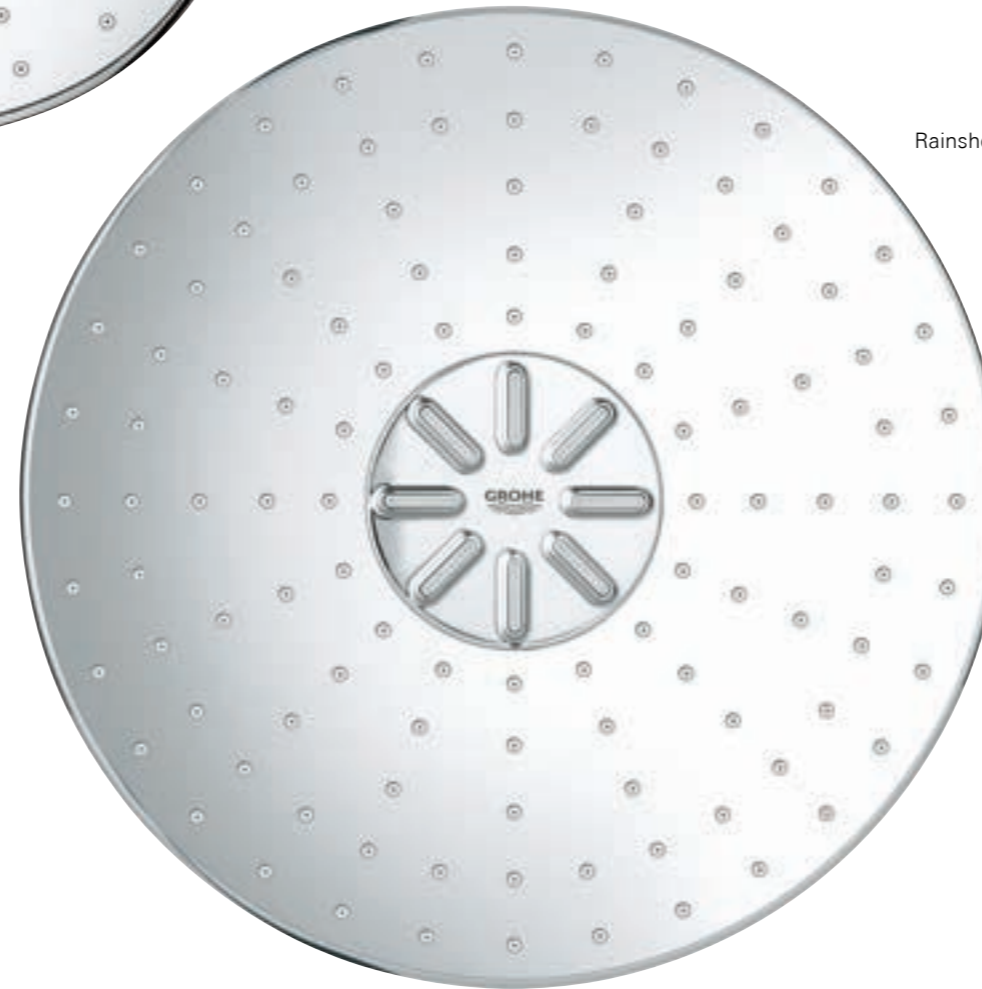

Or choose GROHE 310 SmartConnect head shower with two spray options and an innovative remote control to change or combine the sprays without having to reach up into the shower itself.

Why not update your showering with the comfort of the new Tempesta 250 head shower? A generous diameter of 250 mm means full-face showering enjoyment with the refreshing Rain Spray. And thanks to the water-saving GROHE EcoJoy function, you can experience the power of a downpour every day without hurting the planet.

All GROHE head showers feature GROHE DreamSpray technology for a luxurious full spray and unbeatable showering enjoyment, while SpeedClean shower nozzles prevent the build-up of limescale.

LEFT | 26 479 LS0 | Rainshower 310 SmartActive Cube head shower set

GROHE HEAD SHOWERS
SHAPES AND SIZES

Rainshower 360

Euphoria 260

Rainshower 310 Mono Cube

Rainshower 310 SmartActive

Rainshower 310 SmartActive Cube

Tempesta 250 Cube

Rainshower 310 Mono

GROHE RAINSHOWER 310 SMARTCONNECT

REACH HAPPINESS... WITH JUST A TOUCH

Comfort, control and showering pleasure are all within easy reach, thanks to the GROHE Rainshower 310 SmartConnect head shower. With a slim, minimalist profile and generous 310mm diameter this head shower is an ideal fit for modern bathrooms, with round and square models offering plenty of design options.