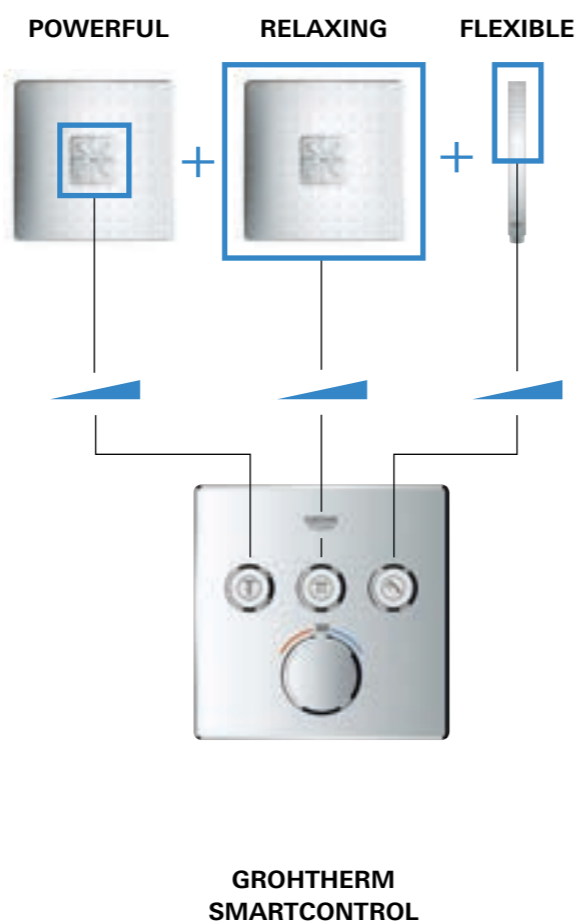

SHOWER PLEASURE TO THE POWER OF THREE

Control up to three showers with just one trim. Today's trend is for a multiple shower experience that offers more than simple bath/shower combinations. The downside is that for this to work, you need two rough-ins and two trims to control a hand shower and a two-spray head shower: up until now. With

just one rough-in and one trim, it is possible to enjoy two head shower functions. The pleasure of using two head shower sprays is enhanced by the Rainshower 360 and the Rainshower 310 head showers. Designed to be the perfect match, they deliver an unmissable shower sensation.