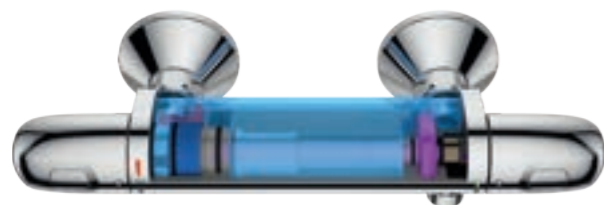

GROHE GROHTHERM 1000

GROHE COOLTOUCH, ULTIMATE COMFORT.

Enjoy taking a refreshing shower more than ever before. The Grohtherm 1000 with contemporary design offers the GROHE CoolTouch compact body, ergonomically shaped metal handles, GROHE TurboStat technology and water-saving eco functions.

gonomically shaped metal handles, GROHE TurboStat technology and water-saving eco functions.

100% GROHE CoolTouch