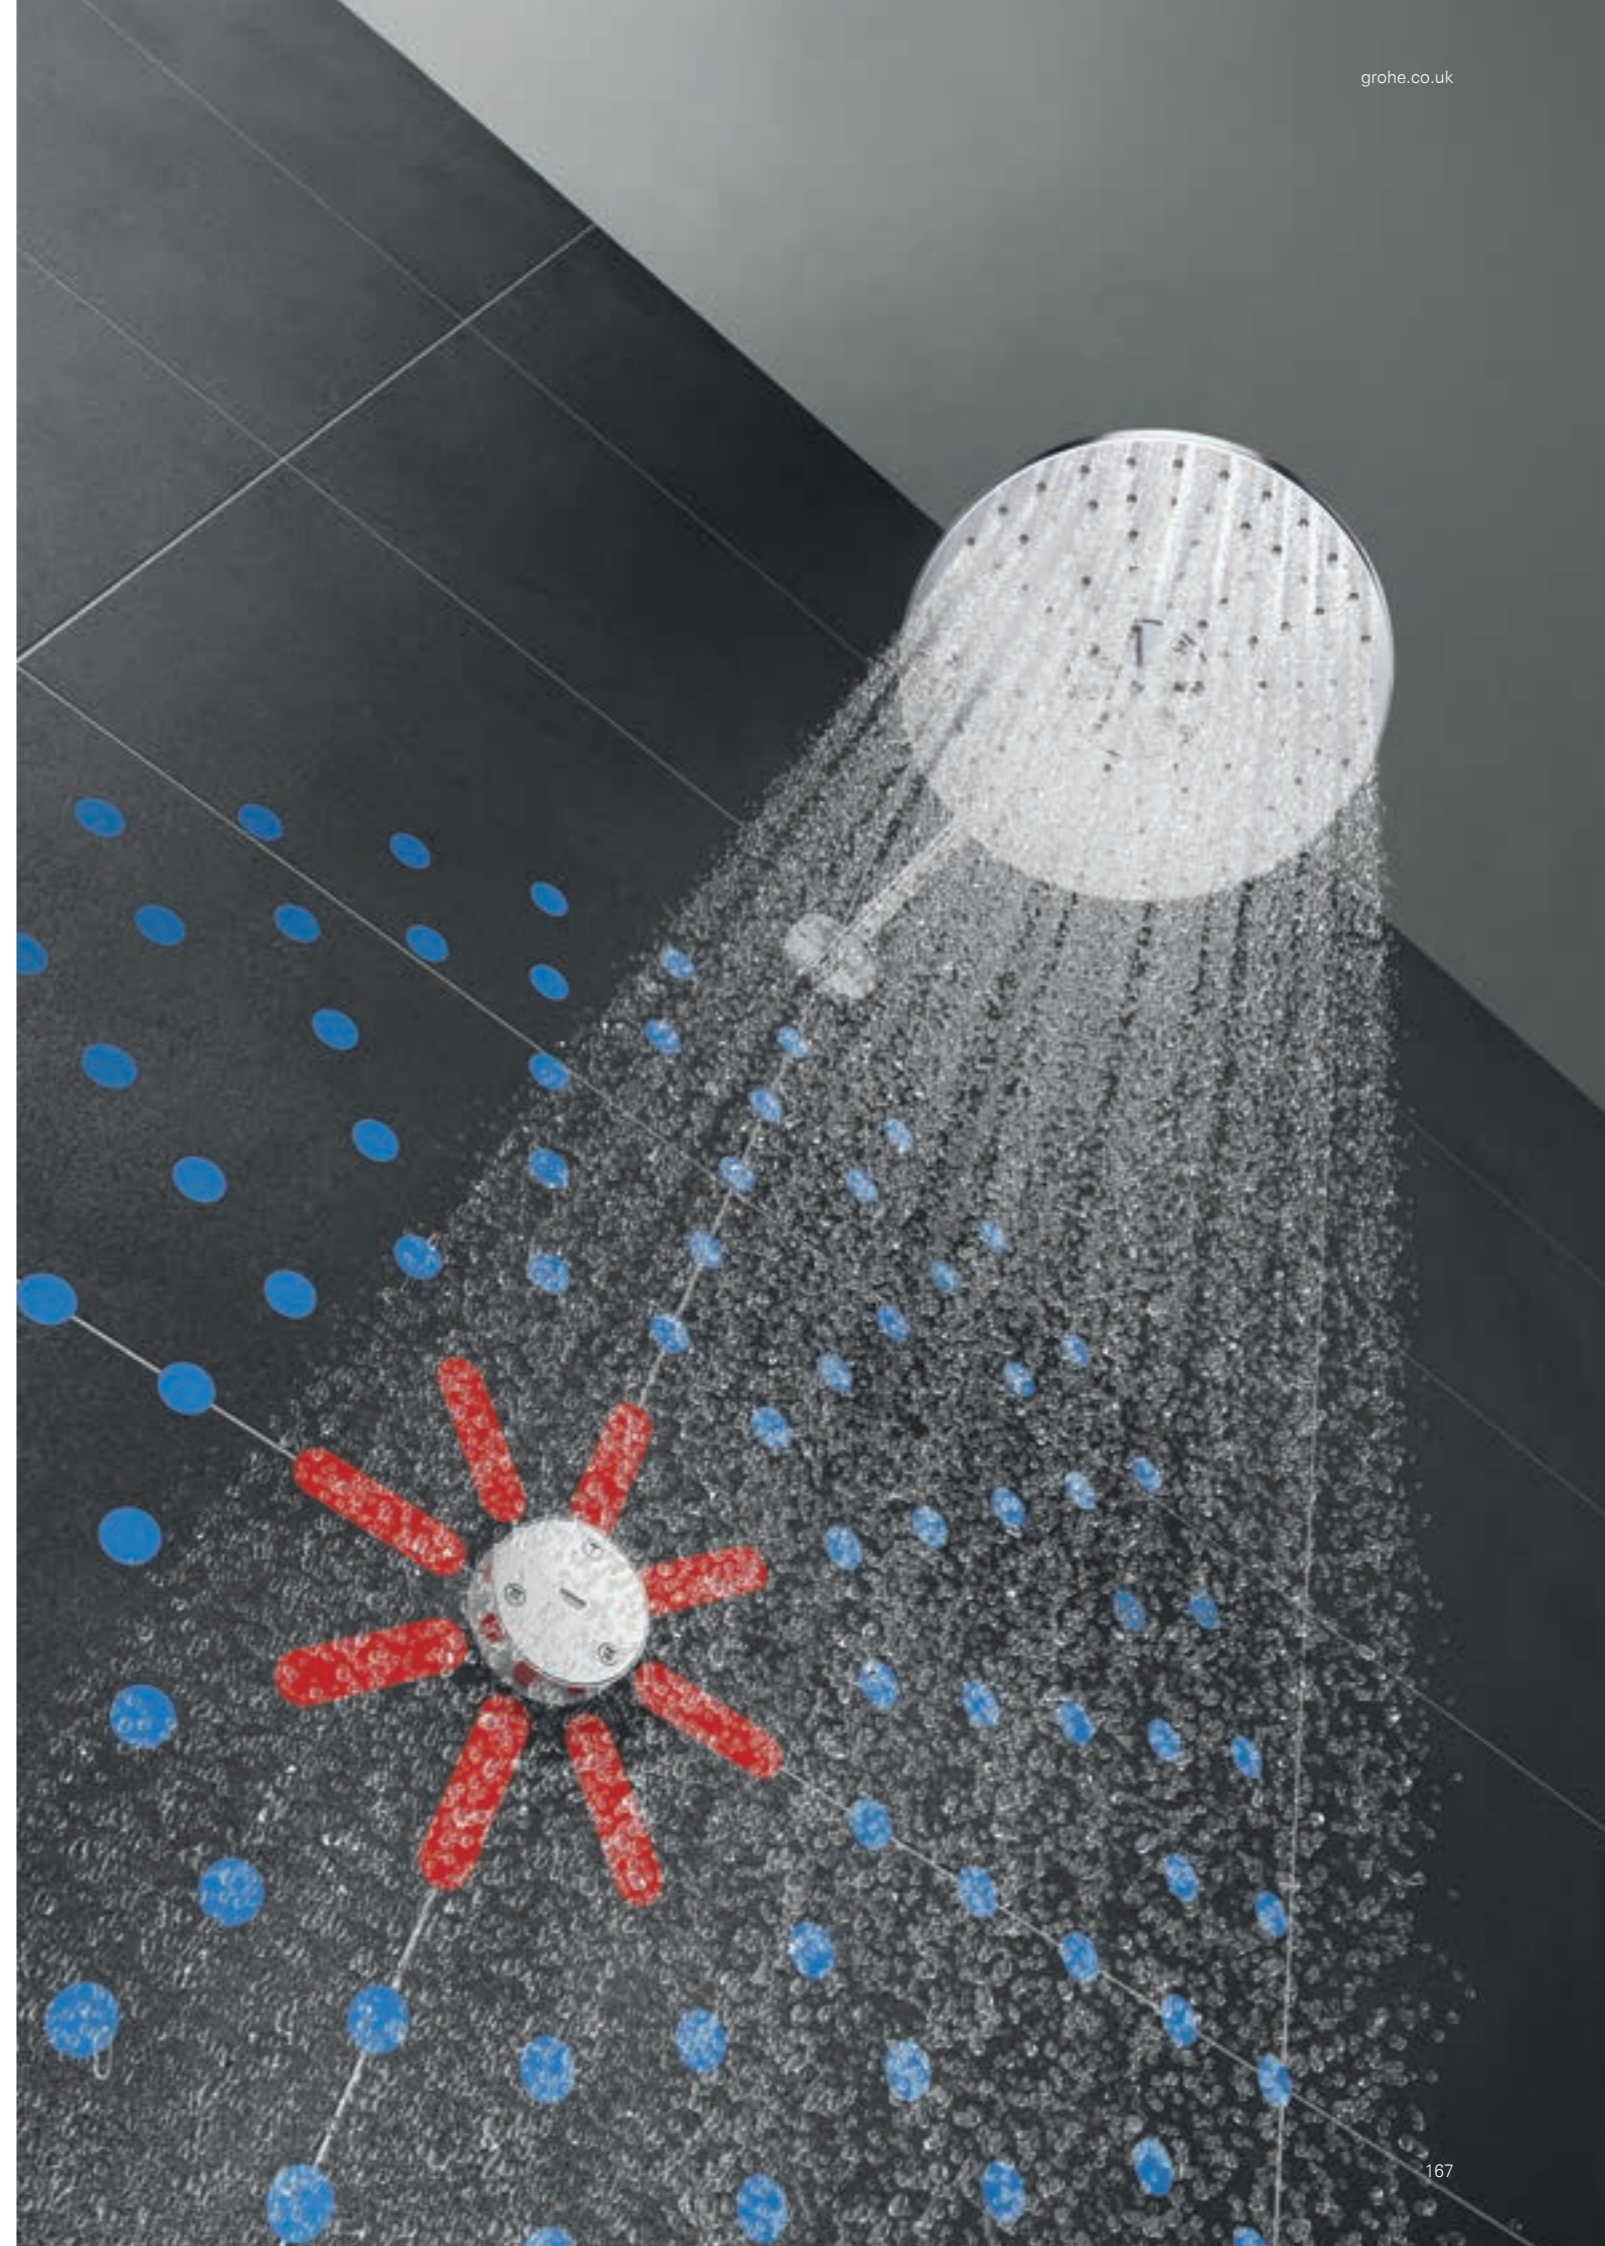

GROHE RAINSHOWER 310 SMARTCONNECT

REACH HAPPINESS... WITH JUST A TOUCH

Comfort, control and showering pleasure are all within easy reach, thanks to the GROHE Rainshower 310 SmartConnect head shower. With a slim, minimalist profile and generous 310mm diameter this head shower is an ideal fit for modern bathrooms, with round and square models offering plenty of design options.

The head shower has two spray options to suit your mood – the gentle GROHE PureRain spray and the powerful ActiveRain spray. And thanks to the innovative remote control function, you can change or combine the sprays with-

out having to reach up into the shower itself – just place the wirelessly operated control within comfortable reach. And as it is battery powered there is no need for complex fitting or rewiring – screw-fixing or screw-free options are included.

The shower head itself is designed to fit on to an existing shower arm and it all adds up to a shower that is easy and fuss-free to fit... meaning you can experience the full freedom and convenience of Rainshower SmartConnect without having to wait.

RIGHT | 26 640 000 | Rainshower 310 SmartConnect head shower set