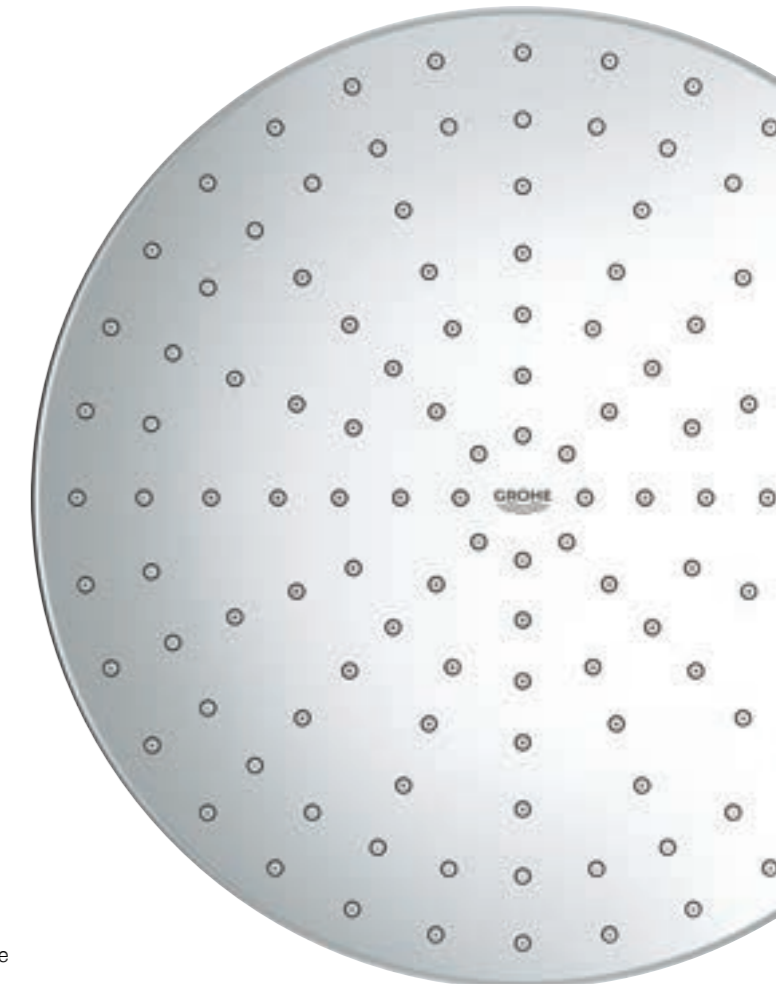

Or choose GROHE 310 SmartConnect head shower with two spray options and an innovative remote control to change or combine the sprays without having to reach up into the shower itself.

Why not update your showering with the comfort of the new Tempesta 250 head shower? A generous diameter of 250 mm means full-face showering enjoyment with the refreshing Rain Spray. And thanks to the water-saving GROHE EcoJoy function, you can experience the power of a downpour every day without hurting the planet.

GROHE HEAD SHOWERS
SHAPES AND SIZES

Rainshower 360

Euphoria 260

Rainshower 310 Mono Cube

Rainshower 310 SmartActive

Rainshower 310 SmartActive Cube

Tempesta 250 Cube

Rainshower 310 Mono

GROHE RAINSHOWER 310 SMARTCONNECT

REACH HAPPINESS... WITH JUST A TOUCH

Comfort, control and showering pleasure are all within easy reach, thanks to the GROHE Rainshower 310 SmartConnect head shower. With a slim, minimalist profile and generous 310mm diameter this head shower is an ideal fit for modern bathrooms, with round and square models offering plenty of design options.