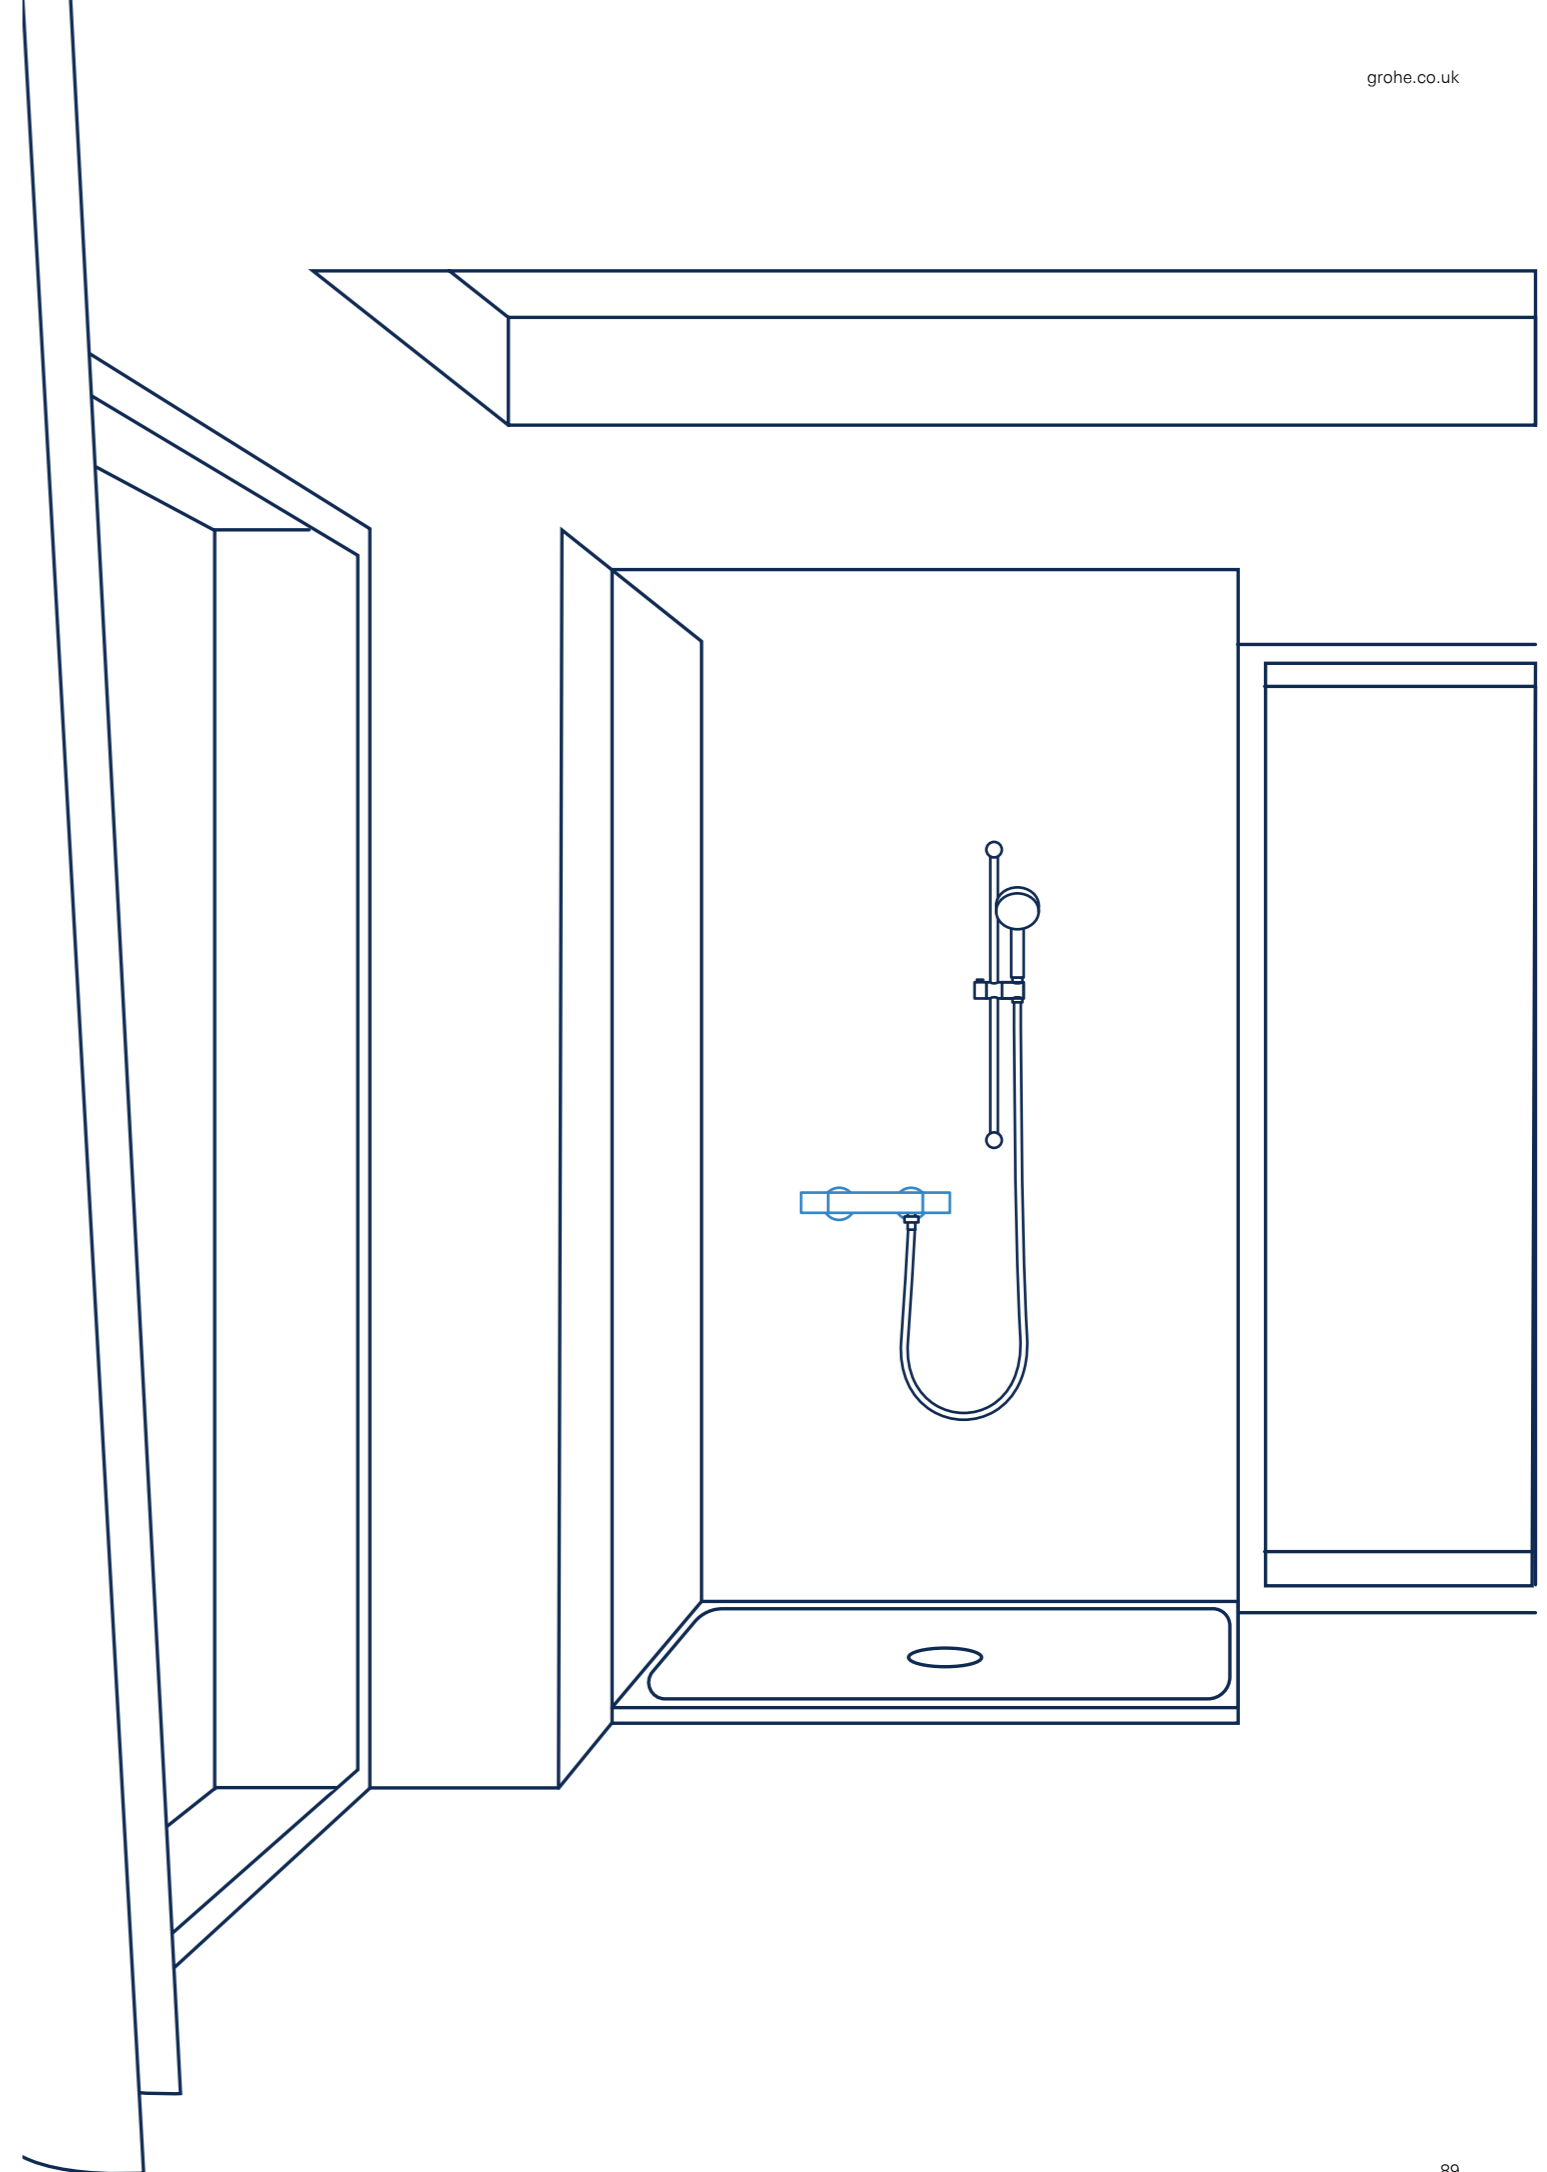

03

THERMOSTATS

PRECISE CONTROL FOR A RELEAXED SHOWER EXPERIENCE

As our benchmark when constructing GROHE thermostats we used the most sensitive thermometer around – your skin. The revolutionary thermostats in our Grohtherm range ensure that hot and cold water will touch your skin in exactly the proportions you desire.

GROHE TurboStat is a revolutionary technical feature – it provides the correct shower temperature in seconds and keeps it constant. The many elegant design features in these miniature technological marvels are wonderfully innovative.