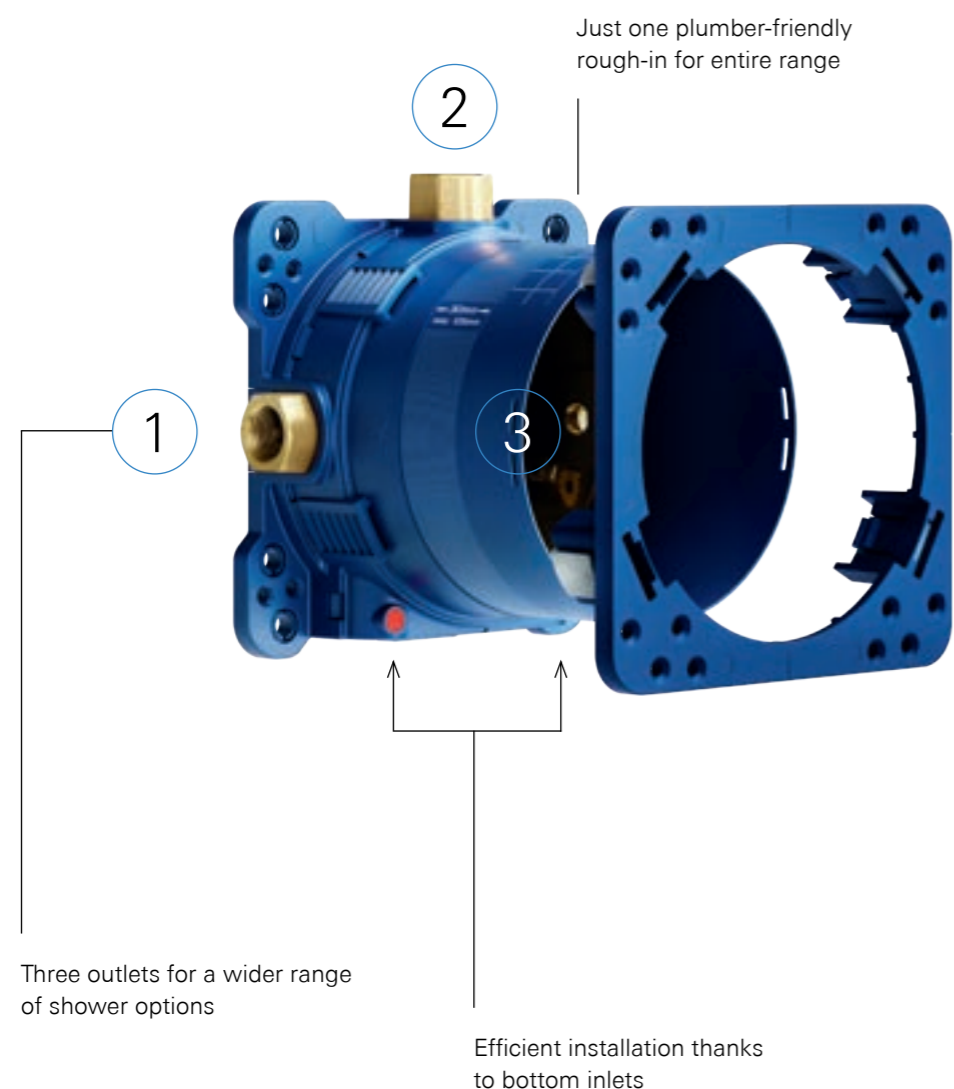

THE UNIVERSAL SOLUTION FOR THE NEEDS OF TOMORROW

GROHE RAPIDO SMARTBOX

Just one plumber-friendly rough-in for entire range

Three outlets for a wider range of shower options

Efficient installation thanks to bottom inlets

TRIM SET

Exchangeable function units for single-lever mixers, thermostats and SmartControl, fully pre-configured and 100% factory tested.