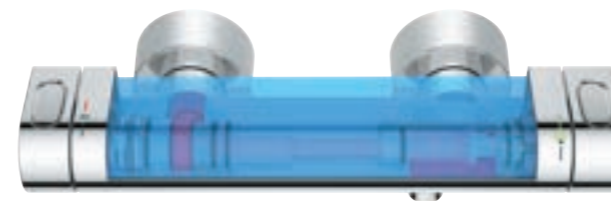

GROHE GROHTHERM 2000

100% GROHE COOLTOUCH, ADVANCED ERGONOMICS & EASYREACH TRAY

The elegant design of Grohtherm 2000 ensures it will complement any bathroom design. Experience the beauty of the XL WaterFall from our exposed bath/shower thermostat. Enjoy the convenience of the GROHE EasyReach shower tray, with easy-to-clean integrated storage for your shampoo or soap. Featuring 100% GROHE CoolTouch, the solid metal

housing of Grohtherm 2000 remains cool and safe at all times. With GROHE TurboStat you will always enjoy your perfect water temperature, independent of any fluctuations in water pressure. Grohtherm 2000 is available as classic exposed shower thermostat and as a variant with GROHE EasyReach storage.

100% GROHE CoolTouch body & connections