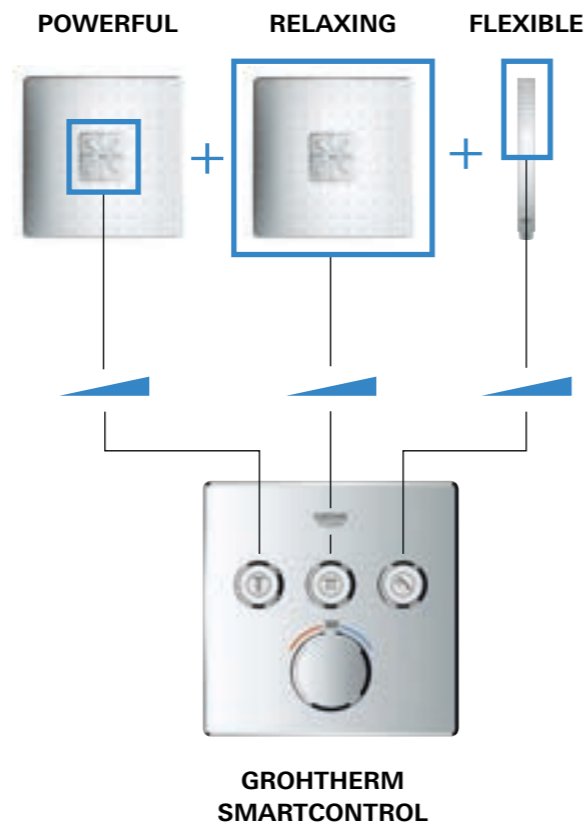

GROHE CoolTouch safety housing
with water cooling

GROHE CoolTouch safety housing &
GROHE CoolTouch connections

GROHE GROHTHERM SMARTCONTROL CONCEALED

TURN UP THE VOLUME – OR DOWN IF YOU PREFER

GROHE SmartControl offers not just a choice of shower sprays, but also the precise control of water flow. GROHE SmartControl features an integrated volume control for an individual shower experience. A simple push of a button

starts or stops the desired shower. And just a turn of the dial allows for precise control of water volume. Thanks to the clear symbols on the buttons, operating them is simple and intuitive.

**ALL PUSH
VALVES WITH
VOLUME CONTROL**

**JUST ONE
ROUGH-IN AND
ONE TRIM NEEDED**

LEFT | 29 126 000 | Grohtherm SmartControl thermostat with 3 valves

SHOWER PLEASURE TO THE POWER OF THREE

CONTROL UP TO THREE SHOWERS WITH JUST ONE TRIM

Today's trend is for a multiple shower experience that offers more than simple bath/shower combinations. The downside is that for this to work, you need two rough-ins and two trims to control a hand shower and a two-spray head shower: up until now. With just one rough-in and one trim, it is possible to enjoy two head shower functions. The pleasure of using two head shower sprays is enhanced by the Rainshower 360 and the new Rainshower 310 head showers. Designed to be the perfect match, they deliver an unmissable shower sensation.