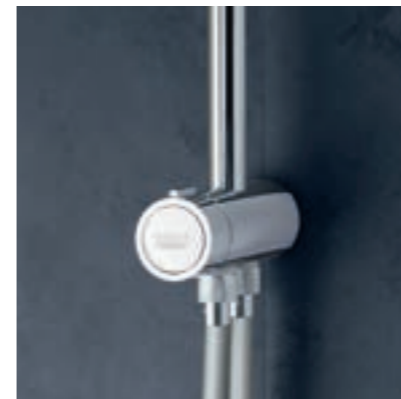

DIVERTER SHOWER SYSTEMS

Upgrade your shower without exchanging your existing valve.