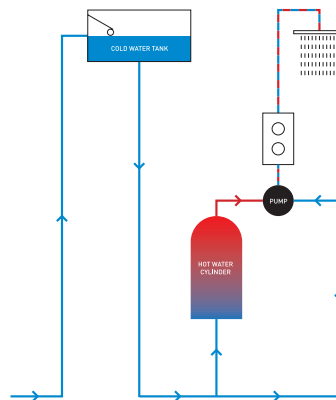

Pump Assisted

High-Pressure Systems (0.5 bar and above)

- You have a booster pump fitted.

Where a gravity flow of water is more than 0.6lpm, this is known as a 'Positive Head' condition (e.g. when your shower head is positioned lower than your cold water storage tank). In this situation, a positive shower pump can be used.

A 'Negative Head' condition is when the gravity flow of water is less than 0.6lpm (e.g. when your shower head is positioned above the cold water tank level). In these conditions, a negative head pump must be used.

Negative shower pumps will work in both positive and negative head conditions. So, for example, in a situation where there is a shower head above and below the water tank level, one negative shower pump can be used for both.

By matching the pump output to the required flow, you can install any of our products e.g. a 3 bar pump ensures you can select all products marked 0.2 – 3.0 bar.