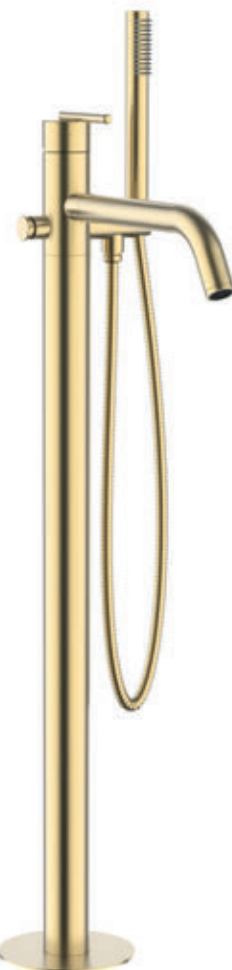

◆ 316 Brushed Brass Effect
TL113DNSF **£469**

NEW

Basin 2 Hole Set

Without pop up waste
H: 95mm P: 180mm
Min 1 bar

◆ 316 Brushed Brass Effect
TL120WNSF **£529**

NEW

Bath Shower Mixer

H: 914mm P: 300mm
Min 3 bar