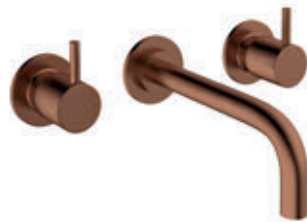

NEW
Basin 3 Hole Set

Without pop up waste
H: 60mm P: 190mm
Min 0.5 bar
WRAS & KIWA Approved Product

◆ Brushed Bronze
PRO130WNBZ+ £419

Suitable for basins with or without
an overflow

◆ Brushed Bronze
BSW0290BZ £145