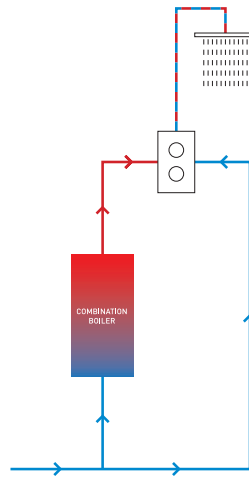

Combination Boiler

High Pressure Systems

- You have a combination boiler that heats water on demand.
- You do not have any storage tanks.
- You do not have a shower pump installed.

If all of the above apply to your home, you can choose any product from 0.2 – 1.0 bar.