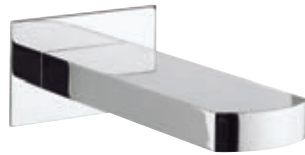

Basin 2 Hole Set

Without pop up waste

P: 167mm

Min 1 bar

◇ Chrome

WP121WNC **£369**

Bath Spout

Without pop up waste