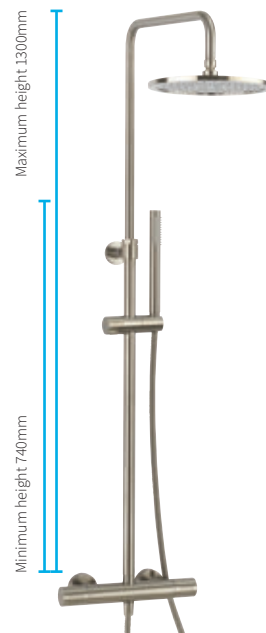

Central Thermostatic Shower Kit

Includes: Shower valve, adjustable riser and shower arm, Ø225mm round fixed head, handset, riser bracket and hose
Valve to head H: 1070mm
Compatible with RM-SHUTOFF
Min 1 bar
KIWA Approved Product

◆ Brushed Stainless Steel Effect

RM530WV+

£699