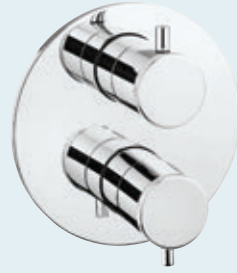

Crossbox 2 Outlet Multi-flow Trimset
Must be installed with a Crossbox Universal Box
Min 1 bar

- Matt Black
  PRICB1500LBPM £625
- Unlacquered Brushed Brass
  PRICB1500LB PUB £635
- Chrome
  PRICB1500LBPC £559