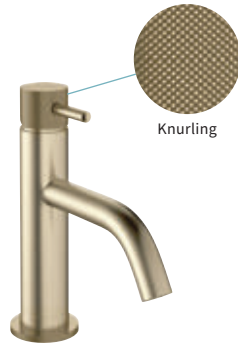

◆ Slate

PRO945T

£489

MPRO Brushed Brass

Basin Monobloc

Without pop up waste
H: 165mm P: 120mm
Min 0.5 bar
WRAS Approved Product

◆ Brushed Brass
PRO110DNF **£279**

Knurling