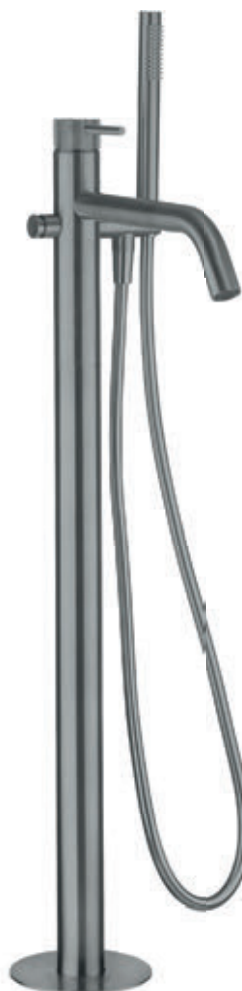

With 400mm pipe

◆ 316 Slate
TS0402ST

£299

NEW

Bath Shower Mixer

H: 905mm P: 300mm
Min 3 bar

◆ 316 Slate
TS416FST

£1899