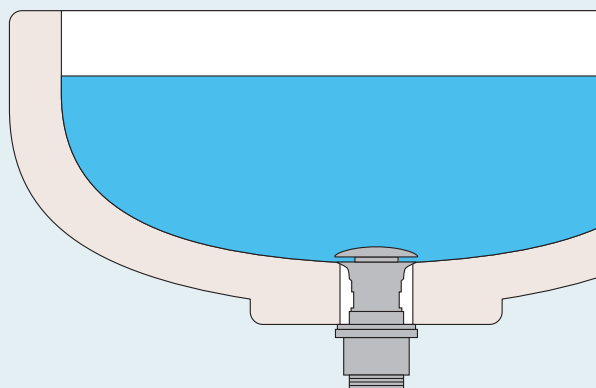

If your basin has a built-in overflow, you will need a SLOTTED basin waste which will allow overflow water to be drained, whether the waste is open or not.

Unslotted Waste

If your basin doesn't have a built-in overflow, you will need a UNSLOTTED basin waste which is watertight and does not allow overflowing water to feed into the waste pipe.

Typically Crosswater wastes have a premium and straightforward click-clack mechanism which requires a single push to close and to open, but a permanently open free-flow waste is also available. The flip-top waste spins in within itself to close and open the water flow.