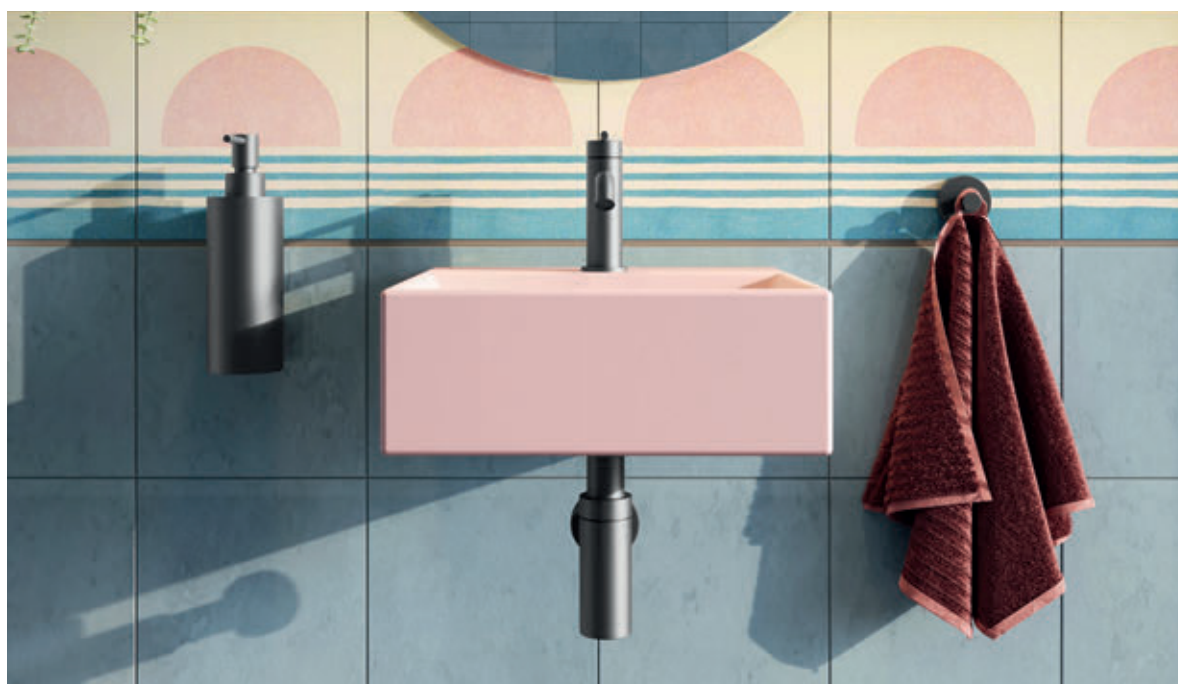

W: 660mm D: 78mm

◆ 316 Slate
TS013ST

£159

Scan to discover
more about
3ONE6 Lever

3ONE6 LEVER 316 Brushed Brass Effect

Superior to 304, 316 stainless steel offers advanced strength, durability and corrosion resistance. Created with lead-free material, precision manufacturing and strict quality controls to give our 3ONE6 taps a smooth water channel that prevents bacteria build-up.