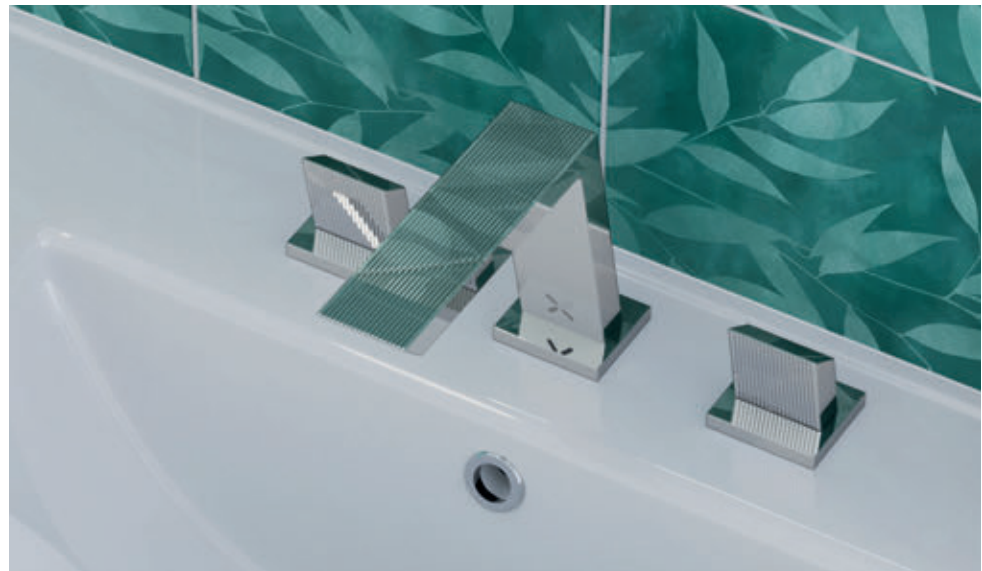

◆ Chrome
LI112DNC **£249**

NEW
Basin 3 Hole Set

Without pop up waste
H: 187mm P: 135mm
Min 1 bar

◆ Chrome
LI130WNC **£369**

NEW
Basin 2 Hole Set

Without pop up waste
H: 114mm P: 200mm
Min 1 bar

◆ Chrome
LI120WNC **£279**

NEW
Basin 3 Hole Set

Without pop up waste
H: 132mm P: 200mm
Min 1 bar

◆ Chrome
LI135DNC **£299**

CROSSBOX

All CROSSBOX shower valves are thermostatically controlled for 100% safety. Trim sets include: flow control, thermostat, backplate and handles.