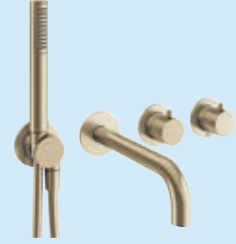

2 Handle Trimset & Handset

Must be installed with a concealed valve

◆ Brushed Brass
PROMOD1701TRIMF £549

Concealed Module Valves

Thermostatic. Min 1 bar
KIWA Approved Product

2 Outlet
MOD1701R £750

3 Outlet
MOD3701R £850