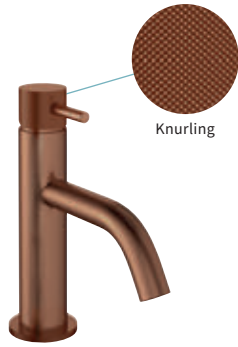

*Subject to online registration

MPRO Brushed Bronze

NEW
Basin Monobloc

Without pop up waste
H: 165mm P: 120mm
Min 0.5 bar
WRAS Approved Product

◆ Brushed Bronze
PRO110DNBZ £279

NEW
Basin Monobloc With Knurled Handle