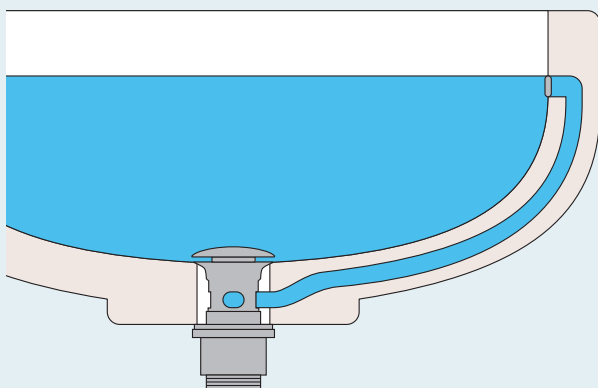

BASIN WASTES & TRAPS

15 Year Guarantee*
Peace of mind

Basin wastes to match your bathroom perfectly

The most popular Crosswater waste is universal, which will work with basins with or without an overflow. Separate slotted and unslotted options are also available, which adds simple pop-out cleaning.

Slotted Waste