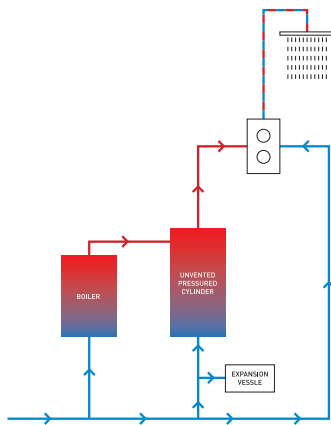

Mains High Pressure

High Pressure Systems

- You have an unvented cylinder with an expansion cylinder.
- You have no cold water tank in the loft.

If either of the above apply to your home you can choose any product marked 0.2 – 3.0 bar.