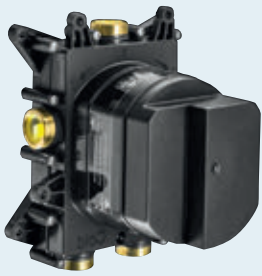

Bath Shower Mixer

H: 1116mm P: 238mm
Min 3 bar

◆ Matt Black	
MV415FM	£2899
◆ Chrome	
MV415FC	£2399

CROSSBOX

All CROSSBOX shower valves are thermostatically controlled for 100% safety. Trim sets include: flow control, thermostat, backplate and handles.