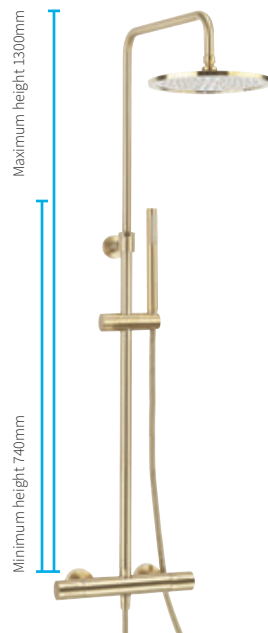

Central Thermostatic Shower Kit

Includes: Shower valve, adjustable riser and shower arm, Ø225mm round fixed head, handset, riser bracket and hose
Valve to head H: 1070mm
Compatible with RM-SHUTOFF
Min 1 bar
KIWA Approved Product

◆ Brushed Brass

RM530WF+

£699