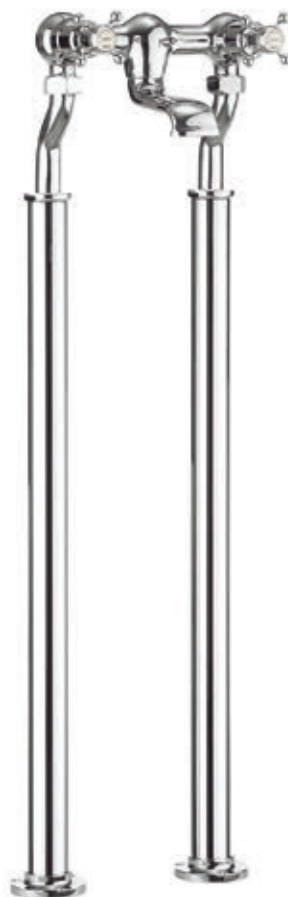

Bath Legs

Combine with BL322DC or BL422DC
for use with freestanding baths