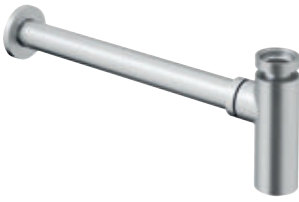

Tall Bottle Trap
With 400mm pipe

◆ 316 Stainless Steel
TS0402S £249