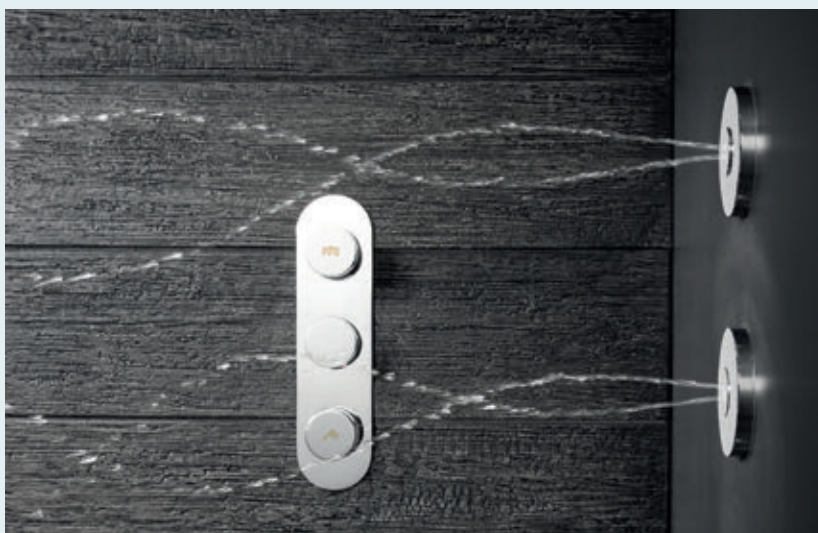

Easy Fit Installation

Our in shower body jets come complete with easy fit in-wall boxes to ensure that installation is simple and fuss free.