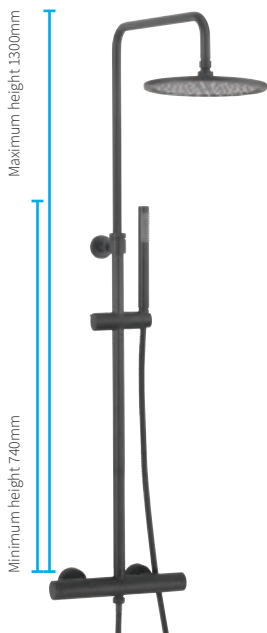

MULTIFUNCTION SHOWERS

15 Year Guarantee*
Peace of mind

Central Thermostatic Shower Kit

Includes: Shower valve, adjustable riser and shower arm, Ø225mm round fixed head, handset, riser bracket and hose
Valve to head H: 1070mm
Compatible with RM-SHUTOFF
Min 1 bar
KIWA Approved Product

◆ Matt Black

RM530WM+

£699