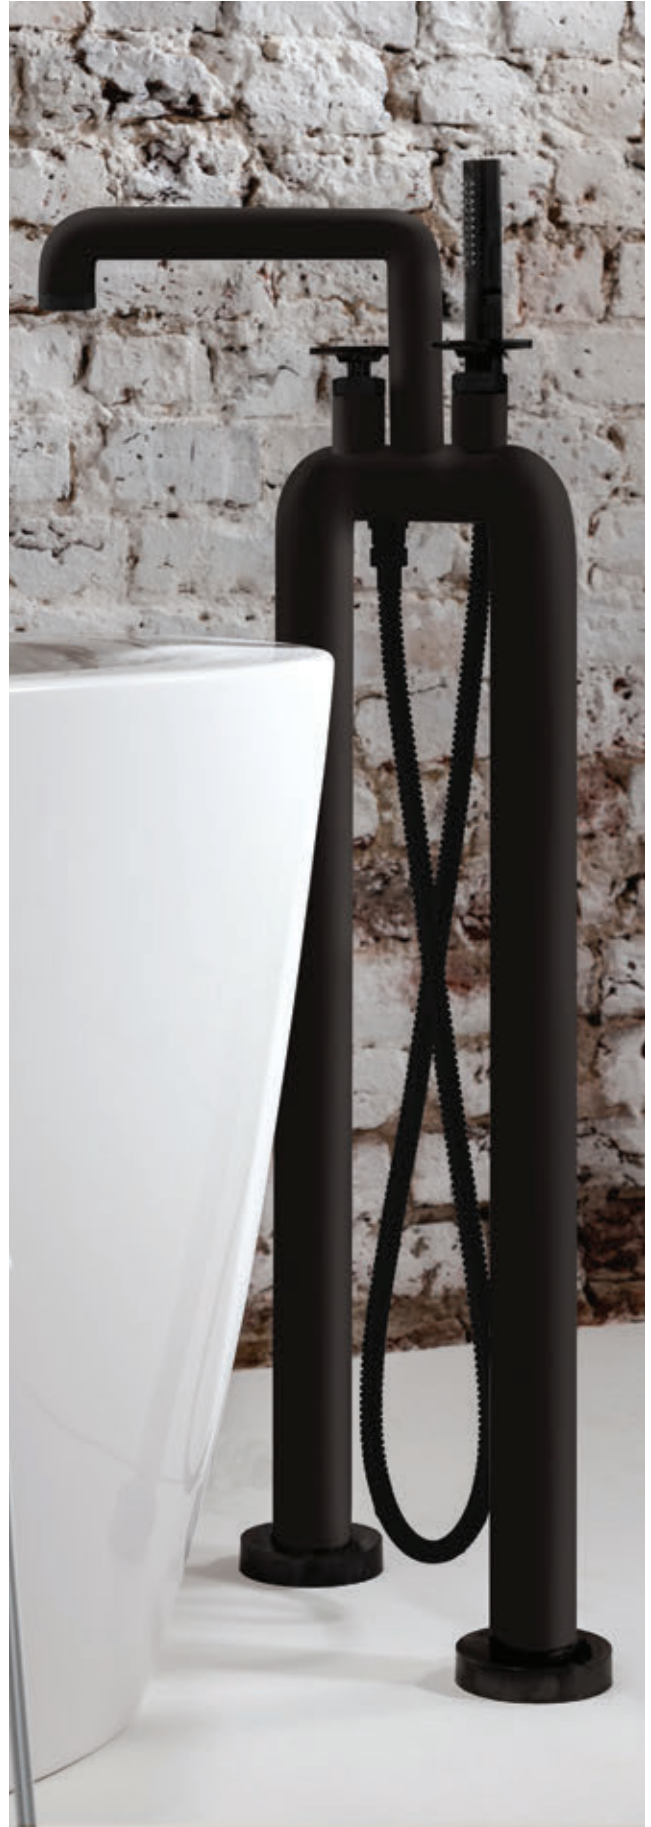

◆ Matt Black
UBPLATEM £559

Bath Spout

P: 230mm
Min 1 bar

◆ Matt Black
UB0370M £299

◆ Union Brass
UB0370U £299

◆ Brushed Black Chrome
UB0370B £299

UNION

1 Outlet 2 Handle Trimset