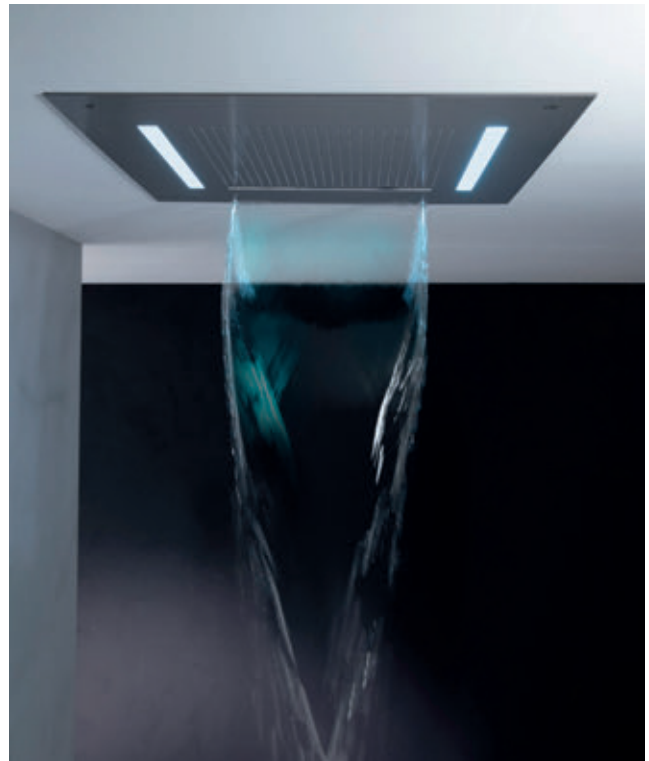

Waterfall

For those moments when you need a truly refreshing shower our Tranquil 500 shower heads include a waterfall mode, delivering a cascade of flowing water directly from the ceiling.

**Products with lights requiring mains power must be installed by an electrical engineer in compliance with IEE wiring regulations.