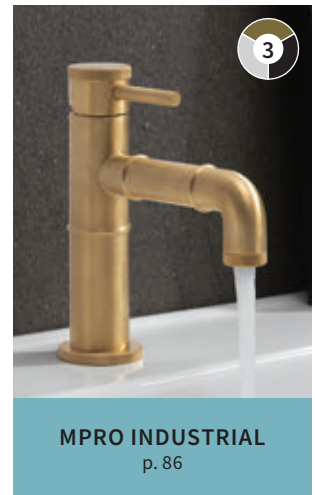

What's Your Style?

Whatever your style preference, Crosswater offers a wide range of contemporary and traditional bathroom ranges with matching basin mixers, bath fillers showers and accessories in to help you create your own perfect bathroom space.