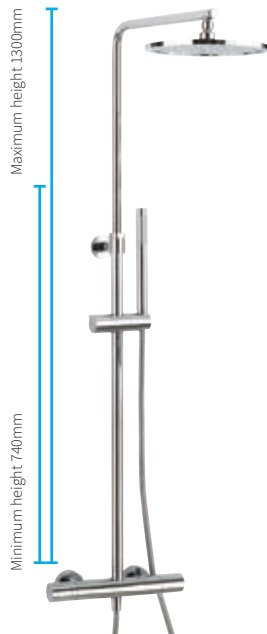

Curve Thermostatic Shower Kit

Includes: Shower valve, adjustable riser and shower arm, Ø225mm round fixed head, handset, riser bracket and hose
Valve to head H: 1039mm
Compatible with RM-SHUTOFF
Min 1 bar

◆ Chrome
RM553WC+ **£645**

Height Adjustable

Our Central, Atoll or Curve Multifunction Thermostatic Shower Kits are perfect if you have varying heights within your household. The riser rail is height adjustable from 740 to 1300mm.