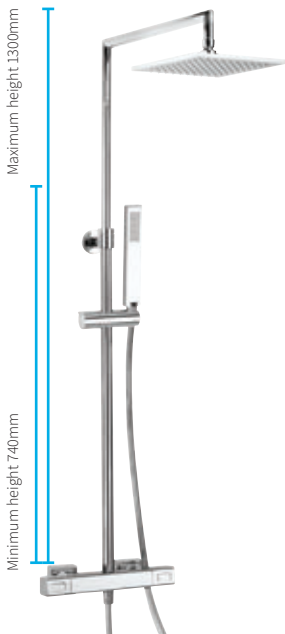

Atoll Thermostatic Shower Kit

Includes: Shower valve, adjustable riser and shower arm, 200mm square fixed head, handset, riser bracket and hose
Height adjustable fixed head
Valve to head H: 780-1380mm
Compatible with RM-SHUTOFF
Min 1 bar

◆ Chrome
SQ600WC **£699**