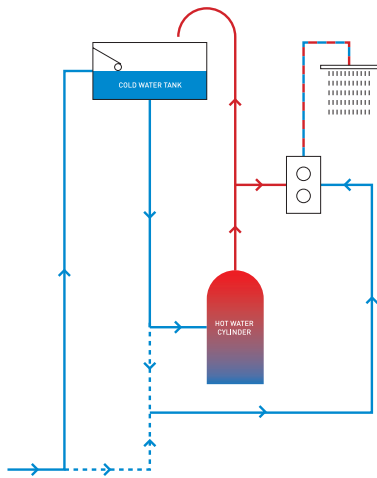

Hot Gravity & Cold Gravity/Mains

Low Pressure Systems

- You have a cold water storage tank in the loft.
- You have a hot water cylinder.
- You do not have a shower pump installed.

If all of the above apply to your home, you can only choose products marked with 0.2 bar.

If you live in a two-storey property, the downstairs areas will typically support products marked with 0.2 – 0.5 bar where the cold water tank is in the loft.