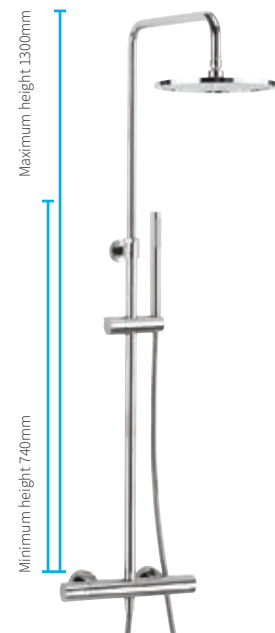

Central Thermostatic Shower Kit

Includes: Shower valve, adjustable riser and shower arm, Ø225mm round fixed head, handset, riser bracket and hose
Valve to head H: 1070mm
Compatible with RM-SHUTOFF
Min 1 bar
KIWA Approved Product

◆ Chrome

RM530WC+

£599