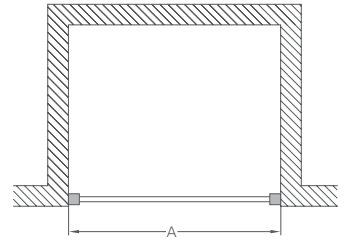

HINGED DOORS

- 1950mm High
- Adjustable up to 20mm from each wall
- Constructed from aluminium
- Can be installed with or without chrome ball header
- Safety glass is 8mm thick
- 3M™ easy clean coating

High Flow Vortex Shower Waste

Chrome: Z1205   £19

900 x 900 Hinged Doors - Shown with Trent Shower

Enclosures

Width	Adjustment min-max	Code	Price
800	760 - 800	C20	£705
900	860 - 900	C21	£779

Recommended Trays

Range	Page
35mm Shower Trays	152