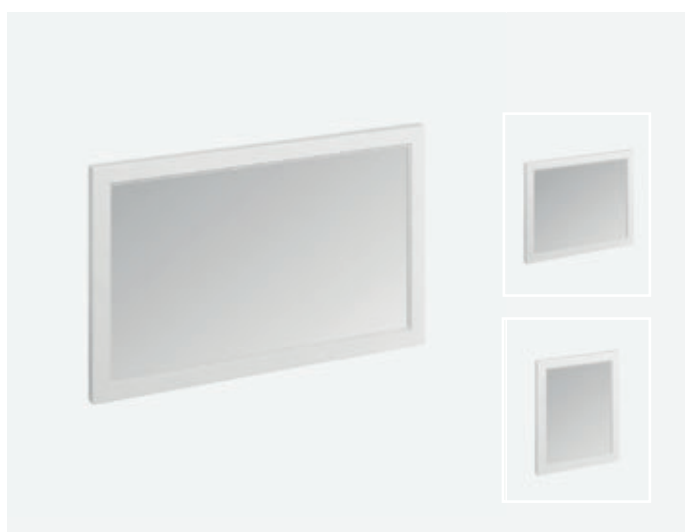

Framed Mirror

1200 Mirror

W: 1200 **D:** 40 **H:** 750

Matt White: M12OW

Classic Grey: M12OG

Matt Green: M12OMG

£529

900 Mirror

W: 900 **D:** 40 **H:** 750

Matt White: M9OW

Classic Grey: M9OG

Matt Green: M9OMG

£395

600 Mirror

W: 600 **D:** 40 **H:** 750

Matt White: M6OW

Classic Grey: M6OG

Matt Green: M6OMG

£245