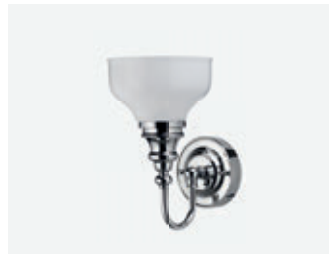

Ornate Light with Chrome Base and Cup Frosted Glass Shade

Code: EL/BL21   **£275**