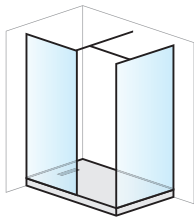

Corner with T Bracing Bar

- 2 x Glass Panels (up to 1000mm max.)
- 2 x Wall Profiles
- 1 x T Bracing Bar