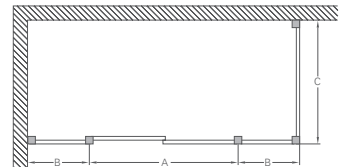

Sliding door with in line and side panel

- 1950mm High
- Adjustable up to 20mm from each wall
- Constructed from aluminium
- Can be installed with or without chrome ball header
- Safety glass is 8mm thick
- 3M™ easy clean coating

High Flow Vortex Shower
Waste

Chrome: Z1205   £19

Enclosures

Size	Adjustment min-max	Codes	Price
1200 x 800	770 - 790 / 1070 - 1090	C7S + C13	£1,428
1200 x 900	870 - 890 / 1070 - 1090	C7S + C14	£1,448

Recommended Trays

Range	Page
35mm Shower Trays	152