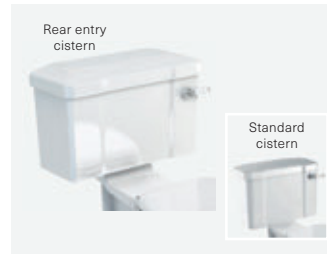

Gold cover caps for WCs  
(Sold in pairs)

**Code:** SP387      **£15**

Ceramic trap for converting  
P trap to S trap

**Code:** C26      **£119**

Straight ceramic trap

**Code:** C29      **£119**

Back entry 520mm deep  
lever cistern