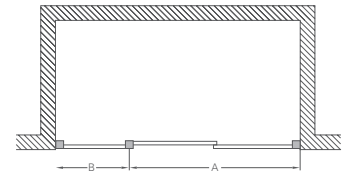

Sliding door with in line panel

- 1950mm High
- Adjustable up to 20mm from each wall
- Constructed from aluminium
- Can be installed with or without chrome ball header
- Safety glass is 8mm thick
- 3M™ easy clean coating

High Flow Vortex Shower Waste

Chrome: Z1205

£19

Enclosures

Width	Adjustment min-max	Code	Price
1200	1160 - 1200	C7S	£959

Recommended Trays

Range	Page
35mm Shower Trays	152