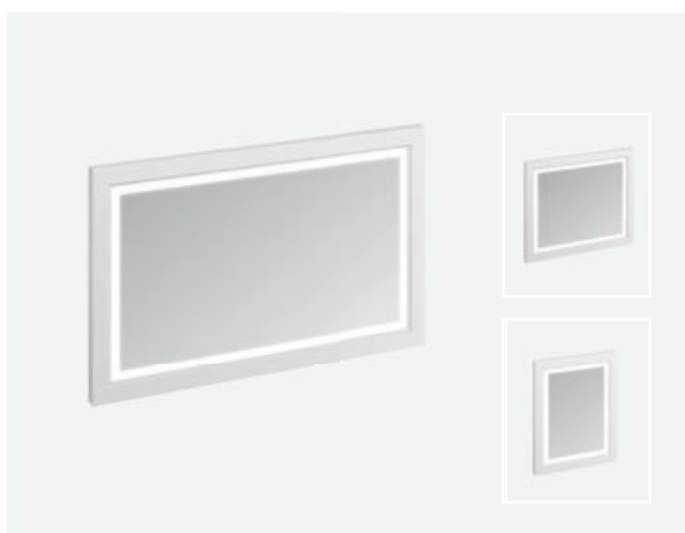

## Framed Mirror with LED Illuminations

**1200 Mirror**

**W:** 1200 **D:** 40 **H:** 750

**Matt White:** M12MW

**Classic Grey:** M12MG

**Blue:** M12MB

**Matt Green:** M12MMG

**£795**