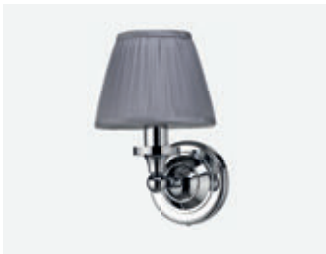

Round Light with Chrome Base and Silver Chiffon Shade

Code: EL/BL15   **£275**