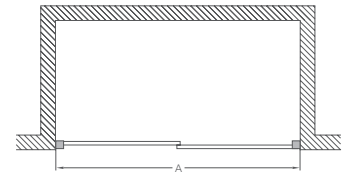

SLIDING DOORS

Sliding door