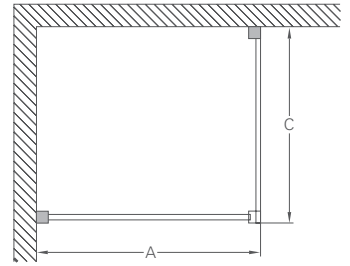

HINGED DOORS & SIDE PANELS

- 1950mm High
- Adjustable up to 20mm from each wall
- Constructed from aluminium
- Can be installed with or without chrome ball header
- Safety glass is 8mm thick
- 3M™ easy clean coating

High Flow Vortex Shower Waste

Chrome: Z1205   **£19**

900 x 900 Hinged Doors & Side Panel - Shown with Severn Shower

Enclosures

Size	Adjustment min-max	Codes	Price
800 x 800	770 - 790	C20 + C13	£1,174
800 x 900	770 - 790 / 870 - 890	C20 + C14	£1,194
900 x 800	770 - 790 / 870 - 890	C21 + C13	£1,248
900 x 900	870 - 900	C21 + C14	£1,268

Recommended Trays

Range	Page
35mm Shower Trays	152