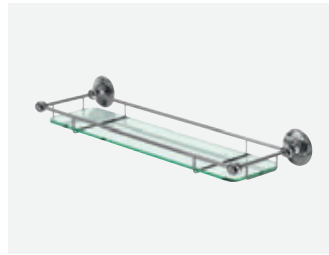

Glass Shelf with Railing

W: 530 L: 160 H: 60

Chrome: A18 CHR
Gold: A18 GOLD

£169
£249