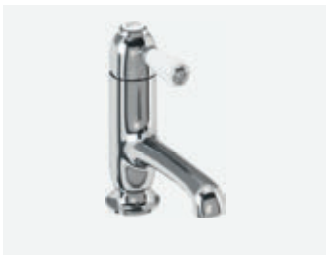

# CHELSEA

Curved basin mixer without waste

Chrome: CH21      £279

Curved basin mixer with pop up waste

Chrome: CH22      £289

Curved bidet mixer with pop up waste

Chrome: CH23      £265

Straight basin mixer without waste