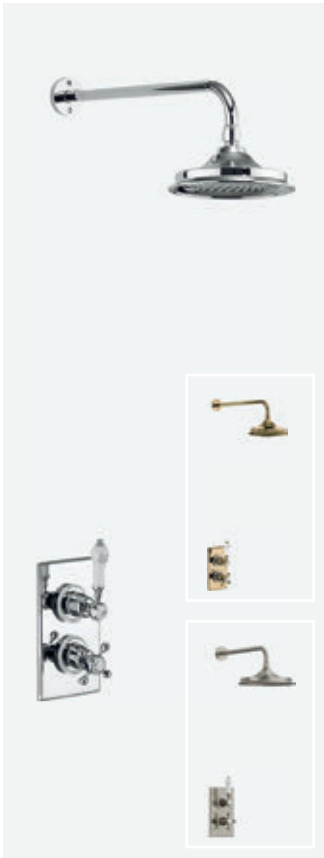

## Concealed Thermostatic Showers

Thermostatic single function brass valve with independent temperature control

Traditional brass faceplate and Claremont handle with ceramic lever

390mm adjustable shower arm