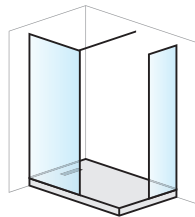

Corner

- 1 x Glass Panel
- 1 x Glass Panel (up to 500mm max.)
- 2 x Wall Profiles
- 1 x Bracing Bar (Wall or Ceiling)