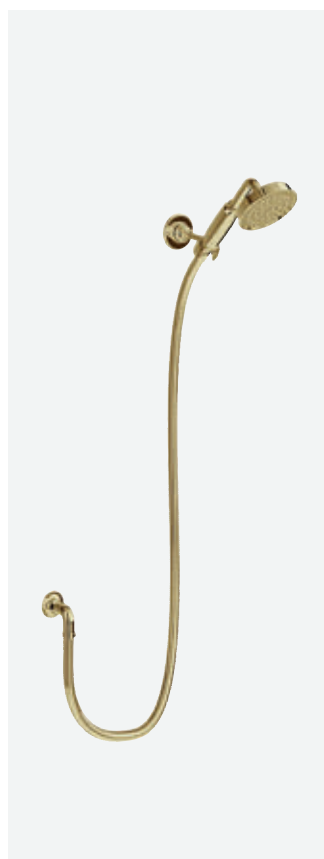

The flexible hose and handspray is supplied with wall outlet and shower station as shown. It can also be used with optional slide bar.

Fixed Hose and Handspray

Chrome: RIV20 CHR **£289**
Gold: RIV20 GOLD **£319**