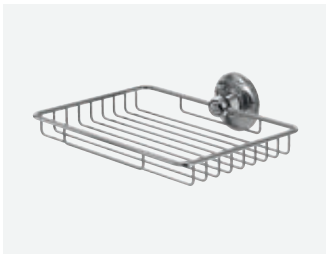

Sponge Basket

W: 220 L: 180 H: 60

Code: A15 CHR

£105