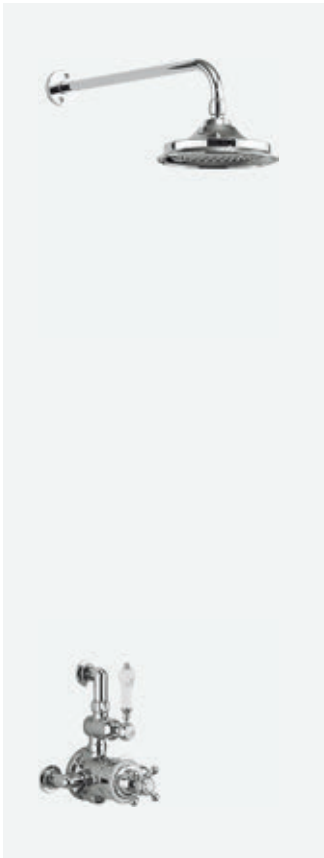

AVON

Exposed Thermostatic Showers

Thermostatic single function brass valve with independent temperature control

Traditional brass body and Claremont handle with ceramic lever

390mm adjustable shower arm
6", 9" or 12" AirBurst shower head

White Ceramic

AF1S+V16	£794
AF1S+V17	£884
AF1S+V60	£938