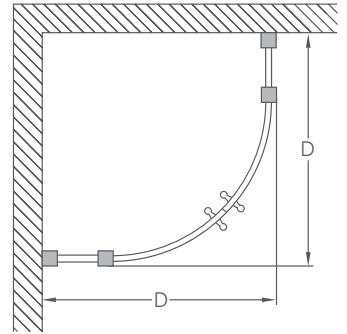

# QUADRANTS

- 1950mm High
- Adjustable up to 20mm from each wall
- Constructed from aluminium
- Can be installed with or without chrome ball header
- Safety glass is 8mm thick
- 3M™ easy clean coating

High Flow Vortex Shower  
Waste