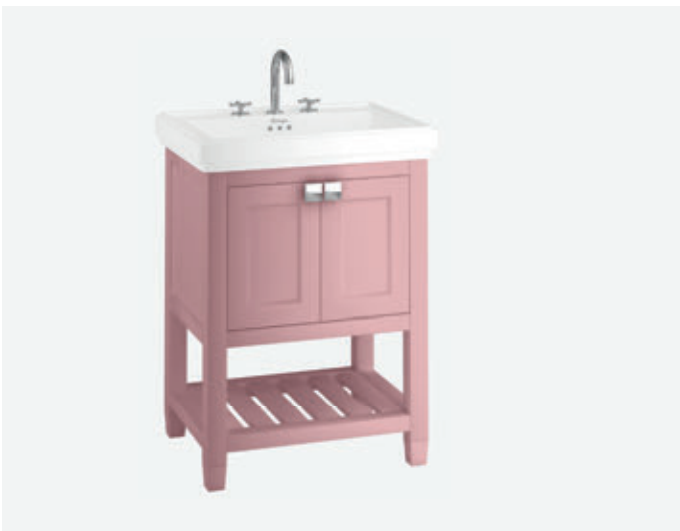

650 Riviera Unit with Basin

650 Vanity Unit

W: 650 **D:** 470 **H:** 880

Matt White:
RIVF650W + RIV2*

Matt Blue:
RIVF650B + RIV2*

Matt Pink:
RIVF650P + RIV2*

£1,150

ADDITIONAL CHOICES

Our Chalfont furniture range is supplied with Chrome handles, we also have Gold as an option allowing you to fully customise your furniture to the look you desire. To add these, please order the code below.

For full details on our Riviera range go to
burlingtonbathrooms.com/riviera

Handles

Please note these are sold as a set of 2.

Gold: RIVF 11

£35