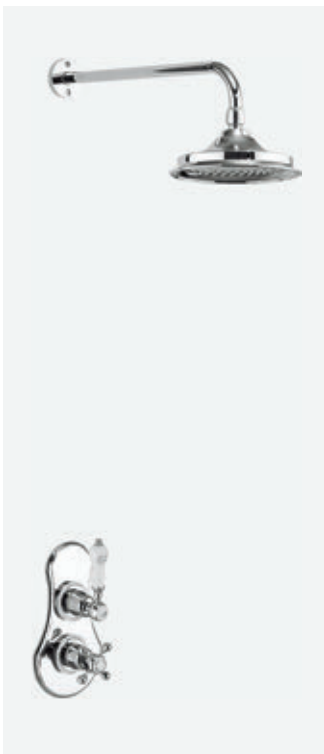

Thermostatic single function brass valve with independent temperature control

Traditional brass faceplate and Claremont handle with ceramic lever

390mm adjustable shower arm

6", 9" or 12" AirBurst shower head

White Ceramic

VF1S+V16	£614
VF1S+V17	£704
VF1S+V60	£758