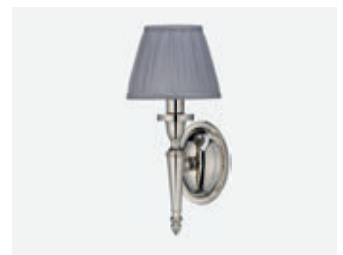

Arcade Oval Light with Polished Nickel Base and Silver Chiffon Shade

Code: EL/AL15   **£275**