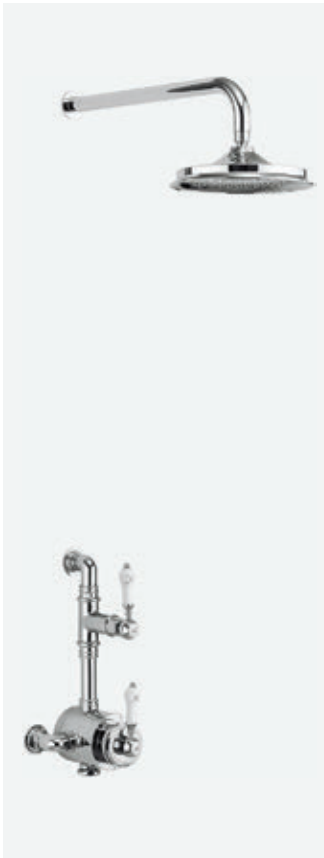

STOUR

Exposed Thermostatic Showers

Thermostatic single function brass valve with independent temperature control

Traditional brass body and Claremont handle with ceramic lever

6", 9" or 12" AirBurst shower head

White Ceramic

BF1S+V16	£1,260
BF1S+V17	£1,350
BF1S+V60	£1,404