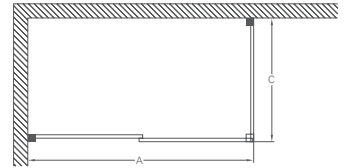

SLIDING DOORS WITH SIDE PANELS

Sliding door with side panel