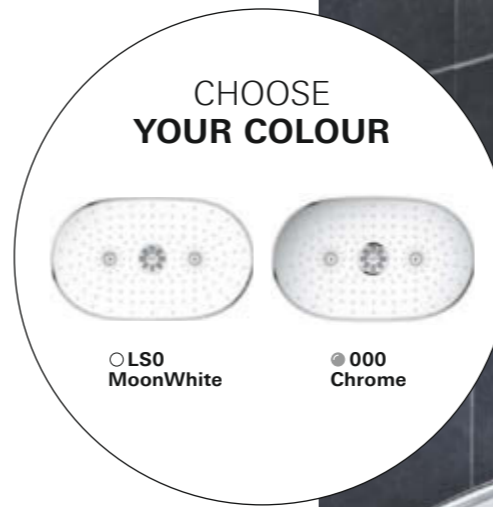

26 254 LS0 + 26 264 001
Rainshower 360
Head Shower Set
+ separate concealed body