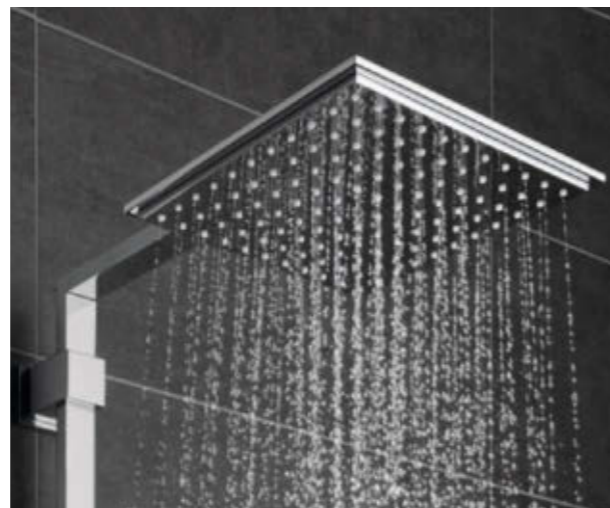

FROM L TO XXL AND BACK AGAIN

Three zones of showering pleasure at your fingertips. Transform from one to the next with a turn of the button. Simply by continually turning the button you can enjoy the powerful Jet spray, followed by the wider SmartRain spray for an energising yet relaxing effect and on to the full face Rain spray for a soft summer rain feeling. Continue turning to travel through all three zones again.

For ease of use, the button can be turned continuously in either direction.

EUPHORIA CUBE 230 PLEASURE SQUARED

Cubism is back in fashion – with our Euphoria Cube 230 system. Clean lines and cubist forms make a strong and self-confident design statement – from the square head all the way down to the Cube stick hand shower. The fine water curtain falling in large, gentle droplets from the Rain spray softens the effect and creates a fascinating contrast. For a refreshingly different shower experience.