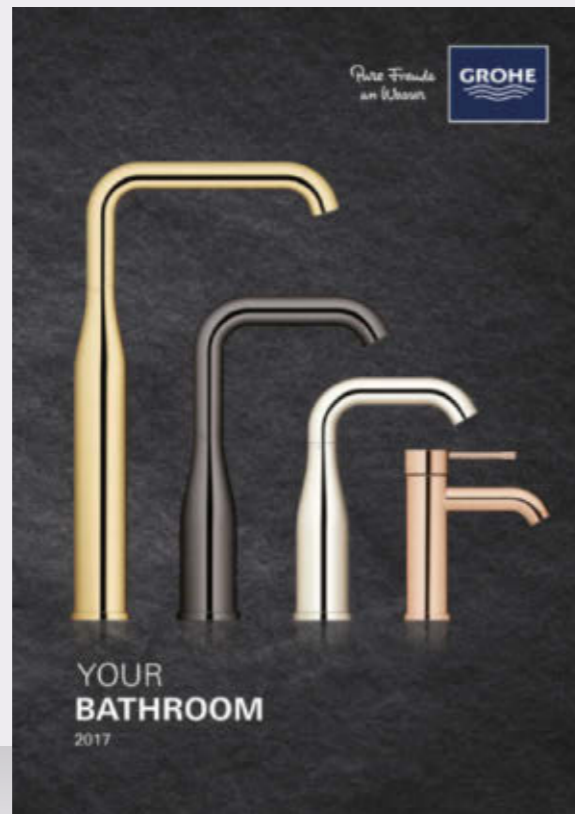

Just scan the QR codes to view the latest brochures as download or PDF on your tablet or smart phone.

Or visit the world of GROHE at grohe.co.uk

BATH BROCHURE

SENSIA ARENA BROCHURE

CERAMICS BROCHURE

SPA COLOURS BROCHURE