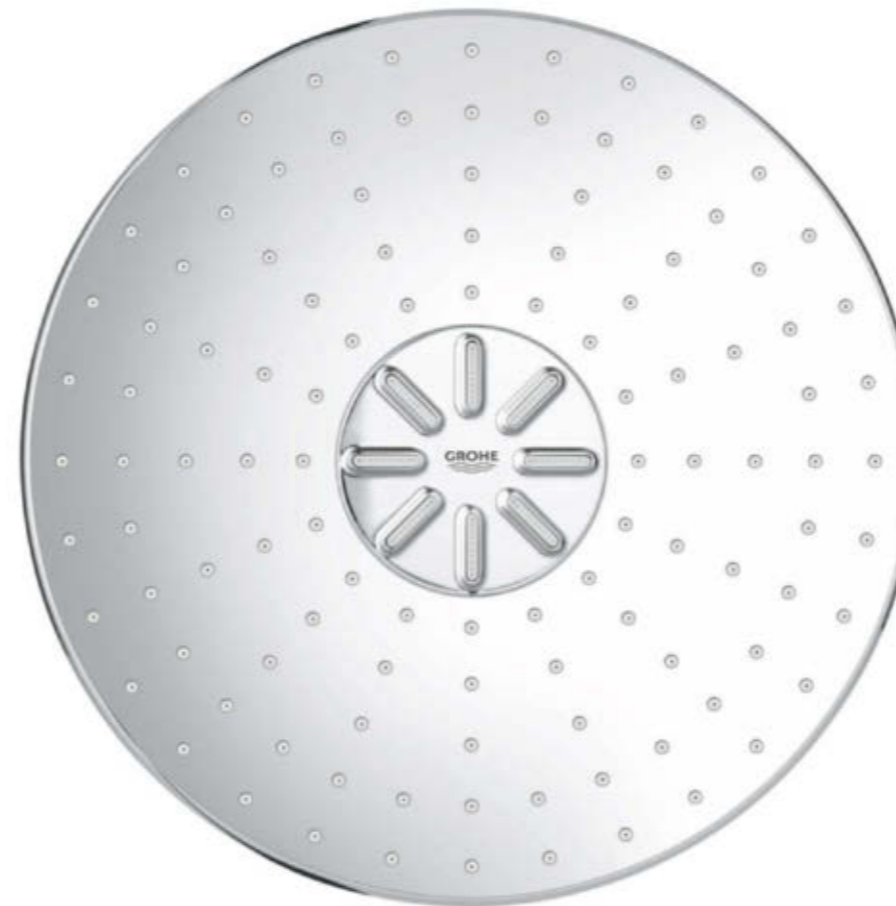

DISCOVER OUR RANGE
OF **HEAD SHOWERS**

26 479 000
Rainshower 310 SmartActive Cube
Head Shower Set

OUR HEADS ARE
FULL OF IDEAS

Rainshower F-Series 10"
254 mm x 254 mm

Tempesta 210

Rainshower Allure 230

Rainshower 310
SmartActive Cube

Rainshower 310
SmartActive

Rainshower Veris
300 mm x 150 mm

Euphoria 260
SmartControl

HEAD SHOWERS OVERVIEW

DISCOVER MORE AT GROHE.CO.UK

HEAD SHOWERS

26 408 000
Tempesta 210

TEMPESTA