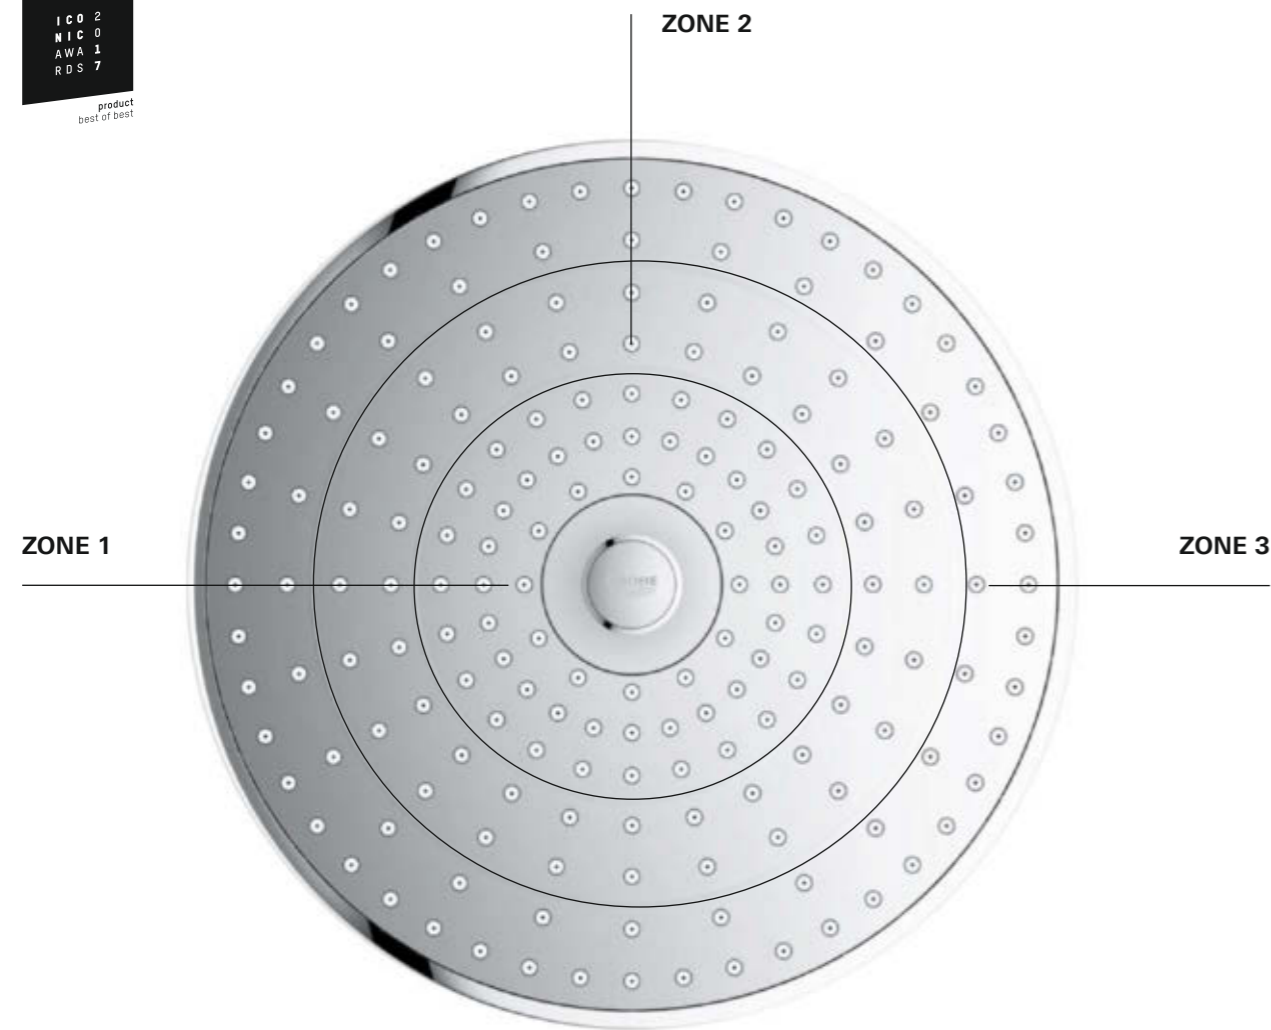

26 455 000
Euphoria 260
Head shower

new

EUPHORIA 260

THE ANSWER LIES IN SPRAY ZONE ADJUSTMENT

The Euphoria 260 earns its name every time you step under the shower. Centred in the middle of its shining chrome plated spray face is a special button. This allows you to select between different spray zones, adjusting the width of the spray and the power of the water flow. Zone 1 delivers a focussed jet spray for a revitalising

shower, ideal for washing away tension – and shampoo. Zone 2 provides the best of both worlds – a wider spray that offers an energising yet relaxing effect. Zone 3 is the widest spray – for full body coverage and a soft refreshing shower effect.