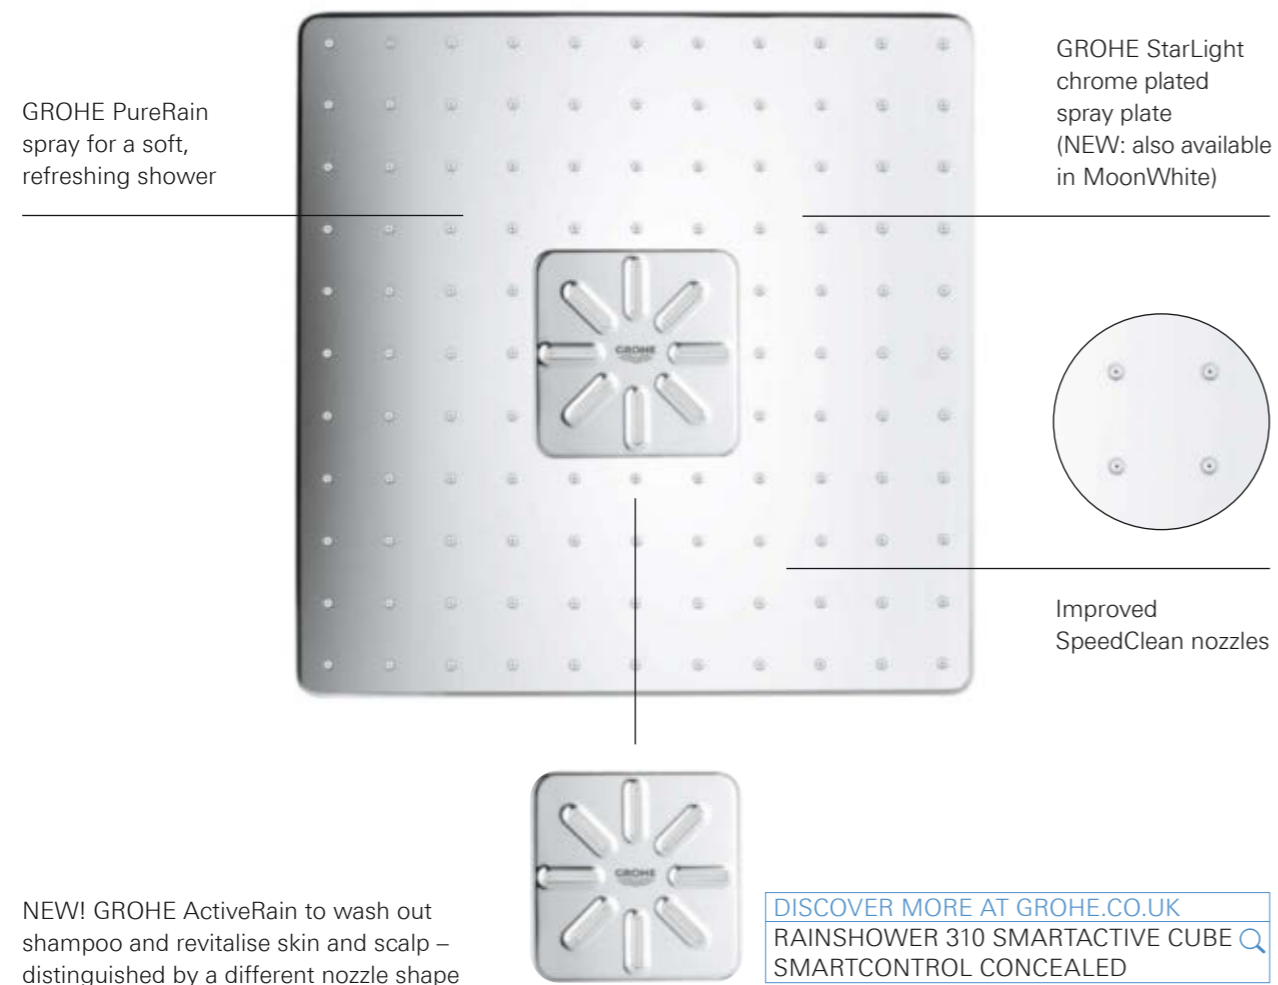

RAINSHOWER 310 SMARTACTIVE CUBE

THE SHAPE OF YOUR NEW FAVOURITE SHOWER EXPERIENCE

Perhaps you've already fallen for the Rainshower 310 SmartActive and all that's missing to be perfect is a square version. We've addressed that wish with the Rainshower 310 SmartActive Cube. Just as sleek as

the GROHE PureRain spray 310 SmartActive and with a similar slim, minimalistic design, the Rainshower 310 SmartActive Cube boasts a generously proportioned spray for more pleasure under the shower.

[DISCOVER MORE AT GROHE.CO.UK](https://www.grohe.co.uk)
RAINSHOWER 310 SMARTACTIVE CUBE
SMARTCONTROL CONCEALED