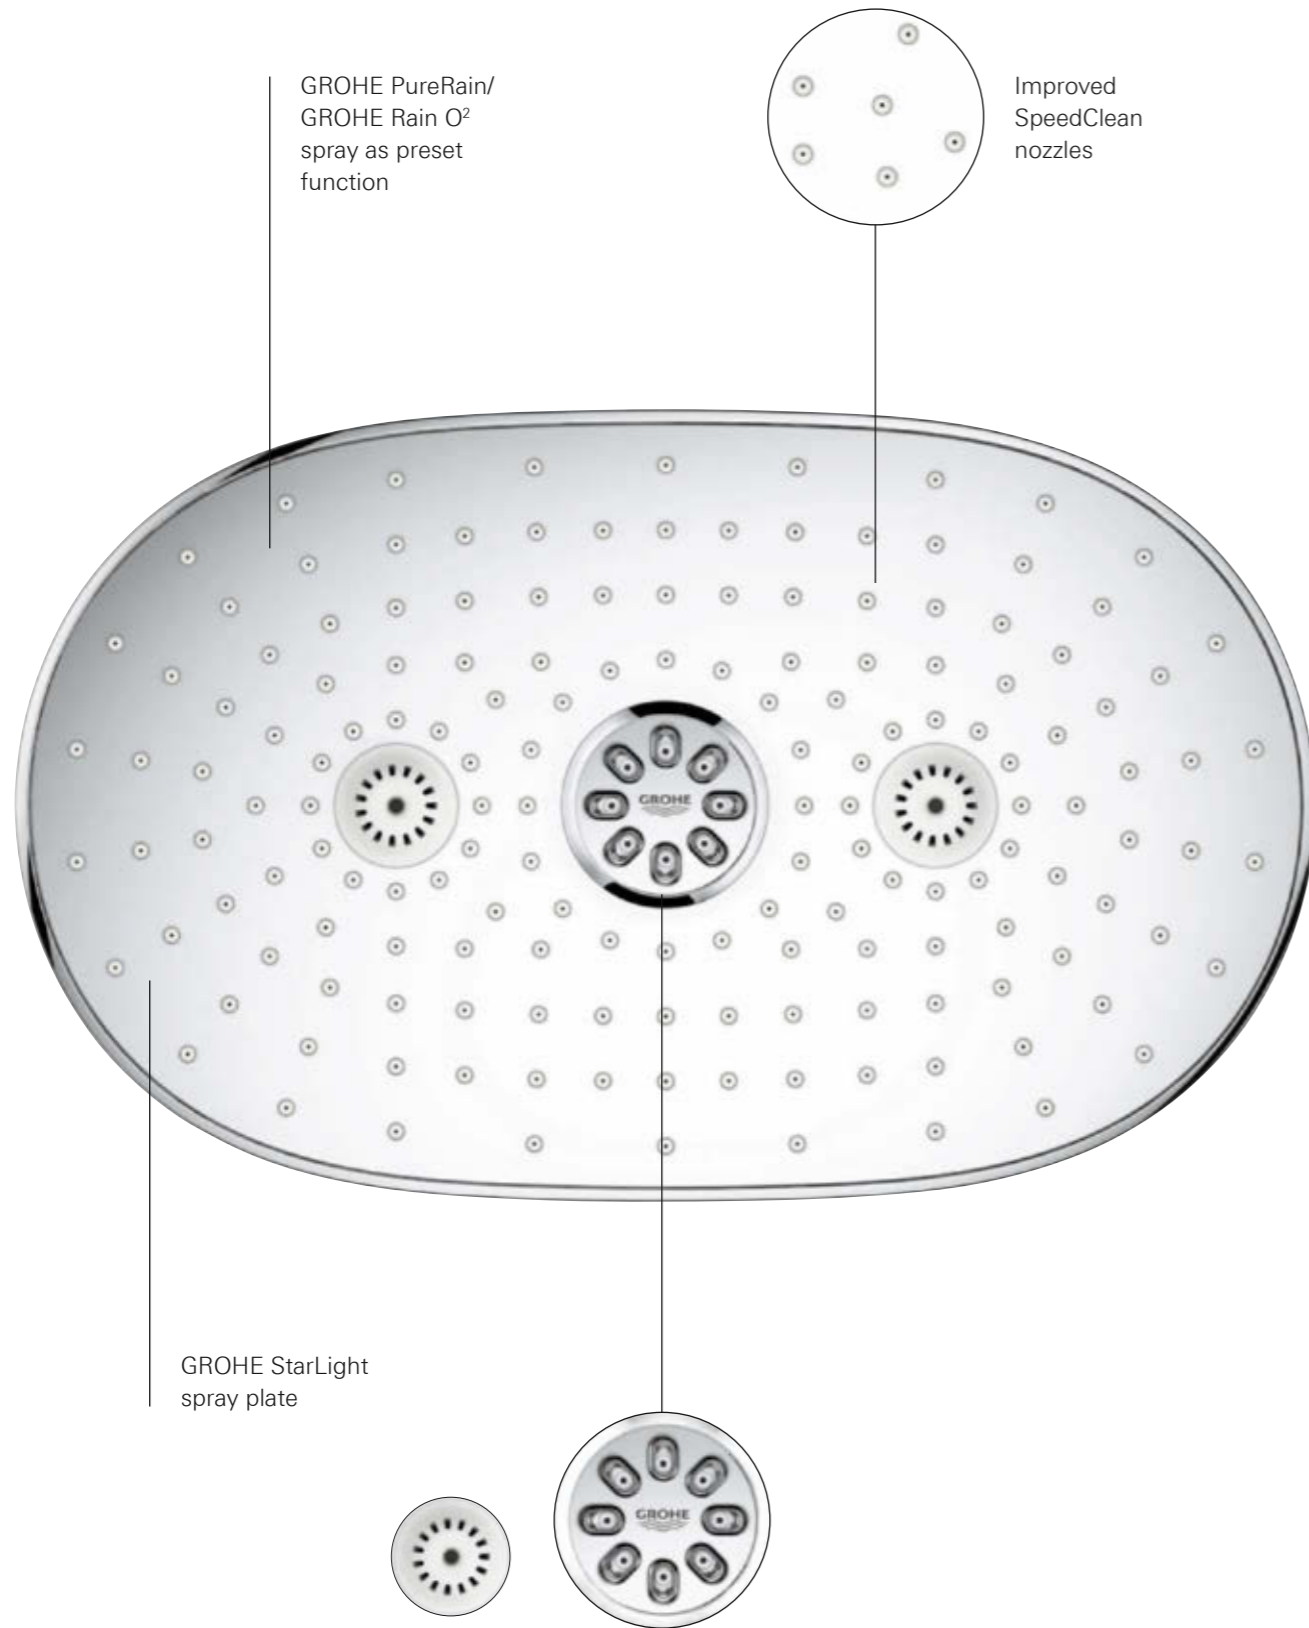

GROHE PureRain/
GROHE Rain O²
spray as preset
function

Improved
SpeedClean
nozzles

GROHE StarLight
spray plate

GROHE TrioMassage spray
The renowned GROHE Bokoma spray and
two Massage sprays give you a head and
shoulder massage in one combined spray

THIS IS WHAT **SHEER PLEASURE** LOOKS LIKE

For the perfect shower, the perfect finish. The GROHE Rainshower 360 comes in two stylish finishes: classic chrome and, for a subtly elegant design statement, MoonWhite.