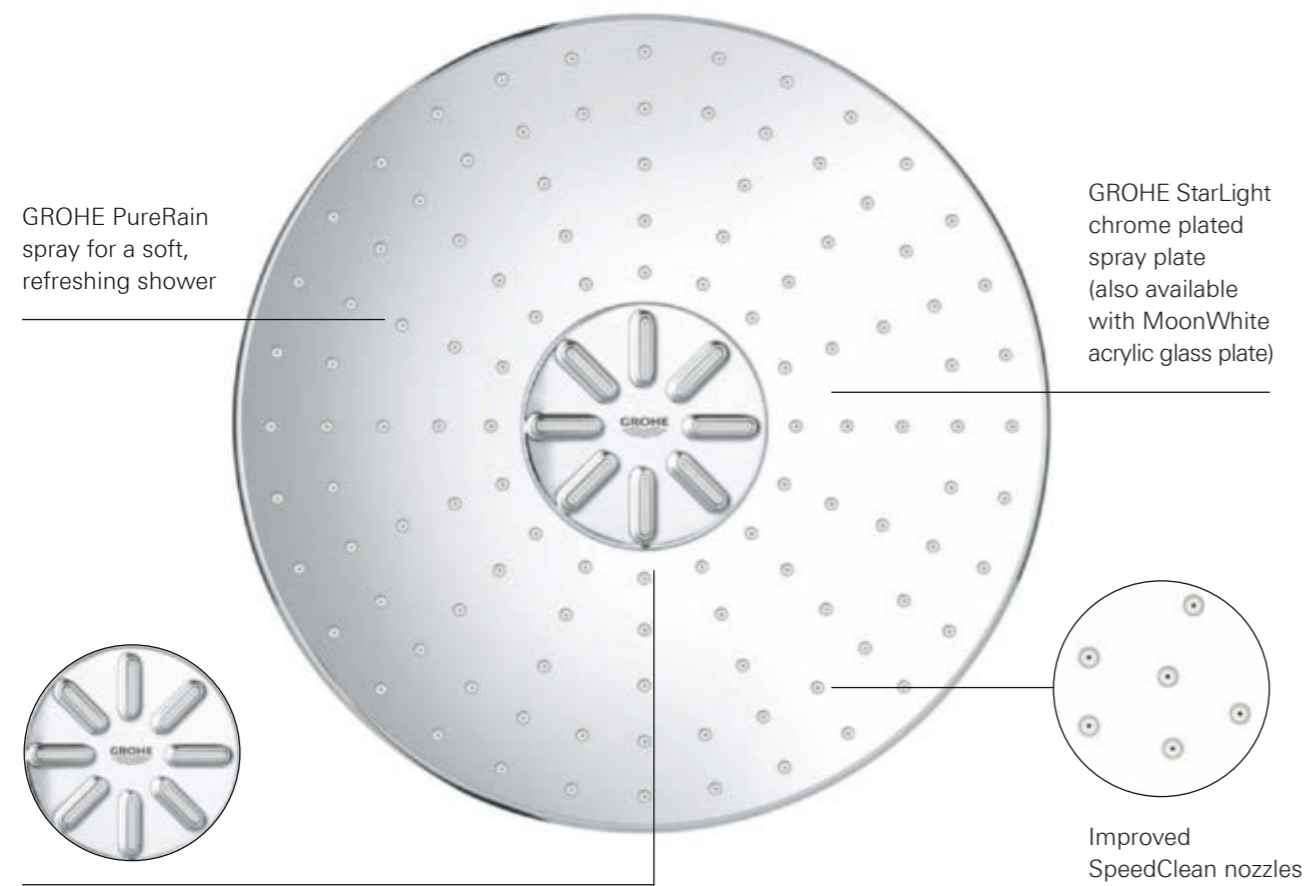

RAINSHOWER 310 SMARTACTIVE SO MANY REASONS TO LOVE IT

The Rainshower 310 SmartActive has so much to offer that it's hard to know where to begin. Slim and minimalistic, it fits in every bathroom with its modern cosmopolitan look. Showering becomes a pleasure to look forward to every day, thanks to the generous proportions of the showerhead plus two different shower patterns that allow you to choose between

a soft and soothing GROHE PureRain spray and the new stimulating GROHE ActiveRain – or a combination of both. The Rainshower 310 SmartActive is available in two different shapes and two different finishes. Together with SmartControl Concealed the Rainshower 310 SmartActive offers a perfect match.

NEW! GROHE ActiveRain to wash out shampoo and revitalise skin and scalp – distinguished by a different nozzle shape

[DISCOVER MORE AT GROHE.CO.UK](https://www.grohe.co.uk)
RAINSHOWER 310 SMARTACTIVE
SMARTCONTROL CONCEALED