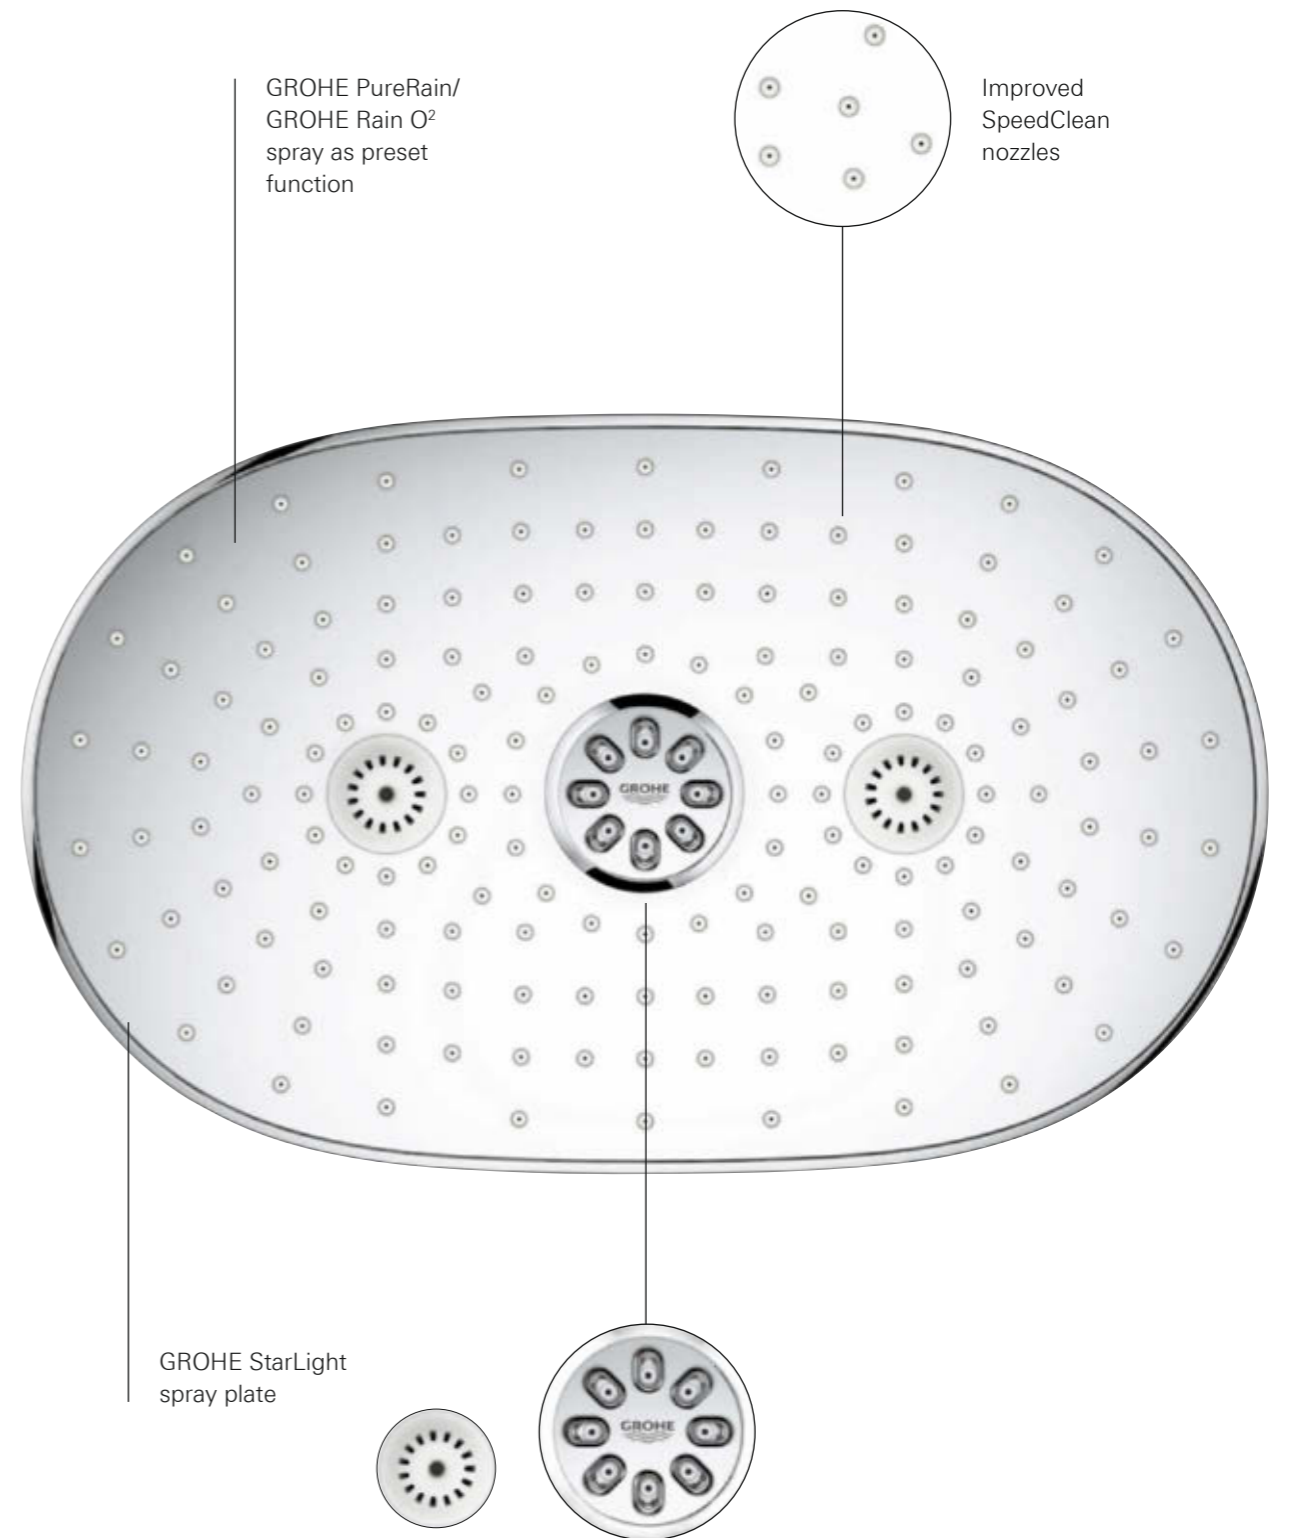

RAINSHOWER 360 SMARTCONTROL DUO TURN UP YOUR SHOWER EXPERIENCE

GROHE SmartControl Duo gives new meaning to the expression fingertip control. With three SmartControl buttons you can operate two head shower jets and a hand shower and choose between a soft, refreshing summer rain or a revitalising Massage spray. Or any combination you like. Turn the volume all the way up for a deluge or down to deliver a fine spray. Or choose the right degree of warmth for every water drop. All at the touch of your finger.

Also available as GROHE SmartControl Mono, combining a one-spray head shower and a hand shower.

[DISCOVER MORE AT GROHE.CO.UK](https://www.grohe.co.uk)
[RAINSHOWER SMARTCONTROL 360 DUO](https://www.grohe.co.uk)

26 250 LS0
Rainshower SmartControl 360 Duo
Shower system with thermostat

THIS IS WHAT **SHEER PLEASURE** LOOKS LIKE

For the perfect shower, the perfect finish. The GROHE Rainshower 360 comes in two stylish finishes: classic chrome and, for a subtly elegant design statement, MoonWhite.

GROHE TrioMassage spray
The renowned Bokoma spray and two Massage sprays give you a head and shoulder massage in one combined spray

THE VISIBLE BENEFIT GROHE SMARTCONTROL EXPOSED

Perhaps you have long dreamed of turning your old shower into a wonderful shower experience. If you are planning a new bathroom or a renovation, GROHE SmartControl Exposed is an ideal solution. The wall mounted GROHE Rainshower SmartControl shower system makes fitting a simple matter – but the result is all the more stunning.