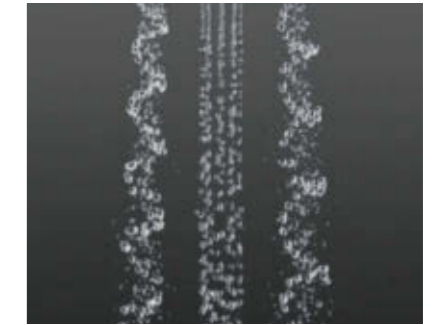

TRIOMASSAGE SPRAY

The combination of the renowned Bokoma spray and two Massage sprays gives you a head and shoulder massage in one combined spray.