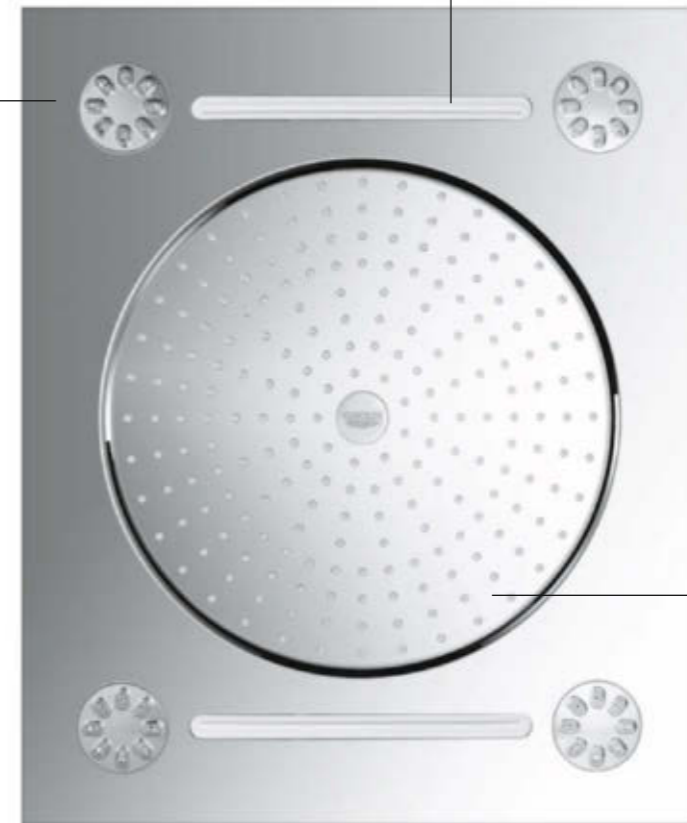

27 939 001 Rainshower F-Series 15" Multi spray ceiling shower

Create your own personal tailor-made spa experience with GROHE F-digital Deluxe. This cosmopolitan, multi-sensory shower will stimulate all your senses and transform your bathroom into an indulgent space for physical, emotional and spiritual well-being. The

intuitive GROHE F-digital Deluxe App lets you design your own personal combination of lighting, sound and steam – by touch screen or wireless Bluetooth® connection – for a unique spa sanctuary in your own home.

Bokoma sprays
– four dynamic, pulsating spray nozzles deliver the sensation of a stimulating massage.

Waterfall XL sprays
– two extra wide water outlets that recreate the exhilarating impression of a waterfall.