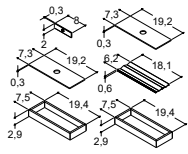

ACCESSORIES - FOR RETROFITTING

ACCESSORIES FOR VANITY UNITS AND CABINETS WITH DRAWERS 40-80 CM

Push-open
Order 1 piece per drawer

2 wooden trays with lid, 1 metal organiser for wooden trays and 1 magnet