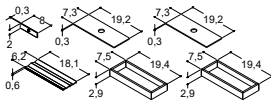

Predrilled for knob style handle, centre

Predrilled for bow style handle 320 mm, centre

Article no.	Price £	Article no.	Price £	Article no.	Price £	Article no.	Price £
UL60	241.-	UL80	241.-	UL100	241.-	UL120	241.-
Light source: LED 5,1W, 3150K, 445lm		Light source: LED 6,3W, 3150K, 781lm		Light source: LED 6,3W, 3150K, 781lm		Light source: LED 7,3W, 3150K, 912lm	
LS2SK60	225.-	LS2SK80	247.-	LS2SK100	273.-	LS2SK120	298.-
Light source: LED 2x1,9W, 3150K, 2x175lm		Light source: LED 2x2,5W, 3150K, 2x252lm		Light source: LED 2x3,2W, 3150K, 2x326lm		Light source: LED 2x4,1W, 3150K, 2x416lm	
EL-GB	174.-	EL-GB	174.-	EL-GB	174.-	EL-GB	174.-
PO2SK	157.-	PO2SK	157.-	PO2SK	157.-	PO2SK	157.-
SI1	167.-	SI1	167.-	SI1	167.-	SI1	167.-
KGC	16.-	KGC	16.-	KGC	16.-	KGC	16.-
BG320C	16.-	BG320C	16.-	BG320C	16.-	BG320C	16.-

Please find handles on page 109, and support legs on page 118
Pre drilled for handles see dansani.co.uk/pre drilled