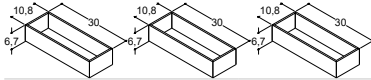

Predrilled for knob style handle, centre

Predrilled for bow style handle, centre 160 mm

Please find handles on page 109, and support legs on page 118
Predrilled for handles see dansani.co.uk/predrilled

Article no.	Price £	Article no.	Price £
PO30-40	0.-	PO30-40	0.-
LI30-40	241.-	LI30-40	241.-
<i>Light source: LED 6,3W, 3150K, 781lm</i>		<i>Light source: LED 6,3W, 3150K, 781lm</i>	
HI40	159.-	HI40	159.-
HB40	215.-	HB40	215.-
KGC	16.-	KGC	16.-
BG160C	16.-	BG160C	16.-