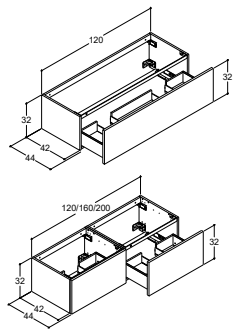

URBAN VANITY UNITS FOR DOUBLE SOLUTIONS - DEPTH 44 CM

PLEASE SEE INFILL PANELS ON PAGE 99

VANITY UNITS IN 1-DRAWER HEIGHT (CUT-OUT)

Colour
White matt
Black oak
Natural oak
Brown oak
Bespoke colour

Start-up fee per bespoke colour. One-off surcharge per bespoke colour regardless number of products*

120 CM		120 CM (2 X 60 CM)		160 CM (2 X 80 CM)		200 CM (2 X 100 CM)	
Article no.	Price £	Article no.	Price £	Article no.	Price £	Article no.	Price £
V43-1110	895.-	2 x V39-1110	ea. 582.-	2 x V40-1110	ea. 703.-	2 x V41-1110	ea. 780.-
V43-1150	895.-	2 x V39-1150	ea. 582.-	2 x V40-1150	ea. 703.-	2 x V41-1150	ea. 780.-
V43-1149	895.-	2 x V39-1149	ea. 582.-	2 x V40-1149	ea. 703.-	2 x V41-1149	ea. 780.-
V43-1152	895.-	2 x V39-1152	ea. 582.-	2 x V40-1152	ea. 703.-	2 x V41-1152	ea. 780.-
V43-1199	1,178.-	2 x V39-1199	ea. 785.-	2 x V40-1199	ea. 931.-	2 x V41-1199	ea. 1,035.-
BI1	180.-	BI1	180.-	BI1	180.-	BI1	180.-

ACCESSORIES - FITTED/PACKED IN VANITY UNITS WITH DRAWERS

LED downlight to floor incl. motion sensor (IP44)	UL120	241.-
LED light in drawer/drawers (IP44)	LS1SK120	199.-
Socket in drawer/drawers (IP44, 1x230V)	EL-GB	174.-
Push-open	PO1SK	80.-
2 wooden trays with lid, 1 metal organiser for wooden trays and 1 magnet	SI1	167.-
Predrilled for knob style handle, centre	KGC	16.-
Predrilled for bow style handle 320 mm, centre	BG320C	16.-

2 x UL60	ea. 241.-	2 x UL80	ea. 241.-	2 x UL100	ea. 241.-
Light source: LED 2x5.1W, 3150K, 912lm		Light source: LED 2x6.3W, 3150K, 2x781lm		Light source: LED 2x6.3W, 3150K, 2x781lm	
2 x LS1SK60	ea. 163.-	2 x LS1SK80	ea. 174.-	2 x LS1SK100	ea. 187.-
Light source: LED 2x1.9W, 3150K, 2x175lm		Light source: LED 2x2.5W, 3150K, 2x252lm		Light source: LED 2x3.2W, 3150K, 2x326lm	
2 x EL-GB	ea. 174.-	2 x EL-GB	ea. 174.-	2 x EL-GB	ea. 174.-
2 x PO1SK	ea. 80.-	2 x PO1SK	ea. 80.-	2 x PO1SK	ea. 80.-
2 x SI1	ea. 167.-	2 x SI1	ea. 167.-	2 x SI1	ea. 167.-
2 x KGC	ea. 16.-	2 x KGC	ea. 16.-	2 x KGC	ea. 16.-
2 x BG320C	ea. 16.-	2 x BG320C	ea. 16.-	2 x BG320C	ea. 16.-