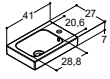

BASIN FOR CLASSIC VANITY UNITS - DEPTH 26 CM

MICRO MENUET