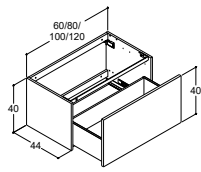

CLASSIC CABINETS FOR WORKTOPS

PLEASE SEE INFILL PANELS ON PAGE 81

CABINETS WITH 1 DRAWER (NO CUT-OUT)

Colour sides	Colour front
White matt	White matt
Natural oak	White matt
Brown oak	White matt
Natural oak	Natural oak
Brown oak	Brown oak
White matt	Bespoke colour
Natural oak	Bespoke colour
Brown oak	Bespoke colour
Bespoke colour	Bespoke colour

Start-up fee per bespoke colour. One-off surcharge per bespoke colour regardless number of products*