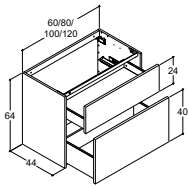

CLASSIC CABINETS FOR WORKTOPS

PLEASE SEE INFILL PANELS ON PAGE 81

CABINETS WITH 2 DRAWERS (NO CUT-OUT)

Colour sides	Colour front
White matt	White matt
Natural oak	White matt
Brown oak	White matt
Natural oak	Natural oak
Brown oak	Brown oak
White matt	Bespoke colour
Natural oak	Bespoke colour
Brown oak	Bespoke colour
Bespoke colour	Bespoke colour

Start-up fee per bespoke colour. One-off surcharge per bespoke colour regardless number of products*