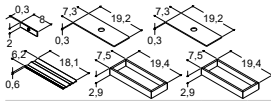

LED downlight to floor incl. motion sensor (IP44)

LED light in drawers (IP44)

Socket in bottom drawer (IP44, 1x230V)

Push-open

2 wooden trays with lid, 1 metal organiser for wooden trays and 1 magnet

Predrilled for knob style handle, centre