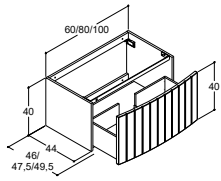

VINTAGE VANITY UNITS

VANITY UNITS WITH 1-DRAWER (CUT-OUT)