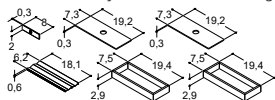

LED light in drawer (IP44)

Socket in drawer (IP44 approved, 1x230V)

Push-open

2 wooden trays with lid, 1 metal organiser for wooden trays and 1 magnet

Predrilled for knob style handle, centre

Predrilled for bow style handle, centre 320 mm