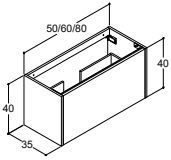

Predrilled for knob style handle, top

Predrilled for bow style handle, top 160 mm

VANITY UNITS WITH 1-DRAWER (CUT-OUT)

Colour sides	Colour front
White matt	White matt
Natural oak	White matt
Brown oak	White matt
Natural oak	Natural oak
Brown oak	Brown oak
White matt	Bespoke colour
Natural oak	Bespoke colour
Brown oak	Bespoke colour
Bespoke colour	Bespoke colour