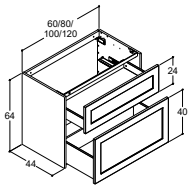

Colour sides	Colour front
White matt	Framed white matt
Natural oak	Framed white matt
Brown oak	Framed white matt
White matt	Framed bespoke colour
Natural oak	Framed bespoke colour
Brown oak	Framed bespoke colour
Bespoke colour	Framed bespoke colour

Start-up fee per bespoke colour. One-off surcharge per bespoke colour regardless number of products*