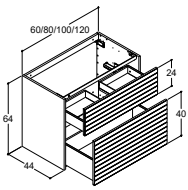

Colour sides	Colour front
Light oak	Light oak grooved
Oak noir	Oak noir grooved

ACCESSORIES - FITTED/PACKED IN VANITY UNITS WITH 2 DRAWERS

LED downlight to floor incl. motion sensor (IP44)

LED light in drawers (IP44)

Socket in bottom drawer (IP44, 1x230V)

Push-open

2 wooden trays with lid, 1 metal organiser for wooden trays and 1 magnet