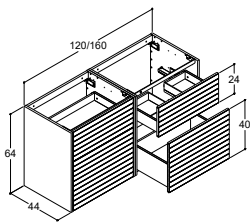

CLASSIC CABINETS FOR WORKTOPS AND OFFSET SOLUTIONS - DEPTH 44 CM

NB! PLEASE ORDER 2 ART. NO.
SEE WORKTOPS AND BASINS ON PAGE 78-79

VANITY UNIT (CUT-OUT) AND CABINET IN 2-DRAWER HEIGHT

Colour sides	Colour front
White matt	White matt
Natural oak	White matt
Brown oak	White matt
Natural oak	Natural oak
Brown oak	Brown oak
White matt	Bespoke colour
Natural oak	Bespoke colour
Brown oak	Bespoke colour
Bespoke colour	Bespoke colour

Start-up fee per bespoke colour.
One-off surcharge per bespoke colour regardless number of products*

Colour sides	Colour front
White matt	Framed white matt
Natural oak	Framed white matt
Brown oak	Framed white matt
White matt	Framed bespoke colour
Natural oak	Framed bespoke colour
Brown oak	Framed bespoke colour
Bespoke colour	Framed bespoke colour

Start-up fee per bespoke colour.
One-off surcharge per bespoke colour regardless number of products*

Light oak	Light oak grooved
Oak noir	Oak noir grooved

ACCESSORIES - FITTED/PACKED IN VANITY UNITS AND CABINETS WITH 2-DRAWERS

LED downlight to floor incl. motion sensor (IP44)

LED light in drawers (IP44)

Socket in bottom drawers (IP44, 1x230V)

Push-open

2 wooden trays with lid, 1 metal organiser for wooden trays and 1 magnet

Predrilled for knob style handle, centre

Predrilled for bow style handle, centre 320 mm

Please find handles on page 109, and support legs on page 118. Predrilled for handles see dansani.co.uk/predrilled