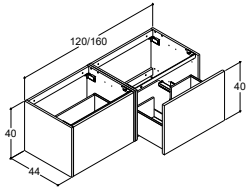

CLASSIC CABINETS FOR WORKTOPS AND OFFSET SOLUTIONS - DEPTH 44 CM

NB! PLEASE ORDER 2 ART. NO.
SEE WORKTOPS AND BASINS ON PAGE 78-79

VANITY UNIT (CUT-OUT) AND CABINET IN 1-DRAWER HEIGHT

Colour sides	Colour front
White matt	White matt
Natural oak	White matt
Brown oak	White matt
Natural oak	Natural oak
Brown oak	Brown oak
White matt	Bespoke colour
Natural oak	Bespoke colour
Brown oak	Bespoke colour
Bespoke colour	Bespoke colour

Start-up fee per bespoke colour.
One-off surcharge per bespoke colour regardless number of products*