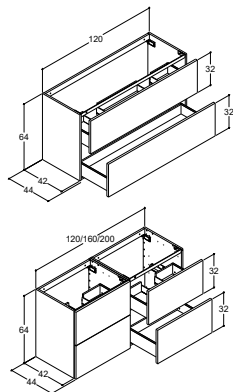

VANITY UNITS IN 2-DRAWER HEIGHT (CUT-OUT IN TOP DRAWER)

Colour
White matt
Black oak
Natural oak
Brown oak
Bespoke colour

Start-up fee per bespoke colour. One-off surcharge per bespoke colour regardless number of products*

Article no.	Price £	Article no.	Price £	Article no.	Price £	Article no.	Price £
V48-1110	1,378.-	2 x V44-1110	ea. 896.-	2 x V45-1110	ea. 1,081.-	2 x V46-1110	ea. 1,199.-
V48-1150	1,378.-	2 x V44-1150	ea. 896.-	2 x V45-1150	ea. 1,081.-	2 x V46-1150	ea. 1,199.-
V48-1149	1,378.-	2 x V44-1149	ea. 896.-	2 x V45-1149	ea. 1,081.-	2 x V46-1149	ea. 1,199.-
V48-1152	1,378.-	2 x V44-1152	ea. 896.-	2 x V45-1152	ea. 1,081.-	2 x V46-1152	ea. 1,199.-
V48-1199	1,647.-	2 x V44-1199	ea. 1,184.-	2 x V45-1199	ea. 1,388.-	2 x V46-1199	ea. 1,525.-
BI1	180.-	BI1	180.-	BI1	180.-	BI1	180.-

ACCESSORIES - FITTED/PACKED IN VANITY UNITS WITH DRAWERS

LED downlight to floor incl. motion sensor (IP44)	UL120	241.-
LED light in drawers (IP44)	LS2SK120	298.-
Socket in bottom drawer/drawers (IP44, 1x230V)	EL-GB	174.-
Push-open 2/4 drawers	PO2SK	157.-
2 wooden trays with lid, 1 metal organiser for wooden trays and 1 magnet	SI1	167.-
Predrilled for knob style handle, centre	KGC	16.-
Predrilled for bow style handle 320 mm, centre	BG320C	16.-

2 x UL60	ea. 241.-	2 x UL80	ea. 241.-	2 x UL100	ea. 241.-
Light source: LED 2x5.1W, 3150K, 912lm		Light source: LED 2x6.3W, 3150K, 2x781lm		Light source: LED 2x6.3W, 3150K, 2x781lm	
2 x LS2SK60	ea. 225.-	2 x LS2SK80	ea. 247.-	2 x LS2SK100	ea. 273.-
Light source: LED 4x1.9W, 3150K, 4x175lm		Light source: LED 4x2.5W, 3150K, 4x252lm		Light source: LED 4x3.2W, 3150K, 4x326lm	
2 x EL-GB	ea. 174.-	2 x EL-GB	ea. 174.-	2 x EL-GB	ea. 174.-
2 x PO2SK	ea. 157.-	2 x PO2SK	ea. 157.-	2 x PO2SK	ea. 157.-
2 x SI1	ea. 167.-	2 x SI1	ea. 167.-	2 x SI1	ea. 167.-
2 x KGC	ea. 16.-	2 x KGC	ea. 16.-	2 x KGC	ea. 16.-
2 x BG320C	ea. 16.-	2 x BG320C	ea. 16.-	2 x BG320C	ea. 16.-

Please find handles on page 109, and support legs on page 118
Predrilled for handles see dansani.co.uk/predrilled