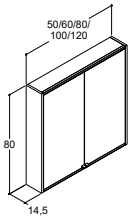

MIRROR CABINETS

PANORAMA WITH TOUCH CONTROL AND LED LIGHT IN TOP AND BOTTOM (IP44)