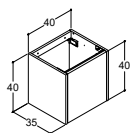

Colour sides

Colour front

White matt	White matt
Natural oak	White matt
Brown oak	White matt
Natural oak	Natural oak
Brown oak	Brown oak
White matt	Bespoke colour
Natural oak	Bespoke colour
Brown oak	Bespoke colour
Bespoke colour	Bespoke colour

Start-up fee per bespoke colour.
One-off surcharge per bespoke colour regardless number of products*

ACCESSORIES - FITTED/PACKED IN VANITY UNITS WITH DOOR/S

LED downlight to floor incl. motion sensor (IP44)

Predrilled for knob style handle, top

Predrilled for bow style handle, top 160 mm

Please find handles on page 109. Predrilled for handles see dansani.co.uk/predrilled

40 CM	
Article no.	Price £
534404003	243.-
<i>Tolerance -5/+4,1 mm</i>	

40 CM			
LEFT HAND HINGED		RIGHT HAND HINGED	
Article no.	Price £	Article no.	Price £
V07-1210	309.-	V07-1110	309.-
V07-1214	309.-	V07-1114	309.-
V07-1215	309.-	V07-1115	309.-
V07-1249	309.-	V07-1149	309.-
V07-1252	309.-	V07-1152	309.-
V07-1291	401.-	V07-1191	401.-
V07-1292	401.-	V07-1192	401.-
V07-1293	401.-	V07-1193	401.-
V07-1299	485.-	V07-1199	485.-
BI1	180.-	BI1	180.-

Article no.	Price £	Article no.	Price £
UL40	241.-	UL40	241.-
<i>Light source: LED 4,2W, 3150K, 332lm</i>		<i>Light source: LED 4,2W, 3150K, 332lm</i>	
KGT	16.-	KGT	16.-
BG160T	16.-	BG160T	16.-