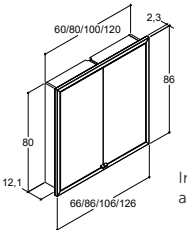

IN-BUILT MIRROR CABINETS WITH TOUCH CONTROL AND LED LIGHT ON ALL SIDES (IP44)

NB! PLEASE ORDER 2 ART. NO.

Optional lighting profile

Incl. magnifying mirror, 1x230V socket with touch control and USB port on right hand side

Article no.	Price £	Article no.	Price £	Article no.	Price £
-	-	S746-246	757.-	S748-246	881.-
		+ 190304340	355.-	+ 190304341	420.-

Light source: LED 18W, 2100-6500K, 1737lm

Light source: LED 21,5W, 2100-6500K, 2126lm

ACCESSORIES - FITTED/PACKED IN MIRROR CABINETS

Wireless lighting control

Socket and touch panel fitted on left (230V)

Accessory pack