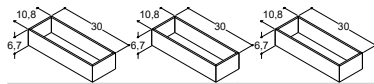

Predrilled for knob style handle, centre

Please find handles on page 109, and support legs on page 118
Predrilled for handles see dansani.co.uk/predrilled