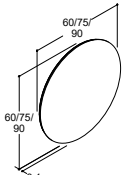

MIRRORS

CORONA WITH LED LIGHTING AND MAINS SWITCH CONTROL (IP44)

60 CM	
Article no.	Price £
94260	446.-
<i>Light source: LED 15W, 3150k, 1431lm</i>	
Article no.	Price £
-	-

75-80 CM	
Article no.	Price £
94270	508.-
<i>Light source: LED 20W, 3150K, 2112lm</i>	
Article no.	Price £
VF1	77.-

90-100 CM	
Article no.	Price £
94290	570.-
<i>Light source: LED 24W, 3150K, 2565lm</i>	
Article no.	Price £
VF1	77.-

ACCESSORIES

Pre-fitted anti-mist pad (30W)