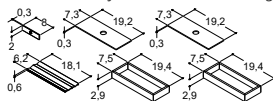

Predrilled for knob style handle, centre

Predrilled for bow style handle 320 mm, centre

Article no.	Price £	Article no.	Price £	Article no.	Price £
ULUS40	241.-	ULUS60	241.-	ULUS80	241.-
Light source: LED 4,2W, 3150K, 332lm		Light source: LED 5,1W, 3150K, 445lm		Light source: LED 6,3W, 3150K, 781lm	
LS2SK40	199.-	LS2SK60	225.-	LS2SK80	247.-
Light source: LED 2x1,1W, 3150K, 2x100lm		Light source: LED 2x1,9W, 3150K, 2x175lm		Light source: LED 2x2,5W, 3150K, 2x252lm	
EL-GB	174.-	EL-GB	174.-	EL-GB	174.-
PO2SK	157.-	PO2SK	157.-	PO2SK	157.-
SI1	167.-	SI1	167.-	SI1	167.-
KGC	16.-	KGC	16.-	KGC	16.-
BG320C	16.-	BG320C	16.-	BG320C	16.-

Please find handles on page 109, and support legs on page 118
Pre drilled for handles see dansani.co.uk/pre drilled