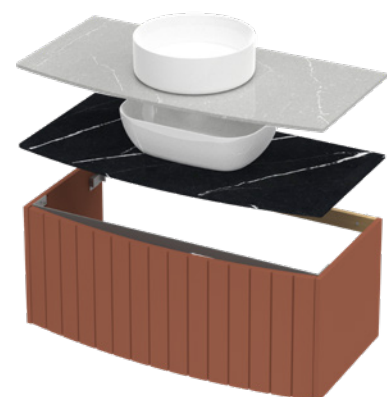

OVERVIEW OF BASINS

FOR CLASSIC AND URBAN - COUNTERTOP BASINS FOR WORKTOPS

	60 CM	80 CM	100 CM	120 CM	160 CM
CIRCLE					
STADIUM					
CUBE					

FOR VINTAGE - COUNTERTOP BASINS FOR WORKTOPS

	60 CM	80 CM	100 CM
CIRCLE			
STADIUM			

BASIN AND VANITY UNIT IN PERFECT COMBINATION

The basins can be easily and simply combined with the many vanity units in the YOU series. The list on the next page shows the size options for each basin so that you can choose the combination that is the perfect solution for your bathroom.

VINTAGE

Please note that the vanity units in the Vintage series must be combined with Circle or Stadium basins on a worktop with a curved front.

Vintage vanity units with a curved front
- countertop basin with curved worktop solutions only