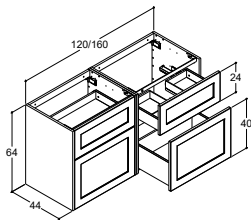

Colour sides	Colour front
White matt	Framed white matt
Natural oak	Framed white matt
Brown oak	Framed white matt
White matt	Framed bespoke colour
Natural oak	Framed bespoke colour
Brown oak	Framed bespoke colour
Bespoke colour	Framed bespoke colour

Start-up fee per bespoke colour.
One-off surcharge per bespoke colour regardless number of products*