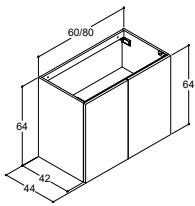

URBAN VANITY UNITS - DEPTH 44 CM

VANITY UNITS WITH 2 DOORS

Height	Colour
64 cm	White matt
	Black oak
	Natural oak
	Brown oak
	Bespoke colour
	Start-up fee per bespoke colour.
	One-off surcharge per bespoke colour regardless number of products*

60 CM		80 CM		100 CM		120 CM	
Article no.	Price £	Article no.	Price £	Article no.	Price £	Article no.	Price £
V37-1010	475.-	V38-1010	538.-	-	-	-	-
V37-1050	475.-	V38-1050	538.-	-	-	-	-
V37-1049	475.-	V38-1049	538.-	-	-	-	-
V37-1052	475.-	V38-1052	538.-	-	-	-	-
V37-1099	727.-	V38-1099	824.-	-	-	-	-
BI1	180.-	BI1	180.-	-	-	-	-

ACCESSORIES - FITTED/PACKED IN VANITY UNITS WITH DOORS

LED downlight to floor incl. motion sensor (IP44)

Article no.	Price £	Article no.	Price £	Article no.	Price £	Article no.	Price £
UL60	241.-	UL80	241.-	-	-	-	-
Light source: LED 5,1W, 3150K, 445lm		Light source: LED 6,3W, 3150K, 781lm		-	-	-	-
KGT	16.-	KGT	16.-	-	-	-	-
BG160T	16.-	BG160T	16.-	-	-	-	-

Predrilled for knob style handle, top

Predrilled for bow style handle 160 mm, top