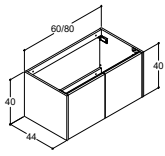

CLASSIC VANITY UNITS - DEPTH 44 CM

VANITY UNITS WITH 2 DOORS

Colour sides	Colour front
White matt	White matt
Natural oak	White matt
Brown oak	White matt
Natural oak	Natural oak
Brown oak	Brown oak
White matt	Bespoke colour
Natural oak	Bespoke colour
Brown oak	Bespoke colour
Bespoke colour	Bespoke colour

Start-up fee per bespoke colour.
One-off surcharge per bespoke colour regardless number of products*

60 CM		80 CM		100 CM		120 CM	
Article no.	Price £	Article no.	Price £	Article no.	Price £	Article no.	Price £
V15-1010	475.-	V16-1010	538.-	-	-	-	-
V15-1014	475.-	V16-1014	538.-	-	-	-	-
V15-1015	475.-	V16-1015	538.-	-	-	-	-
V15-1049	475.-	V16-1049	538.-	-	-	-	-
V15-1052	475.-	V16-1052	538.-	-	-	-	-
V15-1091	645.-	V16-1091	739.-	-	-	-	-
V15-1092	645.-	V16-1092	739.-	-	-	-	-
V15-1093	645.-	V16-1093	739.-	-	-	-	-
V15-1099	727.-	V16-1099	824.-	-	-	-	-
BI1	180.-	BI1	180.-	-	-	-	-

ACCESSORIES - FITTED/PACKED IN VANITY UNITS WITH DOORS

LED downlight to floor incl. motion sensor (IP44)

Predrilled for knob style handle, top

Predrilled for bow style handle, top 160 mm

Article no.	Price £	Article no.	Price £	Article no.	Price £	Article no.	Price £
UL60	241.-	UL80	241.-	-	-	-	-
Light source: LED 5,1W, 3150K, 445lm		Light source: LED 6,5W, 3150K, 781lm		-	-	-	-
KGT	16.-	KGT	16.-	-	-	-	-
BG160T	16.-	BG160T	16.-	-	-	-	-