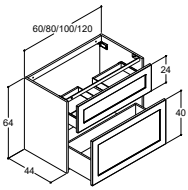

Colour sides	Colour front
White matt	Framed white matt
Natural oak	Framed white matt
Brown oak	Framed white matt
White matt	Framed bespoke colour
Natural oak	Framed bespoke colour
Brown oak	Framed bespoke colour
Bespoke colour	Framed bespoke colour

Start-up fee per bespoke colour. One-off surcharge per bespoke colour regardless number of products*