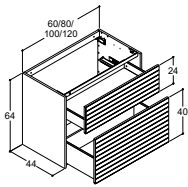

Colour sides	Colour front
Light oak	Light oak grooved
Oak noir	Oak noir grooved

ACCESSORIES - FITTED/PACKED IN CABINETS WITH 2 DRAWERS

LED downlight to floor incl. motion sensor (IP44)

LED light in drawers (IP44)

Socket in bottom drawer (IP44, 1x230V)

Push-open

2 wooden trays with lid, 1 metal organiser for wooden trays and 1 magnet