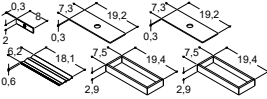

LED light in drawer (IP44)

Socket in drawer (IP44 approved, 1x230V)

Push-open

2 wooden trays with lid, 1 metal organiser for wooden trays and 1 magnet

Predrilled for knob style handle, centre

VANITY UNITS WITH 2-DRAWERS (CUT-OUT IN TOP DRAWER)