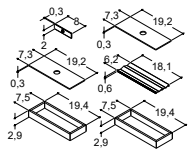

ACCESSORIES FOR VANITY UNITS AND CABINETS WITH DRAWERS

Push-open
Order 1 piece per drawer

2 wooden trays with lid, 1 metal organiser for wooden trays and 1 magnet

100 CM		120 CM		120 CM (2 X 60 CM)		160 CM (2 X 80 CM)		200 CM (2 X 100 CM)	
Article no.	Price £	Article no.	Price £	Article no.	Price £	Article no.	Price £	Article no.	Price £
PP-100	80.-	PP-120	80.-	2 x PP-60	ea. 80.-	2 x PP-80	ea. 80.-	2 x PP-100	ea. 80.-
PSI1	167.-	PSI1	167.-	2 x PSI1	ea. 167.-	2 x PSI1	ea. 167.-	2 x PSI1	ea. 167.-