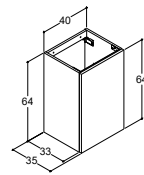

URBAN VANITY UNITS - DEPTH 35 CM

VANITY UNITS WITH 1 DOOR

Colour

- White matt
- Black oak
- Natural oak
- Brown oak
- Bespoke colour

Start-up fee per bespoke colour.
One-off surcharge per bespoke colour
regardless number of products*

40 CM

LEFT HAND HINGED		RIGHT HAND HINGED	
Article no.	Price £	Article no.	Price £
V27-1210	347.-	V27-1110	347.-
V27-1250	347.-	V27-1150	347.-
V27-1249	347.-	V27-1149	347.-
V27-1252	347.-	V27-1152	347.-
V27-1299	522.-	V27-1199	522.-
B11	180.-	B11	180.-

ACCESSORIES - FITTED/PAKED IN VANITY UNITS WITH DOOR

LED downlight to floor incl. motion sensor (IP44)

Article no.	Price £	Article no.	Price £
UL40	241.-	UL40	241.-
<i>Light source: LED 4,2W, 3150K, 332lm</i>		<i>Light source: LED 4,2W, 3150K, 332lm</i>	
KGT	16.-	KGT	16.-
BG160T	16.-	BG160T	16.-

Predrilled for knob style handle, top

Predrilled for bow style handle 160 mm, top

Please find handles on page 109, and support legs on page 118
Predrilled for handles see dansani.co.uk/predrilled