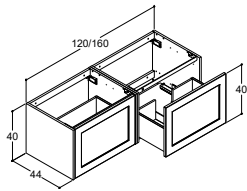

CLASSIC CABINETS FOR WORKTOPS AND OFFSET SOLUTIONS - DEPTH 44 CM

NB! PLEASE ORDER 2 ART. NO.
SEE WORKTOPS AND BASINS ON PAGE 78-79

VANITY UNIT (CUT-OUT) AND CABINET IN 1-DRAWER HEIGHT

Colour sides	Colour front
White matt	White matt
Natural oak	White matt
Brown oak	White matt
Natural oak	Natural oak
Brown oak	Brown oak
White matt	Bespoke colour
Natural oak	Bespoke colour
Brown oak	Bespoke colour
Bespoke colour	Bespoke colour

Start-up fee per bespoke colour.
One-off surcharge per bespoke colour regardless number of products*

Colour sides	Colour front
White matt	Framed white matt
Natural oak	Framed white matt
Brown oak	Framed white matt
White matt	Framed bespoke colour
Natural oak	Framed bespoke colour
Brown oak	Framed bespoke colour
Bespoke colour	Framed bespoke colour

Start-up fee per bespoke colour.
One-off surcharge per bespoke colour regardless number of products*

ACCESSORIES - FITTED/PACKED IN VANITY UNITS AND CABINETS WITH 1-DRAWER

LED downlight to floor incl. motion sensor (IP44)

LED light in drawers (IP44)

Socket in bottom drawers (IP44, 1x230V)

Push-open

2 wooden trays with lid, 1 metal organiser for wooden trays and 1 magnet

Predrilled for knob style handle, centre

Predrilled for bow style handle, centre 320 mm

Please find handles on page 109, and support legs on page 118. Predrilled for handles see dansani.co.uk/predrilled