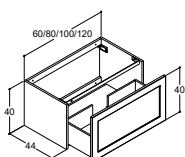

CLASSIC VANITY UNITS - DEPTH 44 CM

VANITY UNITS WITH 2 DOORS

Colour sides	Colour front
White matt	White matt
Natural oak	White matt
Brown oak	White matt
Natural oak	Natural oak
Brown oak	Brown oak
White matt	Bespoke colour
Natural oak	Bespoke colour
Brown oak	Bespoke colour
Bespoke colour	Bespoke colour

Start-up fee per bespoke colour.
One-off surcharge per bespoke colour regardless number of products*

60 CM		80 CM		100 CM		120 CM	
Article no.	Price £	Article no.	Price £	Article no.	Price £	Article no.	Price £
V15-1010	475.-	V16-1010	538.-	-	-	-	-
V15-1014	475.-	V16-1014	538.-	-	-	-	-
V15-1015	475.-	V16-1015	538.-	-	-	-	-
V15-1049	475.-	V16-1049	538.-	-	-	-	-
V15-1052	475.-	V16-1052	538.-	-	-	-	-
V15-1091	645.-	V16-1091	739.-	-	-	-	-
V15-1092	645.-	V16-1092	739.-	-	-	-	-
V15-1093	645.-	V16-1093	739.-	-	-	-	-
V15-1099	727.-	V16-1099	824.-	-	-	-	-
BI1	180.-	BI1	180.-	-	-	-	-

ACCESSORIES - FITTED/PACKED IN VANITY UNITS WITH DOORS

LED downlight to floor incl. motion sensor (IP44)

Predrilled for knob style handle, top

Predrilled for bow style handle, top 160 mm

Article no.	Price £	Article no.	Price £	Article no.	Price £	Article no.	Price £
UL60	241.-	UL80	241.-	-	-	-	-
Light source: LED 5,1W, 3150K, 445lm		Light source: LED 6,5W, 3150K, 781lm		-	-	-	-
KGT	16.-	KGT	16.-	-	-	-	-
BG160T	16.-	BG160T	16.-	-	-	-	-

VANITY UNITS WITH 1-DRAWER (CUT-OUT)

Colour sides	Colour front
White matt	White matt
Natural oak	White matt
Brown oak	White matt
Natural oak	Natural oak
Brown oak	Brown oak
White matt	Bespoke colour
Natural oak	Bespoke colour
Brown oak	Bespoke colour
Bespoke colour	Bespoke colour

Start-up fee per bespoke colour. One-off surcharge per bespoke colour regardless number of products*