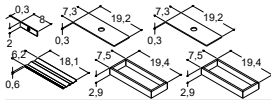

Predrilled for knob style handle, centre

Predrilled for bow style handle 320 mm, centre

Article no.	Price £	Article no.	Price £	Article no.	Price £	Article no.	Price £
UL60	241.-	UL80	241.-	UL100	241.-	UL120	241.-
Light source: LED 5,1W, 3150K, 445lm		Light source: LED 6,3W, 3150K, 781lm		Light source: LED 6,3W, 3150K, 781lm		Light source: LED 7,3W, 3150K, 912lm	
LS1SK60	163.-	LS1SK80	174.-	LS1SK100	187.-	LS1SK120	199.-
Light source: LED 1,9W, 3150K, 175lm		Light source: LED 2,5W, 3150K, 252lm		Light source: LED 3,2W, 3150K, 326lm		Light source: LED 4,1W, 3150K, 416lm	
EL-GB	174.-	EL-GB	174.-	EL-GB	174.-	EL-GB	174.-
PO1SK	80.-	PO1SK	80.-	PO1SK	80.-	PO1SK	80.-
SI1	167.-	SI1	167.-	SI1	167.-	SI1	167.-
KGC	16.-	KGC	16.-	KGC	16.-	KGC	16.-
BG320C	16.-	BG320C	16.-	BG320C	16.-	BG320C	16.-