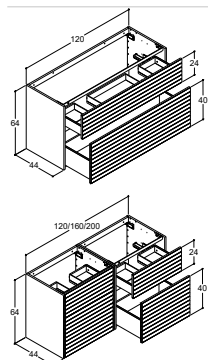

Colour sides	Colour front
Light oak	Light oak grooved
Oak noir	Oak noir grooved

120 CM		120 CM (2 X 60 CM)		160 CM (2 X 80 CM)		200 CM (2 X 100 CM)	
Article no.	Price £	Article no.	Price £	Article no.	Price £	Article no.	Price £
V26-1110	1,378.-	2 x V22-1110	ea. 896.-	2 x V23-1110	ea. 1,081.-	2 x V24-1110	ea. 1,199.-
V26-1114	1,378.-	2 x V22-1114	ea. 896.-	2 x V23-1114	ea. 1,081.-	2 x V24-1114	ea. 1,199.-
V26-1115	1,378.-	2 x V22-1115	ea. 896.-	2 x V23-1115	ea. 1,081.-	2 x V24-1115	ea. 1,199.-
V26-1149	1,378.-	2 x V22-1149	ea. 896.-	2 x V23-1149	ea. 1,081.-	2 x V24-1149	ea. 1,199.-
V26-1152	1,378.-	2 x V22-1152	ea. 896.-	2 x V23-1152	ea. 1,081.-	2 x V24-1152	ea. 1,199.-
V26-1191	1,591.-	2 x V22-1191	ea. 1,048.-	2 x V23-1191	ea. 1,252.-	2 x V24-1191	ea. 1,391.-
V26-1192	1,591.-	2 x V22-1192	ea. 1,048.-	2 x V23-1192	ea. 1,252.-	2 x V24-1192	ea. 1,391.-
V26-1193	1,591.-	2 x V22-1193	ea. 1,048.-	2 x V23-1193	ea. 1,252.-	2 x V24-1193	ea. 1,391.-
V26-1199	1,725.-	2 x V22-1199	ea. 1,184.-	2 x V23-1199	ea. 1,388.-	2 x V24-1199	ea. 1,525.-
BI1	180.-	BI1	180.-	BI1	180.-	BI1	180.-
V26-3110	1,512.-	2 x V22-3110	ea. 981.-	2 x V23-3110	ea. 1,183.-	2 x V24-3110	ea. 1,318.-
V26-3114	1,512.-	2 x V22-3114	ea. 981.-	2 x V23-3114	ea. 1,183.-	2 x V24-3114	ea. 1,318.-
V26-3115	1,512.-	2 x V22-3115	ea. 981.-	2 x V23-3115	ea. 1,183.-	2 x V24-3115	ea. 1,318.-
V26-3191	1,725.-	2 x V22-3191	ea. 1,133.-	2 x V23-3191	ea. 1,353.-	2 x V24-3191	ea. 1,509.-
V26-3192	1,725.-	2 x V22-3192	ea. 1,133.-	2 x V23-3192	ea. 1,353.-	2 x V24-3192	ea. 1,509.-
V26-3193	1,725.-	2 x V22-3193	ea. 1,133.-	2 x V23-3193	ea. 1,353.-	2 x V24-3193	ea. 1,509.-
V26-3199	1,860.-	2 x V22-3199	ea. 1,266.-	2 x V23-3199	ea. 1,489.-	2 x V24-3199	ea. 1,643.-
BI1	180.-	BI1	180.-	BI1	180.-	BI1	180.-
V26-6178	1,860.-	2 x V22-6178	ea. 1,266.-	2 x V23-6178	ea. 1,489.-	2 x V24-6178	ea. 1,643.-
V26-6144	1,860.-	2 x V22-6144	ea. 1,266.-	2 x V23-6144	ea. 1,489.-	2 x V24-6144	ea. 1,643.-

ACCESSORIES - FITTED/PACKED IN VANITY UNITS WITH DRAWERS

LED downlight to floor incl. motion sensor (IP44)	UL120	241.-
LED light in drawers (IP44)	LS2SK120	298.-
Socket in bottom drawer/drawers (IP44, 1x230V)	EL-GB	174.-
Push-open	PO2SK	157.-
2 wooden trays with lid, 1 metal organiser for wooden trays and 1 magnet	SI1	167.-
Pre-drilled for knob style handle, centre	KGC	16.-
Pre-drilled for bow style handle, centre 320 mm	BG320C	16.-