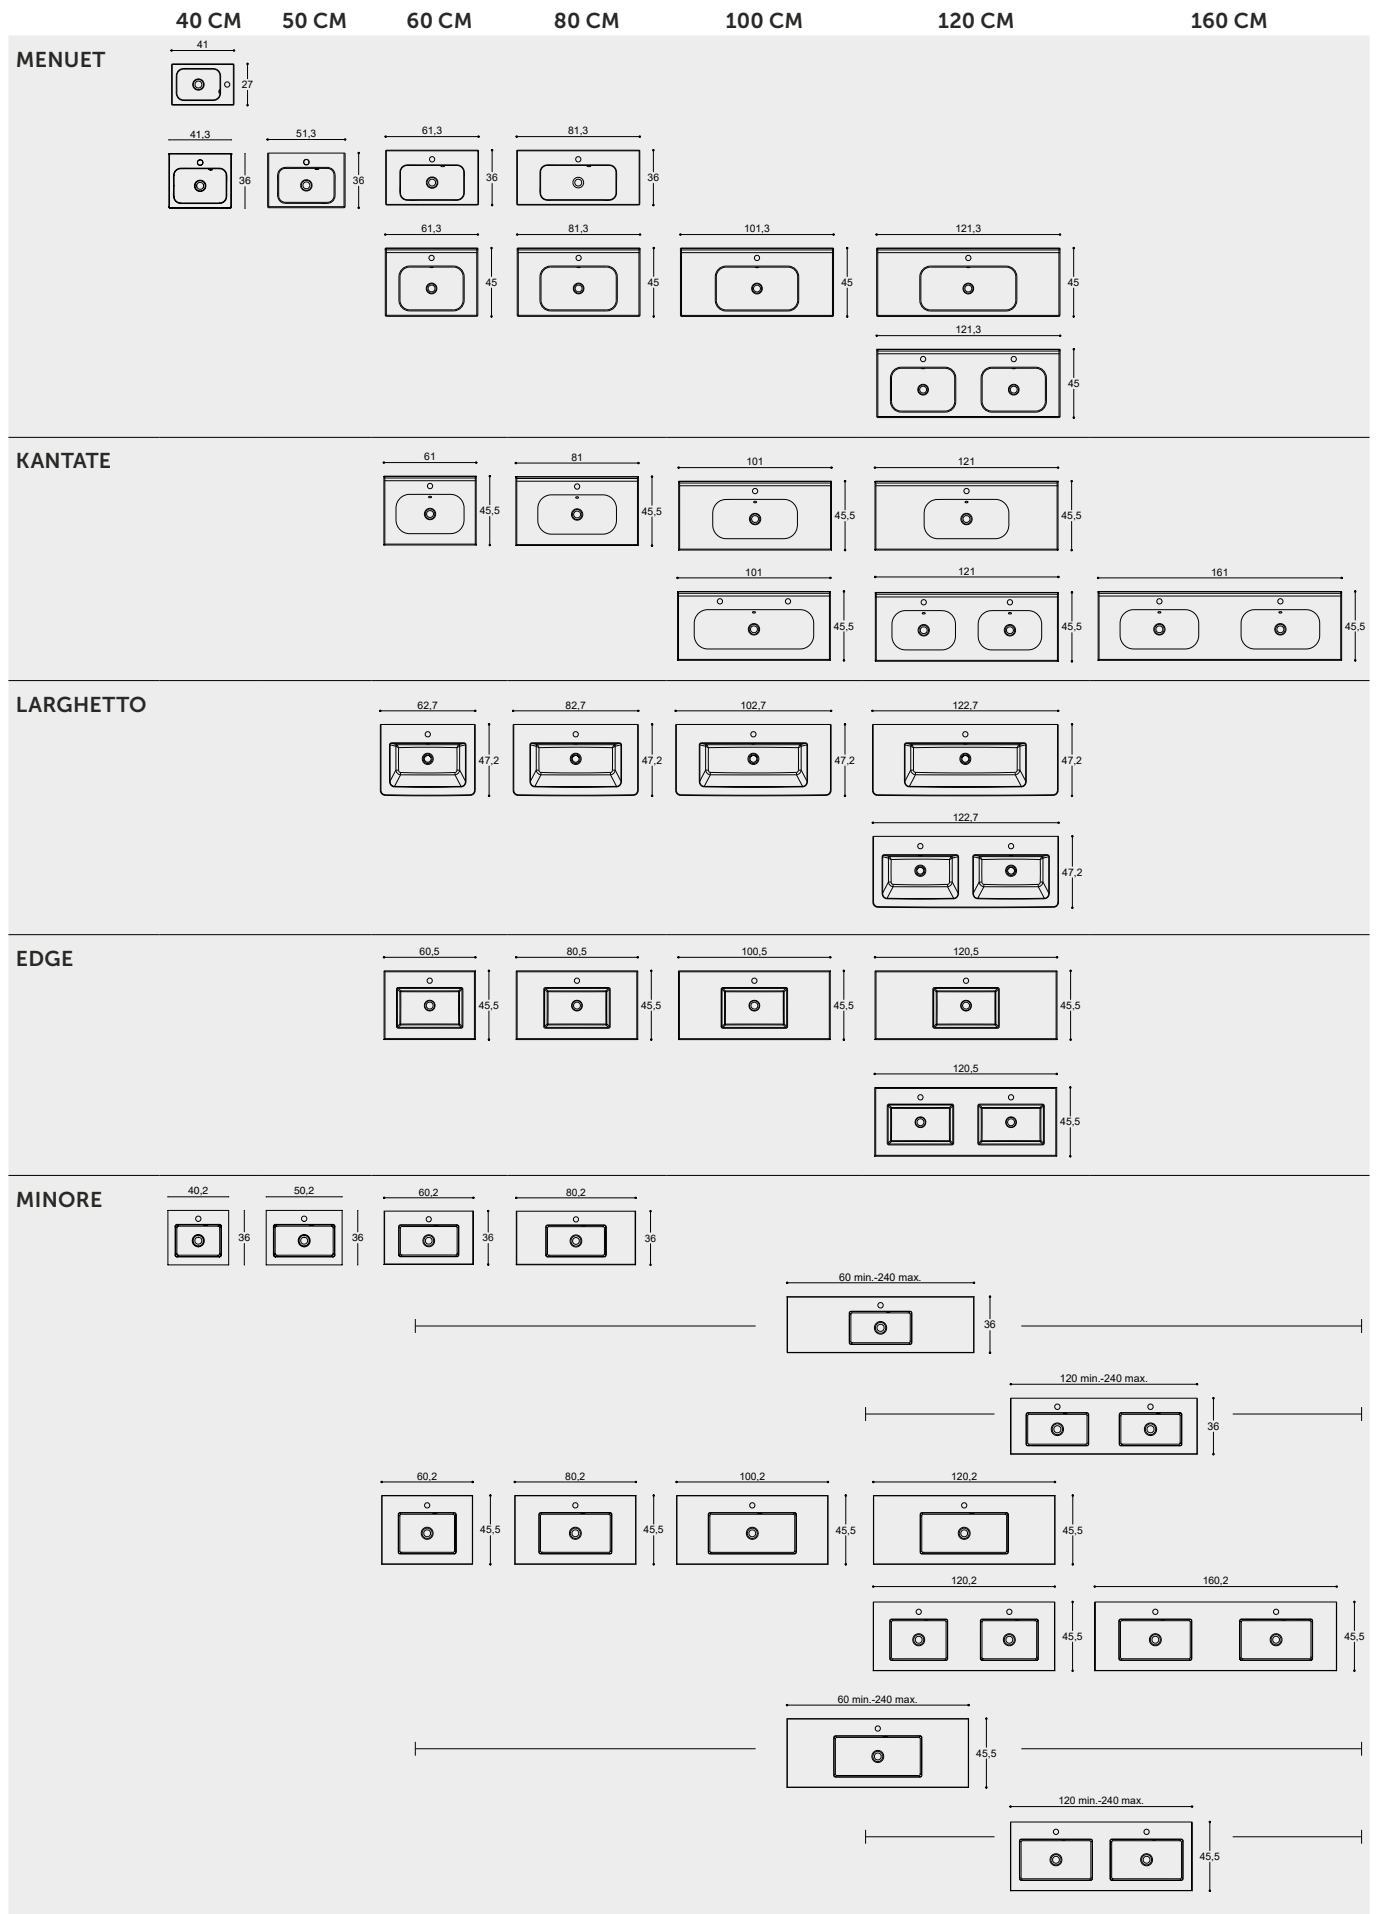

FOR CLASSIC AND URBAN - BASINS