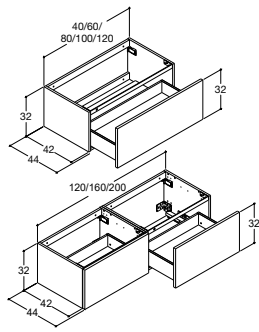

URBAN CABINETS FOR WORKTOPS

PLEASE SEE INFILL PANELS ON PAGE 99

CABINETS (NO CUT-OUT) IN 1-DRAWER HEIGHT

Colour	
	White matt
	Black oak
	Natural oak
	Brown oak
	Bespoke colour

Start-up fee per bespoke colour.
One-off surcharge per bespoke colour regardless number of products*

ACCESSORIES - FITTED/PACKED IN CABINETS WITH DRAWERS

LED downlight to floor (IP44)

LED light in drawer/drawers (IP44)

Socket in drawer/drawers (IP44, 1x230V)

Push-open

2 wooden trays with lid, 1 metal organiser for wooden trays and 1 magnet

Predrilled for knob style handle, centre

Predrilled for bow style handle 320 mm, centre

40 CM		60 CM		80 CM	
Article no.	Price £	Article no.	Price £	Article no.	Price £
V56-1110	458.-	V57-1110	525.-	V58-1110	600.-
V56-1150	458.-	V57-1150	525.-	V58-1150	600.-
V56-1149	458.-	V57-1149	525.-	V58-1149	600.-
V56-1152	458.-	V57-1152	525.-	V58-1152	600.-
V56-1199	633.-	V57-1199	728.-	V58-1199	828.-
B11	180.-	B11	180.-	B11	180.-

Article no.	Price £	Article no.	Price £	Article no.	Price £
ULUS40	241.-	ULUS60	241.-	ULUS80	241.-
Light source: LED 4,2W, 3150K, 332lm		Light source: LED 5,1W, 3150K, 445lm		Light source: LED 6,3W, 3150K, 781lm	
LS1SK40	150.-	LS1SK60	163.-	LS1SK80	174.-
Light source: LED 1,1W, 3150K, 100lm		Light source: LED 1,9W, 3150K, 175lm		Light source: LED 2,5W, 3150K, 252lm	
EL-GB	174.-	EL-GB	174.-	EL-GB	174.-
PO1SK	80.-	PO1SK	80.-	PO1SK	80.-
SI1	167.-	SI1	167.-	SI1	167.-
KGC	16.-	KGC	16.-	KGC	16.-
BG320C	16.-	BG320C	16.-	BG320C	16.-