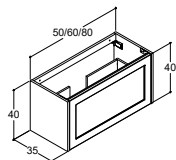

Colour sides	Colour front
White matt	Framed white matt
Natural oak	Framed white matt
Brown oak	Framed white matt
White matt	Framed bespoke colour
Natural oak	Framed bespoke colour
Brown oak	Framed bespoke colour
Bespoke colour	Framed bespoke colour

Start-up fee per bespoke colour. One-off surcharge per bespoke colour regardless number of products*

ACCESSORIES - FITTED/PACKED IN VANITY UNITS WITH 1 DRAWER

LED downlight to floor incl. motion sensor (IP44)

LED light in drawer (IP44)

Socket in drawer (IP44 approved, 1x230V)

Push-open

Predrilled for knob style handle, centre

Predrilled for bow style handle, centre 320 mm

Please find handles on page 109. Predrilled for handles see dansani.co.uk/predrilled

50 CM		60 CM		80 CM	
Article no.	Price £	Article no.	Price £	Article no.	Price £
V12-1110	512.-	V13-1110	570.-	V14-1110	687.-
V12-1114	512.-	V13-1114	570.-	V14-1114	687.-
V12-1115	512.-	V13-1115	570.-	V14-1115	687.-
V12-1149	512.-	V13-1149	570.-	V14-1149	687.-
V12-1152	512.-	V13-1152	570.-	V14-1152	687.-
V12-1191	617.-	V13-1191	688.-	V14-1191	831.-
V12-1192	617.-	V13-1192	688.-	V14-1192	831.-
V12-1193	617.-	V13-1193	688.-	V14-1193	831.-
V12-1199	700.-	V13-1199	771.-	V14-1199	915.-
BI1	180.-	BI1	180.-	BI1	180.-
V12-3110	563.-	V13-3110	625.-	V14-3110	755.-
V12-3114	563.-	V13-3114	625.-	V14-3114	755.-
V12-3115	563.-	V13-3115	625.-	V14-3115	755.-
V12-3191	667.-	V13-3191	746.-	V14-3191	899.-
V12-3192	667.-	V13-3192	746.-	V14-3192	899.-
V12-3193	667.-	V13-3193	746.-	V14-3193	899.-
V12-3199	753.-	V13-3199	828.-	V14-3199	983.-
BI1	180.-	BI1	180.-	BI1	180.-
UL50	241.-	UL60	241.-	UL80	241.-
Light source: LED 4,2W, 3150K, 332lm		Light source: LED 6,2W, 3150K, 557lm		Light source: LED 6,3W, 3150K, 781lm	
LS1SK50	156.-	LS1SK60	163.-	LS1SK80	174.-
Light source: LED 1,5W, 3150K, 133lm		Light source: LED 1,9W, 3150K, 175lm		Light source: LED 2,5W, 3150K, 252lm	
EL-GB	174.-	EL-GB	174.-	EL-GB	174.-
PO1SK	80.-	PO1SK	80.-	PO1SK	80.-
KGC	16.-	KGC	16.-	KGC	16.-
BG320C	16.-	BG320C	16.-	BG320C	16.-

* Start-up fee per decor – Net price 180.- All prices are £ RSP incl. VAT, excl. handles, mixer taps and other accessories. Subject to price changes.