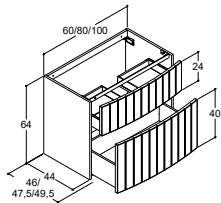

LED light in drawer (IP44)

Socket in drawer (IP44 approved, 1x230V)

Push-open

2 wooden trays with lid, 1 metal organiser for wooden trays and 1 magnet

Predrilled for knob style handle, centre

VANITY UNITS WITH 2-DRAWERS (CUT-OUT IN TOP DRAWER)