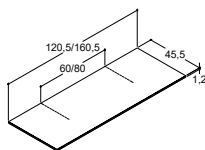

COUNTERTOP BASINS FOR WORKTOPS AND URBAN VANITY UNITS - DEPTH 44 CM - DOUBLE SOLUTIONS

NB! PLEASE ORDER 2 ART. NO.

		36 CM		46 CM		50 CM	
	Colour/Material	Article no.	Price £	Article no.	Price £	Article no.	Price £
CIRCLE 	White gloss	101205003	293.-	-	-	-	-
	Without tap hole Sanitary porcelain Without overflow. NB! See product information page 122.						
STADIUM 	White gloss	-	-	101105003	293.-	-	-
	Without tap hole Sanitary porcelain Without overflow. NB! See product information page 122.						
CUBE 	White gloss	-	-	-	-	101305003	293.-
	With tap hole Sanitary porcelain With overflow. NB! See product information page 122.						

WORKTOPS FOR COUNTERTOP BASINS - DOUBLE SOLUTIONS

N.B. REMEMBER TO CLEARLY MARK CUT-OUTS REQUIRED ON ORDER FORM

SILESTONE® WORKTOPS

Colour	Article no.	Price £
Blanco Zeus**	B14-11	689.-
Eternal Statuario	B14-12	689.-
Desert Silver	B14-13	689.-
Calypso**	B14-14	689.-
Charcoal Soapstone**	B14-15	689.-
Eternal Marquina	B14-16	689.-

**Non-stock items - delivery time 8 weeks

120 CM		160 CM	
Article no.	Price £	Article no.	Price £
B14-11	689.-	B15-11	840.-
B14-12	689.-	B15-12	840.-
B14-13	689.-	B15-13	840.-
B14-14	689.-	B15-14	840.-
B14-15	689.-	B15-15	840.-
B14-16	689.-	B15-16	840.-

CUT-OUT FOR COUNTERTOP BASINS

	Article no.	Price £
Circle and Stadium, double	UDSK-D	0.-
Circle, Stadium and Cube, double + tap holes	UDSK-DH	0.-

Article no.	Price £
UDSK-D	0.-
UDSK-DH	0.-