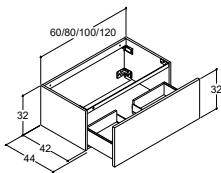

Predrilled for knob style handle, top

Predrilled for bow style handle 160 mm, top

VANITY UNITS WITH 1-DRAWER (CUT-OUT)

Height	Colour
32 cm	White matt
	Black oak
	Natural oak
	Brown oak
	Bespoke colour
	Start-up fee per bespoke colour.
	One-off surcharge per bespoke colour regardless number of products*