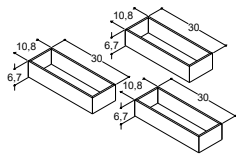

ACCESSORIES FOR TALL CABINETS

WOODEN TRAYS FOR DOOR

Colour/Material	Description	Article no.	Price £
Oak	3 wooden trays for door and 3 small glass shelves	PHB40	215.-

PULL OUT TRAY FOR 30 CM URBAN TALL CABINETS

Colour/Material	Description	Article no.	Price £
Oak	Pull out tray	PHI30	76.-

LAUNDRY BASKET AND WOODEN TRAY FOR 40 CM TALL CABINETS

Colour/Material	Description	Article no.	Price £
Oak/Canvas	Wooden tray and laundry basket with runners	PHI40	159.-

NB: Tall cabinets in Classic and Vintage must be placed with enough room for the door to open beyond the cabinet width to allow access to any accessories