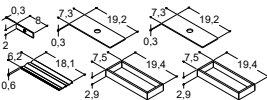

ACCESSORIES - FITTED/PACKED IN VANITY UNITS WITH 2 DRAWERS

LED downlight to floor incl. motion sensor (IP44)

LED light in drawers (IP44)

Socket in bottom drawer (IP44, 1x230V)

Push-open

2 wooden trays with lid, 1 metal organiser for wooden trays and 1 magnet