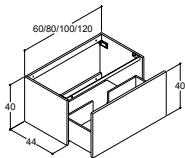

VANITY UNITS WITH 1-DRAWER (CUT-OUT)

Colour sides	Colour front
White matt	White matt
Natural oak	White matt
Brown oak	White matt
Natural oak	Natural oak
Brown oak	Brown oak
White matt	Bespoke colour
Natural oak	Bespoke colour
Brown oak	Bespoke colour
Bespoke colour	Bespoke colour

Start-up fee per bespoke colour. One-off surcharge per bespoke colour regardless number of products*

Article no.	Price £	Article no.	Price £	Article no.	Price £	Article no.	Price £
V17-1110	582.-	V18-1110	703.-	V19-1110	780.-	V20-1110	895.-
V17-1114	582.-	V18-1114	703.-	V19-1114	780.-	V20-1114	895.-
V17-1115	582.-	V18-1115	703.-	V19-1115	780.-	V20-1115	895.-
V17-1149	582.-	V18-1149	703.-	V19-1149	780.-	V20-1149	895.-
V17-1152	582.-	V18-1152	703.-	V19-1152	780.-	V20-1152	895.-
V17-1191	702.-	V18-1191	846.-	V19-1191	950.-	V20-1191	1,093.-
V17-1192	702.-	V18-1192	846.-	V19-1192	950.-	V20-1192	1,093.-
V17-1193	702.-	V18-1193	846.-	V19-1193	950.-	V20-1193	1,093.-
V17-1199	785.-	V18-1199	931.-	V19-1199	1,035.-	V20-1199	1,178.-
BI1	180.-	BI1	180.-	BI1	180.-	BI1	180.-
V17-3110	640.-	V18-3110	770.-	V19-3110	860.-	V20-3110	987.-
V17-3114	640.-	V18-3114	770.-	V19-3114	860.-	V20-3114	987.-
V17-3115	640.-	V18-3115	770.-	V19-3115	860.-	V20-3115	987.-
V17-3191	758.-	V18-3191	915.-	V19-3191	1,031.-	V20-3191	1,187.-
V17-3192	758.-	V18-3192	915.-	V19-3192	1,031.-	V20-3192	1,187.-
V17-3193	758.-	V18-3193	915.-	V19-3193	1,031.-	V20-3193	1,187.-
V17-3199	841.-	V18-3199	999.-	V19-3199	1,116.-	V20-3199	1,270.-
BI1	180.-	BI1	180.-	BI1	180.-	BI1	180.-