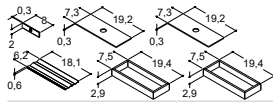

LED light in drawer (IP44)

Socket in drawer (IP44 approved, 1x230V)

Push-open

2 wooden trays with lid, 1 metal organiser for wooden trays and 1 magnet

Predrilled for knob style handle, centre

Predrilled for bow style handle, centre 320 mm