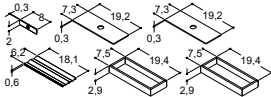

LED light in drawers (IP44)

Socket in bottom drawers (IP44, 1x230V)

Push-open

2 wooden trays with lid, 1 metal organiser for wooden trays and 1 magnet

Predrilled for knob style handle, centre

Predrilled for bow style handle, centre 320 mm