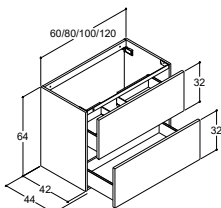

VANITY UNITS WITH 2-DRAWER (CUT-OUT IN TOP DRAWER)

Height	Colour
64 cm	White matt
	Black oak
	Natural oak
	Brown oak
	Bespoke colour
	Start-up fee per bespoke colour.
	One-off surcharge per bespoke colour regardless number of products*

Article no.	Price £	Article no.	Price £	Article no.	Price £	Article no.	Price £
V44-1110	896.-	V45-1110	1,081.-	V46-1110	1,199.-	V47-1110	1,378.-
V44-1150	896.-	V45-1150	1,081.-	V46-1150	1,199.-	V47-1150	1,378.-
V44-1149	896.-	V45-1149	1,081.-	V46-1149	1,199.-	V47-1149	1,378.-
V44-1152	896.-	V45-1152	1,081.-	V46-1152	1,199.-	V47-1152	1,378.-
V44-1199	1,184.-	V45-1199	1,388.-	V46-1199	1,525.-	V47-1199	1,647.-
BI1	180.-	BI1	180.-	BI1	180.-	BI1	180.-

ACCESSORIES - FITTED/PACKED IN VANITY UNITS WITH 2 DRAWERS

LED downlight to floor incl. motion sensor (IP44)

LED light in drawers (IP44)

Socket in bottom drawer (IP44, 1x230V)

Push-open

2 wooden trays with lid, 1 metal organiser for wooden trays and 1 magnet