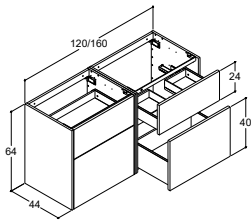

CLASSIC CABINETS FOR WORKTOPS AND OFFSET SOLUTIONS - DEPTH 44 CM

NB! PLEASE ORDER 2 ART. NO.
SEE WORKTOPS AND BASINS ON PAGE 78-79

VANITY UNIT (CUT-OUT) AND CABINET IN 2-DRAWER HEIGHT

Colour sides	Colour front
White matt	White matt
Natural oak	White matt
Brown oak	White matt
Natural oak	Natural oak
Brown oak	Brown oak
White matt	Bespoke colour
Natural oak	Bespoke colour
Brown oak	Bespoke colour
Bespoke colour	Bespoke colour

Start-up fee per bespoke colour.
One-off surcharge per bespoke colour regardless number of products*