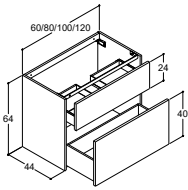

CLASSIC VANITY UNITS - DEPTH 44 CM

VANITY UNITS WITH 2-DRAWERS (CUT-OUT IN TOP DRAWER)

Colour sides	Colour front
White matt	White matt
Natural oak	White matt
Brown oak	White matt
Natural oak	Natural oak
Brown oak	Brown oak
White matt	Bespoke colour
Natural oak	Bespoke colour
Brown oak	Bespoke colour
Bespoke colour	Bespoke colour

Start-up fee per bespoke colour. One-off surcharge per bespoke colour regardless number of products*