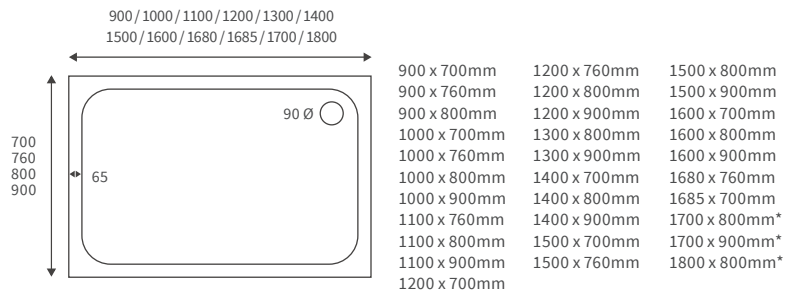

LOW PROFILE RECTANGULAR TRAYS