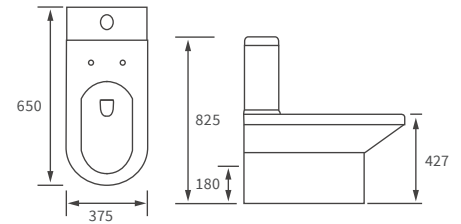

**CLOSE COUPLED PAN AND CISTERN
FULLY SHROUDED**

Coupling to soil stack:
Straight out, straight down

Distance from soil pipe spigot to wall: 180mm

Cistern inlet position: Right