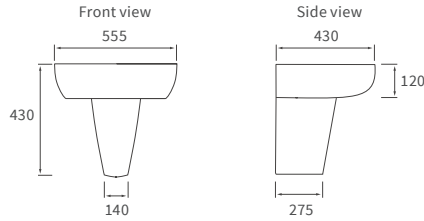

BASIN WITH SEMI PEDESTAL

555 x 430mm