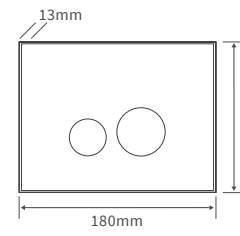

REFLECT FLUSHPLATE