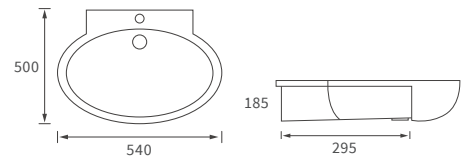

Mimosa

BASIN WITH FULL PEDESTAL

535 x 490mm

BASIN WITH SEMI PEDESTAL

535 x 490mm

SEMI RECESSED BASIN

540 x 500mm

CLOSE COUPLED PAN AND CISTERN