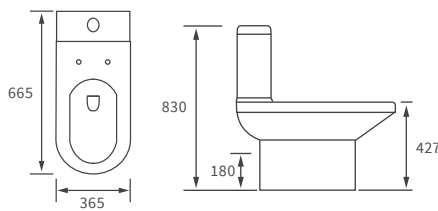

CLOSE COUPLED PAN AND CISTERN

Coupling to soil stack:
Straight out, straight down, Left or Right

Distance from soil pipe spigot to wall: 170mm

Cistern inlet position: Right