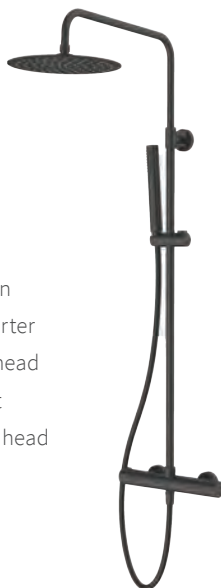

**CHROME
SQUARE BAR VALVE
WITH FIXED HEAD
AND RISER
THERMOSTATIC**
DICM0466

**BLACK
SHOWER COLUMN
WITH FIXED HEAD
AND RISER
THERMOSTATIC**
DICM0518

£833

Min. Pressure 2.0 bar

- Matt black finish
- Integrated ceramic diverter
- 250mm stainless steel head
- Single function handset
- Height adjustable main head
- 1.5m hose