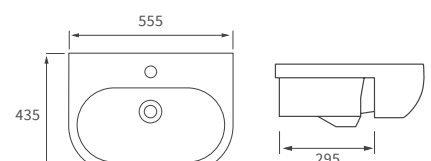

SEMI RECESSED BASIN

555 x 435mm