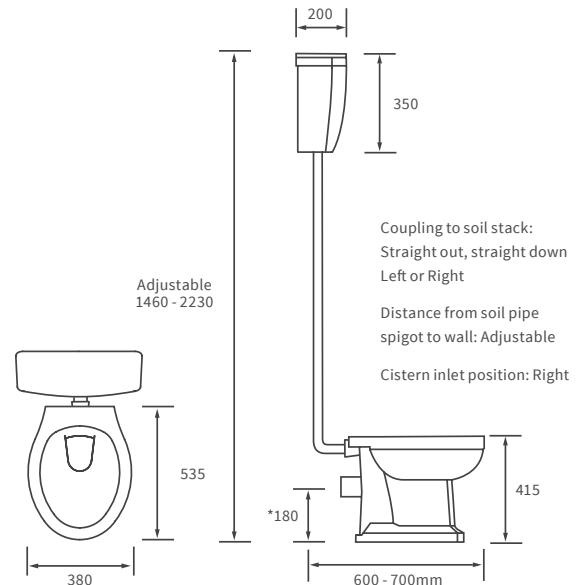

Coupling to soil stack: Straight out, straight down Left or Right
Distance from soil pipe spigot to wall: Adjustable
Cistern inlet position: Right

HIGH LEVEL PAN AND CISTERN