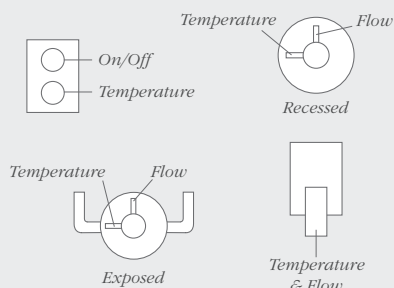

Mixer showers - Create your own

Which shower valve to select...

Create your own - pages 224 and 228

Single outlet

Operates a single outlet only such as a slide rail kit OR a fixed showerhead.