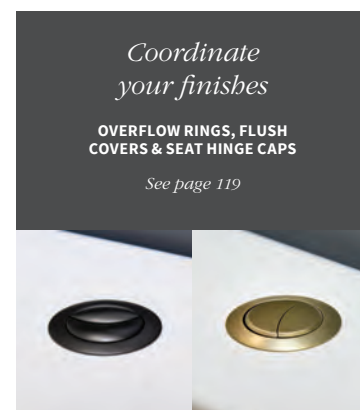

SEMI RECESSED BASIN

520 x 400mm 1 tap hole

DIPB1178 **£155**

*Coordinate
your finishes*

OVERFLOW RINGS, FLUSH
COVERS & SEAT HINGE CAPS

See page 119