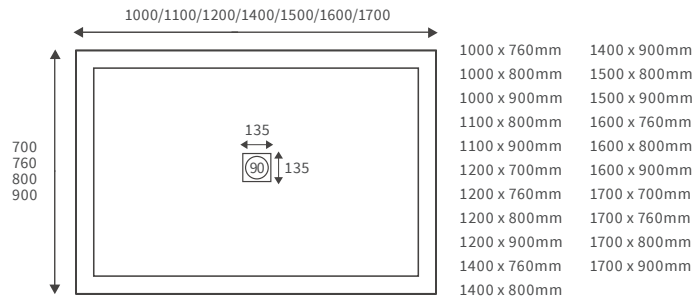

ULTRASLIM RECTANGULAR TRAYS