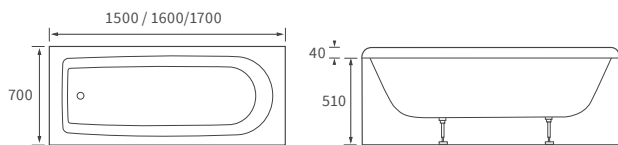

MIAMI SINGLE END BATH

Capacity 1500 x 700mm - 160 litres, 1600 x 700mm - 170 litres, 1700 x 700mm - 180 litres