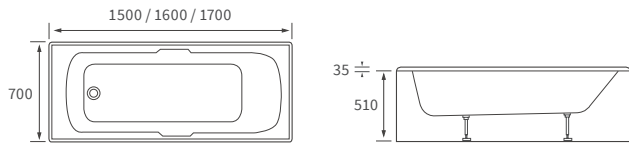

Single end baths

BALTIMORE SINGLE END BATH

Capacity 1500mm - 160 litres, 1600mm - 170 litres, 1700mm - 190 litres