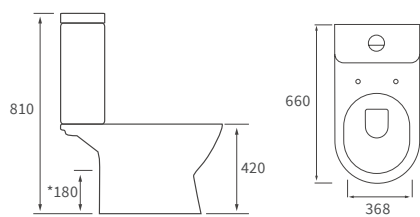

CLOSE COUPLED PAN AND CISTERN

Open back

Coupling to soil stack:
Straight out, straight down, Left or Right

Distance from soil pipe spigot to wall: 240mm

Cistern inlet position: Left