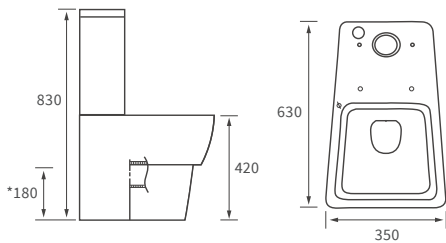

CLOSE COUPLED PAN AND CISTERN

Coupling to soil stack: Straight out and straight down
Distance from soil pipe spigot to wall: 225mm
Cistern inlet position: Left