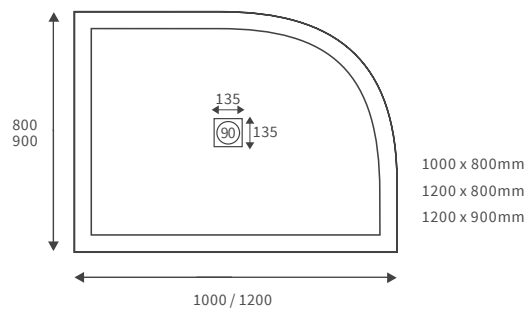

ULTRASLIM OFFSET QUADRANT TRAY