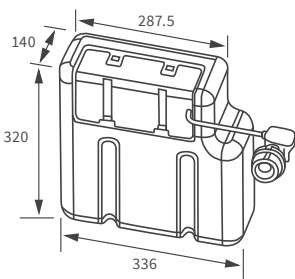

Concealed cisterns

CONCEALED CISTERN - SIDE INLET
DIPC0130 Side inlet