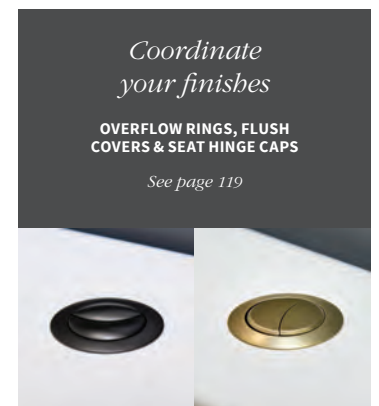

† Lift off seat for easy cleaning, top fix hinges.

* See page 118-119 for concealed cisterns and frames. For dimensions please see technical specifications.