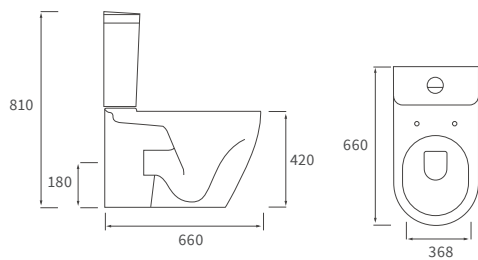

Coupling to soil stack:
Straight out and straight down

Distance from soil pipe spigot to wall: 235mm Cistern inlet position: Left

CLOSE COUPLED PAN AND CISTERN

Fully shrouded