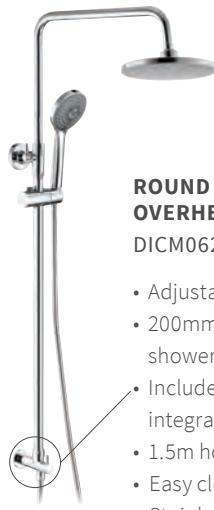

ROUND SHOWER KIT OVERHEAD AND HANDSET
DICM0626 **£245**

- Adjustable riser 870-1200mm
- 200mm ABS with overhead shower and 3 function handset
- Includes diverter and integrated elbow
- 1.5m hose stainless steel
- Easy clean
- Stainless steel riser