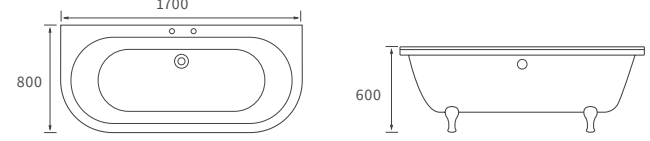

FINCHLEY BATH

Capacity 182 litres