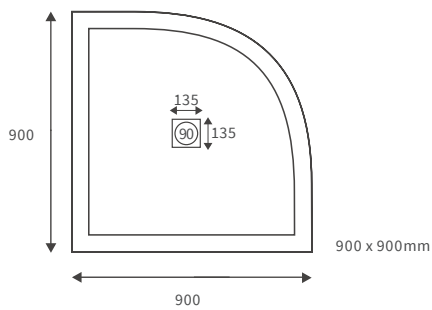

ULTRASLIM QUADRANT TRAY