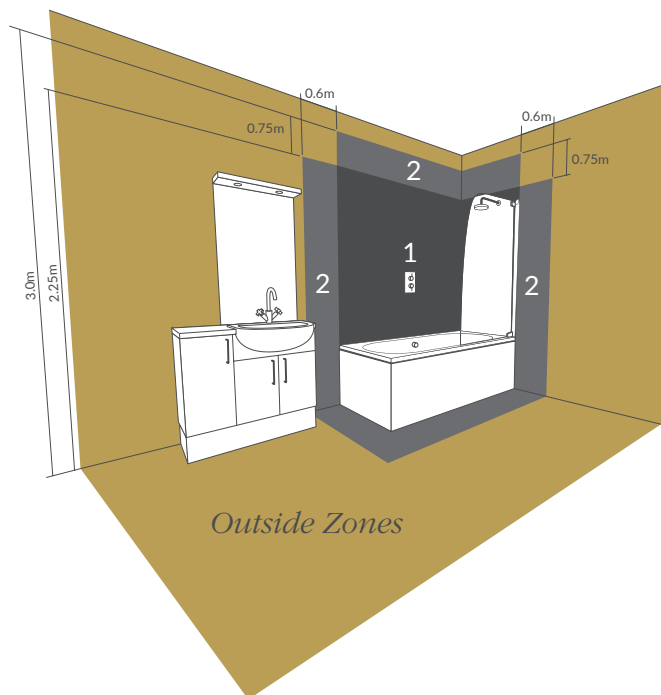

Lighting

Our stunning collection of bathroom lights are all IP44 rated and so suitable for use in zone two.

Zone 1

Electrical fittings in this zone require a separate extra low voltage and a minimum rating of IP65 (splash-proof).

Zone 2

Electrical fittings in this zone require a minimum rating of IP44 (splash-proof).

Outside Zones

Electrical fittings in this zone require no IP rating (unless cleaned by water jets).