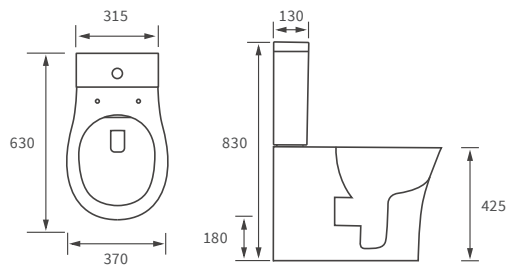

FULLY SHROUDED PAN AND CISTERN

Fully Shrouded
Coupling to soil stack: Straight out and straight down
Distance from soil pipe spigot to wall: 194mm
Cistern inlet position: Right