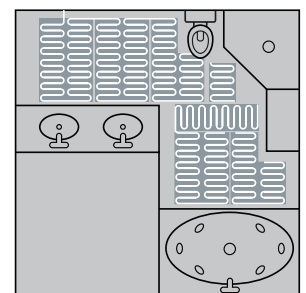

Undertile Wire System can be configured around any shape

Undertile Heating Mats

Radiators

ITEM	DIMENSIONS	FINISH	BTU'S	WATTS	ELEMENT	CENTRES	CODE
Grada Curved	W500 x H800 x D30mm	Chrome	860	252	150	450	DIRA0164
Grada Curved	W500 x H1200 x D30mm	Chrome	1341	393	300	450	DIRA0166
Grada Curved	W500 x H1600 x D30mm	Chrome	1799	527	300	450	DIRA0168
Grada Curved	W600 x H800 x D30mm	Chrome	980	287	150	550	DIRA0170
Grada Curved	W600 x H1200 x D30mm	Chrome	1543	452	300	550	DIRA0172
Grada Curved	W600 x H1600 x D30mm	Chrome	2085	611	300	550	DIRA0174
Grada Curved	W500 x H800 x D30mm	Anthracite	1270	372	150	450	DIRA0176
Grada Curved	W500 x H1200 x D30mm	Anthracite	2027	594	300	450	DIRA0178
Grada Curved	W500 x H1600 x D30mm	Anthracite	2713	795	300	450	DIRA0180
Grada Straight	W500 x H800 x D30mm	Chrome	860	252	150	450	DIRA0140
Grada Straight	W500 x H1200 x D30mm	Chrome	1341	393	300	450	DIRA0142
Grada Straight	W500 x H1600 x D30mm	Chrome	1799	527	300	450	DIRA0144
Grada Straight	W600 x H800 x D30mm	Chrome	980	287	150	550	DIRA0146
Grada Straight	W600 x H1200 x D30mm	Chrome	1543	452	300	550	DIRA0148
Grada Straight	W600 x H1600 x D30mm	Chrome	2085	611	300	550	DIRA0150
Grada Straight	W500 x H800 x D30mm	Anthracite	1270	372	150	450	DIRA0152
Grada Straight	W500 x H1200 x D30mm	Anthracite	2027	594	300	450	DIRA0154
Grada Straight	W500 x H1600 x D30mm	Anthracite	2713	795	300	450	DIRA0156
Grada Straight	W600 x H800 x D30mm	Anthracite	1457	427	150	550	DIRA0158
Grada Straight	W600 x H1200 x D30mm	Anthracite	2324	681	300	550	DIRA0160
Grada Straight	W600 x H1600 x D30mm	Anthracite	3136	919	300	550	DIRA0162
Grada Straight	W500 x H800 x D30mm	Black	1270	372	150	450	DIRA0252
Grada Straight	W500 x H1200 x D30mm	Black	2027	594	300	450	DIRA0254
Grada Straight	W600 x H800 x D30mm	Black	1457	427	150	550	DIRA0256
Grada Straight	W600 x H1200 x D30mm	Black	2324	681	300	550	DIRA0258
Grada Straight	W500 x H800 x D30mm	Brushed Brass	1062	n/a	n/a	450	DIRA0284
Grada Straight	W500 x H1200 x D30mm	Brushed Brass	1765	n/a	n/a	450	DIRA0286
Grada Straight	W500 x H1600 x D30mm	Brushed Brass	2153	n/a	n/a	450	DIRA0288
Modal	W309 x H1800 x D45mm	Anthracite	2446	717	n/a	309	DIRA0210
Portra	W600 x H1800 x D45mm	White/Mirrored	2901	850	n/a	650	DIRA0196
Quadrata	W550 x H1080 x D49mm	Chrome	1464	429	n/a	50	DIRA0204
Quadrata	W550 x H1080 x D49mm	Anthracite	2177	638	n/a	50	DIRA0206
Qubos	W500 x H690 X D30mm	Chrome	966	283	150	470	DIRA0184
Qubos	W500 x H1110 x D30mm	Chrome	1389	407	300	470	DIRA0186
Qubos	W500 x H1420 x D30mm	Chrome	1860	545	300	470	DIRA0188
Qubos	W500 x H690 X D30mm	Anthracite	1365	400	150	470	DIRA0190
Qubos	W500 x H1110 x D30mm	Anthracite	2171	636	300	470	DIRA0192
Qubos	W500 x H1420 x D30mm	Anthracite	2887	846	300	470	DIRA0194
Rhondi	W500 x H800 x D50mm	Chrome	912	267	n/a	50	DIRA0182
Eterno ²	W673 x H963 x D230mm	White	1778	521	n/a	528	DIRA0218
Eterno ²	W538 x H963 x D230mm	White	1246	365	n/a	393	DIRA0220