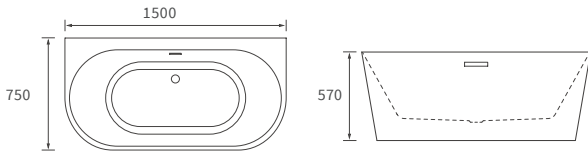

Freestanding baths

LINTON FLOORSTANDING BATH

Capacity 187 litres