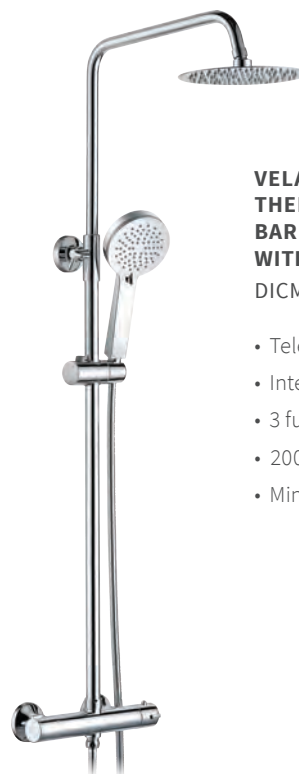

**CORVUS
THERMOSTATIC
BAR MIXER
WITH OVERHEAD**
DICM0584 **£229**

- 1 function shower handset
- Adjustable handset
- 200mm shower head
- Minimum pressure 0.5 bar

**VELA
THERMOSTATIC
BAR MIXER
WITH OVERHEAD**
DICM0586 **£185**