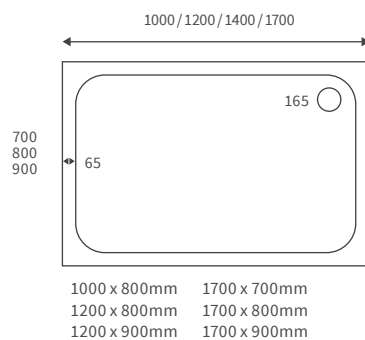

LINEAR TRAYS

Anti-slip ultraslim trays 25mm high

ANTI-SLIP ULTRASLIM SQUARE TRAYS

ANTI-SLIP ULTRASLIM RECTANGULAR TRAYS

ANTI-SLIP ULTRASLIM QUADRANT TRAYS

ANTI-SLIP ULTRASLIM OFFSET QUADRANT TRAYS

Ultraslim trays 25mm high