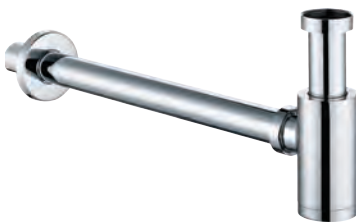

**MODERN ROUND
BOTTLE TRAP**
Extension and flange
DITW0084 **£55**