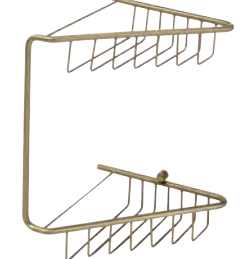

W210 x H280 x D195mm

Brass construction

Chrome	DIAC0140	£129
Matt Black	DIAC0184	£129
Brushed Brass	DIAC0178	£135

MELATO 2 TIER SHOWER CADDY

W250 x H540 x D175mm

DIAC0144 **£213**

Brass construction

ELENA 3 TIER CORNER CADDY