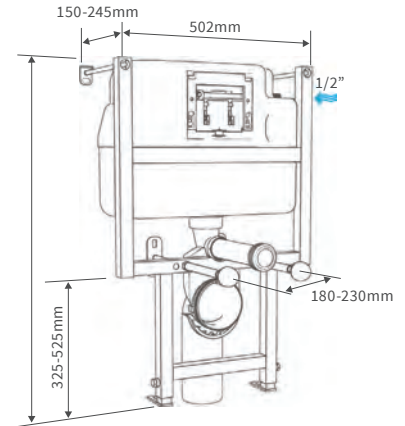

LOW HEIGHT WC FRAME
Incl. Cistern