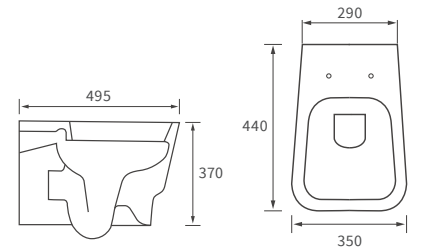

WALL HUNG PAN

Coupling to soil stack: Straight out and straight down
Distance from soil pipe spigot to wall: 85mm
For use with concealed cistern