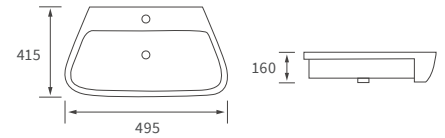

SEMI RECESSED BASIN

495 x 415mm