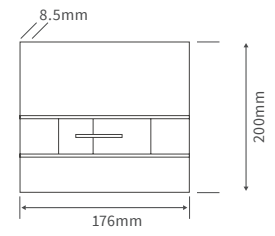

SEGMENT FLUSHPLATE