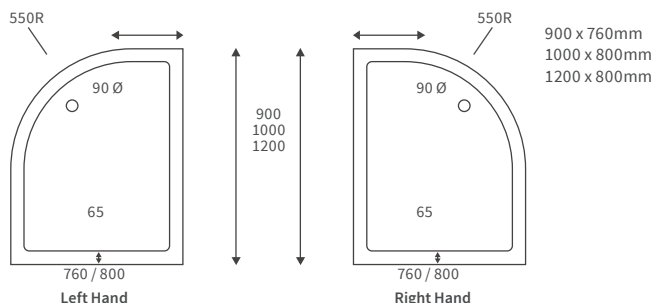

LOW PROFILE OFFSET QUADRANT TRAYS