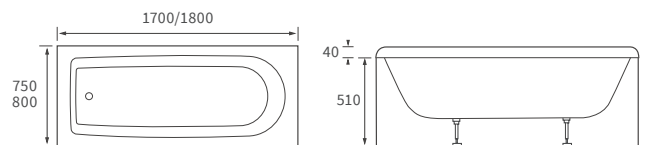

MIAMI SINGLE END BATH

Capacity 1700 x 750mm 180 litres, 1700 x 800mm - 190 litres, 1800 x 800mm 200 litres