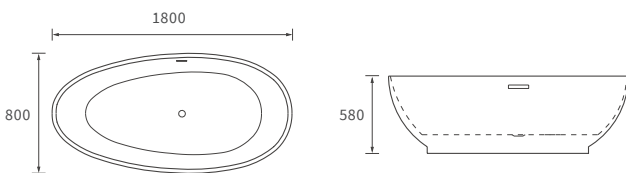

EDMONTON FLOORSTANDING BATH

Capacity 207 litres