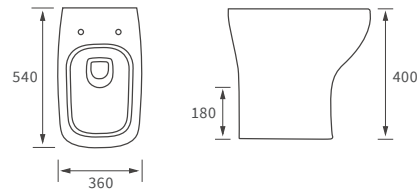

BACK TO WALL PAN

Coupling to soil stack: Straight out and straight down

Distance from soil pipe spigot to wall: 30mm

For use with concealed cistern