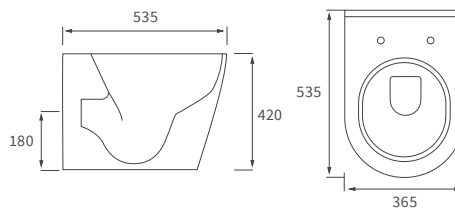

BACK TO WALL PAN

Coupling to soil stack:
Straight out and straight down

Distance from soil pipe spigot to wall: 110mm

For use with concealed cistern