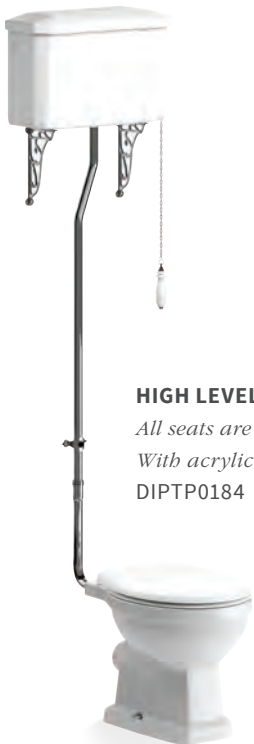

A timeless classic, this suite gives a high end sophistication to your bathroom, blending old and new to create a timeless look.

HIGH LEVEL WC
All seats are soft close.
With acrylic seat†
DIPTP0184 **£675**