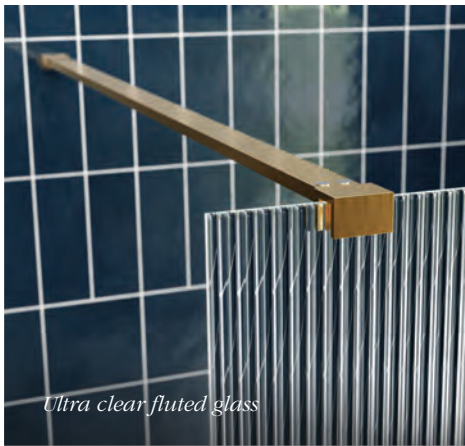

New

Wetroom Panels Fluted Glass, Brushed Brass Profile

Luxury wetroom panels with soft fluted glass and a stunning brushed brass profile.

1950mm high

Wetroom compatible

8mm toughened safety glass

Adjustment for out of true walls

Concealed fixings

Easy Clean glass treatment

Power shower compatible

Approved

Can be installed directly onto a prepared floor in a wetroom or on a tray.