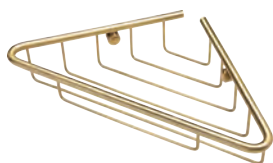

Coordinate your
FINISHES
for a seamless
look

ELENA 1 TIER CORNER CADDY

W210 x H50 x D188mm

Brass construction

Chrome	DIAC0138	£84
Matt Black	DIAC0182	£84
Brushed Brass	DIAC0176	£90