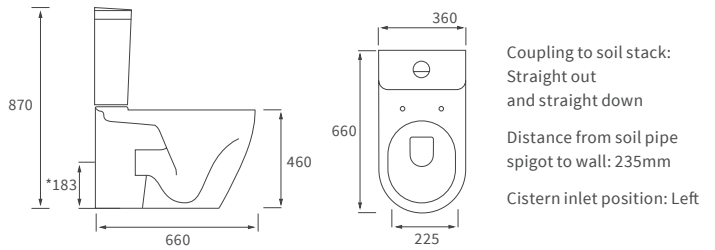

**RIMLESS CLOSE COUPLED PAN AND CISTERN FULLY SHROUDED
COMFORT HEIGHT**

Coupling to soil stack:
Straight out
and straight down
Distance from soil pipe
spigot to wall: 235mm
Cistern inlet position: Left