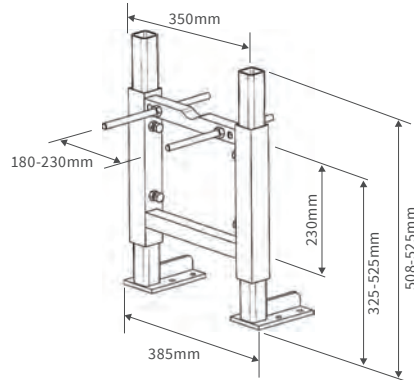

WALL HUNG WC FRAME
Excl. Cistern