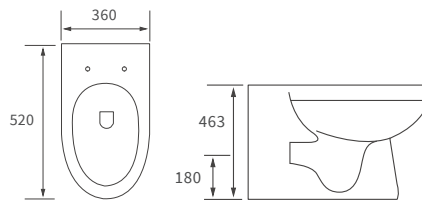

**BACK TO WALL PAN
COMFORT HEIGHT**

Coupling to soil stack:
Straight out, straight down

Distance from soil pipe spigot to wall: 20mm

Cistern inlet position: Right