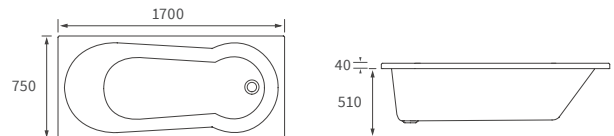

LUCIE BATH

Capacity 185 litres