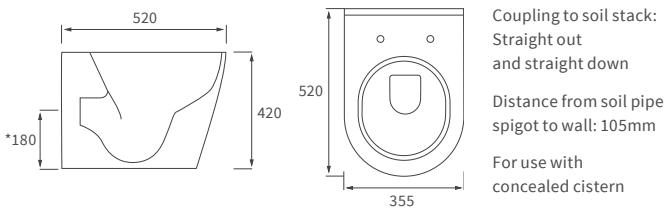

RIMLESS BACK TO WALL PAN

Coupling to soil stack:
Straight out
and straight down
Distance from soil pipe
spigot to wall: 105mm
For use with
concealed cistern