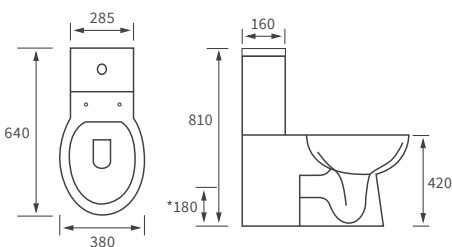

Mimosa

BASIN WITH FULL PEDESTAL

535 x 490mm

BASIN WITH SEMI PEDESTAL

535 x 490mm

SEMI RECESSED BASIN

540 x 500mm

CLOSE COUPLED PAN AND CISTERN