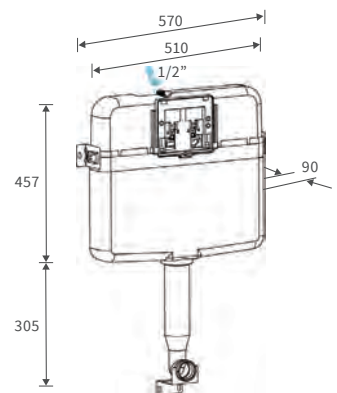

SLIM CONCEALED CISTERN
DIPC0048 Top inlet