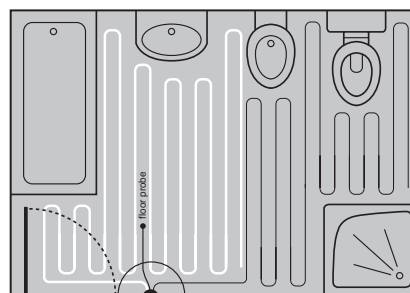

Undertile Wire System can be configured around any shape

Undertile Heating Mats

Radiators

ITEM	DIMENSIONS	FINISH	BTU'S	WATTS	ELEMENT	CENTRES	CODE
Grada Curved	W500 x H800 x D30mm	Chrome	860	252	150	450	DIRA0164
Grada Curved	W500 x H1200 x D30mm	Chrome	1341	393	300	450	DIRA0166
Grada Curved	W500 x H1600 x D30mm	Chrome	1799	527	300	450	DIRA0168
Grada Curved	W600 x H800 x D30mm	Chrome	980	287	150	550	DIRA0170
Grada Curved	W600 x H1200 x D30mm	Chrome	1543	452	300	550	DIRA0172
Grada Curved	W600 x H1600 x D30mm	Chrome	2085	611	300	550	DIRA0174
Grada Curved	W500 x H800 x D30mm	Anthracite	1270	372	150	450	DIRA0176
Grada Curved	W500 x H1200 x D30mm	Anthracite	2027	594	300	450	DIRA0178
Grada Curved	W500 x H1600 x D30mm	Anthracite	2713	795	300	450	DIRA0180
Grada Straight	W500 x H800 x D30mm	Chrome	860	252	150	450	DIRA0140
Grada Straight	W500 x H1200 x D30mm	Chrome	1341	393	300	450	DIRA0142
Grada Straight	W500 x H1600 x D30mm	Chrome	1799	527	300	450	DIRA0144
Grada Straight	W600 x H800 x D30mm	Chrome	980	287	150	550	DIRA0146
Grada Straight	W600 x H1200 x D30mm	Chrome	1543	452	300	550	DIRA0148
Grada Straight	W600 x H1600 x D30mm	Chrome	2085	611	300	550	DIRA0150
Grada Straight	W500 x H800 x D30mm	Anthracite	1270	372	150	450	DIRA0152
Grada Straight	W500 x H1200 x D30mm	Anthracite	2027	594	300	450	DIRA0154
Grada Straight	W500 x H1600 x D30mm	Anthracite	2713	795	300	450	DIRA0156
Grada Straight	W600 x H800 x D30mm	Anthracite	1457	427	150	550	DIRA0158
Grada Straight	W600 x H1200 x D30mm	Anthracite	2324	681	300	550	DIRA0160
Grada Straight	W600 x H1600 x D30mm	Anthracite	3136	919	300	550	DIRA0162
Grada Straight	W500 x H800 x D30mm	Black	1270	372	150	450	DIRA0252
Grada Straight	W500 x H1200 x D30mm	Black	2027	594	300	450	DIRA0254
Grada Straight	W600 x H800 x D30mm	Black	1457	427	150	550	DIRA0256
Grada Straight	W600 x H1200 x D30mm	Black	2324	681	300	550	DIRA0258
Grada Straight	W500 x H800 x D30mm	Brushed Brass	1062	n/a	n/a	450	DIRA0284
Grada Straight	W500 x H1200 x D30mm	Brushed Brass	1765	n/a	n/a	450	DIRA0286
Grada Straight	W500 x H1600 x D30mm	Brushed Brass	2153	n/a	n/a	450	DIRA0288
Modal	W309 x H1800 x D45mm	Anthracite	2446	717	n/a	309	DIRA0210
Portra	W600 x H1800 x D45mm	White/Mirrored	2901	850	n/a	650	DIRA0196
Quadrata	W550 x H1080 x D49mm	Chrome	1464	429	n/a	50	DIRA0204
Quadrata	W550 x H1080 x D49mm	Anthracite	2177	638	n/a	50	DIRA0206
Qubos	W500 x H690 X D30mm	Chrome	966	283	150	470	DIRA0184
Qubos	W500 x H1110 x D30mm	Chrome	1389	407	300	470	DIRA0186
Qubos	W500 x H1420 x D30mm	Chrome	1860	545	300	470	DIRA0188
Qubos	W500 x H690 X D30mm	Anthracite	1365	400	150	470	DIRA0190
Qubos	W500 x H1110 x D30mm	Anthracite	2171	636	300	470	DIRA0192
Qubos	W500 x H1420 x D30mm	Anthracite	2887	846	300	470	DIRA0194
Rhondi	W500 x H800 x D50mm	Chrome	912	267	n/a	50	DIRA0182
Eterno ²	W673 x H963 x D230mm	White	1778	521	n/a	528	DIRA0218
Eterno ²	W538 x H963 x D230mm	White	1246	365	n/a	393	DIRA0220