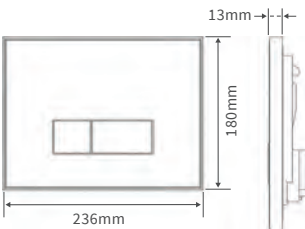

ALBUM FLUSHPLATE