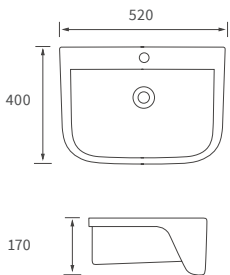

SEMI RECESSED BASIN

520 x 400mm