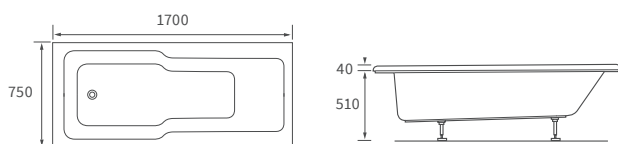

Capacity 185 litres

OCALA BATH

Capacity 190 litres

Easy access bath

1690 X 690MM WALK IN EASY ACCESS BATH

Capacity 200 litres

Back to wall baths

SANIBEL BACK TO WALL BATH