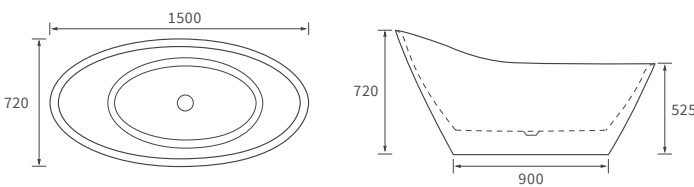

FARLEIGH FLOORSTANDING BATH

Capacity - 142 litres