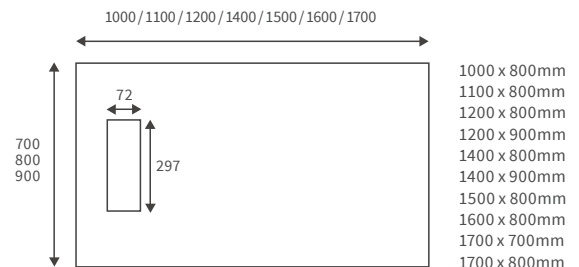

LINEAR TRAYS

Anti-slip ultraslim trays 25mm high

ANTI-SLIP ULTRASLIM SQUARE TRAYS

ANTI-SLIP ULTRASLIM RECTANGULAR TRAYS

ANTI-SLIP ULTRASLIM QUADRANT TRAYS

ANTI-SLIP ULTRASLIM OFFSET QUADRANT TRAYS

Ultraslim trays 25mm high