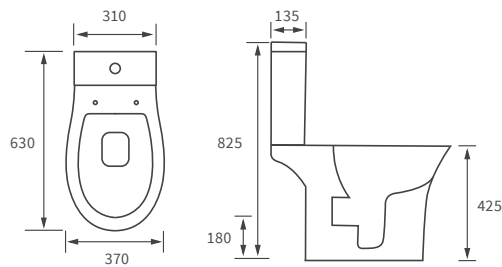

Sandro

CLOSE COUPLED PAN AND CISTERN

Open back
Coupling to soil stack: Straight out and straight down
Distance from soil pipe spigot to wall: 194mm
Cistern inlet position: Right