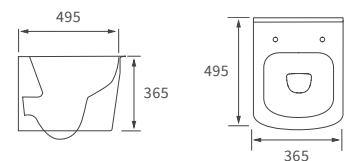

WALL HUNG PAN

Coupling to soil stack: Straight out
Distance from soil pipe spigot to wall: 60mm