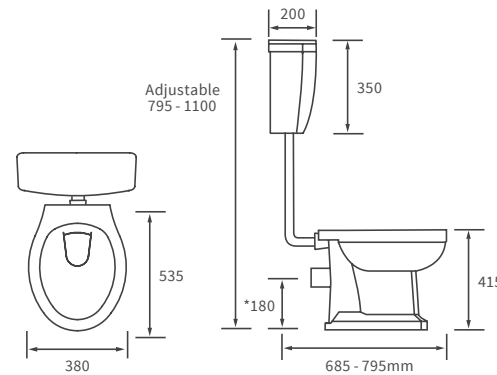

BACK TO WALL PAN

CLOSE COUPLED WC WITH WOOD EFFECT SEAT £375

Indigo Ash Seat	DIPTP0228
Grey Ash Seat	DIPTP0230
White Ash Seat	DIPTP0190
Sea Green Seat	DIPTP0188
Matt Latte Seat	DIPTP0320
Matt Sage Green Seat	DIPTP0322