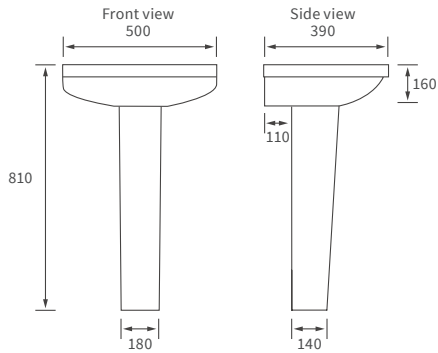

Laurus²

BASIN WITH FULL PEDESTAL

500 x 390mm