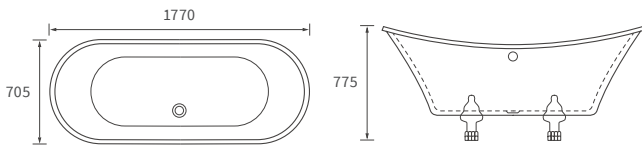

Freestanding baths

FAREHAM FLOORSTANDING BATH

Capacity 195 litres