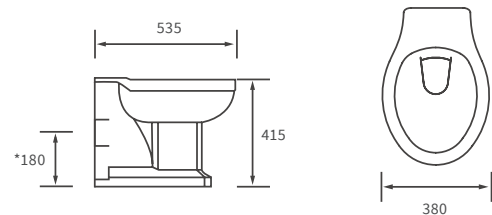

Coupling to soil stack: Straight out and straight down
Distance from soil pipe spigot to wall: 100mm
For use with concealed cistern

BACK TO WALL PAN

CLOSE COUPLED WC WITH WOOD EFFECT SEAT £375

Indigo Ash Seat	DIPTP0228
Grey Ash Seat	DIPTP0230
White Ash Seat	DIPTP0190
Sea Green Seat	DIPTP0188
Matt Latte Seat	DIPTP0320
Matt Sage Green Seat	DIPTP0322