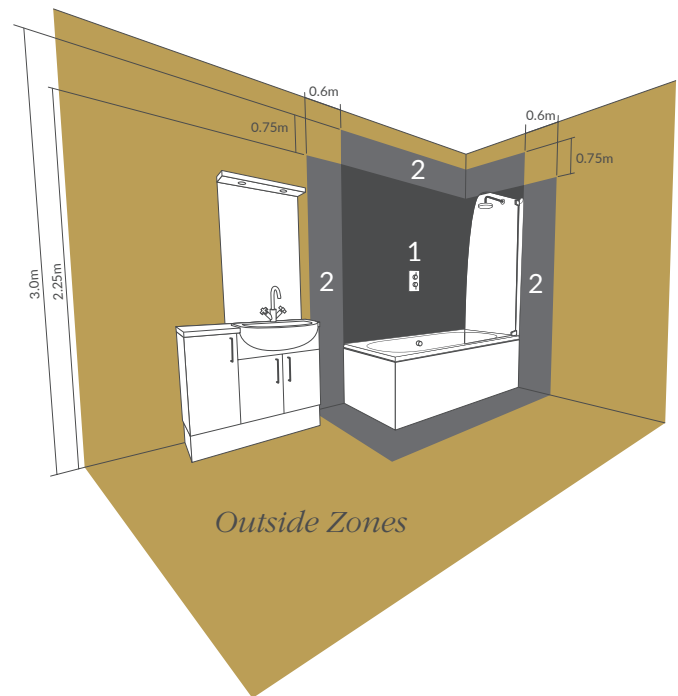

COMBINATION BOILERS

These are high pressure systems and are usually set to operate between 0.8 to 1.5 bar. Minimum and maximum pressure can be checked with the manufacturer however most boilers have a gauge to show what pressure it is operating at. Combination boilers have an integrated pump so if the water pressure is too low for your required application, adding another pump can damage the boiler.

SEALED/UNVENTED SYSTEMS

These are modern systems. If you have a hot water tank, but you don't have a cold water tank (cistern) in your loft or garage, this is an unvented high pressure system. They are quite uncommon as they are more expensive however they can usually deliver around 3.0 bar of water pressure.

Mirrors & lighting

Zone 1

Electrical fittings in this zone require a separate extra low voltage and a minimum rating of IP65 (splash-proof).

Zone 2

Electrical fittings in this zone require a minimum rating of IP44 (splash-proof).

Outside Zones

Electrical fittings in this zone require no IP rating (unless cleaned by water jets).

Warmup® undertile heating

The world's best-selling floor heating brand™

1.5 - 2.4m²	DIUH0002	300W	1.30A
2.5 - 3.4m²	DIUH0004	400W	1.74A
3.5 - 4.4m²	DIUH0006	600W	2.61A
4.5 - 5.9m²	DIUH0008	800W	3.48A
6.0 - 6.9m²	DIUH0006 & DIUH0004	1000W	4.35A
7.0 - 8.4m²	DIUH0006 x 2	1200W	5.22A
8.5 - 9.9m²	DIUH0008 & DIUH0006	1400W	6.09A
10 - 11.4m²	DIUH0008 x 2	1600W	6.96A