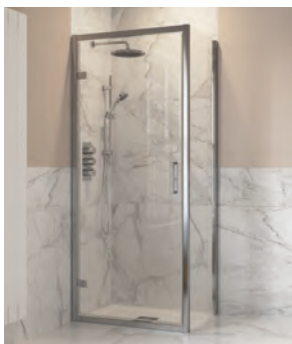

Specifications

Hinge Door

			True wall adjustments (min/max mm)		Door Opening (mm)
			Corner Application	Recess Application	
760mm	DIEH7604	£500	730 - 750	728 - 768	620
800mm	DIEH8004	£502	770 - 790	768 - 808	660
900mm	DIEH9006	£532	870 - 890	868 - 908	760

OPTIONAL SIDE PANEL FOR HINGE DOOR

800mm	DIED8044	£301	770 - 790
900mm	DIED9040	£318	870 - 890