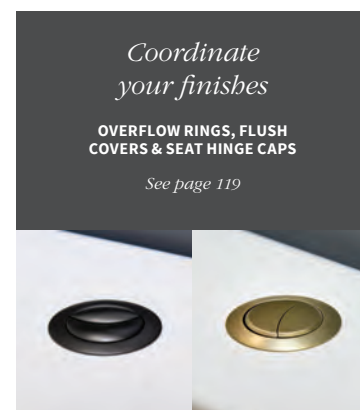

BASIN WITH FULL PEDESTAL
555 x 430mm 1 tap hole
DIPBP1156 **£155**

SEMI RECESSED BASIN
555 x 435mm 1 tap hole
DIPB1346 **£155**

Amyris

Minimalist form, ultra thin edge

The minimalist form profile, ultra thin basin edges and subtle definition of the WC give a distinct, attractive look.