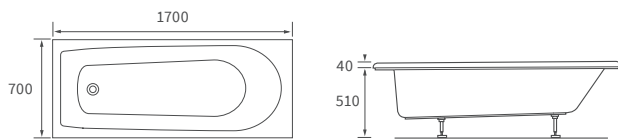

PIERSON SINGLE END BATH

Capacity 180 litres