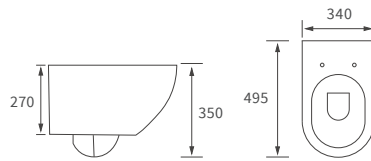

RIMLESS WALL HUNG PAN

Coupling to soil stack: Straight out and straight down
Distance from soil pipe spigot to wall: 105mm
For use with concealed cistern