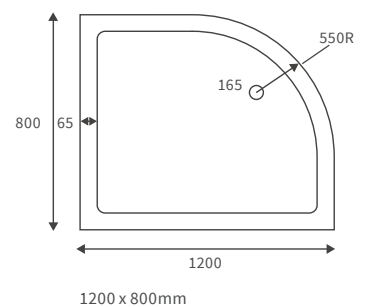

LINEAR TRAYS

Anti-slip ultraslim trays 25mm high

ANTI-SLIP ULTRASLIM SQUARE TRAYS

ANTI-SLIP ULTRASLIM RECTANGULAR TRAYS

ANTI-SLIP ULTRASLIM QUADRANT TRAYS

ANTI-SLIP ULTRASLIM OFFSET QUADRANT TRAYS

Ultraslim trays 25mm high