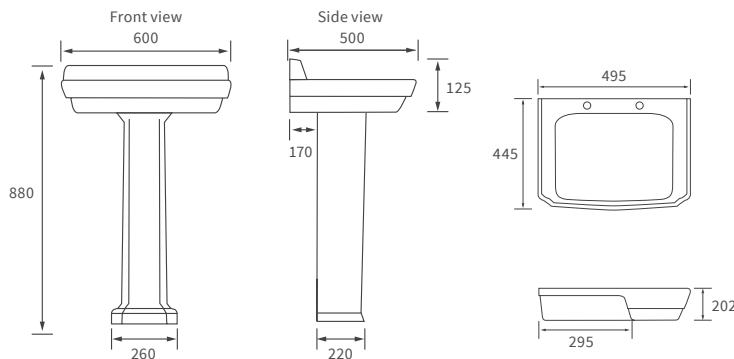

BASIN WITH FULL PEDESTAL

600 x 500mm

SEMI RECESSED BASIN

495 x 445mm