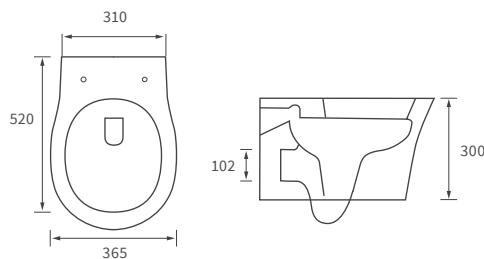

WALL HUNG PAN

Coupling to soil stack: Straight out and straight down
Distance from soil pipe spigot to wall: 75mm
For use with concealed cistern