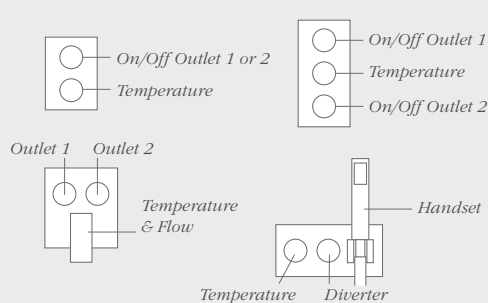

Mixer showers - Create your own

Which shower valve to select...

Create your own - pages 224 and 228

Single outlet

Operates a single outlet only such as a slide rail kit OR a fixed showerhead.

Two outlet

Operate two outlets such as a slide rail kit AND a fixed showerhead independently.