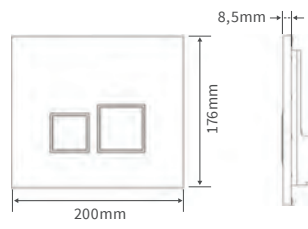

SQUARE FLUSHPLATE