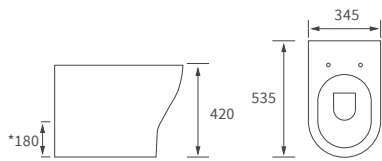

RIMLESS BACK TO WALL PAN

Coupling to soil stack: Straight out and straight down
Distance from soil pipe spigot to wall: 105mm
For use with concealed cistern