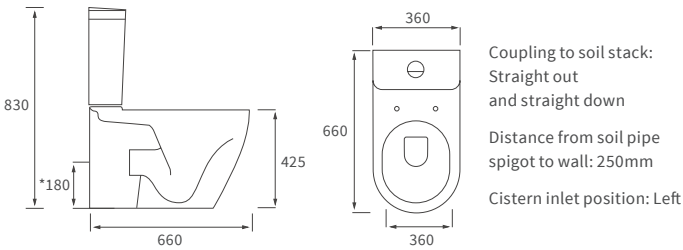

RIMLESS CLOSE COUPLED PAN AND CISTERN FULLY SHROUDED

Coupling to soil stack:
Straight out
and straight down
Distance from soil pipe
spigot to wall: 250mm
Cistern inlet position: Left