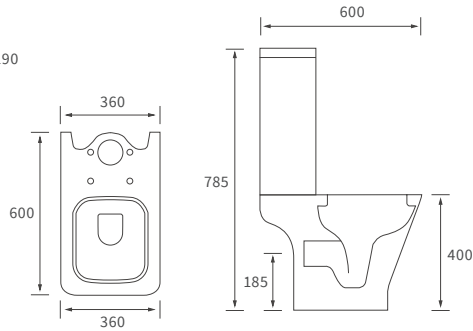

SEMI RECESSED BASIN

500 x 400mm

Cedarwood

BASIN WITH FULL PEDESTAL

560 x 450mm

CLOSE COUPLED PAN AND CISTERN

Open back

Coupling to soil stack:
Straight out and straight down