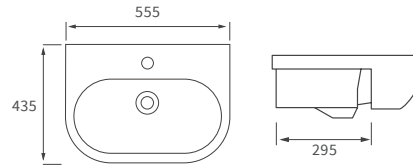

SEMI RECESSED BASIN

555 x 435mm