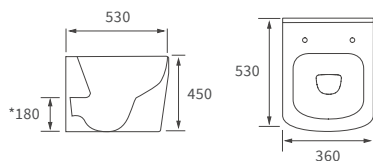

**BACK TO WALL PAN
COMFORT HEIGHT**

Back to Wall Pan Coupling to soil stack:
Straight out and straight down
Distance from soil pipe spigot to wall: 95mm
For use with concealed cistern