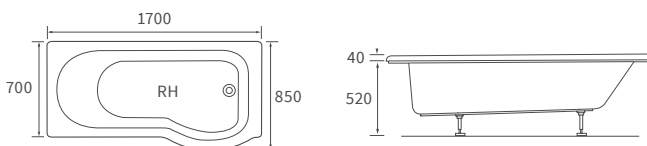

Overall height including screen 2050mm. Capacity 160 litres

*520mm with acrylic panel, 480mm with wood panel

ORA 1700MM P SHAPE SHOWER BATH LH AND RH

Overall height including screen 2055mm. Capacity 200 litres