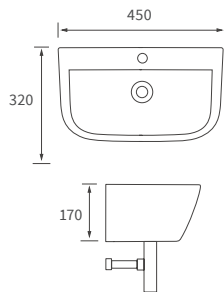

CLOAKROOM BASIN

450 x 320mm