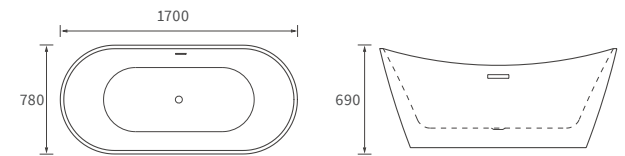

BELMONT FLOORSTANDING BATH

Capacity 245 litres