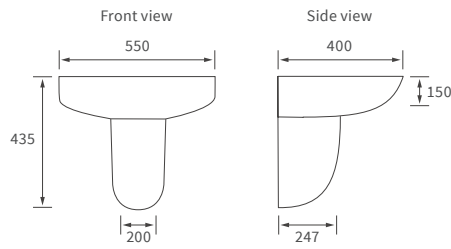

Tuscany

550 x 400mm

550 x 400mm

450 x 400mm

450 x 400mm

500 x 390mm

Coupling to soil stack: Straight out and straight down
Distance from soil pipe spigot to wall: 100mm
For use with concealed cistern

Coupling to soil stack: Straight out, straight down, Left or Right
Distance from soil pipe spigot to wall: 100mm
Cistern inlet position: Left

Coupling to soil stack: Straight out and straight down
Distance from soil pipe spigot to wall: 15mm
For use with concealed cistern