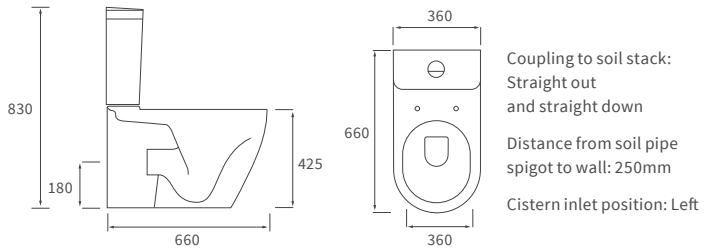

CLOSE COUPLED PAN AND CISTERN FULLY SHROUDED

Coupling to soil stack:
Straight out
and straight down
Distance from soil pipe
spigot to wall: 250mm
Cistern inlet position: Left