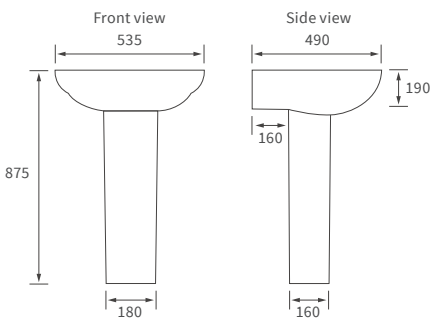

Mimosa

BASIN WITH FULL PEDESTAL

535 x 490mm

BASIN WITH SEMI PEDESTAL

535 x 490mm

SEMI RECESSED BASIN

540 x 500mm

CLOSE COUPLED PAN AND CISTERN