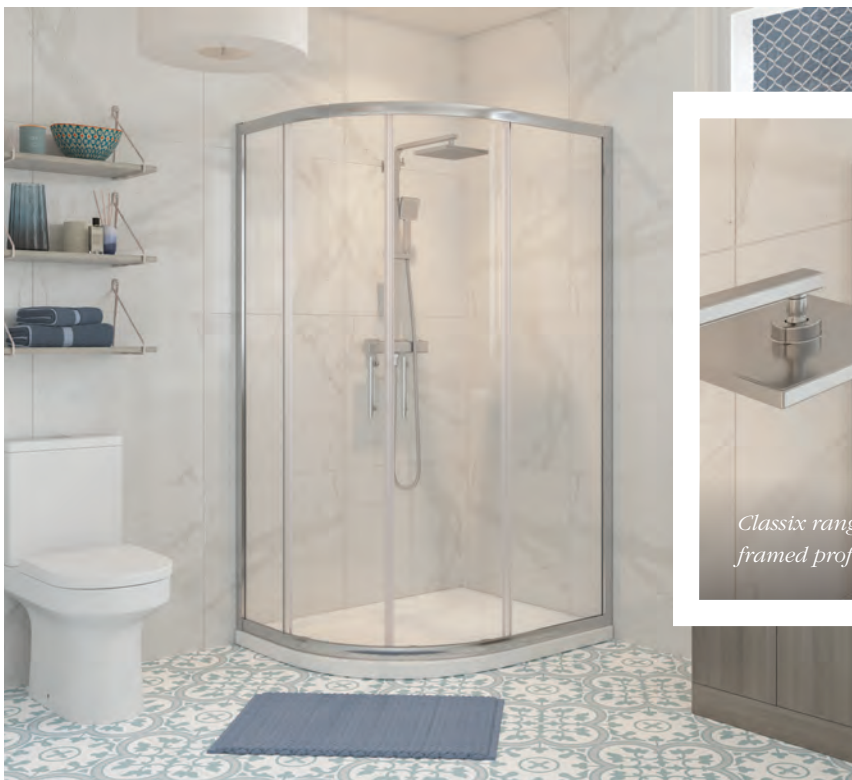

Browse our full range of complementing trays. Pages 202-207.