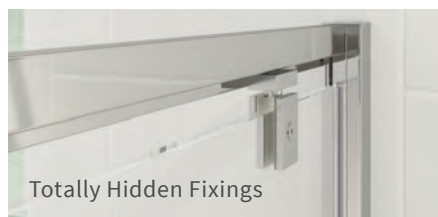

REFLEXION

SHOWER ENCLOSURES

REFLEXION

Shower Blade
Stainless Steel

Ideal to help keep your enclosure sparkling, comes with a suction cup hook so you can keep it close to hand.

£24 DIEA0030

time for *RefleXion*