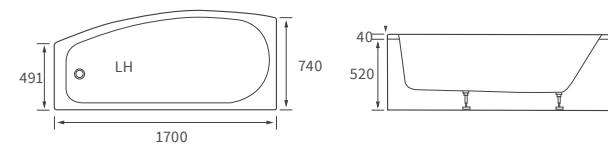

KISMET SINGLE END BATH LH AND RH

Capacity 170 litres