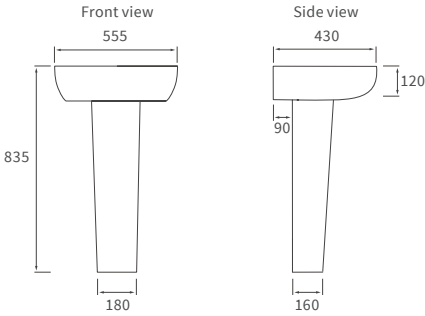

Cilantro

BASIN WITH FULL PEDESTAL

555 x 430mm