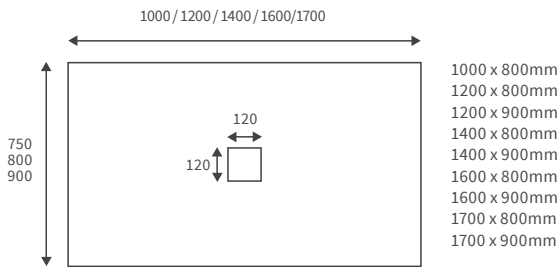

Slate Grey trays 25mm high

Linear trays 25mm high

RECTANGULAR TRAYS