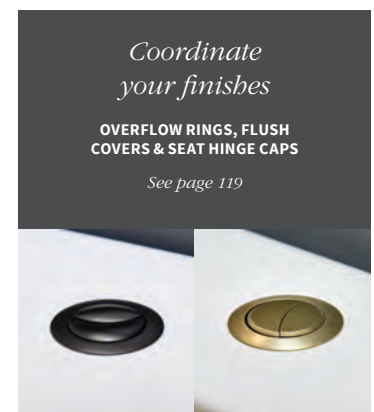

Tuscany

Modern style, ideal for families

Our widest range comes in a modern style, and is a versatile solution for any family bathroom size and shape.

Back to Wall WC

Wall Hung WC

with Soft Close Seat†
DIPTP0242 **£175**

Basins

BASIN WITH SEMI PEDESTAL
1 tap hole
550 x 400mm
DIPBP1166 **£105**
450 x 400mm
DIPBP1160 **£100**

SEMI RECESSED BASIN
1 tap hole
500 x 390mm
DIPB1204 **£105**

† Lift off seat for easy cleaning, top fix hinges.

* See page 118-119 for concealed cisterns and frames. For dimensions please see technical specifications.