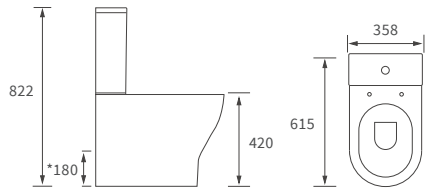

RIMLESS CLOSE COUPLED PAN AND CISTERN FULLY SHROUDED

Lily