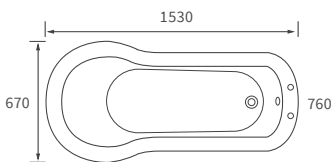

BAYSWATER BATH

Capacity 1530 x 670 x 760mm - 147 litres