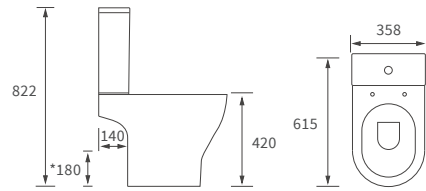

Coupling to soil stack:
Straight out,
straight down,
Left or Right
Distance from soil pipe
spigot to wall: 190mm
Cistern inlet position: Right

Coupling to soil stack:
Straight out and straight
down and left and right
Distance from soil pipe
spigot to wall: 190mm
Cistern inlet position: Right

RIMLESS CLOSE COUPLED PAN AND CISTERN OPEN BACK