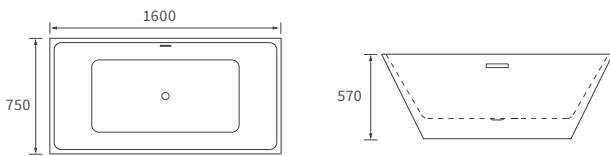

HOXTON FLOORSTANDING BATH

Capacity 215 litres