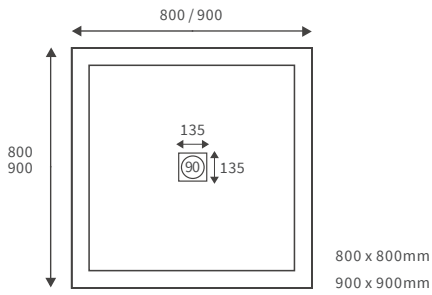

LINEAR TRAYS

Anti-slip ultraslim trays 25mm high

ANTI-SLIP ULTRASLIM SQUARE TRAYS

ANTI-SLIP ULTRASLIM RECTANGULAR TRAYS

ANTI-SLIP ULTRASLIM QUADRANT TRAYS

ANTI-SLIP ULTRASLIM OFFSET QUADRANT TRAYS

Ultraslim trays 25mm high