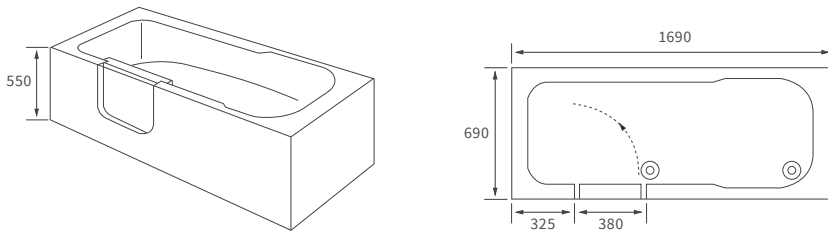

Capacity 185 litres

OCALA BATH

Capacity 190 litres

Easy access bath

1690 X 690MM WALK IN EASY ACCESS BATH

Capacity 200 litres

Back to wall baths

SANIBEL BACK TO WALL BATH