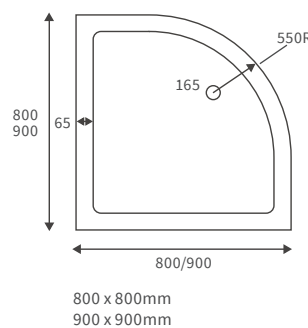

LINEAR TRAYS

Anti-slip ultraslim trays 25mm high

ANTI-SLIP ULTRASLIM SQUARE TRAYS

ANTI-SLIP ULTRASLIM RECTANGULAR TRAYS

ANTI-SLIP ULTRASLIM QUADRANT TRAYS

ANTI-SLIP ULTRASLIM OFFSET QUADRANT TRAYS

Ultraslim trays 25mm high