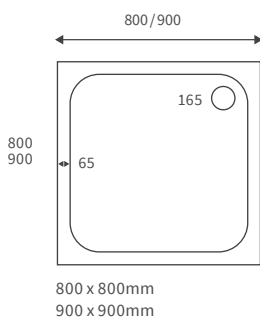

LINEAR TRAYS

Anti-slip ultraslim trays 25mm high

ANTI-SLIP ULTRASLIM SQUARE TRAYS

ANTI-SLIP ULTRASLIM RECTANGULAR TRAYS

ANTI-SLIP ULTRASLIM QUADRANT TRAYS

ANTI-SLIP ULTRASLIM OFFSET QUADRANT TRAYS

Ultraslim trays 25mm high