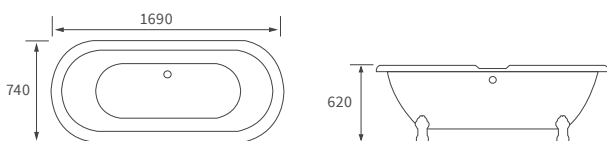

RICHMOND DOUBLE END BATH

Capacity 170 litres