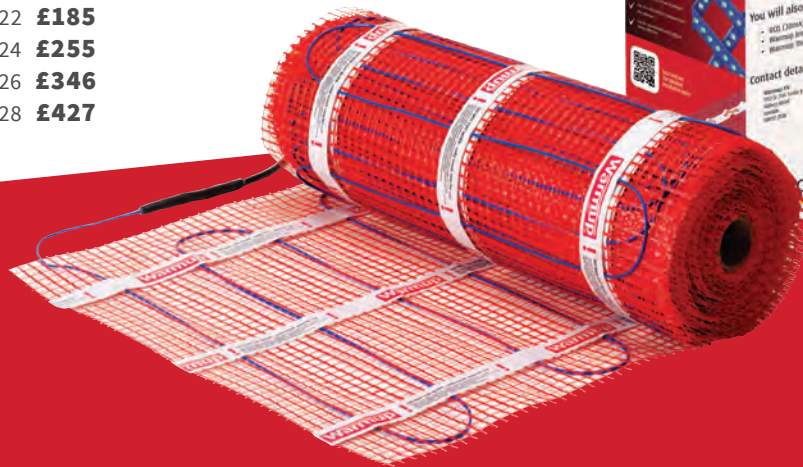

Underfloor heating

With over 29 years of innovative design, Warmup's radiant underfloor heating solutions are trusted for their high-quality design, ease of installation and market-leading warranties.

As the world's best-selling floor heating brand, Warmup's range of energy-efficient electric and water floor heaters and thermostats have been installed in over 2.6 million homes.

All Warmup products feature comprehensive warranties and installation guarantees, and their 24/7, 365 days a year customer support offers you true peace of mind.

Warmup

The world's **best-selling** floor heating brand™

WARMUP STICKYMAT

The Warmup StickyMat consists of a thin loose wire evenly spaced and taped to sturdy glassfibre mesh with pressure sensitive adhesive. It allows for the fastest and most secure installation of electric underfloor heating. Simply roll out a length, cut, flip and stick down the mesh until the floor area is covered. It is perfect for evenly heating large or regular-shaped rooms.

150 watt undertile sticky heating mat 1m²	DIAC0022	£185
150 watt undertile sticky heating mat 2m²	DIAC0024	£255
150 watt undertile sticky heating mat 3m²	DIAC0026	£346
150 watt undertile sticky heating mat 4m²	DIAC0028	£427

SAFETY Net™
Installation-Guarantee