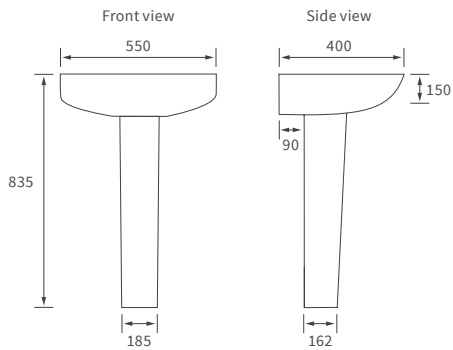

BASIN WITH SEMI PEDESTAL

Tuscany

BASIN WITH FULL PEDESTAL

550 x 400mm