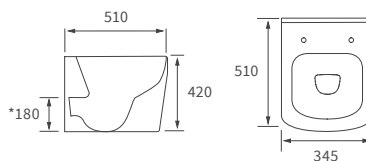

**BACK TO WALL PAN
SHORT PROJECTION**

Back to Wall Pan Coupling to soil stack:
Straight out and straight down
Distance from soil pipe spigot to wall: 105mm
For use with concealed cistern