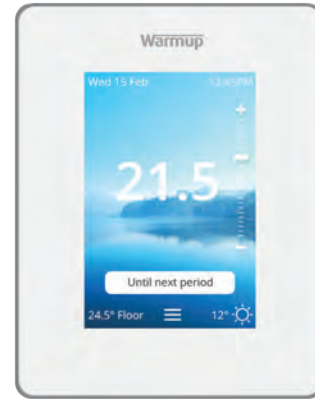

6iE SMART WIFI THERMOSTAT

- Onyx Black DIUH0014 **£404**
- Bright Porcelain DIUH0016 **£404**

The 6iE Smart WiFi Thermostat combines advanced technology with premium design and materials to create the ultimate underfloor heating controller. It is quick to install, comes pre-programmed and can be up and running within a matter of minutes.