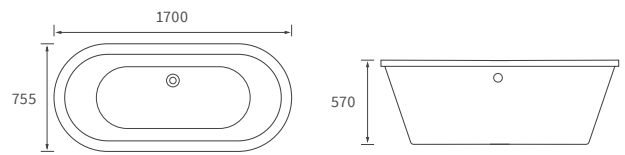

SAVOY SKIRTED BATH

Capacity 180 litres