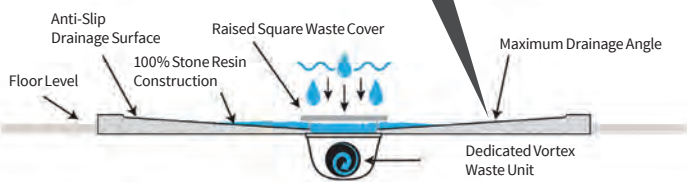

TRAYS INCLUDE WASTE

High flow self cleaning vortex waste

Ultrathin Anti-Slip *shower trays*

Reassurance for the whole family

ADJUSTABLE SQUARE WASTE COVER

EASY-FIT LEG SYSTEM

PERMANENT ANTI-SLIP

- Patent Protected unique surface built into the tray
- Market leading Anti-slip rating - almost twice the industry standard
- Lifetime Anti-slip guarantee. No need to reapply later
- Handmade in the UK
- 25mm ultra low profile - 100% natural stone resin
- Suitable for less-abled
- Dedicated high-flow, self cleaning vortex waste unit (30L per min)
- Easy to fit
- Suitable for hotels, commercial contracts and domestic applications