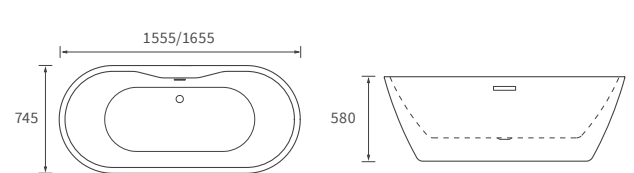

HARLESDEN FLOORSTANDING BATH

Capacity 1555 x 745 x 580mm - 200 litres
Capacity 1655 x 745 x 580mm - 220 litres