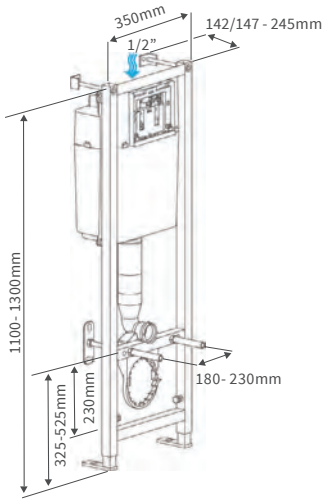

Wall hung frames, concealed cisterns & flush plates

WALL HUNG WC FRAME
Incl. Cistern