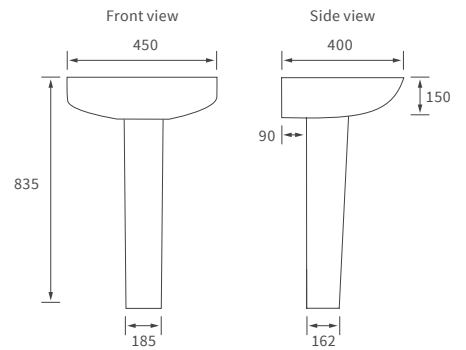

BASIN WITH FULL PEDESTAL

450 x 400mm