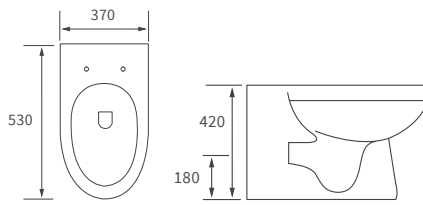

BACK TO WALL PAN

Coupling to soil stack:
Straight out and straight down

Distance from soil pipe spigot to wall: 110mm

For use with concealed cistern