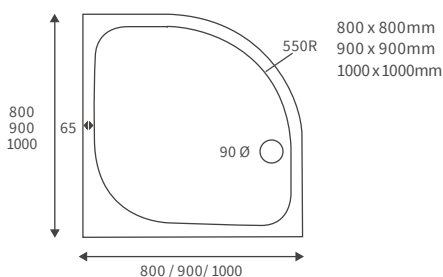

LOW PROFILE QUADRANT TRAYS