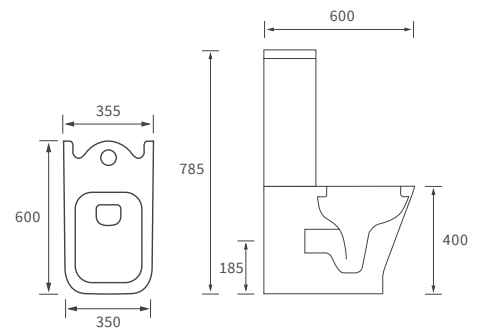

CLOSE COUPLED PAN AND CISTERN

Fully Shrouded

Coupling to soil stack:
Straight out and straight down

Distance from soil pipe spigot to wall: 164mm

Cistern inlet position: Left