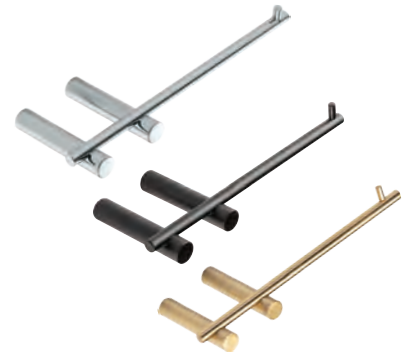

Bertini
Premium Quality