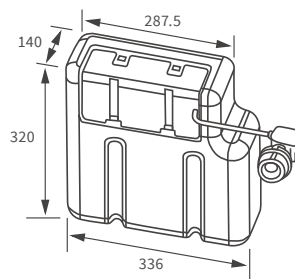

CONCEALED CISTERN - BOTTOM INLET
DIPC0128 Bottom inlet