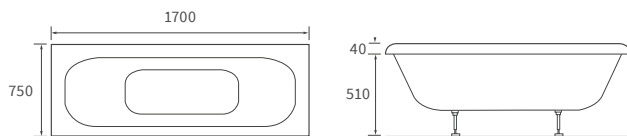

Double end baths

MALONE LUXURY DOUBLE END BATH

Capacity 225 litres