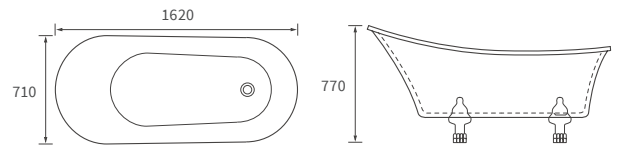

TIVERTON FLOORSTANDING BATH

Capacity 165 litres