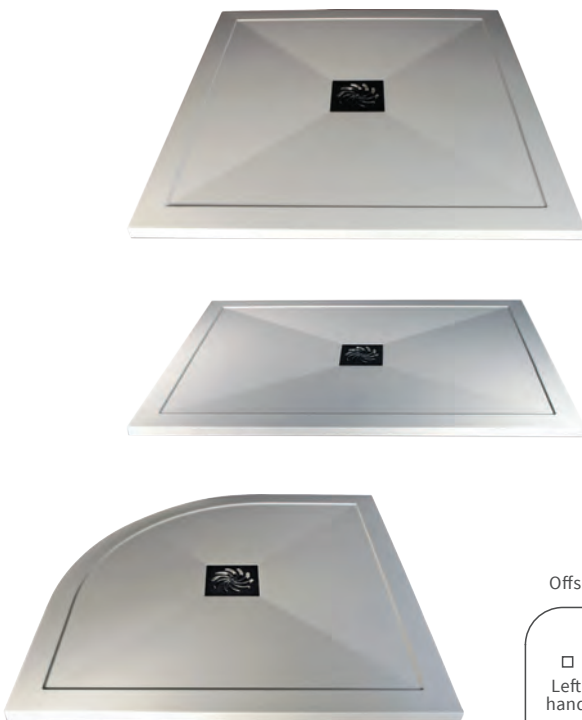

- Handmade in the UK
- 25mm high, 100% natural stone resin
- Tested flow rate of over 33 litres per minute
- Advanced design features incorporating hidden water capture and virtual flat surface technology
- Genuine wetroom alternative without the associated costs and fitting challenges
- Fully complies with EN274 European standard for shower flow rates
- Flush fitting with floor tile for level threshold entry
- Dedicated high flow, self-cleaning vortex waste unit
- Unique 135 x 135mm stainless steel flush fitting waste grid
- Simple and standard shower tray fitment
- Lifetime guarantee against manufacturing defects
- Suitable for wheelchair access