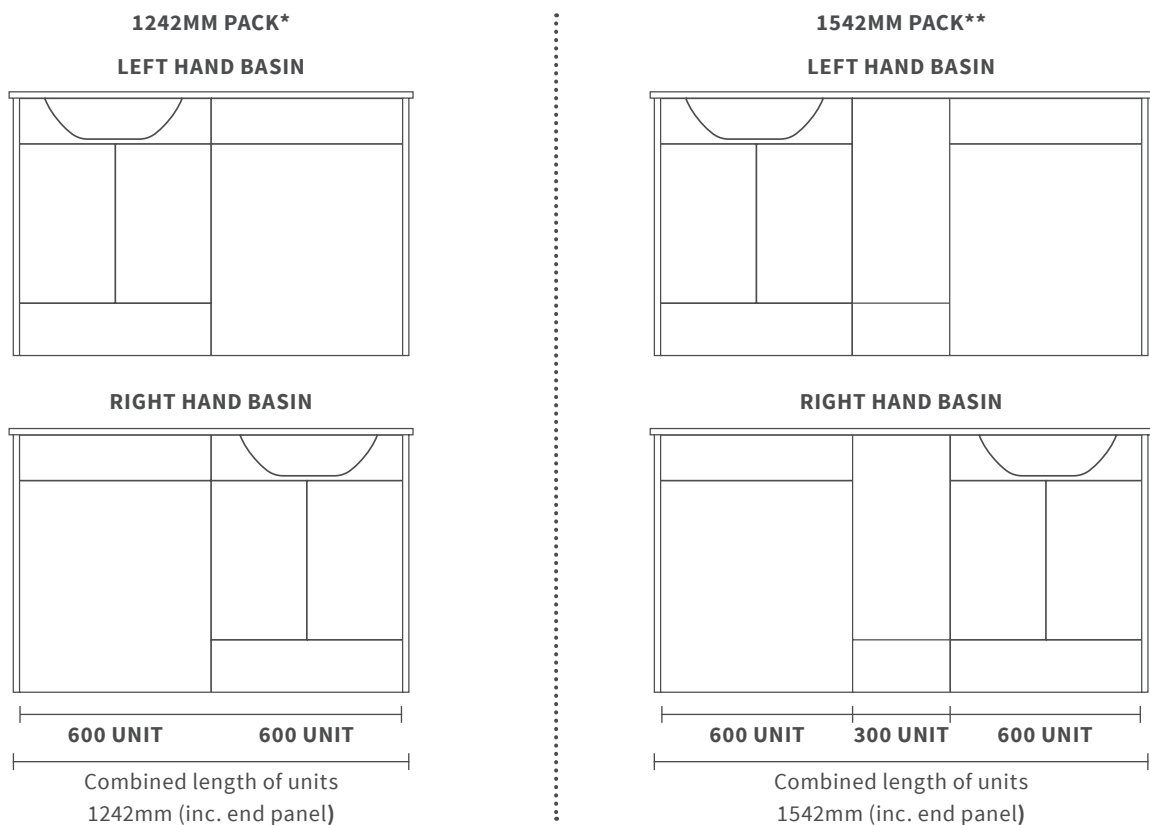

Lucia

DESCRIPTION	SATIN WHITE ASH	SEA GREEN ASH	GREY ASH	PRICE
465mm Floor Standing Tall Boy Unit	DIFT1260	DIFT1274	DIFT1856	£675
605mm Wall Hung Unit Inc. Basin	DIFTP2178	DIFTP2174	DIFTP2176	£550
610mm Floor Standing Unit Inc. Basin	DIFTP1628	DIFTP1626	DIFTP1944	£575
810mm Floor Standing Unit Inc. Basin	DIFTP1948	DIFTP1950	DIFTP1946	£695
510mm WC Unit	DIFT1258	DIFT1272	DIFT1846	£325
550x550mm Round Mirror	DIMS5504	DIMS5506	DIMR0006	£195
Soft Close Seat	DIFT1268	DIFT1278	DIFT1858	£140
Brushed Brass Door Knob (Single)	DIFH0056			£15
Matt Black Door Knob (Single)	DIFH0058			£15

Fitted Furniture

Useful information for integrated basin packs

*Pack includes one piece resin basin (1 tap hole), 600mm basin unit, 600mm WC unit, 2 end panels and plinth.

**Pack includes one piece resin basin (1 tap hole), 600mm basin unit, 300mm 3 drawer unit, 600mm WC unit, 2 end panels and plinth.

OR

Pack includes one piece resin basin (1 tap hole), 600mm basin unit, 300mm 1 door base unit, 600mm WC unit, 2 end panels and plinth.

(FOR BENITA)

Pack includes one piece resin basin (1 tap hole), 600mm basin unit, 300mm 1 door, 1 drawer unit, 600mm WC unit, 2 end panels and plinth.

OR

Pack includes one piece resin basin (1 tap hole), 600mm basin unit, 300mm 1 door base unit, 600mm WC unit, 2 end panels and plinth.