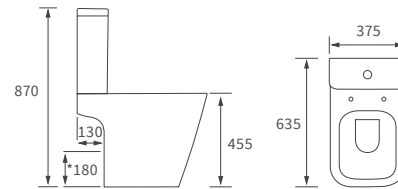

**CLOSE COUPLED WC RIMLESS
OPEN BACK COMFORT HEIGHT**

Coupling to soil stack:
Straight out and
straight down and left
or right
Distance from soil pipe
spigot to wall: 205mm
Cistern inlet position:
Left