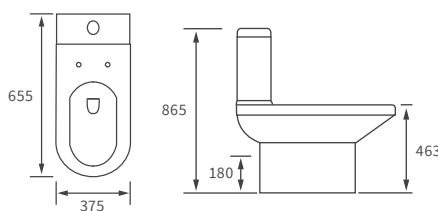

**CLOSED COUPLED PAN AND CISTERN
COMFORT HEIGHT**

Coupling to soil stack:
Straight out, straight down, Left or Right

Distance from soil pipe spigot to wall: 150mm

Cistern inlet position: Right