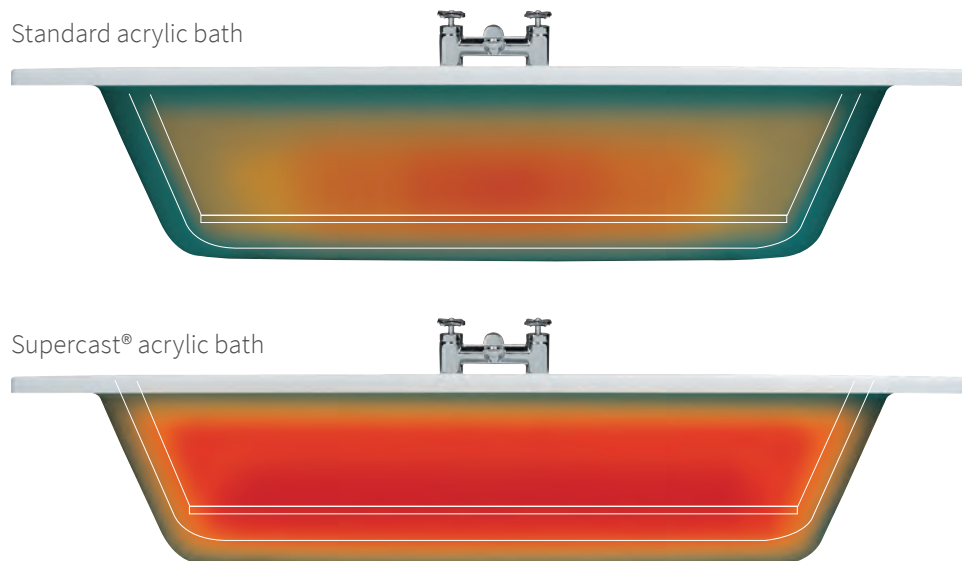

SUPER STRONG

Supercast® reinforcement process results in a strong, hard-wearing bath

INCREASES INSULATION

Keeps your bath water hotter for longer

WARM TO THE TOUCH

Natural high gloss finish is smooth and easy to clean