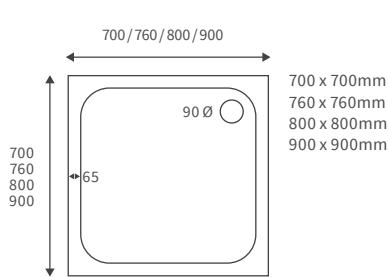

Low profile trays 45mm high

LOW PROFILE SQUARE TRAYS