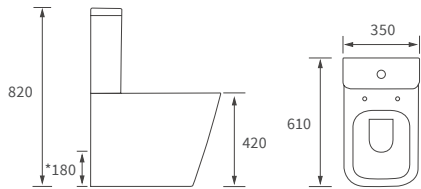

**CLOSE COUPLED WC RIMLESS
FULLY SHROUDED SHORT PROJECTION**

Coupling to soil stack:
Straight out
and straight down
Distance from soil pipe
spigot to wall: 205mm
Cistern inlet position:
Left