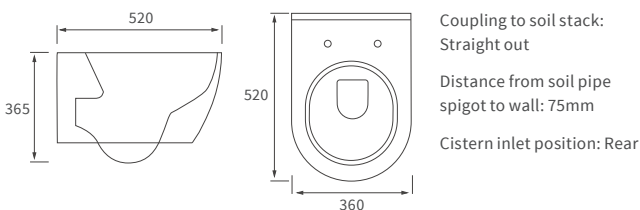

RIMLESS WALL HUNG PAN

Coupling to soil stack:
Straight out
Distance from soil pipe
spigot to wall: 75mm
Cistern inlet position: Rear