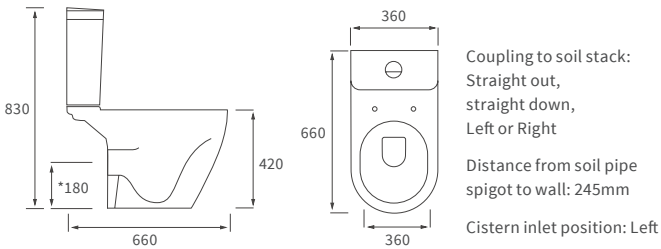

RIMLESS CLOSE COUPLED PAN AND CISTERN OPEN BACK

Coupling to soil stack:
Straight out,
straight down,
Left or Right
Distance from soil pipe
spigot to wall: 245mm
Cistern inlet position: Left