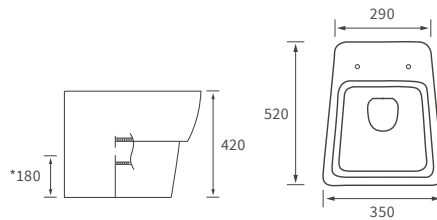

BACK TO WALL PAN

Coupling to soil stack: Straight out and straight down
Distance from soil pipe spigot to wall: 25mm
For use with concealed cistern