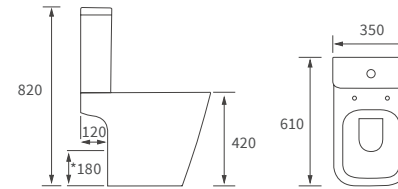

**CLOSE COUPLED WC RIMLESS
OPEN BACK SHORT PROJECTION**

Coupling to soil stack:
Straight out and
straight down and left
or right
Distance from soil pipe
spigot to wall: 205mm
Cistern inlet position:
Left