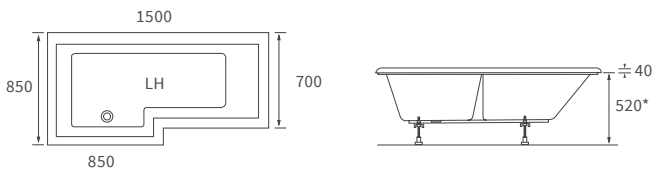

Shower baths

NAVARRE 1700 L SHAPE SHOWER BATH LH AND RH

Overall height including screen 2050mm. Capacity 180 litres

*520mm with acrylic panel, 480mm with wood panel

NAVARRE 1500 L SHAPE SHOWER BATH LH AND RH