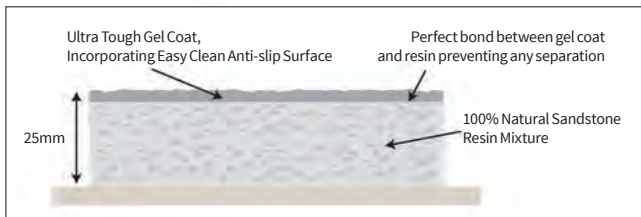

TRAYS INCLUDE WASTE

High flow self cleaning vortex waste

Ultrathin Anti-Slip *shower trays*

Reassurance for the whole family

ADJUSTABLE SQUARE WASTE COVER

EASY-FIT LEG SYSTEM

PERMANENT ANTI-SLIP

- Patent Protected unique surface built into the tray
- Market leading Anti-slip rating - almost twice the industry standard
- Lifetime Anti-slip guarantee. No need to reapply later
- Handmade in the UK
- 25mm ultra low profile - 100% natural stone resin
- Suitable for less-abled
- Dedicated high-flow, self cleaning vortex waste unit (30L per min)
- Easy to fit
- Suitable for hotels, commercial contracts and domestic applications