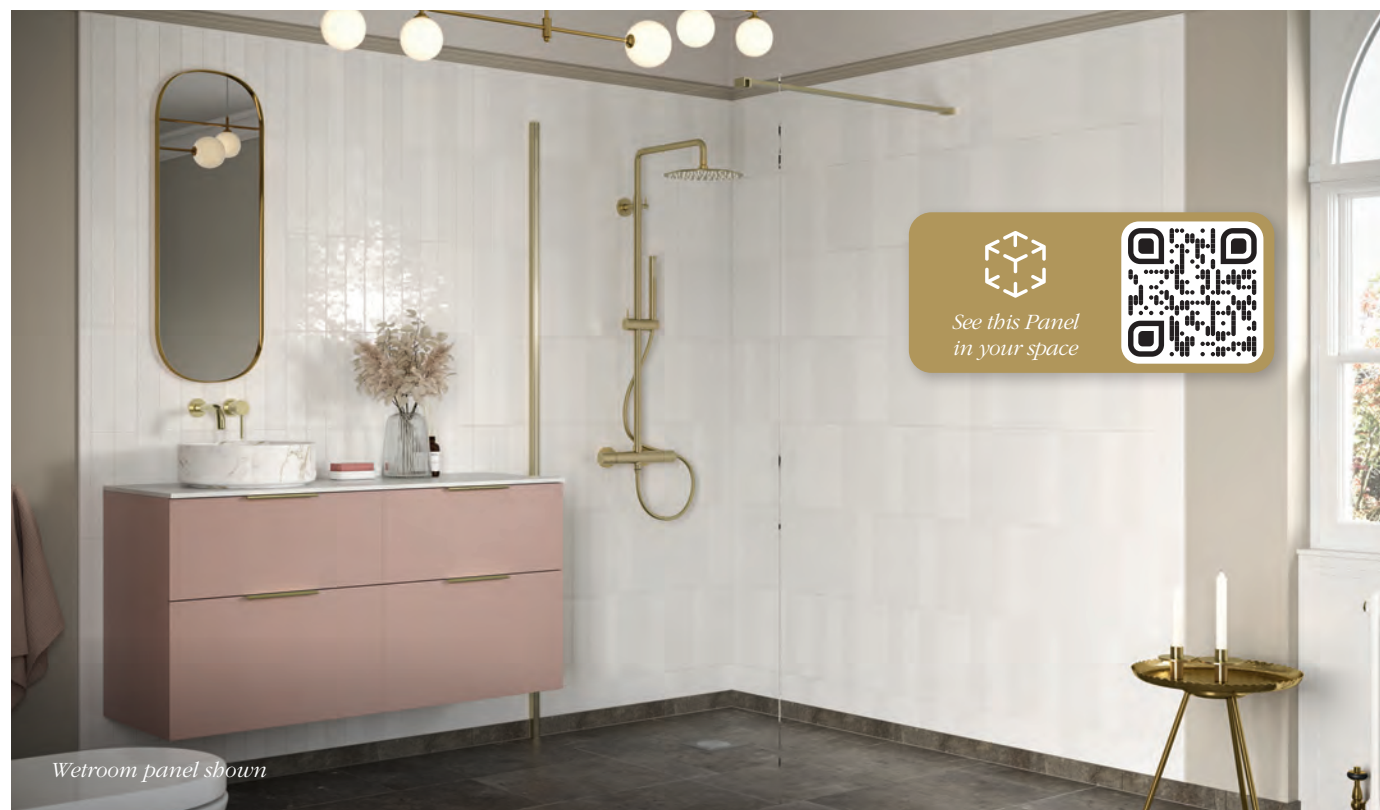

Wetroom panel shown

Fluted glass panel video

Wetroom Panels Clear Glass, Brushed Brass Profile

Creates a stunning centrepiece in any bathroom.

1950mm high

Wetroom compatible

8mm toughened safety glass

Adjustment for out of true walls

Concealed fixings

Easy Clean glass treatment

Power shower compatible

Approved

Wetroom panel with side panel shown

Can be installed directly onto a prepared floor in a wetroom or on a tray.

Wetroom panel shown

See this Panel in your space

Browse our full range of complementing trays. Pages 202-207.

New

Wetroom Panels Clear Glass, Brushed Brass Profile and Splash Panel

Why not add in a 300mm rotating panel, designed to control splashes in your bathroom.