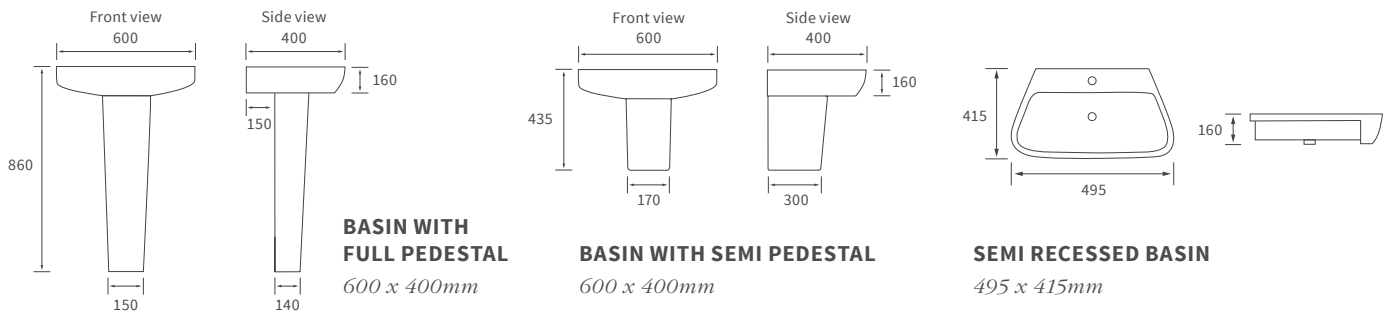

Tilia

**CLOSE COUPLED WC RIMLESS
COMFORT HEIGHT FULLY SHROUDED**

Coupling to soil stack:
Straight out
and straight down
Distance from soil pipe
spigot to wall: 205mm
Cistern inlet position:
Left