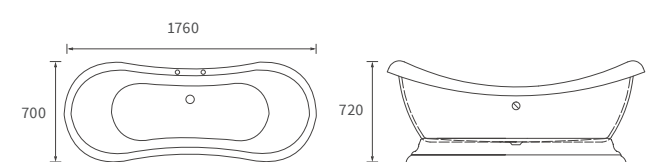

GRACE FLOORSTANDING BATH

Capacity 175 litres