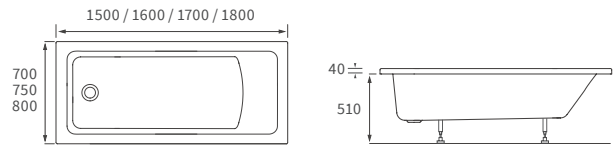

NAVARRE SINGLE END BATH

Capacity 1500 x 700mm - 170 litres, 1600 x 700mm - 185 litres, 1700 x 700mm - 200 litres
Capacity 1700 x 750mm - 210 litres, 1800 x 800mm - 225 litres