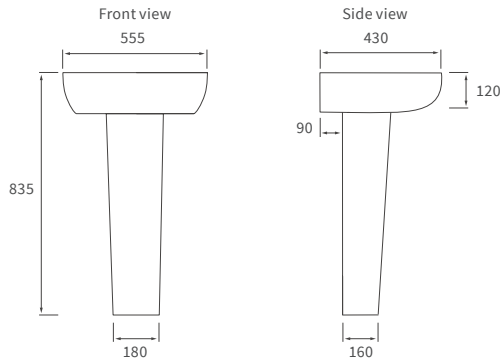

Senna

BASIN WITH FULL PEDESTAL

555 x 430mm