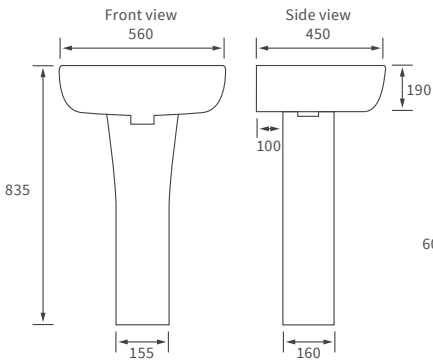

Cedarwood

BASIN WITH FULL PEDESTAL

560 x 450mm