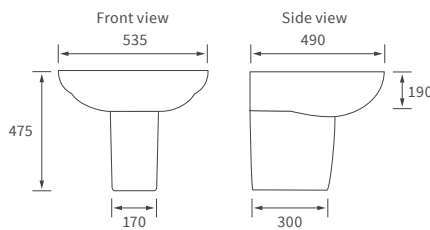

Mimosa

BASIN WITH FULL PEDESTAL

535 x 490mm

BASIN WITH SEMI PEDESTAL

535 x 490mm

SEMI RECESSED BASIN

540 x 500mm

CLOSE COUPLED PAN AND CISTERN