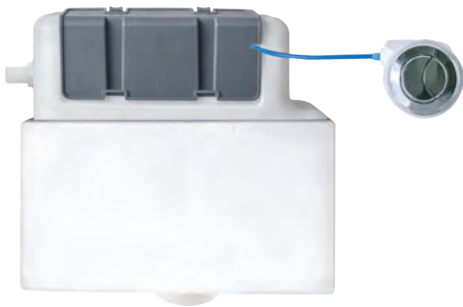

Concealed cisterns with push button flush

CONCEALED CISTERN - BOTTOM INLET

Dual flush cistern
W336 x H320 x D140mm
Cistern includes pipe that
can be cut to size
DIPC0128 **£75**

- Compact design with both front and top access
- Water saving dual flush action
- Polystyrene sleeve to avoid condensation
- Includes push button chrome
- Bottom inlet
- Also compatible with DIAC0204 Brushed Brass & DIAC0206 Matt Black dual push buttons below
- 1 Year Guarantee