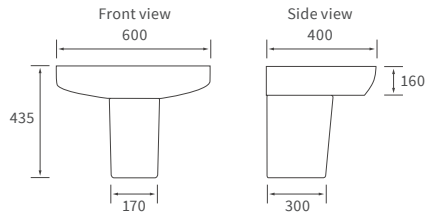

BASIN WITH SEMI PEDESTAL

600 x 400mm