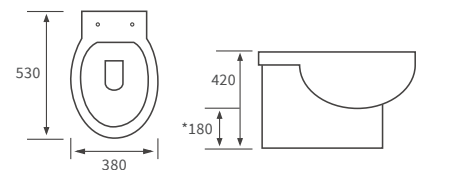

BACK TO WALL PAN

Coupling to soil stack: Straight out and straight down
Distance from soil pipe spigot to wall: 10mm
For use with concealed cistern