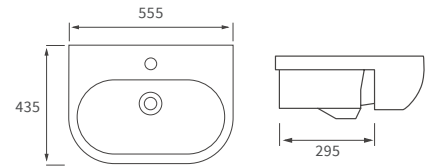

SEMI RECESSED BASIN

555 x 435mm