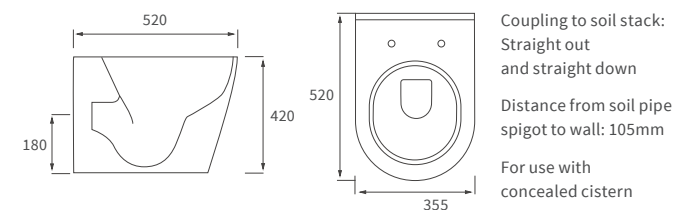

BACK TO WALL PAN

Coupling to soil stack:
Straight out
and straight down
Distance from soil pipe
spigot to wall: 105mm
For use with
concealed cistern