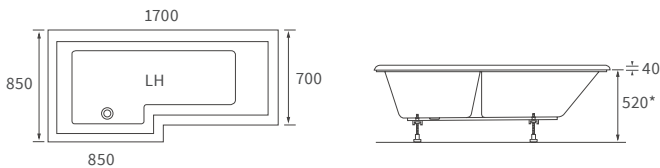

Shower baths

NAVARRE 1700 L SHAPE SHOWER BATH LH AND RH

Overall height including screen 2050mm. Capacity 180 litres

*520mm with acrylic panel, 480mm with wood panel

NAVARRE 1500 L SHAPE SHOWER BATH LH AND RH