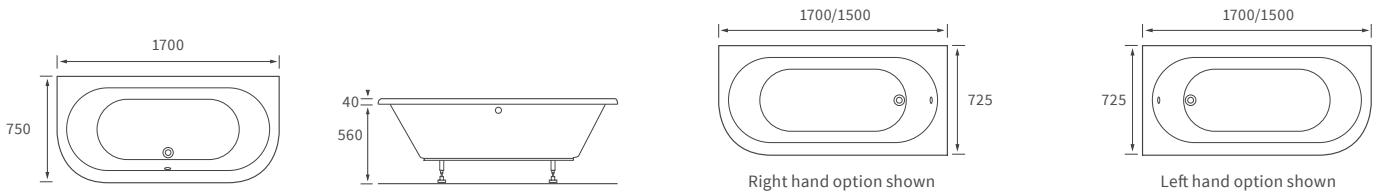

Capacity 185 litres

OCALA BATH

Capacity 190 litres

Easy access bath

1690 X 690MM WALK IN EASY ACCESS BATH

Capacity 200 litres

Back to wall baths

SANIBEL BACK TO WALL BATH