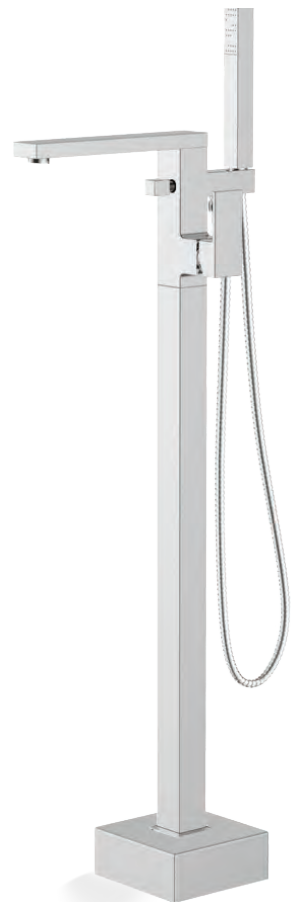

**FLOOR STANDING
BATH/SHOWER MIXER**
Min. 1.5 bar
DITB1106 **£466**

* 3 year guarantee on valves and 5 year on body and finish. 1 year on serviceable parts.