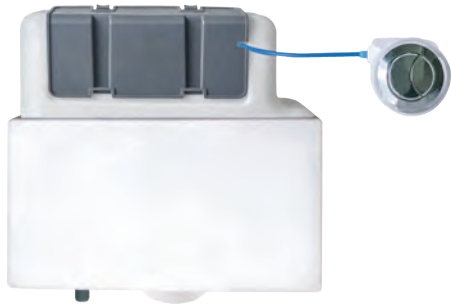

Concealed cisterns with push button flush

CONCEALED CISTERN - BOTTOM INLET

Dual flush cistern
W336 x H320 x D140mm
Cistern includes pipe that
can be cut to size
DIPC0128 **£75**

- Compact design with both front and top access
- Water saving dual flush action
- Polystyrene sleeve to avoid condensation
- Includes push button chrome
- Bottom inlet
- Also compatible with DIAC0204 Brushed Brass & DIAC0206 Matt Black dual push buttons below
- 1 Year Guarantee