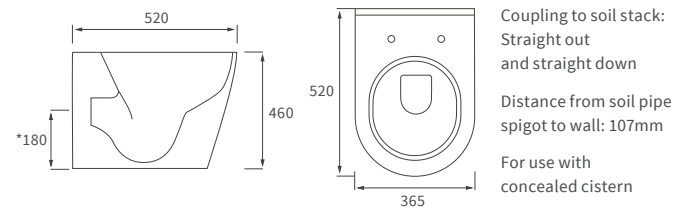

RIMLESS BACK TO WALL PAN COMFORT HEIGHT

Coupling to soil stack:
Straight out
and straight down
Distance from soil pipe
spigot to wall: 107mm
For use with
concealed cistern