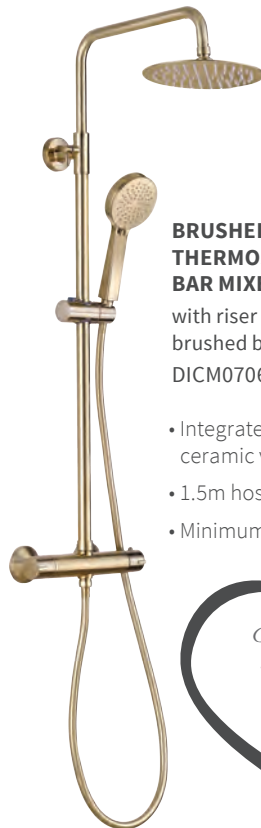

BRUSHED BRASS THERMOSTATIC BAR MIXER

with riser kit, brushed brass
DICM0706 **£352**

- Integrated diverter ceramic valve
- 1.5m hose
- Minimum pressure 0.5 bar

Complement your shower with our brushed brass wetroom panels

Pages 154-157