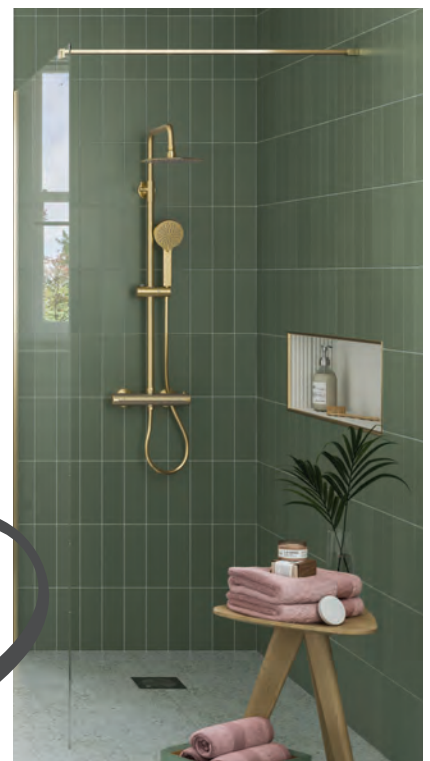

with riser kit, brushed brass
DICM0706 **£352**

- Integrated diverter ceramic valve
- 1.5m hose
- Minimum pressure 0.5 bar

Complement your shower with our brushed brass wetroom panels

Pages 154-157

Mixer showers