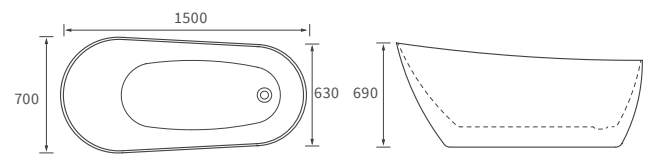

ASHBOURNE FLOORSTANDING BATH

Capacity 212 litres