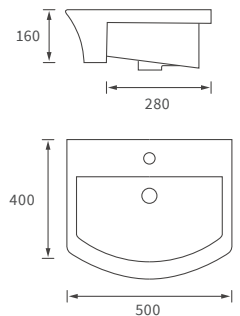

SEMI RECESSED BASIN

500 x 400mm