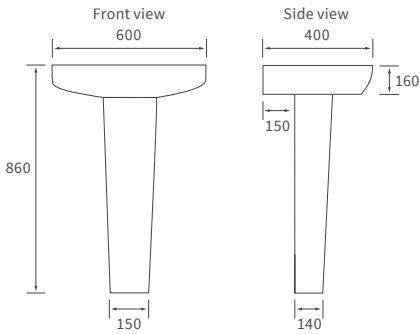

Amyris

BASIN WITH FULL PEDESTAL

600 x 400mm