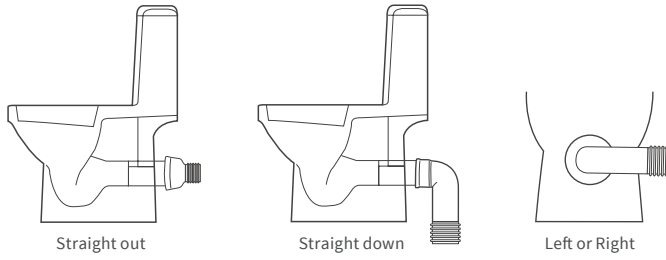

Coupling to soil stack guide