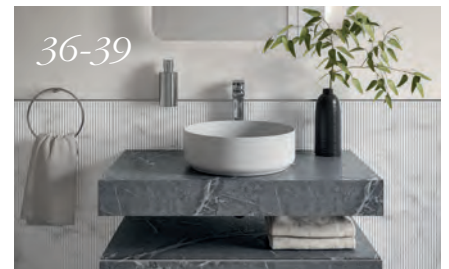

6-89

Modular furniture

Modular furniture has individual units that can be fitted anywhere in your bathroom space to create a bespoke look.

- 8-11** Contrast furniture
- 12-15** Lambra furniture
- 16-21** Perla furniture
- 22-25** Gatsby furniture
- 26-29** Align furniture
- 30-35** Statement furniture
- 36-39** Natural furniture
- 40-43** Carino furniture
- 44-47** Elements furniture
- 48-53** Volta furniture
- 54-57** Venosa furniture
- 58-59** Vista furniture
- 60-63** Lucia furniture
- 64-65** Washbowls