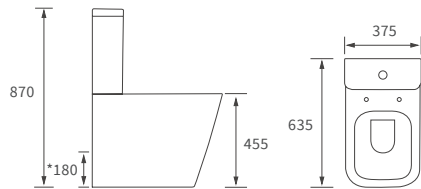

Tilia

**CLOSE COUPLED WC RIMLESS
COMFORT HEIGHT FULLY SHROUDED**

Coupling to soil stack:
Straight out
and straight down
Distance from soil pipe
spigot to wall: 205mm
Cistern inlet position:
Left