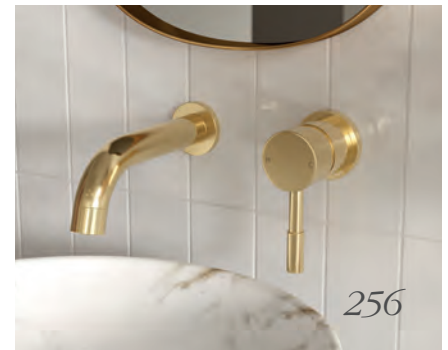

Take time for our
taps 234-269

Getting the right finishing touches for your bathroom can really add the wow factor and transform your room into a stunning suite.

- 236-243** Vema taps
- 244-263** Modern taps
- 264-267** Classic taps
- 268** Thermostatic bath shower mixer
- 268-269** Bottle traps and wastes