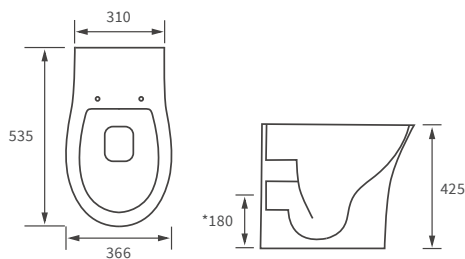

BACK TO WALL PAN

Coupling to soil stack: Straight out and straight down
Distance from soil pipe spigot to wall: 105mm
For use with concealed cistern