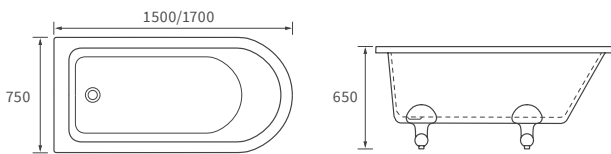

CLEVEDON FLOORSTANDING BATH

W1500 capacity 220 litres

W1700 capacity 260 litres