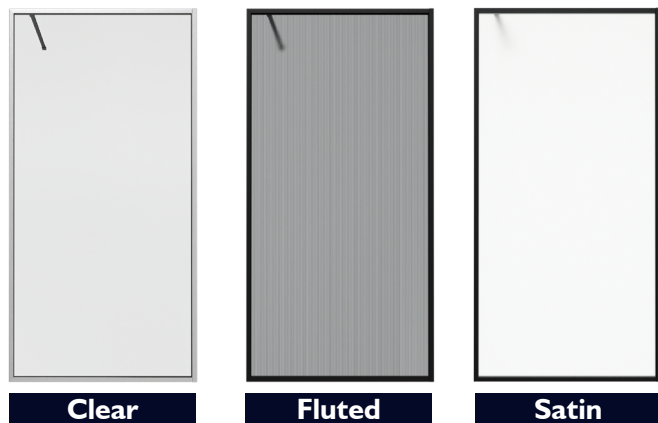

* Please note Neptune range is available left or right hand, please refer to price pages at the back when ordering

JUPITER PUSH FIX WET ROOM PANEL

*Retro fit
flipper panel,
Fits all
existing 8mm,
2m high panels*

Push Fix
Easy Install

VIEW ONLINE

Mix & Match glass and colour finish options

Glass Options

Glass Options

Flipper Panel

Colour Finish Options

Colour Option

Push Fix profiles for an easy install

Sizes Available

Features

Product	Fixed Panel	Chrome Profile & Clear Glass		Chrome Profile & Glass Options		Colour Profile & Clear Glass		Colour Profile & Glass Options	
Description	Size	Price Inc VAT	Price Ex VAT	Price Inc VAT	Price Ex VAT	Price Inc VAT	Price Ex VAT	Price Inc VAT	Price Ex VAT
8mm Push Fix Frameless Wet Room Panels	800mm	£599.00	£499.17	£1,199.00	£999.17	£699.00	£582.50	£1,299.00	£1,082.50
8mm Push Fix Frameless Wet Room Panel	900mm	£629.00	£524.17	£1,299.00	£1,082.50	£729.00	£607.50	£1,399.00	£1,165.83
8mm Push Fix Frameless Wet Room Panel	1000mm	£649.00	£540.83	£1,399.00	£1,165.83	£749.00	£624.17	£1,499.00	£1,249.17
8mm Push Fix Frameless Wet Room Panel	1200mm	£699.00	£582.50	£1,499.00	£1,249.17	£799.00	£665.83	£1,599.00	£1,332.50