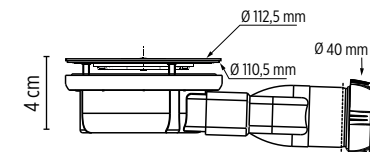

UNIVERSAL PLUS

ADHESIVE / SEALANT

ADHESIVE FOR WALL PANELS

Hybrid single-component high-tack adhesive. Can be repositioned within 40 mins. Colour white. Apply a vertical line every 20 cm across the width. Approx. 1 tube per panel

COLLPAN	£29

SEALANT FOR JOINTS

Waterproof, flexible, fungicidal

JOINPAN ---	£27

--- Add colour choice (eg. **JOINPAN 267**)

JOINPAN Colours	100 Transparent	200 White	267 Nougat	214 Silver	221 Lava	245 Greige
Corresponding SMO™	All Colours	200 Gloss White 201 Matt White 314 Glacier Galaxy Satin	212 Artic Galaxy Gloss 226 Nougat Galaxy Gloss 267 Nougat Satin 268 Nougat Gloss 315 Ivory Satin	214 Silver Galaxy Gloss 294 Cognac Galaxy Gloss 304 Sonora Galaxy Gloss 316 Pewter Galaxy Satin T231 Polaris	258 Granite Galaxy Gloss	245 Greige Satin

COLOUR MATCHED SMO™ COVER

ZZCACHEBONDEVANGO

Included

REPAIR KIT

REPAIR KIT : for repairing marks and scratches that have altered the surface of the gel coat and for optional treating of edges trimmed on site.

KITSMOC ---	£99

--- Add colour choice (eg. **KITSMOC 267**)

⚠ Please read and follow the instructions carefully.

WASTES

BONDOUSC

Included

29 L/min

SLIMSCUKUP

Waterless Rubber Membrane Trap
To upgrade from BONDOUSC

Additional Cost	£25

32 L/min

FLUSHSCUP

To upgrade from BONDOUSC

Additional Cost	£59

44 L/min