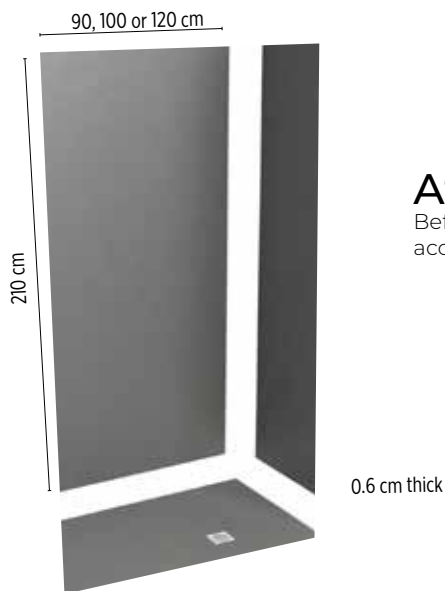

WALL PANELS

ALTIMAX

Dimensions : Standard

Weight per m² : 12 kg

Thickness : 0.6 cm

Discover our
Altimax wall panels

2 standard height

Available in 2 heights 2.1 m, 2.4 m and 0.9 m or 1.2 m wide.

Stone effect finish

Natural and warm surface pattern, similar to stone.

4 finished edges

No added profiles and no retouching for a perfect finish.

PANEL HEIGHT 210 CM

Attention:

Before ordering, remember to check accessibility on site for large panels.

DIMENSIONS	PRODUCT CODE	PRICE
210 x 90 cm	ZPDEC21090	£599
210 x 100 cm	ZPDEC210100	£649
210 x 120 cm	ZPDEC210120	£699

COLOURS

* Gloss Colours

SELECTION OF ADHESIVE & SEALANT AVAILABLE - P. 45

PRICES RRP (INC. VAT)

PANEL HEIGHT 240 CM

Attention:

Before ordering, remember to check accessibility on site for large panels.

DIMENSIONS	PRODUCT CODE	PRICE
240 x 90 cm	ZPDEC24090	£649
240 x 120 cm	ZPDEC240120	£749

ADHESIVE / SEALANT