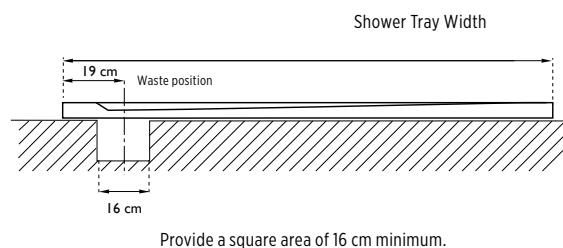

SURFACE MOUNTED

H : **minimum** height depending on the waste.

H = 8.5 cm   BONDVIEGA60