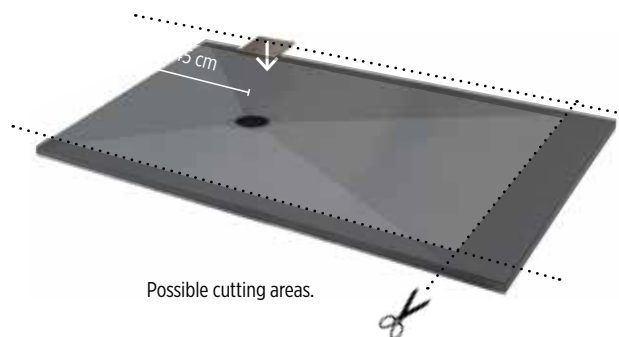

• AVAILABLE FOR QUICK DELIVERY - PAGE 9

SIT ON

ALTIMA shower trays have a flat base so they can be installed directly onto the existing floorboards or tiles.

INSET

Thanks to their low height (3 cm), ALTIMA shower trays can be fitted onto flooring joists and inset into the floor for a wetroom look.

COLOURS

Gloss Colours : anti-slip **PN6**
 Matt Colours : anti-slip **PN24**

* Gloss Colours
 ** Stock Colours

SELECTION OF ADHESIVE & SEALANT AVAILABLE - P. 45

SHOWER TRAY AVAILABILITY

		STONE EFFECT				
						
DIMENSIONS	PRODUCT CODE	201 Matt White Satin	221 Lava	T231 Polaris	245 Greige Satin	267 Nougat Satin
80 x 120 cm	ZBDEC80120	●	●	●	●	●
80 x 140 cm	ZBDEC80140	●	●	●	●	●
80 x 160 cm	ZBDEC80160	□	□	□	□	□
80 x 180 cm	ZBDEC80180	●	●	●	●	●
90 x 90 cm	ZBDEC9090	□	□	□	□	□
90 x 100cm	ZBDEC90100	□	□	□	□	□
90 x 120 cm	ZBDEC90120	●	●	●	●	●
90 x 140 cm	ZBDEC90140	●	●	●	●	●
90 x 160 cm	ZBDEC90160	●	●	●	●	●
90 x 180 cm	ZBDEC90180	●	●	●	●	●
90 x 200 cm	ZBDEC90200	●	●	●	●	●
100 x 120 cm	ZBDEC100120	□	□	□	□	□
100 x 140 cm	ZBDEC100140	□	□	□	□	□
100 x 160 cm	ZBDEC100160	□	□	□	□	□
100 x 180 cm	ZBDEC100180	□	□	□	□	□
100 x 200 cm	ZBDEC100200	□	□	□	□	□

● 3-4 DAY DELIVERY (UK STOCK) □ 3-4 WEEK DELIVERY (MADE TO ORDER)

CUTTING INFORMATION

- Cutting is available on request in our factory and re-gelcoated for a perfect seal and protection.
- Re-gelcoating is in the same colour or to match the shower tray. However, slight differences in shade may occur.
- Always place the trimmed side against a wall.
- Always flush-fit the tray if it has been cut on 2 long sides (trimming more than 5 cm) or widthways.
- The on-site fitter can make any further adjustments as required.