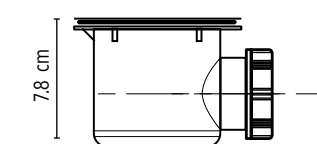

UNIVERSAL PLUS

ADHESIVE / SEALANT

ADHESIVE FOR WALL PANELS

Hybrid single-component high-tack adhesive. Can be repositioned within 40 mins. Colour white. Apply a vertical line every 20 cm across the width. Approx. 1 tube per panel

COLLPAN	£29

SEALANT FOR JOINTS

Waterproof, flexible, fungicidal

JOINPAN ---	£27

--- Add colour choice (eg. **JOINPAN 267**)

JOINPAN Colours	100 Transparent	200 White	267 Nougat	214 Silver	221 Lava	245 Greige
Corresponding SMO™	All Colours	200 Gloss White 201 Matt White 314 Glacier Galaxy Satin	212 Artic Galaxy Gloss 226 Nougat Galaxy Gloss 267 Nougat Satin 268 Nougat Gloss 315 Ivory Satin	214 Silver Galaxy Gloss 294 Cognac Galaxy Gloss 304 Sonora Galaxy Gloss 316 Pewter Galaxy Satin T231 Polaris	258 Granite Galaxy Gloss	245 Greige Satin

COLOUR MATCHED SMO™ COVER

ZZCACHEBONDEVANGO

Included

REPAIR KIT

REPAIR KIT : for repairing marks and scratches that have altered the surface of the gel coat and for optional treating of edges trimmed on site.

KITSMOC ---	£99

--- Add colour choice (eg. **KITSMOC 267**)

⚠ Please read and follow the instructions carefully.

WASTES

BONDOUSC

Included

29 L/min

SLIMSCUKUP

Waterless Rubber Membrane Trap
To upgrade from BONDOUSC

Additional Cost	£25

32 L/min

FLUSHSCUP

To upgrade from BONDOUSC

Additional Cost	£59

44 L/min