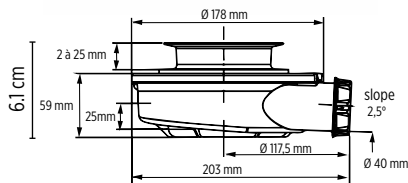

FLUSHSC

44 L/min

PRICE	£99