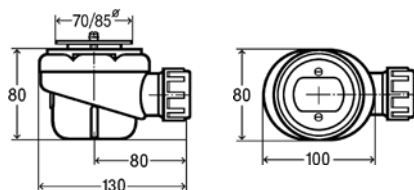

33 L/min

PRICE	£99
-------	-----

BONDVIEGA60

44 L/min

PRICE	£69
-------	-----

SMO™ COVER - ZZCACHEBONDEVANGO

PRICE	£99
-------	-----

***NB. CARRIAGE COSTS ARE INCLUDED FOR ALL SHOWER TRAYS AND WALL PANELS.
Individually ordered wastes, adhesives and ancillaries will incur a £10 P&P charge.**