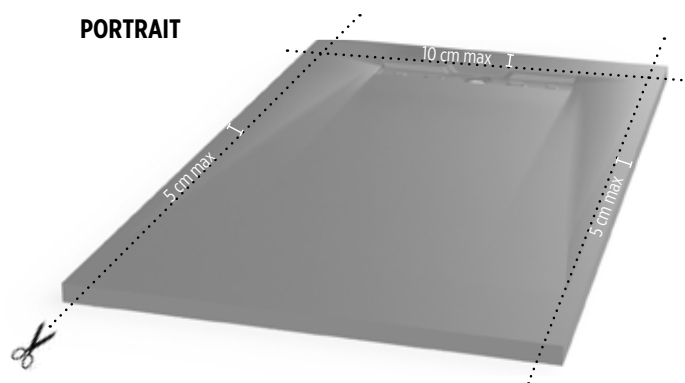

• QUICK DELIVERY
201 MATT WHITE SATIN ONLY
UK STOCK,
3-4 DAY DELIVERY

OKA LANDSCAPE SHOWER TRAYS

DIMENSIONS	PRODUCT CODE	PRICE
80 x 120 cm	ZBOKA080120	£745
80 x 140 cm	ZBOKA080140	£945
80 x 160 cm	ZBOKA080160	£1145
80 x 180 cm	ZBOKA080180	£1195
80 x 200 cm	ZBOKA080200	£1295
90 x 100 cm	ZBOKA090100	£745
90 x 120 cm	ZBOKA090120	£795
90 x 140 cm	ZBOKA090140	£995
90 x 160 cm	ZBOKA090160	£1195
90 x 180 cm	ZBOKA090180	£1295
90 x 200 cm	ZBOKA090200	£1475
100 x 100 cm	ZBOKA100100	£945
100 x 120 cm	ZBOKA100120	£1045
100 x 140 cm	ZBOKA100140	£1145
100 x 160 cm	ZBOKA100160	£1245
100 x 180 cm	ZBOKA100180	£1395
100 x 200 cm	ZBOKA100200	£1495

CUTTING INFORMATION

LANDSCAPE

PORTRAIT

- Cutting is available on request in our factory and re-gelcoated for a perfect seal and protection.
- Re-gelcoating is in the same colour or to match the shower tray. However, slight differences in shade may occur.
- Always place the trimmed side against a wall.
- Always flush-fit the tray if it has been cut on 2 long sides (trimming more than 5 cm) or widthways.
- The on-site fitter can make any further adjustments as required.