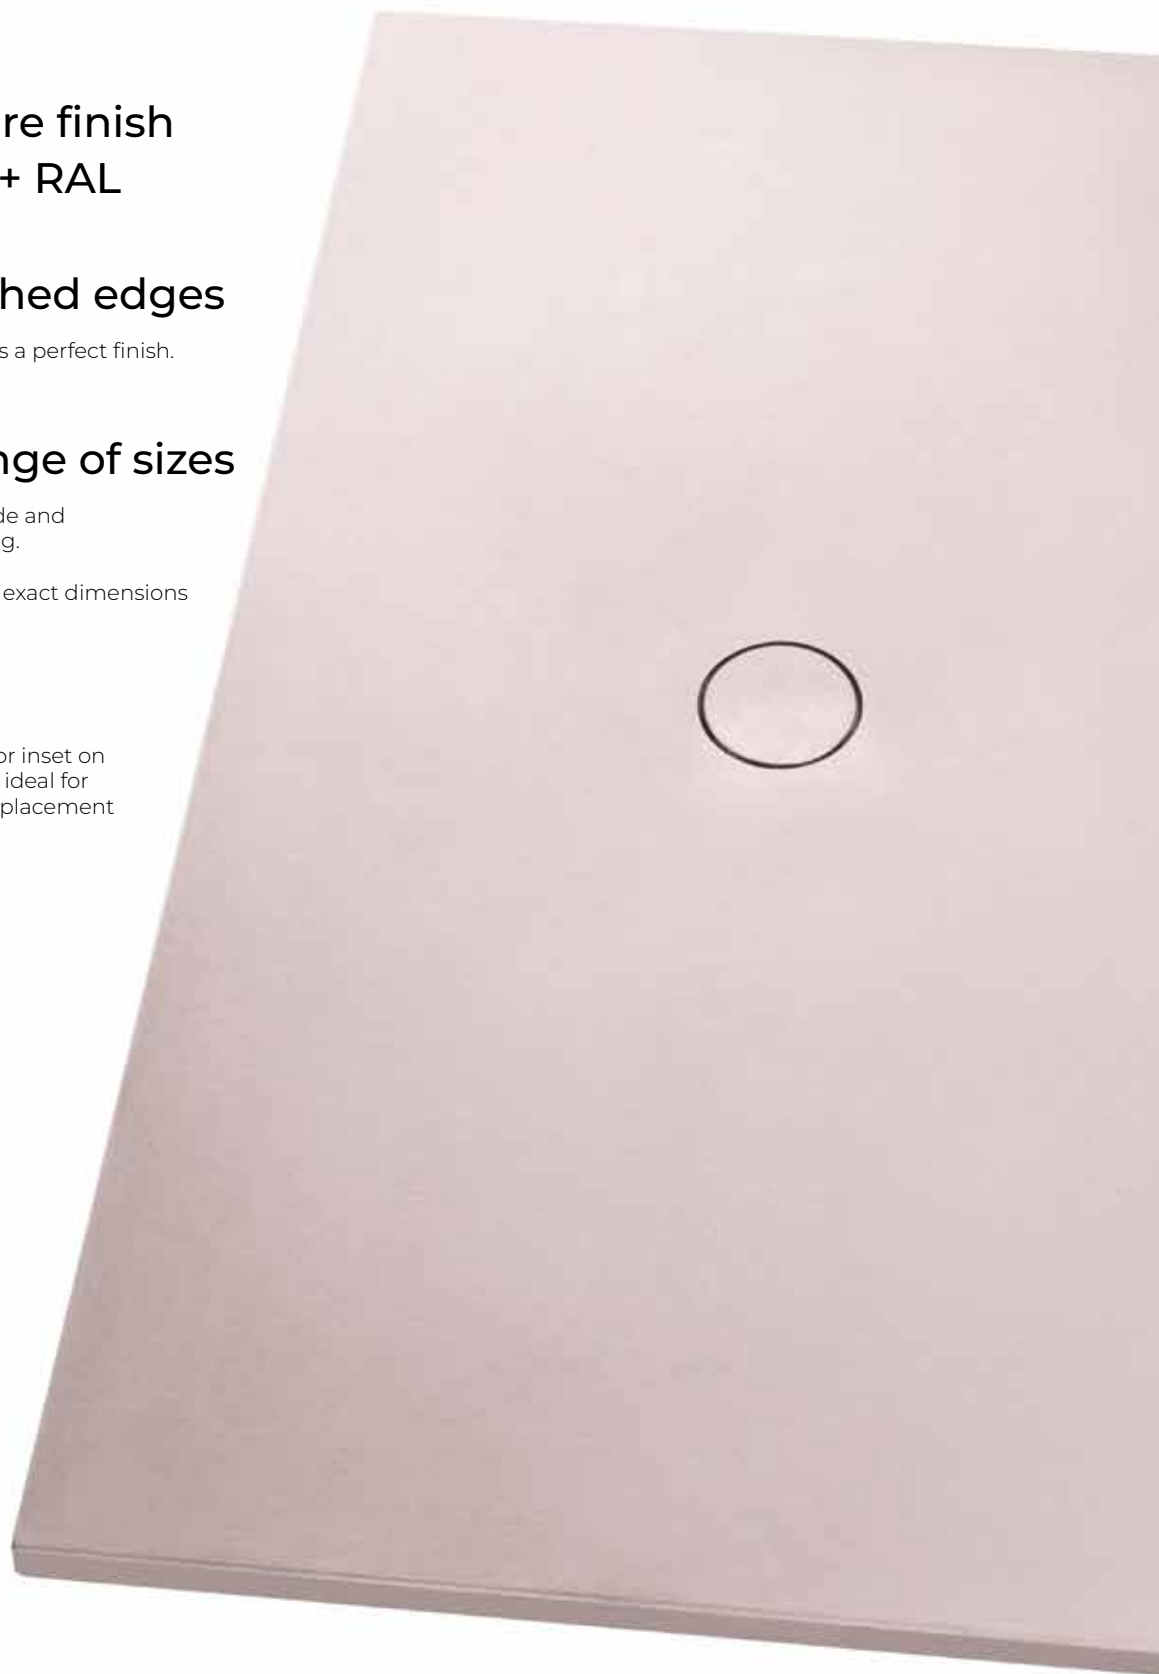

4 cast finished edges

No retouching ensures a perfect finish.

Largest range of sizes

From 70 to 120 cm wide and
from 70 to 200 cm long.

Manufactured to your exact dimensions

Easy to fit

All on the same level, or inset on
joists, Universal plus is ideal for
renovations or bath replacement
projects.