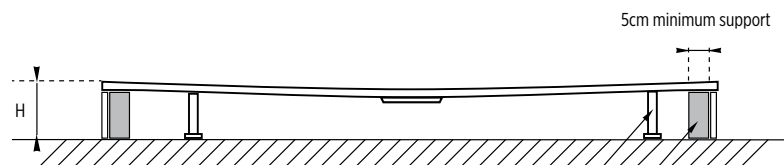

RAISED

H: **min** gap height depending on the waste.

H = 8.3 cm	BONDOUSC
H = 4.5 cm	SLIMSCUK
H = 6.6 cm	FLUSHSC

Supporting feet adjustable from 8.5 to 16 cm. Or use masonry blocks.

Compulsory minimum 5 cm peripheral support required.