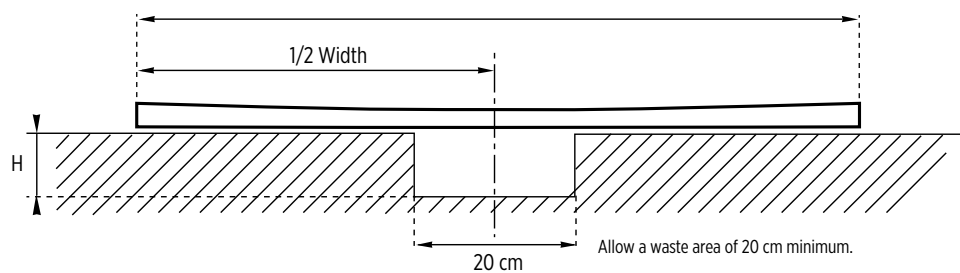

TECHNICAL SPECIFICATIONS

INSTALLATION

RECESSED

Allow a 3.5 cm recess over the entire area of the shower tray.
H: **min** gap height depending on the waste.

H = 8.3 cm	BONDOUSC
H = 4.5 cm	SLIMSCUK
H = 6.6 cm	FLUSHSC
H = 6.5 cm	BONDEVIEGA90

SURFACE MOUNTED

H: **min** gap height depending on the waste.

H = 8.3 cm	BONDOUSC
H = 4.5 cm	SLIMSCUK
H = 6.6 cm	FLUSHSC
H = 6.5 cm	BONDEVIEGA90