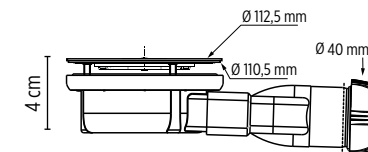

ELEGANCE PLUS

ADHESIVE / SEALANT

ADHESIVE FOR WALL PANELS

Hybrid single-component high-tack adhesive. Can be repositioned within 40 mins. Colour white. Apply a vertical line every 20 cm across the width. Approx. 1 tube per panel

COLLPAN	£29

SEALANT FOR JOINTS

Waterproof, flexible, fungicidal

JOINPAN ---	£27

--- Add colour choice (eg. **JOINPAN 267**)

JOINPAN Colours	100 Transparent	200 White	267 Nougat	214 Silver	221 Lava	245 Greige
Corresponding SMO™	All Colours	200 Gloss White 201 Matt White 314 Glacier Galaxy Satin	212 Artic Galaxy Gloss 226 Nougat Galaxy Gloss 267 Nougat Satin 268 Nougat Gloss 315 Ivory Satin	214 Silver Galaxy Gloss 294 Cognac Galaxy Gloss 304 Sonora Galaxy Gloss 316 Pewter Galaxy Satin T231 Polaris	258 Granite Galaxy Gloss	245 Greige Satin

COLOUR MATCHED SMO™ COVER

ZZCACHEBONDEVANGO

Included

REPAIR KIT

REPAIR KIT : for repairing marks and scratches that have altered the surface of the gel coat and for optional treating of edges trimmed on site.

KITSMOC ---	£99

--- Add colour choice (eg. **KITSMOC 267**)

⚠ Please read and follow the instructions carefully.

WASTES

BONDOUSC

Included

29 L/min

SLIMSCUKUP

Waterless Rubber Membrane Trap
To upgrade from BONDOUSC

Additional Cost	£25

32 L/min

FLUSHSCUP

To upgrade from BONDOUSC

Additional Cost	£59

44 L/min