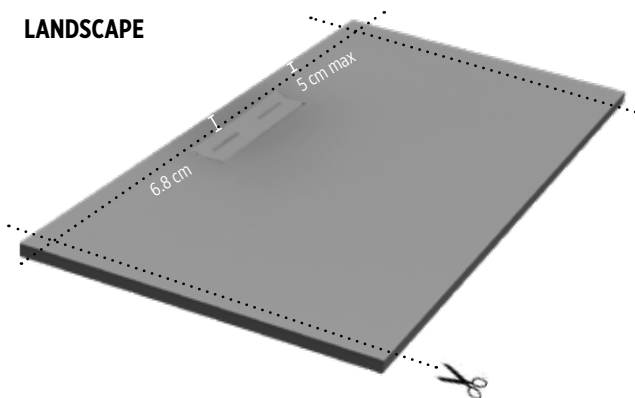

Portrait or Landscape waste options,
adjustable in length and width
to suit your individual requirements

Flat base

Quick and easy installation

OKA PORTRAIT SHOWER TRAYS

DIMENSIONS	PRODUCT CODE	PRICE
80 x 120 cm	ZBOKP080120 •	£745
80 x 140 cm	ZBOKP080140 •	£945
80 x 160 cm	ZBOKP080160	£1145
80 x 180 cm	ZBOKP080180 •	£1195
80 x 200 cm	ZBOKP080200	£1295
90 x 100 cm	ZBOKP090100	£745
90 x 120 cm	ZBOKP090120	£795
90 x 140 cm	ZBOKP090140	£995
90 x 160 cm	ZBOKP090160 •	£1195
90 x 180 cm	ZBOKP090180	£1295
90 x 200 cm	ZBOKP090200	£1475
100 x 100 cm	ZBOKP100100	£945
100 x 120 cm	ZBOKP100120	£1045
100 x 140 cm	ZBOKP100140	£1145
100 x 160 cm	ZBOKP100160	£1245
100 x 180 cm	ZBOKP100180	£1395
100 x 200 cm	ZBOKP100200	£1495

• QUICK DELIVERY
201 MATT WHITE SATIN ONLY
UK STOCK,
3-4 DAY DELIVERY

OKA LANDSCAPE SHOWER TRAYS

DIMENSIONS	PRODUCT CODE	PRICE
80 x 120 cm	ZBOKA080120	£745
80 x 140 cm	ZBOKA080140	£945
80 x 160 cm	ZBOKA080160	£1145
80 x 180 cm	ZBOKA080180	£1195
80 x 200 cm	ZBOKA080200	£1295
90 x 100 cm	ZBOKA090100	£745
90 x 120 cm	ZBOKA090120	£795
90 x 140 cm	ZBOKA090140	£995
90 x 160 cm	ZBOKA090160	£1195
90 x 180 cm	ZBOKA090180	£1295
90 x 200 cm	ZBOKA090200	£1475
100 x 100 cm	ZBOKA100100	£945
100 x 120 cm	ZBOKA100120	£1045
100 x 140 cm	ZBOKA100140	£1145
100 x 160 cm	ZBOKA100160	£1245
100 x 180 cm	ZBOKA100180	£1395
100 x 200 cm	ZBOKA100200	£1495

CUTTING INFORMATION

LANDSCAPE

PORTRAIT

- Cutting is available on request in our factory and re-gelcoated for a perfect seal and protection.
- Re-gelcoating is in the same colour or to match the shower tray. However, slight differences in shade may occur.
- Always place the trimmed side against a wall.
- Always flush-fit the tray if it has been cut on 2 long sides (trimming more than 5 cm) or widthways.
- The on-site fitter can make any further adjustments as required.