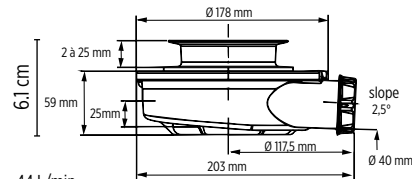

ELEGANCE PLUS

ADHESIVE / SEALANT

ADHESIVE FOR WALL PANELS

Hybrid single-component high-tack adhesive. Can be repositioned within 40 mins. Colour white. Apply a vertical line every 20 cm across the width. Approx. 1 tube per panel

COLLPAN	£29

SEALANT FOR JOINTS

Waterproof, flexible, fungicidal

JOINPAN ---	£27

--- Add colour choice (eg. **JOINPAN 267**)

JOINPAN Colours	100 Transparent	200 White	267 Nougat	214 Silver	221 Lava	245 Greige
Corresponding SMO™	All Colours	200 Gloss White 201 Matt White 314 Glacier Galaxy Satin	212 Artic Galaxy Gloss 226 Nougat Galaxy Gloss 267 Nougat Satin 268 Nougat Gloss 315 Ivory Satin	214 Silver Galaxy Gloss 294 Cognac Galaxy Gloss 304 Sonora Galaxy Gloss 316 Pewter Galaxy Satin T231 Polaris	258 Granite Galaxy Gloss	245 Greige Satin

COLOUR MATCHED SMO™ COVER

ZZCACHEBONDEVANGO

Included

REPAIR KIT

REPAIR KIT : for repairing marks and scratches that have altered the surface of the gel coat and for optional treating of edges trimmed on site.

KITSMOC ---	£99

--- Add colour choice (eg. **KITSMOC 267**)

⚠ Please read and follow the instructions carefully.

WASTES

BONDOUSC

Included

29 L/min

SLIMSCUKUP

Waterless Rubber Membrane Trap
To upgrade from BONDOUSC

Additional Cost	£25

32 L/min

FLUSHSCUP

To upgrade from BONDOUSC

Additional Cost	£59

44 L/min