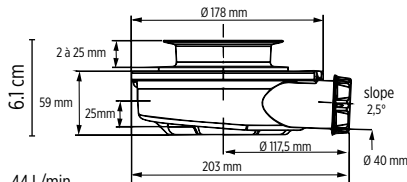

44 L/min

SHOWER TRAYS

ELEGANCE PLUS

Dimensions : Made to measure

Installation : Recessed or Raised with plinth panels

Waste position : Centre

Weight per m² : 31 kg

Included : Colour matched grill and waste (BONDOUSC)