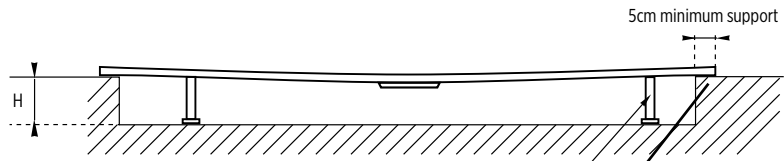

RIM MOUNTED

H: **min** gap height depending on the waste.

H = 8.3 cm	BONDOUSC
H = 4.5 cm	SLIMSCUK
H = 6.6 cm	FLUSHSC

Supporting feet adjustable from 8.5 to 16 cm. Or use masonry blocks.

Compulsory minimum 5 cm peripheral support required.