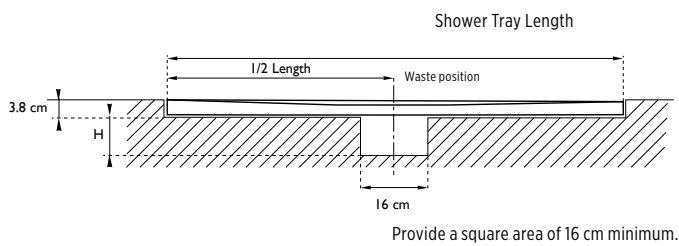

INSET
Thanks to their low height (3.3 cm), OKA shower trays can be fitted onto flooring joists and inset into the floor for a wetroom look.

HOW TO ORDER

- Indicate the shower tray reference
- The final size required
- Add the code for your colour choice
- Specify the waste cover (if not specified you will receive Stainless Steel)
- **EXAMPLE:**
ZBOKP080120317 portrait shower tray width 80, length 120 cm, colour 317 Kaolin.

• **PLEASE PROVIDE A DRAWING FOR FACTORY CUTS**

INSTALLATION

RECESSED

Allow a 3.8 cm drop on the entire surface of the Shower Tray.
 H : **minimum** height depending on the waste.

H = 8.5 cm BONDVIEGA60

SURFACE MOUNTED