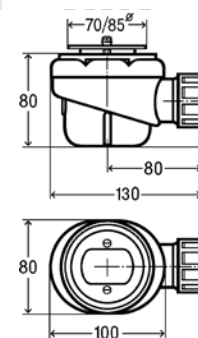

ADHESIVE / SEALANT

ADHESIVE FOR WALL PANELS
Hybrid single-component high-tack adhesive.
Can be repositioned within 40 mins.
Colour white.
Apply a vertical line every 20 cm across the width.
Approx. 1 tube per panel

COLLPAN	£29

SEALANT FOR JOINTS
Waterproof, flexible, fungicidal

JOINPAN ---	£27

--- Add colour choice (eg. **JOINPAN 267**)

JOINPAN Colours	100 Transparent	200 White	267 Nougat	214 Silver	221 Lava	245 Greige
Corresponding SMO™	All Colours	200 Gloss White 201 Matt White 314 Glacier Galaxy Satin	212 Artic Galaxy Gloss 226 Nougat Galaxy Gloss 267 Nougat Satin 268 Nougat Gloss 315 Ivory Satin	214 Silver Galaxy Gloss 294 Cognac Galaxy Gloss 304 Sonora Galaxy Gloss 316 Pewter Galaxy Satin T231 Polaris	258 Granite Galaxy Gloss	245 Greige Satin

MATCHING WASTE & COVER - INCLUDED

GROKAINOX

Stainless Steel

Included

BONDEVIEGA60

Included

44 L/min

OPTIONAL WASTES

GROKABLUP

Lacquered Stainless Steel Matt White

Additional Cost	£49

⚠ Specify when ordering.

GROKANOUP

Lacquered Stainless Steel Matt Black

Additional Cost	£99

⚠ Specify when ordering.

⚠ Spare, replacement or additional waste covers are charged at:

GROKABL Matt White £145

GROKANO Matt Black £195

GROKAINOX Stainless Steel £125

Individual ordered wastes, adhesives and ancillaries will incur £10 P&P charge