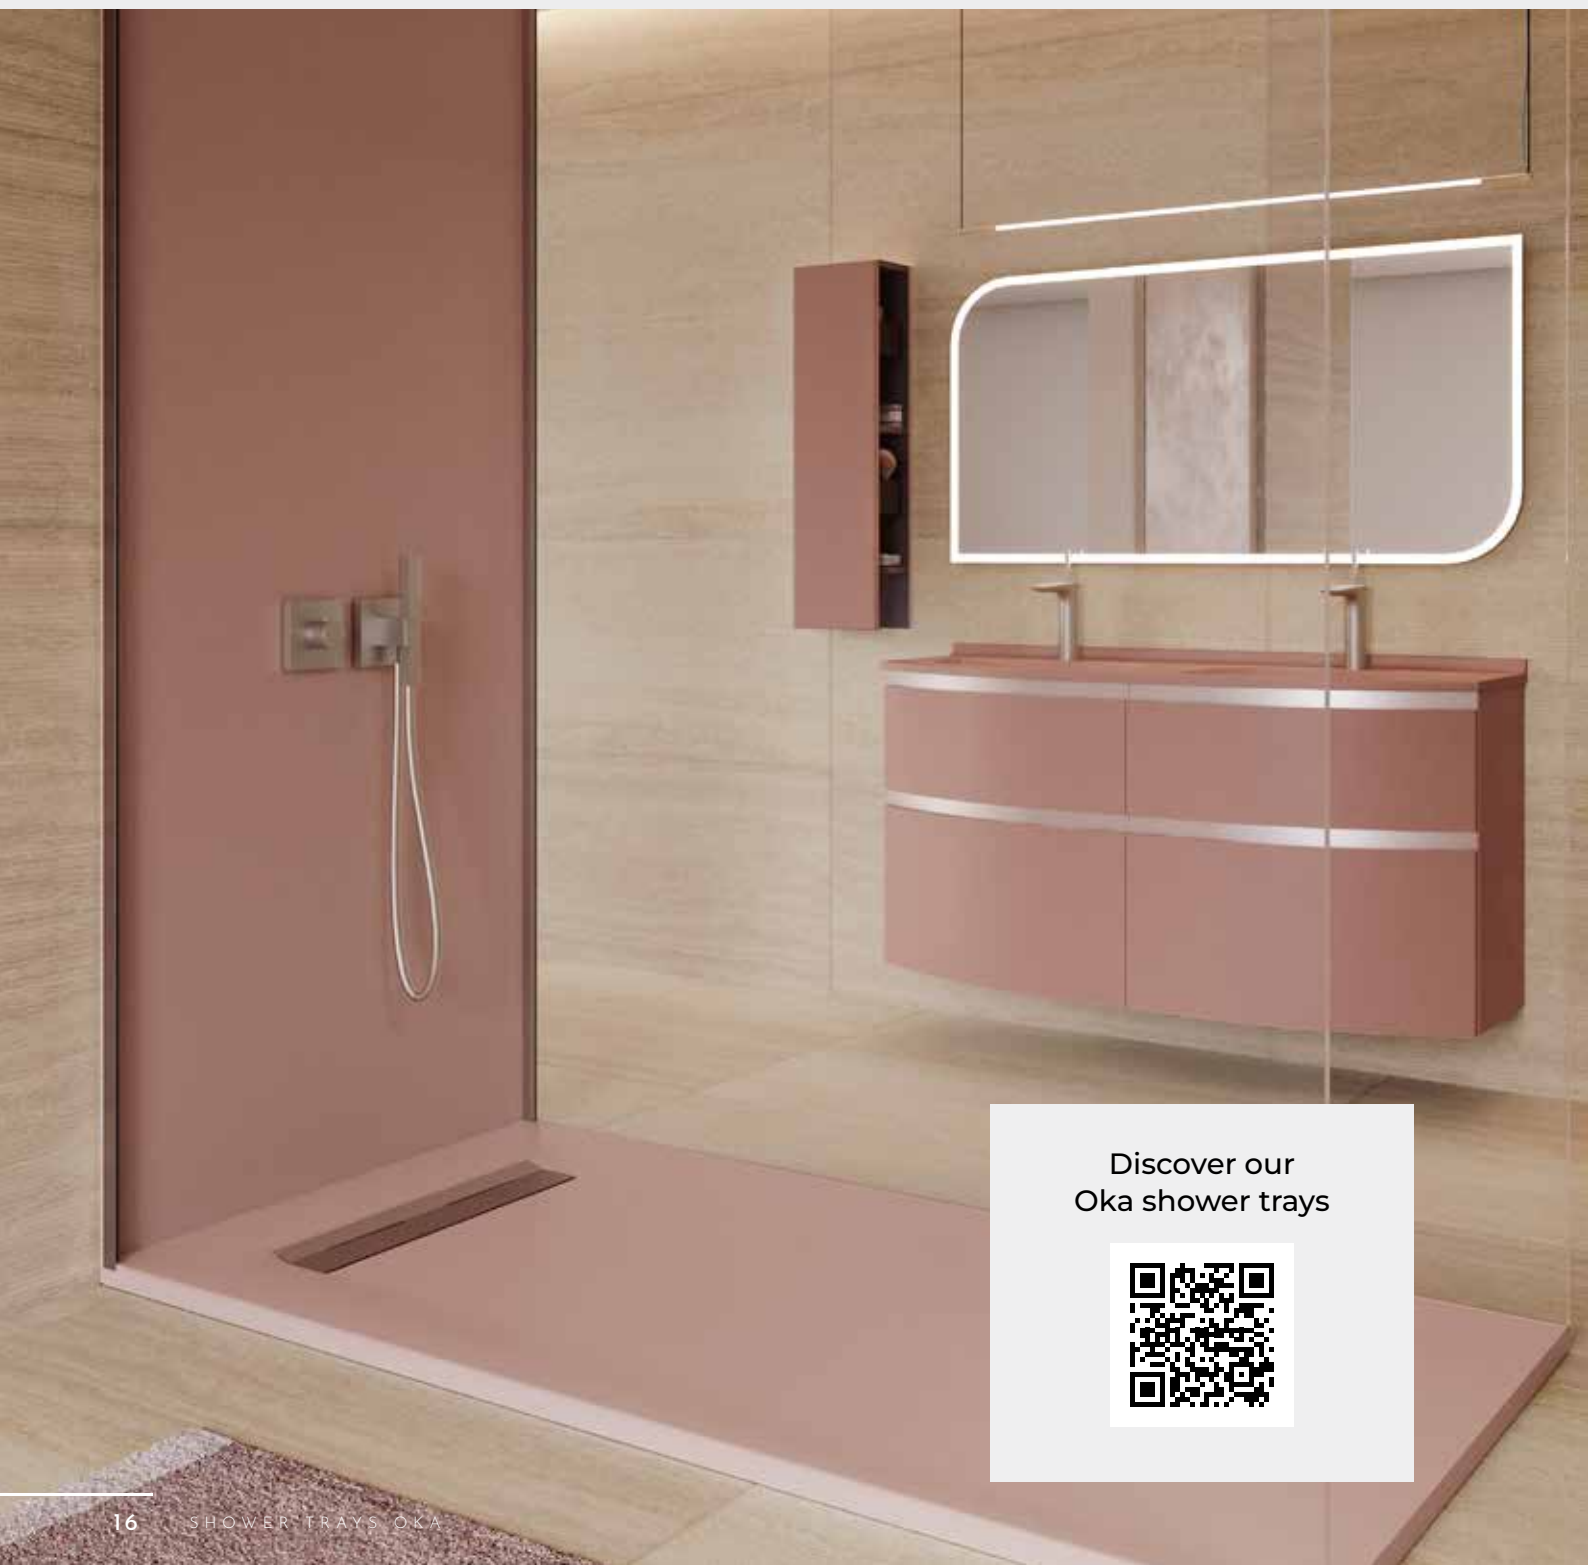

SHOWER TRAYS

OKA

PORTRAIT & LANDSCAPE

Dimensions : Adjustable

Installation : surface mounted
or recessed

Waste position : on the long or short side

Weight per m² : 45 kg

Included : Stainless steel grill and waste
(Matt Black or Matt White available at an extra cost)

Discover our
Oka shower trays