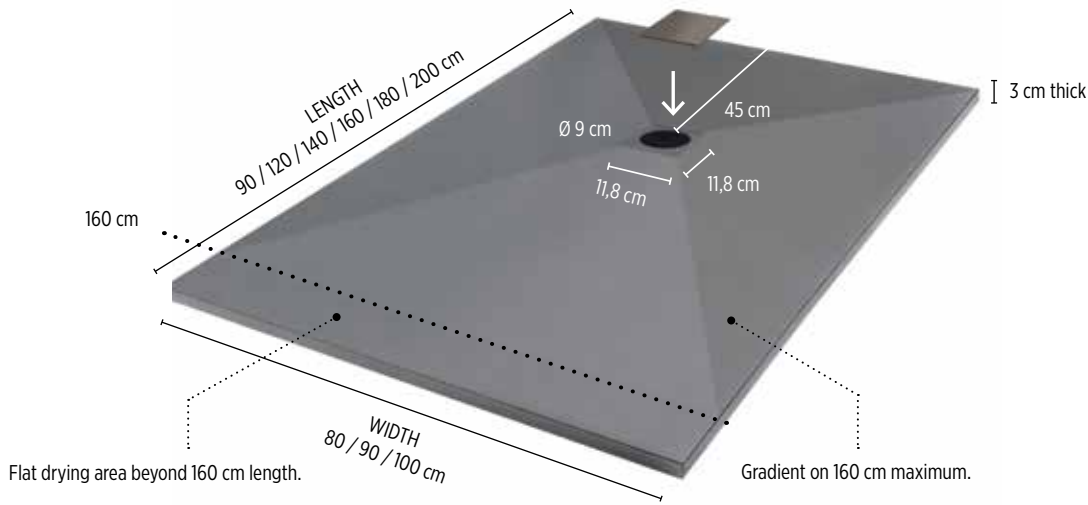

TECHNICAL SPECIFICATIONS