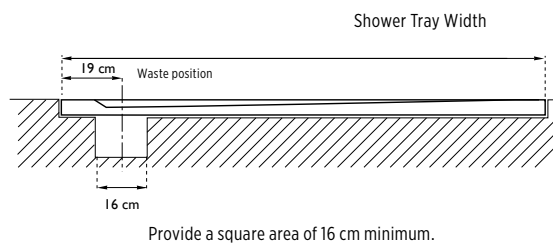

INSET
Thanks to their low height (3.3 cm), OKA shower trays can be fitted onto flooring joists and inset into the floor for a wetroom look.

HOW TO ORDER

- Indicate the shower tray reference
- The final size required
- Add the code for your colour choice
- Specify the waste cover (if not specified you will receive Stainless Steel)
- **EXAMPLE:**
ZBOKP080120317 portrait shower tray width 80, length 120 cm, colour 317 Kaolin.

• **PLEASE PROVIDE A DRAWING FOR FACTORY CUTS**

INSTALLATION

RECESSED

Allow a 3.8 cm drop on the entire surface of the Shower Tray.
 H : **minimum** height depending on the waste.

H = 8.5 cm BONDVIEGA60

SURFACE MOUNTED