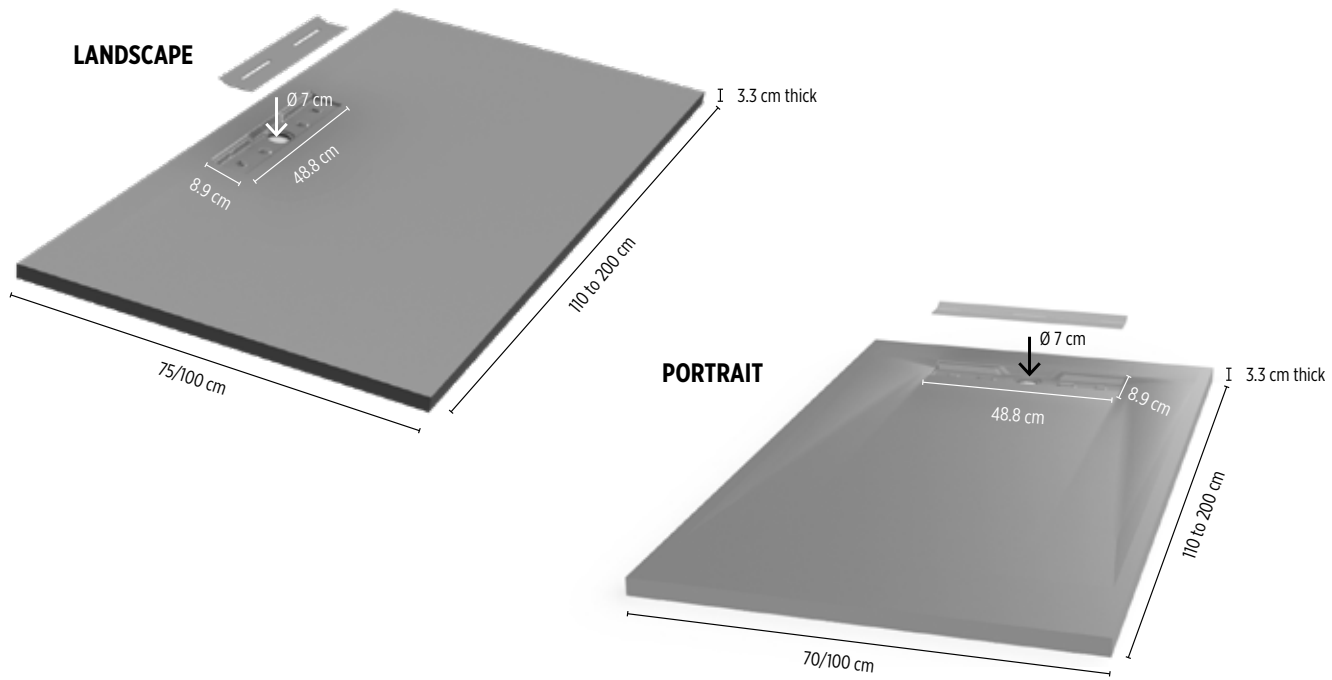

INSTALLATION

RECESSED

Allow a 3.8 cm drop on the entire surface of the Shower Tray.
H : **minimum** height depending on the waste.

H = 8.5 cm   BONDVIEGA60

SURFACE MOUNTED

H : **minimum** height depending on the waste.

H = 8.5 cm   BONDVIEGA60