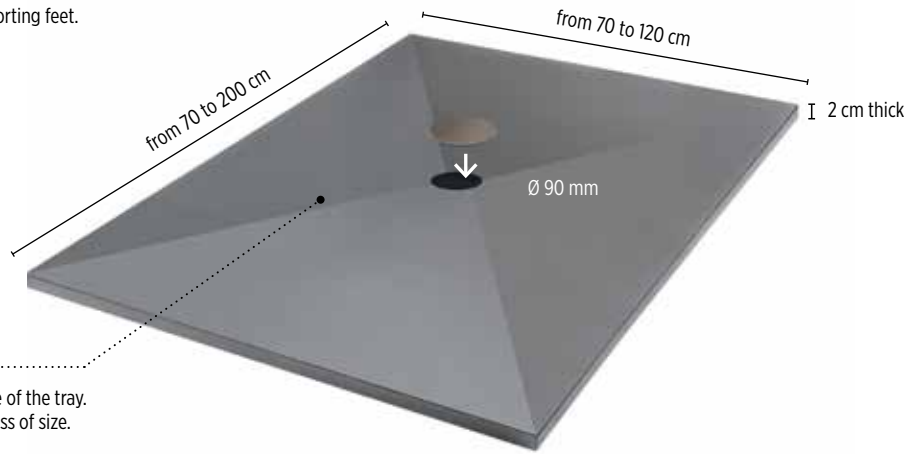

ELEGANCE PLUS

TECHNICAL SPECIFICATIONS

Supplied with removable, adjustable supporting feet.
The number will vary depending on size.

Universal footprint with waste in the centre of the tray.
Drainage slope over entire surface regardless of size.

▲ Trays manufactured and cast to exact dimensions required 70-120 x 70-200 cm

INSTALLATION

▲ ELEGANCE PLUS shower trays are not flat on underside. They cannot be installed directly onto a flat floor.
They should be installed as shown below. For flat floor surface installation use UNIVERSAL PLUS shower trays.