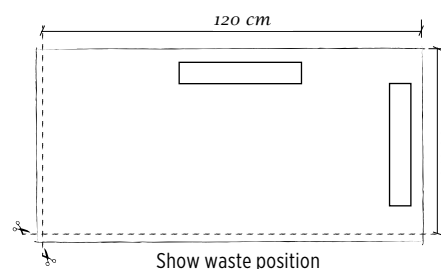

CUTTING INFORMATION

LANDSCAPE

PORTRAIT

- Cutting is available on request in our factory and re-gelcoated for a perfect seal and protection.
- Re-gelcoating is in the same colour or to match the shower tray. However, slight differences in shade may occur.
- Always place the trimmed side against a wall.
- Always flush-fit the tray if it has been cut on 2 long sides (trimming more than 5 cm) or widthways.
- The on-site fitter can make any further adjustments as required.

Please Note : Any cut over 5cm from the edge may encroach into the gradient showering area.

REPAIR KIT : for repairing marks and scratches that have altered the surface of the gel coat and for optional treating of edges trimmed on site.

KITSMOC --- £99

--- Add colour choice (eg. **KITSMOC 267**)

⚠ Please read and follow the instructions carefully.

SIT ON
OKA shower trays have a flat base so they can be installed directly onto the existing floorboards or tiles.

INSET
Thanks to their low height (3.3 cm), OKA shower trays can be fitted onto flooring joists and inset into the floor for a wetroom look.

HOW TO ORDER

- Indicate the shower tray reference
- The final size required
- Add the code for your colour choice
- Specify the waste cover (if not specified you will receive Stainless Steel)
- **EXAMPLE:**
  ZBOKP080120317 portrait shower tray width 80, length 120 cm, colour 317 Kaolin.

• **PLEASE PROVIDE A DRAWING FOR FACTORY CUTS**