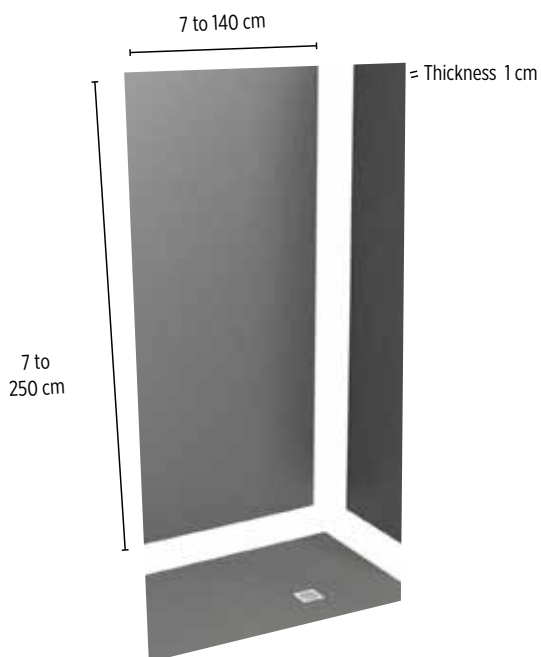

WALL PANELS

ELEGANCE

Dimensions : Made to mesure

Weight per m² : 20 kg

Thickness : 1 cm

Discover our
Elegance wall panels

Custom moulded

Made to measure up to 250 cm high and 140 cm wide.

4 finished edges

No added profiles and no retouching for a perfect finish.

Thickness 10mm

Ideal for renovations. Suitable for covering service ducts and can be used to create shelves. Adjustable on site, depending on installation requirements.

Smooth finish

ELEGANCE

MADE TO MEASURE WALL PANELS

Product Code **ZPAN** - Custom made from 7 to 140 cm wide and 7 to 250 cm high

ATTENTION : Before ordering, remember to check accessibility on site for large panels.