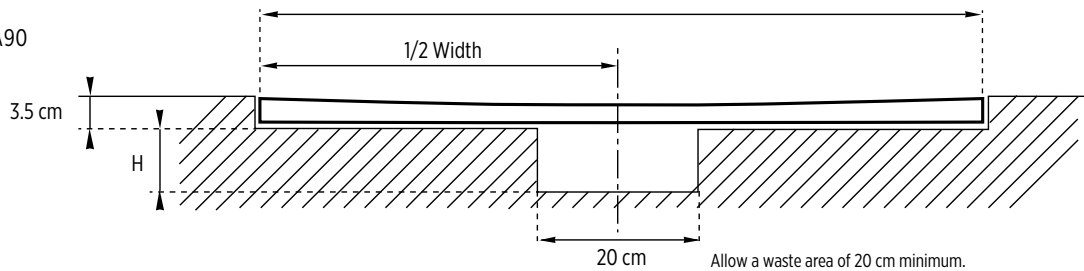

INSTALLATION

RECESSED

Allow a 3.5 cm recess over the entire area of the shower tray.
H: **min** gap height depending on the waste.

H = 8.3 cm	BONDOUSC
H = 4.5 cm	SLIMSCUK
H = 6.6 cm	FLUSHSC
H = 6.5 cm	BONDEVIEGA90

SURFACE MOUNTED

H: **min** gap height depending on the waste.

H = 8.3 cm	BONDOUSC
H = 4.5 cm	SLIMSCUK
H = 6.6 cm	FLUSHSC
H = 6.5 cm	BONDEVIEGA90