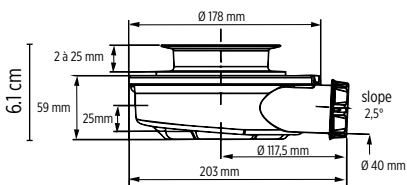

To upgrade from BONDOUSC

Additional Cost	£59