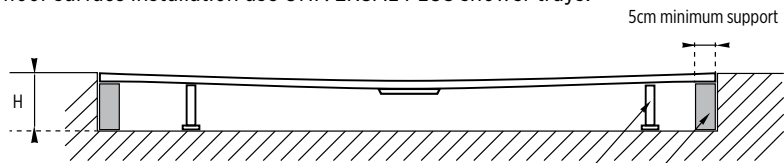

RECESSED

H: **min** gap height depending on the waste.

H = 8.3 cm	BONDOUSC
H = 4.5 cm	SLIMSCUK
H = 6.6 cm	FLUSHSC

Supporting feet adjustable from 8.5 to 16 cm. Or use masonry blocks.

Compulsory minimum 5 cm peripheral support required.

Meets all accessibility standards

Minimum 5 cm supporting area on floor.