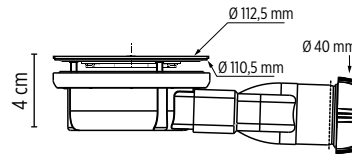

SLIMSCUK

32 L/min

PRICE	£79