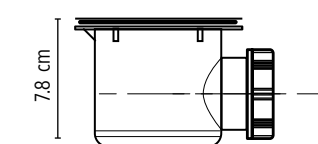

ELEGANCE PLUS

ADHESIVE / SEALANT

ADHESIVE FOR WALL PANELS

Hybrid single-component high-tack adhesive. Can be repositioned within 40 mins. Colour white. Apply a vertical line every 20 cm across the width. Approx. 1 tube per panel

COLLPAN	£29

SEALANT FOR JOINTS

Waterproof, flexible, fungicidal

JOINPAN ---	£27

--- Add colour choice (eg. **JOINPAN 267**)

JOINPAN Colours	100 Transparent	200 White	267 Nougat	214 Silver	221 Lava	245 Greige
Corresponding SMO™	All Colours	200 Gloss White 201 Matt White 314 Glacier Galaxy Satin	212 Artic Galaxy Gloss 226 Nougat Galaxy Gloss 267 Nougat Satin 268 Nougat Gloss 315 Ivory Satin	214 Silver Galaxy Gloss 294 Cognac Galaxy Gloss 304 Sonora Galaxy Gloss 316 Pewter Galaxy Satin T231 Polaris	258 Granite Galaxy Gloss	245 Greige Satin

COLOUR MATCHED SMO™ COVER

ZZCACHEBONDEVANGO

Included

REPAIR KIT

REPAIR KIT : for repairing marks and scratches that have altered the surface of the gel coat and for optional treating of edges trimmed on site.

KITSMOC ---	£99

--- Add colour choice (eg. **KITSMOC 267**)

⚠ Please read and follow the instructions carefully.

WASTES

BONDOUSC

Included

29 L/min

SLIMSCUKUP

Waterless Rubber Membrane Trap
To upgrade from BONDOUSC

Additional Cost	£25

32 L/min

FLUSHSCUP

To upgrade from BONDOUSC

Additional Cost	£59

44 L/min