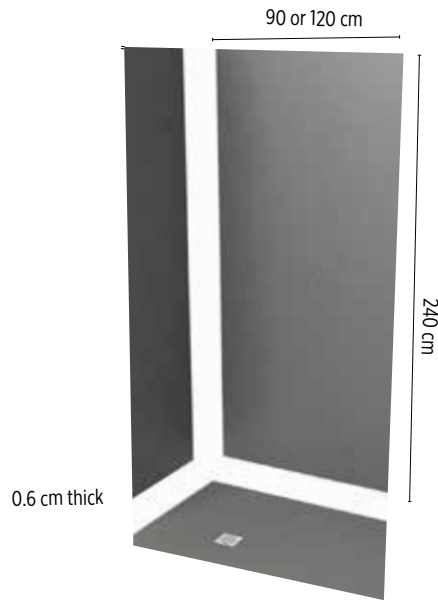

DIMENSIONS	PRODUCT CODE	PRICE
210 x 90 cm	ZPDEC21090	£599
210 x 100 cm	ZPDEC210100	£649
210 x 120 cm	ZPDEC210120	£699

COLOURS

* Gloss Colours

SELECTION OF ADHESIVE & SEALANT AVAILABLE - P. 45

PRICES RRP (INC. VAT)

PANEL HEIGHT 240 CM

Attention:

Before ordering, remember to check accessibility on site for large panels.

DIMENSIONS	PRODUCT CODE	PRICE
240 x 90 cm	ZPDEC24090	£649
240 x 120 cm	ZPDEC240120	£749

ADHESIVE / SEALANT