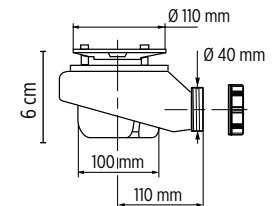

To upgrade from BONDOUSC

Additional Cost	£49