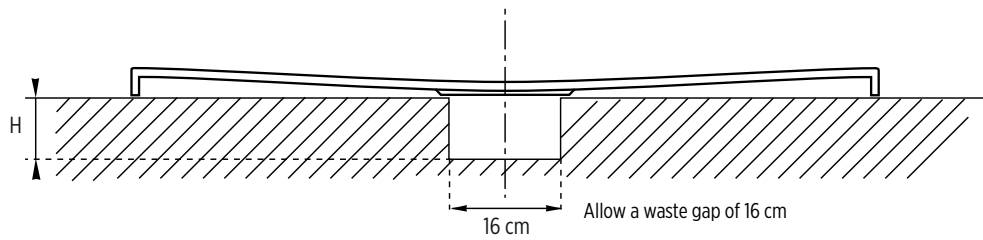

UNIVERSAL PLUS

TECHNICAL SPECIFICATIONS

Universal footprint with waste always in the centre of the tray.
Drainage slope over entire surface regardless of size.

⚠ Trays manufactured and cast to exact dimensions required 70 up to 120 cm wide x 70 up to 200 cm long

INSTALLATION

SURFACE MOUNTED

H: **min** gap height depending on the waste.

H = 8.3 cm	BONDOUSC
H = 4.5 cm	SLIMSCUK
H = 6.6 cm	FLUSHSC