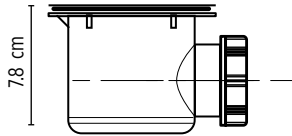

WASTES

WASTES & WASTE COVER

BONDOUSC

29 L/min

PRICE	£39