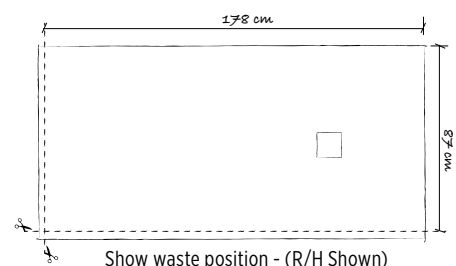

● 3-4 DAY DELIVERY (UK STOCK) □ 3-4 WEEK DELIVERY (MADE TO ORDER)

CUTTING INFORMATION

- Cutting is available on request in our factory and re-gelcoated for a perfect seal and protection.
- Re-gelcoating is in the same colour or to match the shower tray. However, slight differences in shade may occur.
- Always place the trimmed side against a wall.
- Always flush-fit the tray if it has been cut on 2 long sides (trimming more than 5 cm) or widthways.
- The on-site fitter can make any further adjustments as required.

⚠ Please read and follow the instructions carefully.

Please Note : Any cut over 5cm from the edge may encroach into the gradient showering area.

HOW TO ORDER

- Indicate the shower tray reference
- The final size required
- Add the code for your colour choice
- Specify the waste type (if not specified you will receive ref. BONDOUSC)
- **EXAMPLE:**
ZBDEC90180214 87 x 178 = shower tray width 87, length 178, waste BONDOUSC, colour Silver Galaxy Gloss.