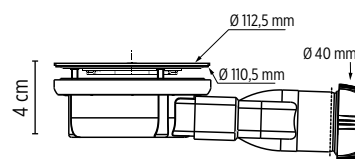

ADHESIVE / SEALANT

ADHESIVE FOR WALL PANELS
Hybrid single-component high-tack adhesive.
Can be repositioned within 40 mins.
Colour white.
Apply a vertical line every 20 cm across the width.
Approx. 1 tube per panel

COLLPAN	£29

SEALANT FOR JOINTS
Waterproof, flexible, fungicidal

JOINPAN ---	£27

--- Add colour choice (eg. **JOINPAN 267**)

JOINPAN Colours	100 Transparent	200 White	267 Nougat	214 Silver	221 Lava	245 Greige
Corresponding SMO™	All Colours	200 Gloss White 201 Matt White 314 Glacier Galaxy Satin	212 Artic Galaxy Gloss 226 Nougat Galaxy Gloss 267 Nougat Satin 268 Nougat Gloss 315 Ivory Satin	214 Silver Galaxy Gloss 294 Cognac Galaxy Gloss 304 Sonora Galaxy Gloss 316 Pewter Galaxy Satin T231 Polaris	221 Lava Satin 258 Granite Galaxy Gloss	245 Greige Satin

MATCHING WASTE & COVER - INCLUDED

STAINLESS STEEL GRILL

Included

BONDOUSC

29 L/min

Included

OPTIONAL WASTES

FLUSHCUP

To upgrade from BONDOUSC

Additional Cost	£59

44 L/min

SLIMSCUKUP

Waterless Rubber Membrane Trap
To upgrade from BONDOUSC

Additional Cost	£25

32 L/min

BONDEVIEGA90UP

To upgrade from BONDOUSC

Additional Cost	£49

33 L/min