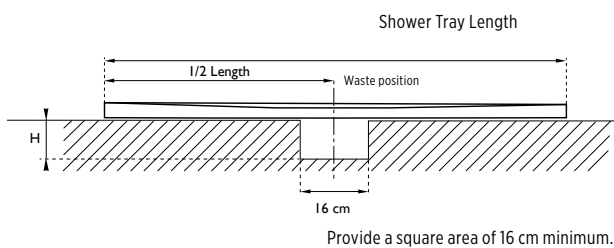

SURFACE MOUNTED

H : **minimum** height depending on the waste.

H = 8.5 cm   BONDVIEGA60