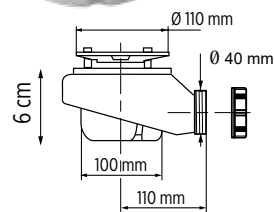

BONDEVIEGA90

33 L/min

PRICE	£99