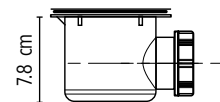

ADHESIVE / SEALANT

ADHESIVE FOR WALL PANELS
Hybrid single-component high-tack adhesive.
Can be repositioned within 40 mins.
Colour white.
Apply a vertical line every 20 cm across the width.
Approx. 1 tube per panel

COLLPAN	£29

SEALANT FOR JOINTS
Waterproof, flexible, fungicidal

JOINPAN ---	£27

--- Add colour choice (eg. **JOINPAN 267**)

JOINPAN Colours	100 Transparent	200 White	267 Nougat	214 Silver	221 Lava	245 Greige
Corresponding SMO™	All Colours	200 Gloss White 201 Matt White 314 Glacier Galaxy Satin	212 Artic Galaxy Gloss 226 Nougat Galaxy Gloss 267 Nougat Satin 268 Nougat Gloss 315 Ivory Satin	214 Silver Galaxy Gloss 294 Cognac Galaxy Gloss 304 Sonora Galaxy Gloss 316 Pewter Galaxy Satin T231 Polaris	221 Lava Satin 258 Granite Galaxy Gloss	245 Greige Satin

MATCHING WASTE & COVER - INCLUDED

STAINLESS STEEL GRILL

Included

BONDOUSC

29 L/min

Included

OPTIONAL WASTES

FLUSHCUP

To upgrade from BONDOUSC

Additional Cost	£59

44 L/min

SLIMSCUKUP

Waterless Rubber Membrane Trap
To upgrade from BONDOUSC

Additional Cost	£25

32 L/min

BONDEVIEGA90UP

To upgrade from BONDOUSC

Additional Cost	£49

33 L/min