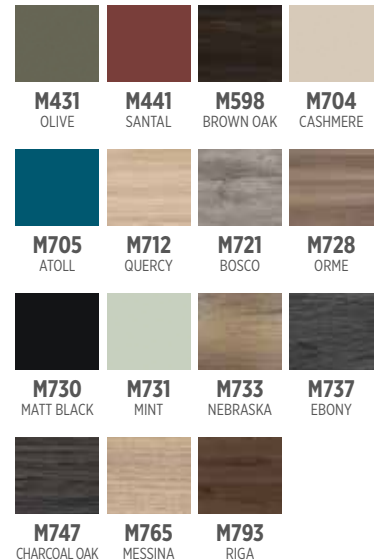

INSTALLATION HEIGHT

PLUMBING VOID

SIT ON BASIN PROFILES

SSTRAP
Super slim self-sealing waste/trap.
Recommended with every basin.

FOIL DOOR COLOURS

LAMINATE DOOR COLOURS

MELAMINE DOOR COLOURS

***COLOURS AVAILABLE FROM STOCK**
4 COLOURS OF STAR BASIN UNITS
AVAILABLE FROM STOCK FOR QUICK DELIVERY