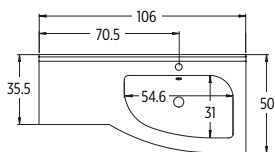

Code	Price
AVI10533L	£ 2445