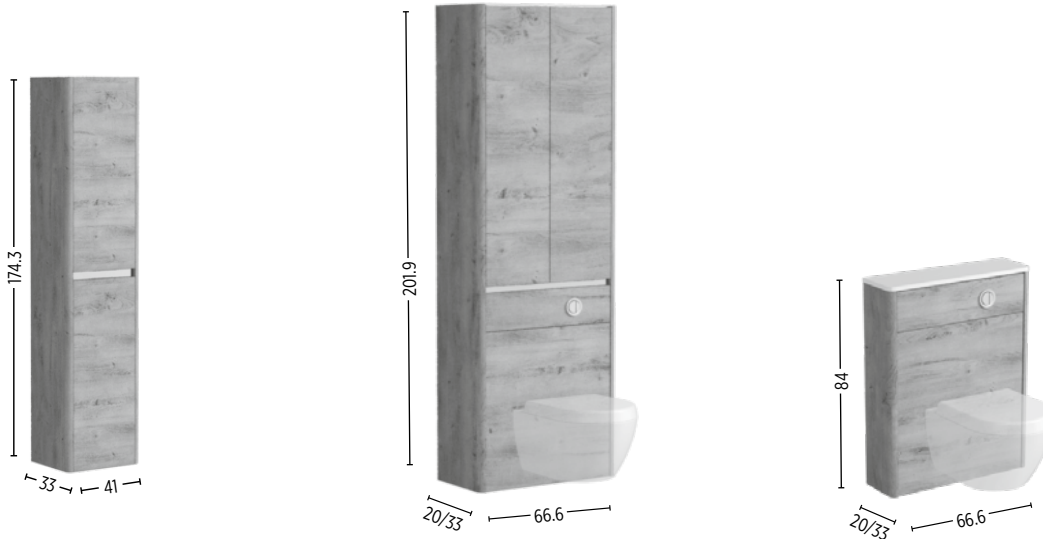

Code	Price
DOLC700	£ 4695

SUPER-SLIM TRAP

Super slim self-sealing waste/trap
Recommended with every basin.
H 6.4 cm

Code	Price
SSTRAP	£ 43

DOLCE

TALL UNIT & WC UNITS

Please specify Right or Left Hand Hinges.
If not specified, Right Hand will be supplied.