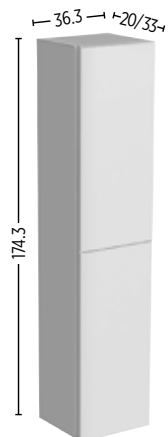

MODULAR
SAXO

TALL UNIT

Please specify Right or Left Hand Hinges.
If not specified, Right Hand will be supplied.

2 doors, 4 glass shelves
LED side lighting IP44 class II
2210 lm - 4000°K

Code	Price
SAXOA20/3336 L/R	£ 1225