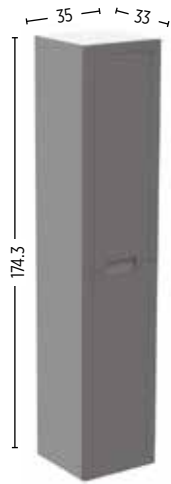

Code	Price
PANA140T2V	£ 2795

6 Drawers

Code	Price
PANA175T2V	£ 3675

SUPER-SLIM TRAP

Super slim self-sealing waste/trap
Recommended with every basin.
H 6.4 cm

Code	Price
SSTRAP	£ 43

ANCILLARY UNITS

2 doors, 4 glass shelves