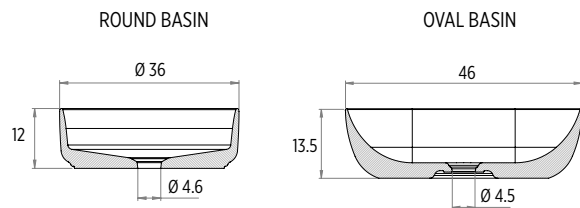

PLUMBING VOID

SIT ON BASIN PROFILES

SSTRAP
Super slim self-sealing waste/trap.
Recommended with every basin.