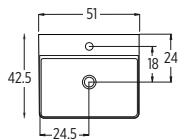

Code	Price
VENUS502DRPM	£ 849