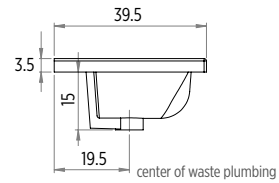

BASIN PROFILE