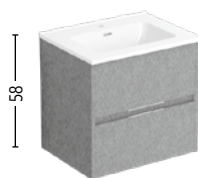

***COLOURS AVAILABLE FROM STOCK**
4 COLOURS OF BOSS BASIN UNITS
AVAILABLE FROM STOCK FOR QUICK DELIVERY

BASIN UNITS

42

Code	Price
BOSS601DRPM	£ 649

Code	Price
BOSS801DRPM	£ 799

Code	Price
BOSS1202DRPM	£ 1399