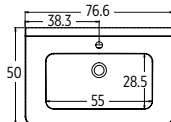

Code	Price
DOLC20	£ 1995