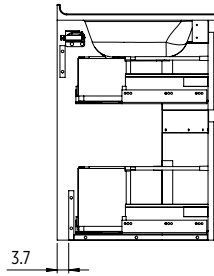

PLUMBING VOID