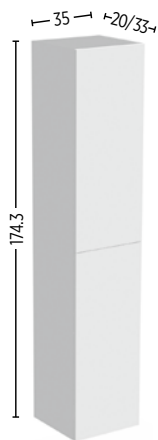

TALL UNIT

Please specify Right or Left Hand Hinges.
If not specified, Right Hand will be supplied.

Push latch opening
2 doors, 4 glass shelves

Code	Price
JOYAA20/3335PU L/R	£ 1225