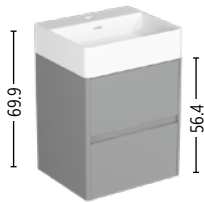

Code	Price
VENUS502DRPM	£ 849