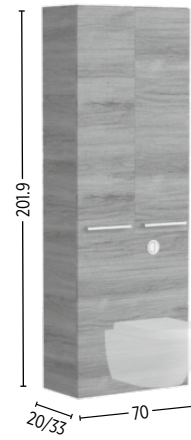

Code	Price
TILLI602DR	£ 919

Code	Price
TILLI802DR	£ 999

SUPER-SLIM TRAP

Super slim self-sealing waste/trap
Recommended with every basin.
H 6.4 cm

Code	Price
SSTRAP	£ 43

ANCILLARY UNIT AND MIRROR

Please specify Right or Left Hand Hinges.
If not specified, Right Hand will be supplied.