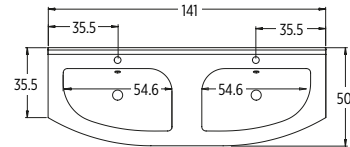

Code	Price
AVI1402VR	£ 3680