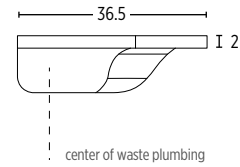

TECHNICAL SPECIFICATIONS

BASIN & WORKTOP	SMO™	DOORS	BLUM® soft close door hinges
TAP HOLE & OVERFLOW	Round overflow - Side Tap Hole Available undrilled on request	FURNITURE INTERIOR	Foil - Silver (except F01, F09, F81 - Matt White)
FASCIA	Foil and Laminate	TYPE OF OPENING	Handle or Push latch
FASCIA THICKNESS	16 mm	COMPLIMENTARY ITEMS	Storage units, WC units and Mirrors

INSTALLATION HEIGHT

PLUMBING VOID

BASIN PROFILE

i SSTRAP
Super slim self-sealing waste/trap.
Recommended with every basin.

FOIL DOOR COLOURS

F01 GLOSS WHITE	F09 CHAMONIX	F27 KIWI MATT	F32 CATANIA	F35 BURANO
F36 KITTILA	F37 INARI	F47 CHARCOAL OAK	F50 GLOSS BLACK	F51 SISAL
F53 VESUVIO	F54 RUBY	F65 FJORD	F70 STARDUST	F74 MISTRAL
F76 ASTRAL	F78 GIVERNY	F79 DEAUVILLE	F84 SAFARI	F85 VOLCAN
F86 POMPADOUR	F88 CACHOU	F89 CASHMERE	F90 TITANE	F91 REGAL
F92 FOREST GREEN	F93 PETROL BLUE	F94 MATT BLACK	F97 NATURAL OAK	

LAMINATE DOOR COLOURS

431 OLIVE	441 SANTAL	446 GOLD MARBLE	448 TERRAZZO GREIGE
450 WHITE MARBLE	454 BLACK MARBLE	504 TRAVERTINE	584 OATMEAL
705 ATOLL	721 BOSCO	737 EBONY	765 MESSINA
793 RIGA	808 GLOSS GREY MIST	814 GLOSS SLATE	

SMO™ WORKTOPS & BASINS

200 GLOSS WHITE	201 MATT WHITE	206 MULBERRY GALAXY GLOSS	212 ARTIC GALAXY GLOSS	214 SILVER GALAXY GLOSS
218 PLATINUM GALAXY GLOSS	226 NOUGAT GALAXY GLOSS	234 BLIZZARD GALAXY GLOSS	245 GREIGE SATIN	258 GRANITE GALAXY GLOSS
267 NOUGAT SATIN	268 NOUGAT GLOSS	273 POMPADOUR	277 SAFARI	294 COGNAC GALAXY GLOSS
304 SONORA GALAXY GLOSS	314 GLACIER GALAXY SATIN	315 IVORY SATIN	316 PEWTER GALAXY SATIN	317 KAOLIN SATIN
365 FJORD	RAL* CLASSIC			

* Modular SMO™ are supplied in Gloss White with one tap hole per bowl. Other standard finishes and undrilled options are available at the same price as well as up to 200 RAL colours with a supplementary charge. Check website for RAL colour chart.