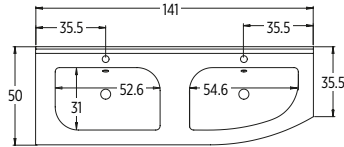

Code	Price
AVI1402VD	£ 3550