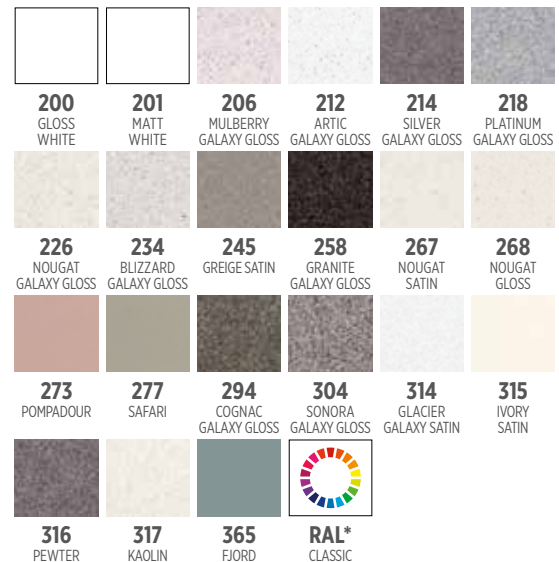

SMO™ WORKTOPS & BASINS COLOURS

* Modular SMO™ are supplied in Gloss White with one tap hole per bowl. Other standard finishes and undrilled options are available at the same price as well as up to 200 RAL colours with a supplementary charge. Check website for RAL colour chart.