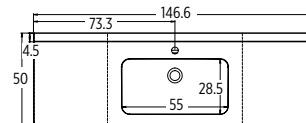

Code	Price
DOLC60	£ 4295