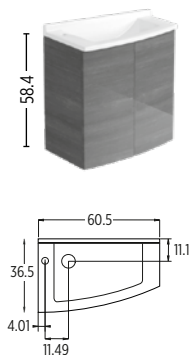

BASIN UNITS

Code	Price
YOKO901*	£ 1150