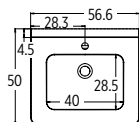

BASIN UNITS

Code	Price
DOLC10	£ 1895