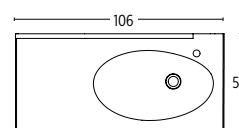

(JOYA106R Right Hand shown)

Code	Price
JOYA106 L/R	£ 2895