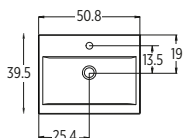

BASIN UNITS

Code	Price
TILLI501DR	£ 699