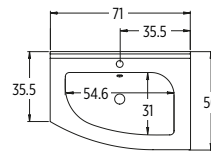

(AVI7033 Left Hand shown)

Code	Price
AVI7033 L/R	£ 1975