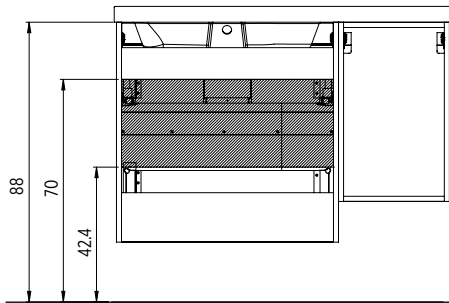

TECHNICAL SPECIFICATIONS

BASIN & WORKTOP	SMO™	DRAWER	BLUM® soft close opening
TAP HOLE & OVERFLOW	Round overflow - Centre Tap Hole Available undrilled on request	FURNITURE INTERIOR	Matt black
FASCIA	Foil	TYPE OF OPENING	Pull Grip
FASCIA THICKNESS	18 mm	COMPLIMENTARY ITEMS	Storage units, WC units and Mirrors

INSTALLATION HEIGHT