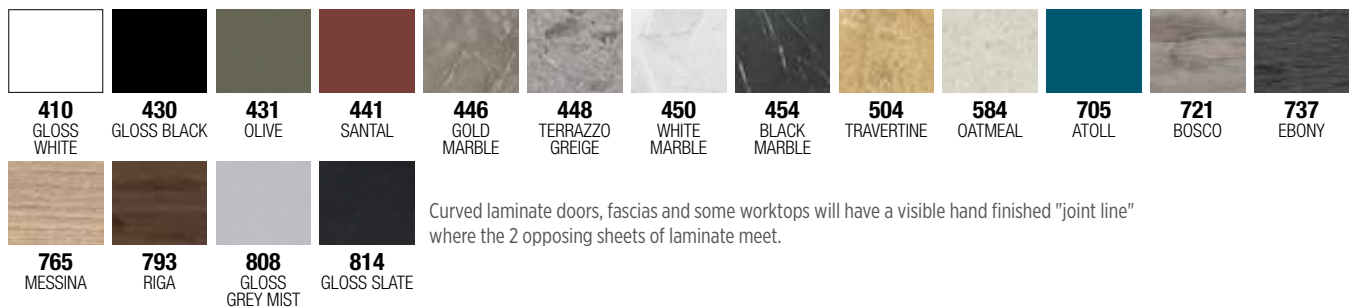

LAMINATE DOOR AND WORKTOP COLOURS