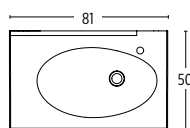

BASIN UNITS

(JOYA8140 Right Hand shown)

Code	Price
JOYA8140 L/R	£ 1755

(JOYA10640 Right Hand shown)

Code	Price
JOYA10640 L/R	£ 1995

Code	Price
JOYA161402	£ 3125

Code	Price
JOYA211402	£ 3995

(JOYA81R Right Hand shown)