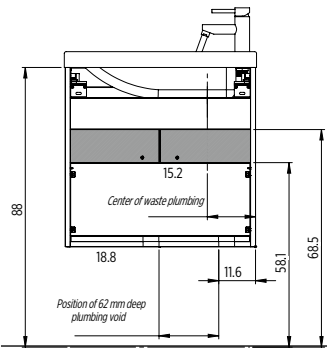

TECHNICAL SPECIFICATIONS

BASIN & WORKTOP	SMO™	DOORS	BLUM® soft close door hinges
TAP HOLE & OVERFLOW	Round overflow - Side Tap Hole Available undrilled on request	FURNITURE INTERIOR	Foil - Silver (except F01, F09, F81 - Matt White)
FASCIA	Foil and Laminate	TYPE OF OPENING	Handle or Push latch
FASCIA THICKNESS	16 mm	COMPLIMENTARY ITEMS	Storage units, WC units and Mirrors

INSTALLATION HEIGHT

PLUMBING VOID

BASIN PROFILE

i SSTRAP
Super slim self-sealing waste/trap.
Recommended with every basin.

FOIL DOOR COLOURS

F01 GLOSS WHITE	F09 CHAMONIX	F27 KIWI MATT	F32 CATANIA	F35 BURANO
F36 KITTILA	F37 INARI	F47 CHARCOAL OAK	F50 GLOSS BLACK	F51 SISAL
F53 VESUVIO	F54 RUBY	F65 FJORD	F70 STARDUST	F74 MISTRAL
F76 ASTRAL	F78 GIVERNY	F79 DEAUVILLE	F84 SAFARI	F85 VOLCAN
F86 POMPADOUR	F88 CACHOU	F89 CASHMERE	F90 TITANE	F91 REGAL
F92 FOREST GREEN	F93 PETROL BLUE	F94 MATT BLACK	F97 NATURAL OAK	

LAMINATE DOOR COLOURS

431 OLIVE	441 SANTAL	446 GOLD MARBLE	448 TERRAZZO GREIGE
450 WHITE MARBLE	454 BLACK MARBLE	504 TRAVERTINE	584 OATMEAL
705 ATOLL	721 BOSCO	737 EBONY	765 MESSINA
793 RIGA	808 GLOSS GREY MIST	814 GLOSS SLATE	

SMO™ WORKTOPS & BASINS

200 GLOSS WHITE	201 MATT WHITE	206 MULBERRY GALAXY GLOSS	212 ARTIC GALAXY GLOSS	214 SILVER GALAXY GLOSS
218 PLATINUM GALAXY GLOSS	226 NOUGAT GALAXY GLOSS	234 BLIZZARD GALAXY GLOSS	245 GREIGE SATIN	258 GRANITE GALAXY GLOSS
267 NOUGAT SATIN	268 NOUGAT GLOSS	273 POMPADOUR	277 SAFARI	294 COGNAC GALAXY GLOSS
304 SONORA GALAXY GLOSS	314 GLACIER GALAXY SATIN	315 IVORY SATIN	316 PEWTER GALAXY SATIN	317 KAOLIN SATIN
365 FJORD	RAL* CLASSIC			

* Modular SMO™ are supplied in Gloss White with one tap hole per bowl. Other standard finishes and undrilled options are available at the same price as well as up to 200 RAL colours with a supplementary charge. Check website for RAL colour chart.