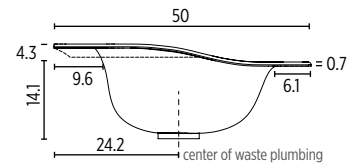

INSTALLATION HEIGHT

PLUMBING VOID

BASIN PROFILE

i SSTRAP
Super slim self-sealing waste/trap.
Recommended with every basin.

HANDLES

Code : Chrome
Sizes L 650 mm
(Chrome handle supplied as standard)

Code : Matt Black
Sizes L 650 mm