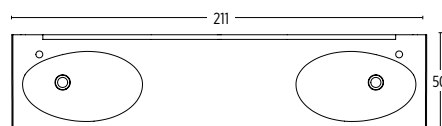

Code	Price
JOYA81 L/R	£ 2395

(JOYA106R Right Hand shown)

Code	Price
JOYA106 L/R	£ 2895

Code	Price
JOYA1612	£ 3995

Code	Price
JOYA2112	£ 5445

SUPER-SLIM TRAP

Super slim self-sealing waste/trap
Recommended with every basin.
H 6.4 cm