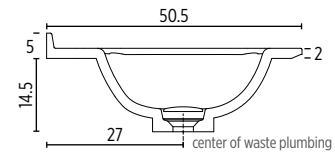

TECHNICAL SPECIFICATIONS

BASIN & WORKTOP	SMO™ with colour match clic-clac waste	DRAWER	BLUM® soft close opening
TAP HOLE & OVERFLOW	No overflow - Centre Tap Hole Available undrilled on request	FURNITURE INTERIOR	Matt black
FASCIA	Foil	TYPE OF OPENING	Pull Grip
FASCIA THICKNESS	18 mm	COSMETICS STORAGE	Removable black wood , 1 supplied per unit
LED LIGHTING	Standard IP44 class II - 1300lm - 4000°K	COMPLIMENTARY ITEMS	Storage units and Mirrors

INSTALLATION HEIGHT

PLUMBING VOID

BASIN PROFILE

i SSTRAP
Super slim self-sealing waste/trap.
Recommended with every basin.