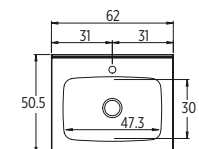

BASIN UNITS

Code	Price
SAXO60	£ 1745