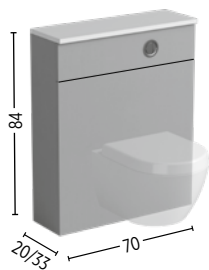

Code	Price
280MAXTALLPM	£ 599

Can be horizontal or vertical

Code	Price
MITB55	£ 295

With Staron worktop

Including ■ **GEBERIT** frame and cistern

Code	Price
STARWCWH20/3370	£ 1595

Handleless push latch opening