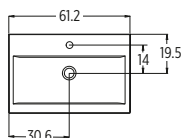

Code	Price
TILLI601DR	£ 719