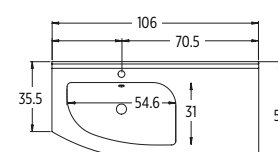

Code	Price
AVI105L	£ 2575