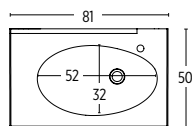

BASIN UNITS

(JOYA8140 Right Hand shown)

Code	Price
JOYA8140 L/R	£ 1755