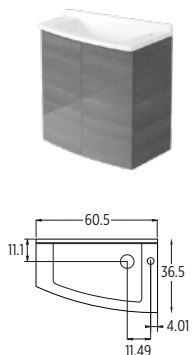

Code	Price
YOKO910*	£ 1150

* FOR HANDLESS PUSH LATCH
PLEASE ADD SUFFIX **PU**