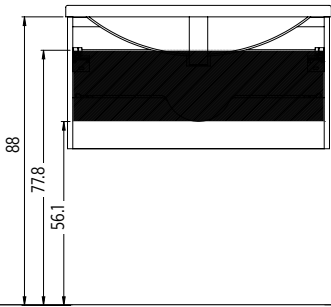

TECHNICAL SPECIFICATIONS

BASIN & WORKTOP	Ceramic	DRAWER	BLUM® soft close opening
TAP HOLE & OVERFLOW	Round overflow - Centre Tap Hole	FURNITURE INTERIOR	Silver (except for fascia F01, F09, F81 : Matt white)
FASCIA	Foil	TYPE OF OPENING	Handle
FASCIA THICKNESS	16 mm	COMPLIMENTARY ITEMS	Storage units, WC units and Mirrors

INSTALLATION HEIGHT