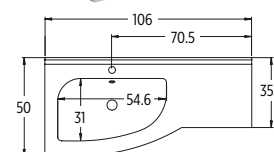

Code	Price
AVI10533R	£ 2445