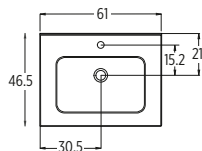

Code	Price
BOSS602DRPM	£ 799