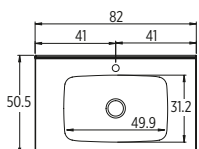

Code	Price
SAXO80	£ 1895