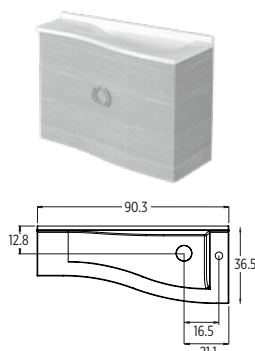

BASIN UNITS

Code	Price
DELTA2001*	£ 1395

Code	Price
DELTA2010*	£ 1395

* FOR HANDLESS PUSH LATCH
PLEASE ADD SUFFIX **PU**

 Please specify Right or Left Hand Hinges.
If not specified, Right Hand will be supplied.