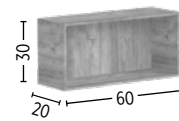

Code	Price
KMNI2860H	£ 245