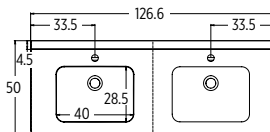

Code	Price
DOLC500	£ 3995