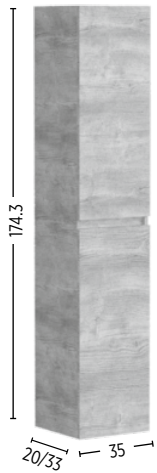

LEGS

Matt black metal legs (pair)

Code	Price
KITPIED	£ 125

ANCILLARY UNITS

Code	Price
KETTCOL20/33 L/R	£ 795

Code	Price
KMCOLETMI1793320	£ 595

Code	Price
KMNI28179	£ 485

Code	Price
KMNI28120	£ 365