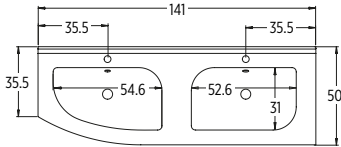

BASIN UNITS

Code	Price
AVI1402VG	£ 3550