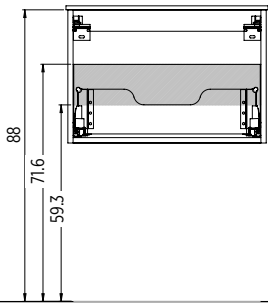

TECHNICAL SPECIFICATIONS

BASIN & WORKTOP	Staron® solid surface, sit on ceramic basin	DRAWER	BLUM® soft close opening
FASCIA	Foil, laminate & melamine	TYPE OF OPENING	Pull Grip
FASCIA THICKNESS	16 mm	COMPLIMENTARY ITEMS	Storage units, WC units and Mirrors
FURNITURE INTERIOR	Silver or colour matched, depending on material		

INSTALLATION HEIGHT