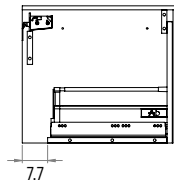

PLUMBING VOID