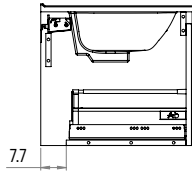

TECHNICAL SPECIFICATIONS

BASIN & WORKTOP	Ceramic	DRAWER	BLUM® soft close opening
TAP HOLE & OVERFLOW	Oval overflow - Centre Tap Hole	FURNITURE INTERIOR	Silver or colour matched, depending on material
FASCIA	Foil, laminate & melamine	TYPE OF OPENING	Pull Grip
FASCIA THICKNESS	16 mm	COMPLIMENTARY ITEMS	Storage units, WC units and Mirrors

INSTALLATION HEIGHT

PLUMBING VOID

BASIN PROFILE

i SSTRAP
Super slim self-sealing waste/trap.
Recommended with every basin.