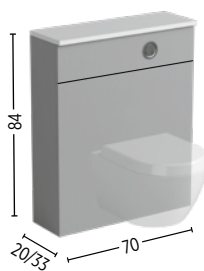

Including ■ **GEBERIT** frame and cistern
with SMO™ worktop

Code	Price
MODWCWH20/3370	£ 1795