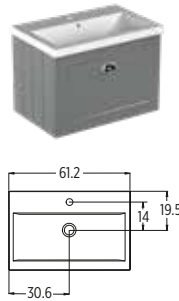

Code	Price
PROV601DR	£ 795

Code	Price
PROV801DR	£ 845

Code	Price
PROV502DR	£ 945

Code	Price
PROV602DR	£ 995

Code	Price
PROV802DR	£ 1095

SUPER-SLIM TRAP

Super slim self-sealing waste/trap
Recommended with every basin.
H 6.4 cm