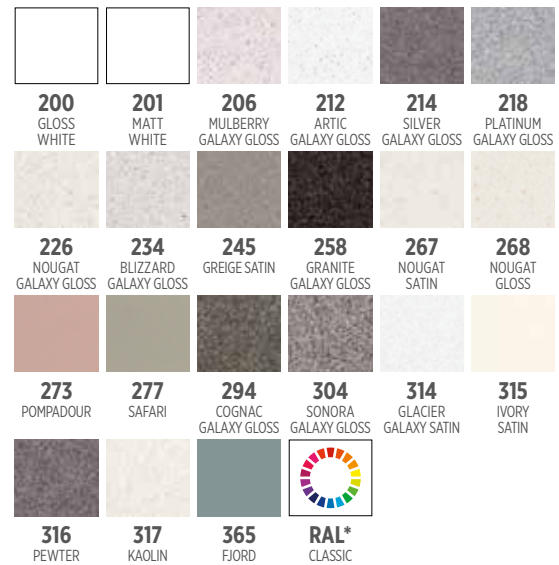

FOIL DOOR COLOURS

SMO™ WORKTOPS & BASINS COLOURS

* Modular SMO™ are supplied in Gloss White with one tap hole per bowl. Other standard finishes and undrilled options are available at the same price as well as up to 200 RAL colours with a supplementary charge. Check website for RAL colour chart.