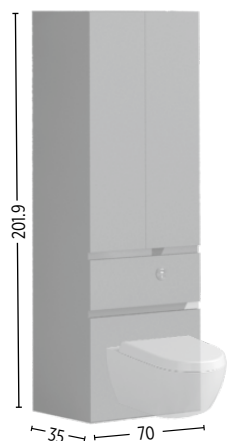

WC UNITS

Including ■ GEBERIT frame and cistern

Code	Price
AVIAWCWH3370	£ 2395