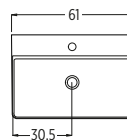

Code	Price
VENUS602DRPM	£ 949