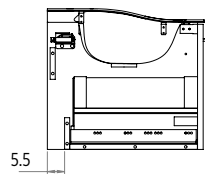

INSTALLATION HEIGHT

PLUMBING VOID

BASIN PROFILE

i SSTRAP
Super slim self-sealing waste/trap.
Recommended with every basin.

HANDLES

Code : Chrome
Sizes L 650 mm
(Chrome handle supplied as standard)

Code : Matt Black
Sizes L 650 mm