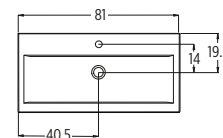

Code	Price
TILLI602DR	£ 919

Code	Price
TILLI802DR	£ 999

SUPER-SLIM TRAP

Super slim self-sealing waste/trap
Recommended with every basin.
H 6.4 cm

Code	Price
SSTRAP	£ 43

ANCILLARY UNIT AND MIRROR

Please specify Right or Left Hand Hinges.
If not specified, Right Hand will be supplied.