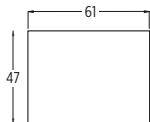

BASIN UNITS

Code	Price
STAR601DRPM	£ 749