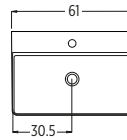

Code	Price
VENUS601DRPM	£ 799