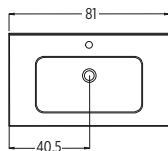

Code	Price
BOSS802DRPM	£ 999