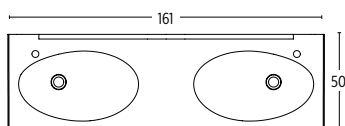

Code	Price
JOYA1612	£ 3995