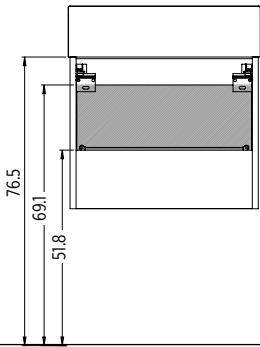

TECHNICAL SPECIFICATIONS

BASIN & WORKTOP	Ceramic	DRAWER	BLUM® soft close opening
TAP HOLE & OVERFLOW	Oval overflow - Centre Tap Hole	FURNITURE INTERIOR	Foil - Silver (except F01, F09, F81 - Matt White) Laminate - colour matched with fascia
FASCIA	Foil & Laminate	TYPE OF OPENING	Pull Grip
FASCIA THICKNESS	16 mm	COMPLIMENTARY ITEMS	Storage units, WC units and Mirrors

INSTALLATION HEIGHT

PLUMBING VOID

BASIN PROFILE

i SSTRAP
Super slim self-sealing waste/trap.
Recommended with every basin.