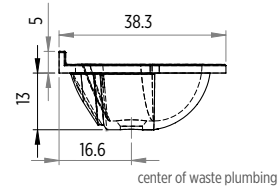

BASIN PROFILE

i SSTRAP
Super slim self-sealing waste/trap.
Recommended with every basin.