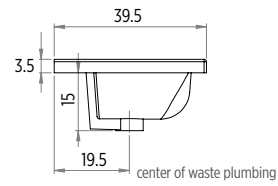

BASIN PROFILE

i SSTRAP
Super slim self-sealing waste/trap.
Recommended with every basin.