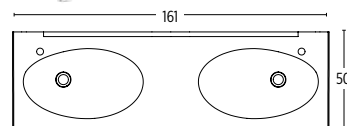

BASIN UNITS

(JOYA8140 Right Hand shown)

Code	Price
JOYA8140 L/R	£ 1755

(JOYA10640 Right Hand shown)

Code	Price
JOYA10640 L/R	£ 1995

Code	Price
JOYA161402	£ 3125

Code	Price
JOYA211402	£ 3995

(JOYA81R Right Hand shown)