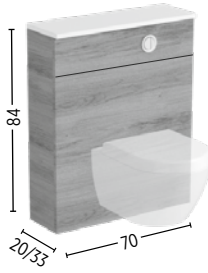

Code	Price
TILLI602DR	£ 919

Code	Price
TILLI802DR	£ 999

SUPER-SLIM TRAP

Super slim self-sealing waste/trap
Recommended with every basin.
H 6.4 cm

Code	Price
SSTRAP	£ 43

ANCILLARY UNIT AND MIRROR

Please specify Right or Left Hand Hinges.
If not specified, Right Hand will be supplied.