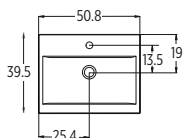

Code	Price
TILLI502DR	£ 899