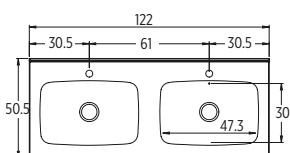

BASIN UNITS

Code	Price
SAXO60	£ 1745

Code	Price
SAXO80	£ 1895

Code	Price
SAXO100	£ 2145

Code	Price
SAXO1202V	£ 2995

Code	Price
SAXO1402V	£ 3395

SUPER-SLIM TRAP

Super slim self-sealing waste/trap
Recommended with every basin.
H 6.4 cm