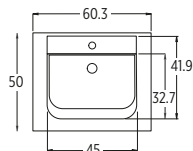

Code	Price
KETT60	£ 995