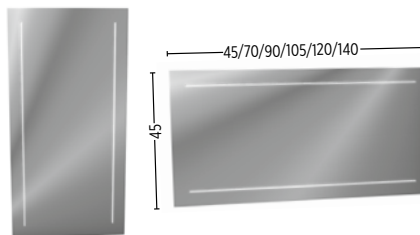

LED strip lights (6000K) on each side fitted with SELV switch and antimist.
May be fitted vertical or horizontal, H 45 cm

Width (cm)	Code	Price
45	MILDH45UK	£ 1024
70	MILDH70UK	£ 1171
90	MILDH90UK	£ 1182
105	MILDH105UK	£ 1221
120	MILDH120UK	£ 1247
140	MILDH140UK	£ 1287