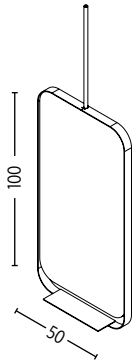

* depending on the size of the mirror

All our lights are IP44 Class 2 approved

MIRROR WITH MATT BLACK METAL FRAME

Rectangular with shelf W 31.5 cm Prof. 10 cm.
Delivered with removable telescopic tube
Diameter 16mm Length max 55 cm, min 35 cm