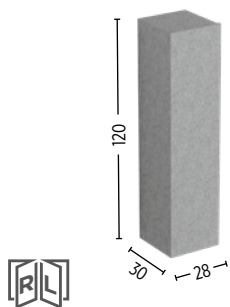

ANCILLARY UNIT AND MIRROR

Reversible for LH or RH opening

Code	Price
280MAXTALLPM	£ 599