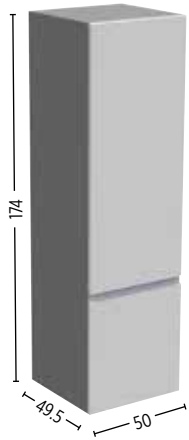

ANCILLARY UNITS

Please specify Right or Left Hand Hinges.
If not specified, Right Hand will be supplied.

2 Doors, 4 Glass Shelves

Code	Price
AVICOL50 L/R	£ 1225