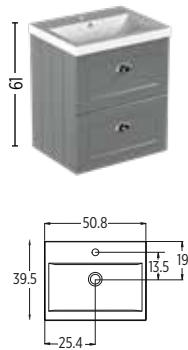

Code	Price
PROV601DR	£ 795

Code	Price
PROV801DR	£ 845

Code	Price
PROV502DR	£ 945

Code	Price
PROV602DR	£ 995

Code	Price
PROV802DR	£ 1095

SUPER-SLIM TRAP

Super slim self-sealing waste/trap
Recommended with every basin.
H 6.4 cm