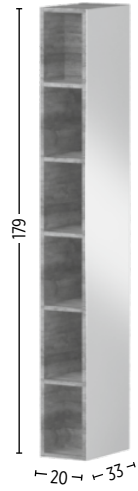

LEGS

Matt black metal legs (pair)

Code	Price
KITPIED	£ 125

ANCILLARY UNITS

Code	Price
KETTCOL20/33 L/R	£ 795

Code	Price
KMCOLETMI1793320	£ 595

Code	Price
KMNI28179	£ 485

Code	Price
KMNI28120	£ 365