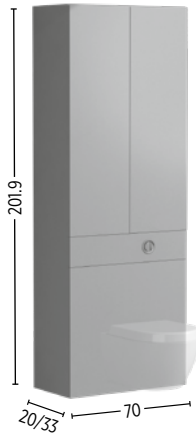

Handleless push latch opening
Including ■ **GEBERIT** frame and cistern

Code	Price
MODAWCWH20/3370PU	£ 2195

Code	Price
280MAXTALLPM	£ 599