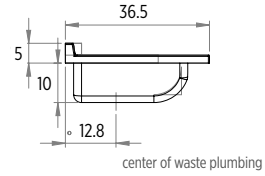

TECHNICAL SPECIFICATIONS

BASIN & WORKTOP	SMO™	DOORS	BLUM® soft close door hinges
TAP HOLE & OVERFLOW	Round overflow - Left or Right Hand Tap Hole Available undrilled on request	FURNITURE INTERIOR	Foil - Silver (except F01, F09, F81 - Matt White) Laminate - colour matched with fascia
FASCIA	Foil & Laminate	TYPE OF OPENING	Handle or Push latch
FASCIA THICKNESS	16 mm	COMPLIMENTARY ITEMS	Storage units, WC units and Mirrors

INSTALLATION HEIGHT

PLUMBING VOID

BASIN PROFILE

i SSTRAP
Super slim self-sealing waste/trap.
Recommended with every basin.