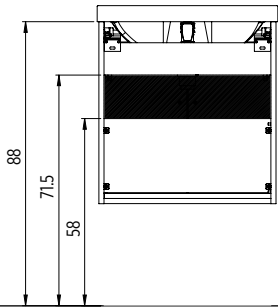

TECHNICAL SPECIFICATIONS

BASIN & WORKTOP	SMO™	DOORS	BLUM® soft close door hinges
TAP HOLE & OVERFLOW	Round overflow - Centre Tap Hole Available undrilled on request	FURNITURE INTERIOR	Foil - Silver (except F01, F09, F81 - Matt White) Laminate - colour matched with fascia
FASCIA	Foil & Laminate	TYPE OF OPENING	Handle or Push latch
FASCIA THICKNESS	16 mm	COMPLIMENTARY ITEMS	Storage units, WC units and Mirrors

INSTALLATION HEIGHT