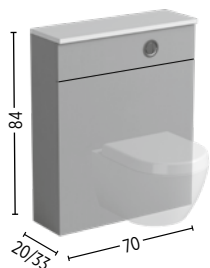

Code	Price
VENUS602DRPM	£ 949

SUPER-SLIM TRAP

Super slim self-sealing waste/trap
Recommended with every basin.
H 6.4 cm

Code	Price
SSTRAP	£ 43

VENUS

WC UNITS

With Laminate worktop
Including ■ **GEBERIT** frame and cistern