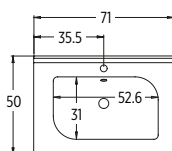

Code	Price
AVI70	£ 1795