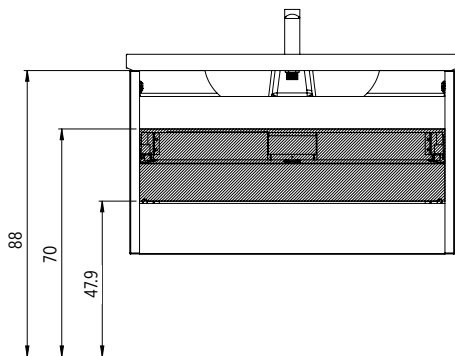

TECHNICAL SPECIFICATIONS

BASIN & WORKTOP	SMO™ with colour match clic-clac waste	DRAWER	BLUM® soft close opening
TAP HOLE & OVERFLOW	No overflow - Centre Tap Hole Available undrilled on request	FURNITURE INTERIOR	Matt black
FASCIA	Foil	TYPE OF OPENING	Pull Grip
FASCIA THICKNESS	18 mm	COSMETICS STORAGE	Removable black wood , 1 supplied per unit
LED LIGHTING	Standard IP44 class II - 1300lm - 4000°K	COMPLIMENTARY ITEMS	Storage units and Mirrors

INSTALLATION HEIGHT

PLUMBING VOID

BASIN PROFILE

i SSTRAP
Super slim self-sealing waste/trap.
Recommended with every basin.