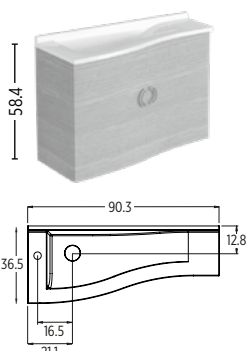

BASIN UNITS

Code	Price
DELTA2001*	£ 1395

Code	Price
DELTA2010*	£ 1395

* FOR HANDLESS PUSH LATCH
PLEASE ADD SUFFIX **PU**

 Please specify Right or Left Hand Hinges.
If not specified, Right Hand will be supplied.