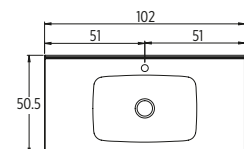

Code	Price
SAXO100	£ 2145