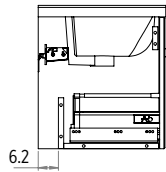

PLUMBING VOID