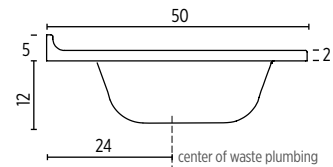

BASIN PROFILE

i SSTRAP
Super slim self-sealing waste/trap.
Recommended with every basin.