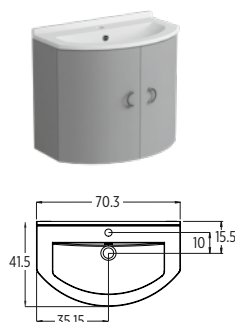

BASIN UNITS

Code	Price
SOLO55*	£ 999

Code	Price
SOLO70*	£ 1199

* FOR HANDLESS PUSH LATCH
PLEASE ADD SUFFIX **PU**

 Please specify Right or Left Hand Hinges.
If not specified, Right Hand will be supplied.

2 doors, 4 glass shelves