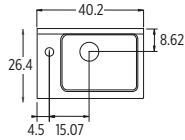

BASIN UNITS

Standard opening LH hinge
For RH hinge, use code MAMBOD
(Basin is always LH Tap Hole)

Code	Price
MAMBO*	£ 499