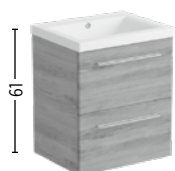

***COLOURS AVAILABLE FROM STOCK**
4 COLOURS OF BOSS BASIN UNITS
AVAILABLE FROM STOCK FOR QUICK DELIVERY

BASIN UNITS

Code	Price
TILLI501DR	£ 699

Code	Price
TILLI601DR	£ 719

Code	Price
TILLI801DR	£ 799

Code	Price
TILLI502DR	£ 899