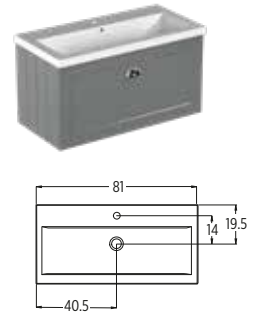

Code	Price
PROV601DR	£ 795

Code	Price
PROV801DR	£ 845

Code	Price
PROV502DR	£ 945

Code	Price
PROV602DR	£ 995

Code	Price
PROV802DR	£ 1095

SUPER-SLIM TRAP

Super slim self-sealing waste/trap
Recommended with every basin.
H 6.4 cm