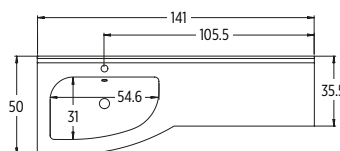

(AVI14033WCWH Right Hand shown)

Code	Price
AVI14033WCWH L/R	£ 3995

Left and Right Hand options available.
Curved basin unit dictates handing.

SUPER-SLIM TRAP

Super slim self-sealing waste/trap
Recommended with every basin.
H 6.4 cm

Code	Price
SSTRAP	£ 43