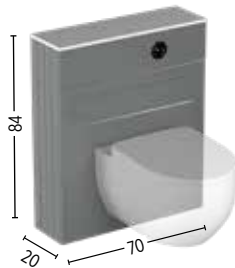

Including ■ **GEBERIT** frame and cistern
with laminate worktop

Code	Price
PROVWCWH2070	£ 1695