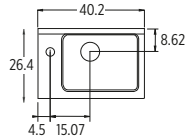

Code	Price
MAMBO*	£ 499

Standard opening LH hinge
For RH hinge, use code MAMBOD
(Basin is always LH Tap Hole)

Code	Price
MAMBOFL*	£ 599

* FOR HANDLESS PUSH LATCH
PLEASE ADD SUFFIX **PU**

Including ■ **GEBERIT** frame and cistern