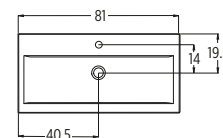

Code	Price
TILLI801DR	£ 799