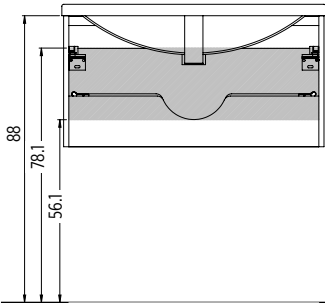

TECHNICAL SPECIFICATIONS

BASIN & WORKTOP	Ceramic	DRAWER	BLUM® soft close opening
TAP HOLE & OVERFLOW	Round overflow - Centre Tap Hole	FURNITURE INTERIOR	Silver or colour matched, depending on material
FASCIA	Foil, Laminate or Melamine	TYPE OF OPENING	Pull Grip Handle
FASCIA THICKNESS	16 mm	COMPLIMENTARY ITEMS	Storage units, WC units and Mirrors

INSTALLATION HEIGHT