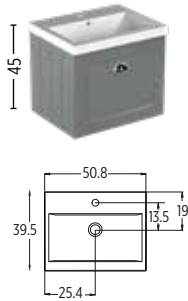

PROVENCAL

BASIN UNITS

Code	Price
PROV501DR	£ 745