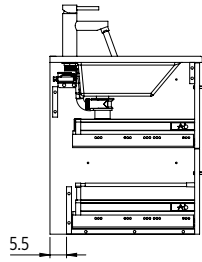

PLUMBING VOID