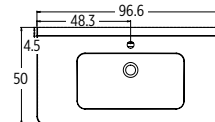

Code	Price
DOLC30	£ 2495