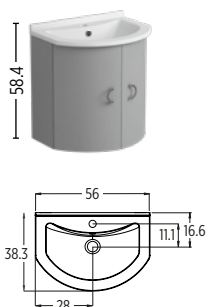

BASIN UNITS

Code	Price
SOLO55*	£ 999

Code	Price
SOLO70*	£ 1199

* FOR HANDLESS PUSH LATCH
PLEASE ADD SUFFIX **PU**

 Please specify Right or Left Hand Hinges.
If not specified, Right Hand will be supplied.

2 doors, 4 glass shelves