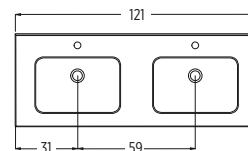

Code	Price
BOSS1204DRPM	£ 1699