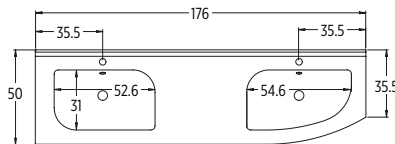

BASIN UNITS

Code	Price
AVI1402VG	£ 3550

Code	Price
AVI1402VD	£ 3550

Code	Price
AVI1402VR	£ 3680

Code	Price
AVI1752VG	£ 4595

Code	Price
AVI1752VD	£ 4595

Left and Right Hand options available.
Curved basin unit dictates handing.