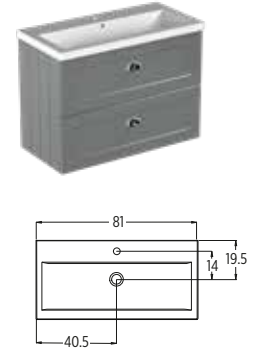

Code	Price
PROV601DR	£ 795

Code	Price
PROV801DR	£ 845

Code	Price
PROV502DR	£ 945

Code	Price
PROV602DR	£ 995

Code	Price
PROV802DR	£ 1095

SUPER-SLIM TRAP

Super slim self-sealing waste/trap
Recommended with every basin.
H 6.4 cm