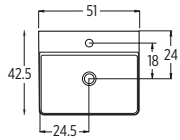

BASIN UNITS

Code	Price
VENUS501DRPM	£ 699