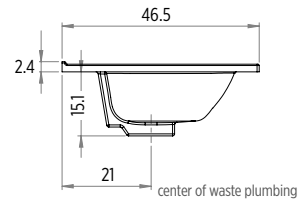

TECHNICAL SPECIFICATIONS

BASIN & WORKTOP	Ceramic	DRAWER	BLUM® soft close opening
TAP HOLE & OVERFLOW	Oval overflow - Centre Tap Hole	FURNITURE INTERIOR	Silver or colour matched, depending on material
FASCIA	Foil, laminate & melamine	TYPE OF OPENING	Pull Grip
FASCIA THICKNESS	16 mm	COMPLIMENTARY ITEMS	Storage units, WC units and Mirrors

INSTALLATION HEIGHT

PLUMBING VOID

BASIN PROFILE

i SSTRAP
Super slim self-sealing waste/trap.
Recommended with every basin.