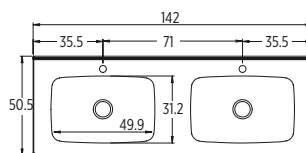

BASIN UNITS

Code	Price
SAXO60	£ 1745

Code	Price
SAXO80	£ 1895

Code	Price
SAXO100	£ 2145

Code	Price
SAXO1202V	£ 2995

Code	Price
SAXO1402V	£ 3395

SUPER-SLIM TRAP

Super slim self-sealing waste/trap
Recommended with every basin.
H 6.4 cm