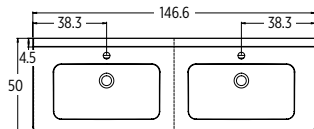

Code	Price
DOLC600	£ 3995