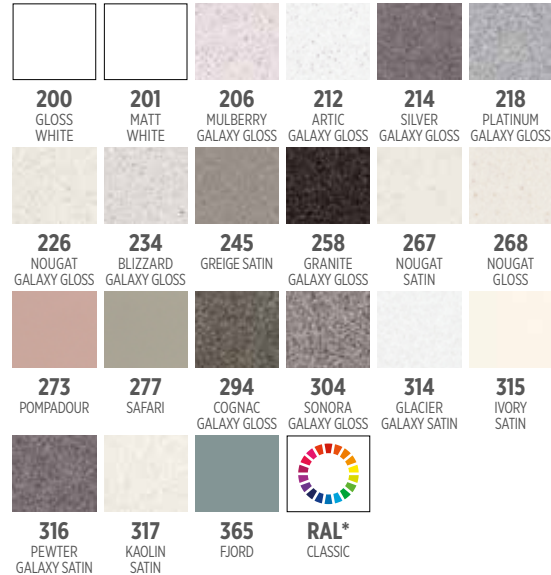

LAMINATE DOOR COLOURS

431 OLIVE	441 SANTAL	446 GOLD MARBLE	448 TERRAZZO GREIGE
450 WHITE MARBLE	454 BLACK MARBLE	504 TRAVERTINE	584 OATMEAL
705 ATOLL	721 BOSCO	737 EBONY	765 MESSINA
793 RIGA	808 GLOSS GREY MIST	814 GLOSS SLATE	

INSTALLATION HEIGHT

PLUMBING VOID

BASIN PROFILE

i SSTRAP
Super slim self-sealing waste/trap.
Recommended with every basin.

FOIL DOOR COLOURS

MELAMINE DOOR

SMO™ WORKTOPS & BASINS

* Modular SMO™ are supplied in Gloss White with one tap hole per bowl. Other standard finishes and undrilled options are available at the same price as well as up to 200 RAL colours with a supplementary charge. Check website for RAL colour chart.