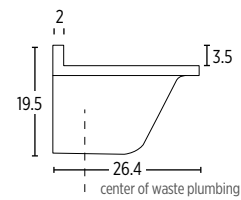

TECHNICAL SPECIFICATIONS

BASIN & WORKTOP	SMO™	DOORS	BLUM® soft close door hinges
TAP HOLE & OVERFLOW	No overflow - Left hand Tap Hole	FURNITURE INTERIOR	Foil - Silver (except F01, F09, F81 - Matt White) Melamine - colour matched with fascia
FASCIA	Foil & Melamine	TYPE OF OPENING	Handle or Push latch
FASCIA THICKNESS	16 mm	COMPLIMENTARY ITEMS	WC units and Mirrors

INSTALLATION HEIGHT

PLUMBING VOID

BASIN PROFILE

i SSTRAP
Super slim self-sealing waste/trap.
Recommended with every basin.