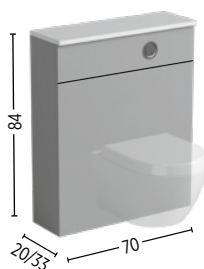

Including ■ **GEBERIT** frame and cistern

Code	Price
MODWCWH20/3370	£ 1795