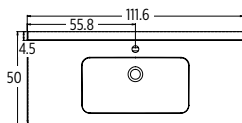

Code	Price
DOLC40	£ 2995