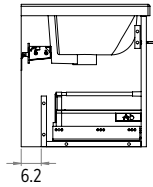

PLUMBING VOID