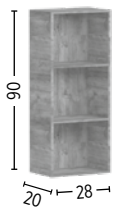

LEGS

Matt black metal legs (pair)

Code	Price
KITPIED	£ 125

ANCILLARY UNITS

Code	Price
KETTCOL20/33 L/R	£ 795

Code	Price
KMCOLETMI1793320	£ 595

Code	Price
KMNI28179	£ 485

Code	Price
KMNI28120	£ 365