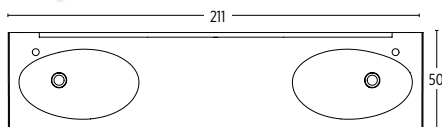

BASIN UNITS

(JOYA8140 Right Hand shown)

Code	Price
JOYA8140 L/R	£ 1755

(JOYA10640 Right Hand shown)

Code	Price
JOYA10640 L/R	£ 1995

Code	Price
JOYA161402	£ 3125

Code	Price
JOYA211402	£ 3995

(JOYA81R Right Hand shown)