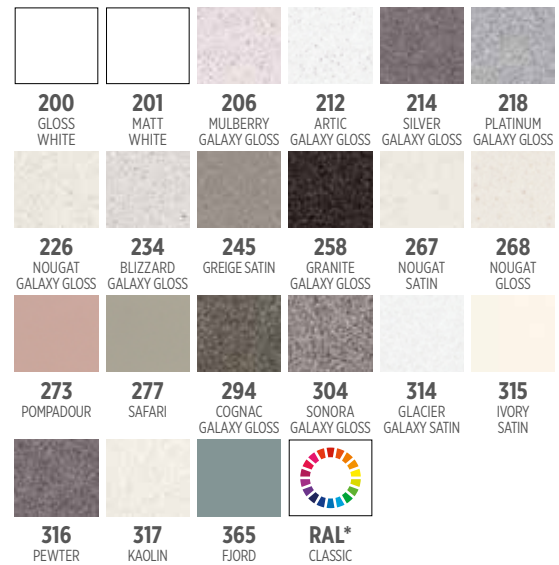

INSTALLATION HEIGHT

PLUMBING VOID

BASIN PROFILE

i SSTRAP
Super slim self-sealing waste/trap.
Recommended with every basin.

FOIL DOOR COLOURS

SMO™ WORKTOPS & BASINS COLOURS

* Modular SMO™ are supplied in Gloss White with one tap hole per bowl. Other standard finishes and undrilled options are available at the same price as well as up to 200 RAL colours with a supplementary charge. Check website for RAL colour chart.