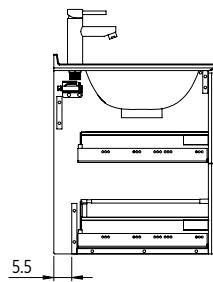

TECHNICAL SPECIFICATIONS

BASIN & WORKTOP	SMO™ with colour match clic-clac waste	DRAWER	BLUM® soft close opening
TAP HOLE & OVERFLOW	No overflow - Centre Tap Hole Available undrilled on request	FURNITURE INTERIOR	Matt black
FASCIA	Foil	TYPE OF OPENING	Pull Grip
FASCIA THICKNESS	18 mm	COSMETICS STORAGE	Removable black wood , 1 supplied per unit
LED LIGHTING	Standard IP44 class II - 1300lm - 4000°K	COMPLIMENTARY ITEMS	Storage units and Mirrors

INSTALLATION HEIGHT

PLUMBING VOID

BASIN PROFILE

i SSTRAP
Super slim self-sealing waste/trap.
Recommended with every basin.