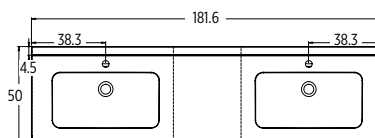

Code	Price
DOLC700	£ 4695

SUPER-SLIM TRAP

Super slim self-sealing waste/trap
Recommended with every basin.
H 6.4 cm

Code	Price
SSTRAP	£ 43

DOLCE

TALL UNIT & WC UNITS

Please specify Right or Left Hand Hinges.
If not specified, Right Hand will be supplied.