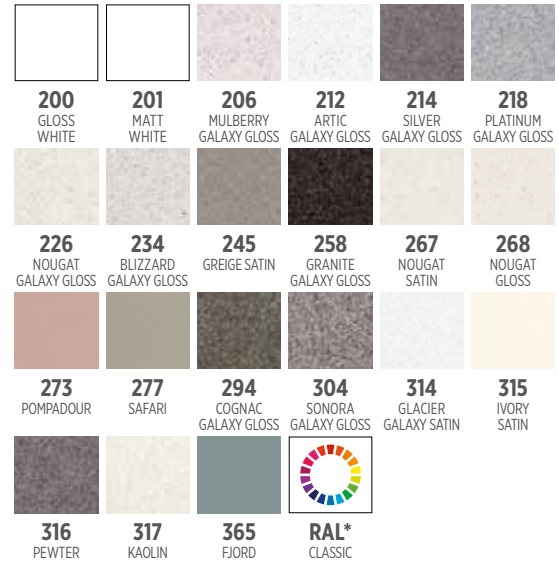

i If colour not specified, then a chrome profile will be supplied.

FOIL DOOR COLOURS

SMO™ WORKTOPS & BASINS COLOURS

* Modular SMO™ are supplied in Gloss White with one tap hole per bowl. Other standard finishes and undrilled options are available at the same price as well as up to 200 RAL colours with a supplementary charge. Check website for RAL colour chart.