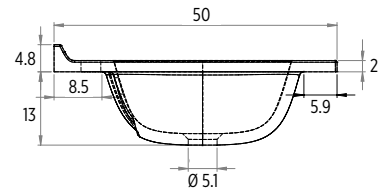

BASIN PROFILE

i SSTRAP
Super slim self-sealing waste/trap.
Recommended with every basin.