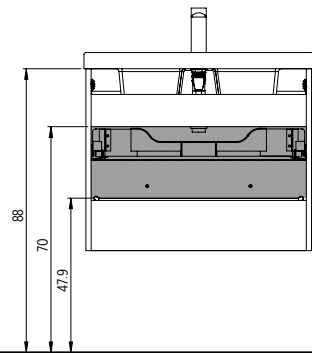

TECHNICAL SPECIFICATIONS

BASIN & WORKTOP	SMO™	DRAWER	BLUM® soft close opening
TAP HOLE & OVERFLOW	Round overflow - Centre Tap Hole Available undrilled on request	FURNITURE INTERIOR	Silver/Black (except for fascia F01, F09, F81 : Matt white)
FASCIA	Foil	TYPE OF OPENING	Pull Grip
FASCIA THICKNESS	16 mm	COSMETICS STORAGE	Black Acrylic, 1 supplied per unit
		COMPLIMENTARY ITEMS	Storage units

INSTALLATION HEIGHT