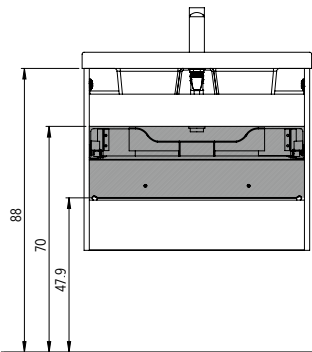

TECHNICAL SPECIFICATIONS

BASIN & WORKTOP	SMO™	DRAWER	BLUM® soft close opening
TAP HOLE & OVERFLOW	Round overflow - Centre Tap Hole Available undrilled on request	FURNITURE INTERIOR	Matt black
FASCIA	Foil & Laminate	TYPE OF OPENING	Pull Grip
FASCIA THICKNESS	18 mm	COSMETICS STORAGE	Removable black wood, 1 supplied per unit
		COMPLIMENTARY ITEMS	Storage units, WC units and Mirrors

INSTALLATION HEIGHT