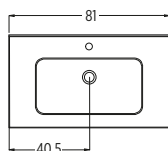

Code	Price
BOSS801DRPM	£ 799