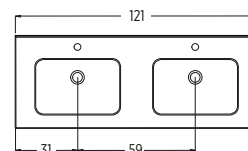

Code	Price
BOSS1202DRPM	£ 1399