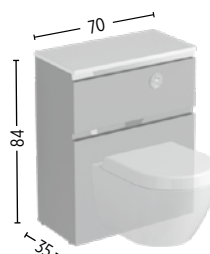

SUPER-SLIM TRAP

Super slim self-sealing waste/trap
Recommended with every basin.
H 6.4 cm

Code	Price
SSTRAP	£ 43

WC UNITS

Including ■ GEBERIT frame and cistern

Code	Price
AVIAWCWH3370	£ 2395

Including ■ GEBERIT frame and cistern