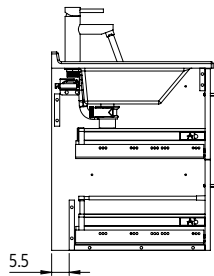

PLUMBING VOID