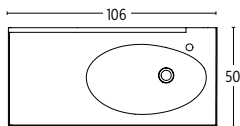

(JOYA10640 Right Hand shown)

Code	Price
JOYA10640 L/R	£ 1995