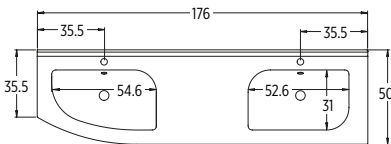

BASIN UNITS

Code	Price
AVI1402VG	£ 3550

Code	Price
AVI1402VD	£ 3550

Code	Price
AVI1402VR	£ 3680

Code	Price
AVI1752VG	£ 4595

Code	Price
AVI1752VD	£ 4595

Left and Right Hand options available.
Curved basin unit dictates handing.