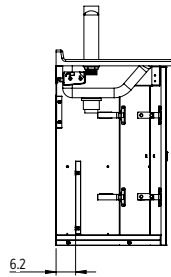

TECHNICAL SPECIFICATIONS

BASIN & WORKTOP	SMO™	DOORS	BLUM® soft close door hinges
TAP HOLE & OVERFLOW	Round overflow - Side Tap Hole Available undrilled on request	FURNITURE INTERIOR	Foil - Silver (except F01, F09, F81 - Matt White)
FASCIA	Foil and Laminate	TYPE OF OPENING	Handle or Push latch
FASCIA THICKNESS	16 mm	COMPLIMENTARY ITEMS	Storage units, WC units and Mirrors

INSTALLATION HEIGHT

PLUMBING VOID

BASIN PROFILE

i SSTRAP
Super slim self-sealing waste/trap.
Recommended with every basin.

FOIL DOOR COLOURS

F01 GLOSS WHITE	F09 CHAMONIX	F27 KIWI MATT	F32 CATANIA	F35 BURANO
F36 KITTILA	F37 INARI	F47 CHARCOAL OAK	F50 GLOSS BLACK	F51 SISAL
F53 VESUVIO	F54 RUBY	F65 FJORD	F70 STARDUST	F74 MISTRAL
F76 ASTRAL	F78 GIVERNY	F79 DEAUVILLE	F84 SAFARI	F85 VOLCAN
F86 POMPADOUR	F88 CACHOU	F89 CASHMERE	F90 TITANE	F91 REGAL
F92 FOREST GREEN	F93 PETROL BLUE	F94 MATT BLACK	F97 NATURAL OAK	

LAMINATE DOOR COLOURS

431 OLIVE	441 SANTAL	446 GOLD MARBLE	448 TERRAZZO GREIGE
450 WHITE MARBLE	454 BLACK MARBLE	504 TRAVERTINE	584 OATMEAL
705 ATOLL	721 BOSCO	737 EBONY	765 MESSINA
793 RIGA	808 GLOSS GREY MIST	814 GLOSS SLATE	

SMO™ WORKTOPS & BASINS

200 GLOSS WHITE	201 MATT WHITE	206 MULBERRY GALAXY GLOSS	212 ARTIC GALAXY GLOSS	214 SILVER GALAXY GLOSS
218 PLATINUM GALAXY GLOSS	226 NOUGAT GALAXY GLOSS	234 BLIZZARD GALAXY GLOSS	245 GREIGE SATIN	258 GRANITE GALAXY GLOSS
267 NOUGAT SATIN	268 NOUGAT GLOSS	273 POMPADOUR	277 SAFARI	294 COGNAC GALAXY GLOSS
304 SONORA GALAXY GLOSS	314 GLACIER GALAXY SATIN	315 IVORY SATIN	316 PEWTER GALAXY SATIN	317 KAOLIN SATIN
365 FJORD	RAL* CLASSIC			

* Modular SMO™ are supplied in Gloss White with one tap hole per bowl. Other standard finishes and undrilled options are available at the same price as well as up to 200 RAL colours with a supplementary charge. Check website for RAL colour chart.