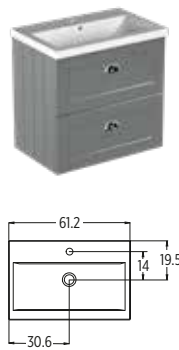

Code	Price
PROV601DR	£ 795

Code	Price
PROV801DR	£ 845

Code	Price
PROV502DR	£ 945

Code	Price
PROV602DR	£ 995

Code	Price
PROV802DR	£ 1095

SUPER-SLIM TRAP

Super slim self-sealing waste/trap
Recommended with every basin.
H 6.4 cm