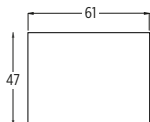

Code	Price
STAR602DRPM	£ 999