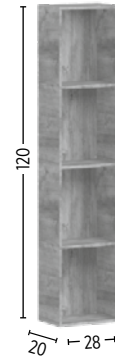

LEGS

Matt black metal legs (pair)

Code	Price
KITPIED	£ 125

ANCILLARY UNITS

Code	Price
KETTCOL20/33 L/R	£ 795

Code	Price
KMCOLETMI1793320	£ 595

Code	Price
KMNI28179	£ 485

Code	Price
KMNI28120	£ 365