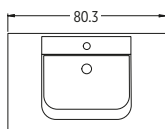

Code	Price
KETT80	£ 1195