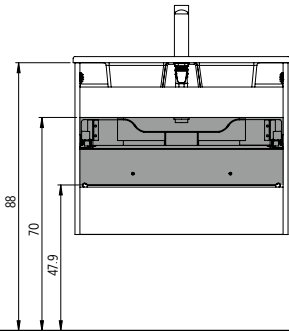

TECHNICAL SPECIFICATIONS

BASIN & WORKTOP	SMO™	DRAWER	BLUM® soft close opening
TAP HOLE & OVERFLOW	Round overflow - Centre Tap Hole Available undrilled on request	FURNITURE INTERIOR	Melamine : matching colours Foil : matt white, matt black or silver to complement fascia (see table below)
FASCIA	Foil & Melamine	TYPE OF OPENING	Pull Grip
FASCIA THICKNESS	16 mm	COSMETICS STORAGE	Black acrylic, 1 supplied per unit
		COMPLIMENTARY ITEMS	Storage units, WC units and Mirrors

INSTALLATION HEIGHT