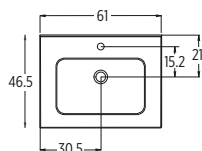

Code	Price
BOSS601DRPM	£ 649