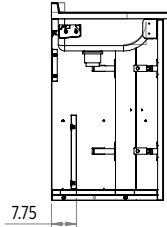

TECHNICAL SPECIFICATIONS

BASIN & WORKTOP	SMO™	DOORS	BLUM® soft close door hinges
TAP HOLE & OVERFLOW	Round overflow - Left or Right Hand Tap Hole Available undrilled on request	FURNITURE INTERIOR	Foil - Silver (except F01, F09, F81 - Matt White) Laminate - colour matched with fascia
FASCIA	Foil & Laminate	TYPE OF OPENING	Handle or Push latch
FASCIA THICKNESS	16 mm	COMPLIMENTARY ITEMS	Storage units, WC units and Mirrors

INSTALLATION HEIGHT

PLUMBING VOID

BASIN PROFILE

i SSTRAP
Super slim self-sealing waste/trap.
Recommended with every basin.