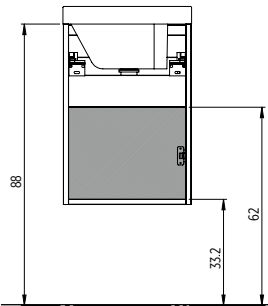

TECHNICAL SPECIFICATIONS

BASIN & WORKTOP	SMO™	DOORS	BLUM® soft close door hinges
TAP HOLE & OVERFLOW	No overflow - Left hand Tap Hole	FURNITURE INTERIOR	Foil - Silver (except F01, F09, F81 - Matt White) Melamine - colour matched with fascia
FASCIA	Foil & Melamine	TYPE OF OPENING	Handle or Push latch
FASCIA THICKNESS	16 mm	COMPLIMENTARY ITEMS	WC units and Mirrors

INSTALLATION HEIGHT

PLUMBING VOID

BASIN PROFILE

i SSTRAP
Super slim self-sealing waste/trap.
Recommended with every basin.