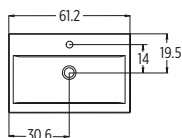

Code	Price
TILLI602DR	£ 919

Code	Price
TILLI802DR	£ 999

SUPER-SLIM TRAP

Super slim self-sealing waste/trap
Recommended with every basin.
H 6.4 cm

Code	Price
SSTRAP	£ 43

ANCILLARY UNIT AND MIRROR

Please specify Right or Left Hand Hinges.
If not specified, Right Hand will be supplied.