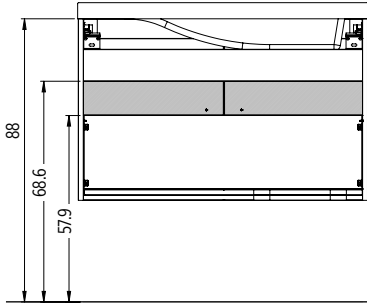

TECHNICAL SPECIFICATIONS

BASIN & WORKTOP	SMO™	DOORS	BLUM® soft close door hinges
TAP HOLE & OVERFLOW	Round overflow - Left or Right Hand Tap Hole Available undrilled on request	FURNITURE INTERIOR	Foil - Silver (except F01, F09, F81 - Matt White) Laminate - colour matched with fascia
FASCIA	Foil & Laminate	TYPE OF OPENING	Handle or Push latch
FASCIA THICKNESS	16 mm	COMPLIMENTARY ITEMS	Storage units, WC units and Mirrors

INSTALLATION HEIGHT

PLUMBING VOID

BASIN PROFILE

i SSTRAP
Super slim self-sealing waste/trap.
Recommended with every basin.