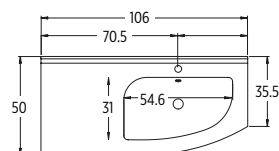

Code	Price
AVI105R	£ 2575