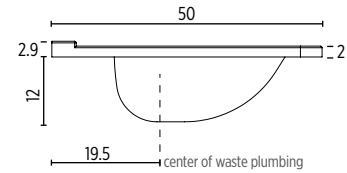

BASIN PROFILE

i SSTRAP
Super slim self-sealing waste/trap.
Recommended with every basin.