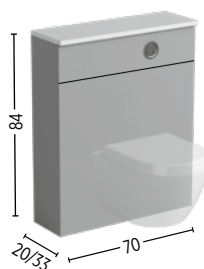

Including ■ **GEBERIT** frame and cistern
with SMO™ worktop

Code	Price
MODWCWH20/3370	£ 1795