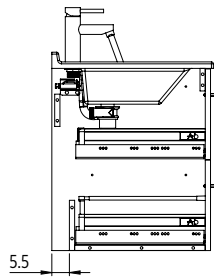

PLUMBING VOID