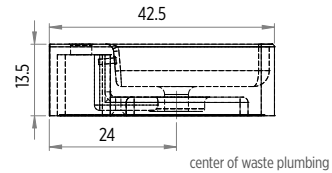

TECHNICAL SPECIFICATIONS

BASIN & WORKTOP	Ceramic	DRAWER	BLUM® soft close opening
TAP HOLE & OVERFLOW	Oval overflow - Centre Tap Hole	FURNITURE INTERIOR	Foil - Silver (except F01, F09, F81 - Matt White) Laminate - colour matched with fascia
FASCIA	Foil & Laminate	TYPE OF OPENING	Pull Grip
FASCIA THICKNESS	16 mm	COMPLIMENTARY ITEMS	Storage units, WC units and Mirrors

INSTALLATION HEIGHT

PLUMBING VOID

BASIN PROFILE

i SSTRAP
Super slim self-sealing waste/trap.
Recommended with every basin.