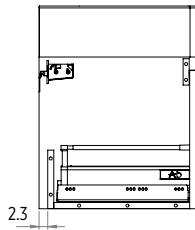

TECHNICAL SPECIFICATIONS

BASIN & WORKTOP	Ceramic	DRAWER	BLUM® soft close opening
TAP HOLE & OVERFLOW	Oval overflow - Centre Tap Hole	FURNITURE INTERIOR	Foil - Silver (except F01, F09, F81 - Matt White) Laminate - colour matched with fascia
FASCIA	Foil & Laminate	TYPE OF OPENING	Pull Grip
FASCIA THICKNESS	16 mm	COMPLIMENTARY ITEMS	Storage units, WC units and Mirrors

INSTALLATION HEIGHT

PLUMBING VOID

BASIN PROFILE

i SSTRAP
Super slim self-sealing waste/trap.
Recommended with every basin.