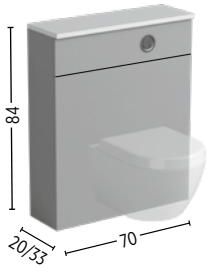

58

Code	Price
BOSS602DRPM	£ 799

Code	Price
BOSS802DRPM	£ 999

Code	Price
BOSS1204DRPM	£ 1699

SUPER-SLIM TRAP

Super slim self-sealing waste/trap
Recommended with every basin.
H 6.4 cm

Code	Price
SSTRAP	£ 43

WC UNITS