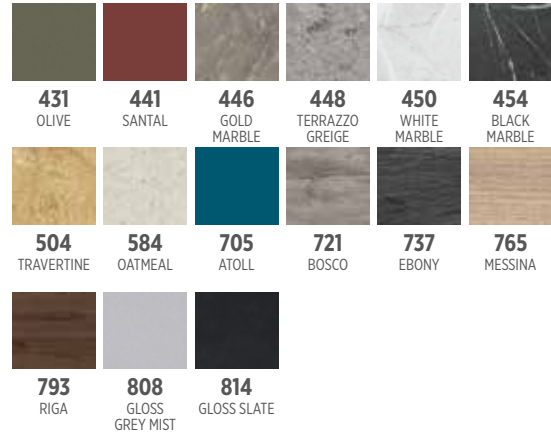

LAMINATE DOOR COLOURS

F01*
GLOSS WHITE

705*
ATOLL

721*
BOSCO

737*
EBONY

*COLOURS AVAILABLE FROM STOCK
4 COLOURS OF VENUS BASIN UNITS
AVAILABLE FROM STOCK FOR QUICK DELIVERY