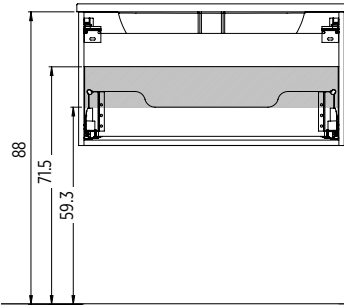

TECHNICAL SPECIFICATIONS

BASIN & WORKTOP	Ceramic	DRAWER	BLUM® soft close opening
TAP HOLE & OVERFLOW	Oval overflow - Centre Tap Hole	FURNITURE INTERIOR	Silver or colour matched, depending on material
FASCIA	Foil, laminate & melamine	TYPE OF OPENING	Pull Grip
FASCIA THICKNESS	16 mm	COMPLIMENTARY ITEMS	Storage units, WC units and Mirrors

INSTALLATION HEIGHT

PLUMBING VOID

BASIN PROFILE

i SSTRAP
Super slim self-sealing waste/trap.
Recommended with every basin.