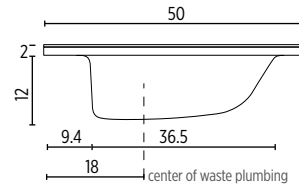

INSTALLATION HEIGHT

PLUMBING VOID

BASIN PROFILE

i SSTRAP
Super slim self-sealing waste/trap.
Recommended with every basin.

FOIL DOOR COLOURS

MELAMINE DOOR COLOURS

CARCASE COLOURS

(Side carcass colour visible by the handgrip)