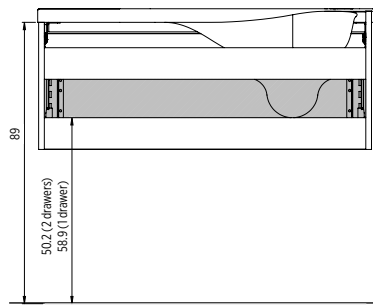

TECHNICAL SPECIFICATIONS

BASIN & WORKTOP	SMO™ LITE	DRAWER	BLUM® soft close opening
TAP HOLE & OVERFLOW	Offset waste - No overflow - One Tap Hole Available undrilled on request.	FURNITURE INTERIOR	Matt black
FASCIA	Foil	TYPE OF OPENING	Handle (Chrome or matt black) or Push latch
FASCIA THICKNESS	18 mm	COSMETICS STORAGE	Removable black wood, 1 supplied per unit
		COMPLIMENTARY ITEMS	Storage units and Mirrors

INSTALLATION HEIGHT