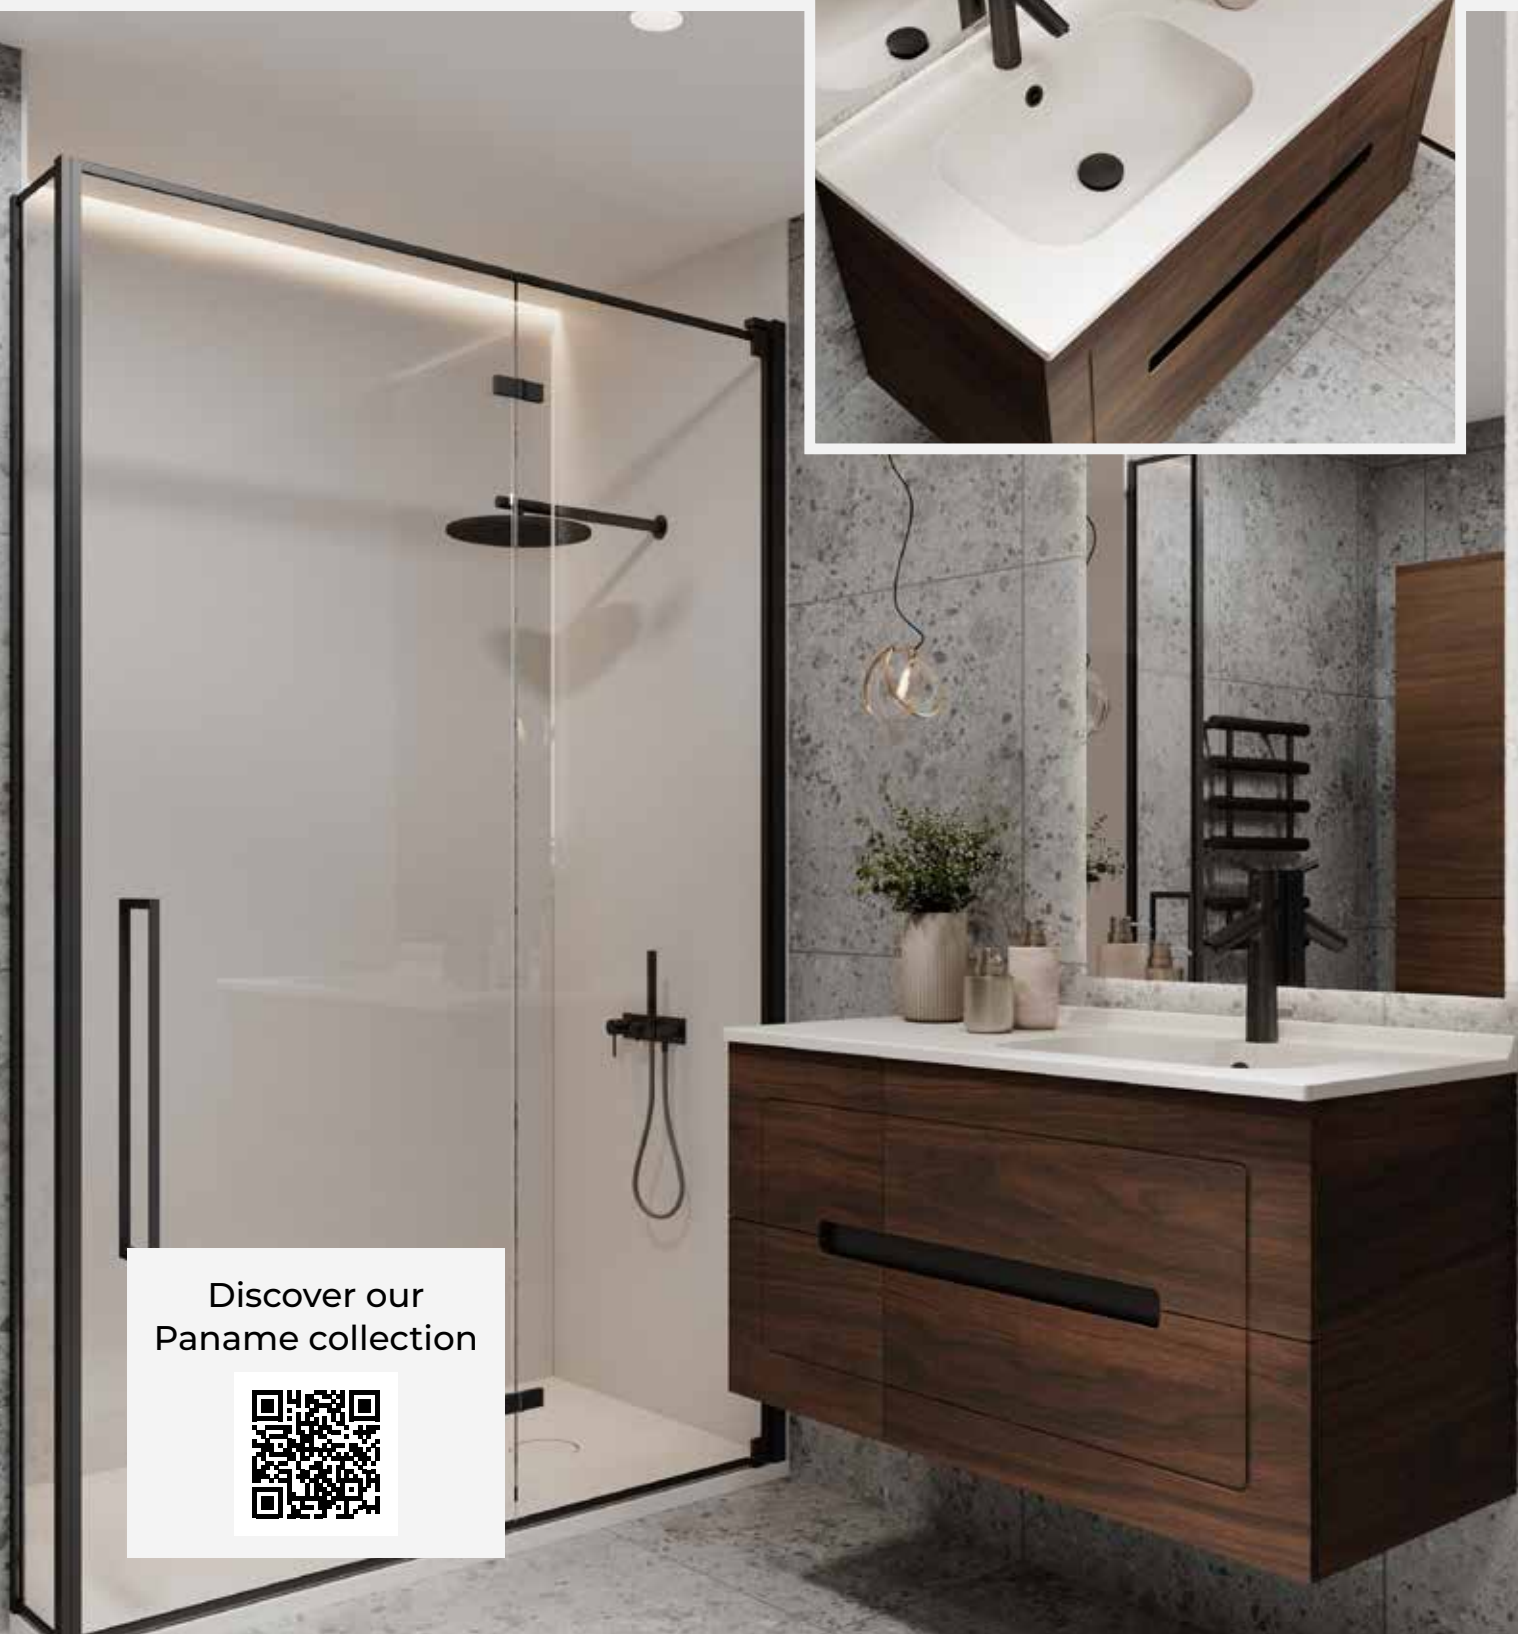

PANAME

DESIGNER : ENTRE AUTRE

Large curved SMO™ basin

and worktop, moulded in one piece.

Discover our
Paname collection