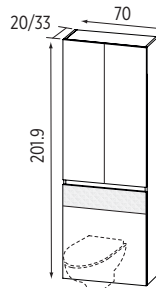

DUO140
£2649

DUO175
£3499

DUOPCOL L/R
Low Height Unit
LH or RH Opening
£749

DUOCOLX L/R
Tall Unit
LH or RH Opening
£795

DUOWCWH2070NC
DUOWCWH3370NC
WC Unit
No Cistern/Frame
SMO™ top
£795

DUOAWCWH2070NC
DUOAWCWH3370NC
Tall WC Unit
No Cistern/Frame
£1595