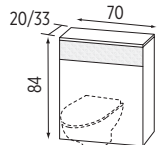

DUO140
£2649

DUO175
£3499

DUOPCOL L/R
Low Height Unit
LH or RH Opening
£749

DUOCOLX L/R
Tall Unit
LH or RH Opening
£795

DUOWCWH2070NC
DUOWCWH3370NC
WC Unit
No Cistern/Frame
SMO™ top
£795

DUOAWCWH2070NC
DUOAWCWH3370NC
Tall WC Unit
No Cistern/Frame
£1595