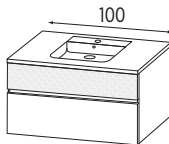

- the drawer has satin glass sides for optimised capacity
- the cupboard comes with 2 adjustable glass shelves

And for even greater storage capacity, opt for the tall DUOCOLX, 2-door unit with a monochrome finish.

Discover our
Ketty Duo
Collection

DIMENSIONS & RRP PRICE INCLUDING VAT 2023

DUO60
£1299

DUO80
£1499

DUO100
£1699

DUO1201VP
£2199

DUO1201V
£2299
Not drilled for tap hole

DUO1202T2V
£2399