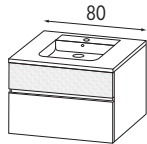

KETTY DUO offers a large capacity lower drawer with glass sides for storing towels and bulky items.

Small storage unit
DUOPCOL.

Monochrome tall unit
DUOCOLX.

The small storage unit DUOPCOL has been designed to completely co-ordinate with the basin units.

- the drawer has satin glass sides for optimised capacity
- the cupboard comes with 2 adjustable glass shelves

And for even greater storage capacity, opt for the tall DUOCOLX, 2-door unit with a monochrome finish.

Discover our
Ketty Duo
Collection

DIMENSIONS & RRP PRICE INCLUDING VAT 2023

DUO60
£1299

DUO80
£1499

DUO100
£1699

DUO1201VP
£2199

DUO1201V
£2299
Not drilled for tap hole

DUO1202T2V
£2399