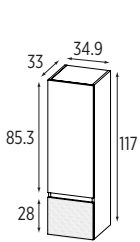

Discover our
Ketty Duo
Collection

DIMENSIONS & RRP PRICE INCLUDING VAT 2023

DUO60
£1299

DUO80
£1499

DUO100
£1699

DUO1201VP
£2199

DUO1201V
£2299
Not drilled for tap hole

DUO1202T2V
£2399

DUO140
£2649

DUO175
£3499

DUOPCOL L/R
Low Height Unit
LH or RH Opening
£749

DUOCOLX L/R
Tall Unit
LH or RH Opening
£795

DUOWCWH2070NC
DUOWCWH3370NC
WC Unit
No Cistern/Frame
SMO™ top
£795

DUOAWCWH2070NC
DUOAWCWH3370NC
Tall WC Unit
No Cistern/Frame
£1595