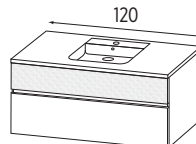

- the drawer has satin glass sides for optimised capacity
- the cupboard comes with 2 adjustable glass shelves

And for even greater storage capacity, opt for the tall DUOCOLX, 2-door unit with a monochrome finish.

Discover our
Ketty Duo
Collection

DIMENSIONS & RRP PRICE INCLUDING VAT 2023

DUO60
£1299

DUO80
£1499

DUO100
£1699

DUO1201VP
£2199

DUO1201V
£2299
Not drilled for tap hole

DUO1202T2V
£2399