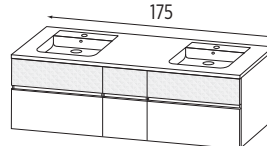

- the drawer has satin glass sides for optimised capacity
- the cupboard comes with 2 adjustable glass shelves

And for even greater storage capacity, opt for the tall DUOCOLX, 2-door unit with a monochrome finish.

Discover our
Ketty Duo
Collection

DIMENSIONS & RRP PRICE INCLUDING VAT 2023

DUO60
£1299

DUO80
£1499

DUO100
£1699

DUO1201VP
£2199

DUO1201V
£2299
Not drilled for tap hole

DUO1202T2V
£2399

DUO140
£2649

DUO175
£3499

DUOPCOL L/R
Low Height Unit
LH or RH Opening
£749

DUOCOLX L/R
Tall Unit
LH or RH Opening
£795

DUOWCWH2070NC
DUOWCWH3370NC
WC Unit
No Cistern/Frame
SMO™ top
£795

DUOAWCWH2070NC
DUOAWCWH3370NC
Tall WC Unit
No Cistern/Frame
£1595