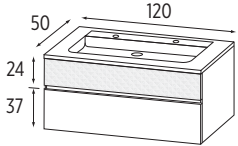

- the drawer has satin glass sides for optimised capacity
- the cupboard comes with 2 adjustable glass shelves

And for even greater storage capacity, opt for the tall DUOCOLX, 2-door unit with a monochrome finish.

Discover our
Ketty Duo
Collection

DIMENSIONS & RRP PRICE INCLUDING VAT 2023

DUO60
£1299

DUO80
£1499

DUO100
£1699

DUO1201VP
£2199

DUO1201V
£2299
Not drilled for tap hole

DUO1202T2V
£2399