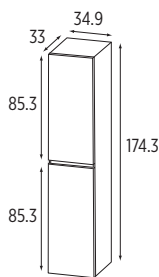

- the drawer has satin glass sides for optimised capacity
- the cupboard comes with 2 adjustable glass shelves

And for even greater storage capacity, opt for the tall DUOCOLX, 2-door unit with a monochrome finish.

Discover our
Ketty Duo
Collection

DIMENSIONS & RRP PRICE INCLUDING VAT 2023

DUO60
£1299

DUO80
£1499

DUO100
£1699

DUO1201VP
£2199

DUO1201V
£2299
Not drilled for tap hole

DUO1202T2V
£2399

DUO140
£2649

DUO175
£3499

DUOPCOL L/R
Low Height Unit
LH or RH Opening
£749

DUOCOLX L/R
Tall Unit
LH or RH Opening
£795

DUOWCWH2070NC
DUOWCWH3370NC
WC Unit
No Cistern/Frame
SMO™ top
£795

DUOAWCWH2070NC
DUOAWCWH3370NC
Tall WC Unit
No Cistern/Frame
£1595