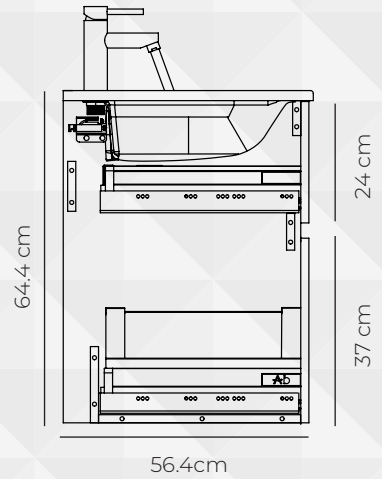

DIMENSIONS & RRP PRICE INCLUDING VAT 2023

MIRONDD100
10.8 W - 4000 °K
£535

MIRONDD120
10.8 W - 4000 °K
£570

"OPTIMAL STORAGE"

Drawers with 2 heights to optimise and differentiate storage of large and small everyday items.

- Top drawer with cosmetic storage
- High height, lower drawer with glass sides for bulky items.