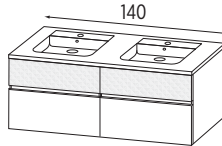

- the drawer has satin glass sides for optimised capacity
- the cupboard comes with 2 adjustable glass shelves

And for even greater storage capacity, opt for the tall DUOCOLX, 2-door unit with a monochrome finish.

Discover our
Ketty Duo
Collection

DIMENSIONS & RRP PRICE INCLUDING VAT 2023

DUO60
£1299

DUO80
£1499

DUO100
£1699

DUO1201VP
£2199

DUO1201V
£2299
Not drilled for tap hole

DUO1202T2V
£2399