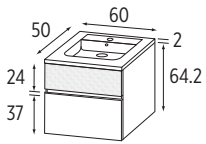

DIMENSIONS & RRP PRICE INCLUDING VAT 2023

DUO60
£1299