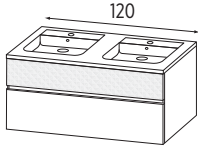

- the drawer has satin glass sides for optimised capacity
- the cupboard comes with 2 adjustable glass shelves

And for even greater storage capacity, opt for the tall DUOCOLX, 2-door unit with a monochrome finish.

Discover our
Ketty Duo
Collection

DIMENSIONS & RRP PRICE INCLUDING VAT 2023

DUO60
£1299

DUO80
£1499

DUO100
£1699

DUO1201VP
£2199

DUO1201V
£2299
Not drilled for tap hole

DUO1202T2V
£2399