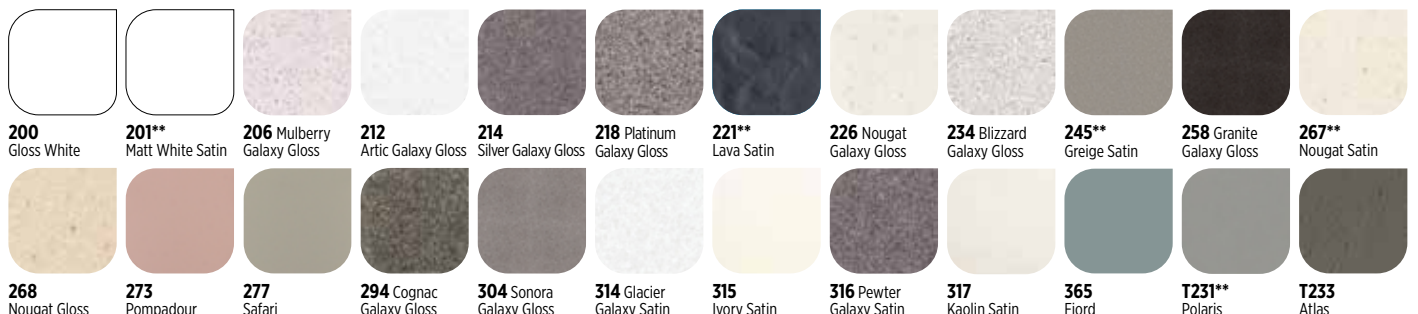

Choose your colour