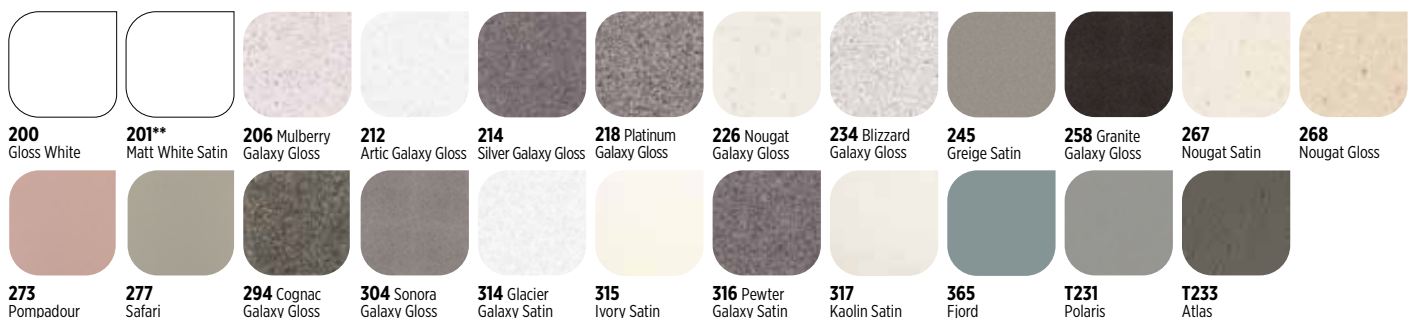

Choose your colour