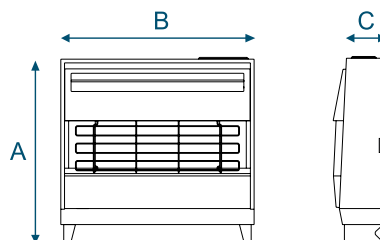

Chimney Requirements

Brick Chimney

Pre-fabricated Flue

Pre-cast Flue

A	B	C
622mm	660mm	196mm

Product Code	Model
A85034	Firegem Visa Highline Olive
A85035	Firegem Visa Highline Black/Brass
A85056	Firegem Visa Highline Black/Chrome
A85044	Firegem Visa Highline Electronic Black/Brass