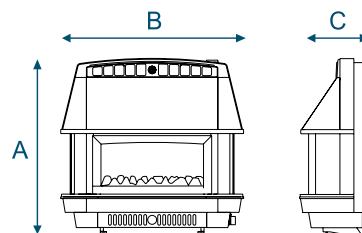

Chimney Requirements

Brick Chimney

Pre-fabricated Flue

Pre-cast Flue

A	B	C
635mm	650mm	241mm

Product Code	Model
A98003	Firecharm LFE Black
A98004	Firecharm LFE Bronze

Sahara LFE Bronze

Sahara LFE Pewter