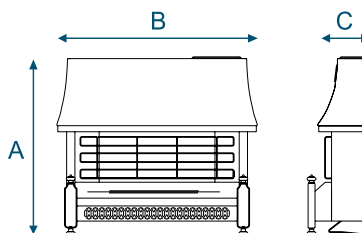

Chimney Requirements

Brick Chimney

Pre-fabricated Flue

Pre-cast Flue

A	B	C
643mm	727mm	232mm

Product Code	Model
A97007	Sahara Bronze
A97006	Sahara Pewter/Brass
A97039	Sahara Electronic Pewter/Chrome

Firecharm LFE Black