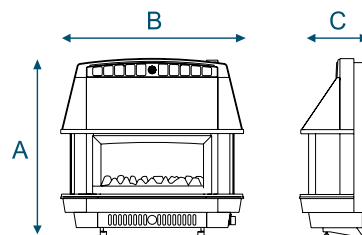

Chimney Requirements

No Chimney

A	B	C
633mm	646mm	273mm

Product Code	Model
A99027	Firecharm RS Black
A99028	Firecharm RS Bronze