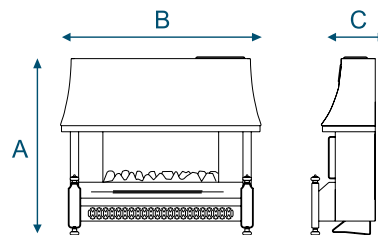

Chimney Requirements

Brick Chimney

Pre-fabricated Flue

Pre-cast Flue

A	B	C
643mm	727mm	250mm

Product Code	Model
A97029	Sahara LFE Pewter
A97030	Sahara LFE Bronze

Firecharm RS Bronze

Firecharm RS Black