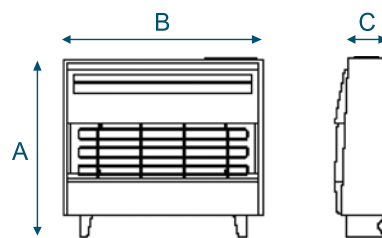

Chimney Requirements

Brick Chimney

Pre-fabricated Flue

Pre-cast Flue

A	B	C
540mm	660mm	196mm

Product Code	Model
A85014	Firegem Visa Olive
A85015	Firegem Visa Black/Brass
A85048	Firegem Visa Black/Chrome

Firegem Visa Highline Black/Chrome