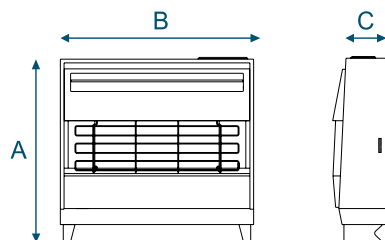

Chimney Requirements

Brick Chimney

Pre-fabricated Flue

Pre-cast Flue

	A	B	C
Firegem Visa Deluxe	556mm	695mm	198mm
Firegem Visa HL Deluxe	638mm	695mm	198mm

Product Code	Model
A86005	Firegem Visa Deluxe Teak
A86013	Firegem Visa Highline Deluxe Teak